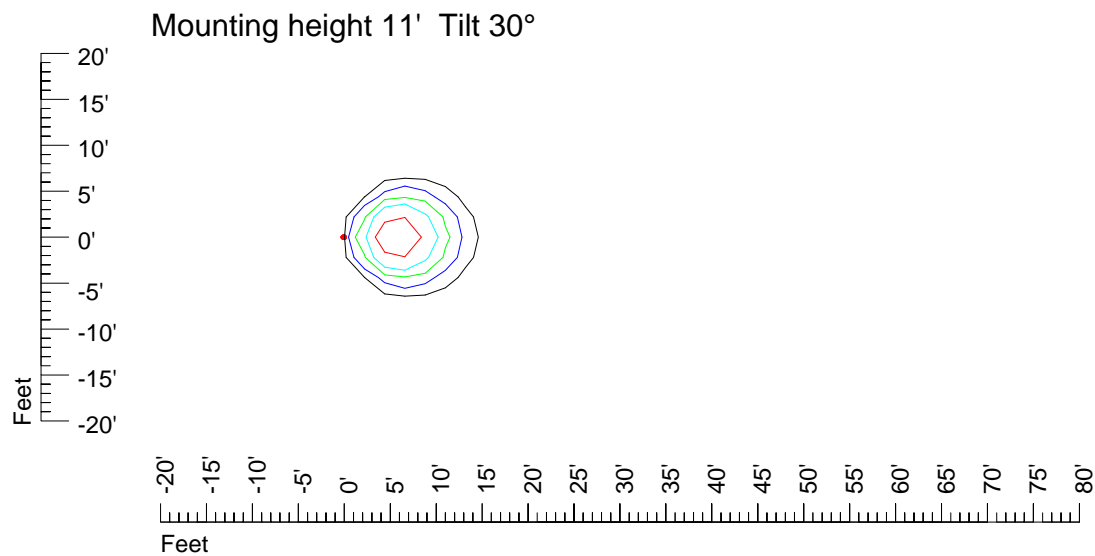

IES Photometric files E449

Isoline template 7' mounting height

Isoline values — 0.1 fc — 0.25 fc — 0.5 fc — 1.0 fc — 2.0 fc

IES Photometric files E449

Isoline template 9' mounting height

Isoline values — 0.1 fc — 0.25 fc — 0.5 fc — 1.0 fc — 2.0 fc

IES Photometric files E449

Isoline template 11' mounting height

Isoline values — 0.1 fc — 0.25 fc — 0.5 fc — 1.0 fc — 2.0 fc

IES Photometric files E449

Isoline template 15' mounting height

Isoline values — 0.1 fc — 0.25 fc — 0.5 fc — 1.0 fc — 2.0 fc

Mounting height 15' Tilt 0°

Mounting height 15' Tilt 30°

Mounting height 15' Tilt 15°

Mounting height 15' Tilt 45°

IES Photometric files E449

Isoline template 20' mounting height

Isoline values — 0.1 fc — 0.25 fc — 0.5 fc — 1.0 fc — 2.0 fc

Mounting height 20' Tilt 0°

Mounting height 20' Tilt 30°

Mounting height 20' Tilt 15°

Mounting height 20' Tilt 45°

IES Photometric files E449

Isoline template 25' mounting height

Isoline values — 0.1 fc — 0.25 fc — 0.5 fc — 1.0 fc — 2.0 fc