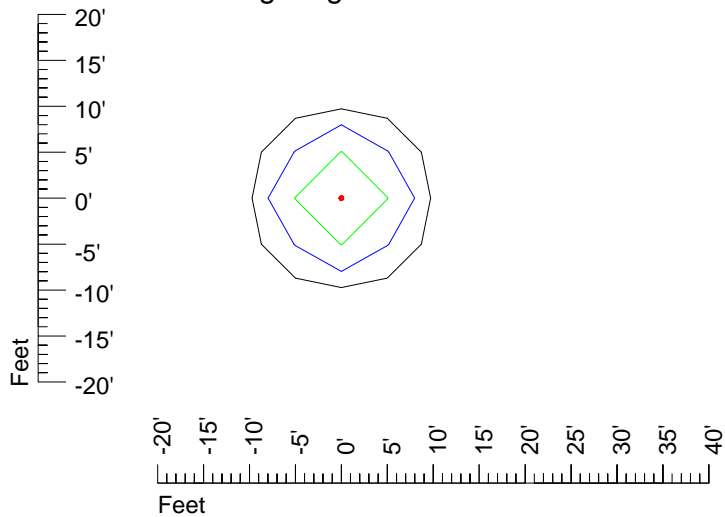

Mounting height 15' Tilt 0°

Mounting height 15' Tilt 30°

Mounting height 15' Tilt 15°

Mounting height 15' Tilt 45°

IES Photometric files E449

Isoline template 20' mounting height

Isoline values — 0.1 fc — 0.25 fc — 0.5 fc — 1.0 fc — 2.0 fc

Mounting height 20' Tilt 0°

Mounting height 20' Tilt 30°

Mounting height 20' Tilt 15°

Mounting height 20' Tilt 45°

IES Photometric files E449

Isoline template 25' mounting height

Isoline values — 0.1 fc — 0.25 fc — 0.5 fc — 1.0 fc — 2.0 fc

Mounting height 25' Tilt 0°

Mounting height 25' Tilt 30°

Mounting height 25' Tilt 15°

Mounting height 25' Tilt 45°

IES Photometric files E449

Isoline template 30' mounting height

Isoline values — 0.1 fc — 0.25 fc — 0.5 fc — 1.0 fc — 2.0 fc