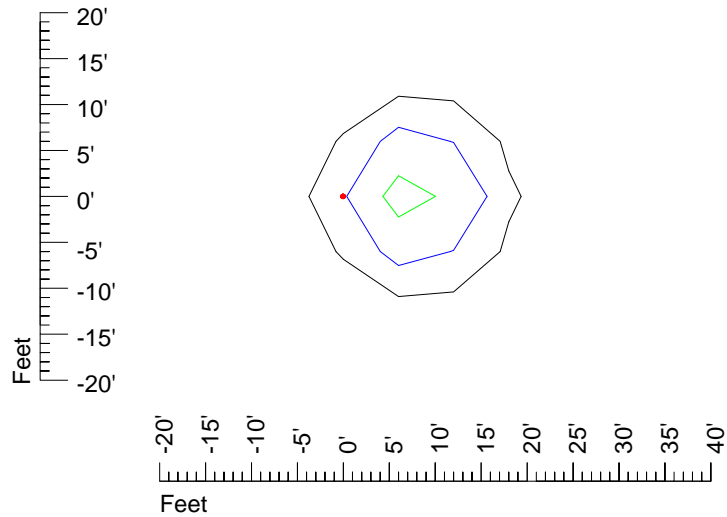

Mounting height 15' Tilt 0°

Mounting height 15' Tilt 30°

Mounting height 15' Tilt 15°

Mounting height 15' Tilt 45°

IES Photometric files E449

Isoline template 20' mounting height

Isoline values — 0.1 fc — 0.25 fc — 0.5 fc — 1.0 fc — 2.0 fc

Mounting height 20' Tilt 0°

Mounting height 20' Tilt 30°

Mounting height 20' Tilt 15°

Mounting height 20' Tilt 45°

IES Photometric files E449

Isoline template 25' mounting height

Isoline values — 0.1 fc — 0.25 fc — 0.5 fc — 1.0 fc — 2.0 fc

Mounting height 25' Tilt 0°

Mounting height 25' Tilt 30°

Mounting height 25' Tilt 15°

Mounting height 25' Tilt 45°

IES Photometric files E449

Isoline template 30' mounting height

Isoline values — 0.1 fc — 0.25 fc — 0.5 fc — 1.0 fc — 2.0 fc

Mounting height 30' Tilt 0°

Mounting height 30' Tilt 30°

Mounting height 30' Tilt 15°

Mounting height 30' Tilt 45°