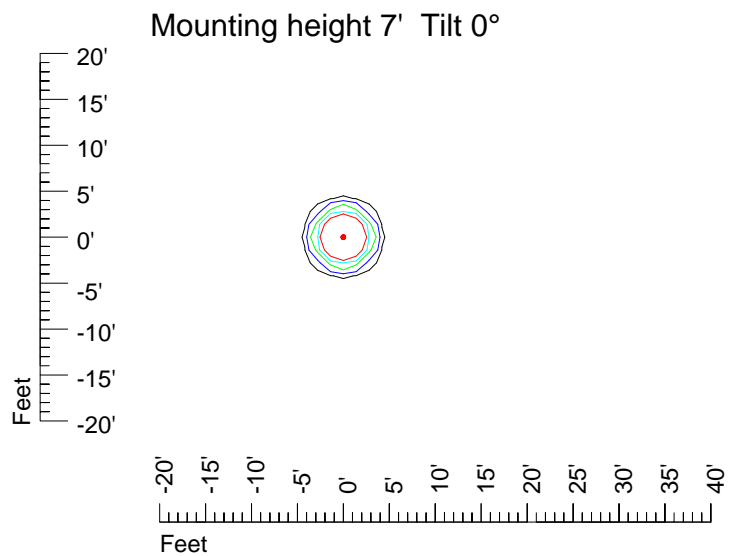

IES Photometric files E449

Isoline template 7' mounting height

Isoline values — 0.1 fc — 0.25 fc — 0.5 fc — 1.0 fc — 2.0 fc

IES Photometric files E449

Isoline template 9' mounting height

Isoline values — 0.1 fc — 0.25 fc — 0.5 fc — 1.0 fc — 2.0 fc

Mounting height 15' Tilt 0°

Mounting height 15' Tilt 30°

Mounting height 15' Tilt 15°

Mounting height 15' Tilt 45°

IES Photometric files E449

Isoline template 20' mounting height

Isoline values — 0.1 fc — 0.25 fc — 0.5 fc — 1.0 fc — 2.0 fc

Mounting height 20' Tilt 0°

Mounting height 20' Tilt 30°

Mounting height 20' Tilt 15°

Mounting height 20' Tilt 45°

IES Photometric files E449

Isoline template 25' mounting height

Isoline values — 0.1 fc — 0.25 fc — 0.5 fc — 1.0 fc — 2.0 fc

Mounting height 25' Tilt 0°

Mounting height 25' Tilt 30°

Mounting height 25' Tilt 15°

Mounting height 25' Tilt 45°

IES Photometric files E449

Isoline template 30' mounting height

Isoline values — 0.1 fc — 0.25 fc — 0.5 fc — 1.0 fc — 2.0 fc