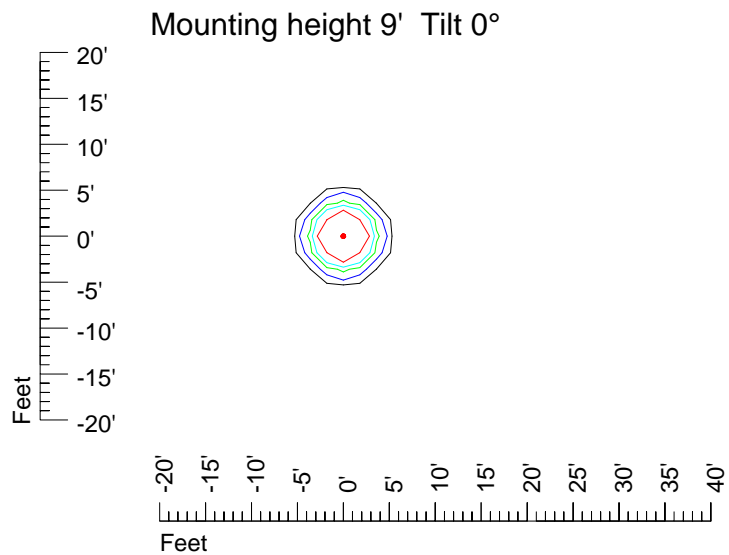

IES Photometric files E449

Isoline template 7' mounting height

Isoline values — 0.1 fc — 0.25 fc — 0.5 fc — 1.0 fc — 2.0 fc

IES Photometric files E449

Isoline template 9' mounting height

Isoline values — 0.1 fc — 0.25 fc — 0.5 fc — 1.0 fc — 2.0 fc

Mounting height 15' Tilt 0°

Mounting height 15' Tilt 30°

Mounting height 15' Tilt 15°

Mounting height 15' Tilt 45°

IES Photometric files E449

Isoline template 20' mounting height

Isoline values — 0.1 fc — 0.25 fc — 0.5 fc — 1.0 fc — 2.0 fc

Mounting height 20' Tilt 0°

Mounting height 20' Tilt 30°

Mounting height 20' Tilt 15°

Mounting height 20' Tilt 45°

IES Photometric files E449

Isoline template 25' mounting height

Isoline values — 0.1 fc — 0.25 fc — 0.5 fc — 1.0 fc — 2.0 fc

Mounting height 25' Tilt 0°

Mounting height 25' Tilt 30°

Mounting height 25' Tilt 15°

Mounting height 25' Tilt 45°

IES Photometric files E449

Isoline template 30' mounting height

Isoline values — 0.1 fc — 0.25 fc — 0.5 fc — 1.0 fc — 2.0 fc