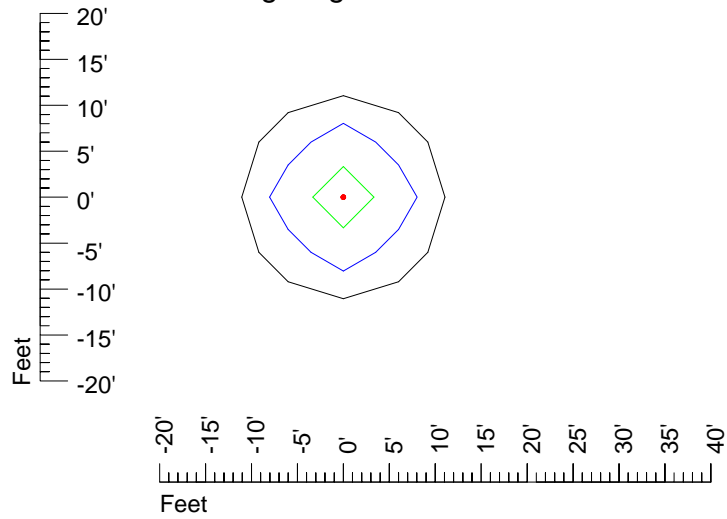

IES Photometric files E449

Isoline template 30' mounting height

Isoline values — 0.1 fc — 0.25 fc — 0.5 fc — 1.0 fc — 2.0 fc

Mounting height 30' Tilt 0°