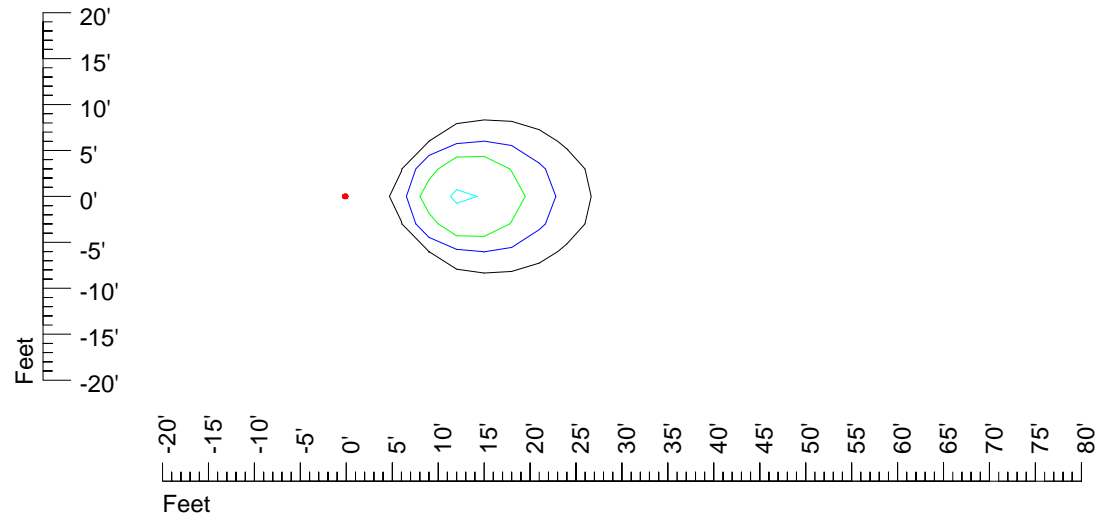

Mounting height 15' Tilt 0°

Mounting height 15' Tilt 30°

Mounting height 15' Tilt 15°

Mounting height 15' Tilt 45°

IES Photometric files E449

Isoline template 20' mounting height

Isoline values — 0.1 fc — 0.25 fc — 0.5 fc — 1.0 fc — 2.0 fc

Mounting height 20' Tilt 0°

Mounting height 20' Tilt 30°

Mounting height 20' Tilt 15°

Mounting height 20' Tilt 45°

IES Photometric files E449

Isoline template 25' mounting height

Isoline values — 0.1 fc — 0.25 fc — 0.5 fc — 1.0 fc — 2.0 fc