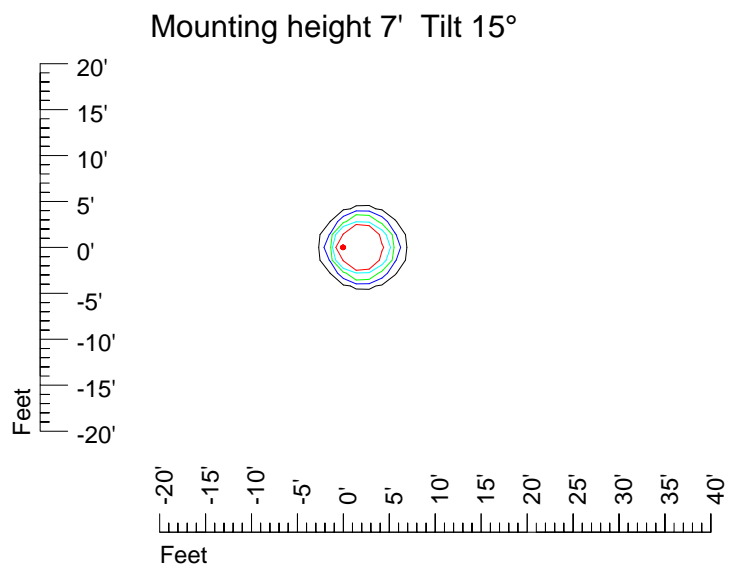

IES Photometric files E449

Isoline template 7' mounting height

Isoline values — 0.1 fc — 0.25 fc — 0.5 fc — 1.0 fc — 2.0 fc

IES Photometric files E449

Isoline template 9' mounting height

Isoline values — 0.1 fc — 0.25 fc — 0.5 fc — 1.0 fc — 2.0 fc

Mounting height 15' Tilt 0°

Mounting height 15' Tilt 30°

Mounting height 15' Tilt 15°

Mounting height 15' Tilt 45°

IES Photometric files E449

Isoline template 20' mounting height

Isoline values — 0.1 fc — 0.25 fc — 0.5 fc — 1.0 fc — 2.0 fc

Mounting height 20' Tilt 0°

Mounting height 20' Tilt 30°

Mounting height 20' Tilt 15°

Mounting height 20' Tilt 45°

IES Photometric files E449

Isoline template 25' mounting height

Isoline values — 0.1 fc — 0.25 fc — 0.5 fc — 1.0 fc — 2.0 fc

Mounting height 25' Tilt 0°

Mounting height 25' Tilt 30°

Mounting height 25' Tilt 15°

Mounting height 25' Tilt 45°

IES Photometric files E449

Isoline template 30' mounting height

Isoline values — 0.1 fc — 0.25 fc — 0.5 fc — 1.0 fc — 2.0 fc