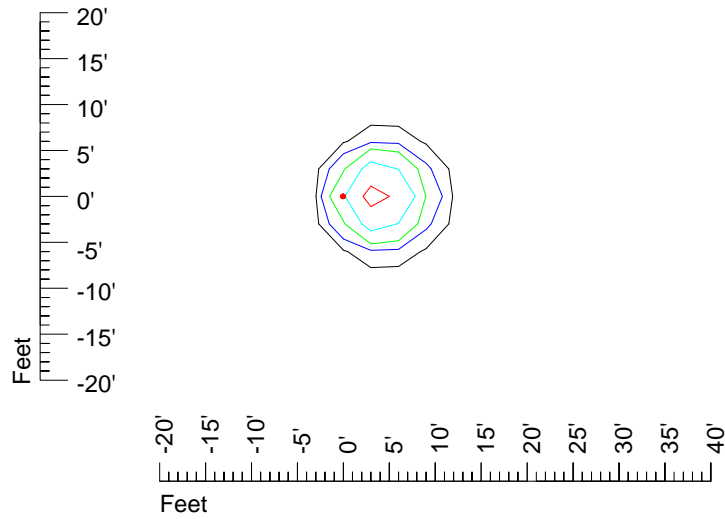

IES Photometric files E449

Isoline template 7' mounting height

Isoline values — 0.1 fc — 0.25 fc — 0.5 fc — 1.0 fc — 2.0 fc

IES Photometric files E449

Isoline template 9' mounting height

Isoline values — 0.1 fc — 0.25 fc — 0.5 fc — 1.0 fc — 2.0 fc

IES Photometric files E449

Isoline template 11' mounting height

Isoline values — 0.1 fc — 0.25 fc — 0.5 fc — 1.0 fc — 2.0 fc

IES Photometric files E449

Isoline template 15' mounting height

Isoline values — 0.1 fc — 0.25 fc — 0.5 fc — 1.0 fc — 2.0 fc

Mounting height 15' Tilt 0°

Mounting height 15' Tilt 30°

Mounting height 15' Tilt 15°

Mounting height 15' Tilt 45°

IES Photometric files E449

Isoline template 20' mounting height

Isoline values — 0.1 fc — 0.25 fc — 0.5 fc — 1.0 fc — 2.0 fc

Mounting height 20' Tilt 0°

Mounting height 20' Tilt 30°

Mounting height 20' Tilt 15°

Mounting height 20' Tilt 45°

IES Photometric files E449

Isoline template 25' mounting height

Isoline values — 0.1 fc — 0.25 fc — 0.5 fc — 1.0 fc — 2.0 fc