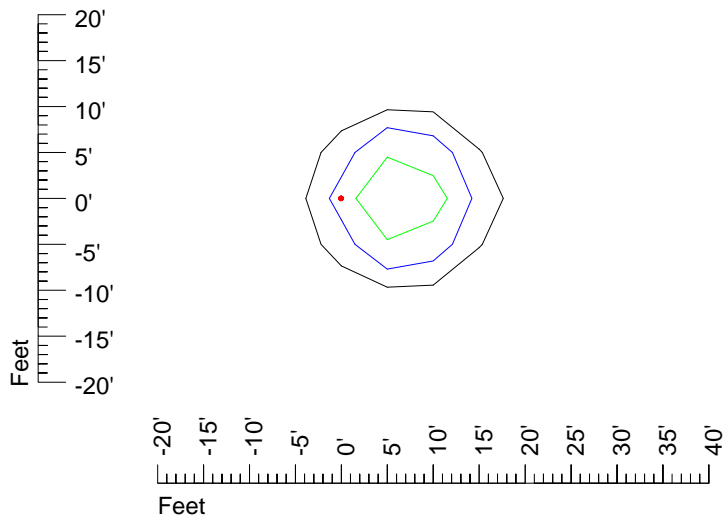

Mounting height 15' Tilt 0°

Mounting height 15' Tilt 30°

Mounting height 15' Tilt 15°

Mounting height 15' Tilt 45°

IES Photometric files E449

Isoline template 20' mounting height

Isoline values — 0.1 fc — 0.25 fc — 0.5 fc — 1.0 fc — 2.0 fc

Mounting height 20' Tilt 0°

Mounting height 20' Tilt 30°

Mounting height 20' Tilt 15°

Mounting height 20' Tilt 45°

IES Photometric files E449

Isoline template 25' mounting height

Isoline values — 0.1 fc — 0.25 fc — 0.5 fc — 1.0 fc — 2.0 fc

Mounting height 25' Tilt 0°

Mounting height 25' Tilt 30°

Mounting height 25' Tilt 15°

Mounting height 25' Tilt 45°

IES Photometric files E449

Isoline template 30' mounting height

Isoline values — 0.1 fc — 0.25 fc — 0.5 fc — 1.0 fc — 2.0 fc