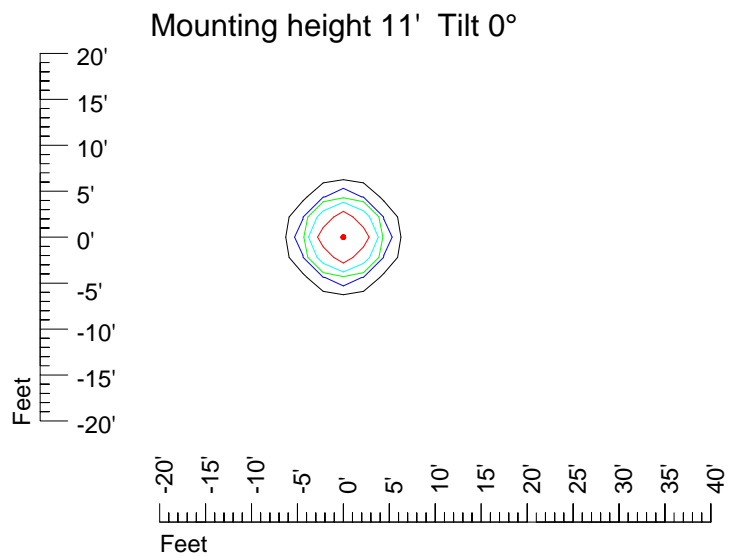

IES Photometric files E449

Isoline template 11' mounting height

Isoline values — 0.1 fc — 0.25 fc — 0.5 fc — 1.0 fc — 2.0 fc