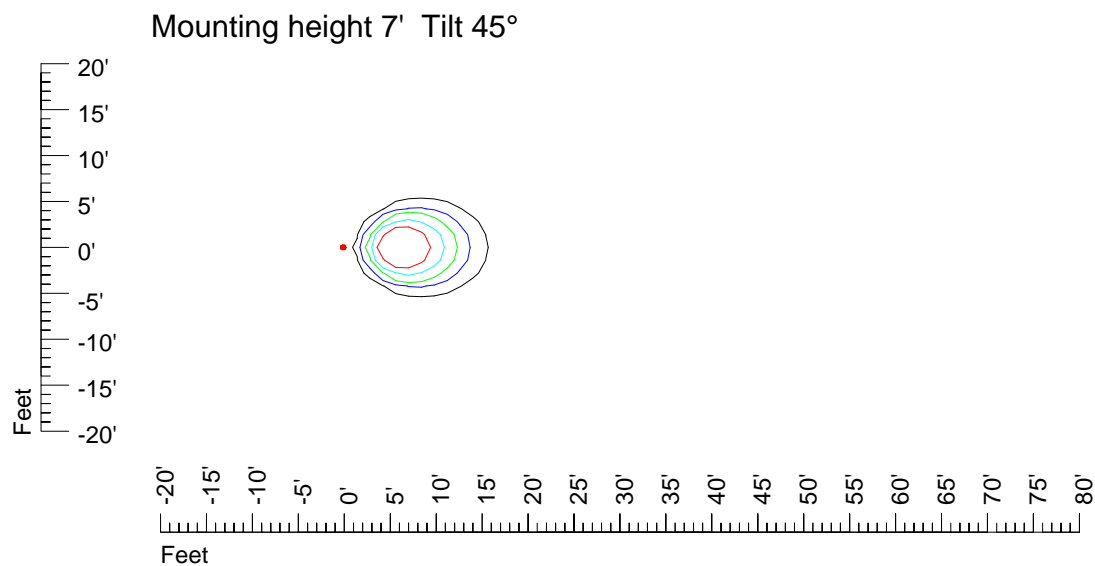

IES Photometric files E449

Isoline template 7' mounting height

Isoline values — 0.1 fc — 0.25 fc — 0.5 fc — 1.0 fc — 2.0 fc

IES Photometric files E449

Isoline template 9' mounting height

Isoline values — 0.1 fc — 0.25 fc — 0.5 fc — 1.0 fc — 2.0 fc

IES Photometric files E449

Isoline template 11' mounting height

Isoline values — 0.1 fc — 0.25 fc — 0.5 fc — 1.0 fc — 2.0 fc

IES Photometric files E449

Isoline template 15' mounting height

Isoline values — 0.1 fc — 0.25 fc — 0.5 fc — 1.0 fc — 2.0 fc

Mounting height 15' Tilt 0°

Mounting height 15' Tilt 30°

Mounting height 15' Tilt 15°

Mounting height 15' Tilt 45°

IES Photometric files E449

Isoline template 20' mounting height

Isoline values — 0.1 fc — 0.25 fc — 0.5 fc — 1.0 fc — 2.0 fc

Mounting height 20' Tilt 0°

Mounting height 20' Tilt 30°

Mounting height 20' Tilt 15°

Mounting height 20' Tilt 45°

IES Photometric files E449

Isoline template 25' mounting height

Isoline values — 0.1 fc — 0.25 fc — 0.5 fc — 1.0 fc — 2.0 fc