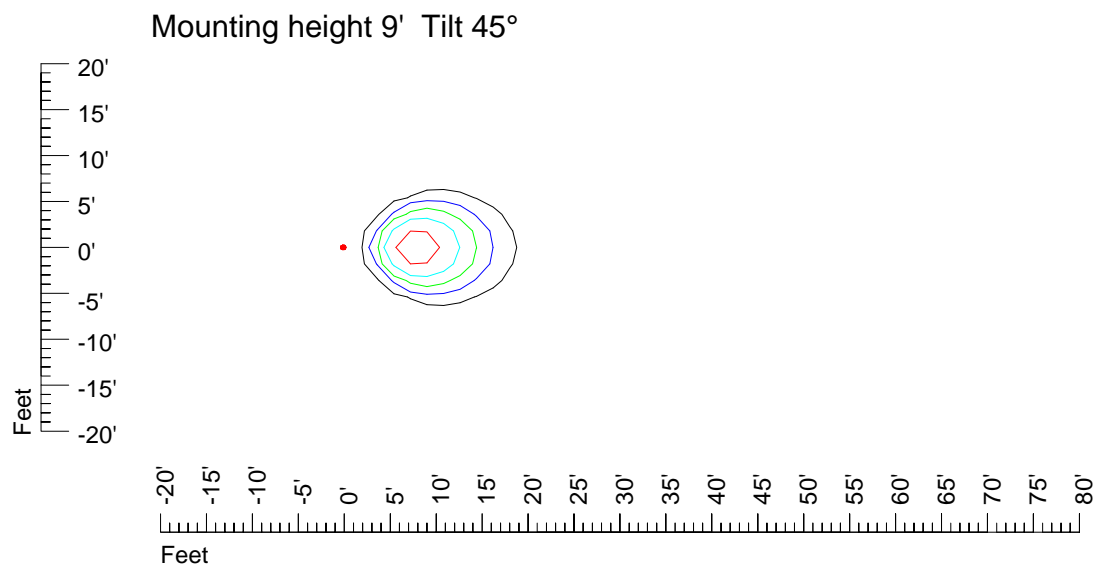

IES Photometric files E449

Isoline template 7' mounting height

Isoline values — 0.1 fc — 0.25 fc — 0.5 fc — 1.0 fc — 2.0 fc

IES Photometric files E449

Isoline template 9' mounting height

Isoline values — 0.1 fc — 0.25 fc — 0.5 fc — 1.0 fc — 2.0 fc

IES Photometric files E449

Isoline template 11' mounting height

Isoline values — 0.1 fc — 0.25 fc — 0.5 fc — 1.0 fc — 2.0 fc

IES Photometric files E449

Isoline template 15' mounting height

Isoline values — 0.1 fc — 0.25 fc — 0.5 fc — 1.0 fc — 2.0 fc

Mounting height 15' Tilt 0°

Mounting height 15' Tilt 30°

Mounting height 15' Tilt 15°

Mounting height 15' Tilt 45°

IES Photometric files E449

Isoline template 20' mounting height

Isoline values — 0.1 fc — 0.25 fc — 0.5 fc — 1.0 fc — 2.0 fc

Mounting height 20' Tilt 0°

Mounting height 20' Tilt 30°

Mounting height 20' Tilt 15°

Mounting height 20' Tilt 45°

IES Photometric files E449

Isoline template 25' mounting height

Isoline values — 0.1 fc — 0.25 fc — 0.5 fc — 1.0 fc — 2.0 fc