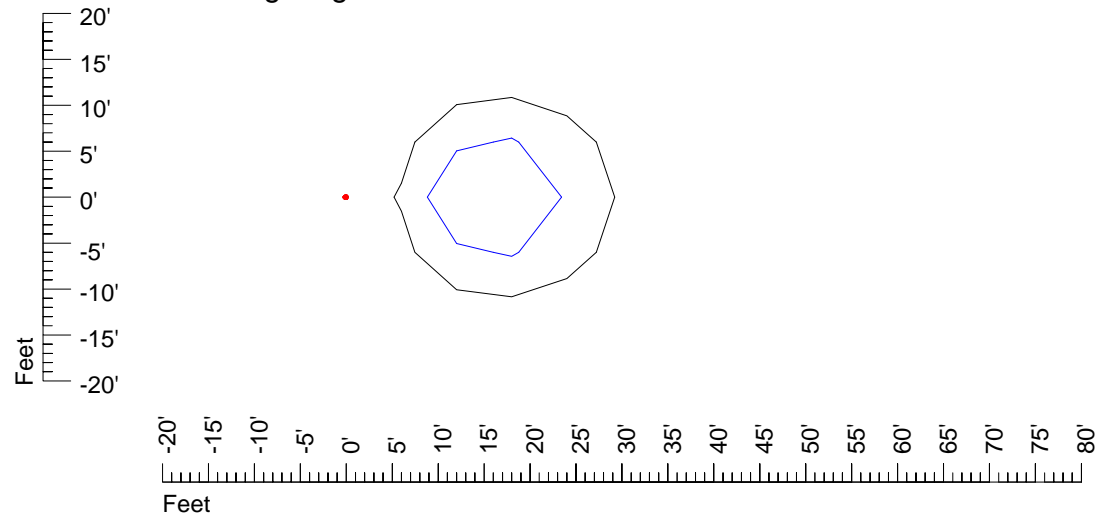

Mounting height 15' Tilt 0°

Mounting height 15' Tilt 30°

Mounting height 15' Tilt 15°

Mounting height 15' Tilt 45°

IES Photometric files E449

Isoline template 20' mounting height

Isoline values — 0.1 fc — 0.25 fc — 0.5 fc — 1.0 fc — 2.0 fc

Mounting height 20' Tilt 0°

Mounting height 20' Tilt 30°

Mounting height 20' Tilt 15°

Mounting height 20' Tilt 45°

IES Photometric files E449

Isoline template 25' mounting height

Isoline values — 0.1 fc — 0.25 fc — 0.5 fc — 1.0 fc — 2.0 fc

Mounting height 25' Tilt 0°

Mounting height 25' Tilt 30°

Mounting height 25' Tilt 15°

Mounting height 25' Tilt 45°

IES Photometric files E449

Isoline template 30' mounting height

Isoline values — 0.1 fc — 0.25 fc — 0.5 fc — 1.0 fc — 2.0 fc

Mounting height 30' Tilt 0°

Mounting height 30' Tilt 30°

Mounting height 30' Tilt 15°

Mounting height 30' Tilt 45°