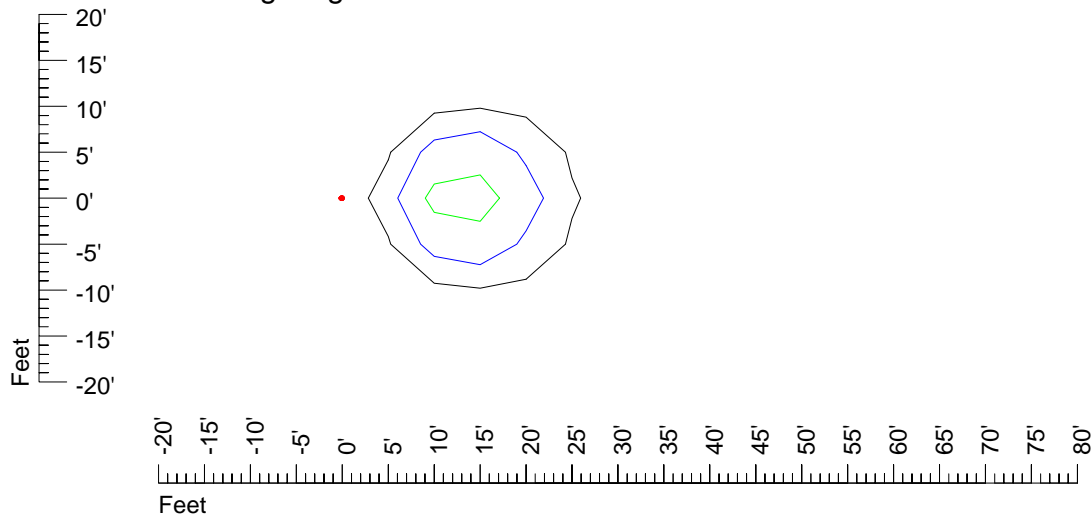

Mounting height 15' Tilt 0°

Mounting height 15' Tilt 30°

Mounting height 15' Tilt 15°

Mounting height 15' Tilt 45°

IES Photometric files E449

Isoline template 20' mounting height

Isoline values — 0.1 fc — 0.25 fc — 0.5 fc — 1.0 fc — 2.0 fc

Mounting height 20' Tilt 0°

Mounting height 20' Tilt 30°

Mounting height 20' Tilt 15°

Mounting height 20' Tilt 45°

IES Photometric files E449

Isoline template 25' mounting height

Isoline values — 0.1 fc — 0.25 fc — 0.5 fc — 1.0 fc — 2.0 fc

Mounting height 25' Tilt 0°

Mounting height 25' Tilt 30°

Mounting height 25' Tilt 15°

Mounting height 25' Tilt 45°

IES Photometric files E449

Isoline template 30' mounting height

Isoline values — 0.1 fc — 0.25 fc — 0.5 fc — 1.0 fc — 2.0 fc