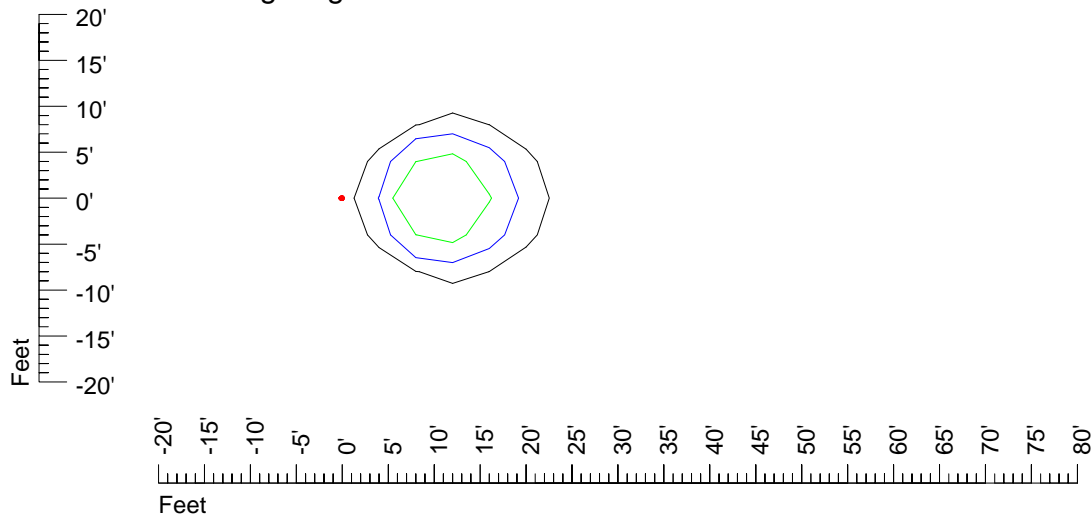

Mounting height 15' Tilt 0°

Mounting height 15' Tilt 30°

Mounting height 15' Tilt 15°

Mounting height 15' Tilt 45°

IES Photometric files E449

Isoline template 20' mounting height

Isoline values — 0.1 fc — 0.25 fc — 0.5 fc — 1.0 fc — 2.0 fc

Mounting height 20' Tilt 0°

Mounting height 20' Tilt 30°

Mounting height 20' Tilt 15°

Mounting height 20' Tilt 45°

IES Photometric files E449

Isoline template 25' mounting height

Isoline values — 0.1 fc — 0.25 fc — 0.5 fc — 1.0 fc — 2.0 fc