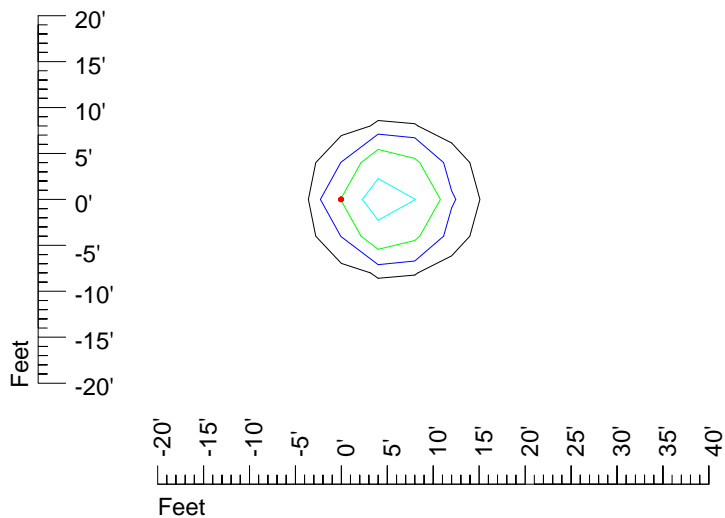

IES Photometric files E449

Isoline template 11' mounting height

Isoline values — 0.1 fc — 0.25 fc — 0.5 fc — 1.0 fc — 2.0 fc

IES Photometric files E449

Isoline template 15' mounting height

Isoline values — 0.1 fc — 0.25 fc — 0.5 fc — 1.0 fc — 2.0 fc

Mounting height 15' Tilt 0°

Mounting height 15' Tilt 30°

Mounting height 15' Tilt 15°

Mounting height 15' Tilt 45°

IES Photometric files E449

Isoline template 20' mounting height

Isoline values — 0.1 fc — 0.25 fc — 0.5 fc — 1.0 fc — 2.0 fc

Mounting height 20' Tilt 0°

Mounting height 20' Tilt 30°

Mounting height 20' Tilt 15°

Mounting height 20' Tilt 45°

IES Photometric files E449

Isoline template 25' mounting height

Isoline values — 0.1 fc — 0.25 fc — 0.5 fc — 1.0 fc — 2.0 fc

Mounting height 25' Tilt 0°

Mounting height 25' Tilt 30°

Mounting height 25' Tilt 15°

Mounting height 25' Tilt 45°

IES Photometric files E449

Isoline template 30' mounting height

Isoline values — 0.1 fc — 0.25 fc — 0.5 fc — 1.0 fc — 2.0 fc