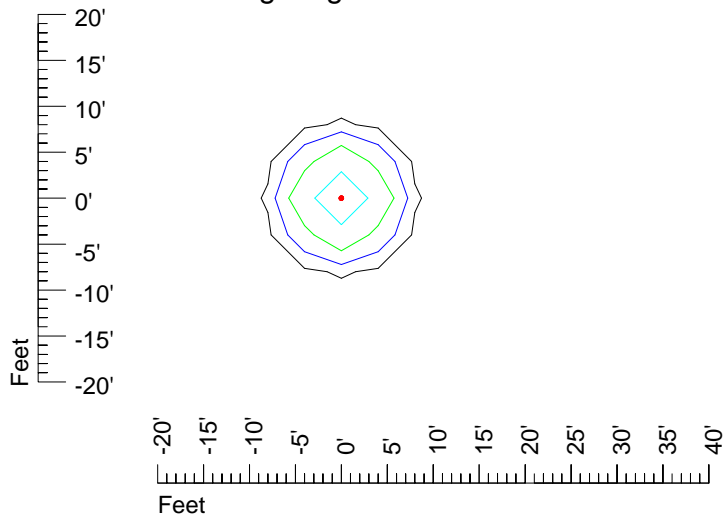

IES Photometric files E449

Isoline template 11' mounting height

Isoline values — 0.1 fc — 0.25 fc — 0.5 fc — 1.0 fc — 2.0 fc

IES Photometric files E449

Isoline template 15' mounting height

Isoline values — 0.1 fc — 0.25 fc — 0.5 fc — 1.0 fc — 2.0 fc

Mounting height 15' Tilt 0°

Mounting height 15' Tilt 30°

Mounting height 15' Tilt 15°

Mounting height 15' Tilt 45°

IES Photometric files E449

Isoline template 20' mounting height

Isoline values — 0.1 fc — 0.25 fc — 0.5 fc — 1.0 fc — 2.0 fc

Mounting height 20' Tilt 0°

Mounting height 20' Tilt 30°

Mounting height 20' Tilt 15°

Mounting height 20' Tilt 45°

IES Photometric files E449

Isoline template 25' mounting height

Isoline values — 0.1 fc — 0.25 fc — 0.5 fc — 1.0 fc — 2.0 fc

Mounting height 25' Tilt 0°

Mounting height 25' Tilt 30°

Mounting height 25' Tilt 15°

Mounting height 25' Tilt 45°

IES Photometric files E449

Isoline template 30' mounting height

Isoline values — 0.1 fc — 0.25 fc — 0.5 fc — 1.0 fc — 2.0 fc