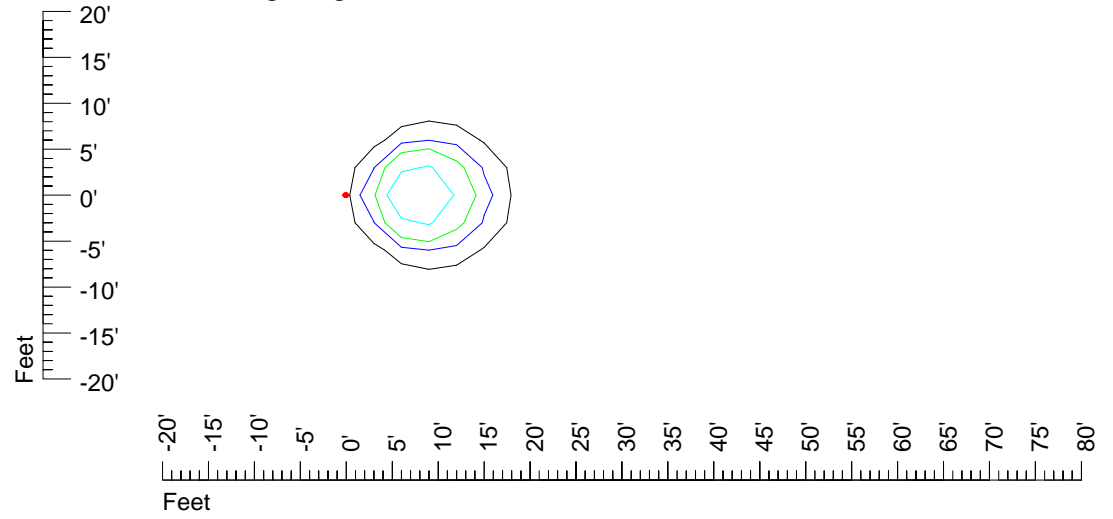

IES Photometric files E449

Isoline template 11' mounting height

Isoline values — 0.1 fc — 0.25 fc — 0.5 fc — 1.0 fc — 2.0 fc

IES Photometric files E449

Isoline template 15' mounting height

Isoline values — 0.1 fc — 0.25 fc — 0.5 fc — 1.0 fc — 2.0 fc

Mounting height 15' Tilt 0°

Mounting height 15' Tilt 30°

Mounting height 15' Tilt 15°

Mounting height 15' Tilt 45°

IES Photometric files E449

Isoline template 20' mounting height

Isoline values — 0.1 fc — 0.25 fc — 0.5 fc — 1.0 fc — 2.0 fc

Mounting height 20' Tilt 0°

Mounting height 20' Tilt 30°

Mounting height 20' Tilt 15°

Mounting height 20' Tilt 45°

IES Photometric files E449

Isoline template 25' mounting height

Isoline values — 0.1 fc — 0.25 fc — 0.5 fc — 1.0 fc — 2.0 fc