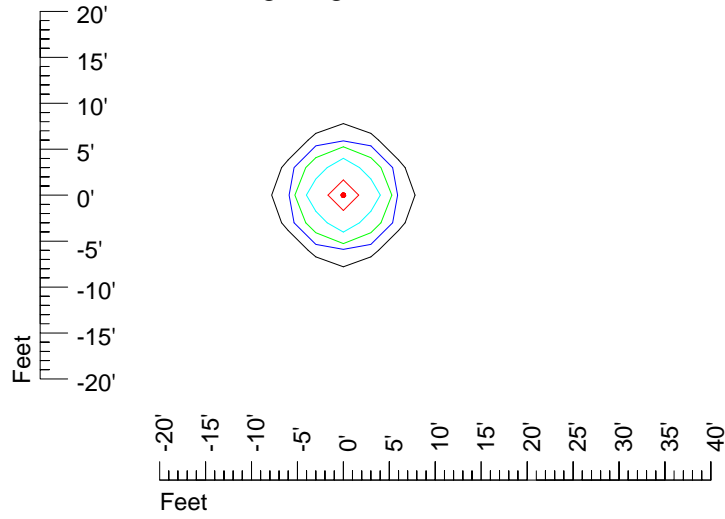

IES Photometric files E449

Isoline template 7' mounting height

Isoline values — 0.1 fc — 0.25 fc — 0.5 fc — 1.0 fc — 2.0 fc

IES Photometric files E449

Isoline template 9' mounting height

Isoline values — 0.1 fc — 0.25 fc — 0.5 fc — 1.0 fc — 2.0 fc

IES Photometric files E449

Isoline template 11' mounting height

Isoline values — 0.1 fc — 0.25 fc — 0.5 fc — 1.0 fc — 2.0 fc

IES Photometric files E449

Isoline template 15' mounting height

Isoline values — 0.1 fc — 0.25 fc — 0.5 fc — 1.0 fc — 2.0 fc

Mounting height 15' Tilt 0°

Mounting height 15' Tilt 30°

Mounting height 15' Tilt 15°

Mounting height 15' Tilt 45°

IES Photometric files E449

Isoline template 20' mounting height

Isoline values — 0.1 fc — 0.25 fc — 0.5 fc — 1.0 fc — 2.0 fc

Mounting height 20' Tilt 0°

Mounting height 20' Tilt 30°

Mounting height 20' Tilt 15°

Mounting height 20' Tilt 45°

IES Photometric files E449

Isoline template 25' mounting height

Isoline values — 0.1 fc — 0.25 fc — 0.5 fc — 1.0 fc — 2.0 fc