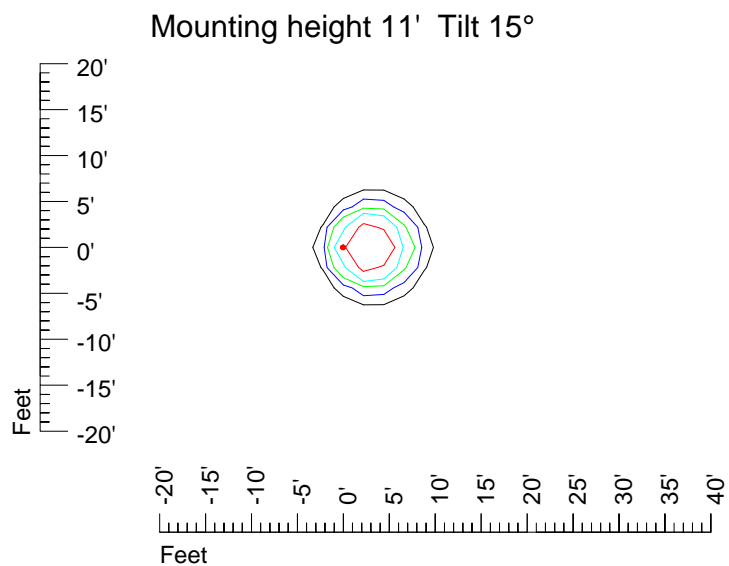

IES Photometric files E449

Isoline template 11' mounting height

Isoline values — 0.1 fc — 0.25 fc — 0.5 fc — 1.0 fc — 2.0 fc