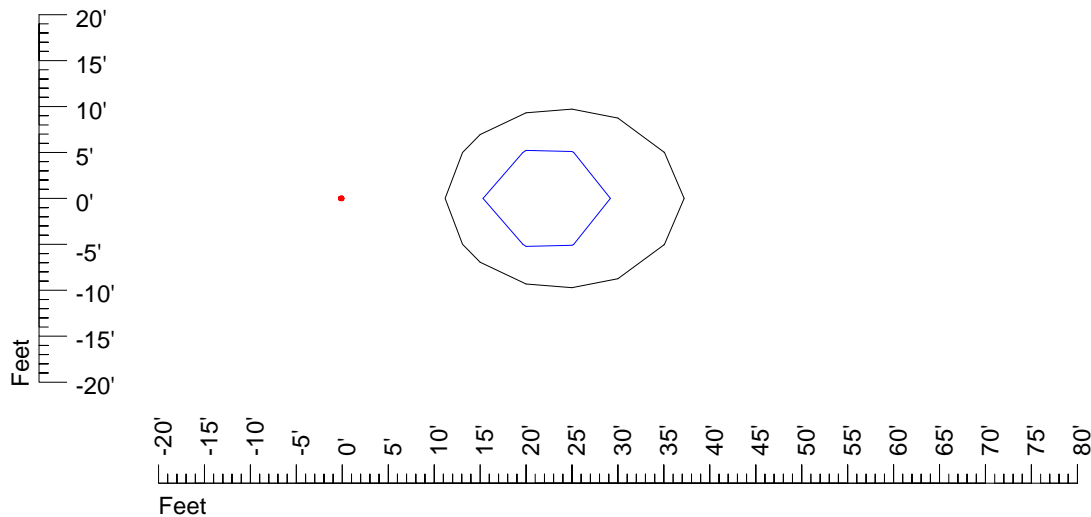

Mounting height 15' Tilt 0°

Mounting height 15' Tilt 30°

Mounting height 15' Tilt 15°

Mounting height 15' Tilt 45°

IES Photometric files E449

Isoline template 20' mounting height

Isoline values — 0.1 fc — 0.25 fc — 0.5 fc — 1.0 fc — 2.0 fc

Mounting height 20' Tilt 0°

Mounting height 20' Tilt 30°

Mounting height 20' Tilt 15°

Mounting height 20' Tilt 45°

IES Photometric files E449

Isoline template 25' mounting height

Isoline values — 0.1 fc — 0.25 fc — 0.5 fc — 1.0 fc — 2.0 fc

Mounting height 25' Tilt 0°

Mounting height 25' Tilt 30°

Mounting height 25' Tilt 15°

Mounting height 25' Tilt 45°

IES Photometric files E449

Isoline template 30' mounting height

Isoline values — 0.1 fc — 0.25 fc — 0.5 fc — 1.0 fc — 2.0 fc

Mounting height 30' Tilt 0°

Mounting height 30' Tilt 30°

Mounting height 30' Tilt 15°

Mounting height 30' Tilt 45°