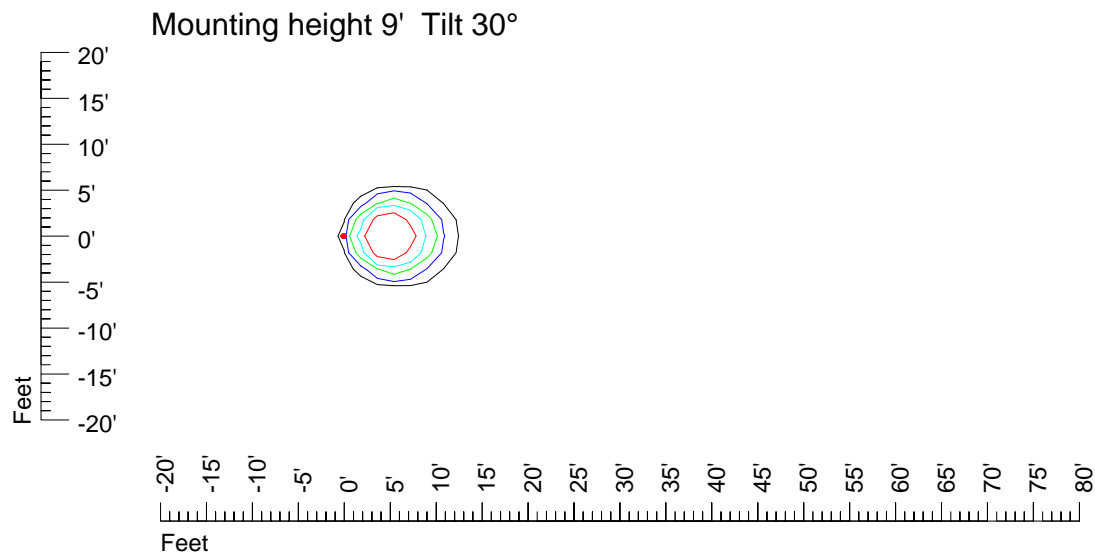

IES Photometric files E449

Isoline template 7' mounting height

Isoline values — 0.1 fc — 0.25 fc — 0.5 fc — 1.0 fc — 2.0 fc

IES Photometric files E449

Isoline template 9' mounting height

Isoline values — 0.1 fc — 0.25 fc — 0.5 fc — 1.0 fc — 2.0 fc

IES Photometric files E449

Isoline template 11' mounting height

Isoline values — 0.1 fc — 0.25 fc — 0.5 fc — 1.0 fc — 2.0 fc

IES Photometric files E449

Isoline template 15' mounting height

Isoline values — 0.1 fc — 0.25 fc — 0.5 fc — 1.0 fc — 2.0 fc

Mounting height 15' Tilt 0°

Mounting height 15' Tilt 30°

Mounting height 15' Tilt 15°

Mounting height 15' Tilt 45°

IES Photometric files E449

Isoline template 20' mounting height

Isoline values — 0.1 fc — 0.25 fc — 0.5 fc — 1.0 fc — 2.0 fc

Mounting height 20' Tilt 0°

Mounting height 20' Tilt 30°

Mounting height 20' Tilt 15°

Mounting height 20' Tilt 45°

IES Photometric files E449

Isoline template 25' mounting height

Isoline values — 0.1 fc — 0.25 fc — 0.5 fc — 1.0 fc — 2.0 fc