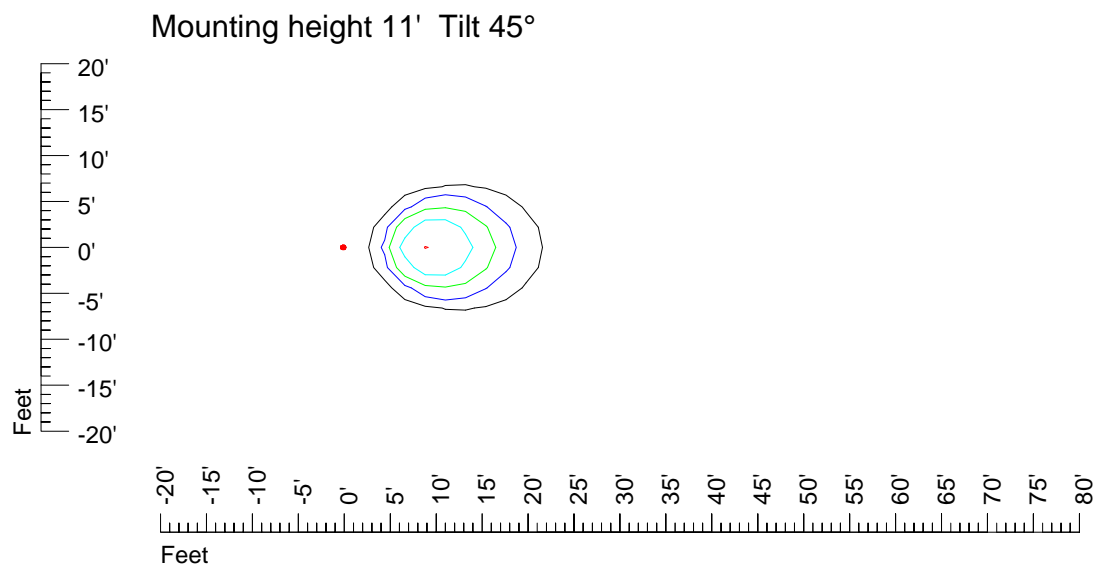

IES Photometric files E449

Isoline template 7' mounting height

Isoline values — 0.1 fc — 0.25 fc — 0.5 fc — 1.0 fc — 2.0 fc

IES Photometric files E449

Isoline template 9' mounting height

Isoline values — 0.1 fc — 0.25 fc — 0.5 fc — 1.0 fc — 2.0 fc

IES Photometric files E449

Isoline template 11' mounting height

Isoline values — 0.1 fc — 0.25 fc — 0.5 fc — 1.0 fc — 2.0 fc

IES Photometric files E449

Isoline template 15' mounting height

Isoline values — 0.1 fc — 0.25 fc — 0.5 fc — 1.0 fc — 2.0 fc

Mounting height 15' Tilt 0°

Mounting height 15' Tilt 30°

Mounting height 15' Tilt 15°

Mounting height 15' Tilt 45°

IES Photometric files E449

Isoline template 20' mounting height

Isoline values — 0.1 fc — 0.25 fc — 0.5 fc — 1.0 fc — 2.0 fc

Mounting height 20' Tilt 0°

Mounting height 20' Tilt 30°

Mounting height 20' Tilt 15°

Mounting height 20' Tilt 45°

IES Photometric files E449

Isoline template 25' mounting height

Isoline values — 0.1 fc — 0.25 fc — 0.5 fc — 1.0 fc — 2.0 fc