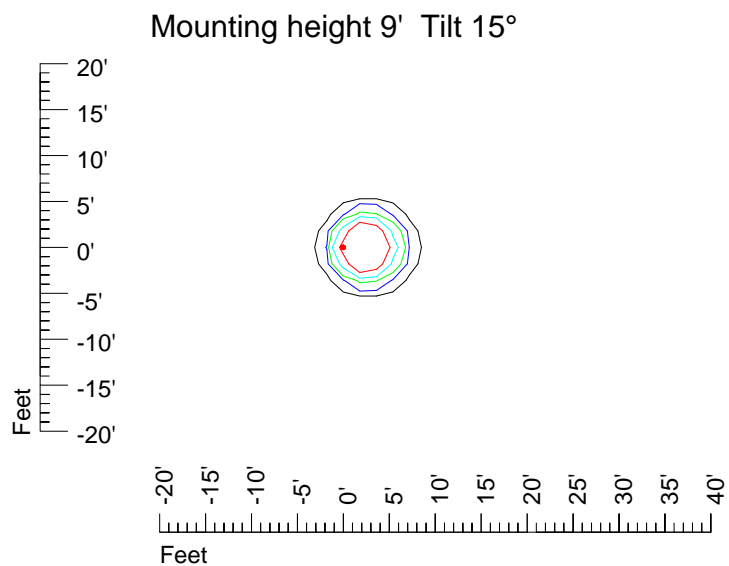

IES Photometric files E449

Isoline template 7' mounting height

Isoline values — 0.1 fc — 0.25 fc — 0.5 fc — 1.0 fc — 2.0 fc

IES Photometric files E449

Isoline template 9' mounting height

Isoline values — 0.1 fc — 0.25 fc — 0.5 fc — 1.0 fc — 2.0 fc

Mounting height 15' Tilt 0°

Mounting height 15' Tilt 30°

Mounting height 15' Tilt 15°

Mounting height 15' Tilt 45°

IES Photometric files E449

Isoline template 20' mounting height

Isoline values — 0.1 fc — 0.25 fc — 0.5 fc — 1.0 fc — 2.0 fc

Mounting height 20' Tilt 0°

Mounting height 20' Tilt 30°

Mounting height 20' Tilt 15°

Mounting height 20' Tilt 45°

IES Photometric files E449

Isoline template 25' mounting height

Isoline values — 0.1 fc — 0.25 fc — 0.5 fc — 1.0 fc — 2.0 fc

Mounting height 25' Tilt 0°

Mounting height 25' Tilt 30°

Mounting height 25' Tilt 15°

Mounting height 25' Tilt 45°

IES Photometric files E449

Isoline template 30' mounting height

Isoline values — 0.1 fc — 0.25 fc — 0.5 fc — 1.0 fc — 2.0 fc