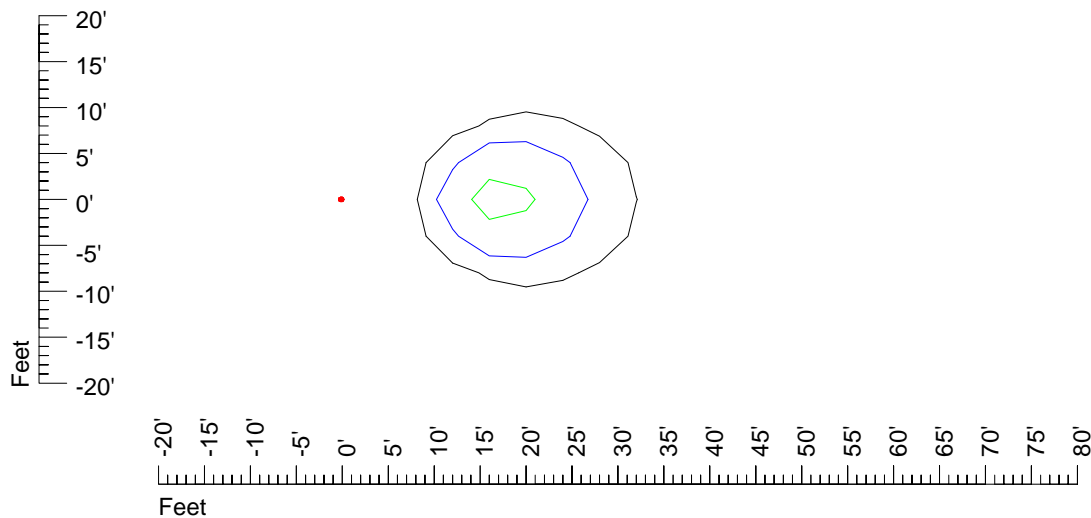

Mounting height 15' Tilt 0°

Mounting height 15' Tilt 30°

Mounting height 15' Tilt 15°

Mounting height 15' Tilt 45°

IES Photometric files E449

Isoline template 20' mounting height

Isoline values — 0.1 fc — 0.25 fc — 0.5 fc — 1.0 fc — 2.0 fc

Mounting height 20' Tilt 0°

Mounting height 20' Tilt 30°

Mounting height 20' Tilt 15°

Mounting height 20' Tilt 45°

IES Photometric files E449

Isoline template 25' mounting height

Isoline values — 0.1 fc — 0.25 fc — 0.5 fc — 1.0 fc — 2.0 fc

Mounting height 25' Tilt 0°

Mounting height 25' Tilt 30°

Mounting height 25' Tilt 15°

Mounting height 25' Tilt 45°

IES Photometric files E449

Isoline template 30' mounting height

Isoline values — 0.1 fc — 0.25 fc — 0.5 fc — 1.0 fc — 2.0 fc