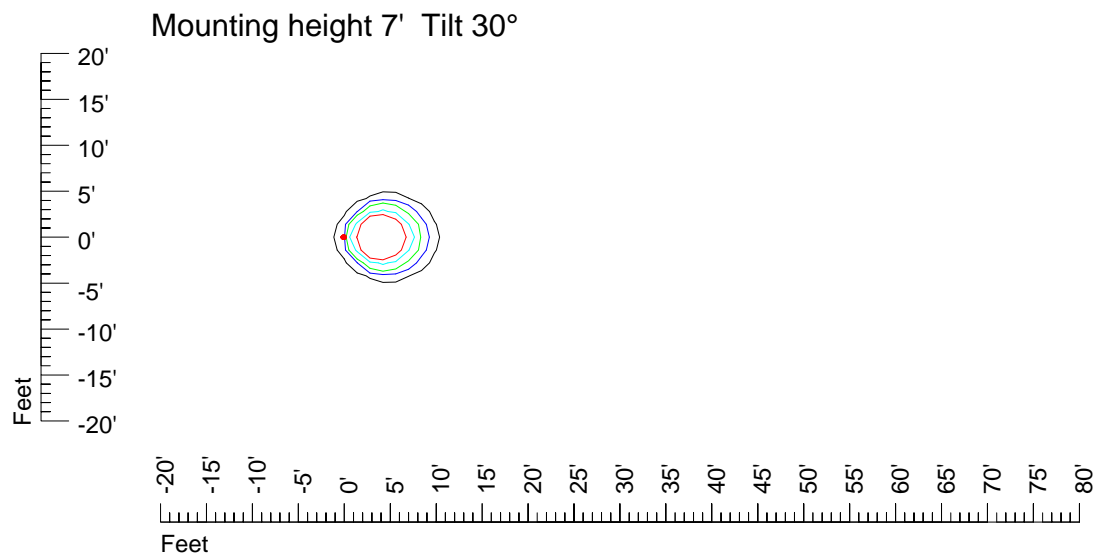

IES Photometric files E449

Isoline template 7' mounting height

Isoline values — 0.1 fc — 0.25 fc — 0.5 fc — 1.0 fc — 2.0 fc

IES Photometric files E449

Isoline template 9' mounting height

Isoline values — 0.1 fc — 0.25 fc — 0.5 fc — 1.0 fc — 2.0 fc

IES Photometric files E449

Isoline template 11' mounting height

Isoline values — 0.1 fc — 0.25 fc — 0.5 fc — 1.0 fc — 2.0 fc

IES Photometric files E449

Isoline template 15' mounting height

Isoline values — 0.1 fc — 0.25 fc — 0.5 fc — 1.0 fc — 2.0 fc

Mounting height 15' Tilt 0°

Mounting height 15' Tilt 30°

Mounting height 15' Tilt 15°

Mounting height 15' Tilt 45°

IES Photometric files E449

Isoline template 20' mounting height

Isoline values — 0.1 fc — 0.25 fc — 0.5 fc — 1.0 fc — 2.0 fc

Mounting height 20' Tilt 0°

Mounting height 20' Tilt 30°

Mounting height 20' Tilt 15°

Mounting height 20' Tilt 45°

IES Photometric files E449

Isoline template 25' mounting height

Isoline values — 0.1 fc — 0.25 fc — 0.5 fc — 1.0 fc — 2.0 fc