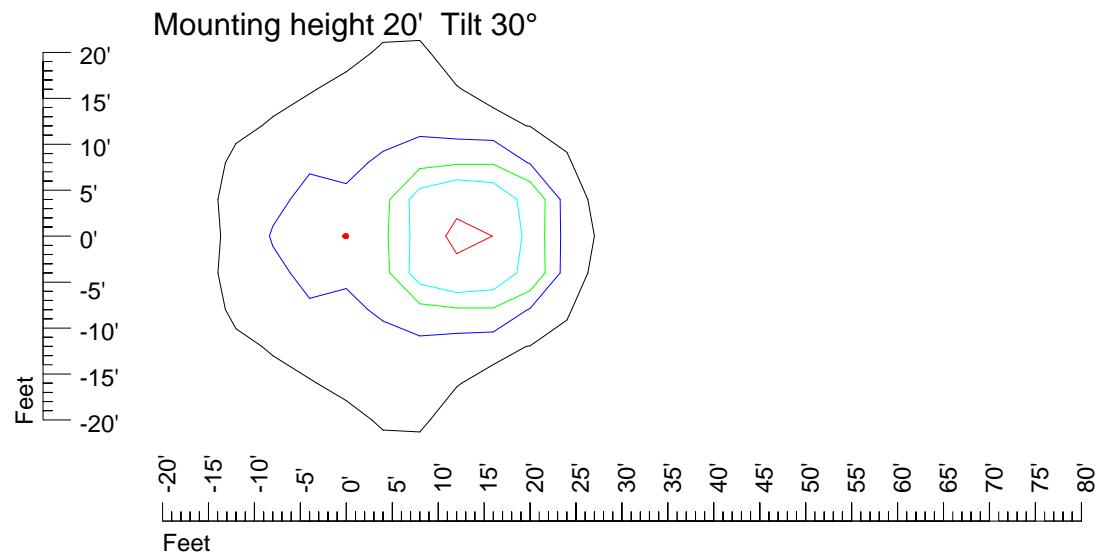

IES Photometric files E430

Isoline template 20' mounting height

Isoline values — 0.1 fc — 0.25 fc — 0.5 fc — 1.0 fc — 2.0 fc