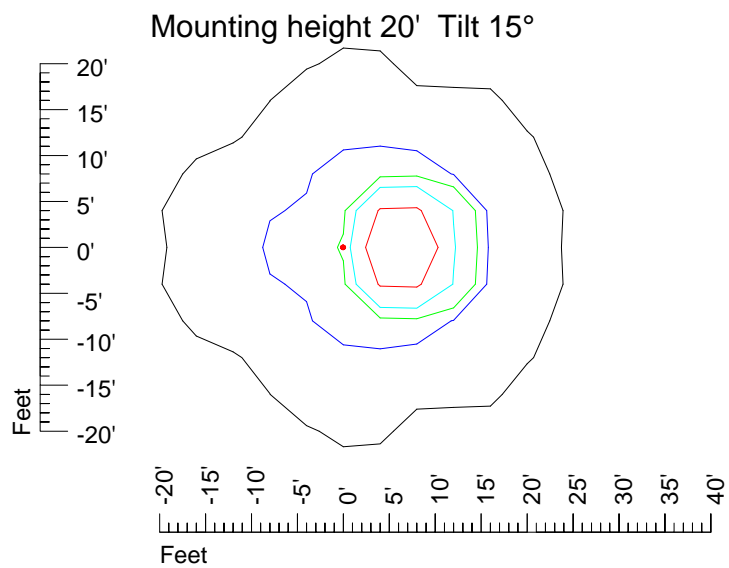

IES Photometric files E430

Isoline template 20' mounting height

Isoline values — 0.1 fc — 0.25 fc — 0.5 fc — 1.0 fc — 2.0 fc