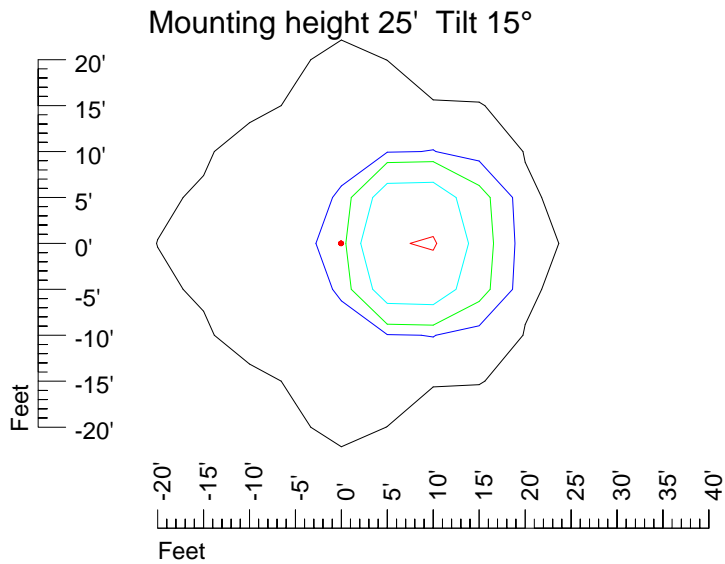

IES Photometric files E430

Isoline template 7' mounting height

Isoline values — 0.1 fc — 0.25 fc — 0.5 fc — 1.0 fc — 2.0 fc

Mounting height 7' Tilt 0°

Mounting height 7' Tilt 30°

Mounting height 7' Tilt 15°

Mounting height 7' Tilt 45°

IES Photometric files E430

Isoline template 9' mounting height

Isoline values — 0.1 fc — 0.25 fc — 0.5 fc — 1.0 fc — 2.0 fc

Mounting height 9' Tilt 0°

Mounting height 9' Tilt 30°

Mounting height 11' Tilt 30°

Mounting height 11' Tilt 15°

Mounting height 11' Tilt 45°

IES Photometric files E430

Isoline template 15' mounting height

Isoline values — 0.1 fc — 0.25 fc — 0.5 fc — 1.0 fc — 2.0 fc

IES Photometric files E430

Isoline template 20' mounting height

Isoline values — 0.1 fc — 0.25 fc — 0.5 fc — 1.0 fc — 2.0 fc

IES Photometric files E430

Isoline template 25' mounting height

Isoline values — 0.1 fc — 0.25 fc — 0.5 fc — 1.0 fc — 2.0 fc