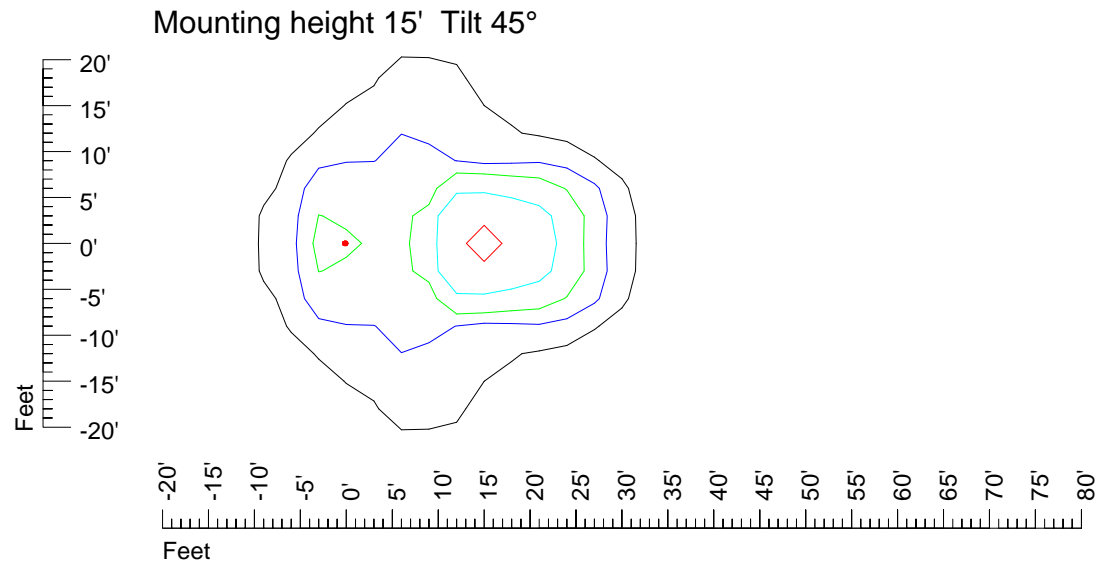

IES Photometric files E430

Isoline template 7' mounting height

Isoline values — 0.1 fc — 0.25 fc — 0.5 fc — 1.0 fc — 2.0 fc

Mounting height 7' Tilt 0°

Mounting height 7' Tilt 30°

Mounting height 7' Tilt 15°

Mounting height 7' Tilt 45°

IES Photometric files E430

Isoline template 9' mounting height

Isoline values — 0.1 fc — 0.25 fc — 0.5 fc — 1.0 fc — 2.0 fc

Mounting height 9' Tilt 0°

Mounting height 9' Tilt 30°

Mounting height 9' Tilt 15°

Mounting height 9' Tilt 45°

IES Photometric files E430

Isoline template 11' mounting height

Isoline values — 0.1 fc — 0.25 fc — 0.5 fc — 1.0 fc — 2.0 fc

Mounting height 11' Tilt 0°

Mounting height 11' Tilt 30°

Mounting height 11' Tilt 15°

Mounting height 11' Tilt 45°

IES Photometric files E430

Isoline template 15' mounting height

Isoline values — 0.1 fc — 0.25 fc — 0.5 fc — 1.0 fc — 2.0 fc