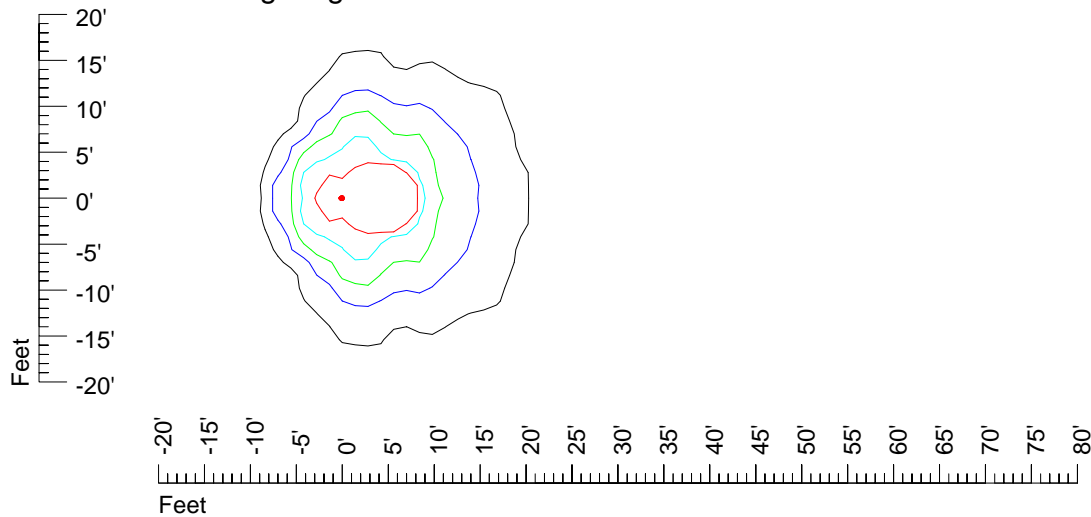

IES Photometric files E430

Isoline template 7' mounting height

Isoline values — 0.1 fc — 0.25 fc — 0.5 fc — 1.0 fc — 2.0 fc

Mounting height 7' Tilt 0°

Mounting height 7' Tilt 30°

Mounting height 7' Tilt 15°

Mounting height 7' Tilt 45°

IES Photometric files E430

Isoline template 9' mounting height

Isoline values — 0.1 fc — 0.25 fc — 0.5 fc — 1.0 fc — 2.0 fc

Mounting height 9' Tilt 0°

Mounting height 9' Tilt 30°

Mounting height 9' Tilt 15°

Mounting height 9' Tilt 45°

IES Photometric files E430

Isoline template 11' mounting height

Isoline values — 0.1 fc — 0.25 fc — 0.5 fc — 1.0 fc — 2.0 fc

Mounting height 11' Tilt 0°

Mounting height 11' Tilt 30°

Mounting height 11' Tilt 15°

Mounting height 11' Tilt 45°

IES Photometric files E430

Isoline template 15' mounting height

Isoline values — 0.1 fc — 0.25 fc — 0.5 fc — 1.0 fc — 2.0 fc