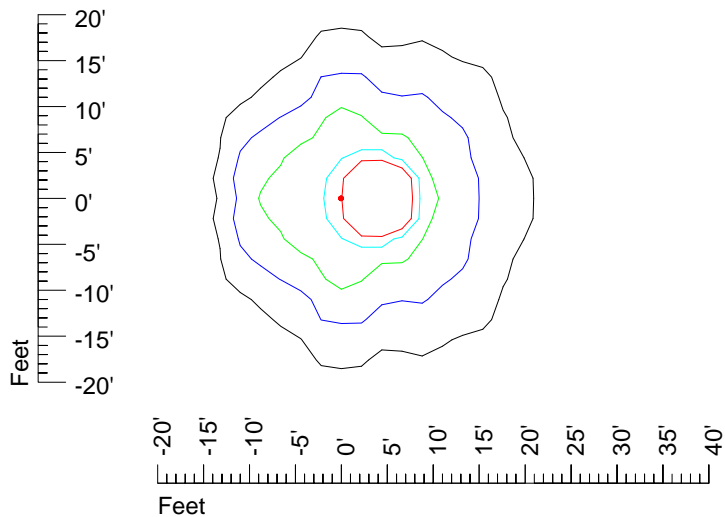

IES Photometric files E430

Isoline template 7' mounting height

Isoline values — 0.1 fc — 0.25 fc — 0.5 fc — 1.0 fc — 2.0 fc

Mounting height 7' Tilt 0°

Mounting height 7' Tilt 30°

Mounting height 7' Tilt 15°

Mounting height 7' Tilt 45°

IES Photometric files E430

Isoline template 9' mounting height

Isoline values — 0.1 fc — 0.25 fc — 0.5 fc — 1.0 fc — 2.0 fc

Mounting height 9' Tilt 0°

Mounting height 9' Tilt 30°

Mounting height 9' Tilt 15°

Mounting height 9' Tilt 45°

IES Photometric files E430

Isoline template 11' mounting height

Isoline values — 0.1 fc — 0.25 fc — 0.5 fc — 1.0 fc — 2.0 fc

Mounting height 11' Tilt 0°

Mounting height 11' Tilt 30°

Mounting height 11' Tilt 15°

Mounting height 11' Tilt 45°

IES Photometric files E430

Isoline template 15' mounting height

Isoline values — 0.1 fc — 0.25 fc — 0.5 fc — 1.0 fc — 2.0 fc