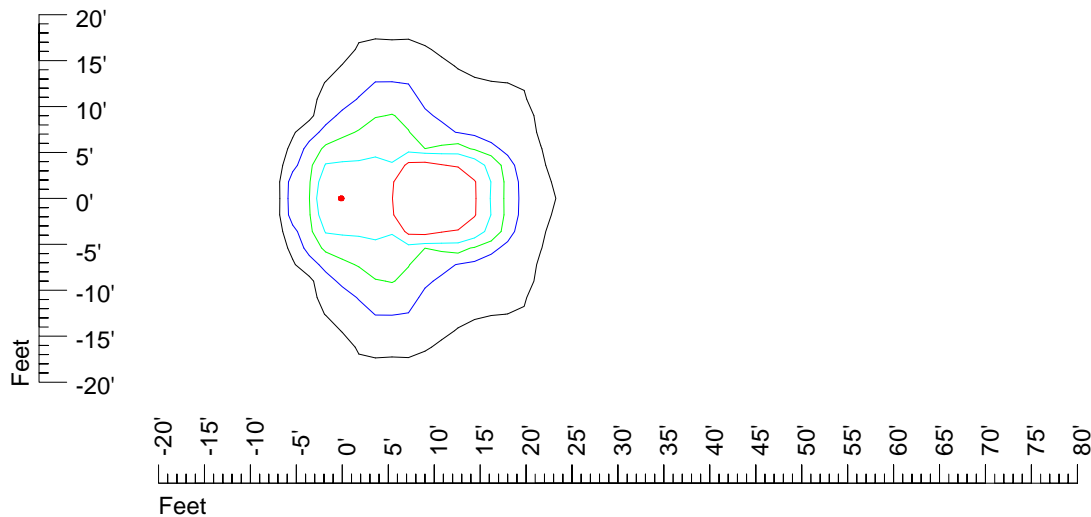

IES Photometric files E430

Isoline template 7' mounting height

Isoline values — 0.1 fc — 0.25 fc — 0.5 fc — 1.0 fc — 2.0 fc

Mounting height 7' Tilt 0°

Mounting height 7' Tilt 30°

Mounting height 7' Tilt 15°

Mounting height 7' Tilt 45°

IES Photometric files E430

Isoline template 9' mounting height

Isoline values — 0.1 fc — 0.25 fc — 0.5 fc — 1.0 fc — 2.0 fc

Mounting height 9' Tilt 0°

Mounting height 9' Tilt 30°

Mounting height 9' Tilt 15°

Mounting height 9' Tilt 45°

IES Photometric files E430

Isoline template 11' mounting height

Isoline values — 0.1 fc — 0.25 fc — 0.5 fc — 1.0 fc — 2.0 fc

Mounting height 11' Tilt 0°