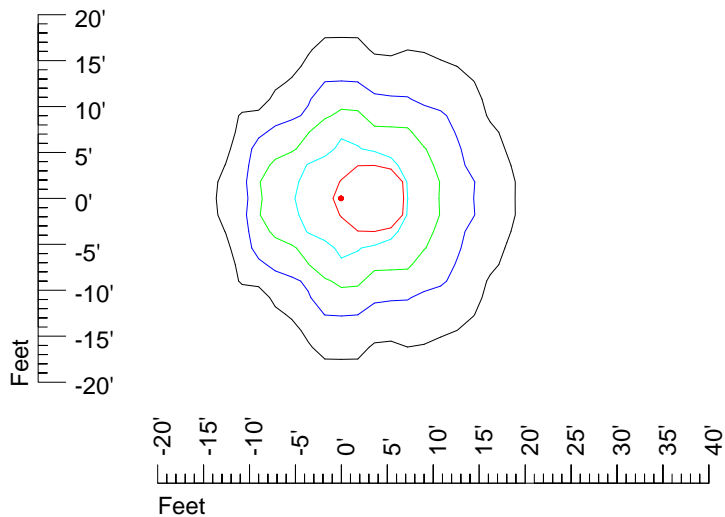

IES Photometric files E430

Isoline template 7' mounting height

Isoline values — 0.1 fc — 0.25 fc — 0.5 fc — 1.0 fc — 2.0 fc

Mounting height 7' Tilt 0°

Mounting height 7' Tilt 30°

Mounting height 7' Tilt 15°

Mounting height 7' Tilt 45°

IES Photometric files E430

Isoline template 9' mounting height

Isoline values — 0.1 fc — 0.25 fc — 0.5 fc — 1.0 fc — 2.0 fc

Mounting height 9' Tilt 0°

Mounting height 9' Tilt 30°

Mounting height 9' Tilt 15°

Mounting height 9' Tilt 45°

IES Photometric files E430

Isoline template 11' mounting height

Isoline values — 0.1 fc — 0.25 fc — 0.5 fc — 1.0 fc — 2.0 fc

Mounting height 11' Tilt 0°

Mounting height 11' Tilt 30°

Mounting height 11' Tilt 15°

Mounting height 11' Tilt 45°

IES Photometric files E430

Isoline template 15' mounting height

Isoline values — 0.1 fc — 0.25 fc — 0.5 fc — 1.0 fc — 2.0 fc