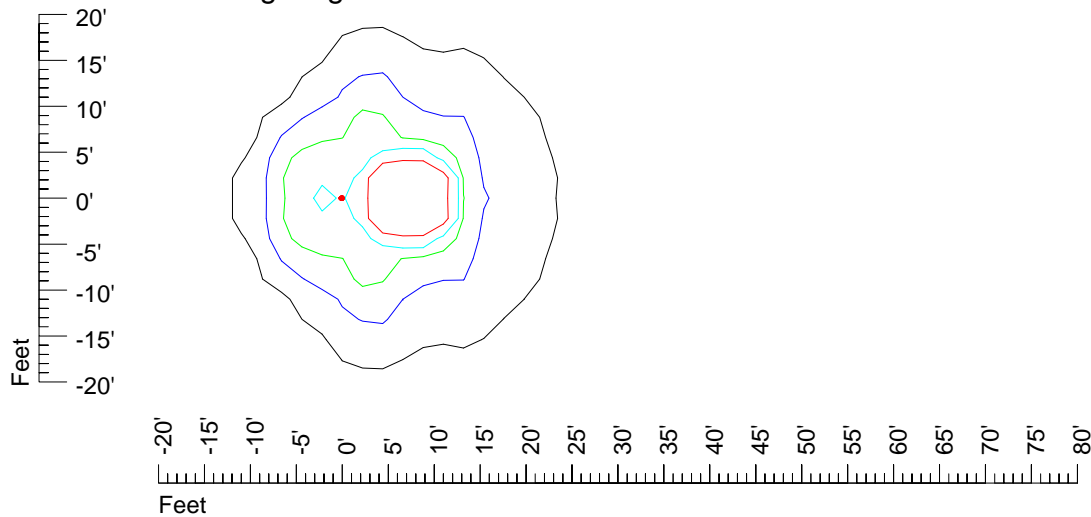

IES Photometric files E430

Isoline template 7' mounting height

Isoline values — 0.1 fc — 0.25 fc — 0.5 fc — 1.0 fc — 2.0 fc

Mounting height 7' Tilt 0°

Mounting height 7' Tilt 30°

Mounting height 7' Tilt 15°

Mounting height 7' Tilt 45°

IES Photometric files E430

Isoline template 9' mounting height

Isoline values — 0.1 fc — 0.25 fc — 0.5 fc — 1.0 fc — 2.0 fc

Mounting height 9' Tilt 0°

Mounting height 9' Tilt 30°

Mounting height 9' Tilt 15°

Mounting height 9' Tilt 45°

IES Photometric files E430

Isoline template 11' mounting height

Isoline values — 0.1 fc — 0.25 fc — 0.5 fc — 1.0 fc — 2.0 fc

Mounting height 11' Tilt 0°

Mounting height 11' Tilt 30°

Mounting height 11' Tilt 15°

Mounting height 11' Tilt 45°

IES Photometric files E430

Isoline template 15' mounting height

Isoline values — 0.1 fc — 0.25 fc — 0.5 fc — 1.0 fc — 2.0 fc