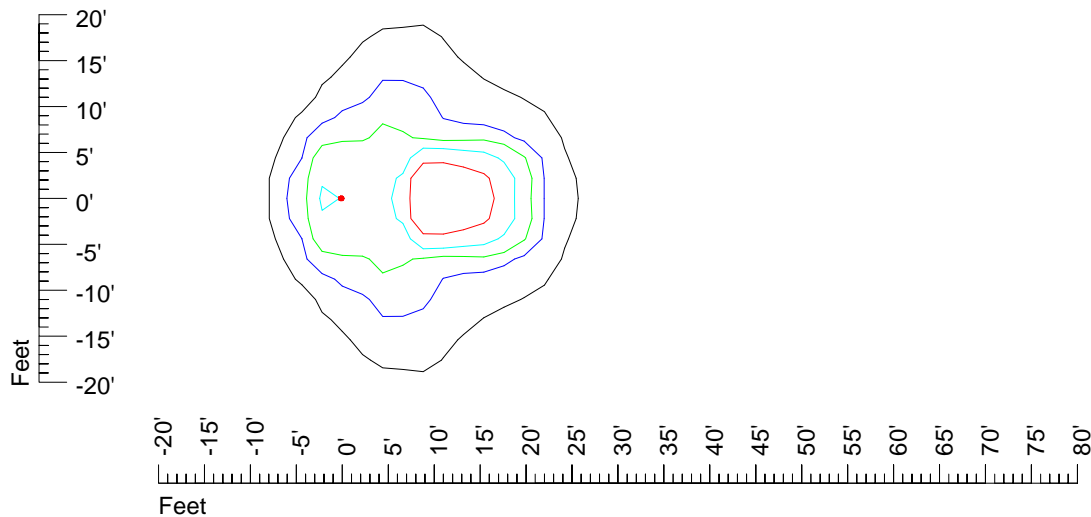

IES Photometric files E430

Isoline template 7' mounting height

Isoline values — 0.1 fc — 0.25 fc — 0.5 fc — 1.0 fc — 2.0 fc

Mounting height 7' Tilt 0°

Mounting height 7' Tilt 30°

Mounting height 7' Tilt 15°

Mounting height 7' Tilt 45°

IES Photometric files E430

Isoline template 9' mounting height

Isoline values — 0.1 fc — 0.25 fc — 0.5 fc — 1.0 fc — 2.0 fc

Mounting height 9' Tilt 0°

Mounting height 9' Tilt 30°

Mounting height 9' Tilt 15°

Mounting height 9' Tilt 45°

IES Photometric files E430

Isoline template 11' mounting height

Isoline values — 0.1 fc — 0.25 fc — 0.5 fc — 1.0 fc — 2.0 fc

Mounting height 11' Tilt 0°

Mounting height 11' Tilt 30°

Mounting height 11' Tilt 15°

Mounting height 11' Tilt 45°

IES Photometric files E430

Isoline template 15' mounting height

Isoline values — 0.1 fc — 0.25 fc — 0.5 fc — 1.0 fc — 2.0 fc