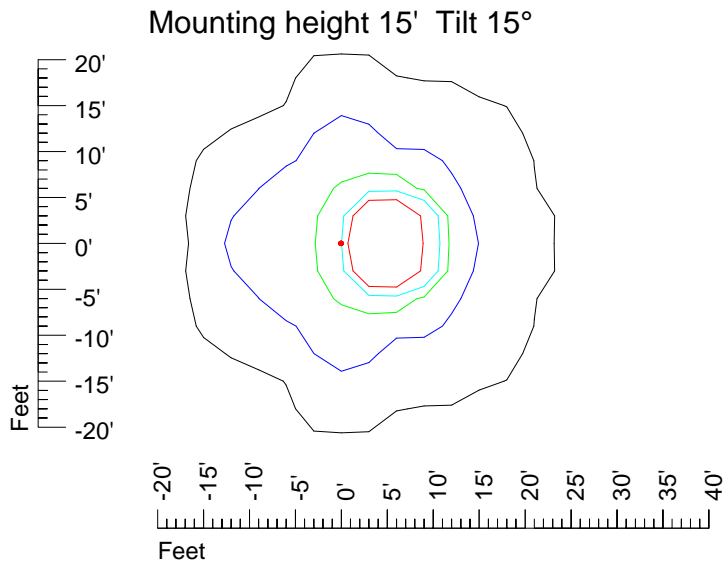

IES Photometric files E430

Isoline template 7' mounting height

Isoline values — 0.1 fc — 0.25 fc — 0.5 fc — 1.0 fc — 2.0 fc

Mounting height 7' Tilt 0°

Mounting height 7' Tilt 30°

Mounting height 7' Tilt 15°

Mounting height 7' Tilt 45°

IES Photometric files E430

Isoline template 9' mounting height

Isoline values — 0.1 fc — 0.25 fc — 0.5 fc — 1.0 fc — 2.0 fc

Mounting height 9' Tilt 0°

Mounting height 9' Tilt 30°

Mounting height 9' Tilt 15°

Mounting height 9' Tilt 45°

IES Photometric files E430

Isoline template 11' mounting height

Isoline values — 0.1 fc — 0.25 fc — 0.5 fc — 1.0 fc — 2.0 fc

Mounting height 11' Tilt 0°

Mounting height 11' Tilt 30°

Mounting height 11' Tilt 15°

Mounting height 11' Tilt 45°

IES Photometric files E430

Isoline template 15' mounting height

Isoline values — 0.1 fc — 0.25 fc — 0.5 fc — 1.0 fc — 2.0 fc