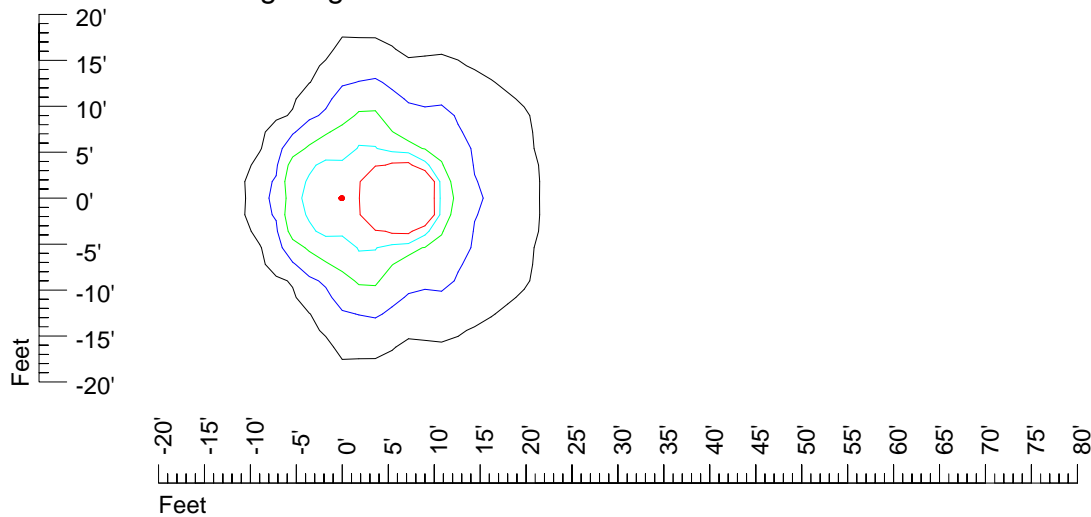

IES Photometric files E430

Isoline template 7' mounting height

Isoline values — 0.1 fc — 0.25 fc — 0.5 fc — 1.0 fc — 2.0 fc

Mounting height 7' Tilt 0°

Mounting height 7' Tilt 30°

Mounting height 7' Tilt 15°

Mounting height 7' Tilt 45°

IES Photometric files E430

Isoline template 9' mounting height

Isoline values — 0.1 fc — 0.25 fc — 0.5 fc — 1.0 fc — 2.0 fc

Mounting height 9' Tilt 0°

Mounting height 9' Tilt 30°

Mounting height 9' Tilt 15°

Mounting height 9' Tilt 45°

IES Photometric files E430

Isoline template 11' mounting height

Isoline values — 0.1 fc — 0.25 fc — 0.5 fc — 1.0 fc — 2.0 fc

Mounting height 11' Tilt 0°