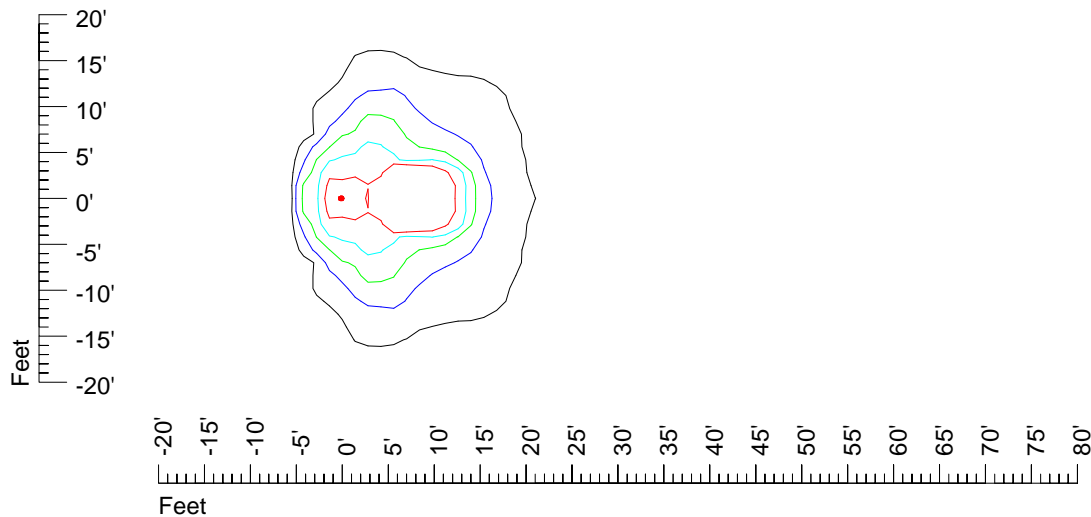

IES Photometric files E430

Isoline template 7' mounting height

Isoline values — 0.1 fc — 0.25 fc — 0.5 fc — 1.0 fc — 2.0 fc

Mounting height 7' Tilt 0°

Mounting height 7' Tilt 30°

Mounting height 7' Tilt 15°

Mounting height 7' Tilt 45°

IES Photometric files E430

Isoline template 9' mounting height

Isoline values — 0.1 fc — 0.25 fc — 0.5 fc — 1.0 fc — 2.0 fc

Mounting height 9' Tilt 0°

Mounting height 9' Tilt 30°

Mounting height 9' Tilt 15°

Mounting height 9' Tilt 45°

IES Photometric files E430

Isoline template 11' mounting height

Isoline values — 0.1 fc — 0.25 fc — 0.5 fc — 1.0 fc — 2.0 fc

Mounting height 11' Tilt 0°

Mounting height 11' Tilt 30°

Mounting height 11' Tilt 15°

Mounting height 11' Tilt 45°

IES Photometric files E430

Isoline template 15' mounting height

Isoline values — 0.1 fc — 0.25 fc — 0.5 fc — 1.0 fc — 2.0 fc