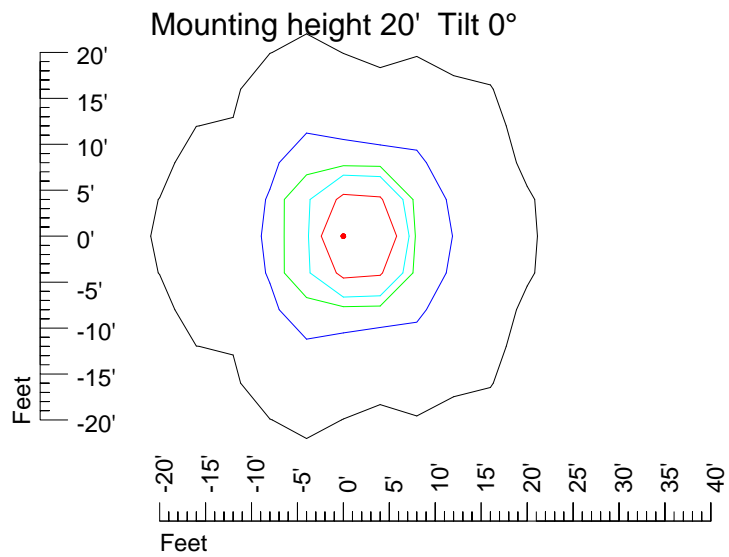

IES Photometric files E430

Isoline template 20' mounting height

Isoline values — 0.1 fc — 0.25 fc — 0.5 fc — 1.0 fc — 2.0 fc