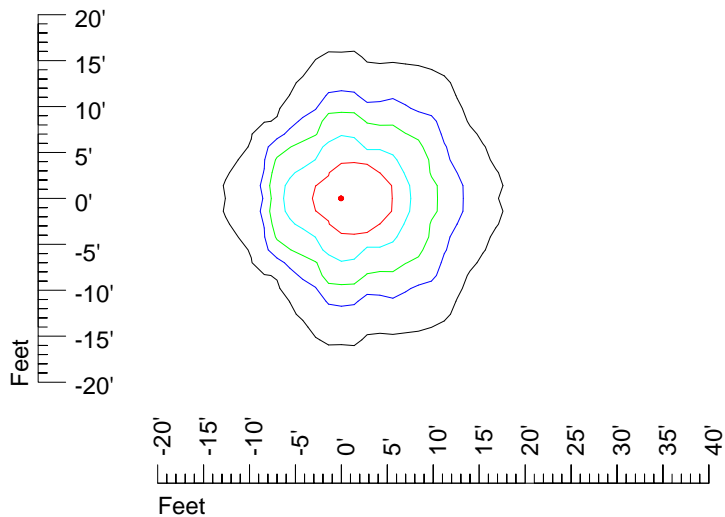

IES Photometric files E430

Isoline template 7' mounting height

Isoline values — 0.1 fc — 0.25 fc — 0.5 fc — 1.0 fc — 2.0 fc

Mounting height 7' Tilt 0°

Mounting height 7' Tilt 30°

Mounting height 7' Tilt 15°

Mounting height 7' Tilt 45°

IES Photometric files E430

Isoline template 9' mounting height

Isoline values — 0.1 fc — 0.25 fc — 0.5 fc — 1.0 fc — 2.0 fc

Mounting height 9' Tilt 0°

Mounting height 9' Tilt 30°

Mounting height 9' Tilt 15°

Mounting height 9' Tilt 45°

IES Photometric files E430

Isoline template 11' mounting height

Isoline values — 0.1 fc — 0.25 fc — 0.5 fc — 1.0 fc — 2.0 fc

Mounting height 11' Tilt 0°

Mounting height 11' Tilt 30°

Mounting height 11' Tilt 15°

Mounting height 11' Tilt 45°

IES Photometric files E430

Isoline template 15' mounting height

Isoline values — 0.1 fc — 0.25 fc — 0.5 fc — 1.0 fc — 2.0 fc