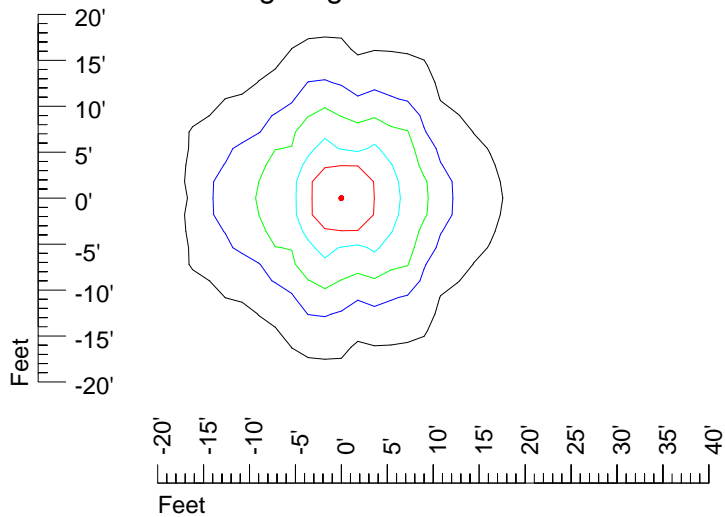

IES Photometric files E430

Isoline template 7' mounting height

Isoline values — 0.1 fc — 0.25 fc — 0.5 fc — 1.0 fc — 2.0 fc

Mounting height 7' Tilt 0°

Mounting height 7' Tilt 30°

Mounting height 7' Tilt 15°

Mounting height 7' Tilt 45°

IES Photometric files E430

Isoline template 9' mounting height

Isoline values — 0.1 fc — 0.25 fc — 0.5 fc — 1.0 fc — 2.0 fc

Mounting height 9' Tilt 0°

Mounting height 9' Tilt 30°

Mounting height 9' Tilt 15°

Mounting height 9' Tilt 45°

IES Photometric files E430

Isoline template 11' mounting height

Isoline values — 0.1 fc — 0.25 fc — 0.5 fc — 1.0 fc — 2.0 fc

Mounting height 11' Tilt 0°

Mounting height 11' Tilt 30°

Mounting height 11' Tilt 15°

Mounting height 11' Tilt 45°

IES Photometric files E430

Isoline template 15' mounting height

Isoline values — 0.1 fc — 0.25 fc — 0.5 fc — 1.0 fc — 2.0 fc