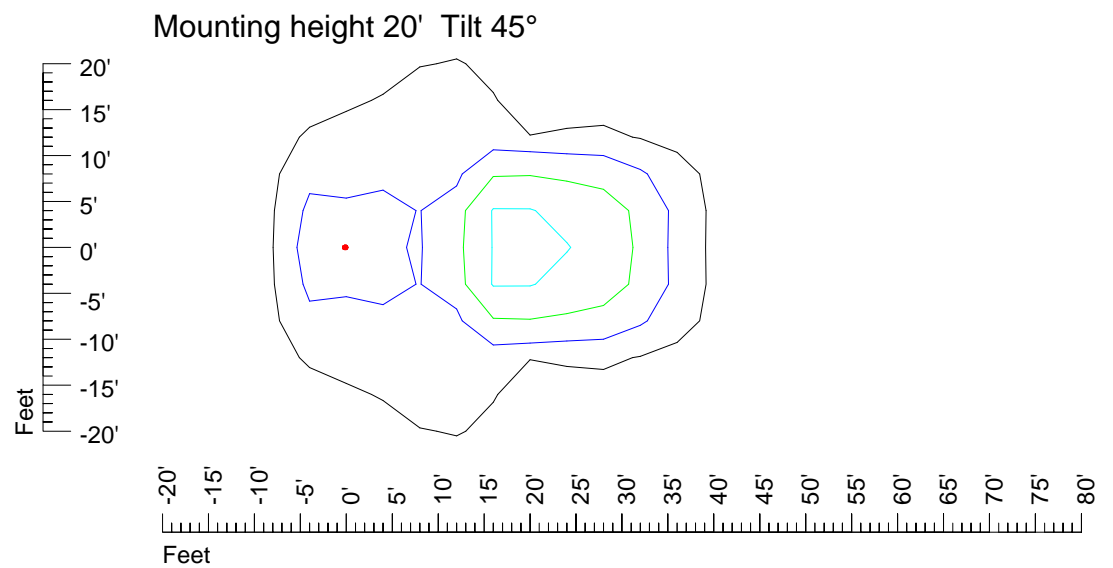

IES Photometric files E430

Isoline template 20' mounting height

Isoline values — 0.1 fc — 0.25 fc — 0.5 fc — 1.0 fc — 2.0 fc