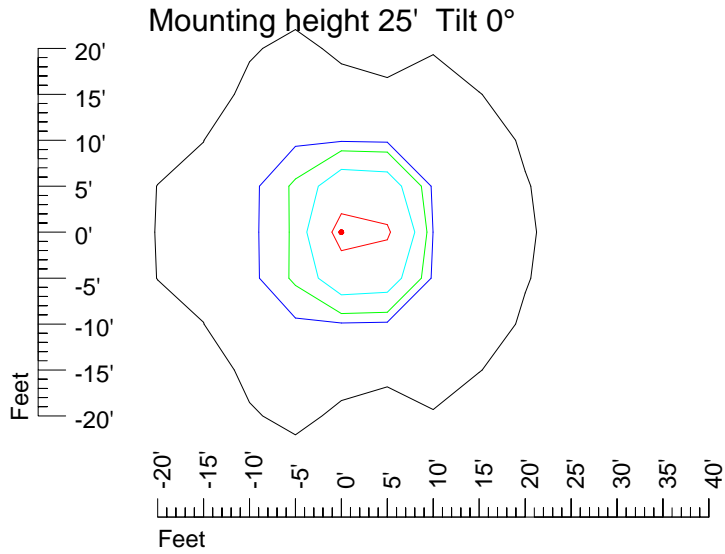

IES Photometric files E430

Isoline template 7' mounting height

Isoline values — 0.1 fc — 0.25 fc — 0.5 fc — 1.0 fc — 2.0 fc

Mounting height 7' Tilt 0°

Mounting height 7' Tilt 30°

Mounting height 7' Tilt 15°

Mounting height 7' Tilt 45°

IES Photometric files E430

Isoline template 9' mounting height

Isoline values — 0.1 fc — 0.25 fc — 0.5 fc — 1.0 fc — 2.0 fc

Mounting height 9' Tilt 0°

Mounting height 9' Tilt 30°

Mounting height 11' Tilt 30°

Mounting height 11' Tilt 15°

Mounting height 11' Tilt 45°

IES Photometric files E430

Isoline template 15' mounting height

Isoline values — 0.1 fc — 0.25 fc — 0.5 fc — 1.0 fc — 2.0 fc

IES Photometric files E430

Isoline template 20' mounting height

Isoline values — 0.1 fc — 0.25 fc — 0.5 fc — 1.0 fc — 2.0 fc

IES Photometric files E430

Isoline template 25' mounting height

Isoline values — 0.1 fc — 0.25 fc — 0.5 fc — 1.0 fc — 2.0 fc