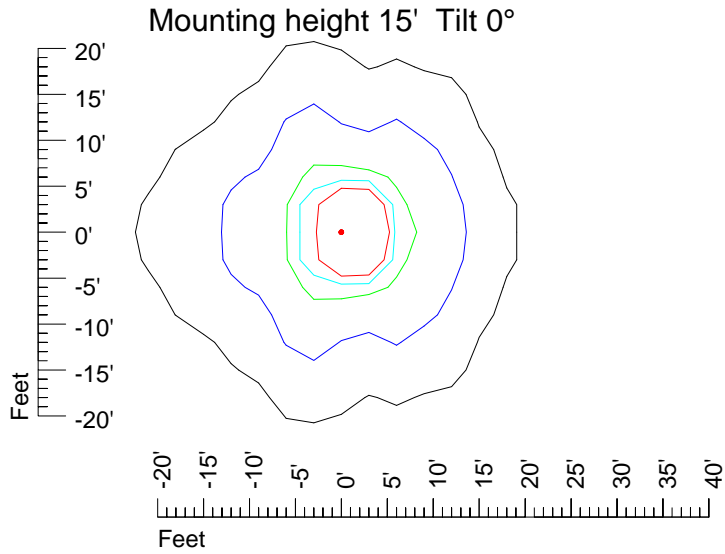

IES Photometric files E430

Isoline template 7' mounting height

Isoline values — 0.1 fc — 0.25 fc — 0.5 fc — 1.0 fc — 2.0 fc

Mounting height 7' Tilt 0°

Mounting height 7' Tilt 30°

Mounting height 7' Tilt 15°

Mounting height 7' Tilt 45°

IES Photometric files E430

Isoline template 9' mounting height

Isoline values — 0.1 fc — 0.25 fc — 0.5 fc — 1.0 fc — 2.0 fc

Mounting height 9' Tilt 0°

Mounting height 9' Tilt 30°

Mounting height 9' Tilt 15°

Mounting height 9' Tilt 45°

IES Photometric files E430

Isoline template 11' mounting height

Isoline values — 0.1 fc — 0.25 fc — 0.5 fc — 1.0 fc — 2.0 fc

Mounting height 11' Tilt 0°

Mounting height 11' Tilt 30°

Mounting height 11' Tilt 15°

Mounting height 11' Tilt 45°

IES Photometric files E430

Isoline template 15' mounting height

Isoline values — 0.1 fc — 0.25 fc — 0.5 fc — 1.0 fc — 2.0 fc