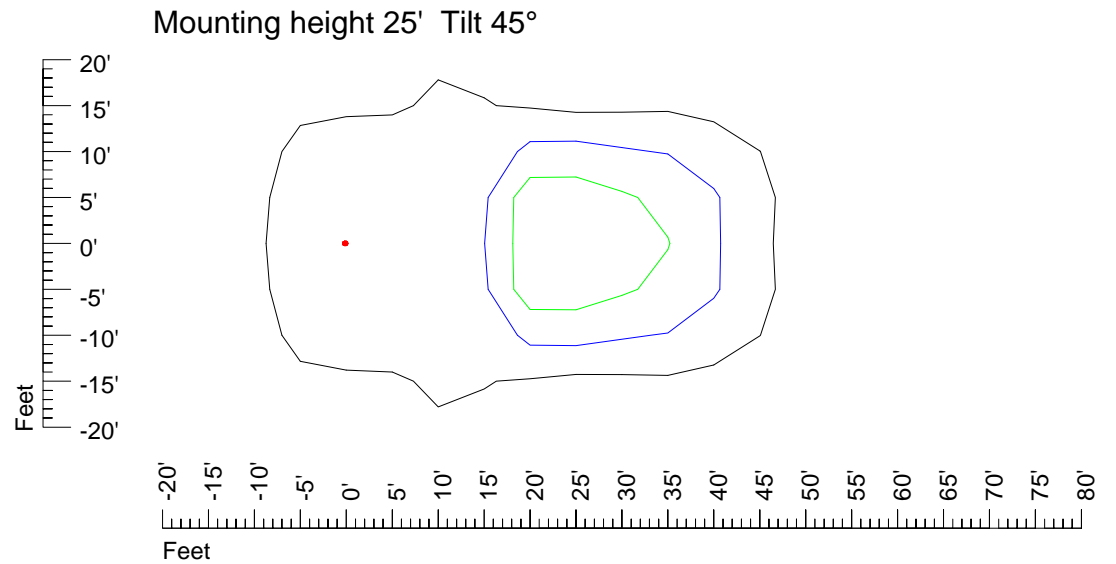

IES Photometric files E430

Isoline template 7' mounting height

Isoline values — 0.1 fc — 0.25 fc — 0.5 fc — 1.0 fc — 2.0 fc

Mounting height 7' Tilt 0°

Mounting height 7' Tilt 30°

Mounting height 7' Tilt 15°

Mounting height 9' Tilt 15°

Mounting height 9' Tilt 45°

IES Photometric files E430

Isoline template 11' mounting height

Isoline values — 0.1 fc — 0.25 fc — 0.5 fc — 1.0 fc — 2.0 fc

Mounting height 11' Tilt 0°

Mounting height 11' Tilt 30°

Mounting height 11' Tilt 15°

Mounting height 11' Tilt 45°

IES Photometric files E430

Isoline template 15' mounting height

Isoline values — 0.1 fc — 0.25 fc — 0.5 fc — 1.0 fc — 2.0 fc

IES Photometric files E430

Isoline template 20' mounting height

Isoline values — 0.1 fc — 0.25 fc — 0.5 fc — 1.0 fc — 2.0 fc

IES Photometric files E430

Isoline template 25' mounting height

Isoline values — 0.1 fc — 0.25 fc — 0.5 fc — 1.0 fc — 2.0 fc