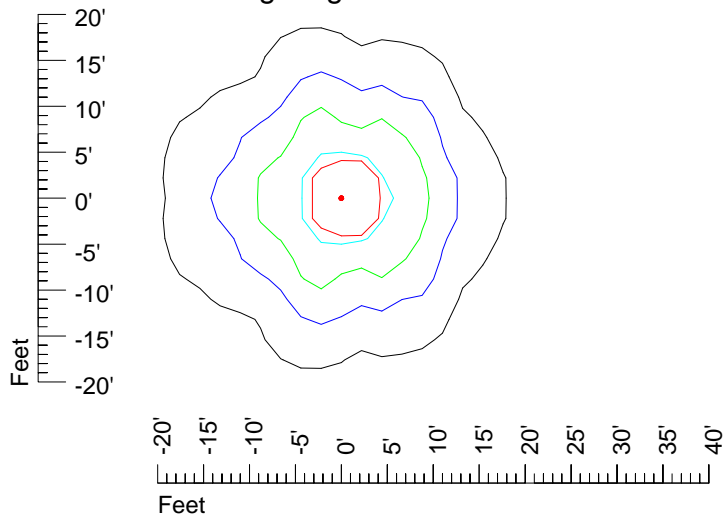

IES Photometric files E430

Isoline template 7' mounting height

Isoline values — 0.1 fc — 0.25 fc — 0.5 fc — 1.0 fc — 2.0 fc

Mounting height 7' Tilt 0°

Mounting height 7' Tilt 30°

Mounting height 7' Tilt 15°

Mounting height 7' Tilt 45°

IES Photometric files E430

Isoline template 9' mounting height

Isoline values — 0.1 fc — 0.25 fc — 0.5 fc — 1.0 fc — 2.0 fc

Mounting height 9' Tilt 0°

Mounting height 9' Tilt 30°

Mounting height 9' Tilt 15°

Mounting height 9' Tilt 45°

IES Photometric files E430

Isoline template 11' mounting height

Isoline values — 0.1 fc — 0.25 fc — 0.5 fc — 1.0 fc — 2.0 fc

Mounting height 11' Tilt 0°

Mounting height 11' Tilt 30°

Mounting height 11' Tilt 15°

Mounting height 11' Tilt 45°

IES Photometric files E430

Isoline template 15' mounting height

Isoline values — 0.1 fc — 0.25 fc — 0.5 fc — 1.0 fc — 2.0 fc