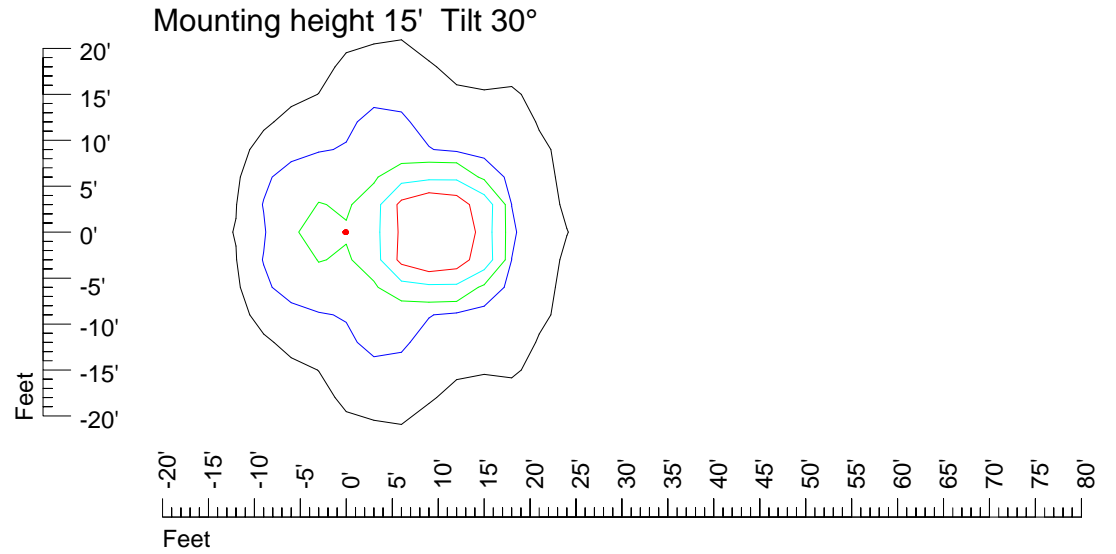

IES Photometric files E430

Isoline template 7' mounting height

Isoline values — 0.1 fc — 0.25 fc — 0.5 fc — 1.0 fc — 2.0 fc

Mounting height 7' Tilt 0°

Mounting height 7' Tilt 30°

Mounting height 7' Tilt 15°

Mounting height 7' Tilt 45°

IES Photometric files E430

Isoline template 9' mounting height

Isoline values — 0.1 fc — 0.25 fc — 0.5 fc — 1.0 fc — 2.0 fc

Mounting height 9' Tilt 0°

Mounting height 9' Tilt 30°

Mounting height 9' Tilt 15°

Mounting height 9' Tilt 45°

IES Photometric files E430

Isoline template 11' mounting height

Isoline values — 0.1 fc — 0.25 fc — 0.5 fc — 1.0 fc — 2.0 fc

Mounting height 11' Tilt 0°

Mounting height 11' Tilt 30°

Mounting height 11' Tilt 15°

Mounting height 11' Tilt 45°

IES Photometric files E430

Isoline template 15' mounting height

Isoline values — 0.1 fc — 0.25 fc — 0.5 fc — 1.0 fc — 2.0 fc