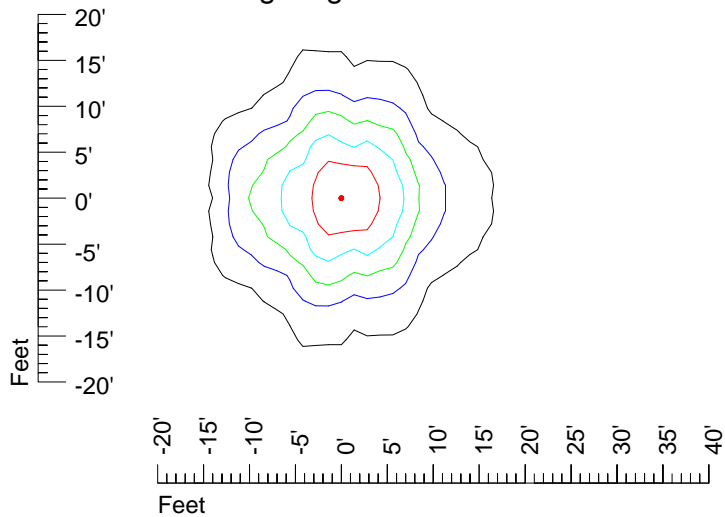

IES Photometric files E430

Isoline template 7' mounting height

Isoline values — 0.1 fc — 0.25 fc — 0.5 fc — 1.0 fc — 2.0 fc

Mounting height 7' Tilt 0°

Mounting height 7' Tilt 30°

Mounting height 7' Tilt 15°

Mounting height 7' Tilt 45°

IES Photometric files E430

Isoline template 9' mounting height

Isoline values — 0.1 fc — 0.25 fc — 0.5 fc — 1.0 fc — 2.0 fc

Mounting height 9' Tilt 0°

Mounting height 9' Tilt 30°

Mounting height 9' Tilt 15°

Mounting height 9' Tilt 45°

IES Photometric files E430

Isoline template 11' mounting height

Isoline values — 0.1 fc — 0.25 fc — 0.5 fc — 1.0 fc — 2.0 fc

Mounting height 11' Tilt 0°

Mounting height 11' Tilt 30°

Mounting height 11' Tilt 15°

Mounting height 11' Tilt 45°

IES Photometric files E430

Isoline template 15' mounting height

Isoline values — 0.1 fc — 0.25 fc — 0.5 fc — 1.0 fc — 2.0 fc