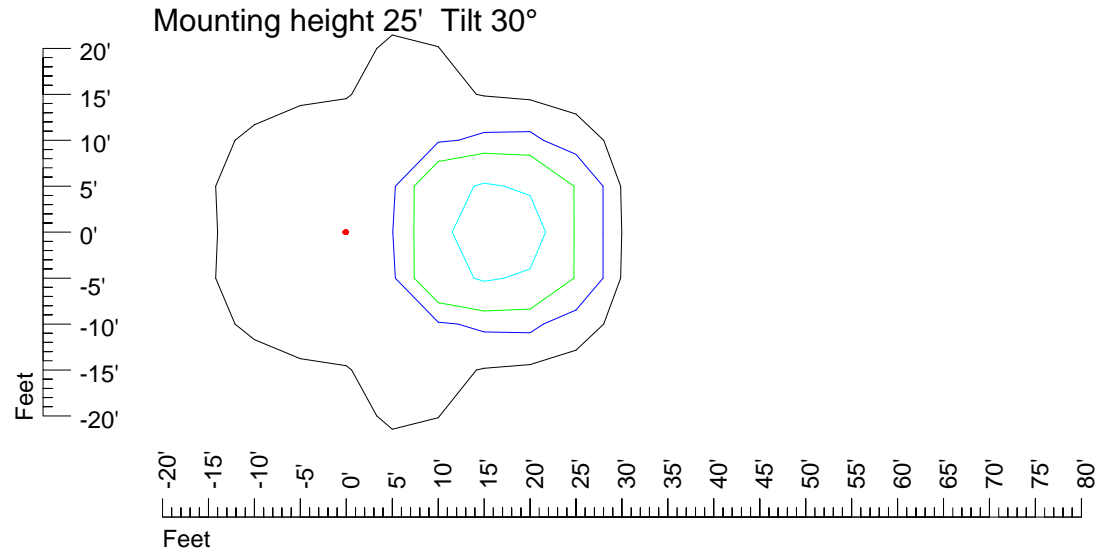

IES Photometric files E430

Isoline template 7' mounting height

Isoline values — 0.1 fc — 0.25 fc — 0.5 fc — 1.0 fc — 2.0 fc

Mounting height 7' Tilt 0°

Mounting height 7' Tilt 30°

Mounting height 7' Tilt 15°

Mounting height 9' Tilt 15°

Mounting height 9' Tilt 45°

IES Photometric files E430

Isoline template 11' mounting height

Isoline values — 0.1 fc — 0.25 fc — 0.5 fc — 1.0 fc — 2.0 fc

Mounting height 11' Tilt 0°

Mounting height 11' Tilt 30°

Mounting height 11' Tilt 15°

Mounting height 11' Tilt 45°

IES Photometric files E430

Isoline template 15' mounting height

Isoline values — 0.1 fc — 0.25 fc — 0.5 fc — 1.0 fc — 2.0 fc

IES Photometric files E430

Isoline template 20' mounting height

Isoline values — 0.1 fc — 0.25 fc — 0.5 fc — 1.0 fc — 2.0 fc

IES Photometric files E430

Isoline template 25' mounting height

Isoline values — 0.1 fc — 0.25 fc — 0.5 fc — 1.0 fc — 2.0 fc