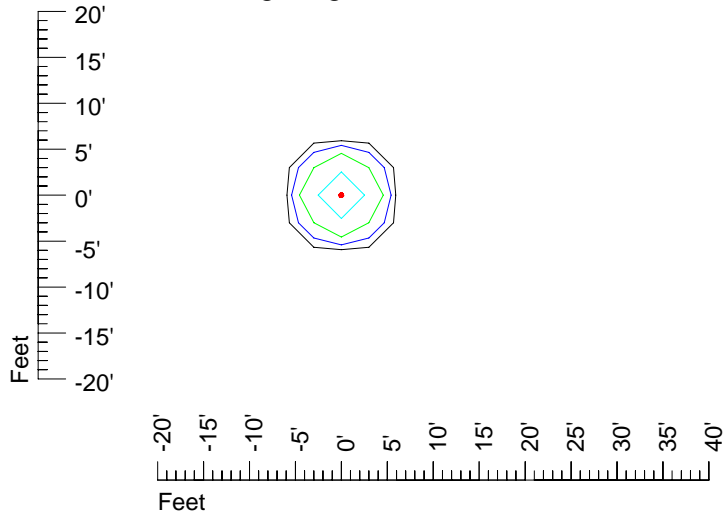

IES Photometric files E319

Isoline template 7' mounting height

Isoline values — 0.1 fc — 0.25 fc — 0.5 fc — 1.0 fc — 2.0 fc

Mounting height 7' Tilt 0°

Mounting height 7' Tilt 30°

Mounting height 7' Tilt 15°

Mounting height 9' Tilt 15°

Mounting height 9' Tilt 45°

IES Photometric files E319

Isoline template 11' mounting height

Isoline values — 0.1 fc — 0.25 fc — 0.5 fc — 1.0 fc — 2.0 fc

Mounting height 11' Tilt 0°

Mounting height 11' Tilt 30°

Mounting height 11' Tilt 15°

Mounting height 11' Tilt 45°

IES Photometric files E319

Isoline template 15' mounting height

Isoline values — 0.1 fc — 0.25 fc — 0.5 fc — 1.0 fc — 2.0 fc

Mounting height 15' Tilt 0°

Mounting height 15' Tilt 30°

Mounting height 15' Tilt 15°

Mounting height 15' Tilt 45°

IES Photometric files E319

Isoline template 20' mounting height

Isoline values — 0.1 fc — 0.25 fc — 0.5 fc — 1.0 fc — 2.0 fc