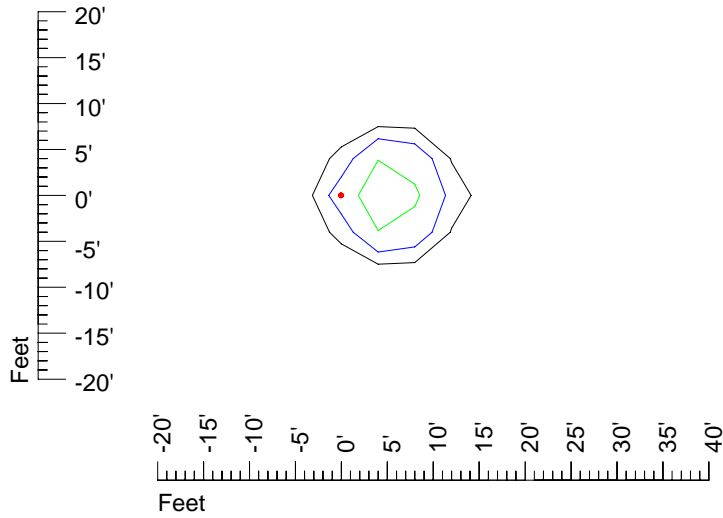

IES Photometric files E319

Isoline template 7' mounting height

Isoline values — 0.1 fc — 0.25 fc — 0.5 fc — 1.0 fc — 2.0 fc

Mounting height 7' Tilt 0°

Mounting height 7' Tilt 30°

Mounting height 7' Tilt 15°

Mounting height 11' Tilt 30°

Mounting height 11' Tilt 15°

Mounting height 11' Tilt 45°

IES Photometric files E319

Isoline template 15' mounting height

Isoline values — 0.1 fc — 0.25 fc — 0.5 fc — 1.0 fc — 2.0 fc

Mounting height 15' Tilt 0°

Mounting height 15' Tilt 30°

Mounting height 15' Tilt 15°

Mounting height 15' Tilt 45°

IES Photometric files E319

Isoline template 20' mounting height

Isoline values — 0.1 fc — 0.25 fc — 0.5 fc — 1.0 fc — 2.0 fc

Mounting height 20' Tilt 0°

Mounting height 20' Tilt 30°

Mounting height 20' Tilt 15°

Mounting height 20' Tilt 45°

IES Photometric files E319

Isoline template 25' mounting height

Isoline values — 0.1 fc — 0.25 fc — 0.5 fc — 1.0 fc — 2.0 fc