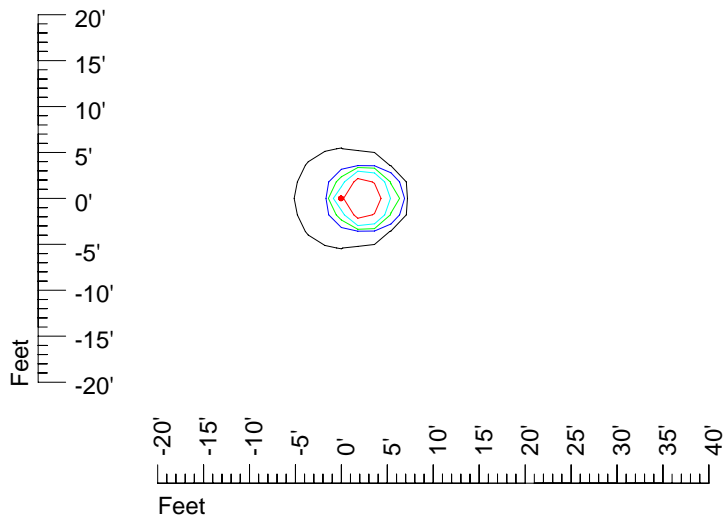

IES Photometric files E319

Isoline template 7' mounting height

Isoline values — 0.1 fc — 0.25 fc — 0.5 fc — 1.0 fc — 2.0 fc

Mounting height 7' Tilt 0°

Mounting height 7' Tilt 30°

Mounting height 7' Tilt 15°

Mounting height 7' Tilt 45°

IES Photometric files E319

Isoline template 9' mounting height

Isoline values — 0.1 fc — 0.25 fc — 0.5 fc — 1.0 fc — 2.0 fc

Mounting height 9' Tilt 0°

Mounting height 9' Tilt 30°

Mounting height 9' Tilt 15°

Mounting height 9' Tilt 45°

IES Photometric files E319

Isoline template 11' mounting height

Isoline values — 0.1 fc — 0.25 fc — 0.5 fc — 1.0 fc — 2.0 fc

Mounting height 11' Tilt 0°

Mounting height 11' Tilt 30°

Mounting height 11' Tilt 15°

Mounting height 11' Tilt 45°

IES Photometric files E319

Isoline template 15' mounting height

Isoline values — 0.1 fc — 0.25 fc — 0.5 fc — 1.0 fc — 2.0 fc