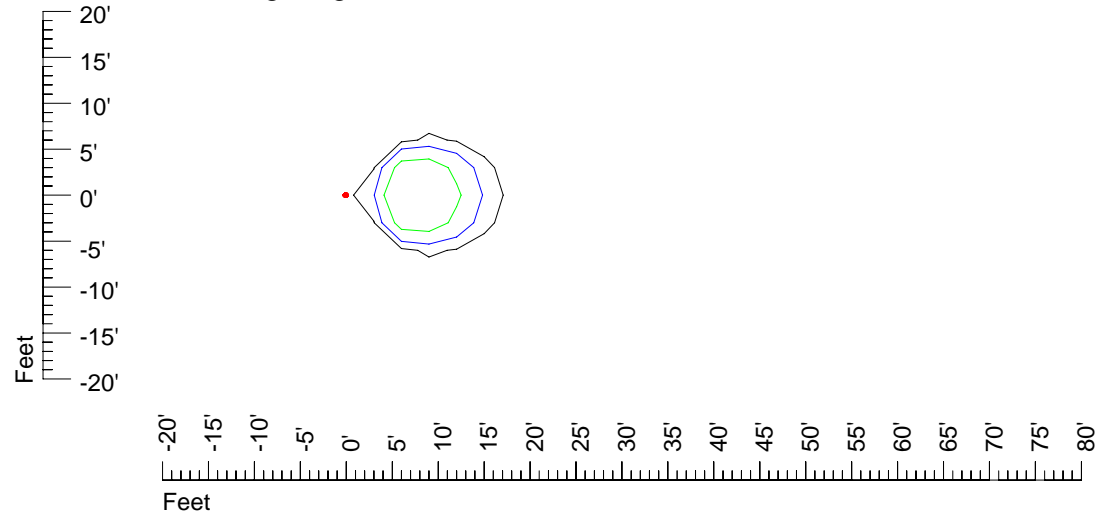

Mounting height 15' Tilt 30°