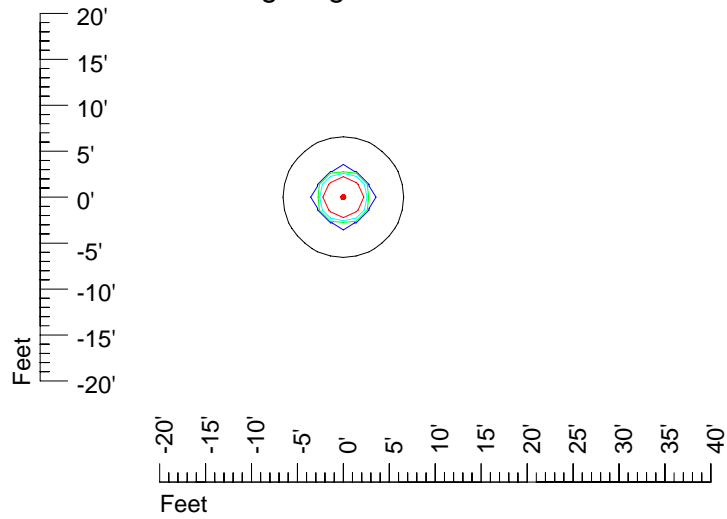

IES Photometric files E319

Isoline template 7' mounting height

Isoline values — 0.1 fc — 0.25 fc — 0.5 fc — 1.0 fc — 2.0 fc

Mounting height 7' Tilt 0°

Mounting height 7' Tilt 30°

Mounting height 7' Tilt 15°

Mounting height 7' Tilt 45°

IES Photometric files E319

Isoline template 9' mounting height

Isoline values — 0.1 fc — 0.25 fc — 0.5 fc — 1.0 fc — 2.0 fc

Mounting height 9' Tilt 0°

Mounting height 9' Tilt 30°

Mounting height 9' Tilt 15°

Mounting height 9' Tilt 45°

IES Photometric files E319

Isoline template 11' mounting height

Isoline values — 0.1 fc — 0.25 fc — 0.5 fc — 1.0 fc — 2.0 fc

Mounting height 11' Tilt 0°

Mounting height 20' Tilt 0°

Mounting height 20' Tilt 30°

Mounting height 20' Tilt 15°

Mounting height 20' Tilt 45°

IES Photometric files E319

Isoline template 25' mounting height

Isoline values — 0.1 fc — 0.25 fc — 0.5 fc — 1.0 fc — 2.0 fc