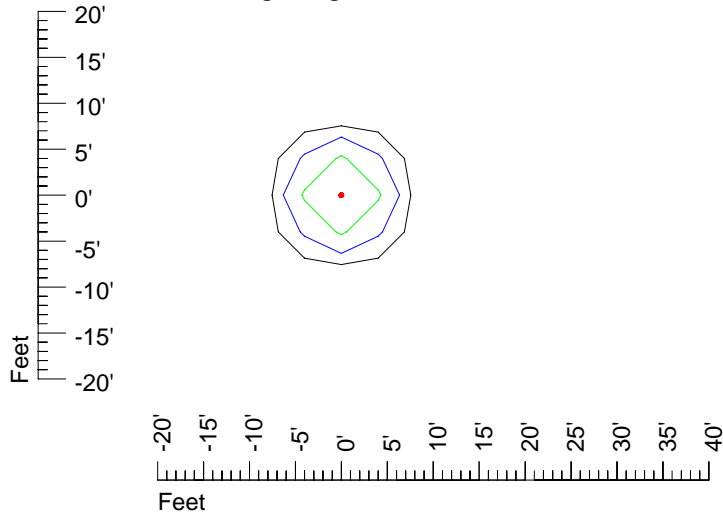

Mounting height 11' Tilt 30°

Mounting height 11' Tilt 15°

Mounting height 11' Tilt 45°

IES Photometric files E319

Isoline template 15' mounting height

Isoline values — 0.1 fc — 0.25 fc — 0.5 fc — 1.0 fc — 2.0 fc

Mounting height 15' Tilt 0°

Mounting height 15' Tilt 30°

Mounting height 15' Tilt 15°

Mounting height 15' Tilt 45°

IES Photometric files E319

Isoline template 20' mounting height

Isoline values — 0.1 fc — 0.25 fc — 0.5 fc — 1.0 fc — 2.0 fc

Mounting height 20' Tilt 0°

Mounting height 20' Tilt 30°

Mounting height 20' Tilt 15°

Mounting height 20' Tilt 45°

IES Photometric files E319

Isoline template 25' mounting height

Isoline values — 0.1 fc — 0.25 fc — 0.5 fc — 1.0 fc — 2.0 fc