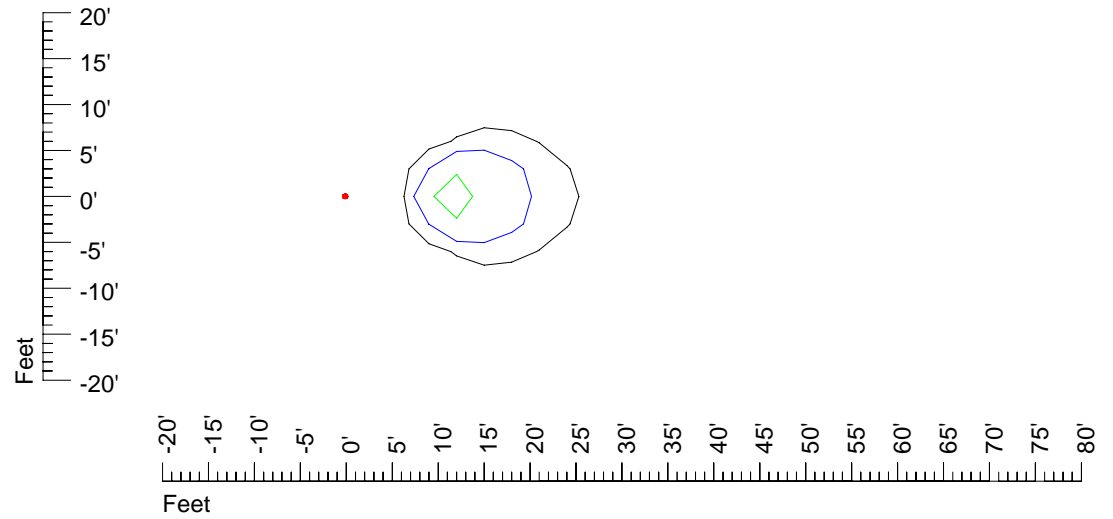

Mounting height 15' Tilt 0°

Mounting height 15' Tilt 30°

Mounting height 15' Tilt 15°

Mounting height 15' Tilt 45°

IES Photometric files E319

Isoline template 20' mounting height

Isoline values — 0.1 fc — 0.25 fc — 0.5 fc — 1.0 fc — 2.0 fc