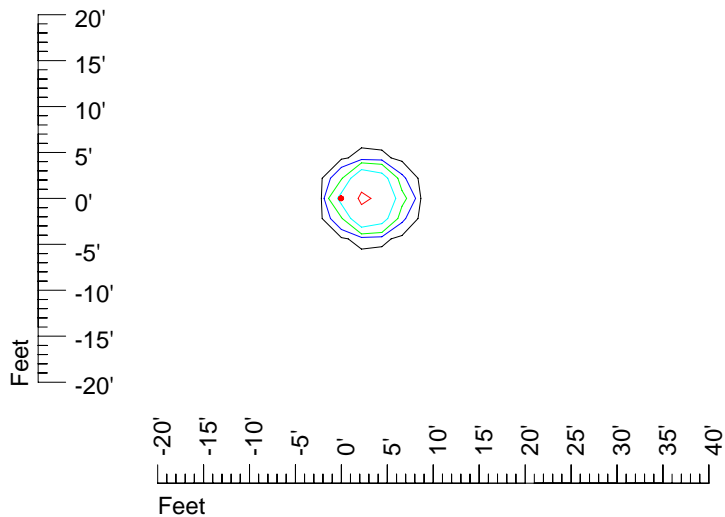

IES Photometric files E319

Isoline template 7' mounting height

Isoline values — 0.1 fc — 0.25 fc — 0.5 fc — 1.0 fc — 2.0 fc

Mounting height 7' Tilt 0°

Mounting height 7' Tilt 30°

Mounting height 7' Tilt 15°

Mounting height 7' Tilt 45°

IES Photometric files E319

Isoline template 9' mounting height

Isoline values — 0.1 fc — 0.25 fc — 0.5 fc — 1.0 fc — 2.0 fc

Mounting height 9' Tilt 0°

Mounting height 9' Tilt 30°

Mounting height 9' Tilt 15°

Mounting height 9' Tilt 45°

IES Photometric files E319

Isoline template 11' mounting height

Isoline values — 0.1 fc — 0.25 fc — 0.5 fc — 1.0 fc — 2.0 fc

Mounting height 11' Tilt 0°

Mounting height 11' Tilt 30°

Mounting height 11' Tilt 15°

Mounting height 11' Tilt 45°

IES Photometric files E319

Isoline template 15' mounting height

Isoline values — 0.1 fc — 0.25 fc — 0.5 fc — 1.0 fc — 2.0 fc