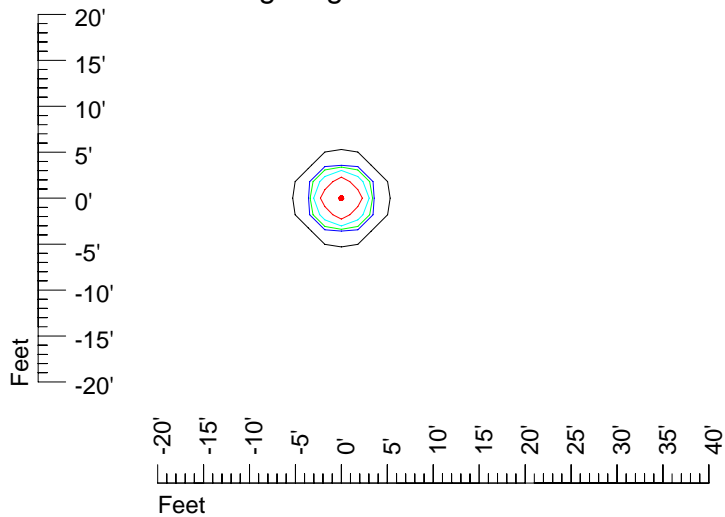

IES Photometric files E319

Isoline template 7' mounting height

Isoline values — 0.1 fc — 0.25 fc — 0.5 fc — 1.0 fc — 2.0 fc

Mounting height 7' Tilt 0°

Mounting height 7' Tilt 30°

Mounting height 7' Tilt 15°

Mounting height 7' Tilt 45°

IES Photometric files E319

Isoline template 9' mounting height

Isoline values — 0.1 fc — 0.25 fc — 0.5 fc — 1.0 fc — 2.0 fc

Mounting height 9' Tilt 0°

Mounting height 9' Tilt 30°

Mounting height 9' Tilt 15°

Mounting height 9' Tilt 45°

IES Photometric files E319

Isoline template 11' mounting height

Isoline values — 0.1 fc — 0.25 fc — 0.5 fc — 1.0 fc — 2.0 fc

Mounting height 11' Tilt 0°

Mounting height 11' Tilt 30°

Mounting height 11' Tilt 15°

Mounting height 11' Tilt 45°

IES Photometric files E319

Isoline template 15' mounting height

Isoline values — 0.1 fc — 0.25 fc — 0.5 fc — 1.0 fc — 2.0 fc