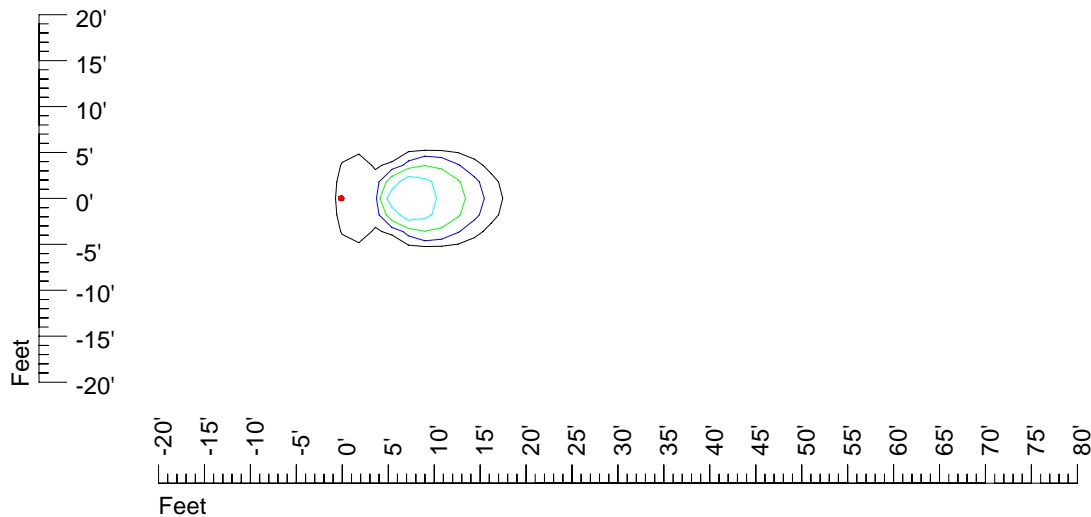

Mounting height 9' Tilt 45°