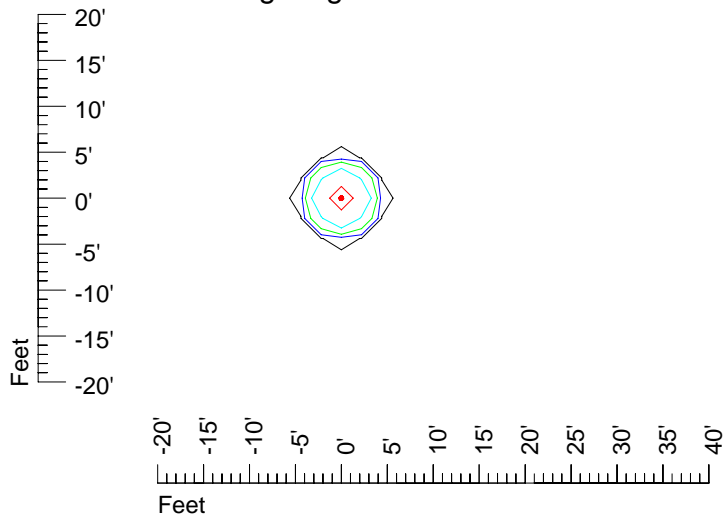

IES Photometric files E319

Isoline template 7' mounting height

Isoline values — 0.1 fc — 0.25 fc — 0.5 fc — 1.0 fc — 2.0 fc

Mounting height 7' Tilt 0°

Mounting height 7' Tilt 30°

Mounting height 7' Tilt 15°

Mounting height 7' Tilt 45°

IES Photometric files E319

Isoline template 9' mounting height

Isoline values — 0.1 fc — 0.25 fc — 0.5 fc — 1.0 fc — 2.0 fc

Mounting height 9' Tilt 0°

Mounting height 9' Tilt 30°

Mounting height 9' Tilt 15°

Mounting height 9' Tilt 45°

IES Photometric files E319

Isoline template 11' mounting height

Isoline values — 0.1 fc — 0.25 fc — 0.5 fc — 1.0 fc — 2.0 fc

Mounting height 11' Tilt 0°

Mounting height 11' Tilt 30°

Mounting height 11' Tilt 15°

Mounting height 11' Tilt 45°

IES Photometric files E319

Isoline template 15' mounting height

Isoline values — 0.1 fc — 0.25 fc — 0.5 fc — 1.0 fc — 2.0 fc