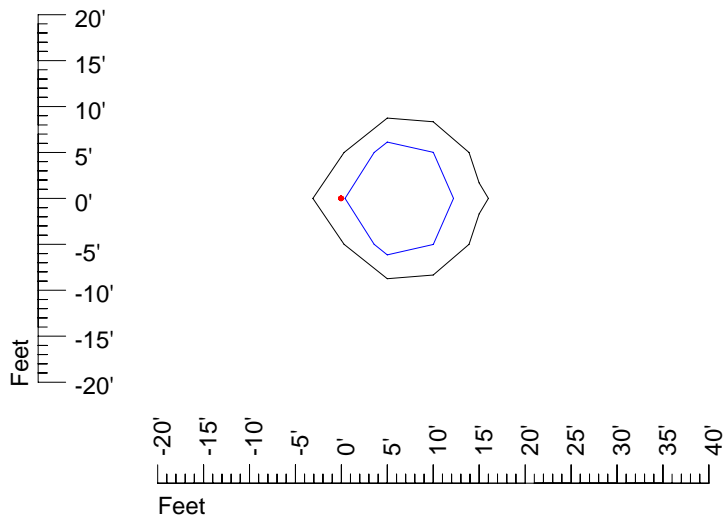

Mounting height 11' Tilt 30°

Mounting height 11' Tilt 15°

Mounting height 11' Tilt 45°

IES Photometric files E319

Isoline template 15' mounting height

Isoline values — 0.1 fc — 0.25 fc — 0.5 fc — 1.0 fc — 2.0 fc

Mounting height 15' Tilt 0°

Mounting height 15' Tilt 30°

Mounting height 15' Tilt 15°

Mounting height 15' Tilt 45°

IES Photometric files E319

Isoline template 20' mounting height

Isoline values — 0.1 fc — 0.25 fc — 0.5 fc — 1.0 fc — 2.0 fc

Mounting height 20' Tilt 0°

Mounting height 20' Tilt 30°

Mounting height 20' Tilt 15°

Mounting height 20' Tilt 45°

IES Photometric files E319

Isoline template 25' mounting height

Isoline values — 0.1 fc — 0.25 fc — 0.5 fc — 1.0 fc — 2.0 fc

Mounting height 25' Tilt 0°

Mounting height 25' Tilt 30°

Mounting height 25' Tilt 15°

Mounting height 25' Tilt 45°

IES Photometric files E319

Isoline template 30' mounting height

Isoline values — 0.1 fc — 0.25 fc — 0.5 fc — 1.0 fc — 2.0 fc