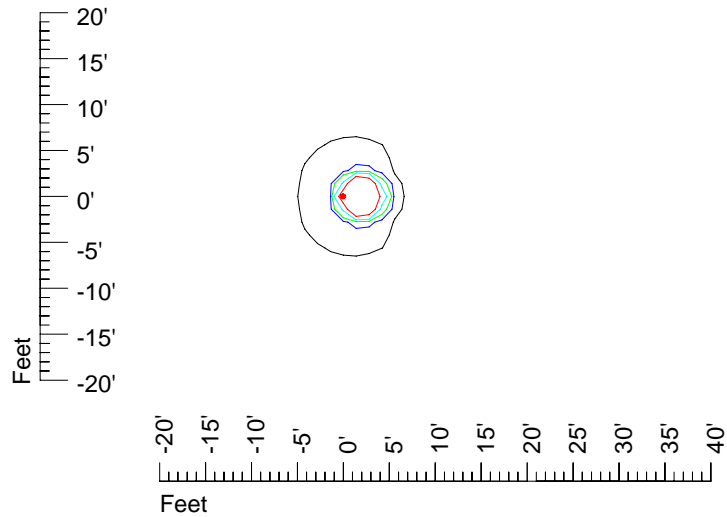

IES Photometric files E319

Isoline template 7' mounting height

Isoline values — 0.1 fc — 0.25 fc — 0.5 fc — 1.0 fc — 2.0 fc

Mounting height 7' Tilt 0°

Mounting height 7' Tilt 30°

Mounting height 7' Tilt 15°

Mounting height 7' Tilt 45°

IES Photometric files E319

Isoline template 9' mounting height

Isoline values — 0.1 fc — 0.25 fc — 0.5 fc — 1.0 fc — 2.0 fc

Mounting height 9' Tilt 0°

Mounting height 9' Tilt 30°

Mounting height 9' Tilt 15°

Mounting height 9' Tilt 45°

IES Photometric files E319

Isoline template 11' mounting height

Isoline values — 0.1 fc — 0.25 fc — 0.5 fc — 1.0 fc — 2.0 fc

Mounting height 11' Tilt 0°

Mounting height 20' Tilt 0°

Mounting height 20' Tilt 30°

Mounting height 20' Tilt 15°

Mounting height 20' Tilt 45°

IES Photometric files E319

Isoline template 25' mounting height

Isoline values — 0.1 fc — 0.25 fc — 0.5 fc — 1.0 fc — 2.0 fc