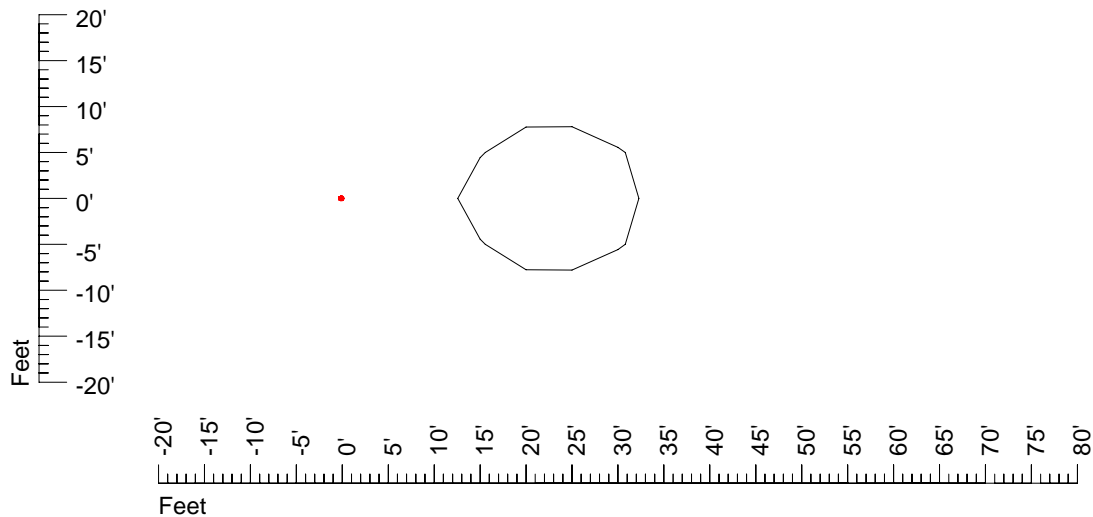

Mounting height 20' Tilt 0°

Mounting height 20' Tilt 30°

Mounting height 20' Tilt 15°

Mounting height 20' Tilt 45°

IES Photometric files E319

Isoline template 25' mounting height

Isoline values — 0.1 fc — 0.25 fc — 0.5 fc — 1.0 fc — 2.0 fc

Mounting height 25' Tilt 0°

Mounting height 25' Tilt 30°

Mounting height 25' Tilt 15°

Mounting height 25' Tilt 45°

IES Photometric files E319

Isoline template 30' mounting height

Isoline values — 0.1 fc — 0.25 fc — 0.5 fc — 1.0 fc — 2.0 fc