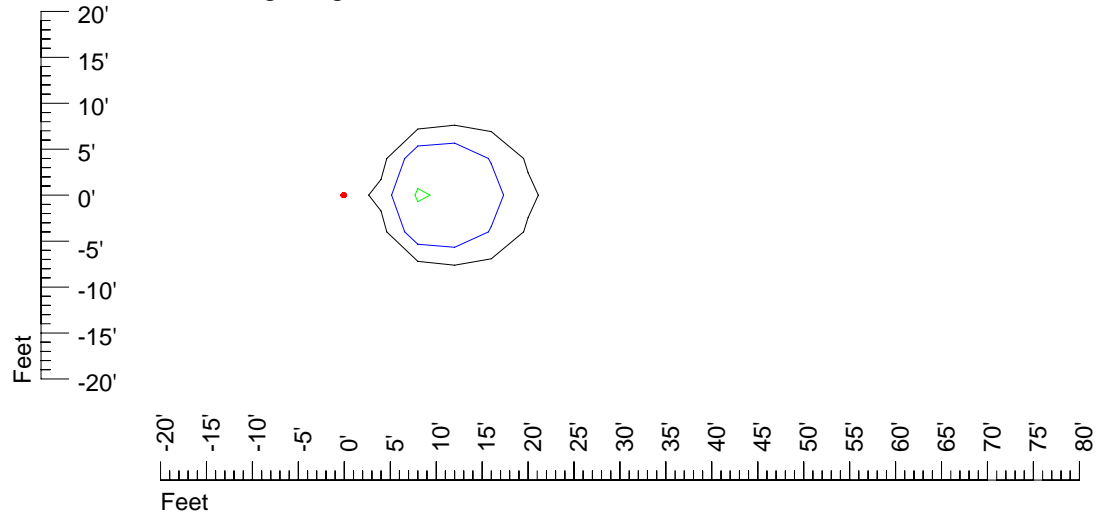

Mounting height 20' Tilt 30°