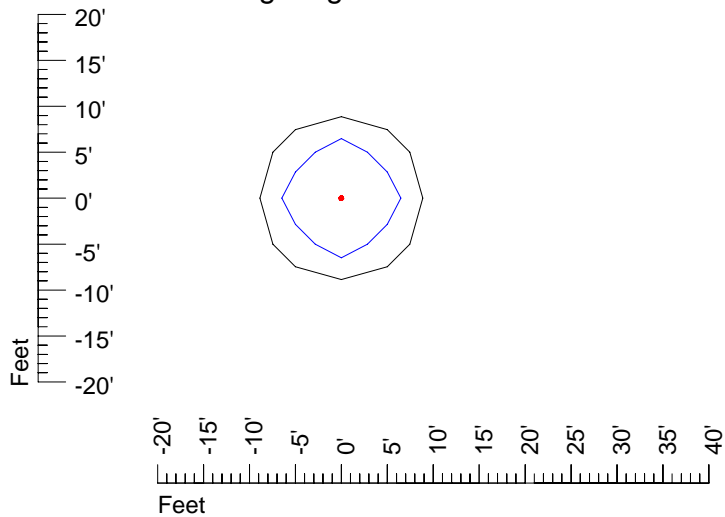

Mounting height 15' Tilt 0°

Mounting height 15' Tilt 30°

Mounting height 15' Tilt 15°

Mounting height 15' Tilt 45°

IES Photometric files E319

Isoline template 20' mounting height

Isoline values — 0.1 fc — 0.25 fc — 0.5 fc — 1.0 fc — 2.0 fc

Mounting height 20' Tilt 0°

Mounting height 20' Tilt 30°

Mounting height 20' Tilt 15°

Mounting height 20' Tilt 45°

IES Photometric files E319

Isoline template 25' mounting height

Isoline values — 0.1 fc — 0.25 fc — 0.5 fc — 1.0 fc — 2.0 fc

Mounting height 25' Tilt 0°

Mounting height 25' Tilt 30°

Mounting height 25' Tilt 15°

Mounting height 25' Tilt 45°

IES Photometric files E319

Isoline template 30' mounting height

Isoline values — 0.1 fc — 0.25 fc — 0.5 fc — 1.0 fc — 2.0 fc