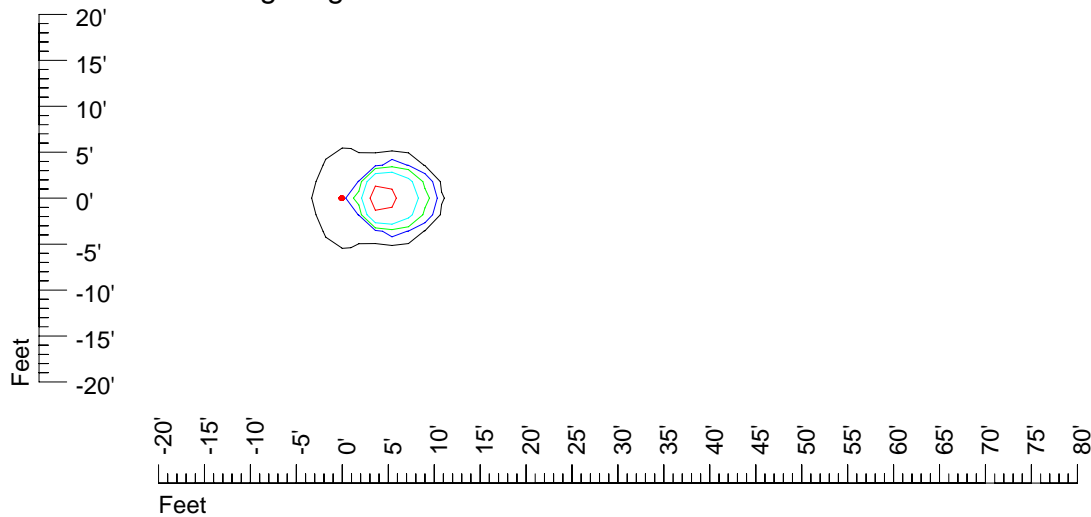

IES Photometric files E319

Isoline template 7' mounting height

Isoline values — 0.1 fc — 0.25 fc — 0.5 fc — 1.0 fc — 2.0 fc

Mounting height 7' Tilt 0°

Mounting height 7' Tilt 30°

Mounting height 7' Tilt 15°

Mounting height 7' Tilt 45°

IES Photometric files E319

Isoline template 9' mounting height

Isoline values — 0.1 fc — 0.25 fc — 0.5 fc — 1.0 fc — 2.0 fc

Mounting height 9' Tilt 0°

Mounting height 9' Tilt 30°