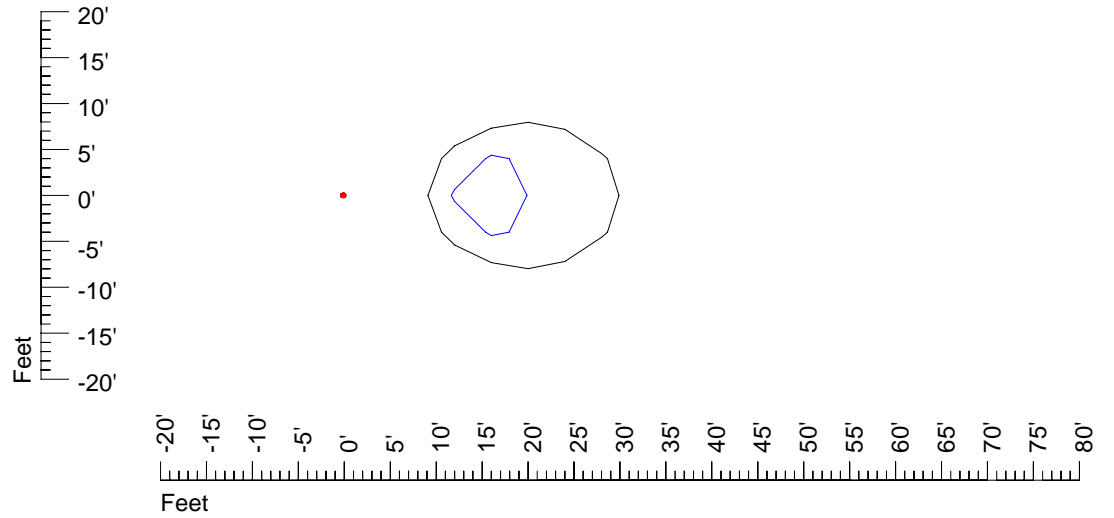

Mounting height 15' Tilt 0°

Mounting height 15' Tilt 30°

Mounting height 15' Tilt 15°

Mounting height 15' Tilt 45°

IES Photometric files E319

Isoline template 20' mounting height

Isoline values — 0.1 fc — 0.25 fc — 0.5 fc — 1.0 fc — 2.0 fc

Mounting height 20' Tilt 0°

Mounting height 20' Tilt 30°

Mounting height 20' Tilt 15°

Mounting height 20' Tilt 45°

IES Photometric files E319

Isoline template 25' mounting height

Isoline values — 0.1 fc — 0.25 fc — 0.5 fc — 1.0 fc — 2.0 fc

Mounting height 25' Tilt 0°

Mounting height 25' Tilt 30°

Mounting height 25' Tilt 15°

Mounting height 25' Tilt 45°

IES Photometric files E319

Isoline template 30' mounting height

Isoline values — 0.1 fc — 0.25 fc — 0.5 fc — 1.0 fc — 2.0 fc