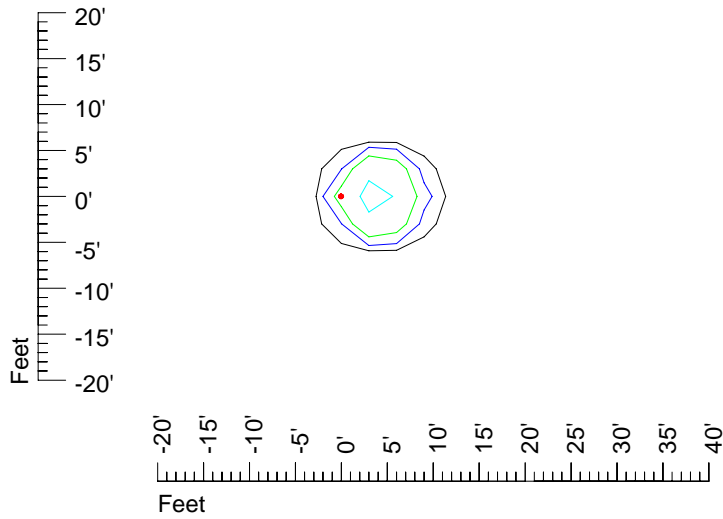

IES Photometric files E319

Isoline template 7' mounting height

Isoline values — 0.1 fc — 0.25 fc — 0.5 fc — 1.0 fc — 2.0 fc

Mounting height 7' Tilt 0°

Mounting height 7' Tilt 30°

Mounting height 7' Tilt 15°

Mounting height 9' Tilt 15°

Mounting height 9' Tilt 45°

IES Photometric files E319

Isoline template 11' mounting height

Isoline values — 0.1 fc — 0.25 fc — 0.5 fc — 1.0 fc — 2.0 fc

Mounting height 11' Tilt 0°

Mounting height 11' Tilt 30°

Mounting height 11' Tilt 15°

Mounting height 11' Tilt 45°

IES Photometric files E319

Isoline template 15' mounting height

Isoline values — 0.1 fc — 0.25 fc — 0.5 fc — 1.0 fc — 2.0 fc

Mounting height 15' Tilt 0°

Mounting height 15' Tilt 30°

Mounting height 15' Tilt 15°

Mounting height 15' Tilt 45°

IES Photometric files E319

Isoline template 20' mounting height

Isoline values — 0.1 fc — 0.25 fc — 0.5 fc — 1.0 fc — 2.0 fc