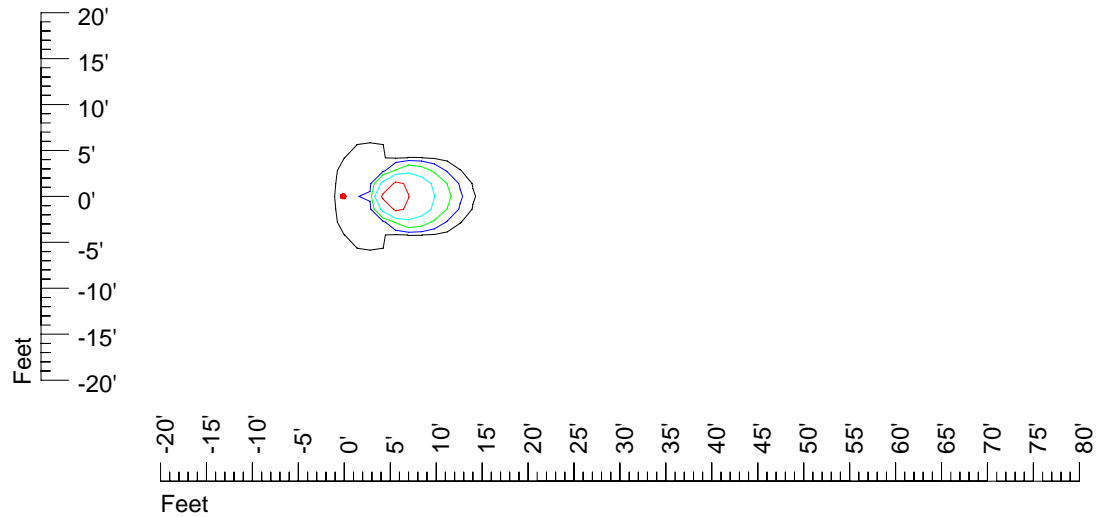

IES Photometric files E319

Isoline template 7' mounting height

Isoline values — 0.1 fc — 0.25 fc — 0.5 fc — 1.0 fc — 2.0 fc

Mounting height 7' Tilt 0°

Mounting height 7' Tilt 30°

Mounting height 7' Tilt 15°

Mounting height 7' Tilt 45°

IES Photometric files E319

Isoline template 9' mounting height

Isoline values — 0.1 fc — 0.25 fc — 0.5 fc — 1.0 fc — 2.0 fc

Mounting height 9' Tilt 0°

Mounting height 9' Tilt 30°