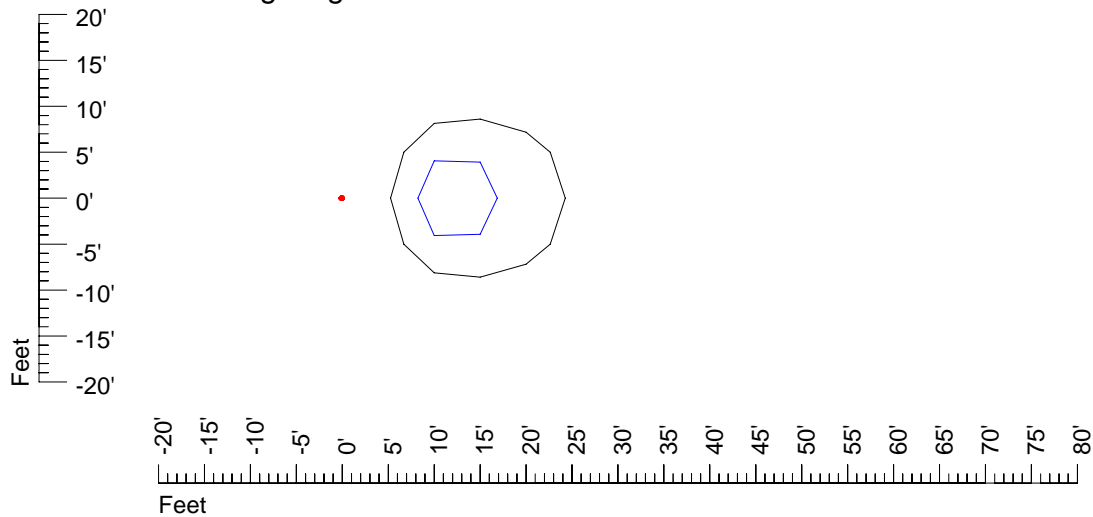

Mounting height 25' Tilt 30°