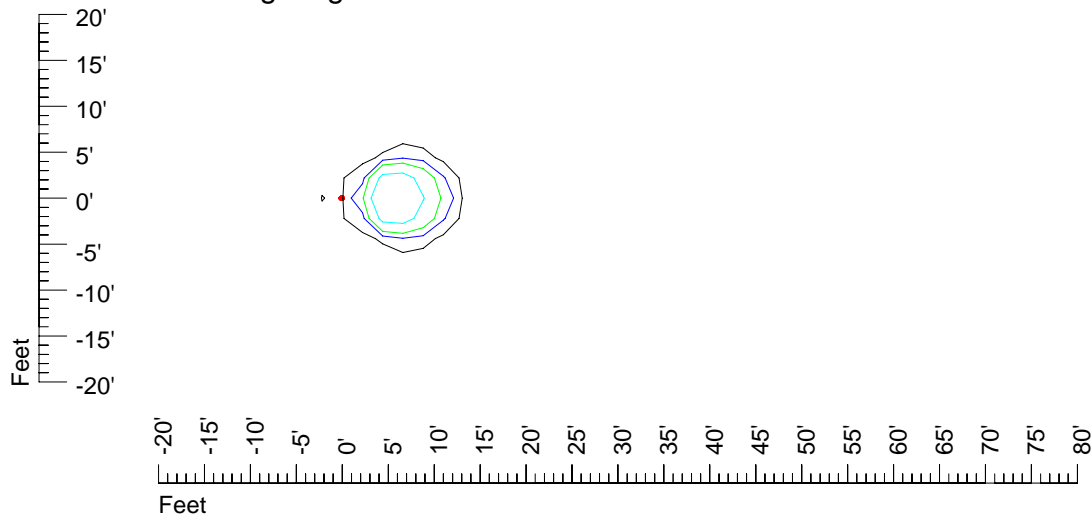

Mounting height 11' Tilt 30°