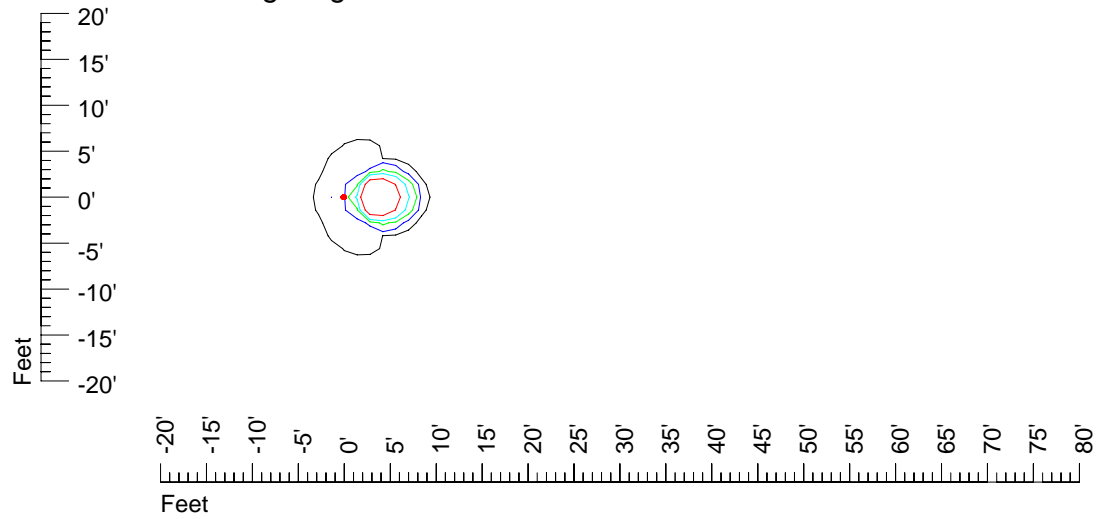

IES Photometric files E319

Isoline template 7' mounting height

Isoline values — 0.1 fc — 0.25 fc — 0.5 fc — 1.0 fc — 2.0 fc

Mounting height 7' Tilt 0°

Mounting height 7' Tilt 30°

Mounting height 7' Tilt 15°

Mounting height 7' Tilt 45°

IES Photometric files E319

Isoline template 9' mounting height

Isoline values — 0.1 fc — 0.25 fc — 0.5 fc — 1.0 fc — 2.0 fc

Mounting height 9' Tilt 0°

Mounting height 9' Tilt 30°