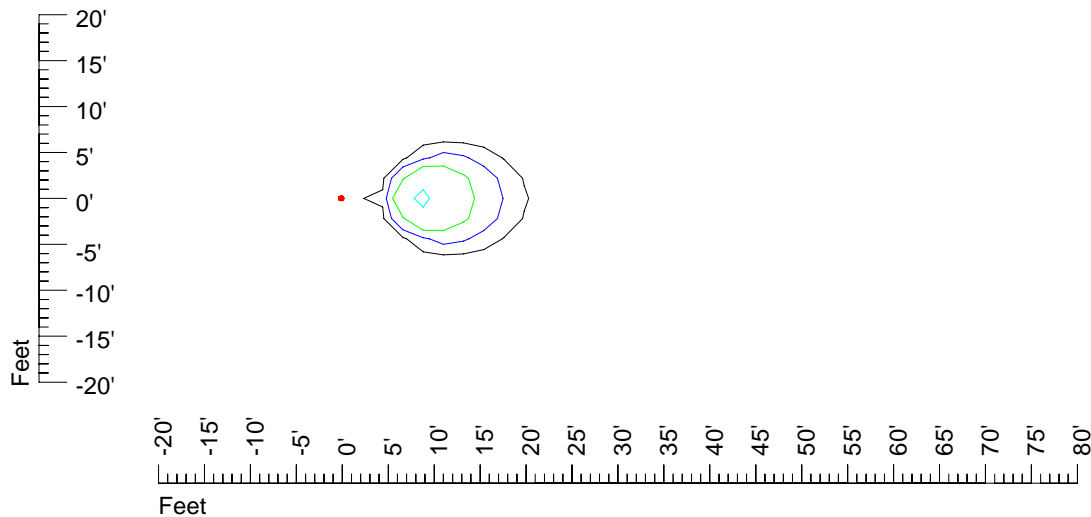

Mounting height 11' Tilt 45°