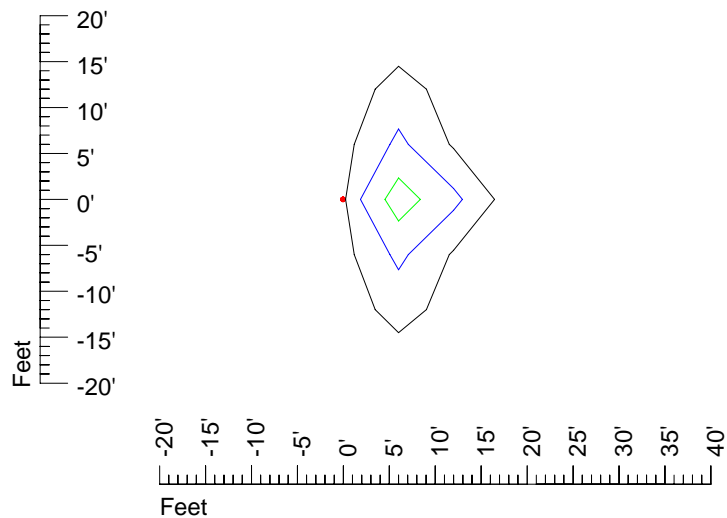

## Isoline template 30' mounting height

Isoline values — 0.1 fc — 0.25 fc — 0.5 fc — 1.0 fc — 2.0 fc

Mounting height 30' Tilt 0°

Mounting height 30' Tilt 30°

Mounting height 30' Tilt 15°

Mounting height 30' Tilt 45°