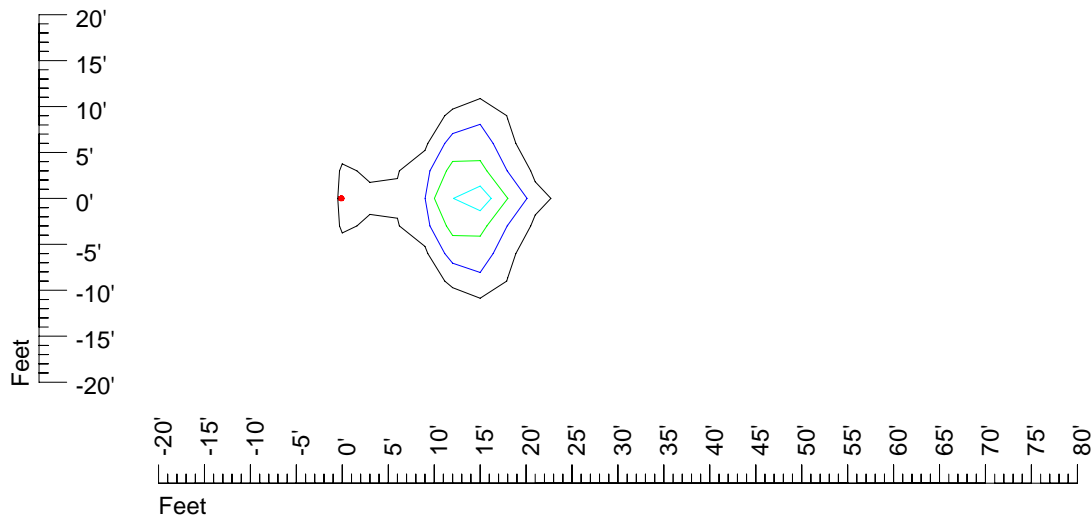

## Isoline template 15' mounting height

Isoline values — 0.1 fc — 0.25 fc — 0.5 fc — 1.0 fc — 2.0 fc

Mounting height 15' Tilt 0°

Mounting height 15' Tilt 30°

Mounting height 15' Tilt 15°

Mounting height 15' Tilt 45°