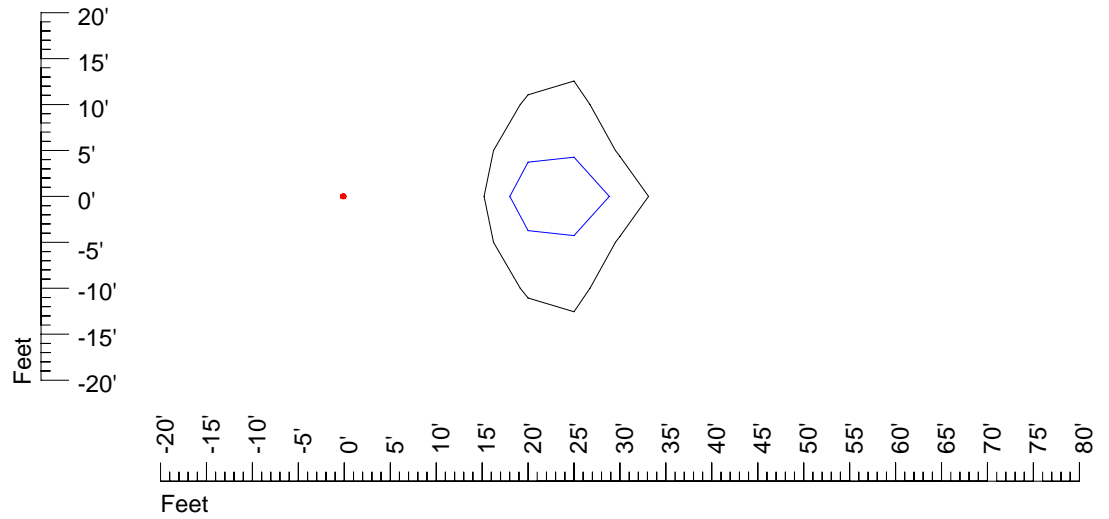

## Isoline template 25' mounting height

Isoline values — 0.1 fc — 0.25 fc — 0.5 fc — 1.0 fc — 2.0 fc

Mounting height 25' Tilt 0°

Mounting height 25' Tilt 30°

Mounting height 25' Tilt 15°

Mounting height 25' Tilt 45°