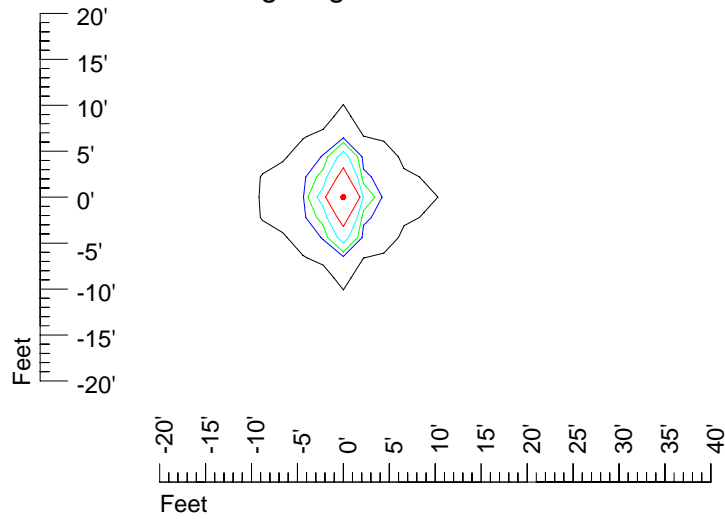

IES Photometric files E298

Isoline template 11' mounting height

Isoline values — 0.1 fc — 0.25 fc — 0.5 fc — 1.0 fc — 2.0 fc

Mounting height 11' Tilt 0°