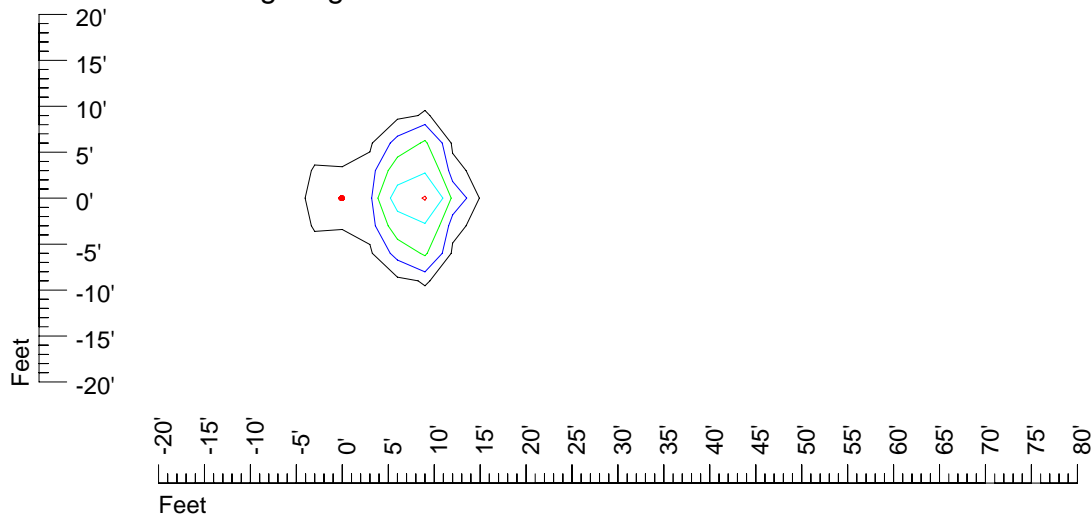

Mounting height 15' Tilt 30°