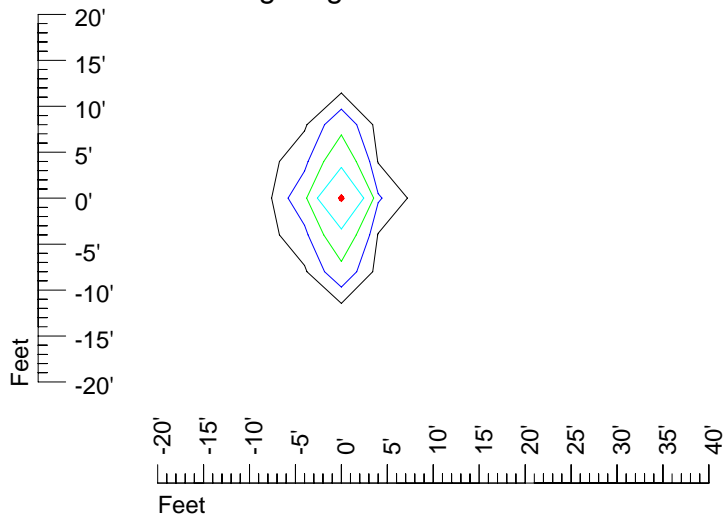

IES Photometric files E298

Isoline template 20' mounting height

Isoline values — 0.1 fc — 0.25 fc — 0.5 fc — 1.0 fc — 2.0 fc

Mounting height 20' Tilt 0°