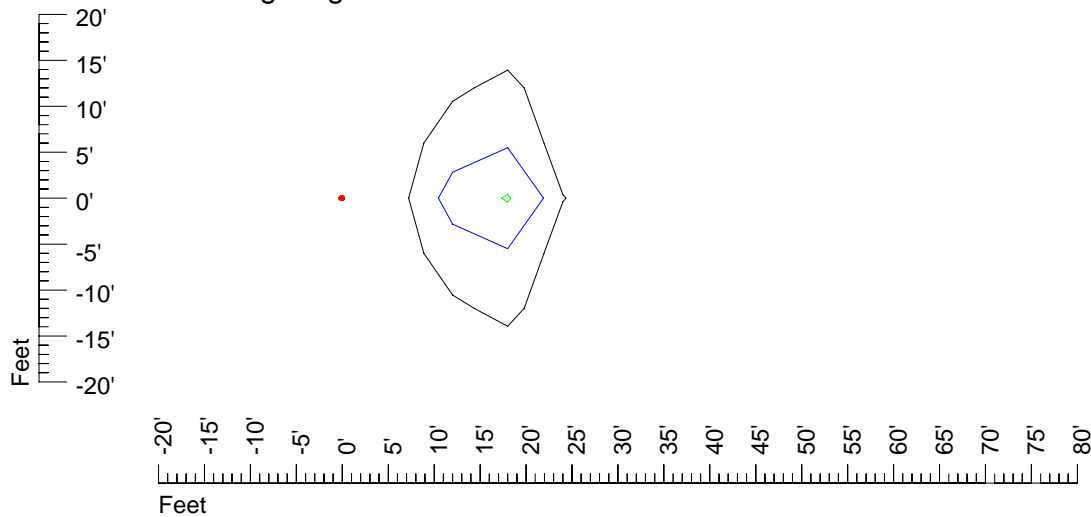

Mounting height 30' Tilt 30°