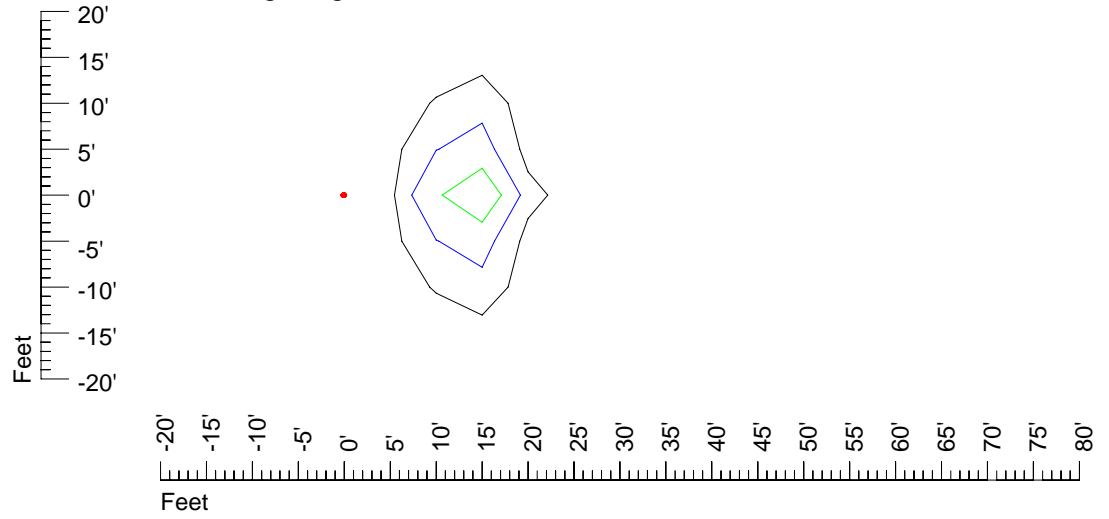

Mounting height 25' Tilt 30°