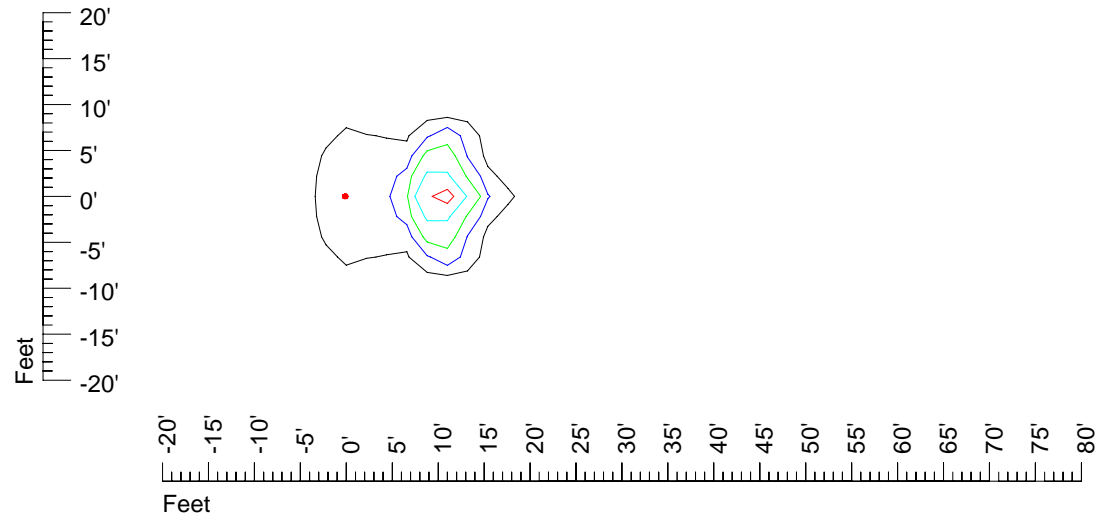

## Isoline template 11' mounting height

Isoline values — 0.1 fc — 0.25 fc — 0.5 fc — 1.0 fc — 2.0 fc

Mounting height 11' Tilt 0°

Mounting height 11' Tilt 30°

Mounting height 11' Tilt 15°

Mounting height 11' Tilt 45°