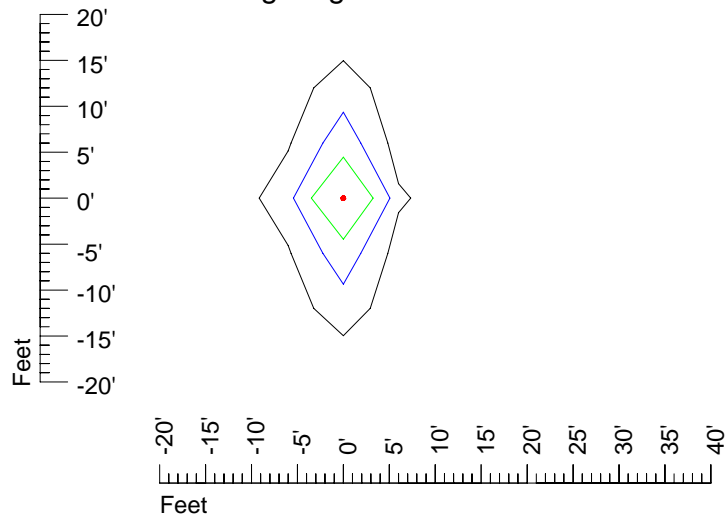

IES Photometric files E298

Isoline template 30' mounting height

Isoline values — 0.1 fc — 0.25 fc — 0.5 fc — 1.0 fc — 2.0 fc

Mounting height 30' Tilt 0°