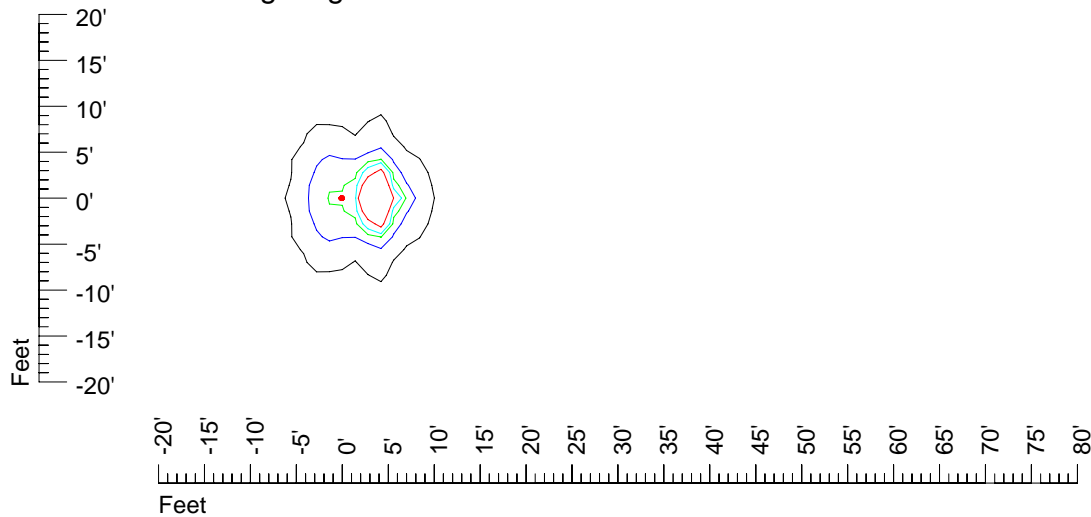

## Isoline template 7' mounting height

Isoline values — 0.1 fc — 0.25 fc — 0.5 fc — 1.0 fc — 2.0 fc

Mounting height 7' Tilt 0°

Mounting height 7' Tilt 30°

Mounting height 7' Tilt 15°

Mounting height 7' Tilt 45°