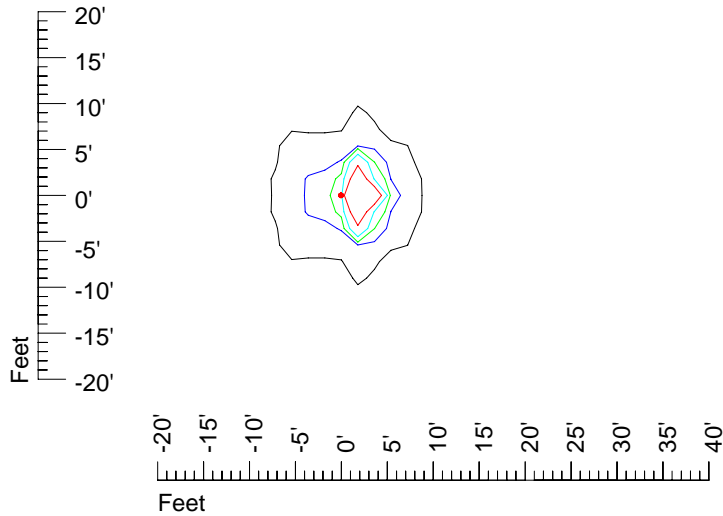

## Isoline template 7' mounting height

Isoline values — 0.1 fc — 0.25 fc — 0.5 fc — 1.0 fc — 2.0 fc

Mounting height 7' Tilt 0°

Mounting height 7' Tilt 30°

Mounting height 7' Tilt 15°

Mounting height 7' Tilt 45°

## Isoline template 9' mounting height

Isoline values — 0.1 fc — 0.25 fc — 0.5 fc — 1.0 fc — 2.0 fc

Mounting height 9' Tilt 0°

Mounting height 9' Tilt 30°

Mounting height 9' Tilt 15°

Mounting height 9' Tilt 45°