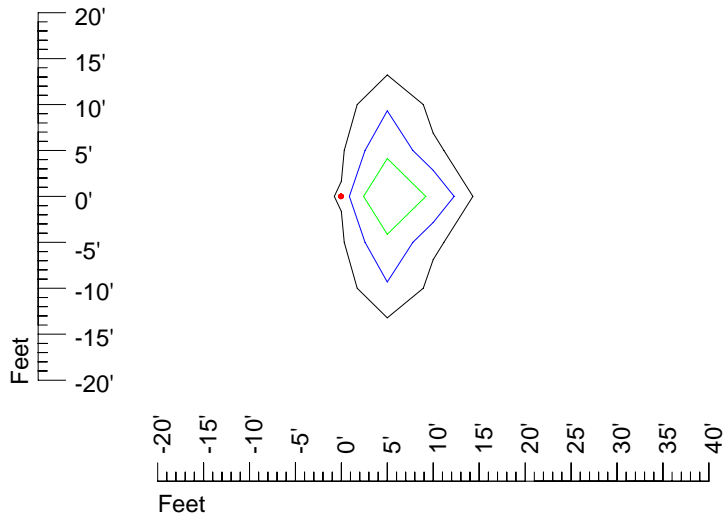

## Isoline template 25' mounting height

Isoline values — 0.1 fc — 0.25 fc — 0.5 fc — 1.0 fc — 2.0 fc

Mounting height 25' Tilt 0°

Mounting height 25' Tilt 30°

Mounting height 25' Tilt 15°

Mounting height 25' Tilt 45°