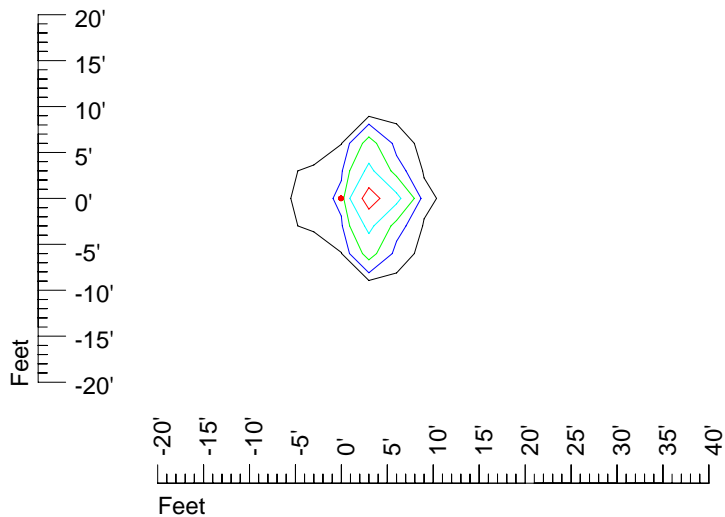

## Isoline template 15' mounting height

Isoline values — 0.1 fc — 0.25 fc — 0.5 fc — 1.0 fc — 2.0 fc

Mounting height 15' Tilt 0°

Mounting height 15' Tilt 30°

Mounting height 15' Tilt 15°

Mounting height 15' Tilt 45°