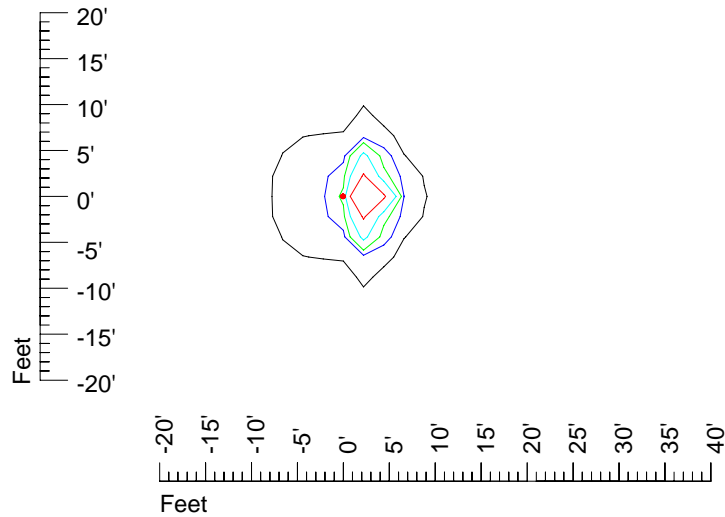

## Isoline template 11' mounting height

Isoline values — 0.1 fc — 0.25 fc — 0.5 fc — 1.0 fc — 2.0 fc

Mounting height 11' Tilt 0°

Mounting height 11' Tilt 30°

Mounting height 11' Tilt 15°

Mounting height 11' Tilt 45°