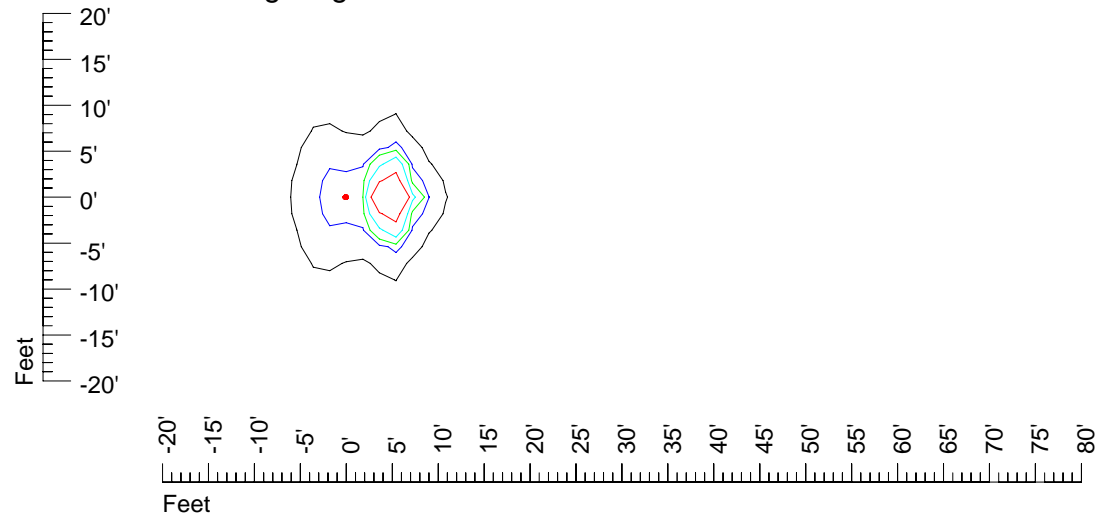

Mounting height 9' Tilt 30°