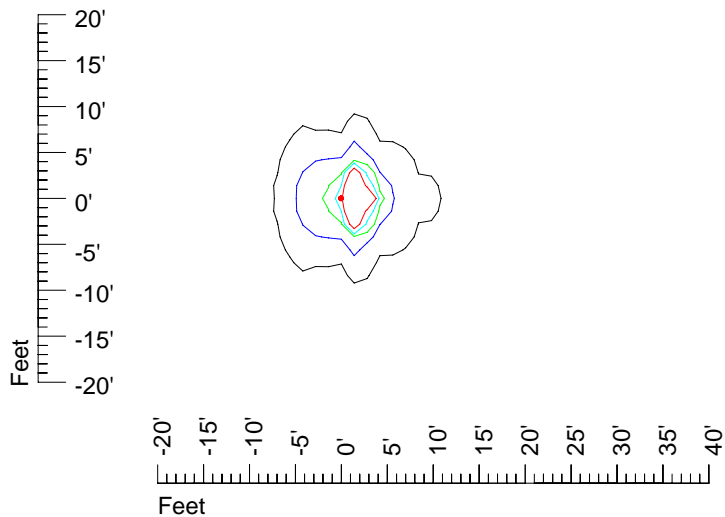

## Isoline template 7' mounting height

Isoline values — 0.1 fc — 0.25 fc — 0.5 fc — 1.0 fc — 2.0 fc

Mounting height 7' Tilt 0°

Mounting height 7' Tilt 30°

Mounting height 7' Tilt 15°

Mounting height 7' Tilt 45°