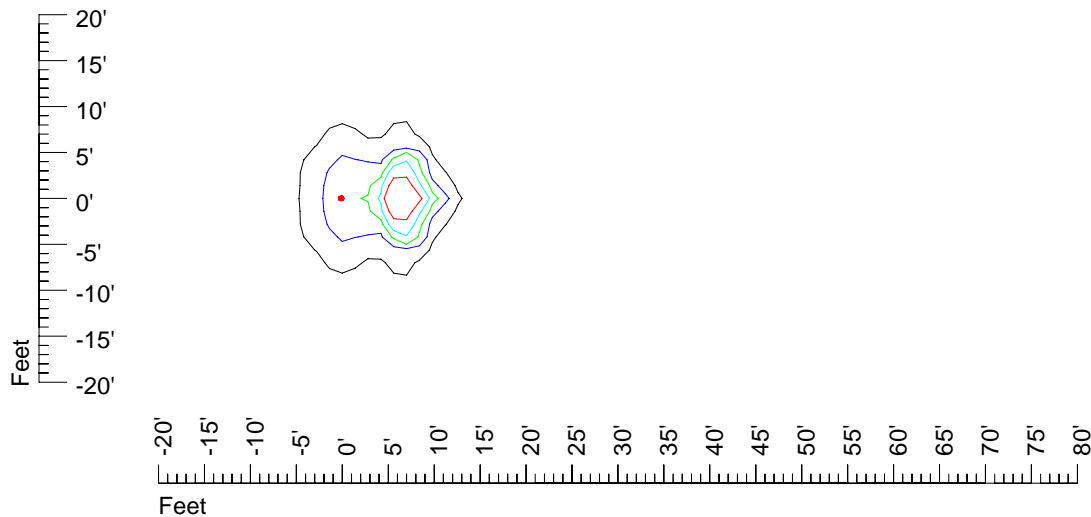

## Isoline template 7' mounting height

Isoline values — 0.1 fc — 0.25 fc — 0.5 fc — 1.0 fc — 2.0 fc

Mounting height 7' Tilt 0°

Mounting height 7' Tilt 30°

Mounting height 7' Tilt 15°

Mounting height 7' Tilt 45°