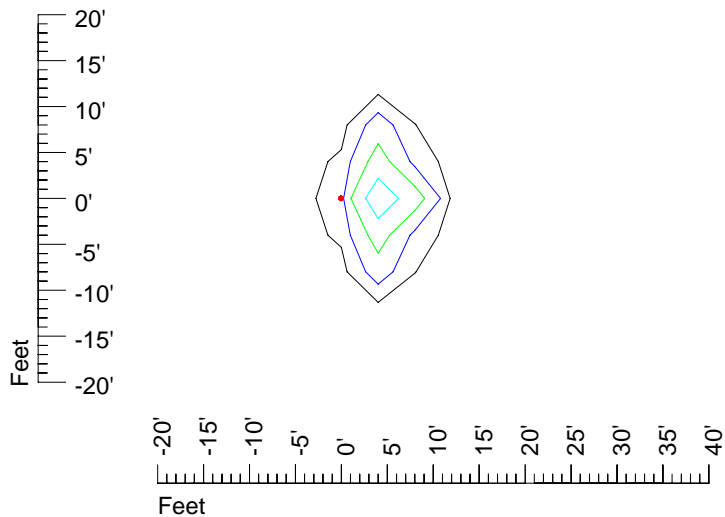

## Isoline template 20' mounting height

Isoline values — 0.1 fc — 0.25 fc — 0.5 fc — 1.0 fc — 2.0 fc

Mounting height 20' Tilt 0°

Mounting height 20' Tilt 30°

Mounting height 20' Tilt 15°

Mounting height 20' Tilt 45°