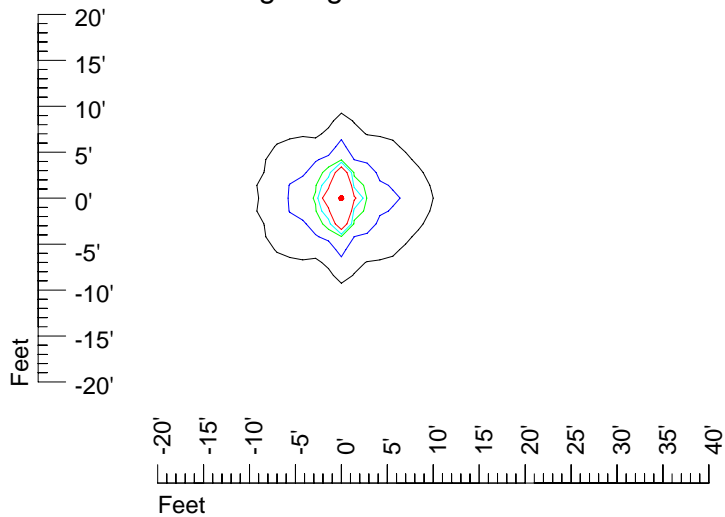

## Isoline template 7' mounting height

Isoline values — 0.1 fc — 0.25 fc — 0.5 fc — 1.0 fc — 2.0 fc

Mounting height 7' Tilt 0°

Mounting height 7' Tilt 30°

Mounting height 7' Tilt 15°

Mounting height 7' Tilt 45°

## Isoline template 20' mounting height

Isoline values — 0.1 fc — 0.25 fc — 0.5 fc — 1.0 fc — 2.0 fc

Mounting height 20' Tilt 0°

Mounting height 20' Tilt 30°

Mounting height 20' Tilt 15°

Mounting height 20' Tilt 45°