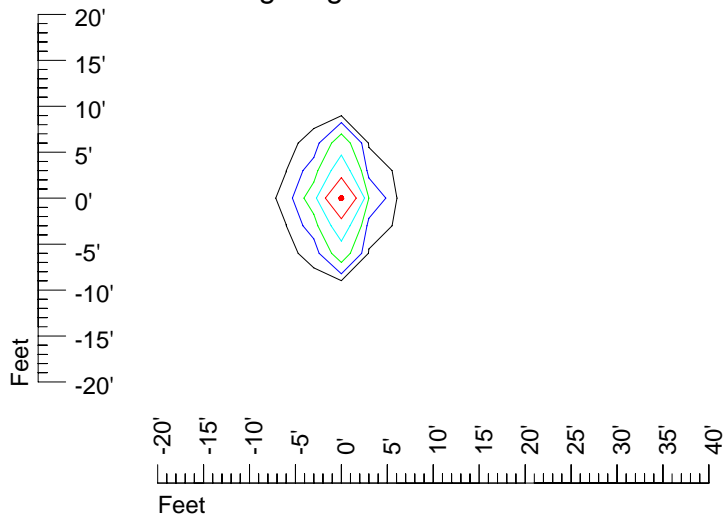

IES Photometric files E298

Isoline template 15' mounting height

Isoline values — 0.1 fc — 0.25 fc — 0.5 fc — 1.0 fc — 2.0 fc

Mounting height 15' Tilt 0°