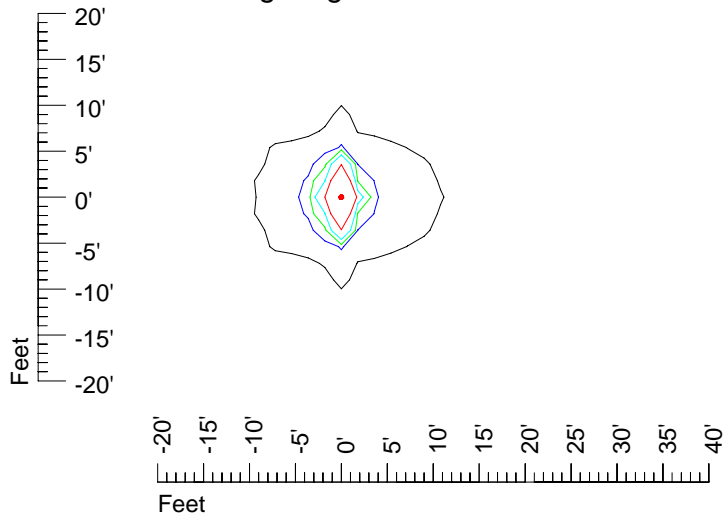

IES Photometric files E298

Isoline template 9' mounting height

Isoline values — 0.1 fc — 0.25 fc — 0.5 fc — 1.0 fc — 2.0 fc

Mounting height 9' Tilt 0°