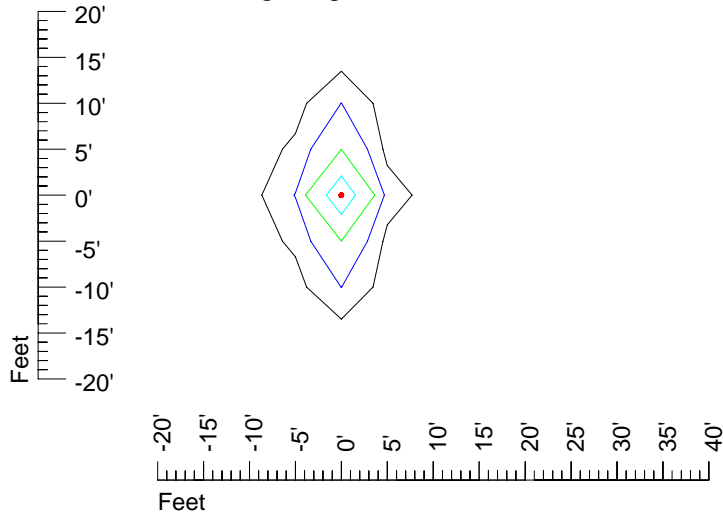

IES Photometric files E298

Isoline template 25' mounting height

Isoline values — 0.1 fc — 0.25 fc — 0.5 fc — 1.0 fc — 2.0 fc

Mounting height 25' Tilt 0°