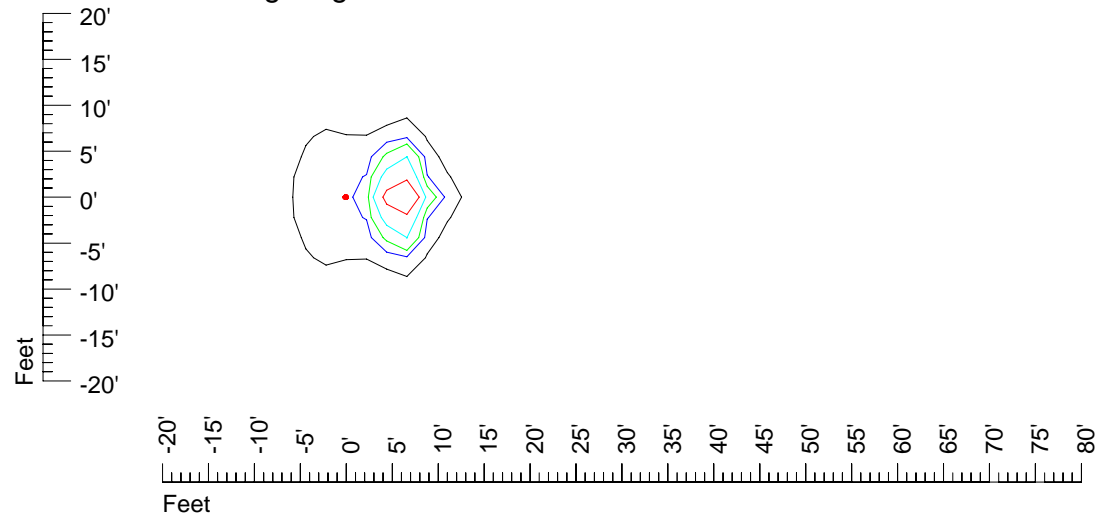

## Isoline template 11' mounting height

Isoline values — 0.1 fc — 0.25 fc — 0.5 fc — 1.0 fc — 2.0 fc

Mounting height 11' Tilt 0°

Mounting height 11' Tilt 30°

Mounting height 11' Tilt 15°

Mounting height 11' Tilt 45°