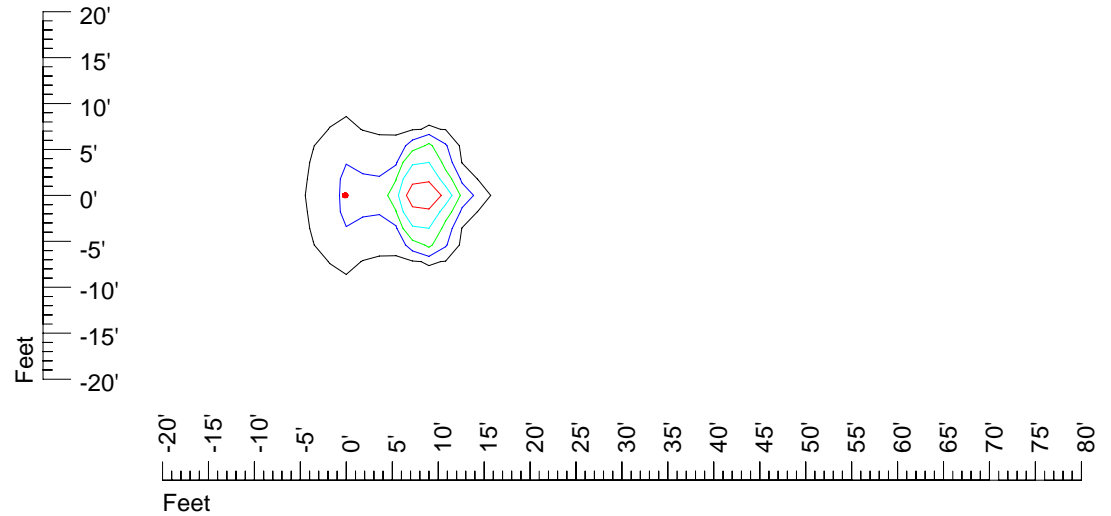

## Isoline template 9' mounting height

Isoline values — 0.1 fc — 0.25 fc — 0.5 fc — 1.0 fc — 2.0 fc

Mounting height 9' Tilt 0°

Mounting height 9' Tilt 30°

Mounting height 9' Tilt 15°

Mounting height 9' Tilt 45°