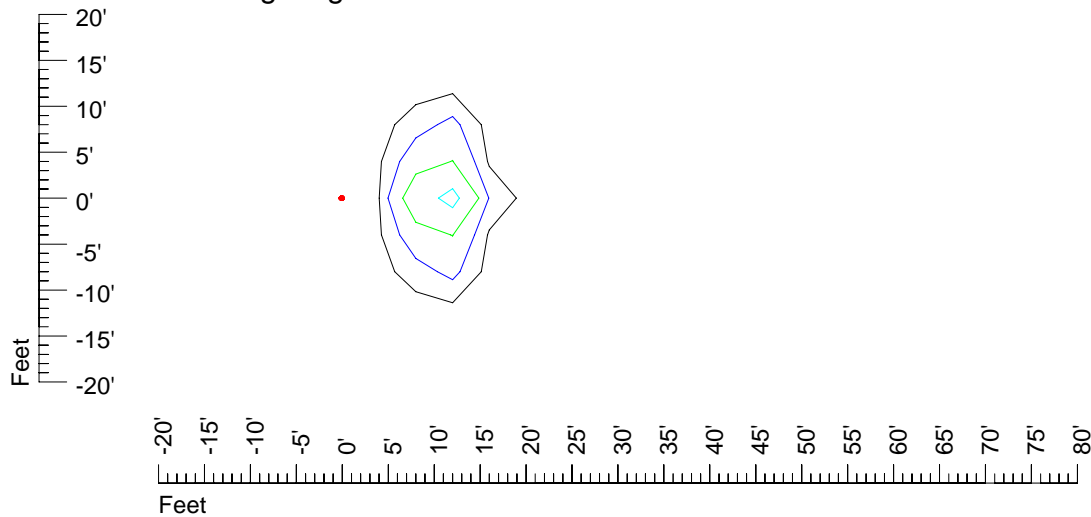

## Isoline template 20' mounting height

Isoline values — 0.1 fc — 0.25 fc — 0.5 fc — 1.0 fc — 2.0 fc

Mounting height 20' Tilt 0°

Mounting height 20' Tilt 30°

Mounting height 20' Tilt 15°

Mounting height 20' Tilt 45°