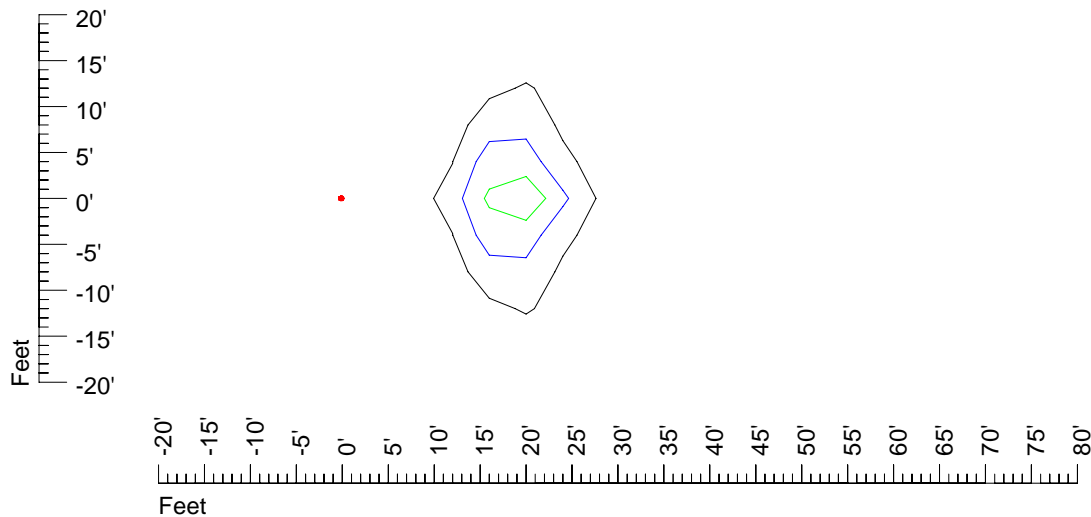

## Isoline template 20' mounting height

Isoline values — 0.1 fc — 0.25 fc — 0.5 fc — 1.0 fc — 2.0 fc

Mounting height 20' Tilt 0°

Mounting height 20' Tilt 30°

Mounting height 20' Tilt 15°

Mounting height 20' Tilt 45°