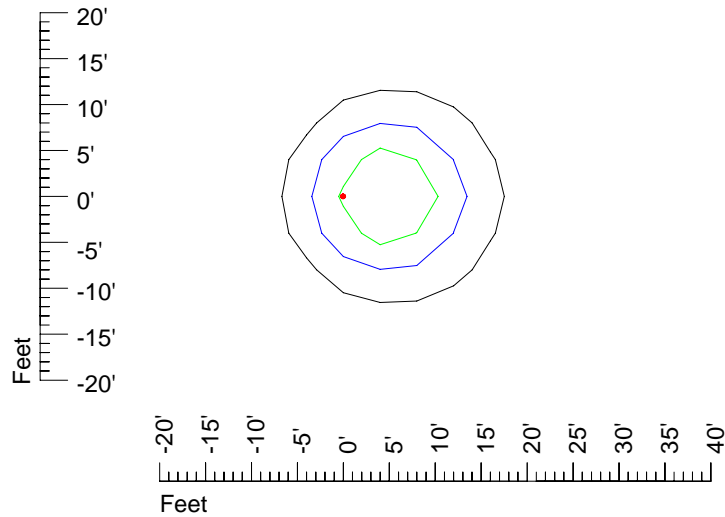

## Isoline template 20' mounting height

Isoline values — 0.1 fc — 0.25 fc — 0.5 fc — 1.0 fc — 2.0 fc

Mounting height 20' Tilt 0°

Mounting height 20' Tilt 30°

Mounting height 20' Tilt 15°

Mounting height 20' Tilt 45°