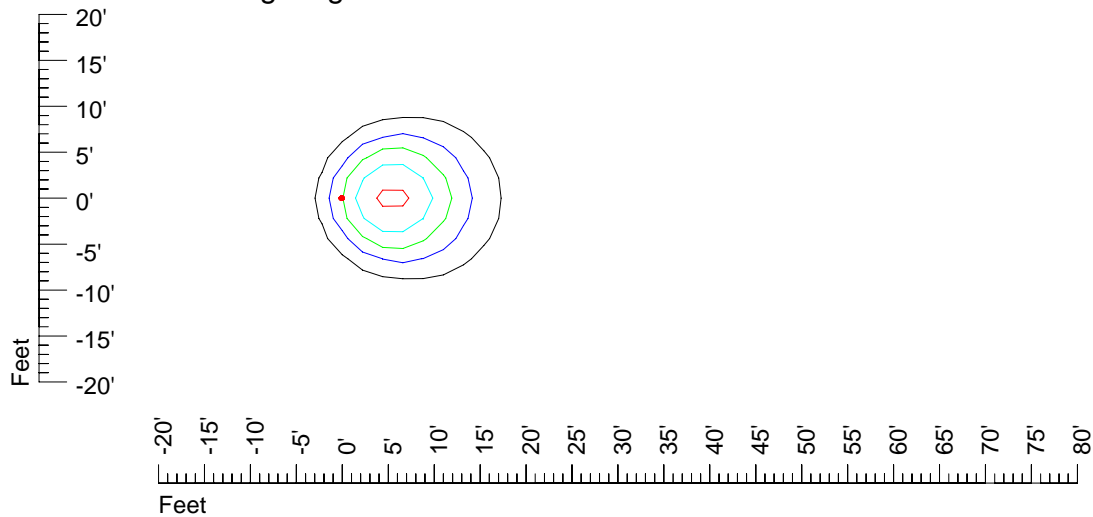

## Isoline template 11' mounting height

Isoline values — 0.1 fc — 0.25 fc — 0.5 fc — 1.0 fc — 2.0 fc

Mounting height 11' Tilt 0°

Mounting height 11' Tilt 30°

Mounting height 11' Tilt 15°

Mounting height 11' Tilt 45°