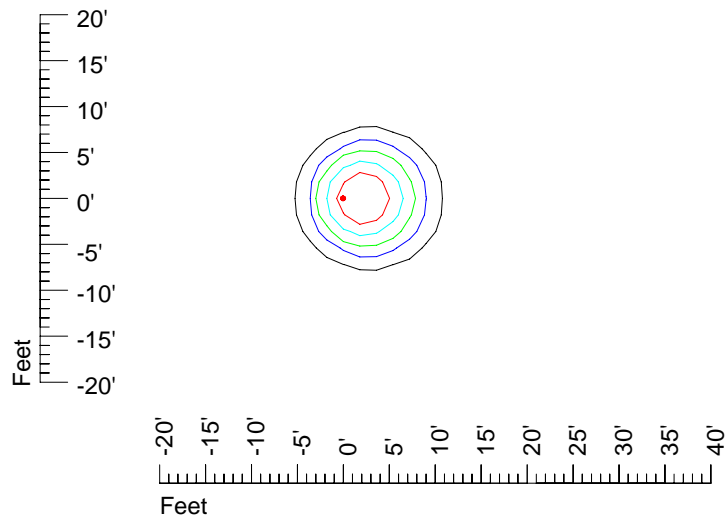

## Isoline template 7' mounting height

Isoline values — 0.1 fc — 0.25 fc — 0.5 fc — 1.0 fc — 2.0 fc

Mounting height 7' Tilt 0°

Mounting height 7' Tilt 30°

Mounting height 7' Tilt 15°

Mounting height 7' Tilt 45°

## Isoline template 9' mounting height

Isoline values — 0.1 fc — 0.25 fc — 0.5 fc — 1.0 fc — 2.0 fc

Mounting height 9' Tilt 0°

Mounting height 9' Tilt 30°

Mounting height 9' Tilt 15°

Mounting height 9' Tilt 45°