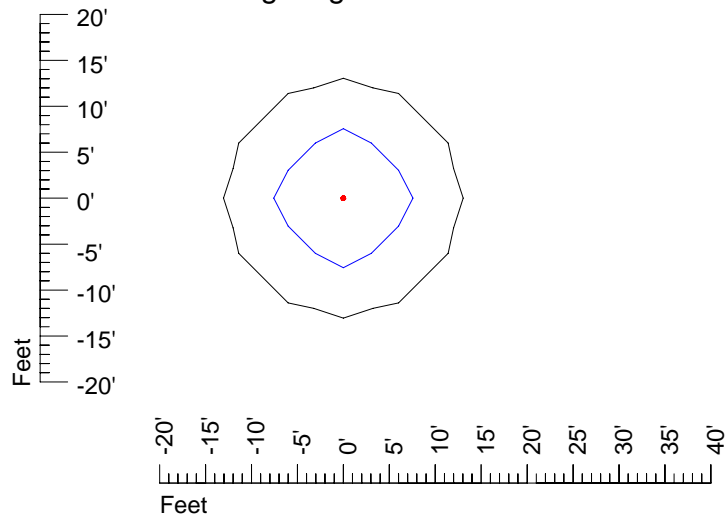

IES Photometric files D824

Isoline template 30' mounting height

Isoline values — 0.1 fc — 0.25 fc — 0.5 fc — 1.0 fc — 2.0 fc

Mounting height 30' Tilt 0°