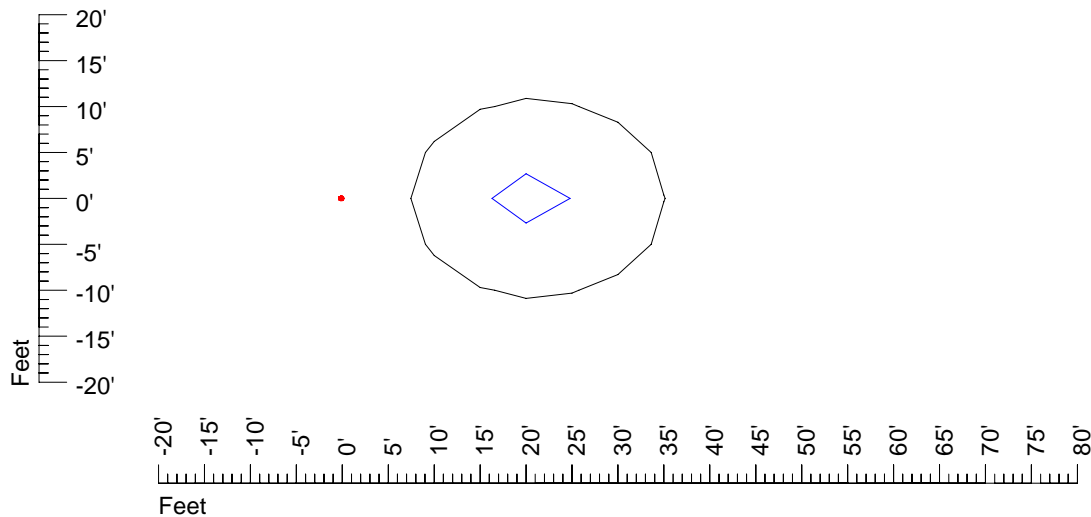

## Isoline template 25' mounting height

Isoline values — 0.1 fc — 0.25 fc — 0.5 fc — 1.0 fc — 2.0 fc

Mounting height 25' Tilt 0°

Mounting height 25' Tilt 30°

Mounting height 25' Tilt 15°

Mounting height 25' Tilt 45°