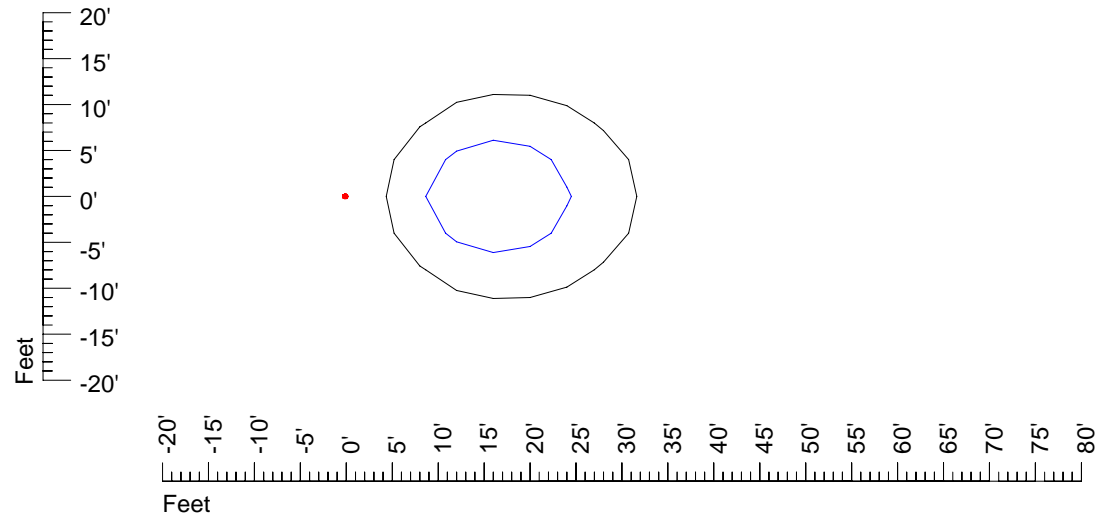

## Isoline template 20' mounting height

Isoline values — 0.1 fc — 0.25 fc — 0.5 fc — 1.0 fc — 2.0 fc

Mounting height 20' Tilt 0°

Mounting height 20' Tilt 30°

Mounting height 20' Tilt 15°

Mounting height 20' Tilt 45°