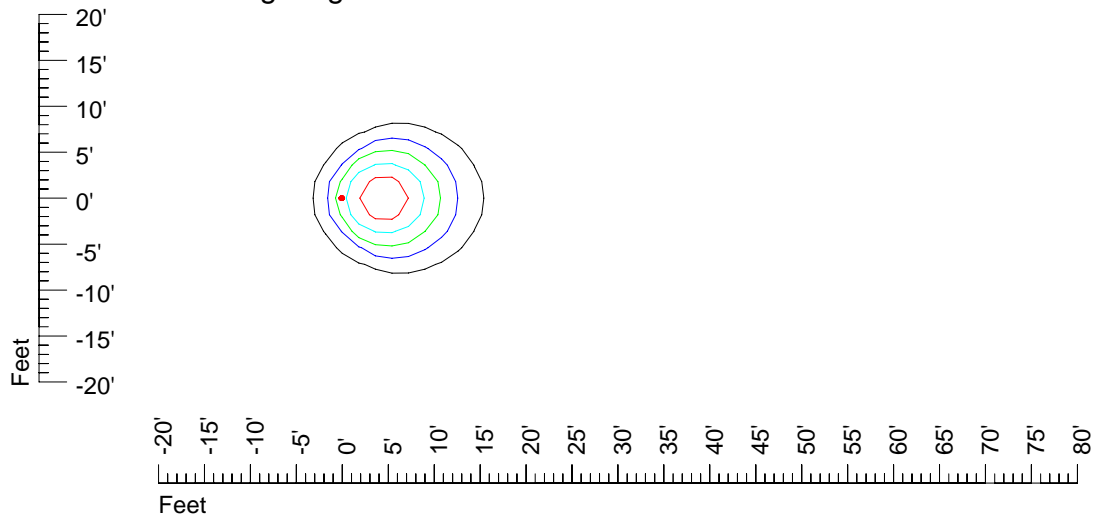

Mounting height 9' Tilt 30°