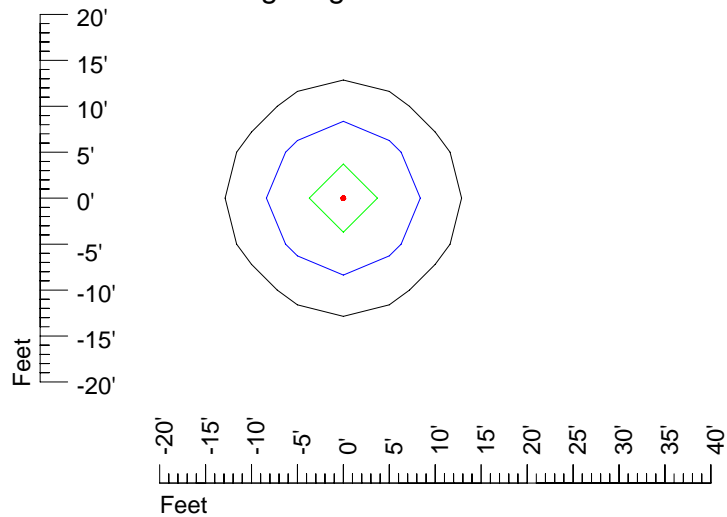

IES Photometric files D824

Isoline template 25' mounting height

Isoline values — 0.1 fc — 0.25 fc — 0.5 fc — 1.0 fc — 2.0 fc

Mounting height 25' Tilt 0°