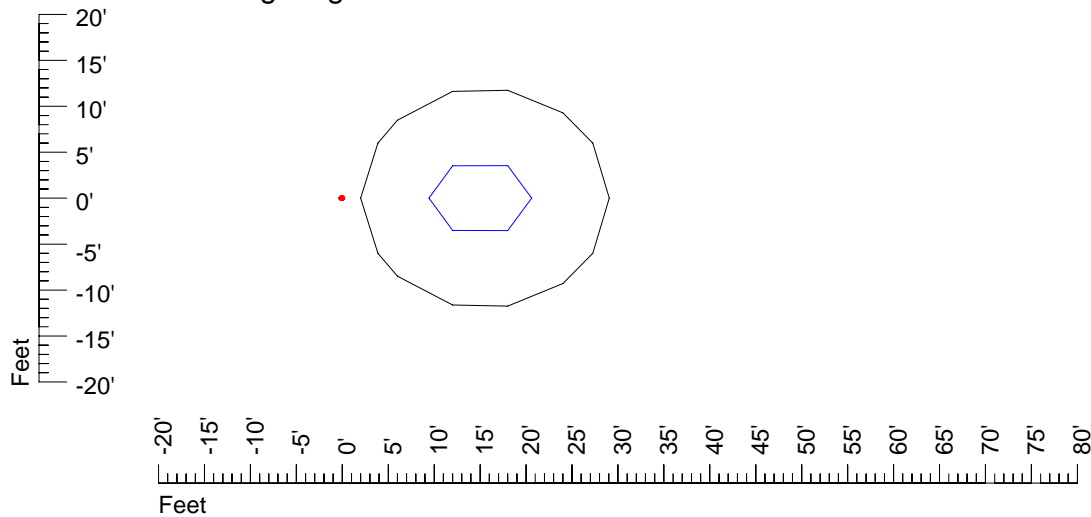

Mounting height 30' Tilt 30°