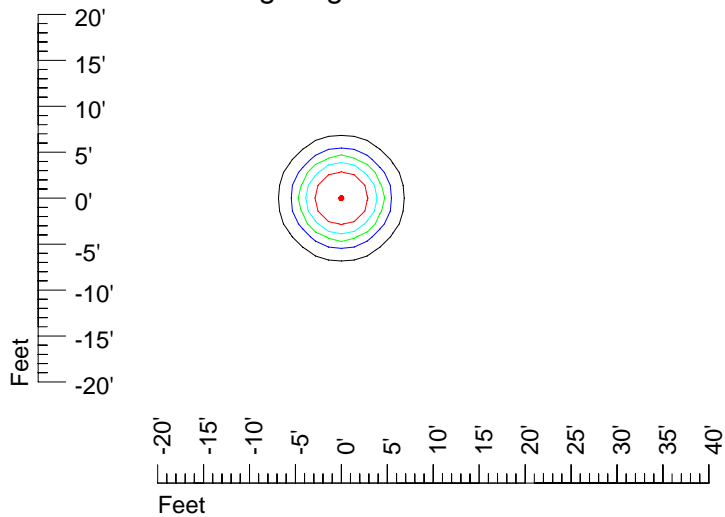

## Isoline template 7' mounting height

Isoline values — 0.1 fc — 0.25 fc — 0.5 fc — 1.0 fc — 2.0 fc

Mounting height 7' Tilt 0°

Mounting height 7' Tilt 30°

Mounting height 7' Tilt 15°

Mounting height 7' Tilt 45°

## Isoline template 20' mounting height

Isoline values — 0.1 fc — 0.25 fc — 0.5 fc — 1.0 fc — 2.0 fc

Mounting height 20' Tilt 0°

Mounting height 20' Tilt 30°

Mounting height 20' Tilt 15°

Mounting height 20' Tilt 45°