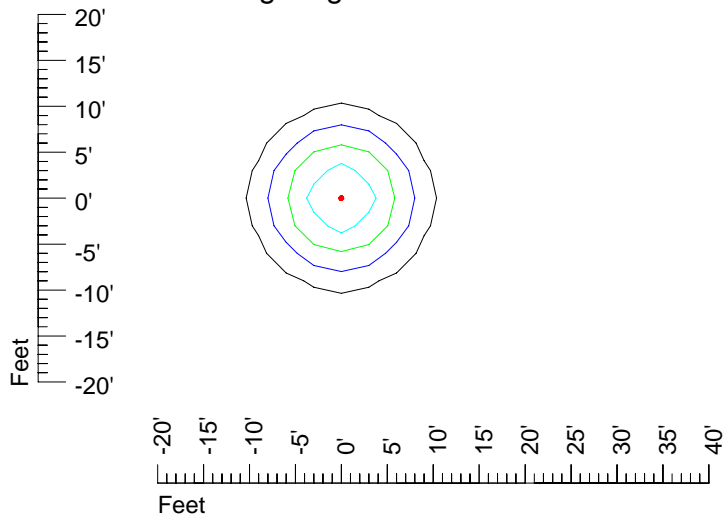

IES Photometric files D824

Isoline template 15' mounting height

Isoline values — 0.1 fc — 0.25 fc — 0.5 fc — 1.0 fc — 2.0 fc

Mounting height 15' Tilt 0°