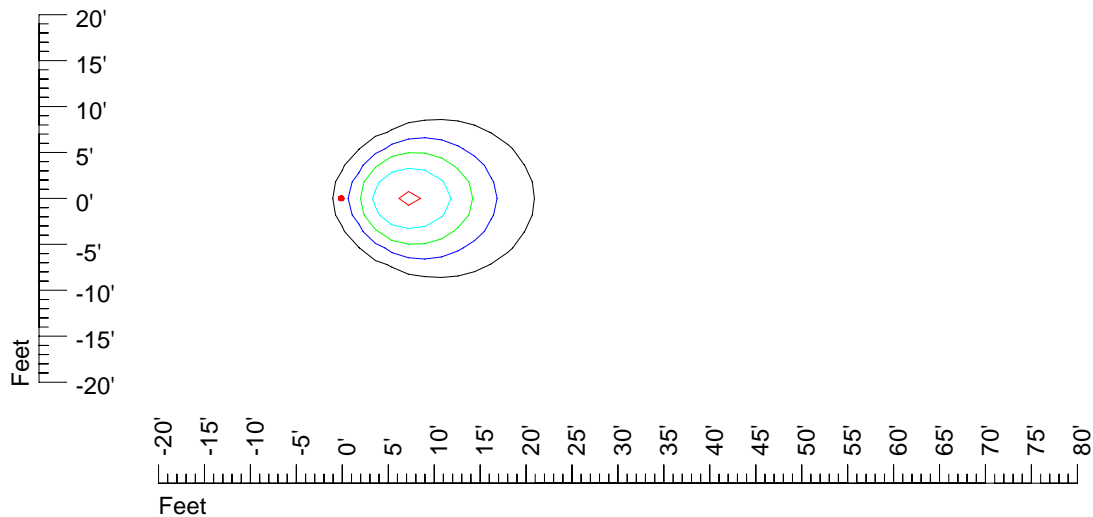

## Isoline template 9' mounting height

Isoline values — 0.1 fc — 0.25 fc — 0.5 fc — 1.0 fc — 2.0 fc

Mounting height 9' Tilt 0°

Mounting height 9' Tilt 30°

Mounting height 9' Tilt 15°

Mounting height 9' Tilt 45°