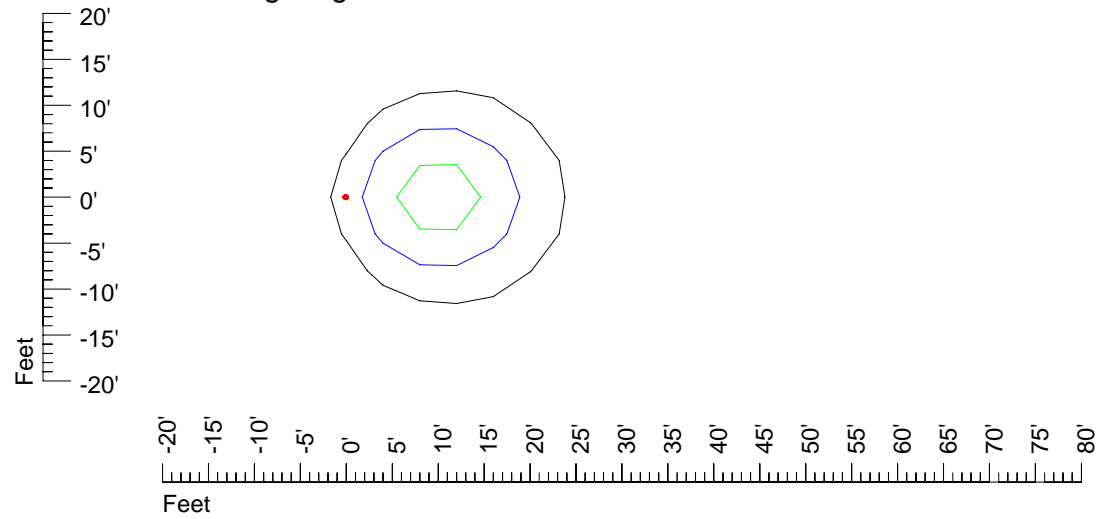

## Isoline template 20' mounting height

Isoline values — 0.1 fc — 0.25 fc — 0.5 fc — 1.0 fc — 2.0 fc

Mounting height 20' Tilt 0°

Mounting height 20' Tilt 30°

Mounting height 20' Tilt 15°

Mounting height 20' Tilt 45°