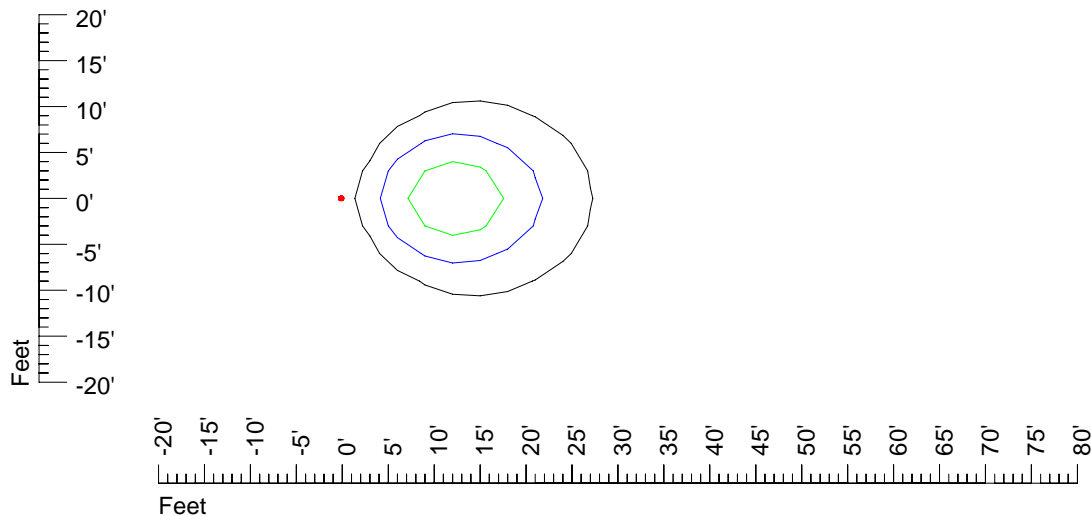

## Isoline template 15' mounting height

Isoline values — 0.1 fc — 0.25 fc — 0.5 fc — 1.0 fc — 2.0 fc

Mounting height 15' Tilt 0°

Mounting height 15' Tilt 30°

Mounting height 15' Tilt 15°

Mounting height 15' Tilt 45°