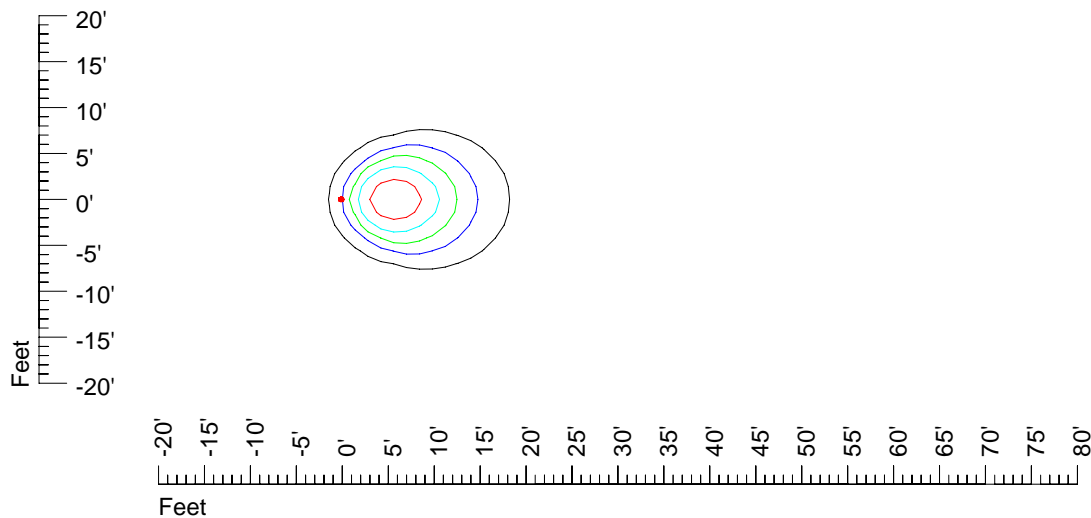

## Isoline template 7' mounting height

Isoline values — 0.1 fc — 0.25 fc — 0.5 fc — 1.0 fc — 2.0 fc

Mounting height 7' Tilt 0°

Mounting height 7' Tilt 30°

Mounting height 7' Tilt 15°

Mounting height 7' Tilt 45°