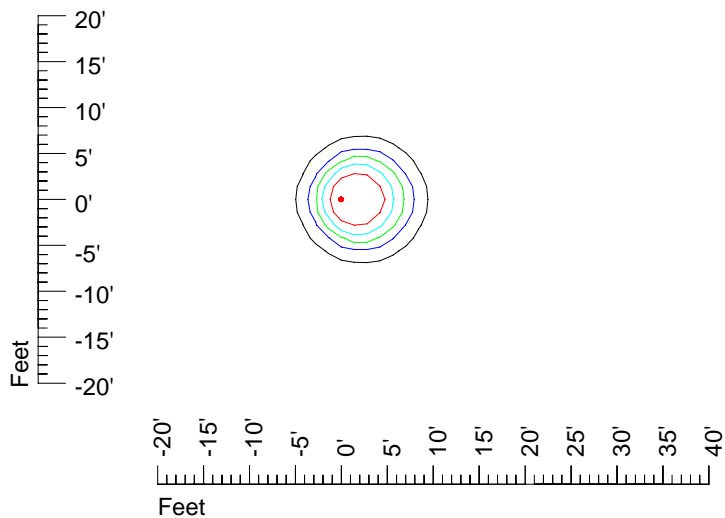

## Isoline template 7' mounting height

Isoline values — 0.1 fc — 0.25 fc — 0.5 fc — 1.0 fc — 2.0 fc

Mounting height 7' Tilt 0°

Mounting height 7' Tilt 30°

Mounting height 7' Tilt 15°

Mounting height 7' Tilt 45°