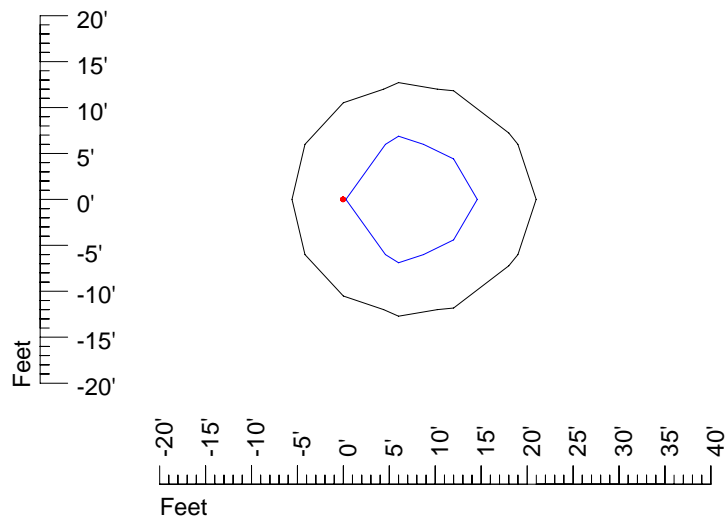

## Isoline template 25' mounting height

Isoline values — 0.1 fc — 0.25 fc — 0.5 fc — 1.0 fc — 2.0 fc

Mounting height 25' Tilt 0°

Mounting height 25' Tilt 30°

Mounting height 25' Tilt 15°

Mounting height 25' Tilt 45°

## Isoline template 30' mounting height

Isoline values — 0.1 fc — 0.25 fc — 0.5 fc — 1.0 fc — 2.0 fc

Mounting height 30' Tilt 0°

Mounting height 30' Tilt 30°

Mounting height 30' Tilt 15°

Mounting height 30' Tilt 45°