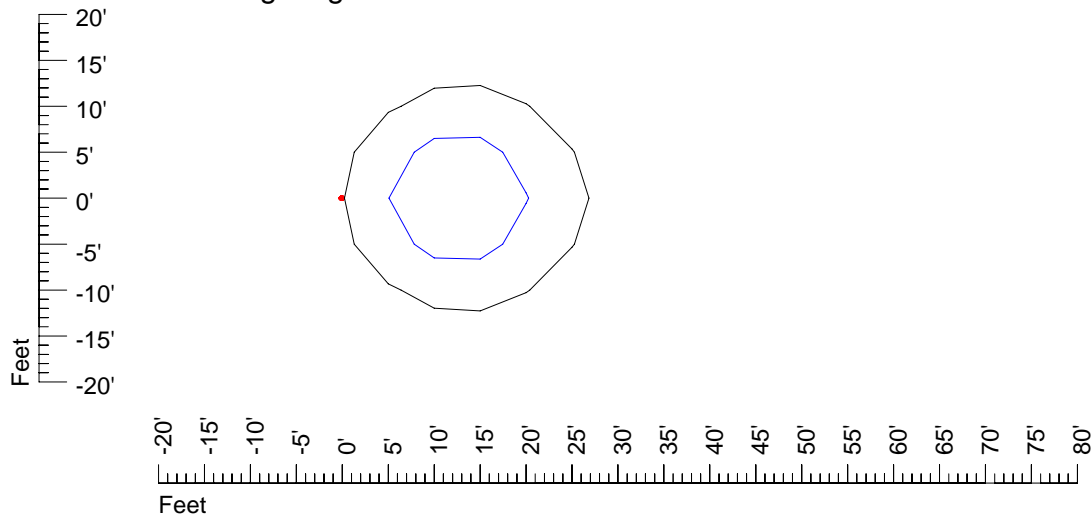

## Isoline template 20' mounting height

Isoline values — 0.1 fc — 0.25 fc — 0.5 fc — 1.0 fc — 2.0 fc

Mounting height 20' Tilt 0°

Mounting height 20' Tilt 30°

Mounting height 20' Tilt 15°

Mounting height 20' Tilt 45°

## Isoline template 25' mounting height

Isoline values — 0.1 fc — 0.25 fc — 0.5 fc — 1.0 fc — 2.0 fc

Mounting height 25' Tilt 0°

Mounting height 25' Tilt 30°

Mounting height 25' Tilt 15°

Mounting height 25' Tilt 45°