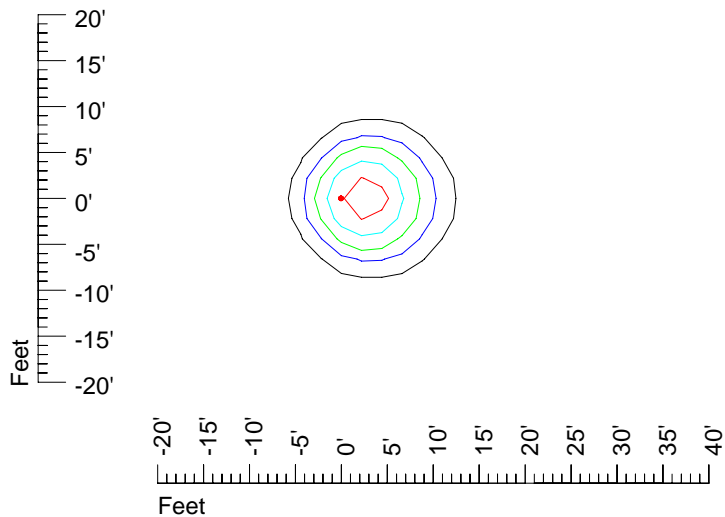

## Isoline template 11' mounting height

Isoline values — 0.1 fc — 0.25 fc — 0.5 fc — 1.0 fc — 2.0 fc

Mounting height 11' Tilt 0°

Mounting height 11' Tilt 30°

Mounting height 11' Tilt 15°

Mounting height 11' Tilt 45°