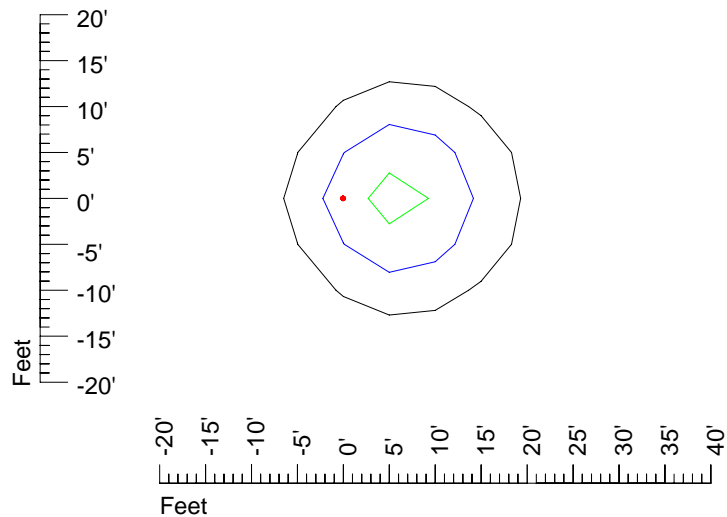

## Isoline template 25' mounting height

Isoline values — 0.1 fc — 0.25 fc — 0.5 fc — 1.0 fc — 2.0 fc

Mounting height 25' Tilt 0°

Mounting height 25' Tilt 30°

Mounting height 25' Tilt 15°

Mounting height 25' Tilt 45°