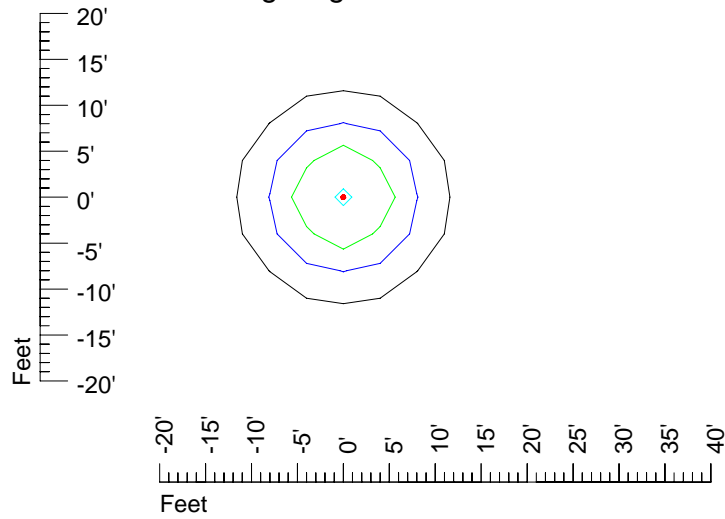

IES Photometric files D824

Isoline template 20' mounting height

Isoline values — 0.1 fc — 0.25 fc — 0.5 fc — 1.0 fc — 2.0 fc

Mounting height 20' Tilt 0°