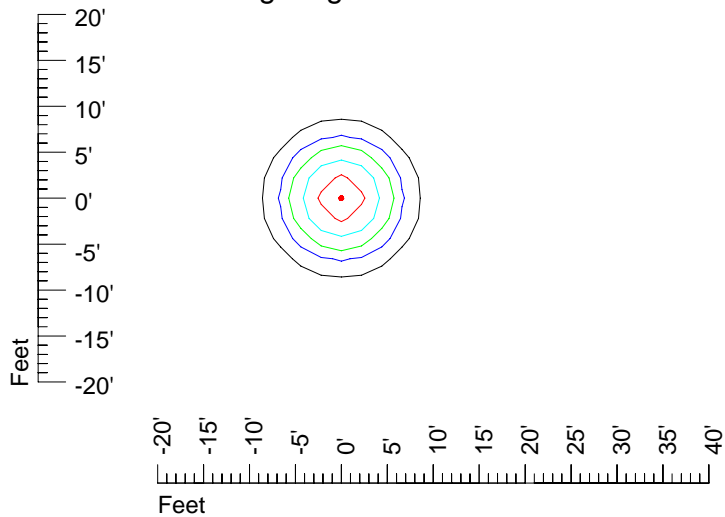

IES Photometric files D824

Isoline template 11' mounting height

Isoline values — 0.1 fc — 0.25 fc — 0.5 fc — 1.0 fc — 2.0 fc

Mounting height 11' Tilt 0°