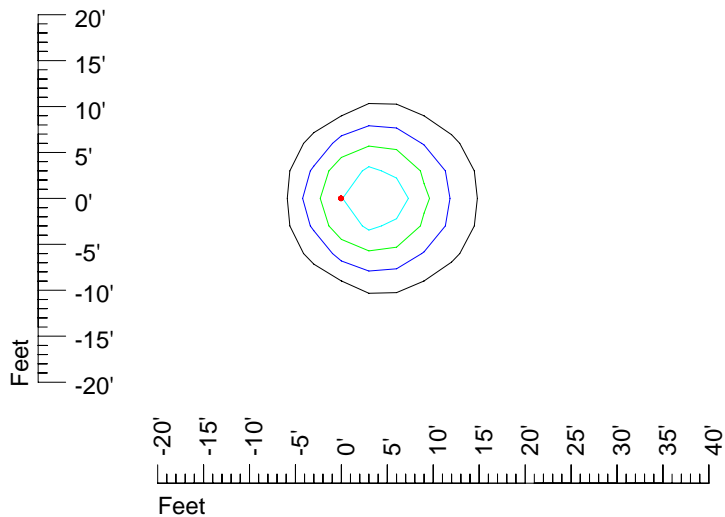

## Isoline template 15' mounting height

Isoline values — 0.1 fc — 0.25 fc — 0.5 fc — 1.0 fc — 2.0 fc

Mounting height 15' Tilt 0°

Mounting height 15' Tilt 30°

Mounting height 15' Tilt 15°

Mounting height 15' Tilt 45°