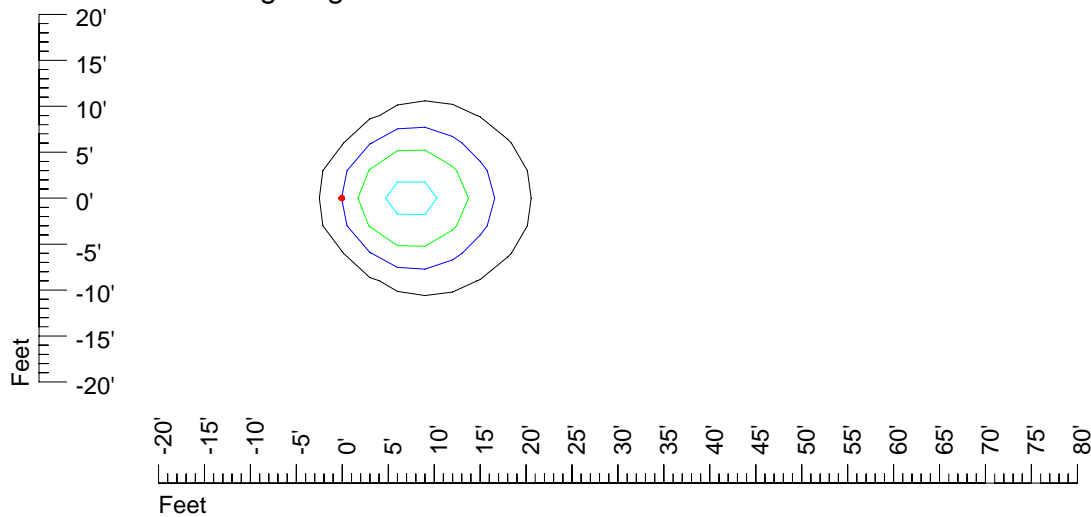

Mounting height 15' Tilt 30°