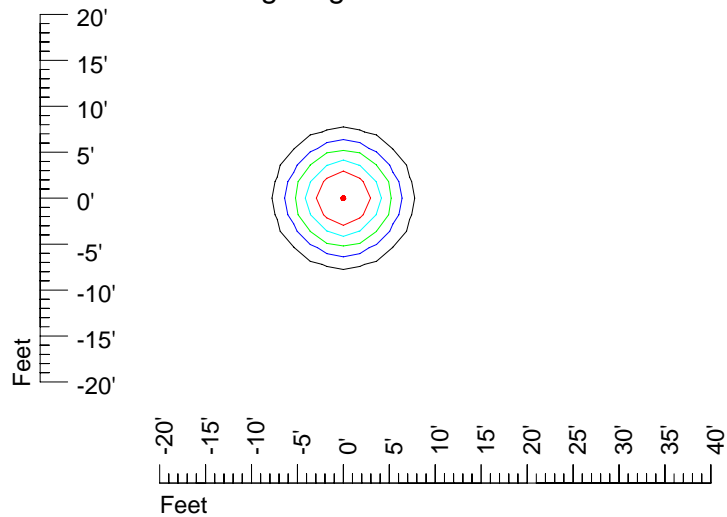

IES Photometric files D824

Isoline template 9' mounting height

Isoline values — 0.1 fc — 0.25 fc — 0.5 fc — 1.0 fc — 2.0 fc

Mounting height 9' Tilt 0°