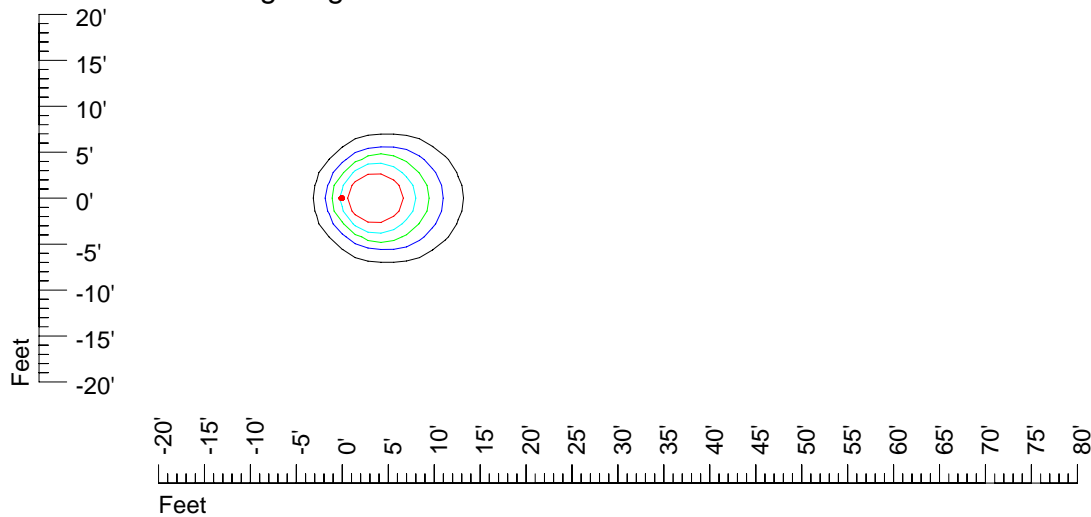

## Isoline template 7' mounting height

Isoline values — 0.1 fc — 0.25 fc — 0.5 fc — 1.0 fc — 2.0 fc

Mounting height 7' Tilt 0°

Mounting height 7' Tilt 30°

Mounting height 7' Tilt 15°

Mounting height 7' Tilt 45°