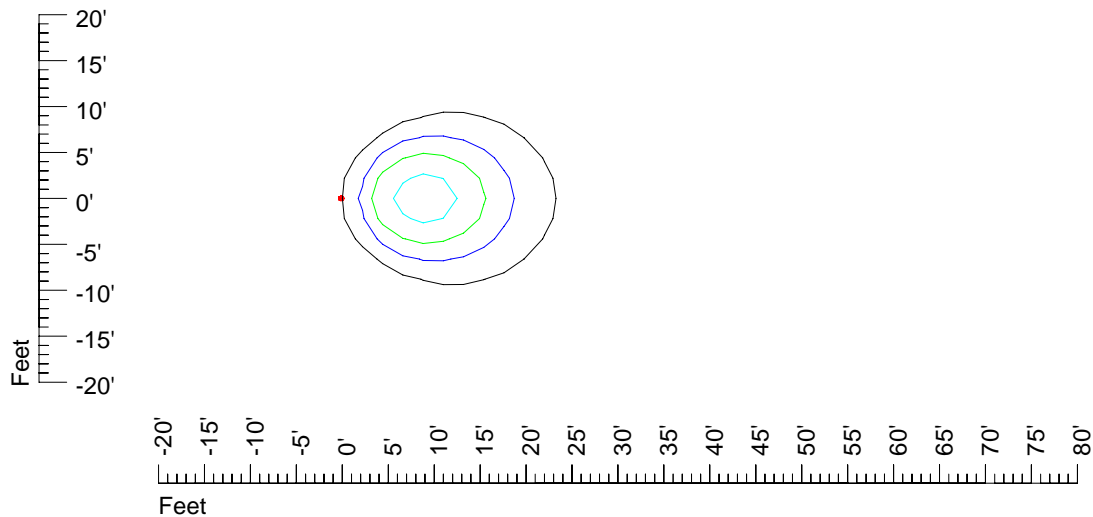

## Isoline template 11' mounting height

Isoline values — 0.1 fc — 0.25 fc — 0.5 fc — 1.0 fc — 2.0 fc

Mounting height 11' Tilt 0°

Mounting height 11' Tilt 30°

Mounting height 11' Tilt 15°

Mounting height 11' Tilt 45°