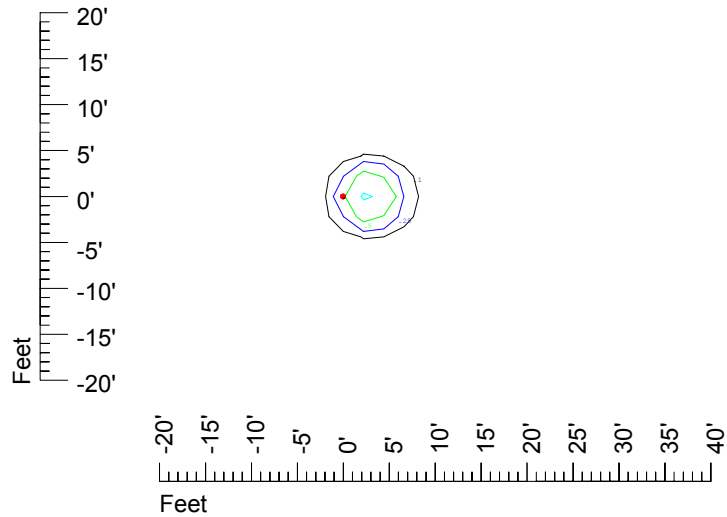

## Isoline template 11' mounting height

Isoline values — 0.1 fc — 0.25 fc — 0.5 fc — 1.0 fc — 2.0 fc

Mounting height 11' Tilt 0°

Mounting height 11' Tilt 30°

Mounting height 11' Tilt 15°

Mounting height 11' Tilt 45°