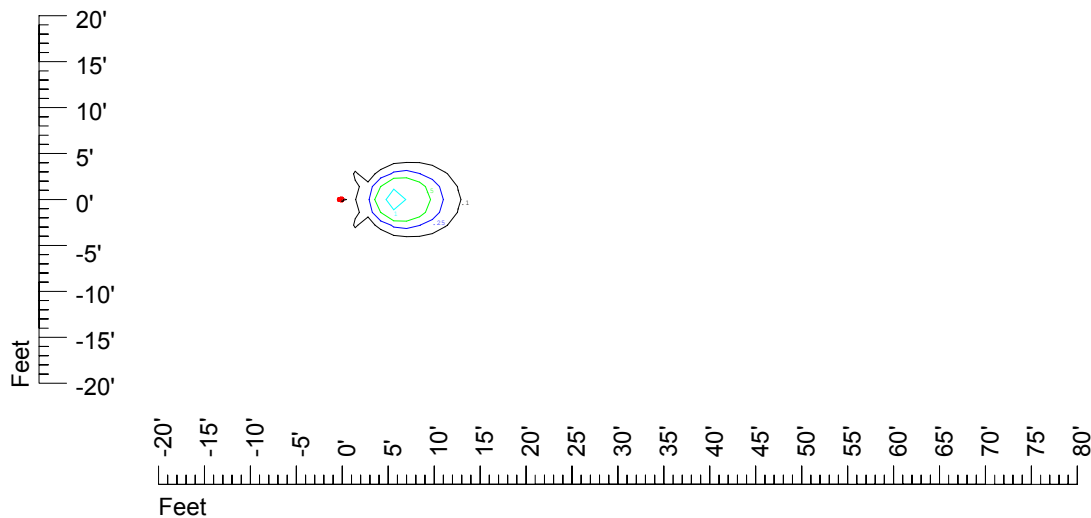

## Isoline template 7' mounting height

Isoline values — 0.1 fc — 0.25 fc — 0.5 fc — 1.0 fc — 2.0 fc

Mounting height 7' Tilt 0°

Mounting height 7' Tilt 30°

Mounting height 7' Tilt 15°

Mounting height 7' Tilt 45°