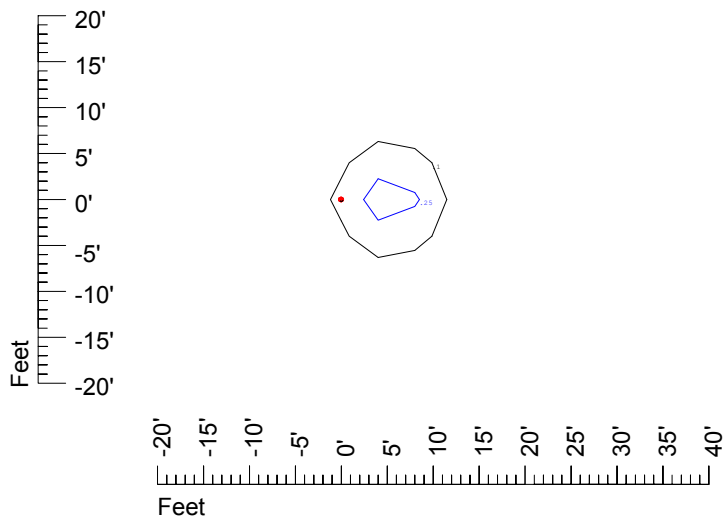

## Isoline template 7' mounting height

Isoline values — 0.1 fc — 0.25 fc — 0.5 fc — 1.0 fc — 2.0 fc

Mounting height 7' Tilt 0°

Mounting height 7' Tilt 30°

Mounting height 7' Tilt 15°

Mounting height 7' Tilt 45°

## Isoline template 11' mounting height

Isoline values — 0.1 fc — 0.25 fc — 0.5 fc — 1.0 fc — 2.0 fc

Mounting height 11' Tilt 0°

Mounting height 11' Tilt 30°

Mounting height 11' Tilt 15°

Mounting height 11' Tilt 45°

## Isoline template 15' mounting height

Isoline values — 0.1 fc — 0.25 fc — 0.5 fc — 1.0 fc — 2.0 fc

Mounting height 15' Tilt 0°

Mounting height 15' Tilt 30°

Mounting height 15' Tilt 15°

Mounting height 15' Tilt 45°

## Isoline template 20' mounting height

Isoline values — 0.1 fc — 0.25 fc — 0.5 fc — 1.0 fc — 2.0 fc

Mounting height 20' Tilt 0°

Mounting height 20' Tilt 30°

Mounting height 20' Tilt 15°

Mounting height 20' Tilt 45°