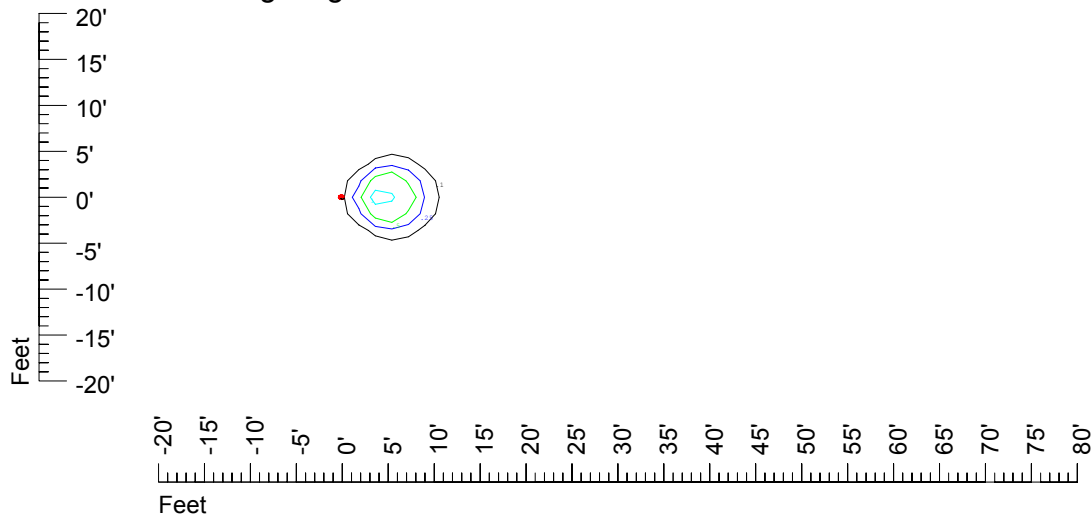

Mounting height 9' Tilt 30°