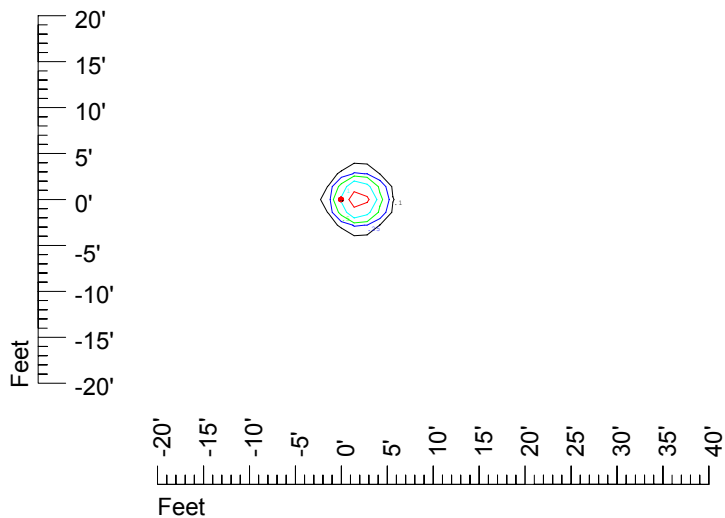

## Isoline template 7' mounting height

Isoline values — 0.1 fc — 0.25 fc — 0.5 fc — 1.0 fc — 2.0 fc

Mounting height 7' Tilt 0°

Mounting height 7' Tilt 30°

Mounting height 7' Tilt 15°

Mounting height 7' Tilt 45°

## Isoline template 20' mounting height

Isoline values — 0.1 fc — 0.25 fc — 0.5 fc — 1.0 fc — 2.0 fc

Mounting height 20' Tilt 0°

Mounting height 20' Tilt 30°

Mounting height 20' Tilt 15°

Mounting height 20' Tilt 45°