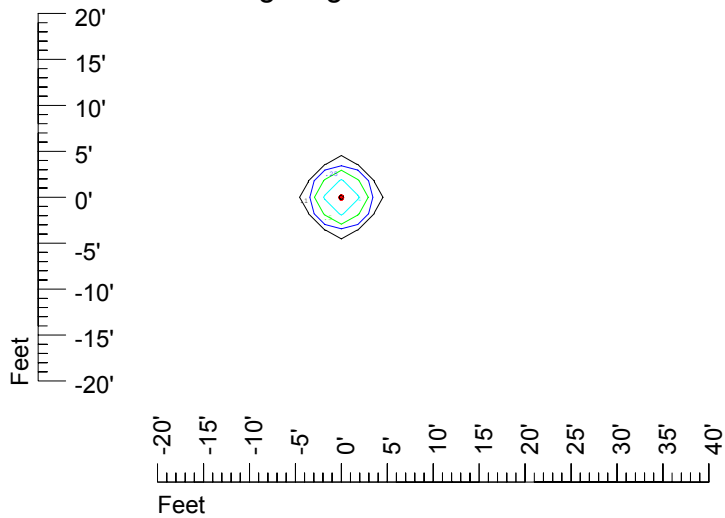

IES Photometric files C9719

Isoline template 9' mounting height

Isoline values — 0.1 fc — 0.25 fc — 0.5 fc — 1.0 fc — 2.0 fc

Mounting height 9' Tilt 0°