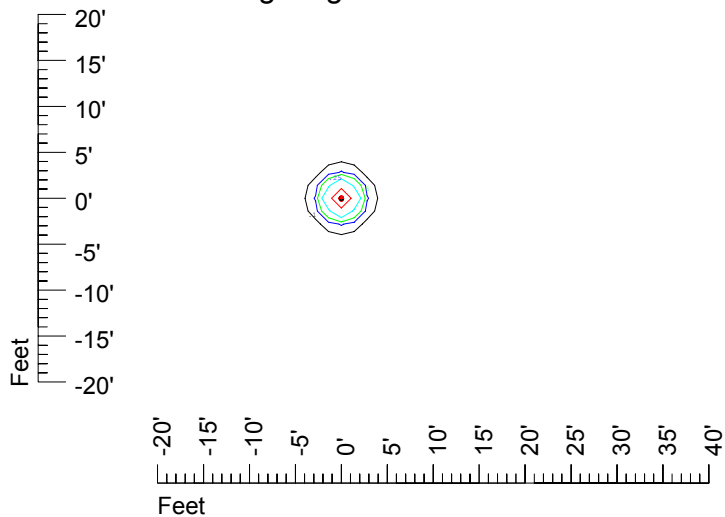

## Isoline template 7' mounting height

Isoline values — 0.1 fc — 0.25 fc — 0.5 fc — 1.0 fc — 2.0 fc

Mounting height 7' Tilt 0°

Mounting height 7' Tilt 30°

Mounting height 7' Tilt 15°

Mounting height 7' Tilt 45°

## Isoline template 20' mounting height

Isoline values — 0.1 fc — 0.25 fc — 0.5 fc — 1.0 fc — 2.0 fc

Mounting height 20' Tilt 0°

Mounting height 20' Tilt 30°

Mounting height 20' Tilt 15°

Mounting height 20' Tilt 45°