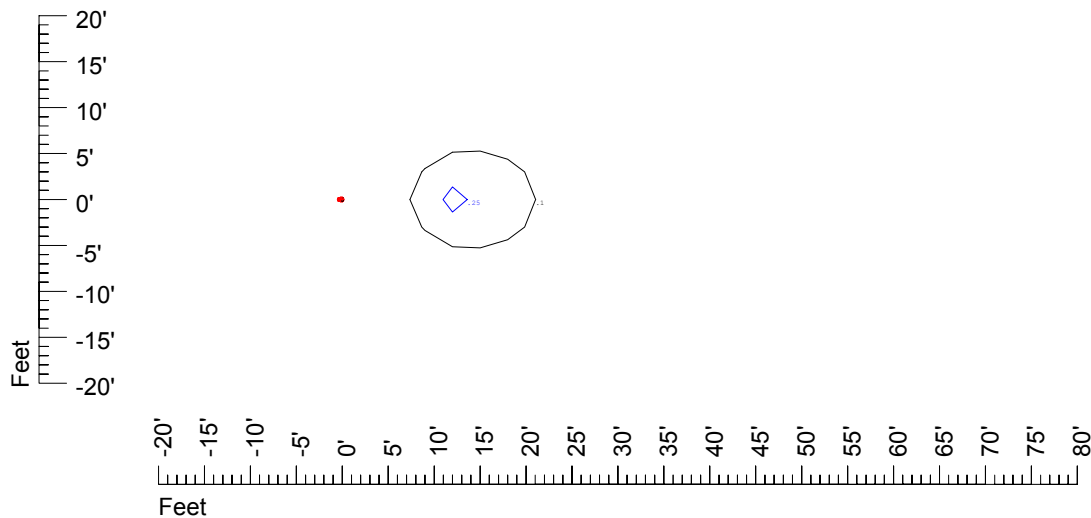

## Isoline template 15' mounting height

Isoline values — 0.1 fc — 0.25 fc — 0.5 fc — 1.0 fc — 2.0 fc

Mounting height 15' Tilt 0°

Mounting height 15' Tilt 30°

Mounting height 15' Tilt 15°

Mounting height 15' Tilt 45°