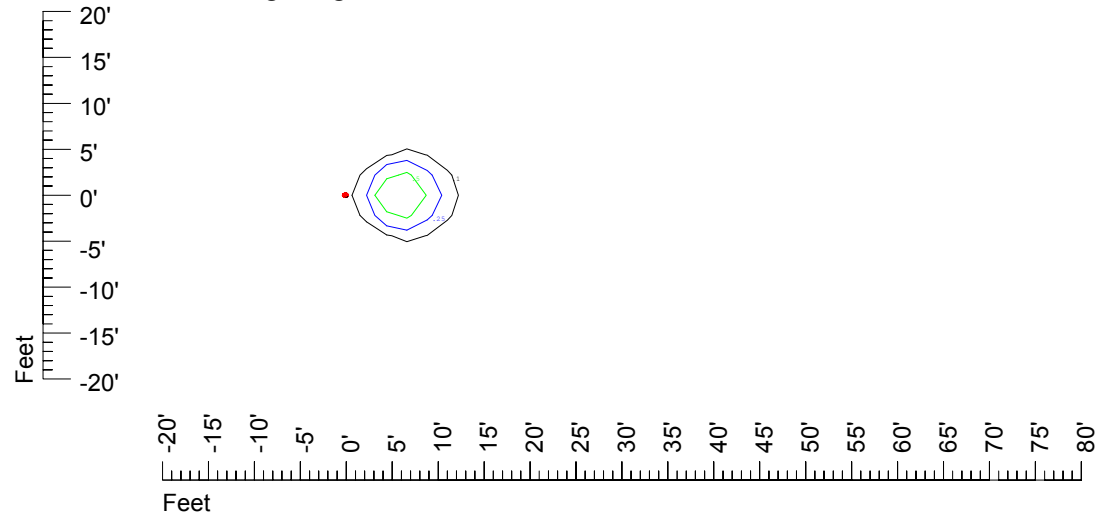

## Isoline template 11' mounting height

Isoline values — 0.1 fc — 0.25 fc — 0.5 fc — 1.0 fc — 2.0 fc

Mounting height 11' Tilt 0°

Mounting height 11' Tilt 30°

Mounting height 11' Tilt 15°

Mounting height 11' Tilt 45°