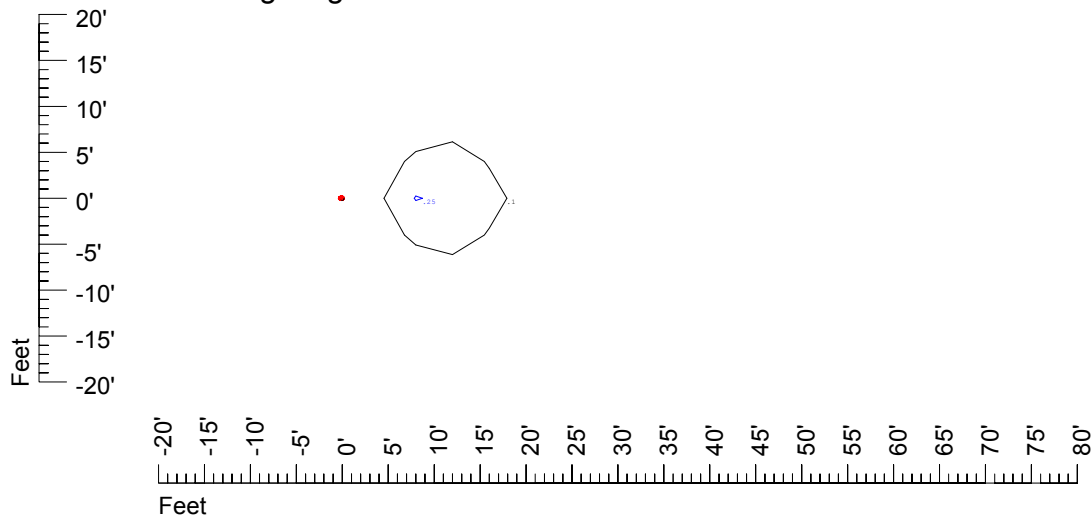

## Isoline template 20' mounting height

Isoline values — 0.1 fc — 0.25 fc — 0.5 fc — 1.0 fc — 2.0 fc

Mounting height 20' Tilt 0°

Mounting height 20' Tilt 30°

Mounting height 20' Tilt 15°

Mounting height 20' Tilt 45°