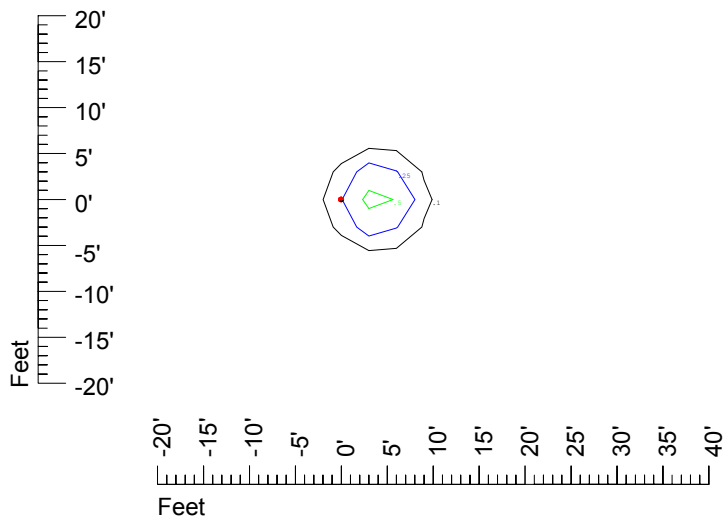

## Isoline template 7' mounting height

Isoline values — 0.1 fc — 0.25 fc — 0.5 fc — 1.0 fc — 2.0 fc

Mounting height 7' Tilt 0°

Mounting height 7' Tilt 30°

Mounting height 7' Tilt 15°

Mounting height 7' Tilt 45°

## Isoline template 11' mounting height

Isoline values — 0.1 fc — 0.25 fc — 0.5 fc — 1.0 fc — 2.0 fc

Mounting height 11' Tilt 0°

Mounting height 11' Tilt 30°

Mounting height 11' Tilt 15°

Mounting height 11' Tilt 45°

## Isoline template 15' mounting height

Isoline values — 0.1 fc — 0.25 fc — 0.5 fc — 1.0 fc — 2.0 fc

Mounting height 15' Tilt 0°

Mounting height 15' Tilt 30°

Mounting height 15' Tilt 15°

Mounting height 15' Tilt 45°

## Isoline template 20' mounting height

Isoline values — 0.1 fc — 0.25 fc — 0.5 fc — 1.0 fc — 2.0 fc

Mounting height 20' Tilt 0°

Mounting height 20' Tilt 30°

Mounting height 20' Tilt 15°

Mounting height 20' Tilt 45°