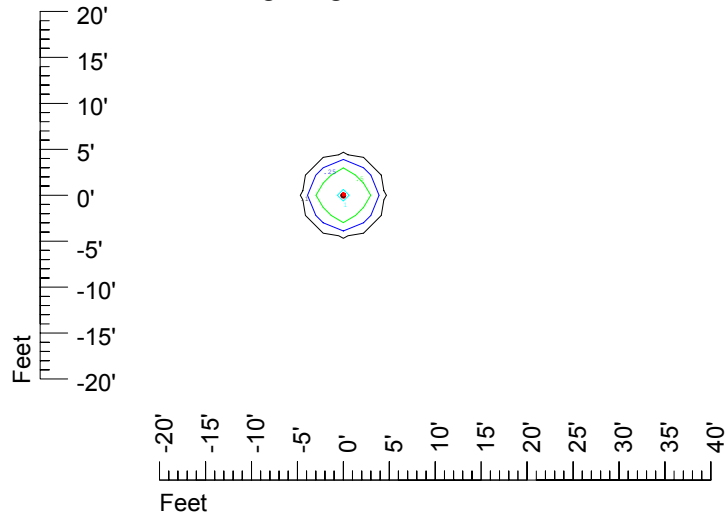

IES Photometric files C9719

Isoline template 11' mounting height

Isoline values — 0.1 fc — 0.25 fc — 0.5 fc — 1.0 fc — 2.0 fc

Mounting height 11' Tilt 0°