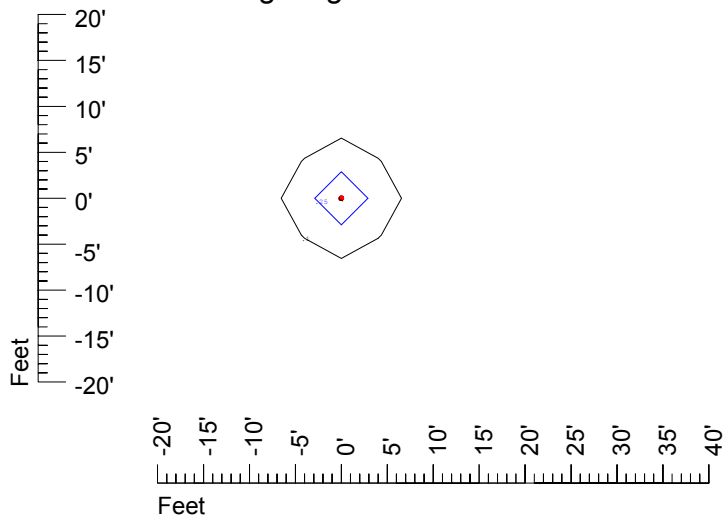

## Isoline template 7' mounting height

Isoline values — 0.1 fc — 0.25 fc — 0.5 fc — 1.0 fc — 2.0 fc

Mounting height 7' Tilt 0°

Mounting height 7' Tilt 30°

Mounting height 7' Tilt 15°

Mounting height 7' Tilt 45°

## Isoline template 11' mounting height

Isoline values — 0.1 fc — 0.25 fc — 0.5 fc — 1.0 fc — 2.0 fc

Mounting height 11' Tilt 0°

Mounting height 11' Tilt 30°

Mounting height 11' Tilt 15°

Mounting height 11' Tilt 45°

## Isoline template 15' mounting height

Isoline values — 0.1 fc — 0.25 fc — 0.5 fc — 1.0 fc — 2.0 fc

Mounting height 15' Tilt 0°

Mounting height 15' Tilt 30°

Mounting height 15' Tilt 15°

Mounting height 15' Tilt 45°

## Isoline template 20' mounting height

Isoline values — 0.1 fc — 0.25 fc — 0.5 fc — 1.0 fc — 2.0 fc

Mounting height 20' Tilt 0°

Mounting height 20' Tilt 30°

Mounting height 20' Tilt 15°

Mounting height 20' Tilt 45°