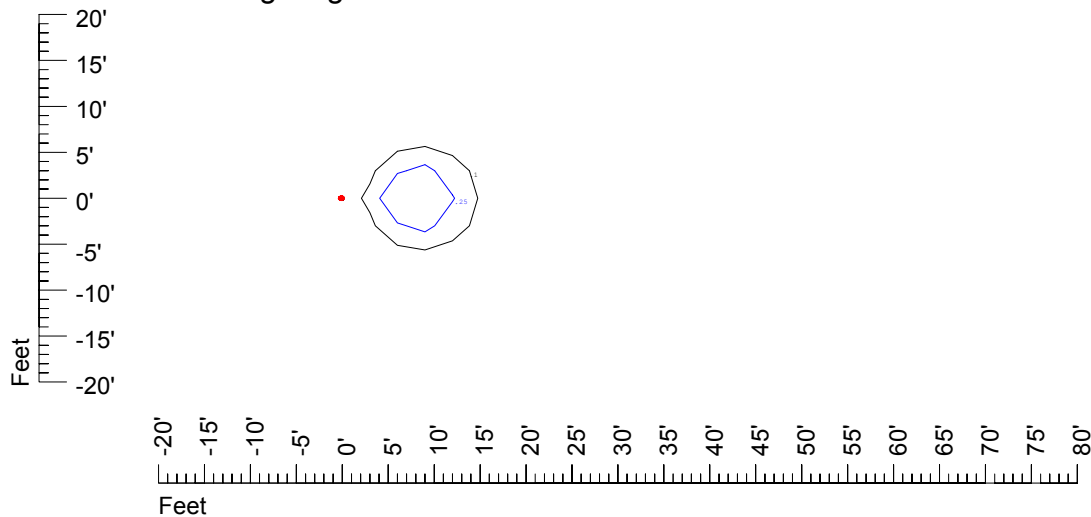

Mounting height 15' Tilt 30°