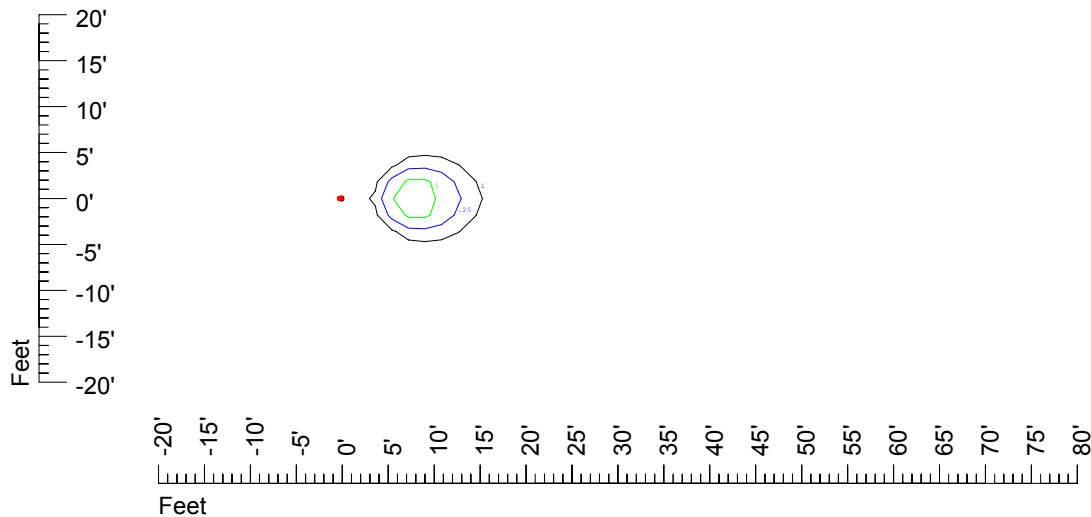

## Isoline template 9' mounting height

Isoline values — 0.1 fc — 0.25 fc — 0.5 fc — 1.0 fc — 2.0 fc

Mounting height 9' Tilt 0°

Mounting height 9' Tilt 30°

Mounting height 9' Tilt 15°

Mounting height 9' Tilt 45°