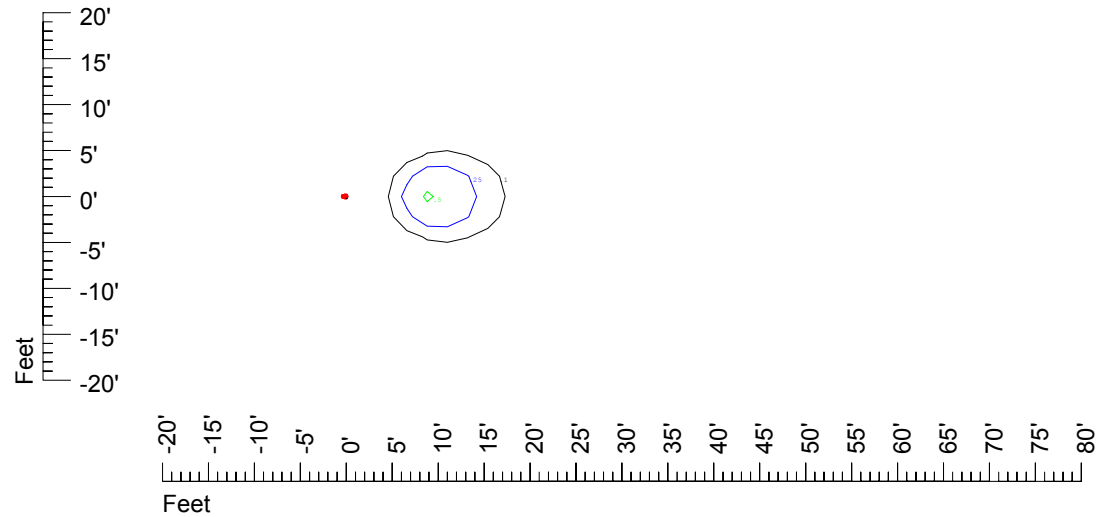

## Isoline template 11' mounting height

Isoline values — 0.1 fc — 0.25 fc — 0.5 fc — 1.0 fc — 2.0 fc

Mounting height 11' Tilt 0°

Mounting height 11' Tilt 30°

Mounting height 11' Tilt 15°

Mounting height 11' Tilt 45°