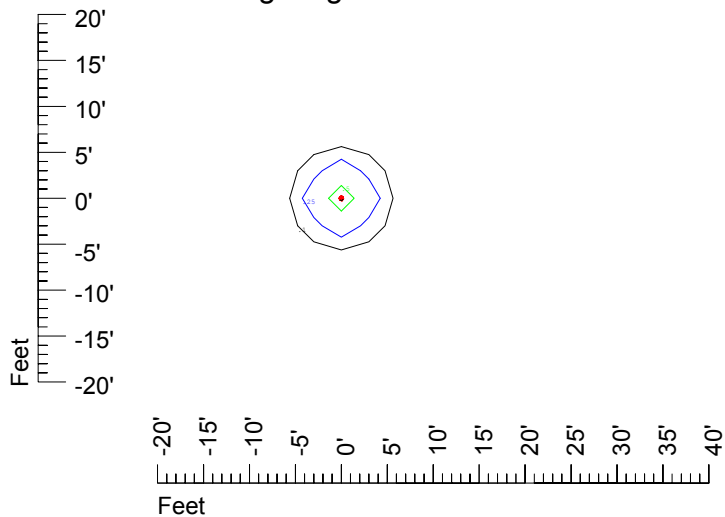

IES Photometric files C9719

Isoline template 15' mounting height

Isoline values — 0.1 fc — 0.25 fc — 0.5 fc — 1.0 fc — 2.0 fc

Mounting height 15' Tilt 0°