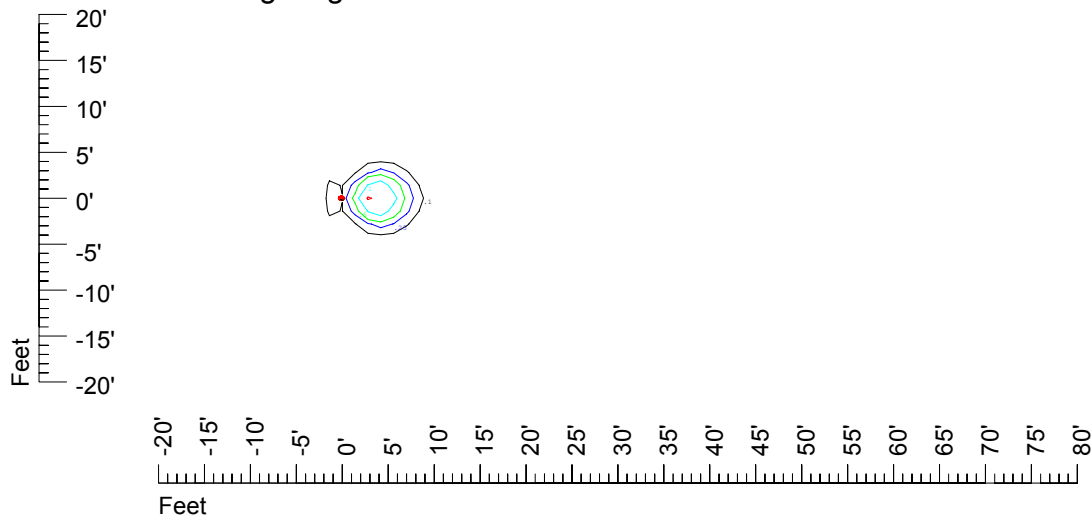

## Isoline template 7' mounting height

Isoline values — 0.1 fc — 0.25 fc — 0.5 fc — 1.0 fc — 2.0 fc

Mounting height 7' Tilt 0°

Mounting height 7' Tilt 30°

Mounting height 7' Tilt 15°

Mounting height 7' Tilt 45°

## Isoline template 20' mounting height

Isoline values — 0.1 fc — 0.25 fc — 0.5 fc — 1.0 fc — 2.0 fc

Mounting height 20' Tilt 0°

Mounting height 20' Tilt 30°

Mounting height 20' Tilt 15°

Mounting height 20' Tilt 45°