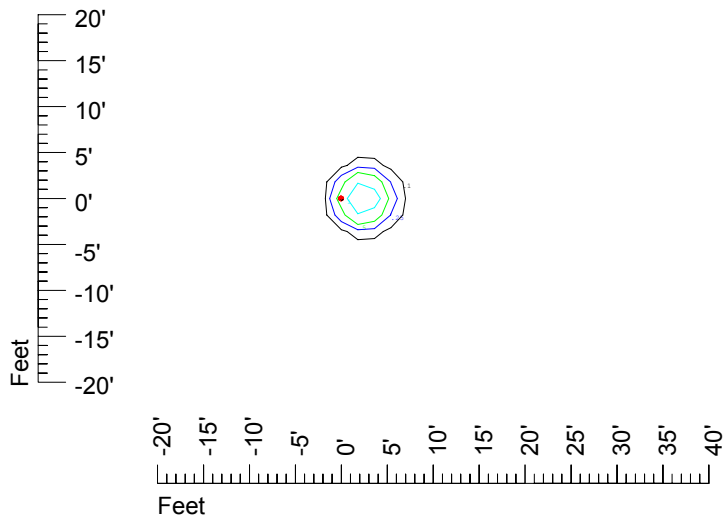

## Isoline template 7' mounting height

Isoline values — 0.1 fc — 0.25 fc — 0.5 fc — 1.0 fc — 2.0 fc

Mounting height 7' Tilt 0°

Mounting height 7' Tilt 30°

Mounting height 7' Tilt 15°

Mounting height 7' Tilt 45°

## Isoline template 9' mounting height

Isoline values — 0.1 fc — 0.25 fc — 0.5 fc — 1.0 fc — 2.0 fc

Mounting height 9' Tilt 0°

Mounting height 9' Tilt 30°

Mounting height 9' Tilt 15°

Mounting height 9' Tilt 45°