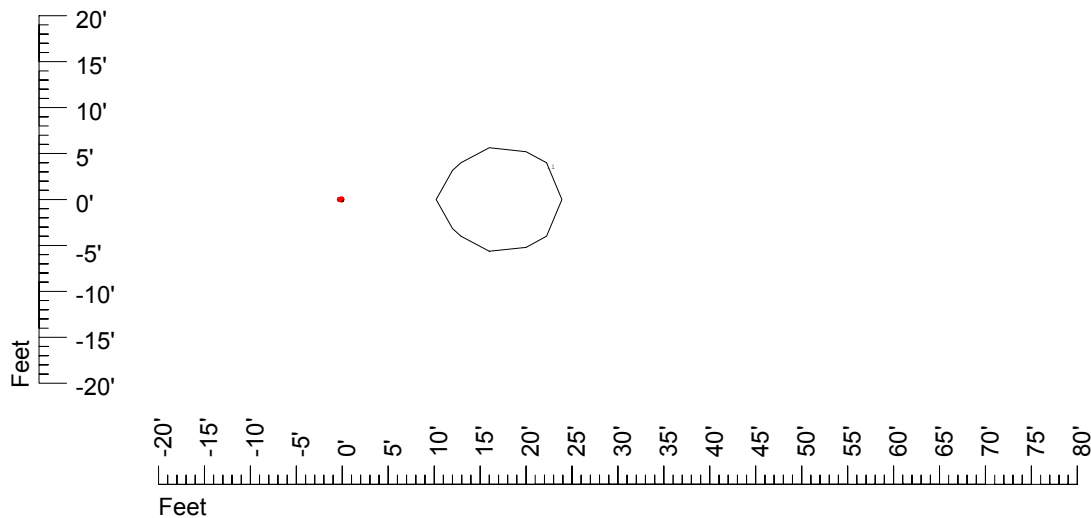

Mounting height 20' Tilt 0°

Mounting height 20' Tilt 30°

Mounting height 20' Tilt 15°

Mounting height 20' Tilt 45°

IES File: C9299

Lighting level in fc / Distance in feet

Vertical plan 0° to 180°
Horizontal plan 0°