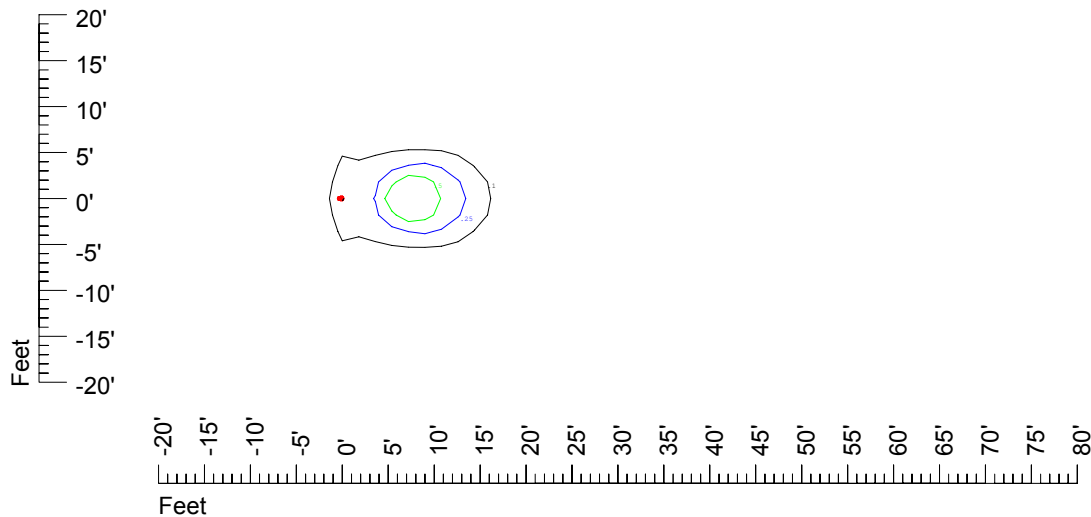

IES Photometric files C9299

Isoline template at 7' mounting height

Isoline values — 0.1 fc — 0.25 fc — 0.5 fc — 1.0 fc — 2.0 fc

Mounting height 7' Tilt 0°

Mounting height 7' Tilt 30°

Mounting height 7' Tilt 15°

Mounting height 7' Tilt 45°

IES Photometric files C9299

Isoline template at 9' mounting height

Isoline values — 0.1 fc — 0.25 fc — 0.5 fc — 1.0 fc — 2.0 fc

Mounting height 9' Tilt 0°

Mounting height 9' Tilt 30°

Mounting height 9' Tilt 15°

Mounting height 9' Tilt 45°

IES Photometric files C9299

Isoline template at 11' mounting height

Isoline values — 0.1 fc — 0.25 fc — 0.5 fc — 1.0 fc — 2.0 fc

Mounting height 11' Tilt 0°