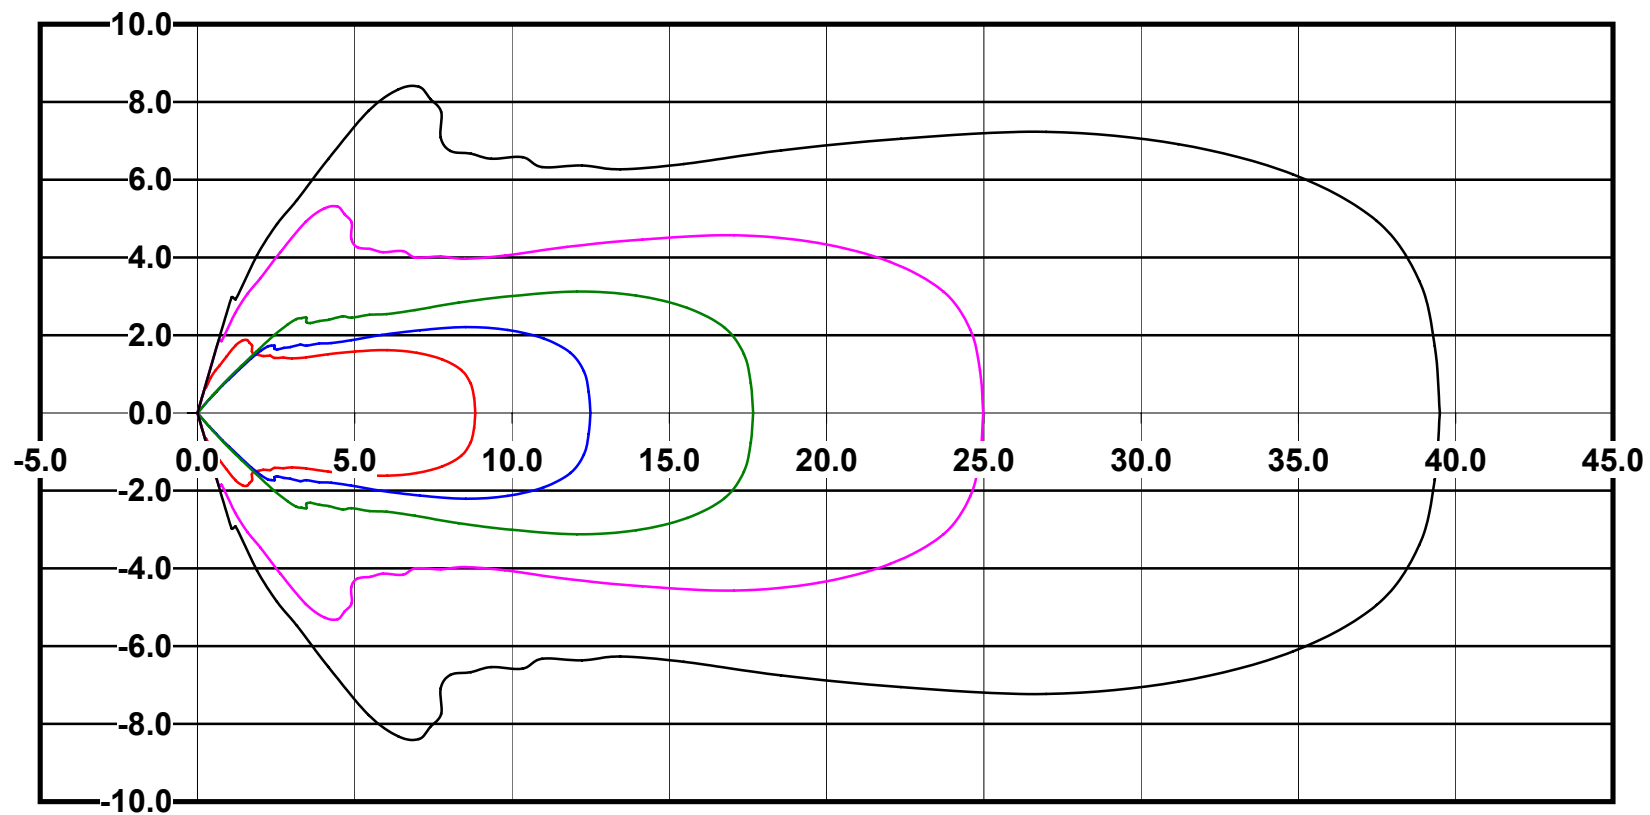

Mounting height 15' Tilt 0°

Mounting height 15' Tilt 30°

Mounting height 15' Tilt 15°

Mounting height 15' Tilt 45°

IES Photometric files C9299

Isoline template at 20' mounting height

Isoline values — 0.1 fc — 0.25 fc — 0.5 fc — 1.0 fc — 2.0 fc

Mounting height 20' Tilt 0°

Mounting height 20' Tilt 30°

Mounting height 20' Tilt 15°

Mounting height 20' Tilt 45°

IES File: C9299

Lighting level in fc / Distance in feet

Vertical plan 0° to 180°
Horizontal plan 0°

— 2 fc — 1 fc — 0.5 fc — 0.25 fc — 0.1 fc