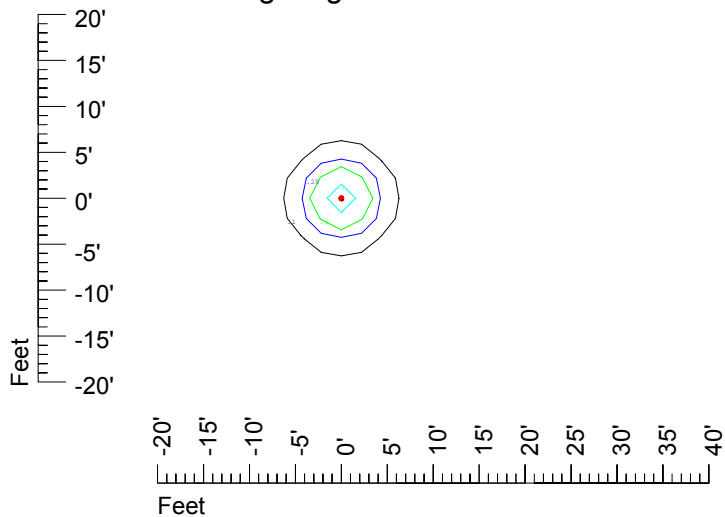

IES Photometric files C9299

Isoline template at 7' mounting height

Isoline values — 0.1 fc — 0.25 fc — 0.5 fc — 1.0 fc — 2.0 fc

Mounting height 7' Tilt 0°

Mounting height 7' Tilt 30°

Mounting height 7' Tilt 15°

Mounting height 7' Tilt 45°

IES Photometric files C9299

Isoline template at 9' mounting height

Isoline values — 0.1 fc — 0.25 fc — 0.5 fc — 1.0 fc — 2.0 fc

Mounting height 9' Tilt 0°

Mounting height 9' Tilt 30°

Mounting height 9' Tilt 15°

Mounting height 9' Tilt 45°

IES Photometric files C9299

Isoline template at 11' mounting height

Isoline values — 0.1 fc — 0.25 fc — 0.5 fc — 1.0 fc — 2.0 fc

Mounting height 11' Tilt 0°

Mounting height 11' Tilt 30°

Mounting height 11' Tilt 15°

Mounting height 11' Tilt 45°

IES Photometric files C9299

Isoline template at 15' mounting height

Isoline values — 0.1 fc — 0.25 fc — 0.5 fc — 1.0 fc — 2.0 fc