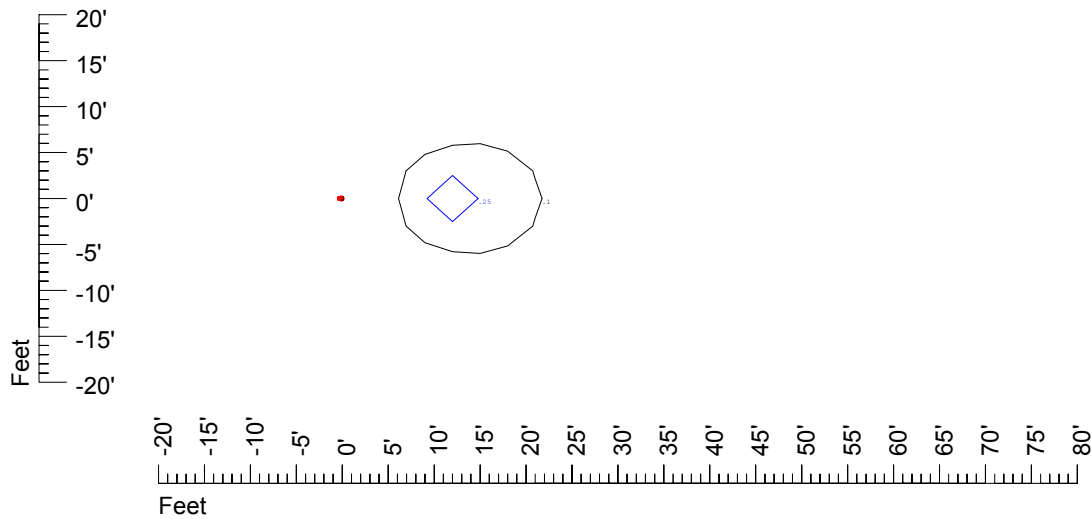

Mounting height 11' Tilt 30°

Mounting height 11' Tilt 15°

Mounting height 11' Tilt 45°

IES Photometric files C9299

Isoline template at 15' mounting height

Isoline values — 0.1 fc — 0.25 fc — 0.5 fc — 1.0 fc — 2.0 fc

Mounting height 15' Tilt 0°

Mounting height 15' Tilt 30°

Mounting height 15' Tilt 15°

Mounting height 15' Tilt 45°

IES Photometric files C9299

Isoline template at 20' mounting height

Isoline values — 0.1 fc — 0.25 fc — 0.5 fc — 1.0 fc — 2.0 fc

Mounting height 20' Tilt 0°

Mounting height 20' Tilt 30°

Mounting height 20' Tilt 15°

Mounting height 20' Tilt 45°

IES File: C9299

Lighting level in fc / Distance in feet

Vertical plan 0° to 180°
Horizontal plan 0°