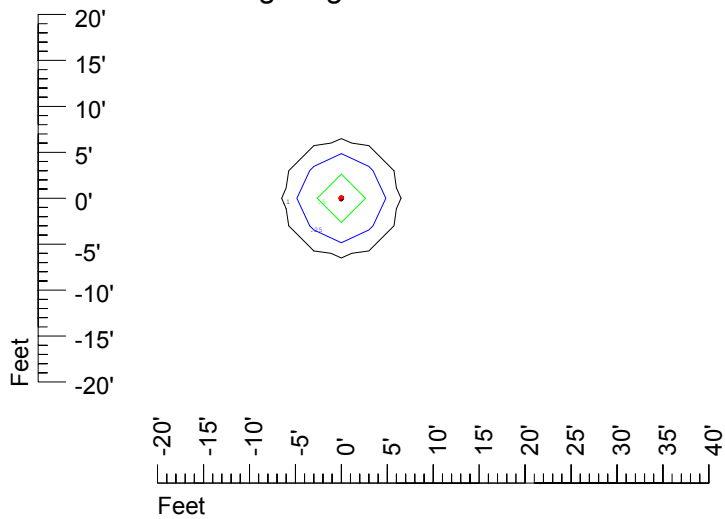

IES Photometric files C9299

Isoline template at 7' mounting height

Isoline values — 0.1 fc — 0.25 fc — 0.5 fc — 1.0 fc — 2.0 fc

Mounting height 7' Tilt 0°

Mounting height 7' Tilt 30°

Mounting height 7' Tilt 15°

Mounting height 9' Tilt 15°

Mounting height 9' Tilt 45°

IES Photometric files C9299

Isoline template at 11' mounting height

Isoline values — 0.1 fc — 0.25 fc — 0.5 fc — 1.0 fc — 2.0 fc

Mounting height 11' Tilt 0°

Mounting height 11' Tilt 30°

Mounting height 11' Tilt 15°

Mounting height 11' Tilt 45°

IES Photometric files C9299

Isoline template at 15' mounting height

Isoline values — 0.1 fc — 0.25 fc — 0.5 fc — 1.0 fc — 2.0 fc

Mounting height 15' Tilt 0°

Mounting height 15' Tilt 30°

Mounting height 15' Tilt 15°

Mounting height 15' Tilt 45°

IES Photometric files C9299

Isoline template at 20' mounting height

Isoline values — 0.1 fc — 0.25 fc — 0.5 fc — 1.0 fc — 2.0 fc