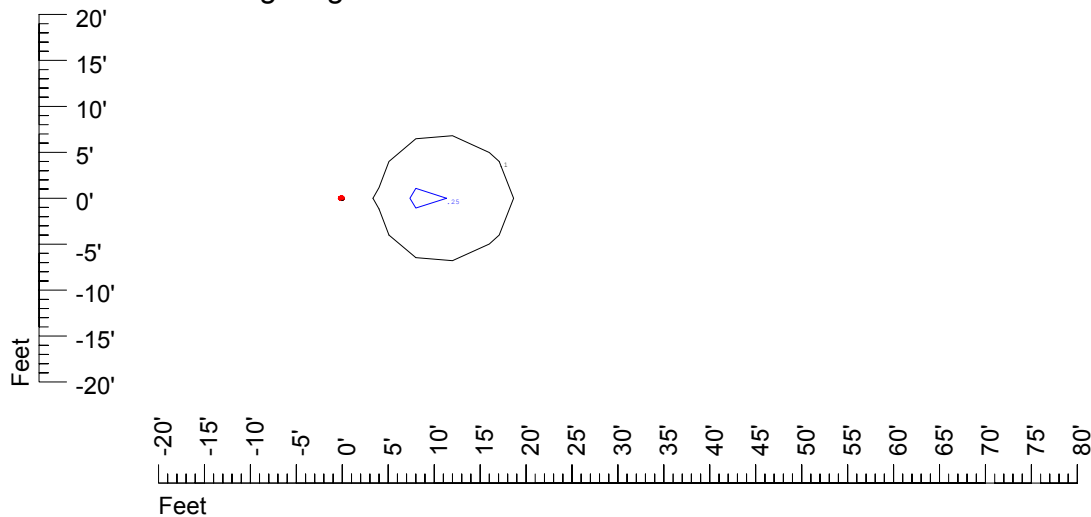

Mounting height 11' Tilt 30°

Mounting height 11' Tilt 15°

Mounting height 11' Tilt 45°

IES Photometric files C9299

Isoline template at 15' mounting height

Isoline values — 0.1 fc — 0.25 fc — 0.5 fc — 1.0 fc — 2.0 fc

Mounting height 15' Tilt 0°

Mounting height 15' Tilt 30°

Mounting height 15' Tilt 15°

Mounting height 15' Tilt 45°

IES Photometric files C9299

Isoline template at 20' mounting height

Isoline values — 0.1 fc — 0.25 fc — 0.5 fc — 1.0 fc — 2.0 fc

Mounting height 20' Tilt 0°

Mounting height 20' Tilt 30°

Mounting height 20' Tilt 15°

Mounting height 20' Tilt 45°

IES File: C9299

Lighting level in fc / Distance in feet

Vertical plan 0° to 180°
Horizontal plan 0°