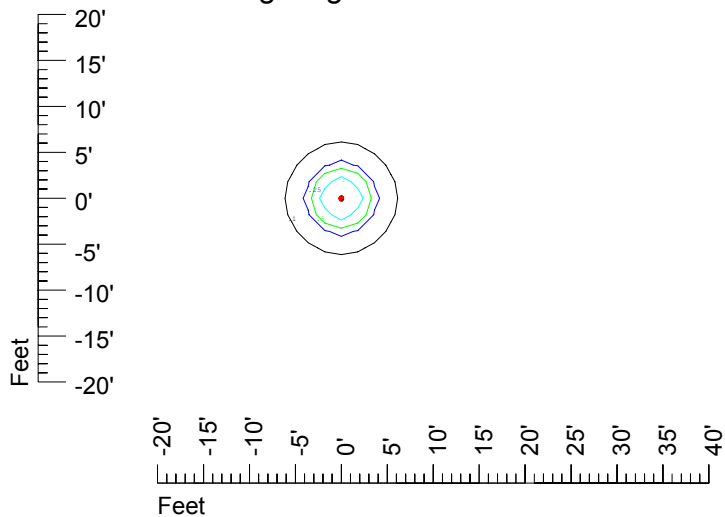

IES Photometric files C9299

Isoline template at 7' mounting height

Isoline values — 0.1 fc — 0.25 fc — 0.5 fc — 1.0 fc — 2.0 fc

Mounting height 7' Tilt 0°

Mounting height 7' Tilt 30°

Mounting height 7' Tilt 15°

Mounting height 7' Tilt 45°

IES Photometric files C9299

Isoline template at 9' mounting height

Isoline values — 0.1 fc — 0.25 fc — 0.5 fc — 1.0 fc — 2.0 fc

Mounting height 9' Tilt 0°

Mounting height 9' Tilt 30°

Mounting height 9' Tilt 15°

Mounting height 9' Tilt 45°

IES Photometric files C9299

Isoline template at 11' mounting height

Isoline values — 0.1 fc — 0.25 fc — 0.5 fc — 1.0 fc — 2.0 fc

Mounting height 11' Tilt 0°

Mounting height 11' Tilt 30°

Mounting height 11' Tilt 15°

Mounting height 11' Tilt 45°

IES Photometric files C9299

Isoline template at 15' mounting height

Isoline values — 0.1 fc — 0.25 fc — 0.5 fc — 1.0 fc — 2.0 fc