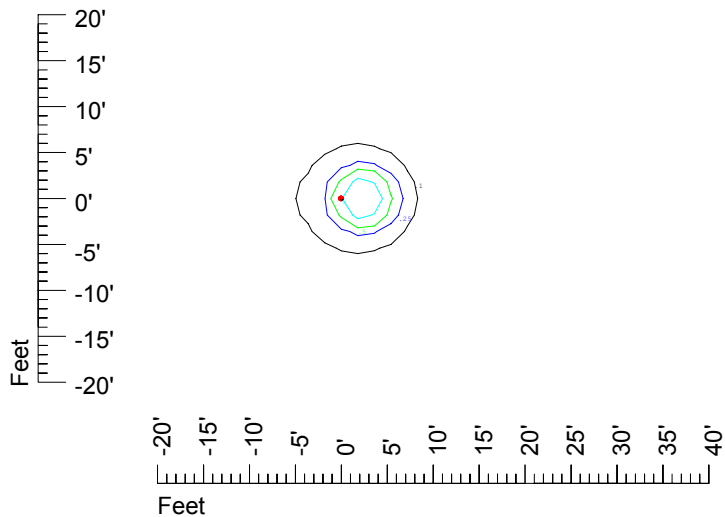

IES Photometric files C9299

Isoline template at 7' mounting height

Isoline values — 0.1 fc — 0.25 fc — 0.5 fc — 1.0 fc — 2.0 fc

Mounting height 7' Tilt 0°

Mounting height 7' Tilt 30°

Mounting height 7' Tilt 15°

Mounting height 7' Tilt 45°

IES Photometric files C9299

Isoline template at 9' mounting height

Isoline values — 0.1 fc — 0.25 fc — 0.5 fc — 1.0 fc — 2.0 fc

Mounting height 9' Tilt 0°

Mounting height 9' Tilt 30°

Mounting height 9' Tilt 15°

Mounting height 9' Tilt 45°

IES Photometric files C9299

Isoline template at 11' mounting height

Isoline values — 0.1 fc — 0.25 fc — 0.5 fc — 1.0 fc — 2.0 fc

Mounting height 11' Tilt 0°

Mounting height 11' Tilt 30°

Mounting height 11' Tilt 15°

Mounting height 11' Tilt 45°

IES Photometric files C9299

Isoline template at 15' mounting height

Isoline values — 0.1 fc — 0.25 fc — 0.5 fc — 1.0 fc — 2.0 fc