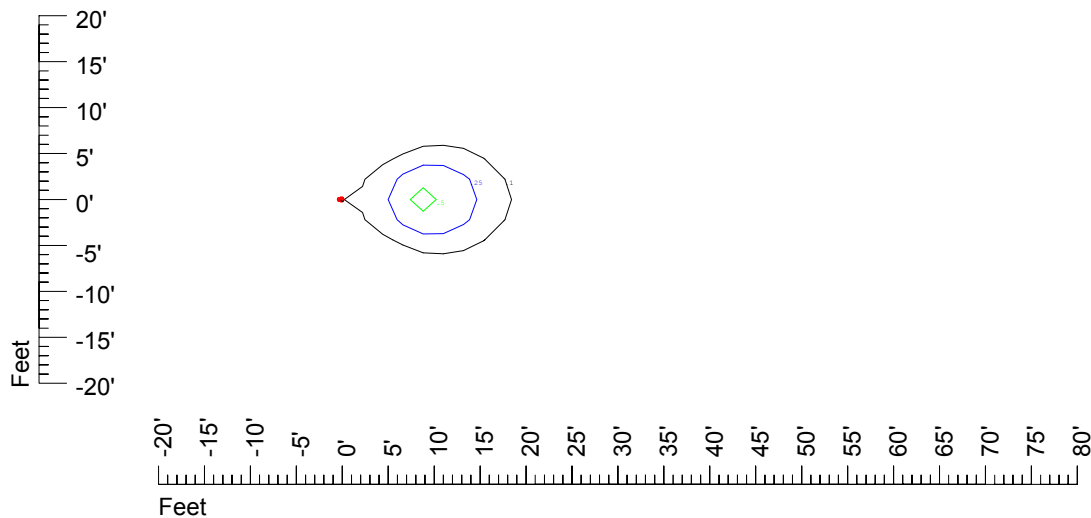

Mounting height 9' Tilt 15°

Mounting height 9' Tilt 45°

IES Photometric files C9299

Isoline template at 11' mounting height

Isoline values — 0.1 fc — 0.25 fc — 0.5 fc — 1.0 fc — 2.0 fc

Mounting height 11' Tilt 0°

Mounting height 11' Tilt 30°

Mounting height 11' Tilt 15°

Mounting height 11' Tilt 45°

IES Photometric files C9299

Isoline template at 15' mounting height

Isoline values — 0.1 fc — 0.25 fc — 0.5 fc — 1.0 fc — 2.0 fc