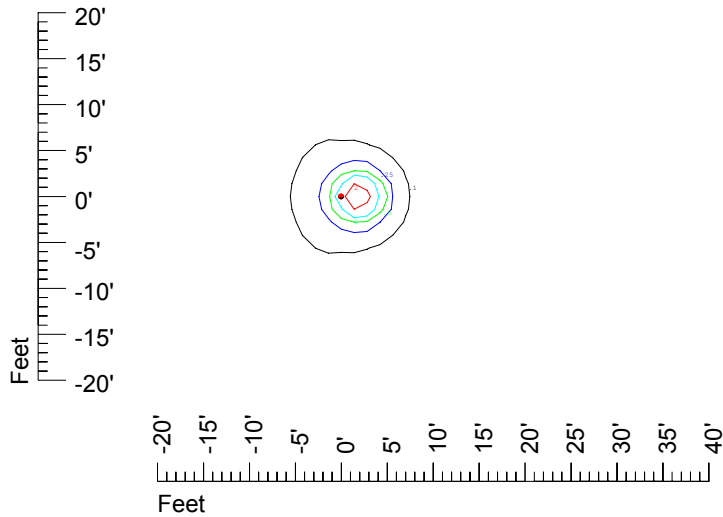

IES Photometric files C9299

Isoline template at 7' mounting height

Isoline values — 0.1 fc — 0.25 fc — 0.5 fc — 1.0 fc — 2.0 fc

Mounting height 7' Tilt 0°

Mounting height 7' Tilt 30°

Mounting height 7' Tilt 15°

Mounting height 7' Tilt 45°

IES Photometric files C9299

Isoline template at 9' mounting height

Isoline values — 0.1 fc — 0.25 fc — 0.5 fc — 1.0 fc — 2.0 fc

Mounting height 9' Tilt 0°

Mounting height 9' Tilt 30°

Mounting height 9' Tilt 15°

Mounting height 9' Tilt 45°

IES Photometric files C9299

Isoline template at 11' mounting height

Isoline values — 0.1 fc — 0.25 fc — 0.5 fc — 1.0 fc — 2.0 fc

Mounting height 11' Tilt 0°

Mounting height 20' Tilt 0°

Mounting height 20' Tilt 30°

Mounting height 20' Tilt 15°

Mounting height 20' Tilt 45°

IES File: C9299

Lighting level in fc / Distance in feet

Vertical plan 0° to 180°
Horizontal plan 0°