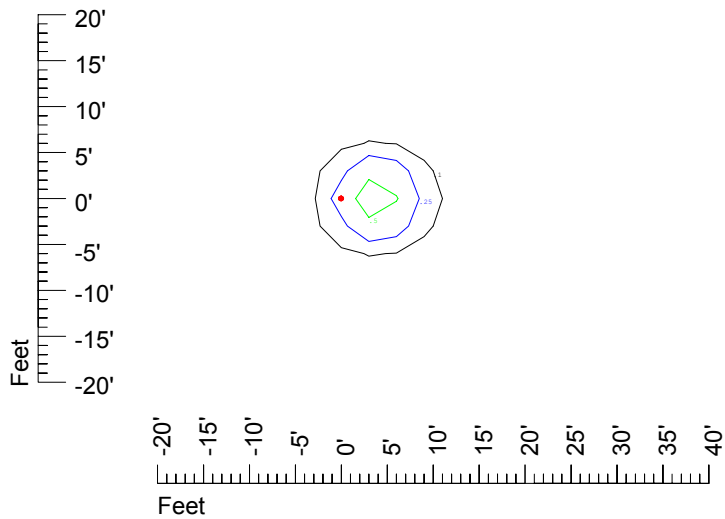

IES Photometric files C9299

Isoline template at 7' mounting height

Isoline values — 0.1 fc — 0.25 fc — 0.5 fc — 1.0 fc — 2.0 fc

Mounting height 7' Tilt 0°

Mounting height 7' Tilt 30°

Mounting height 7' Tilt 15°

Mounting height 9' Tilt 15°

Mounting height 9' Tilt 45°

IES Photometric files C9299

Isoline template at 11' mounting height

Isoline values — 0.1 fc — 0.25 fc — 0.5 fc — 1.0 fc — 2.0 fc

Mounting height 11' Tilt 0°

Mounting height 11' Tilt 30°

Mounting height 11' Tilt 15°

Mounting height 11' Tilt 45°

IES Photometric files C9299

Isoline template at 15' mounting height

Isoline values — 0.1 fc — 0.25 fc — 0.5 fc — 1.0 fc — 2.0 fc

Mounting height 15' Tilt 0°

Mounting height 15' Tilt 30°

Mounting height 15' Tilt 15°

Mounting height 15' Tilt 45°

IES Photometric files C9299

Isoline template at 20' mounting height

Isoline values — 0.1 fc — 0.25 fc — 0.5 fc — 1.0 fc — 2.0 fc