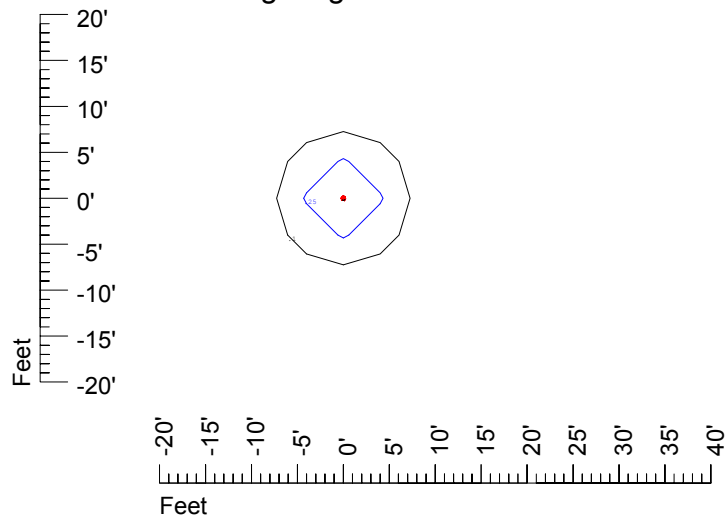

IES Photometric files C9299

Isoline template at 7' mounting height

Isoline values — 0.1 fc — 0.25 fc — 0.5 fc — 1.0 fc — 2.0 fc

Mounting height 7' Tilt 0°

Mounting height 7' Tilt 30°

Mounting height 7' Tilt 15°

Mounting height 11' Tilt 30°

Mounting height 11' Tilt 15°

Mounting height 11' Tilt 45°

IES Photometric files C9299

Isoline template at 15' mounting height

Isoline values — 0.1 fc — 0.25 fc — 0.5 fc — 1.0 fc — 2.0 fc

Mounting height 15' Tilt 0°

Mounting height 15' Tilt 30°

Mounting height 15' Tilt 15°

Mounting height 15' Tilt 45°

IES Photometric files C9299

Isoline template at 20' mounting height

Isoline values — 0.1 fc — 0.25 fc — 0.5 fc — 1.0 fc — 2.0 fc

Mounting height 20' Tilt 0°

Mounting height 20' Tilt 30°

Mounting height 20' Tilt 15°

Mounting height 20' Tilt 45°

IES File: C9299

Lighting level in fc / Distance in feet

Vertical plan 0° to 180°
Horizontal plan 0°