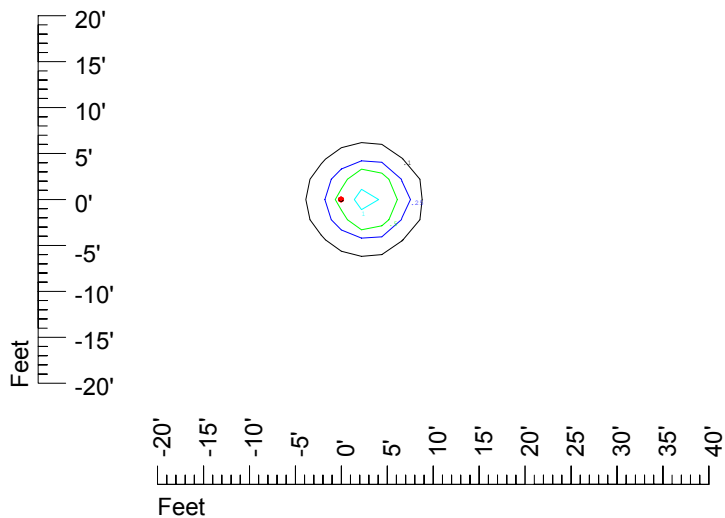

IES Photometric files C9299

Isoline template at 7' mounting height

Isoline values — 0.1 fc — 0.25 fc — 0.5 fc — 1.0 fc — 2.0 fc

Mounting height 7' Tilt 0°

Mounting height 7' Tilt 30°

Mounting height 7' Tilt 15°

Mounting height 7' Tilt 45°

IES Photometric files C9299

Isoline template at 9' mounting height

Isoline values — 0.1 fc — 0.25 fc — 0.5 fc — 1.0 fc — 2.0 fc

Mounting height 9' Tilt 0°

Mounting height 9' Tilt 30°

Mounting height 9' Tilt 15°

Mounting height 9' Tilt 45°

IES Photometric files C9299

Isoline template at 11' mounting height

Isoline values — 0.1 fc — 0.25 fc — 0.5 fc — 1.0 fc — 2.0 fc

Mounting height 11' Tilt 0°

Mounting height 11' Tilt 30°

Mounting height 11' Tilt 15°

Mounting height 11' Tilt 45°

IES Photometric files C9299

Isoline template at 15' mounting height

Isoline values — 0.1 fc — 0.25 fc — 0.5 fc — 1.0 fc — 2.0 fc