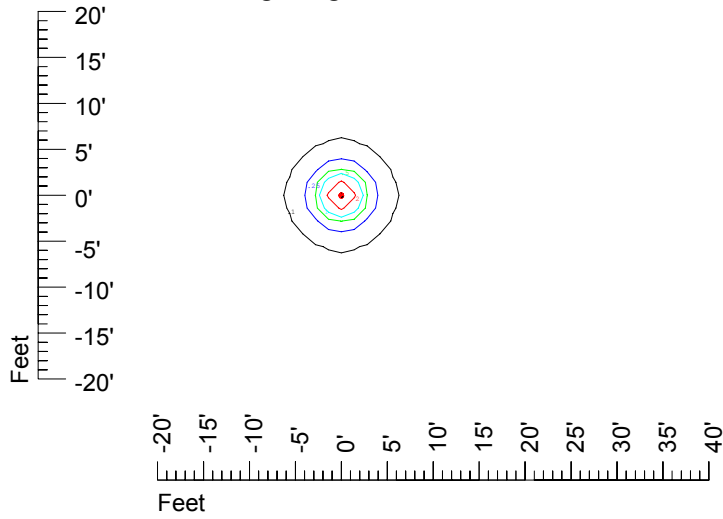

IES Photometric files C9299

Isoline template at 7' mounting height

Isoline values — 0.1 fc — 0.25 fc — 0.5 fc — 1.0 fc — 2.0 fc

Mounting height 7' Tilt 0°

Mounting height 7' Tilt 30°

Mounting height 7' Tilt 15°

Mounting height 7' Tilt 45°

IES Photometric files C9299

Isoline template at 9' mounting height

Isoline values — 0.1 fc — 0.25 fc — 0.5 fc — 1.0 fc — 2.0 fc

Mounting height 9' Tilt 0°

Mounting height 9' Tilt 30°

Mounting height 9' Tilt 15°

Mounting height 9' Tilt 45°

IES Photometric files C9299

Isoline template at 11' mounting height

Isoline values — 0.1 fc — 0.25 fc — 0.5 fc — 1.0 fc — 2.0 fc

Mounting height 11' Tilt 0°

Mounting height 20' Tilt 0°

Mounting height 20' Tilt 30°

Mounting height 20' Tilt 15°

Mounting height 20' Tilt 45°

IES File: C9299

Lighting level in fc / Distance in feet

Vertical plan 0° to 180°
Horizontal plan 0°