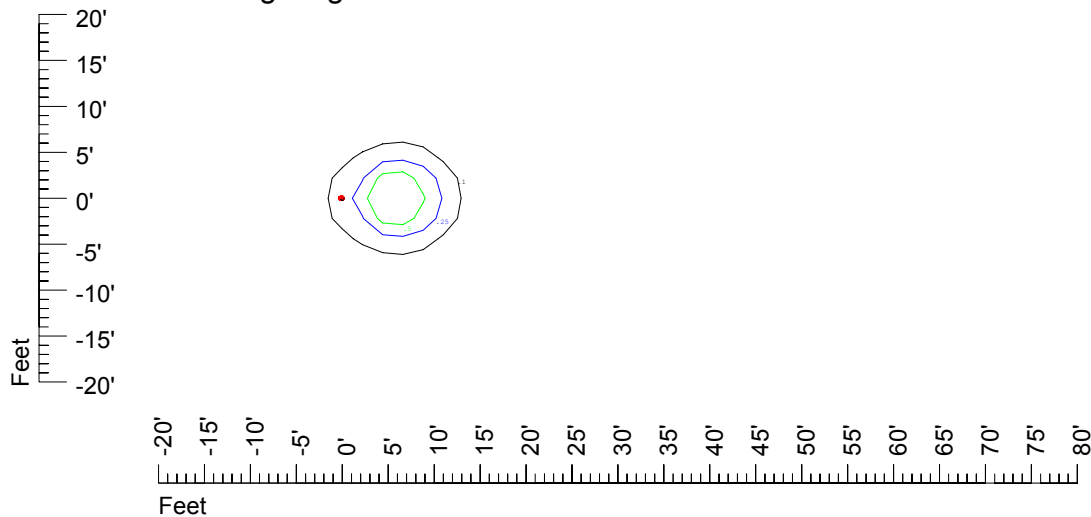

Mounting height 9' Tilt 15°

Mounting height 9' Tilt 45°

IES Photometric files C9299

Isoline template at 11' mounting height

Isoline values — 0.1 fc — 0.25 fc — 0.5 fc — 1.0 fc — 2.0 fc

Mounting height 11' Tilt 0°

Mounting height 11' Tilt 30°

Mounting height 11' Tilt 15°

Mounting height 11' Tilt 45°

IES Photometric files C9299

Isoline template at 15' mounting height

Isoline values — 0.1 fc — 0.25 fc — 0.5 fc — 1.0 fc — 2.0 fc