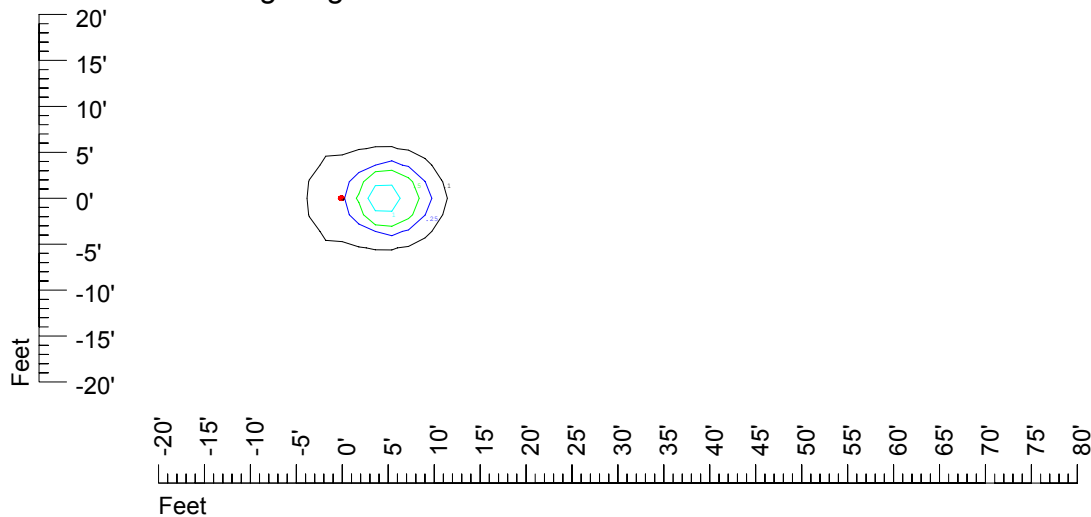

IES Photometric files C9299

Isoline template at 7' mounting height

Isoline values — 0.1 fc — 0.25 fc — 0.5 fc — 1.0 fc — 2.0 fc

Mounting height 7' Tilt 0°

Mounting height 7' Tilt 30°

Mounting height 7' Tilt 15°

Mounting height 7' Tilt 45°

IES Photometric files C9299

Isoline template at 9' mounting height

Isoline values — 0.1 fc — 0.25 fc — 0.5 fc — 1.0 fc — 2.0 fc

Mounting height 9' Tilt 0°

Mounting height 9' Tilt 30°

Mounting height 9' Tilt 15°

Mounting height 9' Tilt 45°

IES Photometric files C9299

Isoline template at 11' mounting height

Isoline values — 0.1 fc — 0.25 fc — 0.5 fc — 1.0 fc — 2.0 fc

Mounting height 11' Tilt 0°