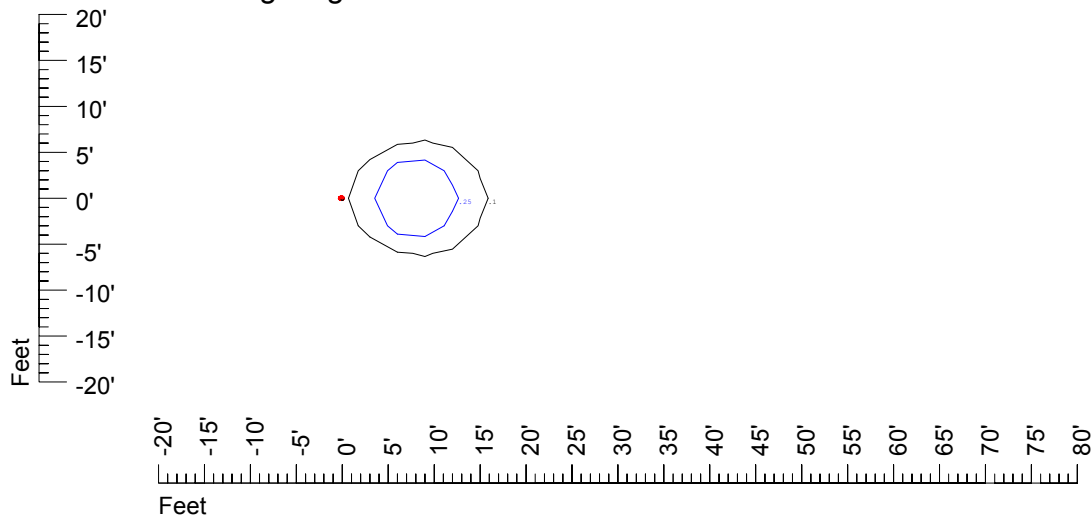

Mounting height 15' Tilt 30°