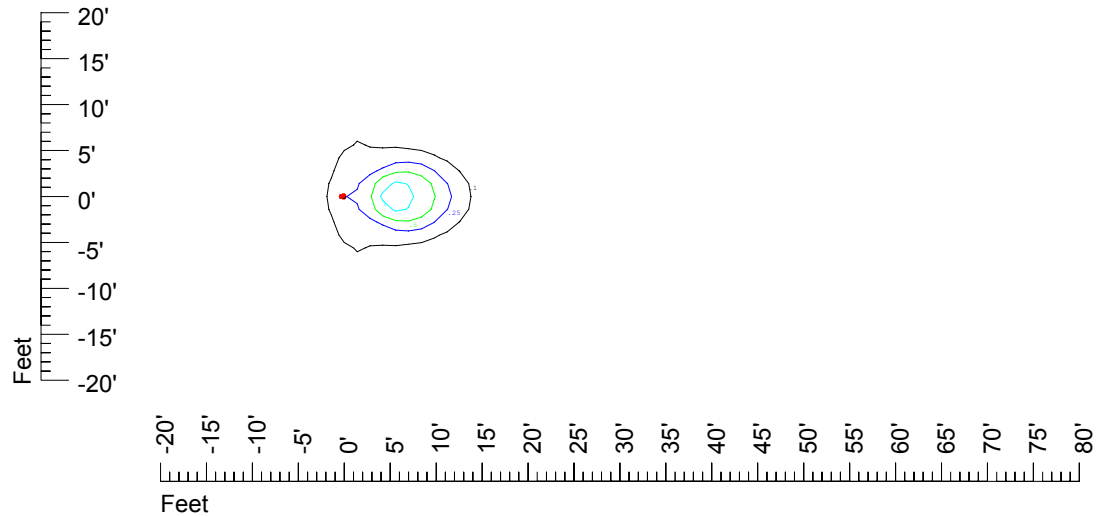

IES Photometric files C9299

Isoline template at 7' mounting height

Isoline values — 0.1 fc — 0.25 fc — 0.5 fc — 1.0 fc — 2.0 fc

Mounting height 7' Tilt 0°

Mounting height 7' Tilt 30°

Mounting height 7' Tilt 15°

Mounting height 7' Tilt 45°

IES Photometric files C9299

Isoline template at 9' mounting height

Isoline values — 0.1 fc — 0.25 fc — 0.5 fc — 1.0 fc — 2.0 fc

Mounting height 9' Tilt 0°

Mounting height 9' Tilt 30°

Mounting height 20' Tilt 0°

Mounting height 20' Tilt 30°

Mounting height 20' Tilt 15°

Mounting height 20' Tilt 45°

IES File: C9299

Lighting level in fc / Distance in feet

Vertical plan 0° to 180°
Horizontal plan 0°