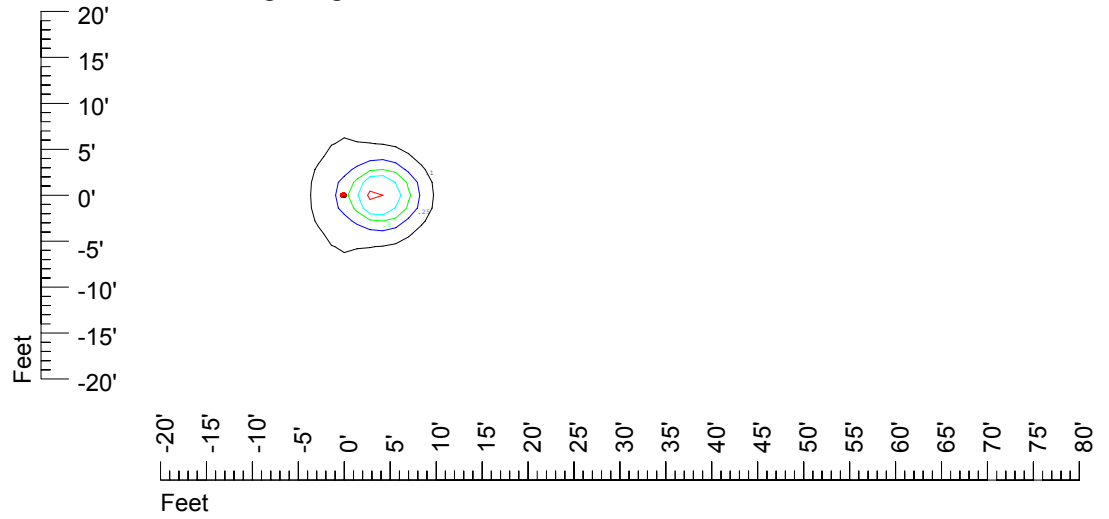

IES Photometric files C9299

Isoline template at 7' mounting height

Isoline values — 0.1 fc — 0.25 fc — 0.5 fc — 1.0 fc — 2.0 fc

Mounting height 7' Tilt 0°

Mounting height 7' Tilt 30°

Mounting height 7' Tilt 15°

Mounting height 7' Tilt 45°

IES Photometric files C9299

Isoline template at 9' mounting height

Isoline values — 0.1 fc — 0.25 fc — 0.5 fc — 1.0 fc — 2.0 fc

Mounting height 9' Tilt 0°

Mounting height 9' Tilt 30°

Mounting height 20' Tilt 0°

Mounting height 20' Tilt 30°

Mounting height 20' Tilt 15°

Mounting height 20' Tilt 45°

IES File: C9299

Lighting level in fc / Distance in feet

Vertical plan 0° to 180°
Horizontal plan 0°