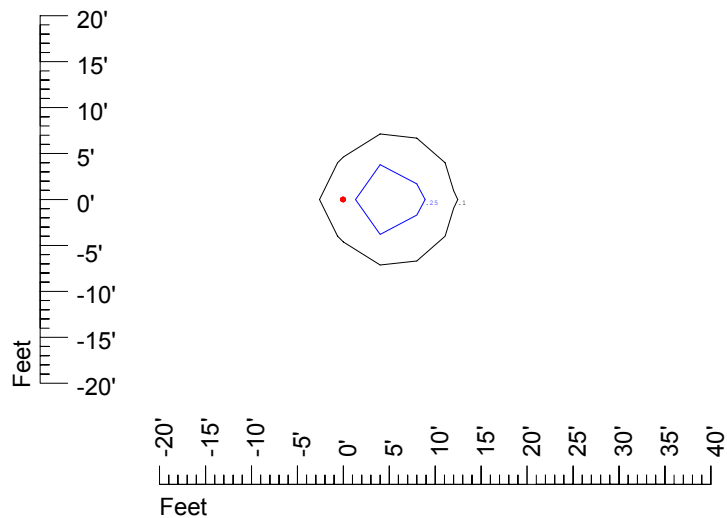

IES Photometric files C9299

Isoline template at 7' mounting height

Isoline values — 0.1 fc — 0.25 fc — 0.5 fc — 1.0 fc — 2.0 fc

Mounting height 7' Tilt 0°

Mounting height 7' Tilt 30°

Mounting height 7' Tilt 15°

Mounting height 11' Tilt 30°

Mounting height 11' Tilt 15°

Mounting height 11' Tilt 45°

IES Photometric files C9299

Isoline template at 15' mounting height

Isoline values — 0.1 fc — 0.25 fc — 0.5 fc — 1.0 fc — 2.0 fc

Mounting height 15' Tilt 0°

Mounting height 15' Tilt 30°

Mounting height 15' Tilt 15°

Mounting height 15' Tilt 45°

IES Photometric files C9299

Isoline template at 20' mounting height

Isoline values — 0.1 fc — 0.25 fc — 0.5 fc — 1.0 fc — 2.0 fc

Mounting height 20' Tilt 0°

Mounting height 20' Tilt 30°

Mounting height 20' Tilt 15°

Mounting height 20' Tilt 45°

IES File: C9299

Lighting level in fc / Distance in feet

Vertical plan 0° to 180°
Horizontal plan 0°