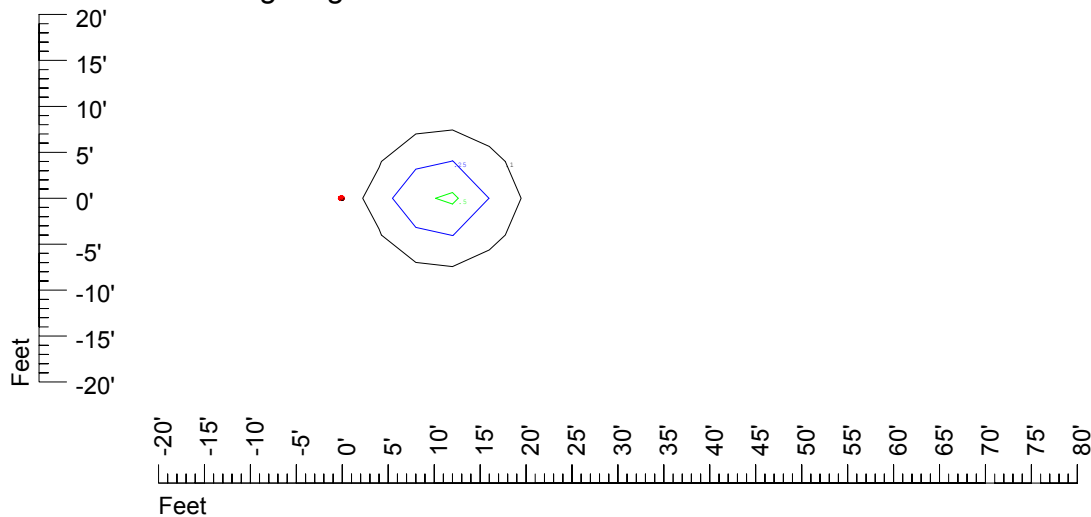

Mounting height 11' Tilt 30°

Mounting height 11' Tilt 15°

Mounting height 11' Tilt 45°

IES Photometric files C9291

Isoline template at 15' mounting height

Isoline values — 0.1 fc — 0.25 fc — 0.5 fc — 1.0 fc — 2.0 fc

Mounting height 15' Tilt 0°

Mounting height 15' Tilt 30°

Mounting height 15' Tilt 15°

Mounting height 15' Tilt 45°

IES Photometric files C9291

Isoline template at 20' mounting height

Isoline values — 0.1 fc — 0.25 fc — 0.5 fc — 1.0 fc — 2.0 fc

Mounting height 20' Tilt 0°

Mounting height 20' Tilt 30°

Mounting height 20' Tilt 15°

Mounting height 20' Tilt 45°

IES File: C9291

Lighting level in fc / Distance in feet

Vertical plan 0° to 180°
Horizontal plan 0°