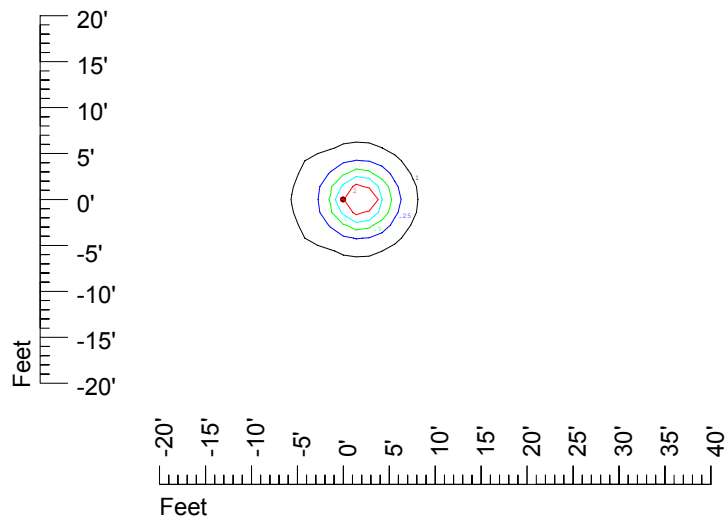

IES Photometric files C9291

Isoline template at 7' mounting height

Isoline values — 0.1 fc — 0.25 fc — 0.5 fc — 1.0 fc — 2.0 fc

Mounting height 7' Tilt 0°

Mounting height 7' Tilt 30°

Mounting height 7' Tilt 15°

Mounting height 7' Tilt 45°

IES Photometric files C9291

Isoline template at 9' mounting height

Isoline values — 0.1 fc — 0.25 fc — 0.5 fc — 1.0 fc — 2.0 fc

Mounting height 9' Tilt 0°

Mounting height 9' Tilt 30°

Mounting height 9' Tilt 15°

Mounting height 9' Tilt 45°

IES Photometric files C9291

Isoline template at 11' mounting height

Isoline values — 0.1 fc — 0.25 fc — 0.5 fc — 1.0 fc — 2.0 fc

Mounting height 11' Tilt 0°

Mounting height 20' Tilt 0°

Mounting height 20' Tilt 30°

Mounting height 20' Tilt 15°

Mounting height 20' Tilt 45°

IES File: C9291

Lighting level in fc / Distance in feet

Vertical plan 0° to 180°
Horizontal plan 0°