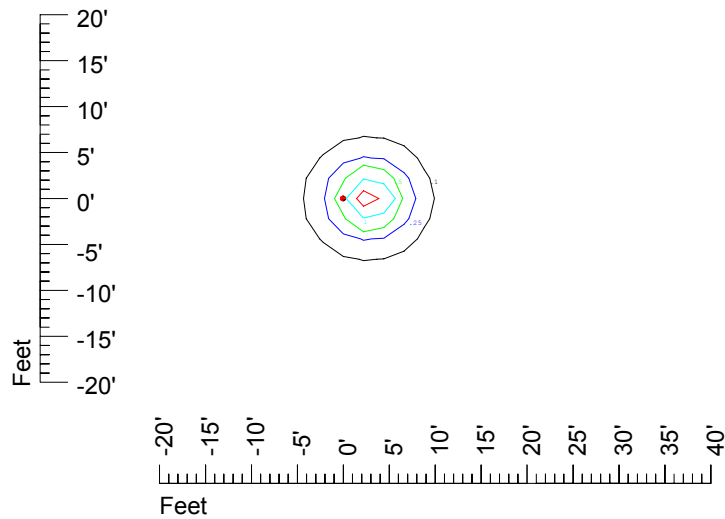

IES Photometric files C9291

Isoline template at 7' mounting height

Isoline values — 0.1 fc — 0.25 fc — 0.5 fc — 1.0 fc — 2.0 fc

Mounting height 7' Tilt 0°

Mounting height 7' Tilt 30°

Mounting height 7' Tilt 15°

Mounting height 7' Tilt 45°

IES Photometric files C9291

Isoline template at 9' mounting height

Isoline values — 0.1 fc — 0.25 fc — 0.5 fc — 1.0 fc — 2.0 fc

Mounting height 9' Tilt 0°

Mounting height 9' Tilt 30°

Mounting height 9' Tilt 15°

Mounting height 9' Tilt 45°

IES Photometric files C9291

Isoline template at 11' mounting height

Isoline values — 0.1 fc — 0.25 fc — 0.5 fc — 1.0 fc — 2.0 fc

Mounting height 11' Tilt 0°

Mounting height 11' Tilt 30°

Mounting height 11' Tilt 15°

Mounting height 11' Tilt 45°

IES Photometric files C9291

Isoline template at 15' mounting height

Isoline values — 0.1 fc — 0.25 fc — 0.5 fc — 1.0 fc — 2.0 fc