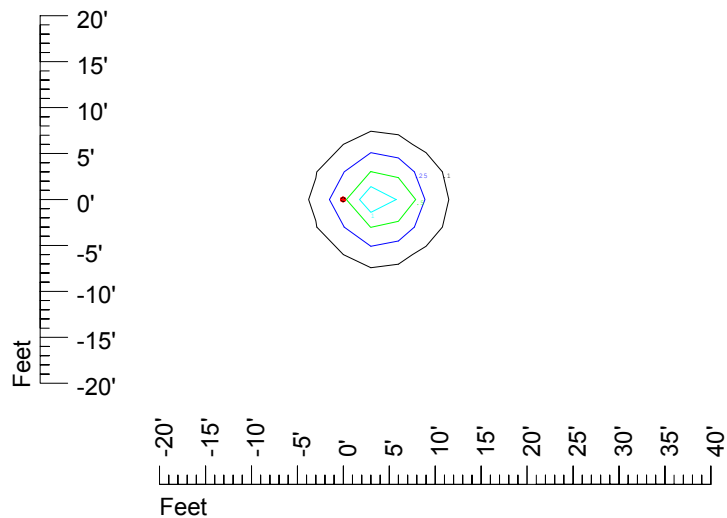

IES Photometric files C9291

Isoline template at 7' mounting height

Isoline values — 0.1 fc — 0.25 fc — 0.5 fc — 1.0 fc — 2.0 fc

Mounting height 7' Tilt 0°

Mounting height 7' Tilt 30°

Mounting height 7' Tilt 15°

Mounting height 9' Tilt 15°

Mounting height 9' Tilt 45°

IES Photometric files C9291

Isoline template at 11' mounting height

Isoline values — 0.1 fc — 0.25 fc — 0.5 fc — 1.0 fc — 2.0 fc

Mounting height 11' Tilt 0°

Mounting height 11' Tilt 30°

Mounting height 11' Tilt 15°

Mounting height 11' Tilt 45°

IES Photometric files C9291

Isoline template at 15' mounting height

Isoline values — 0.1 fc — 0.25 fc — 0.5 fc — 1.0 fc — 2.0 fc

Mounting height 15' Tilt 0°

Mounting height 15' Tilt 30°

Mounting height 15' Tilt 15°

Mounting height 15' Tilt 45°

IES Photometric files C9291

Isoline template at 20' mounting height

Isoline values — 0.1 fc — 0.25 fc — 0.5 fc — 1.0 fc — 2.0 fc