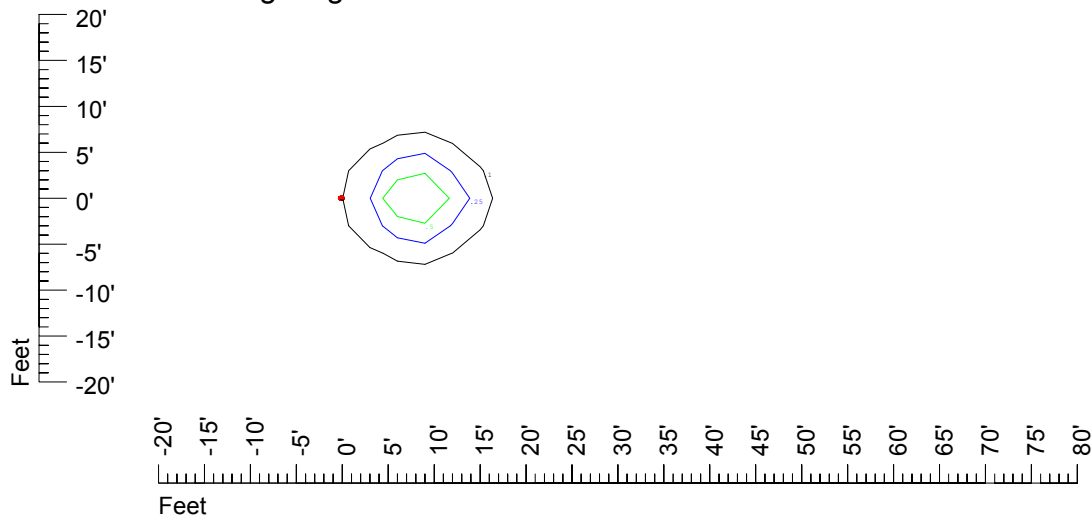

Mounting height 9' Tilt 15°

Mounting height 9' Tilt 45°

IES Photometric files C9291

Isoline template at 11' mounting height

Isoline values — 0.1 fc — 0.25 fc — 0.5 fc — 1.0 fc — 2.0 fc

Mounting height 11' Tilt 0°

Mounting height 11' Tilt 30°

Mounting height 11' Tilt 15°

Mounting height 11' Tilt 45°

IES Photometric files C9291

Isoline template at 15' mounting height

Isoline values — 0.1 fc — 0.25 fc — 0.5 fc — 1.0 fc — 2.0 fc

Mounting height 15' Tilt 0°

Mounting height 15' Tilt 30°

Mounting height 15' Tilt 15°

Mounting height 15' Tilt 45°

IES Photometric files C9291

Isoline template at 20' mounting height

Isoline values — 0.1 fc — 0.25 fc — 0.5 fc — 1.0 fc — 2.0 fc

Mounting height 20' Tilt 0°

Mounting height 20' Tilt 30°

Mounting height 20' Tilt 15°

Mounting height 20' Tilt 45°

IES File: C9291

Lighting level in fc / Distance in feet

Vertical plan 0° to 180°
Horizontal plan 0°