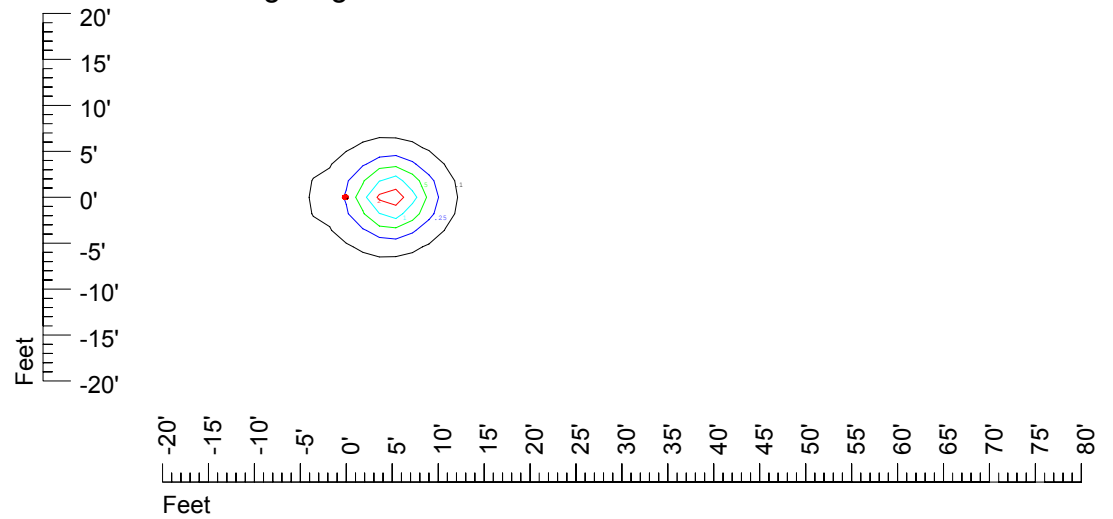

IES Photometric files C9291

Isoline template at 7' mounting height

Isoline values — 0.1 fc — 0.25 fc — 0.5 fc — 1.0 fc — 2.0 fc

Mounting height 7' Tilt 0°

Mounting height 7' Tilt 30°

Mounting height 7' Tilt 15°

Mounting height 7' Tilt 45°

IES Photometric files C9291

Isoline template at 9' mounting height

Isoline values — 0.1 fc — 0.25 fc — 0.5 fc — 1.0 fc — 2.0 fc

Mounting height 9' Tilt 0°

Mounting height 9' Tilt 30°

Mounting height 9' Tilt 15°

Mounting height 9' Tilt 45°

IES Photometric files C9291

Isoline template at 11' mounting height

Isoline values — 0.1 fc — 0.25 fc — 0.5 fc — 1.0 fc — 2.0 fc

Mounting height 11' Tilt 0°

Mounting height 20' Tilt 0°

Mounting height 20' Tilt 30°

Mounting height 20' Tilt 15°

Mounting height 20' Tilt 45°

IES File: C9291

Lighting level in fc / Distance in feet

Vertical plan 0° to 180°
Horizontal plan 0°