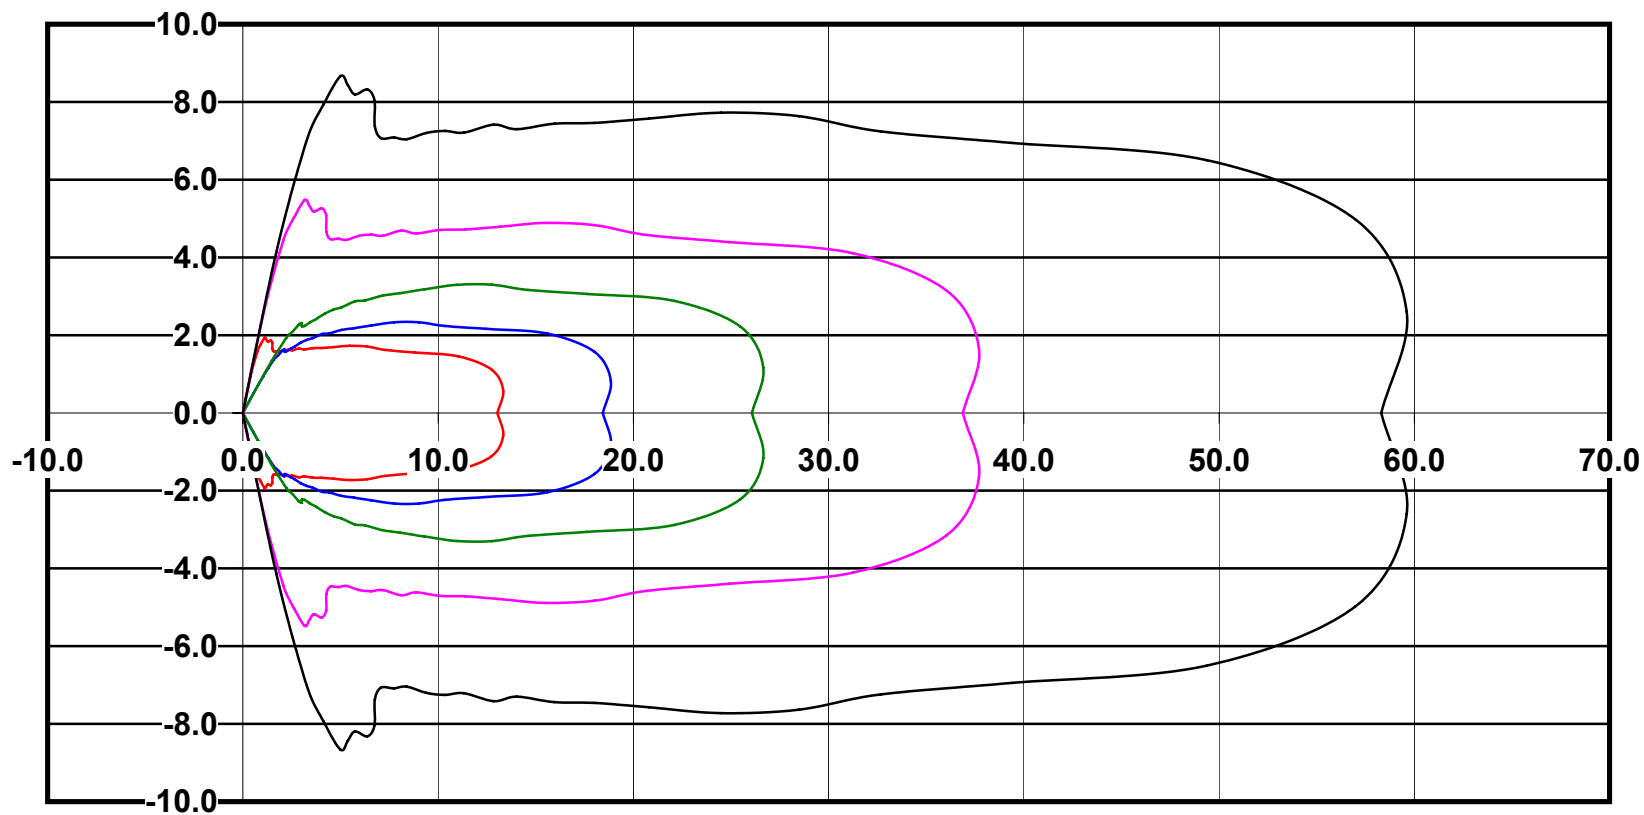

Mounting height 15' Tilt 0°

Mounting height 15' Tilt 30°

Mounting height 15' Tilt 15°

Mounting height 15' Tilt 45°

IES Photometric files C9291

Isoline template at 20' mounting height

Isoline values — 0.1 fc — 0.25 fc — 0.5 fc — 1.0 fc — 2.0 fc

Mounting height 20' Tilt 0°

Mounting height 20' Tilt 30°

Mounting height 20' Tilt 15°

Mounting height 20' Tilt 45°

IES File: C9291

Lighting level in fc / Distance in feet

Vertical plan 0° to 180°
Horizontal plan 0°

— 2 fc — 1 fc — 0.5 fc — 0.25 fc — 0.1 fc