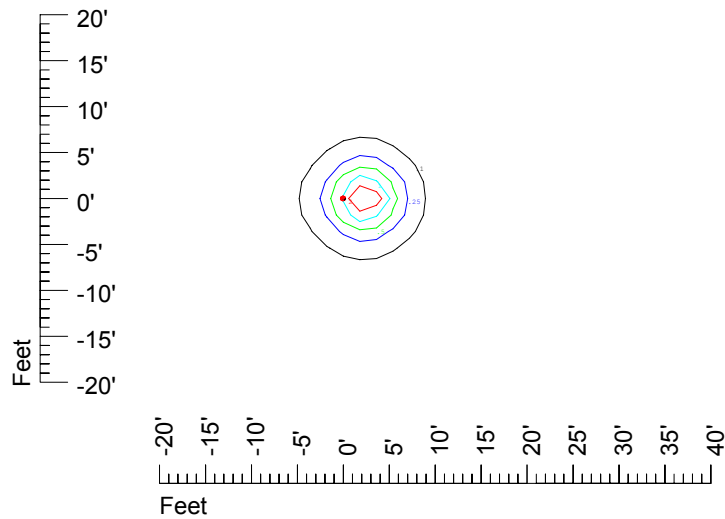

IES Photometric files C9291

Isoline template at 7' mounting height

Isoline values — 0.1 fc — 0.25 fc — 0.5 fc — 1.0 fc — 2.0 fc

Mounting height 7' Tilt 0°

Mounting height 7' Tilt 30°

Mounting height 7' Tilt 15°

Mounting height 7' Tilt 45°

IES Photometric files C9291

Isoline template at 9' mounting height

Isoline values — 0.1 fc — 0.25 fc — 0.5 fc — 1.0 fc — 2.0 fc

Mounting height 9' Tilt 0°

Mounting height 9' Tilt 30°

Mounting height 9' Tilt 15°

Mounting height 9' Tilt 45°

IES Photometric files C9291

Isoline template at 11' mounting height

Isoline values — 0.1 fc — 0.25 fc — 0.5 fc — 1.0 fc — 2.0 fc

Mounting height 11' Tilt 0°

Mounting height 11' Tilt 30°

Mounting height 11' Tilt 15°

Mounting height 11' Tilt 45°

IES Photometric files C9291

Isoline template at 15' mounting height

Isoline values — 0.1 fc — 0.25 fc — 0.5 fc — 1.0 fc — 2.0 fc