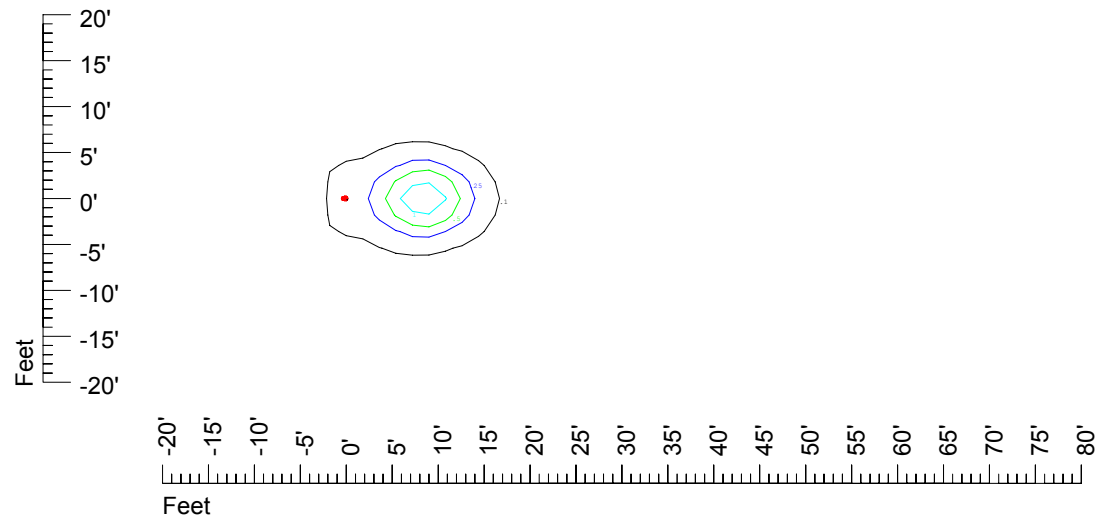

IES Photometric files C9291

Isoline template at 7' mounting height

Isoline values — 0.1 fc — 0.25 fc — 0.5 fc — 1.0 fc — 2.0 fc

Mounting height 7' Tilt 0°

Mounting height 7' Tilt 30°

Mounting height 7' Tilt 15°

Mounting height 7' Tilt 45°

IES Photometric files C9291

Isoline template at 9' mounting height

Isoline values — 0.1 fc — 0.25 fc — 0.5 fc — 1.0 fc — 2.0 fc

Mounting height 9' Tilt 0°

Mounting height 9' Tilt 30°

Mounting height 9' Tilt 15°

Mounting height 9' Tilt 45°

IES Photometric files C9291

Isoline template at 11' mounting height

Isoline values — 0.1 fc — 0.25 fc — 0.5 fc — 1.0 fc — 2.0 fc

Mounting height 11' Tilt 0°

Mounting height 20' Tilt 0°

Mounting height 20' Tilt 30°

Mounting height 20' Tilt 15°

Mounting height 20' Tilt 45°

IES File: C9291

Lighting level in fc / Distance in feet

Vertical plan 0° to 180°
Horizontal plan 0°