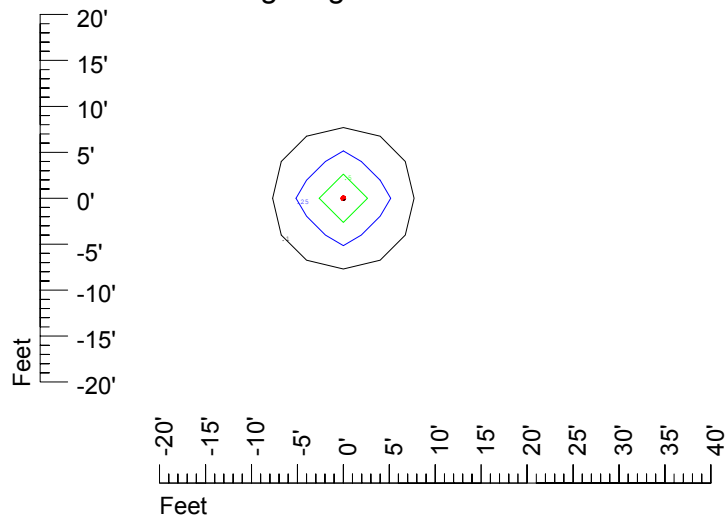

IES Photometric files C9291

Isoline template at 7' mounting height

Isoline values — 0.1 fc — 0.25 fc — 0.5 fc — 1.0 fc — 2.0 fc

Mounting height 7' Tilt 0°

Mounting height 7' Tilt 30°

Mounting height 7' Tilt 15°

Mounting height 11' Tilt 30°

Mounting height 11' Tilt 15°

Mounting height 11' Tilt 45°

IES Photometric files C9291

Isoline template at 15' mounting height

Isoline values — 0.1 fc — 0.25 fc — 0.5 fc — 1.0 fc — 2.0 fc

Mounting height 15' Tilt 0°

Mounting height 15' Tilt 30°

Mounting height 15' Tilt 15°

Mounting height 15' Tilt 45°

IES Photometric files C9291

Isoline template at 20' mounting height

Isoline values — 0.1 fc — 0.25 fc — 0.5 fc — 1.0 fc — 2.0 fc

Mounting height 20' Tilt 0°

Mounting height 20' Tilt 30°

Mounting height 20' Tilt 15°

Mounting height 20' Tilt 45°

IES File: C9291

Lighting level in fc / Distance in feet

Vertical plan 0° to 180°
Horizontal plan 0°