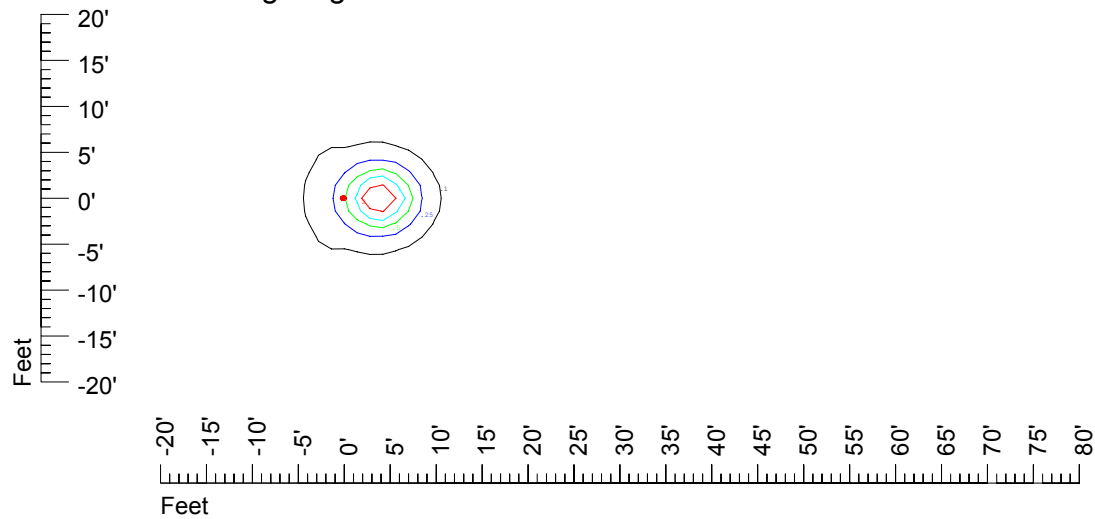

IES Photometric files C9291

Isoline template at 7' mounting height

Isoline values — 0.1 fc — 0.25 fc — 0.5 fc — 1.0 fc — 2.0 fc

Mounting height 7' Tilt 0°

Mounting height 7' Tilt 30°

Mounting height 7' Tilt 15°

Mounting height 7' Tilt 45°

IES Photometric files C9291

Isoline template at 9' mounting height

Isoline values — 0.1 fc — 0.25 fc — 0.5 fc — 1.0 fc — 2.0 fc

Mounting height 9' Tilt 0°

Mounting height 9' Tilt 30°

Mounting height 9' Tilt 15°

Mounting height 9' Tilt 45°

IES Photometric files C9291

Isoline template at 11' mounting height

Isoline values — 0.1 fc — 0.25 fc — 0.5 fc — 1.0 fc — 2.0 fc

Mounting height 11' Tilt 0°

Mounting height 20' Tilt 0°

Mounting height 20' Tilt 30°

Mounting height 20' Tilt 15°

Mounting height 20' Tilt 45°

IES File: C9291

Lighting level in fc / Distance in feet

Vertical plan 0° to 180°
Horizontal plan 0°