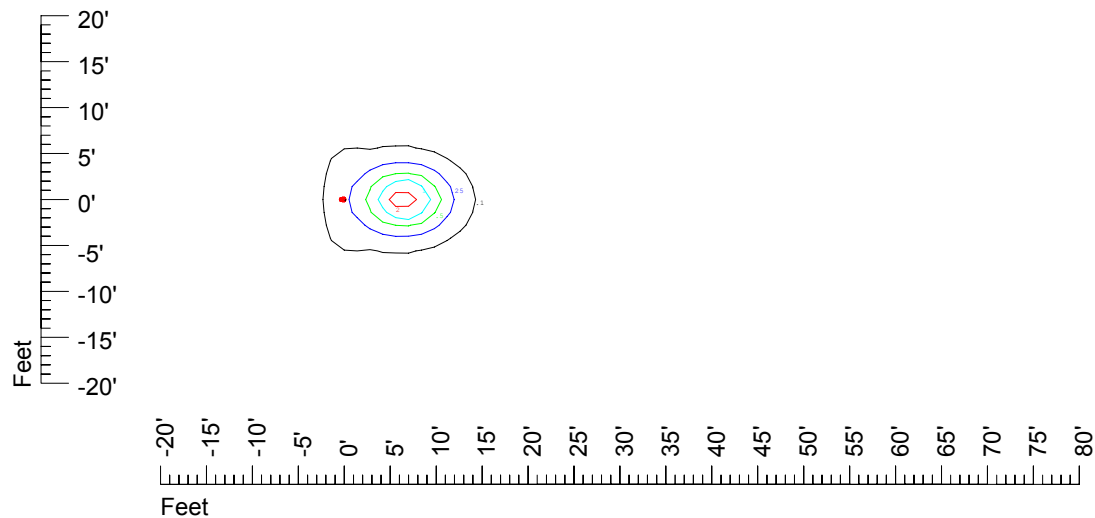

IES Photometric files C9291

Isoline template at 7' mounting height

Isoline values — 0.1 fc — 0.25 fc — 0.5 fc — 1.0 fc — 2.0 fc

Mounting height 7' Tilt 0°

Mounting height 7' Tilt 30°

Mounting height 7' Tilt 15°

Mounting height 7' Tilt 45°

IES Photometric files C9291

Isoline template at 9' mounting height

Isoline values — 0.1 fc — 0.25 fc — 0.5 fc — 1.0 fc — 2.0 fc

Mounting height 9' Tilt 0°

Mounting height 9' Tilt 30°

Mounting height 9' Tilt 15°

Mounting height 9' Tilt 45°

IES Photometric files C9291

Isoline template at 11' mounting height

Isoline values — 0.1 fc — 0.25 fc — 0.5 fc — 1.0 fc — 2.0 fc

Mounting height 11' Tilt 0°

Mounting height 20' Tilt 0°

Mounting height 20' Tilt 30°

Mounting height 20' Tilt 15°

Mounting height 20' Tilt 45°

IES File: C9291

Lighting level in fc / Distance in feet

Vertical plan 0° to 180°
Horizontal plan 0°