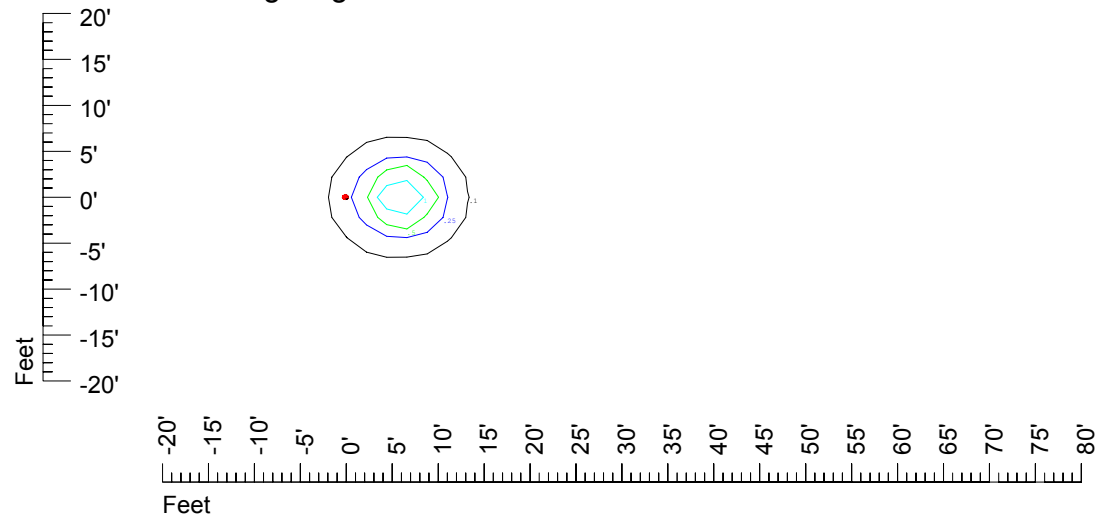

IES Photometric files C9291

Isoline template at 7' mounting height

Isoline values — 0.1 fc — 0.25 fc — 0.5 fc — 1.0 fc — 2.0 fc

Mounting height 7' Tilt 0°

Mounting height 7' Tilt 30°

Mounting height 7' Tilt 15°

Mounting height 7' Tilt 45°

IES Photometric files C9291

Isoline template at 9' mounting height

Isoline values — 0.1 fc — 0.25 fc — 0.5 fc — 1.0 fc — 2.0 fc

Mounting height 9' Tilt 0°

Mounting height 9' Tilt 30°

Mounting height 9' Tilt 15°

Mounting height 9' Tilt 45°

IES Photometric files C9291

Isoline template at 11' mounting height

Isoline values — 0.1 fc — 0.25 fc — 0.5 fc — 1.0 fc — 2.0 fc

Mounting height 11' Tilt 0°

Mounting height 11' Tilt 30°

Mounting height 11' Tilt 15°

Mounting height 11' Tilt 45°

IES Photometric files C9291

Isoline template at 15' mounting height

Isoline values — 0.1 fc — 0.25 fc — 0.5 fc — 1.0 fc — 2.0 fc