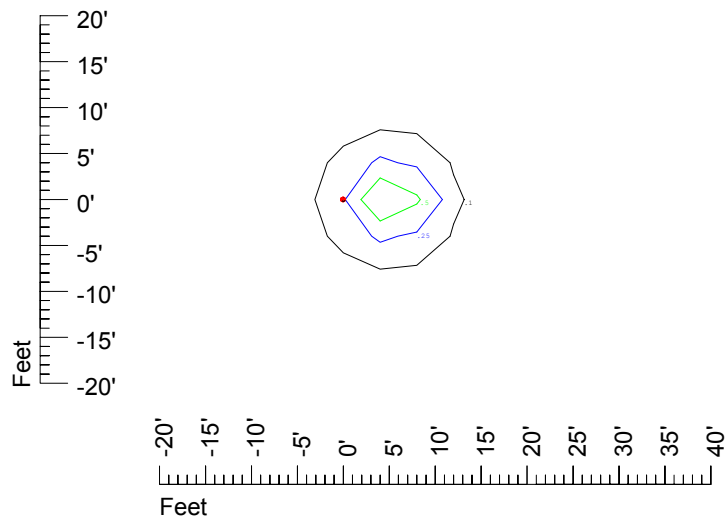

IES Photometric files C9291

Isoline template at 7' mounting height

Isoline values — 0.1 fc — 0.25 fc — 0.5 fc — 1.0 fc — 2.0 fc

Mounting height 7' Tilt 0°

Mounting height 7' Tilt 30°

Mounting height 7' Tilt 15°

Mounting height 11' Tilt 30°

Mounting height 11' Tilt 15°

Mounting height 11' Tilt 45°

IES Photometric files C9291

Isoline template at 15' mounting height

Isoline values — 0.1 fc — 0.25 fc — 0.5 fc — 1.0 fc — 2.0 fc

Mounting height 15' Tilt 0°

Mounting height 15' Tilt 30°

Mounting height 15' Tilt 15°

Mounting height 15' Tilt 45°

IES Photometric files C9291

Isoline template at 20' mounting height

Isoline values — 0.1 fc — 0.25 fc — 0.5 fc — 1.0 fc — 2.0 fc

Mounting height 20' Tilt 0°

Mounting height 20' Tilt 30°

Mounting height 20' Tilt 15°

Mounting height 20' Tilt 45°

IES File: C9291

Lighting level in fc / Distance in feet

Vertical plan 0° to 180°
Horizontal plan 0°