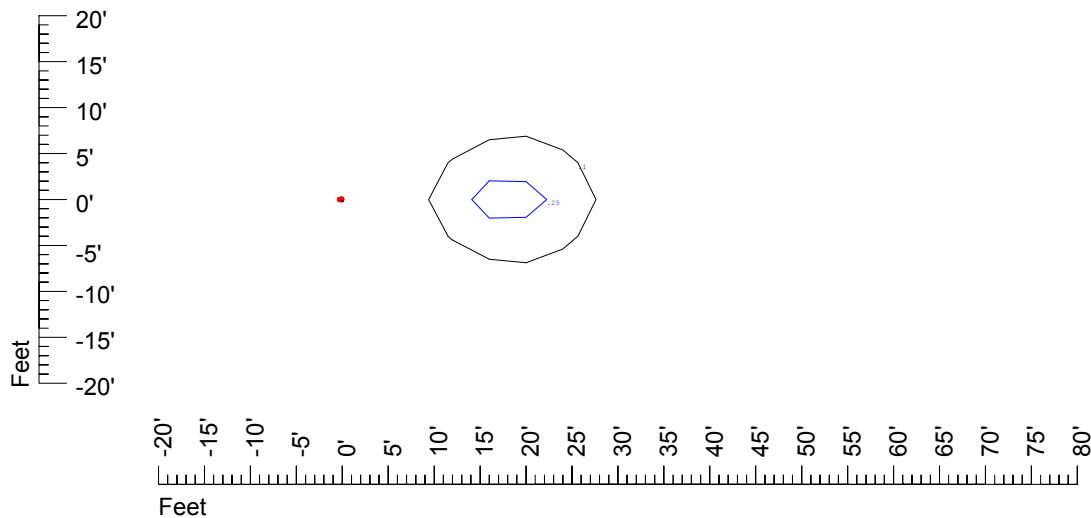

IES Photometric files C9291

Isoline template at 7' mounting height

Isoline values — 0.1 fc — 0.25 fc — 0.5 fc — 1.0 fc — 2.0 fc

Mounting height 7' Tilt 0°

Mounting height 7' Tilt 30°

Mounting height 7' Tilt 15°

Mounting height 11' Tilt 30°

Mounting height 11' Tilt 15°

Mounting height 11' Tilt 45°

IES Photometric files C9291

Isoline template at 15' mounting height

Isoline values — 0.1 fc — 0.25 fc — 0.5 fc — 1.0 fc — 2.0 fc

Mounting height 15' Tilt 0°

Mounting height 15' Tilt 30°

Mounting height 15' Tilt 15°

Mounting height 15' Tilt 45°

IES Photometric files C9291

Isoline template at 20' mounting height

Isoline values — 0.1 fc — 0.25 fc — 0.5 fc — 1.0 fc — 2.0 fc

Mounting height 20' Tilt 0°

Mounting height 20' Tilt 30°

Mounting height 20' Tilt 15°

Mounting height 20' Tilt 45°

IES File: C9291

Lighting level in fc / Distance in feet

Vertical plan 0° to 180°
Horizontal plan 0°