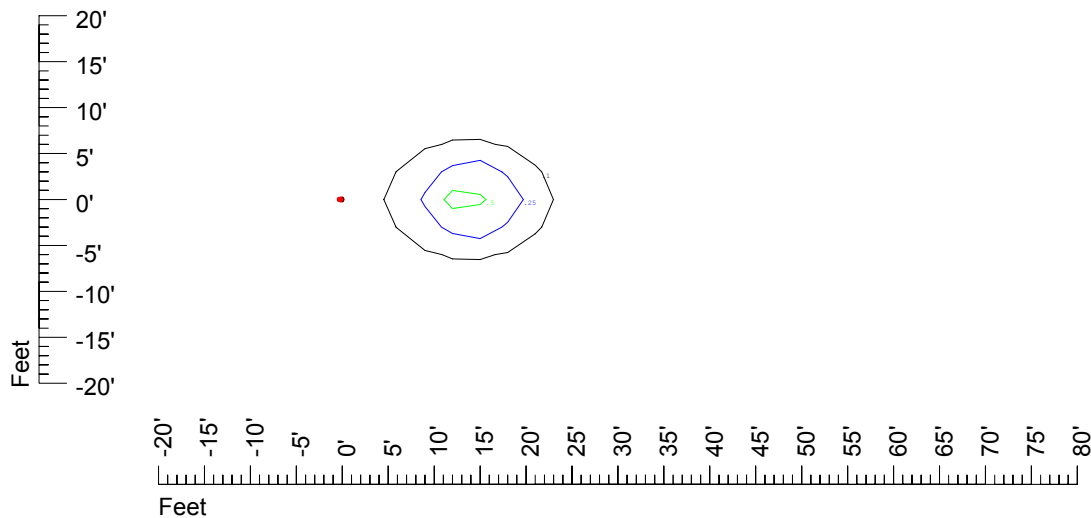

Mounting height 11' Tilt 30°

Mounting height 11' Tilt 15°

Mounting height 11' Tilt 45°

IES Photometric files C9291

Isoline template at 15' mounting height

Isoline values — 0.1 fc — 0.25 fc — 0.5 fc — 1.0 fc — 2.0 fc

Mounting height 15' Tilt 0°

Mounting height 15' Tilt 30°

Mounting height 15' Tilt 15°

Mounting height 15' Tilt 45°

IES Photometric files C9291

Isoline template at 20' mounting height

Isoline values — 0.1 fc — 0.25 fc — 0.5 fc — 1.0 fc — 2.0 fc

Mounting height 20' Tilt 0°

Mounting height 20' Tilt 30°

Mounting height 20' Tilt 15°

Mounting height 20' Tilt 45°

IES File: C9291

Lighting level in fc / Distance in feet

Vertical plan 0° to 180°
Horizontal plan 0°