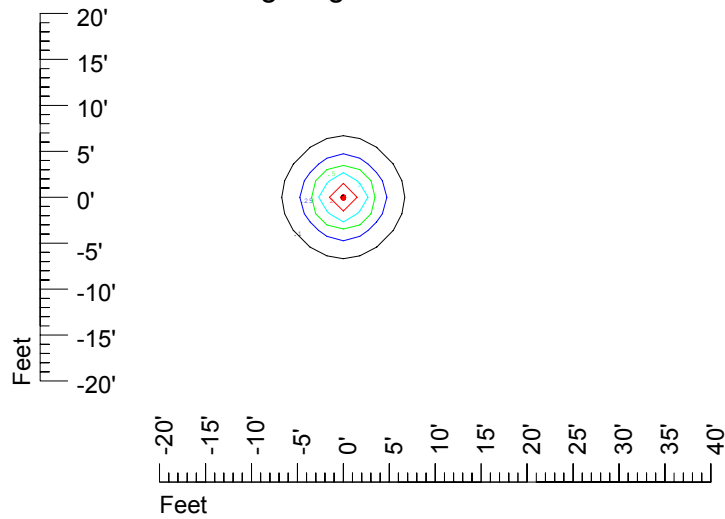

IES Photometric files C9291

Isoline template at 7' mounting height

Isoline values — 0.1 fc — 0.25 fc — 0.5 fc — 1.0 fc — 2.0 fc

Mounting height 7' Tilt 0°

Mounting height 7' Tilt 30°

Mounting height 7' Tilt 15°

Mounting height 7' Tilt 45°

IES Photometric files C9291

Isoline template at 9' mounting height

Isoline values — 0.1 fc — 0.25 fc — 0.5 fc — 1.0 fc — 2.0 fc

Mounting height 9' Tilt 0°

Mounting height 9' Tilt 30°

Mounting height 9' Tilt 15°

Mounting height 9' Tilt 45°

IES Photometric files C9291

Isoline template at 11' mounting height

Isoline values — 0.1 fc — 0.25 fc — 0.5 fc — 1.0 fc — 2.0 fc

Mounting height 11' Tilt 0°

Mounting height 20' Tilt 0°

Mounting height 20' Tilt 30°

Mounting height 20' Tilt 15°

Mounting height 20' Tilt 45°

IES File: C9291

Lighting level in fc / Distance in feet

Vertical plan 0° to 180°
Horizontal plan 0°