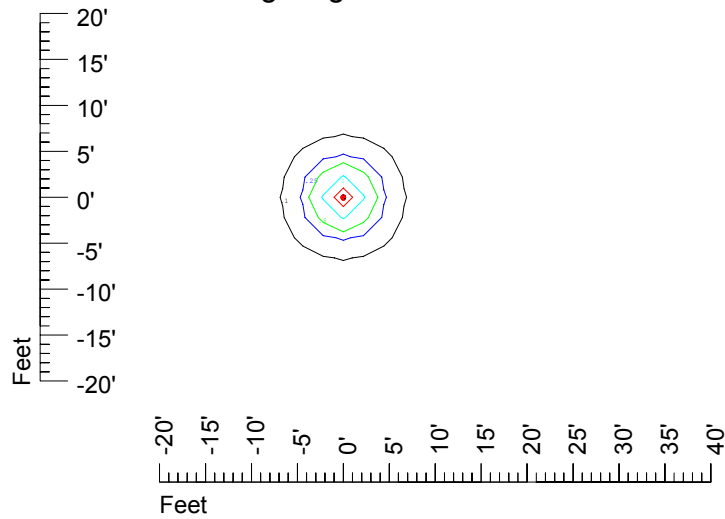

IES Photometric files C9291

Isoline template at 7' mounting height

Isoline values — 0.1 fc — 0.25 fc — 0.5 fc — 1.0 fc — 2.0 fc

Mounting height 7' Tilt 0°

Mounting height 7' Tilt 30°

Mounting height 7' Tilt 15°

Mounting height 7' Tilt 45°

IES Photometric files C9291

Isoline template at 9' mounting height

Isoline values — 0.1 fc — 0.25 fc — 0.5 fc — 1.0 fc — 2.0 fc

Mounting height 9' Tilt 0°

Mounting height 9' Tilt 30°

Mounting height 9' Tilt 15°

Mounting height 9' Tilt 45°

IES Photometric files C9291

Isoline template at 11' mounting height

Isoline values — 0.1 fc — 0.25 fc — 0.5 fc — 1.0 fc — 2.0 fc

Mounting height 11' Tilt 0°

Mounting height 11' Tilt 30°

Mounting height 11' Tilt 15°

Mounting height 11' Tilt 45°

IES Photometric files C9291

Isoline template at 15' mounting height

Isoline values — 0.1 fc — 0.25 fc — 0.5 fc — 1.0 fc — 2.0 fc