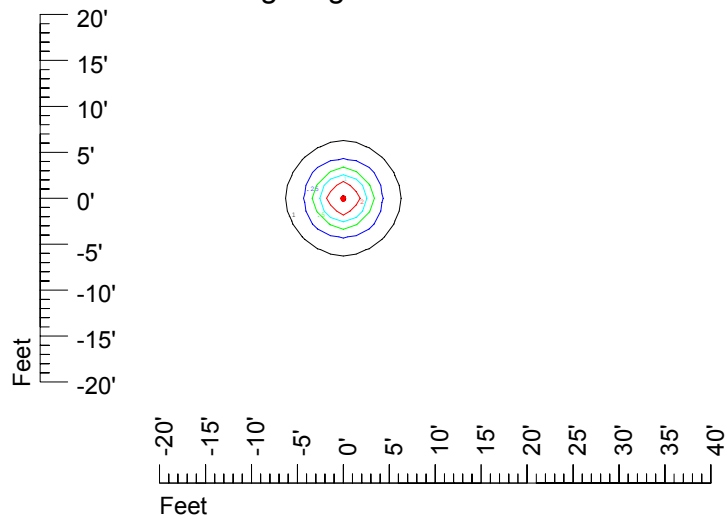

IES Photometric files C9291

Isoline template at 7' mounting height

Isoline values — 0.1 fc — 0.25 fc — 0.5 fc — 1.0 fc — 2.0 fc

Mounting height 7' Tilt 0°

Mounting height 7' Tilt 30°

Mounting height 7' Tilt 15°

Mounting height 7' Tilt 45°

IES Photometric files C9291

Isoline template at 9' mounting height

Isoline values — 0.1 fc — 0.25 fc — 0.5 fc — 1.0 fc — 2.0 fc

Mounting height 9' Tilt 0°

Mounting height 9' Tilt 30°

Mounting height 9' Tilt 15°

Mounting height 9' Tilt 45°

IES Photometric files C9291

Isoline template at 11' mounting height

Isoline values — 0.1 fc — 0.25 fc — 0.5 fc — 1.0 fc — 2.0 fc

Mounting height 11' Tilt 0°

Mounting height 20' Tilt 0°

Mounting height 20' Tilt 30°

Mounting height 20' Tilt 15°

Mounting height 20' Tilt 45°

IES File: C9291

Lighting level in fc / Distance in feet

Vertical plan 0° to 180°
Horizontal plan 0°