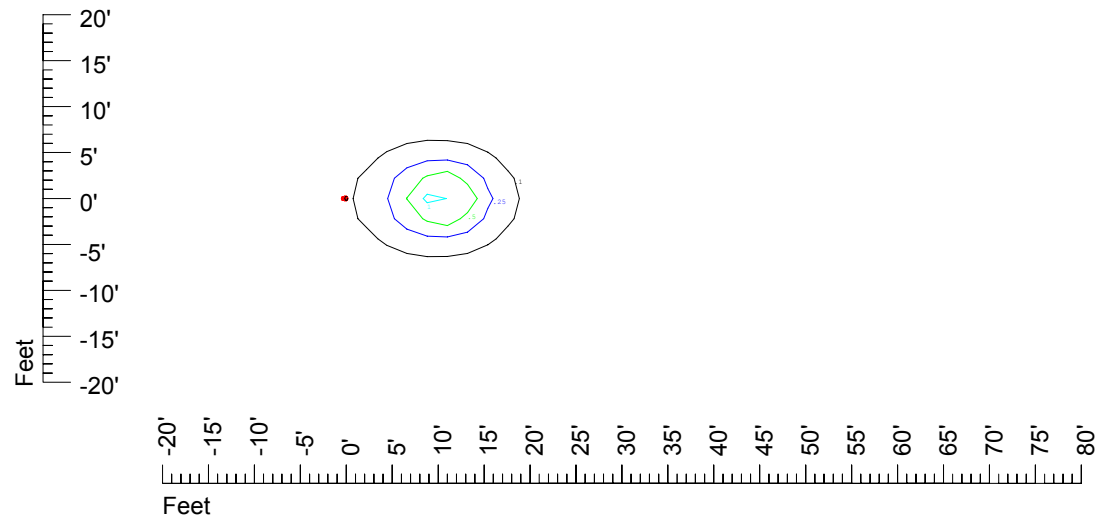

IES Photometric files C9291

Isoline template at 7' mounting height

Isoline values — 0.1 fc — 0.25 fc — 0.5 fc — 1.0 fc — 2.0 fc

Mounting height 7' Tilt 0°

Mounting height 7' Tilt 30°

Mounting height 7' Tilt 15°

Mounting height 7' Tilt 45°

IES Photometric files C9291

Isoline template at 9' mounting height

Isoline values — 0.1 fc — 0.25 fc — 0.5 fc — 1.0 fc — 2.0 fc

Mounting height 9' Tilt 0°

Mounting height 9' Tilt 30°

Mounting height 9' Tilt 15°

Mounting height 9' Tilt 45°

IES Photometric files C9291

Isoline template at 11' mounting height

Isoline values — 0.1 fc — 0.25 fc — 0.5 fc — 1.0 fc — 2.0 fc

Mounting height 11' Tilt 0°

Mounting height 11' Tilt 30°

Mounting height 11' Tilt 15°

Mounting height 11' Tilt 45°

IES Photometric files C9291

Isoline template at 15' mounting height

Isoline values — 0.1 fc — 0.25 fc — 0.5 fc — 1.0 fc — 2.0 fc