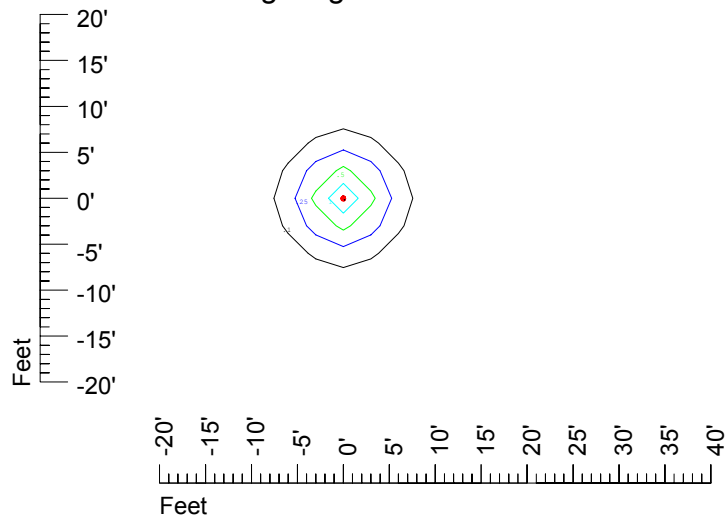

IES Photometric files C9291

Isoline template at 7' mounting height

Isoline values — 0.1 fc — 0.25 fc — 0.5 fc — 1.0 fc — 2.0 fc

Mounting height 7' Tilt 0°

Mounting height 7' Tilt 30°

Mounting height 7' Tilt 15°

Mounting height 9' Tilt 15°

Mounting height 9' Tilt 45°

IES Photometric files C9291

Isoline template at 11' mounting height

Isoline values — 0.1 fc — 0.25 fc — 0.5 fc — 1.0 fc — 2.0 fc

Mounting height 11' Tilt 0°

Mounting height 11' Tilt 30°

Mounting height 11' Tilt 15°

Mounting height 11' Tilt 45°

IES Photometric files C9291

Isoline template at 15' mounting height

Isoline values — 0.1 fc — 0.25 fc — 0.5 fc — 1.0 fc — 2.0 fc

Mounting height 15' Tilt 0°

Mounting height 15' Tilt 30°

Mounting height 15' Tilt 15°

Mounting height 15' Tilt 45°

IES Photometric files C9291

Isoline template at 20' mounting height

Isoline values — 0.1 fc — 0.25 fc — 0.5 fc — 1.0 fc — 2.0 fc