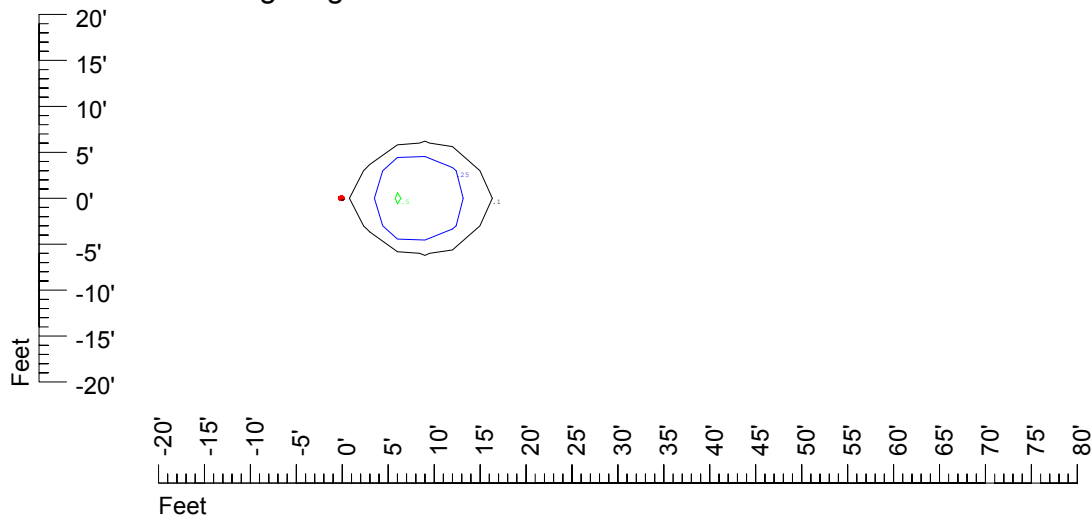

Mounting height 15' Tilt 30°