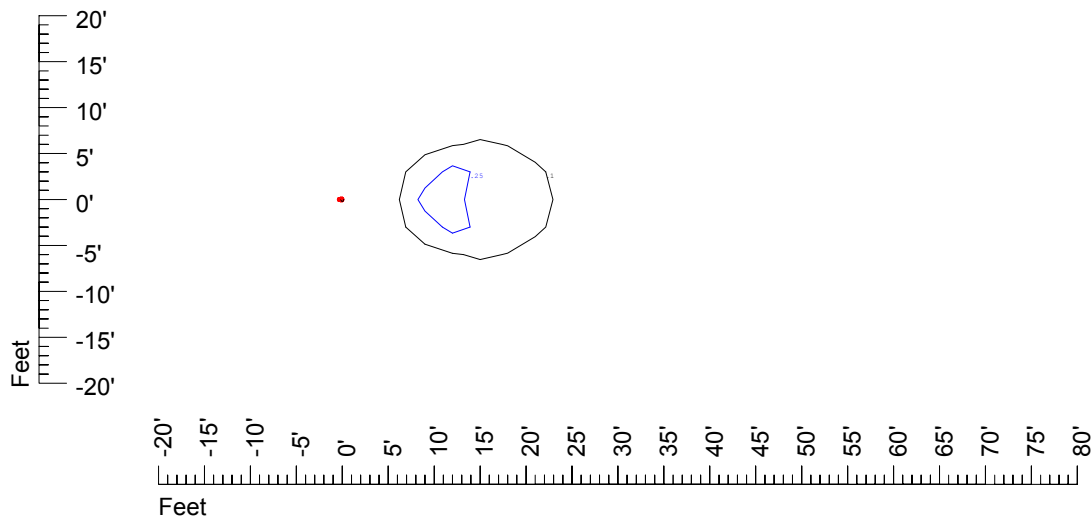

Mounting height 11' Tilt 30°

Mounting height 11' Tilt 15°

Mounting height 11' Tilt 45°

IES Photometric files C9289

Isoline template at 15' mounting height

Isoline values — 0.1 fc — 0.25 fc — 0.5 fc — 1.0 fc — 2.0 fc

Mounting height 15' Tilt 0°

Mounting height 15' Tilt 30°

Mounting height 15' Tilt 15°

Mounting height 15' Tilt 45°

IES Photometric files C9289

Isoline template at 20' mounting height

Isoline values — 0.1 fc — 0.25 fc — 0.5 fc — 1.0 fc — 2.0 fc

Mounting height 20' Tilt 0°

Mounting height 20' Tilt 30°

Mounting height 20' Tilt 15°

Mounting height 20' Tilt 45°

IES File: C9289

Lighting level in fc / Distance in feet

Vertical plan 0° to 180°
Horizontal plan 0°