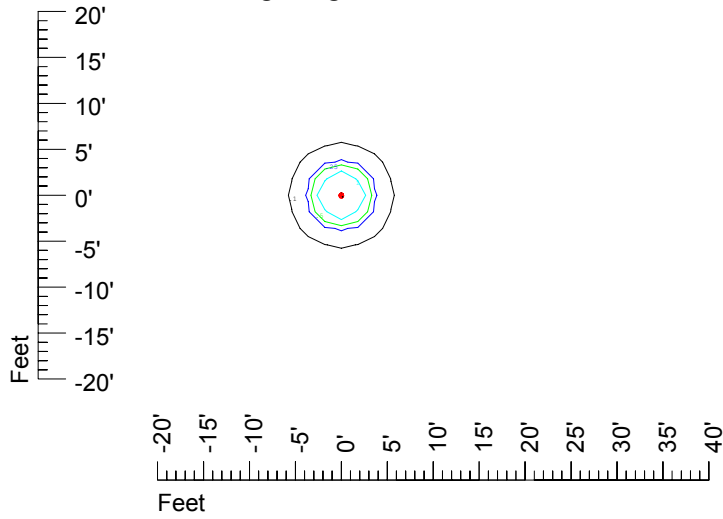

IES Photometric files C9289

Isoline template at 7' mounting height

Isoline values — 0.1 fc — 0.25 fc — 0.5 fc — 1.0 fc — 2.0 fc

Mounting height 7' Tilt 0°

Mounting height 7' Tilt 30°

Mounting height 7' Tilt 15°

Mounting height 7' Tilt 45°

IES Photometric files C9289

Isoline template at 9' mounting height

Isoline values — 0.1 fc — 0.25 fc — 0.5 fc — 1.0 fc — 2.0 fc

Mounting height 9' Tilt 0°

Mounting height 9' Tilt 30°

Mounting height 9' Tilt 15°

Mounting height 9' Tilt 45°

IES Photometric files C9289

Isoline template at 11' mounting height

Isoline values — 0.1 fc — 0.25 fc — 0.5 fc — 1.0 fc — 2.0 fc

Mounting height 11' Tilt 0°

Mounting height 11' Tilt 30°

Mounting height 11' Tilt 15°

Mounting height 11' Tilt 45°

IES Photometric files C9289

Isoline template at 15' mounting height

Isoline values — 0.1 fc — 0.25 fc — 0.5 fc — 1.0 fc — 2.0 fc