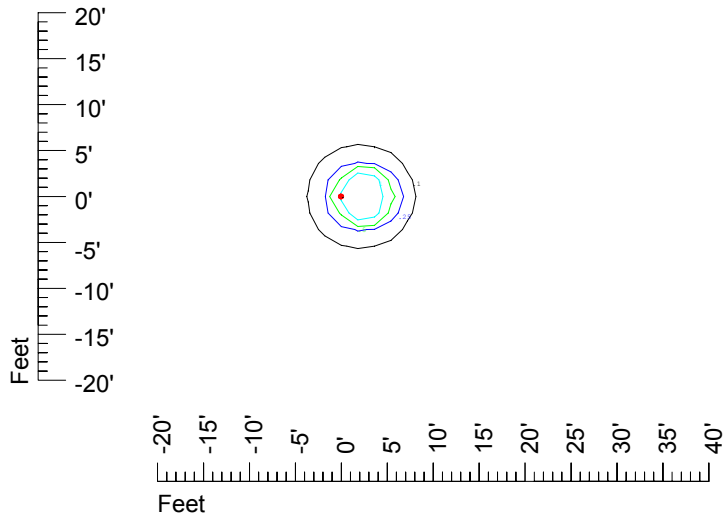

IES Photometric files C9289

Isoline template at 7' mounting height

Isoline values — 0.1 fc — 0.25 fc — 0.5 fc — 1.0 fc — 2.0 fc

Mounting height 7' Tilt 0°

Mounting height 7' Tilt 30°

Mounting height 7' Tilt 15°

Mounting height 7' Tilt 45°

IES Photometric files C9289

Isoline template at 9' mounting height

Isoline values — 0.1 fc — 0.25 fc — 0.5 fc — 1.0 fc — 2.0 fc

Mounting height 9' Tilt 0°

Mounting height 9' Tilt 30°

Mounting height 9' Tilt 15°

Mounting height 9' Tilt 45°

IES Photometric files C9289

Isoline template at 11' mounting height

Isoline values — 0.1 fc — 0.25 fc — 0.5 fc — 1.0 fc — 2.0 fc

Mounting height 11' Tilt 0°

Mounting height 11' Tilt 30°

Mounting height 11' Tilt 15°

Mounting height 11' Tilt 45°

IES Photometric files C9289

Isoline template at 15' mounting height

Isoline values — 0.1 fc — 0.25 fc — 0.5 fc — 1.0 fc — 2.0 fc