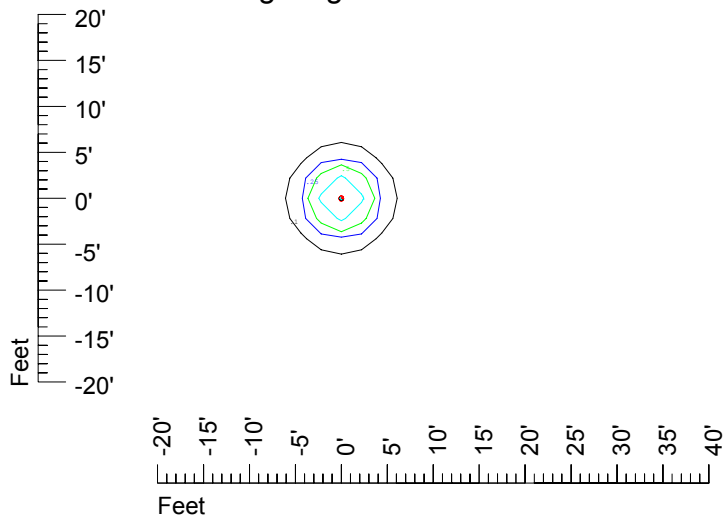

IES Photometric files C9289

Isoline template at 7' mounting height

Isoline values — 0.1 fc — 0.25 fc — 0.5 fc — 1.0 fc — 2.0 fc

Mounting height 7' Tilt 0°

Mounting height 7' Tilt 30°

Mounting height 7' Tilt 15°

Mounting height 7' Tilt 45°

IES Photometric files C9289

Isoline template at 9' mounting height

Isoline values — 0.1 fc — 0.25 fc — 0.5 fc — 1.0 fc — 2.0 fc

Mounting height 9' Tilt 0°

Mounting height 9' Tilt 30°

Mounting height 9' Tilt 15°

Mounting height 9' Tilt 45°

IES Photometric files C9289

Isoline template at 11' mounting height

Isoline values — 0.1 fc — 0.25 fc — 0.5 fc — 1.0 fc — 2.0 fc

Mounting height 11' Tilt 0°

Mounting height 11' Tilt 30°

Mounting height 11' Tilt 15°

Mounting height 11' Tilt 45°

IES Photometric files C9289

Isoline template at 15' mounting height

Isoline values — 0.1 fc — 0.25 fc — 0.5 fc — 1.0 fc — 2.0 fc