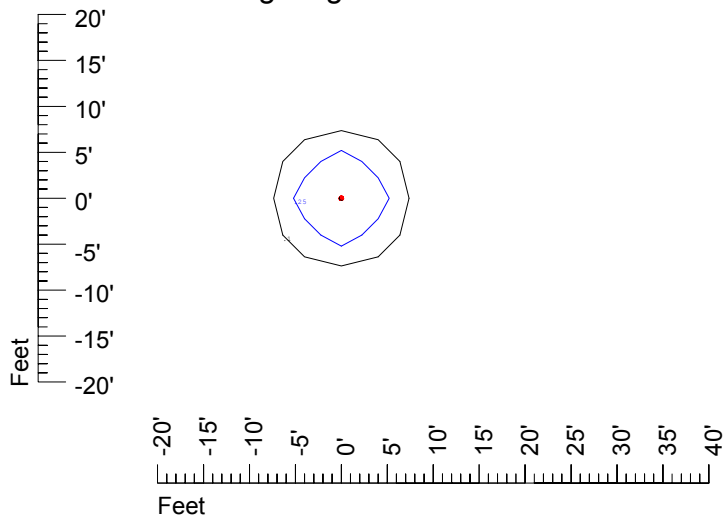

IES Photometric files C9289

Isoline template at 7' mounting height

Isoline values — 0.1 fc — 0.25 fc — 0.5 fc — 1.0 fc — 2.0 fc

Mounting height 7' Tilt 0°

Mounting height 7' Tilt 30°

Mounting height 7' Tilt 15°

Mounting height 11' Tilt 30°

Mounting height 11' Tilt 15°

Mounting height 11' Tilt 45°

IES Photometric files C9289

Isoline template at 15' mounting height

Isoline values — 0.1 fc — 0.25 fc — 0.5 fc — 1.0 fc — 2.0 fc

Mounting height 15' Tilt 0°

Mounting height 15' Tilt 30°

Mounting height 15' Tilt 15°

Mounting height 15' Tilt 45°

IES Photometric files C9289

Isoline template at 20' mounting height

Isoline values — 0.1 fc — 0.25 fc — 0.5 fc — 1.0 fc — 2.0 fc

Mounting height 20' Tilt 0°

Mounting height 20' Tilt 30°

Mounting height 20' Tilt 15°

Mounting height 20' Tilt 45°

IES File: C9289

Lighting level in fc / Distance in feet

Vertical plan 0° to 180°
Horizontal plan 0°