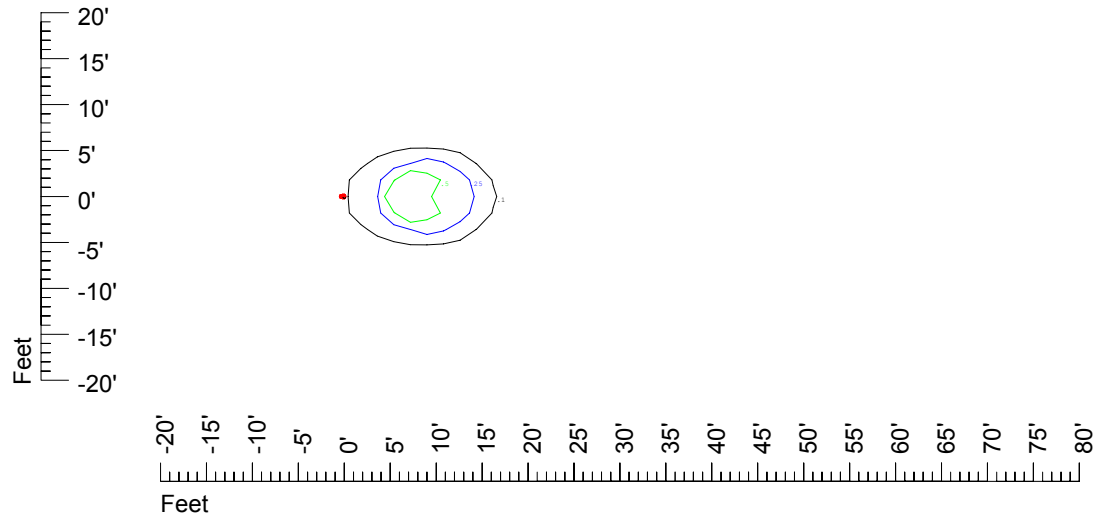

IES Photometric files C9289

Isoline template at 7' mounting height

Isoline values — 0.1 fc — 0.25 fc — 0.5 fc — 1.0 fc — 2.0 fc

Mounting height 7' Tilt 0°

Mounting height 7' Tilt 30°

Mounting height 7' Tilt 15°

Mounting height 7' Tilt 45°

IES Photometric files C9289

Isoline template at 9' mounting height

Isoline values — 0.1 fc — 0.25 fc — 0.5 fc — 1.0 fc — 2.0 fc

Mounting height 9' Tilt 0°

Mounting height 9' Tilt 30°

Mounting height 9' Tilt 15°

Mounting height 9' Tilt 45°

IES Photometric files C9289

Isoline template at 11' mounting height

Isoline values — 0.1 fc — 0.25 fc — 0.5 fc — 1.0 fc — 2.0 fc

Mounting height 11' Tilt 0°

Mounting height 20' Tilt 0°

Mounting height 20' Tilt 30°

Mounting height 20' Tilt 15°

Mounting height 20' Tilt 45°

IES File: C9289

Lighting level in fc / Distance in feet

Vertical plan 0° to 180°
Horizontal plan 0°