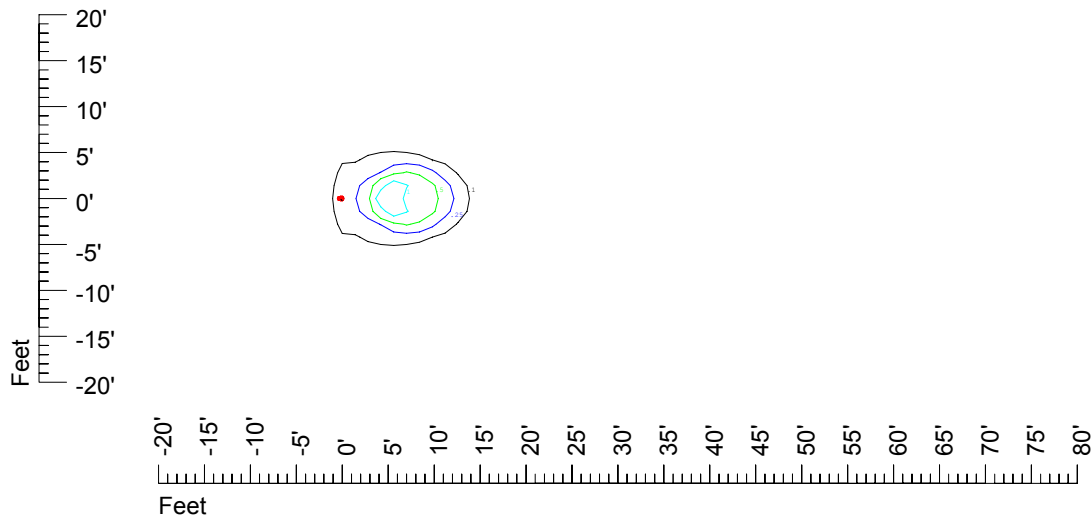

IES Photometric files C9289

Isoline template at 7' mounting height

Isoline values — 0.1 fc — 0.25 fc — 0.5 fc — 1.0 fc — 2.0 fc

Mounting height 7' Tilt 0°

Mounting height 7' Tilt 30°

Mounting height 7' Tilt 15°

Mounting height 7' Tilt 45°

IES Photometric files C9289

Isoline template at 9' mounting height

Isoline values — 0.1 fc — 0.25 fc — 0.5 fc — 1.0 fc — 2.0 fc

Mounting height 9' Tilt 0°

Mounting height 9' Tilt 30°

Mounting height 20' Tilt 0°

Mounting height 20' Tilt 30°

Mounting height 20' Tilt 15°

Mounting height 20' Tilt 45°

IES File: C9289

Lighting level in fc / Distance in feet

Vertical plan 0° to 180°
Horizontal plan 0°