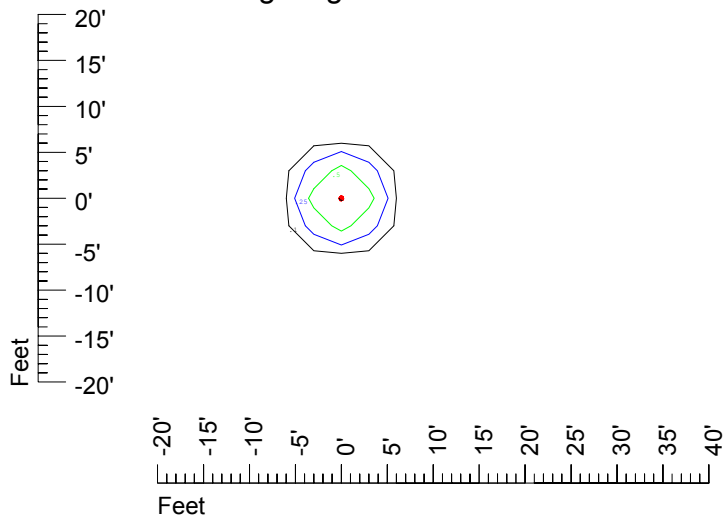

Mounting height 9' Tilt 15°

Mounting height 9' Tilt 45°

IES Photometric files C9289

Isoline template at 11' mounting height

Isoline values — 0.1 fc — 0.25 fc — 0.5 fc — 1.0 fc — 2.0 fc

Mounting height 11' Tilt 0°

Mounting height 11' Tilt 30°

Mounting height 11' Tilt 15°

Mounting height 11' Tilt 45°

IES Photometric files C9289

Isoline template at 15' mounting height

Isoline values — 0.1 fc — 0.25 fc — 0.5 fc — 1.0 fc — 2.0 fc

Mounting height 15' Tilt 0°

Mounting height 15' Tilt 30°

Mounting height 15' Tilt 15°

Mounting height 15' Tilt 45°

IES Photometric files C9289

Isoline template at 20' mounting height

Isoline values — 0.1 fc — 0.25 fc — 0.5 fc — 1.0 fc — 2.0 fc

Mounting height 20' Tilt 0°

Mounting height 20' Tilt 30°

Mounting height 20' Tilt 15°

Mounting height 20' Tilt 45°

IES File: C9289

Lighting level in fc / Distance in feet

Vertical plan 0° to 180°
Horizontal plan 0°