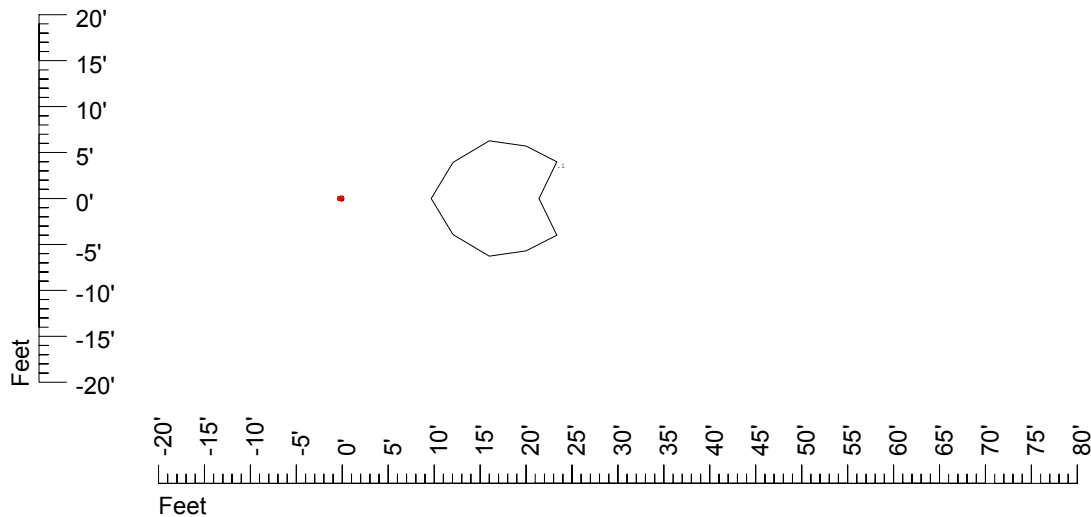

Mounting height 20' Tilt 0°

Mounting height 20' Tilt 30°

Mounting height 20' Tilt 15°

Mounting height 20' Tilt 45°

IES File: C9289

Lighting level in fc / Distance in feet

Vertical plan 0° to 180°
Horizontal plan 0°