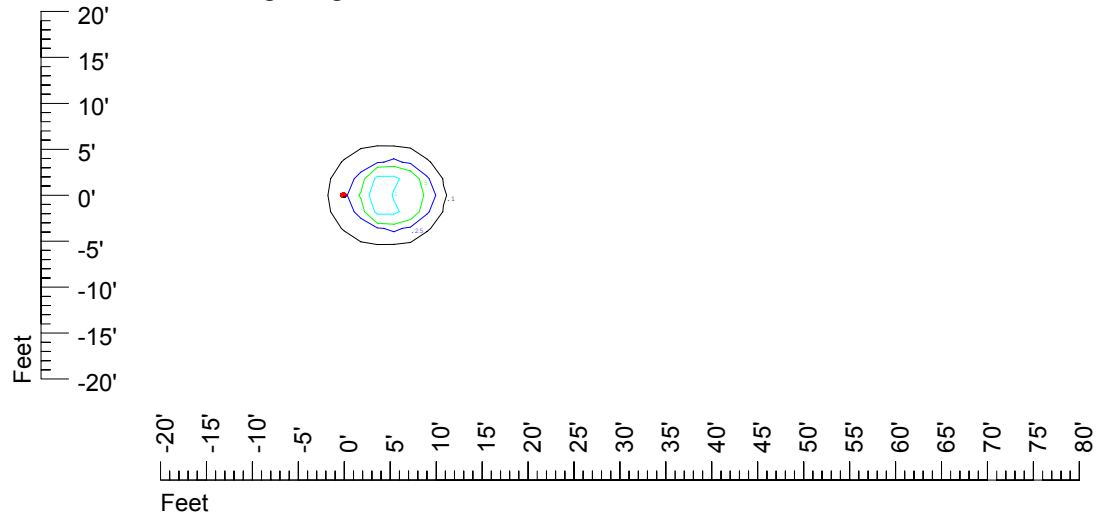

IES Photometric files C9289

Isoline template at 7' mounting height

Isoline values — 0.1 fc — 0.25 fc — 0.5 fc — 1.0 fc — 2.0 fc

Mounting height 7' Tilt 0°

Mounting height 7' Tilt 30°

Mounting height 7' Tilt 15°

Mounting height 7' Tilt 45°

IES Photometric files C9289

Isoline template at 9' mounting height

Isoline values — 0.1 fc — 0.25 fc — 0.5 fc — 1.0 fc — 2.0 fc

Mounting height 9' Tilt 0°

Mounting height 9' Tilt 30°

Mounting height 9' Tilt 15°

Mounting height 9' Tilt 45°

IES Photometric files C9289

Isoline template at 11' mounting height

Isoline values — 0.1 fc — 0.25 fc — 0.5 fc — 1.0 fc — 2.0 fc

Mounting height 11' Tilt 0°

Mounting height 20' Tilt 0°

Mounting height 20' Tilt 30°

Mounting height 20' Tilt 15°

Mounting height 20' Tilt 45°

IES File: C9289

Lighting level in fc / Distance in feet

Vertical plan 0° to 180°
Horizontal plan 0°