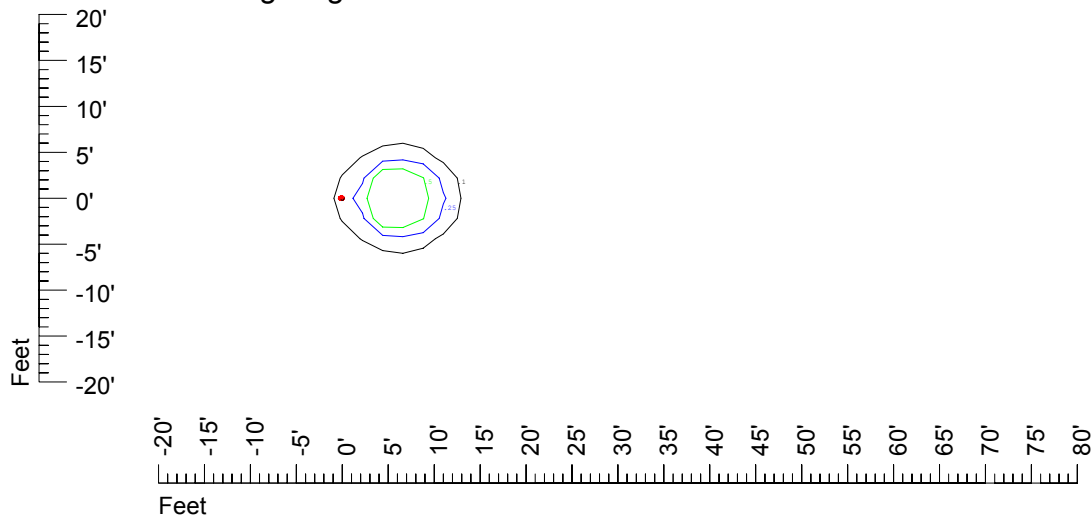

IES Photometric files C9289

Isoline template at 7' mounting height

Isoline values — 0.1 fc — 0.25 fc — 0.5 fc — 1.0 fc — 2.0 fc

Mounting height 7' Tilt 0°

Mounting height 7' Tilt 30°

Mounting height 7' Tilt 15°

Mounting height 7' Tilt 45°

IES Photometric files C9289

Isoline template at 9' mounting height

Isoline values — 0.1 fc — 0.25 fc — 0.5 fc — 1.0 fc — 2.0 fc

Mounting height 9' Tilt 0°

Mounting height 9' Tilt 30°

Mounting height 9' Tilt 15°

Mounting height 9' Tilt 45°

IES Photometric files C9289

Isoline template at 11' mounting height

Isoline values — 0.1 fc — 0.25 fc — 0.5 fc — 1.0 fc — 2.0 fc

Mounting height 11' Tilt 0°

Mounting height 11' Tilt 30°

Mounting height 11' Tilt 15°

Mounting height 11' Tilt 45°

IES Photometric files C9289

Isoline template at 15' mounting height

Isoline values — 0.1 fc — 0.25 fc — 0.5 fc — 1.0 fc — 2.0 fc