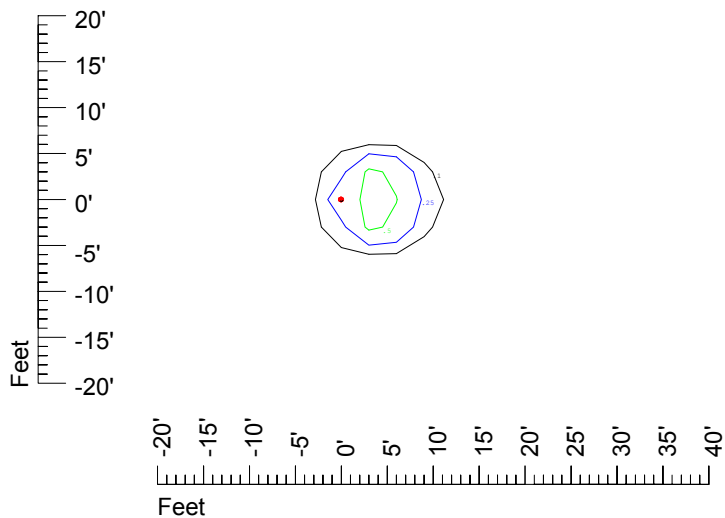

Mounting height 9' Tilt 15°

Mounting height 9' Tilt 45°

IES Photometric files C9289

Isoline template at 11' mounting height

Isoline values — 0.1 fc — 0.25 fc — 0.5 fc — 1.0 fc — 2.0 fc

Mounting height 11' Tilt 0°

Mounting height 11' Tilt 30°

Mounting height 11' Tilt 15°

Mounting height 11' Tilt 45°

IES Photometric files C9289

Isoline template at 15' mounting height

Isoline values — 0.1 fc — 0.25 fc — 0.5 fc — 1.0 fc — 2.0 fc

Mounting height 15' Tilt 0°

Mounting height 15' Tilt 30°

Mounting height 15' Tilt 15°

Mounting height 15' Tilt 45°

IES Photometric files C9289

Isoline template at 20' mounting height

Isoline values — 0.1 fc — 0.25 fc — 0.5 fc — 1.0 fc — 2.0 fc

Mounting height 20' Tilt 0°

Mounting height 20' Tilt 30°

Mounting height 20' Tilt 15°

Mounting height 20' Tilt 45°

IES File: C9289

Lighting level in fc / Distance in feet

Vertical plan 0° to 180°
Horizontal plan 0°