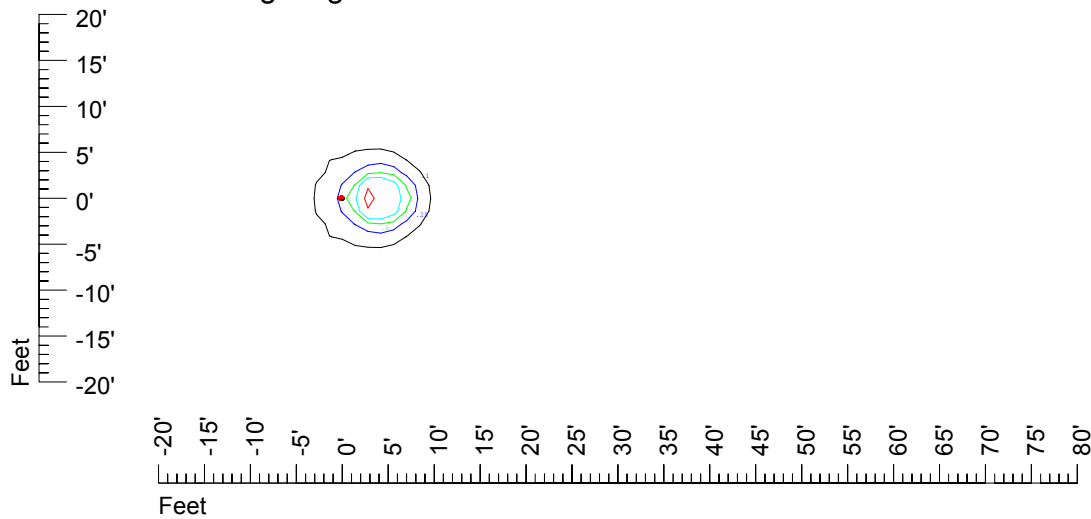

IES Photometric files C9289

Isoline template at 7' mounting height

Isoline values — 0.1 fc — 0.25 fc — 0.5 fc — 1.0 fc — 2.0 fc

Mounting height 7' Tilt 0°

Mounting height 7' Tilt 30°

Mounting height 7' Tilt 15°

Mounting height 7' Tilt 45°

IES Photometric files C9289

Isoline template at 9' mounting height

Isoline values — 0.1 fc — 0.25 fc — 0.5 fc — 1.0 fc — 2.0 fc

Mounting height 9' Tilt 0°

Mounting height 9' Tilt 30°

Mounting height 9' Tilt 15°

Mounting height 9' Tilt 45°

IES Photometric files C9289

Isoline template at 11' mounting height

Isoline values — 0.1 fc — 0.25 fc — 0.5 fc — 1.0 fc — 2.0 fc

Mounting height 11' Tilt 0°

Mounting height 20' Tilt 0°

Mounting height 20' Tilt 30°

Mounting height 20' Tilt 15°

Mounting height 20' Tilt 45°

IES File: C9289

Lighting level in fc / Distance in feet

Vertical plan 0° to 180°
Horizontal plan 0°