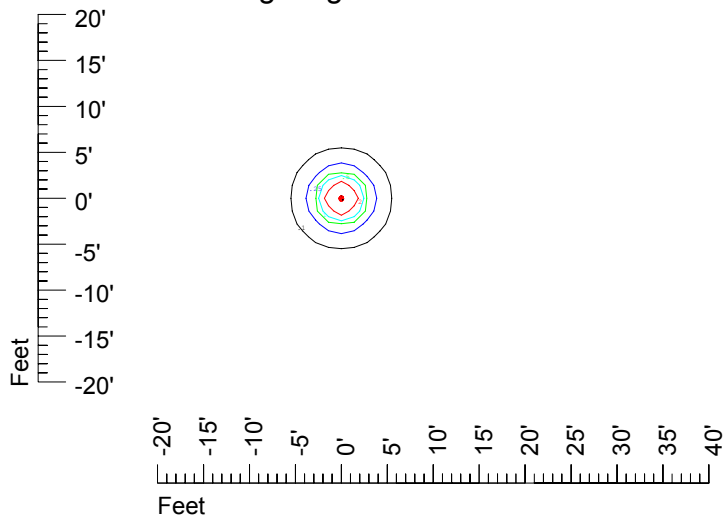

IES Photometric files C9289

Isoline template at 7' mounting height

Isoline values — 0.1 fc — 0.25 fc — 0.5 fc — 1.0 fc — 2.0 fc

Mounting height 7' Tilt 0°

Mounting height 7' Tilt 30°

Mounting height 7' Tilt 15°

Mounting height 7' Tilt 45°

IES Photometric files C9289

Isoline template at 9' mounting height

Isoline values — 0.1 fc — 0.25 fc — 0.5 fc — 1.0 fc — 2.0 fc

Mounting height 9' Tilt 0°

Mounting height 9' Tilt 30°

Mounting height 9' Tilt 15°

Mounting height 9' Tilt 45°

IES Photometric files C9289

Isoline template at 11' mounting height

Isoline values — 0.1 fc — 0.25 fc — 0.5 fc — 1.0 fc — 2.0 fc

Mounting height 11' Tilt 0°

Mounting height 20' Tilt 0°

Mounting height 20' Tilt 30°

Mounting height 20' Tilt 15°

Mounting height 20' Tilt 45°

IES File: C9289

Lighting level in fc / Distance in feet

Vertical plan 0° to 180°
Horizontal plan 0°