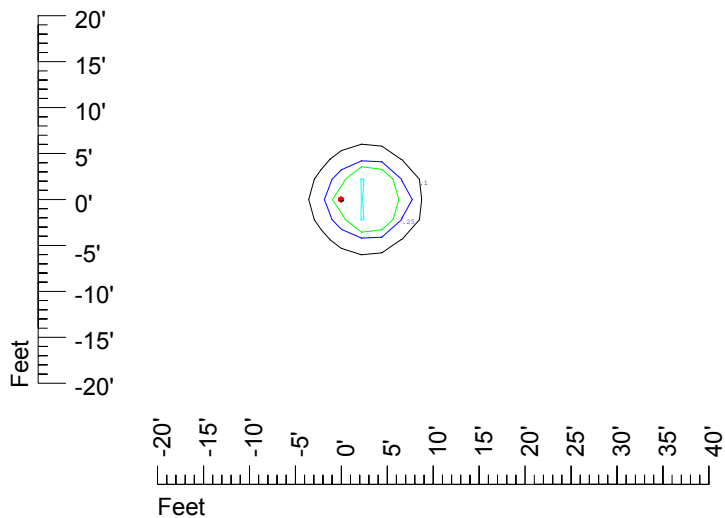

IES Photometric files C9289

Isoline template at 7' mounting height

Isoline values — 0.1 fc — 0.25 fc — 0.5 fc — 1.0 fc — 2.0 fc

Mounting height 7' Tilt 0°

Mounting height 7' Tilt 30°

Mounting height 7' Tilt 15°

Mounting height 7' Tilt 45°

IES Photometric files C9289

Isoline template at 9' mounting height

Isoline values — 0.1 fc — 0.25 fc — 0.5 fc — 1.0 fc — 2.0 fc

Mounting height 9' Tilt 0°

Mounting height 9' Tilt 30°

Mounting height 9' Tilt 15°

Mounting height 9' Tilt 45°

IES Photometric files C9289

Isoline template at 11' mounting height

Isoline values — 0.1 fc — 0.25 fc — 0.5 fc — 1.0 fc — 2.0 fc

Mounting height 11' Tilt 0°

Mounting height 11' Tilt 30°

Mounting height 11' Tilt 15°

Mounting height 11' Tilt 45°

IES Photometric files C9289

Isoline template at 15' mounting height

Isoline values — 0.1 fc — 0.25 fc — 0.5 fc — 1.0 fc — 2.0 fc