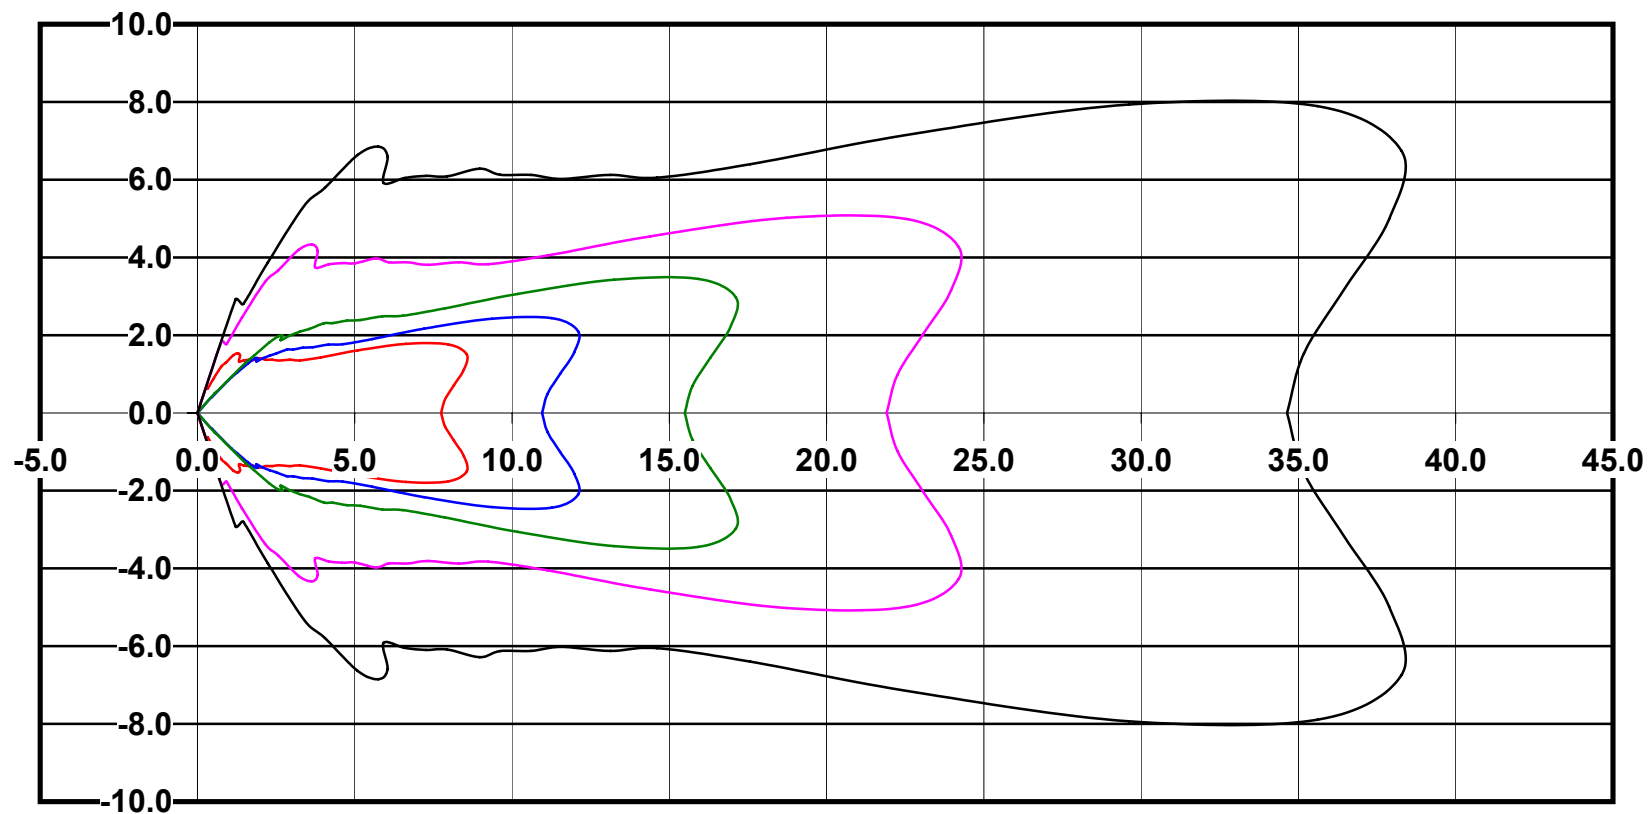

Mounting height 15' Tilt 0°

Mounting height 15' Tilt 30°

Mounting height 15' Tilt 15°

Mounting height 15' Tilt 45°

IES Photometric files C9289

Isoline template at 20' mounting height

Isoline values — 0.1 fc — 0.25 fc — 0.5 fc — 1.0 fc — 2.0 fc

Mounting height 20' Tilt 0°

Mounting height 20' Tilt 30°

Mounting height 20' Tilt 15°

Mounting height 20' Tilt 45°

IES File: C9289

Lighting level in fc / Distance in feet

Vertical plan 0° to 180°
Horizontal plan 0°

— 2 fc — 1 fc — 0.5 fc — 0.25 fc — 0.1 fc