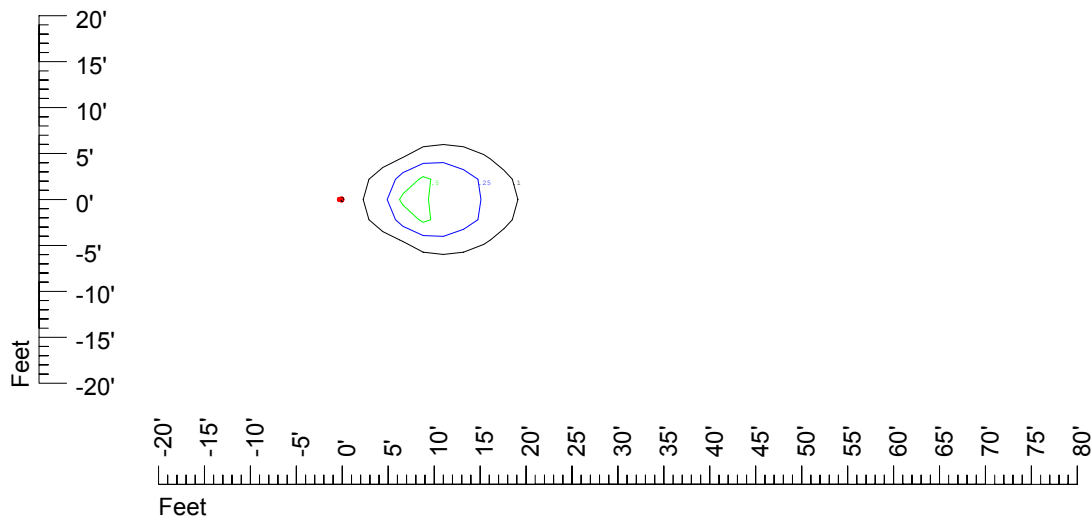

Mounting height 9' Tilt 15°

Mounting height 9' Tilt 45°

IES Photometric files C9289

Isoline template at 11' mounting height

Isoline values — 0.1 fc — 0.25 fc — 0.5 fc — 1.0 fc — 2.0 fc

Mounting height 11' Tilt 0°

Mounting height 11' Tilt 30°

Mounting height 11' Tilt 15°

Mounting height 11' Tilt 45°

IES Photometric files C9289

Isoline template at 15' mounting height

Isoline values — 0.1 fc — 0.25 fc — 0.5 fc — 1.0 fc — 2.0 fc