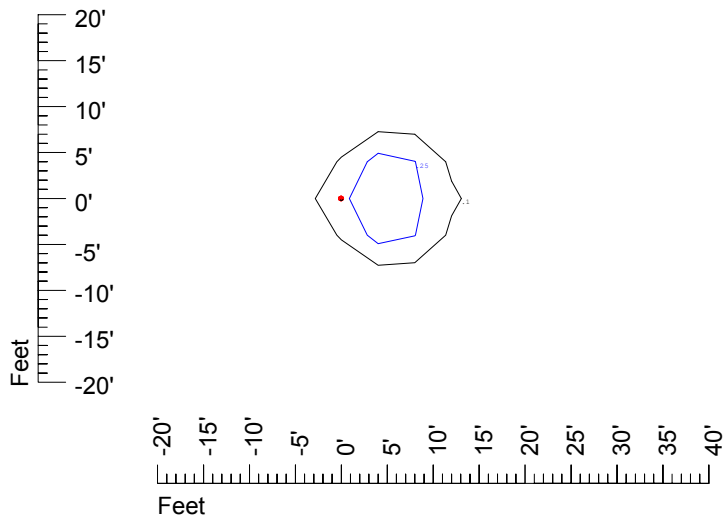

IES Photometric files C9289

Isoline template at 7' mounting height

Isoline values — 0.1 fc — 0.25 fc — 0.5 fc — 1.0 fc — 2.0 fc

Mounting height 7' Tilt 0°

Mounting height 7' Tilt 30°

Mounting height 7' Tilt 15°

Mounting height 11' Tilt 30°

Mounting height 11' Tilt 15°

Mounting height 11' Tilt 45°

IES Photometric files C9289

Isoline template at 15' mounting height

Isoline values — 0.1 fc — 0.25 fc — 0.5 fc — 1.0 fc — 2.0 fc

Mounting height 15' Tilt 0°

Mounting height 15' Tilt 30°

Mounting height 15' Tilt 15°

Mounting height 15' Tilt 45°

IES Photometric files C9289

Isoline template at 20' mounting height

Isoline values — 0.1 fc — 0.25 fc — 0.5 fc — 1.0 fc — 2.0 fc

Mounting height 20' Tilt 0°

Mounting height 20' Tilt 30°

Mounting height 20' Tilt 15°

Mounting height 20' Tilt 45°

IES File: C9289

Lighting level in fc / Distance in feet

Vertical plan 0° to 180°
Horizontal plan 0°