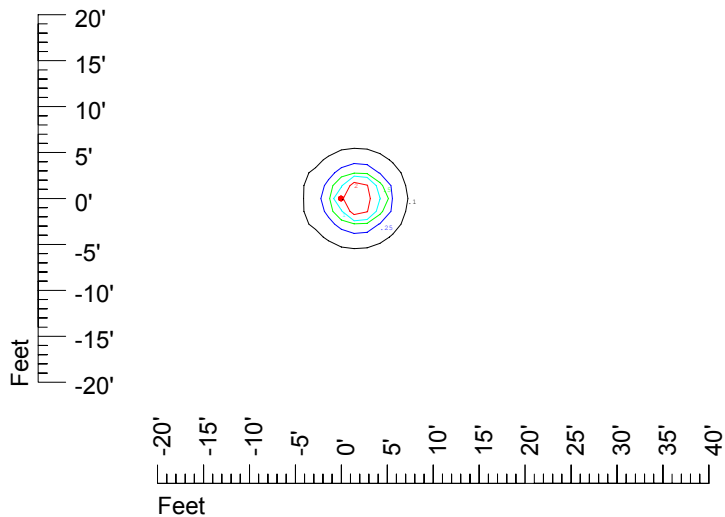

IES Photometric files C9289

Isoline template at 7' mounting height

Isoline values — 0.1 fc — 0.25 fc — 0.5 fc — 1.0 fc — 2.0 fc

Mounting height 7' Tilt 0°

Mounting height 7' Tilt 30°

Mounting height 7' Tilt 15°

Mounting height 7' Tilt 45°

IES Photometric files C9289

Isoline template at 9' mounting height

Isoline values — 0.1 fc — 0.25 fc — 0.5 fc — 1.0 fc — 2.0 fc

Mounting height 9' Tilt 0°

Mounting height 9' Tilt 30°

Mounting height 9' Tilt 15°

Mounting height 9' Tilt 45°

IES Photometric files C9289

Isoline template at 11' mounting height

Isoline values — 0.1 fc — 0.25 fc — 0.5 fc — 1.0 fc — 2.0 fc

Mounting height 11' Tilt 0°

Mounting height 20' Tilt 0°

Mounting height 20' Tilt 30°

Mounting height 20' Tilt 15°

Mounting height 20' Tilt 45°

IES File: C9289

Lighting level in fc / Distance in feet

Vertical plan 0° to 180°
Horizontal plan 0°