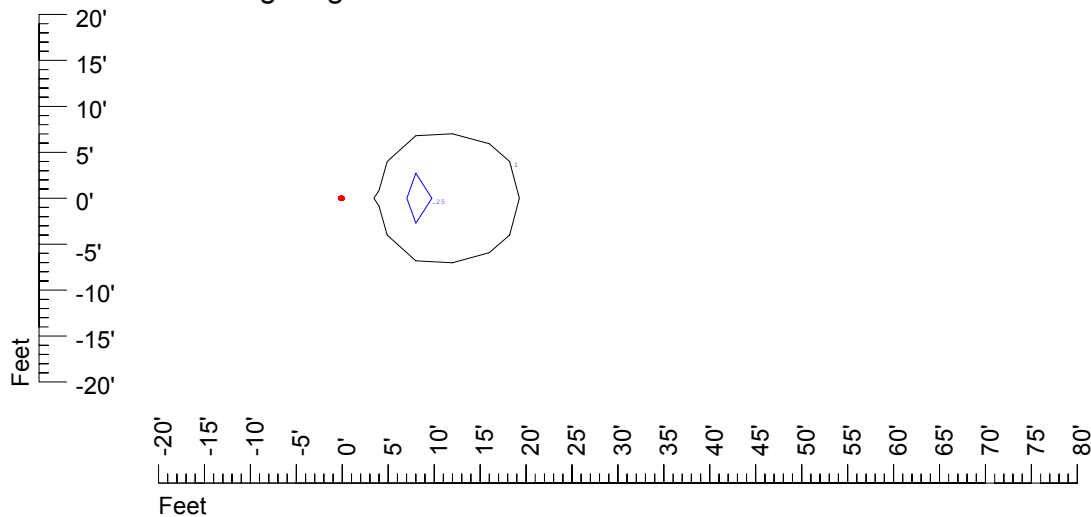

Mounting height 11' Tilt 30°

Mounting height 11' Tilt 15°

Mounting height 11' Tilt 45°

IES Photometric files C9289

Isoline template at 15' mounting height

Isoline values — 0.1 fc — 0.25 fc — 0.5 fc — 1.0 fc — 2.0 fc

Mounting height 15' Tilt 0°

Mounting height 15' Tilt 30°

Mounting height 15' Tilt 15°

Mounting height 15' Tilt 45°

IES Photometric files C9289

Isoline template at 20' mounting height

Isoline values — 0.1 fc — 0.25 fc — 0.5 fc — 1.0 fc — 2.0 fc

Mounting height 20' Tilt 0°

Mounting height 20' Tilt 30°

Mounting height 20' Tilt 15°

Mounting height 20' Tilt 45°

IES File: C9289

Lighting level in fc / Distance in feet

Vertical plan 0° to 180°
Horizontal plan 0°