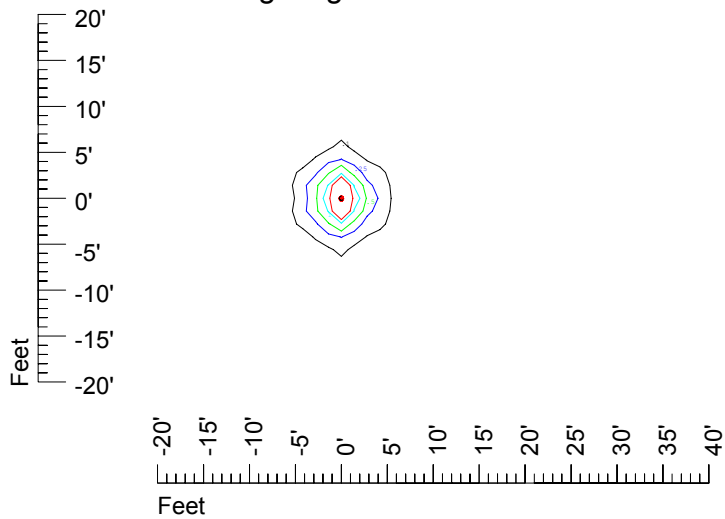

IES Photometric files C9239

Isoline template at 7' mounting height

Isoline values — 0.1 fc — 0.25 fc — 0.5 fc — 1.0 fc — 2.0 fc

Mounting height 7' Tilt 0°

Mounting height 7' Tilt 30°

Mounting height 7' Tilt 15°

Mounting height 7' Tilt 45°

IES Photometric files C9239

Isoline template at 9' mounting height

Isoline values — 0.1 fc — 0.25 fc — 0.5 fc — 1.0 fc — 2.0 fc

Mounting height 9' Tilt 0°

Mounting height 9' Tilt 30°

Mounting height 9' Tilt 15°

Mounting height 9' Tilt 45°

IES Photometric files C9239

Isoline template at 11' mounting height

Isoline values — 0.1 fc — 0.25 fc — 0.5 fc — 1.0 fc — 2.0 fc

Mounting height 11' Tilt 0°

Mounting height 20' Tilt 0°

Mounting height 20' Tilt 30°

Mounting height 20' Tilt 15°

Mounting height 20' Tilt 45°

IES File: C9239

Lighting level in fc / Distance in feet

Vertical plan 0° to 180°
Horizontal plan 0°