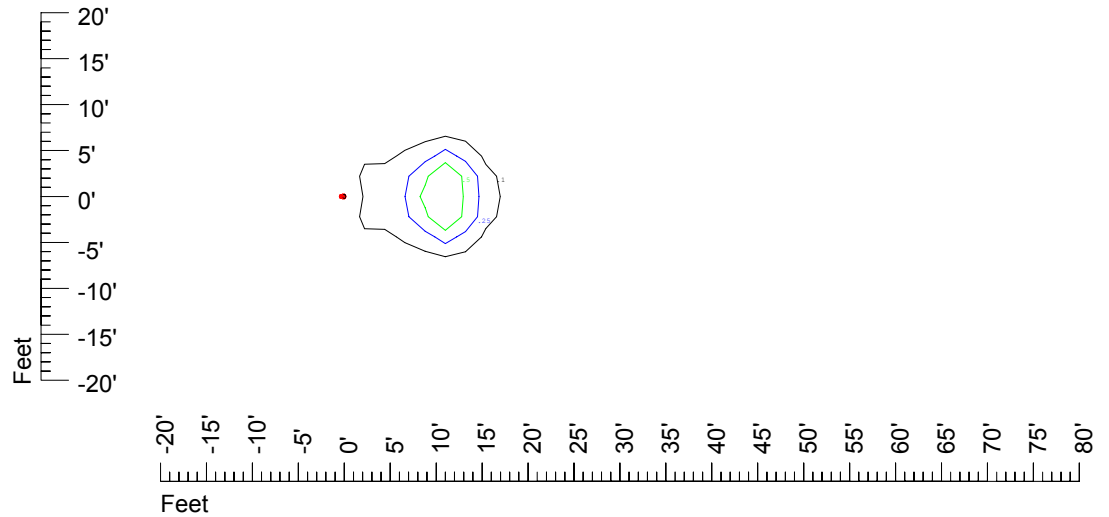

Mounting height 7' Tilt 45°

IES Photometric files C9239

Isoline template at 9' mounting height

Isoline values — 0.1 fc — 0.25 fc — 0.5 fc — 1.0 fc — 2.0 fc

Mounting height 9' Tilt 0°

Mounting height 9' Tilt 30°

Mounting height 9' Tilt 15°

Mounting height 9' Tilt 45°

IES Photometric files C9239

Isoline template at 11' mounting height

Isoline values — 0.1 fc — 0.25 fc — 0.5 fc — 1.0 fc — 2.0 fc

Mounting height 11' Tilt 0°

Mounting height 11' Tilt 30°

Mounting height 11' Tilt 15°

Mounting height 11' Tilt 45°

IES Photometric files C9239

Isoline template at 15' mounting height

Isoline values — 0.1 fc — 0.25 fc — 0.5 fc — 1.0 fc — 2.0 fc

Mounting height 20' Tilt 0°

Mounting height 20' Tilt 30°

Mounting height 20' Tilt 15°

Mounting height 20' Tilt 45°

IES File: C9239

Lighting level in fc / Distance in feet

Vertical plan 0° to 180°
Horizontal plan 0°