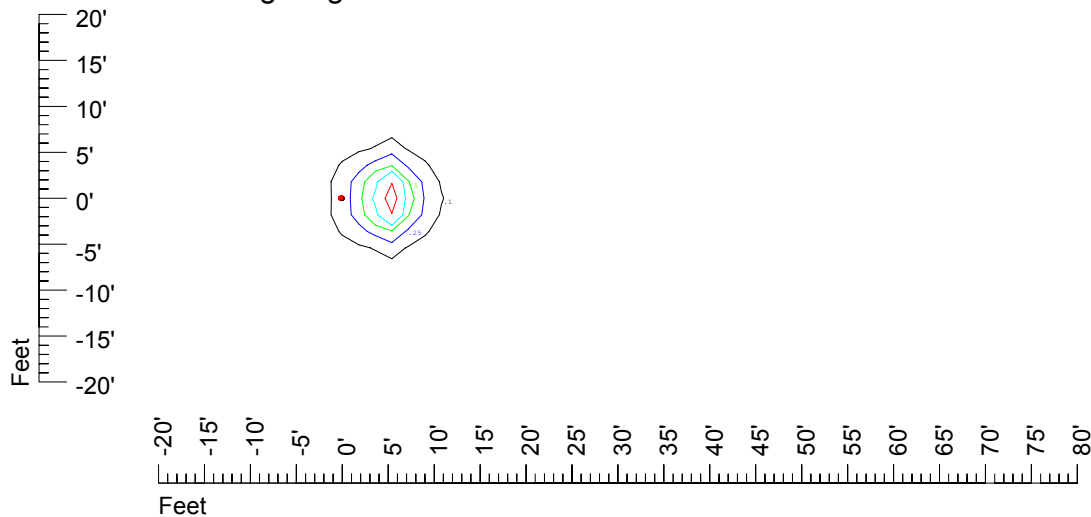

IES Photometric files C9239

Isoline template at 7' mounting height

Isoline values — 0.1 fc — 0.25 fc — 0.5 fc — 1.0 fc — 2.0 fc

Mounting height 7' Tilt 0°

Mounting height 7' Tilt 30°

Mounting height 7' Tilt 15°

Mounting height 7' Tilt 45°

IES Photometric files C9239

Isoline template at 9' mounting height

Isoline values — 0.1 fc — 0.25 fc — 0.5 fc — 1.0 fc — 2.0 fc

Mounting height 9' Tilt 0°

Mounting height 9' Tilt 30°

Mounting height 9' Tilt 15°

Mounting height 9' Tilt 45°

IES Photometric files C9239

Isoline template at 11' mounting height

Isoline values — 0.1 fc — 0.25 fc — 0.5 fc — 1.0 fc — 2.0 fc

Mounting height 11' Tilt 0°

Mounting height 20' Tilt 0°

Mounting height 20' Tilt 30°

Mounting height 20' Tilt 15°

Mounting height 20' Tilt 45°

IES File: C9239

Lighting level in fc / Distance in feet

Vertical plan 0° to 180°
Horizontal plan 0°