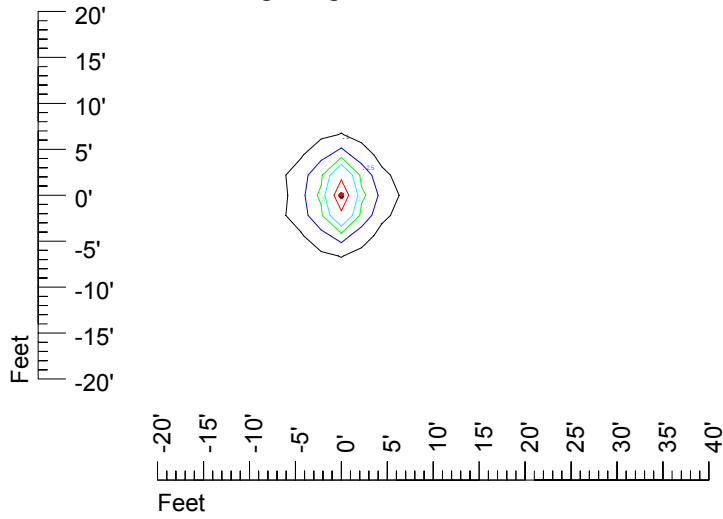

IES Photometric files C9239

Isoline template at 7' mounting height

Isoline values — 0.1 fc — 0.25 fc — 0.5 fc — 1.0 fc — 2.0 fc

Mounting height 7' Tilt 0°

Mounting height 7' Tilt 30°

Mounting height 7' Tilt 15°

Mounting height 7' Tilt 45°

IES Photometric files C9239

Isoline template at 9' mounting height

Isoline values — 0.1 fc — 0.25 fc — 0.5 fc — 1.0 fc — 2.0 fc

Mounting height 9' Tilt 0°

Mounting height 9' Tilt 30°

Mounting height 9' Tilt 15°

Mounting height 9' Tilt 45°

IES Photometric files C9239

Isoline template at 11' mounting height

Isoline values — 0.1 fc — 0.25 fc — 0.5 fc — 1.0 fc — 2.0 fc

Mounting height 11' Tilt 0°

Mounting height 11' Tilt 30°

Mounting height 11' Tilt 15°

Mounting height 11' Tilt 45°

IES Photometric files C9239

Isoline template at 15' mounting height

Isoline values — 0.1 fc — 0.25 fc — 0.5 fc — 1.0 fc — 2.0 fc