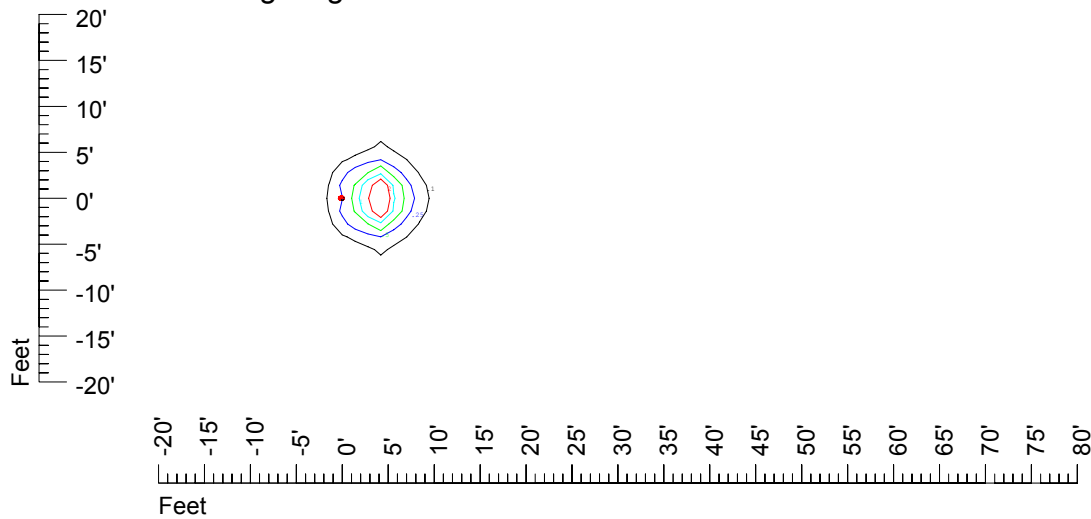

IES Photometric files C9239

Isoline template at 7' mounting height

Isoline values — 0.1 fc — 0.25 fc — 0.5 fc — 1.0 fc — 2.0 fc

Mounting height 7' Tilt 0°

Mounting height 7' Tilt 30°

Mounting height 7' Tilt 15°

Mounting height 7' Tilt 45°

IES Photometric files C9239

Isoline template at 9' mounting height

Isoline values — 0.1 fc — 0.25 fc — 0.5 fc — 1.0 fc — 2.0 fc

Mounting height 9' Tilt 0°

Mounting height 9' Tilt 30°

Mounting height 9' Tilt 15°

Mounting height 9' Tilt 45°

IES Photometric files C9239

Isoline template at 11' mounting height

Isoline values — 0.1 fc — 0.25 fc — 0.5 fc — 1.0 fc — 2.0 fc

Mounting height 11' Tilt 0°

Mounting height 20' Tilt 0°

Mounting height 20' Tilt 30°

Mounting height 20' Tilt 15°

Mounting height 20' Tilt 45°

IES File: C9239

Lighting level in fc / Distance in feet

Vertical plan 0° to 180°
Horizontal plan 0°