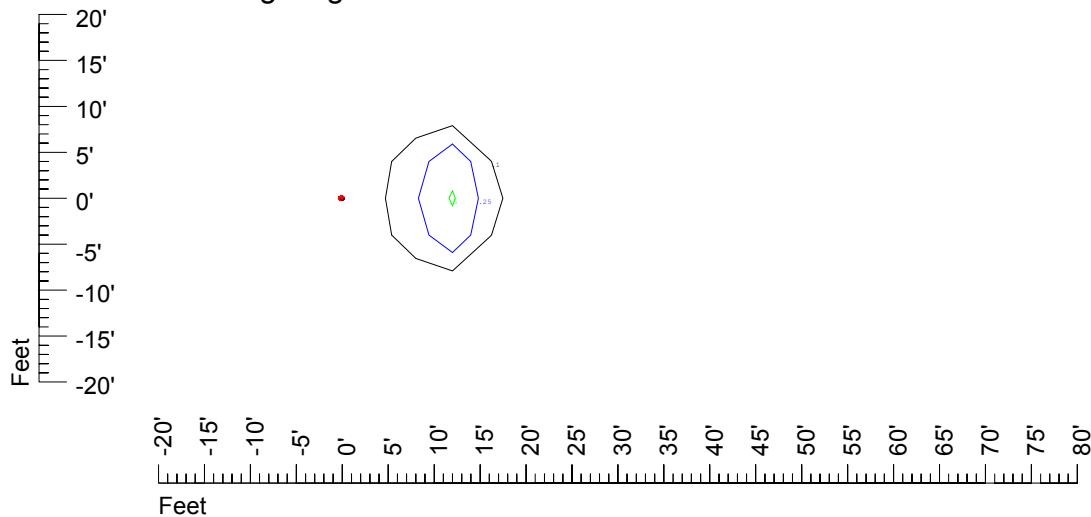

Mounting height 11' Tilt 30°

Mounting height 11' Tilt 15°

Mounting height 11' Tilt 45°

IES Photometric files C9239

Isoline template at 15' mounting height

Isoline values — 0.1 fc — 0.25 fc — 0.5 fc — 1.0 fc — 2.0 fc

Mounting height 15' Tilt 0°

Mounting height 15' Tilt 30°

Mounting height 15' Tilt 15°

Mounting height 15' Tilt 45°

IES Photometric files C9239

Isoline template at 20' mounting height

Isoline values — 0.1 fc — 0.25 fc — 0.5 fc — 1.0 fc — 2.0 fc

Mounting height 20' Tilt 0°

Mounting height 20' Tilt 30°

Mounting height 20' Tilt 15°

Mounting height 20' Tilt 45°

IES File: C9239

Lighting level in fc / Distance in feet

Vertical plan 0° to 180°
Horizontal plan 0°