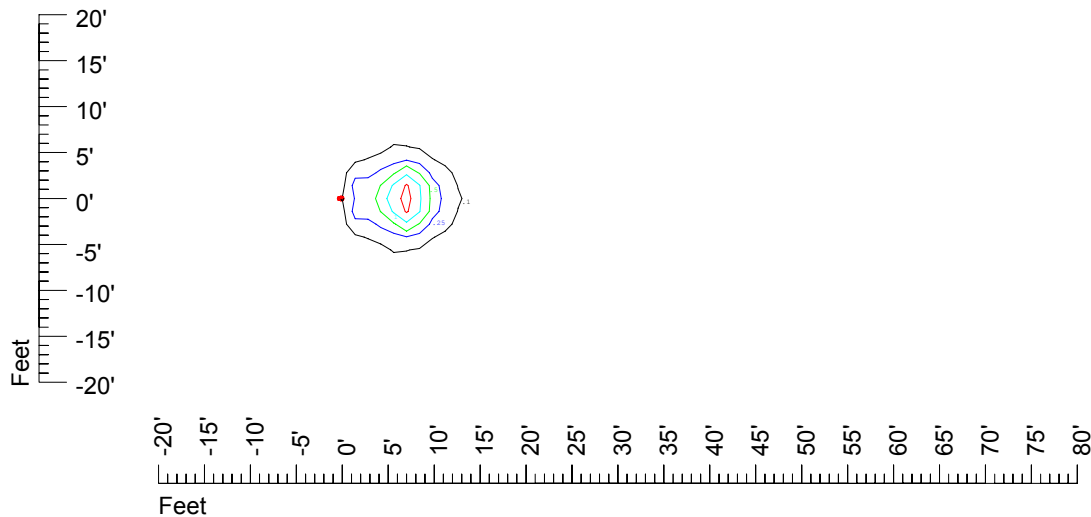

IES Photometric files C9239

Isoline template at 7' mounting height

Isoline values — 0.1 fc — 0.25 fc — 0.5 fc — 1.0 fc — 2.0 fc

Mounting height 7' Tilt 0°

Mounting height 7' Tilt 30°

Mounting height 7' Tilt 15°

Mounting height 7' Tilt 45°

IES Photometric files C9239

Isoline template at 9' mounting height

Isoline values — 0.1 fc — 0.25 fc — 0.5 fc — 1.0 fc — 2.0 fc

Mounting height 9' Tilt 0°

Mounting height 9' Tilt 30°

Mounting height 9' Tilt 15°

Mounting height 9' Tilt 45°

IES Photometric files C9239

Isoline template at 11' mounting height

Isoline values — 0.1 fc — 0.25 fc — 0.5 fc — 1.0 fc — 2.0 fc

Mounting height 11' Tilt 0°

Mounting height 20' Tilt 0°

Mounting height 20' Tilt 30°

Mounting height 20' Tilt 15°

Mounting height 20' Tilt 45°

IES File: C9239

Lighting level in fc / Distance in feet

Vertical plan 0° to 180°
Horizontal plan 0°