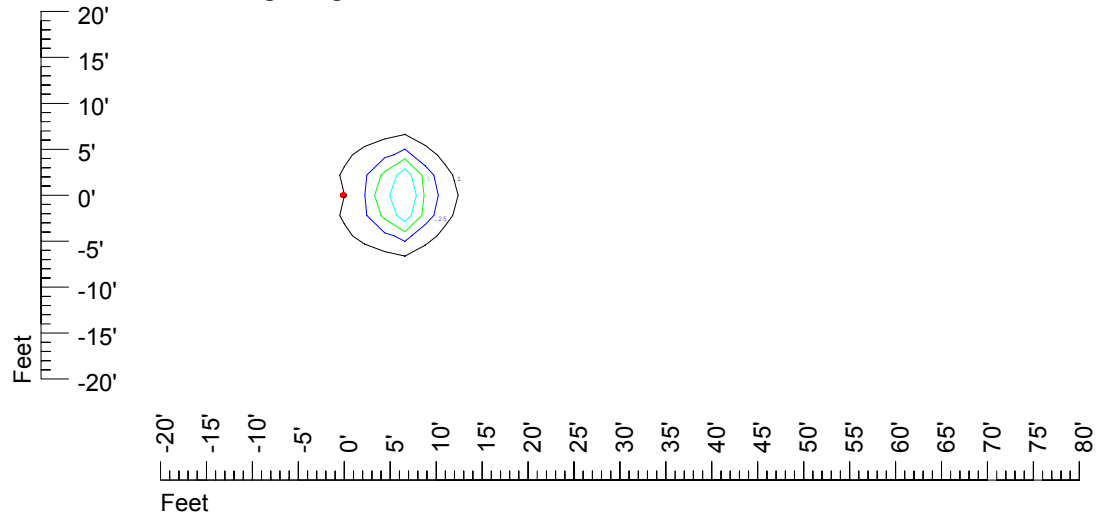

Mounting height 7' Tilt 45°

IES Photometric files C9239

Isoline template at 9' mounting height

Isoline values — 0.1 fc — 0.25 fc — 0.5 fc — 1.0 fc — 2.0 fc

Mounting height 9' Tilt 0°

Mounting height 9' Tilt 30°

Mounting height 9' Tilt 15°

Mounting height 9' Tilt 45°

IES Photometric files C9239

Isoline template at 11' mounting height

Isoline values — 0.1 fc — 0.25 fc — 0.5 fc — 1.0 fc — 2.0 fc

Mounting height 11' Tilt 0°

Mounting height 11' Tilt 30°

Mounting height 11' Tilt 15°

Mounting height 11' Tilt 45°

IES Photometric files C9239

Isoline template at 15' mounting height

Isoline values — 0.1 fc — 0.25 fc — 0.5 fc — 1.0 fc — 2.0 fc

Mounting height 20' Tilt 0°

Mounting height 20' Tilt 30°

Mounting height 20' Tilt 15°

Mounting height 20' Tilt 45°

IES File: C9239

Lighting level in fc / Distance in feet

Vertical plan 0° to 180°
Horizontal plan 0°