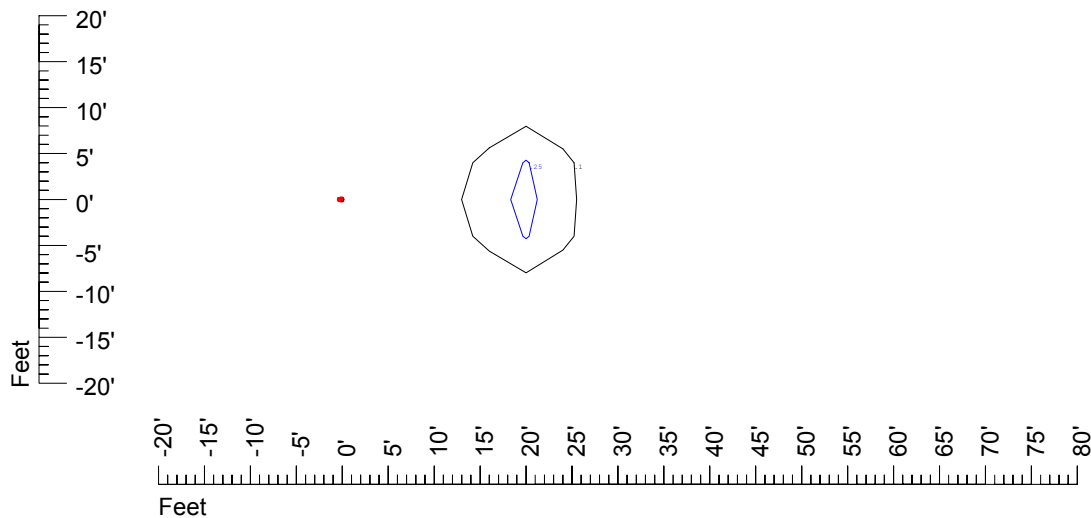

Mounting height 11' Tilt 30°

Mounting height 11' Tilt 15°

Mounting height 11' Tilt 45°

IES Photometric files C9239

Isoline template at 15' mounting height

Isoline values — 0.1 fc — 0.25 fc — 0.5 fc — 1.0 fc — 2.0 fc

Mounting height 15' Tilt 0°

Mounting height 15' Tilt 30°

Mounting height 15' Tilt 15°

Mounting height 15' Tilt 45°

IES Photometric files C9239

Isoline template at 20' mounting height

Isoline values — 0.1 fc — 0.25 fc — 0.5 fc — 1.0 fc — 2.0 fc

Mounting height 20' Tilt 0°

Mounting height 20' Tilt 30°

Mounting height 20' Tilt 15°

Mounting height 20' Tilt 45°

IES File: C9239

Lighting level in fc / Distance in feet

Vertical plan 0° to 180°
Horizontal plan 0°