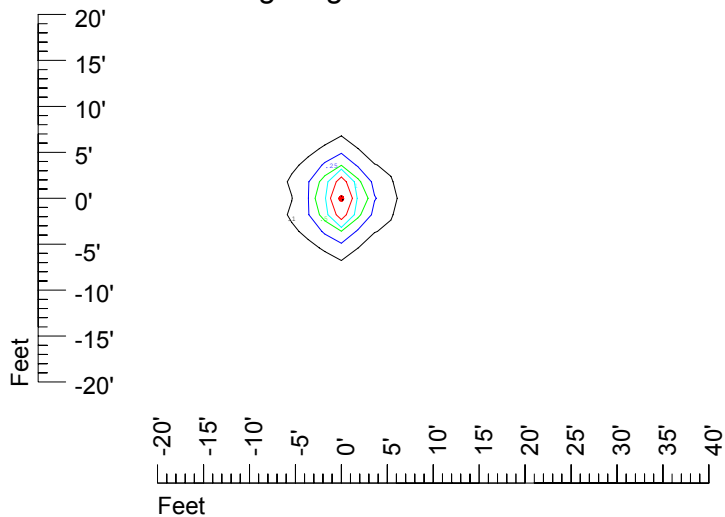

IES Photometric files C9239

Isoline template at 7' mounting height

Isoline values — 0.1 fc — 0.25 fc — 0.5 fc — 1.0 fc — 2.0 fc

Mounting height 7' Tilt 0°

Mounting height 7' Tilt 30°

Mounting height 7' Tilt 15°

Mounting height 7' Tilt 45°

IES Photometric files C9239

Isoline template at 9' mounting height

Isoline values — 0.1 fc — 0.25 fc — 0.5 fc — 1.0 fc — 2.0 fc

Mounting height 9' Tilt 0°

Mounting height 9' Tilt 30°

Mounting height 9' Tilt 15°

Mounting height 9' Tilt 45°

IES Photometric files C9239

Isoline template at 11' mounting height

Isoline values — 0.1 fc — 0.25 fc — 0.5 fc — 1.0 fc — 2.0 fc

Mounting height 11' Tilt 0°

Mounting height 20' Tilt 0°

Mounting height 20' Tilt 30°

Mounting height 20' Tilt 15°

Mounting height 20' Tilt 45°

IES File: C9239

Lighting level in fc / Distance in feet

Vertical plan 0° to 180°
Horizontal plan 0°