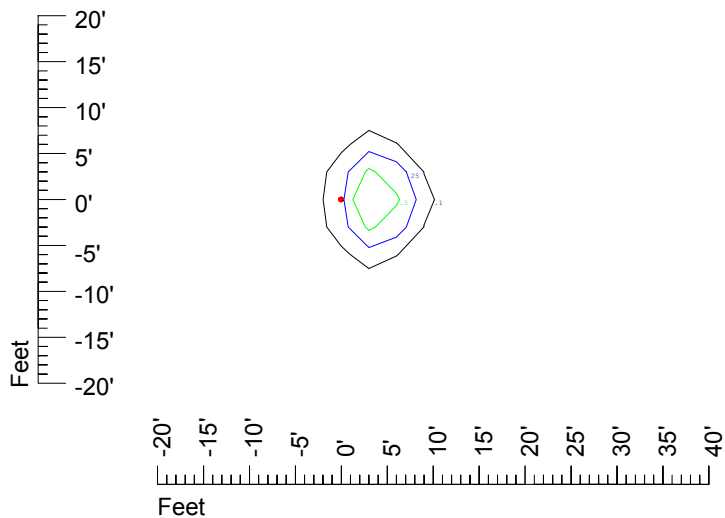

Mounting height 9' Tilt 15°

Mounting height 9' Tilt 45°

IES Photometric files C9239

Isoline template at 11' mounting height

Isoline values — 0.1 fc — 0.25 fc — 0.5 fc — 1.0 fc — 2.0 fc

Mounting height 11' Tilt 0°

Mounting height 11' Tilt 30°

Mounting height 11' Tilt 15°

Mounting height 11' Tilt 45°

IES Photometric files C9239

Isoline template at 15' mounting height

Isoline values — 0.1 fc — 0.25 fc — 0.5 fc — 1.0 fc — 2.0 fc

Mounting height 15' Tilt 0°

Mounting height 15' Tilt 30°

Mounting height 15' Tilt 15°

Mounting height 15' Tilt 45°

IES Photometric files C9239

Isoline template at 20' mounting height

Isoline values — 0.1 fc — 0.25 fc — 0.5 fc — 1.0 fc — 2.0 fc

Mounting height 20' Tilt 0°

Mounting height 20' Tilt 30°

Mounting height 20' Tilt 15°

Mounting height 20' Tilt 45°

IES File: C9239

Lighting level in fc / Distance in feet

Vertical plan 0° to 180°
Horizontal plan 0°