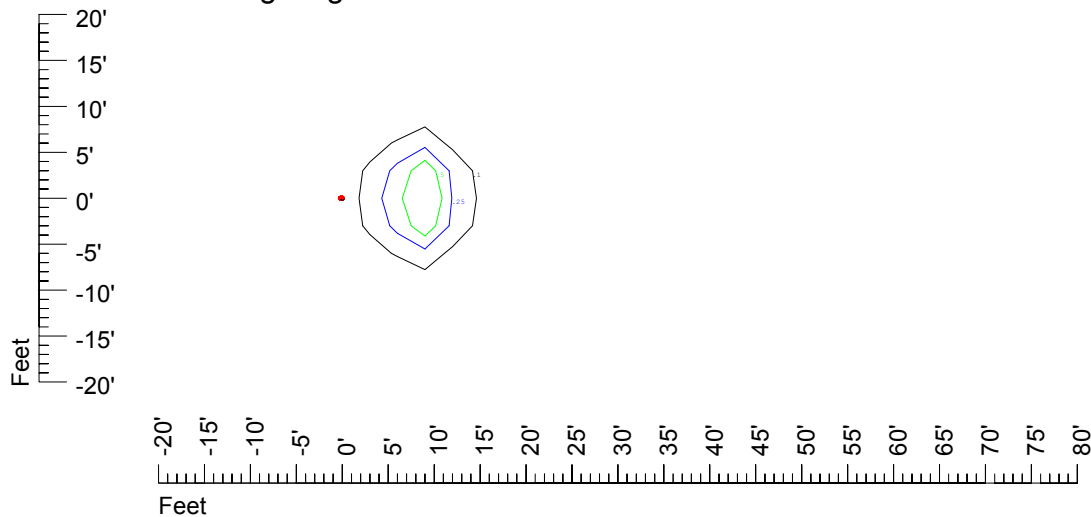

Mounting height 15' Tilt 30°