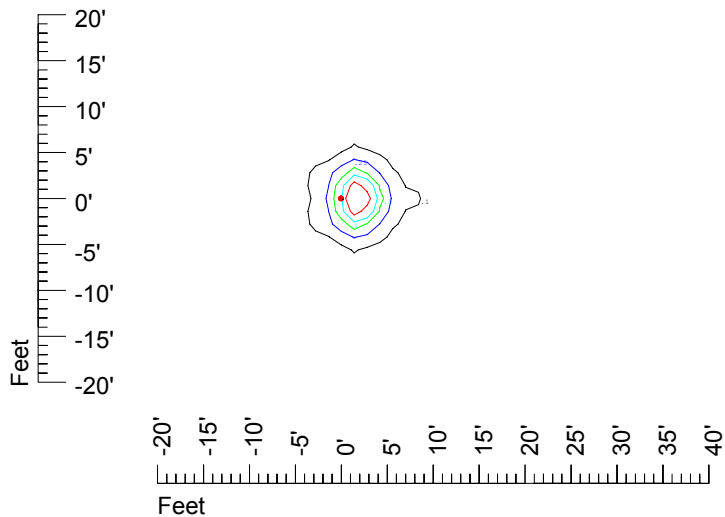

IES Photometric files C9239

Isoline template at 7' mounting height

Isoline values — 0.1 fc — 0.25 fc — 0.5 fc — 1.0 fc — 2.0 fc

Mounting height 7' Tilt 0°

Mounting height 7' Tilt 30°

Mounting height 7' Tilt 15°

Mounting height 7' Tilt 45°

IES Photometric files C9239

Isoline template at 9' mounting height

Isoline values — 0.1 fc — 0.25 fc — 0.5 fc — 1.0 fc — 2.0 fc

Mounting height 9' Tilt 0°

Mounting height 9' Tilt 30°

Mounting height 9' Tilt 15°

Mounting height 9' Tilt 45°

IES Photometric files C9239

Isoline template at 11' mounting height

Isoline values — 0.1 fc — 0.25 fc — 0.5 fc — 1.0 fc — 2.0 fc

Mounting height 11' Tilt 0°

Mounting height 20' Tilt 0°

Mounting height 20' Tilt 30°

Mounting height 20' Tilt 15°

Mounting height 20' Tilt 45°

IES File: C9239

Lighting level in fc / Distance in feet

Vertical plan 0° to 180°
Horizontal plan 0°