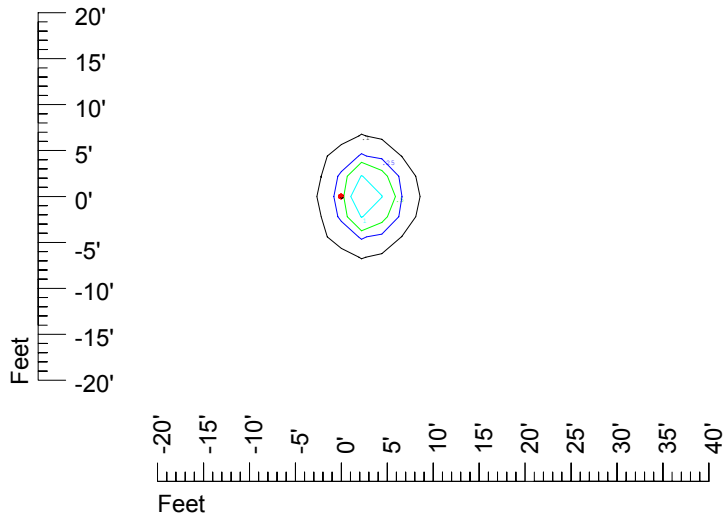

IES Photometric files C9239

Isoline template at 7' mounting height

Isoline values — 0.1 fc — 0.25 fc — 0.5 fc — 1.0 fc — 2.0 fc

Mounting height 7' Tilt 0°

Mounting height 7' Tilt 30°

Mounting height 7' Tilt 15°

Mounting height 7' Tilt 45°

IES Photometric files C9239

Isoline template at 9' mounting height

Isoline values — 0.1 fc — 0.25 fc — 0.5 fc — 1.0 fc — 2.0 fc

Mounting height 9' Tilt 0°

Mounting height 9' Tilt 30°

Mounting height 9' Tilt 15°

Mounting height 9' Tilt 45°

IES Photometric files C9239

Isoline template at 11' mounting height

Isoline values — 0.1 fc — 0.25 fc — 0.5 fc — 1.0 fc — 2.0 fc

Mounting height 11' Tilt 0°

Mounting height 11' Tilt 30°

Mounting height 11' Tilt 15°

Mounting height 11' Tilt 45°

IES Photometric files C9239

Isoline template at 15' mounting height

Isoline values — 0.1 fc — 0.25 fc — 0.5 fc — 1.0 fc — 2.0 fc