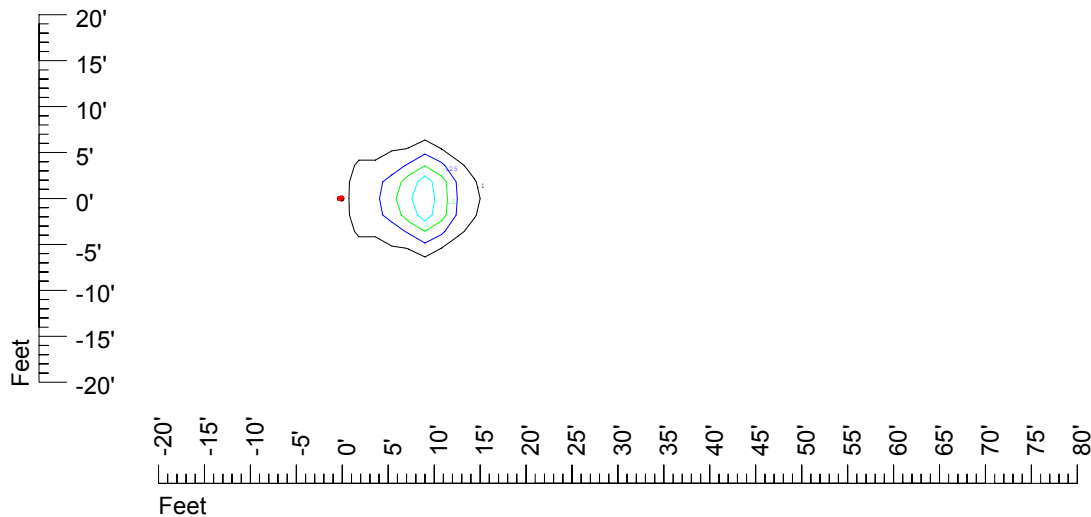

IES Photometric files C9239

Isoline template at 7' mounting height

Isoline values — 0.1 fc — 0.25 fc — 0.5 fc — 1.0 fc — 2.0 fc

Mounting height 7' Tilt 0°

Mounting height 7' Tilt 30°

Mounting height 7' Tilt 15°

Mounting height 7' Tilt 45°

IES Photometric files C9239

Isoline template at 9' mounting height

Isoline values — 0.1 fc — 0.25 fc — 0.5 fc — 1.0 fc — 2.0 fc

Mounting height 9' Tilt 0°

Mounting height 9' Tilt 30°

Mounting height 9' Tilt 15°

Mounting height 9' Tilt 45°

IES Photometric files C9239

Isoline template at 11' mounting height

Isoline values — 0.1 fc — 0.25 fc — 0.5 fc — 1.0 fc — 2.0 fc

Mounting height 11' Tilt 0°

Mounting height 20' Tilt 0°

Mounting height 20' Tilt 30°

Mounting height 20' Tilt 15°

Mounting height 20' Tilt 45°

IES File: C9239

Lighting level in fc / Distance in feet

Vertical plan 0° to 180°
Horizontal plan 0°