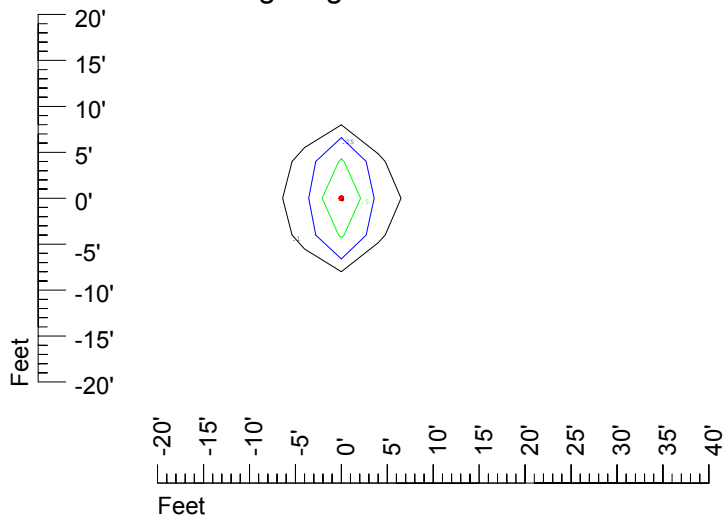

IES Photometric files C9239

Isoline template at 7' mounting height

Isoline values — 0.1 fc — 0.25 fc — 0.5 fc — 1.0 fc — 2.0 fc

Mounting height 7' Tilt 0°

Mounting height 7' Tilt 30°

Mounting height 7' Tilt 15°

Mounting height 11' Tilt 30°

Mounting height 11' Tilt 15°

Mounting height 11' Tilt 45°

IES Photometric files C9239

Isoline template at 15' mounting height

Isoline values — 0.1 fc — 0.25 fc — 0.5 fc — 1.0 fc — 2.0 fc

Mounting height 15' Tilt 0°

Mounting height 15' Tilt 30°

Mounting height 15' Tilt 15°

Mounting height 15' Tilt 45°

IES Photometric files C9239

Isoline template at 20' mounting height

Isoline values — 0.1 fc — 0.25 fc — 0.5 fc — 1.0 fc — 2.0 fc

Mounting height 20' Tilt 0°

Mounting height 20' Tilt 30°

Mounting height 20' Tilt 15°

Mounting height 20' Tilt 45°

IES File: C9239

Lighting level in fc / Distance in feet

Vertical plan 0° to 180°
Horizontal plan 0°