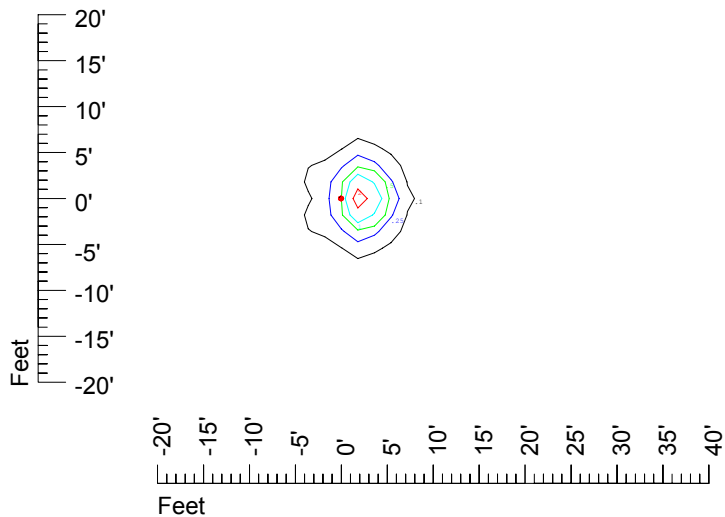

IES Photometric files C9239

Isoline template at 7' mounting height

Isoline values — 0.1 fc — 0.25 fc — 0.5 fc — 1.0 fc — 2.0 fc

Mounting height 7' Tilt 0°

Mounting height 7' Tilt 30°

Mounting height 7' Tilt 15°

Mounting height 7' Tilt 45°

IES Photometric files C9239

Isoline template at 9' mounting height

Isoline values — 0.1 fc — 0.25 fc — 0.5 fc — 1.0 fc — 2.0 fc

Mounting height 9' Tilt 0°

Mounting height 9' Tilt 30°

Mounting height 9' Tilt 15°

Mounting height 9' Tilt 45°

IES Photometric files C9239

Isoline template at 11' mounting height

Isoline values — 0.1 fc — 0.25 fc — 0.5 fc — 1.0 fc — 2.0 fc

Mounting height 11' Tilt 0°

Mounting height 20' Tilt 0°

Mounting height 20' Tilt 30°

Mounting height 20' Tilt 15°

Mounting height 20' Tilt 45°

IES File: C9239

Lighting level in fc / Distance in feet

Vertical plan 0° to 180°
Horizontal plan 0°