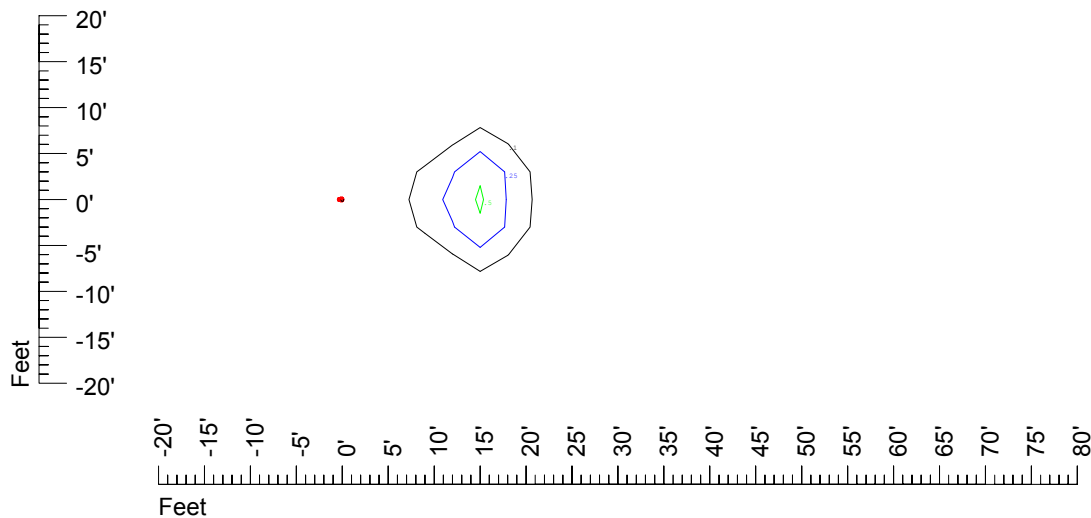

Mounting height 11' Tilt 30°

Mounting height 11' Tilt 15°

Mounting height 11' Tilt 45°

IES Photometric files C9239

Isoline template at 15' mounting height

Isoline values — 0.1 fc — 0.25 fc — 0.5 fc — 1.0 fc — 2.0 fc

Mounting height 15' Tilt 0°

Mounting height 15' Tilt 30°

Mounting height 15' Tilt 15°

Mounting height 15' Tilt 45°

IES Photometric files C9239

Isoline template at 20' mounting height

Isoline values — 0.1 fc — 0.25 fc — 0.5 fc — 1.0 fc — 2.0 fc

Mounting height 20' Tilt 0°

Mounting height 20' Tilt 30°

Mounting height 20' Tilt 15°

Mounting height 20' Tilt 45°

IES File: C9239

Lighting level in fc / Distance in feet

Vertical plan 0° to 180°
Horizontal plan 0°