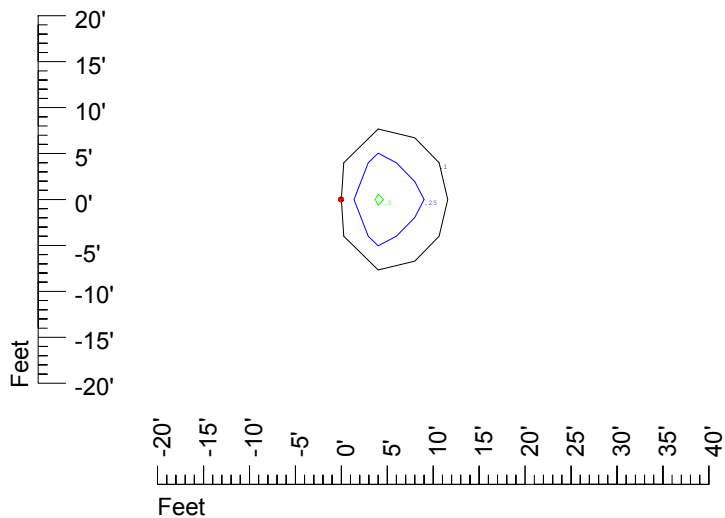

IES Photometric files C9239

Isoline template at 7' mounting height

Isoline values — 0.1 fc — 0.25 fc — 0.5 fc — 1.0 fc — 2.0 fc

Mounting height 7' Tilt 0°

Mounting height 7' Tilt 30°

Mounting height 7' Tilt 15°

Mounting height 11' Tilt 30°

Mounting height 11' Tilt 15°

Mounting height 11' Tilt 45°

IES Photometric files C9239

Isoline template at 15' mounting height

Isoline values — 0.1 fc — 0.25 fc — 0.5 fc — 1.0 fc — 2.0 fc

Mounting height 15' Tilt 0°

Mounting height 15' Tilt 30°

Mounting height 15' Tilt 15°

Mounting height 15' Tilt 45°

IES Photometric files C9239

Isoline template at 20' mounting height

Isoline values — 0.1 fc — 0.25 fc — 0.5 fc — 1.0 fc — 2.0 fc

Mounting height 20' Tilt 0°

Mounting height 20' Tilt 30°

Mounting height 20' Tilt 15°

Mounting height 20' Tilt 45°

IES File: C9239

Lighting level in fc / Distance in feet

Vertical plan 0° to 180°
Horizontal plan 0°