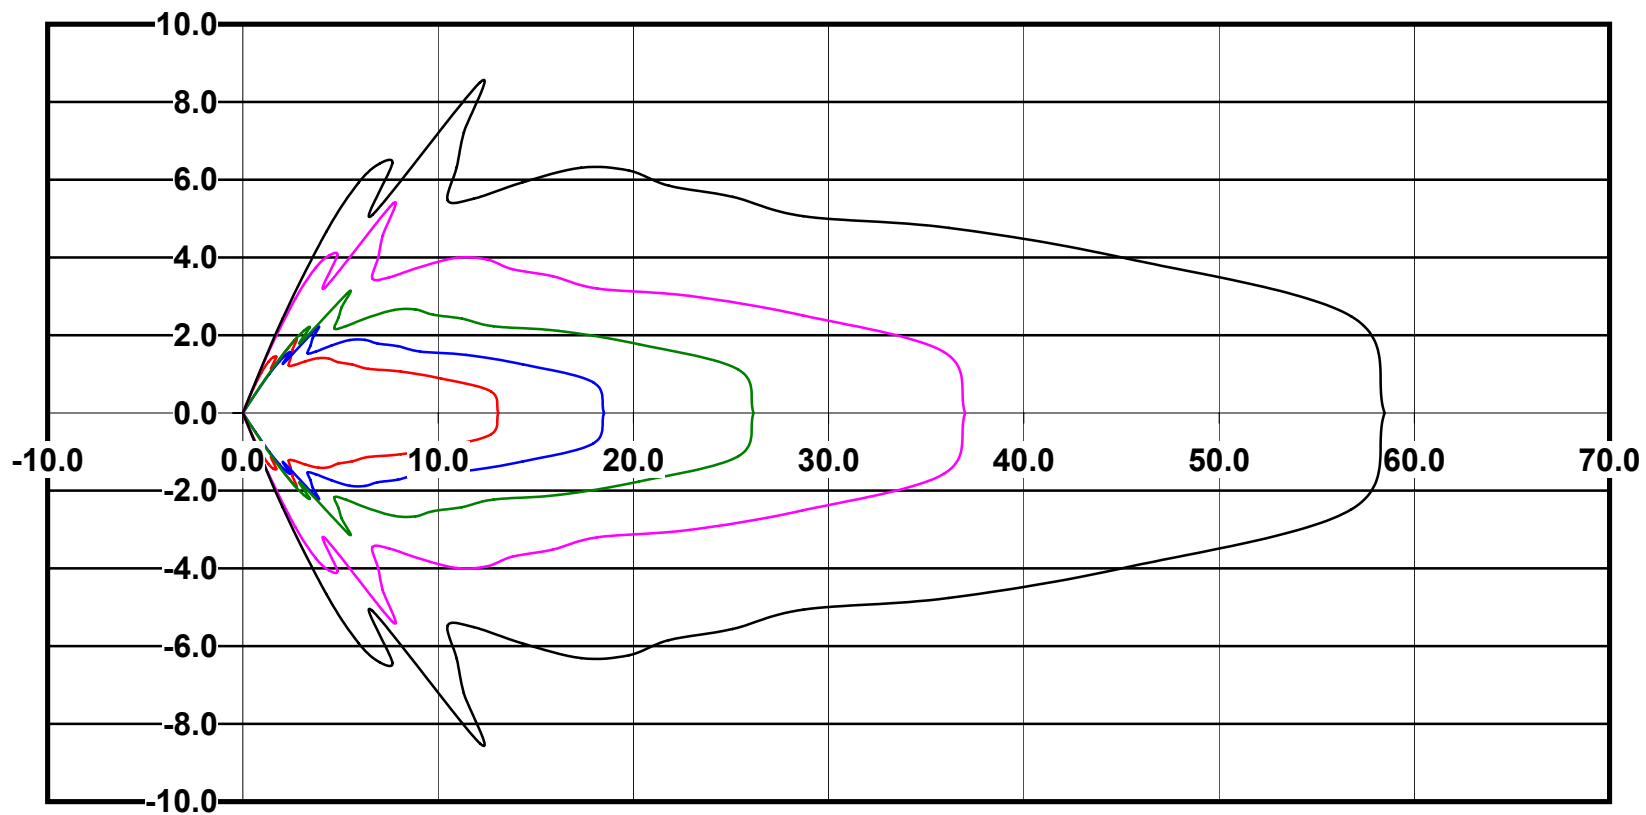

Mounting height 15' Tilt 0°

Mounting height 15' Tilt 30°

Mounting height 15' Tilt 15°

Mounting height 15' Tilt 45°

IES Photometric files C9239

Isoline template at 20' mounting height

Isoline values — 0.1 fc — 0.25 fc — 0.5 fc — 1.0 fc — 2.0 fc

Mounting height 20' Tilt 0°

Mounting height 20' Tilt 30°

Mounting height 20' Tilt 15°

Mounting height 20' Tilt 45°

IES File: C9239

Lighting level in fc / Distance in feet

Vertical plan 0° to 180°
Horizontal plan 0°

— 2 fc — 1 fc — 0.5 fc — 0.25 fc — 0.1 fc