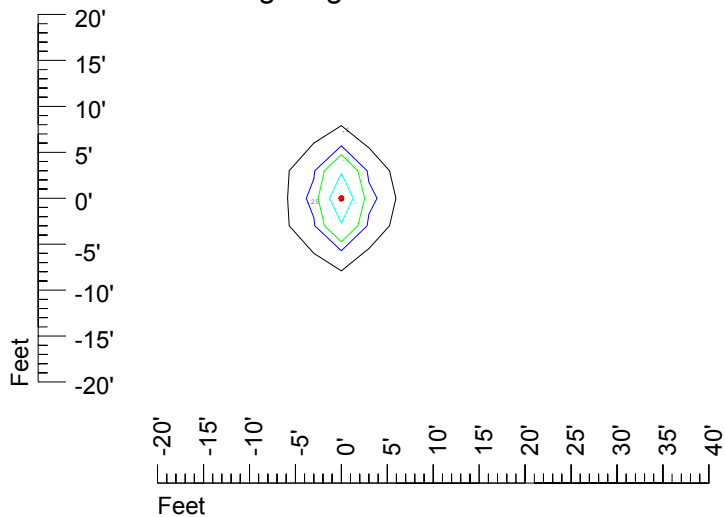

Mounting height 9' Tilt 15°

Mounting height 9' Tilt 45°

IES Photometric files C9239

Isoline template at 11' mounting height

Isoline values — 0.1 fc — 0.25 fc — 0.5 fc — 1.0 fc — 2.0 fc

Mounting height 11' Tilt 0°

Mounting height 11' Tilt 30°

Mounting height 11' Tilt 15°

Mounting height 11' Tilt 45°

IES Photometric files C9239

Isoline template at 15' mounting height

Isoline values — 0.1 fc — 0.25 fc — 0.5 fc — 1.0 fc — 2.0 fc

Mounting height 15' Tilt 0°

Mounting height 15' Tilt 30°

Mounting height 15' Tilt 15°

Mounting height 15' Tilt 45°

IES Photometric files C9239

Isoline template at 20' mounting height

Isoline values — 0.1 fc — 0.25 fc — 0.5 fc — 1.0 fc — 2.0 fc

Mounting height 20' Tilt 0°

Mounting height 20' Tilt 30°

Mounting height 20' Tilt 15°

Mounting height 20' Tilt 45°

IES File: C9239

Lighting level in fc / Distance in feet

Vertical plan 0° to 180°
Horizontal plan 0°