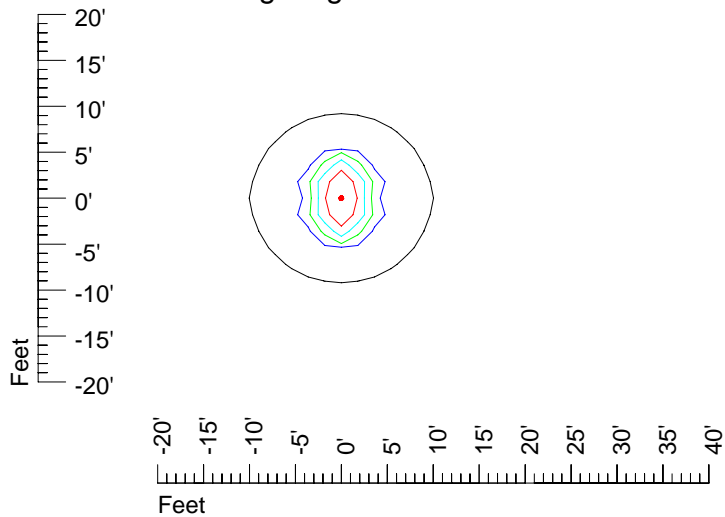

IES Photometric files 4044

Isoline template 7' mounting height

Isoline values — 0.1 fc — 0.25 fc — 0.5 fc — 1.0 fc — 2.0 fc

Mounting height 7' Tilt 0°

Mounting height 7' Tilt 30°

Mounting height 7' Tilt 15°

Mounting height 7' Tilt 45°

IES Photometric files 4044

Isoline template 9' mounting height

Isoline values — 0.1 fc — 0.25 fc — 0.5 fc — 1.0 fc — 2.0 fc

Mounting height 9' Tilt 0°

Mounting height 9' Tilt 30°

Mounting height 9' Tilt 15°

Mounting height 9' Tilt 45°

IES Photometric files 4044

Isoline template 11' mounting height

Isoline values — 0.1 fc — 0.25 fc — 0.5 fc — 1.0 fc — 2.0 fc

Mounting height 11' Tilt 0°

Mounting height 20' Tilt 0°

Mounting height 20' Tilt 30°

Mounting height 20' Tilt 15°

Mounting height 20' Tilt 45°

IES Photometric files 4044

Isoline template 25' mounting height

Isoline values — 0.1 fc — 0.25 fc — 0.5 fc — 1.0 fc — 2.0 fc