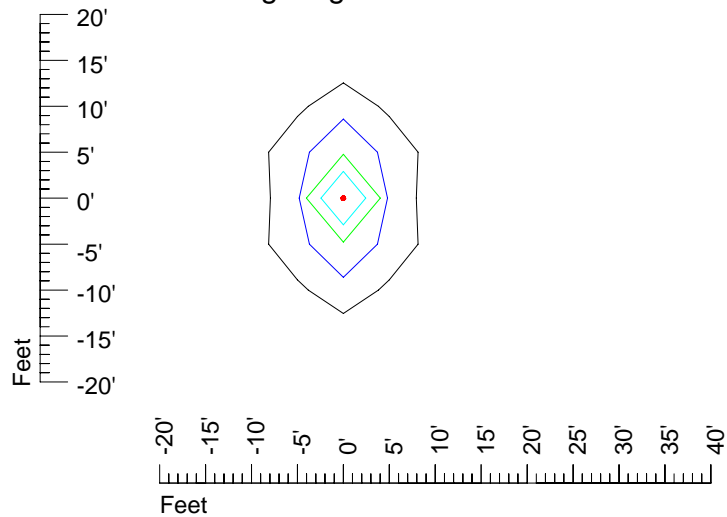

Mounting height 11' Tilt 30°

Mounting height 11' Tilt 15°

Mounting height 11' Tilt 45°

IES Photometric files 4044

Isoline template 15' mounting height

Isoline values — 0.1 fc — 0.25 fc — 0.5 fc — 1.0 fc — 2.0 fc

Mounting height 15' Tilt 0°

Mounting height 15' Tilt 30°

Mounting height 15' Tilt 15°

Mounting height 15' Tilt 45°

IES Photometric files 4044

Isoline template 20' mounting height

Isoline values — 0.1 fc — 0.25 fc — 0.5 fc — 1.0 fc — 2.0 fc

Mounting height 20' Tilt 0°

Mounting height 20' Tilt 30°

Mounting height 20' Tilt 15°

Mounting height 20' Tilt 45°

IES Photometric files 4044

Isoline template 25' mounting height

Isoline values — 0.1 fc — 0.25 fc — 0.5 fc — 1.0 fc — 2.0 fc

Mounting height 25' Tilt 0°

Mounting height 25' Tilt 30°

Mounting height 25' Tilt 15°

Mounting height 25' Tilt 45°

IES Photometric files 4044

Isoline template 30' mounting height

Isoline values — 0.1 fc — 0.25 fc — 0.5 fc — 1.0 fc — 2.0 fc