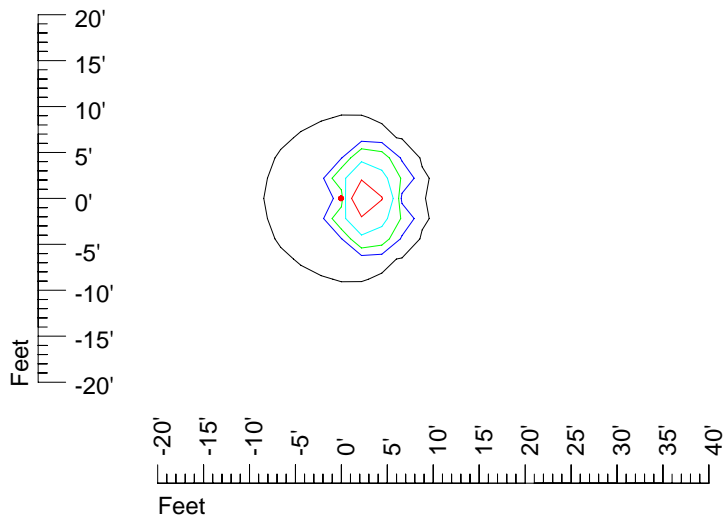

IES Photometric files 4044

Isoline template 7' mounting height

Isoline values — 0.1 fc — 0.25 fc — 0.5 fc — 1.0 fc — 2.0 fc

Mounting height 7' Tilt 0°

Mounting height 7' Tilt 30°

Mounting height 7' Tilt 15°

Mounting height 7' Tilt 45°

IES Photometric files 4044

Isoline template 9' mounting height

Isoline values — 0.1 fc — 0.25 fc — 0.5 fc — 1.0 fc — 2.0 fc

Mounting height 9' Tilt 0°

Mounting height 9' Tilt 30°

Mounting height 9' Tilt 15°

Mounting height 9' Tilt 45°

IES Photometric files 4044

Isoline template 11' mounting height

Isoline values — 0.1 fc — 0.25 fc — 0.5 fc — 1.0 fc — 2.0 fc

Mounting height 11' Tilt 0°

Mounting height 11' Tilt 30°

Mounting height 11' Tilt 15°

Mounting height 11' Tilt 45°

IES Photometric files 4044

Isoline template 15' mounting height

Isoline values — 0.1 fc — 0.25 fc — 0.5 fc — 1.0 fc — 2.0 fc