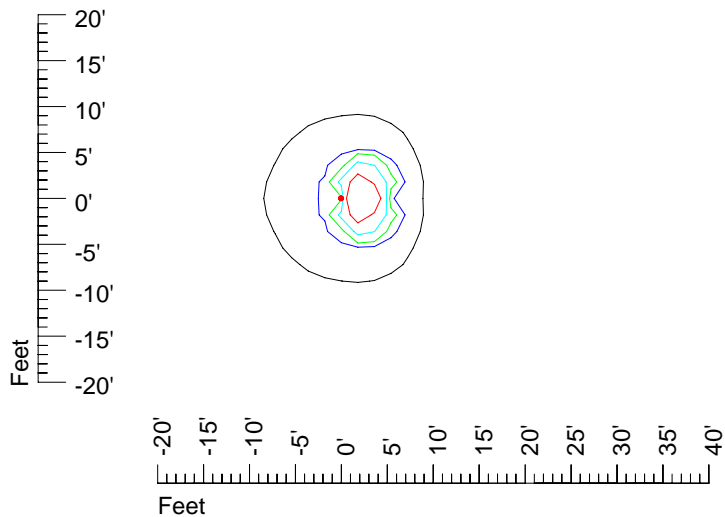

IES Photometric files 4044

Isoline template 7' mounting height

Isoline values — 0.1 fc — 0.25 fc — 0.5 fc — 1.0 fc — 2.0 fc

Mounting height 7' Tilt 0°

Mounting height 7' Tilt 30°

Mounting height 7' Tilt 15°

Mounting height 7' Tilt 45°

IES Photometric files 4044

Isoline template 9' mounting height

Isoline values — 0.1 fc — 0.25 fc — 0.5 fc — 1.0 fc — 2.0 fc

Mounting height 9' Tilt 0°

Mounting height 9' Tilt 30°

Mounting height 9' Tilt 15°

Mounting height 9' Tilt 45°

IES Photometric files 4044

Isoline template 11' mounting height

Isoline values — 0.1 fc — 0.25 fc — 0.5 fc — 1.0 fc — 2.0 fc

Mounting height 11' Tilt 0°

Mounting height 20' Tilt 0°

Mounting height 20' Tilt 30°

Mounting height 20' Tilt 15°

Mounting height 20' Tilt 45°

IES Photometric files 4044

Isoline template 25' mounting height

Isoline values — 0.1 fc — 0.25 fc — 0.5 fc — 1.0 fc — 2.0 fc