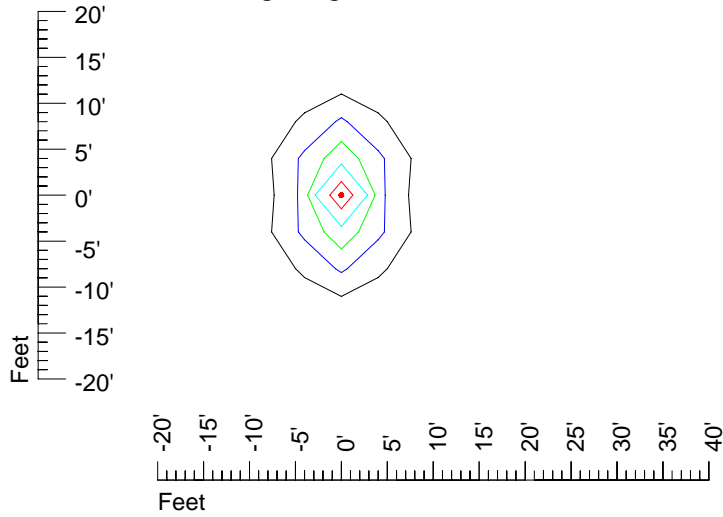

Mounting height 11' Tilt 30°

Mounting height 11' Tilt 15°

Mounting height 11' Tilt 45°

IES Photometric files 4044

Isoline template 15' mounting height

Isoline values — 0.1 fc — 0.25 fc — 0.5 fc — 1.0 fc — 2.0 fc

Mounting height 15' Tilt 0°

Mounting height 15' Tilt 30°

Mounting height 15' Tilt 15°

Mounting height 15' Tilt 45°

IES Photometric files 4044

Isoline template 20' mounting height

Isoline values — 0.1 fc — 0.25 fc — 0.5 fc — 1.0 fc — 2.0 fc

Mounting height 20' Tilt 0°

Mounting height 20' Tilt 30°

Mounting height 20' Tilt 15°

Mounting height 20' Tilt 45°

IES Photometric files 4044

Isoline template 25' mounting height

Isoline values — 0.1 fc — 0.25 fc — 0.5 fc — 1.0 fc — 2.0 fc