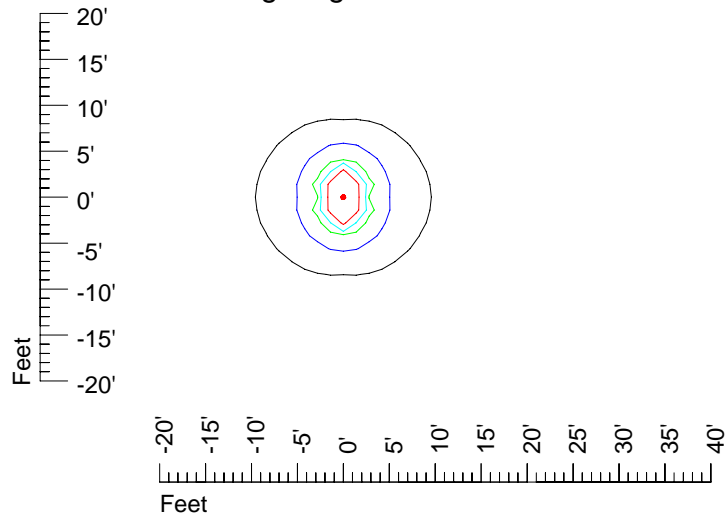

IES Photometric files 4044

Isoline template 7' mounting height

Isoline values — 0.1 fc — 0.25 fc — 0.5 fc — 1.0 fc — 2.0 fc

Mounting height 7' Tilt 0°

Mounting height 7' Tilt 30°

Mounting height 7' Tilt 15°

Mounting height 7' Tilt 45°

IES Photometric files 4044

Isoline template 9' mounting height

Isoline values — 0.1 fc — 0.25 fc — 0.5 fc — 1.0 fc — 2.0 fc

Mounting height 9' Tilt 0°

Mounting height 9' Tilt 30°

Mounting height 20' Tilt 0°

Mounting height 20' Tilt 30°

Mounting height 20' Tilt 15°

Mounting height 20' Tilt 45°

IES Photometric files 4044

Isoline template 25' mounting height

Isoline values — 0.1 fc — 0.25 fc — 0.5 fc — 1.0 fc — 2.0 fc

Mounting height 25' Tilt 0°

Mounting height 25' Tilt 30°

Mounting height 25' Tilt 15°

Mounting height 25' Tilt 45°

IES Photometric files 4044

Isoline template 30' mounting height

Isoline values — 0.1 fc — 0.25 fc — 0.5 fc — 1.0 fc — 2.0 fc