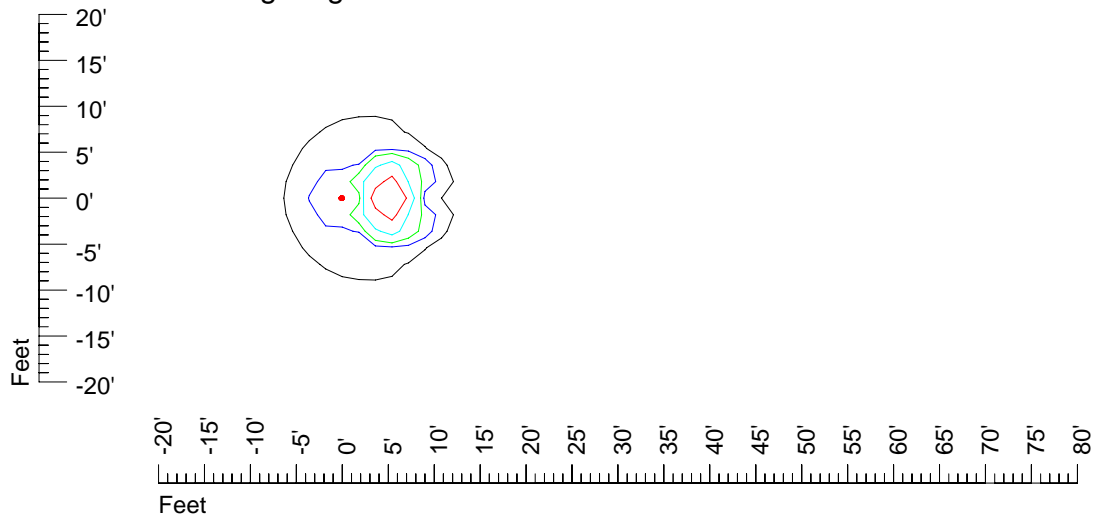

IES Photometric files 4044

Isoline template 7' mounting height

Isoline values — 0.1 fc — 0.25 fc — 0.5 fc — 1.0 fc — 2.0 fc

Mounting height 7' Tilt 0°

Mounting height 7' Tilt 30°

Mounting height 7' Tilt 15°

Mounting height 7' Tilt 45°

IES Photometric files 4044

Isoline template 9' mounting height

Isoline values — 0.1 fc — 0.25 fc — 0.5 fc — 1.0 fc — 2.0 fc

Mounting height 9' Tilt 0°

Mounting height 9' Tilt 30°

Mounting height 9' Tilt 15°

Mounting height 9' Tilt 45°

IES Photometric files 4044

Isoline template 11' mounting height

Isoline values — 0.1 fc — 0.25 fc — 0.5 fc — 1.0 fc — 2.0 fc

Mounting height 11' Tilt 0°