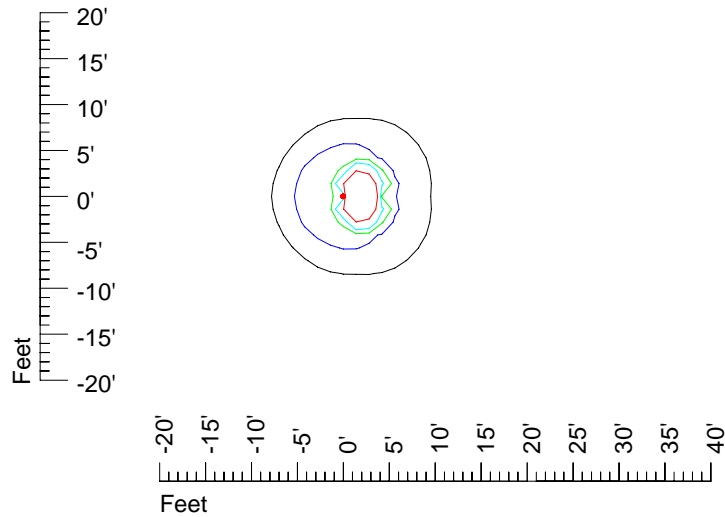

IES Photometric files 4044

Isoline template 7' mounting height

Isoline values — 0.1 fc — 0.25 fc — 0.5 fc — 1.0 fc — 2.0 fc

Mounting height 7' Tilt 0°

Mounting height 7' Tilt 30°

Mounting height 7' Tilt 15°

Mounting height 7' Tilt 45°

IES Photometric files 4044

Isoline template 9' mounting height

Isoline values — 0.1 fc — 0.25 fc — 0.5 fc — 1.0 fc — 2.0 fc

Mounting height 9' Tilt 0°

Mounting height 9' Tilt 30°

Mounting height 20' Tilt 0°

Mounting height 20' Tilt 30°

Mounting height 20' Tilt 15°

Mounting height 20' Tilt 45°

IES Photometric files 4044

Isoline template 25' mounting height

Isoline values — 0.1 fc — 0.25 fc — 0.5 fc — 1.0 fc — 2.0 fc

Mounting height 25' Tilt 0°

Mounting height 25' Tilt 30°

Mounting height 25' Tilt 15°

Mounting height 25' Tilt 45°

IES Photometric files 4044

Isoline template 30' mounting height

Isoline values — 0.1 fc — 0.25 fc — 0.5 fc — 1.0 fc — 2.0 fc