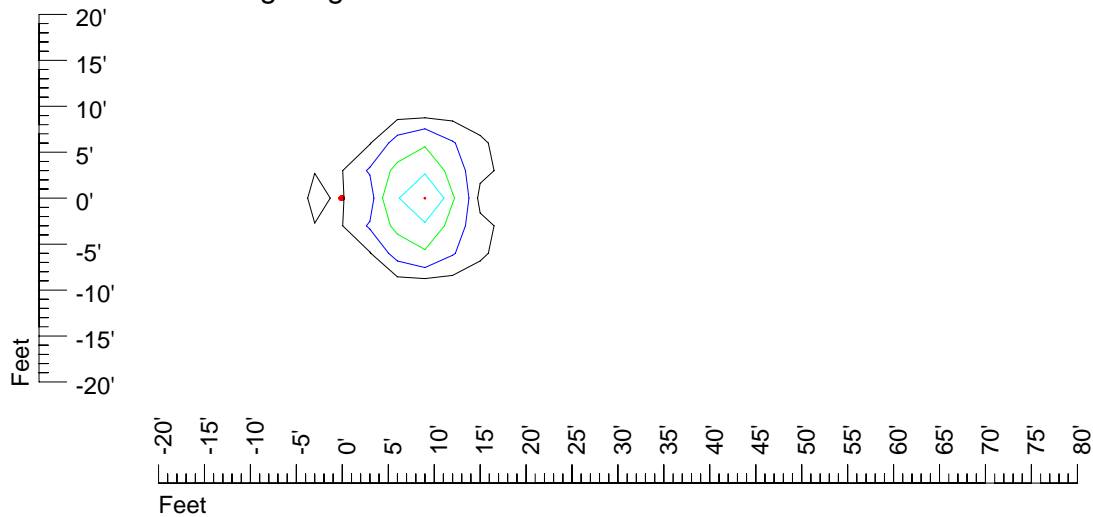

Mounting height 15' Tilt 30°