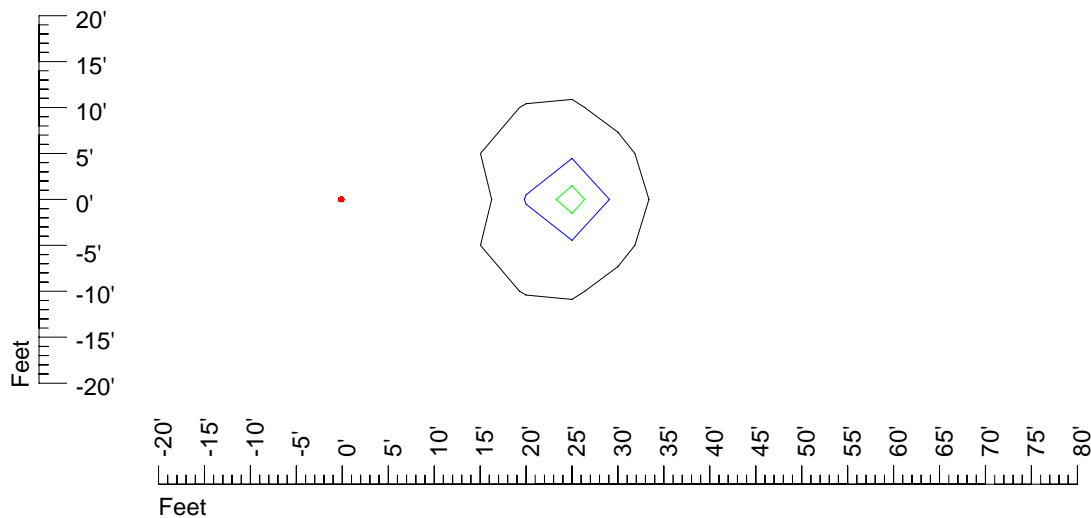

Mounting height 20' Tilt 0°

Mounting height 20' Tilt 30°

Mounting height 20' Tilt 15°

Mounting height 20' Tilt 45°

IES Photometric files 4044

Isoline template 25' mounting height

Isoline values — 0.1 fc — 0.25 fc — 0.5 fc — 1.0 fc — 2.0 fc

Mounting height 25' Tilt 0°

Mounting height 25' Tilt 30°

Mounting height 25' Tilt 15°

Mounting height 25' Tilt 45°

IES Photometric files 4044

Isoline template 30' mounting height

Isoline values — 0.1 fc — 0.25 fc — 0.5 fc — 1.0 fc — 2.0 fc