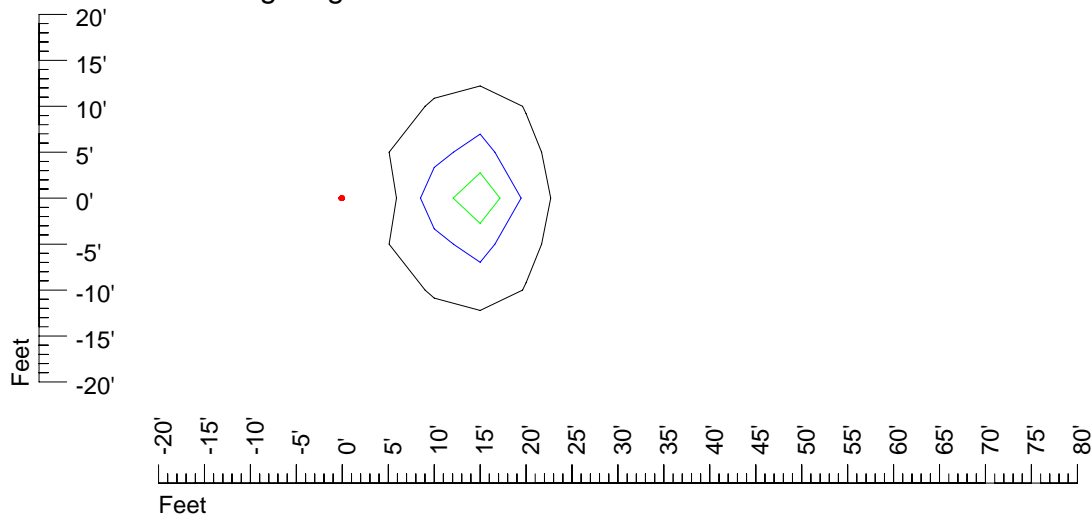

Mounting height 25' Tilt 30°