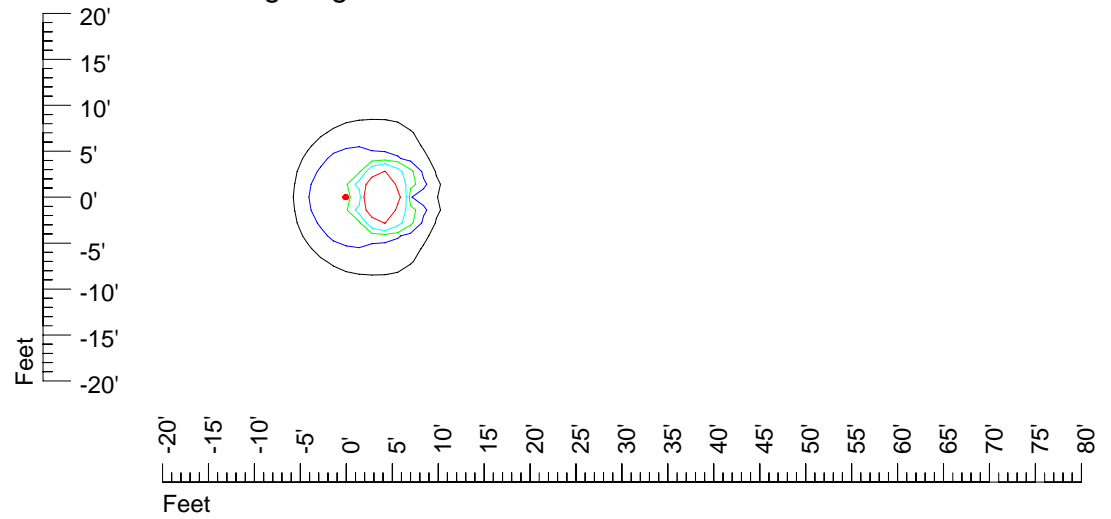

IES Photometric files 4044

Isoline template 7' mounting height

Isoline values — 0.1 fc — 0.25 fc — 0.5 fc — 1.0 fc — 2.0 fc

Mounting height 7' Tilt 0°

Mounting height 7' Tilt 30°

Mounting height 7' Tilt 15°

Mounting height 7' Tilt 45°

IES Photometric files 4044

Isoline template 9' mounting height

Isoline values — 0.1 fc — 0.25 fc — 0.5 fc — 1.0 fc — 2.0 fc

Mounting height 9' Tilt 0°

Mounting height 9' Tilt 30°

Mounting height 20' Tilt 0°

Mounting height 20' Tilt 30°

Mounting height 20' Tilt 15°

Mounting height 20' Tilt 45°

IES Photometric files 4044

Isoline template 25' mounting height

Isoline values — 0.1 fc — 0.25 fc — 0.5 fc — 1.0 fc — 2.0 fc