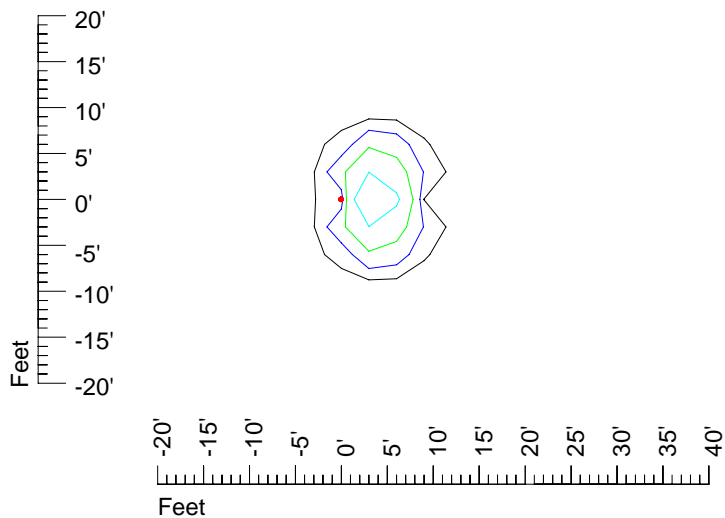

Mounting height 9' Tilt 15°

Mounting height 9' Tilt 45°

IES Photometric files 4044

Isoline template 11' mounting height

Isoline values — 0.1 fc — 0.25 fc — 0.5 fc — 1.0 fc — 2.0 fc

Mounting height 11' Tilt 0°

Mounting height 11' Tilt 30°

Mounting height 11' Tilt 15°

Mounting height 11' Tilt 45°

IES Photometric files 4044

Isoline template 15' mounting height

Isoline values — 0.1 fc — 0.25 fc — 0.5 fc — 1.0 fc — 2.0 fc

Mounting height 15' Tilt 0°

Mounting height 15' Tilt 30°

Mounting height 15' Tilt 15°

Mounting height 15' Tilt 45°

IES Photometric files 4044

Isoline template 20' mounting height

Isoline values — 0.1 fc — 0.25 fc — 0.5 fc — 1.0 fc — 2.0 fc

Mounting height 20' Tilt 0°

Mounting height 20' Tilt 30°

Mounting height 20' Tilt 15°

Mounting height 20' Tilt 45°

IES Photometric files 4044

Isoline template 25' mounting height

Isoline values — 0.1 fc — 0.25 fc — 0.5 fc — 1.0 fc — 2.0 fc