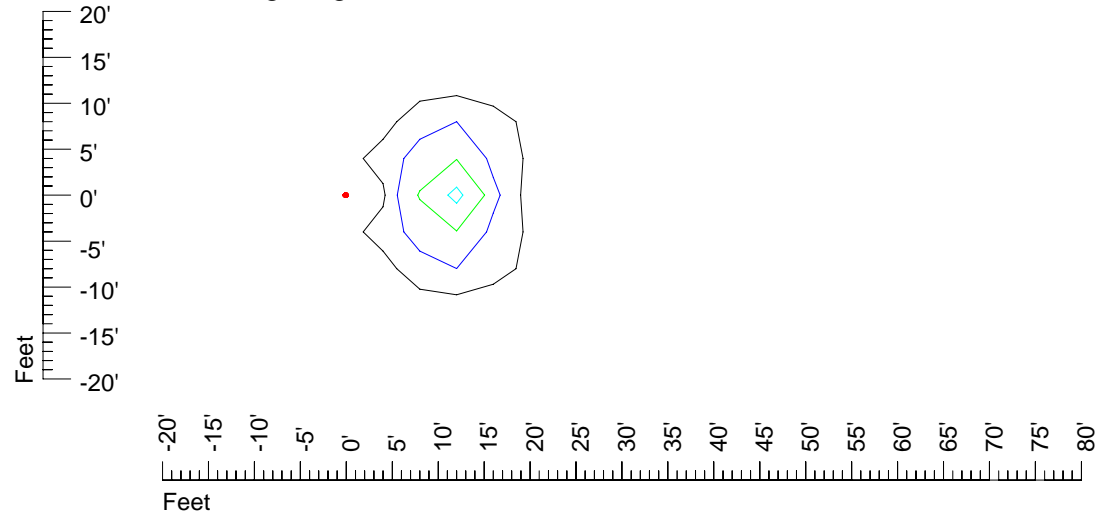

Mounting height 20' Tilt 30°