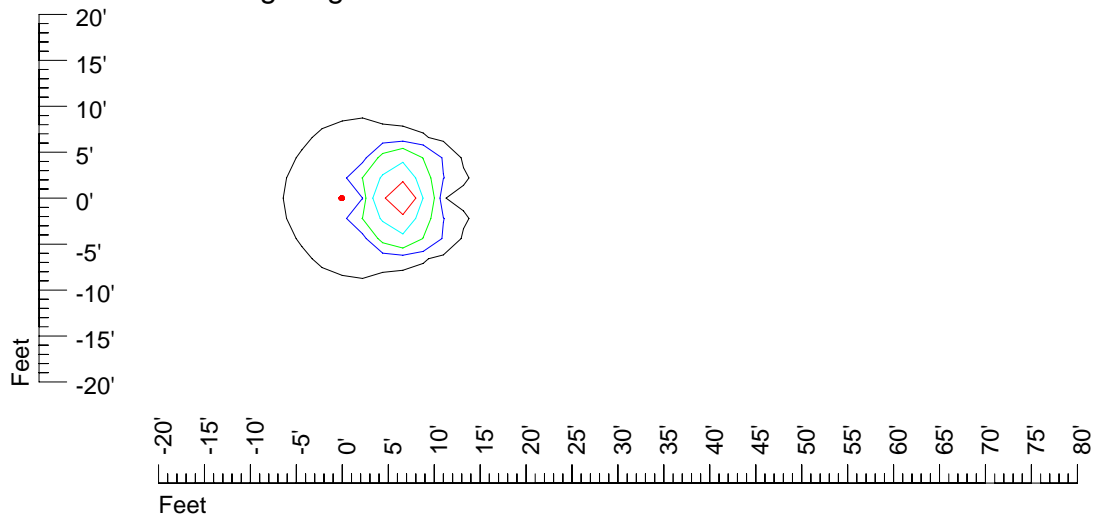

Mounting height 11' Tilt 30°