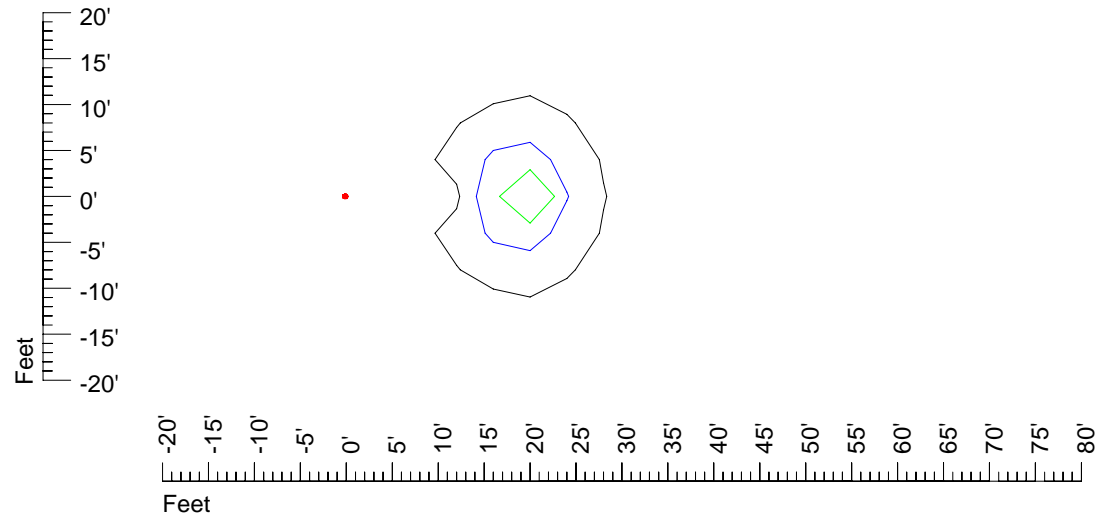

Mounting height 15' Tilt 0°

Mounting height 15' Tilt 30°

Mounting height 15' Tilt 15°

Mounting height 15' Tilt 45°

IES Photometric files 4044

Isoline template 20' mounting height

Isoline values — 0.1 fc — 0.25 fc — 0.5 fc — 1.0 fc — 2.0 fc

Mounting height 20' Tilt 0°

Mounting height 20' Tilt 30°

Mounting height 20' Tilt 15°

Mounting height 20' Tilt 45°

IES Photometric files 4044

Isoline template 25' mounting height

Isoline values — 0.1 fc — 0.25 fc — 0.5 fc — 1.0 fc — 2.0 fc

Mounting height 25' Tilt 0°

Mounting height 25' Tilt 30°

Mounting height 25' Tilt 15°

Mounting height 25' Tilt 45°

IES Photometric files 4044

Isoline template 30' mounting height

Isoline values — 0.1 fc — 0.25 fc — 0.5 fc — 1.0 fc — 2.0 fc