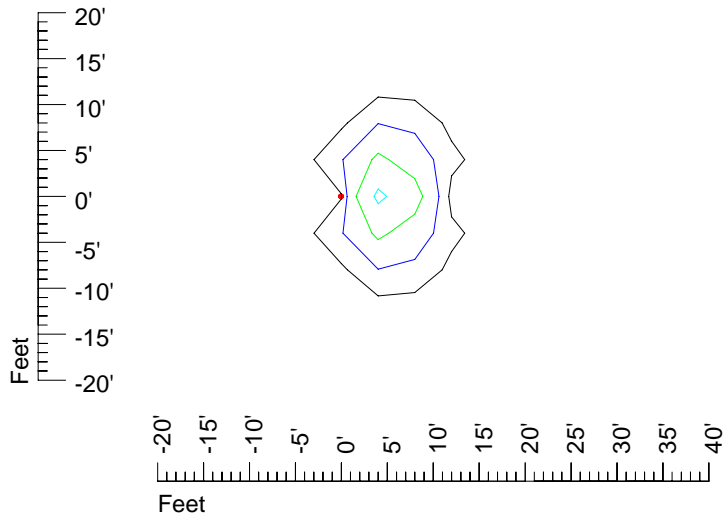

IES Photometric files 4044

Isoline template 7' mounting height

Isoline values — 0.1 fc — 0.25 fc — 0.5 fc — 1.0 fc — 2.0 fc

Mounting height 7' Tilt 0°

Mounting height 7' Tilt 30°

Mounting height 7' Tilt 15°

Mounting height 11' Tilt 30°

Mounting height 11' Tilt 15°

Mounting height 11' Tilt 45°

IES Photometric files 4044

Isoline template 15' mounting height

Isoline values — 0.1 fc — 0.25 fc — 0.5 fc — 1.0 fc — 2.0 fc

Mounting height 15' Tilt 0°

Mounting height 15' Tilt 30°

Mounting height 15' Tilt 15°

Mounting height 15' Tilt 45°

IES Photometric files 4044

Isoline template 20' mounting height

Isoline values — 0.1 fc — 0.25 fc — 0.5 fc — 1.0 fc — 2.0 fc

Mounting height 20' Tilt 0°

Mounting height 20' Tilt 30°

Mounting height 20' Tilt 15°

Mounting height 20' Tilt 45°

IES Photometric files 4044

Isoline template 25' mounting height

Isoline values — 0.1 fc — 0.25 fc — 0.5 fc — 1.0 fc — 2.0 fc