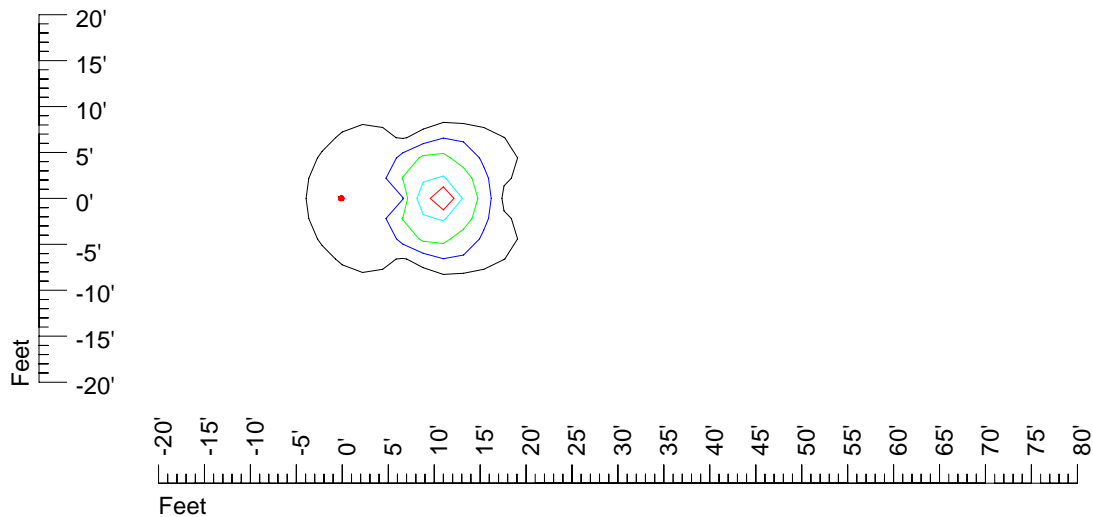

Mounting height 11' Tilt 45°