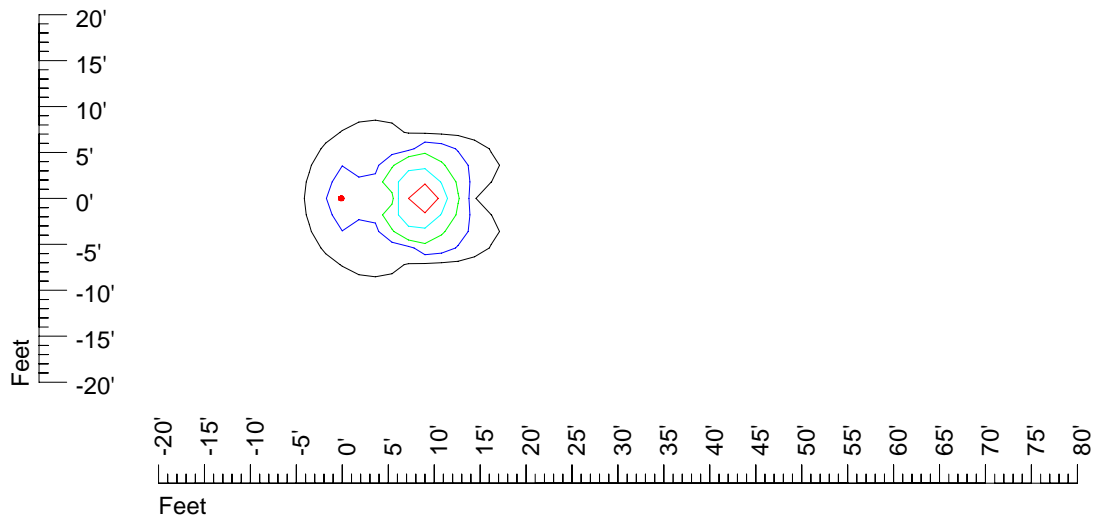

Mounting height 9' Tilt 45°