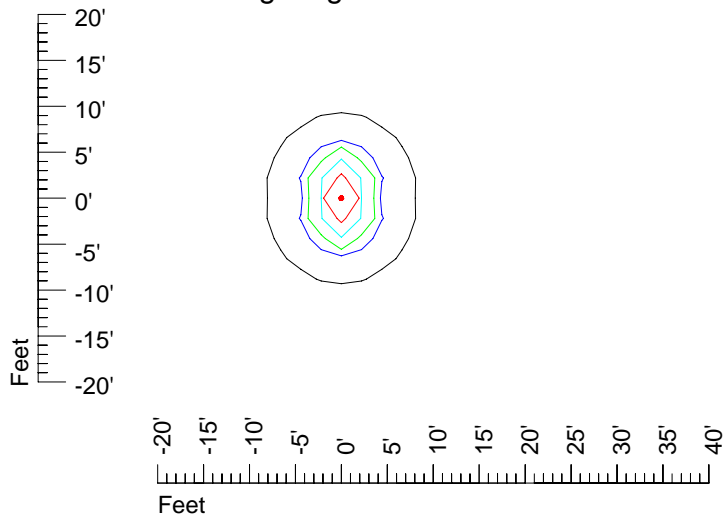

IES Photometric files 4044

Isoline template 7' mounting height

Isoline values — 0.1 fc — 0.25 fc — 0.5 fc — 1.0 fc — 2.0 fc

Mounting height 7' Tilt 0°

Mounting height 7' Tilt 30°

Mounting height 7' Tilt 15°

Mounting height 7' Tilt 45°

IES Photometric files 4044

Isoline template 9' mounting height

Isoline values — 0.1 fc — 0.25 fc — 0.5 fc — 1.0 fc — 2.0 fc

Mounting height 9' Tilt 0°

Mounting height 9' Tilt 30°

Mounting height 9' Tilt 15°

Mounting height 9' Tilt 45°

IES Photometric files 4044

Isoline template 11' mounting height

Isoline values — 0.1 fc — 0.25 fc — 0.5 fc — 1.0 fc — 2.0 fc

Mounting height 11' Tilt 0°

Mounting height 11' Tilt 30°

Mounting height 11' Tilt 15°

Mounting height 11' Tilt 45°

IES Photometric files 4044

Isoline template 15' mounting height

Isoline values — 0.1 fc — 0.25 fc — 0.5 fc — 1.0 fc — 2.0 fc