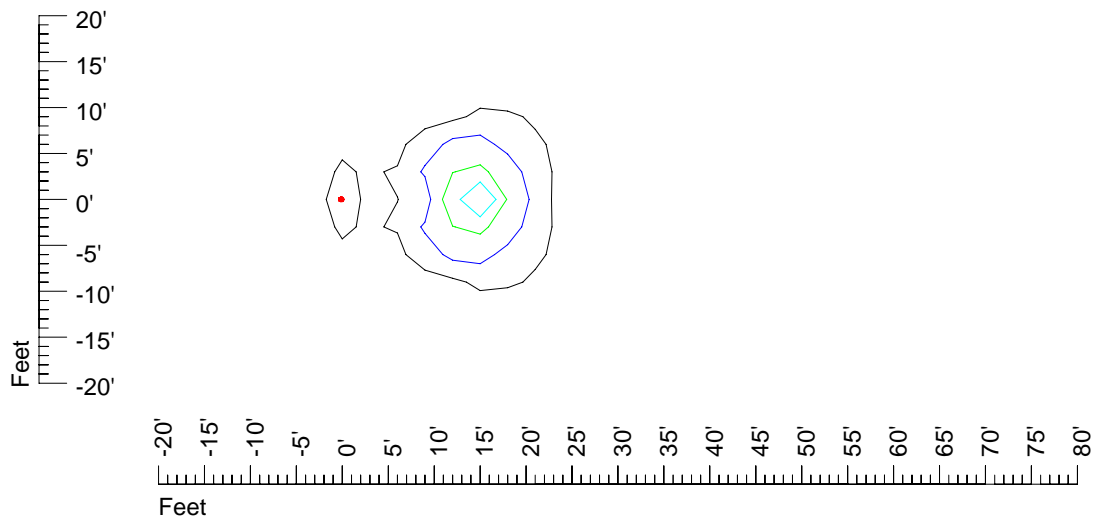

Mounting height 15' Tilt 0°

Mounting height 15' Tilt 30°

Mounting height 15' Tilt 15°

Mounting height 15' Tilt 45°

IES Photometric files 4044

Isoline template 20' mounting height

Isoline values — 0.1 fc — 0.25 fc — 0.5 fc — 1.0 fc — 2.0 fc

Mounting height 20' Tilt 0°

Mounting height 20' Tilt 30°

Mounting height 20' Tilt 15°

Mounting height 20' Tilt 45°

IES Photometric files 4044

Isoline template 25' mounting height

Isoline values — 0.1 fc — 0.25 fc — 0.5 fc — 1.0 fc — 2.0 fc