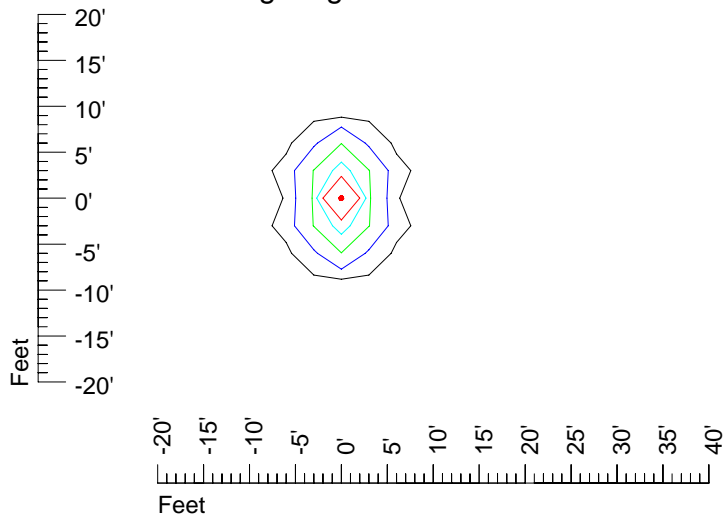

IES Photometric files 4044

Isoline template 7' mounting height

Isoline values — 0.1 fc — 0.25 fc — 0.5 fc — 1.0 fc — 2.0 fc

Mounting height 7' Tilt 0°

Mounting height 7' Tilt 30°

Mounting height 7' Tilt 15°

Mounting height 9' Tilt 15°

Mounting height 9' Tilt 45°

IES Photometric files 4044

Isoline template 11' mounting height

Isoline values — 0.1 fc — 0.25 fc — 0.5 fc — 1.0 fc — 2.0 fc

Mounting height 11' Tilt 0°

Mounting height 11' Tilt 30°

Mounting height 11' Tilt 15°

Mounting height 11' Tilt 45°

IES Photometric files 4044

Isoline template 15' mounting height

Isoline values — 0.1 fc — 0.25 fc — 0.5 fc — 1.0 fc — 2.0 fc

Mounting height 15' Tilt 0°

Mounting height 15' Tilt 30°

Mounting height 15' Tilt 15°

Mounting height 15' Tilt 45°

IES Photometric files 4044

Isoline template 20' mounting height

Isoline values — 0.1 fc — 0.25 fc — 0.5 fc — 1.0 fc — 2.0 fc