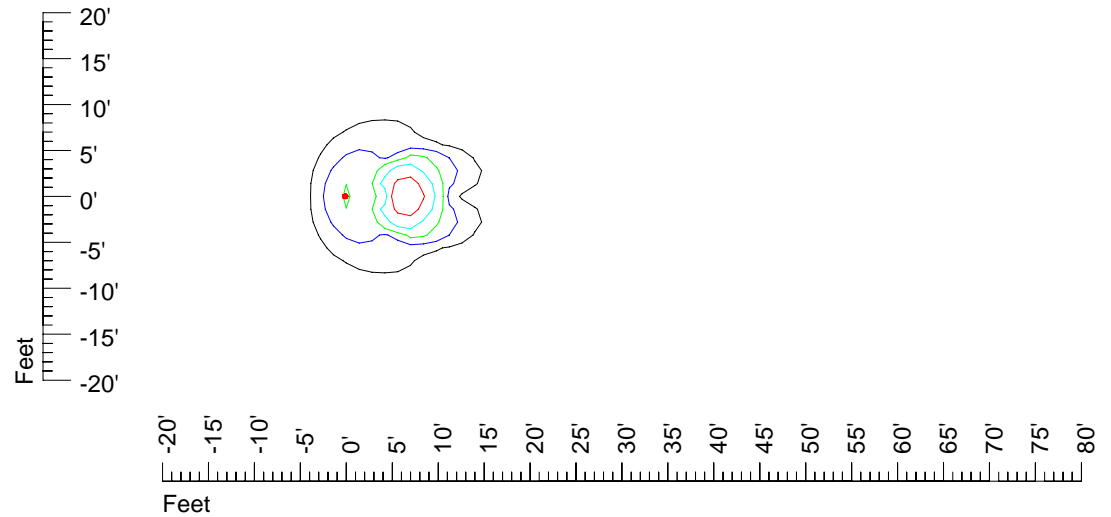

IES Photometric files 4044

Isoline template 7' mounting height

Isoline values — 0.1 fc — 0.25 fc — 0.5 fc — 1.0 fc — 2.0 fc

Mounting height 7' Tilt 0°

Mounting height 7' Tilt 30°

Mounting height 7' Tilt 15°

Mounting height 7' Tilt 45°

IES Photometric files 4044

Isoline template 9' mounting height

Isoline values — 0.1 fc — 0.25 fc — 0.5 fc — 1.0 fc — 2.0 fc

Mounting height 9' Tilt 0°

Mounting height 9' Tilt 30°

Mounting height 20' Tilt 0°

Mounting height 20' Tilt 30°

Mounting height 20' Tilt 15°

Mounting height 20' Tilt 45°

IES Photometric files 4044

Isoline template 25' mounting height

Isoline values — 0.1 fc — 0.25 fc — 0.5 fc — 1.0 fc — 2.0 fc