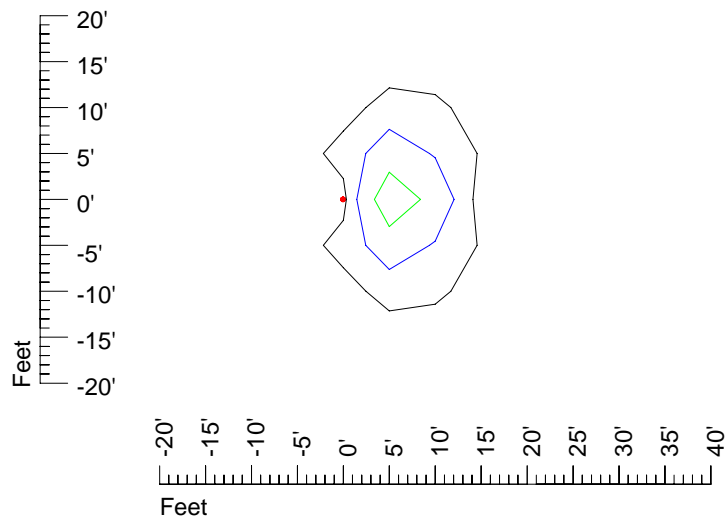

Mounting height 11' Tilt 30°

Mounting height 11' Tilt 15°

Mounting height 11' Tilt 45°

IES Photometric files 4044

Isoline template 15' mounting height

Isoline values — 0.1 fc — 0.25 fc — 0.5 fc — 1.0 fc — 2.0 fc

Mounting height 15' Tilt 0°

Mounting height 15' Tilt 30°

Mounting height 15' Tilt 15°

Mounting height 15' Tilt 45°

IES Photometric files 4044

Isoline template 20' mounting height

Isoline values — 0.1 fc — 0.25 fc — 0.5 fc — 1.0 fc — 2.0 fc

Mounting height 20' Tilt 0°

Mounting height 20' Tilt 30°

Mounting height 20' Tilt 15°

Mounting height 20' Tilt 45°

IES Photometric files 4044

Isoline template 25' mounting height

Isoline values — 0.1 fc — 0.25 fc — 0.5 fc — 1.0 fc — 2.0 fc

Mounting height 25' Tilt 0°

Mounting height 25' Tilt 30°

Mounting height 25' Tilt 15°

Mounting height 25' Tilt 45°

IES Photometric files 4044

Isoline template 30' mounting height

Isoline values — 0.1 fc — 0.25 fc — 0.5 fc — 1.0 fc — 2.0 fc