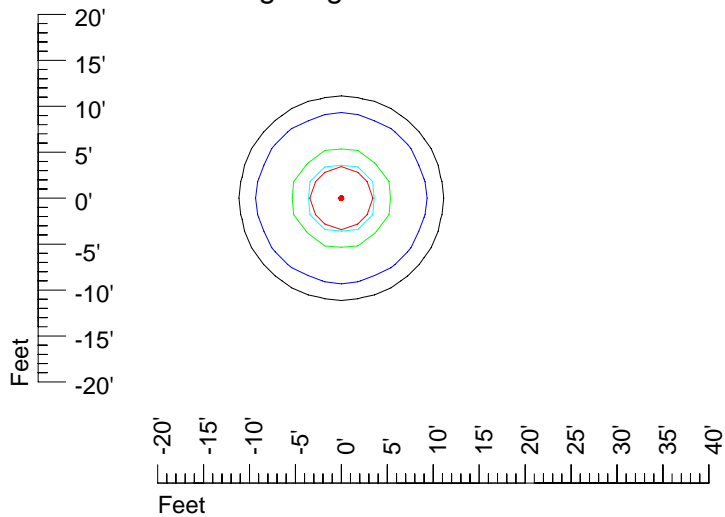

IES Photometric files 35MR16

Isoline template 7' mounting height

Isoline values — 0.1 fc — 0.25 fc — 0.5 fc — 1.0 fc — 2.0 fc

Mounting height 7' Tilt 0°

Mounting height 7' Tilt 30°

Mounting height 7' Tilt 15°

Mounting height 7' Tilt 45°

IES Photometric files 35MR16

Isoline template 9' mounting height

Isoline values — 0.1 fc — 0.25 fc — 0.5 fc — 1.0 fc — 2.0 fc

Mounting height 9' Tilt 0°

Mounting height 9' Tilt 30°

Mounting height 9' Tilt 15°

Mounting height 9' Tilt 45°

IES Photometric files 35MR16

Isoline template 11' mounting height

Isoline values — 0.1 fc — 0.25 fc — 0.5 fc — 1.0 fc — 2.0 fc

Mounting height 11' Tilt 0°