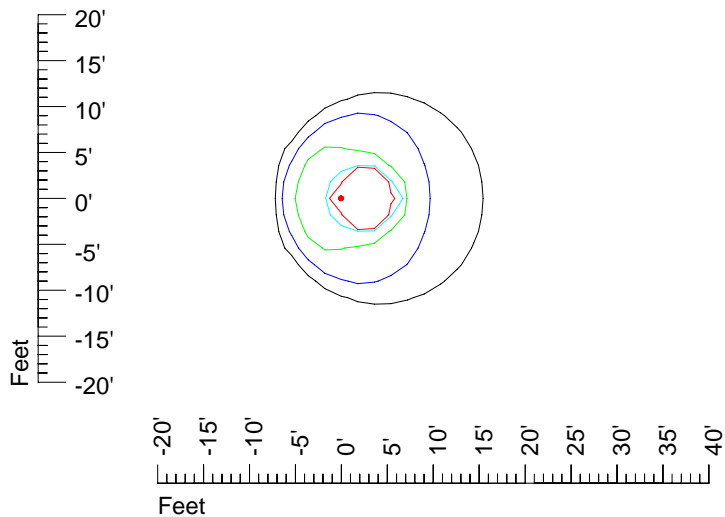

IES Photometric files 35MR16

Isoline template 7' mounting height

Isoline values — 0.1 fc — 0.25 fc — 0.5 fc — 1.0 fc — 2.0 fc

Mounting height 7' Tilt 0°

Mounting height 7' Tilt 30°

Mounting height 7' Tilt 15°

Mounting height 7' Tilt 45°

IES Photometric files 35MR16

Isoline template 9' mounting height

Isoline values — 0.1 fc — 0.25 fc — 0.5 fc — 1.0 fc — 2.0 fc

Mounting height 9' Tilt 0°

Mounting height 9' Tilt 30°

Mounting height 9' Tilt 15°

Mounting height 9' Tilt 45°

IES Photometric files 35MR16

Isoline template 11' mounting height

Isoline values — 0.1 fc — 0.25 fc — 0.5 fc — 1.0 fc — 2.0 fc

Mounting height 11' Tilt 0°

Mounting height 11' Tilt 30°

Mounting height 11' Tilt 15°

Mounting height 11' Tilt 45°

IES Photometric files 35MR16

Isoline template 15' mounting height

Isoline values — 0.1 fc — 0.25 fc — 0.5 fc — 1.0 fc — 2.0 fc