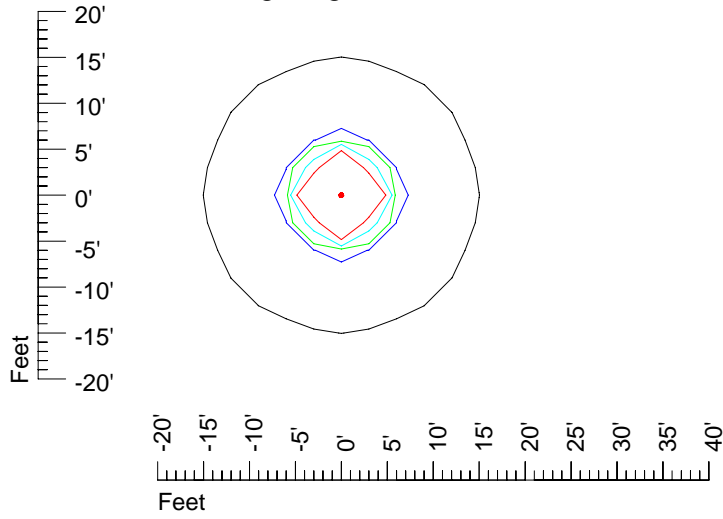

IES Photometric files 35MR16

Isoline template 7' mounting height

Isoline values — 0.1 fc — 0.25 fc — 0.5 fc — 1.0 fc — 2.0 fc

Mounting height 7' Tilt 0°

Mounting height 7' Tilt 30°

Mounting height 7' Tilt 15°

Mounting height 9' Tilt 15°

Mounting height 9' Tilt 45°

IES Photometric files 35MR16

Isoline template 11' mounting height

Isoline values — 0.1 fc — 0.25 fc — 0.5 fc — 1.0 fc — 2.0 fc

Mounting height 11' Tilt 0°

Mounting height 11' Tilt 30°

Mounting height 11' Tilt 15°

Mounting height 11' Tilt 45°

IES Photometric files 35MR16

Isoline template 15' mounting height

Isoline values — 0.1 fc — 0.25 fc — 0.5 fc — 1.0 fc — 2.0 fc

Mounting height 15' Tilt 0°

Mounting height 15' Tilt 30°

Mounting height 15' Tilt 15°

Mounting height 15' Tilt 45°

IES Photometric files 35MR16

Isoline template 20' mounting height

Isoline values — 0.1 fc — 0.25 fc — 0.5 fc — 1.0 fc — 2.0 fc