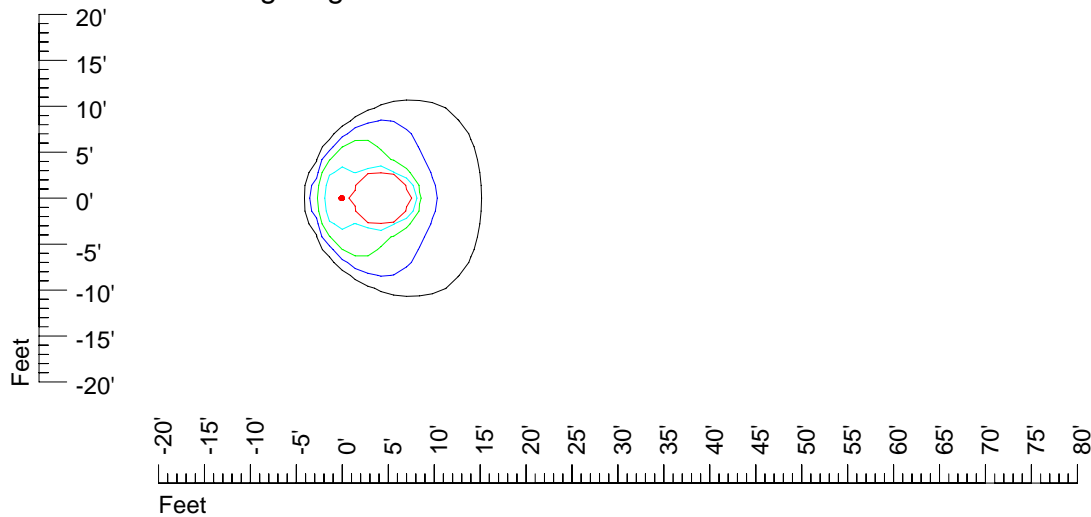

IES Photometric files 35MR16

Isoline template 7' mounting height

Isoline values — 0.1 fc — 0.25 fc — 0.5 fc — 1.0 fc — 2.0 fc

Mounting height 7' Tilt 0°

Mounting height 7' Tilt 30°

Mounting height 7' Tilt 15°

Mounting height 7' Tilt 45°

IES Photometric files 35MR16

Isoline template 9' mounting height

Isoline values — 0.1 fc — 0.25 fc — 0.5 fc — 1.0 fc — 2.0 fc

Mounting height 9' Tilt 0°

Mounting height 9' Tilt 30°