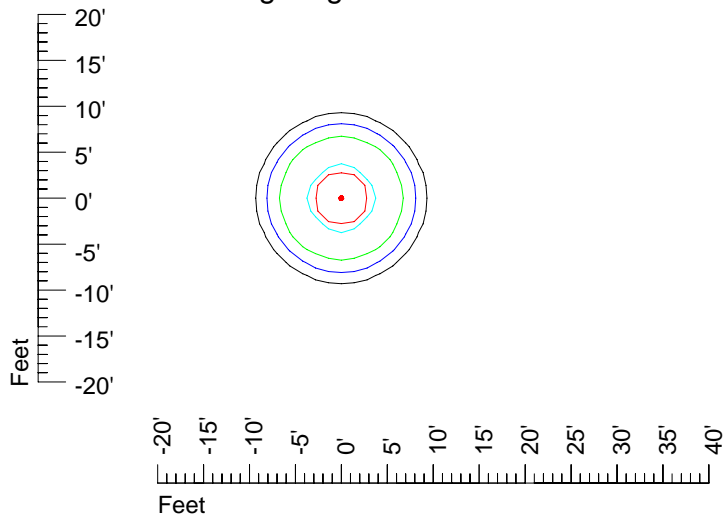

IES Photometric files 35MR16

Isoline template 7' mounting height

Isoline values — 0.1 fc — 0.25 fc — 0.5 fc — 1.0 fc — 2.0 fc

Mounting height 7' Tilt 0°

Mounting height 7' Tilt 30°

Mounting height 7' Tilt 15°

Mounting height 7' Tilt 45°

IES Photometric files 35MR16

Isoline template 9' mounting height

Isoline values — 0.1 fc — 0.25 fc — 0.5 fc — 1.0 fc — 2.0 fc

Mounting height 9' Tilt 0°

Mounting height 9' Tilt 30°

Mounting height 9' Tilt 15°

Mounting height 9' Tilt 45°

IES Photometric files 35MR16

Isoline template 11' mounting height

Isoline values — 0.1 fc — 0.25 fc — 0.5 fc — 1.0 fc — 2.0 fc

Mounting height 11' Tilt 0°

Mounting height 20' Tilt 0°

Mounting height 20' Tilt 30°

Mounting height 20' Tilt 15°

Mounting height 20' Tilt 45°

IES Photometric files 35MR16

Isoline template 25' mounting height

Isoline values — 0.1 fc — 0.25 fc — 0.5 fc — 1.0 fc — 2.0 fc