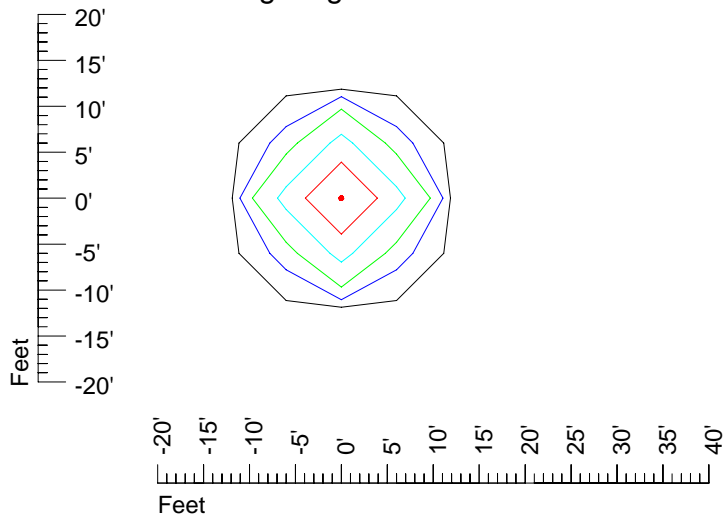

IES Photometric files 35MR16

Isoline template 30' mounting height

Isoline values — 0.1 fc — 0.25 fc — 0.5 fc — 1.0 fc — 2.0 fc

Mounting height 30' Tilt 0°