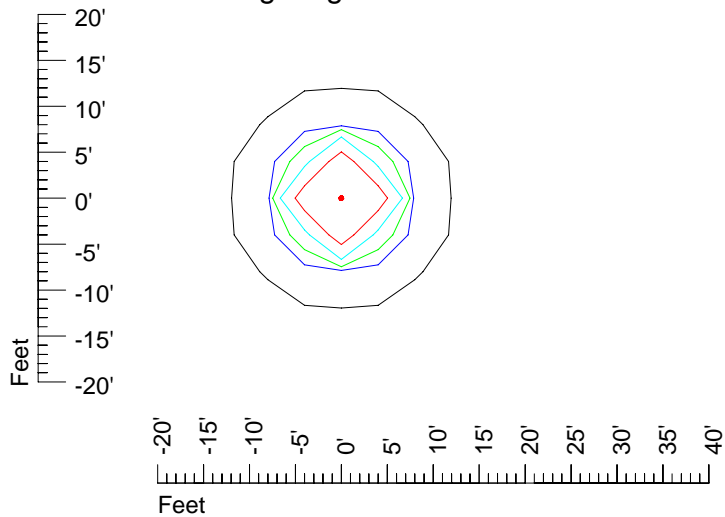

IES Photometric files 35MR16

Isoline template 7' mounting height

Isoline values — 0.1 fc — 0.25 fc — 0.5 fc — 1.0 fc — 2.0 fc

Mounting height 7' Tilt 0°

Mounting height 7' Tilt 30°

Mounting height 7' Tilt 15°

Mounting height 11' Tilt 30°

Mounting height 11' Tilt 15°

Mounting height 11' Tilt 45°

IES Photometric files 35MR16

Isoline template 15' mounting height

Isoline values — 0.1 fc — 0.25 fc — 0.5 fc — 1.0 fc — 2.0 fc

Mounting height 15' Tilt 0°

Mounting height 15' Tilt 30°

Mounting height 15' Tilt 15°

Mounting height 15' Tilt 45°

IES Photometric files 35MR16

Isoline template 20' mounting height

Isoline values — 0.1 fc — 0.25 fc — 0.5 fc — 1.0 fc — 2.0 fc

Mounting height 20' Tilt 0°

Mounting height 20' Tilt 30°

Mounting height 20' Tilt 15°

Mounting height 20' Tilt 45°

IES Photometric files 35MR16

Isoline template 25' mounting height

Isoline values — 0.1 fc — 0.25 fc — 0.5 fc — 1.0 fc — 2.0 fc