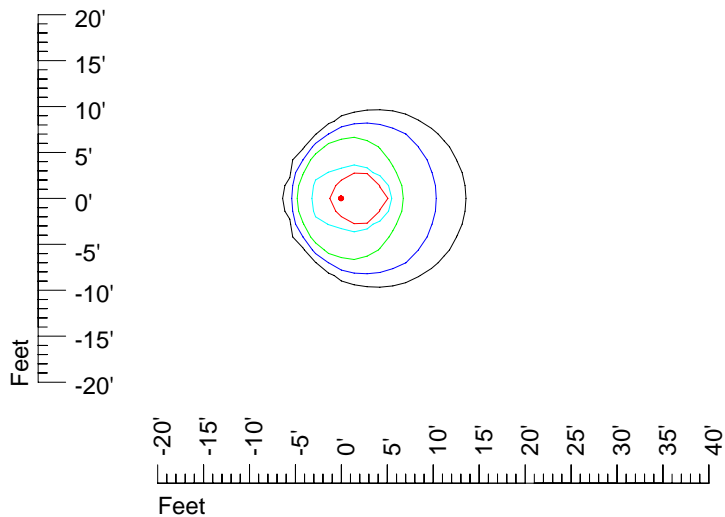

IES Photometric files 35MR16

Isoline template 7' mounting height

Isoline values — 0.1 fc — 0.25 fc — 0.5 fc — 1.0 fc — 2.0 fc

Mounting height 7' Tilt 0°

Mounting height 7' Tilt 30°

Mounting height 7' Tilt 15°

Mounting height 7' Tilt 45°

IES Photometric files 35MR16

Isoline template 9' mounting height

Isoline values — 0.1 fc — 0.25 fc — 0.5 fc — 1.0 fc — 2.0 fc

Mounting height 9' Tilt 0°

Mounting height 9' Tilt 30°

Mounting height 9' Tilt 15°

Mounting height 9' Tilt 45°

IES Photometric files 35MR16

Isoline template 11' mounting height

Isoline values — 0.1 fc — 0.25 fc — 0.5 fc — 1.0 fc — 2.0 fc

Mounting height 11' Tilt 0°

Mounting height 20' Tilt 0°

Mounting height 20' Tilt 30°

Mounting height 20' Tilt 15°

Mounting height 20' Tilt 45°

IES Photometric files 35MR16

Isoline template 25' mounting height

Isoline values — 0.1 fc — 0.25 fc — 0.5 fc — 1.0 fc — 2.0 fc