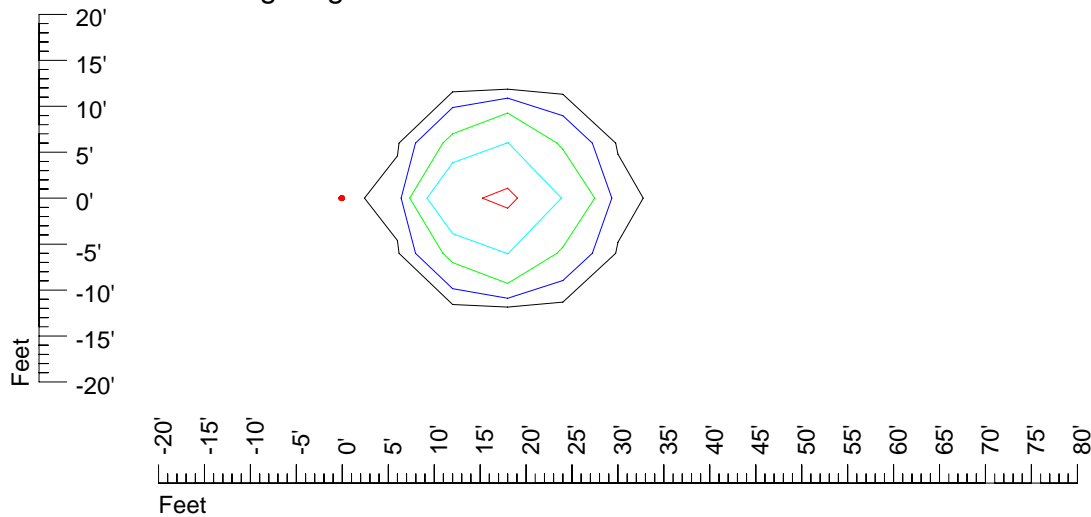

Mounting height 20' Tilt 0°

Mounting height 20' Tilt 30°

Mounting height 20' Tilt 15°

Mounting height 20' Tilt 45°

IES Photometric files 35MR16

Isoline template 25' mounting height

Isoline values — 0.1 fc — 0.25 fc — 0.5 fc — 1.0 fc — 2.0 fc

Mounting height 25' Tilt 0°

Mounting height 25' Tilt 30°

Mounting height 25' Tilt 15°

Mounting height 25' Tilt 45°

IES Photometric files 35MR16

Isoline template 30' mounting height

Isoline values — 0.1 fc — 0.25 fc — 0.5 fc — 1.0 fc — 2.0 fc

Mounting height 30' Tilt 0°

Mounting height 30' Tilt 30°

Mounting height 30' Tilt 15°

Mounting height 30' Tilt 45°