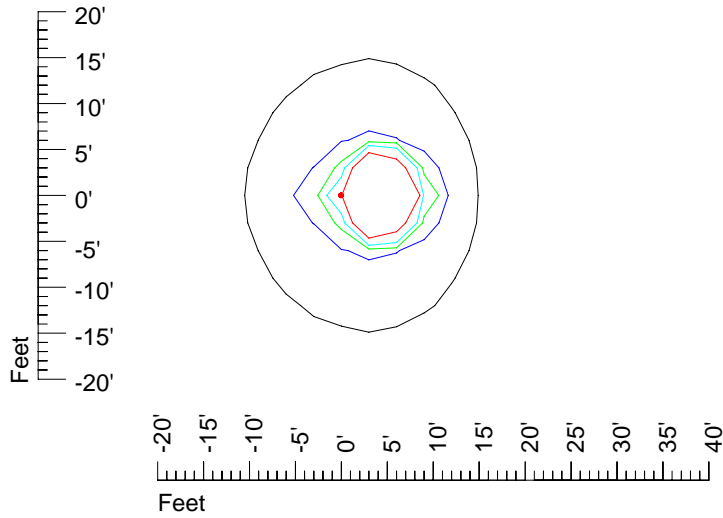

IES Photometric files 35MR16

Isoline template 7' mounting height

Isoline values — 0.1 fc — 0.25 fc — 0.5 fc — 1.0 fc — 2.0 fc

Mounting height 7' Tilt 0°

Mounting height 7' Tilt 30°

Mounting height 7' Tilt 15°

Mounting height 9' Tilt 15°

Mounting height 9' Tilt 45°

IES Photometric files 35MR16

Isoline template 11' mounting height

Isoline values — 0.1 fc — 0.25 fc — 0.5 fc — 1.0 fc — 2.0 fc

Mounting height 11' Tilt 0°

Mounting height 11' Tilt 30°

Mounting height 11' Tilt 15°

Mounting height 11' Tilt 45°

IES Photometric files 35MR16

Isoline template 15' mounting height

Isoline values — 0.1 fc — 0.25 fc — 0.5 fc — 1.0 fc — 2.0 fc

Mounting height 15' Tilt 0°

Mounting height 15' Tilt 30°

Mounting height 15' Tilt 15°

Mounting height 15' Tilt 45°

IES Photometric files 35MR16

Isoline template 20' mounting height

Isoline values — 0.1 fc — 0.25 fc — 0.5 fc — 1.0 fc — 2.0 fc