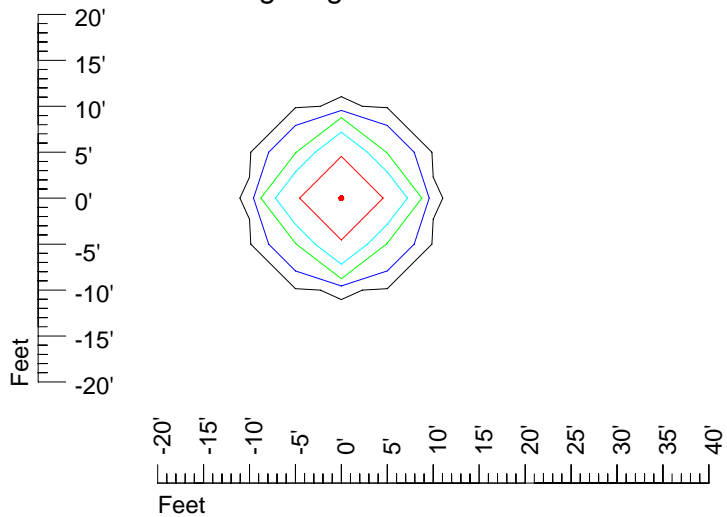

Mounting height 15' Tilt 0°

Mounting height 15' Tilt 30°

Mounting height 15' Tilt 15°

Mounting height 15' Tilt 45°

IES Photometric files 35MR16

Isoline template 20' mounting height

Isoline values — 0.1 fc — 0.25 fc — 0.5 fc — 1.0 fc — 2.0 fc

Mounting height 20' Tilt 0°

Mounting height 20' Tilt 30°

Mounting height 20' Tilt 15°

Mounting height 20' Tilt 45°

IES Photometric files 35MR16

Isoline template 25' mounting height

Isoline values — 0.1 fc — 0.25 fc — 0.5 fc — 1.0 fc — 2.0 fc

Mounting height 25' Tilt 0°

Mounting height 25' Tilt 30°

Mounting height 25' Tilt 15°

Mounting height 25' Tilt 45°

IES Photometric files 35MR16

Isoline template 30' mounting height

Isoline values — 0.1 fc — 0.25 fc — 0.5 fc — 1.0 fc — 2.0 fc