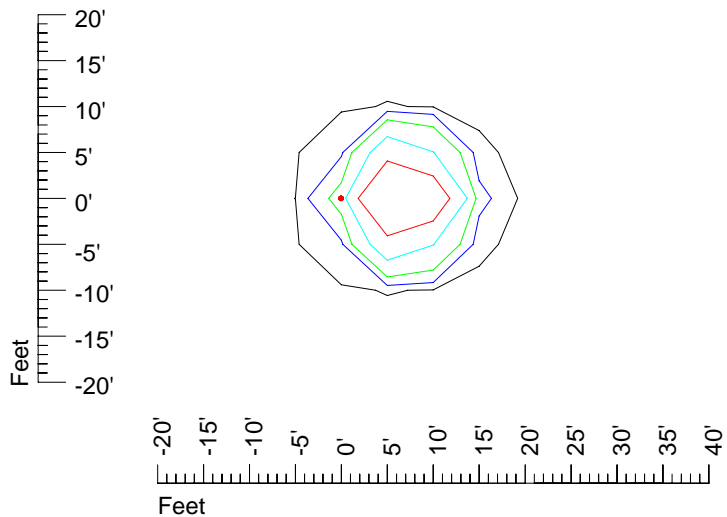

Mounting height 11' Tilt 30°

Mounting height 11' Tilt 15°

Mounting height 11' Tilt 45°

IES Photometric files 35MR16

Isoline template 15' mounting height

Isoline values — 0.1 fc — 0.25 fc — 0.5 fc — 1.0 fc — 2.0 fc

Mounting height 15' Tilt 0°

Mounting height 15' Tilt 30°

Mounting height 15' Tilt 15°

Mounting height 15' Tilt 45°

IES Photometric files 35MR16

Isoline template 20' mounting height

Isoline values — 0.1 fc — 0.25 fc — 0.5 fc — 1.0 fc — 2.0 fc

Mounting height 20' Tilt 0°

Mounting height 20' Tilt 30°

Mounting height 20' Tilt 15°

Mounting height 20' Tilt 45°

IES Photometric files 35MR16

Isoline template 25' mounting height

Isoline values — 0.1 fc — 0.25 fc — 0.5 fc — 1.0 fc — 2.0 fc

Mounting height 25' Tilt 0°

Mounting height 25' Tilt 30°

Mounting height 25' Tilt 15°

Mounting height 25' Tilt 45°

IES Photometric files 35MR16

Isoline template 30' mounting height

Isoline values — 0.1 fc — 0.25 fc — 0.5 fc — 1.0 fc — 2.0 fc