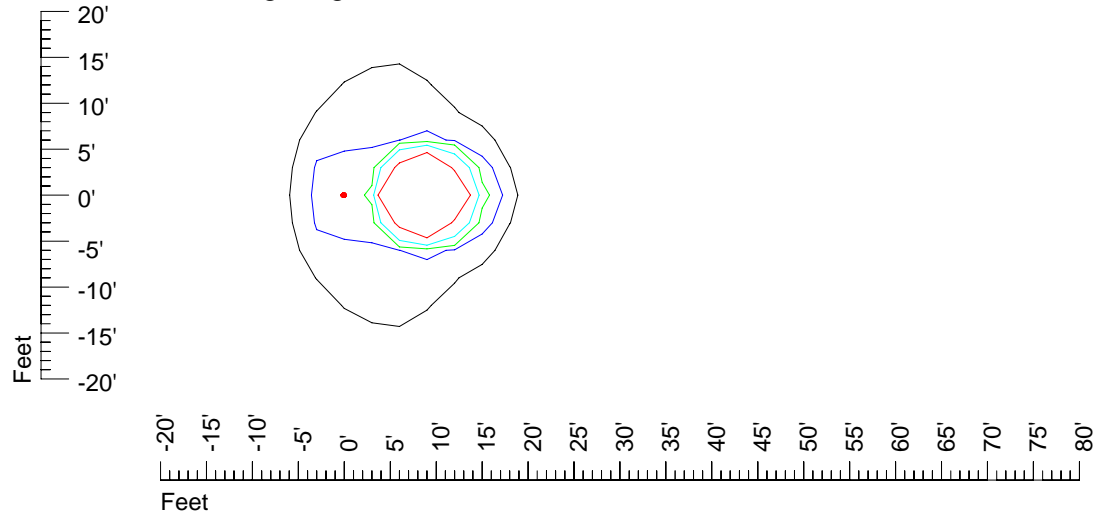

Mounting height 15' Tilt 30°