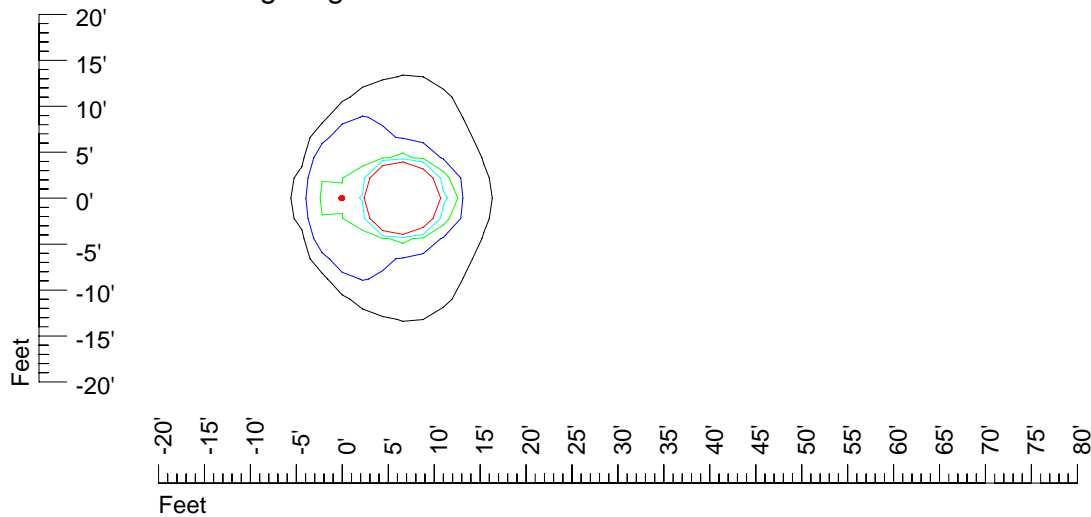

Mounting height 11' Tilt 30°