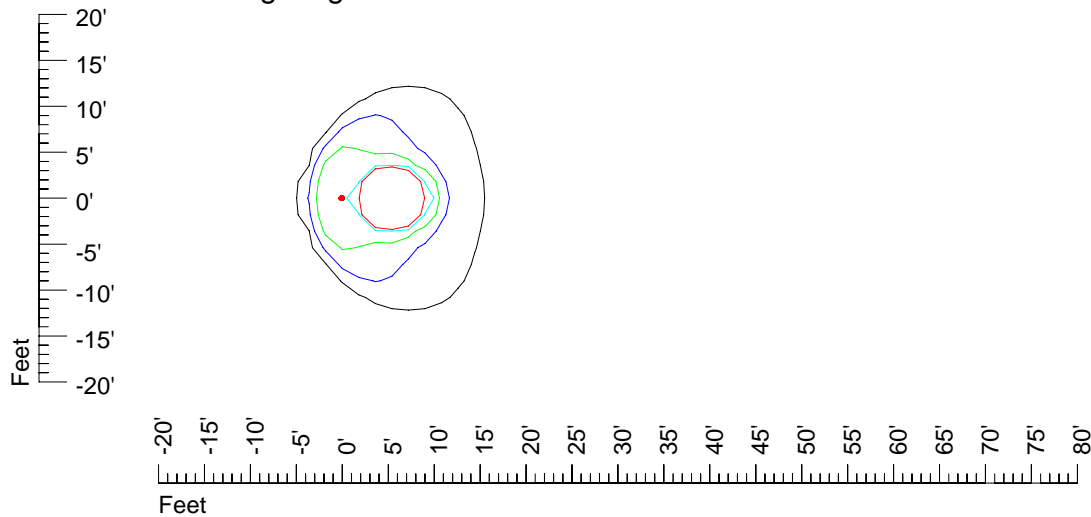

IES Photometric files 35MR16

Isoline template 7' mounting height

Isoline values — 0.1 fc — 0.25 fc — 0.5 fc — 1.0 fc — 2.0 fc

Mounting height 7' Tilt 0°

Mounting height 7' Tilt 30°

Mounting height 7' Tilt 15°

Mounting height 7' Tilt 45°

IES Photometric files 35MR16

Isoline template 9' mounting height

Isoline values — 0.1 fc — 0.25 fc — 0.5 fc — 1.0 fc — 2.0 fc

Mounting height 9' Tilt 0°

Mounting height 9' Tilt 30°