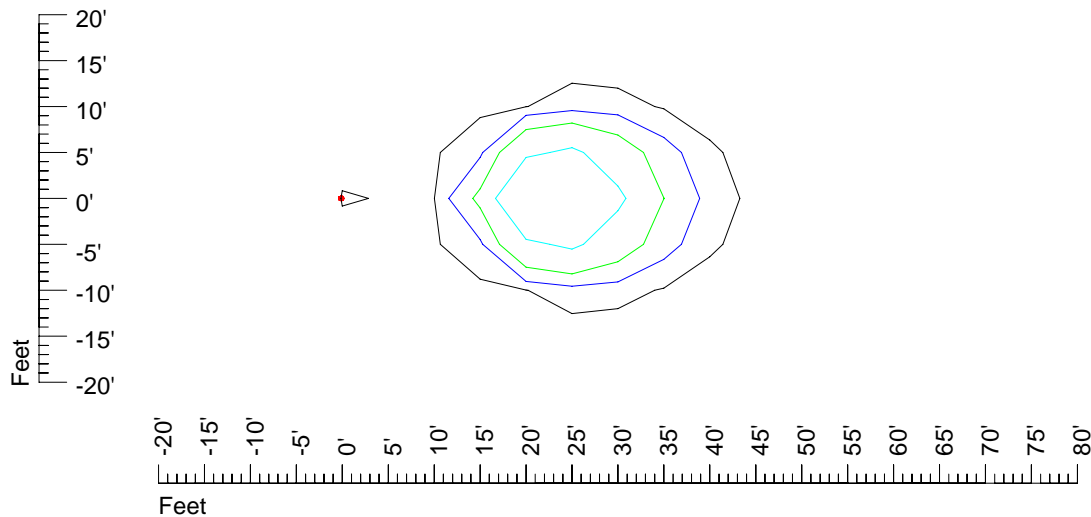

Mounting height 20' Tilt 0°

Mounting height 20' Tilt 30°

Mounting height 20' Tilt 15°

Mounting height 20' Tilt 45°

IES Photometric files 35MR16

Isoline template 25' mounting height

Isoline values — 0.1 fc — 0.25 fc — 0.5 fc — 1.0 fc — 2.0 fc

Mounting height 25' Tilt 0°

Mounting height 25' Tilt 30°

Mounting height 25' Tilt 15°

Mounting height 25' Tilt 45°

IES Photometric files 35MR16

Isoline template 30' mounting height

Isoline values — 0.1 fc — 0.25 fc — 0.5 fc — 1.0 fc — 2.0 fc

Mounting height 30' Tilt 0°

Mounting height 30' Tilt 30°

Mounting height 30' Tilt 15°

Mounting height 30' Tilt 45°