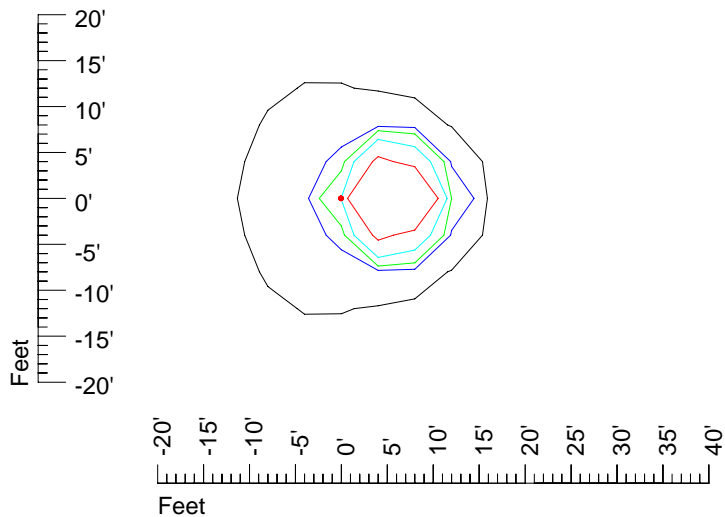

IES Photometric files 35MR16

Isoline template 7' mounting height

Isoline values — 0.1 fc — 0.25 fc — 0.5 fc — 1.0 fc — 2.0 fc

Mounting height 7' Tilt 0°

Mounting height 7' Tilt 30°

Mounting height 7' Tilt 15°

Mounting height 11' Tilt 30°

Mounting height 11' Tilt 15°

Mounting height 11' Tilt 45°

IES Photometric files 35MR16

Isoline template 15' mounting height

Isoline values — 0.1 fc — 0.25 fc — 0.5 fc — 1.0 fc — 2.0 fc

Mounting height 15' Tilt 0°

Mounting height 15' Tilt 30°

Mounting height 15' Tilt 15°

Mounting height 15' Tilt 45°

IES Photometric files 35MR16

Isoline template 20' mounting height

Isoline values — 0.1 fc — 0.25 fc — 0.5 fc — 1.0 fc — 2.0 fc

Mounting height 20' Tilt 0°

Mounting height 20' Tilt 30°

Mounting height 20' Tilt 15°

Mounting height 20' Tilt 45°

IES Photometric files 35MR16

Isoline template 25' mounting height

Isoline values — 0.1 fc — 0.25 fc — 0.5 fc — 1.0 fc — 2.0 fc