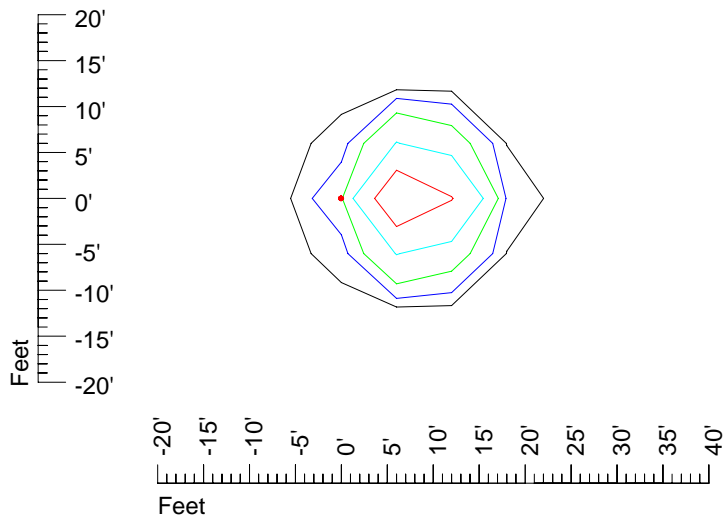

Mounting height 30' Tilt 15°