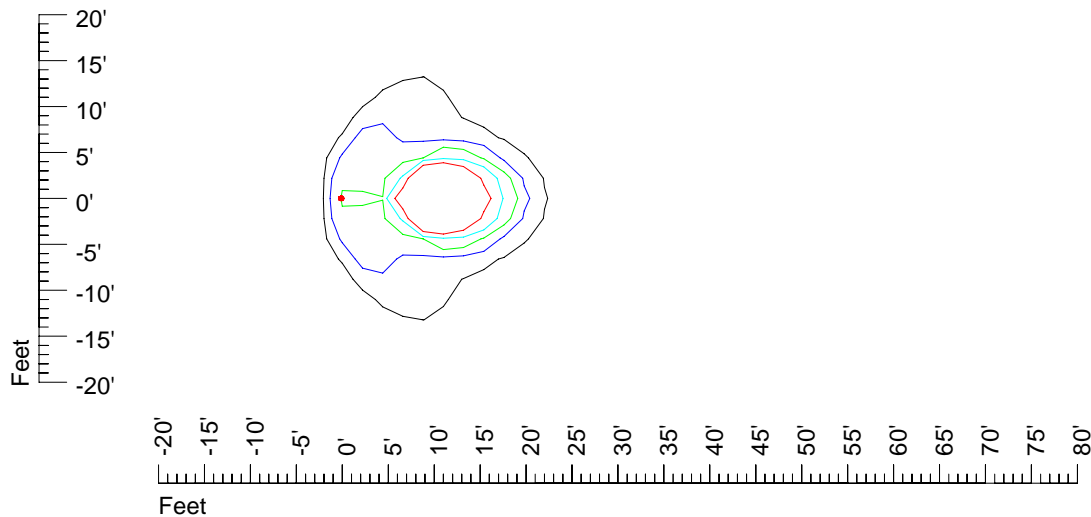

Mounting height 11' Tilt 45°