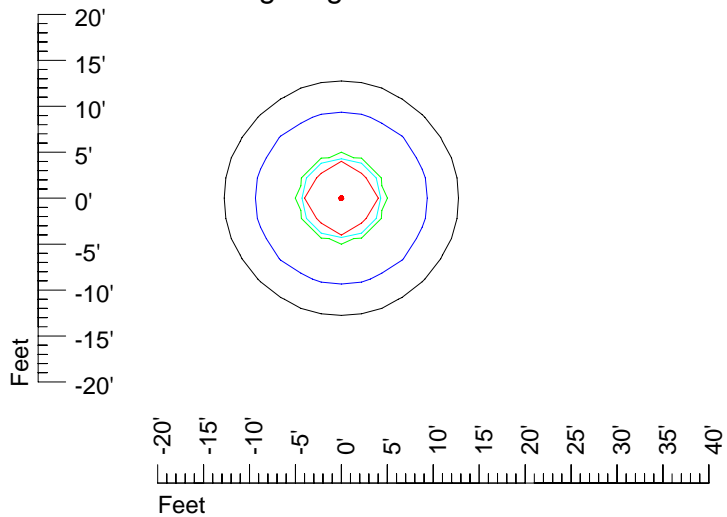

IES Photometric files 35MR16

Isoline template 7' mounting height

Isoline values — 0.1 fc — 0.25 fc — 0.5 fc — 1.0 fc — 2.0 fc

Mounting height 7' Tilt 0°

Mounting height 7' Tilt 30°

Mounting height 7' Tilt 15°

Mounting height 7' Tilt 45°

IES Photometric files 35MR16

Isoline template 9' mounting height

Isoline values — 0.1 fc — 0.25 fc — 0.5 fc — 1.0 fc — 2.0 fc

Mounting height 9' Tilt 0°

Mounting height 9' Tilt 30°

Mounting height 9' Tilt 15°

Mounting height 9' Tilt 45°

IES Photometric files 35MR16

Isoline template 11' mounting height

Isoline values — 0.1 fc — 0.25 fc — 0.5 fc — 1.0 fc — 2.0 fc

Mounting height 11' Tilt 0°

Mounting height 11' Tilt 30°

Mounting height 11' Tilt 15°

Mounting height 11' Tilt 45°

IES Photometric files 35MR16

Isoline template 15' mounting height

Isoline values — 0.1 fc — 0.25 fc — 0.5 fc — 1.0 fc — 2.0 fc