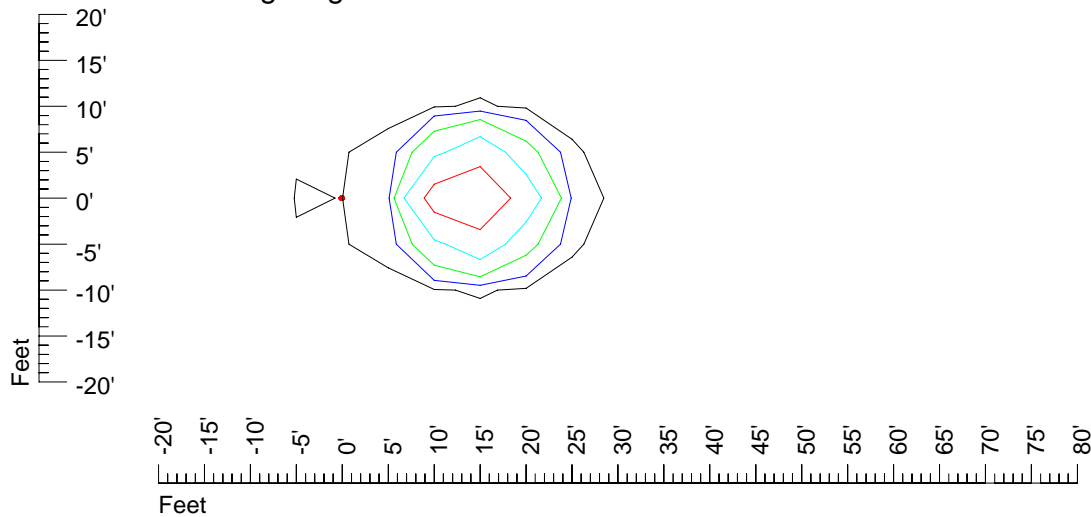

Mounting height 15' Tilt 0°

Mounting height 15' Tilt 30°

Mounting height 15' Tilt 15°

Mounting height 15' Tilt 45°

IES Photometric files 35MR16

Isoline template 20' mounting height

Isoline values — 0.1 fc — 0.25 fc — 0.5 fc — 1.0 fc — 2.0 fc

Mounting height 20' Tilt 0°

Mounting height 20' Tilt 30°

Mounting height 20' Tilt 15°

Mounting height 20' Tilt 45°

IES Photometric files 35MR16

Isoline template 25' mounting height

Isoline values — 0.1 fc — 0.25 fc — 0.5 fc — 1.0 fc — 2.0 fc

Mounting height 25' Tilt 0°

Mounting height 25' Tilt 30°

Mounting height 25' Tilt 15°

Mounting height 25' Tilt 45°

IES Photometric files 35MR16

Isoline template 30' mounting height

Isoline values — 0.1 fc — 0.25 fc — 0.5 fc — 1.0 fc — 2.0 fc