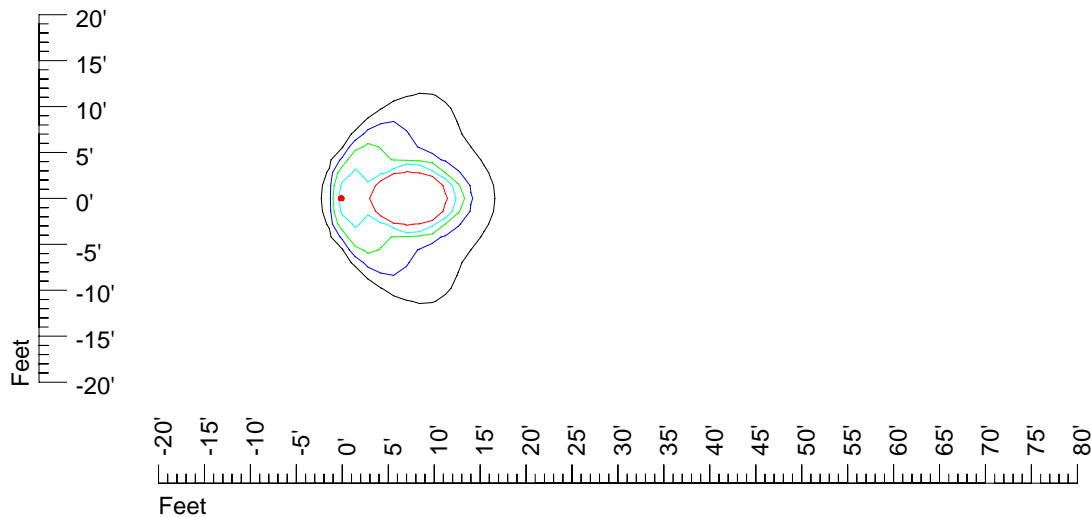

IES Photometric files 35MR16

Isoline template 7' mounting height

Isoline values — 0.1 fc — 0.25 fc — 0.5 fc — 1.0 fc — 2.0 fc

Mounting height 7' Tilt 0°

Mounting height 7' Tilt 30°

Mounting height 7' Tilt 15°

Mounting height 7' Tilt 45°

IES Photometric files 35MR16

Isoline template 9' mounting height

Isoline values — 0.1 fc — 0.25 fc — 0.5 fc — 1.0 fc — 2.0 fc

Mounting height 9' Tilt 0°

Mounting height 9' Tilt 30°