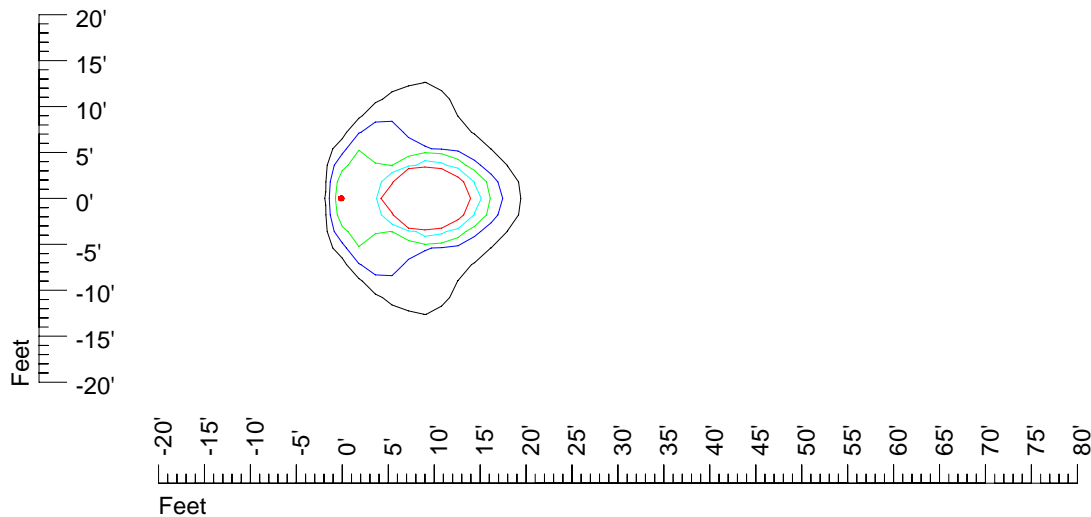

Mounting height 9' Tilt 45°