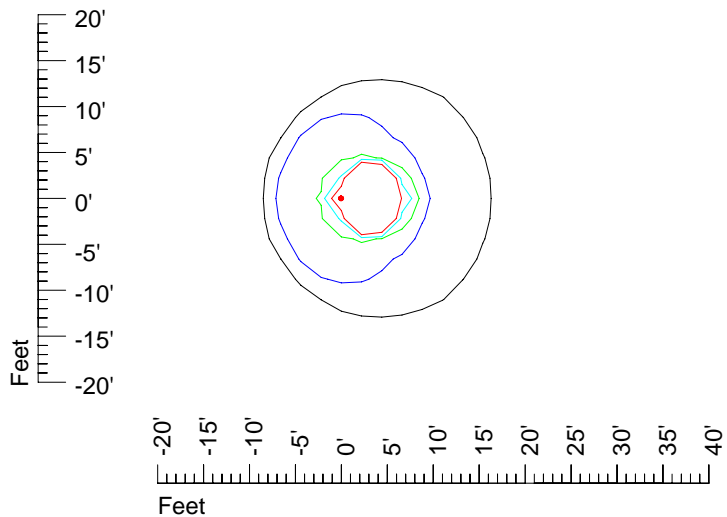

IES Photometric files 35MR16

Isoline template 7' mounting height

Isoline values — 0.1 fc — 0.25 fc — 0.5 fc — 1.0 fc — 2.0 fc

Mounting height 7' Tilt 0°

Mounting height 7' Tilt 30°

Mounting height 7' Tilt 15°

Mounting height 7' Tilt 45°

IES Photometric files 35MR16

Isoline template 9' mounting height

Isoline values — 0.1 fc — 0.25 fc — 0.5 fc — 1.0 fc — 2.0 fc

Mounting height 9' Tilt 0°

Mounting height 9' Tilt 30°

Mounting height 9' Tilt 15°

Mounting height 9' Tilt 45°

IES Photometric files 35MR16

Isoline template 11' mounting height

Isoline values — 0.1 fc — 0.25 fc — 0.5 fc — 1.0 fc — 2.0 fc

Mounting height 11' Tilt 0°

Mounting height 11' Tilt 30°

Mounting height 11' Tilt 15°

Mounting height 11' Tilt 45°

IES Photometric files 35MR16

Isoline template 15' mounting height

Isoline values — 0.1 fc — 0.25 fc — 0.5 fc — 1.0 fc — 2.0 fc