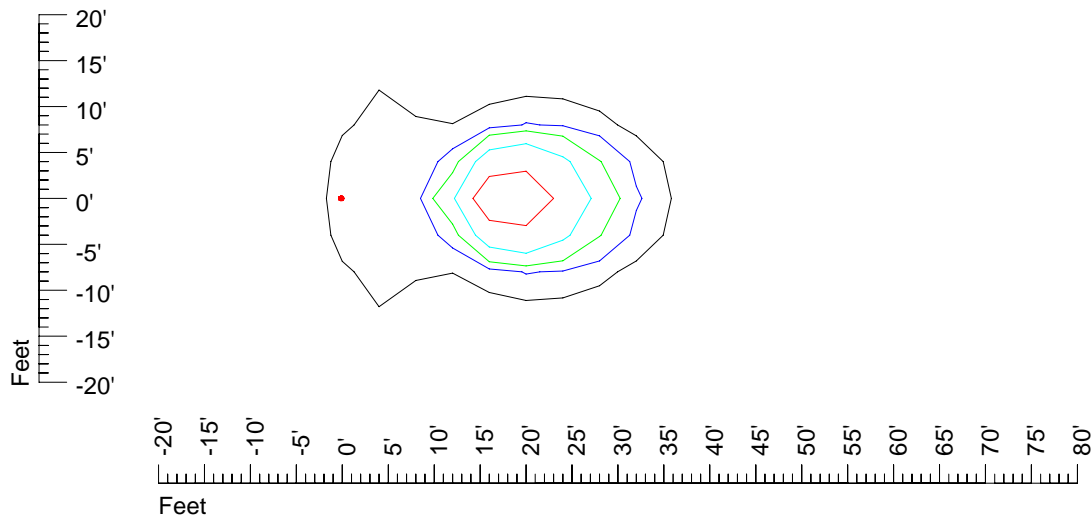

Mounting height 15' Tilt 0°

Mounting height 15' Tilt 30°

Mounting height 15' Tilt 15°

Mounting height 15' Tilt 45°

IES Photometric files 35MR16

Isoline template 20' mounting height

Isoline values — 0.1 fc — 0.25 fc — 0.5 fc — 1.0 fc — 2.0 fc

Mounting height 20' Tilt 0°

Mounting height 20' Tilt 30°

Mounting height 20' Tilt 15°

Mounting height 20' Tilt 45°

IES Photometric files 35MR16

Isoline template 25' mounting height

Isoline values — 0.1 fc — 0.25 fc — 0.5 fc — 1.0 fc — 2.0 fc

Mounting height 25' Tilt 0°

Mounting height 25' Tilt 30°

Mounting height 25' Tilt 15°

Mounting height 25' Tilt 45°

IES Photometric files 35MR16

Isoline template 30' mounting height

Isoline values — 0.1 fc — 0.25 fc — 0.5 fc — 1.0 fc — 2.0 fc