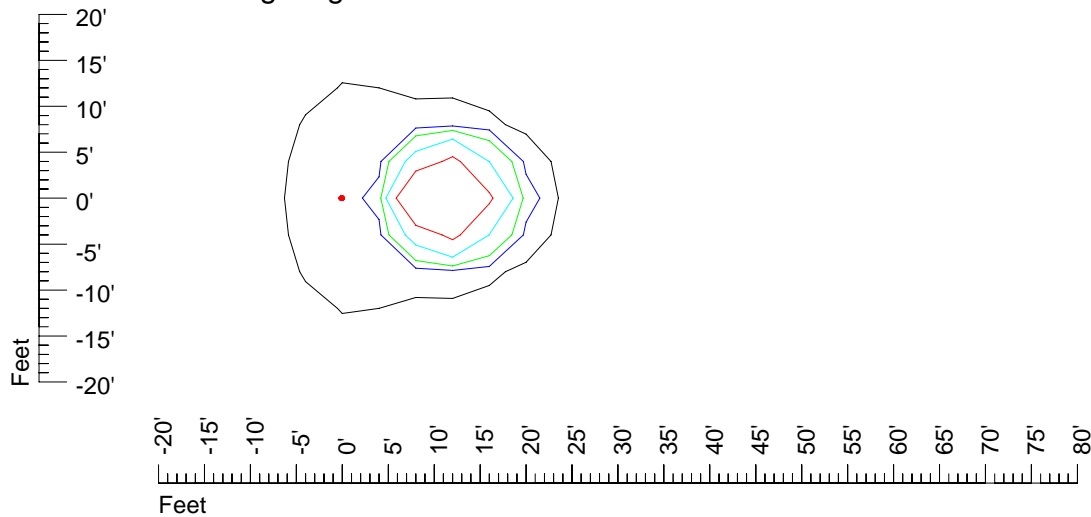

Mounting height 20' Tilt 30°