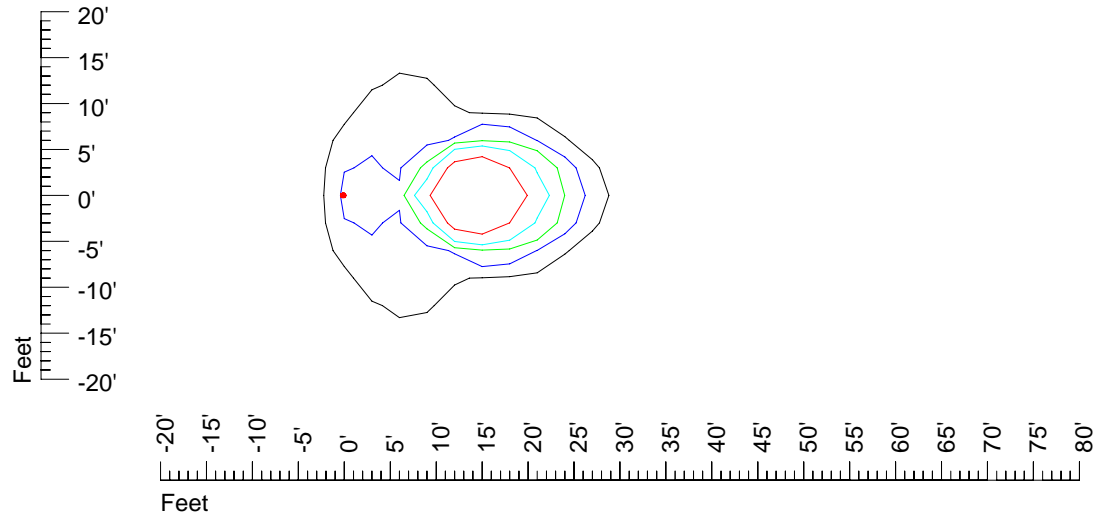

Mounting height 11' Tilt 30°

Mounting height 11' Tilt 15°

Mounting height 11' Tilt 45°

IES Photometric files 35MR16

Isoline template 15' mounting height

Isoline values — 0.1 fc — 0.25 fc — 0.5 fc — 1.0 fc — 2.0 fc

Mounting height 15' Tilt 0°

Mounting height 15' Tilt 30°

Mounting height 15' Tilt 15°

Mounting height 15' Tilt 45°

IES Photometric files 35MR16

Isoline template 20' mounting height

Isoline values — 0.1 fc — 0.25 fc — 0.5 fc — 1.0 fc — 2.0 fc

Mounting height 20' Tilt 0°

Mounting height 20' Tilt 30°

Mounting height 20' Tilt 15°

Mounting height 20' Tilt 45°

IES Photometric files 35MR16

Isoline template 25' mounting height

Isoline values — 0.1 fc — 0.25 fc — 0.5 fc — 1.0 fc — 2.0 fc