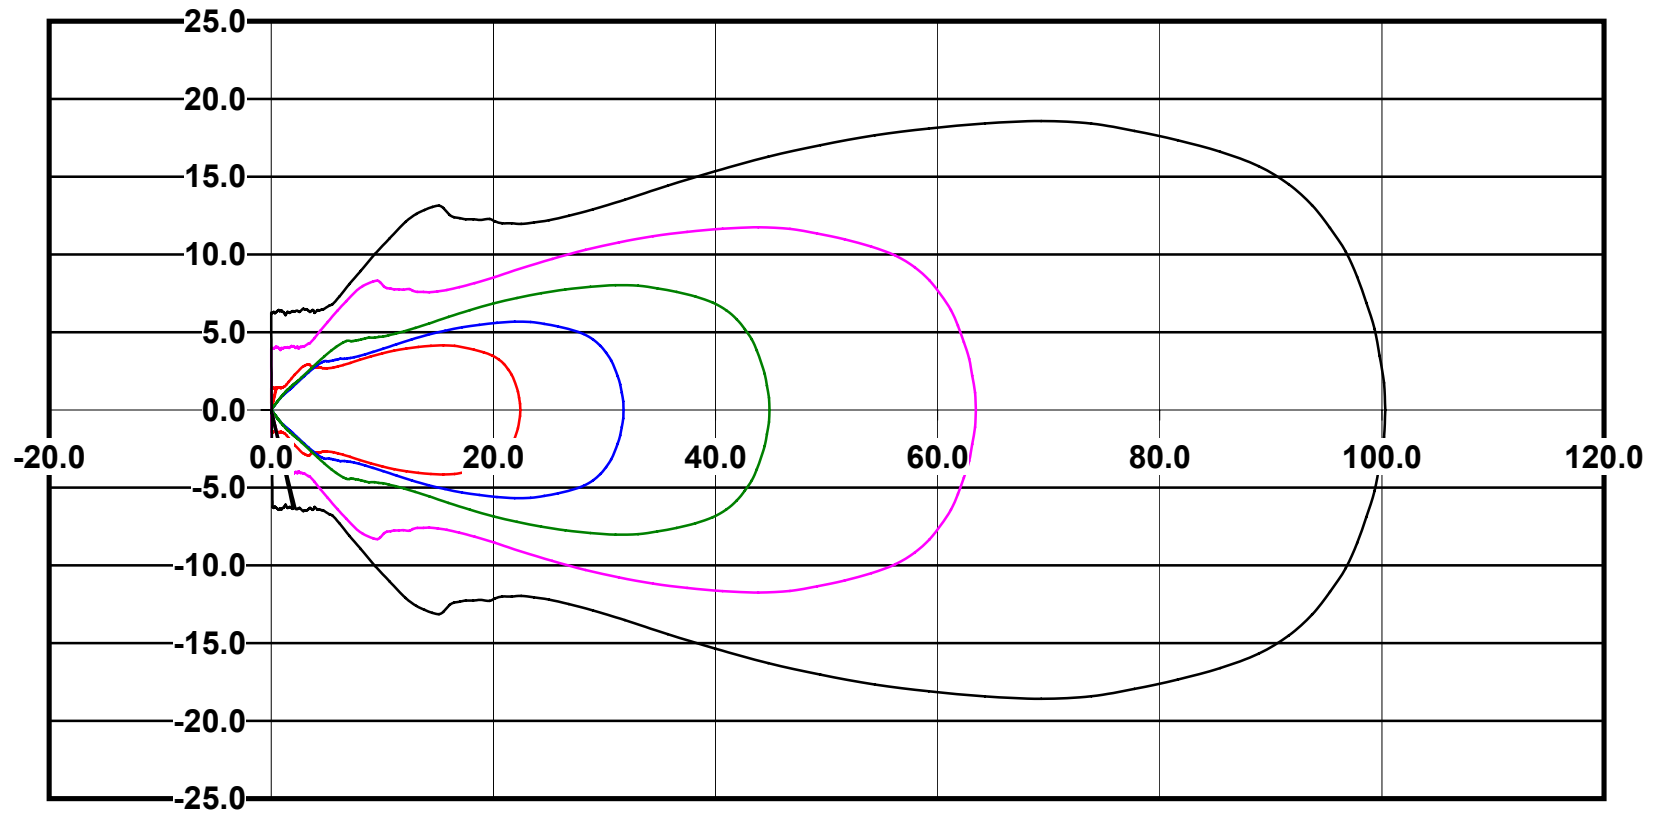

**IES File: ES20W 36D**

**Lighting level in fc / Distance in feet**

Vertical plan 0° to 180°  
Horizontal plan 0°

— 2 fc — 1 fc — 0.5 fc — 0.25 fc — 0.1 fc