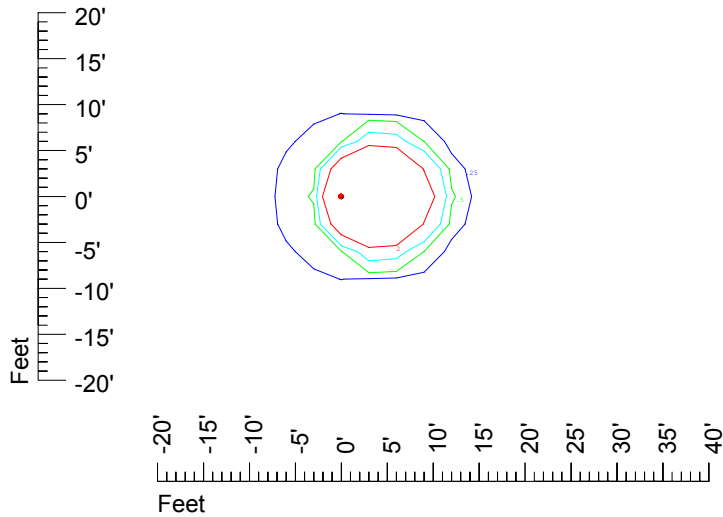

Isoline values — 0.1 fc — 0.25 fc — 0.5 fc — 1.0 fc — 2.0 fc

Mounting height 7' Tilt 0°

Mounting height 7' Tilt 30°

Mounting height 7' Tilt 15°

Mounting height 7' Tilt 45°

IES Photometric files C9728

Isoline template 9' mounting height

Isoline values — 0.1 fc — 0.25 fc — 0.5 fc — 1.0 fc — 2.0 fc

Mounting height 9' Tilt 0°

Mounting height 9' Tilt 30°

Mounting height 9' Tilt 15°

Mounting height 9' Tilt 45°

IES Photometric files C9728

Isoline template 15' mounting height

Isoline values — 0.1 fc — 0.25 fc — 0.5 fc — 1.0 fc — 2.0 fc

Mounting height 15' Tilt 0°

Mounting height 15' Tilt 30°

Mounting height 15' Tilt 15°

Mounting height 15' Tilt 45°

IES Photometric files C9728

Isoline template 20' mounting height

Isoline values — 0.1 fc — 0.25 fc — 0.5 fc — 1.0 fc — 2.0 fc

Mounting height 20' Tilt 0°

Mounting height 20' Tilt 30°

Mounting height 20' Tilt 15°

Mounting height 20' Tilt 45°

IES Photometric files C9728

Isoline template 25' mounting height