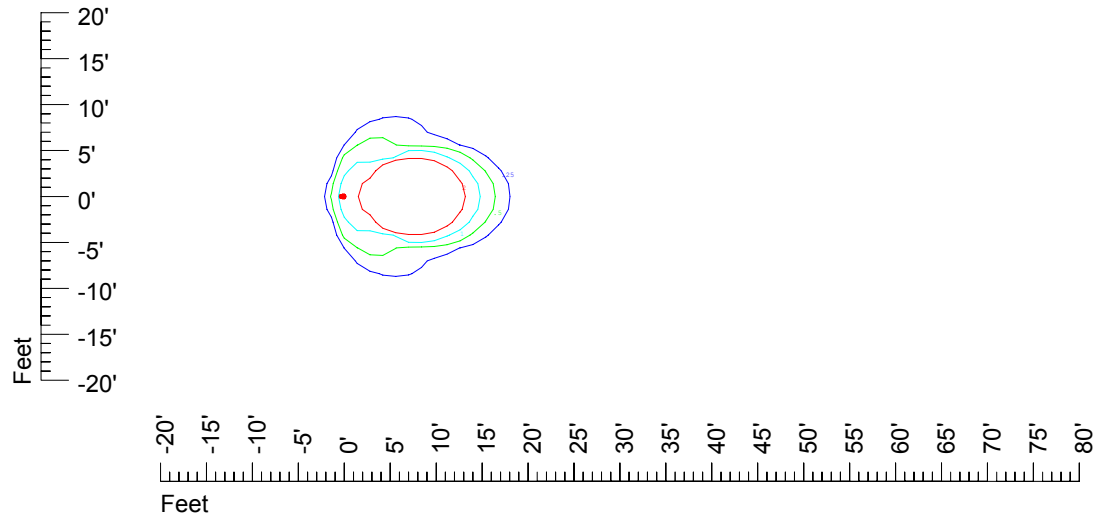

IES File: C9728

Lighting level in fc / Distance in feet

Vertical plan 0° to 180°
Horizontal plan 0°

— 2 fc — 1 fc — 0.5 fc — 0.25 fc — 0.1 fc

IES Photometric files C9728

Isoline template 7' mounting height

Isoline values — 0.1 fc — 0.25 fc — 0.5 fc — 1.0 fc — 2.0 fc

Mounting height 7' Tilt 0°

Mounting height 7' Tilt 30°

Mounting height 7' Tilt 15°

Mounting height 7' Tilt 45°

IES Photometric files C9728

Isoline template 9' mounting height

Isoline values — 0.1 fc — 0.25 fc — 0.5 fc — 1.0 fc — 2.0 fc

Mounting height 9' Tilt 0°

Mounting height 9' Tilt 30°

Mounting height 9' Tilt 15°

Mounting height 9' Tilt 45°

IES Photometric files C9728

Isoline template 15' mounting height