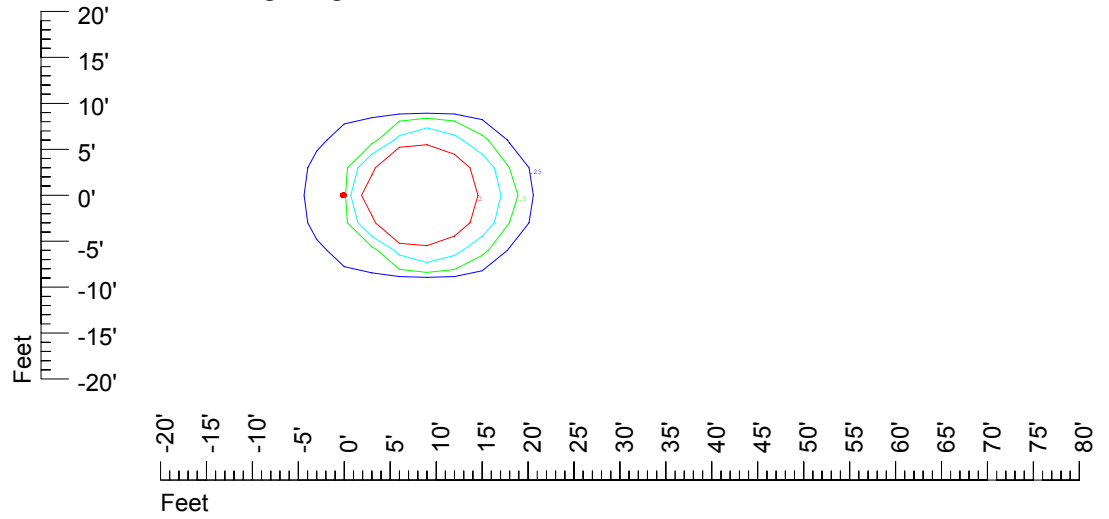

Isoline values — 0.1 fc — 0.25 fc — 0.5 fc — 1.0 fc — 2.0 fc

Mounting height 7' Tilt 0°

Mounting height 7' Tilt 30°

Mounting height 7' Tilt 15°

Mounting height 7' Tilt 45°

IES Photometric files C9728

Isoline template 9' mounting height

Isoline values — 0.1 fc — 0.25 fc — 0.5 fc — 1.0 fc — 2.0 fc

Mounting height 9' Tilt 0°

Mounting height 9' Tilt 30°

Mounting height 9' Tilt 15°

Mounting height 9' Tilt 45°

IES Photometric files C9728

Isoline template 15' mounting height

Isoline values — 0.1 fc — 0.25 fc — 0.5 fc — 1.0 fc — 2.0 fc

Mounting height 15' Tilt 0°

Mounting height 15' Tilt 30°

Mounting height 15' Tilt 15°

Mounting height 15' Tilt 45°

IES Photometric files C9728

Isoline template 20' mounting height