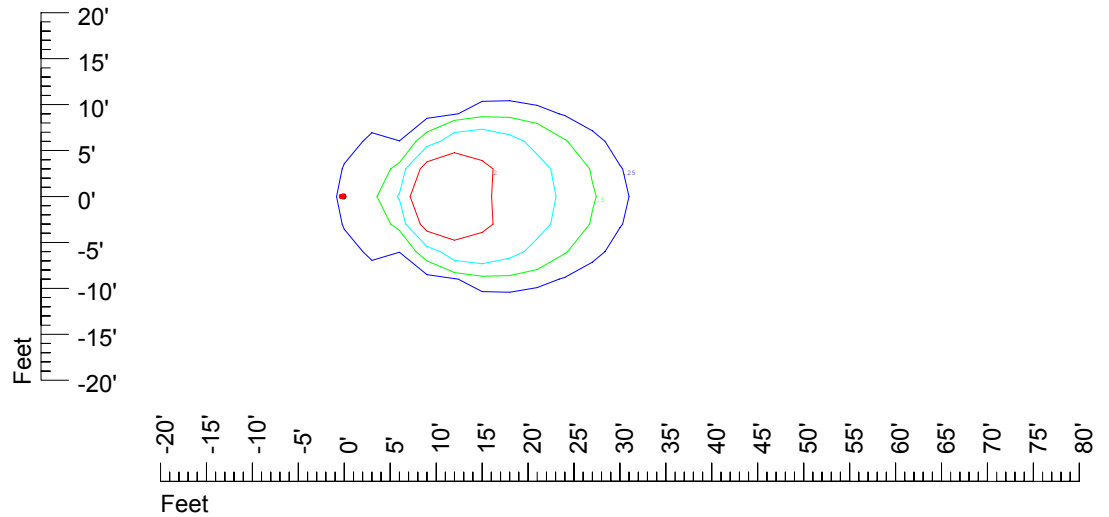

Isoline values — 0.1 fc — 0.25 fc — 0.5 fc — 1.0 fc — 2.0 fc

Mounting height 7' Tilt 0°

Mounting height 7' Tilt 30°

Mounting height 7' Tilt 15°

Mounting height 7' Tilt 45°

IES Photometric files C9728

Isoline template 9' mounting height

Isoline values — 0.1 fc — 0.25 fc — 0.5 fc — 1.0 fc — 2.0 fc

Mounting height 9' Tilt 0°

Mounting height 9' Tilt 30°

Mounting height 9' Tilt 15°

Mounting height 9' Tilt 45°

IES Photometric files C9728

Isoline template 15' mounting height

Isoline values — 0.1 fc — 0.25 fc — 0.5 fc — 1.0 fc — 2.0 fc

Mounting height 15' Tilt 0°

Mounting height 15' Tilt 30°

Mounting height 15' Tilt 15°

Mounting height 15' Tilt 45°

IES Photometric files C9728

Isoline template 20' mounting height

Isoline values — 0.1 fc — 0.25 fc — 0.5 fc — 1.0 fc — 2.0 fc

Mounting height 20' Tilt 0°

Mounting height 20' Tilt 30°

Mounting height 20' Tilt 15°

Mounting height 20' Tilt 45°

IES Photometric files C9728

Isoline template 25' mounting height