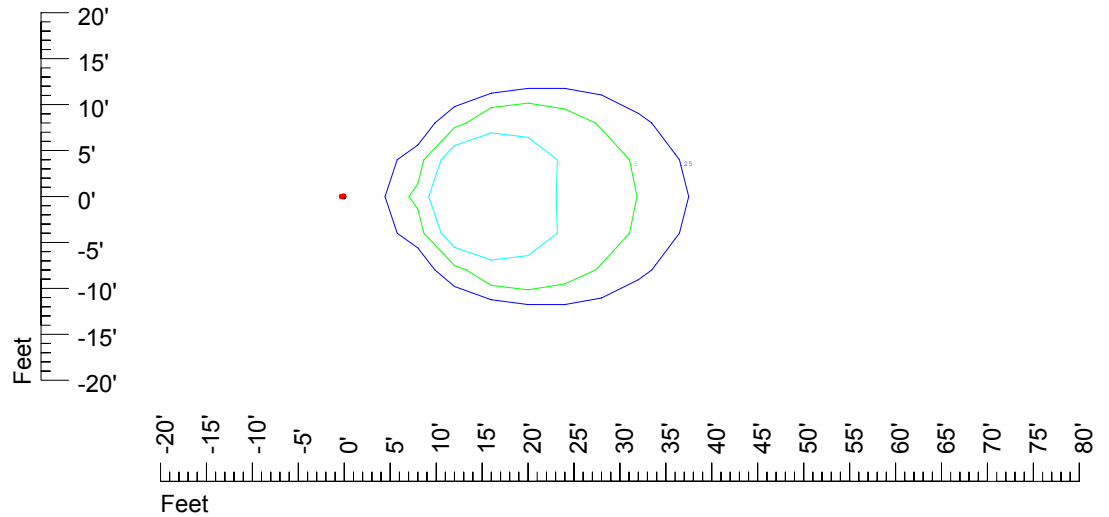

Isoline values — 0.1 fc — 0.25 fc — 0.5 fc — 1.0 fc — 2.0 fc

Mounting height 15' Tilt 0°

Mounting height 15' Tilt 30°

Mounting height 15' Tilt 15°

Mounting height 15' Tilt 45°

IES Photometric files C9728

Isoline template 20' mounting height

Isoline values — 0.1 fc — 0.25 fc — 0.5 fc — 1.0 fc — 2.0 fc

Mounting height 20' Tilt 0°

Mounting height 20' Tilt 30°

Mounting height 20' Tilt 15°

Mounting height 20' Tilt 45°

IES Photometric files C9728

Isoline template 25' mounting height

Isoline values — 0.1 fc — 0.25 fc — 0.5 fc — 1.0 fc — 2.0 fc

Mounting height 25' Tilt 0°

Mounting height 25' Tilt 30°

Mounting height 25' Tilt 15°

Mounting height 25' Tilt 45°

IES Photometric files C9728

Isoline template 30' mounting height