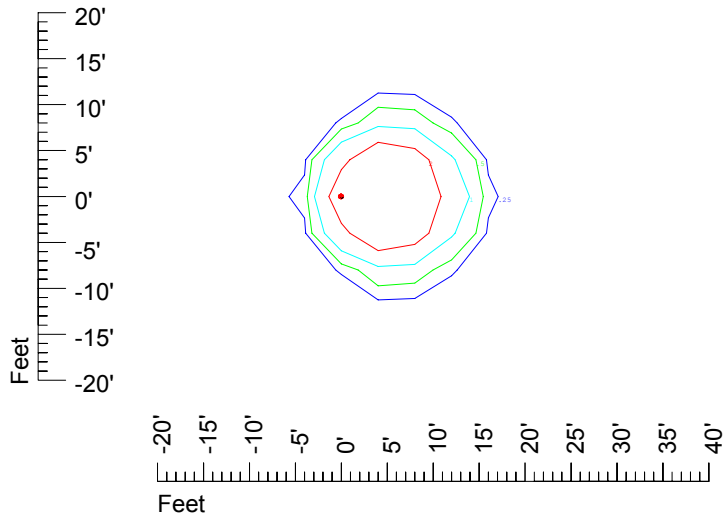

Isoline values — 0.1 fc — 0.25 fc — 0.5 fc — 1.0 fc — 2.0 fc

Mounting height 7' Tilt 0°

Mounting height 7' Tilt 30°

Mounting height 7' Tilt 15°

Mounting height 7' Tilt 45°

IES Photometric files C9728

Isoline template 9' mounting height

Isoline values — 0.1 fc — 0.25 fc — 0.5 fc — 1.0 fc — 2.0 fc

Mounting height 15' Tilt 0°

Mounting height 15' Tilt 30°

Mounting height 15' Tilt 15°

Mounting height 15' Tilt 45°

IES Photometric files C9728

Isoline template 20' mounting height

Isoline values — 0.1 fc — 0.25 fc — 0.5 fc — 1.0 fc — 2.0 fc

Mounting height 20' Tilt 0°

Mounting height 20' Tilt 30°

Mounting height 20' Tilt 15°

Mounting height 20' Tilt 45°

IES Photometric files C9728

Isoline template 25' mounting height

Isoline values — 0.1 fc — 0.25 fc — 0.5 fc — 1.0 fc — 2.0 fc

Mounting height 25' Tilt 0°

Mounting height 25' Tilt 30°

Mounting height 25' Tilt 15°

Mounting height 25' Tilt 45°

IES Photometric files C9728

Isoline template 30' mounting height