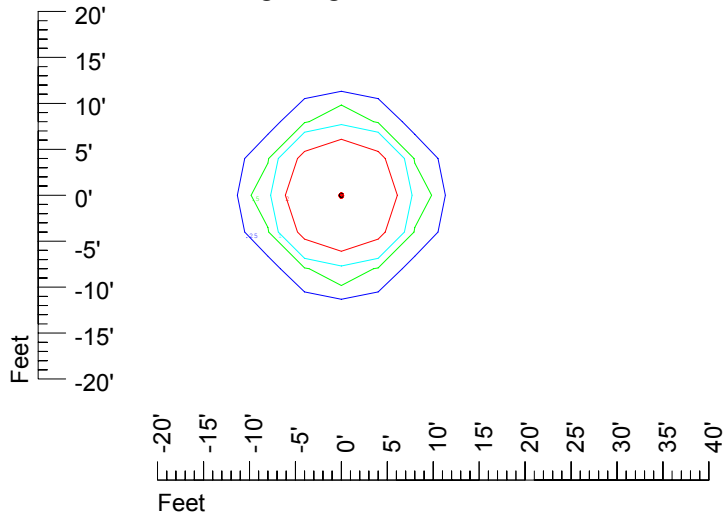

Isoline values — 0.1 fc — 0.25 fc — 0.5 fc — 1.0 fc — 2.0 fc

Mounting height 7' Tilt 0°

Mounting height 7' Tilt 30°

Mounting height 7' Tilt 15°

Mounting height 7' Tilt 45°

IES Photometric files C9728

Isoline template 9' mounting height

Isoline values — 0.1 fc — 0.25 fc — 0.5 fc — 1.0 fc — 2.0 fc

Mounting height 9' Tilt 0°

Mounting height 9' Tilt 30°

Mounting height 9' Tilt 15°

Mounting height 9' Tilt 45°

IES Photometric files C9728

Isoline template 15' mounting height

Isoline values — 0.1 fc — 0.25 fc — 0.5 fc — 1.0 fc — 2.0 fc

Mounting height 15' Tilt 0°

Mounting height 15' Tilt 30°

Mounting height 15' Tilt 15°

Mounting height 15' Tilt 45°

IES Photometric files C9728

Isoline template 20' mounting height

Isoline values — 0.1 fc — 0.25 fc — 0.5 fc — 1.0 fc — 2.0 fc

Mounting height 20' Tilt 0°

Mounting height 20' Tilt 30°

Mounting height 20' Tilt 15°

Mounting height 20' Tilt 45°

IES Photometric files C9728

Isoline template 25' mounting height