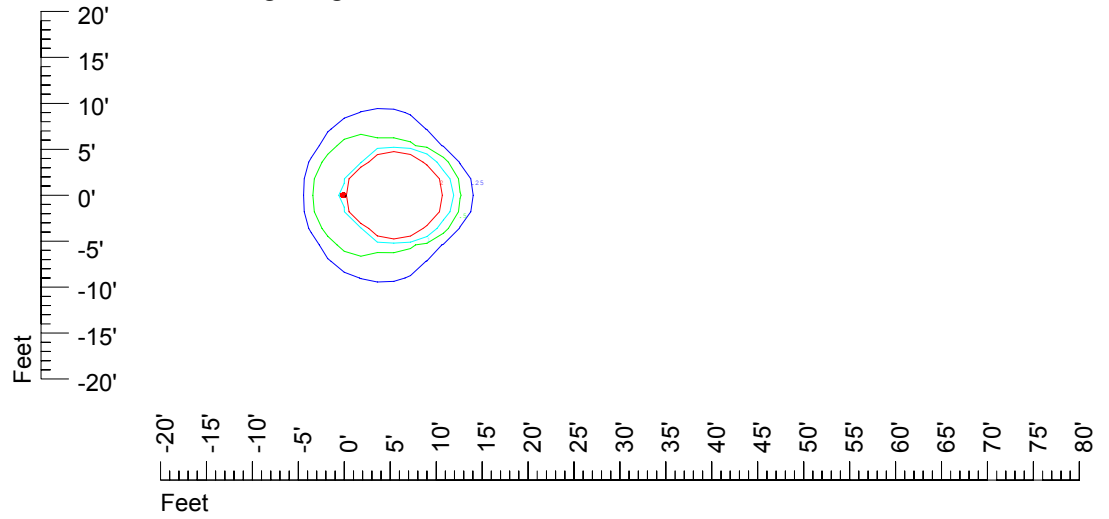

Isoline values — 0.1 fc — 0.25 fc — 0.5 fc — 1.0 fc — 2.0 fc

Mounting height 7' Tilt 0°

Mounting height 7' Tilt 30°

Mounting height 7' Tilt 15°

Mounting height 7' Tilt 45°

IES Photometric files C9728

Isoline template 9' mounting height

Isoline values — 0.1 fc — 0.25 fc — 0.5 fc — 1.0 fc — 2.0 fc

Mounting height 9' Tilt 0°

Mounting height 9' Tilt 30°

Mounting height 9' Tilt 15°

Mounting height 9' Tilt 45°

IES Photometric files C9728

Isoline template 15' mounting height