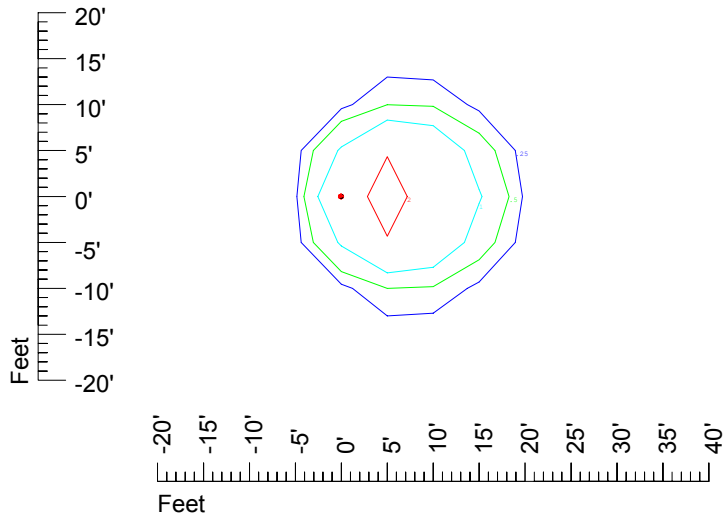

Isoline values — 0.1 fc — 0.25 fc — 0.5 fc — 1.0 fc — 2.0 fc

Mounting height 15' Tilt 0°

Mounting height 15' Tilt 30°

Mounting height 15' Tilt 15°

Mounting height 15' Tilt 45°

IES Photometric files C9728

Isoline template 20' mounting height

Isoline values — 0.1 fc — 0.25 fc — 0.5 fc — 1.0 fc — 2.0 fc

Mounting height 20' Tilt 0°

Mounting height 20' Tilt 30°

Mounting height 20' Tilt 15°

Mounting height 20' Tilt 45°

IES Photometric files C9728

Isoline template 25' mounting height

Isoline values — 0.1 fc — 0.25 fc — 0.5 fc — 1.0 fc — 2.0 fc

Mounting height 25' Tilt 0°

Mounting height 25' Tilt 30°

Mounting height 25' Tilt 15°

Mounting height 25' Tilt 45°

IES Photometric files C9728

Isoline template 30' mounting height

Isoline values — 0.1 fc — 0.25 fc — 0.5 fc — 1.0 fc — 2.0 fc

Mounting height 30' Tilt 0°

Mounting height 30' Tilt 30°

Mounting height 30' Tilt 15°

Mounting height 30' Tilt 45°