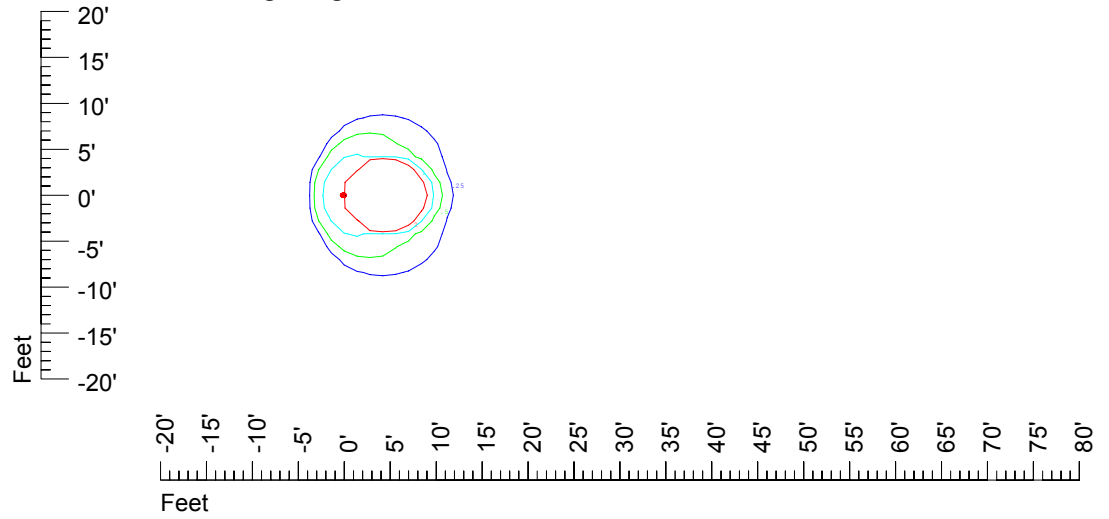

IES File: C9728

Lighting level in fc / Distance in feet

Vertical plan 0° to 180°
Horizontal plan 0°

— 2 fc — 1 fc — 0.5 fc — 0.25 fc — 0.1 fc

IES Photometric files C9728

Isoline template 7' mounting height

Isoline values — 0.1 fc — 0.25 fc — 0.5 fc — 1.0 fc — 2.0 fc

Mounting height 7' Tilt 0°

Mounting height 7' Tilt 30°

Mounting height 7' Tilt 15°

Mounting height 7' Tilt 45°

IES Photometric files C9728

Isoline template 9' mounting height

Isoline values — 0.1 fc — 0.25 fc — 0.5 fc — 1.0 fc — 2.0 fc

Mounting height 9' Tilt 0°

Mounting height 9' Tilt 30°

Mounting height 9' Tilt 15°

Mounting height 9' Tilt 45°

IES Photometric files C9728

Isoline template 15' mounting height