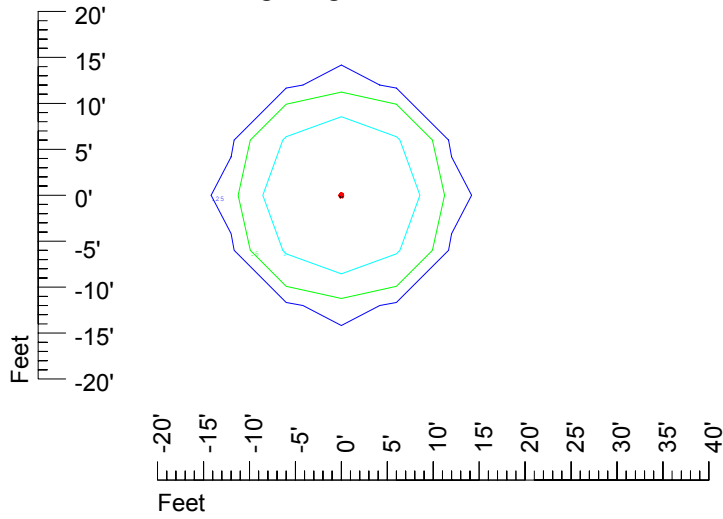

IES Photometric files C9728

Isoline template 30' mounting height

Isoline values — 0.1 fc — 0.25 fc — 0.5 fc — 1.0 fc — 2.0 fc

Mounting height 30' Tilt 0°