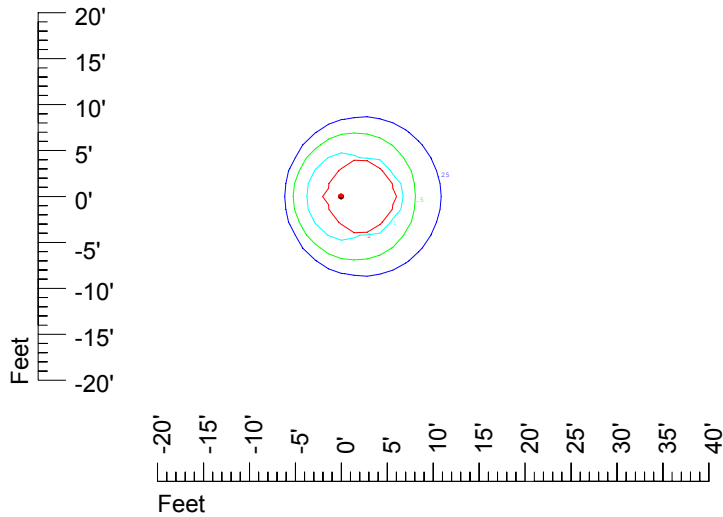

IES File: C9728

Lighting level in fc / Distance in feet

Vertical plan 0° to 180°
Horizontal plan 0°

— 2 fc — 1 fc — 0.5 fc — 0.25 fc — 0.1 fc

IES Photometric files C9728

Isoline template 7' mounting height

Isoline values — 0.1 fc — 0.25 fc — 0.5 fc — 1.0 fc — 2.0 fc

Mounting height 7' Tilt 0°

Mounting height 7' Tilt 30°

Mounting height 7' Tilt 15°

Mounting height 7' Tilt 45°

IES Photometric files C9728

Isoline template 9' mounting height

Isoline values — 0.1 fc — 0.25 fc — 0.5 fc — 1.0 fc — 2.0 fc

Mounting height 9' Tilt 0°

Mounting height 9' Tilt 30°

Mounting height 9' Tilt 15°

Mounting height 9' Tilt 45°

IES Photometric files C9728

Isoline template 15' mounting height

Isoline values — 0.1 fc — 0.25 fc — 0.5 fc — 1.0 fc — 2.0 fc

Mounting height 15' Tilt 0°

Mounting height 15' Tilt 30°

Mounting height 15' Tilt 15°

Mounting height 15' Tilt 45°

IES Photometric files C9728

Isoline template 20' mounting height