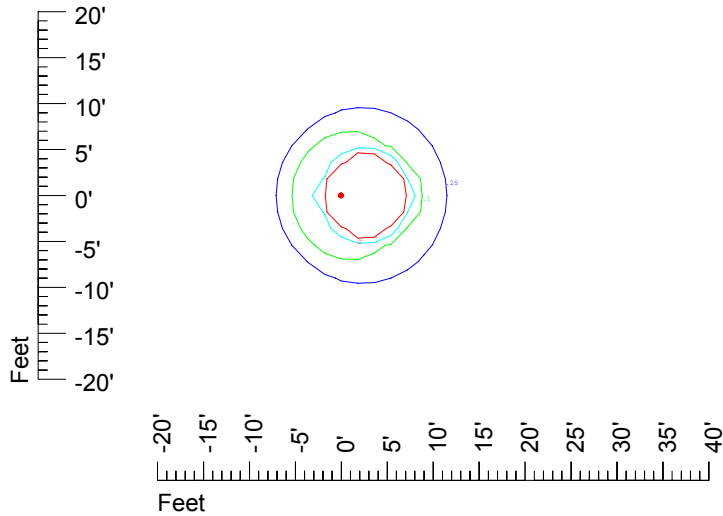

Isoline values — 0.1 fc — 0.25 fc — 0.5 fc — 1.0 fc — 2.0 fc

Mounting height 7' Tilt 0°

Mounting height 7' Tilt 30°

Mounting height 7' Tilt 15°

Mounting height 7' Tilt 45°

IES Photometric files C9728

Isoline template 9' mounting height

Isoline values — 0.1 fc — 0.25 fc — 0.5 fc — 1.0 fc — 2.0 fc

Mounting height 9' Tilt 0°

Mounting height 9' Tilt 30°

Mounting height 9' Tilt 15°

Mounting height 9' Tilt 45°

IES Photometric files C9728

Isoline template 15' mounting height

Isoline values — 0.1 fc — 0.25 fc — 0.5 fc — 1.0 fc — 2.0 fc

Mounting height 15' Tilt 0°

Mounting height 15' Tilt 30°

Mounting height 15' Tilt 15°

Mounting height 15' Tilt 45°

IES Photometric files C9728

Isoline template 20' mounting height

Isoline values — 0.1 fc — 0.25 fc — 0.5 fc — 1.0 fc — 2.0 fc

Mounting height 20' Tilt 0°

Mounting height 20' Tilt 30°

Mounting height 20' Tilt 15°

Mounting height 20' Tilt 45°

IES Photometric files C9728

Isoline template 25' mounting height