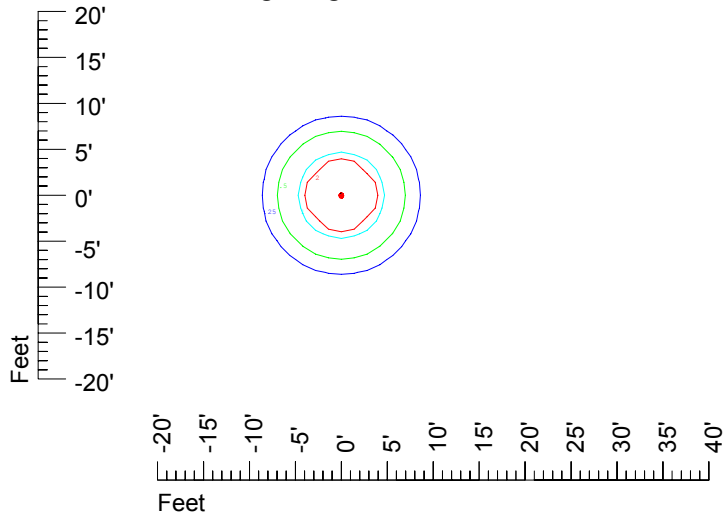

IES File: C9728

Lighting level in fc / Distance in feet

Vertical plan 0° to 180°
Horizontal plan 0°

— 2 fc — 1 fc — 0.5 fc — 0.25 fc — 0.1 fc

IES Photometric files C9728

Isoline template 7' mounting height

Isoline values — 0.1 fc — 0.25 fc — 0.5 fc — 1.0 fc — 2.0 fc

Mounting height 7' Tilt 0°

Mounting height 7' Tilt 30°

Mounting height 7' Tilt 15°

Mounting height 7' Tilt 45°

IES Photometric files C9728

Isoline template 9' mounting height

Isoline values — 0.1 fc — 0.25 fc — 0.5 fc — 1.0 fc — 2.0 fc

Mounting height 9' Tilt 0°

Mounting height 9' Tilt 30°

Mounting height 9' Tilt 15°

Mounting height 9' Tilt 45°

IES Photometric files C9728

Isoline template 15' mounting height

Isoline values — 0.1 fc — 0.25 fc — 0.5 fc — 1.0 fc — 2.0 fc

Mounting height 20' Tilt 0°

Mounting height 20' Tilt 30°

Mounting height 20' Tilt 15°

Mounting height 20' Tilt 45°

IES Photometric files C9728

Isoline template 25' mounting height