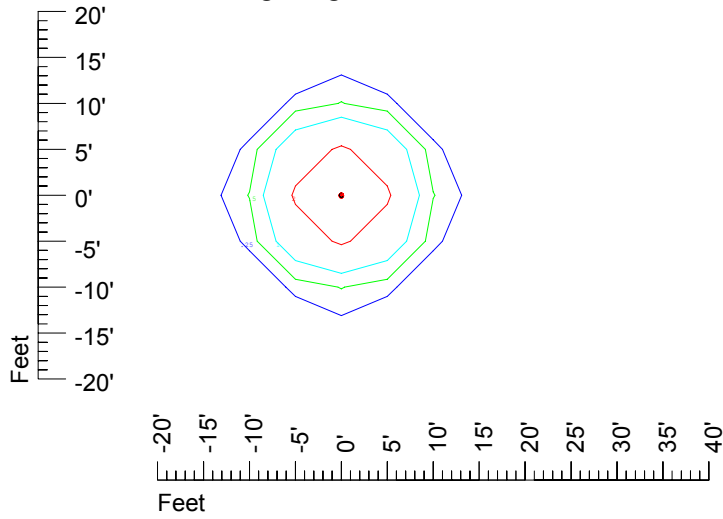

Isoline values — 0.1 fc — 0.25 fc — 0.5 fc — 1.0 fc — 2.0 fc

Mounting height 7' Tilt 0°

Mounting height 7' Tilt 30°

Mounting height 7' Tilt 15°

Mounting height 7' Tilt 45°

IES Photometric files C9728

Isoline template 9' mounting height

Isoline values — 0.1 fc — 0.25 fc — 0.5 fc — 1.0 fc — 2.0 fc

Mounting height 15' Tilt 0°

Mounting height 15' Tilt 30°

Mounting height 15' Tilt 15°

Mounting height 15' Tilt 45°

IES Photometric files C9728

Isoline template 20' mounting height

Isoline values — 0.1 fc — 0.25 fc — 0.5 fc — 1.0 fc — 2.0 fc

Mounting height 20' Tilt 0°

Mounting height 20' Tilt 30°

Mounting height 20' Tilt 15°

Mounting height 20' Tilt 45°

IES Photometric files C9728

Isoline template 25' mounting height

Isoline values — 0.1 fc — 0.25 fc — 0.5 fc — 1.0 fc — 2.0 fc

Mounting height 25' Tilt 0°

Mounting height 25' Tilt 30°

Mounting height 25' Tilt 15°

Mounting height 25' Tilt 45°

IES Photometric files C9728

Isoline template 30' mounting height