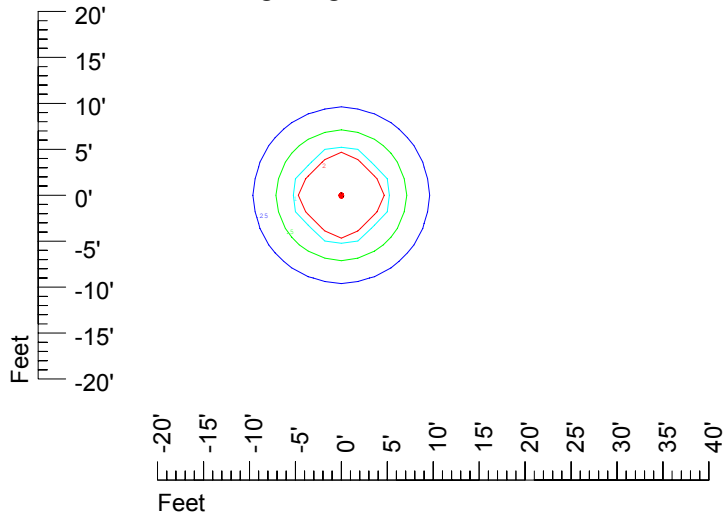

IES File: C9728

Lighting level in fc / Distance in feet

Vertical plan 0° to 180°
Horizontal plan 0°

— 2 fc — 1 fc — 0.5 fc — 0.25 fc — 0.1 fc

IES Photometric files C9728

Isoline template 7' mounting height

Isoline values — 0.1 fc — 0.25 fc — 0.5 fc — 1.0 fc — 2.0 fc

Mounting height 7' Tilt 0°

Mounting height 7' Tilt 30°

Mounting height 7' Tilt 15°

Mounting height 7' Tilt 45°

IES Photometric files C9728

Isoline template 9' mounting height

Isoline values — 0.1 fc — 0.25 fc — 0.5 fc — 1.0 fc — 2.0 fc

Mounting height 9' Tilt 0°

Mounting height 9' Tilt 30°

Mounting height 9' Tilt 15°

Mounting height 9' Tilt 45°

IES Photometric files C9728

Isoline template 15' mounting height

Isoline values — 0.1 fc — 0.25 fc — 0.5 fc — 1.0 fc — 2.0 fc

Mounting height 15' Tilt 0°

Mounting height 15' Tilt 30°

Mounting height 15' Tilt 15°

Mounting height 15' Tilt 45°

IES Photometric files C9728

Isoline template 20' mounting height