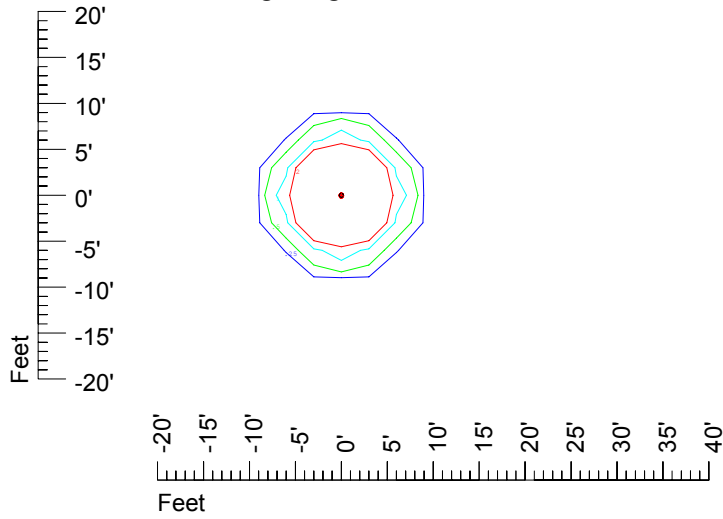

IES File: C9728

Lighting level in fc / Distance in feet

Vertical plan 0° to 180°
Horizontal plan 0°

— 2 fc — 1 fc — 0.5 fc — 0.25 fc — 0.1 fc

IES Photometric files C9728

Isoline template 7' mounting height

Isoline values — 0.1 fc — 0.25 fc — 0.5 fc — 1.0 fc — 2.0 fc

Mounting height 7' Tilt 0°

Mounting height 7' Tilt 30°

Mounting height 7' Tilt 15°

Mounting height 7' Tilt 45°

IES Photometric files C9728

Isoline template 9' mounting height

Isoline values — 0.1 fc — 0.25 fc — 0.5 fc — 1.0 fc — 2.0 fc

Mounting height 9' Tilt 0°

Mounting height 9' Tilt 30°

Mounting height 9' Tilt 15°

Mounting height 9' Tilt 45°

IES Photometric files C9728

Isoline template 15' mounting height

Isoline values — 0.1 fc — 0.25 fc — 0.5 fc — 1.0 fc — 2.0 fc

Mounting height 15' Tilt 0°

Mounting height 15' Tilt 30°

Mounting height 15' Tilt 15°

Mounting height 15' Tilt 45°

IES Photometric files C9728

Isoline template 20' mounting height