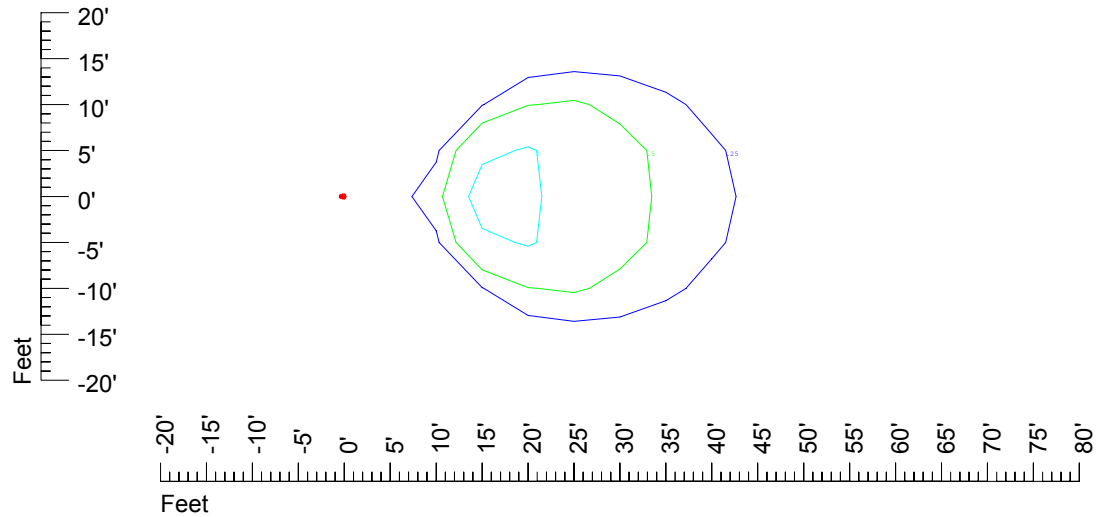

Isoline values — 0.1 fc — 0.25 fc — 0.5 fc — 1.0 fc — 2.0 fc

Mounting height 20' Tilt 0°

Mounting height 20' Tilt 30°

Mounting height 20' Tilt 15°

Mounting height 20' Tilt 45°

IES Photometric files C9728

Isoline template 25' mounting height

Isoline values — 0.1 fc — 0.25 fc — 0.5 fc — 1.0 fc — 2.0 fc

Mounting height 25' Tilt 0°

Mounting height 25' Tilt 30°

Mounting height 25' Tilt 15°

Mounting height 25' Tilt 45°

IES Photometric files C9728

Isoline template 30' mounting height

Isoline values — 0.1 fc — 0.25 fc — 0.5 fc — 1.0 fc — 2.0 fc

Mounting height 30' Tilt 0°

Mounting height 30' Tilt 30°

Mounting height 30' Tilt 15°

Mounting height 30' Tilt 45°