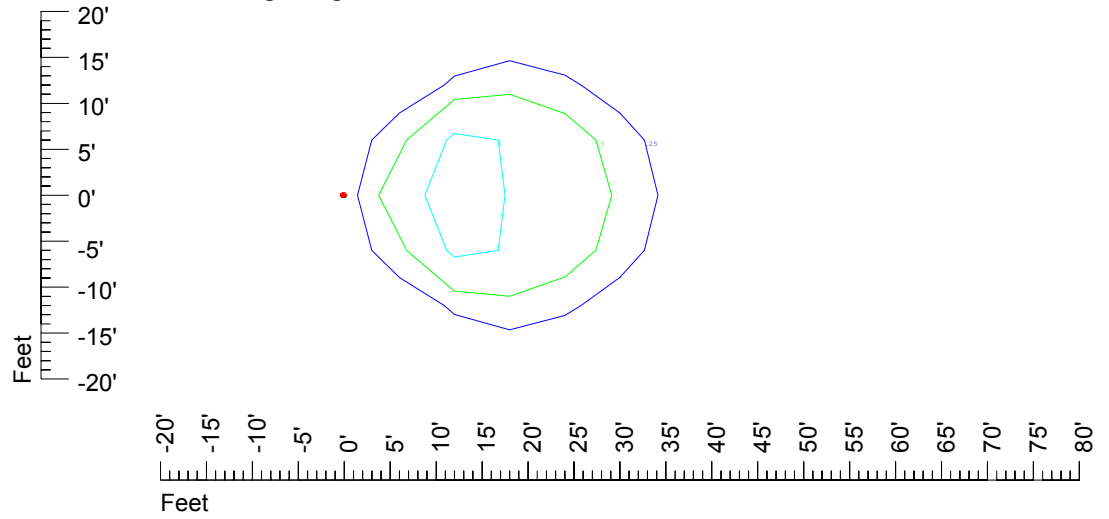

Isoline values — 0.1 fc — 0.25 fc — 0.5 fc — 1.0 fc — 2.0 fc

Mounting height 15' Tilt 0°

Mounting height 15' Tilt 30°

Mounting height 15' Tilt 15°

Mounting height 15' Tilt 45°

IES Photometric files C9728

Isoline template 20' mounting height

Isoline values — 0.1 fc — 0.25 fc — 0.5 fc — 1.0 fc — 2.0 fc

Mounting height 20' Tilt 0°

Mounting height 20' Tilt 30°

Mounting height 20' Tilt 15°

Mounting height 20' Tilt 45°

IES Photometric files C9728

Isoline template 25' mounting height

Isoline values — 0.1 fc — 0.25 fc — 0.5 fc — 1.0 fc — 2.0 fc

Mounting height 25' Tilt 0°

Mounting height 25' Tilt 30°

Mounting height 25' Tilt 15°

Mounting height 25' Tilt 45°

IES Photometric files C9728

Isoline template 30' mounting height

Isoline values — 0.1 fc — 0.25 fc — 0.5 fc — 1.0 fc — 2.0 fc

Mounting height 30' Tilt 0°

Mounting height 30' Tilt 30°

Mounting height 30' Tilt 15°

Mounting height 30' Tilt 45°