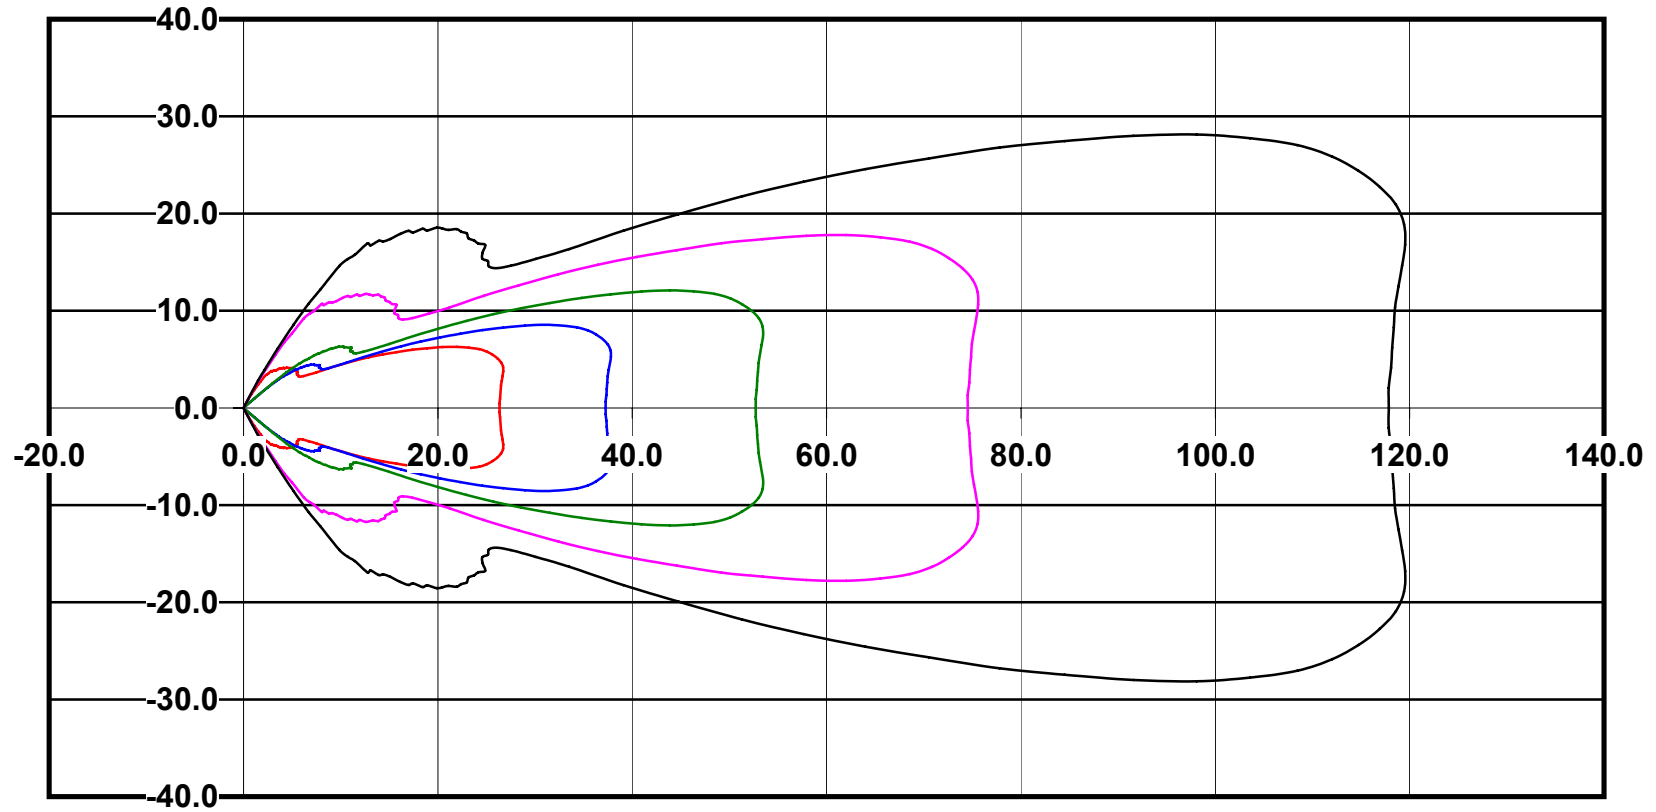

IES File: C9728

Lighting level in fc / Distance in feet

Vertical plan 0° to 180°
Horizontal plan 0°

— 2 fc — 1 fc — 0.5 fc — 0.25 fc — 0.1 fc

IES Photometric files C9728

Isoline template 7' mounting height

Isoline values — 0.1 fc — 0.25 fc — 0.5 fc — 1.0 fc — 2.0 fc

Mounting height 7' Tilt 0°

Mounting height 7' Tilt 30°

Mounting height 7' Tilt 15°

Mounting height 7' Tilt 45°

IES Photometric files C9728

Isoline template 9' mounting height

Isoline values — 0.1 fc — 0.25 fc — 0.5 fc — 1.0 fc — 2.0 fc

Mounting height 9' Tilt 0°

Mounting height 9' Tilt 30°

Mounting height 9' Tilt 15°

Mounting height 9' Tilt 45°

IES Photometric files C9728

Isoline template 15' mounting height

Isoline values — 0.1 fc — 0.25 fc — 0.5 fc — 1.0 fc — 2.0 fc

Mounting height 15' Tilt 0°

Mounting height 15' Tilt 30°

Mounting height 15' Tilt 15°

Mounting height 15' Tilt 45°

IES Photometric files C9728

Isoline template 20' mounting height