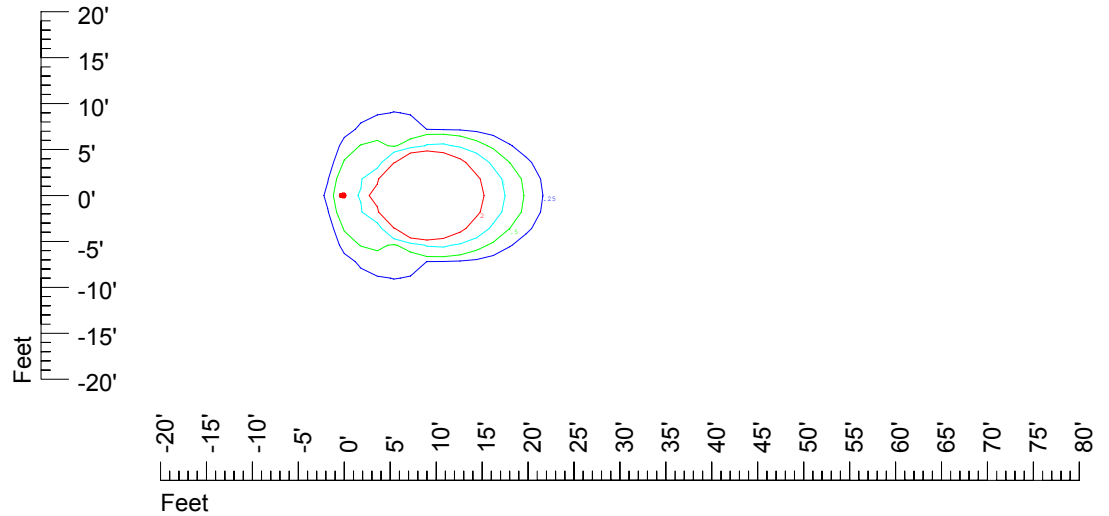

Isoline values — 0.1 fc — 0.25 fc — 0.5 fc — 1.0 fc — 2.0 fc

Mounting height 7' Tilt 0°

Mounting height 7' Tilt 30°

Mounting height 7' Tilt 15°

Mounting height 7' Tilt 45°

IES Photometric files C9728

Isoline template 9' mounting height

Isoline values — 0.1 fc — 0.25 fc — 0.5 fc — 1.0 fc — 2.0 fc

Mounting height 9' Tilt 0°

Mounting height 9' Tilt 30°

Mounting height 9' Tilt 15°

Mounting height 9' Tilt 45°

IES Photometric files C9728

Isoline template 15' mounting height

Isoline values — 0.1 fc — 0.25 fc — 0.5 fc — 1.0 fc — 2.0 fc

Mounting height 15' Tilt 0°

Mounting height 15' Tilt 30°

Mounting height 15' Tilt 15°

Mounting height 15' Tilt 45°

IES Photometric files C9728

Isoline template 20' mounting height