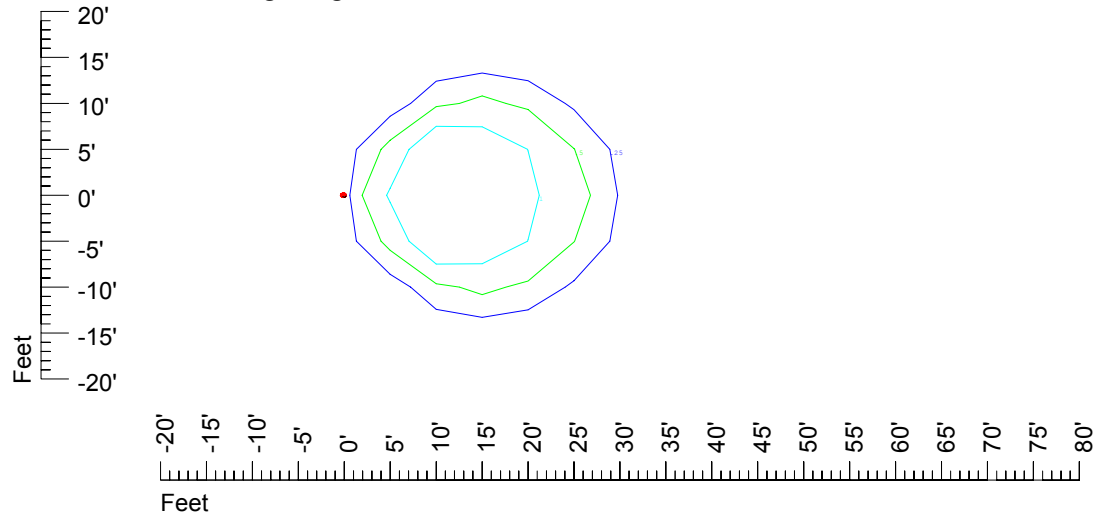

Isoline values — 0.1 fc — 0.25 fc — 0.5 fc — 1.0 fc — 2.0 fc

Mounting height 15' Tilt 0°

Mounting height 15' Tilt 30°

Mounting height 15' Tilt 15°

Mounting height 15' Tilt 45°

IES Photometric files C9728

Isoline template 20' mounting height

Isoline values — 0.1 fc — 0.25 fc — 0.5 fc — 1.0 fc — 2.0 fc

Mounting height 20' Tilt 0°

Mounting height 20' Tilt 30°

Mounting height 20' Tilt 15°

Mounting height 20' Tilt 45°

IES Photometric files C9728

Isoline template 25' mounting height

Isoline values — 0.1 fc — 0.25 fc — 0.5 fc — 1.0 fc — 2.0 fc

Mounting height 25' Tilt 0°

Mounting height 25' Tilt 30°

Mounting height 25' Tilt 15°

Mounting height 25' Tilt 45°

IES Photometric files C9728

Isoline template 30' mounting height