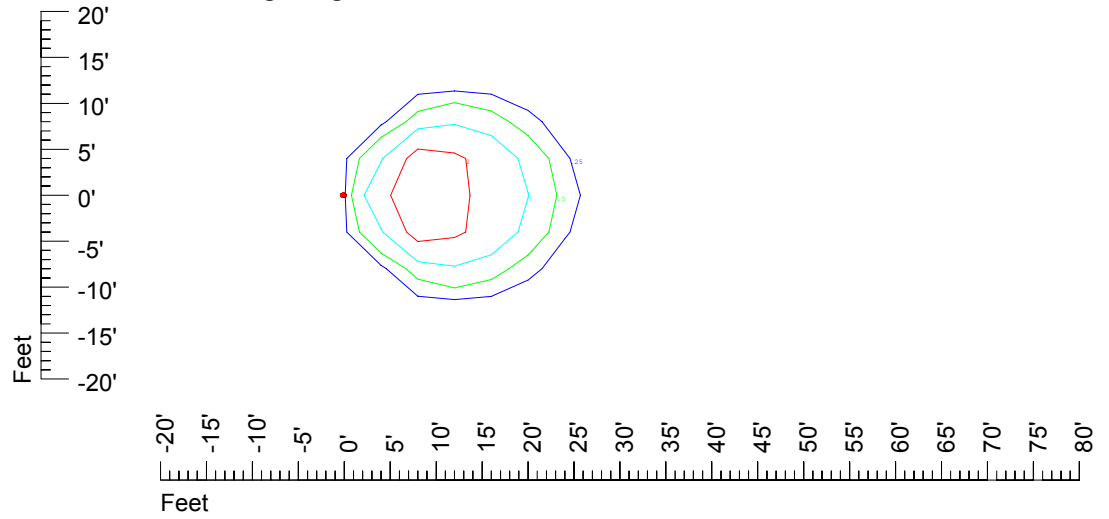

Isoline values — 0.1 fc — 0.25 fc — 0.5 fc — 1.0 fc — 2.0 fc

Mounting height 9' Tilt 0°

Mounting height 9' Tilt 30°

Mounting height 9' Tilt 15°

Mounting height 9' Tilt 45°

IES Photometric files C9728

Isoline template 15' mounting height

Isoline values — 0.1 fc — 0.25 fc — 0.5 fc — 1.0 fc — 2.0 fc

Mounting height 15' Tilt 0°

Mounting height 15' Tilt 30°

Mounting height 15' Tilt 15°

Mounting height 15' Tilt 45°

IES Photometric files C9728

Isoline template 20' mounting height

Isoline values — 0.1 fc — 0.25 fc — 0.5 fc — 1.0 fc — 2.0 fc

Mounting height 20' Tilt 0°

Mounting height 20' Tilt 30°

Mounting height 20' Tilt 15°

Mounting height 20' Tilt 45°

IES Photometric files C9728

Isoline template 25' mounting height