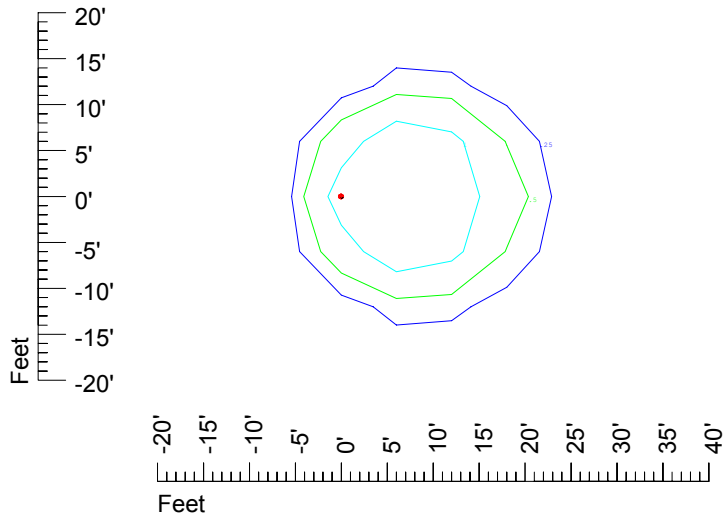

Isoline values — 0.1 fc — 0.25 fc — 0.5 fc — 1.0 fc — 2.0 fc

Mounting height 7' Tilt 0°

Mounting height 7' Tilt 30°

Mounting height 7' Tilt 15°

Mounting height 7' Tilt 45°

IES Photometric files C9728

Isoline template 9' mounting height

Isoline values — 0.1 fc — 0.25 fc — 0.5 fc — 1.0 fc — 2.0 fc

Mounting height 20' Tilt 0°

Mounting height 20' Tilt 30°

Mounting height 20' Tilt 15°

Mounting height 20' Tilt 45°

IES Photometric files C9728

Isoline template 25' mounting height

Isoline values — 0.1 fc — 0.25 fc — 0.5 fc — 1.0 fc — 2.0 fc

Mounting height 25' Tilt 0°

Mounting height 25' Tilt 30°

Mounting height 25' Tilt 15°

Mounting height 25' Tilt 45°

IES Photometric files C9728

Isoline template 30' mounting height

Isoline values — 0.1 fc — 0.25 fc — 0.5 fc — 1.0 fc — 2.0 fc

Mounting height 30' Tilt 0°

Mounting height 30' Tilt 30°

Mounting height 30' Tilt 15°

Mounting height 30' Tilt 45°