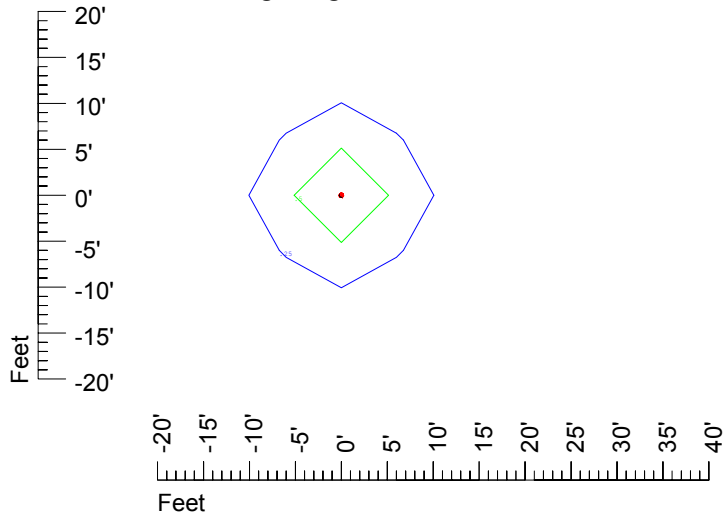

IES Photometric files C9727

Isoline template 30' mounting height

Isoline values — 0.1 fc — 0.25 fc — 0.5 fc — 1.0 fc — 2.0 fc

Mounting height 30' Tilt 0°