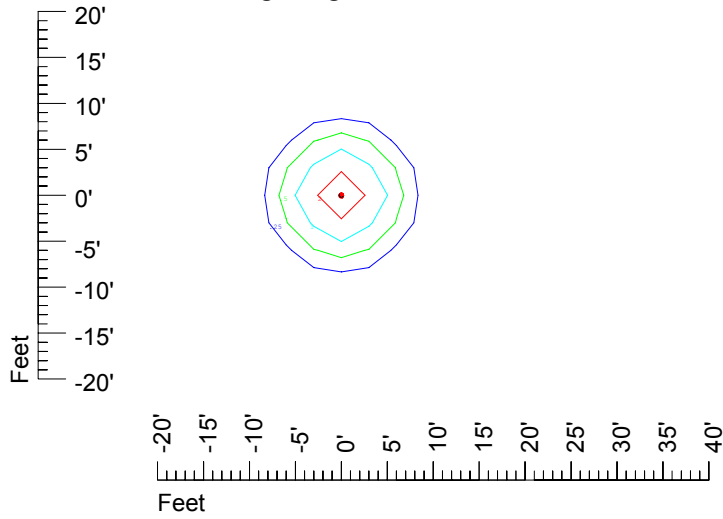

Isoline values — 0.1 fc — 0.25 fc — 0.5 fc — 1.0 fc — 2.0 fc

Mounting height 7' Tilt 0°

Mounting height 7' Tilt 30°

Mounting height 7' Tilt 15°

Mounting height 7' Tilt 45°

IES Photometric files C9727

Isoline template 9' mounting height

Isoline values — 0.1 fc — 0.25 fc — 0.5 fc — 1.0 fc — 2.0 fc

Mounting height 9' Tilt 0°

Mounting height 9' Tilt 30°

Mounting height 9' Tilt 15°

Mounting height 9' Tilt 45°

IES Photometric files C9728

Isoline template 11' mounting height

Isoline values — 0.1 fc — 0.25 fc — 0.5 fc — 1.0 fc — 2.0 fc

Mounting height 11' Tilt 0°

Mounting height 11' Tilt 30°

Mounting height 11' Tilt 15°

Mounting height 11' Tilt 45°

IES Photometric files C9727

Isoline template 15' mounting height

Isoline values — 0.1 fc — 0.25 fc — 0.5 fc — 1.0 fc — 2.0 fc

Mounting height 15' Tilt 0°

Mounting height 15' Tilt 30°

Mounting height 15' Tilt 15°

Mounting height 15' Tilt 45°

IES Photometric files C9727

Isoline template 20' mounting height