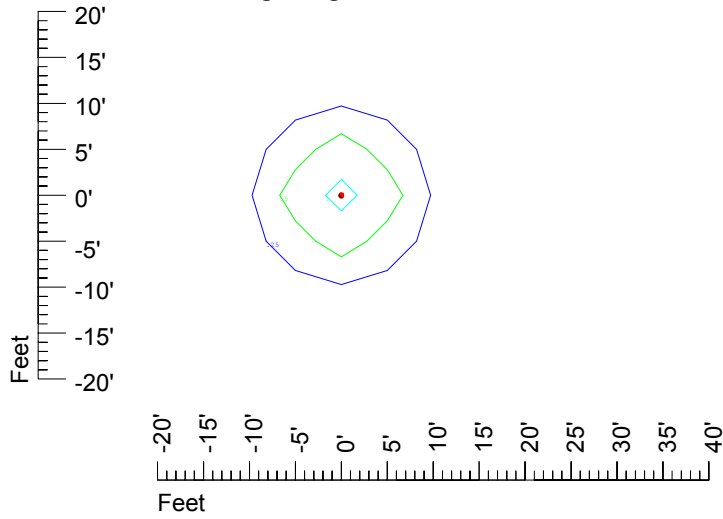

Isoline values — 0.1 fc — 0.25 fc — 0.5 fc — 1.0 fc — 2.0 fc

Mounting height 11' Tilt 0°

Mounting height 11' Tilt 30°

Mounting height 11' Tilt 15°

Mounting height 11' Tilt 45°

IES Photometric files C9727

Isoline template 15' mounting height

Isoline values — 0.1 fc — 0.25 fc — 0.5 fc — 1.0 fc — 2.0 fc

Mounting height 15' Tilt 0°

Mounting height 15' Tilt 30°

Mounting height 15' Tilt 15°

Mounting height 15' Tilt 45°

IES Photometric files C9727

Isoline template 20' mounting height

Isoline values — 0.1 fc — 0.25 fc — 0.5 fc — 1.0 fc — 2.0 fc

Mounting height 20' Tilt 0°

Mounting height 20' Tilt 30°

Mounting height 20' Tilt 15°

Mounting height 20' Tilt 45°

IES Photometric files C9727

Isoline template 25' mounting height

Isoline values — 0.1 fc — 0.25 fc — 0.5 fc — 1.0 fc — 2.0 fc

Mounting height 25' Tilt 0°

Mounting height 25' Tilt 30°

Mounting height 25' Tilt 15°

Mounting height 25' Tilt 45°

IES Photometric files C9727

Isoline template 30' mounting height