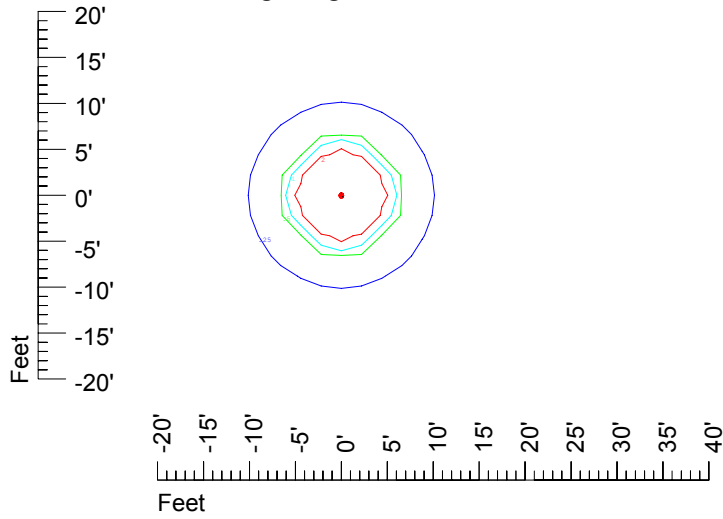

Isoline values — 0.1 fc — 0.25 fc — 0.5 fc — 1.0 fc — 2.0 fc

Mounting height 7' Tilt 0°

Mounting height 7' Tilt 30°

Mounting height 7' Tilt 15°

Mounting height 7' Tilt 45°

IES Photometric files C9727

Isoline template 9' mounting height

Isoline values — 0.1 fc — 0.25 fc — 0.5 fc — 1.0 fc — 2.0 fc

Mounting height 9' Tilt 0°

Mounting height 9' Tilt 30°

Mounting height 9' Tilt 15°

Mounting height 9' Tilt 45°

IES Photometric files C9728

Isoline template 11' mounting height

Isoline values — 0.1 fc — 0.25 fc — 0.5 fc — 1.0 fc — 2.0 fc

Mounting height 11' Tilt 0°

Mounting height 11' Tilt 30°

Mounting height 11' Tilt 15°

Mounting height 11' Tilt 45°

IES Photometric files C9727

Isoline template 15' mounting height