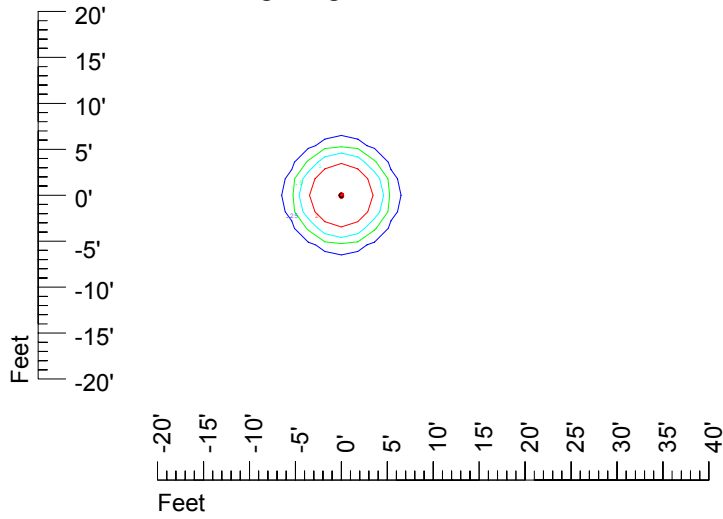

IES File: C9727**Lighting level in fc / Distance in feet**Vertical plan 0° to 180°
Horizontal plan 0°

— 2 fc — 1 fc — 0.5 fc — 0.25 fc — 0.1 fc

IES Photometric files C9728

Isoline template 7' mounting height

Isoline values — 0.1 fc — 0.25 fc — 0.5 fc — 1.0 fc — 2.0 fc

Mounting height 7' Tilt 0°

Mounting height 7' Tilt 30°

Mounting height 7' Tilt 15°

Mounting height 7' Tilt 45°

IES Photometric files C9727

Isoline template 9' mounting height

Isoline values — 0.1 fc — 0.25 fc — 0.5 fc — 1.0 fc — 2.0 fc

Mounting height 9' Tilt 0°

Mounting height 9' Tilt 30°

Mounting height 9' Tilt 15°

Mounting height 9' Tilt 45°

IES Photometric files C9728

Isoline template 11' mounting height

Isoline values — 0.1 fc — 0.25 fc — 0.5 fc — 1.0 fc — 2.0 fc

Mounting height 11' Tilt 0°

Mounting height 11' Tilt 30°

Mounting height 11' Tilt 15°

Mounting height 11' Tilt 45°

IES Photometric files C9727

Isoline template 15' mounting height