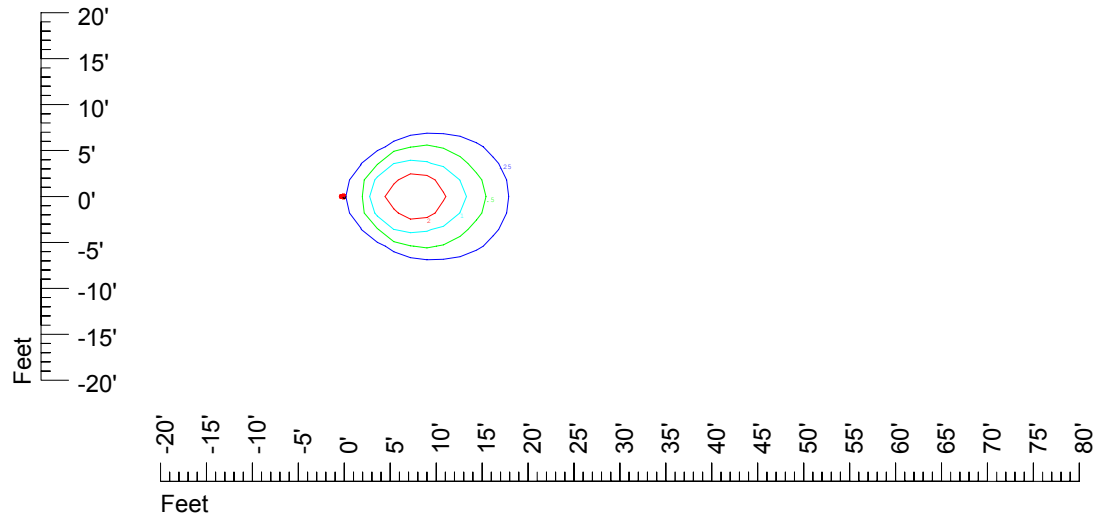

Isoline values — 0.1 fc — 0.25 fc — 0.5 fc — 1.0 fc — 2.0 fc

Mounting height 7' Tilt 0°

Mounting height 7' Tilt 30°

Mounting height 7' Tilt 15°

Mounting height 7' Tilt 45°

IES Photometric files C9727

Isoline template 9' mounting height

Isoline values — 0.1 fc — 0.25 fc — 0.5 fc — 1.0 fc — 2.0 fc

Mounting height 9' Tilt 0°

Mounting height 9' Tilt 30°

Mounting height 9' Tilt 15°

Mounting height 9' Tilt 45°

IES Photometric files C9728

Isoline template 11' mounting height

Isoline values — 0.1 fc — 0.25 fc — 0.5 fc — 1.0 fc — 2.0 fc

Mounting height 11' Tilt 0°

Mounting height 11' Tilt 30°

Mounting height 11' Tilt 15°

Mounting height 11' Tilt 45°

IES Photometric files C9727

Isoline template 15' mounting height