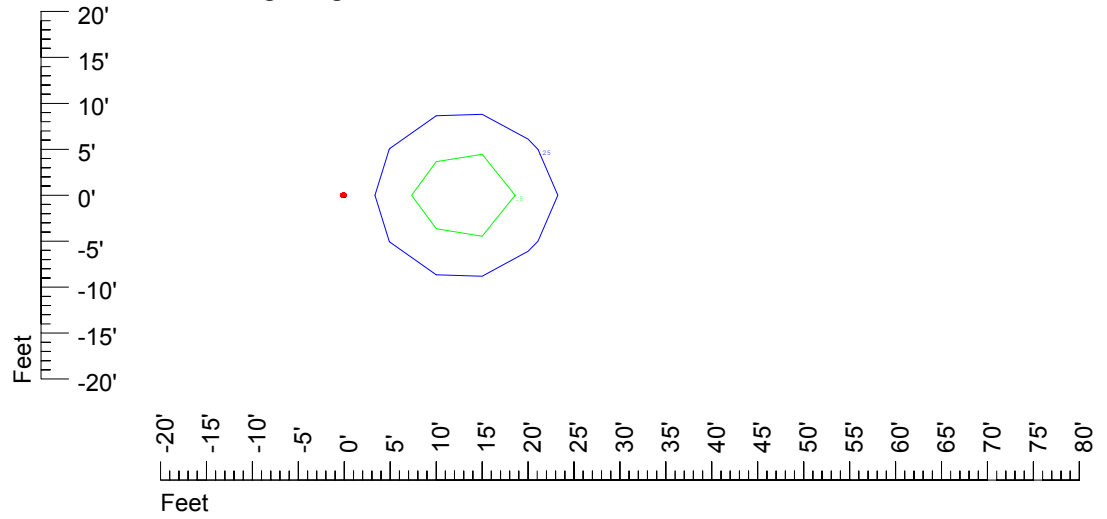

Isoline values — 0.1 fc — 0.25 fc — 0.5 fc — 1.0 fc — 2.0 fc

Mounting height 20' Tilt 0°

Mounting height 20' Tilt 30°

Mounting height 20' Tilt 15°

Mounting height 20' Tilt 45°

IES Photometric files C9727

Isoline template 25' mounting height

Isoline values — 0.1 fc — 0.25 fc — 0.5 fc — 1.0 fc — 2.0 fc

Mounting height 25' Tilt 0°

Mounting height 25' Tilt 30°

Mounting height 25' Tilt 15°

Mounting height 25' Tilt 45°

IES Photometric files C9727

Isoline template 30' mounting height