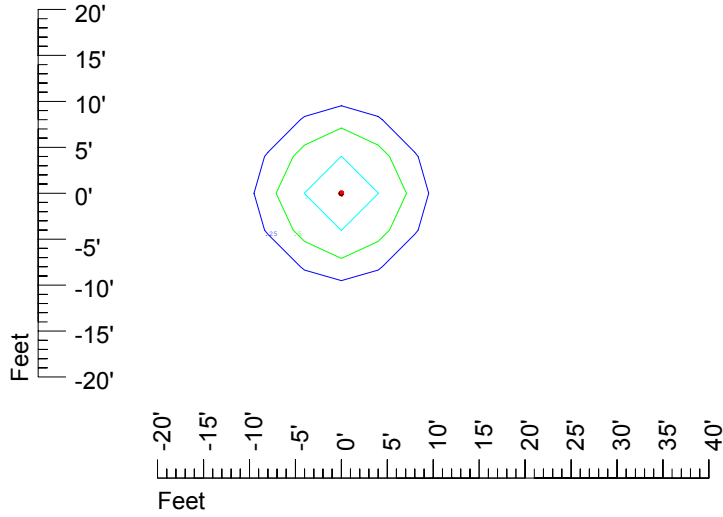

Isoline values — 0.1 fc — 0.25 fc — 0.5 fc — 1.0 fc — 2.0 fc

Mounting height 9' Tilt 0°

Mounting height 9' Tilt 30°

Mounting height 9' Tilt 15°

Mounting height 9' Tilt 45°

IES Photometric files C9728

Isoline template 11' mounting height

Isoline values — 0.1 fc — 0.25 fc — 0.5 fc — 1.0 fc — 2.0 fc

Mounting height 11' Tilt 0°

Mounting height 11' Tilt 30°

Mounting height 11' Tilt 15°

Mounting height 11' Tilt 45°

IES Photometric files C9727

Isoline template 15' mounting height

Isoline values — 0.1 fc — 0.25 fc — 0.5 fc — 1.0 fc — 2.0 fc

Mounting height 15' Tilt 0°

Mounting height 15' Tilt 30°

Mounting height 15' Tilt 15°

Mounting height 15' Tilt 45°

IES Photometric files C9727

Isoline template 20' mounting height

Isoline values — 0.1 fc — 0.25 fc — 0.5 fc — 1.0 fc — 2.0 fc

Mounting height 20' Tilt 0°

Mounting height 20' Tilt 30°

Mounting height 20' Tilt 15°

Mounting height 20' Tilt 45°

IES Photometric files C9727

Isoline template 25' mounting height