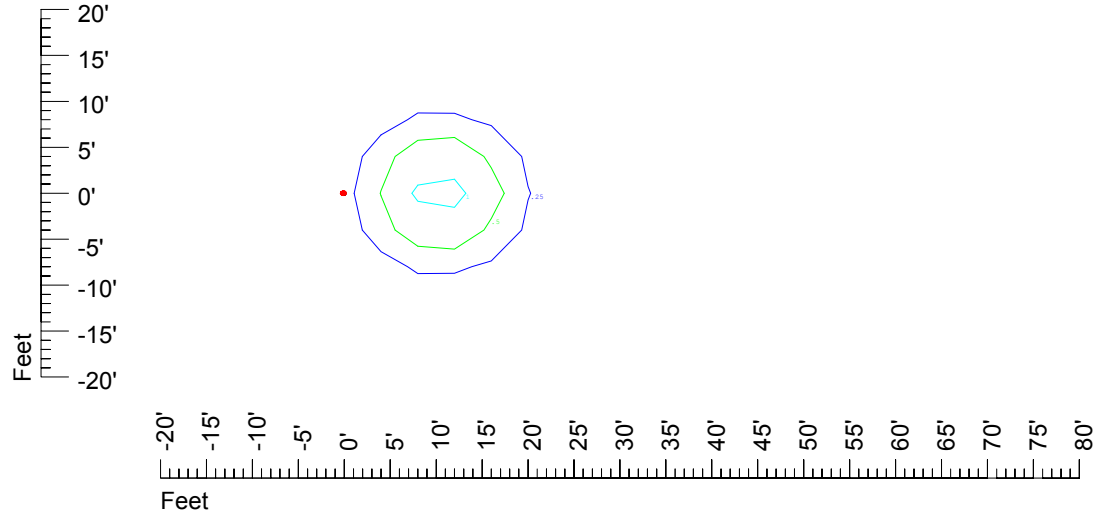

Mounting height 20' Tilt 30°