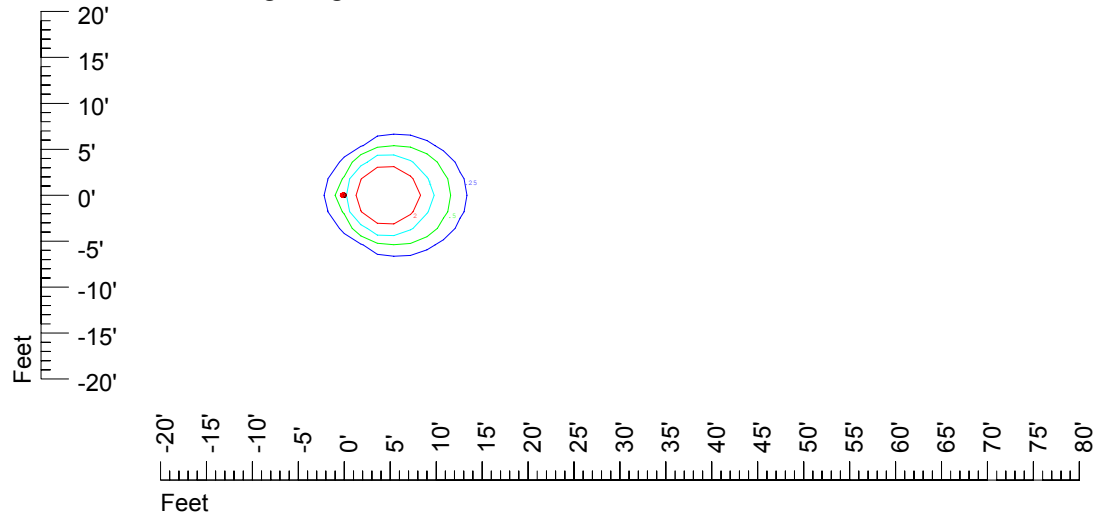

Isoline values — 0.1 fc — 0.25 fc — 0.5 fc — 1.0 fc — 2.0 fc

Mounting height 7' Tilt 0°

Mounting height 7' Tilt 30°

Mounting height 7' Tilt 15°

Mounting height 7' Tilt 45°

IES Photometric files C9727

Isoline template 9' mounting height

Isoline values — 0.1 fc — 0.25 fc — 0.5 fc — 1.0 fc — 2.0 fc

Mounting height 9' Tilt 0°

Mounting height 9' Tilt 30°

Mounting height 9' Tilt 15°

Mounting height 9' Tilt 45°

IES Photometric files C9728

Isoline template 11' mounting height