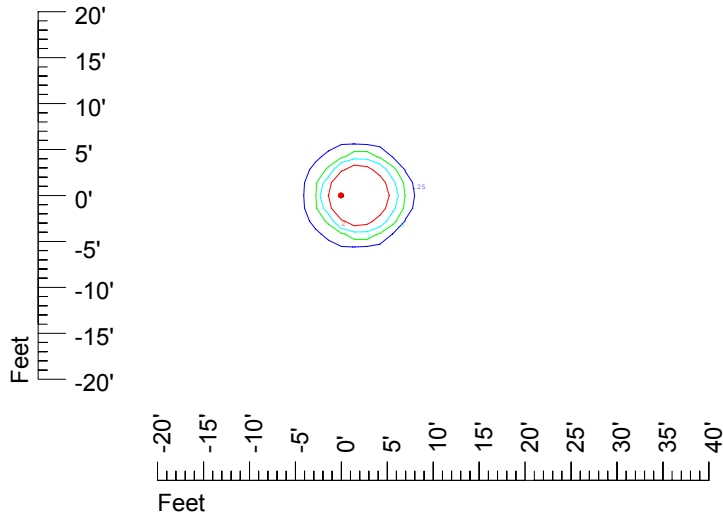

IES File: C9727**Lighting level in fc / Distance in feet**Vertical plan 0° to 180°
Horizontal plan 0°

— 2 fc — 1 fc — 0.5 fc — 0.25 fc — 0.1 fc

IES Photometric files C9728

Isoline template 7' mounting height

Isoline values — 0.1 fc — 0.25 fc — 0.5 fc — 1.0 fc — 2.0 fc

Mounting height 7' Tilt 0°

Mounting height 7' Tilt 30°

Mounting height 7' Tilt 15°

Mounting height 7' Tilt 45°

IES Photometric files C9727

Isoline template 9' mounting height

Isoline values — 0.1 fc — 0.25 fc — 0.5 fc — 1.0 fc — 2.0 fc

Mounting height 9' Tilt 0°

Mounting height 9' Tilt 30°

Mounting height 9' Tilt 15°

Mounting height 9' Tilt 45°

IES Photometric files C9728

Isoline template 11' mounting height

Isoline values — 0.1 fc — 0.25 fc — 0.5 fc — 1.0 fc — 2.0 fc

Mounting height 11' Tilt 0°

Mounting height 11' Tilt 30°

Mounting height 11' Tilt 15°

Mounting height 11' Tilt 45°

IES Photometric files C9727

Isoline template 15' mounting height