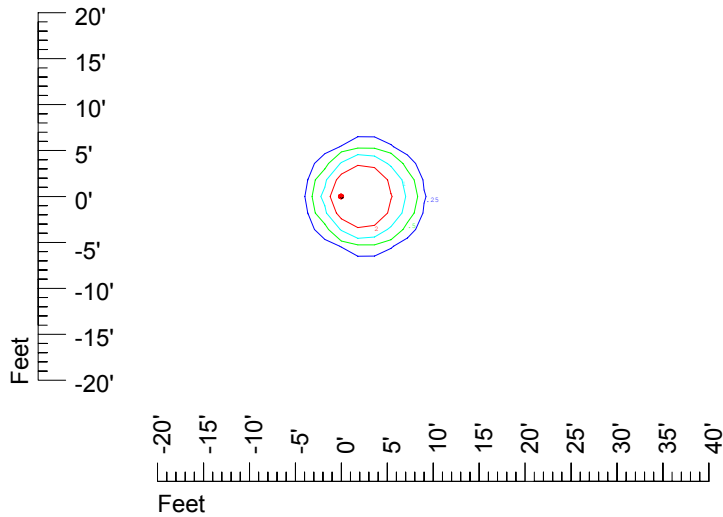

Isoline values — 0.1 fc — 0.25 fc — 0.5 fc — 1.0 fc — 2.0 fc

Mounting height 7' Tilt 0°

Mounting height 7' Tilt 30°

Mounting height 7' Tilt 15°

Mounting height 7' Tilt 45°

IES Photometric files C9727

Isoline template 9' mounting height

Isoline values — 0.1 fc — 0.25 fc — 0.5 fc — 1.0 fc — 2.0 fc

Mounting height 9' Tilt 0°

Mounting height 9' Tilt 30°

Mounting height 9' Tilt 15°

Mounting height 9' Tilt 45°

IES Photometric files C9728

Isoline template 11' mounting height

Isoline values — 0.1 fc — 0.25 fc — 0.5 fc — 1.0 fc — 2.0 fc

Mounting height 11' Tilt 0°

Mounting height 11' Tilt 30°

Mounting height 11' Tilt 15°

Mounting height 11' Tilt 45°

IES Photometric files C9727

Isoline template 15' mounting height