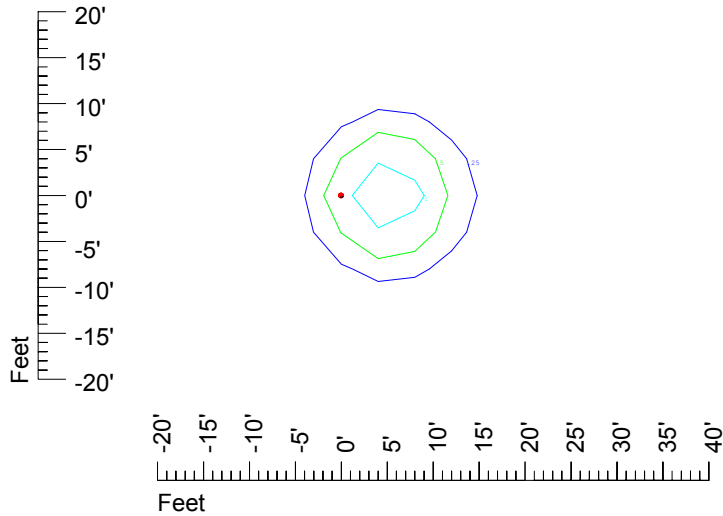

Isoline values — 0.1 fc — 0.25 fc — 0.5 fc — 1.0 fc — 2.0 fc

Mounting height 11' Tilt 0°

Mounting height 11' Tilt 30°

Mounting height 11' Tilt 15°

Mounting height 11' Tilt 45°

IES Photometric files C9727

Isoline template 15' mounting height

Isoline values — 0.1 fc — 0.25 fc — 0.5 fc — 1.0 fc — 2.0 fc

Mounting height 15' Tilt 0°

Mounting height 15' Tilt 30°

Mounting height 15' Tilt 15°

Mounting height 15' Tilt 45°

IES Photometric files C9727

Isoline template 20' mounting height

Isoline values — 0.1 fc — 0.25 fc — 0.5 fc — 1.0 fc — 2.0 fc

Mounting height 20' Tilt 0°

Mounting height 20' Tilt 30°

Mounting height 20' Tilt 15°

Mounting height 20' Tilt 45°

IES Photometric files C9727

Isoline template 25' mounting height

Isoline values — 0.1 fc — 0.25 fc — 0.5 fc — 1.0 fc — 2.0 fc

Mounting height 25' Tilt 0°

Mounting height 25' Tilt 30°

Mounting height 25' Tilt 15°

Mounting height 25' Tilt 45°

IES Photometric files C9727

Isoline template 30' mounting height