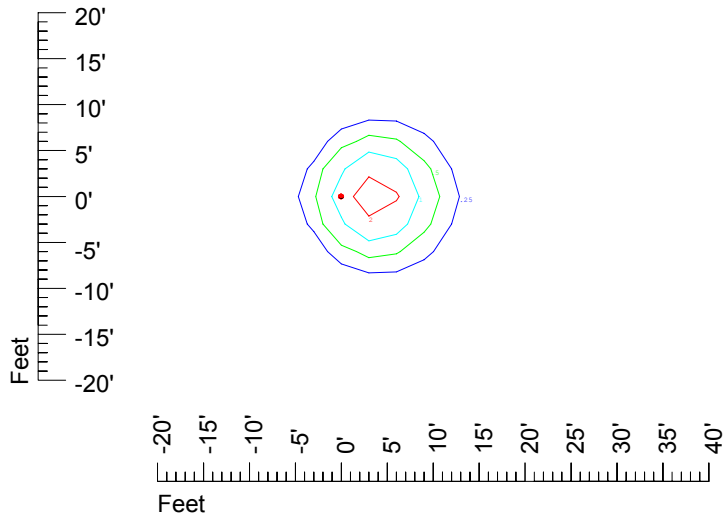

Isoline values — 0.1 fc — 0.25 fc — 0.5 fc — 1.0 fc — 2.0 fc

Mounting height 9' Tilt 0°

Mounting height 9' Tilt 30°

Mounting height 9' Tilt 15°

Mounting height 9' Tilt 45°

IES Photometric files C9728

Isoline template 11' mounting height

Isoline values — 0.1 fc — 0.25 fc — 0.5 fc — 1.0 fc — 2.0 fc

Mounting height 11' Tilt 0°

Mounting height 11' Tilt 30°

Mounting height 11' Tilt 15°

Mounting height 11' Tilt 45°

IES Photometric files C9727

Isoline template 15' mounting height

Isoline values — 0.1 fc — 0.25 fc — 0.5 fc — 1.0 fc — 2.0 fc

Mounting height 15' Tilt 0°

Mounting height 15' Tilt 30°

Mounting height 15' Tilt 15°

Mounting height 15' Tilt 45°

IES Photometric files C9727

Isoline template 20' mounting height

Isoline values — 0.1 fc — 0.25 fc — 0.5 fc — 1.0 fc — 2.0 fc

Mounting height 20' Tilt 0°

Mounting height 20' Tilt 30°

Mounting height 20' Tilt 15°

Mounting height 20' Tilt 45°

IES Photometric files C9727

Isoline template 25' mounting height