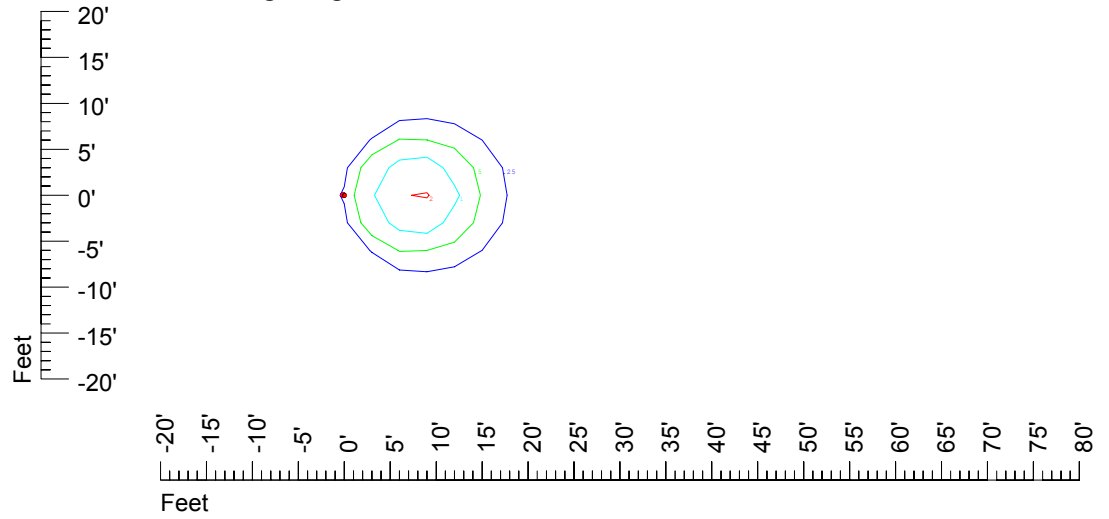

Isoline values — 0.1 fc — 0.25 fc — 0.5 fc — 1.0 fc — 2.0 fc

Mounting height 9' Tilt 0°

Mounting height 9' Tilt 30°

Mounting height 9' Tilt 15°

Mounting height 9' Tilt 45°

IES Photometric files C9728

Isoline template 11' mounting height

Isoline values — 0.1 fc — 0.25 fc — 0.5 fc — 1.0 fc — 2.0 fc

Mounting height 11' Tilt 0°

Mounting height 11' Tilt 30°

Mounting height 11' Tilt 15°

Mounting height 11' Tilt 45°

IES Photometric files C9727

Isoline template 15' mounting height

Isoline values — 0.1 fc — 0.25 fc — 0.5 fc — 1.0 fc — 2.0 fc

Mounting height 15' Tilt 0°

Mounting height 15' Tilt 30°

Mounting height 15' Tilt 15°

Mounting height 15' Tilt 45°

IES Photometric files C9727

Isoline template 20' mounting height