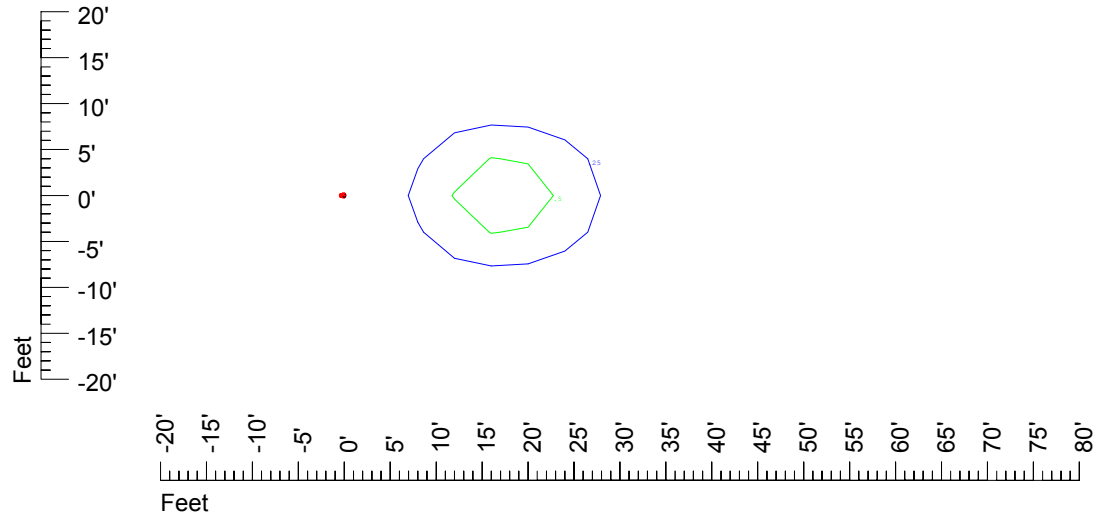

Isoline values — 0.1 fc — 0.25 fc — 0.5 fc — 1.0 fc — 2.0 fc

Mounting height 15' Tilt 0°

Mounting height 15' Tilt 30°

Mounting height 15' Tilt 15°

Mounting height 15' Tilt 45°

IES Photometric files C9727

Isoline template 20' mounting height

Isoline values — 0.1 fc — 0.25 fc — 0.5 fc — 1.0 fc — 2.0 fc

Mounting height 20' Tilt 0°

Mounting height 20' Tilt 30°

Mounting height 20' Tilt 15°

Mounting height 20' Tilt 45°

IES Photometric files C9727

Isoline template 25' mounting height

Isoline values — 0.1 fc — 0.25 fc — 0.5 fc — 1.0 fc — 2.0 fc

Mounting height 25' Tilt 0°

Mounting height 25' Tilt 30°

Mounting height 25' Tilt 15°

Mounting height 25' Tilt 45°

IES Photometric files C9727

Isoline template 30' mounting height