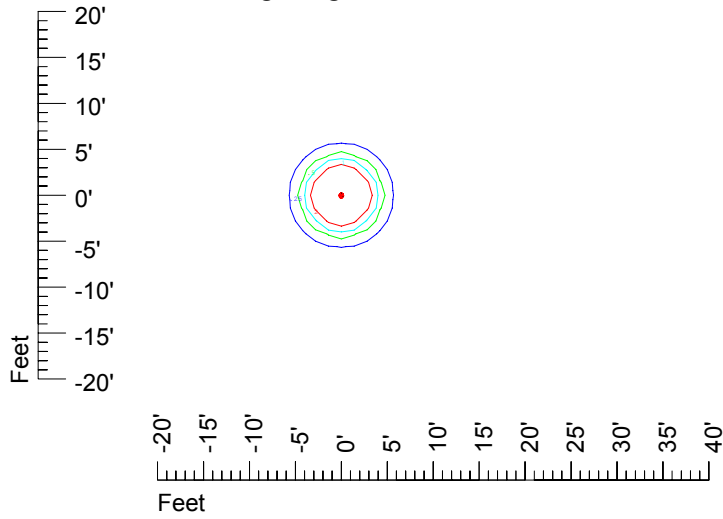

IES File: C9727**Lighting level in fc / Distance in feet**Vertical plan 0° to 180°
Horizontal plan 0°

— 2 fc — 1 fc — 0.5 fc — 0.25 fc — 0.1 fc

IES Photometric files C9728

Isoline template 7' mounting height

Isoline values — 0.1 fc — 0.25 fc — 0.5 fc — 1.0 fc — 2.0 fc

Mounting height 7' Tilt 0°

Mounting height 7' Tilt 30°

Mounting height 7' Tilt 15°

Mounting height 7' Tilt 45°

IES Photometric files C9727

Isoline template 9' mounting height

Isoline values — 0.1 fc — 0.25 fc — 0.5 fc — 1.0 fc — 2.0 fc

Mounting height 9' Tilt 0°

Mounting height 9' Tilt 30°

Mounting height 9' Tilt 15°

Mounting height 9' Tilt 45°

IES Photometric files C9728

Isoline template 11' mounting height