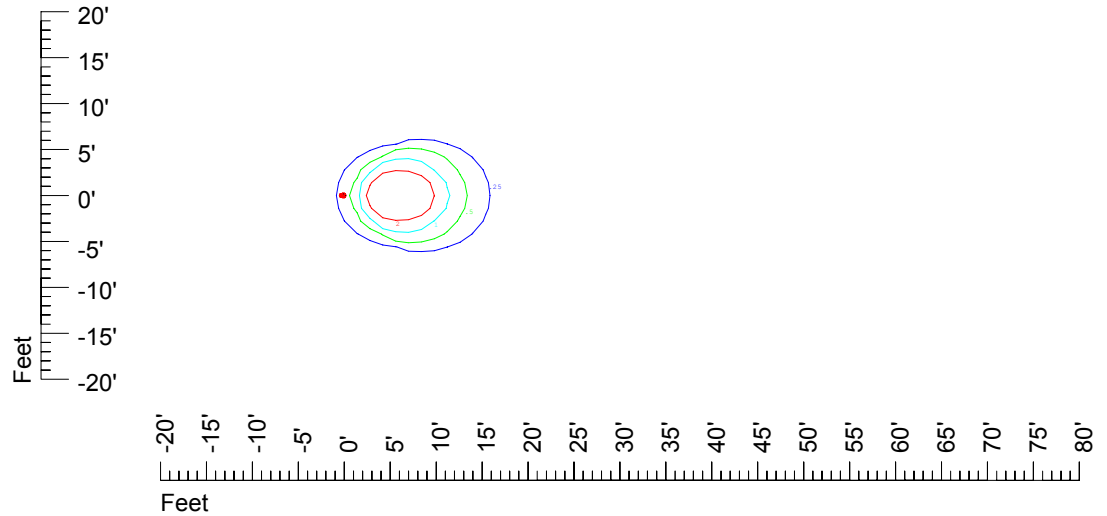

Isoline values — 0.1 fc — 0.25 fc — 0.5 fc — 1.0 fc — 2.0 fc

Mounting height 7' Tilt 0°

Mounting height 7' Tilt 30°

Mounting height 7' Tilt 15°

Mounting height 7' Tilt 45°

IES Photometric files C9727

Isoline template 9' mounting height

Isoline values — 0.1 fc — 0.25 fc — 0.5 fc — 1.0 fc — 2.0 fc

Mounting height 9' Tilt 0°

Mounting height 9' Tilt 30°

Mounting height 9' Tilt 15°

Mounting height 9' Tilt 45°

IES Photometric files C9728

Isoline template 11' mounting height