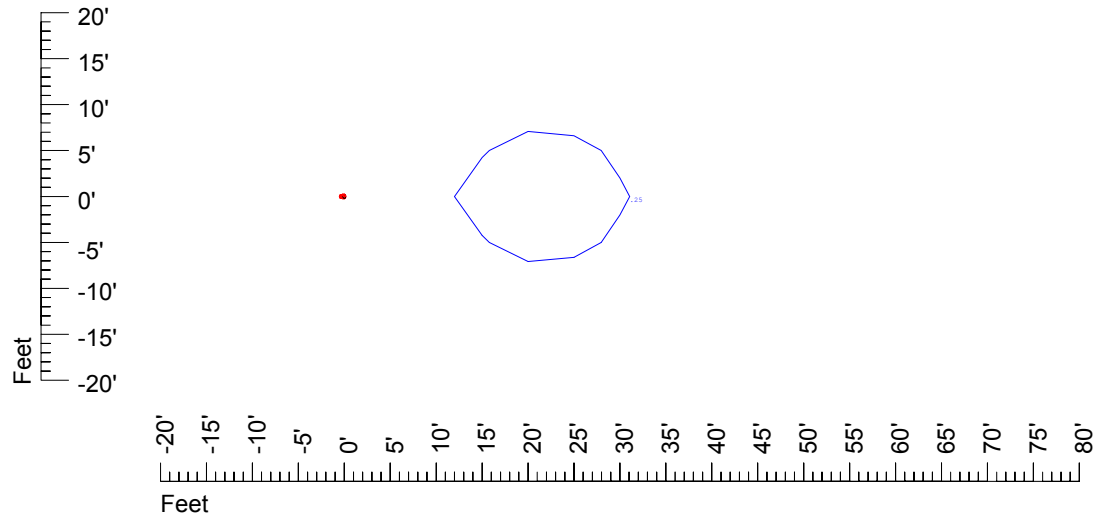

Isoline values — 0.1 fc — 0.25 fc — 0.5 fc — 1.0 fc — 2.0 fc

Mounting height 20' Tilt 0°

Mounting height 20' Tilt 30°

Mounting height 20' Tilt 15°

Mounting height 20' Tilt 45°

IES Photometric files C9727

Isoline template 25' mounting height

Isoline values — 0.1 fc — 0.25 fc — 0.5 fc — 1.0 fc — 2.0 fc

Mounting height 25' Tilt 0°

Mounting height 25' Tilt 30°

Mounting height 25' Tilt 15°

Mounting height 25' Tilt 45°

IES Photometric files C9727

Isoline template 30' mounting height

Isoline values — 0.1 fc — 0.25 fc — 0.5 fc — 1.0 fc — 2.0 fc

Mounting height 30' Tilt 0°

Mounting height 30' Tilt 30°

Mounting height 30' Tilt 15°

Mounting height 30' Tilt 45°