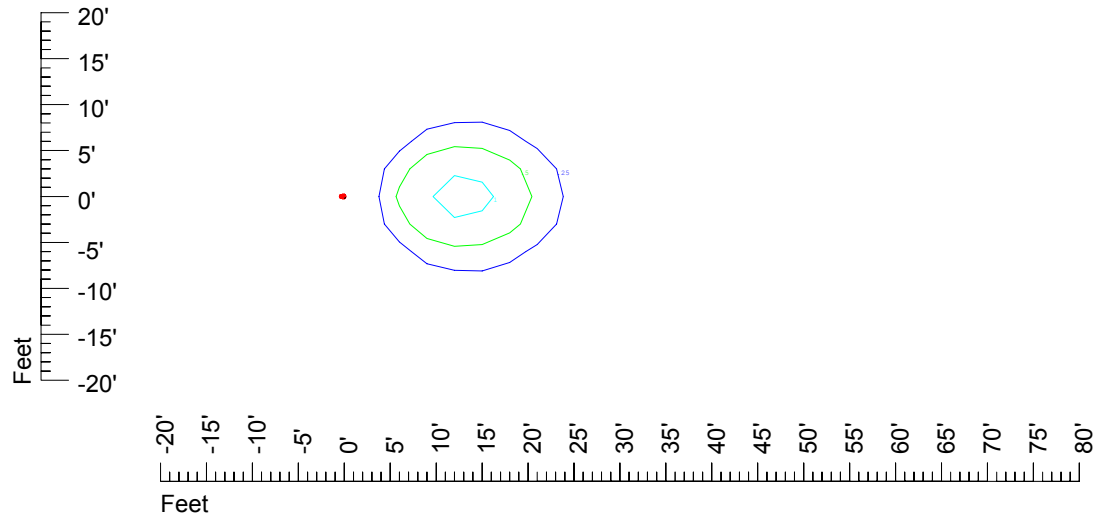

Isoline values — 0.1 fc — 0.25 fc — 0.5 fc — 1.0 fc — 2.0 fc

Mounting height 11' Tilt 0°

Mounting height 11' Tilt 30°

Mounting height 11' Tilt 15°

Mounting height 11' Tilt 45°

IES Photometric files C9727

Isoline template 15' mounting height

Isoline values — 0.1 fc — 0.25 fc — 0.5 fc — 1.0 fc — 2.0 fc

Mounting height 15' Tilt 0°

Mounting height 15' Tilt 30°

Mounting height 15' Tilt 15°

Mounting height 15' Tilt 45°

IES Photometric files C9727

Isoline template 20' mounting height