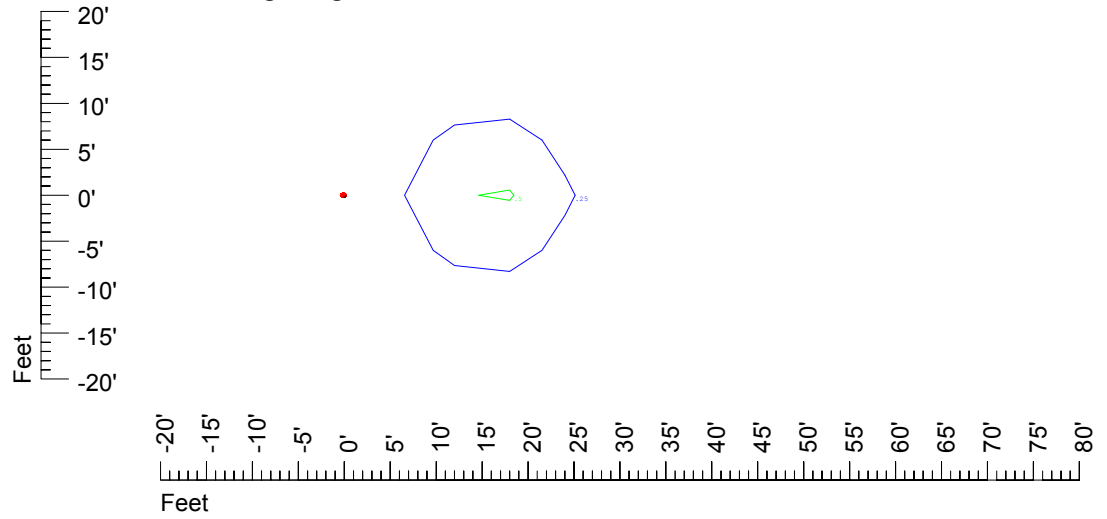

Isoline values — 0.1 fc — 0.25 fc — 0.5 fc — 1.0 fc — 2.0 fc

Mounting height 20' Tilt 0°

Mounting height 20' Tilt 30°

Mounting height 20' Tilt 15°

Mounting height 20' Tilt 45°

IES Photometric files C9727

Isoline template 25' mounting height

Isoline values — 0.1 fc — 0.25 fc — 0.5 fc — 1.0 fc — 2.0 fc

Mounting height 25' Tilt 0°

Mounting height 25' Tilt 30°

Mounting height 25' Tilt 15°

Mounting height 25' Tilt 45°

IES Photometric files C9727

Isoline template 30' mounting height

Isoline values — 0.1 fc — 0.25 fc — 0.5 fc — 1.0 fc — 2.0 fc

Mounting height 30' Tilt 0°

Mounting height 30' Tilt 30°

Mounting height 30' Tilt 15°

Mounting height 30' Tilt 45°