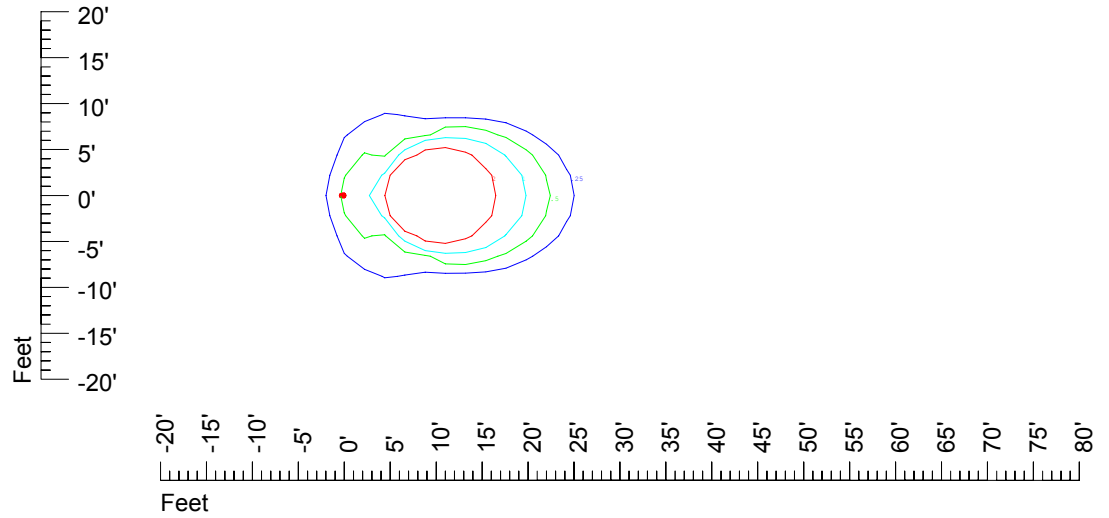

Isoline values — 0.1 fc — 0.25 fc — 0.5 fc — 1.0 fc — 2.0 fc

Mounting height 9' Tilt 0°

Mounting height 9' Tilt 30°

Mounting height 9' Tilt 15°

Mounting height 9' Tilt 45°

IES Photometric files C9728

Isoline template 11' mounting height

Isoline values — 0.1 fc — 0.25 fc — 0.5 fc — 1.0 fc — 2.0 fc

Mounting height 11' Tilt 0°

Mounting height 11' Tilt 30°

Mounting height 11' Tilt 15°

Mounting height 11' Tilt 45°

IES Photometric files C9727

Isoline template 15' mounting height

Isoline values — 0.1 fc — 0.25 fc — 0.5 fc — 1.0 fc — 2.0 fc

Mounting height 15' Tilt 0°

Mounting height 15' Tilt 30°

Mounting height 15' Tilt 15°

Mounting height 15' Tilt 45°

IES Photometric files C9727

Isoline template 20' mounting height