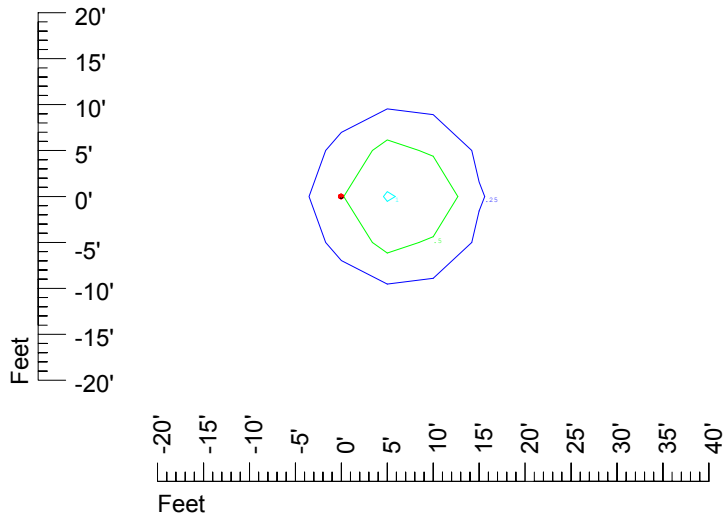

Isoline values — 0.1 fc — 0.25 fc — 0.5 fc — 1.0 fc — 2.0 fc

Mounting height 15' Tilt 0°

Mounting height 15' Tilt 30°

Mounting height 15' Tilt 15°

Mounting height 15' Tilt 45°

IES Photometric files C9727

Isoline template 20' mounting height

Isoline values — 0.1 fc — 0.25 fc — 0.5 fc — 1.0 fc — 2.0 fc

Mounting height 20' Tilt 0°

Mounting height 20' Tilt 30°

Mounting height 20' Tilt 15°

Mounting height 20' Tilt 45°

IES Photometric files C9727

Isoline template 25' mounting height

Isoline values — 0.1 fc — 0.25 fc — 0.5 fc — 1.0 fc — 2.0 fc

Mounting height 25' Tilt 0°

Mounting height 25' Tilt 30°

Mounting height 25' Tilt 15°

Mounting height 25' Tilt 45°

IES Photometric files C9727

Isoline template 30' mounting height

Isoline values — 0.1 fc — 0.25 fc — 0.5 fc — 1.0 fc — 2.0 fc

Mounting height 30' Tilt 0°

Mounting height 30' Tilt 30°

Mounting height 30' Tilt 15°

Mounting height 30' Tilt 45°