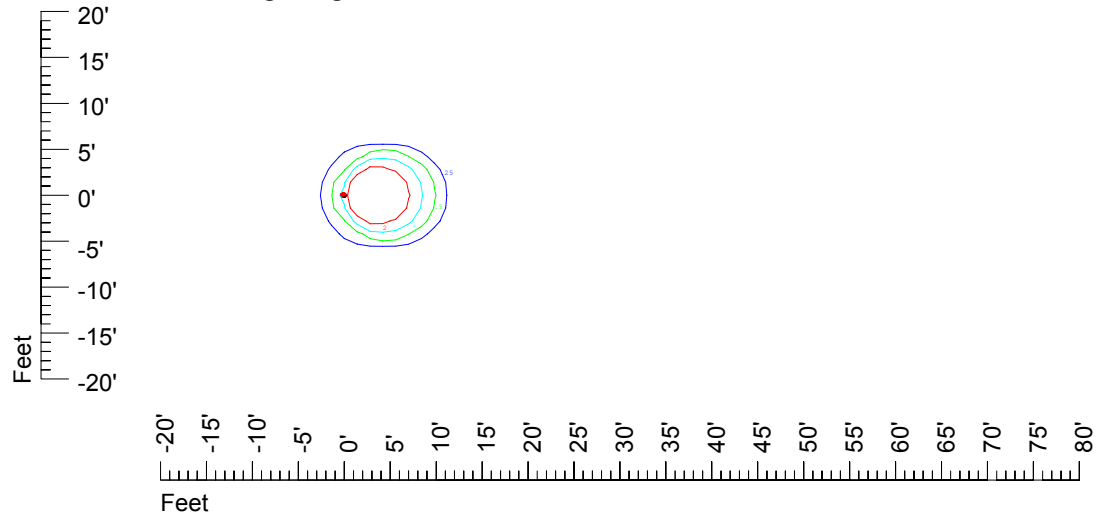

IES File: C9727**Lighting level in fc / Distance in feet**Vertical plan 0° to 180°
Horizontal plan 0°

— 2 fc — 1 fc — 0.5 fc — 0.25 fc — 0.1 fc

IES Photometric files C9728

Isoline template 7' mounting height

Isoline values — 0.1 fc — 0.25 fc — 0.5 fc — 1.0 fc — 2.0 fc

Mounting height 7' Tilt 0°

Mounting height 7' Tilt 30°

Mounting height 7' Tilt 15°

Mounting height 7' Tilt 45°

IES Photometric files C9727

Isoline template 9' mounting height

Isoline values — 0.1 fc — 0.25 fc — 0.5 fc — 1.0 fc — 2.0 fc

Mounting height 9' Tilt 0°

Mounting height 9' Tilt 30°

Mounting height 9' Tilt 15°

Mounting height 9' Tilt 45°

IES Photometric files C9728

Isoline template 11' mounting height