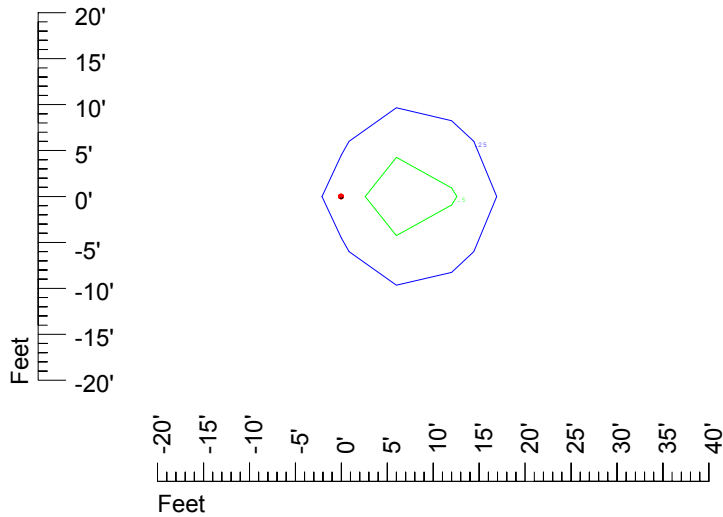

Isoline values — 0.1 fc — 0.25 fc — 0.5 fc — 1.0 fc — 2.0 fc

Mounting height 7' Tilt 0°

Mounting height 7' Tilt 30°

Mounting height 7' Tilt 15°

Mounting height 7' Tilt 45°

IES Photometric files C9727

Isoline template 9' mounting height

Isoline values — 0.1 fc — 0.25 fc — 0.5 fc — 1.0 fc — 2.0 fc

Mounting height 20' Tilt 0°

Mounting height 20' Tilt 30°

Mounting height 20' Tilt 15°

Mounting height 20' Tilt 45°

IES Photometric files C9727

Isoline template 25' mounting height

Isoline values — 0.1 fc — 0.25 fc — 0.5 fc — 1.0 fc — 2.0 fc

Mounting height 25' Tilt 0°

Mounting height 25' Tilt 30°

Mounting height 25' Tilt 15°

Mounting height 25' Tilt 45°

IES Photometric files C9727

Isoline template 30' mounting height

Isoline values — 0.1 fc — 0.25 fc — 0.5 fc — 1.0 fc — 2.0 fc

Mounting height 30' Tilt 0°

Mounting height 30' Tilt 30°

Mounting height 30' Tilt 15°

Mounting height 30' Tilt 45°