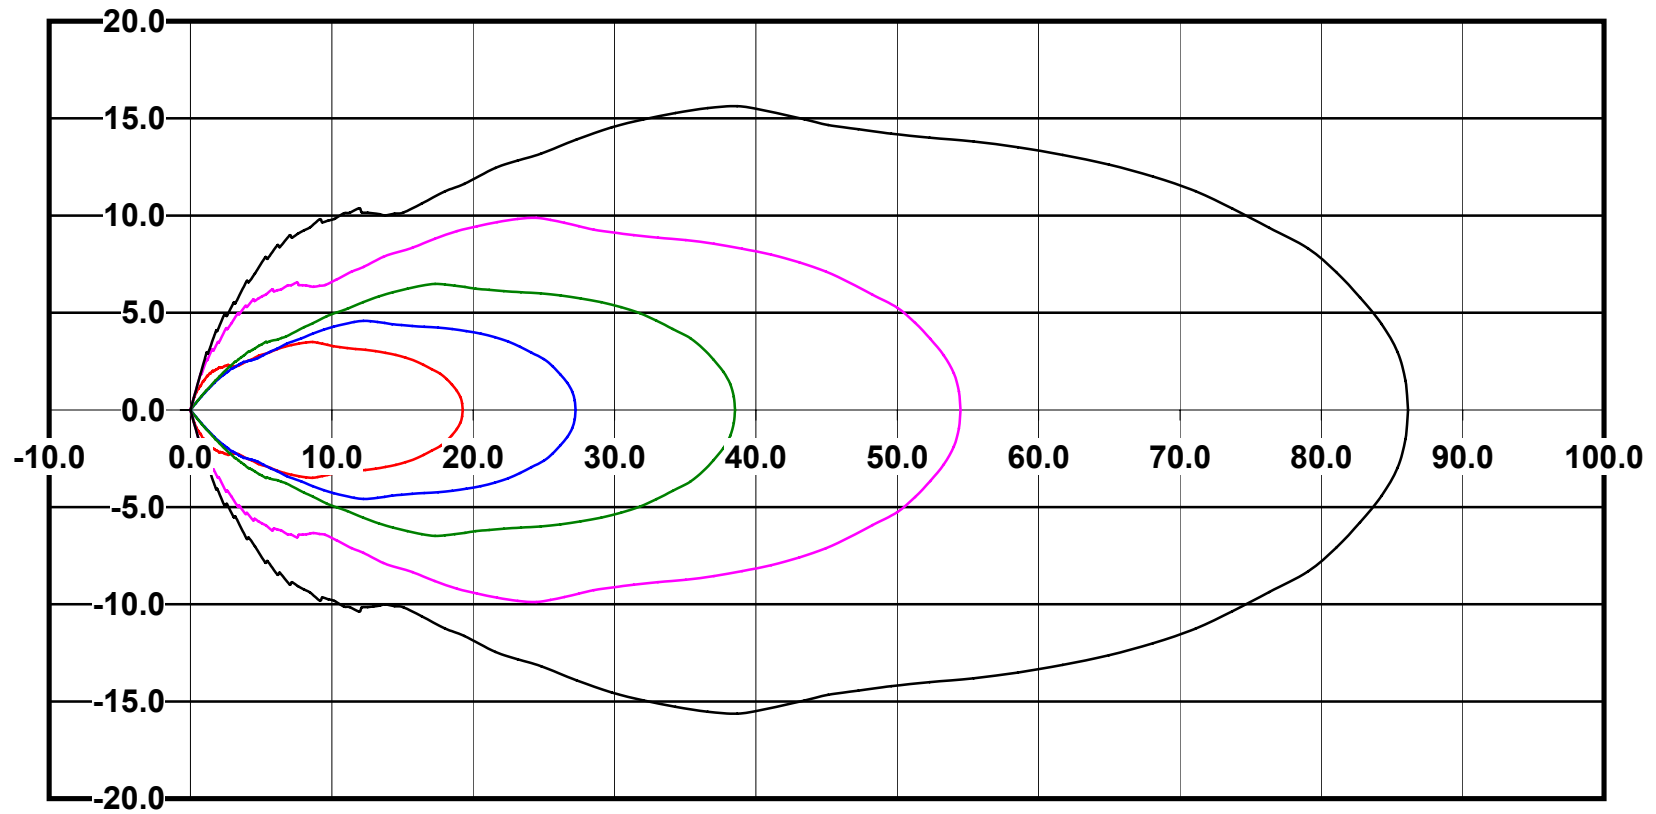

IES File: C9727**Lighting level in fc / Distance in feet**Vertical plan 0° to 180°
Horizontal plan 0°

— 2 fc — 1 fc — 0.5 fc — 0.25 fc — 0.1 fc

IES Photometric files C9728

Isoline template 7' mounting height

Isoline values — 0.1 fc — 0.25 fc — 0.5 fc — 1.0 fc — 2.0 fc

Mounting height 7' Tilt 0°

Mounting height 7' Tilt 30°

Mounting height 7' Tilt 15°

Mounting height 7' Tilt 45°

IES Photometric files C9727

Isoline template 9' mounting height