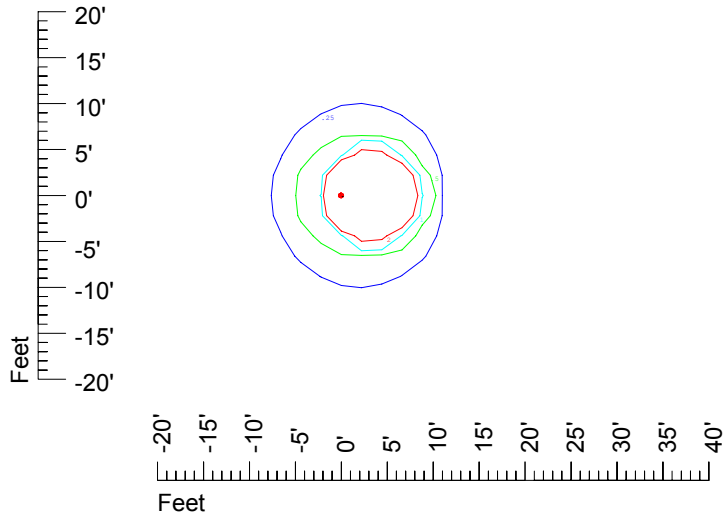

Isoline values — 0.1 fc — 0.25 fc — 0.5 fc — 1.0 fc — 2.0 fc

Mounting height 7' Tilt 0°

Mounting height 7' Tilt 30°

Mounting height 7' Tilt 15°

Mounting height 7' Tilt 45°

IES Photometric files C9727

Isoline template 9' mounting height

Isoline values — 0.1 fc — 0.25 fc — 0.5 fc — 1.0 fc — 2.0 fc

Mounting height 9' Tilt 0°

Mounting height 9' Tilt 30°

Mounting height 9' Tilt 15°

Mounting height 9' Tilt 45°

IES Photometric files C9728

Isoline template 11' mounting height

Isoline values — 0.1 fc — 0.25 fc — 0.5 fc — 1.0 fc — 2.0 fc

Mounting height 11' Tilt 0°

Mounting height 11' Tilt 30°

Mounting height 11' Tilt 15°

Mounting height 11' Tilt 45°

IES Photometric files C9727

Isoline template 15' mounting height

Isoline values — 0.1 fc — 0.25 fc — 0.5 fc — 1.0 fc — 2.0 fc

Mounting height 15' Tilt 0°

Mounting height 15' Tilt 30°

Mounting height 15' Tilt 15°

Mounting height 15' Tilt 45°

IES Photometric files C9727

Isoline template 20' mounting height