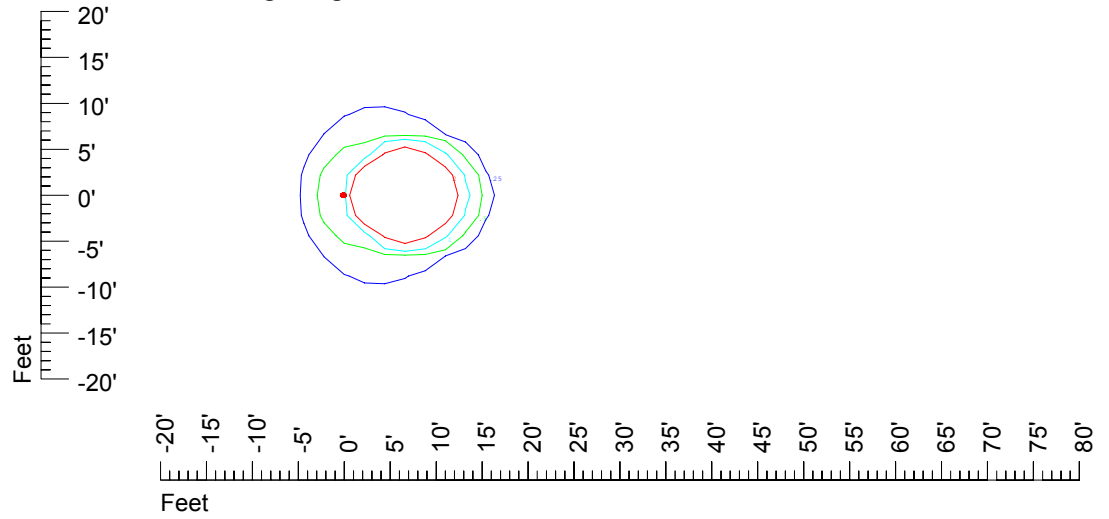

Isoline values — 0.1 fc — 0.25 fc — 0.5 fc — 1.0 fc — 2.0 fc

Mounting height 7' Tilt 0°

Mounting height 7' Tilt 30°

Mounting height 7' Tilt 15°

Mounting height 7' Tilt 45°

IES Photometric files C9727

Isoline template 9' mounting height

Isoline values — 0.1 fc — 0.25 fc — 0.5 fc — 1.0 fc — 2.0 fc

Mounting height 9' Tilt 0°

Mounting height 9' Tilt 30°

Mounting height 9' Tilt 15°

Mounting height 9' Tilt 45°

IES Photometric files C9728

Isoline template 11' mounting height

Isoline values — 0.1 fc — 0.25 fc — 0.5 fc — 1.0 fc — 2.0 fc

Mounting height 11' Tilt 0°

Mounting height 11' Tilt 30°

Mounting height 11' Tilt 15°

Mounting height 11' Tilt 45°

IES Photometric files C9727

Isoline template 15' mounting height