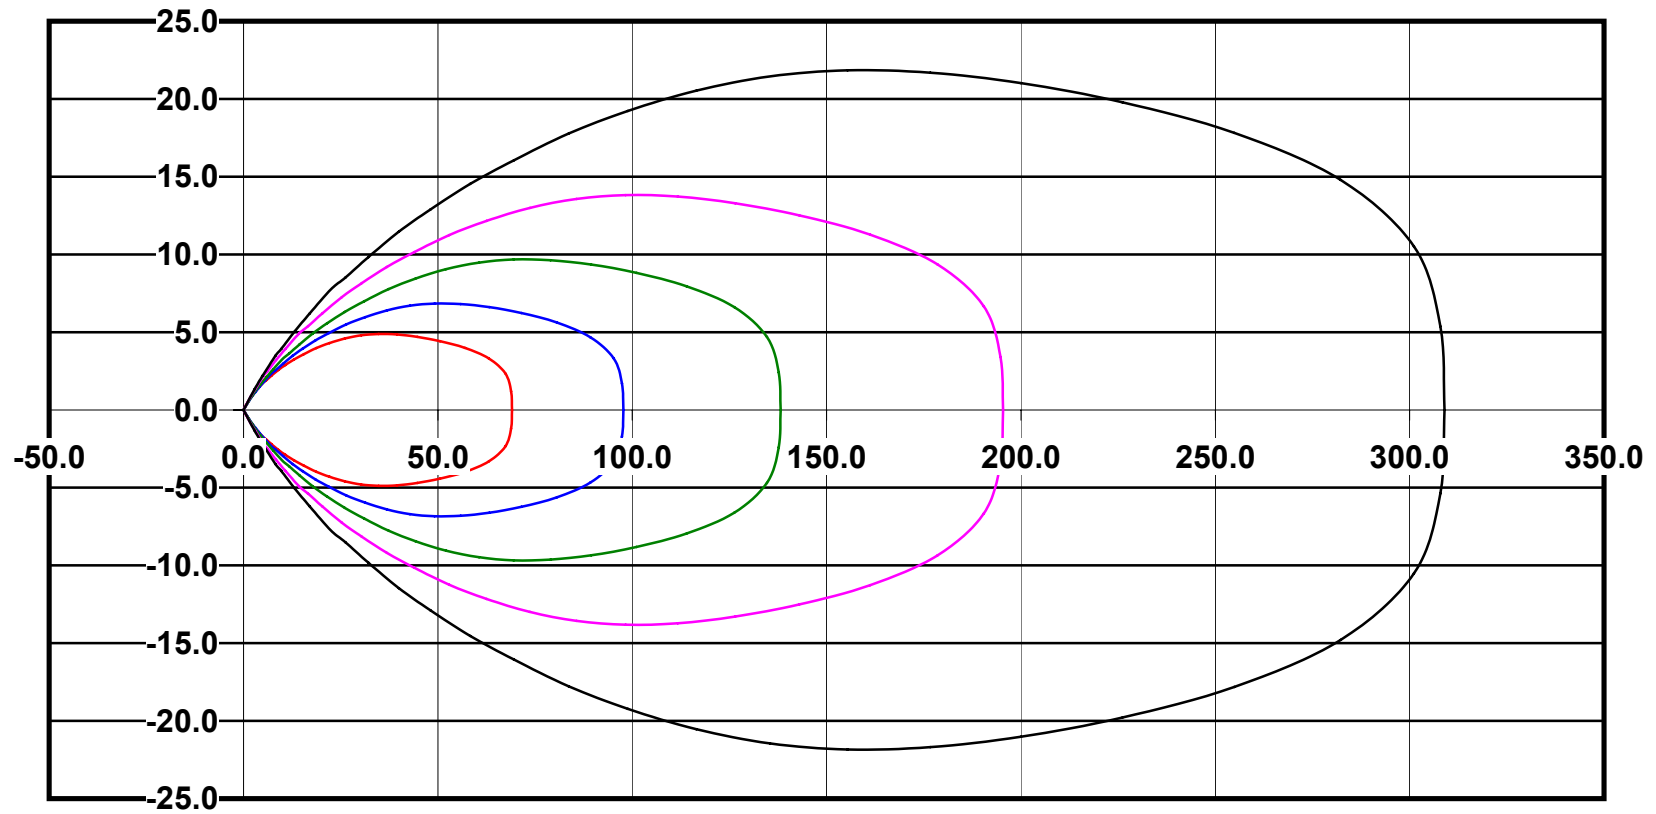

IES File: C9726

Lighting level in fc / Distance in feet

Vertical plan 0° to 180°
Horizontal plan 0°

— 2 fc — 1 fc — 0.5 fc — 0.25 fc — 0.1 fc

IES Photometric files C9726

Isoline template 7' mounting height

Isoline values — 0.1 fc — 0.25 fc — 0.5 fc — 1.0 fc — 2.0 fc

Mounting height 7' Tilt 0°

Mounting height 7' Tilt 30°

Mounting height 7' Tilt 15°

Mounting height 7' Tilt 45°

IES Photometric files C9726

Isoline template 9' mounting height

Isoline values — 0.1 fc — 0.25 fc — 0.5 fc — 1.0 fc — 2.0 fc

Mounting height 9' Tilt 0°

Mounting height 9' Tilt 30°

Mounting height 9' Tilt 15°

Mounting height 9' Tilt 45°

IES Photometric files C9726

Isoline template 11' mounting height