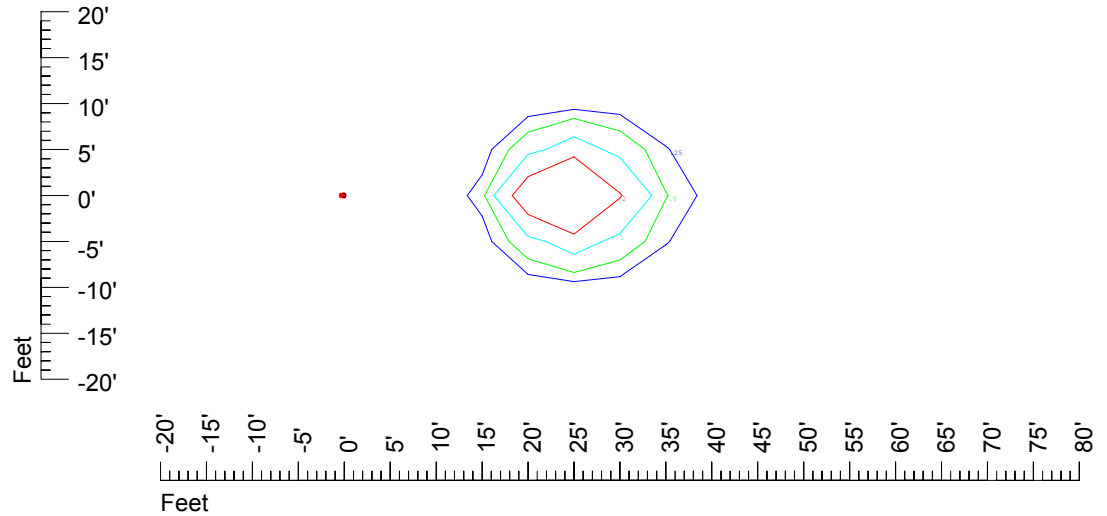

Isoline values — 0.1 fc — 0.25 fc — 0.5 fc — 1.0 fc — 2.0 fc

Mounting height 20' Tilt 0°

Mounting height 20' Tilt 30°

Mounting height 20' Tilt 15°

Mounting height 20' Tilt 45°

IES Photometric files C9726

Isoline template 25' mounting height

Isoline values — 0.1 fc — 0.25 fc — 0.5 fc — 1.0 fc — 2.0 fc

Mounting height 25' Tilt 0°

Mounting height 25' Tilt 30°

Mounting height 25' Tilt 15°

Mounting height 25' Tilt 45°

IES Photometric files C9726

Isoline template 30' mounting height

Isoline values — 0.1 fc — 0.25 fc — 0.5 fc — 1.0 fc — 2.0 fc

Mounting height 30' Tilt 0°

Mounting height 30' Tilt 30°

Mounting height 30' Tilt 15°

Mounting height 30' Tilt 45°