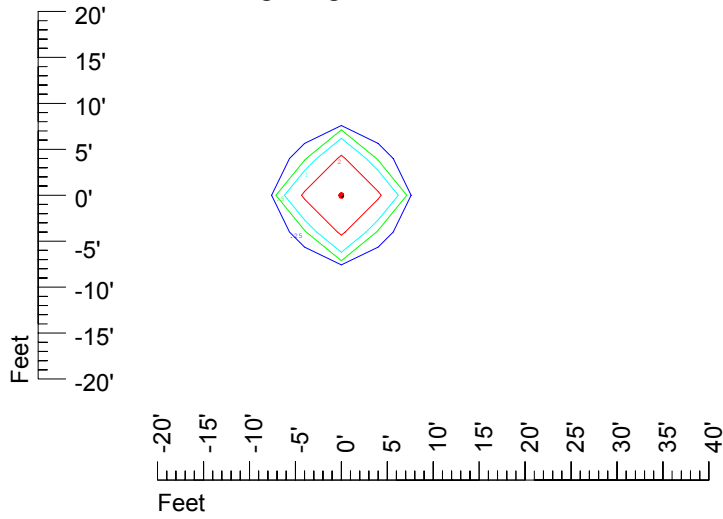

Isoline values — 0.1 fc — 0.25 fc — 0.5 fc — 1.0 fc — 2.0 fc

Mounting height 11' Tilt 0°

Mounting height 11' Tilt 30°

Mounting height 11' Tilt 15°

Mounting height 11' Tilt 45°

IES Photometric files C9726

Isoline template 15' mounting height

Isoline values — 0.1 fc — 0.25 fc — 0.5 fc — 1.0 fc — 2.0 fc

Mounting height 15' Tilt 0°

Mounting height 15' Tilt 30°

Mounting height 15' Tilt 15°

Mounting height 15' Tilt 45°

IES Photometric files C9726

Isoline template 20' mounting height

Isoline values — 0.1 fc — 0.25 fc — 0.5 fc — 1.0 fc — 2.0 fc

Mounting height 20' Tilt 0°

Mounting height 20' Tilt 30°

Mounting height 20' Tilt 15°

Mounting height 20' Tilt 45°

IES Photometric files C9726

Isoline template 25' mounting height