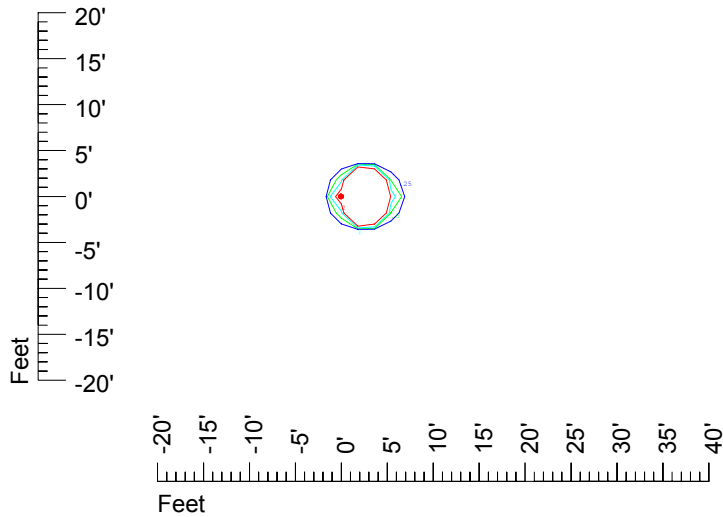

Isoline values — 0.1 fc — 0.25 fc — 0.5 fc — 1.0 fc — 2.0 fc

Mounting height 7' Tilt 0°

Mounting height 7' Tilt 30°

Mounting height 7' Tilt 15°

Mounting height 7' Tilt 45°

IES Photometric files C9726

Isoline template 9' mounting height

Isoline values — 0.1 fc — 0.25 fc — 0.5 fc — 1.0 fc — 2.0 fc

Mounting height 9' Tilt 0°

Mounting height 9' Tilt 30°

Mounting height 9' Tilt 15°

Mounting height 9' Tilt 45°

IES Photometric files C9726

Isoline template 11' mounting height

Isoline values — 0.1 fc — 0.25 fc — 0.5 fc — 1.0 fc — 2.0 fc

Mounting height 11' Tilt 0°

Mounting height 11' Tilt 30°

Mounting height 11' Tilt 15°

Mounting height 11' Tilt 45°

IES Photometric files C9726

Isoline template 15' mounting height

Isoline values — 0.1 fc — 0.25 fc — 0.5 fc — 1.0 fc — 2.0 fc

Mounting height 15' Tilt 0°

Mounting height 15' Tilt 30°

Mounting height 15' Tilt 15°

Mounting height 15' Tilt 45°

IES Photometric files C9726

Isoline template 20' mounting height