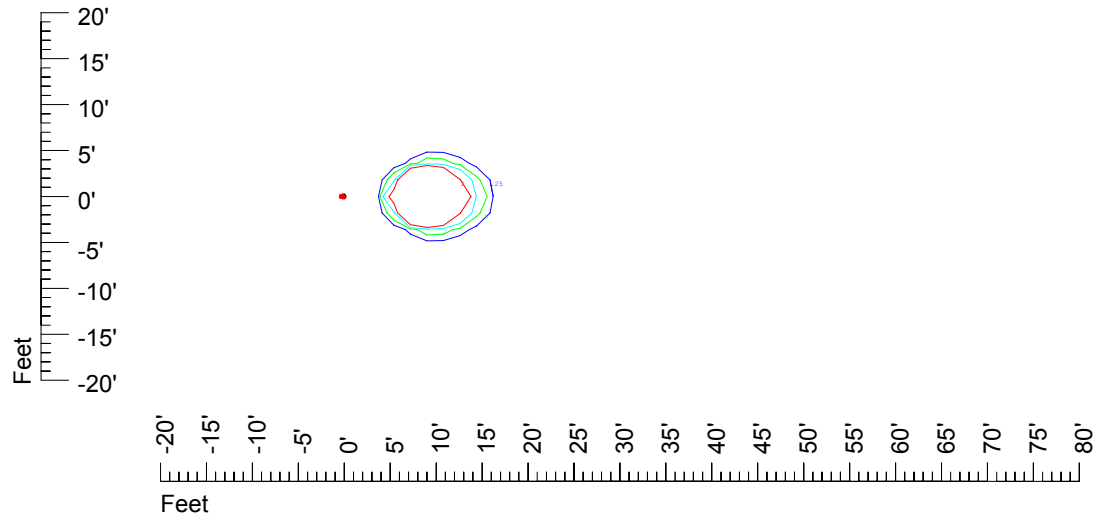

Isoline values — 0.1 fc — 0.25 fc — 0.5 fc — 1.0 fc — 2.0 fc

Mounting height 7' Tilt 0°

Mounting height 7' Tilt 30°

Mounting height 7' Tilt 15°

Mounting height 7' Tilt 45°

IES Photometric files C9726

Isoline template 9' mounting height

Isoline values — 0.1 fc — 0.25 fc — 0.5 fc — 1.0 fc — 2.0 fc

Mounting height 9' Tilt 0°

Mounting height 9' Tilt 30°

Mounting height 9' Tilt 15°

Mounting height 9' Tilt 45°

IES Photometric files C9726

Isoline template 11' mounting height

Isoline values — 0.1 fc — 0.25 fc — 0.5 fc — 1.0 fc — 2.0 fc

Mounting height 11' Tilt 0°

Mounting height 11' Tilt 30°

Mounting height 11' Tilt 15°

Mounting height 11' Tilt 45°

IES Photometric files C9726

Isoline template 15' mounting height