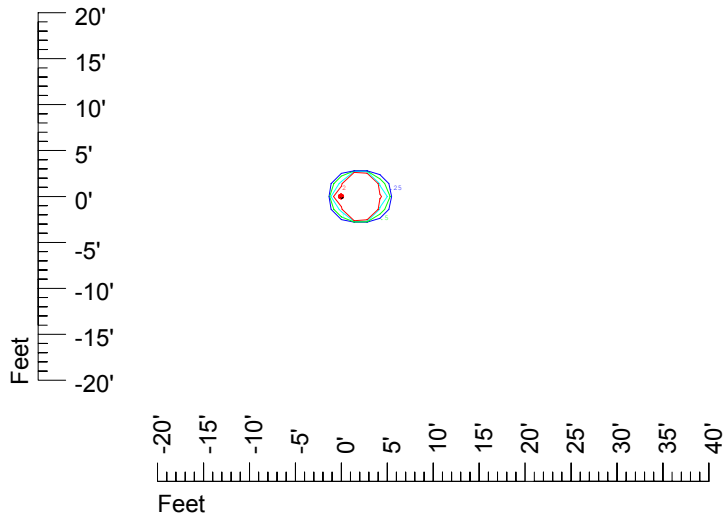

IES File: C9726

Lighting level in fc / Distance in feet

Vertical plan 0° to 180°
Horizontal plan 0°

— 2 fc — 1 fc — 0.5 fc — 0.25 fc — 0.1 fc

IES Photometric files C9726

Isoline template 7' mounting height

Isoline values — 0.1 fc — 0.25 fc — 0.5 fc — 1.0 fc — 2.0 fc

Mounting height 7' Tilt 0°

Mounting height 7' Tilt 30°

Mounting height 7' Tilt 15°

Mounting height 7' Tilt 45°

IES Photometric files C9726

Isoline template 9' mounting height

Isoline values — 0.1 fc — 0.25 fc — 0.5 fc — 1.0 fc — 2.0 fc

Mounting height 9' Tilt 0°

Mounting height 9' Tilt 30°

Mounting height 9' Tilt 15°

Mounting height 9' Tilt 45°

IES Photometric files C9726

Isoline template 11' mounting height

Isoline values — 0.1 fc — 0.25 fc — 0.5 fc — 1.0 fc — 2.0 fc

Mounting height 11' Tilt 0°

Mounting height 11' Tilt 30°

Mounting height 11' Tilt 15°

Mounting height 11' Tilt 45°

IES Photometric files C9726

Isoline template 15' mounting height