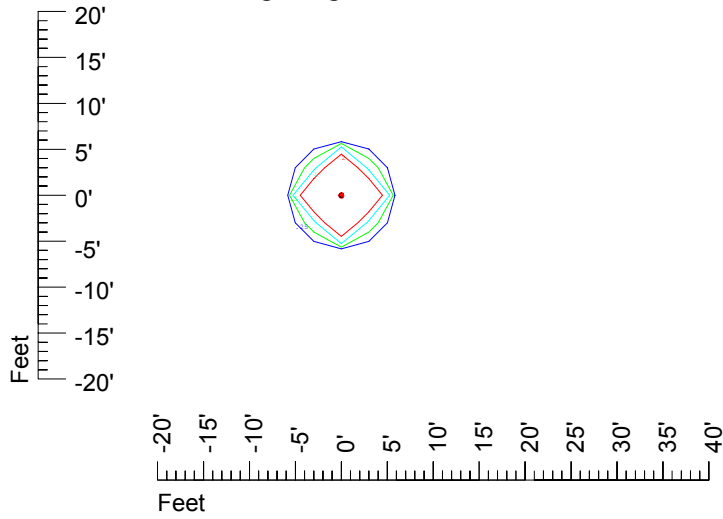

Isoline values — 0.1 fc — 0.25 fc — 0.5 fc — 1.0 fc — 2.0 fc

Mounting height 7' Tilt 0°

Mounting height 7' Tilt 30°

Mounting height 7' Tilt 15°

Mounting height 7' Tilt 45°

IES Photometric files C9726

Isoline template 9' mounting height

Isoline values — 0.1 fc — 0.25 fc — 0.5 fc — 1.0 fc — 2.0 fc

Mounting height 9' Tilt 0°

Mounting height 9' Tilt 30°

Mounting height 9' Tilt 15°

Mounting height 9' Tilt 45°

IES Photometric files C9726

Isoline template 11' mounting height

Isoline values — 0.1 fc — 0.25 fc — 0.5 fc — 1.0 fc — 2.0 fc

Mounting height 11' Tilt 0°

Mounting height 11' Tilt 30°

Mounting height 11' Tilt 15°

Mounting height 11' Tilt 45°

IES Photometric files C9726

Isoline template 15' mounting height

Isoline values — 0.1 fc — 0.25 fc — 0.5 fc — 1.0 fc — 2.0 fc

Mounting height 15' Tilt 0°

Mounting height 15' Tilt 30°

Mounting height 15' Tilt 15°

Mounting height 15' Tilt 45°

IES Photometric files C9726

Isoline template 20' mounting height