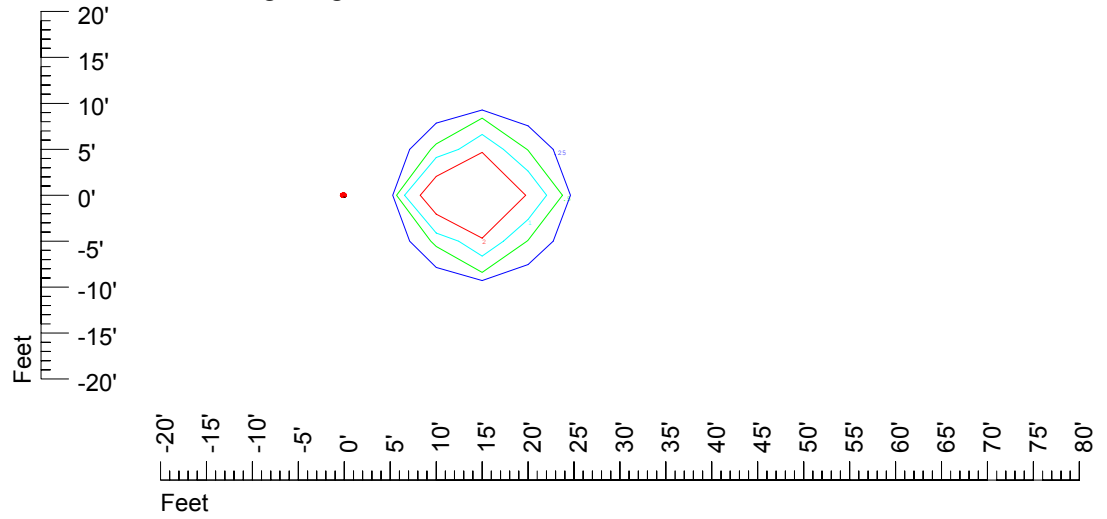

Mounting height 25' Tilt 30°

Mounting height 25' Tilt 45°