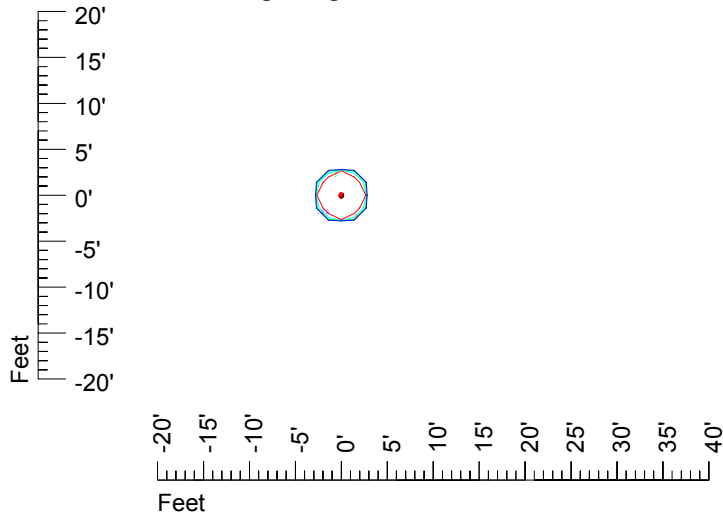

IES File: C9726

Lighting level in fc / Distance in feet

Vertical plan 0° to 180°
Horizontal plan 0°

— 2 fc — 1 fc — 0.5 fc — 0.25 fc — 0.1 fc

IES Photometric files C9726

Isoline template 7' mounting height

Isoline values — 0.1 fc — 0.25 fc — 0.5 fc — 1.0 fc — 2.0 fc

Mounting height 7' Tilt 0°

Mounting height 7' Tilt 30°

Mounting height 7' Tilt 15°

Mounting height 7' Tilt 45°

IES Photometric files C9726

Isoline template 9' mounting height

Isoline values — 0.1 fc — 0.25 fc — 0.5 fc — 1.0 fc — 2.0 fc

Mounting height 9' Tilt 0°

Mounting height 9' Tilt 30°

Mounting height 9' Tilt 15°

Mounting height 9' Tilt 45°

IES Photometric files C9726

Isoline template 11' mounting height

Isoline values — 0.1 fc — 0.25 fc — 0.5 fc — 1.0 fc — 2.0 fc

Mounting height 30' Tilt 0°

Mounting height 30' Tilt 30°

Mounting height 30' Tilt 15°

Mounting height 30' Tilt 45°