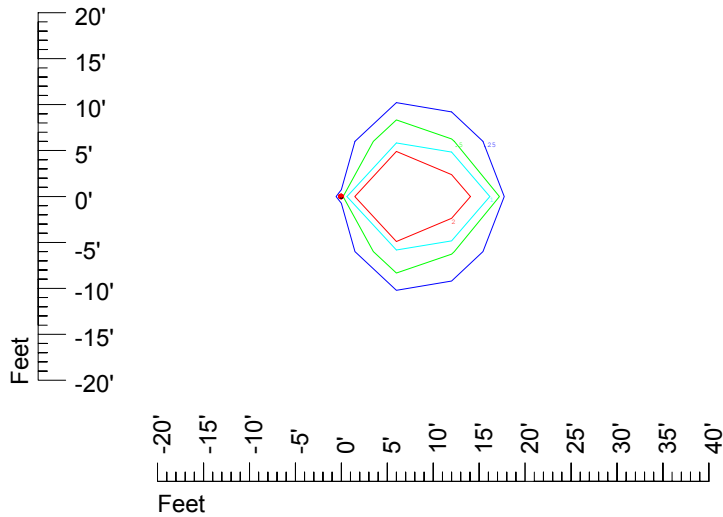

Isoline values — 0.1 fc — 0.25 fc — 0.5 fc — 1.0 fc — 2.0 fc

Mounting height 15' Tilt 0°

Mounting height 15' Tilt 30°

Mounting height 15' Tilt 15°

Mounting height 15' Tilt 45°

IES Photometric files C9726

Isoline template 20' mounting height

Isoline values — 0.1 fc — 0.25 fc — 0.5 fc — 1.0 fc — 2.0 fc

Mounting height 20' Tilt 0°

Mounting height 20' Tilt 30°

Mounting height 20' Tilt 15°

Mounting height 20' Tilt 45°

IES Photometric files C9726

Isoline template 25' mounting height

Isoline values — 0.1 fc — 0.25 fc — 0.5 fc — 1.0 fc — 2.0 fc

Mounting height 25' Tilt 0°

Mounting height 25' Tilt 30°

Mounting height 25' Tilt 15°

Mounting height 25' Tilt 45°

IES Photometric files C9726

Isoline template 30' mounting height

Isoline values — 0.1 fc — 0.25 fc — 0.5 fc — 1.0 fc — 2.0 fc

Mounting height 30' Tilt 0°

Mounting height 30' Tilt 30°

Mounting height 30' Tilt 15°

Mounting height 30' Tilt 45°