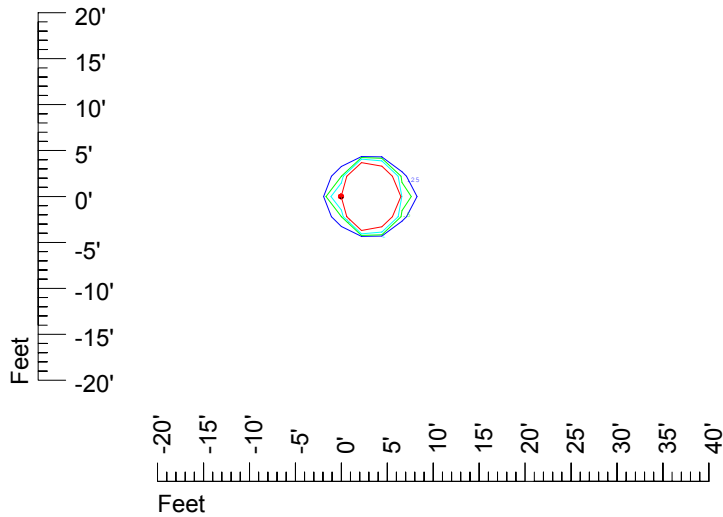

Isoline values — 0.1 fc — 0.25 fc — 0.5 fc — 1.0 fc — 2.0 fc

Mounting height 7' Tilt 0°

Mounting height 7' Tilt 30°

Mounting height 7' Tilt 15°

Mounting height 7' Tilt 45°

IES Photometric files C9726

Isoline template 9' mounting height

Isoline values — 0.1 fc — 0.25 fc — 0.5 fc — 1.0 fc — 2.0 fc

Mounting height 9' Tilt 0°

Mounting height 9' Tilt 30°

Mounting height 9' Tilt 15°

Mounting height 9' Tilt 45°

IES Photometric files C9726

Isoline template 11' mounting height

Isoline values — 0.1 fc — 0.25 fc — 0.5 fc — 1.0 fc — 2.0 fc

Mounting height 11' Tilt 0°

Mounting height 11' Tilt 30°

Mounting height 11' Tilt 15°

Mounting height 11' Tilt 45°

IES Photometric files C9726

Isoline template 15' mounting height

Isoline values — 0.1 fc — 0.25 fc — 0.5 fc — 1.0 fc — 2.0 fc

Mounting height 15' Tilt 0°

Mounting height 15' Tilt 30°

Mounting height 15' Tilt 15°

Mounting height 15' Tilt 45°

IES Photometric files C9726

Isoline template 20' mounting height