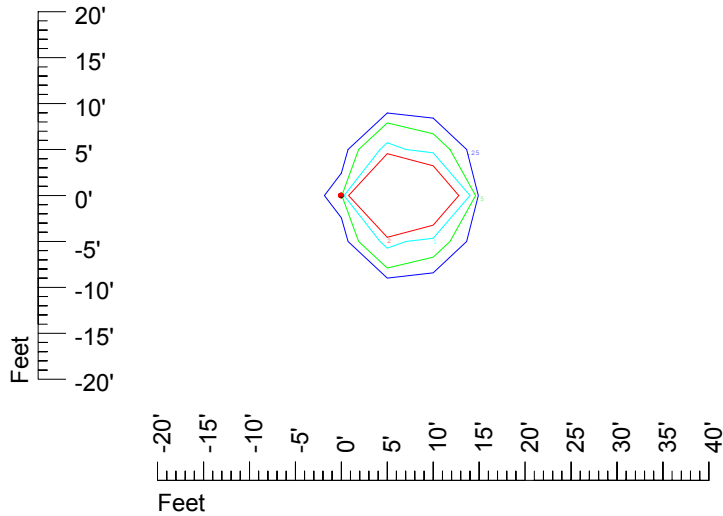

Isoline values — 0.1 fc — 0.25 fc — 0.5 fc — 1.0 fc — 2.0 fc

Mounting height 15' Tilt 0°

Mounting height 15' Tilt 30°

Mounting height 15' Tilt 15°

Mounting height 15' Tilt 45°

IES Photometric files C9726

Isoline template 20' mounting height

Isoline values — 0.1 fc — 0.25 fc — 0.5 fc — 1.0 fc — 2.0 fc

Mounting height 20' Tilt 0°

Mounting height 20' Tilt 30°

Mounting height 20' Tilt 15°

Mounting height 20' Tilt 45°

IES Photometric files C9726

Isoline template 25' mounting height

Isoline values — 0.1 fc — 0.25 fc — 0.5 fc — 1.0 fc — 2.0 fc

Mounting height 25' Tilt 0°

Mounting height 25' Tilt 30°

Mounting height 25' Tilt 15°

Mounting height 25' Tilt 45°

IES Photometric files C9726

Isoline template 30' mounting height

Isoline values — 0.1 fc — 0.25 fc — 0.5 fc — 1.0 fc — 2.0 fc

Mounting height 30' Tilt 0°

Mounting height 30' Tilt 30°

Mounting height 30' Tilt 15°

Mounting height 30' Tilt 45°