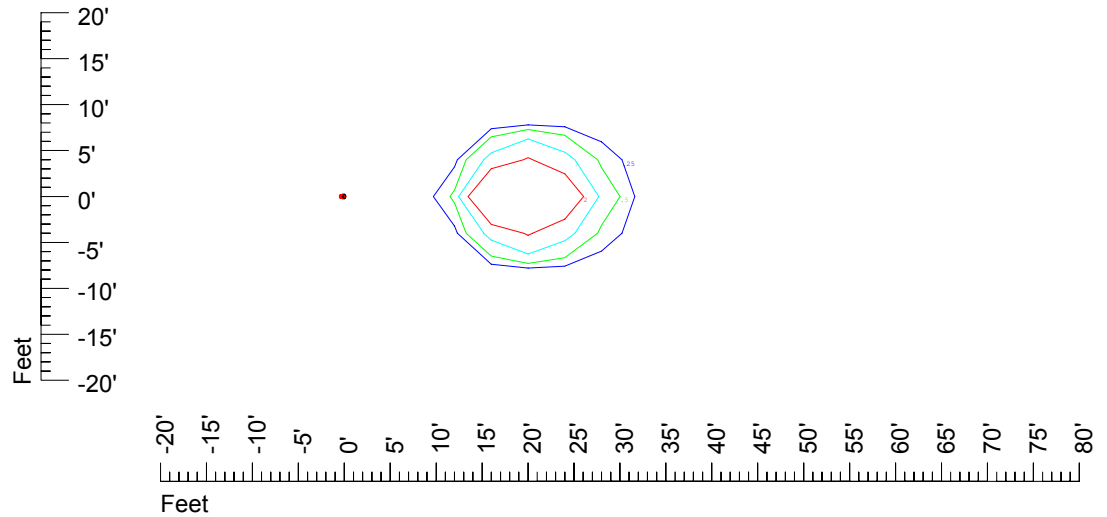

Isoline values — 0.1 fc — 0.25 fc — 0.5 fc — 1.0 fc — 2.0 fc

Mounting height 15' Tilt 0°

Mounting height 15' Tilt 30°

Mounting height 15' Tilt 15°

Mounting height 15' Tilt 45°

IES Photometric files C9726

Isoline template 20' mounting height

Isoline values — 0.1 fc — 0.25 fc — 0.5 fc — 1.0 fc — 2.0 fc

Mounting height 20' Tilt 0°

Mounting height 20' Tilt 30°

Mounting height 20' Tilt 15°

Mounting height 20' Tilt 45°

IES Photometric files C9726

Isoline template 25' mounting height

Isoline values — 0.1 fc — 0.25 fc — 0.5 fc — 1.0 fc — 2.0 fc

Mounting height 25' Tilt 0°

Mounting height 25' Tilt 30°

Mounting height 25' Tilt 15°

Mounting height 25' Tilt 45°

IES Photometric files C9726

Isoline template 30' mounting height