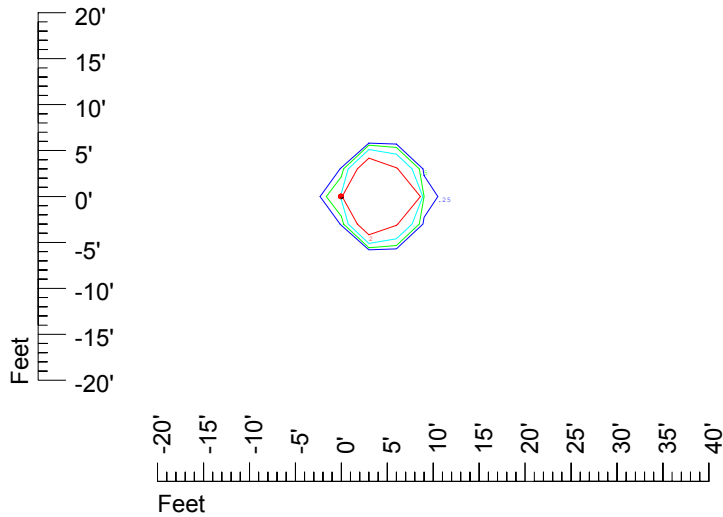

Isoline values — 0.1 fc — 0.25 fc — 0.5 fc — 1.0 fc — 2.0 fc

Mounting height 7' Tilt 0°

Mounting height 7' Tilt 30°

Mounting height 7' Tilt 15°

Mounting height 7' Tilt 45°

IES Photometric files C9726

Isoline template 9' mounting height

Isoline values — 0.1 fc — 0.25 fc — 0.5 fc — 1.0 fc — 2.0 fc

Mounting height 11' Tilt 0°

Mounting height 11' Tilt 30°

Mounting height 11' Tilt 15°

Mounting height 11' Tilt 45°

IES Photometric files C9726

Isoline template 15' mounting height

Isoline values — 0.1 fc — 0.25 fc — 0.5 fc — 1.0 fc — 2.0 fc

Mounting height 15' Tilt 0°

Mounting height 15' Tilt 30°

Mounting height 15' Tilt 15°

Mounting height 15' Tilt 45°

IES Photometric files C9726

Isoline template 20' mounting height

Isoline values — 0.1 fc — 0.25 fc — 0.5 fc — 1.0 fc — 2.0 fc

Mounting height 20' Tilt 0°

Mounting height 20' Tilt 30°

Mounting height 20' Tilt 15°

Mounting height 20' Tilt 45°

IES Photometric files C9726

Isoline template 25' mounting height