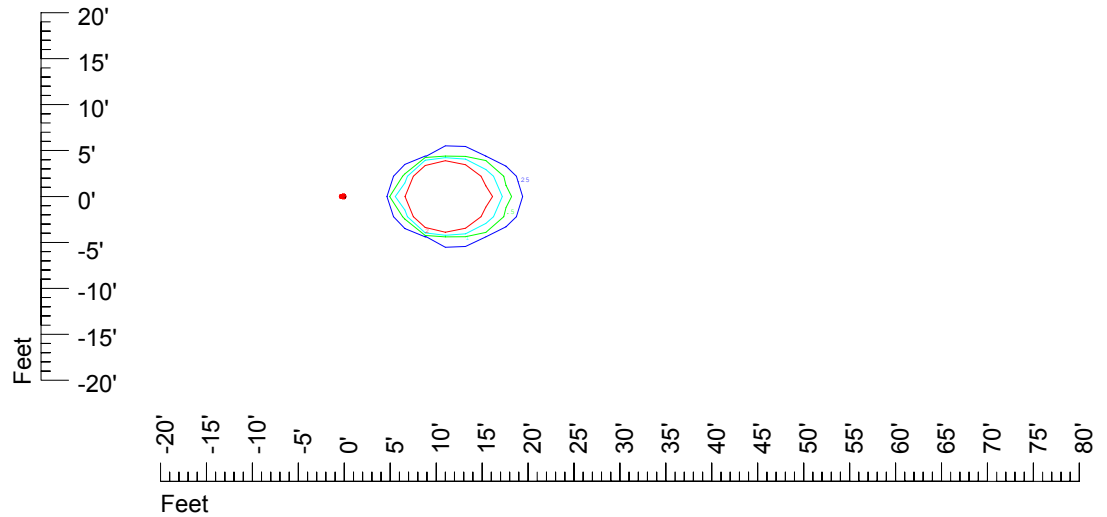

Isoline values — 0.1 fc — 0.25 fc — 0.5 fc — 1.0 fc — 2.0 fc

Mounting height 9' Tilt 0°

Mounting height 9' Tilt 30°

Mounting height 9' Tilt 15°

Mounting height 9' Tilt 45°

IES Photometric files C9726

Isoline template 11' mounting height

Isoline values — 0.1 fc — 0.25 fc — 0.5 fc — 1.0 fc — 2.0 fc

Mounting height 11' Tilt 0°

Mounting height 11' Tilt 30°

Mounting height 11' Tilt 15°

Mounting height 11' Tilt 45°

IES Photometric files C9726

Isoline template 15' mounting height