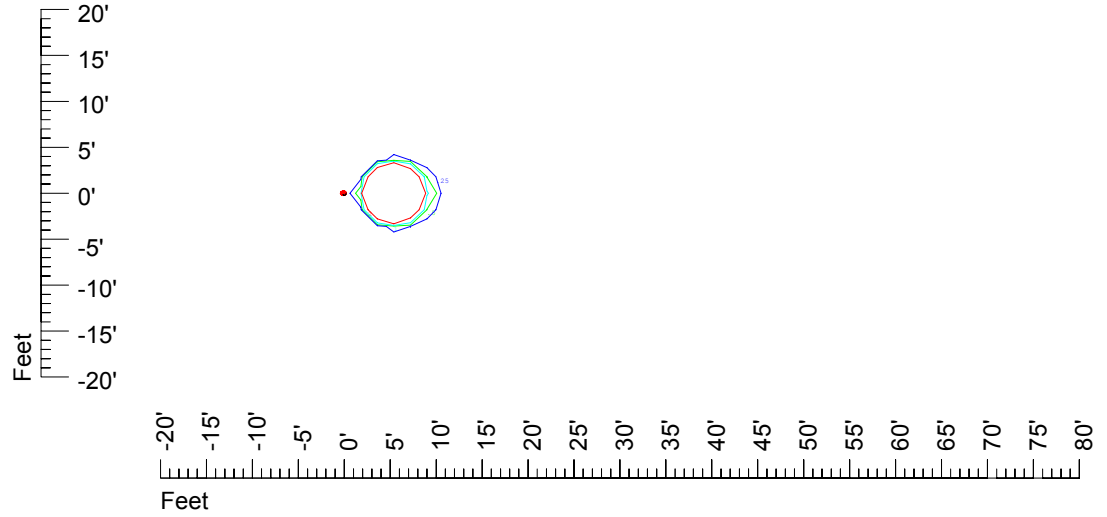

Isoline values — 0.1 fc — 0.25 fc — 0.5 fc — 1.0 fc — 2.0 fc

Mounting height 7' Tilt 0°

Mounting height 7' Tilt 30°

Mounting height 7' Tilt 15°

Mounting height 7' Tilt 45°

IES Photometric files C9726

Isoline template 9' mounting height

Isoline values — 0.1 fc — 0.25 fc — 0.5 fc — 1.0 fc — 2.0 fc

Mounting height 9' Tilt 0°

Mounting height 9' Tilt 30°

Mounting height 9' Tilt 15°

Mounting height 9' Tilt 45°

IES Photometric files C9726

Isoline template 11' mounting height