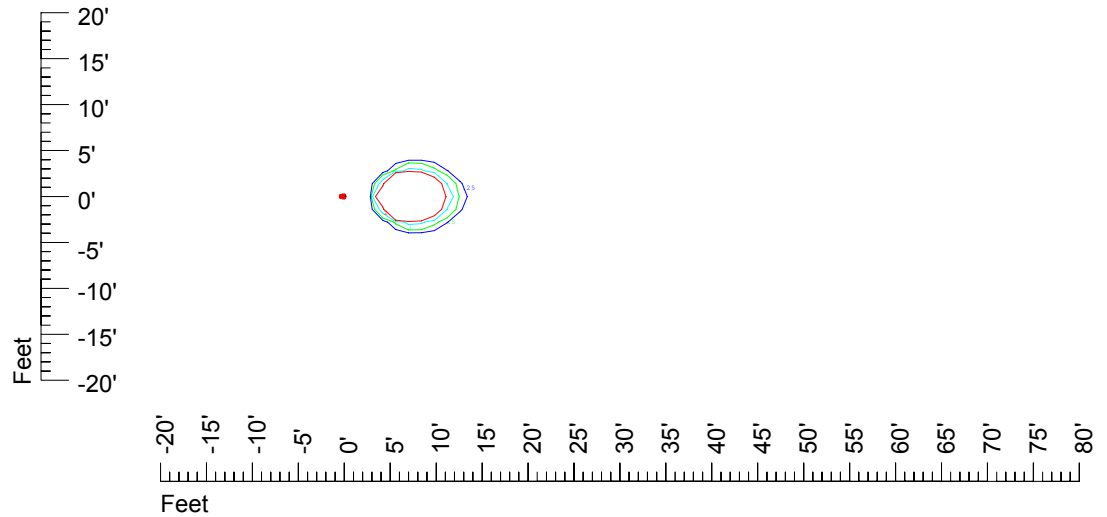

Isoline values — 0.1 fc — 0.25 fc — 0.5 fc — 1.0 fc — 2.0 fc

Mounting height 7' Tilt 0°

Mounting height 7' Tilt 30°

Mounting height 7' Tilt 15°

Mounting height 7' Tilt 45°

IES Photometric files C9726

Isoline template 9' mounting height

Isoline values — 0.1 fc — 0.25 fc — 0.5 fc — 1.0 fc — 2.0 fc

Mounting height 9' Tilt 0°

Mounting height 9' Tilt 30°

Mounting height 9' Tilt 15°

Mounting height 9' Tilt 45°

IES Photometric files C9726

Isoline template 11' mounting height