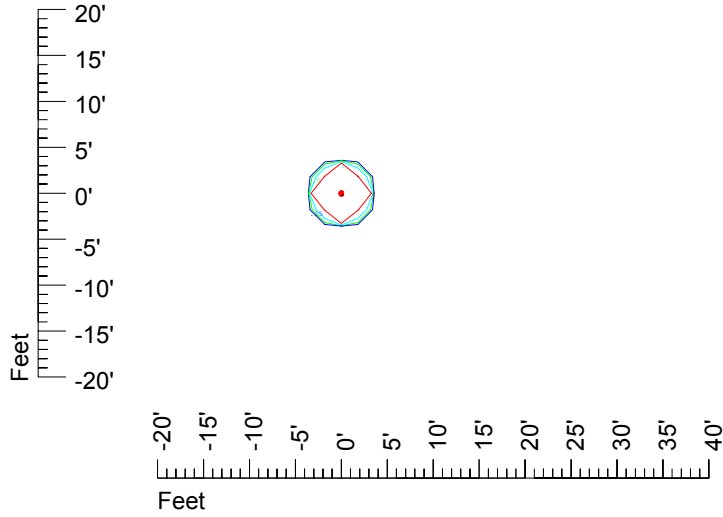

IES File: C9726

Lighting level in fc / Distance in feet

Vertical plan 0° to 180°
Horizontal plan 0°

— 2 fc — 1 fc — 0.5 fc — 0.25 fc — 0.1 fc

IES Photometric files C9726

Isoline template 7' mounting height

Isoline values — 0.1 fc — 0.25 fc — 0.5 fc — 1.0 fc — 2.0 fc

Mounting height 7' Tilt 0°

Mounting height 7' Tilt 30°

Mounting height 7' Tilt 15°

Mounting height 7' Tilt 45°

IES Photometric files C9726

Isoline template 9' mounting height

Isoline values — 0.1 fc — 0.25 fc — 0.5 fc — 1.0 fc — 2.0 fc

Mounting height 9' Tilt 0°

Mounting height 9' Tilt 30°

Mounting height 9' Tilt 15°

Mounting height 9' Tilt 45°

IES Photometric files C9726

Isoline template 11' mounting height

Isoline values — 0.1 fc — 0.25 fc — 0.5 fc — 1.0 fc — 2.0 fc

Mounting height 11' Tilt 0°

Mounting height 11' Tilt 30°

Mounting height 11' Tilt 15°

Mounting height 11' Tilt 45°

IES Photometric files C9726

Isoline template 15' mounting height