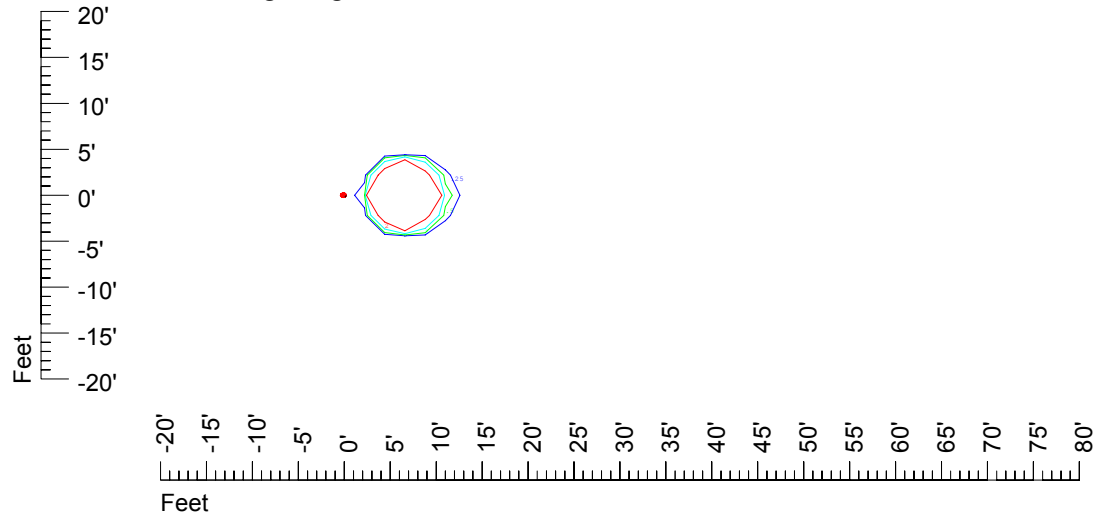

Isoline values — 0.1 fc — 0.25 fc — 0.5 fc — 1.0 fc — 2.0 fc

Mounting height 7' Tilt 0°

Mounting height 7' Tilt 30°

Mounting height 7' Tilt 15°

Mounting height 7' Tilt 45°

IES Photometric files C9726

Isoline template 9' mounting height

Isoline values — 0.1 fc — 0.25 fc — 0.5 fc — 1.0 fc — 2.0 fc

Mounting height 9' Tilt 0°

Mounting height 9' Tilt 30°

Mounting height 9' Tilt 15°

Mounting height 9' Tilt 45°

IES Photometric files C9726

Isoline template 11' mounting height

Isoline values — 0.1 fc — 0.25 fc — 0.5 fc — 1.0 fc — 2.0 fc

Mounting height 11' Tilt 0°

Mounting height 11' Tilt 30°

Mounting height 11' Tilt 15°

Mounting height 11' Tilt 45°

IES Photometric files C9726

Isoline template 15' mounting height