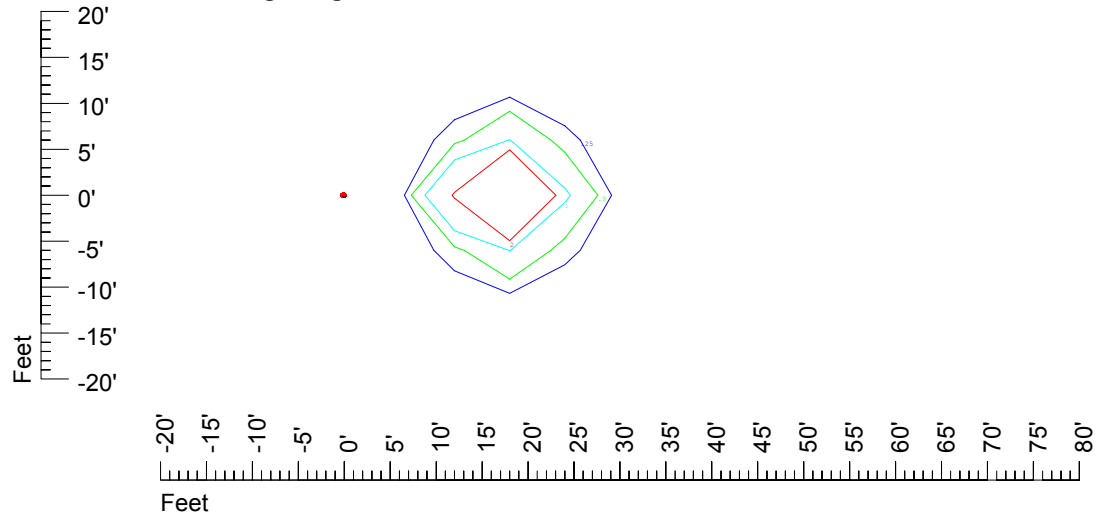

Isoline values — 0.1 fc — 0.25 fc — 0.5 fc — 1.0 fc — 2.0 fc

Mounting height 20' Tilt 0°

Mounting height 20' Tilt 30°

Mounting height 20' Tilt 15°

Mounting height 20' Tilt 45°

IES Photometric files C9726

Isoline template 25' mounting height

Isoline values — 0.1 fc — 0.25 fc — 0.5 fc — 1.0 fc — 2.0 fc

Mounting height 25' Tilt 0°

Mounting height 25' Tilt 30°

Mounting height 25' Tilt 15°

Mounting height 25' Tilt 45°

IES Photometric files C9726

Isoline template 30' mounting height

Isoline values — 0.1 fc — 0.25 fc — 0.5 fc — 1.0 fc — 2.0 fc

Mounting height 30' Tilt 0°

Mounting height 30' Tilt 30°

Mounting height 30' Tilt 15°

Mounting height 30' Tilt 45°