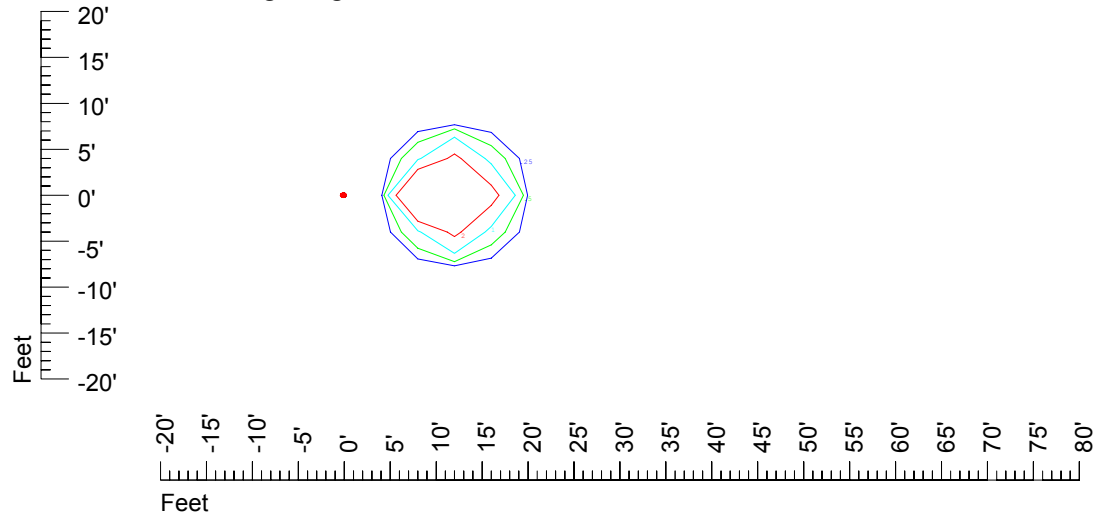

Mounting height 20' Tilt 30°

Mounting height 20' Tilt 45°