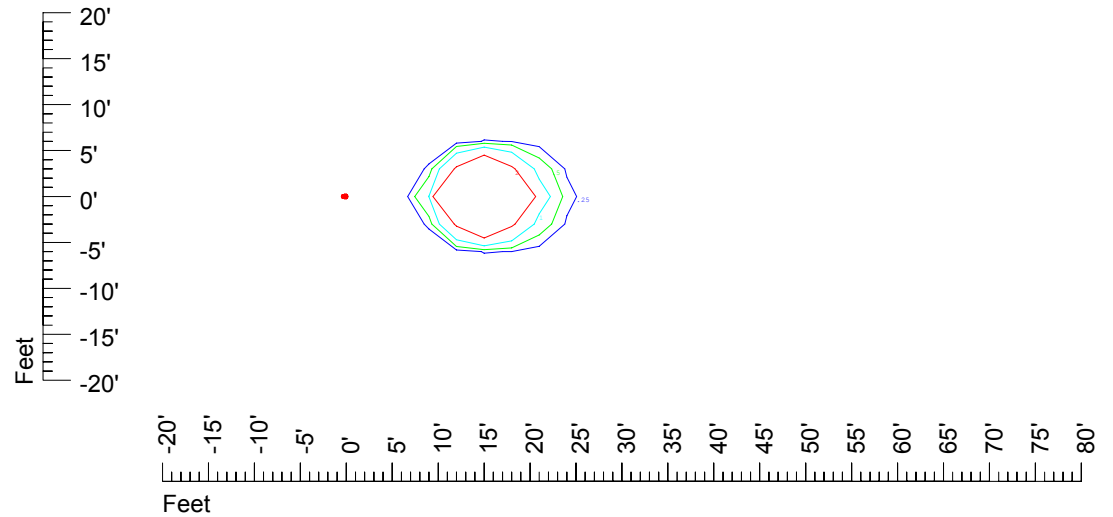

Isoline values — 0.1 fc — 0.25 fc — 0.5 fc — 1.0 fc — 2.0 fc

Mounting height 15' Tilt 0°

Mounting height 15' Tilt 30°

Mounting height 15' Tilt 15°

Mounting height 15' Tilt 45°

IES Photometric files C9726

Isoline template 20' mounting height