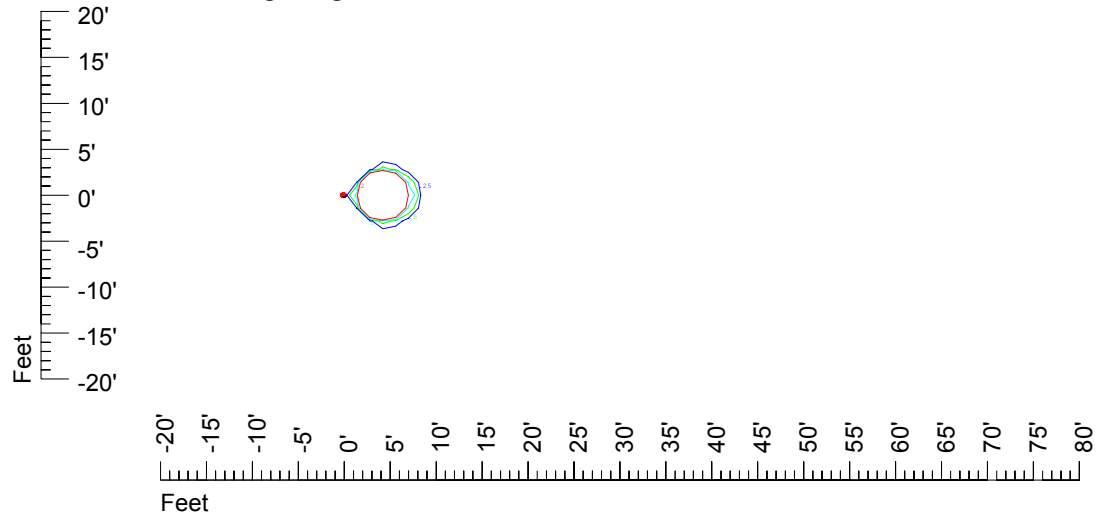

IES File: C9726

Lighting level in fc / Distance in feet

Vertical plan 0° to 180°
Horizontal plan 0°

— 2 fc — 1 fc — 0.5 fc — 0.25 fc — 0.1 fc

IES Photometric files C9726

Isoline template 7' mounting height

Isoline values — 0.1 fc — 0.25 fc — 0.5 fc — 1.0 fc — 2.0 fc

Mounting height 7' Tilt 0°

Mounting height 7' Tilt 30°

Mounting height 7' Tilt 15°

Mounting height 7' Tilt 45°

IES Photometric files C9726

Isoline template 9' mounting height

Isoline values — 0.1 fc — 0.25 fc — 0.5 fc — 1.0 fc — 2.0 fc

Mounting height 9' Tilt 0°

Mounting height 9' Tilt 30°

Mounting height 9' Tilt 15°

Mounting height 9' Tilt 45°

IES Photometric files C9726

Isoline template 11' mounting height