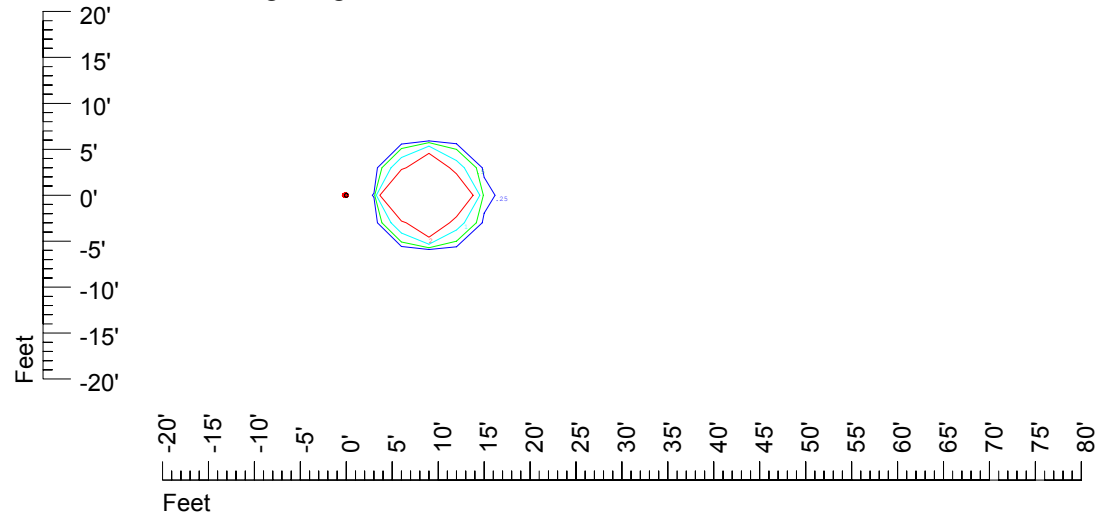

Mounting height 15' Tilt 30°

Mounting height 15' Tilt 45°