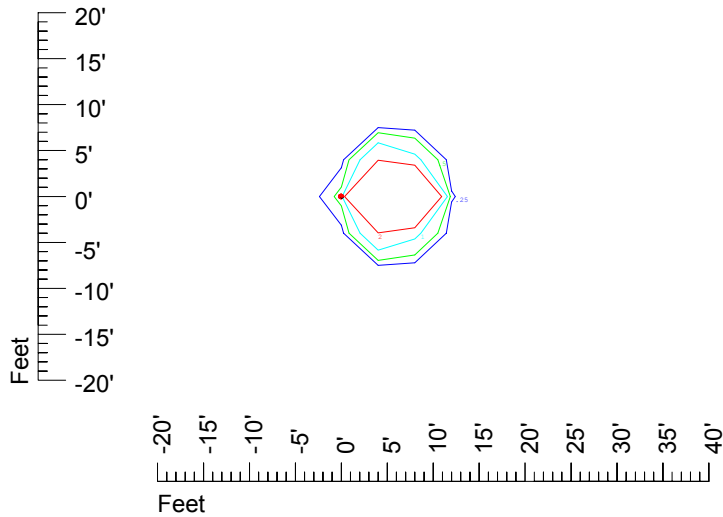

Isoline values — 0.1 fc — 0.25 fc — 0.5 fc — 1.0 fc — 2.0 fc

Mounting height 11' Tilt 0°

Mounting height 11' Tilt 30°

Mounting height 11' Tilt 15°

Mounting height 11' Tilt 45°

IES Photometric files C9726

Isoline template 15' mounting height

Isoline values — 0.1 fc — 0.25 fc — 0.5 fc — 1.0 fc — 2.0 fc

Mounting height 15' Tilt 0°

Mounting height 15' Tilt 30°

Mounting height 15' Tilt 15°

Mounting height 15' Tilt 45°

IES Photometric files C9726

Isoline template 20' mounting height

Isoline values — 0.1 fc — 0.25 fc — 0.5 fc — 1.0 fc — 2.0 fc

Mounting height 20' Tilt 0°

Mounting height 20' Tilt 30°

Mounting height 20' Tilt 15°

Mounting height 20' Tilt 45°

IES Photometric files C9726

Isoline template 25' mounting height

Isoline values — 0.1 fc — 0.25 fc — 0.5 fc — 1.0 fc — 2.0 fc

Mounting height 25' Tilt 0°

Mounting height 25' Tilt 30°

Mounting height 25' Tilt 15°

Mounting height 25' Tilt 45°

IES Photometric files C9726

Isoline template 30' mounting height