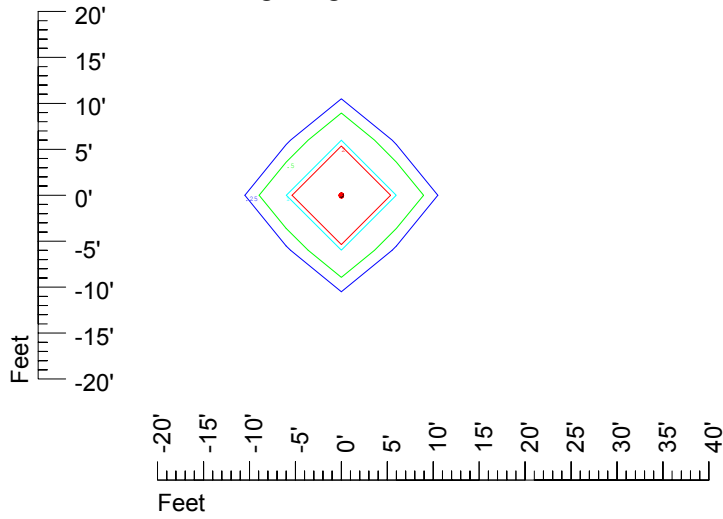

Mounting height 30' Tilt 15°

Isoline values — 0.1 fc — 0.25 fc — 0.5 fc — 1.0 fc — 2.0 fc

Mounting height 30' Tilt 0°