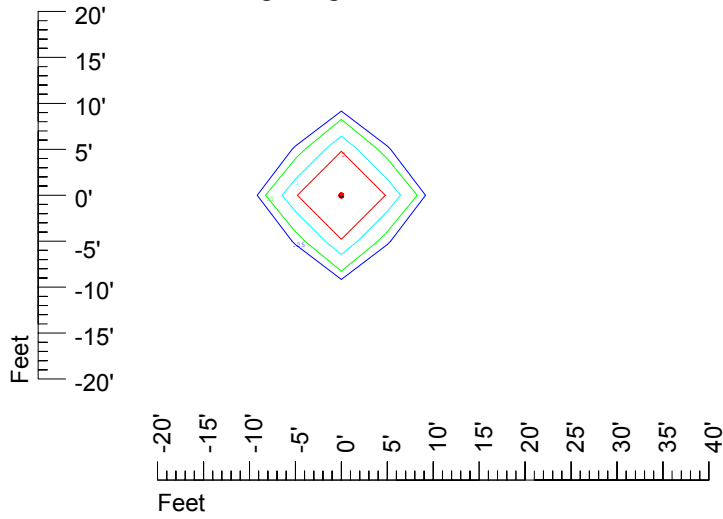

Mounting height 25' Tilt 0°

Mounting height 25' Tilt 15°