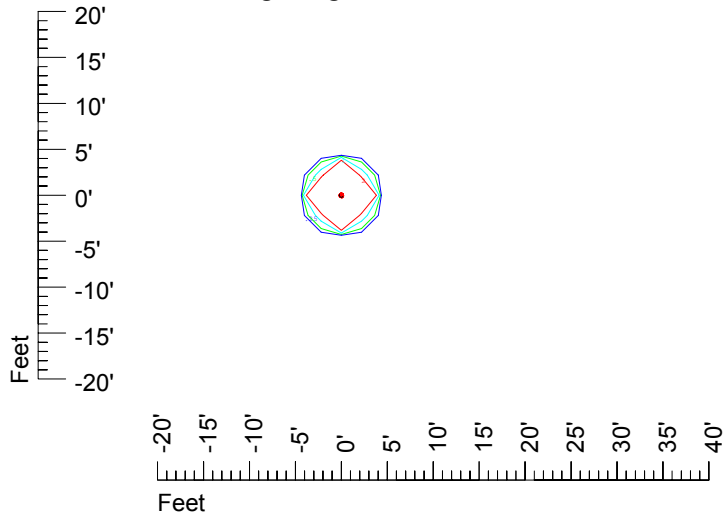

Isoline values — 0.1 fc — 0.25 fc — 0.5 fc — 1.0 fc — 2.0 fc

Mounting height 7' Tilt 0°

Mounting height 7' Tilt 30°

Mounting height 7' Tilt 15°

Mounting height 7' Tilt 45°

IES Photometric files C9726

Isoline template 9' mounting height

Isoline values — 0.1 fc — 0.25 fc — 0.5 fc — 1.0 fc — 2.0 fc

Mounting height 9' Tilt 0°

Mounting height 9' Tilt 30°

Mounting height 9' Tilt 15°

Mounting height 9' Tilt 45°

IES Photometric files C9726

Isoline template 11' mounting height

Isoline values — 0.1 fc — 0.25 fc — 0.5 fc — 1.0 fc — 2.0 fc

Mounting height 11' Tilt 0°

Mounting height 11' Tilt 30°

Mounting height 11' Tilt 15°

Mounting height 11' Tilt 45°

IES Photometric files C9726

Isoline template 15' mounting height