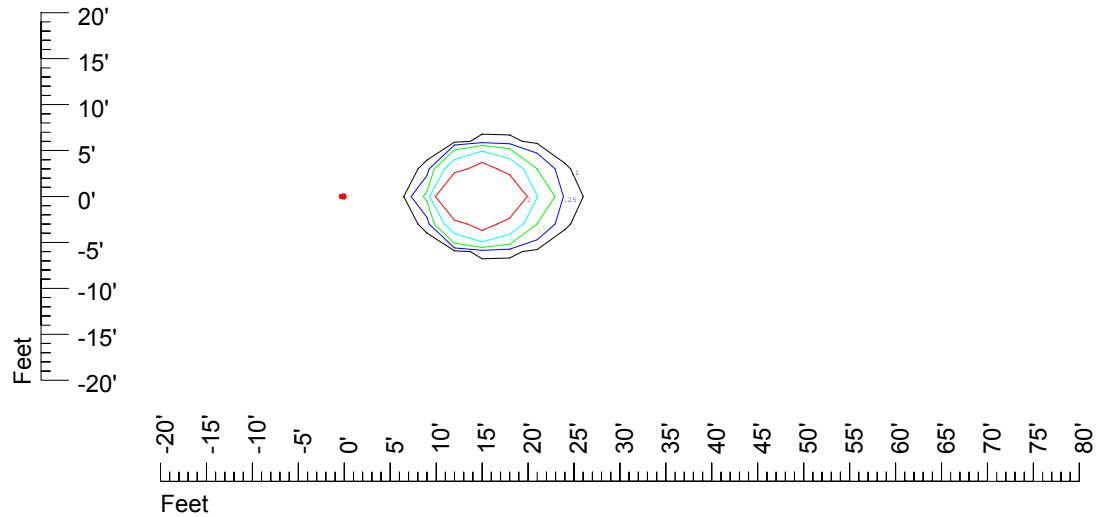

Isoline values — 0.1 fc — 0.25 fc — 0.5 fc — 1.0 fc — 2.0 fc

Mounting height 11' Tilt 0°

Mounting height 11' Tilt 30°

Mounting height 11' Tilt 15°

Mounting height 11' Tilt 45°

IES Photometric files C9725

Isoline template 15' mounting height

Isoline values — 0.1 fc — 0.25 fc — 0.5 fc — 1.0 fc — 2.0 fc

Mounting height 15' Tilt 0°

Mounting height 15' Tilt 30°

Mounting height 15' Tilt 15°

Mounting height 15' Tilt 45°

IES Photometric files C9725

Isoline template 20' mounting height