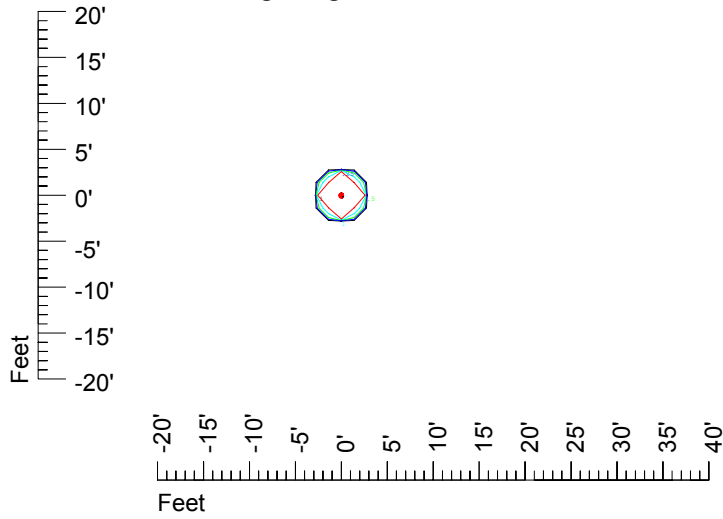

IES File: C9725

Lighting level in fc / Distance in feet

Vertical plan 0° to 180°
Horizontal plan 0°

— 2 fc — 1 fc — 0.5 fc — 0.25 fc — 0.1 fc

IES Photometric files C9725

Isoline template 7' mounting height

Isoline values — 0.1 fc — 0.25 fc — 0.5 fc — 1.0 fc — 2.0 fc

Mounting height 7' Tilt 0°

Mounting height 7' Tilt 30°

Mounting height 7' Tilt 15°

Mounting height 7' Tilt 45°

IES Photometric files C9725

Isoline template 9' mounting height

Isoline values — 0.1 fc — 0.25 fc — 0.5 fc — 1.0 fc — 2.0 fc

Mounting height 9' Tilt 0°

Mounting height 9' Tilt 30°

Mounting height 9' Tilt 15°

Mounting height 9' Tilt 45°

IES Photometric files C9725

Isoline template 11' mounting height

Isoline values — 0.1 fc — 0.25 fc — 0.5 fc — 1.0 fc — 2.0 fc

Mounting height 11' Tilt 0°

Mounting height 11' Tilt 30°

Mounting height 11' Tilt 15°

Mounting height 11' Tilt 45°

IES Photometric files C9725

Isoline template 15' mounting height