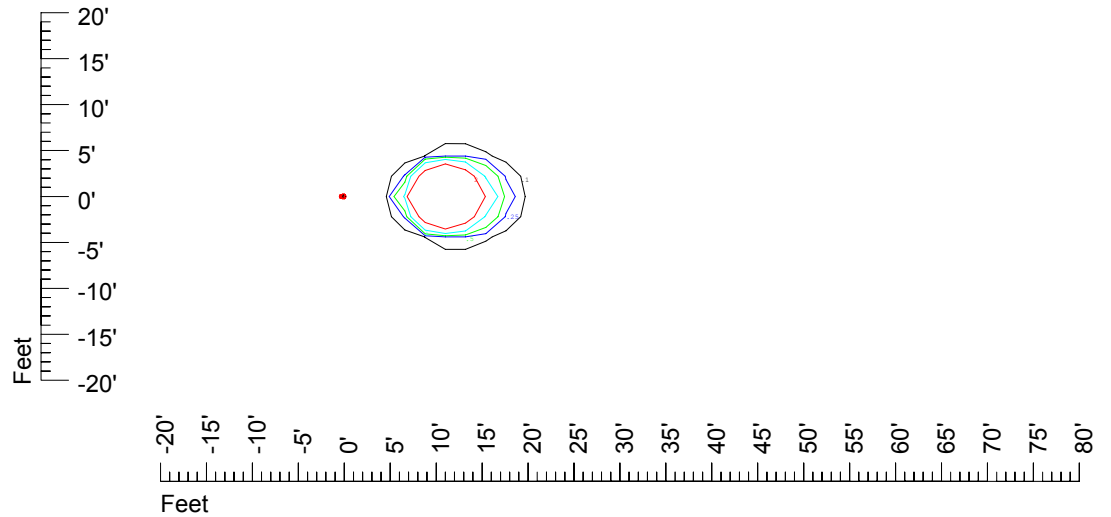

Isoline values — 0.1 fc — 0.25 fc — 0.5 fc — 1.0 fc — 2.0 fc

Mounting height 9' Tilt 0°

Mounting height 9' Tilt 30°

Mounting height 9' Tilt 15°

Mounting height 9' Tilt 45°

IES Photometric files C9725

Isoline template 11' mounting height

Isoline values — 0.1 fc — 0.25 fc — 0.5 fc — 1.0 fc — 2.0 fc

Mounting height 11' Tilt 0°

Mounting height 11' Tilt 30°

Mounting height 11' Tilt 15°

Mounting height 11' Tilt 45°

IES Photometric files C9725

Isoline template 15' mounting height