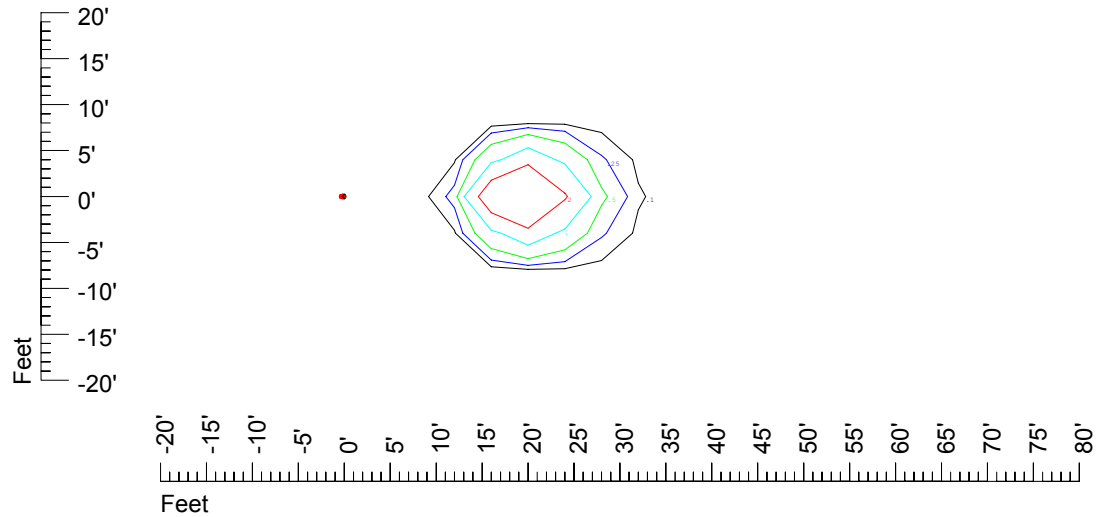

Isoline values — 0.1 fc — 0.25 fc — 0.5 fc — 1.0 fc — 2.0 fc

Mounting height 11' Tilt 0°

Mounting height 11' Tilt 30°

Mounting height 11' Tilt 15°

Mounting height 11' Tilt 45°

IES Photometric files C9725

Isoline template 15' mounting height

Isoline values — 0.1 fc — 0.25 fc — 0.5 fc — 1.0 fc — 2.0 fc

Mounting height 15' Tilt 0°

Mounting height 15' Tilt 30°

Mounting height 15' Tilt 15°

Mounting height 15' Tilt 45°

IES Photometric files C9725

Isoline template 20' mounting height

Isoline values — 0.1 fc — 0.25 fc — 0.5 fc — 1.0 fc — 2.0 fc

Mounting height 20' Tilt 0°

Mounting height 20' Tilt 30°

Mounting height 20' Tilt 15°

Mounting height 20' Tilt 45°

IES Photometric files C9725

Isoline template 25' mounting height

Isoline values — 0.1 fc — 0.25 fc — 0.5 fc — 1.0 fc — 2.0 fc

Mounting height 25' Tilt 0°

Mounting height 25' Tilt 30°

Mounting height 25' Tilt 15°

Mounting height 25' Tilt 45°

IES Photometric files C9725

Isoline template 30' mounting height