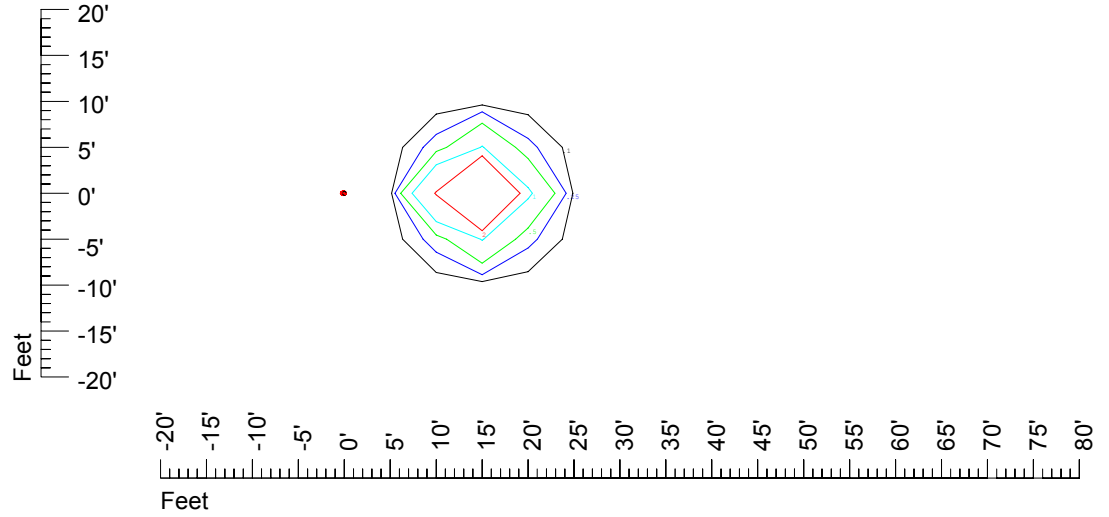

Mounting height 25' Tilt 30°

Mounting height 25' Tilt 45°