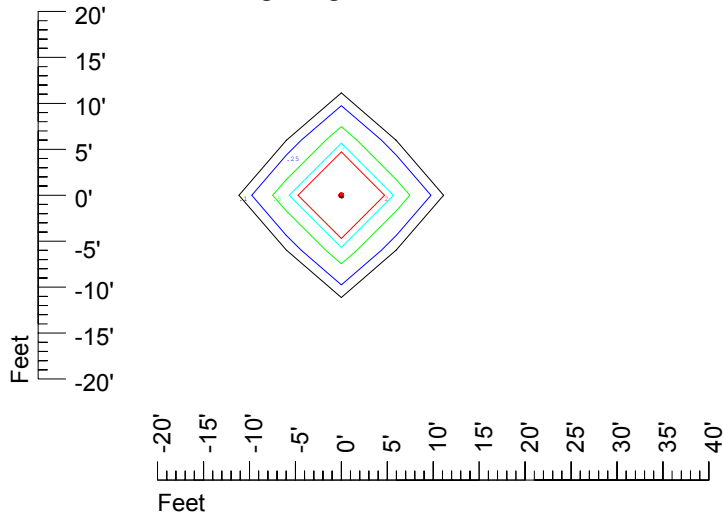

Mounting height 30' Tilt 15°

Isoline values — 0.1 fc — 0.25 fc — 0.5 fc — 1.0 fc — 2.0 fc

Mounting height 30' Tilt 0°