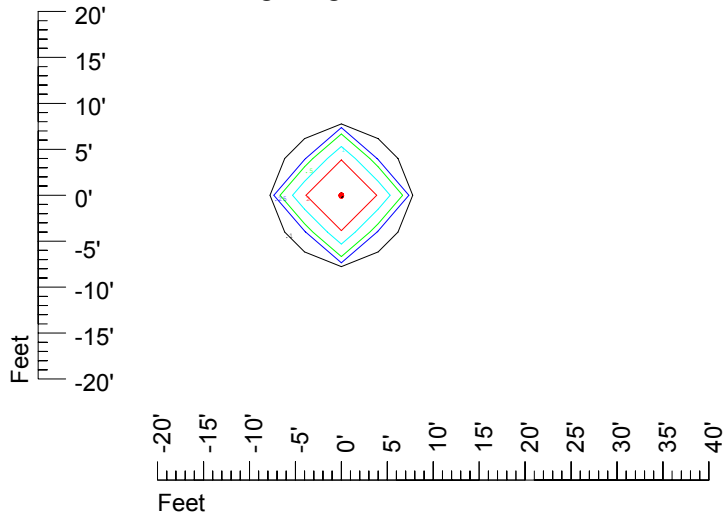

Isoline values — 0.1 fc — 0.25 fc — 0.5 fc — 1.0 fc — 2.0 fc

Mounting height 11' Tilt 0°

Mounting height 11' Tilt 30°

Mounting height 11' Tilt 15°

Mounting height 11' Tilt 45°

IES Photometric files C9725

Isoline template 15' mounting height

Isoline values — 0.1 fc — 0.25 fc — 0.5 fc — 1.0 fc — 2.0 fc

Mounting height 15' Tilt 0°

Mounting height 15' Tilt 30°

Mounting height 15' Tilt 15°

Mounting height 15' Tilt 45°

IES Photometric files C9725

Isoline template 20' mounting height

Isoline values — 0.1 fc — 0.25 fc — 0.5 fc — 1.0 fc — 2.0 fc

Mounting height 20' Tilt 0°

Mounting height 20' Tilt 30°

Mounting height 20' Tilt 15°

Mounting height 20' Tilt 45°

IES Photometric files C9725

Isoline template 25' mounting height