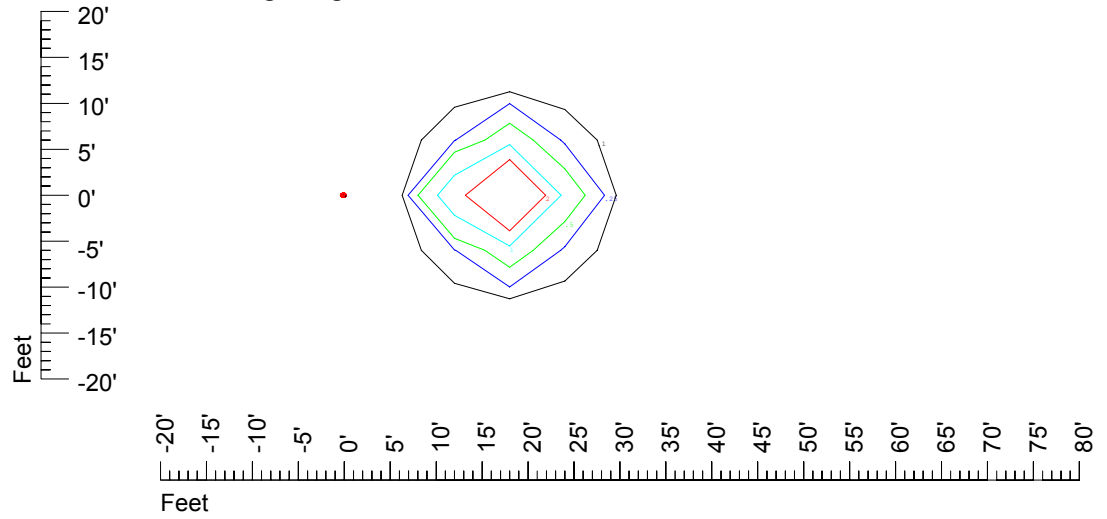

Isoline values — 0.1 fc — 0.25 fc — 0.5 fc — 1.0 fc — 2.0 fc

Mounting height 20' Tilt 0°

Mounting height 20' Tilt 30°

Mounting height 20' Tilt 15°

Mounting height 20' Tilt 45°

IES Photometric files C9725

Isoline template 25' mounting height

Isoline values — 0.1 fc — 0.25 fc — 0.5 fc — 1.0 fc — 2.0 fc

Mounting height 25' Tilt 0°

Mounting height 25' Tilt 30°

Mounting height 25' Tilt 15°

Mounting height 25' Tilt 45°

IES Photometric files C9725

Isoline template 30' mounting height

Isoline values — 0.1 fc — 0.25 fc — 0.5 fc — 1.0 fc — 2.0 fc

Mounting height 30' Tilt 0°

Mounting height 30' Tilt 30°

Mounting height 30' Tilt 15°

Mounting height 30' Tilt 45°