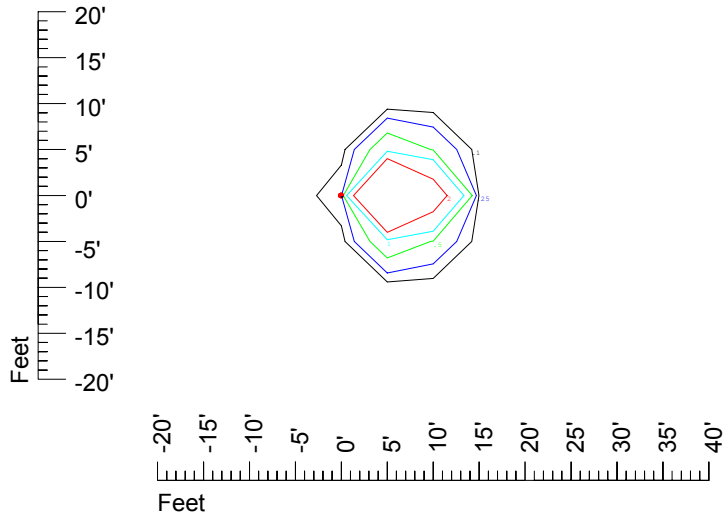

Isoline values — 0.1 fc — 0.25 fc — 0.5 fc — 1.0 fc — 2.0 fc

Mounting height 15' Tilt 0°

Mounting height 15' Tilt 30°

Mounting height 15' Tilt 15°

Mounting height 15' Tilt 45°

IES Photometric files C9725

Isoline template 20' mounting height

Isoline values — 0.1 fc — 0.25 fc — 0.5 fc — 1.0 fc — 2.0 fc

Mounting height 20' Tilt 0°

Mounting height 20' Tilt 30°

Mounting height 20' Tilt 15°

Mounting height 20' Tilt 45°

IES Photometric files C9725

Isoline template 25' mounting height

Isoline values — 0.1 fc — 0.25 fc — 0.5 fc — 1.0 fc — 2.0 fc

Mounting height 25' Tilt 0°

Mounting height 25' Tilt 30°

Mounting height 25' Tilt 15°

Mounting height 25' Tilt 45°

IES Photometric files C9725

Isoline template 30' mounting height

Isoline values — 0.1 fc — 0.25 fc — 0.5 fc — 1.0 fc — 2.0 fc

Mounting height 30' Tilt 0°

Mounting height 30' Tilt 30°

Mounting height 30' Tilt 15°

Mounting height 30' Tilt 45°