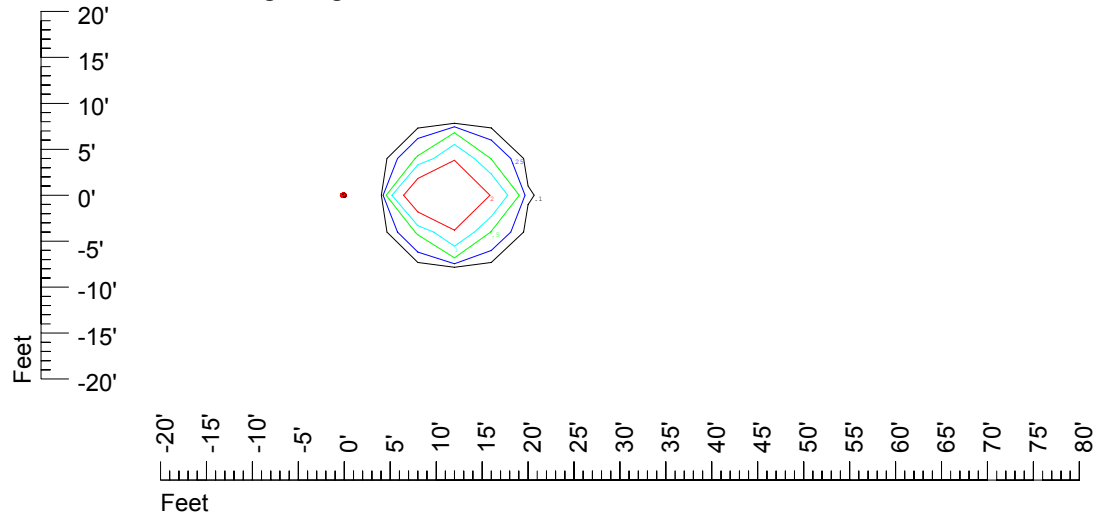

Isoline values — 0.1 fc — 0.25 fc — 0.5 fc — 1.0 fc — 2.0 fc

Mounting height 11' Tilt 0°

Mounting height 11' Tilt 30°

Mounting height 11' Tilt 15°

Mounting height 11' Tilt 45°

IES Photometric files C9725

Isoline template 15' mounting height

Isoline values — 0.1 fc — 0.25 fc — 0.5 fc — 1.0 fc — 2.0 fc

Mounting height 15' Tilt 0°

Mounting height 15' Tilt 30°

Mounting height 15' Tilt 15°

Mounting height 15' Tilt 45°

IES Photometric files C9725

Isoline template 20' mounting height

Isoline values — 0.1 fc — 0.25 fc — 0.5 fc — 1.0 fc — 2.0 fc

Mounting height 20' Tilt 0°

Mounting height 20' Tilt 30°

Mounting height 20' Tilt 15°

Mounting height 20' Tilt 45°

IES Photometric files C9725

Isoline template 25' mounting height