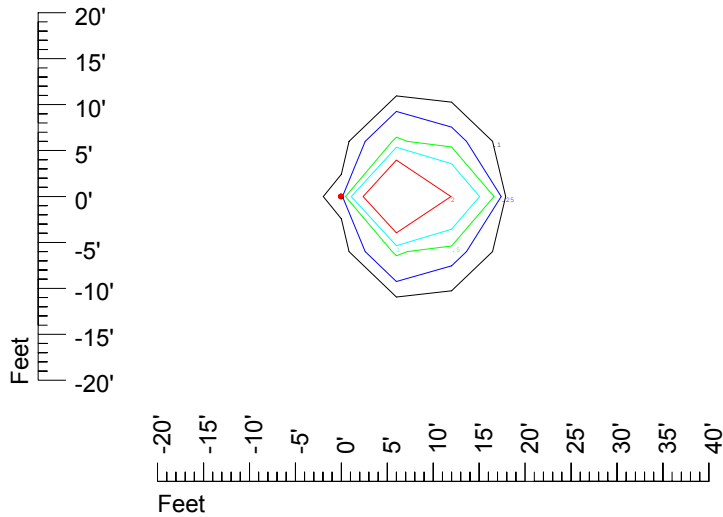

Isoline values — 0.1 fc — 0.25 fc — 0.5 fc — 1.0 fc — 2.0 fc

Mounting height 15' Tilt 0°

Mounting height 15' Tilt 30°

Mounting height 15' Tilt 15°

Mounting height 15' Tilt 45°

IES Photometric files C9725

Isoline template 20' mounting height

Isoline values — 0.1 fc — 0.25 fc — 0.5 fc — 1.0 fc — 2.0 fc

Mounting height 20' Tilt 0°

Mounting height 20' Tilt 30°

Mounting height 20' Tilt 15°

Mounting height 20' Tilt 45°

IES Photometric files C9725

Isoline template 25' mounting height

Isoline values — 0.1 fc — 0.25 fc — 0.5 fc — 1.0 fc — 2.0 fc

Mounting height 25' Tilt 0°

Mounting height 25' Tilt 30°

Mounting height 25' Tilt 15°

Mounting height 25' Tilt 45°

IES Photometric files C9725

Isoline template 30' mounting height

Isoline values — 0.1 fc — 0.25 fc — 0.5 fc — 1.0 fc — 2.0 fc

Mounting height 30' Tilt 0°

Mounting height 30' Tilt 30°

Mounting height 30' Tilt 15°

Mounting height 30' Tilt 45°