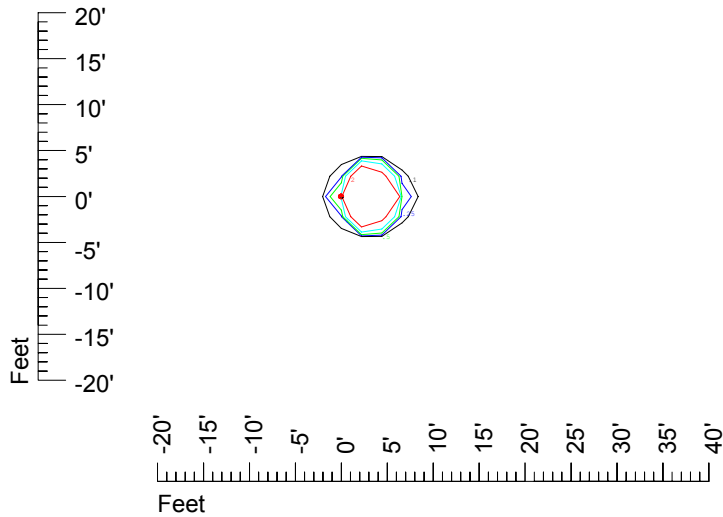

Isoline values — 0.1 fc — 0.25 fc — 0.5 fc — 1.0 fc — 2.0 fc

Mounting height 7' Tilt 0°

Mounting height 7' Tilt 30°

Mounting height 7' Tilt 15°

Mounting height 7' Tilt 45°

IES Photometric files C9725

Isoline template 9' mounting height

Isoline values — 0.1 fc — 0.25 fc — 0.5 fc — 1.0 fc — 2.0 fc

Mounting height 9' Tilt 0°

Mounting height 9' Tilt 30°

Mounting height 9' Tilt 15°

Mounting height 9' Tilt 45°

IES Photometric files C9725

Isoline template 11' mounting height

Isoline values — 0.1 fc — 0.25 fc — 0.5 fc — 1.0 fc — 2.0 fc

Mounting height 11' Tilt 0°

Mounting height 11' Tilt 30°

Mounting height 11' Tilt 15°

Mounting height 11' Tilt 45°

IES Photometric files C9725

Isoline template 15' mounting height

Isoline values — 0.1 fc — 0.25 fc — 0.5 fc — 1.0 fc — 2.0 fc

Mounting height 15' Tilt 0°

Mounting height 15' Tilt 30°

Mounting height 15' Tilt 15°

Mounting height 15' Tilt 45°

IES Photometric files C9725

Isoline template 20' mounting height