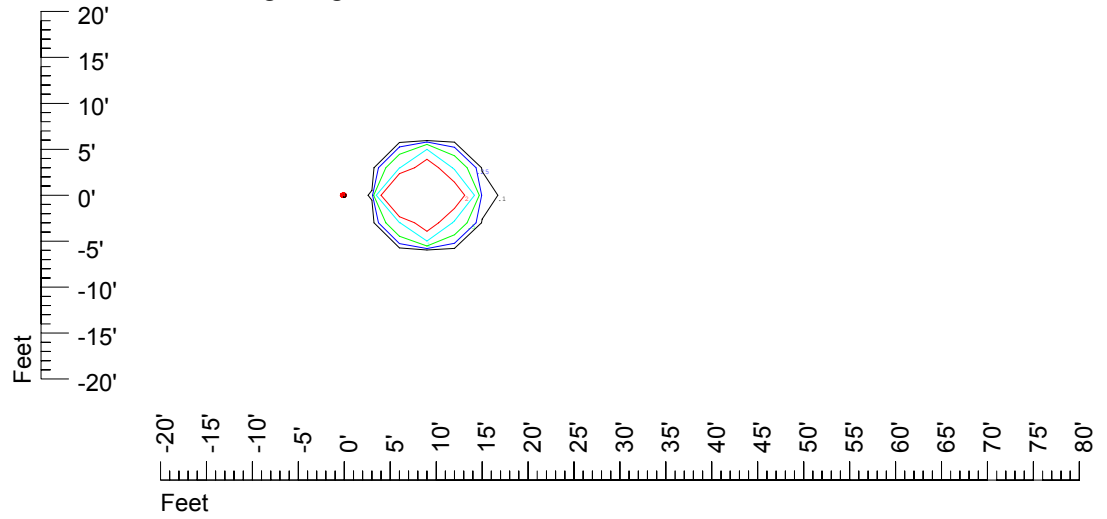

Isoline values — 0.1 fc — 0.25 fc — 0.5 fc — 1.0 fc — 2.0 fc

Mounting height 9' Tilt 0°

Mounting height 9' Tilt 30°

Mounting height 9' Tilt 15°

Mounting height 9' Tilt 45°

IES Photometric files C9725

Isoline template 11' mounting height

Isoline values — 0.1 fc — 0.25 fc — 0.5 fc — 1.0 fc — 2.0 fc

Mounting height 11' Tilt 0°

Mounting height 11' Tilt 30°

Mounting height 11' Tilt 15°

Mounting height 11' Tilt 45°

IES Photometric files C9725

Isoline template 15' mounting height

Isoline values — 0.1 fc — 0.25 fc — 0.5 fc — 1.0 fc — 2.0 fc

Mounting height 15' Tilt 0°

Mounting height 15' Tilt 30°

Mounting height 15' Tilt 15°

Mounting height 15' Tilt 45°

IES Photometric files C9725

Isoline template 20' mounting height