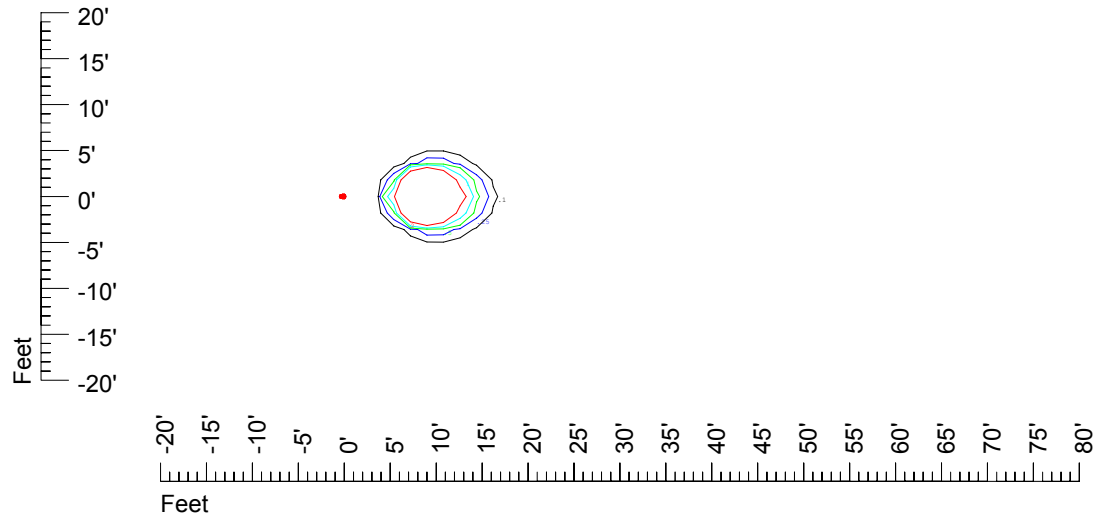

Isoline values — 0.1 fc — 0.25 fc — 0.5 fc — 1.0 fc — 2.0 fc

Mounting height 7' Tilt 0°

Mounting height 7' Tilt 30°

Mounting height 7' Tilt 15°

Mounting height 7' Tilt 45°

IES Photometric files C9725

Isoline template 9' mounting height

Isoline values — 0.1 fc — 0.25 fc — 0.5 fc — 1.0 fc — 2.0 fc

Mounting height 9' Tilt 0°

Mounting height 9' Tilt 30°

Mounting height 9' Tilt 15°

Mounting height 9' Tilt 45°

IES Photometric files C9725

Isoline template 11' mounting height

Isoline values — 0.1 fc — 0.25 fc — 0.5 fc — 1.0 fc — 2.0 fc

Mounting height 11' Tilt 0°

Mounting height 11' Tilt 30°

Mounting height 11' Tilt 15°

Mounting height 11' Tilt 45°

IES Photometric files C9725

Isoline template 15' mounting height