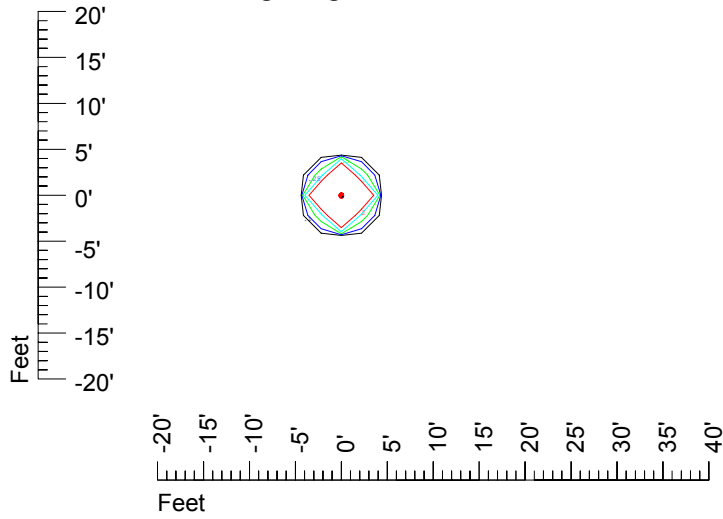

Isoline values — 0.1 fc — 0.25 fc — 0.5 fc — 1.0 fc — 2.0 fc

Mounting height 7' Tilt 0°

Mounting height 7' Tilt 30°

Mounting height 7' Tilt 15°

Mounting height 7' Tilt 45°

IES Photometric files C9725

Isoline template 9' mounting height

Isoline values — 0.1 fc — 0.25 fc — 0.5 fc — 1.0 fc — 2.0 fc

Mounting height 9' Tilt 0°

Mounting height 9' Tilt 30°

Mounting height 9' Tilt 15°

Mounting height 9' Tilt 45°

IES Photometric files C9725

Isoline template 11' mounting height

Isoline values — 0.1 fc — 0.25 fc — 0.5 fc — 1.0 fc — 2.0 fc

Mounting height 11' Tilt 0°

Mounting height 11' Tilt 30°

Mounting height 11' Tilt 15°

Mounting height 11' Tilt 45°

IES Photometric files C9725

Isoline template 15' mounting height