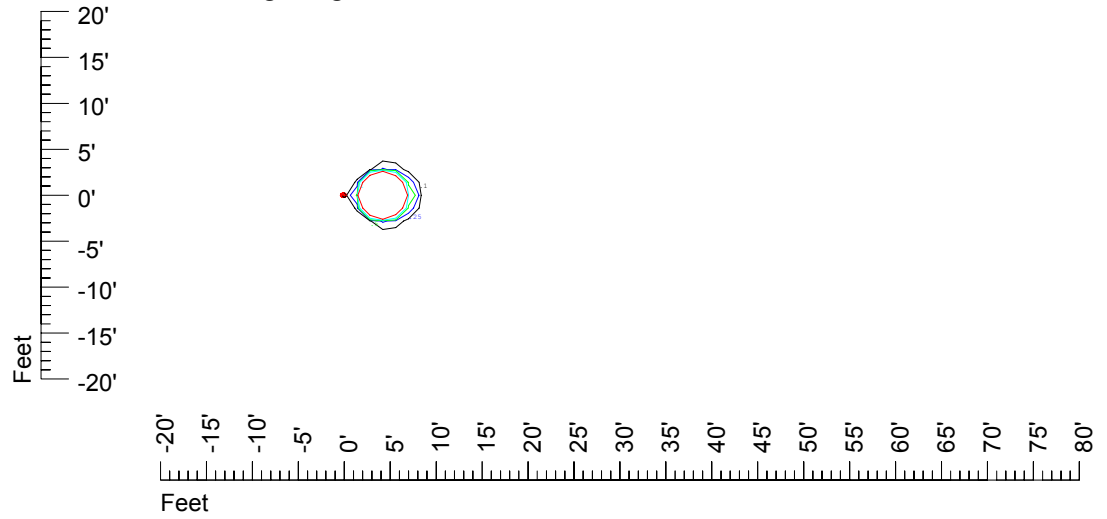

IES File: C9725

Lighting level in fc / Distance in feet

Vertical plan 0° to 180°
Horizontal plan 0°

— 2 fc — 1 fc — 0.5 fc — 0.25 fc — 0.1 fc

IES Photometric files C9725

Isoline template 7' mounting height

Isoline values — 0.1 fc — 0.25 fc — 0.5 fc — 1.0 fc — 2.0 fc

Mounting height 7' Tilt 0°

Mounting height 7' Tilt 30°

Mounting height 7' Tilt 15°

Mounting height 7' Tilt 45°

IES Photometric files C9725

Isoline template 9' mounting height

Isoline values — 0.1 fc — 0.25 fc — 0.5 fc — 1.0 fc — 2.0 fc

Mounting height 9' Tilt 0°

Mounting height 9' Tilt 30°

Mounting height 9' Tilt 15°

Mounting height 9' Tilt 45°

IES Photometric files C9725

Isoline template 11' mounting height

Isoline values — 0.1 fc — 0.25 fc — 0.5 fc — 1.0 fc — 2.0 fc

Mounting height 30' Tilt 0°

Mounting height 30' Tilt 30°

Mounting height 30' Tilt 15°

Mounting height 30' Tilt 45°