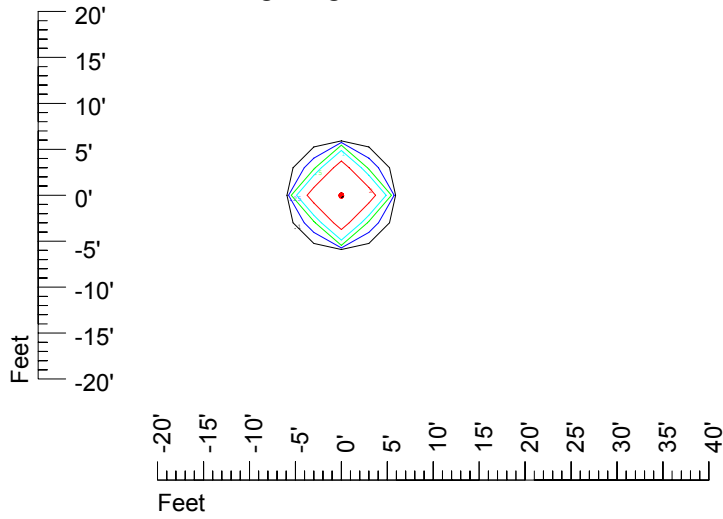

Isoline values — 0.1 fc — 0.25 fc — 0.5 fc — 1.0 fc — 2.0 fc

Mounting height 7' Tilt 0°

Mounting height 7' Tilt 30°

Mounting height 7' Tilt 15°

Mounting height 7' Tilt 45°

IES Photometric files C9725

Isoline template 9' mounting height

Isoline values — 0.1 fc — 0.25 fc — 0.5 fc — 1.0 fc — 2.0 fc

Mounting height 9' Tilt 0°

Mounting height 9' Tilt 30°

Mounting height 9' Tilt 15°

Mounting height 9' Tilt 45°

IES Photometric files C9725

Isoline template 11' mounting height

Isoline values — 0.1 fc — 0.25 fc — 0.5 fc — 1.0 fc — 2.0 fc

Mounting height 11' Tilt 0°

Mounting height 11' Tilt 30°

Mounting height 11' Tilt 15°

Mounting height 11' Tilt 45°

IES Photometric files C9725

Isoline template 15' mounting height

Isoline values — 0.1 fc — 0.25 fc — 0.5 fc — 1.0 fc — 2.0 fc

Mounting height 15' Tilt 0°

Mounting height 15' Tilt 30°

Mounting height 15' Tilt 15°

Mounting height 15' Tilt 45°

IES Photometric files C9725

Isoline template 20' mounting height