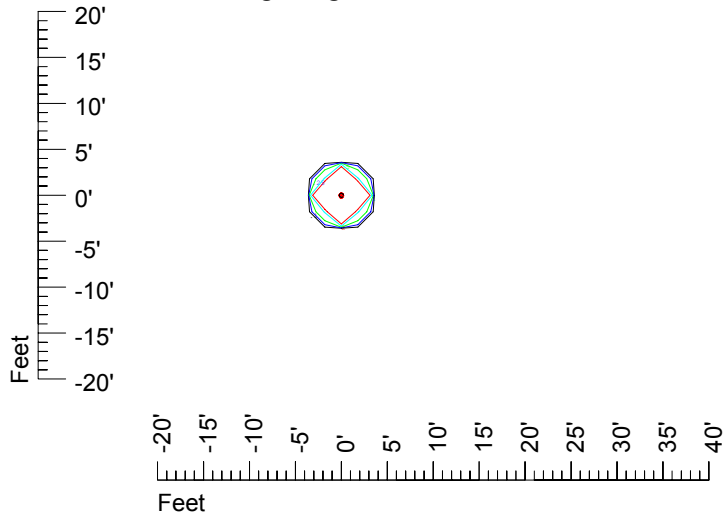

IES File: C9725

Lighting level in fc / Distance in feet

Vertical plan 0° to 180°
Horizontal plan 0°

— 2 fc — 1 fc — 0.5 fc — 0.25 fc — 0.1 fc

IES Photometric files C9725

Isoline template 7' mounting height

Isoline values — 0.1 fc — 0.25 fc — 0.5 fc — 1.0 fc — 2.0 fc

Mounting height 7' Tilt 0°

Mounting height 7' Tilt 30°

Mounting height 7' Tilt 15°

Mounting height 7' Tilt 45°

IES Photometric files C9725

Isoline template 9' mounting height

Isoline values — 0.1 fc — 0.25 fc — 0.5 fc — 1.0 fc — 2.0 fc

Mounting height 9' Tilt 0°

Mounting height 9' Tilt 30°

Mounting height 9' Tilt 15°

Mounting height 9' Tilt 45°

IES Photometric files C9725

Isoline template 11' mounting height