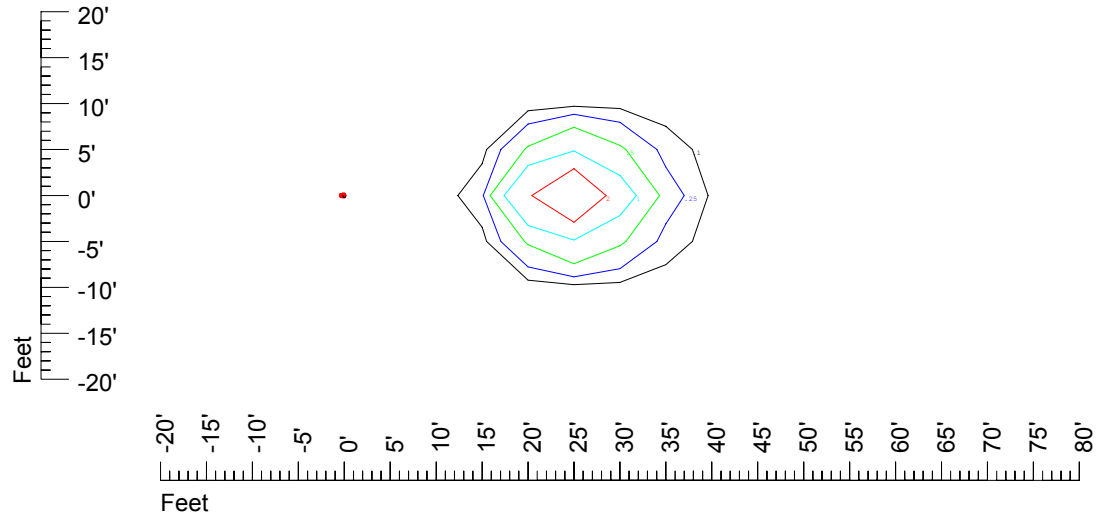

Isoline values — 0.1 fc — 0.25 fc — 0.5 fc — 1.0 fc — 2.0 fc

Mounting height 20' Tilt 0°

Mounting height 20' Tilt 30°

Mounting height 20' Tilt 15°

Mounting height 20' Tilt 45°

IES Photometric files C9725

Isoline template 25' mounting height

Isoline values — 0.1 fc — 0.25 fc — 0.5 fc — 1.0 fc — 2.0 fc

Mounting height 25' Tilt 0°

Mounting height 25' Tilt 30°

Mounting height 25' Tilt 15°

Mounting height 25' Tilt 45°

IES Photometric files C9725

Isoline template 30' mounting height

Isoline values — 0.1 fc — 0.25 fc — 0.5 fc — 1.0 fc — 2.0 fc

Mounting height 30' Tilt 0°

Mounting height 30' Tilt 30°

Mounting height 30' Tilt 15°

Mounting height 30' Tilt 45°