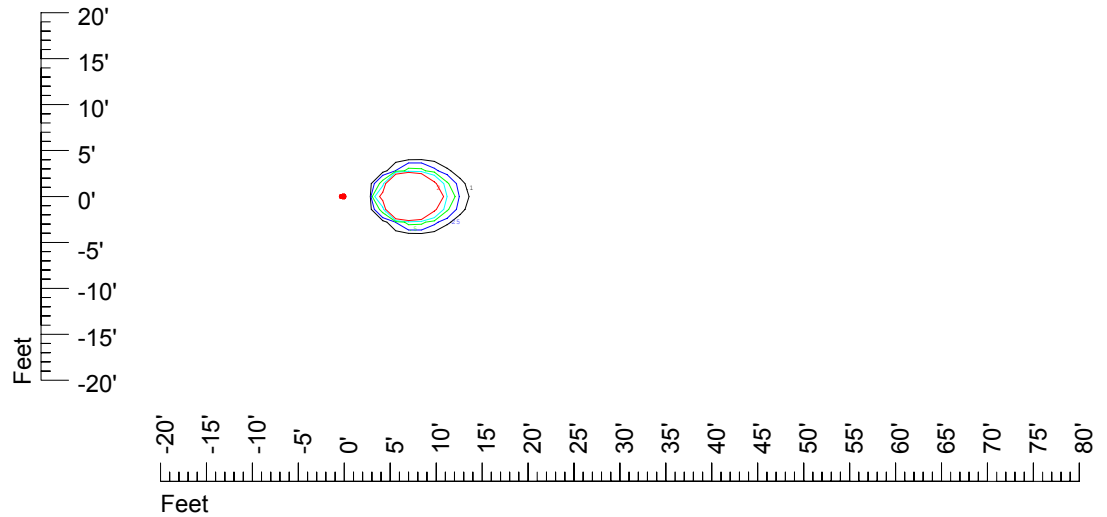

Isoline values — 0.1 fc — 0.25 fc — 0.5 fc — 1.0 fc — 2.0 fc

Mounting height 7' Tilt 0°

Mounting height 7' Tilt 30°

Mounting height 7' Tilt 15°

Mounting height 7' Tilt 45°

IES Photometric files C9725

Isoline template 9' mounting height

Isoline values — 0.1 fc — 0.25 fc — 0.5 fc — 1.0 fc — 2.0 fc

Mounting height 9' Tilt 0°

Mounting height 9' Tilt 30°

Mounting height 9' Tilt 15°

Mounting height 9' Tilt 45°

IES Photometric files C9725

Isoline template 11' mounting height