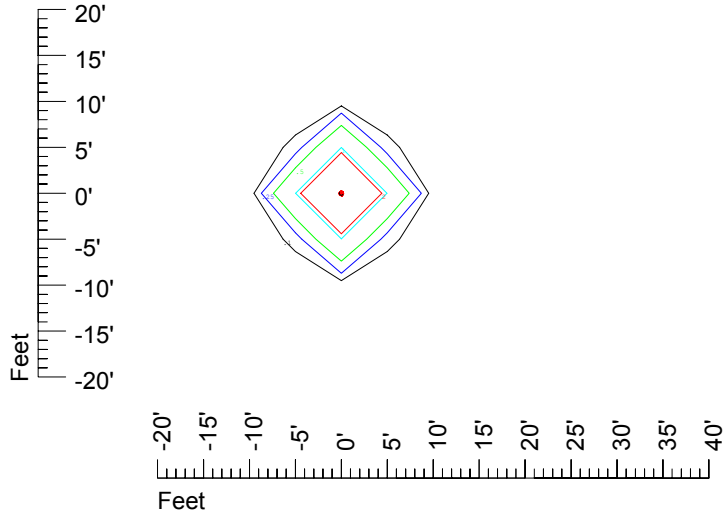

Isoline values — 0.1 fc — 0.25 fc — 0.5 fc — 1.0 fc — 2.0 fc

Mounting height 11' Tilt 0°

Mounting height 11' Tilt 30°

Mounting height 11' Tilt 15°

Mounting height 11' Tilt 45°

IES Photometric files C9725

Isoline template 15' mounting height

Isoline values — 0.1 fc — 0.25 fc — 0.5 fc — 1.0 fc — 2.0 fc

Mounting height 15' Tilt 0°

Mounting height 15' Tilt 30°

Mounting height 15' Tilt 15°

Mounting height 15' Tilt 45°

IES Photometric files C9725

Isoline template 20' mounting height

Isoline values — 0.1 fc — 0.25 fc — 0.5 fc — 1.0 fc — 2.0 fc

Mounting height 20' Tilt 0°

Mounting height 20' Tilt 30°

Mounting height 20' Tilt 15°

Mounting height 20' Tilt 45°

IES Photometric files C9725

Isoline template 25' mounting height

Isoline values — 0.1 fc — 0.25 fc — 0.5 fc — 1.0 fc — 2.0 fc

Mounting height 25' Tilt 0°

Mounting height 25' Tilt 30°

Mounting height 25' Tilt 15°

Mounting height 25' Tilt 45°

IES Photometric files C9725

Isoline template 30' mounting height