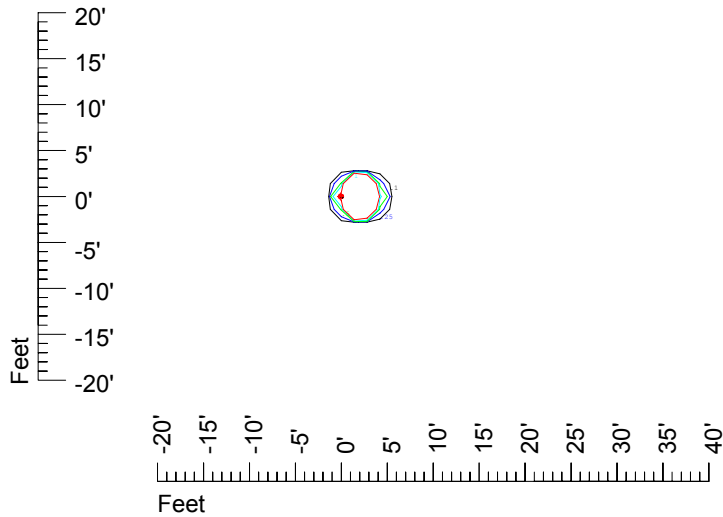

IES File: C9725

Lighting level in fc / Distance in feet

Vertical plan 0° to 180°
Horizontal plan 0°

— 2 fc — 1 fc — 0.5 fc — 0.25 fc — 0.1 fc

IES Photometric files C9725

Isoline template 7' mounting height

Isoline values — 0.1 fc — 0.25 fc — 0.5 fc — 1.0 fc — 2.0 fc

Mounting height 7' Tilt 0°

Mounting height 7' Tilt 30°

Mounting height 7' Tilt 15°

Mounting height 7' Tilt 45°

IES Photometric files C9725

Isoline template 9' mounting height

Isoline values — 0.1 fc — 0.25 fc — 0.5 fc — 1.0 fc — 2.0 fc

Mounting height 9' Tilt 0°

Mounting height 9' Tilt 30°

Mounting height 9' Tilt 15°

Mounting height 9' Tilt 45°

IES Photometric files C9725

Isoline template 11' mounting height

Isoline values — 0.1 fc — 0.25 fc — 0.5 fc — 1.0 fc — 2.0 fc

Mounting height 11' Tilt 0°

Mounting height 11' Tilt 30°

Mounting height 11' Tilt 15°

Mounting height 11' Tilt 45°

IES Photometric files C9725

Isoline template 15' mounting height