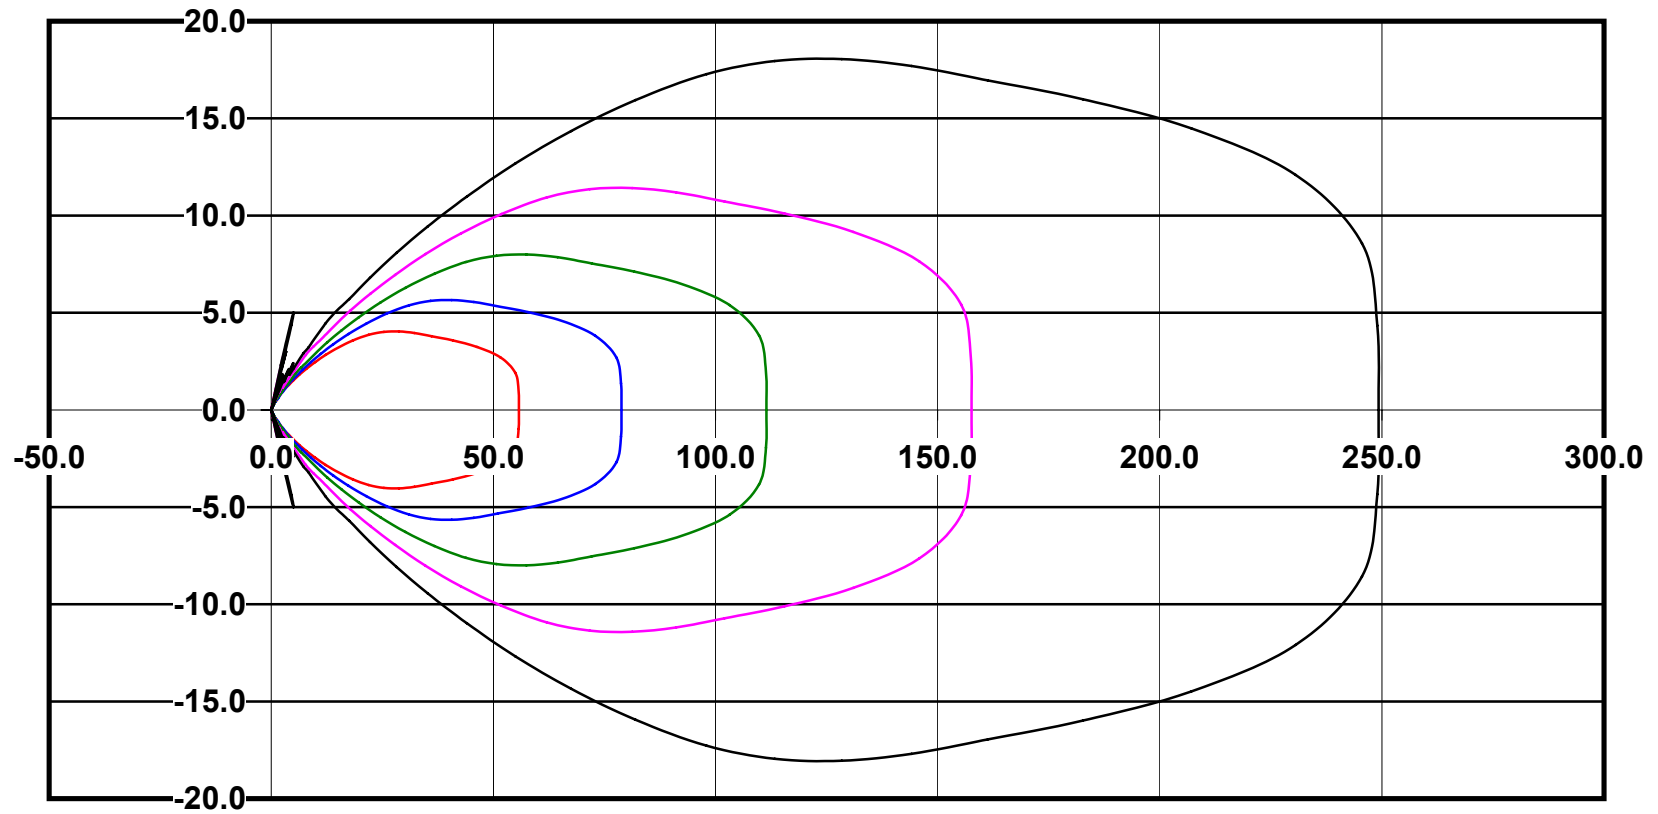

IES File: C9725

Lighting level in fc / Distance in feet

Vertical plan 0° to 180°
Horizontal plan 0°

— 2 fc — 1 fc — 0.5 fc — 0.25 fc — 0.1 fc

IES Photometric files C9725

Isoline template 7' mounting height

Isoline values — 0.1 fc — 0.25 fc — 0.5 fc — 1.0 fc — 2.0 fc

Mounting height 7' Tilt 0°

Mounting height 7' Tilt 30°

Mounting height 7' Tilt 15°

Mounting height 7' Tilt 45°

IES Photometric files C9725

Isoline template 9' mounting height