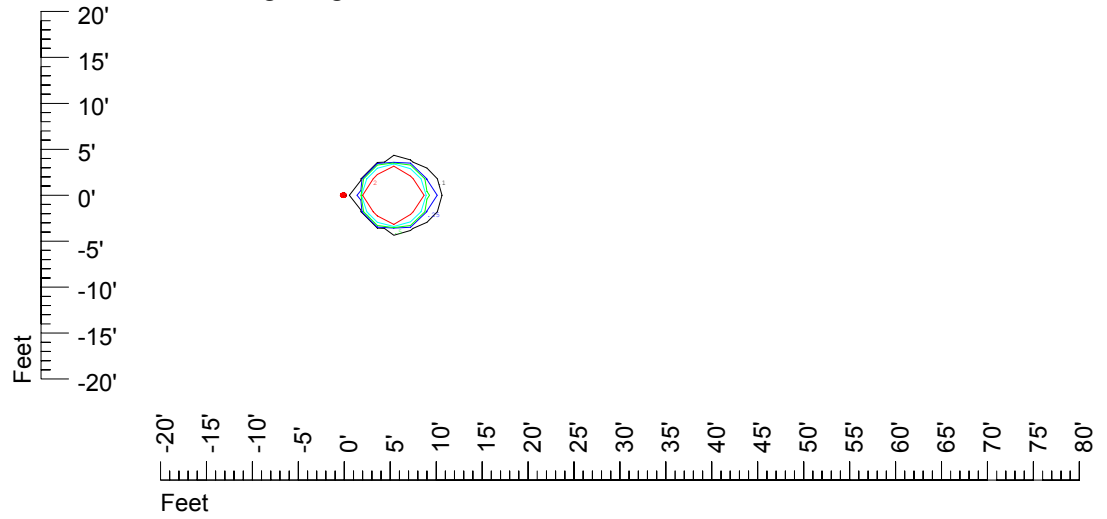

Isoline values — 0.1 fc — 0.25 fc — 0.5 fc — 1.0 fc — 2.0 fc

Mounting height 7' Tilt 0°

Mounting height 7' Tilt 30°

Mounting height 7' Tilt 15°

Mounting height 7' Tilt 45°

IES Photometric files C9725

Isoline template 9' mounting height

Isoline values — 0.1 fc — 0.25 fc — 0.5 fc — 1.0 fc — 2.0 fc

Mounting height 9' Tilt 0°

Mounting height 9' Tilt 30°

Mounting height 9' Tilt 15°

Mounting height 9' Tilt 45°

IES Photometric files C9725

Isoline template 11' mounting height