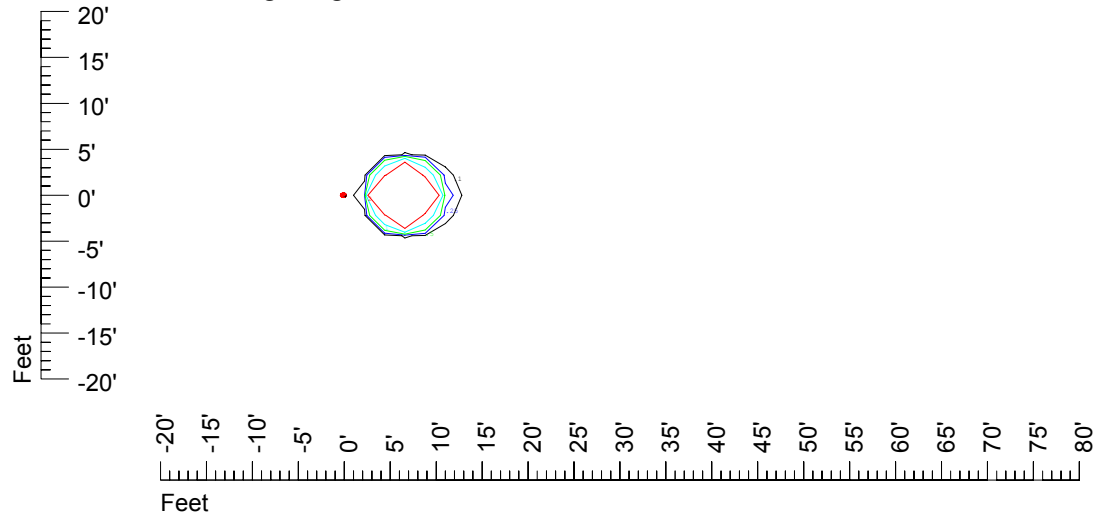

Isoline values — 0.1 fc — 0.25 fc — 0.5 fc — 1.0 fc — 2.0 fc

Mounting height 7' Tilt 0°

Mounting height 7' Tilt 30°

Mounting height 7' Tilt 15°

Mounting height 7' Tilt 45°

IES Photometric files C9725

Isoline template 9' mounting height

Isoline values — 0.1 fc — 0.25 fc — 0.5 fc — 1.0 fc — 2.0 fc

Mounting height 9' Tilt 0°

Mounting height 9' Tilt 30°

Mounting height 9' Tilt 15°

Mounting height 9' Tilt 45°

IES Photometric files C9725

Isoline template 11' mounting height

Isoline values — 0.1 fc — 0.25 fc — 0.5 fc — 1.0 fc — 2.0 fc

Mounting height 11' Tilt 0°

Mounting height 11' Tilt 30°

Mounting height 11' Tilt 15°

Mounting height 11' Tilt 45°

IES Photometric files C9725

Isoline template 15' mounting height