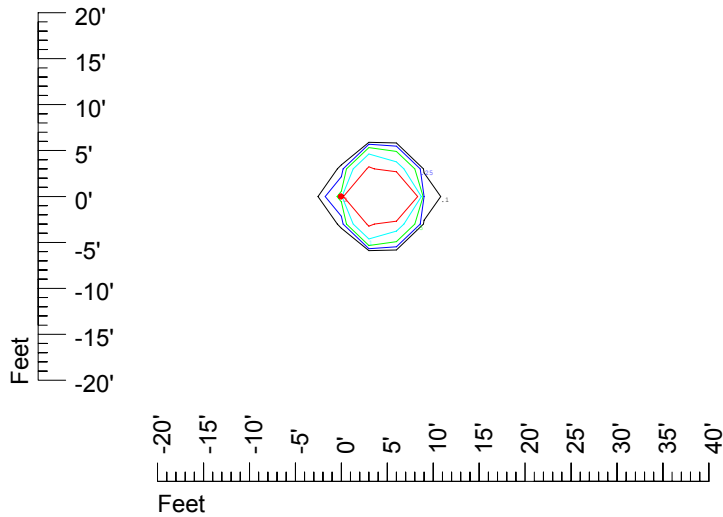

Isoline values — 0.1 fc — 0.25 fc — 0.5 fc — 1.0 fc — 2.0 fc

Mounting height 9' Tilt 0°

Mounting height 9' Tilt 30°

Mounting height 9' Tilt 15°

Mounting height 9' Tilt 45°

IES Photometric files C9725

Isoline template 11' mounting height

Isoline values — 0.1 fc — 0.25 fc — 0.5 fc — 1.0 fc — 2.0 fc

Mounting height 11' Tilt 0°

Mounting height 11' Tilt 30°

Mounting height 11' Tilt 15°

Mounting height 11' Tilt 45°

IES Photometric files C9725

Isoline template 15' mounting height

Isoline values — 0.1 fc — 0.25 fc — 0.5 fc — 1.0 fc — 2.0 fc

Mounting height 15' Tilt 0°

Mounting height 15' Tilt 30°

Mounting height 15' Tilt 15°

Mounting height 15' Tilt 45°

IES Photometric files C9725

Isoline template 20' mounting height

Isoline values — 0.1 fc — 0.25 fc — 0.5 fc — 1.0 fc — 2.0 fc

Mounting height 20' Tilt 0°

Mounting height 20' Tilt 30°

Mounting height 20' Tilt 15°

Mounting height 20' Tilt 45°

IES Photometric files C9725

Isoline template 25' mounting height