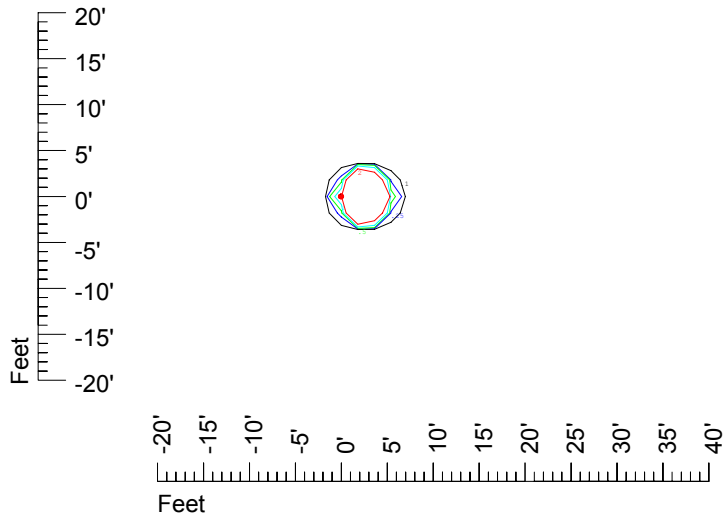

Isoline values — 0.1 fc — 0.25 fc — 0.5 fc — 1.0 fc — 2.0 fc

Mounting height 7' Tilt 0°

Mounting height 7' Tilt 30°

Mounting height 7' Tilt 15°

Mounting height 7' Tilt 45°

IES Photometric files C9725

Isoline template 9' mounting height

Isoline values — 0.1 fc — 0.25 fc — 0.5 fc — 1.0 fc — 2.0 fc

Mounting height 9' Tilt 0°

Mounting height 9' Tilt 30°

Mounting height 9' Tilt 15°

Mounting height 9' Tilt 45°

IES Photometric files C9725

Isoline template 11' mounting height

Isoline values — 0.1 fc — 0.25 fc — 0.5 fc — 1.0 fc — 2.0 fc

Mounting height 11' Tilt 0°

Mounting height 11' Tilt 30°

Mounting height 11' Tilt 15°

Mounting height 11' Tilt 45°

IES Photometric files C9725

Isoline template 15' mounting height