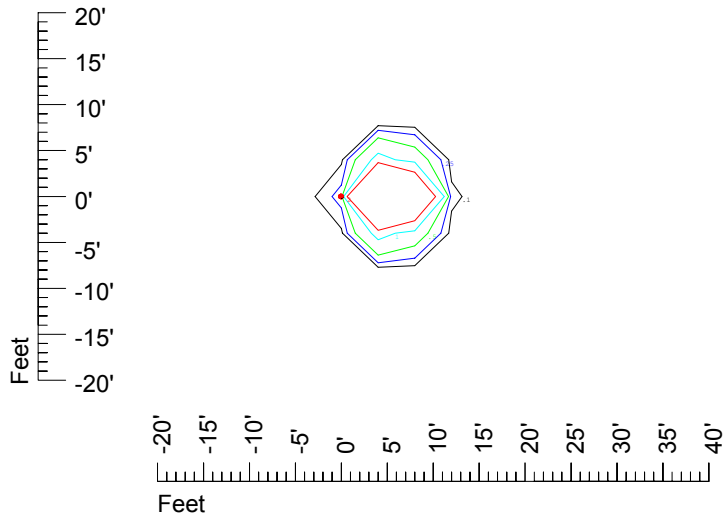

Isoline values — 0.1 fc — 0.25 fc — 0.5 fc — 1.0 fc — 2.0 fc

Mounting height 11' Tilt 0°

Mounting height 11' Tilt 30°

Mounting height 11' Tilt 15°

Mounting height 11' Tilt 45°

IES Photometric files C9725

Isoline template 15' mounting height

Isoline values — 0.1 fc — 0.25 fc — 0.5 fc — 1.0 fc — 2.0 fc

Mounting height 15' Tilt 0°

Mounting height 15' Tilt 30°

Mounting height 15' Tilt 15°

Mounting height 15' Tilt 45°

IES Photometric files C9725

Isoline template 20' mounting height

Isoline values — 0.1 fc — 0.25 fc — 0.5 fc — 1.0 fc — 2.0 fc

Mounting height 20' Tilt 0°

Mounting height 20' Tilt 30°

Mounting height 20' Tilt 15°

Mounting height 20' Tilt 45°

IES Photometric files C9725

Isoline template 25' mounting height

Isoline values — 0.1 fc — 0.25 fc — 0.5 fc — 1.0 fc — 2.0 fc

Mounting height 25' Tilt 0°

Mounting height 25' Tilt 30°

Mounting height 25' Tilt 15°

Mounting height 25' Tilt 45°

IES Photometric files C9725

Isoline template 30' mounting height