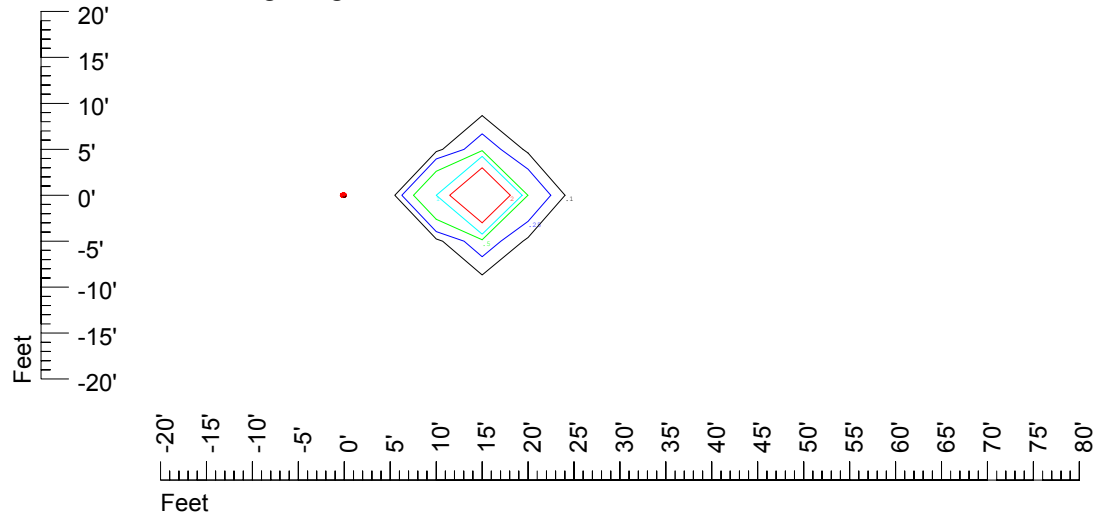

Mounting height 25' Tilt 30°

Mounting height 25' Tilt 45°