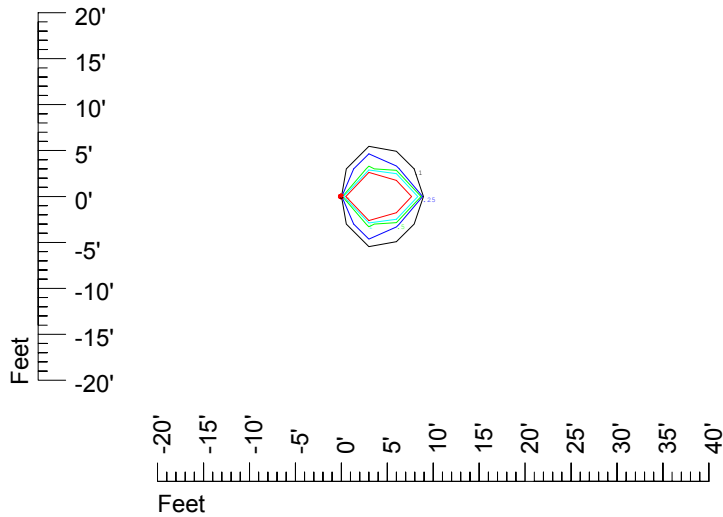

Isoline values — 0.1 fc — 0.25 fc — 0.5 fc — 1.0 fc — 2.0 fc

Mounting height 9' Tilt 0°

Mounting height 9' Tilt 30°

Mounting height 9' Tilt 15°

Mounting height 9' Tilt 45°

IES Photometric files C9724

Isoline template 11' mounting height

Isoline values — 0.1 fc — 0.25 fc — 0.5 fc — 1.0 fc — 2.0 fc

Mounting height 11' Tilt 0°

Mounting height 11' Tilt 30°

Mounting height 11' Tilt 15°

Mounting height 11' Tilt 45°

IES Photometric files C9724

Isoline template 15' mounting height

Isoline values — 0.1 fc — 0.25 fc — 0.5 fc — 1.0 fc — 2.0 fc

Mounting height 15' Tilt 0°

Mounting height 15' Tilt 30°

Mounting height 15' Tilt 15°

Mounting height 15' Tilt 45°

IES Photometric files C9724

Isoline template 20' mounting height

Isoline values — 0.1 fc — 0.25 fc — 0.5 fc — 1.0 fc — 2.0 fc

Mounting height 20' Tilt 0°

Mounting height 20' Tilt 30°

Mounting height 20' Tilt 15°

Mounting height 20' Tilt 45°

IES Photometric files C9724

Isoline template 25' mounting height