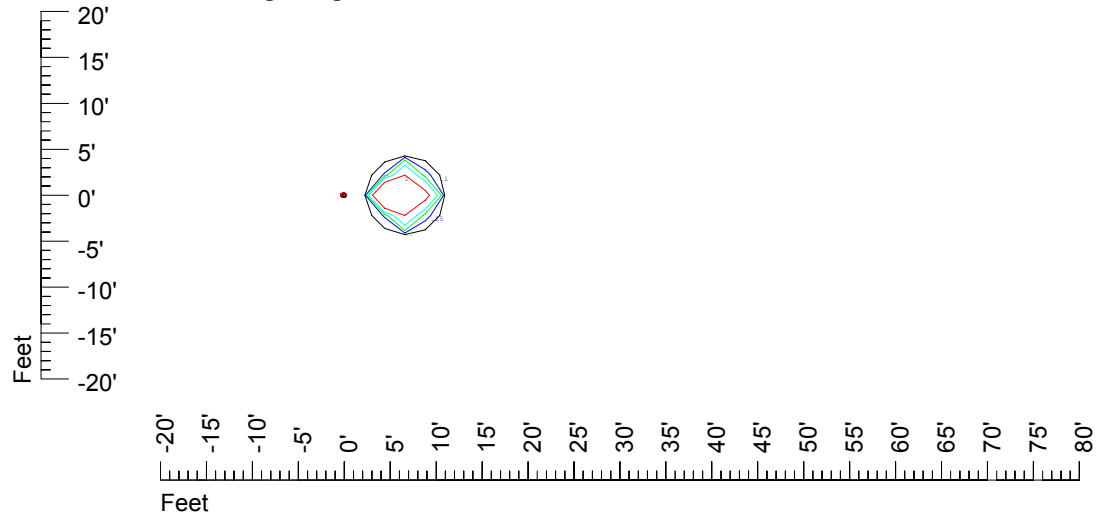

Isoline values — 0.1 fc — 0.25 fc — 0.5 fc — 1.0 fc — 2.0 fc

Mounting height 7' Tilt 0°

Mounting height 7' Tilt 30°

Mounting height 7' Tilt 15°

Mounting height 7' Tilt 45°

IES Photometric files C9724

Isoline template 9' mounting height

Isoline values — 0.1 fc — 0.25 fc — 0.5 fc — 1.0 fc — 2.0 fc

Mounting height 9' Tilt 0°

Mounting height 9' Tilt 30°

Mounting height 9' Tilt 15°

Mounting height 9' Tilt 45°

IES Photometric files C9724

Isoline template 11' mounting height

Isoline values — 0.1 fc — 0.25 fc — 0.5 fc — 1.0 fc — 2.0 fc

Mounting height 11' Tilt 0°

Mounting height 11' Tilt 30°

Mounting height 11' Tilt 15°

Mounting height 11' Tilt 45°

IES Photometric files C9724

Isoline template 15' mounting height