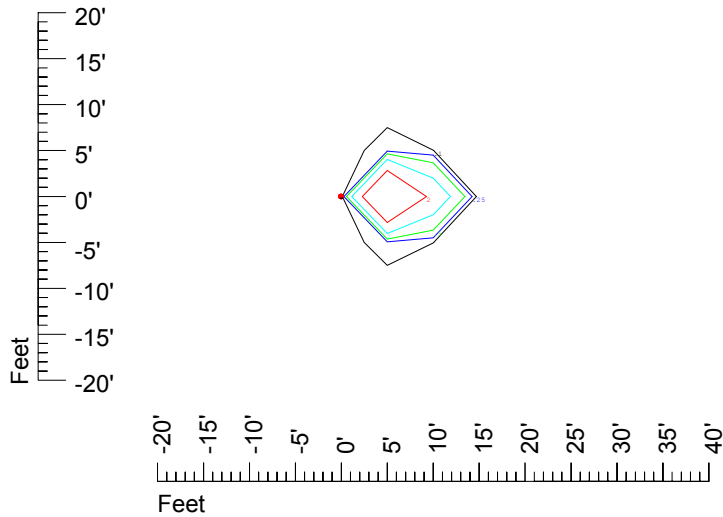

Isoline values — 0.1 fc — 0.25 fc — 0.5 fc — 1.0 fc — 2.0 fc

Mounting height 15' Tilt 0°

Mounting height 15' Tilt 30°

Mounting height 15' Tilt 15°

Mounting height 15' Tilt 45°

IES Photometric files C9724

Isoline template 20' mounting height

Isoline values — 0.1 fc — 0.25 fc — 0.5 fc — 1.0 fc — 2.0 fc

Mounting height 20' Tilt 0°

Mounting height 20' Tilt 30°

Mounting height 20' Tilt 15°

Mounting height 20' Tilt 45°

IES Photometric files C9724

Isoline template 25' mounting height

Isoline values — 0.1 fc — 0.25 fc — 0.5 fc — 1.0 fc — 2.0 fc

Mounting height 25' Tilt 0°

Mounting height 25' Tilt 30°

Mounting height 25' Tilt 15°

Mounting height 25' Tilt 45°

IES Photometric files C9724

Isoline template 30' mounting height

Isoline values — 0.1 fc — 0.25 fc — 0.5 fc — 1.0 fc — 2.0 fc

Mounting height 30' Tilt 0°

Mounting height 30' Tilt 30°

Mounting height 30' Tilt 15°

Mounting height 30' Tilt 45°