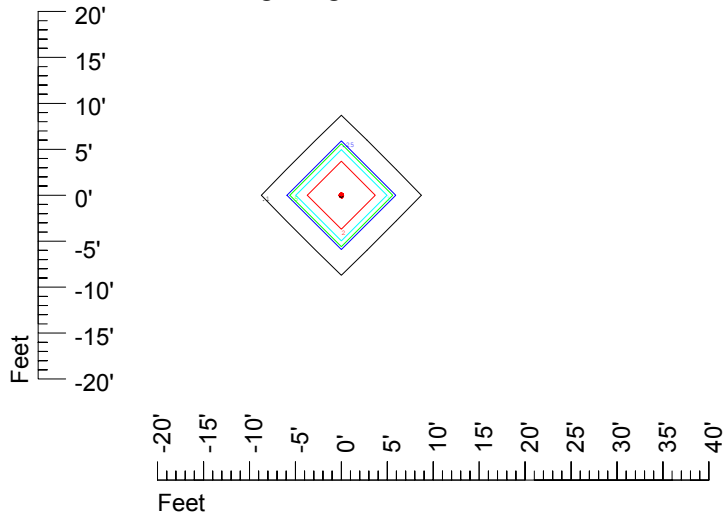

Mounting height 30' Tilt 15°

Isoline values — 0.1 fc — 0.25 fc — 0.5 fc — 1.0 fc — 2.0 fc

Mounting height 30' Tilt 0°