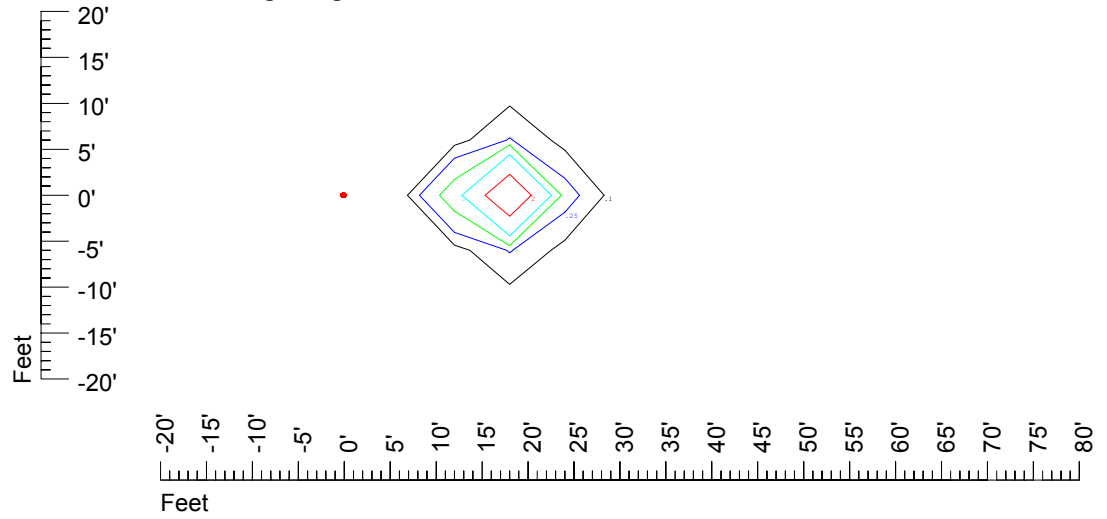

Isoline values — 0.1 fc — 0.25 fc — 0.5 fc — 1.0 fc — 2.0 fc

Mounting height 20' Tilt 0°

Mounting height 20' Tilt 30°

Mounting height 20' Tilt 15°

Mounting height 20' Tilt 45°

IES Photometric files C9724

Isoline template 25' mounting height

Isoline values — 0.1 fc — 0.25 fc — 0.5 fc — 1.0 fc — 2.0 fc

Mounting height 25' Tilt 0°

Mounting height 25' Tilt 30°

Mounting height 25' Tilt 15°

Mounting height 25' Tilt 45°

IES Photometric files C9724

Isoline template 30' mounting height

Isoline values — 0.1 fc — 0.25 fc — 0.5 fc — 1.0 fc — 2.0 fc

Mounting height 30' Tilt 0°

Mounting height 30' Tilt 30°

Mounting height 30' Tilt 15°

Mounting height 30' Tilt 45°