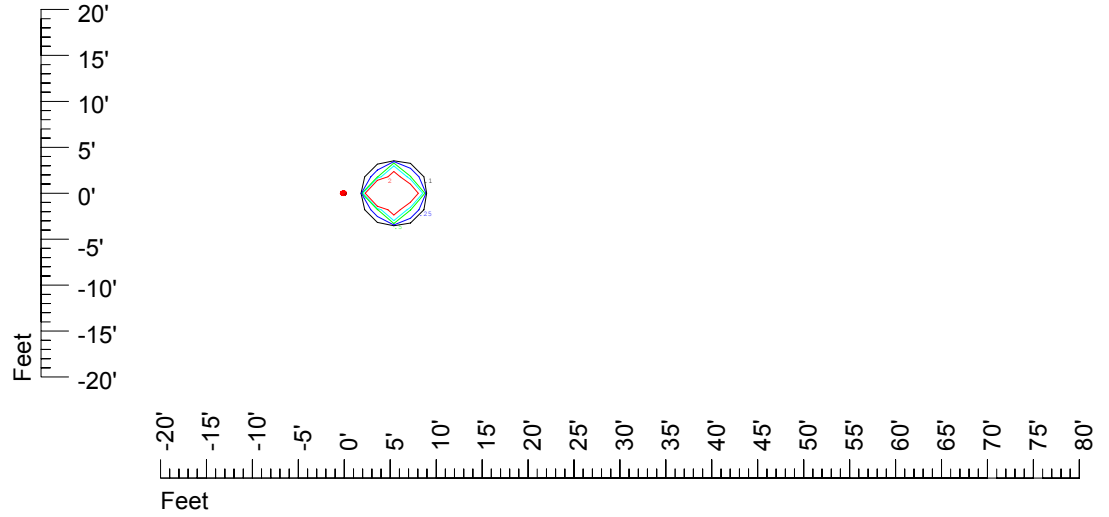

Isoline values — 0.1 fc — 0.25 fc — 0.5 fc — 1.0 fc — 2.0 fc

Mounting height 7' Tilt 0°

Mounting height 7' Tilt 30°

Mounting height 7' Tilt 15°

Mounting height 7' Tilt 45°

IES Photometric files C9724

Isoline template 9' mounting height

Isoline values — 0.1 fc — 0.25 fc — 0.5 fc — 1.0 fc — 2.0 fc

Mounting height 9' Tilt 0°

Mounting height 9' Tilt 30°

Mounting height 9' Tilt 15°

Mounting height 9' Tilt 45°

IES Photometric files C9724

Isoline template 11' mounting height