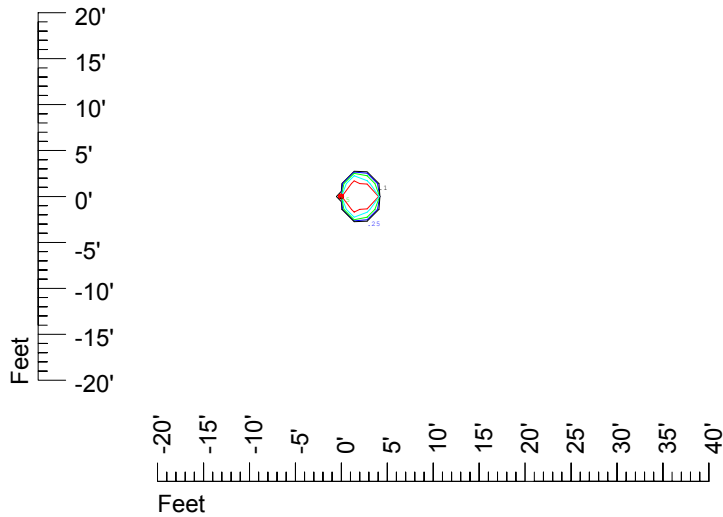

IES File: C9724**Lighting level in fc / Distance in feet**Vertical plan 0° to 180°
Horizontal plan 0°

— 2 fc — 1 fc — 0.5 fc — 0.25 fc — 0.1 fc

IES Photometric files C9724

Isoline template 7' mounting height

Isoline values — 0.1 fc — 0.25 fc — 0.5 fc — 1.0 fc — 2.0 fc

Mounting height 7' Tilt 0°

Mounting height 7' Tilt 30°

Mounting height 7' Tilt 15°

Mounting height 7' Tilt 45°

IES Photometric files C9724

Isoline template 9' mounting height

Isoline values — 0.1 fc — 0.25 fc — 0.5 fc — 1.0 fc — 2.0 fc

Mounting height 9' Tilt 0°

Mounting height 9' Tilt 30°

Mounting height 9' Tilt 15°

Mounting height 9' Tilt 45°

IES Photometric files C9724

Isoline template 11' mounting height

Isoline values — 0.1 fc — 0.25 fc — 0.5 fc — 1.0 fc — 2.0 fc

Mounting height 11' Tilt 0°

Mounting height 11' Tilt 30°

Mounting height 11' Tilt 15°

Mounting height 11' Tilt 45°

IES Photometric files C9724

Isoline template 15' mounting height