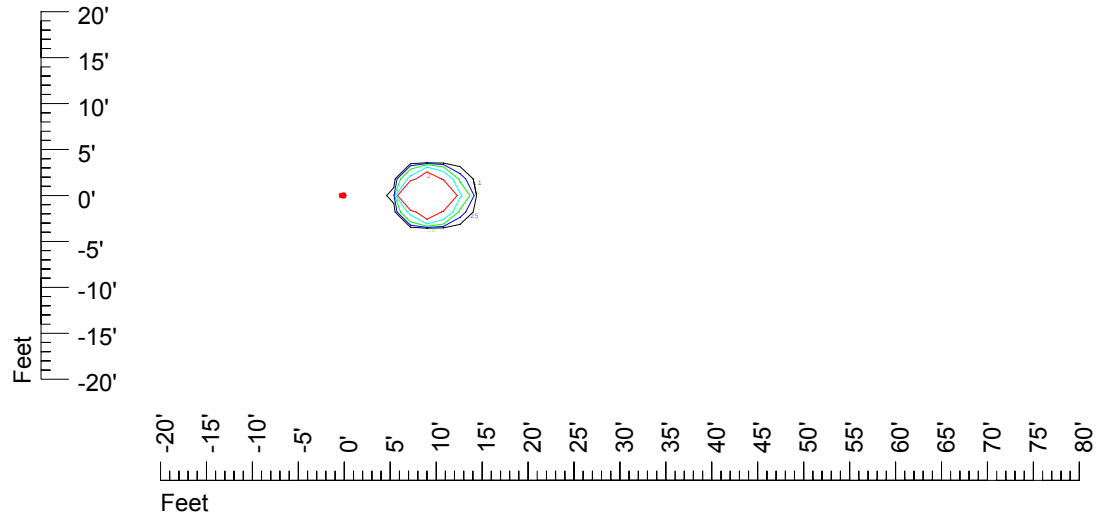

Isoline values — 0.1 fc — 0.25 fc — 0.5 fc — 1.0 fc — 2.0 fc

Mounting height 7' Tilt 0°

Mounting height 7' Tilt 30°

Mounting height 7' Tilt 15°

Mounting height 7' Tilt 45°

IES Photometric files C9724

Isoline template 9' mounting height

Isoline values — 0.1 fc — 0.25 fc — 0.5 fc — 1.0 fc — 2.0 fc

Mounting height 9' Tilt 0°

Mounting height 9' Tilt 30°

Mounting height 9' Tilt 15°

Mounting height 9' Tilt 45°

IES Photometric files C9724

Isoline template 11' mounting height

Isoline values — 0.1 fc — 0.25 fc — 0.5 fc — 1.0 fc — 2.0 fc

Mounting height 11' Tilt 0°

Mounting height 11' Tilt 30°

Mounting height 11' Tilt 15°

Mounting height 11' Tilt 45°

IES Photometric files C9724

Isoline template 15' mounting height