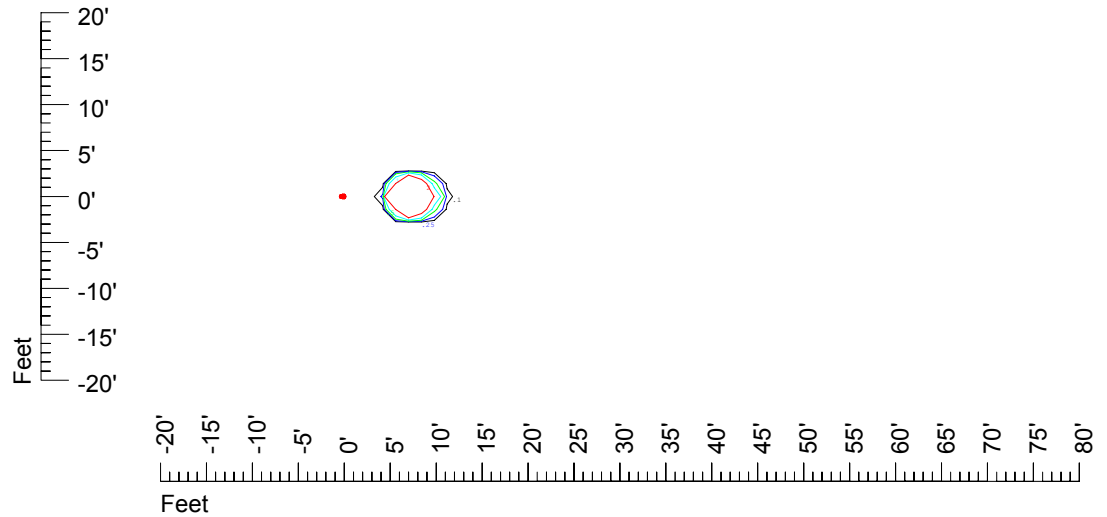

Isoline values — 0.1 fc — 0.25 fc — 0.5 fc — 1.0 fc — 2.0 fc

Mounting height 7' Tilt 0°

Mounting height 7' Tilt 30°

Mounting height 7' Tilt 15°

Mounting height 7' Tilt 45°

IES Photometric files C9724

Isoline template 9' mounting height

Isoline values — 0.1 fc — 0.25 fc — 0.5 fc — 1.0 fc — 2.0 fc

Mounting height 9' Tilt 0°

Mounting height 9' Tilt 30°

Mounting height 9' Tilt 15°

Mounting height 9' Tilt 45°

IES Photometric files C9724

Isoline template 11' mounting height