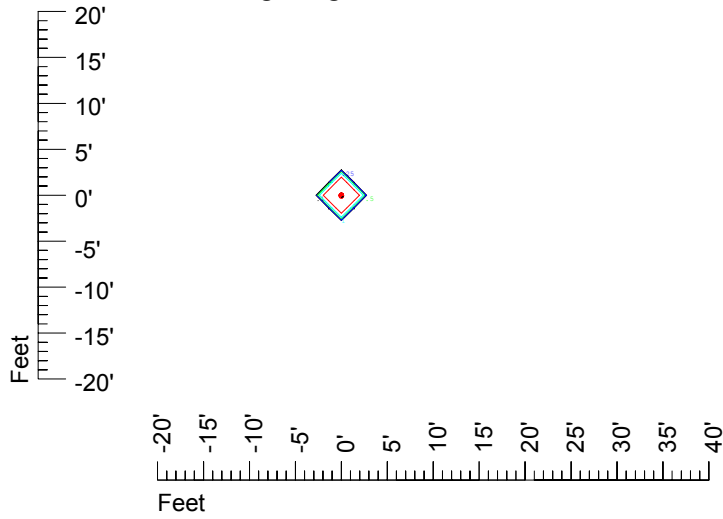

IES File: C9724**Lighting level in fc / Distance in feet**Vertical plan 0° to 180°
Horizontal plan 0°

— 2 fc — 1 fc — 0.5 fc — 0.25 fc — 0.1 fc

IES Photometric files C9724

Isoline template 7' mounting height

Isoline values — 0.1 fc — 0.25 fc — 0.5 fc — 1.0 fc — 2.0 fc

Mounting height 7' Tilt 0°

Mounting height 7' Tilt 30°

Mounting height 7' Tilt 15°

Mounting height 7' Tilt 45°

IES Photometric files C9724

Isoline template 9' mounting height

Isoline values — 0.1 fc — 0.25 fc — 0.5 fc — 1.0 fc — 2.0 fc

Mounting height 9' Tilt 0°

Mounting height 9' Tilt 30°

Mounting height 9' Tilt 15°

Mounting height 9' Tilt 45°

IES Photometric files C9724

Isoline template 11' mounting height

Isoline values — 0.1 fc — 0.25 fc — 0.5 fc — 1.0 fc — 2.0 fc

Mounting height 20' Tilt 0°

Mounting height 20' Tilt 30°

Mounting height 20' Tilt 15°

Mounting height 20' Tilt 45°

IES Photometric files C9724

Isoline template 25' mounting height