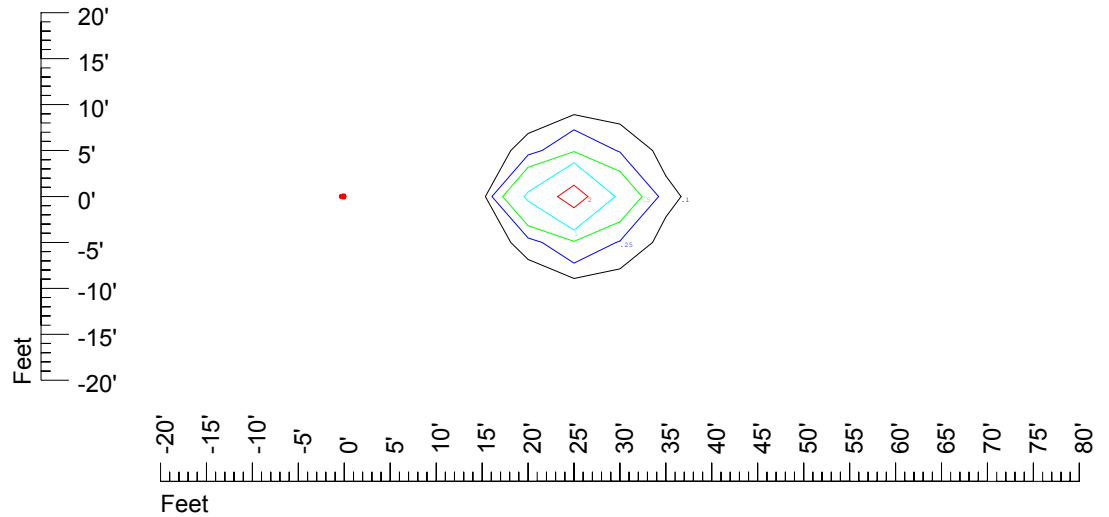

Isoline values — 0.1 fc — 0.25 fc — 0.5 fc — 1.0 fc — 2.0 fc

Mounting height 20' Tilt 0°

Mounting height 20' Tilt 30°

Mounting height 20' Tilt 15°

Mounting height 20' Tilt 45°

IES Photometric files C9724

Isoline template 25' mounting height

Isoline values — 0.1 fc — 0.25 fc — 0.5 fc — 1.0 fc — 2.0 fc

Mounting height 25' Tilt 0°

Mounting height 25' Tilt 30°

Mounting height 25' Tilt 15°

Mounting height 25' Tilt 45°

IES Photometric files C9724

Isoline template 30' mounting height

Isoline values — 0.1 fc — 0.25 fc — 0.5 fc — 1.0 fc — 2.0 fc

Mounting height 30' Tilt 0°

Mounting height 30' Tilt 30°

Mounting height 30' Tilt 15°

Mounting height 30' Tilt 45°