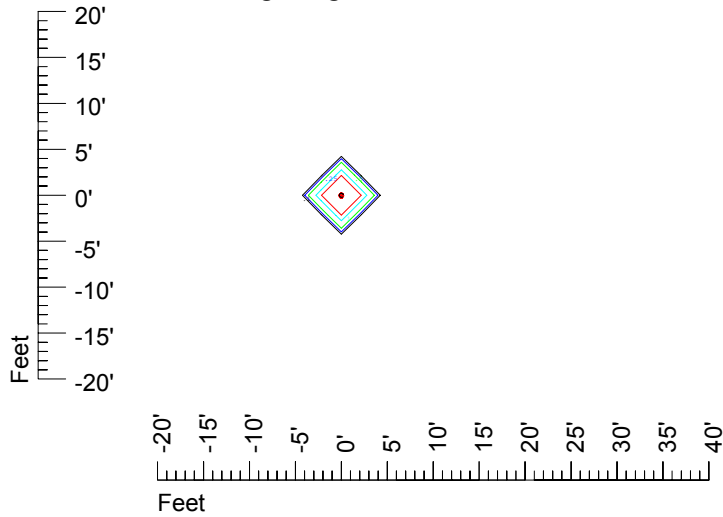

Isoline values — 0.1 fc — 0.25 fc — 0.5 fc — 1.0 fc — 2.0 fc

Mounting height 7' Tilt 0°

Mounting height 7' Tilt 30°

Mounting height 7' Tilt 15°

Mounting height 7' Tilt 45°

IES Photometric files C9724

Isoline template 9' mounting height

Isoline values — 0.1 fc — 0.25 fc — 0.5 fc — 1.0 fc — 2.0 fc

Mounting height 9' Tilt 0°

Mounting height 9' Tilt 30°

Mounting height 9' Tilt 15°

Mounting height 9' Tilt 45°

IES Photometric files C9724

Isoline template 11' mounting height

Isoline values — 0.1 fc — 0.25 fc — 0.5 fc — 1.0 fc — 2.0 fc

Mounting height 11' Tilt 0°

Mounting height 11' Tilt 30°

Mounting height 11' Tilt 15°

Mounting height 11' Tilt 45°

IES Photometric files C9724

Isoline template 15' mounting height