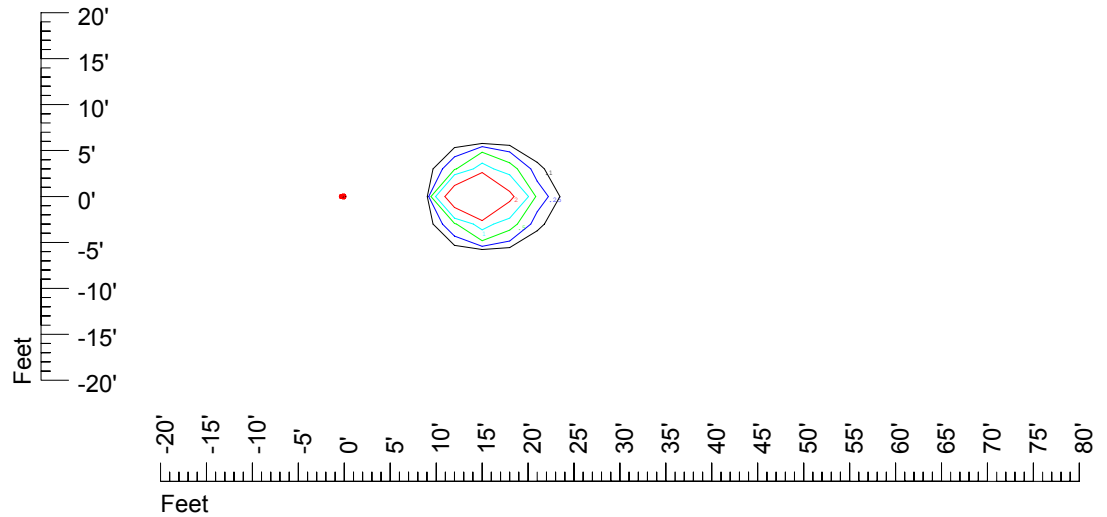

Isoline values — 0.1 fc — 0.25 fc — 0.5 fc — 1.0 fc — 2.0 fc

Mounting height 11' Tilt 0°

Mounting height 11' Tilt 30°

Mounting height 11' Tilt 15°

Mounting height 11' Tilt 45°

IES Photometric files C9724

Isoline template 15' mounting height

Isoline values — 0.1 fc — 0.25 fc — 0.5 fc — 1.0 fc — 2.0 fc

Mounting height 15' Tilt 0°

Mounting height 15' Tilt 30°

Mounting height 15' Tilt 15°

Mounting height 15' Tilt 45°

IES Photometric files C9724

Isoline template 20' mounting height

Isoline values — 0.1 fc — 0.25 fc — 0.5 fc — 1.0 fc — 2.0 fc

Mounting height 20' Tilt 0°

Mounting height 20' Tilt 30°

Mounting height 20' Tilt 15°

Mounting height 20' Tilt 45°

IES Photometric files C9724

Isoline template 25' mounting height