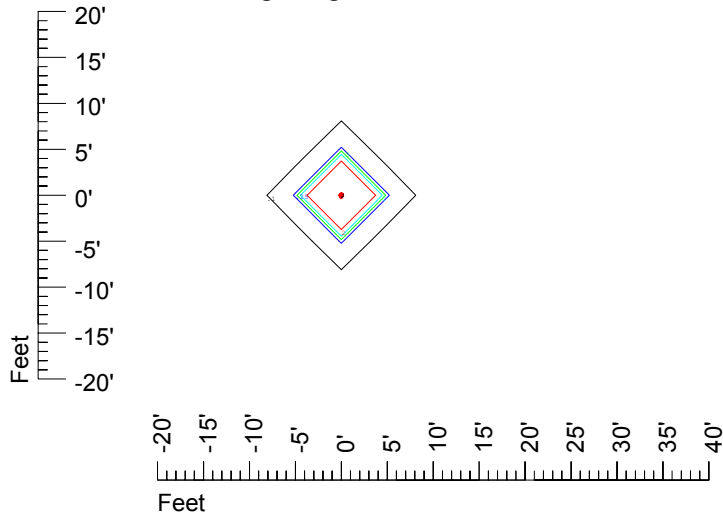

Isoline values — 0.1 fc — 0.25 fc — 0.5 fc — 1.0 fc — 2.0 fc

Mounting height 11' Tilt 0°

Mounting height 11' Tilt 30°

Mounting height 11' Tilt 15°

Mounting height 11' Tilt 45°

IES Photometric files C9724

Isoline template 15' mounting height

Isoline values — 0.1 fc — 0.25 fc — 0.5 fc — 1.0 fc — 2.0 fc

Mounting height 15' Tilt 0°

Mounting height 15' Tilt 30°

Mounting height 15' Tilt 15°

Mounting height 15' Tilt 45°

IES Photometric files C9724

Isoline template 20' mounting height

Isoline values — 0.1 fc — 0.25 fc — 0.5 fc — 1.0 fc — 2.0 fc

Mounting height 20' Tilt 0°

Mounting height 20' Tilt 30°

Mounting height 20' Tilt 15°

Mounting height 20' Tilt 45°

IES Photometric files C9724

Isoline template 25' mounting height

Isoline values — 0.1 fc — 0.25 fc — 0.5 fc — 1.0 fc — 2.0 fc

Mounting height 25' Tilt 0°

Mounting height 25' Tilt 30°

Mounting height 25' Tilt 15°

Mounting height 25' Tilt 45°

IES Photometric files C9724

Isoline template 30' mounting height