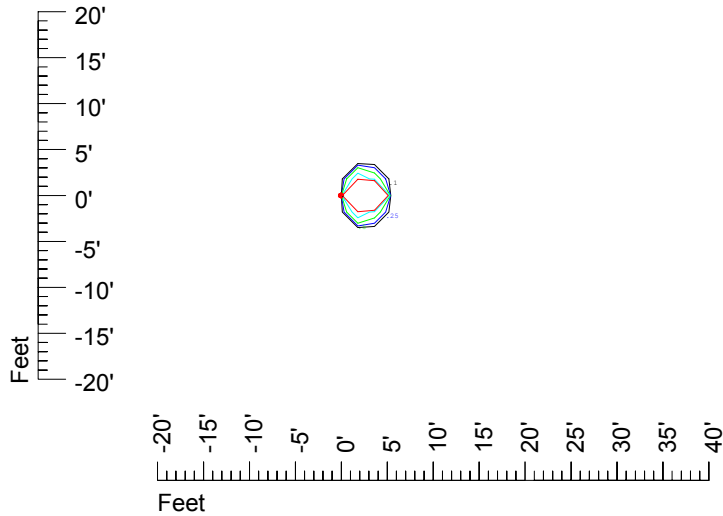

Isoline values — 0.1 fc — 0.25 fc — 0.5 fc — 1.0 fc — 2.0 fc

Mounting height 7' Tilt 0°

Mounting height 7' Tilt 30°

Mounting height 7' Tilt 15°

Mounting height 7' Tilt 45°

IES Photometric files C9724

Isoline template 9' mounting height

Isoline values — 0.1 fc — 0.25 fc — 0.5 fc — 1.0 fc — 2.0 fc

Mounting height 9' Tilt 0°

Mounting height 9' Tilt 30°

Mounting height 9' Tilt 15°

Mounting height 9' Tilt 45°

IES Photometric files C9724

Isoline template 11' mounting height

Isoline values — 0.1 fc — 0.25 fc — 0.5 fc — 1.0 fc — 2.0 fc

Mounting height 11' Tilt 0°

Mounting height 11' Tilt 30°

Mounting height 11' Tilt 15°

Mounting height 11' Tilt 45°

IES Photometric files C9724

Isoline template 15' mounting height

Isoline values — 0.1 fc — 0.25 fc — 0.5 fc — 1.0 fc — 2.0 fc

Mounting height 15' Tilt 0°

Mounting height 15' Tilt 30°

Mounting height 15' Tilt 15°

Mounting height 15' Tilt 45°

IES Photometric files C9724

Isoline template 20' mounting height