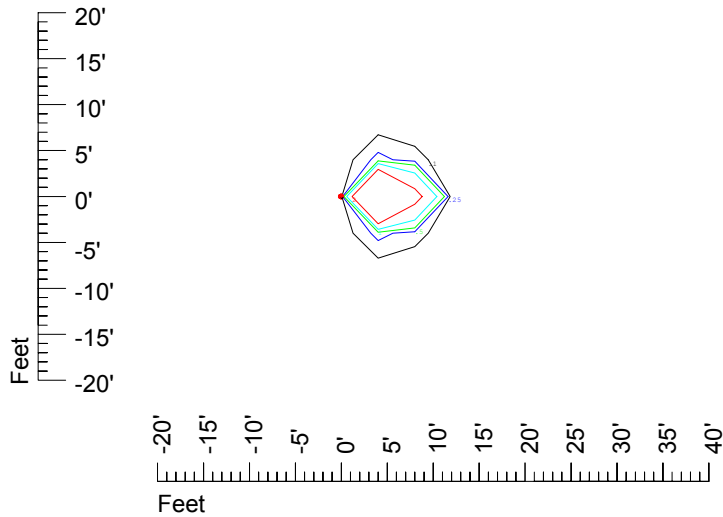

Isoline values — 0.1 fc — 0.25 fc — 0.5 fc — 1.0 fc — 2.0 fc

Mounting height 11' Tilt 0°

Mounting height 11' Tilt 30°

Mounting height 11' Tilt 15°

Mounting height 11' Tilt 45°

IES Photometric files C9724

Isoline template 15' mounting height

Isoline values — 0.1 fc — 0.25 fc — 0.5 fc — 1.0 fc — 2.0 fc

Mounting height 15' Tilt 0°

Mounting height 15' Tilt 30°

Mounting height 15' Tilt 15°

Mounting height 15' Tilt 45°

IES Photometric files C9724

Isoline template 20' mounting height

Isoline values — 0.1 fc — 0.25 fc — 0.5 fc — 1.0 fc — 2.0 fc

Mounting height 20' Tilt 0°

Mounting height 20' Tilt 30°

Mounting height 20' Tilt 15°

Mounting height 20' Tilt 45°

IES Photometric files C9724

Isoline template 25' mounting height

Isoline values — 0.1 fc — 0.25 fc — 0.5 fc — 1.0 fc — 2.0 fc

Mounting height 25' Tilt 0°

Mounting height 25' Tilt 30°

Mounting height 25' Tilt 15°

Mounting height 25' Tilt 45°

IES Photometric files C9724

Isoline template 30' mounting height