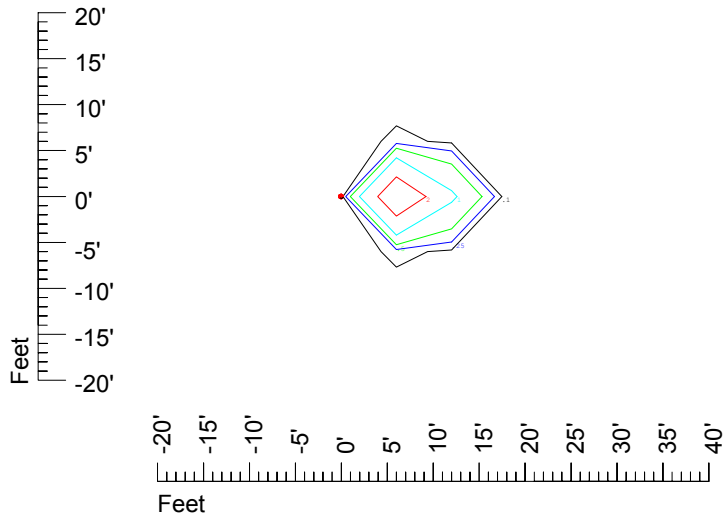

Isoline values — 0.1 fc — 0.25 fc — 0.5 fc — 1.0 fc — 2.0 fc

Mounting height 7' Tilt 0°

Mounting height 7' Tilt 30°

Mounting height 7' Tilt 15°

Mounting height 7' Tilt 45°

IES Photometric files C9724

Isoline template 9' mounting height

Isoline values — 0.1 fc — 0.25 fc — 0.5 fc — 1.0 fc — 2.0 fc

Mounting height 20' Tilt 0°

Mounting height 20' Tilt 30°

Mounting height 20' Tilt 15°

Mounting height 20' Tilt 45°

IES Photometric files C9724

Isoline template 25' mounting height

Isoline values — 0.1 fc — 0.25 fc — 0.5 fc — 1.0 fc — 2.0 fc

Mounting height 25' Tilt 0°

Mounting height 25' Tilt 30°

Mounting height 25' Tilt 15°

Mounting height 25' Tilt 45°

IES Photometric files C9724

Isoline template 30' mounting height

Isoline values — 0.1 fc — 0.25 fc — 0.5 fc — 1.0 fc — 2.0 fc

Mounting height 30' Tilt 0°

Mounting height 30' Tilt 30°

Mounting height 30' Tilt 15°

Mounting height 30' Tilt 45°