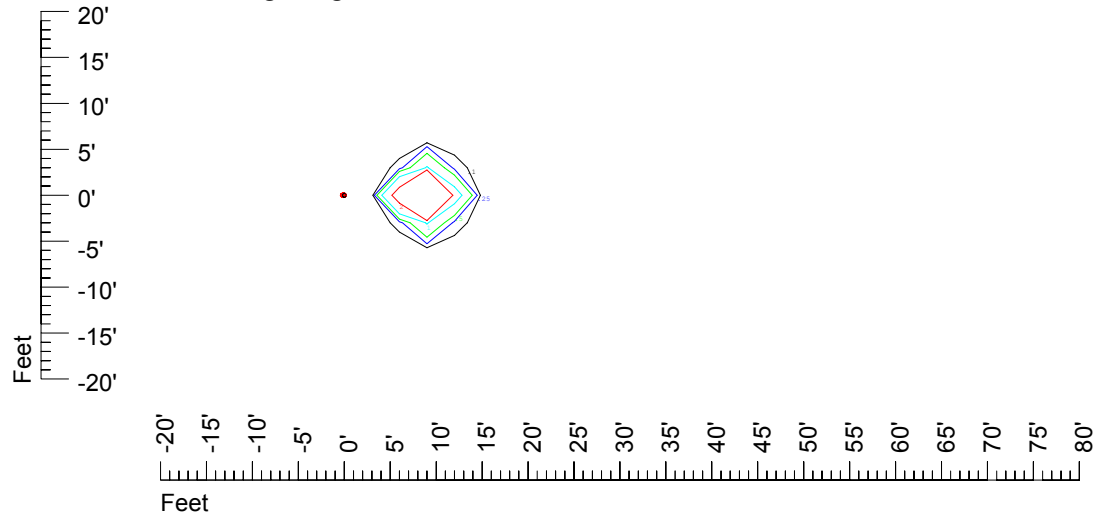

Mounting height 15' Tilt 30°

Mounting height 15' Tilt 45°