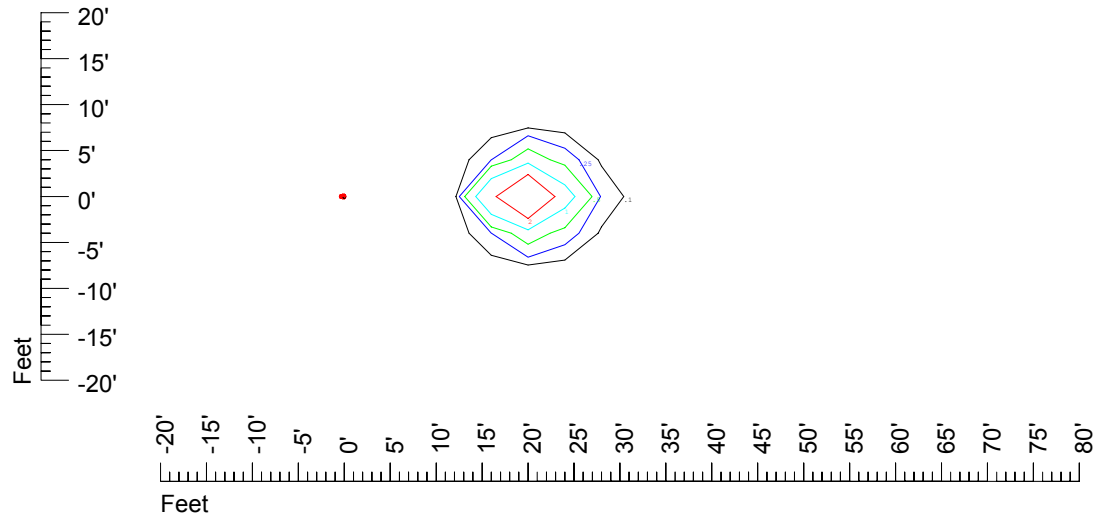

Isoline values — 0.1 fc — 0.25 fc — 0.5 fc — 1.0 fc — 2.0 fc

Mounting height 15' Tilt 0°

Mounting height 15' Tilt 30°

Mounting height 15' Tilt 15°

Mounting height 15' Tilt 45°

IES Photometric files C9724

Isoline template 20' mounting height

Isoline values — 0.1 fc — 0.25 fc — 0.5 fc — 1.0 fc — 2.0 fc

Mounting height 20' Tilt 0°

Mounting height 20' Tilt 30°

Mounting height 20' Tilt 15°

Mounting height 20' Tilt 45°

IES Photometric files C9724

Isoline template 25' mounting height

Isoline values — 0.1 fc — 0.25 fc — 0.5 fc — 1.0 fc — 2.0 fc

Mounting height 25' Tilt 0°

Mounting height 25' Tilt 30°

Mounting height 25' Tilt 15°

Mounting height 25' Tilt 45°

IES Photometric files C9724

Isoline template 30' mounting height