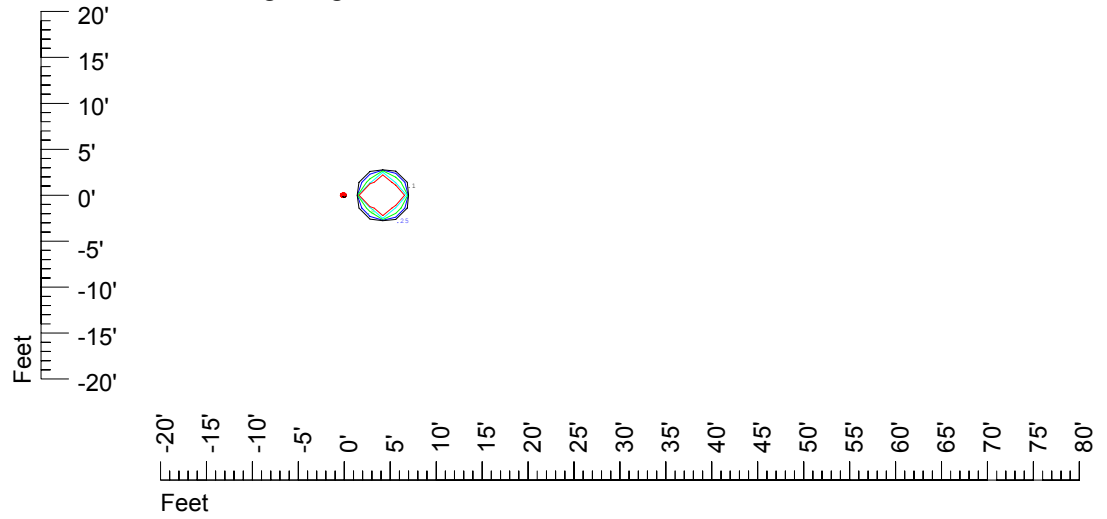

IES File: C9724**Lighting level in fc / Distance in feet**Vertical plan 0° to 180°
Horizontal plan 0°

— 2 fc — 1 fc — 0.5 fc — 0.25 fc — 0.1 fc

IES Photometric files C9724

Isoline template 7' mounting height

Isoline values — 0.1 fc — 0.25 fc — 0.5 fc — 1.0 fc — 2.0 fc

Mounting height 7' Tilt 0°

Mounting height 7' Tilt 30°

Mounting height 7' Tilt 15°

Mounting height 7' Tilt 45°

IES Photometric files C9724

Isoline template 9' mounting height

Isoline values — 0.1 fc — 0.25 fc — 0.5 fc — 1.0 fc — 2.0 fc

Mounting height 9' Tilt 0°

Mounting height 9' Tilt 30°

Mounting height 9' Tilt 15°

Mounting height 9' Tilt 45°

IES Photometric files C9724

Isoline template 11' mounting height

Isoline values — 0.1 fc — 0.25 fc — 0.5 fc — 1.0 fc — 2.0 fc

Mounting height 30' Tilt 0°

Mounting height 30' Tilt 30°

Mounting height 30' Tilt 15°

Mounting height 30' Tilt 45°