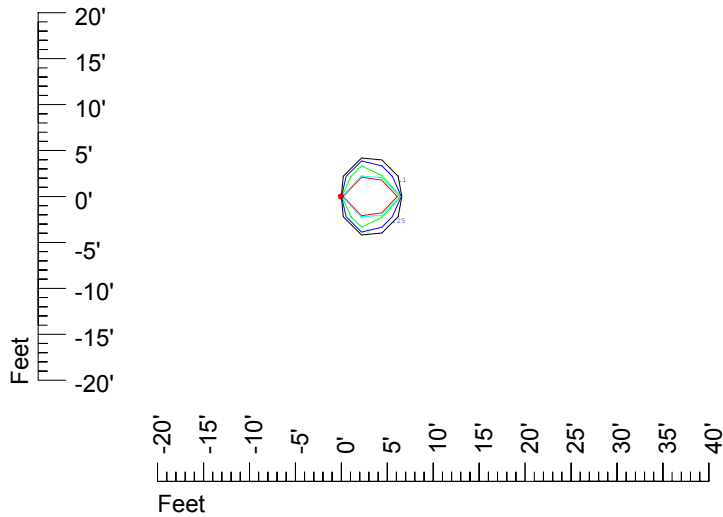

Isoline values — 0.1 fc — 0.25 fc — 0.5 fc — 1.0 fc — 2.0 fc

Mounting height 7' Tilt 0°

Mounting height 7' Tilt 30°

Mounting height 7' Tilt 15°

Mounting height 7' Tilt 45°

IES Photometric files C9724

Isoline template 9' mounting height

Isoline values — 0.1 fc — 0.25 fc — 0.5 fc — 1.0 fc — 2.0 fc

Mounting height 9' Tilt 0°

Mounting height 9' Tilt 30°

Mounting height 9' Tilt 15°

Mounting height 9' Tilt 45°

IES Photometric files C9724

Isoline template 11' mounting height

Isoline values — 0.1 fc — 0.25 fc — 0.5 fc — 1.0 fc — 2.0 fc

Mounting height 11' Tilt 0°

Mounting height 11' Tilt 30°

Mounting height 11' Tilt 15°

Mounting height 11' Tilt 45°

IES Photometric files C9724

Isoline template 15' mounting height

Isoline values — 0.1 fc — 0.25 fc — 0.5 fc — 1.0 fc — 2.0 fc

Mounting height 15' Tilt 0°

Mounting height 15' Tilt 30°

Mounting height 15' Tilt 15°

Mounting height 15' Tilt 45°

IES Photometric files C9724

Isoline template 20' mounting height