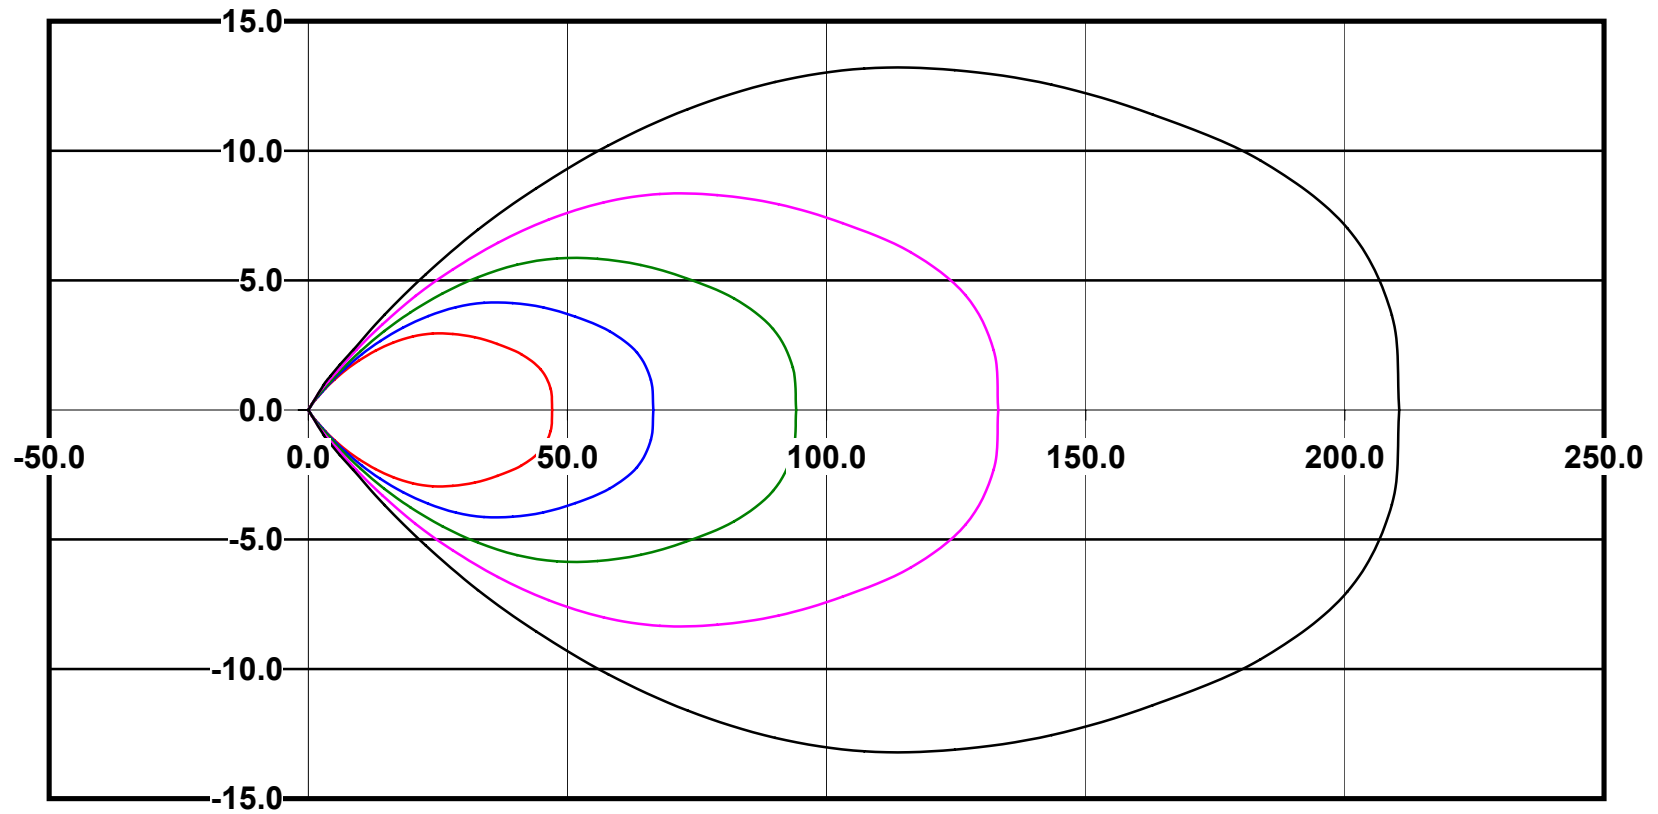

IES File: C9724**Lighting level in fc / Distance in feet**Vertical plan 0° to 180°
Horizontal plan 0°

— 2 fc — 1 fc — 0.5 fc — 0.25 fc — 0.1 fc

IES Photometric files C9724

Isoline template 7' mounting height

Isoline values — 0.1 fc — 0.25 fc — 0.5 fc — 1.0 fc — 2.0 fc

Mounting height 7' Tilt 0°

Mounting height 7' Tilt 30°

Mounting height 7' Tilt 15°

Mounting height 7' Tilt 45°

IES Photometric files C9724

Isoline template 9' mounting height