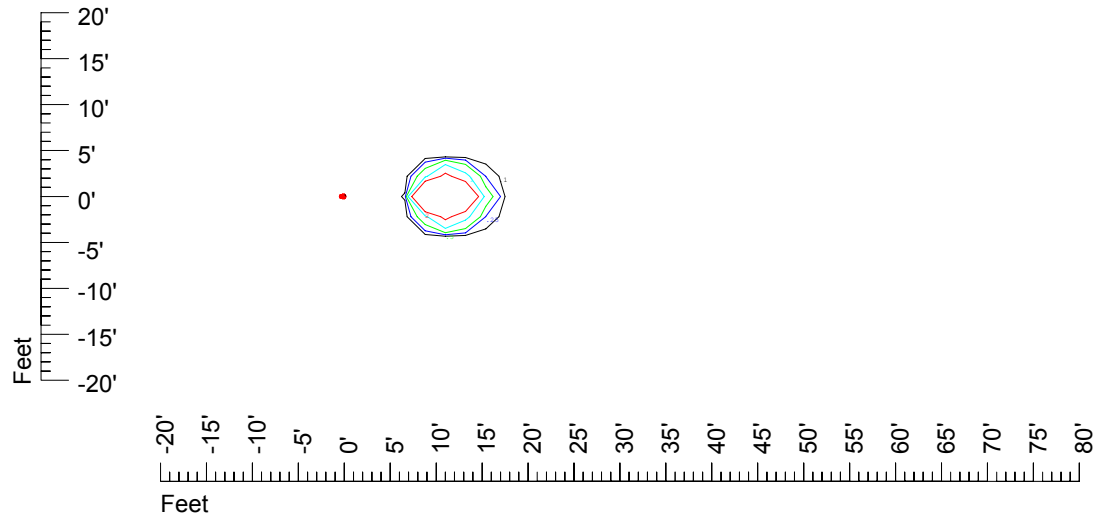

Isoline values — 0.1 fc — 0.25 fc — 0.5 fc — 1.0 fc — 2.0 fc

Mounting height 9' Tilt 0°

Mounting height 9' Tilt 30°

Mounting height 9' Tilt 15°

Mounting height 9' Tilt 45°

IES Photometric files C9724

Isoline template 11' mounting height

Isoline values — 0.1 fc — 0.25 fc — 0.5 fc — 1.0 fc — 2.0 fc

Mounting height 11' Tilt 0°

Mounting height 11' Tilt 30°

Mounting height 11' Tilt 15°

Mounting height 11' Tilt 45°

IES Photometric files C9724

Isoline template 15' mounting height