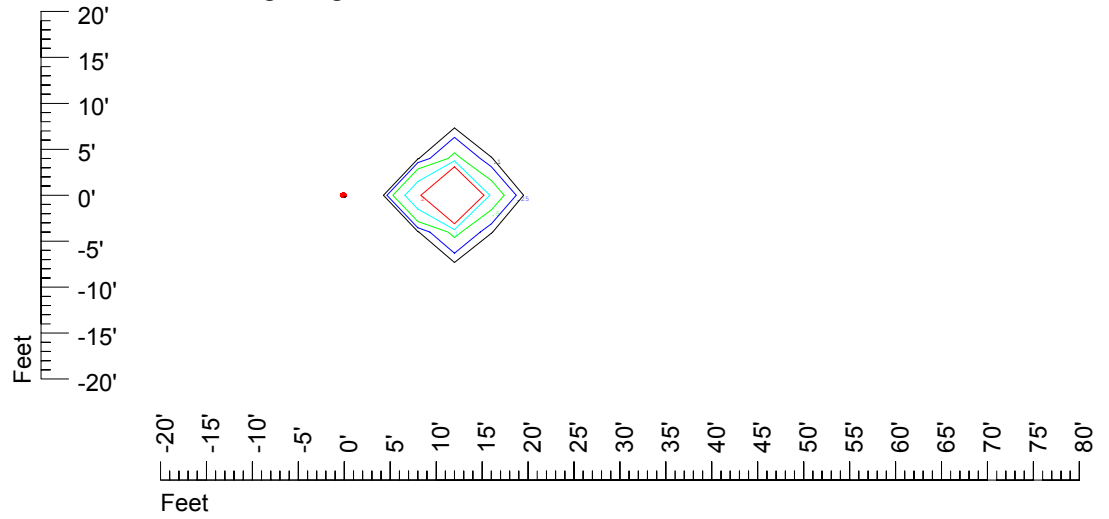

Mounting height 20' Tilt 30°

Mounting height 20' Tilt 45°