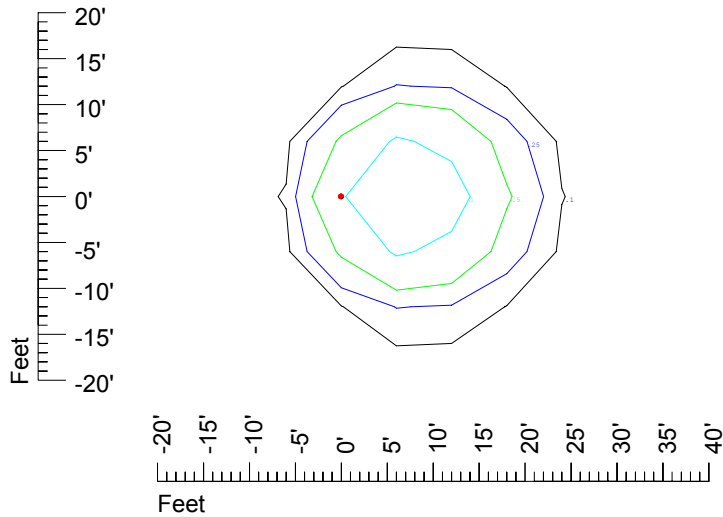

## Isoline template 25' mounting height

Isoline values — 0.1 fc — 0.25 fc — 0.5 fc — 1.0 fc — 2.0 fc

Mounting height 25' Tilt 0°

Mounting height 25' Tilt 30°

Mounting height 25' Tilt 15°

Mounting height 25' Tilt 45°

## Isoline template 30' mounting height

Isoline values — 0.1 fc — 0.25 fc — 0.5 fc — 1.0 fc — 2.0 fc

Mounting height 30' Tilt 0°

Mounting height 30' Tilt 30°

Mounting height 30' Tilt 15°

Mounting height 30' Tilt 45°