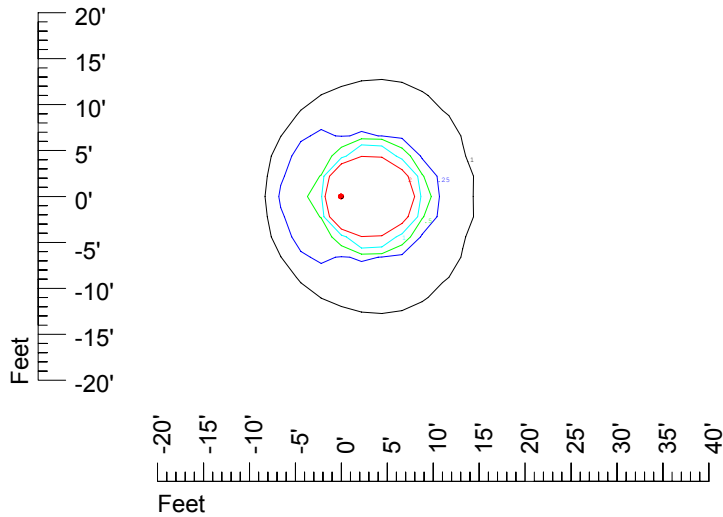

## Isoline template 11' mounting height

Isoline values — 0.1 fc — 0.25 fc — 0.5 fc — 1.0 fc — 2.0 fc

Mounting height 11' Tilt 0°

Mounting height 11' Tilt 30°

Mounting height 11' Tilt 15°

Mounting height 11' Tilt 45°