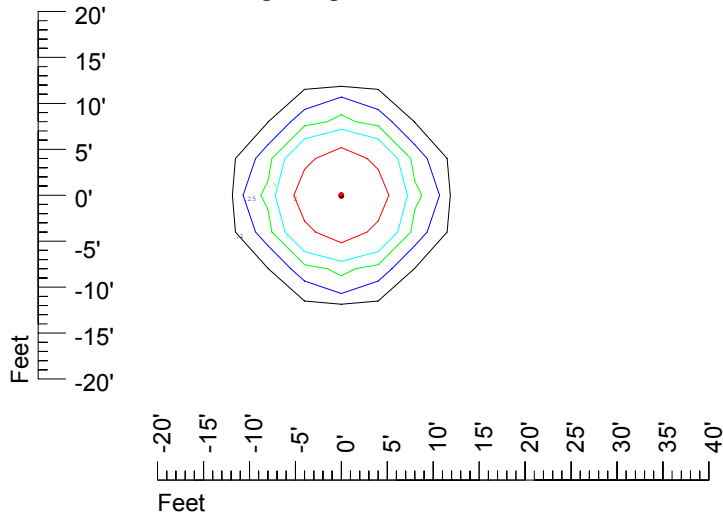

Mounting height 20' Tilt 0°