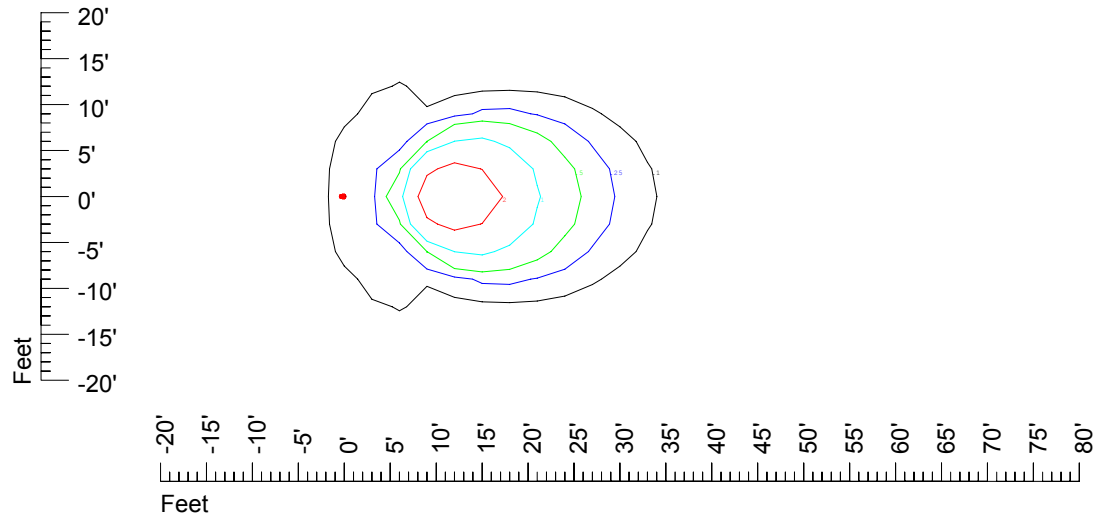

## Isoline template 15' mounting height

Isoline values — 0.1 fc — 0.25 fc — 0.5 fc — 1.0 fc — 2.0 fc

Mounting height 15' Tilt 0°

Mounting height 15' Tilt 30°

Mounting height 15' Tilt 15°

Mounting height 15' Tilt 45°