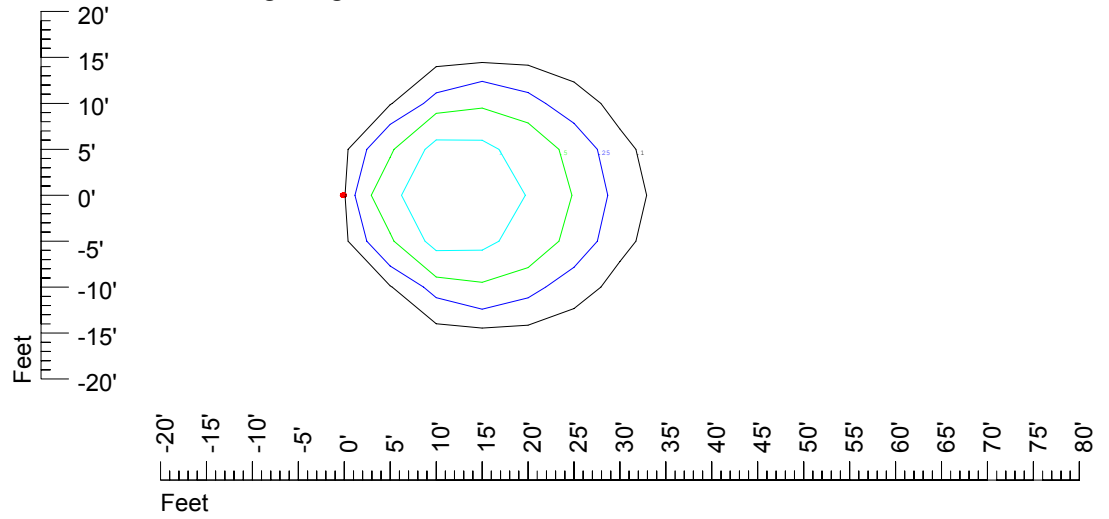

## Isoline template 20' mounting height

Isoline values — 0.1 fc — 0.25 fc — 0.5 fc — 1.0 fc — 2.0 fc

Mounting height 20' Tilt 0°

Mounting height 20' Tilt 30°

Mounting height 20' Tilt 15°

Mounting height 20' Tilt 45°

## Isoline template 25' mounting height

Isoline values — 0.1 fc — 0.25 fc — 0.5 fc — 1.0 fc — 2.0 fc

Mounting height 25' Tilt 0°

Mounting height 25' Tilt 30°

Mounting height 25' Tilt 15°

Mounting height 25' Tilt 45°