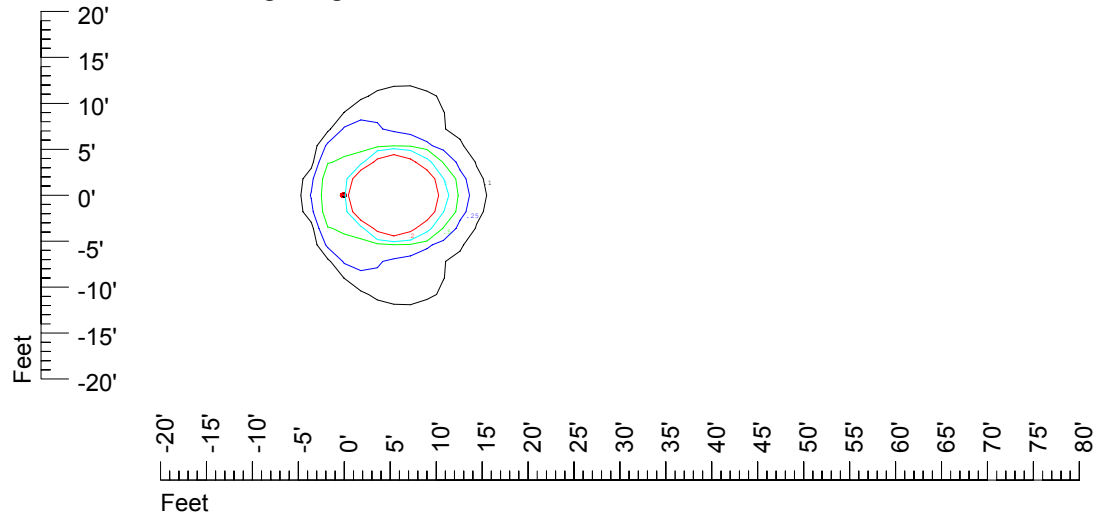

## Isoline template 9' mounting height

Isoline values — 0.1 fc — 0.25 fc — 0.5 fc — 1.0 fc — 2.0 fc

Mounting height 9' Tilt 0°

Mounting height 9' Tilt 30°

Mounting height 9' Tilt 15°

Mounting height 9' Tilt 45°