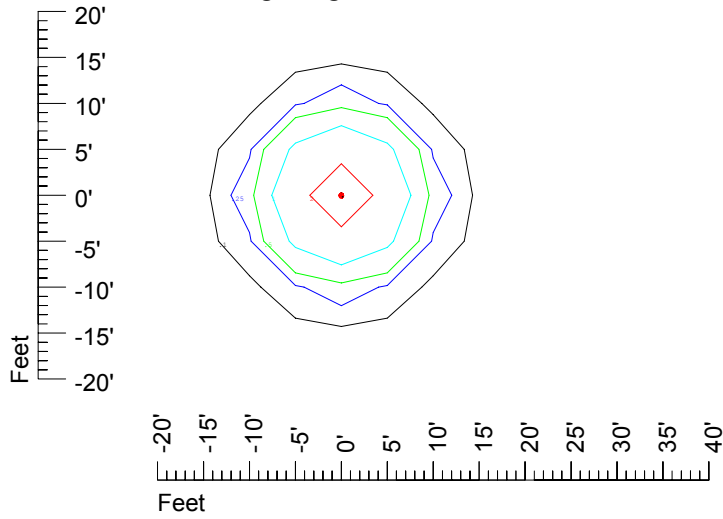

IES Photometric files C9722

Isoline template 25' mounting height

Isoline values — 0.1 fc — 0.25 fc — 0.5 fc — 1.0 fc — 2.0 fc

Mounting height 25' Tilt 0°