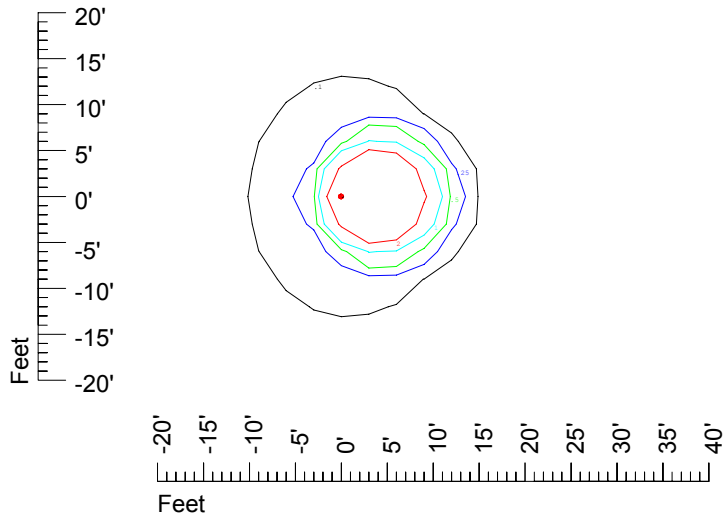

## Isoline template 15' mounting height

Isoline values — 0.1 fc — 0.25 fc — 0.5 fc — 1.0 fc — 2.0 fc

Mounting height 15' Tilt 0°

Mounting height 15' Tilt 30°

Mounting height 15' Tilt 15°

Mounting height 15' Tilt 45°