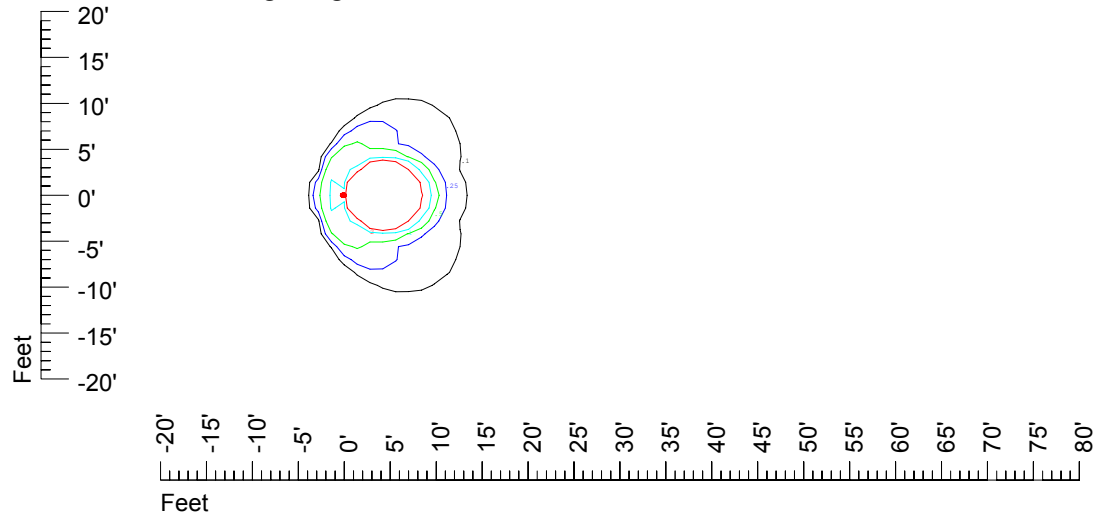

## Isoline template 7' mounting height

Isoline values — 0.1 fc — 0.25 fc — 0.5 fc — 1.0 fc — 2.0 fc

Mounting height 7' Tilt 0°

Mounting height 7' Tilt 30°

Mounting height 7' Tilt 15°

Mounting height 7' Tilt 45°