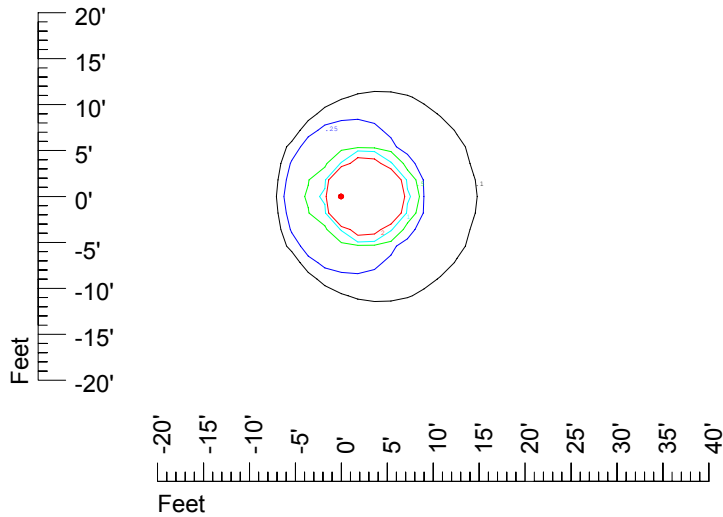

## Isoline template 7' mounting height

Isoline values — 0.1 fc — 0.25 fc — 0.5 fc — 1.0 fc — 2.0 fc

Mounting height 7' Tilt 0°

Mounting height 7' Tilt 30°

Mounting height 7' Tilt 15°

Mounting height 7' Tilt 45°

## Isoline template 9' mounting height

Isoline values — 0.1 fc — 0.25 fc — 0.5 fc — 1.0 fc — 2.0 fc

Mounting height 9' Tilt 0°

Mounting height 9' Tilt 30°

Mounting height 9' Tilt 15°

Mounting height 9' Tilt 45°