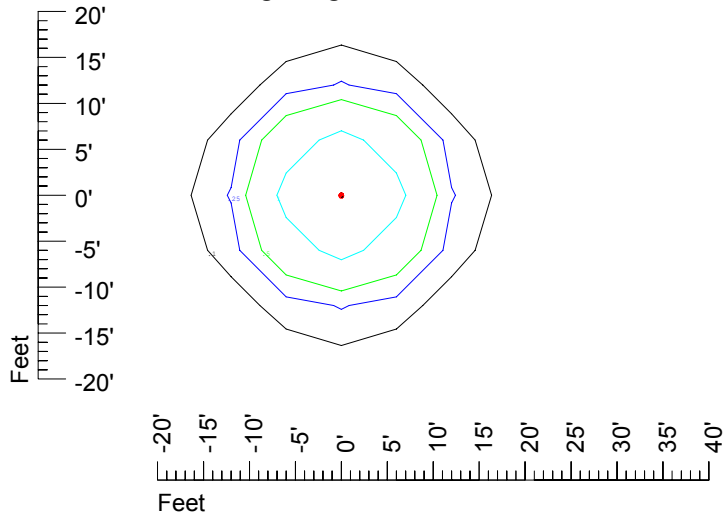

IES Photometric files C9722

Isoline template 30' mounting height

Isoline values — 0.1 fc — 0.25 fc — 0.5 fc — 1.0 fc — 2.0 fc

Mounting height 30' Tilt 0°