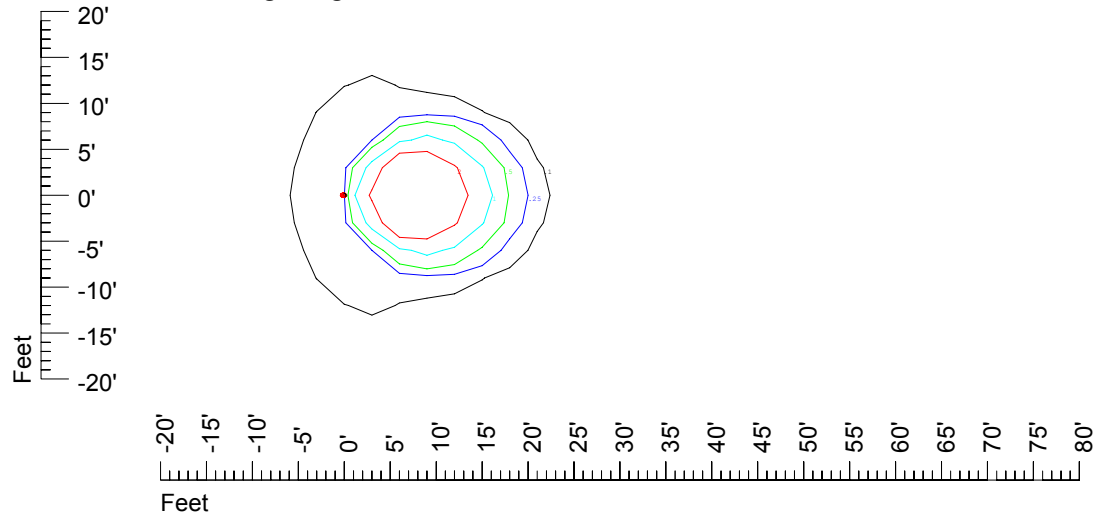

Mounting height 15' Tilt 30°