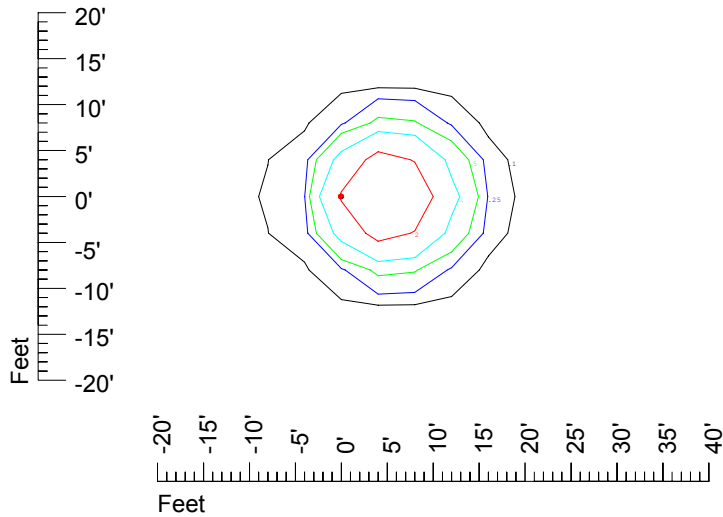

## Isoline template 20' mounting height

Isoline values — 0.1 fc — 0.25 fc — 0.5 fc — 1.0 fc — 2.0 fc

Mounting height 20' Tilt 0°

Mounting height 20' Tilt 30°

Mounting height 20' Tilt 15°

Mounting height 20' Tilt 45°