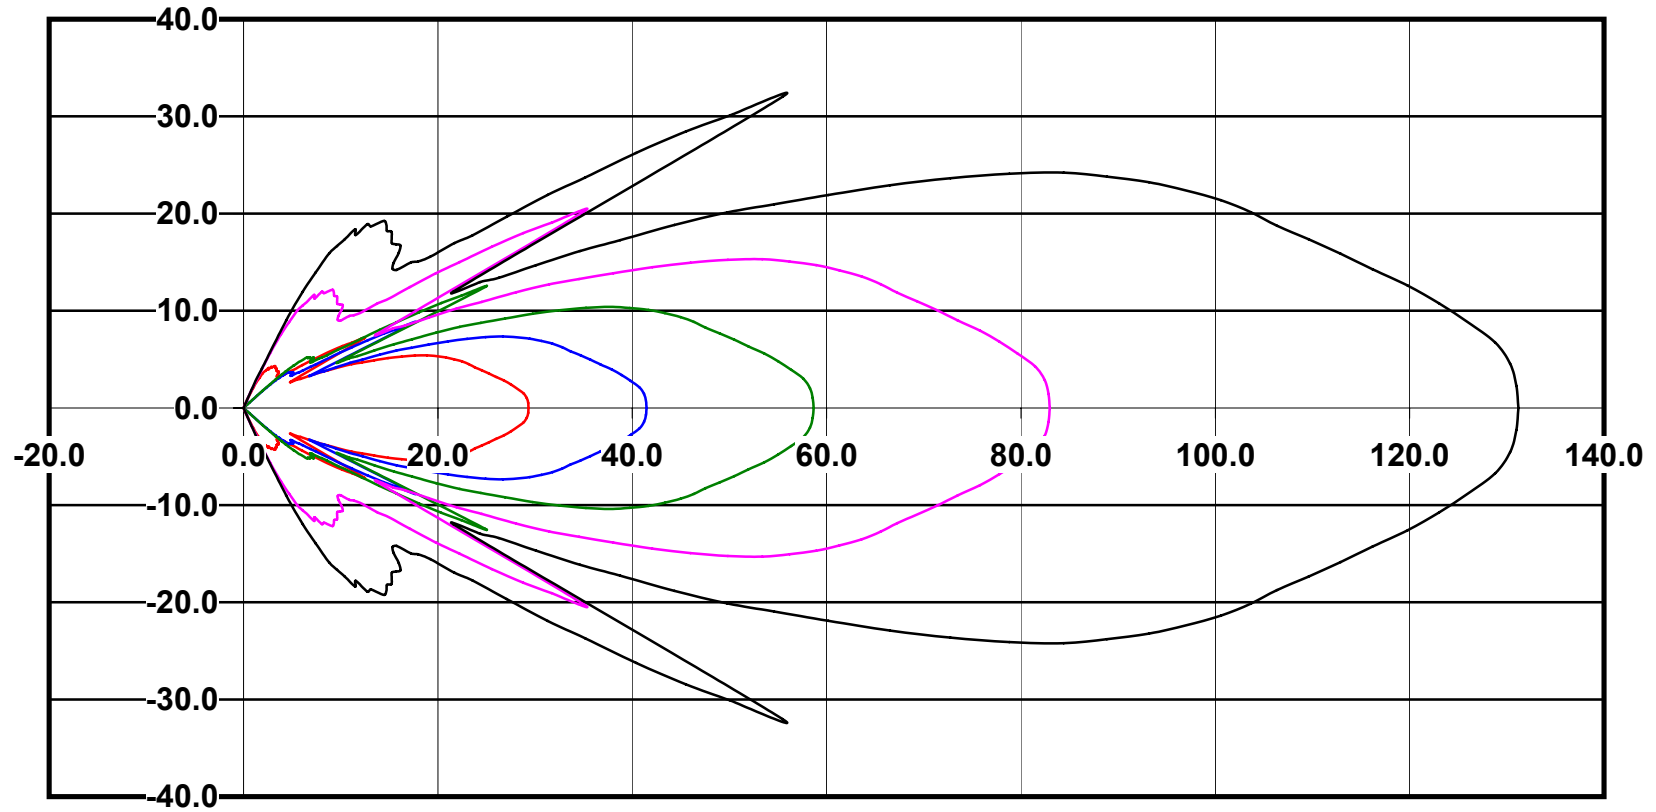

IES File: C9722

Lighting level in fc / Distance in feet

Vertical plan 0° to 180°  
Horizontal plan 0°

— 2 fc — 1 fc — 0.5 fc — 0.25 fc — 0.1 fc

## Isoline template 7' mounting height

Isoline values — 0.1 fc — 0.25 fc — 0.5 fc — 1.0 fc — 2.0 fc

Mounting height 7' Tilt 0°

Mounting height 7' Tilt 30°

Mounting height 7' Tilt 15°

Mounting height 7' Tilt 45°