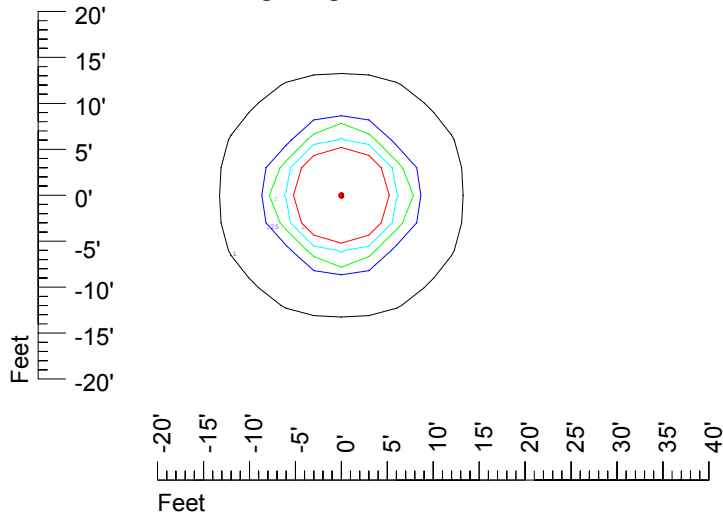

IES Photometric files C9722

Isoline template 15' mounting height

Isoline values — 0.1 fc — 0.25 fc — 0.5 fc — 1.0 fc — 2.0 fc

Mounting height 15' Tilt 0°