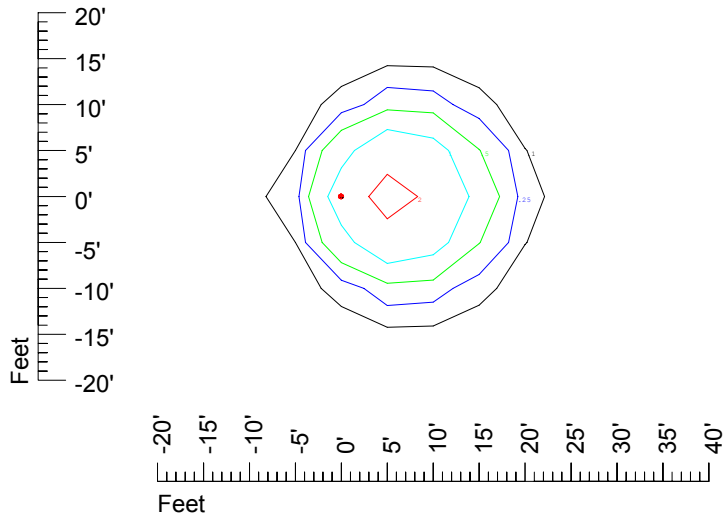

## Isoline template 25' mounting height

Isoline values — 0.1 fc — 0.25 fc — 0.5 fc — 1.0 fc — 2.0 fc

Mounting height 25' Tilt 0°

Mounting height 25' Tilt 30°

Mounting height 25' Tilt 15°

Mounting height 25' Tilt 45°