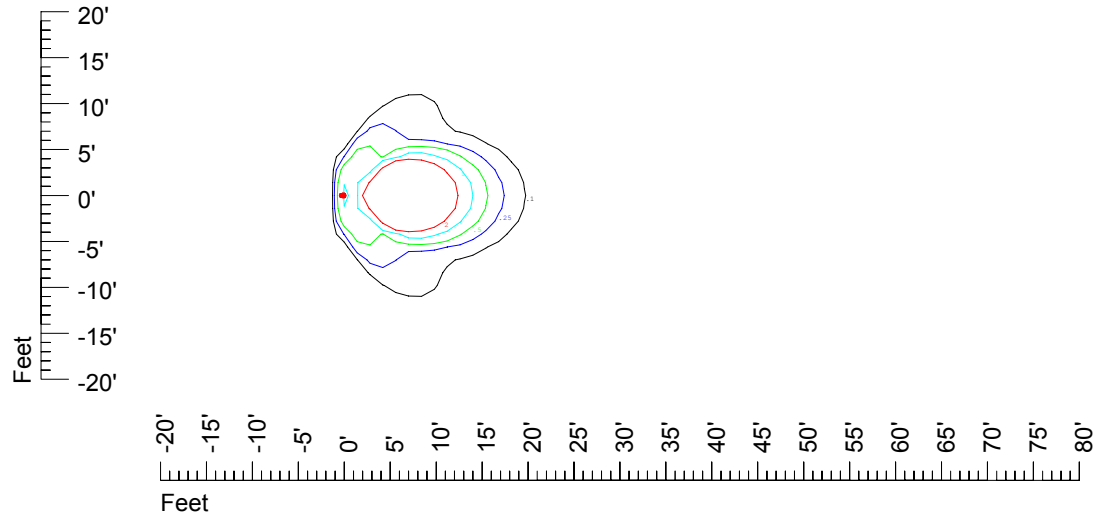

## Isoline template 7' mounting height

Isoline values — 0.1 fc — 0.25 fc — 0.5 fc — 1.0 fc — 2.0 fc

Mounting height 7' Tilt 0°

Mounting height 7' Tilt 30°

Mounting height 7' Tilt 15°

Mounting height 7' Tilt 45°