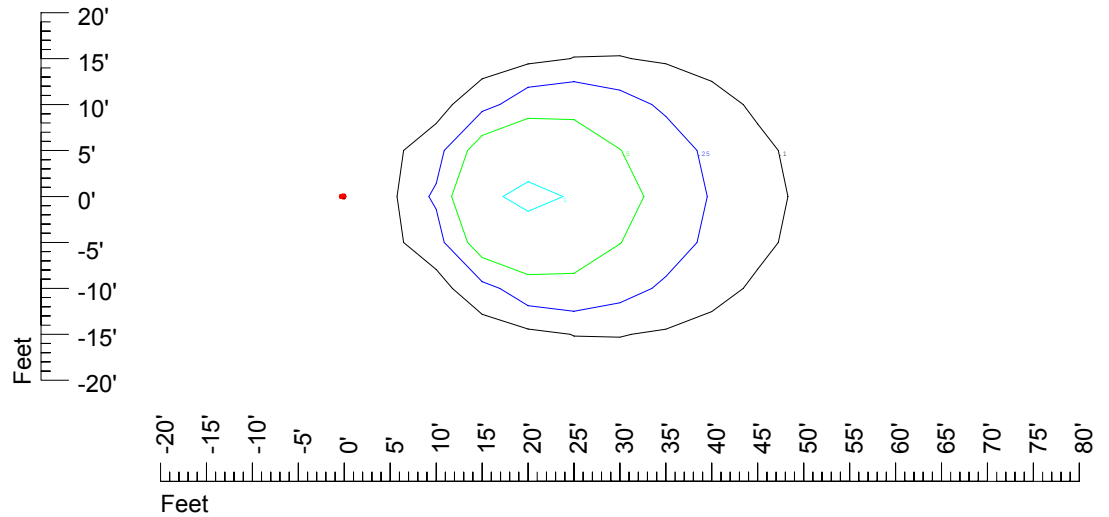

## Isoline template 25' mounting height

Isoline values — 0.1 fc — 0.25 fc — 0.5 fc — 1.0 fc — 2.0 fc

Mounting height 25' Tilt 0°

Mounting height 25' Tilt 30°

Mounting height 25' Tilt 15°

Mounting height 25' Tilt 45°