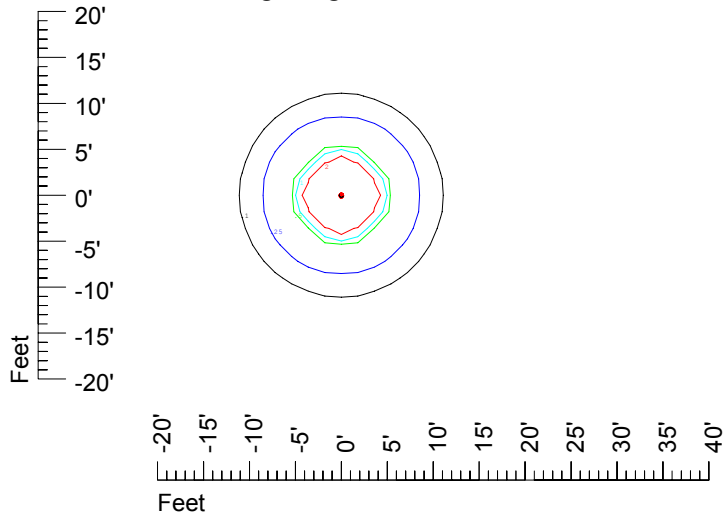

Mounting height 9' Tilt 0°