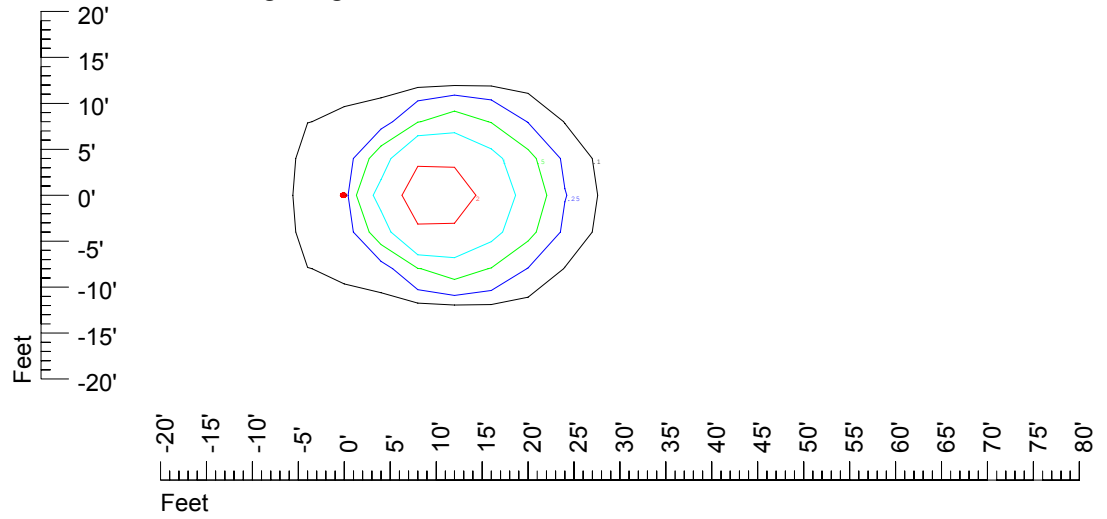

## Isoline template 20' mounting height

Isoline values — 0.1 fc — 0.25 fc — 0.5 fc — 1.0 fc — 2.0 fc

Mounting height 20' Tilt 0°

Mounting height 20' Tilt 30°

Mounting height 20' Tilt 15°

Mounting height 20' Tilt 45°