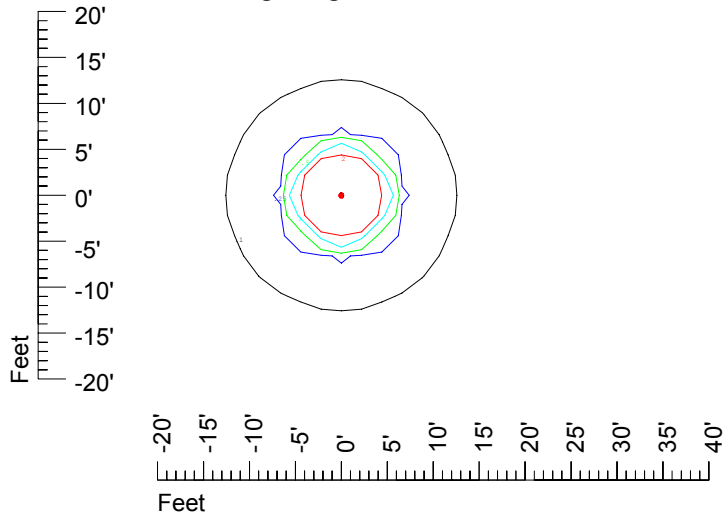

Mounting height 11' Tilt 0°