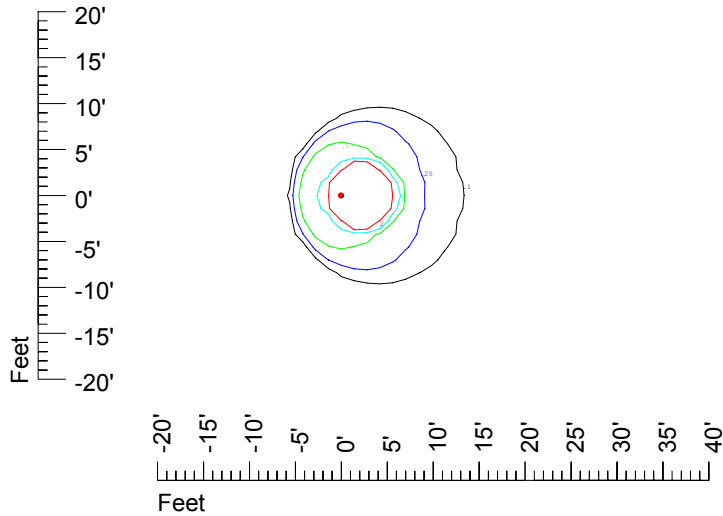

## Isoline template 7' mounting height

Isoline values — 0.1 fc — 0.25 fc — 0.5 fc — 1.0 fc — 2.0 fc

Mounting height 7' Tilt 0°

Mounting height 7' Tilt 30°

Mounting height 7' Tilt 15°

Mounting height 7' Tilt 45°