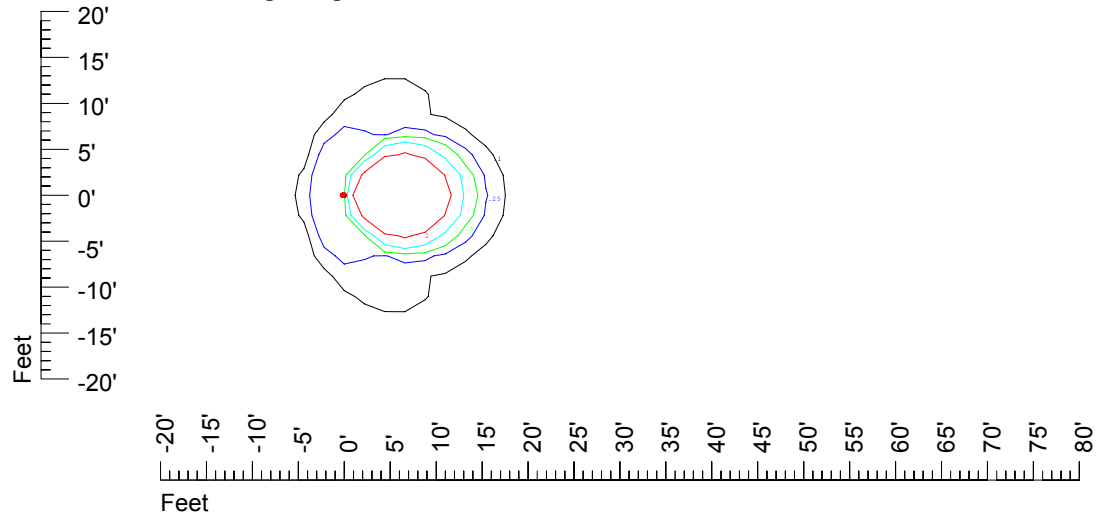

## Isoline template 11' mounting height

Isoline values — 0.1 fc — 0.25 fc — 0.5 fc — 1.0 fc — 2.0 fc

Mounting height 11' Tilt 0°

Mounting height 11' Tilt 30°

Mounting height 11' Tilt 15°

Mounting height 11' Tilt 45°