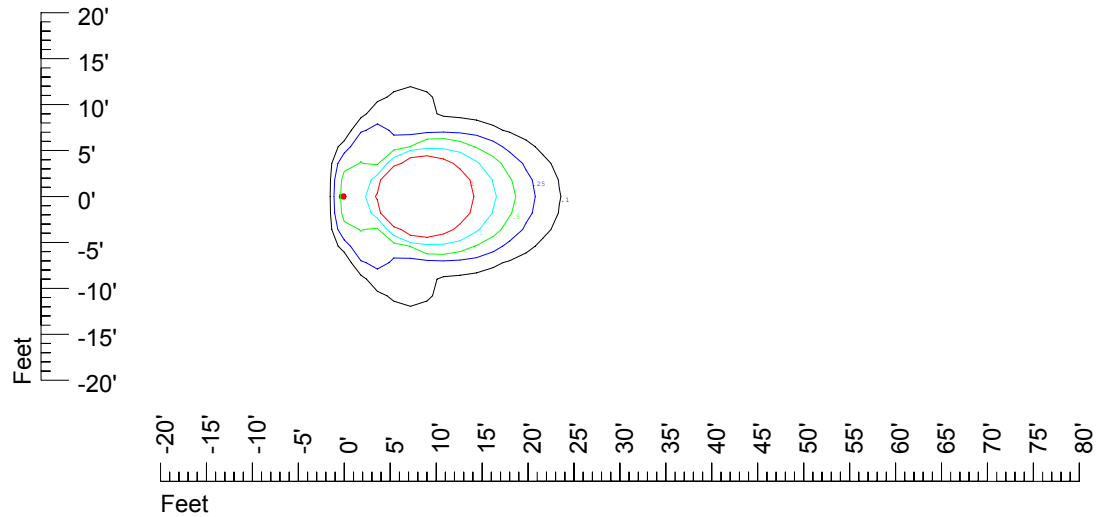

## Isoline template 9' mounting height

Isoline values — 0.1 fc — 0.25 fc — 0.5 fc — 1.0 fc — 2.0 fc

Mounting height 9' Tilt 0°

Mounting height 9' Tilt 30°

Mounting height 9' Tilt 15°

Mounting height 9' Tilt 45°