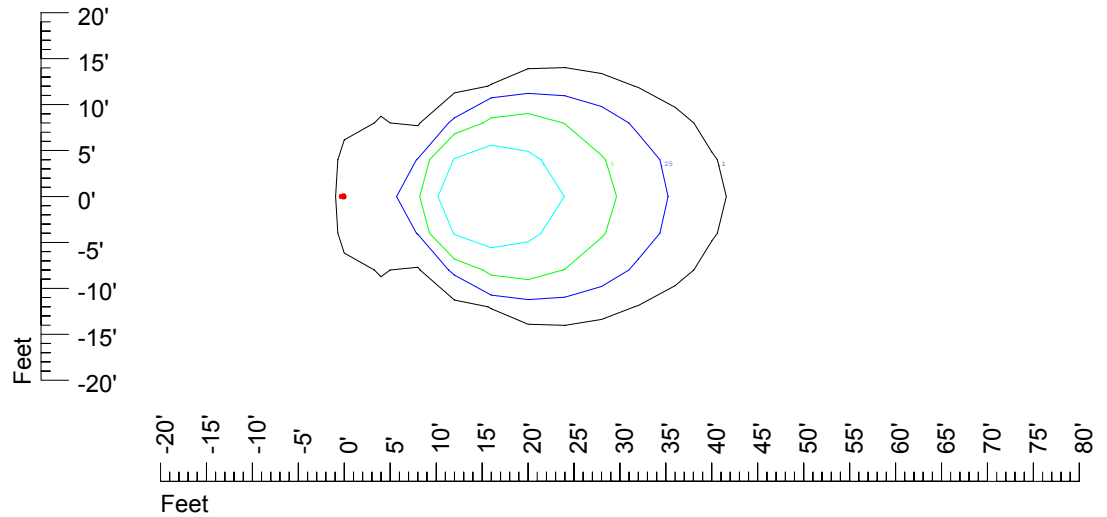

## Isoline template 20' mounting height

Isoline values — 0.1 fc — 0.25 fc — 0.5 fc — 1.0 fc — 2.0 fc

Mounting height 20' Tilt 0°

Mounting height 20' Tilt 30°

Mounting height 20' Tilt 15°

Mounting height 20' Tilt 45°