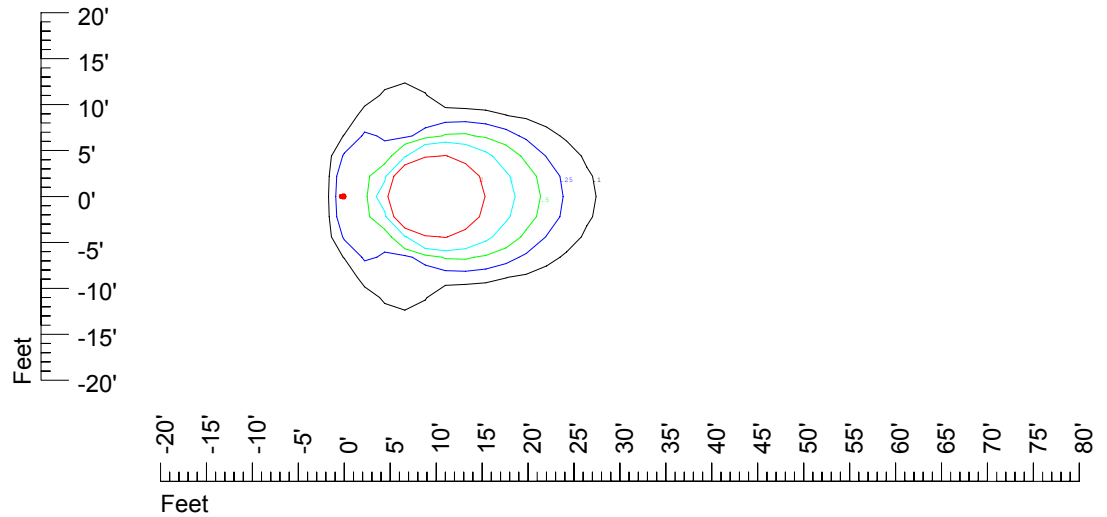

## Isoline template 11' mounting height

Isoline values — 0.1 fc — 0.25 fc — 0.5 fc — 1.0 fc — 2.0 fc

Mounting height 11' Tilt 0°

Mounting height 11' Tilt 30°

Mounting height 11' Tilt 15°

Mounting height 11' Tilt 45°