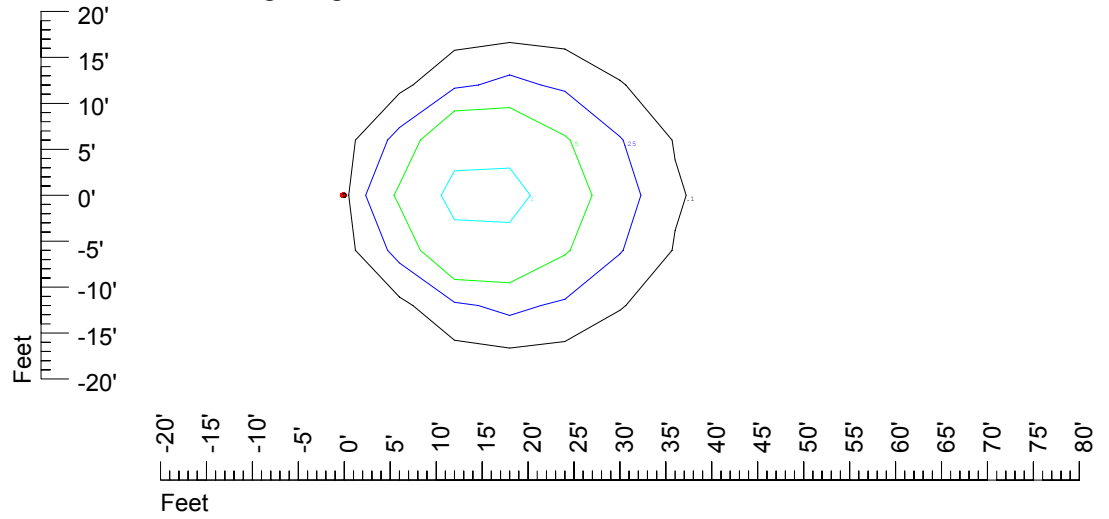

## Isoline template 25' mounting height

Isoline values — 0.1 fc — 0.25 fc — 0.5 fc — 1.0 fc — 2.0 fc

Mounting height 25' Tilt 0°

Mounting height 25' Tilt 30°

Mounting height 25' Tilt 15°

Mounting height 25' Tilt 45°

## Isoline template 30' mounting height

Isoline values — 0.1 fc — 0.25 fc — 0.5 fc — 1.0 fc — 2.0 fc

Mounting height 30' Tilt 0°

Mounting height 30' Tilt 30°

Mounting height 30' Tilt 15°

Mounting height 30' Tilt 45°