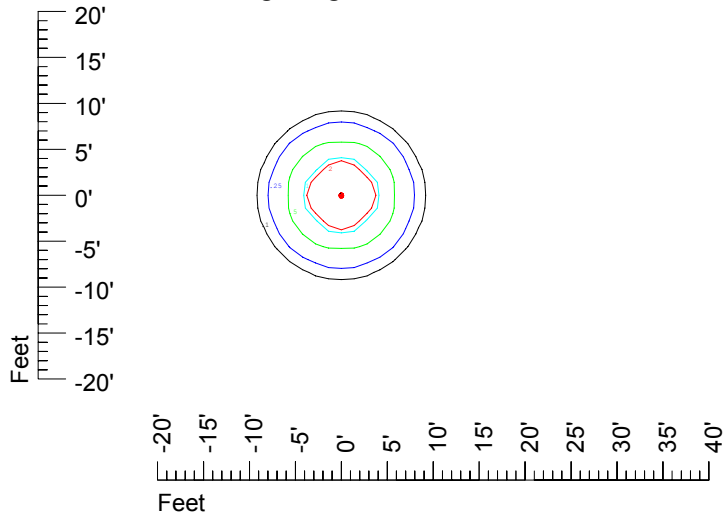

IES File: C9722

Lighting level in fc / Distance in feet

Vertical plan 0° to 180°  
Horizontal plan 0°

— 2 fc — 1 fc — 0.5 fc — 0.25 fc — 0.1 fc

## Isoline template 7' mounting height

Isoline values — 0.1 fc — 0.25 fc — 0.5 fc — 1.0 fc — 2.0 fc

Mounting height 7' Tilt 0°

Mounting height 7' Tilt 30°

Mounting height 7' Tilt 15°

Mounting height 7' Tilt 45°

## Isoline template 20' mounting height

Isoline values — 0.1 fc — 0.25 fc — 0.5 fc — 1.0 fc — 2.0 fc

Mounting height 20' Tilt 0°

Mounting height 20' Tilt 30°

Mounting height 20' Tilt 15°

Mounting height 20' Tilt 45°