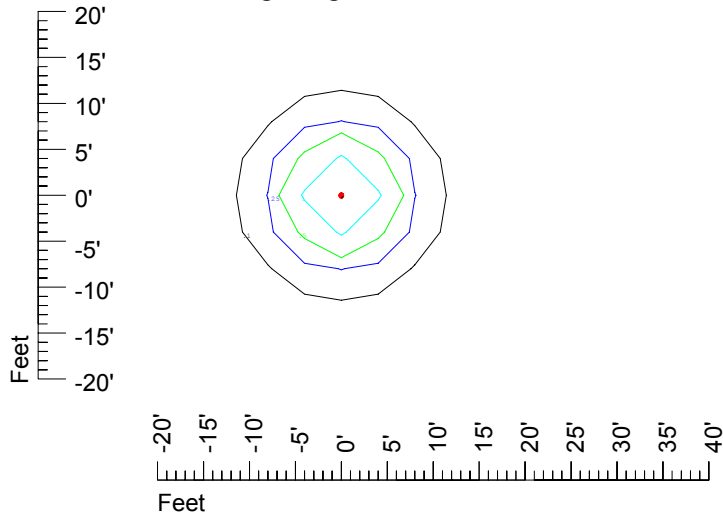

IES Photometric files C9721

Isoline template 20' mounting height

Isoline values — 0.1 fc — 0.25 fc — 0.5 fc — 1.0 fc — 2.0 fc

Mounting height 20' Tilt 0°