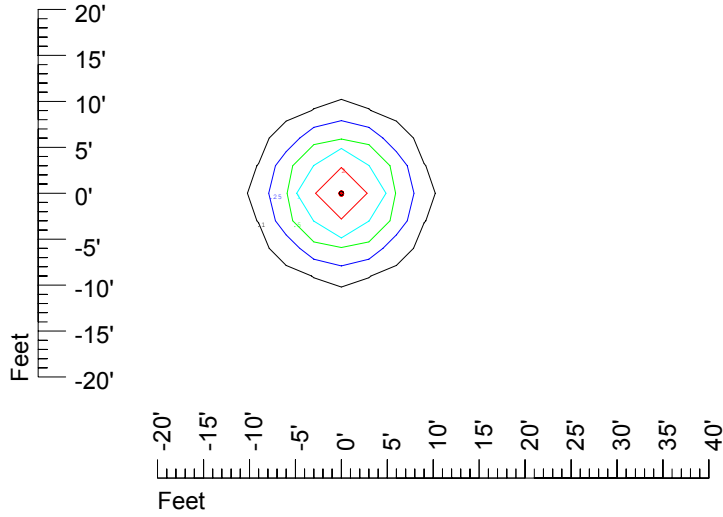

Mounting height 15' Tilt 0°