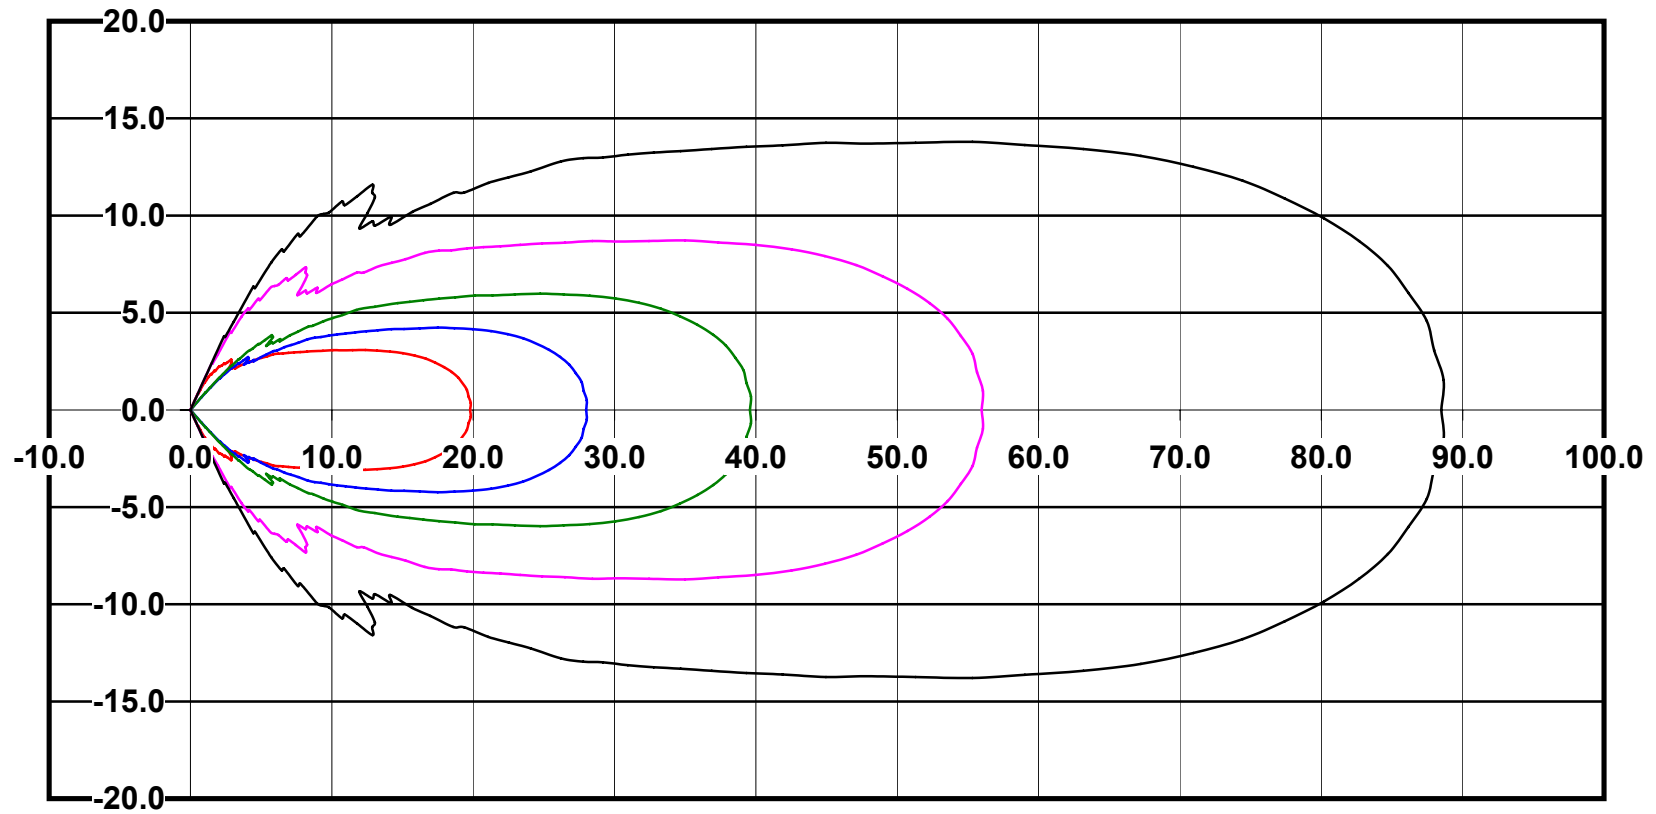

**IES File: C9721**

**Lighting level in fc / Distance in feet**

Vertical plan 0° to 180°  
Horizontal plan 0°

— 2 fc — 1 fc — 0.5 fc — 0.25 fc — 0.1 fc

## Isoline template 7' mounting height

Isoline values — 0.1 fc — 0.25 fc — 0.5 fc — 1.0 fc — 2.0 fc

Mounting height 7' Tilt 0°

Mounting height 7' Tilt 30°

Mounting height 7' Tilt 15°

Mounting height 7' Tilt 45°