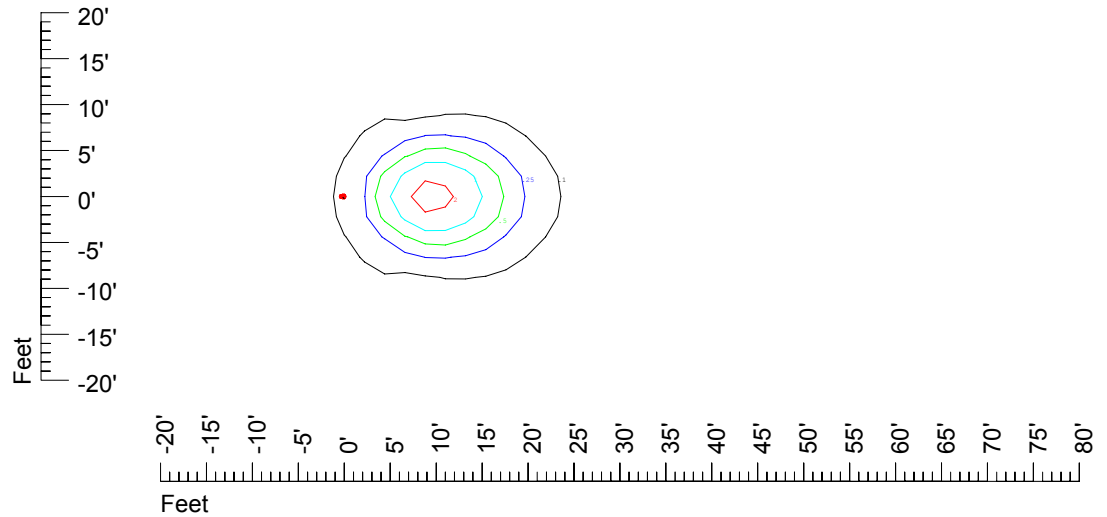

## Isoline template 11' mounting height

Isoline values — 0.1 fc — 0.25 fc — 0.5 fc — 1.0 fc — 2.0 fc

Mounting height 11' Tilt 0°

Mounting height 11' Tilt 30°

Mounting height 11' Tilt 15°

Mounting height 11' Tilt 45°