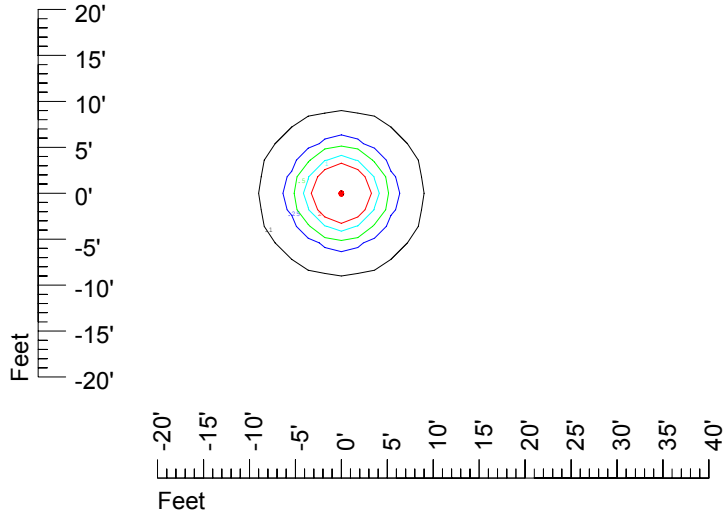

Mounting height 9' Tilt 0°