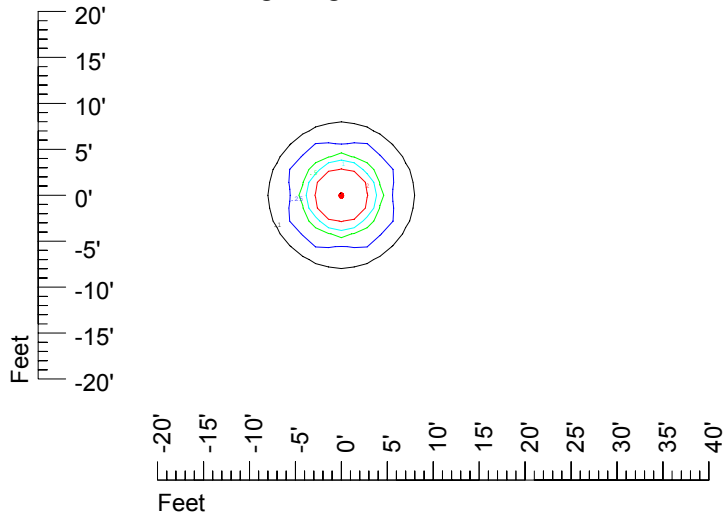

**IES File: C9721**

**Lighting level in fc / Distance in feet**

Vertical plan 0° to 180°  
Horizontal plan 0°

— 2 fc — 1 fc — 0.5 fc — 0.25 fc — 0.1 fc

## Isoline template 7' mounting height

Isoline values — 0.1 fc — 0.25 fc — 0.5 fc — 1.0 fc — 2.0 fc

Mounting height 7' Tilt 0°

Mounting height 7' Tilt 30°

Mounting height 7' Tilt 15°

Mounting height 7' Tilt 45°

## Isoline template 20' mounting height

Isoline values — 0.1 fc — 0.25 fc — 0.5 fc — 1.0 fc — 2.0 fc

Mounting height 20' Tilt 0°

Mounting height 20' Tilt 30°

Mounting height 20' Tilt 15°

Mounting height 20' Tilt 45°