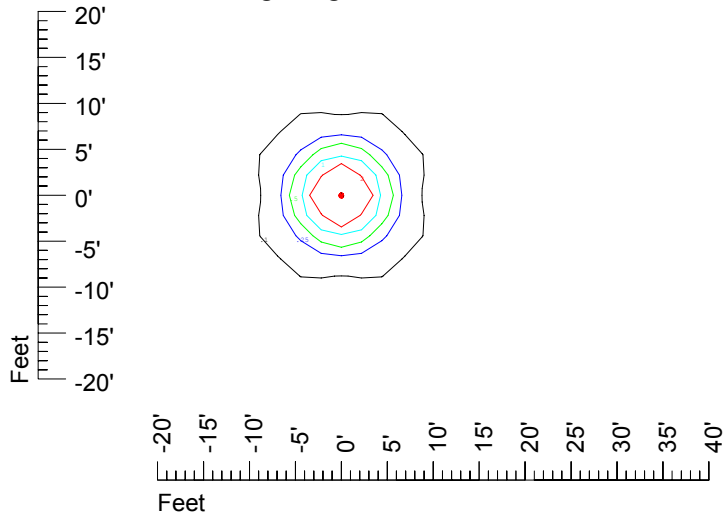

Mounting height 11' Tilt 0°