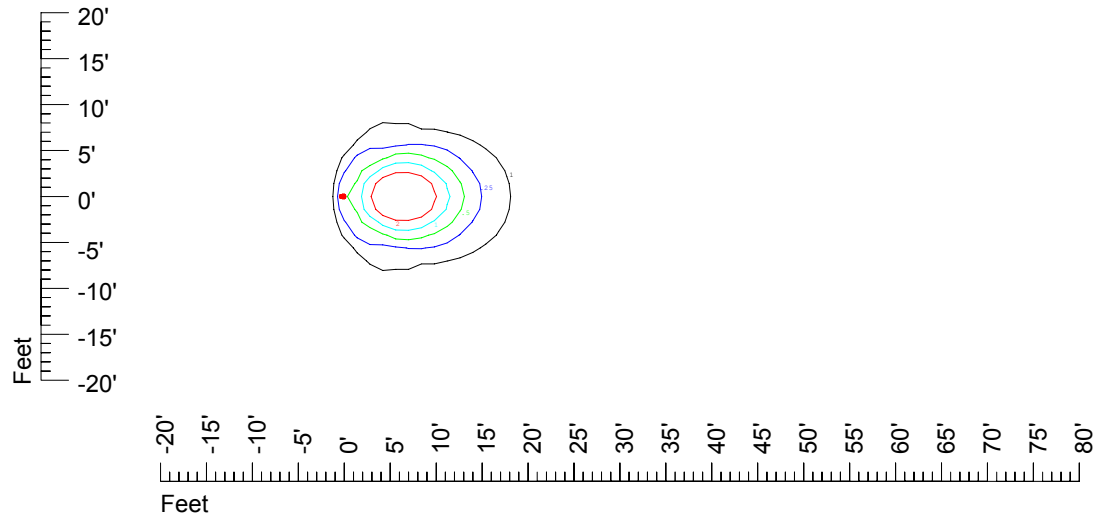

## Isoline template 7' mounting height

Isoline values — 0.1 fc — 0.25 fc — 0.5 fc — 1.0 fc — 2.0 fc

Mounting height 7' Tilt 0°

Mounting height 7' Tilt 30°

Mounting height 7' Tilt 15°

Mounting height 7' Tilt 45°