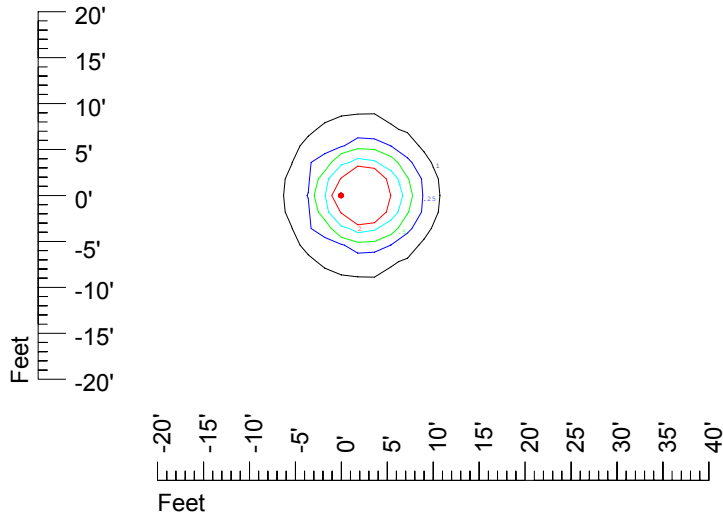

## Isoline template 7' mounting height

Isoline values — 0.1 fc — 0.25 fc — 0.5 fc — 1.0 fc — 2.0 fc

Mounting height 7' Tilt 0°

Mounting height 7' Tilt 30°

Mounting height 7' Tilt 15°

Mounting height 7' Tilt 45°

## Isoline template 9' mounting height

Isoline values — 0.1 fc — 0.25 fc — 0.5 fc — 1.0 fc — 2.0 fc

Mounting height 9' Tilt 0°

Mounting height 9' Tilt 30°

Mounting height 9' Tilt 15°

Mounting height 9' Tilt 45°