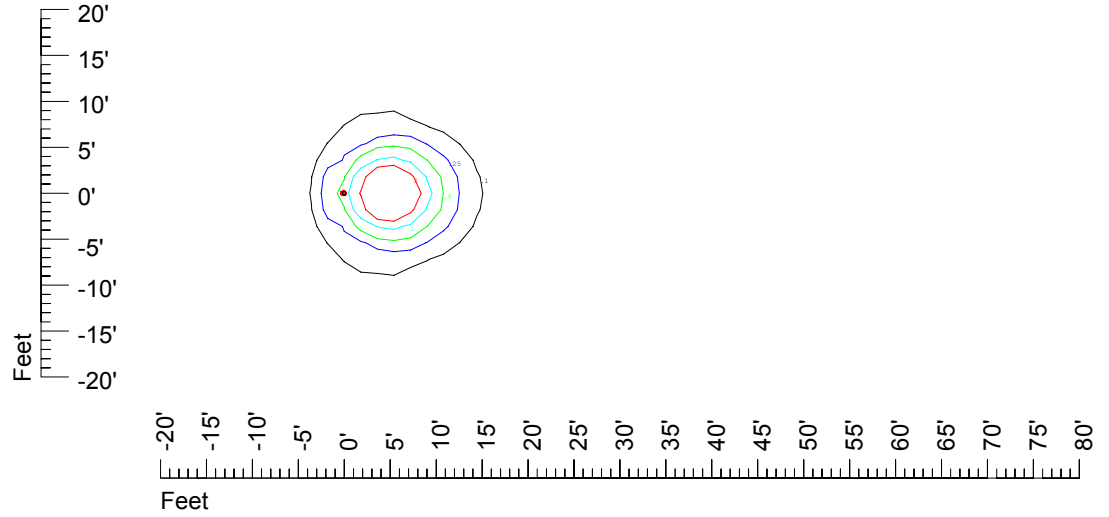

## Isoline template 9' mounting height

Isoline values — 0.1 fc — 0.25 fc — 0.5 fc — 1.0 fc — 2.0 fc

Mounting height 9' Tilt 0°

Mounting height 9' Tilt 30°

Mounting height 9' Tilt 15°

Mounting height 9' Tilt 45°