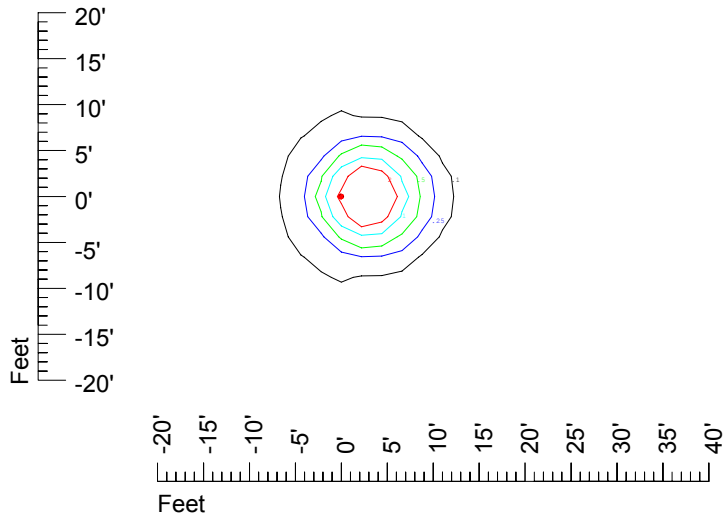

## Isoline template 11' mounting height

Isoline values — 0.1 fc — 0.25 fc — 0.5 fc — 1.0 fc — 2.0 fc

Mounting height 11' Tilt 0°

Mounting height 11' Tilt 30°

Mounting height 11' Tilt 15°

Mounting height 11' Tilt 45°