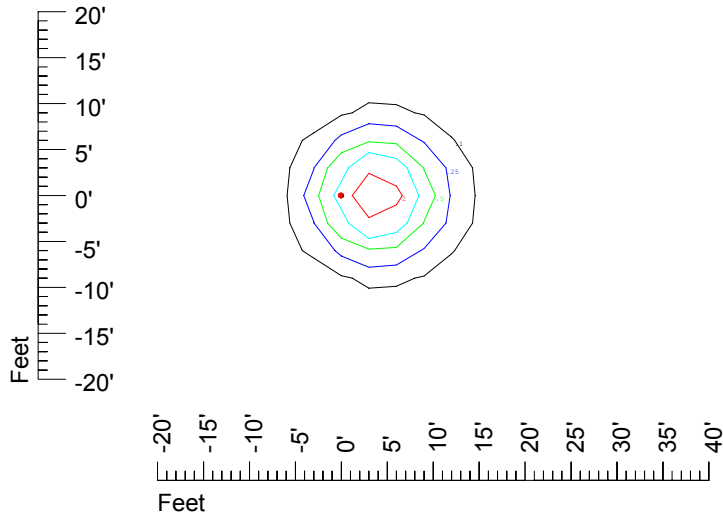

## Isoline template 11' mounting height

Isoline values — 0.1 fc — 0.25 fc — 0.5 fc — 1.0 fc — 2.0 fc

Mounting height 11' Tilt 0°

Mounting height 11' Tilt 30°

Mounting height 11' Tilt 15°

Mounting height 11' Tilt 45°

## Isoline template 15' mounting height

Isoline values — 0.1 fc — 0.25 fc — 0.5 fc — 1.0 fc — 2.0 fc

Mounting height 15' Tilt 0°

Mounting height 15' Tilt 30°

Mounting height 15' Tilt 15°

Mounting height 15' Tilt 45°

## Isoline template 20' mounting height

Isoline values — 0.1 fc — 0.25 fc — 0.5 fc — 1.0 fc — 2.0 fc

Mounting height 20' Tilt 0°

Mounting height 20' Tilt 30°

Mounting height 20' Tilt 15°

Mounting height 20' Tilt 45°