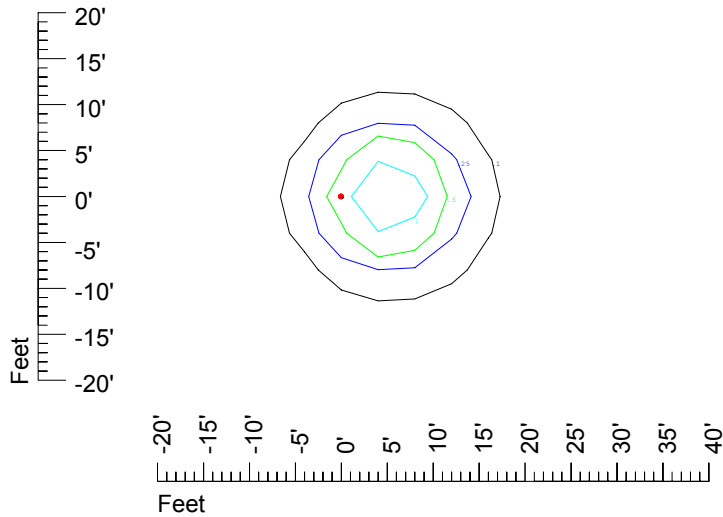

## Isoline template 7' mounting height

Isoline values — 0.1 fc — 0.25 fc — 0.5 fc — 1.0 fc — 2.0 fc

Mounting height 7' Tilt 0°

Mounting height 7' Tilt 30°

Mounting height 7' Tilt 15°

Mounting height 7' Tilt 45°

## Isoline template 15' mounting height

Isoline values — 0.1 fc — 0.25 fc — 0.5 fc — 1.0 fc — 2.0 fc

Mounting height 15' Tilt 0°

Mounting height 15' Tilt 30°

Mounting height 15' Tilt 15°

Mounting height 15' Tilt 45°

## Isoline template 20' mounting height

Isoline values — 0.1 fc — 0.25 fc — 0.5 fc — 1.0 fc — 2.0 fc

Mounting height 20' Tilt 0°

Mounting height 20' Tilt 30°

Mounting height 20' Tilt 15°

Mounting height 20' Tilt 45°