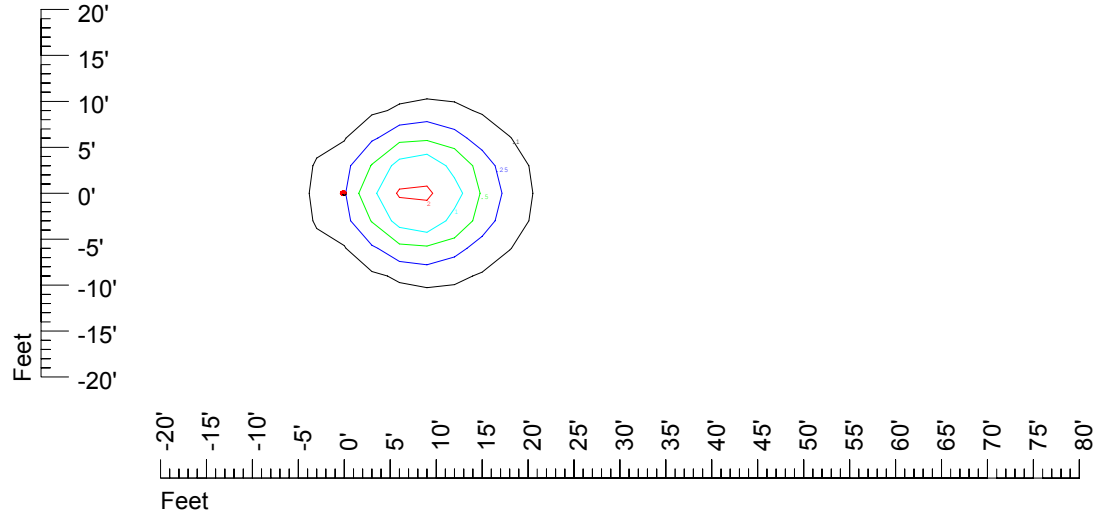

## Isoline template 15' mounting height

Isoline values — 0.1 fc — 0.25 fc — 0.5 fc — 1.0 fc — 2.0 fc

Mounting height 15' Tilt 0°

Mounting height 15' Tilt 30°

Mounting height 15' Tilt 15°

Mounting height 15' Tilt 45°