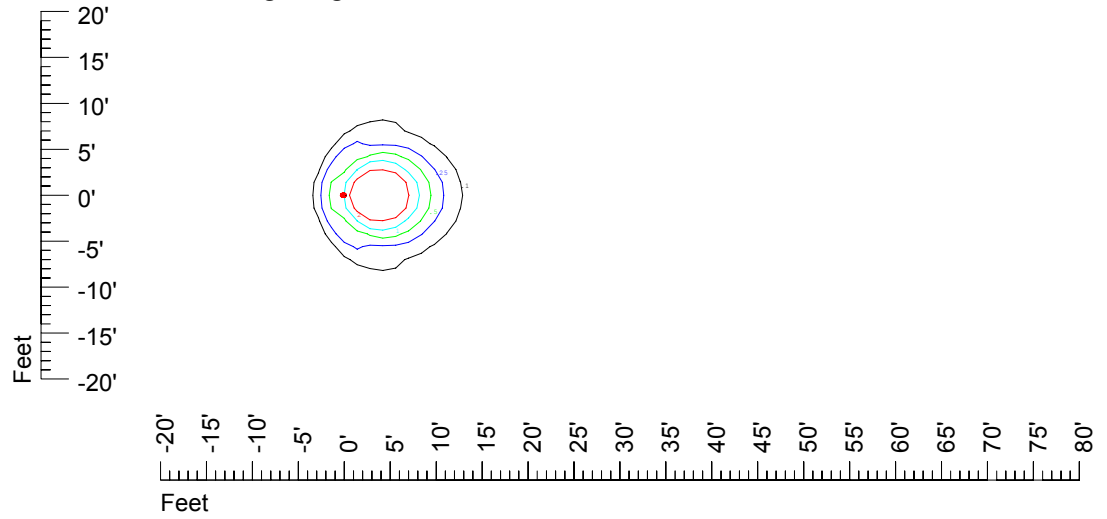

## Isoline template 7' mounting height

Isoline values — 0.1 fc — 0.25 fc — 0.5 fc — 1.0 fc — 2.0 fc

Mounting height 7' Tilt 0°

Mounting height 7' Tilt 30°

Mounting height 7' Tilt 15°

Mounting height 7' Tilt 45°