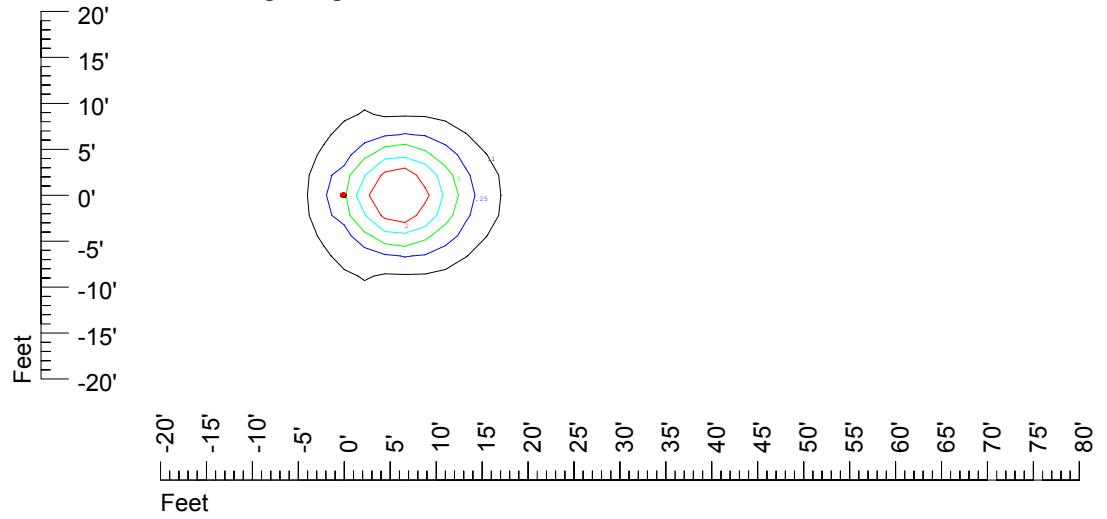

## Isoline template 11' mounting height

Isoline values — 0.1 fc — 0.25 fc — 0.5 fc — 1.0 fc — 2.0 fc

Mounting height 11' Tilt 0°

Mounting height 11' Tilt 30°

Mounting height 11' Tilt 15°

Mounting height 11' Tilt 45°