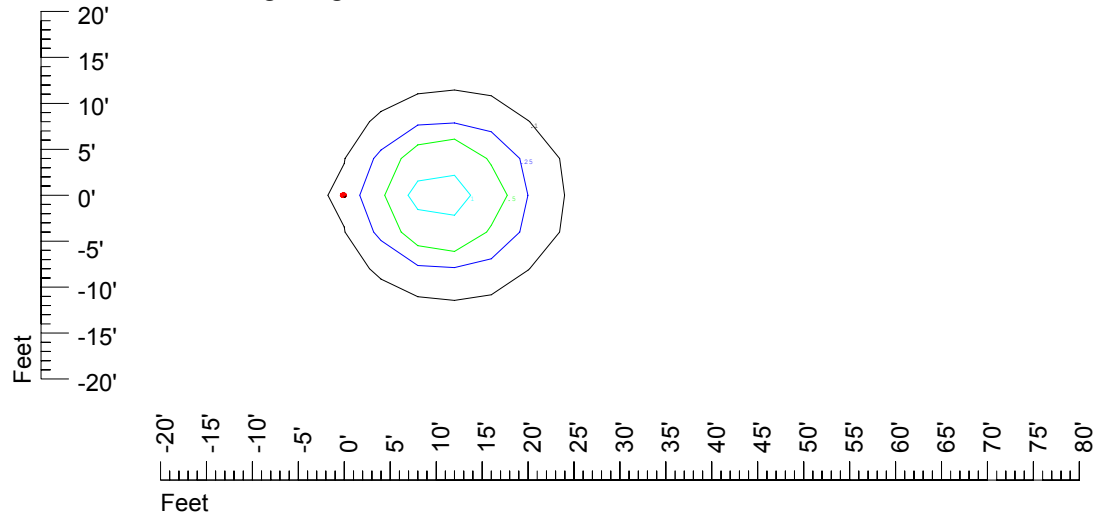

## Isoline template 15' mounting height

Isoline values — 0.1 fc — 0.25 fc — 0.5 fc — 1.0 fc — 2.0 fc

Mounting height 15' Tilt 0°

Mounting height 15' Tilt 30°

Mounting height 15' Tilt 15°

Mounting height 15' Tilt 45°

## Isoline template 20' mounting height

Isoline values — 0.1 fc — 0.25 fc — 0.5 fc — 1.0 fc — 2.0 fc

Mounting height 20' Tilt 0°

Mounting height 20' Tilt 30°

Mounting height 20' Tilt 15°

Mounting height 20' Tilt 45°