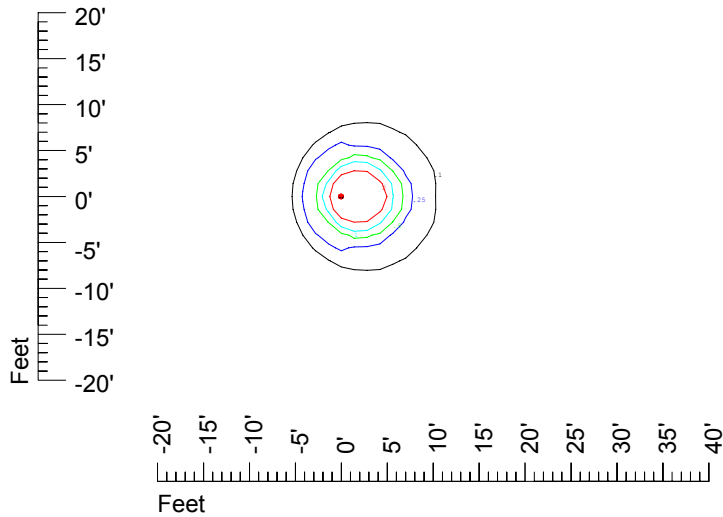

## Isoline template 7' mounting height

Isoline values — 0.1 fc — 0.25 fc — 0.5 fc — 1.0 fc — 2.0 fc

Mounting height 7' Tilt 0°

Mounting height 7' Tilt 30°

Mounting height 7' Tilt 15°

Mounting height 7' Tilt 45°

## Isoline template 20' mounting height

Isoline values — 0.1 fc — 0.25 fc — 0.5 fc — 1.0 fc — 2.0 fc

Mounting height 20' Tilt 0°

Mounting height 20' Tilt 30°

Mounting height 20' Tilt 15°

Mounting height 20' Tilt 45°