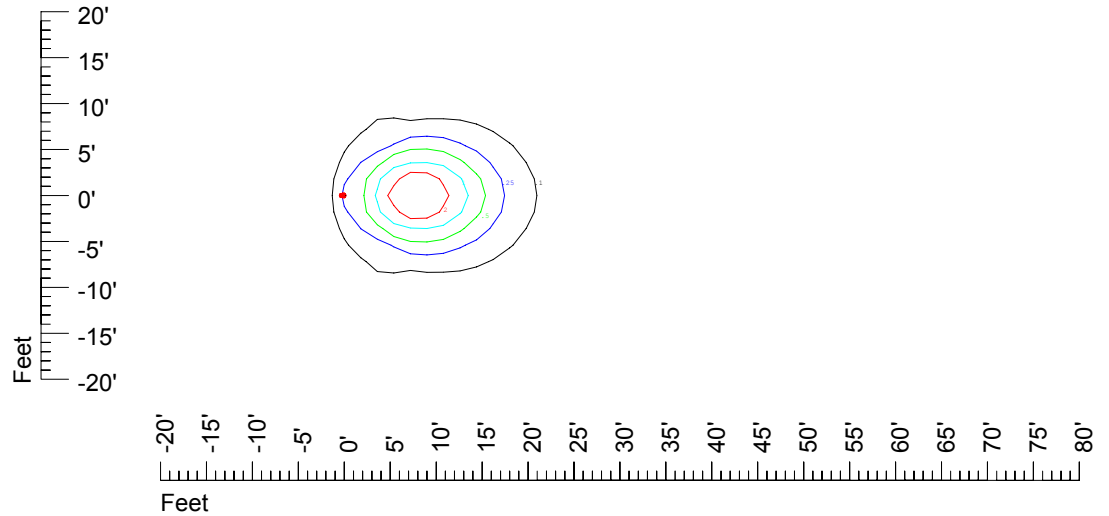

## Isoline template 9' mounting height

Isoline values — 0.1 fc — 0.25 fc — 0.5 fc — 1.0 fc — 2.0 fc

Mounting height 9' Tilt 0°

Mounting height 9' Tilt 30°

Mounting height 9' Tilt 15°

Mounting height 9' Tilt 45°