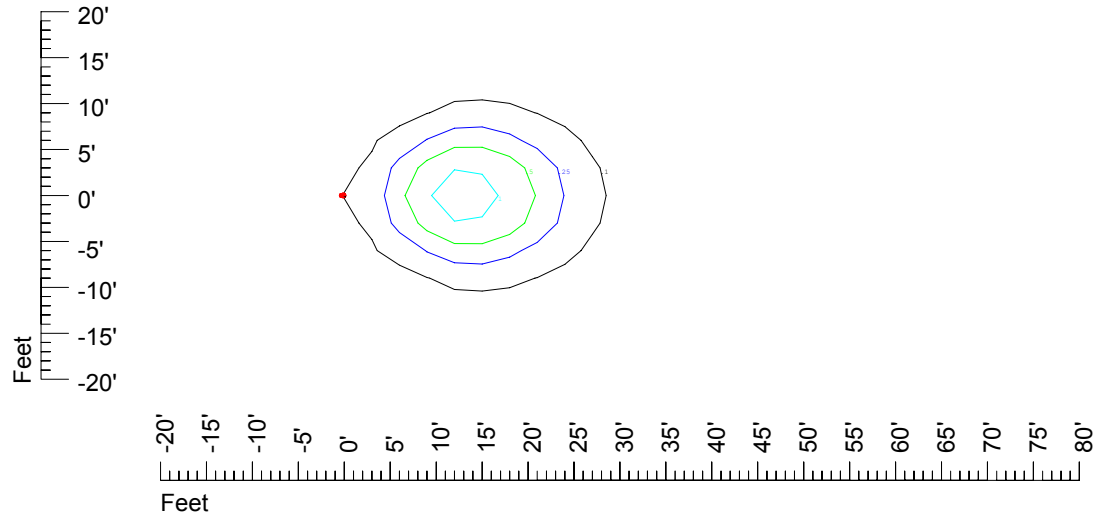

## Isoline template 15' mounting height

Isoline values — 0.1 fc — 0.25 fc — 0.5 fc — 1.0 fc — 2.0 fc

Mounting height 15' Tilt 0°

Mounting height 15' Tilt 30°

Mounting height 15' Tilt 15°

Mounting height 15' Tilt 45°

## Isoline template 20' mounting height

Isoline values — 0.1 fc — 0.25 fc — 0.5 fc — 1.0 fc — 2.0 fc

Mounting height 20' Tilt 0°

Mounting height 20' Tilt 30°

Mounting height 20' Tilt 15°

Mounting height 20' Tilt 45°