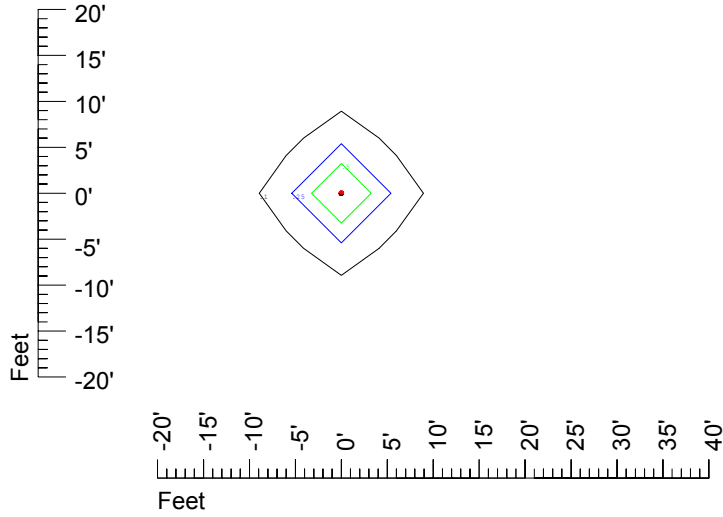

IES Photometric files C9720

Isoline template 30' mounting height

Isoline values — 0.1 fc — 0.25 fc — 0.5 fc — 1.0 fc — 2.0 fc

Mounting height 30' Tilt 0°