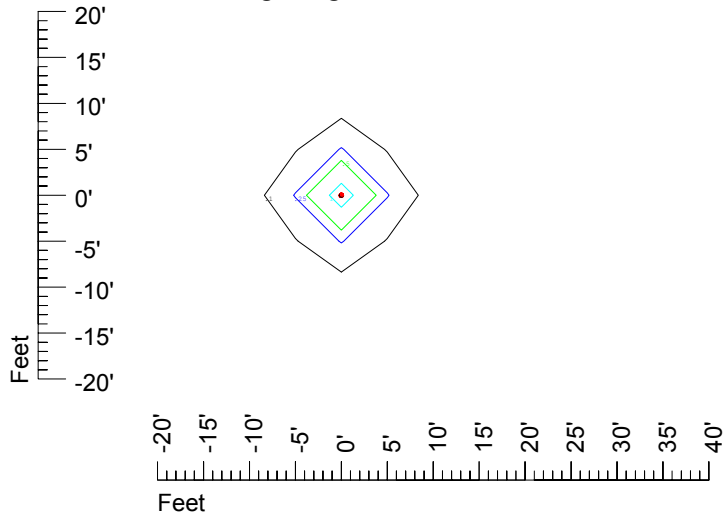

Isoline values — 0.1 fc — 0.25 fc — 0.5 fc — 1.0 fc — 2.0 fc

Mounting height 11' Tilt 0°

Mounting height 11' Tilt 30°

Mounting height 11' Tilt 15°

Mounting height 11' Tilt 45°

IES Photometric files C9720

Isoline template 15' mounting height

Isoline values — 0.1 fc — 0.25 fc — 0.5 fc — 1.0 fc — 2.0 fc

Mounting height 15' Tilt 0°

Mounting height 15' Tilt 30°

Mounting height 15' Tilt 15°

Mounting height 15' Tilt 45°

IES Photometric files C9720

Isoline template 20' mounting height

Isoline values — 0.1 fc — 0.25 fc — 0.5 fc — 1.0 fc — 2.0 fc

Mounting height 20' Tilt 0°

Mounting height 20' Tilt 30°

Mounting height 20' Tilt 15°

Mounting height 20' Tilt 45°

IES Photometric files C9720

Isoline template 25' mounting height

Isoline values — 0.1 fc — 0.25 fc — 0.5 fc — 1.0 fc — 2.0 fc

Mounting height 25' Tilt 0°

Mounting height 25' Tilt 30°

Mounting height 25' Tilt 15°

Mounting height 25' Tilt 45°

IES Photometric files C9720

Isoline template 30' mounting height