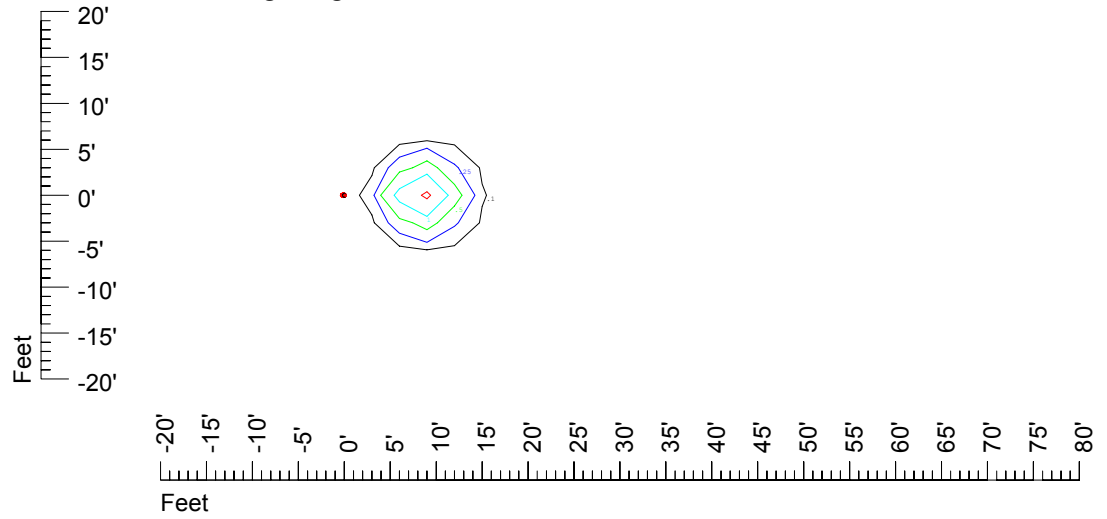

Mounting height 15' Tilt 30°