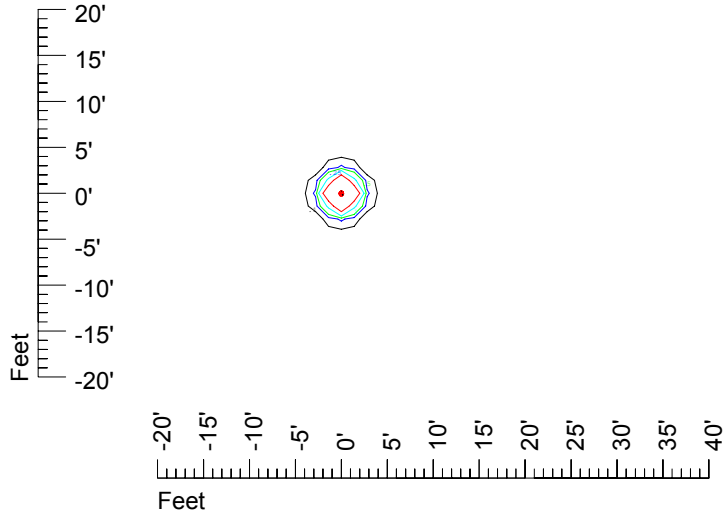

IES File: C9720

Lighting level in fc / Distance in feet

Vertical plan 0° to 180°
Horizontal plan 0°

— 2 fc — 1 fc — 0.5 fc — 0.25 fc — 0.1 fc

IES Photometric files C9720

Isoline template 7' mounting height

Isoline values — 0.1 fc — 0.25 fc — 0.5 fc — 1.0 fc — 2.0 fc

Mounting height 7' Tilt 0°

Mounting height 7' Tilt 30°

Mounting height 7' Tilt 15°

Mounting height 7' Tilt 45°

IES Photometric files C9720

Isoline template 9' mounting height

Isoline values — 0.1 fc — 0.25 fc — 0.5 fc — 1.0 fc — 2.0 fc

Mounting height 9' Tilt 0°

Mounting height 9' Tilt 30°

Mounting height 9' Tilt 15°

Mounting height 9' Tilt 45°

IES Photometric files C9720

Isoline template 11' mounting height

Isoline values — 0.1 fc — 0.25 fc — 0.5 fc — 1.0 fc — 2.0 fc

Mounting height 11' Tilt 0°

Mounting height 11' Tilt 30°

Mounting height 11' Tilt 15°

Mounting height 11' Tilt 45°

IES Photometric files C9720

Isoline template 15' mounting height