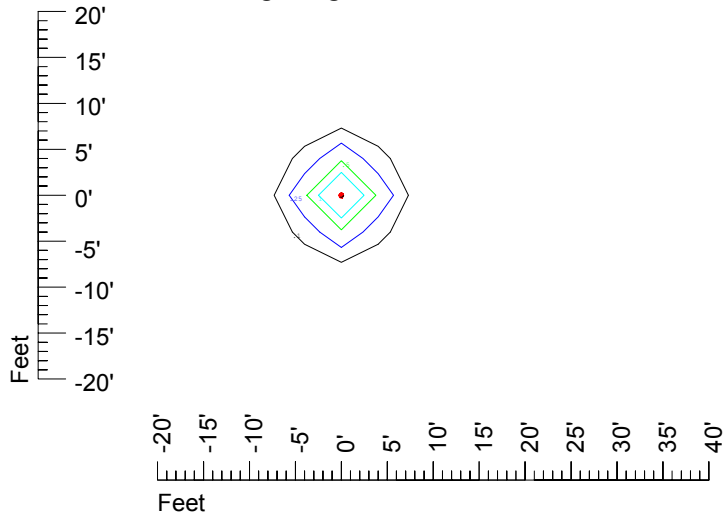

Isoline values — 0.1 fc — 0.25 fc — 0.5 fc — 1.0 fc — 2.0 fc

Mounting height 11' Tilt 0°

Mounting height 11' Tilt 30°

Mounting height 11' Tilt 15°

Mounting height 11' Tilt 45°

IES Photometric files C9720

Isoline template 15' mounting height

Isoline values — 0.1 fc — 0.25 fc — 0.5 fc — 1.0 fc — 2.0 fc

Mounting height 15' Tilt 0°

Mounting height 15' Tilt 30°

Mounting height 15' Tilt 15°

Mounting height 15' Tilt 45°

IES Photometric files C9720

Isoline template 20' mounting height

Isoline values — 0.1 fc — 0.25 fc — 0.5 fc — 1.0 fc — 2.0 fc

Mounting height 20' Tilt 0°

Mounting height 20' Tilt 30°

Mounting height 20' Tilt 15°

Mounting height 20' Tilt 45°

IES Photometric files C9720

Isoline template 25' mounting height