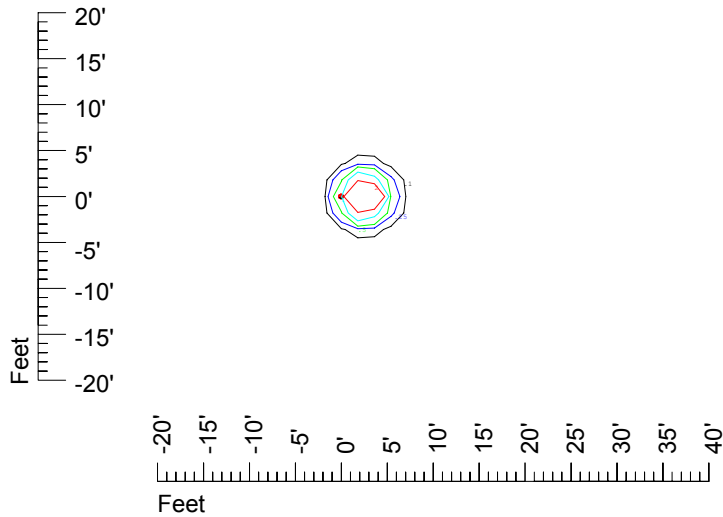

Isoline values — 0.1 fc — 0.25 fc — 0.5 fc — 1.0 fc — 2.0 fc

Mounting height 7' Tilt 0°

Mounting height 7' Tilt 30°

Mounting height 7' Tilt 15°

Mounting height 7' Tilt 45°

IES Photometric files C9720

Isoline template 9' mounting height

Isoline values — 0.1 fc — 0.25 fc — 0.5 fc — 1.0 fc — 2.0 fc

Mounting height 9' Tilt 0°

Mounting height 9' Tilt 30°

Mounting height 9' Tilt 15°

Mounting height 9' Tilt 45°

IES Photometric files C9720

Isoline template 11' mounting height

Isoline values — 0.1 fc — 0.25 fc — 0.5 fc — 1.0 fc — 2.0 fc

Mounting height 11' Tilt 0°

Mounting height 11' Tilt 30°

Mounting height 11' Tilt 15°

Mounting height 11' Tilt 45°

IES Photometric files C9720

Isoline template 15' mounting height