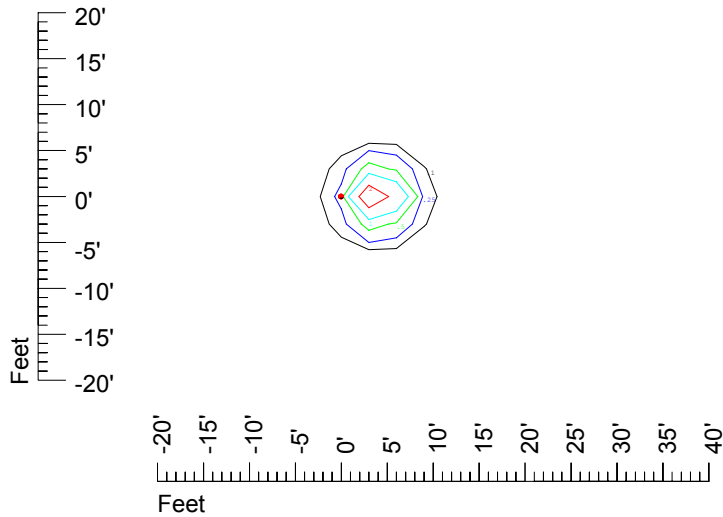

Isoline values — 0.1 fc — 0.25 fc — 0.5 fc — 1.0 fc — 2.0 fc

Mounting height 7' Tilt 0°

Mounting height 7' Tilt 30°

Mounting height 7' Tilt 15°

Mounting height 7' Tilt 45°

IES Photometric files C9720

Isoline template 9' mounting height

Isoline values — 0.1 fc — 0.25 fc — 0.5 fc — 1.0 fc — 2.0 fc

Mounting height 11' Tilt 0°

Mounting height 11' Tilt 30°

Mounting height 11' Tilt 15°

Mounting height 11' Tilt 45°

IES Photometric files C9720

Isoline template 15' mounting height

Isoline values — 0.1 fc — 0.25 fc — 0.5 fc — 1.0 fc — 2.0 fc

Mounting height 15' Tilt 0°

Mounting height 15' Tilt 30°

Mounting height 15' Tilt 15°

Mounting height 15' Tilt 45°

IES Photometric files C9720

Isoline template 20' mounting height

Isoline values — 0.1 fc — 0.25 fc — 0.5 fc — 1.0 fc — 2.0 fc

Mounting height 20' Tilt 0°

Mounting height 20' Tilt 30°

Mounting height 20' Tilt 15°

Mounting height 20' Tilt 45°

IES Photometric files C9720

Isoline template 25' mounting height