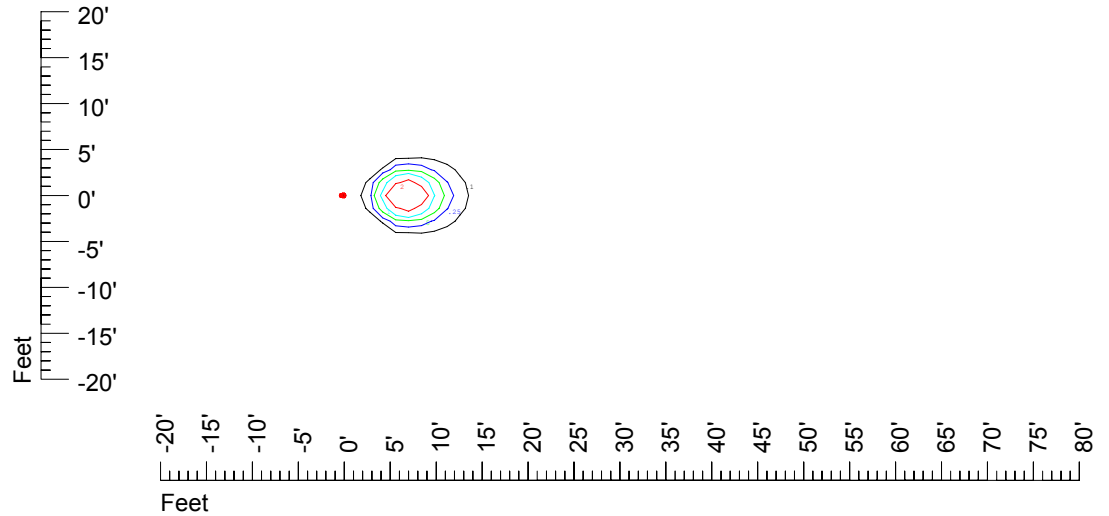

Isoline values — 0.1 fc — 0.25 fc — 0.5 fc — 1.0 fc — 2.0 fc

Mounting height 7' Tilt 0°

Mounting height 7' Tilt 30°

Mounting height 7' Tilt 15°

Mounting height 7' Tilt 45°

IES Photometric files C9720

Isoline template 9' mounting height

Isoline values — 0.1 fc — 0.25 fc — 0.5 fc — 1.0 fc — 2.0 fc

Mounting height 9' Tilt 0°

Mounting height 9' Tilt 30°

Mounting height 9' Tilt 15°

Mounting height 9' Tilt 45°

IES Photometric files C9720

Isoline template 11' mounting height