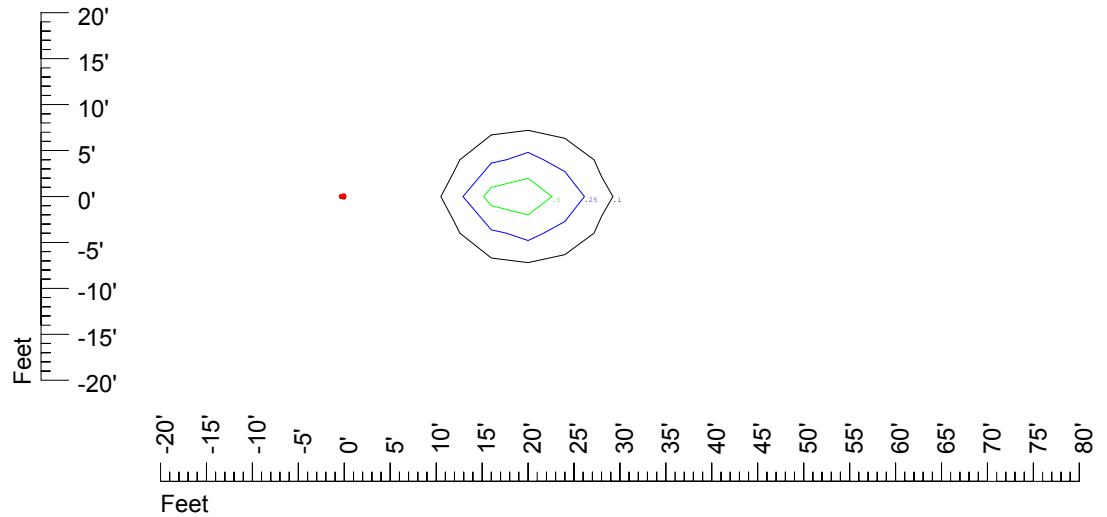

Isoline values — 0.1 fc — 0.25 fc — 0.5 fc — 1.0 fc — 2.0 fc

Mounting height 15' Tilt 0°

Mounting height 15' Tilt 30°

Mounting height 15' Tilt 15°

Mounting height 15' Tilt 45°

IES Photometric files C9720

Isoline template 20' mounting height

Isoline values — 0.1 fc — 0.25 fc — 0.5 fc — 1.0 fc — 2.0 fc

Mounting height 20' Tilt 0°

Mounting height 20' Tilt 30°

Mounting height 20' Tilt 15°

Mounting height 20' Tilt 45°

IES Photometric files C9720

Isoline template 25' mounting height

Isoline values — 0.1 fc — 0.25 fc — 0.5 fc — 1.0 fc — 2.0 fc

Mounting height 25' Tilt 0°

Mounting height 25' Tilt 30°

Mounting height 25' Tilt 15°

Mounting height 25' Tilt 45°

IES Photometric files C9720

Isoline template 30' mounting height