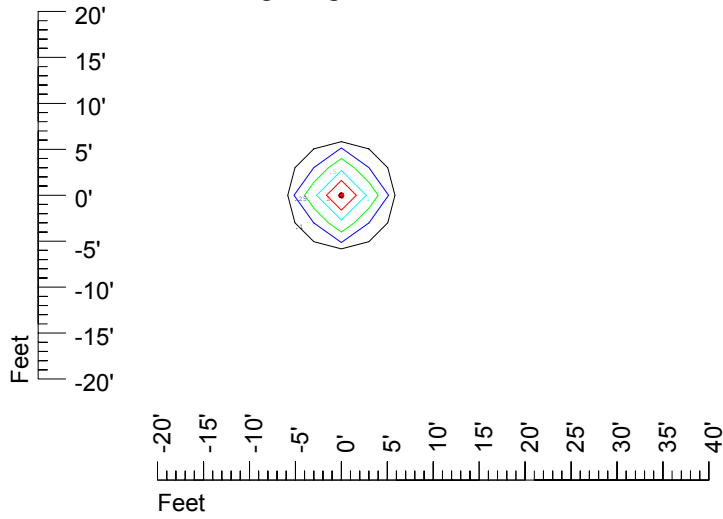

Isoline values — 0.1 fc — 0.25 fc — 0.5 fc — 1.0 fc — 2.0 fc

Mounting height 7' Tilt 0°

Mounting height 7' Tilt 30°

Mounting height 7' Tilt 15°

Mounting height 7' Tilt 45°

IES Photometric files C9720

Isoline template 9' mounting height

Isoline values — 0.1 fc — 0.25 fc — 0.5 fc — 1.0 fc — 2.0 fc

Mounting height 9' Tilt 0°

Mounting height 9' Tilt 30°

Mounting height 9' Tilt 15°

Mounting height 9' Tilt 45°

IES Photometric files C9720

Isoline template 11' mounting height

Isoline values — 0.1 fc — 0.25 fc — 0.5 fc — 1.0 fc — 2.0 fc

Mounting height 11' Tilt 0°

Mounting height 11' Tilt 30°

Mounting height 11' Tilt 15°

Mounting height 11' Tilt 45°

IES Photometric files C9720

Isoline template 15' mounting height

Isoline values — 0.1 fc — 0.25 fc — 0.5 fc — 1.0 fc — 2.0 fc

Mounting height 15' Tilt 0°

Mounting height 15' Tilt 30°

Mounting height 15' Tilt 15°

Mounting height 15' Tilt 45°

IES Photometric files C9720

Isoline template 20' mounting height