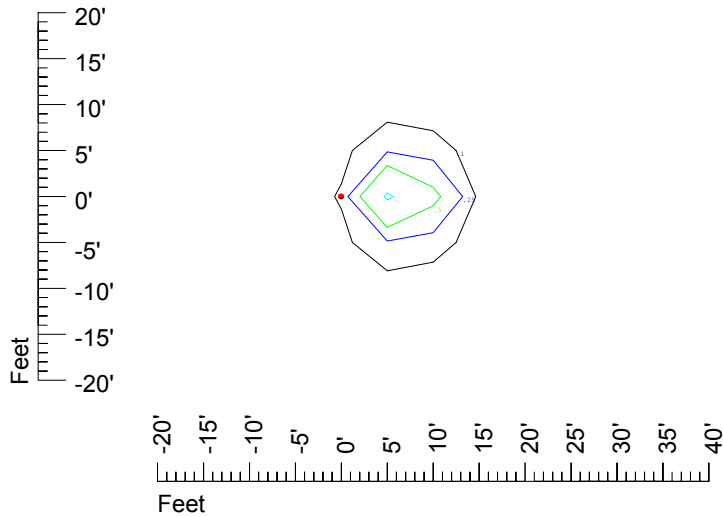

Isoline values — 0.1 fc — 0.25 fc — 0.5 fc — 1.0 fc — 2.0 fc

Mounting height 15' Tilt 0°

Mounting height 15' Tilt 30°

Mounting height 15' Tilt 15°

Mounting height 15' Tilt 45°

IES Photometric files C9720

Isoline template 20' mounting height

Isoline values — 0.1 fc — 0.25 fc — 0.5 fc — 1.0 fc — 2.0 fc

Mounting height 20' Tilt 0°

Mounting height 20' Tilt 30°

Mounting height 20' Tilt 15°

Mounting height 20' Tilt 45°

IES Photometric files C9720

Isoline template 25' mounting height

Isoline values — 0.1 fc — 0.25 fc — 0.5 fc — 1.0 fc — 2.0 fc

Mounting height 25' Tilt 0°

Mounting height 25' Tilt 30°

Mounting height 25' Tilt 15°

Mounting height 25' Tilt 45°

IES Photometric files C9720

Isoline template 30' mounting height

Isoline values — 0.1 fc — 0.25 fc — 0.5 fc — 1.0 fc — 2.0 fc

Mounting height 30' Tilt 0°

Mounting height 30' Tilt 30°

Mounting height 30' Tilt 15°

Mounting height 30' Tilt 45°