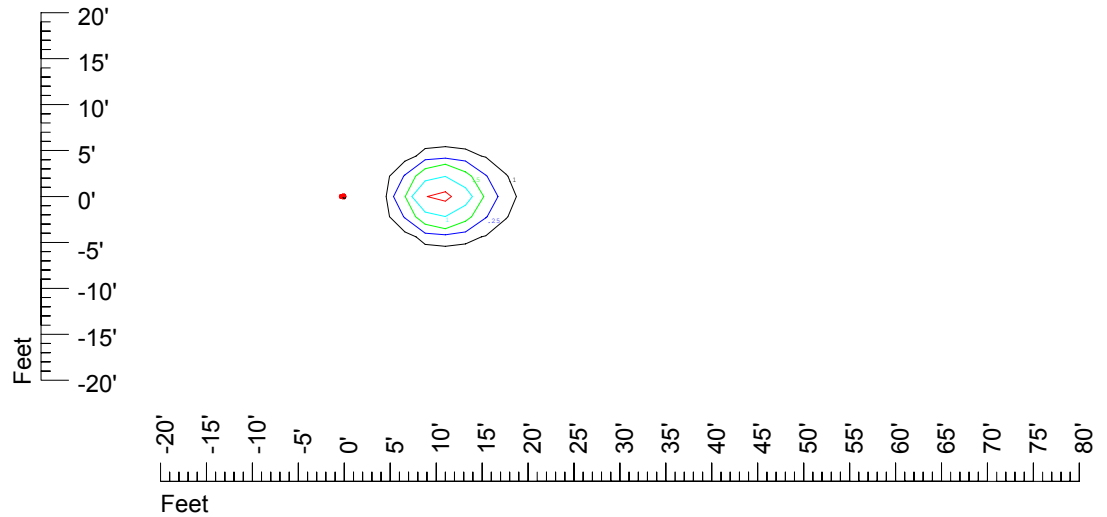

Isoline values — 0.1 fc — 0.25 fc — 0.5 fc — 1.0 fc — 2.0 fc

Mounting height 9' Tilt 0°

Mounting height 9' Tilt 30°

Mounting height 9' Tilt 15°

Mounting height 9' Tilt 45°

IES Photometric files C9720

Isoline template 11' mounting height

Isoline values — 0.1 fc — 0.25 fc — 0.5 fc — 1.0 fc — 2.0 fc

Mounting height 11' Tilt 0°

Mounting height 11' Tilt 30°

Mounting height 11' Tilt 15°

Mounting height 11' Tilt 45°

IES Photometric files C9720

Isoline template 15' mounting height