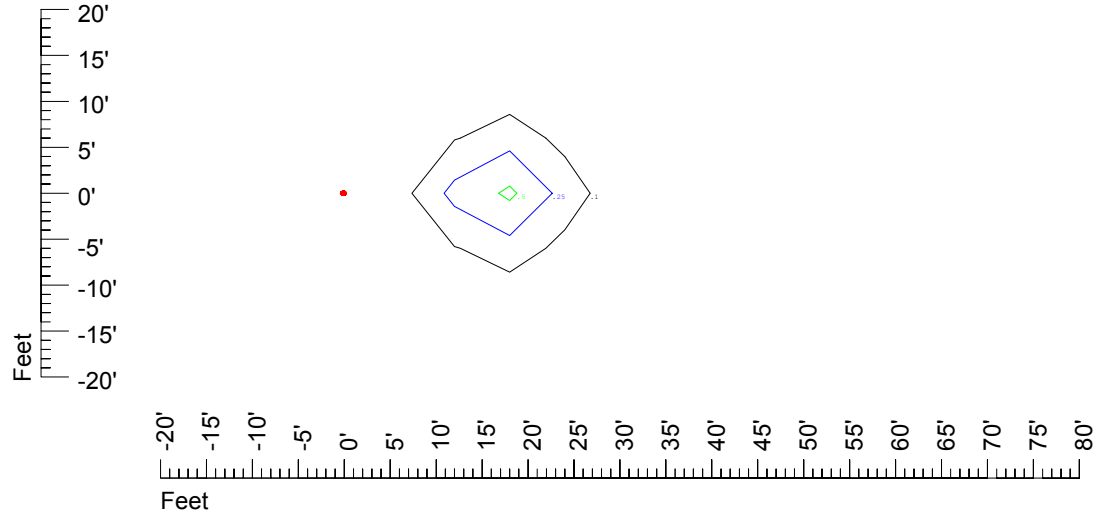

Mounting height 30' Tilt 30°