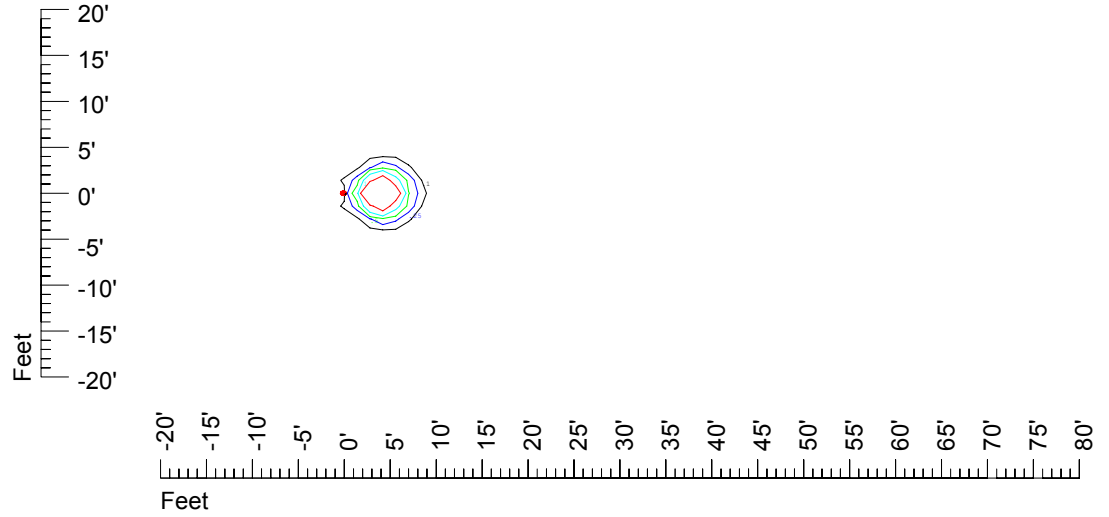

IES File: C9720

Lighting level in fc / Distance in feet

Vertical plan 0° to 180°
Horizontal plan 0°

— 2 fc — 1 fc — 0.5 fc — 0.25 fc — 0.1 fc

IES Photometric files C9720

Isoline template 7' mounting height

Isoline values — 0.1 fc — 0.25 fc — 0.5 fc — 1.0 fc — 2.0 fc

Mounting height 7' Tilt 0°

Mounting height 7' Tilt 30°

Mounting height 7' Tilt 15°

Mounting height 7' Tilt 45°

IES Photometric files C9720

Isoline template 9' mounting height

Isoline values — 0.1 fc — 0.25 fc — 0.5 fc — 1.0 fc — 2.0 fc

Mounting height 9' Tilt 0°

Mounting height 9' Tilt 30°

Mounting height 9' Tilt 15°

Mounting height 9' Tilt 45°

IES Photometric files C9720

Isoline template 11' mounting height