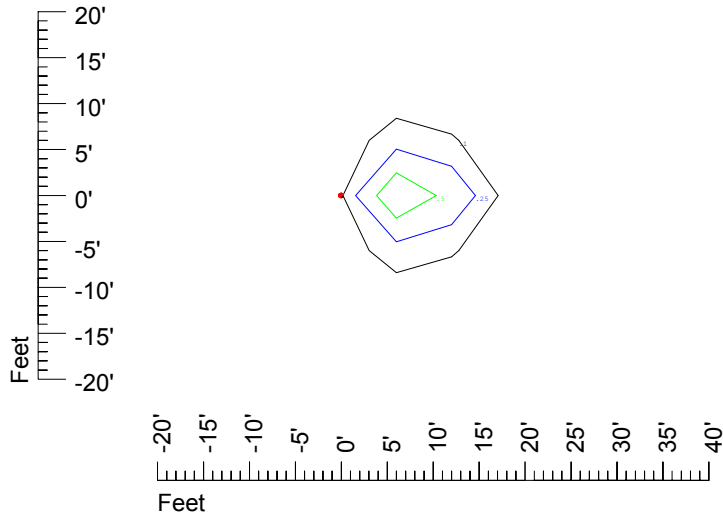

Isoline values — 0.1 fc — 0.25 fc — 0.5 fc — 1.0 fc — 2.0 fc

Mounting height 7' Tilt 0°

Mounting height 7' Tilt 30°

Mounting height 7' Tilt 15°

Mounting height 7' Tilt 45°

IES Photometric files C9720

Isoline template 9' mounting height

Isoline values — 0.1 fc — 0.25 fc — 0.5 fc — 1.0 fc — 2.0 fc

Mounting height 20' Tilt 0°

Mounting height 20' Tilt 30°

Mounting height 20' Tilt 15°

Mounting height 20' Tilt 45°

IES Photometric files C9720

Isoline template 25' mounting height

Isoline values — 0.1 fc — 0.25 fc — 0.5 fc — 1.0 fc — 2.0 fc

Mounting height 25' Tilt 0°

Mounting height 25' Tilt 30°

Mounting height 25' Tilt 15°

Mounting height 25' Tilt 45°

IES Photometric files C9720

Isoline template 30' mounting height

Isoline values — 0.1 fc — 0.25 fc — 0.5 fc — 1.0 fc — 2.0 fc

Mounting height 30' Tilt 0°

Mounting height 30' Tilt 30°

Mounting height 30' Tilt 15°

Mounting height 30' Tilt 45°