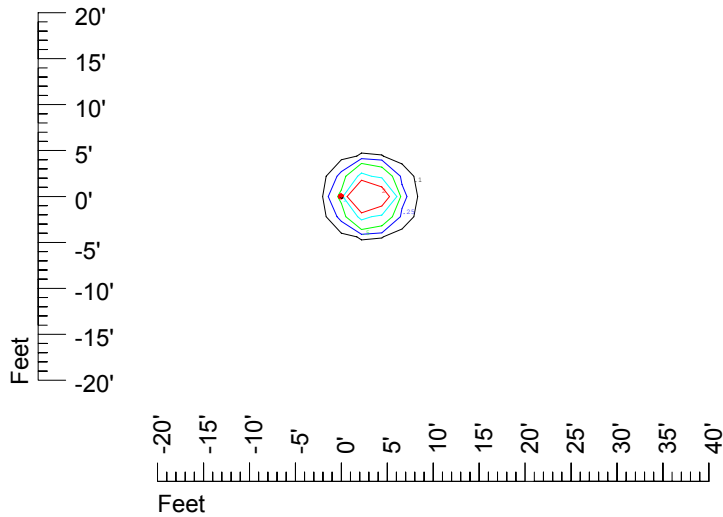

Isoline values — 0.1 fc — 0.25 fc — 0.5 fc — 1.0 fc — 2.0 fc

Mounting height 7' Tilt 0°

Mounting height 7' Tilt 30°

Mounting height 7' Tilt 15°

Mounting height 7' Tilt 45°

IES Photometric files C9720

Isoline template 9' mounting height

Isoline values — 0.1 fc — 0.25 fc — 0.5 fc — 1.0 fc — 2.0 fc

Mounting height 9' Tilt 0°

Mounting height 9' Tilt 30°

Mounting height 9' Tilt 15°

Mounting height 9' Tilt 45°

IES Photometric files C9720

Isoline template 11' mounting height

Isoline values — 0.1 fc — 0.25 fc — 0.5 fc — 1.0 fc — 2.0 fc

Mounting height 11' Tilt 0°

Mounting height 11' Tilt 30°

Mounting height 11' Tilt 15°

Mounting height 11' Tilt 45°

IES Photometric files C9720

Isoline template 15' mounting height

Isoline values — 0.1 fc — 0.25 fc — 0.5 fc — 1.0 fc — 2.0 fc

Mounting height 15' Tilt 0°

Mounting height 15' Tilt 30°

Mounting height 15' Tilt 15°

Mounting height 15' Tilt 45°

IES Photometric files C9720

Isoline template 20' mounting height