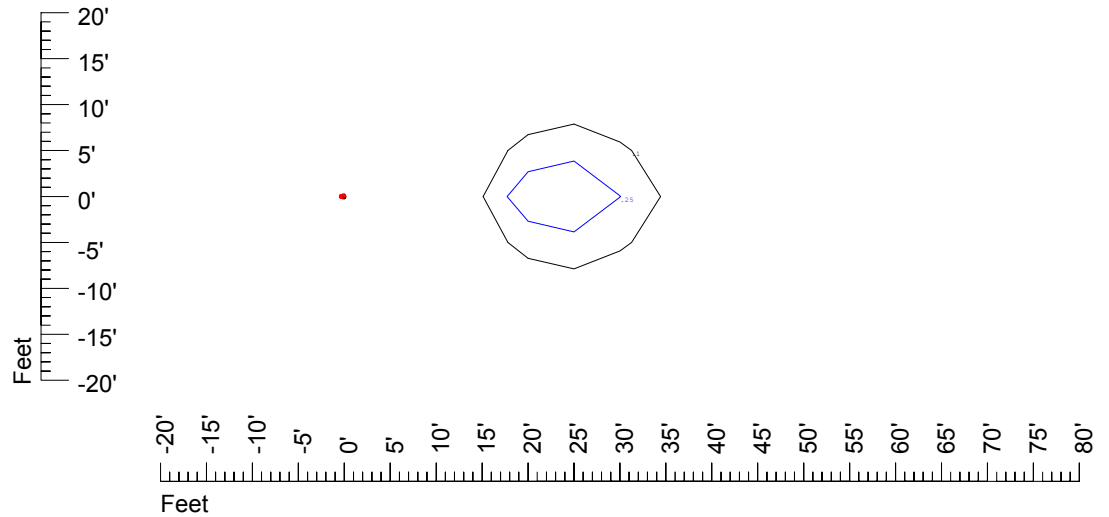

Isoline values — 0.1 fc — 0.25 fc — 0.5 fc — 1.0 fc — 2.0 fc

Mounting height 20' Tilt 0°

Mounting height 20' Tilt 30°

Mounting height 20' Tilt 15°

Mounting height 20' Tilt 45°

IES Photometric files C9720

Isoline template 25' mounting height

Isoline values — 0.1 fc — 0.25 fc — 0.5 fc — 1.0 fc — 2.0 fc

Mounting height 25' Tilt 0°

Mounting height 25' Tilt 30°

Mounting height 25' Tilt 15°

Mounting height 25' Tilt 45°

IES Photometric files C9720

Isoline template 30' mounting height

Isoline values — 0.1 fc — 0.25 fc — 0.5 fc — 1.0 fc — 2.0 fc

Mounting height 30' Tilt 0°

Mounting height 30' Tilt 30°

Mounting height 30' Tilt 15°

Mounting height 30' Tilt 45°