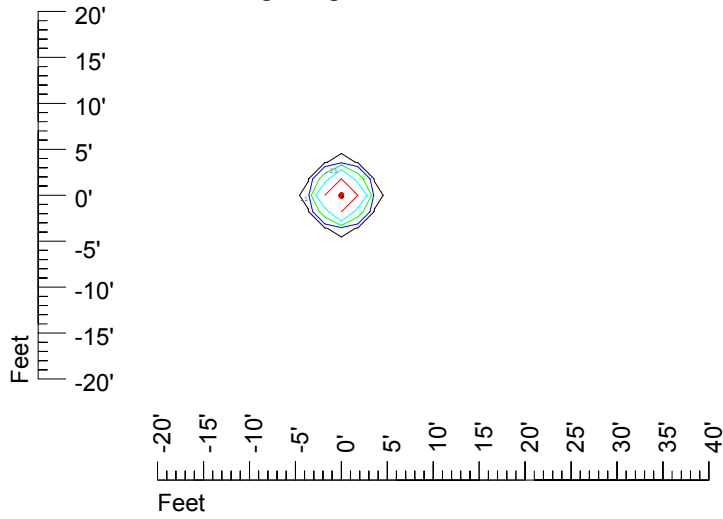

IES File: C9720

Lighting level in fc / Distance in feet

Vertical plan 0° to 180°
Horizontal plan 0°

— 2 fc — 1 fc — 0.5 fc — 0.25 fc — 0.1 fc

IES Photometric files C9720

Isoline template 7' mounting height

Isoline values — 0.1 fc — 0.25 fc — 0.5 fc — 1.0 fc — 2.0 fc

Mounting height 7' Tilt 0°

Mounting height 7' Tilt 30°

Mounting height 7' Tilt 15°

Mounting height 7' Tilt 45°

IES Photometric files C9720

Isoline template 9' mounting height

Isoline values — 0.1 fc — 0.25 fc — 0.5 fc — 1.0 fc — 2.0 fc

Mounting height 9' Tilt 0°

Mounting height 9' Tilt 30°

Mounting height 9' Tilt 15°

Mounting height 9' Tilt 45°

IES Photometric files C9720

Isoline template 11' mounting height

Isoline values — 0.1 fc — 0.25 fc — 0.5 fc — 1.0 fc — 2.0 fc

Mounting height 11' Tilt 0°

Mounting height 11' Tilt 30°

Mounting height 11' Tilt 15°

Mounting height 11' Tilt 45°

IES Photometric files C9720

Isoline template 15' mounting height