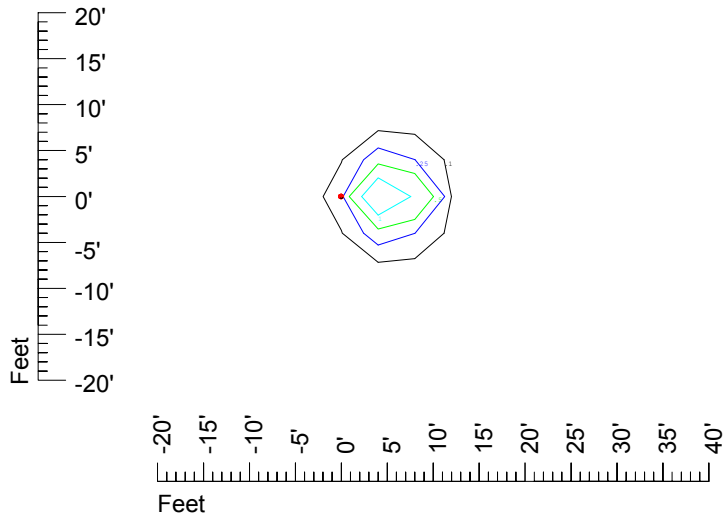

Isoline values — 0.1 fc — 0.25 fc — 0.5 fc — 1.0 fc — 2.0 fc

Mounting height 11' Tilt 0°

Mounting height 11' Tilt 30°

Mounting height 11' Tilt 15°

Mounting height 11' Tilt 45°

IES Photometric files C9720

Isoline template 15' mounting height

Isoline values — 0.1 fc — 0.25 fc — 0.5 fc — 1.0 fc — 2.0 fc

Mounting height 15' Tilt 0°

Mounting height 15' Tilt 30°

Mounting height 15' Tilt 15°

Mounting height 15' Tilt 45°

IES Photometric files C9720

Isoline template 20' mounting height

Isoline values — 0.1 fc — 0.25 fc — 0.5 fc — 1.0 fc — 2.0 fc

Mounting height 20' Tilt 0°

Mounting height 20' Tilt 30°

Mounting height 20' Tilt 15°

Mounting height 20' Tilt 45°

IES Photometric files C9720

Isoline template 25' mounting height

Isoline values — 0.1 fc — 0.25 fc — 0.5 fc — 1.0 fc — 2.0 fc

Mounting height 25' Tilt 0°

Mounting height 25' Tilt 30°

Mounting height 25' Tilt 15°

Mounting height 25' Tilt 45°

IES Photometric files C9720

Isoline template 30' mounting height