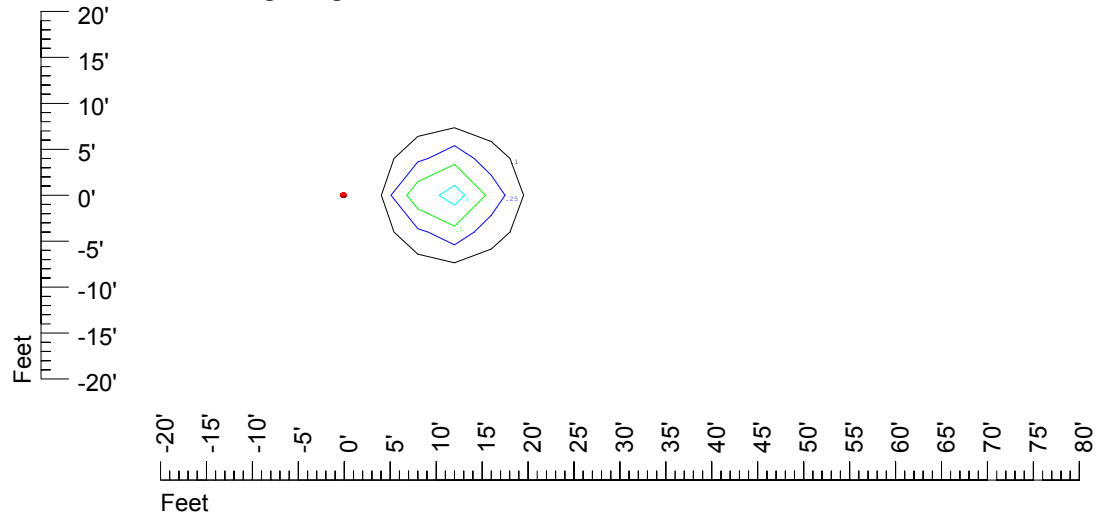

Isoline values — 0.1 fc — 0.25 fc — 0.5 fc — 1.0 fc — 2.0 fc

Mounting height 11' Tilt 0°

Mounting height 11' Tilt 30°

Mounting height 11' Tilt 15°

Mounting height 11' Tilt 45°

IES Photometric files C9720

Isoline template 15' mounting height

Isoline values — 0.1 fc — 0.25 fc — 0.5 fc — 1.0 fc — 2.0 fc

Mounting height 15' Tilt 0°

Mounting height 15' Tilt 30°

Mounting height 15' Tilt 15°

Mounting height 15' Tilt 45°

IES Photometric files C9720

Isoline template 20' mounting height

Isoline values — 0.1 fc — 0.25 fc — 0.5 fc — 1.0 fc — 2.0 fc

Mounting height 20' Tilt 0°

Mounting height 20' Tilt 30°

Mounting height 20' Tilt 15°

Mounting height 20' Tilt 45°

IES Photometric files C9720

Isoline template 25' mounting height