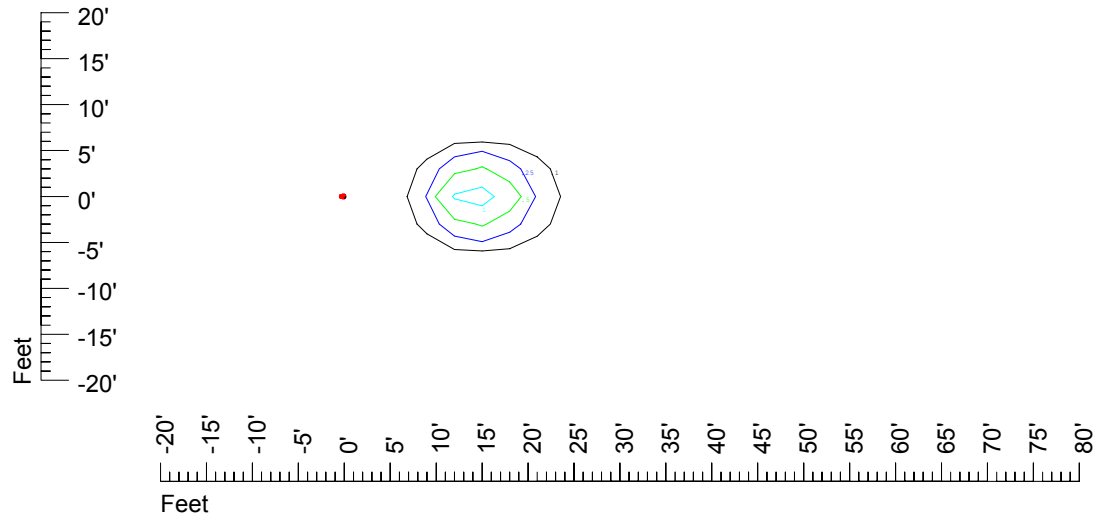

Isoline values — 0.1 fc — 0.25 fc — 0.5 fc — 1.0 fc — 2.0 fc

Mounting height 11' Tilt 0°

Mounting height 11' Tilt 30°

Mounting height 11' Tilt 15°

Mounting height 11' Tilt 45°

IES Photometric files C9720

Isoline template 15' mounting height

Isoline values — 0.1 fc — 0.25 fc — 0.5 fc — 1.0 fc — 2.0 fc

Mounting height 15' Tilt 0°

Mounting height 15' Tilt 30°

Mounting height 15' Tilt 15°

Mounting height 15' Tilt 45°

IES Photometric files C9720

Isoline template 20' mounting height

Isoline values — 0.1 fc — 0.25 fc — 0.5 fc — 1.0 fc — 2.0 fc

Mounting height 20' Tilt 0°

Mounting height 20' Tilt 30°

Mounting height 20' Tilt 15°

Mounting height 20' Tilt 45°

IES Photometric files C9720

Isoline template 25' mounting height