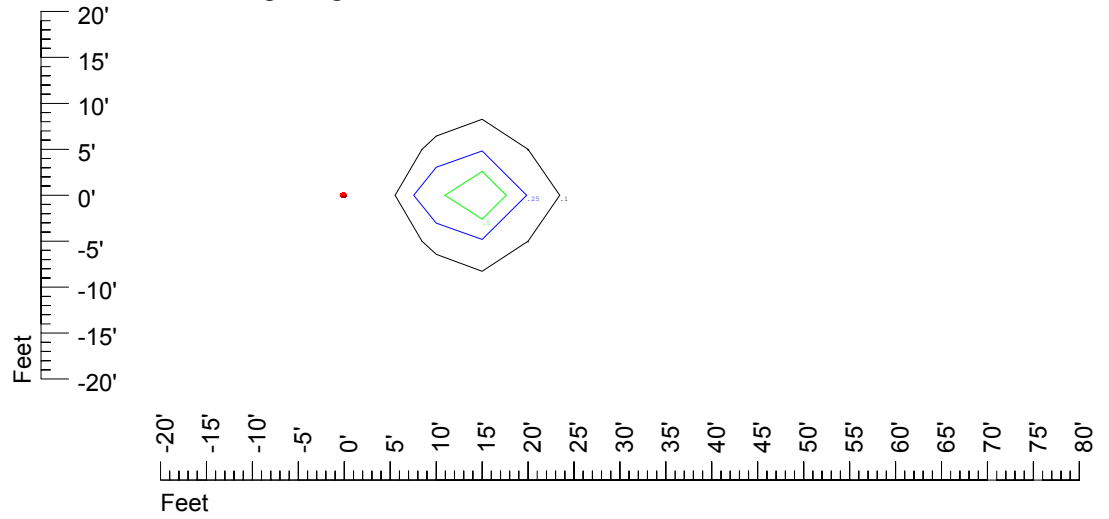

Mounting height 25' Tilt 30°