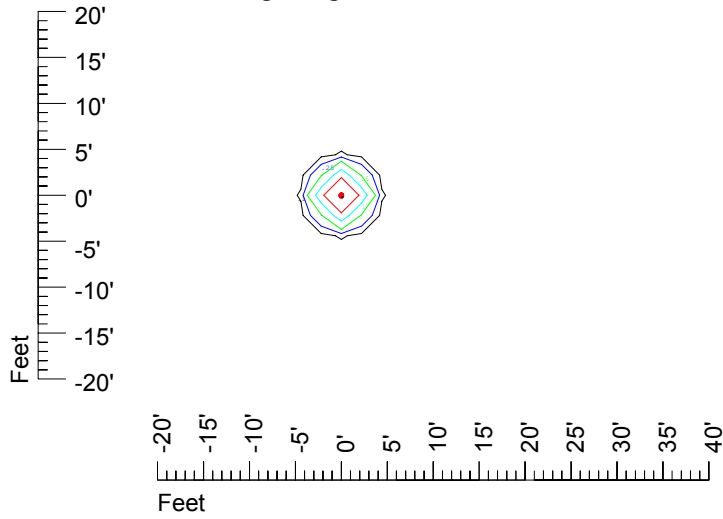

Isoline values — 0.1 fc — 0.25 fc — 0.5 fc — 1.0 fc — 2.0 fc

Mounting height 7' Tilt 0°

Mounting height 7' Tilt 30°

Mounting height 7' Tilt 15°

Mounting height 7' Tilt 45°

IES Photometric files C9720

Isoline template 9' mounting height

Isoline values — 0.1 fc — 0.25 fc — 0.5 fc — 1.0 fc — 2.0 fc

Mounting height 9' Tilt 0°

Mounting height 9' Tilt 30°

Mounting height 9' Tilt 15°

Mounting height 9' Tilt 45°

IES Photometric files C9720

Isoline template 11' mounting height

Isoline values — 0.1 fc — 0.25 fc — 0.5 fc — 1.0 fc — 2.0 fc

Mounting height 11' Tilt 0°

Mounting height 11' Tilt 30°

Mounting height 11' Tilt 15°

Mounting height 11' Tilt 45°

IES Photometric files C9720

Isoline template 15' mounting height