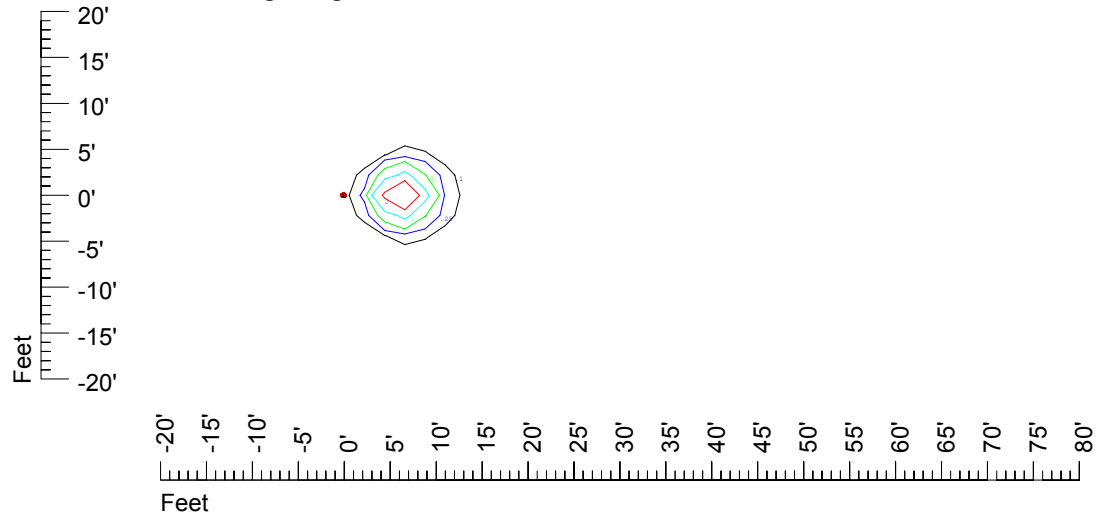

Isoline values — 0.1 fc — 0.25 fc — 0.5 fc — 1.0 fc — 2.0 fc

Mounting height 7' Tilt 0°

Mounting height 7' Tilt 30°

Mounting height 7' Tilt 15°

Mounting height 7' Tilt 45°

IES Photometric files C9720

Isoline template 9' mounting height

Isoline values — 0.1 fc — 0.25 fc — 0.5 fc — 1.0 fc — 2.0 fc

Mounting height 9' Tilt 0°

Mounting height 9' Tilt 30°

Mounting height 9' Tilt 15°

Mounting height 9' Tilt 45°

IES Photometric files C9720

Isoline template 11' mounting height

Isoline values — 0.1 fc — 0.25 fc — 0.5 fc — 1.0 fc — 2.0 fc

Mounting height 11' Tilt 0°

Mounting height 11' Tilt 30°

Mounting height 11' Tilt 15°

Mounting height 11' Tilt 45°

IES Photometric files C9720

Isoline template 15' mounting height