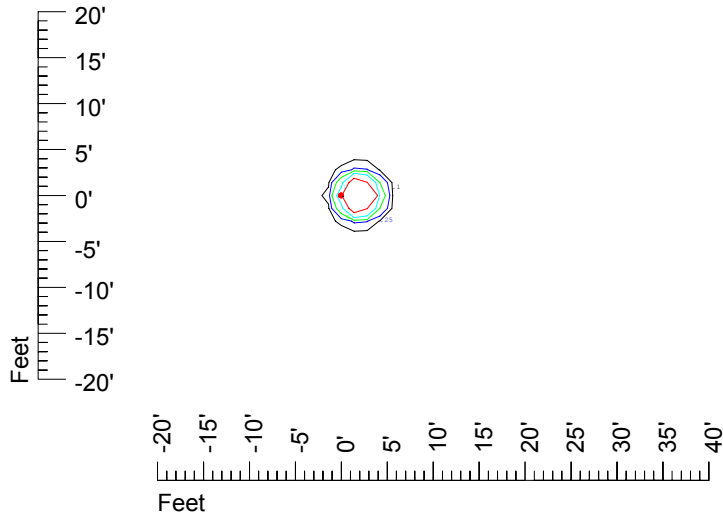

IES File: C9720

Lighting level in fc / Distance in feet

Vertical plan 0° to 180°
Horizontal plan 0°

— 2 fc — 1 fc — 0.5 fc — 0.25 fc — 0.1 fc

IES Photometric files C9720

Isoline template 7' mounting height

Isoline values — 0.1 fc — 0.25 fc — 0.5 fc — 1.0 fc — 2.0 fc

Mounting height 7' Tilt 0°

Mounting height 7' Tilt 30°

Mounting height 7' Tilt 15°

Mounting height 7' Tilt 45°

IES Photometric files C9720

Isoline template 9' mounting height

Isoline values — 0.1 fc — 0.25 fc — 0.5 fc — 1.0 fc — 2.0 fc

Mounting height 9' Tilt 0°

Mounting height 9' Tilt 30°

Mounting height 9' Tilt 15°

Mounting height 9' Tilt 45°

IES Photometric files C9720

Isoline template 11' mounting height

Isoline values — 0.1 fc — 0.25 fc — 0.5 fc — 1.0 fc — 2.0 fc

Mounting height 11' Tilt 0°

Mounting height 11' Tilt 30°

Mounting height 11' Tilt 15°

Mounting height 11' Tilt 45°

IES Photometric files C9720

Isoline template 15' mounting height