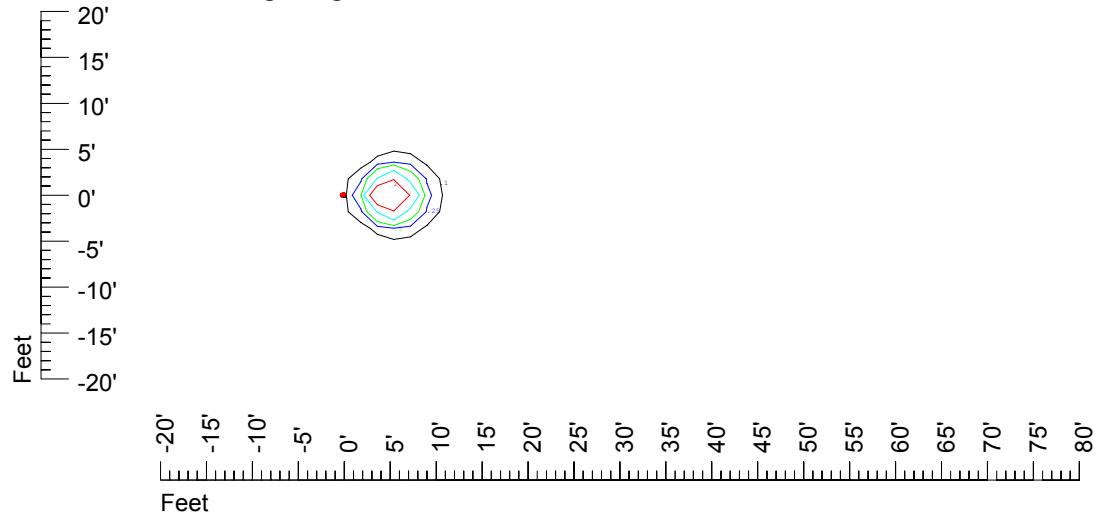

Isoline values — 0.1 fc — 0.25 fc — 0.5 fc — 1.0 fc — 2.0 fc

Mounting height 7' Tilt 0°

Mounting height 7' Tilt 30°

Mounting height 7' Tilt 15°

Mounting height 7' Tilt 45°

IES Photometric files C9720

Isoline template 9' mounting height

Isoline values — 0.1 fc — 0.25 fc — 0.5 fc — 1.0 fc — 2.0 fc

Mounting height 9' Tilt 0°

Mounting height 9' Tilt 30°

Mounting height 9' Tilt 15°

Mounting height 9' Tilt 45°

IES Photometric files C9720

Isoline template 11' mounting height