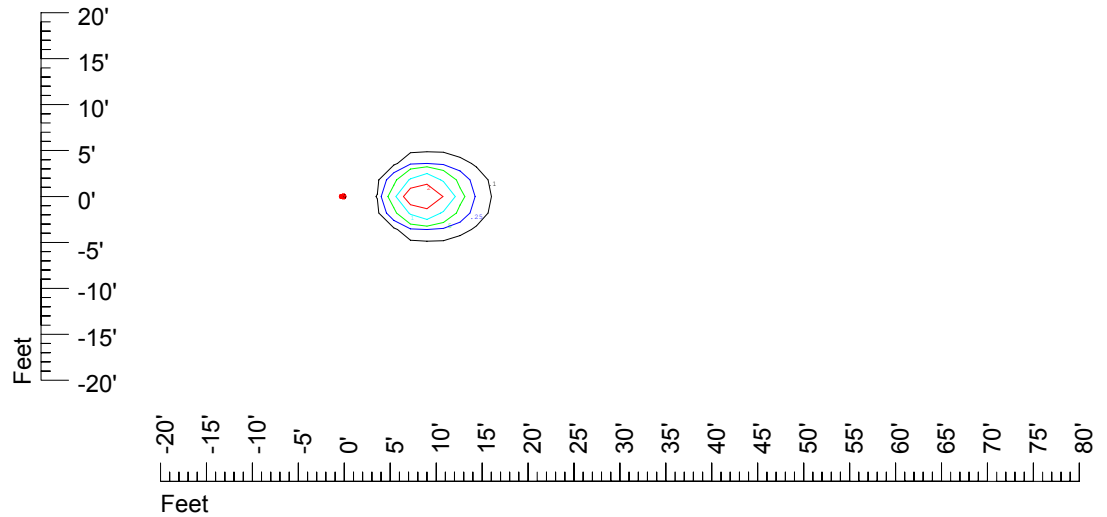

Isoline values — 0.1 fc — 0.25 fc — 0.5 fc — 1.0 fc — 2.0 fc

Mounting height 7' Tilt 0°

Mounting height 7' Tilt 30°

Mounting height 7' Tilt 15°

Mounting height 7' Tilt 45°

IES Photometric files C9720

Isoline template 9' mounting height

Isoline values — 0.1 fc — 0.25 fc — 0.5 fc — 1.0 fc — 2.0 fc

Mounting height 9' Tilt 0°

Mounting height 9' Tilt 30°

Mounting height 9' Tilt 15°

Mounting height 9' Tilt 45°

IES Photometric files C9720

Isoline template 11' mounting height

Isoline values — 0.1 fc — 0.25 fc — 0.5 fc — 1.0 fc — 2.0 fc

Mounting height 11' Tilt 0°

Mounting height 11' Tilt 30°

Mounting height 11' Tilt 15°

Mounting height 11' Tilt 45°

IES Photometric files C9720

Isoline template 15' mounting height