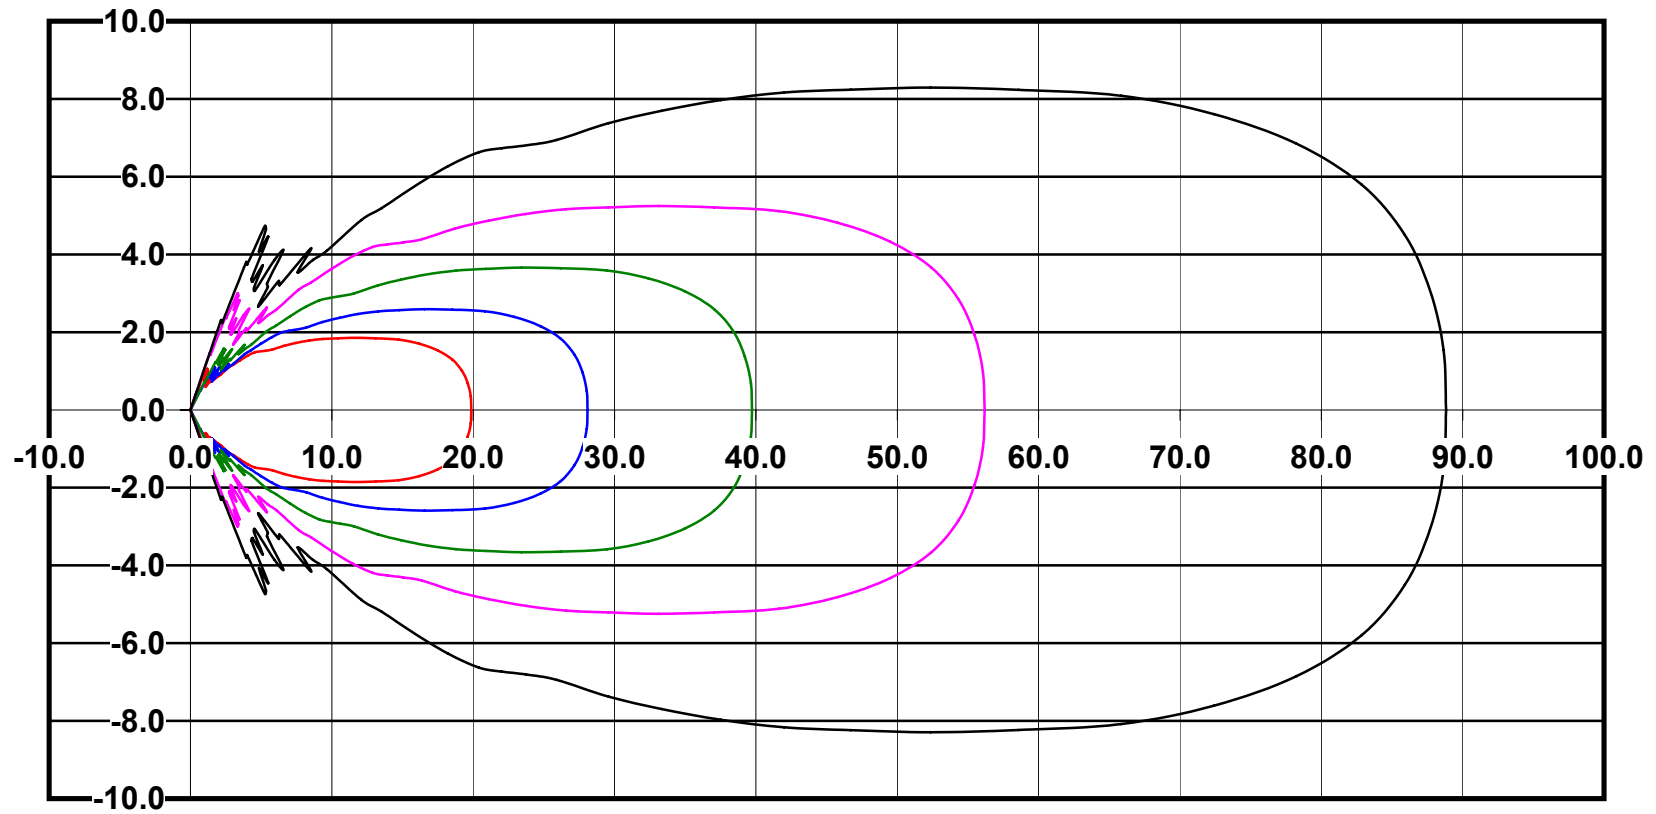

IES File: C9720

Lighting level in fc / Distance in feet

Vertical plan 0° to 180°
Horizontal plan 0°

— 2 fc — 1 fc — 0.5 fc — 0.25 fc — 0.1 fc

IES Photometric files C9720

Isoline template 7' mounting height

Isoline values — 0.1 fc — 0.25 fc — 0.5 fc — 1.0 fc — 2.0 fc

Mounting height 7' Tilt 0°

Mounting height 7' Tilt 30°

Mounting height 7' Tilt 15°

Mounting height 7' Tilt 45°

IES Photometric files C9720

Isoline template 9' mounting height