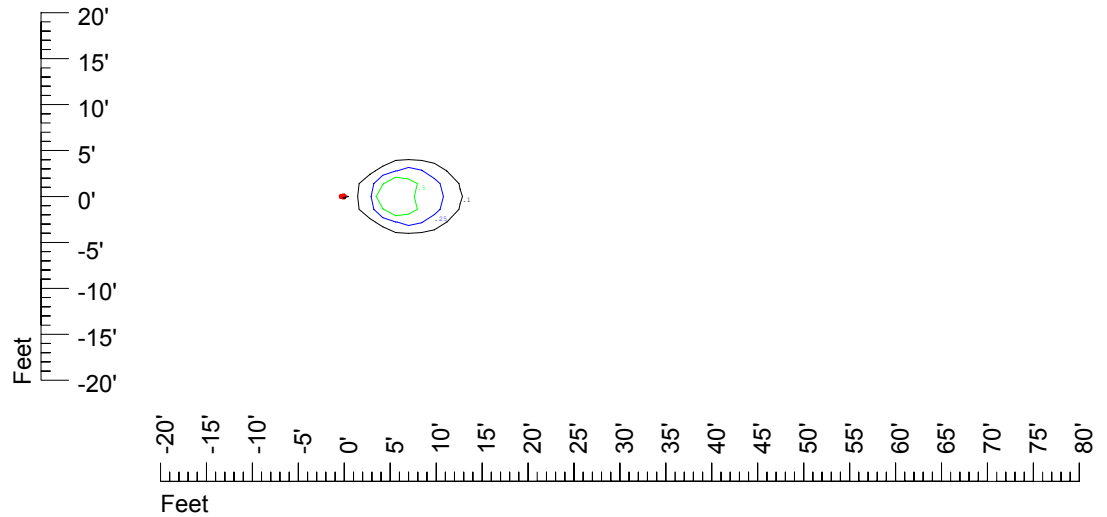

Isoline values — 0.1 fc — 0.25 fc — 0.5 fc — 1.0 fc — 2.0 fc

Mounting height 7' Tilt 0°

Mounting height 7' Tilt 30°

Mounting height 7' Tilt 15°

Mounting height 7' Tilt 45°

IES Photometric files C9718

Isoline template 9' mounting height

Isoline values — 0.1 fc — 0.25 fc — 0.5 fc — 1.0 fc — 2.0 fc

Mounting height 9' Tilt 0°

Mounting height 9' Tilt 30°

Mounting height 9' Tilt 15°

Mounting height 9' Tilt 45°

IES Photometric files C9718

Isoline template 11' mounting height

Isoline values — 0.1 fc — 0.25 fc — 0.5 fc — 1.0 fc — 2.0 fc

Mounting height 11' Tilt 0°

Mounting height 11' Tilt 30°

Mounting height 11' Tilt 15°

Mounting height 11' Tilt 45°

IES Photometric files C9718

Isoline template 15' mounting height

Isoline values — 0.1 fc — 0.25 fc — 0.5 fc — 1.0 fc — 2.0 fc

Mounting height 15' Tilt 0°

Mounting height 15' Tilt 30°

Mounting height 15' Tilt 15°

Mounting height 15' Tilt 45°