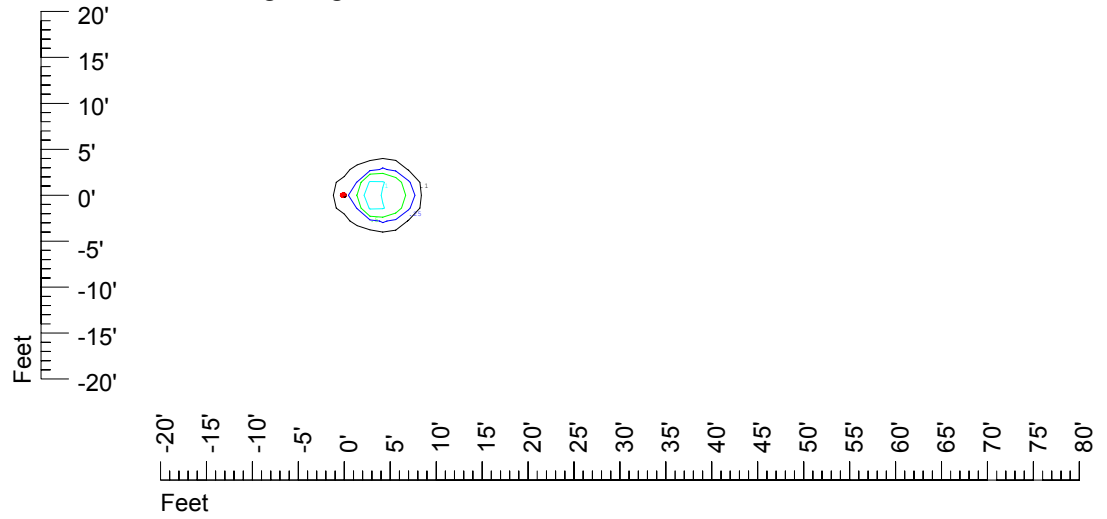

IES File: C9718**Lighting level in fc / Distance in feet**Vertical plan 0° to 180°
Horizontal plan 0°

— 2 fc — 1 fc — 0.5 fc — 0.25 fc — 0.1 fc

IES Photometric files C9718

Isoline template 7' mounting height

Isoline values — 0.1 fc — 0.25 fc — 0.5 fc — 1.0 fc — 2.0 fc

Mounting height 7' Tilt 0°

Mounting height 7' Tilt 30°

Mounting height 7' Tilt 15°

Mounting height 7' Tilt 45°

IES Photometric files C9718

Isoline template 9' mounting height

Isoline values — 0.1 fc — 0.25 fc — 0.5 fc — 1.0 fc — 2.0 fc

Mounting height 9' Tilt 0°

Mounting height 9' Tilt 30°

Mounting height 9' Tilt 15°

Mounting height 9' Tilt 45°

IES Photometric files C9718

Isoline template 11' mounting height

Isoline values — 0.1 fc — 0.25 fc — 0.5 fc — 1.0 fc — 2.0 fc

Mounting height 15' Tilt 0°

Mounting height 15' Tilt 30°

Mounting height 15' Tilt 15°

Mounting height 15' Tilt 45°