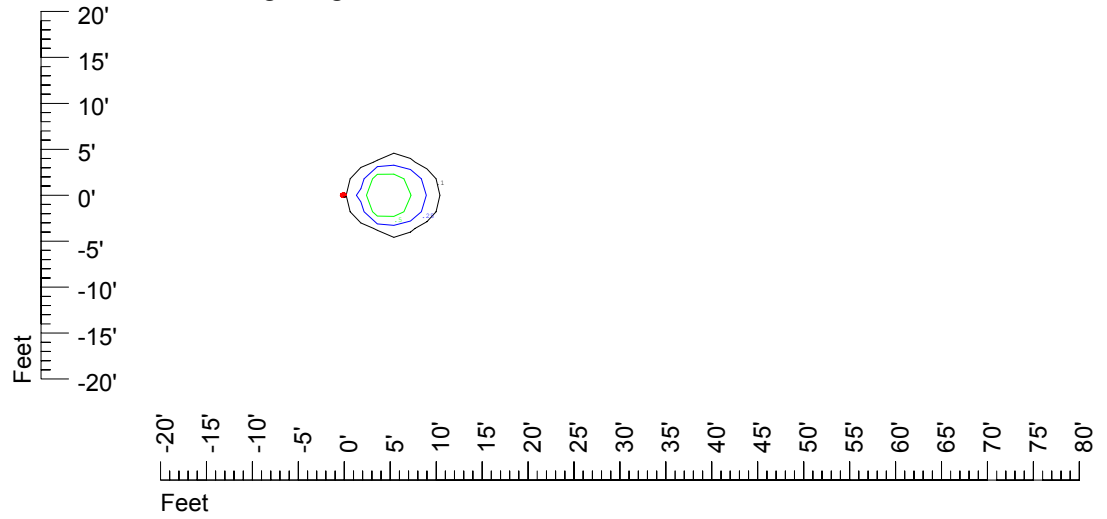

IES File: C9718**Lighting level in fc / Distance in feet**Vertical plan 0° to 180°
Horizontal plan 0°

— 2 fc — 1 fc — 0.5 fc — 0.25 fc — 0.1 fc

IES Photometric files C9718

Isoline template 7' mounting height

Isoline values — 0.1 fc — 0.25 fc — 0.5 fc — 1.0 fc — 2.0 fc

Mounting height 7' Tilt 0°

Mounting height 7' Tilt 30°

Mounting height 7' Tilt 15°

Mounting height 7' Tilt 45°

IES Photometric files C9718

Isoline template 9' mounting height

Isoline values — 0.1 fc — 0.25 fc — 0.5 fc — 1.0 fc — 2.0 fc

Mounting height 9' Tilt 0°

Mounting height 9' Tilt 30°

Mounting height 9' Tilt 15°

Mounting height 9' Tilt 45°

IES Photometric files C9718

Isoline template 11' mounting height

Isoline values — 0.1 fc — 0.25 fc — 0.5 fc — 1.0 fc — 2.0 fc

Mounting height 11' Tilt 0°

Mounting height 11' Tilt 30°

Mounting height 11' Tilt 15°

Mounting height 11' Tilt 45°

IES Photometric files C9718

Isoline template 15' mounting height