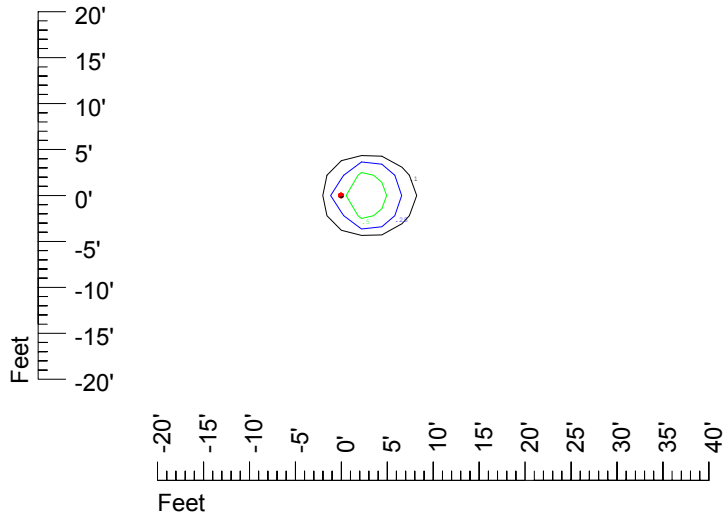

Isoline values — 0.1 fc — 0.25 fc — 0.5 fc — 1.0 fc — 2.0 fc

Mounting height 7' Tilt 0°

Mounting height 7' Tilt 30°

Mounting height 7' Tilt 15°

Mounting height 7' Tilt 45°

IES Photometric files C9718

Isoline template 9' mounting height

Isoline values — 0.1 fc — 0.25 fc — 0.5 fc — 1.0 fc — 2.0 fc

Mounting height 9' Tilt 0°

Mounting height 9' Tilt 30°

Mounting height 9' Tilt 15°

Mounting height 9' Tilt 45°

IES Photometric files C9718

Isoline template 11' mounting height

Isoline values — 0.1 fc — 0.25 fc — 0.5 fc — 1.0 fc — 2.0 fc

Mounting height 11' Tilt 0°

Mounting height 11' Tilt 30°

Mounting height 11' Tilt 15°

Mounting height 11' Tilt 45°

IES Photometric files C9718

Isoline template 15' mounting height

Isoline values — 0.1 fc — 0.25 fc — 0.5 fc — 1.0 fc — 2.0 fc

Mounting height 15' Tilt 0°

Mounting height 15' Tilt 30°

Mounting height 15' Tilt 15°

Mounting height 15' Tilt 45°