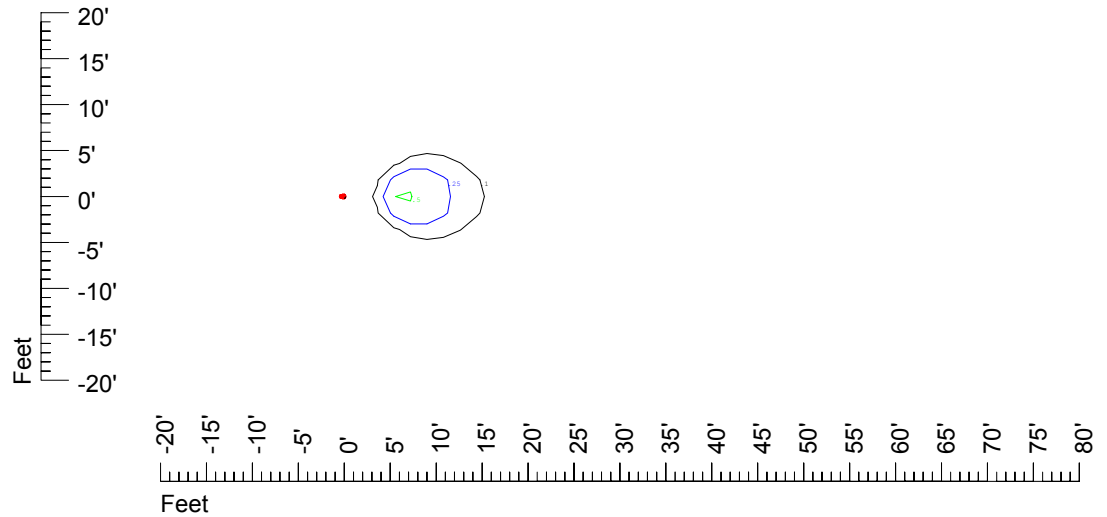

Isoline values — 0.1 fc — 0.25 fc — 0.5 fc — 1.0 fc — 2.0 fc

Mounting height 7' Tilt 0°

Mounting height 7' Tilt 30°

Mounting height 7' Tilt 15°

Mounting height 7' Tilt 45°

IES Photometric files C9718

Isoline template 9' mounting height

Isoline values — 0.1 fc — 0.25 fc — 0.5 fc — 1.0 fc — 2.0 fc

Mounting height 9' Tilt 0°

Mounting height 9' Tilt 30°

Mounting height 9' Tilt 15°

Mounting height 9' Tilt 45°

IES Photometric files C9718

Isoline template 11' mounting height

Isoline values — 0.1 fc — 0.25 fc — 0.5 fc — 1.0 fc — 2.0 fc

Mounting height 11' Tilt 0°

Mounting height 11' Tilt 30°

Mounting height 11' Tilt 15°

Mounting height 11' Tilt 45°

IES Photometric files C9718

Isoline template 15' mounting height