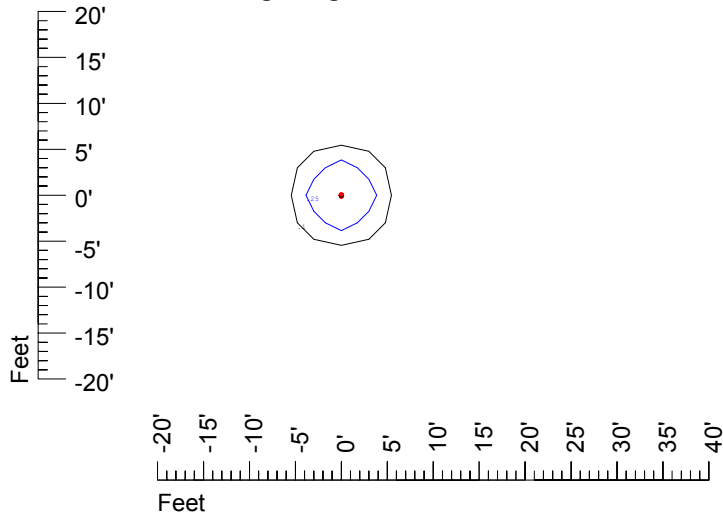

Isoline values — 0.1 fc — 0.25 fc — 0.5 fc — 1.0 fc — 2.0 fc

Mounting height 7' Tilt 0°

Mounting height 7' Tilt 30°

Mounting height 7' Tilt 15°

Mounting height 7' Tilt 45°

IES Photometric files C9718

Isoline template 9' mounting height

Isoline values — 0.1 fc — 0.25 fc — 0.5 fc — 1.0 fc — 2.0 fc

Mounting height 9' Tilt 0°

Mounting height 9' Tilt 30°

Mounting height 9' Tilt 15°

Mounting height 9' Tilt 45°

IES Photometric files C9718

Isoline template 11' mounting height

Isoline values — 0.1 fc — 0.25 fc — 0.5 fc — 1.0 fc — 2.0 fc

Mounting height 11' Tilt 0°

Mounting height 11' Tilt 30°

Mounting height 11' Tilt 15°

Mounting height 11' Tilt 45°

IES Photometric files C9718

Isoline template 15' mounting height

Isoline values — 0.1 fc — 0.25 fc — 0.5 fc — 1.0 fc — 2.0 fc

Mounting height 15' Tilt 0°

Mounting height 15' Tilt 30°

Mounting height 15' Tilt 15°

Mounting height 15' Tilt 45°