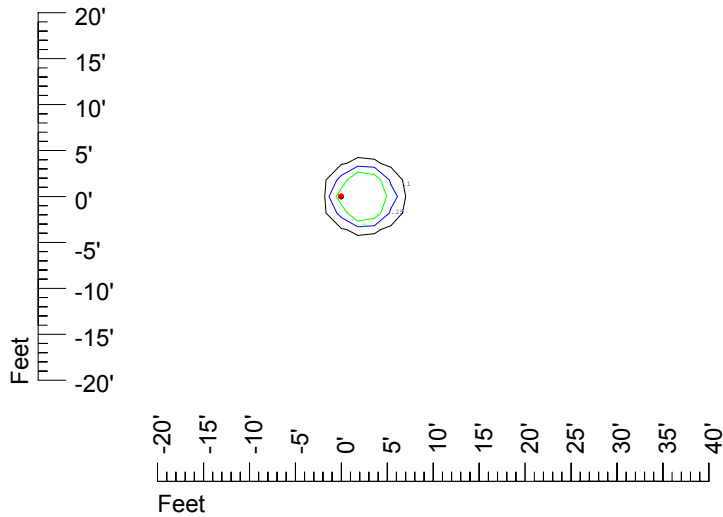

IES File: C9718**Lighting level in fc / Distance in feet**Vertical plan 0° to 180°
Horizontal plan 0°

— 2 fc — 1 fc — 0.5 fc — 0.25 fc — 0.1 fc

IES Photometric files C9718

Isoline template 7' mounting height

Isoline values — 0.1 fc — 0.25 fc — 0.5 fc — 1.0 fc — 2.0 fc

Mounting height 7' Tilt 0°

Mounting height 7' Tilt 30°

Mounting height 7' Tilt 15°

Mounting height 7' Tilt 45°

IES Photometric files C9718

Isoline template 9' mounting height

Isoline values — 0.1 fc — 0.25 fc — 0.5 fc — 1.0 fc — 2.0 fc

Mounting height 9' Tilt 0°

Mounting height 9' Tilt 30°

Mounting height 9' Tilt 15°

Mounting height 9' Tilt 45°

IES Photometric files C9718

Isoline template 11' mounting height

Isoline values — 0.1 fc — 0.25 fc — 0.5 fc — 1.0 fc — 2.0 fc

Mounting height 11' Tilt 0°

Mounting height 11' Tilt 30°

Mounting height 11' Tilt 15°

Mounting height 11' Tilt 45°

IES Photometric files C9718

Isoline template 15' mounting height