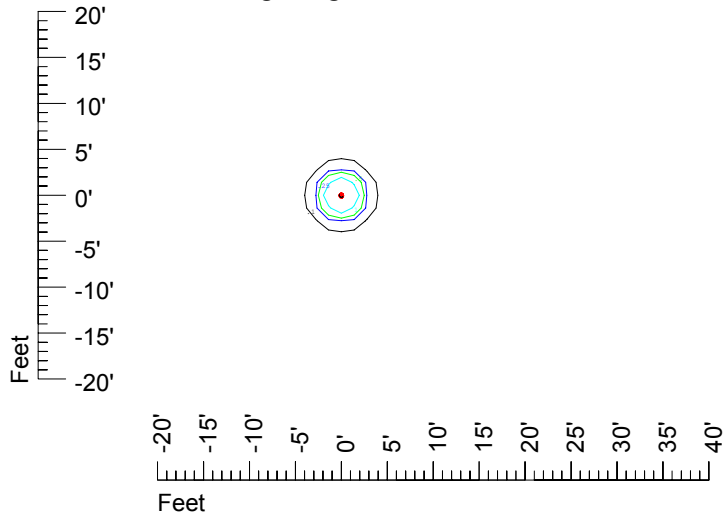

IES File: C9718**Lighting level in fc / Distance in feet**Vertical plan 0° to 180°
Horizontal plan 0°

— 2 fc — 1 fc — 0.5 fc — 0.25 fc — 0.1 fc

IES Photometric files C9718

Isoline template 7' mounting height

Isoline values — 0.1 fc — 0.25 fc — 0.5 fc — 1.0 fc — 2.0 fc

Mounting height 7' Tilt 0°

Mounting height 7' Tilt 30°

Mounting height 7' Tilt 15°

Mounting height 7' Tilt 45°

IES Photometric files C9718

Isoline template 9' mounting height

Isoline values — 0.1 fc — 0.25 fc — 0.5 fc — 1.0 fc — 2.0 fc

Mounting height 9' Tilt 0°

Mounting height 9' Tilt 30°

Mounting height 9' Tilt 15°

Mounting height 9' Tilt 45°

IES Photometric files C9718

Isoline template 11' mounting height

Isoline values — 0.1 fc — 0.25 fc — 0.5 fc — 1.0 fc — 2.0 fc

Mounting height 11' Tilt 0°

Mounting height 11' Tilt 30°

Mounting height 11' Tilt 15°

Mounting height 11' Tilt 45°

IES Photometric files C9718

Isoline template 15' mounting height