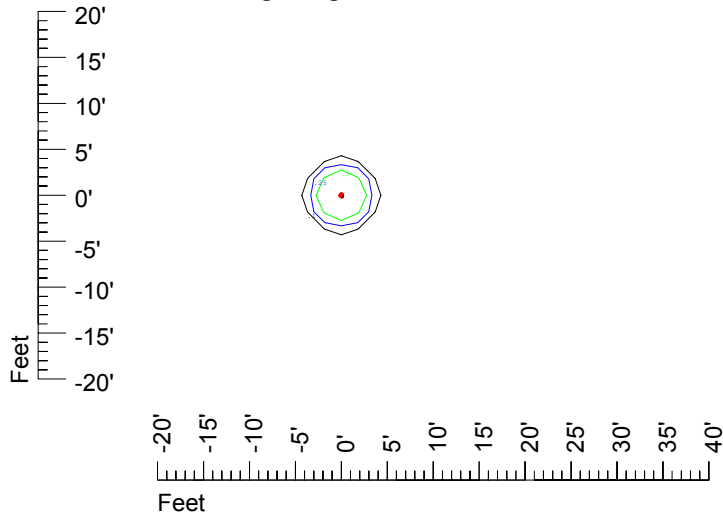

IES File: C9718**Lighting level in fc / Distance in feet**Vertical plan 0° to 180°
Horizontal plan 0°

— 2 fc — 1 fc — 0.5 fc — 0.25 fc — 0.1 fc

IES Photometric files C9718

Isoline template 7' mounting height

Isoline values — 0.1 fc — 0.25 fc — 0.5 fc — 1.0 fc — 2.0 fc

Mounting height 7' Tilt 0°

Mounting height 7' Tilt 30°

Mounting height 7' Tilt 15°

Mounting height 7' Tilt 45°

IES Photometric files C9718

Isoline template 9' mounting height

Isoline values — 0.1 fc — 0.25 fc — 0.5 fc — 1.0 fc — 2.0 fc

Mounting height 9' Tilt 0°

Mounting height 9' Tilt 30°

Mounting height 9' Tilt 15°

Mounting height 9' Tilt 45°

IES Photometric files C9718

Isoline template 11' mounting height

Isoline values — 0.1 fc — 0.25 fc — 0.5 fc — 1.0 fc — 2.0 fc

Mounting height 11' Tilt 0°

Mounting height 11' Tilt 30°

Mounting height 11' Tilt 15°

Mounting height 11' Tilt 45°

IES Photometric files C9718

Isoline template 15' mounting height