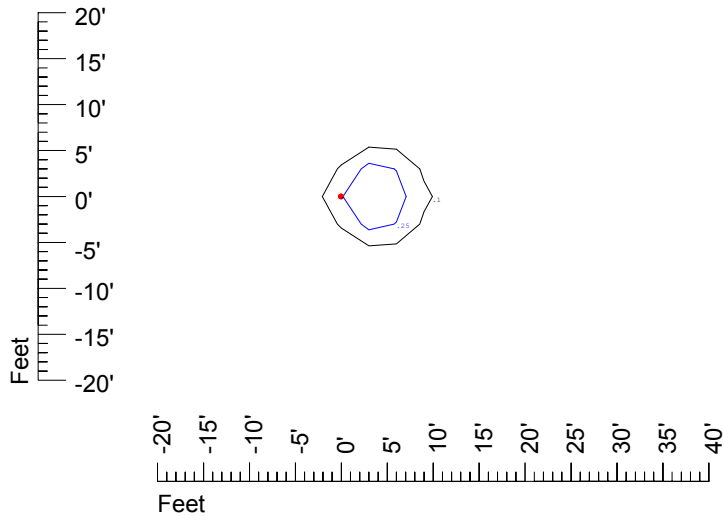

Isoline values — 0.1 fc — 0.25 fc — 0.5 fc — 1.0 fc — 2.0 fc

Mounting height 7' Tilt 0°

Mounting height 7' Tilt 30°

Mounting height 7' Tilt 15°

Mounting height 7' Tilt 45°

IES Photometric files C9718

Isoline template 9' mounting height

Isoline values — 0.1 fc — 0.25 fc — 0.5 fc — 1.0 fc — 2.0 fc

Mounting height 9' Tilt 0°

Mounting height 9' Tilt 30°

Mounting height 9' Tilt 15°

Mounting height 9' Tilt 45°

IES Photometric files C9718

Isoline template 11' mounting height

Isoline values — 0.1 fc — 0.25 fc — 0.5 fc — 1.0 fc — 2.0 fc

Mounting height 11' Tilt 0°

Mounting height 11' Tilt 30°

Mounting height 11' Tilt 15°

Mounting height 11' Tilt 45°

IES Photometric files C9718

Isoline template 15' mounting height

Isoline values — 0.1 fc — 0.25 fc — 0.5 fc — 1.0 fc — 2.0 fc

Mounting height 15' Tilt 0°

Mounting height 15' Tilt 30°

Mounting height 15' Tilt 15°

Mounting height 15' Tilt 45°