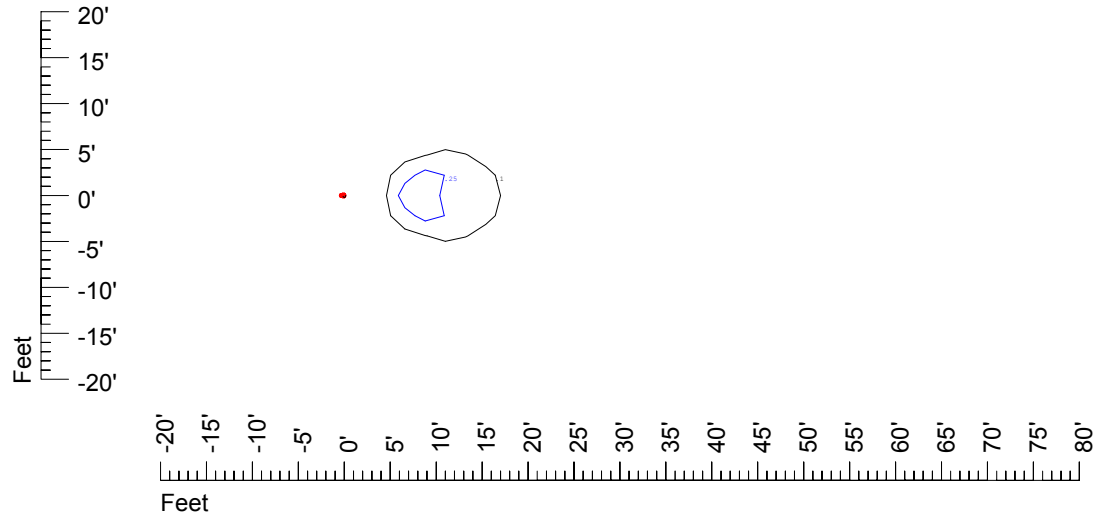

Isoline values — 0.1 fc — 0.25 fc — 0.5 fc — 1.0 fc — 2.0 fc

Mounting height 7' Tilt 0°

Mounting height 7' Tilt 30°

Mounting height 7' Tilt 15°

Mounting height 7' Tilt 45°

IES Photometric files C9718

Isoline template 9' mounting height

Isoline values — 0.1 fc — 0.25 fc — 0.5 fc — 1.0 fc — 2.0 fc

Mounting height 9' Tilt 0°

Mounting height 9' Tilt 30°

Mounting height 9' Tilt 15°

Mounting height 9' Tilt 45°

IES Photometric files C9718

Isoline template 11' mounting height

Isoline values — 0.1 fc — 0.25 fc — 0.5 fc — 1.0 fc — 2.0 fc

Mounting height 11' Tilt 0°

Mounting height 11' Tilt 30°

Mounting height 11' Tilt 15°

Mounting height 11' Tilt 45°

IES Photometric files C9718

Isoline template 15' mounting height

Isoline values — 0.1 fc — 0.25 fc — 0.5 fc — 1.0 fc — 2.0 fc

Mounting height 15' Tilt 0°

Mounting height 15' Tilt 30°

Mounting height 15' Tilt 15°

Mounting height 15' Tilt 45°