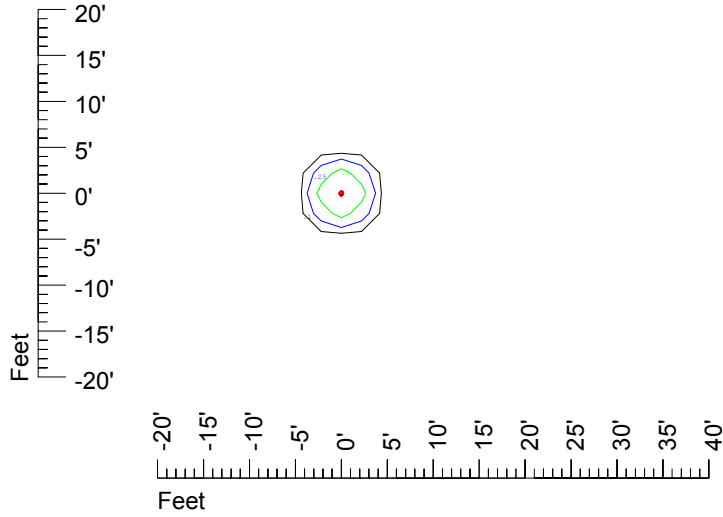

IES File: C9718**Lighting level in fc / Distance in feet**Vertical plan 0° to 180°
Horizontal plan 0°

— 2 fc — 1 fc — 0.5 fc — 0.25 fc — 0.1 fc

IES Photometric files C9718

Isoline template 7' mounting height

Isoline values — 0.1 fc — 0.25 fc — 0.5 fc — 1.0 fc — 2.0 fc

Mounting height 7' Tilt 0°

Mounting height 7' Tilt 30°

Mounting height 7' Tilt 15°

Mounting height 7' Tilt 45°

IES Photometric files C9718

Isoline template 9' mounting height

Isoline values — 0.1 fc — 0.25 fc — 0.5 fc — 1.0 fc — 2.0 fc

Mounting height 9' Tilt 0°

Mounting height 9' Tilt 30°

Mounting height 9' Tilt 15°

Mounting height 9' Tilt 45°

IES Photometric files C9718

Isoline template 11' mounting height

Isoline values — 0.1 fc — 0.25 fc — 0.5 fc — 1.0 fc — 2.0 fc

Mounting height 11' Tilt 0°

Mounting height 11' Tilt 30°

Mounting height 11' Tilt 15°

Mounting height 11' Tilt 45°

IES Photometric files C9718

Isoline template 15' mounting height