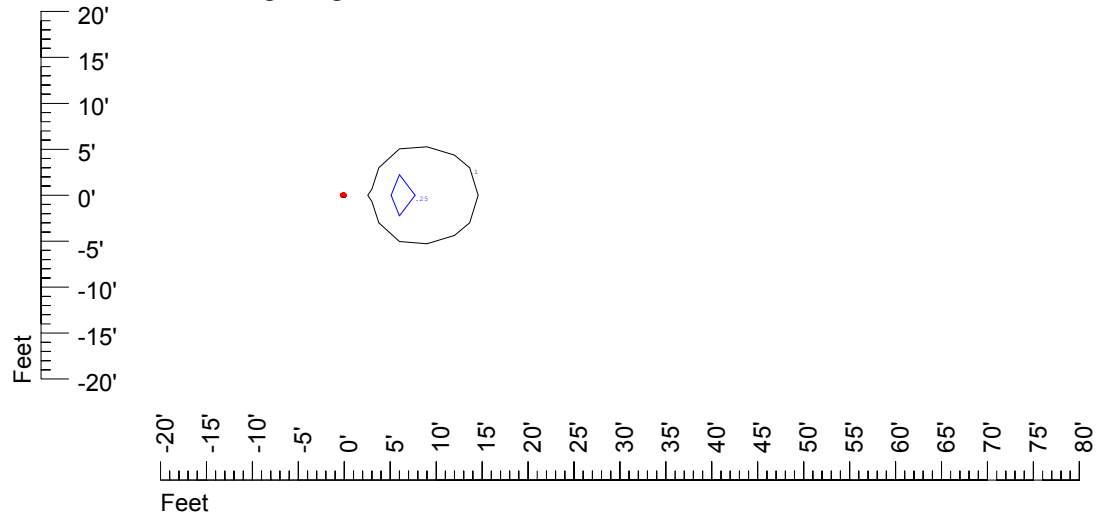

Isoline values — 0.1 fc — 0.25 fc — 0.5 fc — 1.0 fc — 2.0 fc

Mounting height 9' Tilt 0°

Mounting height 9' Tilt 30°

Mounting height 9' Tilt 15°

Mounting height 9' Tilt 45°

IES Photometric files C9718

Isoline template 11' mounting height

Isoline values — 0.1 fc — 0.25 fc — 0.5 fc — 1.0 fc — 2.0 fc

Mounting height 11' Tilt 0°

Mounting height 11' Tilt 30°

Mounting height 11' Tilt 15°

Mounting height 11' Tilt 45°

IES Photometric files C9718

Isoline template 15' mounting height

Isoline values — 0.1 fc — 0.25 fc — 0.5 fc — 1.0 fc — 2.0 fc

Mounting height 15' Tilt 0°

Mounting height 15' Tilt 30°

Mounting height 15' Tilt 15°

Mounting height 15' Tilt 45°