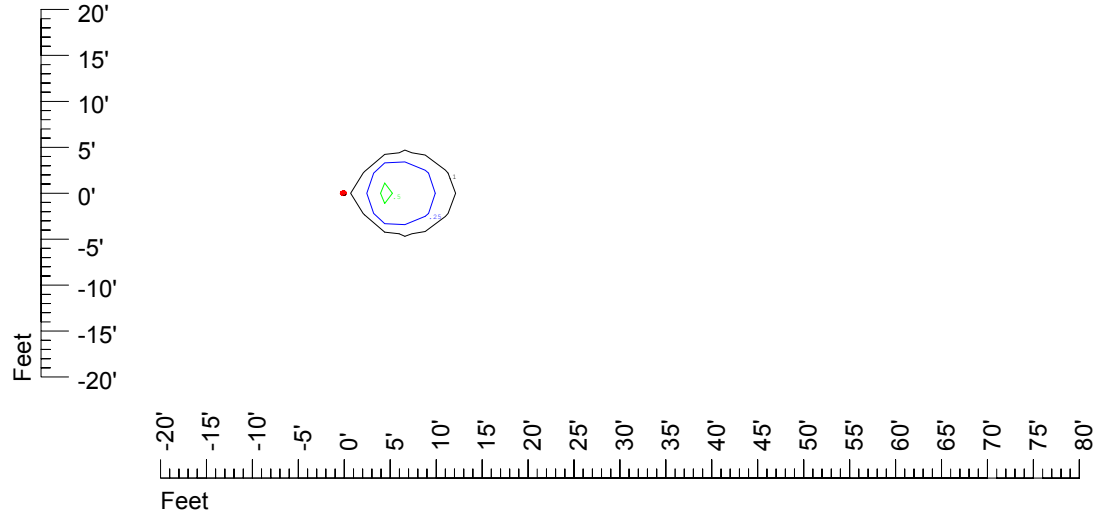

Isoline values — 0.1 fc — 0.25 fc — 0.5 fc — 1.0 fc — 2.0 fc

Mounting height 7' Tilt 0°

Mounting height 7' Tilt 30°

Mounting height 7' Tilt 15°

Mounting height 7' Tilt 45°

IES Photometric files C9718

Isoline template 9' mounting height

Isoline values — 0.1 fc — 0.25 fc — 0.5 fc — 1.0 fc — 2.0 fc

Mounting height 9' Tilt 0°

Mounting height 9' Tilt 30°

Mounting height 9' Tilt 15°

Mounting height 9' Tilt 45°

IES Photometric files C9718

Isoline template 11' mounting height

Isoline values — 0.1 fc — 0.25 fc — 0.5 fc — 1.0 fc — 2.0 fc

Mounting height 11' Tilt 0°

Mounting height 11' Tilt 30°

Mounting height 11' Tilt 15°

Mounting height 11' Tilt 45°

IES Photometric files C9718

Isoline template 15' mounting height

Isoline values — 0.1 fc — 0.25 fc — 0.5 fc — 1.0 fc — 2.0 fc

Mounting height 15' Tilt 0°

Mounting height 15' Tilt 30°

Mounting height 15' Tilt 15°

Mounting height 15' Tilt 45°