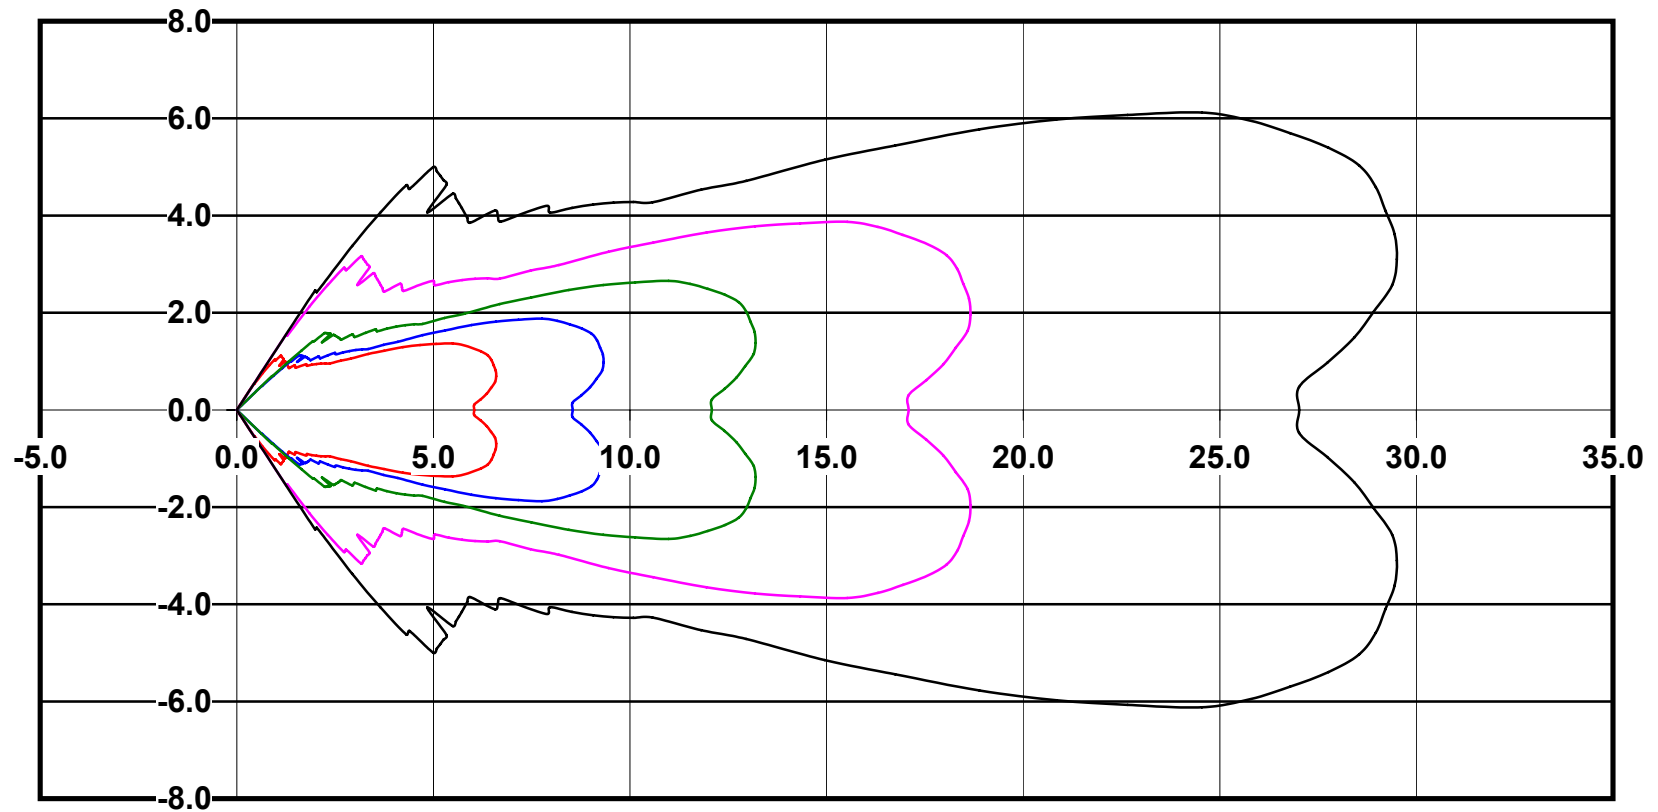

IES File: C9718**Lighting level in fc / Distance in feet**Vertical plan 0° to 180°
Horizontal plan 0°

— 2 fc — 1 fc — 0.5 fc — 0.25 fc — 0.1 fc

IES Photometric files C9718

Isoline template 7' mounting height

Isoline values — 0.1 fc — 0.25 fc — 0.5 fc — 1.0 fc — 2.0 fc

Mounting height 7' Tilt 0°

Mounting height 7' Tilt 30°

Mounting height 7' Tilt 15°

Mounting height 7' Tilt 45°

IES Photometric files C9718

Isoline template 9' mounting height

Isoline values — 0.1 fc — 0.25 fc — 0.5 fc — 1.0 fc — 2.0 fc

Mounting height 9' Tilt 0°

Mounting height 9' Tilt 30°

Mounting height 9' Tilt 15°

Mounting height 9' Tilt 45°

IES Photometric files C9718

Isoline template 11' mounting height

Isoline values — 0.1 fc — 0.25 fc — 0.5 fc — 1.0 fc — 2.0 fc

Mounting height 15' Tilt 0°

Mounting height 15' Tilt 30°

Mounting height 15' Tilt 15°

Mounting height 15' Tilt 45°