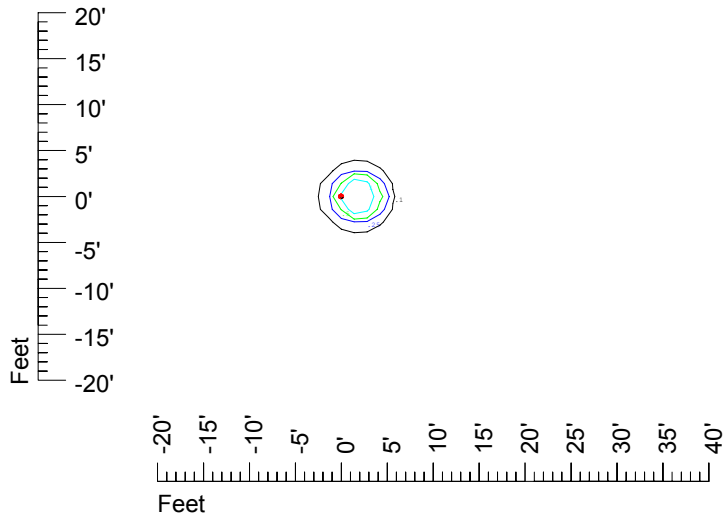

IES File: C9718**Lighting level in fc / Distance in feet**Vertical plan 0° to 180°
Horizontal plan 0°

— 2 fc — 1 fc — 0.5 fc — 0.25 fc — 0.1 fc

IES Photometric files C9718

Isoline template 7' mounting height

Isoline values — 0.1 fc — 0.25 fc — 0.5 fc — 1.0 fc — 2.0 fc

Mounting height 7' Tilt 0°

Mounting height 7' Tilt 30°

Mounting height 7' Tilt 15°

Mounting height 7' Tilt 45°

IES Photometric files C9718

Isoline template 9' mounting height

Isoline values — 0.1 fc — 0.25 fc — 0.5 fc — 1.0 fc — 2.0 fc

Mounting height 9' Tilt 0°

Mounting height 9' Tilt 30°

Mounting height 9' Tilt 15°

Mounting height 9' Tilt 45°

IES Photometric files C9718

Isoline template 11' mounting height

Isoline values — 0.1 fc — 0.25 fc — 0.5 fc — 1.0 fc — 2.0 fc

Mounting height 11' Tilt 0°

Mounting height 11' Tilt 30°

Mounting height 11' Tilt 15°

Mounting height 11' Tilt 45°

IES Photometric files C9718

Isoline template 15' mounting height