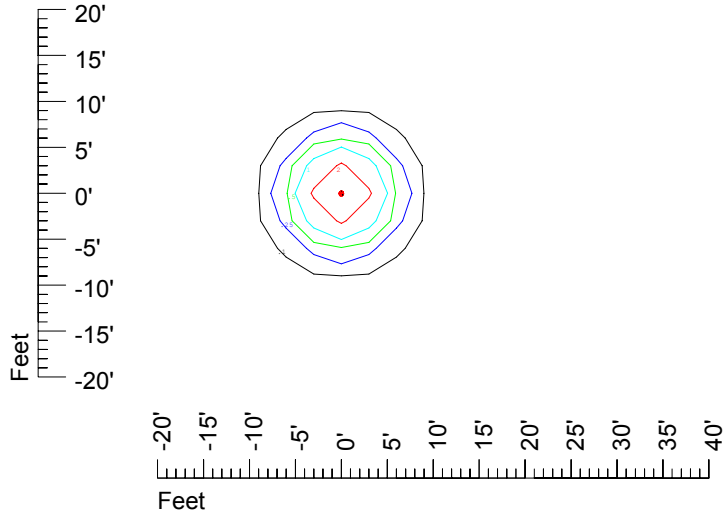

Isoline values — 0.1 fc — 0.25 fc — 0.5 fc — 1.0 fc — 2.0 fc

Mounting height 7' Tilt 0°

Mounting height 7' Tilt 30°

Mounting height 7' Tilt 15°

Mounting height 7' Tilt 45°

IES Photometric files C9563

Isoline template at 9' mounting height

Isoline values — 0.1 fc — 0.25 fc — 0.5 fc — 1.0 fc — 2.0 fc

Mounting height 9' Tilt 0°

Mounting height 9' Tilt 30°

Mounting height 9' Tilt 15°

Mounting height 9' Tilt 45°

IES Photometric files C9563

Isoline template 11' mounting height

Isoline values — 0.1 fc — 0.25 fc — 0.5 fc — 1.0 fc — 2.0 fc

Mounting height 11' Tilt 0°

Mounting height 11' Tilt 30°

Mounting height 11' Tilt 15°

Mounting height 11' Tilt 45°

IES Photometric files C9563

Isoline template 15' mounting height

Isoline values — 0.1 fc — 0.25 fc — 0.5 fc — 1.0 fc — 2.0 fc

Mounting height 15' Tilt 0°

Mounting height 15' Tilt 30°

Mounting height 15' Tilt 15°

Mounting height 15' Tilt 45°

IES Photometric files C9563

Isoline template 20' mounting height