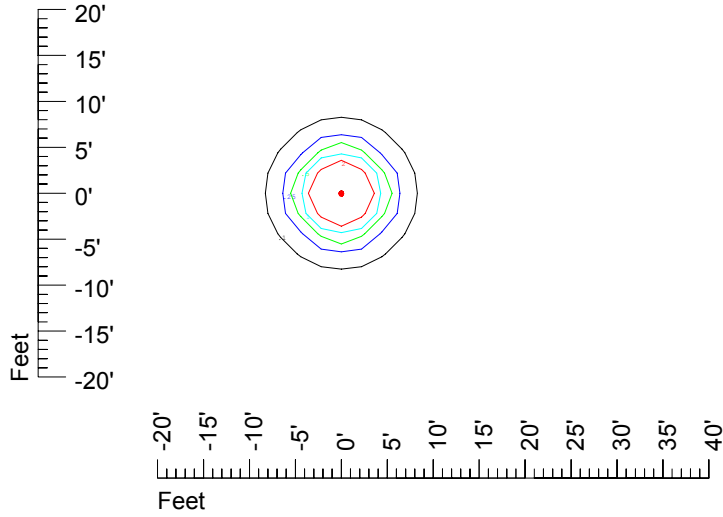

IES File: C9563

Lighting level in fc / Distance in feet

Vertical plan 0° to 180°
Horizontal plan 0°

— 2 fc — 1 fc — 0.5 fc — 0.25 fc — 0.1 fc

IES Photometric files C9563

Isoline template at 7' mounting height

Isoline values — 0.1 fc — 0.25 fc — 0.5 fc — 1.0 fc — 2.0 fc

Mounting height 7' Tilt 0°

Mounting height 7' Tilt 30°

Mounting height 7' Tilt 15°

Mounting height 7' Tilt 45°

IES Photometric files C9563

Isoline template at 9' mounting height

Isoline values — 0.1 fc — 0.25 fc — 0.5 fc — 1.0 fc — 2.0 fc

Mounting height 9' Tilt 0°

Mounting height 9' Tilt 30°

Mounting height 9' Tilt 15°

Mounting height 9' Tilt 45°

IES Photometric files C9563

Isoline template 11' mounting height

Isoline values — 0.1 fc — 0.25 fc — 0.5 fc — 1.0 fc — 2.0 fc

Mounting height 11' Tilt 0°

Mounting height 11' Tilt 30°

Mounting height 11' Tilt 15°

Mounting height 11' Tilt 45°

IES Photometric files C9563

Isoline template 15' mounting height