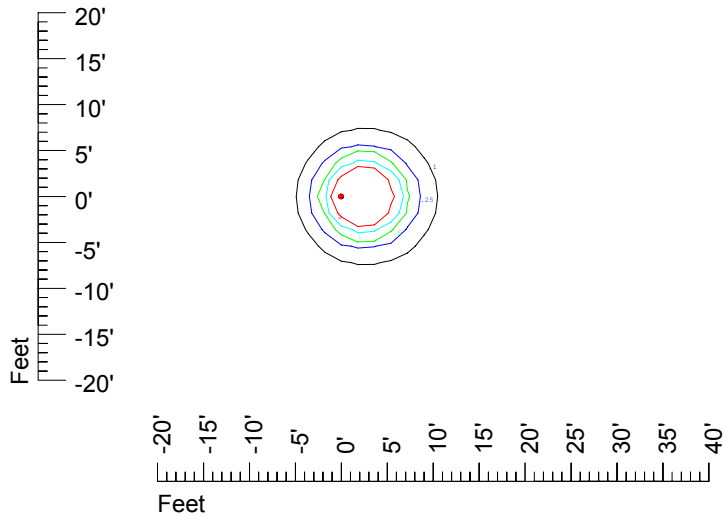

Isoline values — 0.1 fc — 0.25 fc — 0.5 fc — 1.0 fc — 2.0 fc

Mounting height 7' Tilt 0°

Mounting height 7' Tilt 30°

Mounting height 7' Tilt 15°

Mounting height 7' Tilt 45°

IES Photometric files C9563

Isoline template at 9' mounting height

Isoline values — 0.1 fc — 0.25 fc — 0.5 fc — 1.0 fc — 2.0 fc

Mounting height 9' Tilt 0°

Mounting height 9' Tilt 30°

Mounting height 9' Tilt 15°

Mounting height 9' Tilt 45°

IES Photometric files C9563

Isoline template 11' mounting height

Isoline values — 0.1 fc — 0.25 fc — 0.5 fc — 1.0 fc — 2.0 fc

Mounting height 11' Tilt 0°

Mounting height 11' Tilt 30°

Mounting height 11' Tilt 15°

Mounting height 11' Tilt 45°

IES Photometric files C9563

Isoline template 15' mounting height