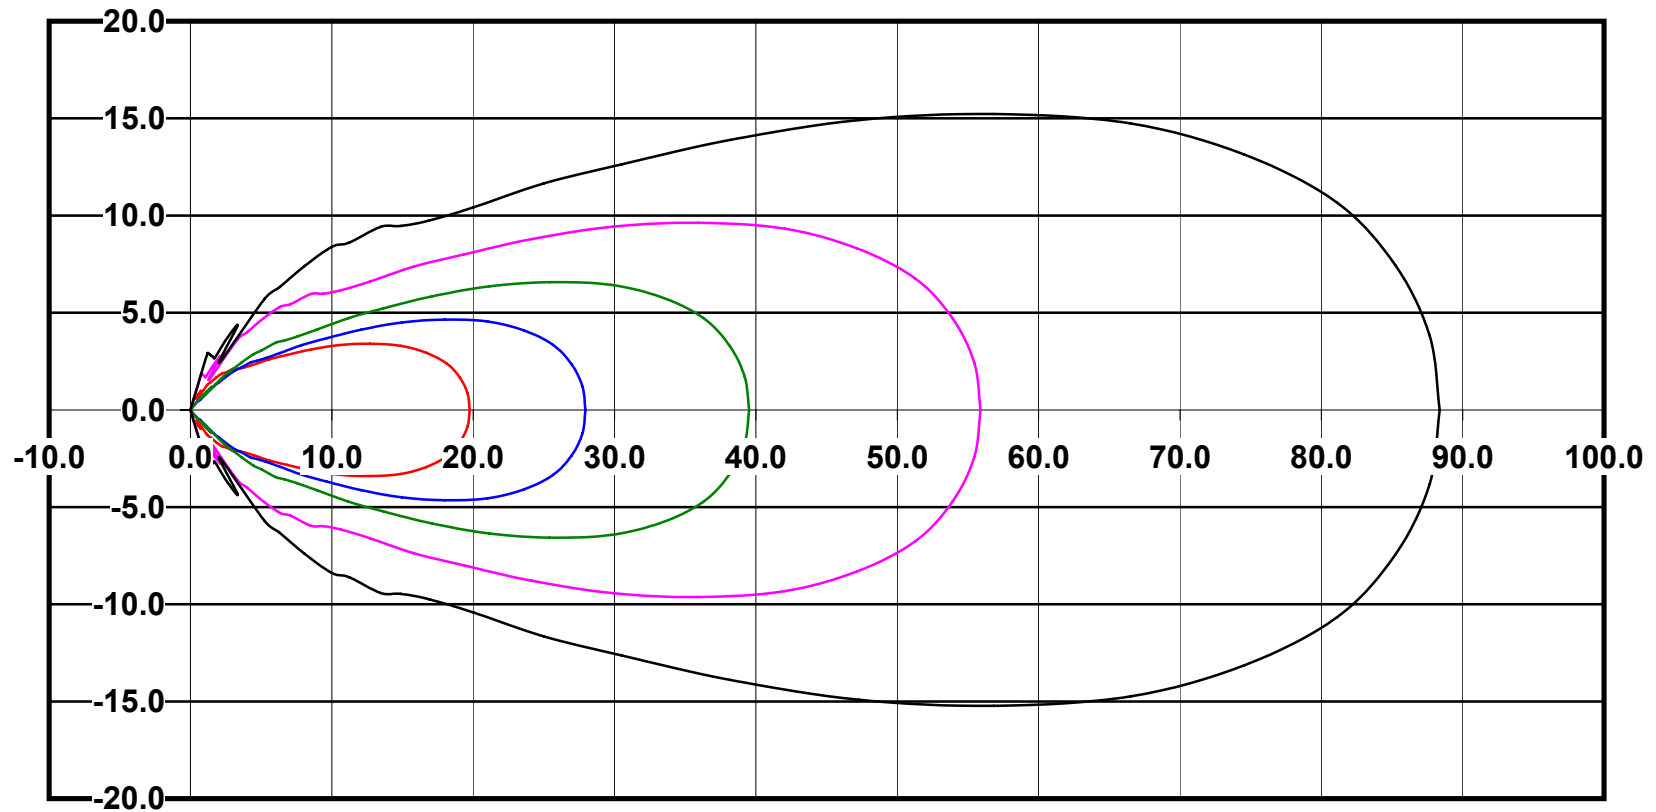

IES File: C9563

Lighting level in fc / Distance in feet

Vertical plan 0° to 180°
Horizontal plan 0°

— 2 fc — 1 fc — 0.5 fc — 0.25 fc — 0.1 fc

IES Photometric files C9563

Isoline template at 7' mounting height

Isoline values — 0.1 fc — 0.25 fc — 0.5 fc — 1.0 fc — 2.0 fc

Mounting height 7' Tilt 0°

Mounting height 7' Tilt 30°

Mounting height 7' Tilt 15°

Mounting height 7' Tilt 45°

IES Photometric files C9563

Isoline template at 9' mounting height