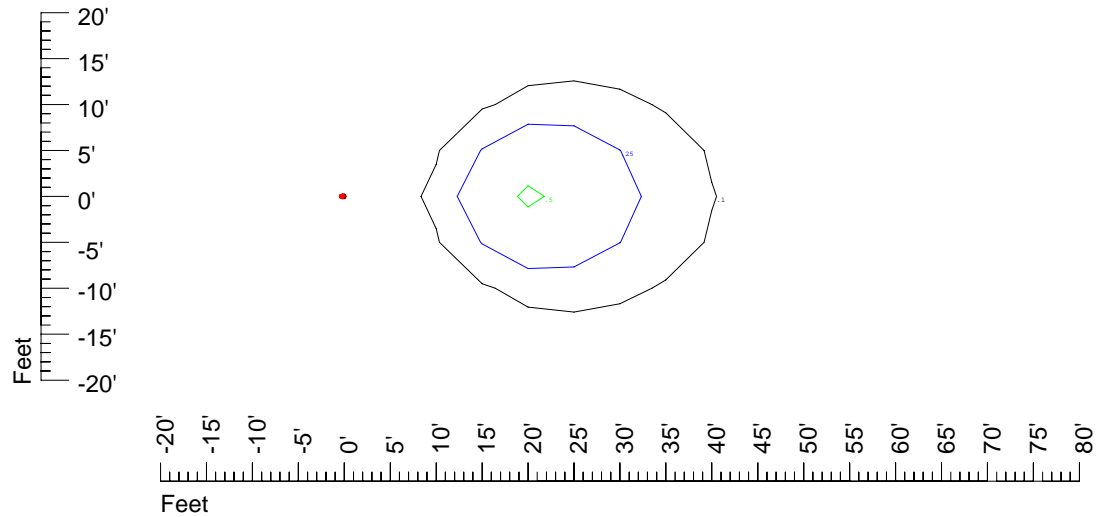

Isoline values — 0.1 fc — 0.25 fc — 0.5 fc — 1.0 fc — 2.0 fc

Mounting height 15' Tilt 0°

Mounting height 15' Tilt 30°

Mounting height 15' Tilt 15°

Mounting height 15' Tilt 45°

IES Photometric files C9563

Isoline template 20' mounting height

Isoline values — 0.1 fc — 0.25 fc — 0.5 fc — 1.0 fc — 2.0 fc

Mounting height 20' Tilt 0°

Mounting height 20' Tilt 30°

Mounting height 20' Tilt 15°

Mounting height 20' Tilt 45°

IES Photometric files C9563

Isoline template 25' mounting height

Isoline values — 0.1 fc — 0.25 fc — 0.5 fc — 1.0 fc — 2.0 fc

Mounting height 25' Tilt 0°

Mounting height 25' Tilt 30°

Mounting height 25' Tilt 15°

Mounting height 25' Tilt 45°

IES Photometric files C9563

Isoline template 30' mounting height

Isoline values — 0.1 fc — 0.25 fc — 0.5 fc — 1.0 fc — 2.0 fc

Mounting height 30' Tilt 0°

Mounting height 30' Tilt 30°

Mounting height 30' Tilt 15°

Mounting height 30' Tilt 45°