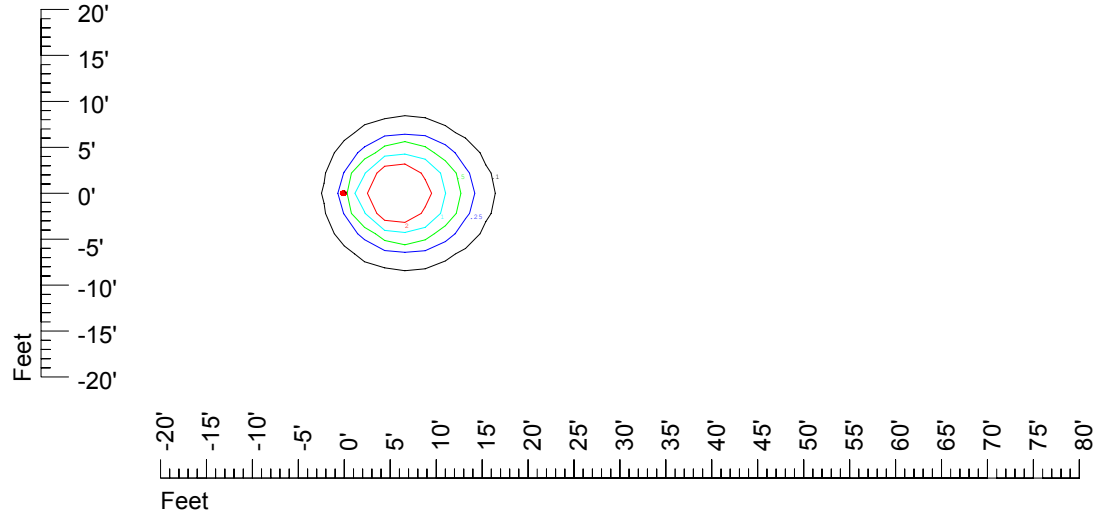

Isoline values — 0.1 fc — 0.25 fc — 0.5 fc — 1.0 fc — 2.0 fc

Mounting height 7' Tilt 0°

Mounting height 7' Tilt 30°

Mounting height 7' Tilt 15°

Mounting height 7' Tilt 45°

IES Photometric files C9563

Isoline template at 9' mounting height

Isoline values — 0.1 fc — 0.25 fc — 0.5 fc — 1.0 fc — 2.0 fc

Mounting height 9' Tilt 0°

Mounting height 9' Tilt 30°

Mounting height 9' Tilt 15°

Mounting height 9' Tilt 45°

IES Photometric files C9563

Isoline template 11' mounting height

Isoline values — 0.1 fc — 0.25 fc — 0.5 fc — 1.0 fc — 2.0 fc

Mounting height 11' Tilt 0°

Mounting height 11' Tilt 30°

Mounting height 11' Tilt 15°

Mounting height 11' Tilt 45°

IES Photometric files C9563

Isoline template 15' mounting height