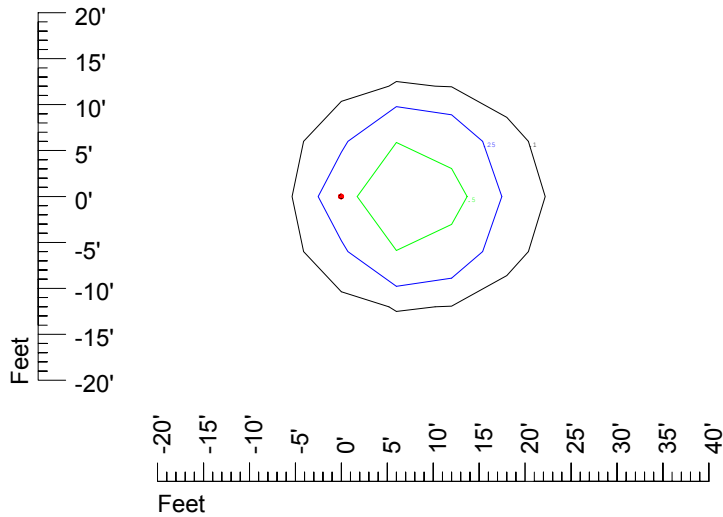

Isoline values — 0.1 fc — 0.25 fc — 0.5 fc — 1.0 fc — 2.0 fc

Mounting height 7' Tilt 0°

Mounting height 7' Tilt 30°

Mounting height 7' Tilt 15°

Mounting height 7' Tilt 45°

IES Photometric files C9563

Isoline template at 9' mounting height

Isoline values — 0.1 fc — 0.25 fc — 0.5 fc — 1.0 fc — 2.0 fc

Mounting height 20' Tilt 0°

Mounting height 20' Tilt 30°

Mounting height 20' Tilt 15°

Mounting height 20' Tilt 45°

IES Photometric files C9563

Isoline template 25' mounting height

Isoline values — 0.1 fc — 0.25 fc — 0.5 fc — 1.0 fc — 2.0 fc

Mounting height 25' Tilt 0°

Mounting height 25' Tilt 30°

Mounting height 25' Tilt 15°

Mounting height 25' Tilt 45°

IES Photometric files C9563

Isoline template 30' mounting height

Isoline values — 0.1 fc — 0.25 fc — 0.5 fc — 1.0 fc — 2.0 fc

Mounting height 30' Tilt 0°

Mounting height 30' Tilt 30°

Mounting height 30' Tilt 15°

Mounting height 30' Tilt 45°