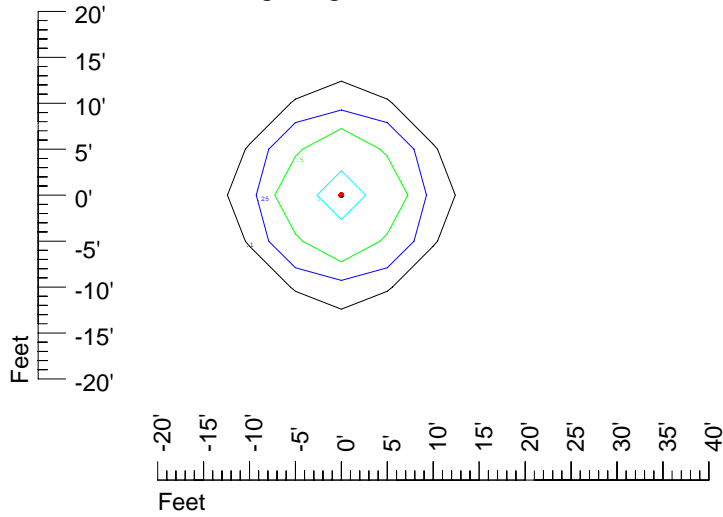

Isoline values — 0.1 fc — 0.25 fc — 0.5 fc — 1.0 fc — 2.0 fc

Mounting height 11' Tilt 0°

Mounting height 11' Tilt 30°

Mounting height 11' Tilt 15°

Mounting height 11' Tilt 45°

IES Photometric files C9563

Isoline template 15' mounting height

Isoline values — 0.1 fc — 0.25 fc — 0.5 fc — 1.0 fc — 2.0 fc

Mounting height 15' Tilt 0°

Mounting height 15' Tilt 30°

Mounting height 15' Tilt 15°

Mounting height 15' Tilt 45°

IES Photometric files C9563

Isoline template 20' mounting height

Isoline values — 0.1 fc — 0.25 fc — 0.5 fc — 1.0 fc — 2.0 fc

Mounting height 20' Tilt 0°

Mounting height 20' Tilt 30°

Mounting height 20' Tilt 15°

Mounting height 20' Tilt 45°

IES Photometric files C9563

Isoline template 25' mounting height

Isoline values — 0.1 fc — 0.25 fc — 0.5 fc — 1.0 fc — 2.0 fc

Mounting height 25' Tilt 0°

Mounting height 25' Tilt 30°

Mounting height 25' Tilt 15°

Mounting height 25' Tilt 45°

IES Photometric files C9563

Isoline template 30' mounting height