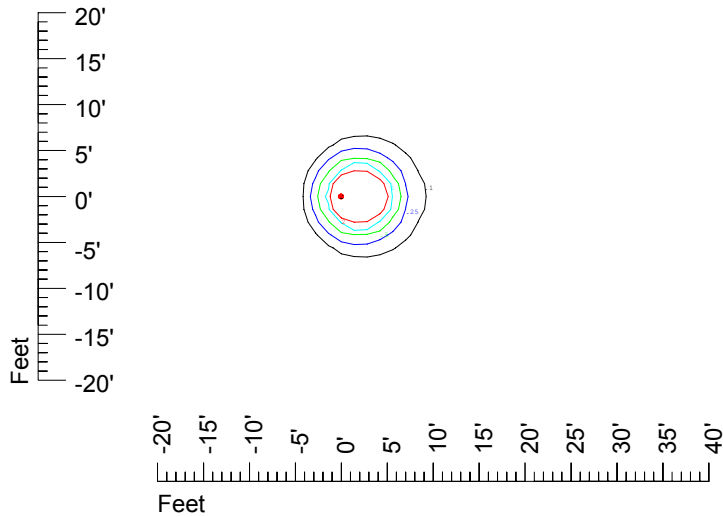

IES File: C9563

Lighting level in fc / Distance in feet

Vertical plan 0° to 180°
Horizontal plan 0°

— 2 fc — 1 fc — 0.5 fc — 0.25 fc — 0.1 fc

IES Photometric files C9563

Isoline template at 7' mounting height

Isoline values — 0.1 fc — 0.25 fc — 0.5 fc — 1.0 fc — 2.0 fc

Mounting height 7' Tilt 0°

Mounting height 7' Tilt 30°

Mounting height 7' Tilt 15°

Mounting height 7' Tilt 45°

IES Photometric files C9563

Isoline template at 9' mounting height

Isoline values — 0.1 fc — 0.25 fc — 0.5 fc — 1.0 fc — 2.0 fc

Mounting height 9' Tilt 0°

Mounting height 9' Tilt 30°

Mounting height 9' Tilt 15°

Mounting height 9' Tilt 45°

IES Photometric files C9563

Isoline template 11' mounting height

Isoline values — 0.1 fc — 0.25 fc — 0.5 fc — 1.0 fc — 2.0 fc

Mounting height 11' Tilt 0°

Mounting height 11' Tilt 30°

Mounting height 11' Tilt 15°

Mounting height 11' Tilt 45°

IES Photometric files C9563

Isoline template 15' mounting height