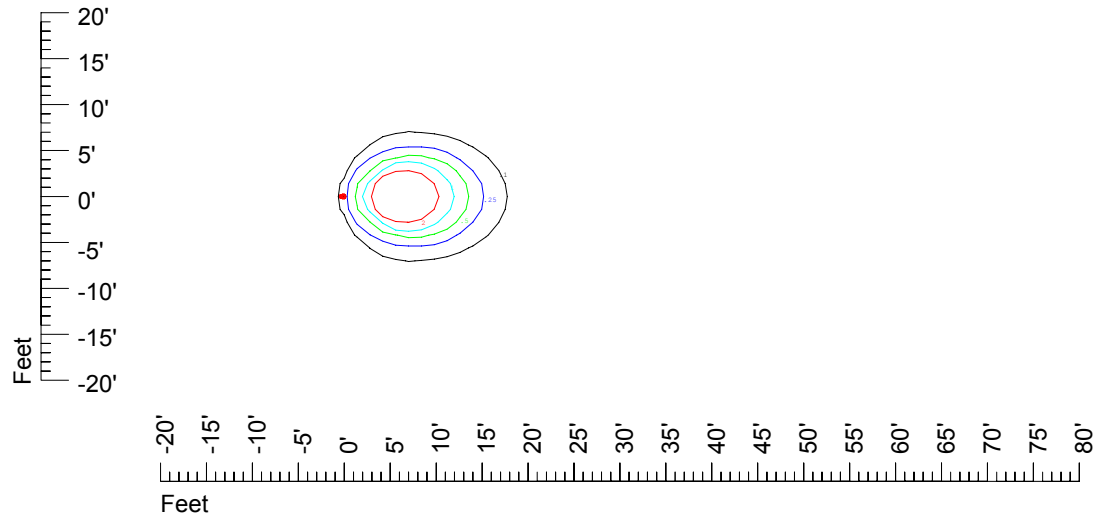

IES File: C9563

Lighting level in fc / Distance in feet

Vertical plan 0° to 180°
Horizontal plan 0°

— 2 fc — 1 fc — 0.5 fc — 0.25 fc — 0.1 fc

IES Photometric files C9563

Isoline template at 7' mounting height

Isoline values — 0.1 fc — 0.25 fc — 0.5 fc — 1.0 fc — 2.0 fc

Mounting height 7' Tilt 0°

Mounting height 7' Tilt 30°

Mounting height 7' Tilt 15°

Mounting height 7' Tilt 45°

IES Photometric files C9563

Isoline template at 9' mounting height

Isoline values — 0.1 fc — 0.25 fc — 0.5 fc — 1.0 fc — 2.0 fc

Mounting height 9' Tilt 0°

Mounting height 9' Tilt 30°

Mounting height 9' Tilt 15°

Mounting height 9' Tilt 45°

IES Photometric files C9563

Isoline template 11' mounting height