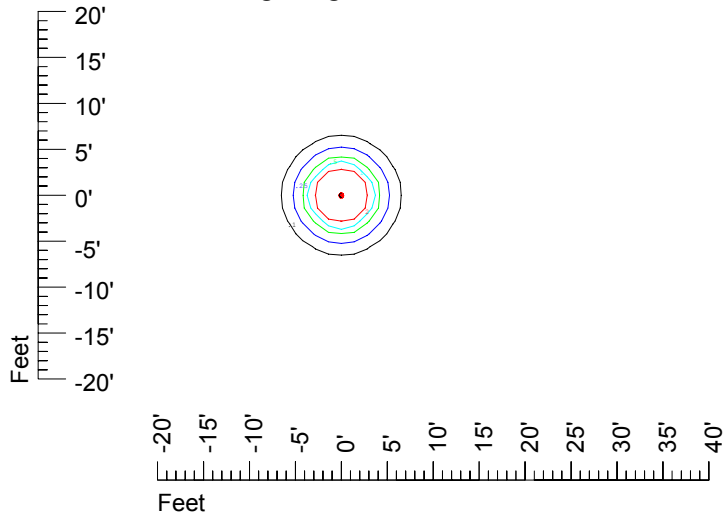

IES File: C9563

Lighting level in fc / Distance in feet

Vertical plan 0° to 180°
Horizontal plan 0°

— 2 fc — 1 fc — 0.5 fc — 0.25 fc — 0.1 fc

IES Photometric files C9563

Isoline template at 7' mounting height

Isoline values — 0.1 fc — 0.25 fc — 0.5 fc — 1.0 fc — 2.0 fc

Mounting height 7' Tilt 0°

Mounting height 7' Tilt 30°

Mounting height 7' Tilt 15°

Mounting height 7' Tilt 45°

IES Photometric files C9563

Isoline template at 9' mounting height

Isoline values — 0.1 fc — 0.25 fc — 0.5 fc — 1.0 fc — 2.0 fc

Mounting height 9' Tilt 0°

Mounting height 9' Tilt 30°

Mounting height 9' Tilt 15°

Mounting height 9' Tilt 45°

IES Photometric files C9563

Isoline template 11' mounting height

Isoline values — 0.1 fc — 0.25 fc — 0.5 fc — 1.0 fc — 2.0 fc

Mounting height 20' Tilt 0°

Mounting height 20' Tilt 30°

Mounting height 20' Tilt 15°

Mounting height 20' Tilt 45°

IES Photometric files C9563

Isoline template 25' mounting height