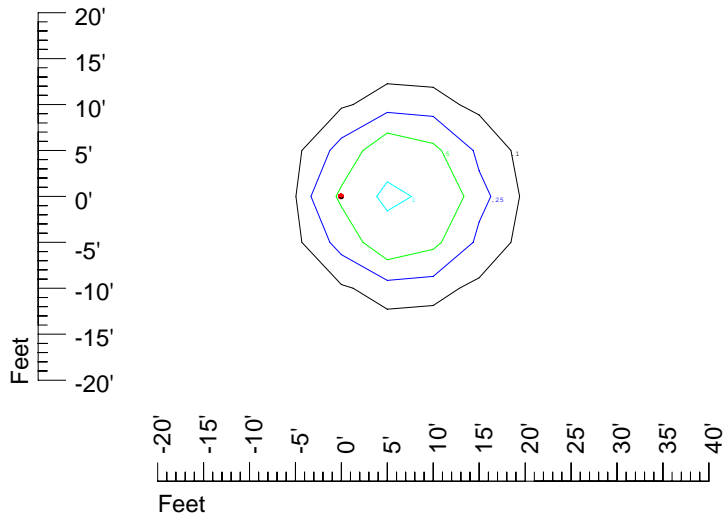

Isoline values — 0.1 fc — 0.25 fc — 0.5 fc — 1.0 fc — 2.0 fc

Mounting height 11' Tilt 0°

Mounting height 11' Tilt 30°

Mounting height 11' Tilt 15°

Mounting height 11' Tilt 45°

IES Photometric files C9563

Isoline template 15' mounting height

Isoline values — 0.1 fc — 0.25 fc — 0.5 fc — 1.0 fc — 2.0 fc

Mounting height 15' Tilt 0°

Mounting height 15' Tilt 30°

Mounting height 15' Tilt 15°

Mounting height 15' Tilt 45°

IES Photometric files C9563

Isoline template 20' mounting height

Isoline values — 0.1 fc — 0.25 fc — 0.5 fc — 1.0 fc — 2.0 fc

Mounting height 20' Tilt 0°

Mounting height 20' Tilt 30°

Mounting height 20' Tilt 15°

Mounting height 20' Tilt 45°

IES Photometric files C9563

Isoline template 25' mounting height

Isoline values — 0.1 fc — 0.25 fc — 0.5 fc — 1.0 fc — 2.0 fc

Mounting height 25' Tilt 0°

Mounting height 25' Tilt 30°

Mounting height 25' Tilt 15°

Mounting height 25' Tilt 45°

IES Photometric files C9563

Isoline template 30' mounting height