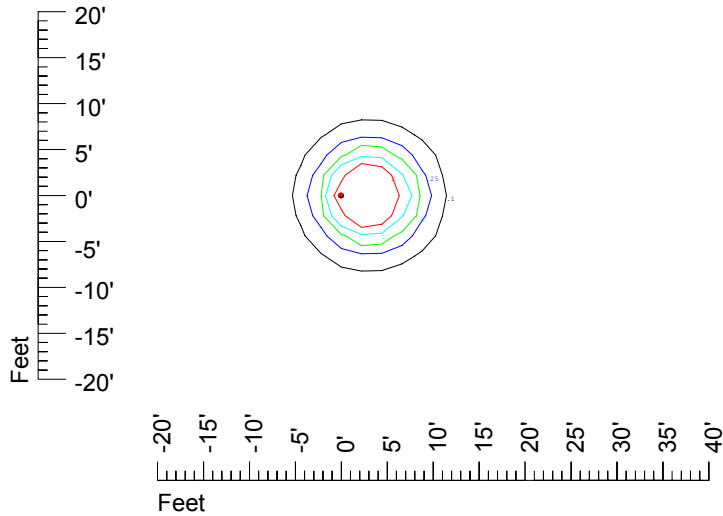

Isoline values — 0.1 fc — 0.25 fc — 0.5 fc — 1.0 fc — 2.0 fc

Mounting height 7' Tilt 0°

Mounting height 7' Tilt 30°

Mounting height 7' Tilt 15°

Mounting height 7' Tilt 45°

IES Photometric files C9563

Isoline template at 9' mounting height

Isoline values — 0.1 fc — 0.25 fc — 0.5 fc — 1.0 fc — 2.0 fc

Mounting height 9' Tilt 0°

Mounting height 9' Tilt 30°

Mounting height 9' Tilt 15°

Mounting height 9' Tilt 45°

IES Photometric files C9563

Isoline template 11' mounting height

Isoline values — 0.1 fc — 0.25 fc — 0.5 fc — 1.0 fc — 2.0 fc

Mounting height 11' Tilt 0°

Mounting height 11' Tilt 30°

Mounting height 11' Tilt 15°

Mounting height 11' Tilt 45°

IES Photometric files C9563

Isoline template 15' mounting height

Isoline values — 0.1 fc — 0.25 fc — 0.5 fc — 1.0 fc — 2.0 fc

Mounting height 15' Tilt 0°

Mounting height 15' Tilt 30°

Mounting height 15' Tilt 15°

Mounting height 15' Tilt 45°

IES Photometric files C9563

Isoline template 20' mounting height