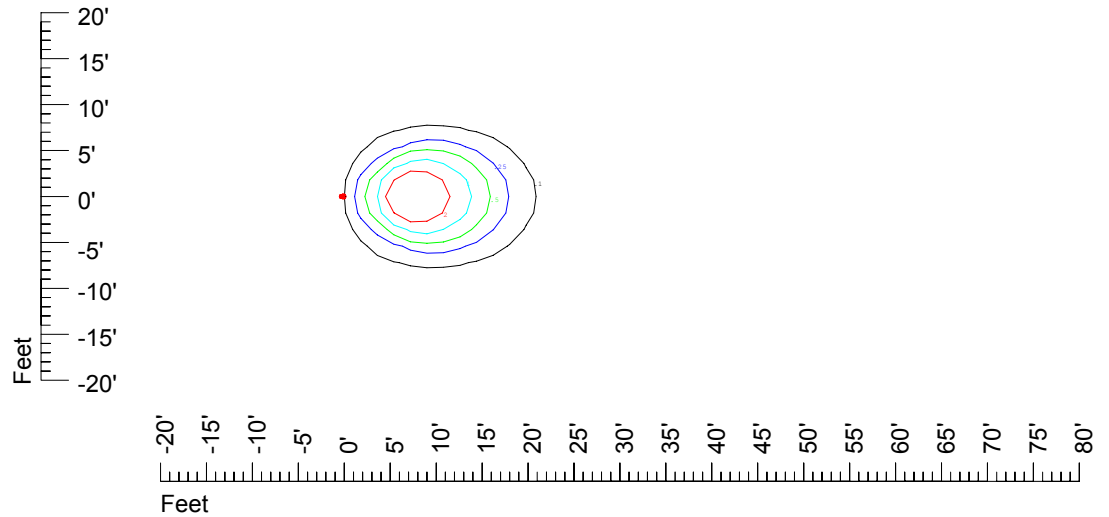

Isoline values — 0.1 fc — 0.25 fc — 0.5 fc — 1.0 fc — 2.0 fc

Mounting height 7' Tilt 0°

Mounting height 7' Tilt 30°

Mounting height 7' Tilt 15°

Mounting height 7' Tilt 45°

IES Photometric files C9563

Isoline template at 9' mounting height

Isoline values — 0.1 fc — 0.25 fc — 0.5 fc — 1.0 fc — 2.0 fc

Mounting height 9' Tilt 0°

Mounting height 9' Tilt 30°

Mounting height 9' Tilt 15°

Mounting height 9' Tilt 45°

IES Photometric files C9563

Isoline template 11' mounting height

Isoline values — 0.1 fc — 0.25 fc — 0.5 fc — 1.0 fc — 2.0 fc

Mounting height 11' Tilt 0°

Mounting height 11' Tilt 30°

Mounting height 11' Tilt 15°

Mounting height 11' Tilt 45°

IES Photometric files C9563

Isoline template 15' mounting height