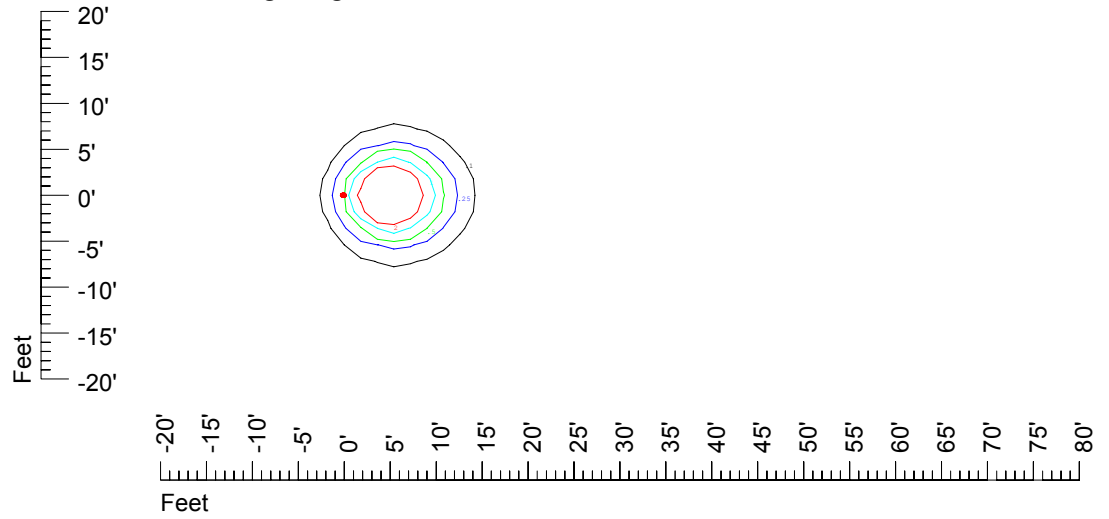

IES File: C9563

Lighting level in fc / Distance in feet

Vertical plan 0° to 180°
Horizontal plan 0°

— 2 fc — 1 fc — 0.5 fc — 0.25 fc — 0.1 fc

IES Photometric files C9563

Isoline template at 7' mounting height

Isoline values — 0.1 fc — 0.25 fc — 0.5 fc — 1.0 fc — 2.0 fc

Mounting height 7' Tilt 0°

Mounting height 7' Tilt 30°

Mounting height 7' Tilt 15°

Mounting height 7' Tilt 45°

IES Photometric files C9563

Isoline template at 9' mounting height

Isoline values — 0.1 fc — 0.25 fc — 0.5 fc — 1.0 fc — 2.0 fc

Mounting height 9' Tilt 0°

Mounting height 9' Tilt 30°

Mounting height 9' Tilt 15°

Mounting height 9' Tilt 45°

IES Photometric files C9563

Isoline template 11' mounting height