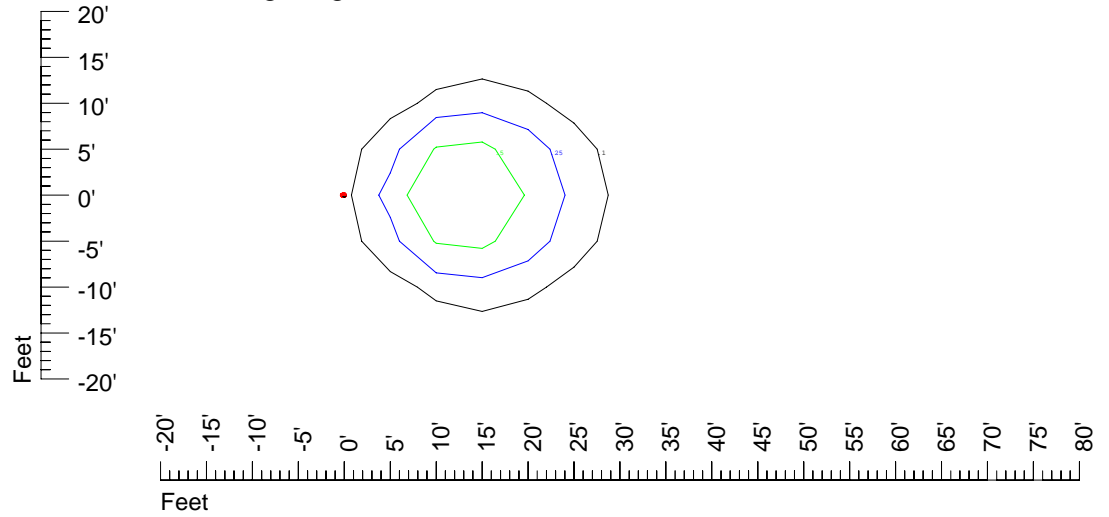

Isoline values — 0.1 fc — 0.25 fc — 0.5 fc — 1.0 fc — 2.0 fc

Mounting height 15' Tilt 0°

Mounting height 15' Tilt 30°

Mounting height 15' Tilt 15°

Mounting height 15' Tilt 45°

IES Photometric files C9563

Isoline template 20' mounting height

Isoline values — 0.1 fc — 0.25 fc — 0.5 fc — 1.0 fc — 2.0 fc

Mounting height 20' Tilt 0°

Mounting height 20' Tilt 30°

Mounting height 20' Tilt 15°

Mounting height 20' Tilt 45°

IES Photometric files C9563

Isoline template 25' mounting height

Isoline values — 0.1 fc — 0.25 fc — 0.5 fc — 1.0 fc — 2.0 fc

Mounting height 25' Tilt 0°

Mounting height 25' Tilt 30°

Mounting height 25' Tilt 15°

Mounting height 25' Tilt 45°

IES Photometric files C9563

Isoline template 30' mounting height