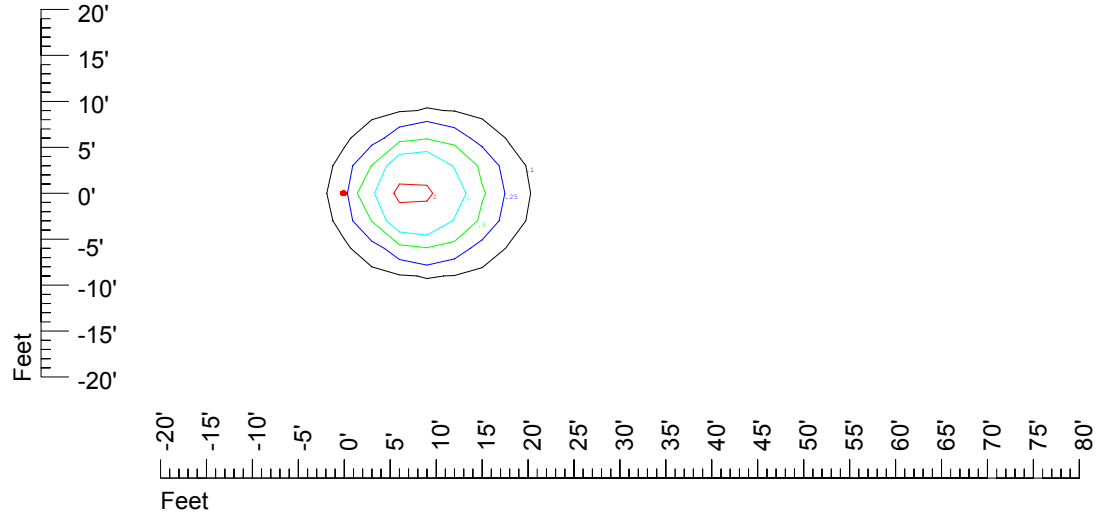

Isoline values — 0.1 fc — 0.25 fc — 0.5 fc — 1.0 fc — 2.0 fc

Mounting height 7' Tilt 0°

Mounting height 7' Tilt 30°

Mounting height 7' Tilt 15°

Mounting height 7' Tilt 45°

IES Photometric files C9563

Isoline template at 9' mounting height

Isoline values — 0.1 fc — 0.25 fc — 0.5 fc — 1.0 fc — 2.0 fc

Mounting height 9' Tilt 0°

Mounting height 9' Tilt 30°

Mounting height 9' Tilt 15°

Mounting height 9' Tilt 45°

IES Photometric files C9563

Isoline template 11' mounting height

Isoline values — 0.1 fc — 0.25 fc — 0.5 fc — 1.0 fc — 2.0 fc

Mounting height 11' Tilt 0°

Mounting height 11' Tilt 30°

Mounting height 11' Tilt 15°

Mounting height 11' Tilt 45°

IES Photometric files C9563

Isoline template 15' mounting height

Isoline values — 0.1 fc — 0.25 fc — 0.5 fc — 1.0 fc — 2.0 fc

Mounting height 15' Tilt 0°

Mounting height 15' Tilt 30°

Mounting height 15' Tilt 15°

Mounting height 15' Tilt 45°

IES Photometric files C9563

Isoline template 20' mounting height