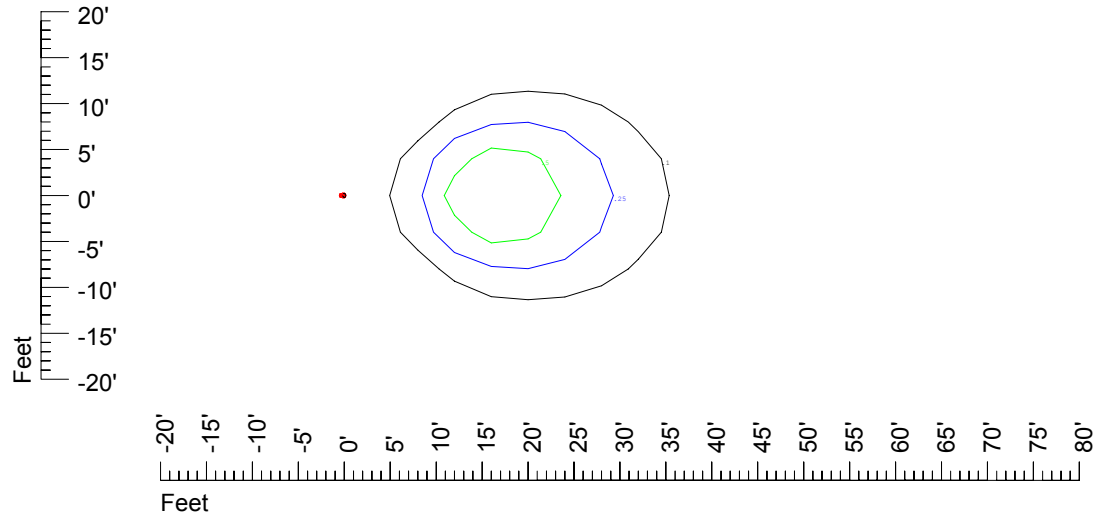

Isoline values — 0.1 fc — 0.25 fc — 0.5 fc — 1.0 fc — 2.0 fc

Mounting height 15' Tilt 0°

Mounting height 15' Tilt 30°

Mounting height 15' Tilt 15°

Mounting height 15' Tilt 45°

IES Photometric files C9563

Isoline template 20' mounting height

Isoline values — 0.1 fc — 0.25 fc — 0.5 fc — 1.0 fc — 2.0 fc

Mounting height 20' Tilt 0°

Mounting height 20' Tilt 30°

Mounting height 20' Tilt 15°

Mounting height 20' Tilt 45°

IES Photometric files C9563

Isoline template 25' mounting height

Isoline values — 0.1 fc — 0.25 fc — 0.5 fc — 1.0 fc — 2.0 fc

Mounting height 25' Tilt 0°

Mounting height 25' Tilt 30°

Mounting height 25' Tilt 15°

Mounting height 25' Tilt 45°

IES Photometric files C9563

Isoline template 30' mounting height