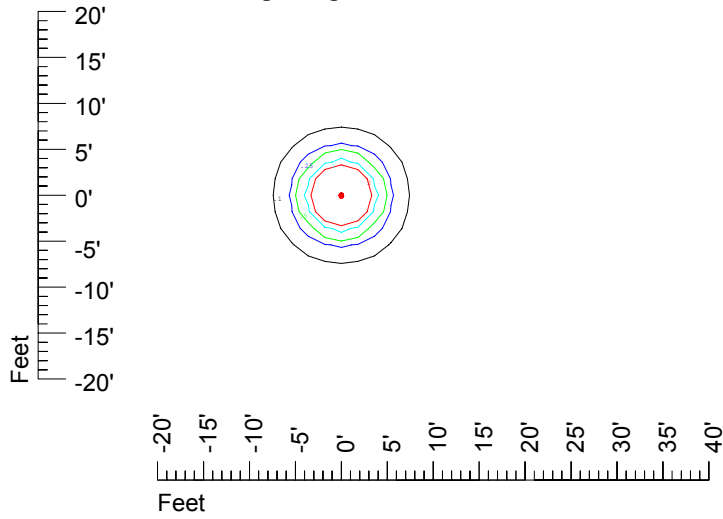

IES File: C9563

Lighting level in fc / Distance in feet

Vertical plan 0° to 180°
Horizontal plan 0°

— 2 fc — 1 fc — 0.5 fc — 0.25 fc — 0.1 fc

IES Photometric files C9563

Isoline template at 7' mounting height

Isoline values — 0.1 fc — 0.25 fc — 0.5 fc — 1.0 fc — 2.0 fc

Mounting height 7' Tilt 0°

Mounting height 7' Tilt 30°

Mounting height 7' Tilt 15°

Mounting height 7' Tilt 45°

IES Photometric files C9563

Isoline template at 9' mounting height

Isoline values — 0.1 fc — 0.25 fc — 0.5 fc — 1.0 fc — 2.0 fc

Mounting height 9' Tilt 0°

Mounting height 9' Tilt 30°

Mounting height 9' Tilt 15°

Mounting height 9' Tilt 45°

IES Photometric files C9563

Isoline template 11' mounting height

Isoline values — 0.1 fc — 0.25 fc — 0.5 fc — 1.0 fc — 2.0 fc

Mounting height 11' Tilt 0°

Mounting height 11' Tilt 30°

Mounting height 11' Tilt 15°

Mounting height 11' Tilt 45°

IES Photometric files C9563

Isoline template 15' mounting height