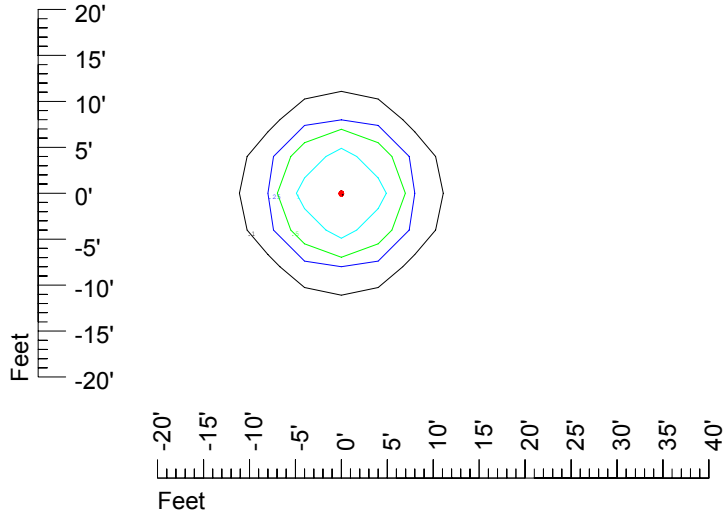

Isoline values — 0.1 fc — 0.25 fc — 0.5 fc — 1.0 fc — 2.0 fc

Mounting height 7' Tilt 0°

Mounting height 7' Tilt 30°

Mounting height 7' Tilt 15°

Mounting height 7' Tilt 45°

IES Photometric files C9563

Isoline template at 9' mounting height

Isoline values — 0.1 fc — 0.25 fc — 0.5 fc — 1.0 fc — 2.0 fc

Mounting height 11' Tilt 0°

Mounting height 11' Tilt 30°

Mounting height 11' Tilt 15°

Mounting height 11' Tilt 45°

IES Photometric files C9563

Isoline template 15' mounting height

Isoline values — 0.1 fc — 0.25 fc — 0.5 fc — 1.0 fc — 2.0 fc

Mounting height 15' Tilt 0°

Mounting height 15' Tilt 30°

Mounting height 15' Tilt 15°

Mounting height 15' Tilt 45°

IES Photometric files C9563

Isoline template 20' mounting height

Isoline values — 0.1 fc — 0.25 fc — 0.5 fc — 1.0 fc — 2.0 fc

Mounting height 20' Tilt 0°

Mounting height 20' Tilt 30°

Mounting height 20' Tilt 15°

Mounting height 20' Tilt 45°

IES Photometric files C9563

Isoline template 25' mounting height