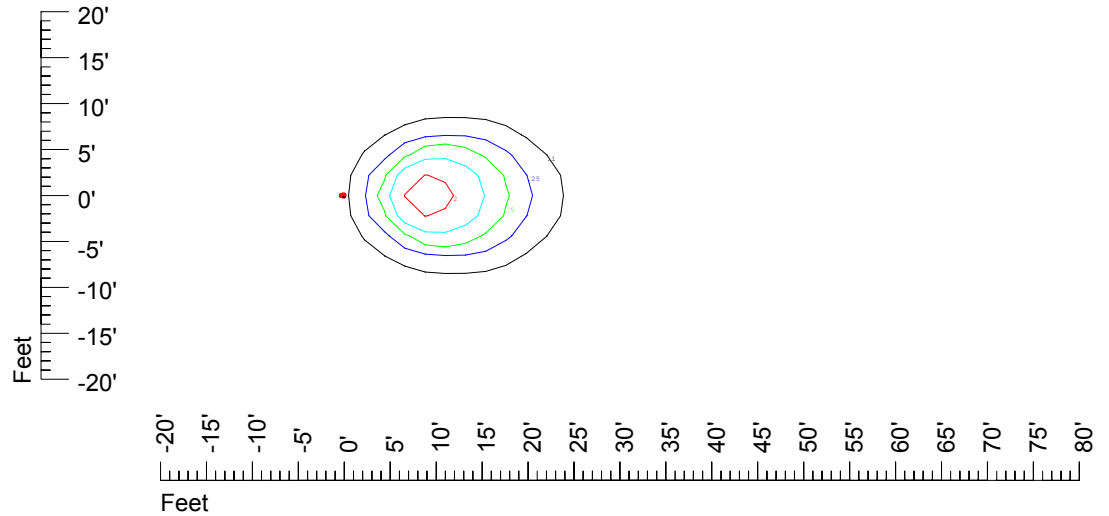

Isoline values — 0.1 fc — 0.25 fc — 0.5 fc — 1.0 fc — 2.0 fc

Mounting height 9' Tilt 0°

Mounting height 9' Tilt 30°

Mounting height 9' Tilt 15°

Mounting height 9' Tilt 45°

IES Photometric files C9563

Isoline template 11' mounting height

Isoline values — 0.1 fc — 0.25 fc — 0.5 fc — 1.0 fc — 2.0 fc

Mounting height 11' Tilt 0°

Mounting height 11' Tilt 30°

Mounting height 11' Tilt 15°

Mounting height 11' Tilt 45°

IES Photometric files C9563

Isoline template 15' mounting height

Isoline values — 0.1 fc — 0.25 fc — 0.5 fc — 1.0 fc — 2.0 fc

Mounting height 15' Tilt 0°

Mounting height 15' Tilt 30°

Mounting height 15' Tilt 15°

Mounting height 15' Tilt 45°

IES Photometric files C9563

Isoline template 20' mounting height