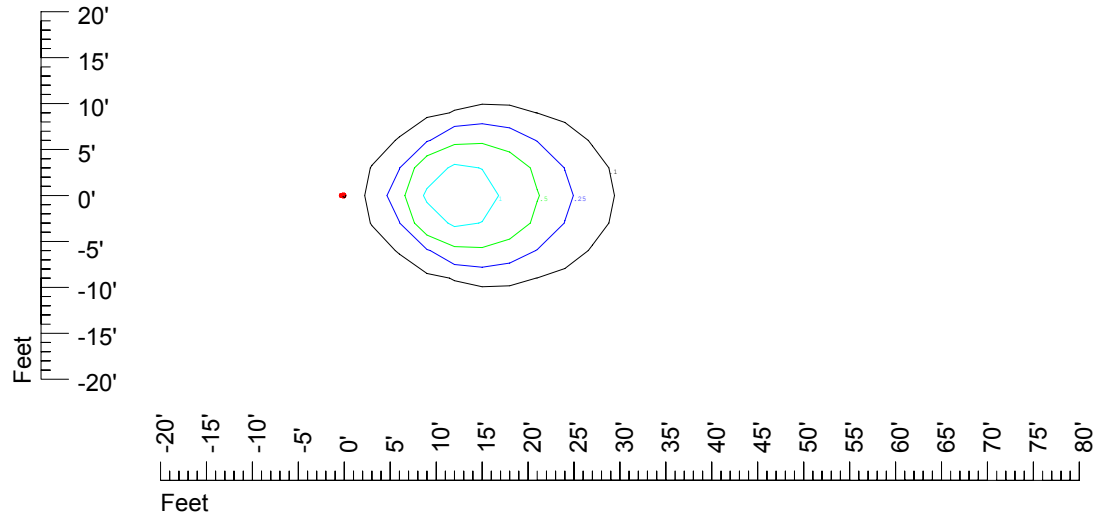

Isoline values — 0.1 fc — 0.25 fc — 0.5 fc — 1.0 fc — 2.0 fc

Mounting height 11' Tilt 0°

Mounting height 11' Tilt 30°

Mounting height 11' Tilt 15°

Mounting height 11' Tilt 45°

IES Photometric files C9563

Isoline template 15' mounting height

Isoline values — 0.1 fc — 0.25 fc — 0.5 fc — 1.0 fc — 2.0 fc

Mounting height 15' Tilt 0°

Mounting height 15' Tilt 30°

Mounting height 15' Tilt 15°

Mounting height 15' Tilt 45°

IES Photometric files C9563

Isoline template 20' mounting height

Isoline values — 0.1 fc — 0.25 fc — 0.5 fc — 1.0 fc — 2.0 fc

Mounting height 20' Tilt 0°

Mounting height 20' Tilt 30°

Mounting height 20' Tilt 15°

Mounting height 20' Tilt 45°

IES Photometric files C9563

Isoline template 25' mounting height