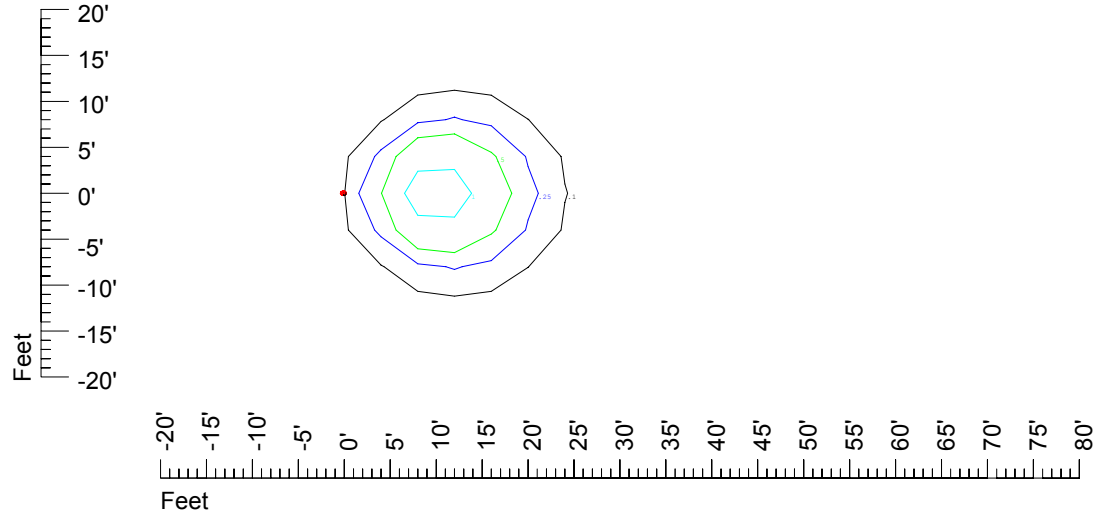

Isoline values — 0.1 fc — 0.25 fc — 0.5 fc — 1.0 fc — 2.0 fc

Mounting height 11' Tilt 0°

Mounting height 11' Tilt 30°

Mounting height 11' Tilt 15°

Mounting height 11' Tilt 45°

IES Photometric files C9563

Isoline template 15' mounting height

Isoline values — 0.1 fc — 0.25 fc — 0.5 fc — 1.0 fc — 2.0 fc

Mounting height 15' Tilt 0°

Mounting height 15' Tilt 30°

Mounting height 15' Tilt 15°

Mounting height 15' Tilt 45°

IES Photometric files C9563

Isoline template 20' mounting height

Isoline values — 0.1 fc — 0.25 fc — 0.5 fc — 1.0 fc — 2.0 fc

Mounting height 20' Tilt 0°

Mounting height 20' Tilt 30°

Mounting height 20' Tilt 15°

Mounting height 20' Tilt 45°

IES Photometric files C9563

Isoline template 25' mounting height