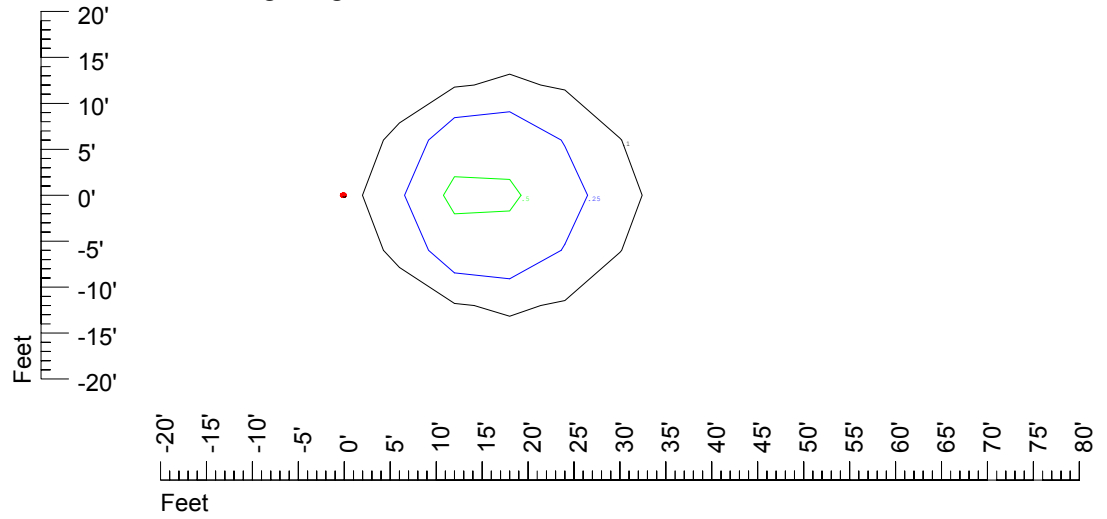

Isoline values — 0.1 fc — 0.25 fc — 0.5 fc — 1.0 fc — 2.0 fc

Mounting height 15' Tilt 0°

Mounting height 15' Tilt 30°

Mounting height 15' Tilt 15°

Mounting height 15' Tilt 45°

IES Photometric files C9563

Isoline template 20' mounting height

Isoline values — 0.1 fc — 0.25 fc — 0.5 fc — 1.0 fc — 2.0 fc

Mounting height 20' Tilt 0°

Mounting height 20' Tilt 30°

Mounting height 20' Tilt 15°

Mounting height 20' Tilt 45°

IES Photometric files C9563

Isoline template 25' mounting height

Isoline values — 0.1 fc — 0.25 fc — 0.5 fc — 1.0 fc — 2.0 fc

Mounting height 25' Tilt 0°

Mounting height 25' Tilt 30°

Mounting height 25' Tilt 15°

Mounting height 25' Tilt 45°

IES Photometric files C9563

Isoline template 30' mounting height

Isoline values — 0.1 fc — 0.25 fc — 0.5 fc — 1.0 fc — 2.0 fc

Mounting height 30' Tilt 0°

Mounting height 30' Tilt 30°

Mounting height 30' Tilt 15°

Mounting height 30' Tilt 45°