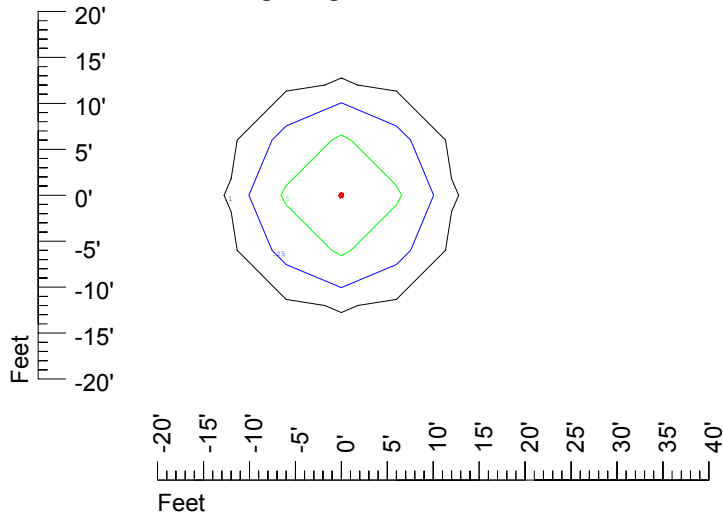

IES Photometric files C9563

Isoline template 30' mounting height

Isoline values — 0.1 fc — 0.25 fc — 0.5 fc — 1.0 fc — 2.0 fc

Mounting height 30' Tilt 0°