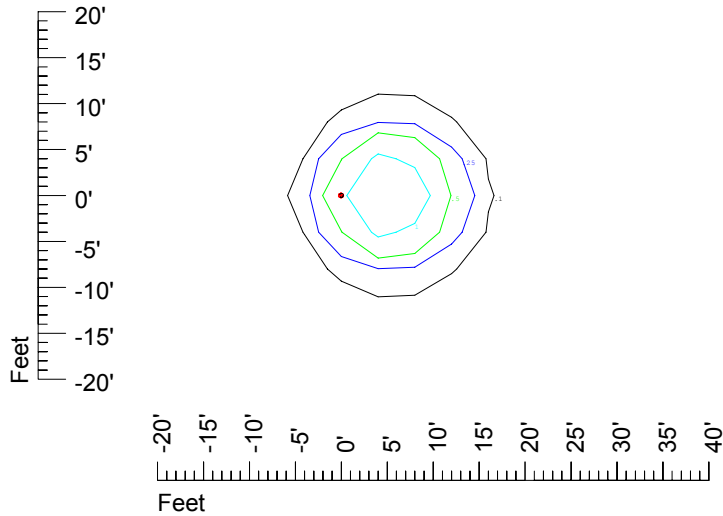

Isoline values — 0.1 fc — 0.25 fc — 0.5 fc — 1.0 fc — 2.0 fc

Mounting height 11' Tilt 0°

Mounting height 11' Tilt 30°

Mounting height 11' Tilt 15°

Mounting height 11' Tilt 45°

IES Photometric files C9563

Isoline template 15' mounting height

Isoline values — 0.1 fc — 0.25 fc — 0.5 fc — 1.0 fc — 2.0 fc

Mounting height 15' Tilt 0°

Mounting height 15' Tilt 30°

Mounting height 15' Tilt 15°

Mounting height 15' Tilt 45°

IES Photometric files C9563

Isoline template 20' mounting height

Isoline values — 0.1 fc — 0.25 fc — 0.5 fc — 1.0 fc — 2.0 fc

Mounting height 20' Tilt 0°

Mounting height 20' Tilt 30°

Mounting height 20' Tilt 15°

Mounting height 20' Tilt 45°

IES Photometric files C9563

Isoline template 25' mounting height

Isoline values — 0.1 fc — 0.25 fc — 0.5 fc — 1.0 fc — 2.0 fc

Mounting height 25' Tilt 0°

Mounting height 25' Tilt 30°

Mounting height 25' Tilt 15°

Mounting height 25' Tilt 45°

IES Photometric files C9563

Isoline template 30' mounting height