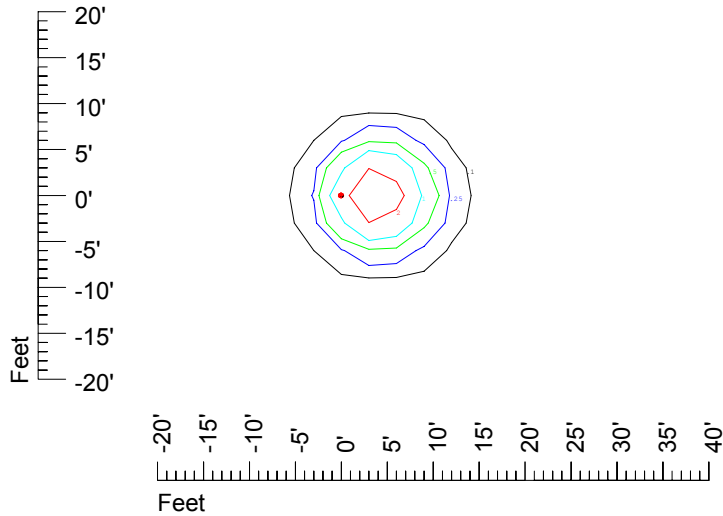

Isoline values — 0.1 fc — 0.25 fc — 0.5 fc — 1.0 fc — 2.0 fc

Mounting height 7' Tilt 0°

Mounting height 7' Tilt 30°

Mounting height 7' Tilt 15°

Mounting height 7' Tilt 45°

IES Photometric files C9563

Isoline template at 9' mounting height

Isoline values — 0.1 fc — 0.25 fc — 0.5 fc — 1.0 fc — 2.0 fc

Mounting height 11' Tilt 0°

Mounting height 11' Tilt 30°

Mounting height 11' Tilt 15°

Mounting height 11' Tilt 45°

IES Photometric files C9563

Isoline template 15' mounting height

Isoline values — 0.1 fc — 0.25 fc — 0.5 fc — 1.0 fc — 2.0 fc

Mounting height 15' Tilt 0°

Mounting height 15' Tilt 30°

Mounting height 15' Tilt 15°

Mounting height 15' Tilt 45°

IES Photometric files C9563

Isoline template 20' mounting height

Isoline values — 0.1 fc — 0.25 fc — 0.5 fc — 1.0 fc — 2.0 fc

Mounting height 20' Tilt 0°

Mounting height 20' Tilt 30°

Mounting height 20' Tilt 15°

Mounting height 20' Tilt 45°

IES Photometric files C9563

Isoline template 25' mounting height