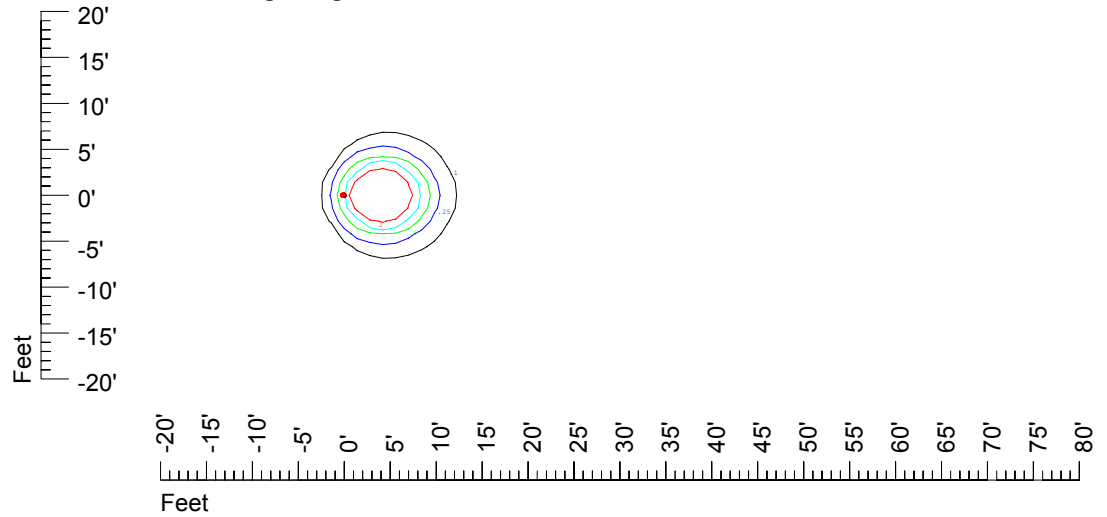

IES File: C9563

Lighting level in fc / Distance in feet

Vertical plan 0° to 180°
Horizontal plan 0°

— 2 fc — 1 fc — 0.5 fc — 0.25 fc — 0.1 fc

IES Photometric files C9563

Isoline template at 7' mounting height

Isoline values — 0.1 fc — 0.25 fc — 0.5 fc — 1.0 fc — 2.0 fc

Mounting height 7' Tilt 0°

Mounting height 7' Tilt 30°

Mounting height 7' Tilt 15°

Mounting height 7' Tilt 45°

IES Photometric files C9563

Isoline template at 9' mounting height

Isoline values — 0.1 fc — 0.25 fc — 0.5 fc — 1.0 fc — 2.0 fc

Mounting height 9' Tilt 0°

Mounting height 9' Tilt 30°

Mounting height 9' Tilt 15°

Mounting height 9' Tilt 45°

IES Photometric files C9563

Isoline template 11' mounting height