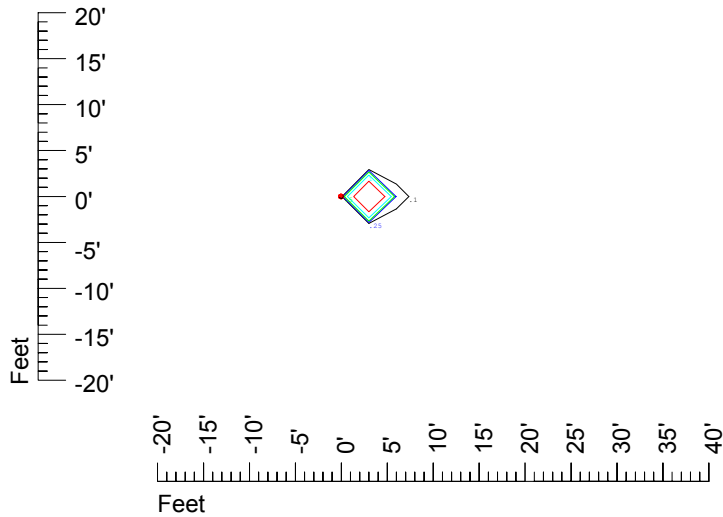

Isoline values — 0.1 fc — 0.25 fc — 0.5 fc — 1.0 fc — 2.0 fc

Mounting height 7' Tilt 0°

Mounting height 7' Tilt 30°

Mounting height 7' Tilt 15°

Mounting height 7' Tilt 45°

IES Photometric files C9419

Isoline template at 9' mounting height

Isoline values — 0.1 fc — 0.25 fc — 0.5 fc — 1.0 fc — 2.0 fc

Mounting height 11' Tilt 0°

Mounting height 11' Tilt 30°

Mounting height 11' Tilt 15°

Mounting height 11' Tilt 45°

IES Photometric files C9419

Isoline template at 15' mounting height

Isoline values — 0.1 fc — 0.25 fc — 0.5 fc — 1.0 fc — 2.0 fc

Mounting height 15' Tilt 0°

Mounting height 15' Tilt 30°

Mounting height 15' Tilt 15°

Mounting height 15' Tilt 45°

IES Photometric files C9419

Isoline template at 20' mounting height

Isoline values — 0.1 fc — 0.25 fc — 0.5 fc — 1.0 fc — 2.0 fc

Mounting height 20' Tilt 0°

Mounting height 20' Tilt 30°

Mounting height 20' Tilt 15°

Mounting height 20' Tilt 45°

IES Photometric files C9419

Isoline template at 25' mounting height