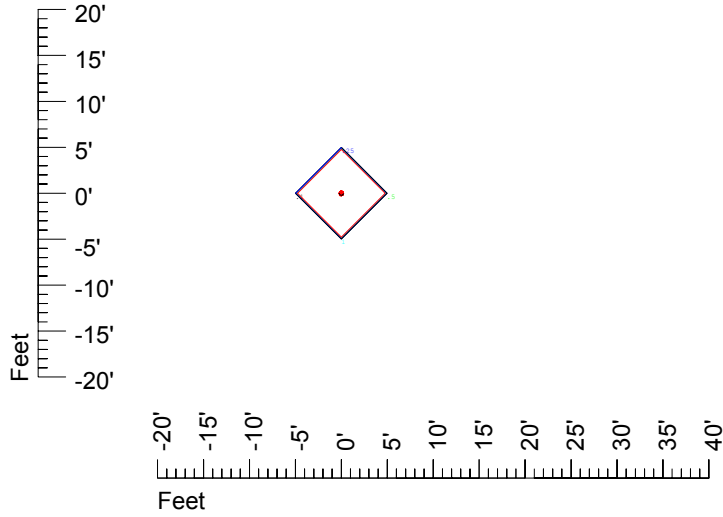

Isoline values — 0.1 fc — 0.25 fc — 0.5 fc — 1.0 fc — 2.0 fc

Mounting height 7' Tilt 0°

Mounting height 7' Tilt 30°

Mounting height 7' Tilt 15°

Mounting height 7' Tilt 45°

IES Photometric files C9419

Isoline template at 9' mounting height

Isoline values — 0.1 fc — 0.25 fc — 0.5 fc — 1.0 fc — 2.0 fc

Mounting height 15' Tilt 0°

Mounting height 15' Tilt 30°

Mounting height 15' Tilt 15°

Mounting height 15' Tilt 45°

IES Photometric files C9419

Isoline template at 20' mounting height

Isoline values — 0.1 fc — 0.25 fc — 0.5 fc — 1.0 fc — 2.0 fc

Mounting height 20' Tilt 0°

Mounting height 20' Tilt 30°

Mounting height 20' Tilt 15°

Mounting height 20' Tilt 45°

IES Photometric files C9419

Isoline template at 25' mounting height

Isoline values — 0.1 fc — 0.25 fc — 0.5 fc — 1.0 fc — 2.0 fc

Mounting height 25' Tilt 0°

Mounting height 25' Tilt 30°

Mounting height 25' Tilt 15°

Mounting height 25' Tilt 45°

IES Photometric files C9419

Isoline template at 30' mounting height