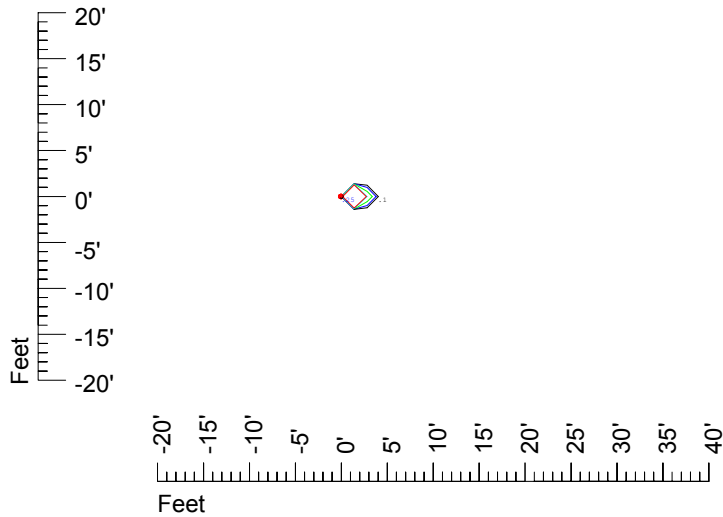

IES File: C9419

Lighting level in fc / Distance in feet

Vertical plan 0° to 180°
Horizontal plan 0°

— 2 fc — 1 fc — 0.5 fc — 0.25 fc — 0.1 fc

IES Photometric files C9419

Isoline template at 7' mounting height

Isoline values — 0.1 fc — 0.25 fc — 0.5 fc — 1.0 fc — 2.0 fc

Mounting height 7' Tilt 0°

Mounting height 7' Tilt 30°

Mounting height 7' Tilt 15°

Mounting height 7' Tilt 45°

IES Photometric files C9419

Isoline template at 9' mounting height

Isoline values — 0.1 fc — 0.25 fc — 0.5 fc — 1.0 fc — 2.0 fc

Mounting height 9' Tilt 0°

Mounting height 9' Tilt 30°

Mounting height 9' Tilt 15°

Mounting height 9' Tilt 45°

IES Photometric files C9419

Isoline template at 11' mounting height

Isoline values — 0.1 fc — 0.25 fc — 0.5 fc — 1.0 fc — 2.0 fc

Mounting height 11' Tilt 0°

Mounting height 11' Tilt 30°

Mounting height 11' Tilt 15°

Mounting height 11' Tilt 45°

IES Photometric files C9419

Isoline template at 15' mounting height