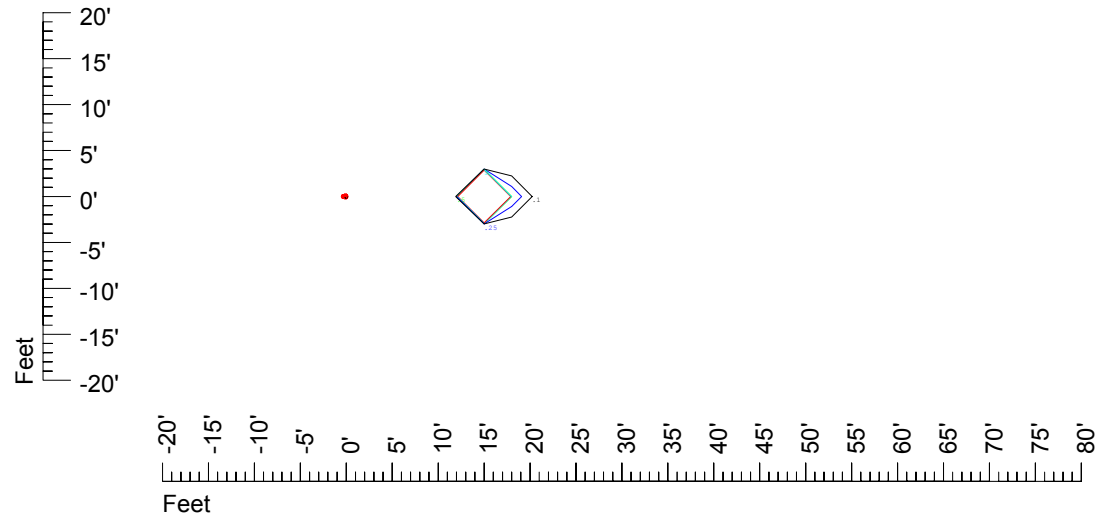

Isoline values — 0.1 fc — 0.25 fc — 0.5 fc — 1.0 fc — 2.0 fc

Mounting height 15' Tilt 0°

Mounting height 15' Tilt 30°

Mounting height 15' Tilt 15°

Mounting height 15' Tilt 45°

IES Photometric files C9419

Isoline template at 20' mounting height