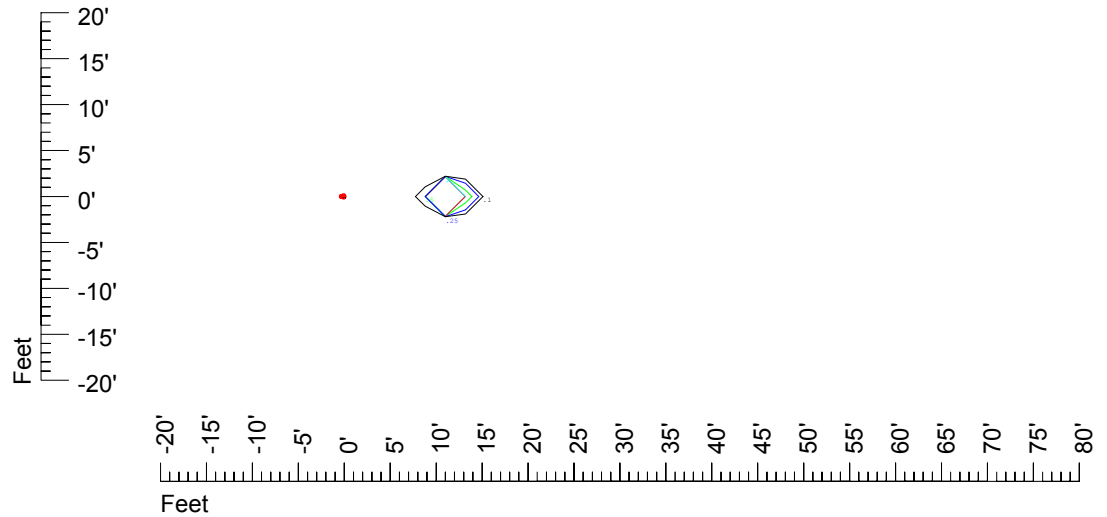

Isoline values — 0.1 fc — 0.25 fc — 0.5 fc — 1.0 fc — 2.0 fc

Mounting height 11' Tilt 0°

Mounting height 11' Tilt 30°

Mounting height 11' Tilt 15°

Mounting height 11' Tilt 45°

IES Photometric files C9419

Isoline template at 15' mounting height