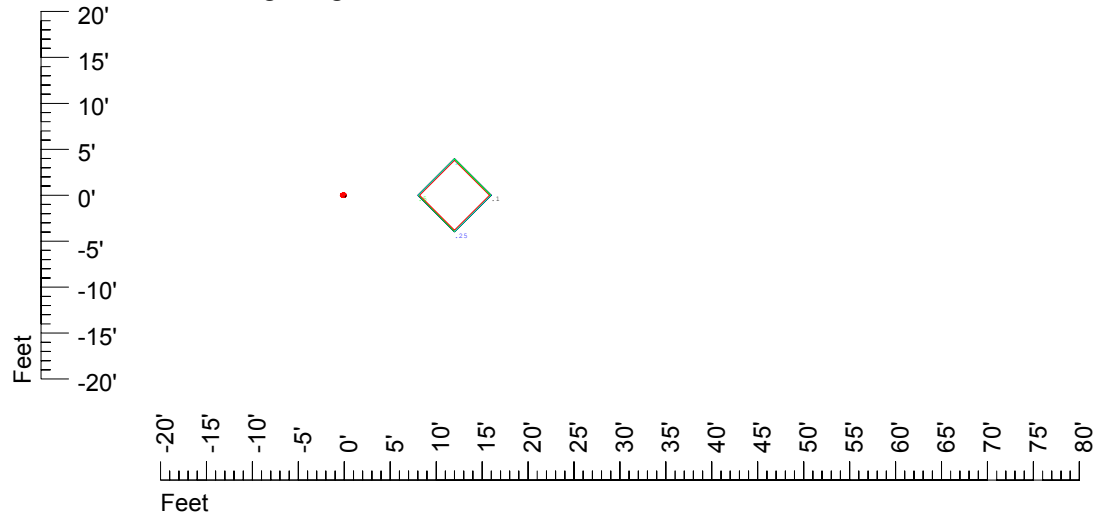

Mounting height 20' Tilt 30°