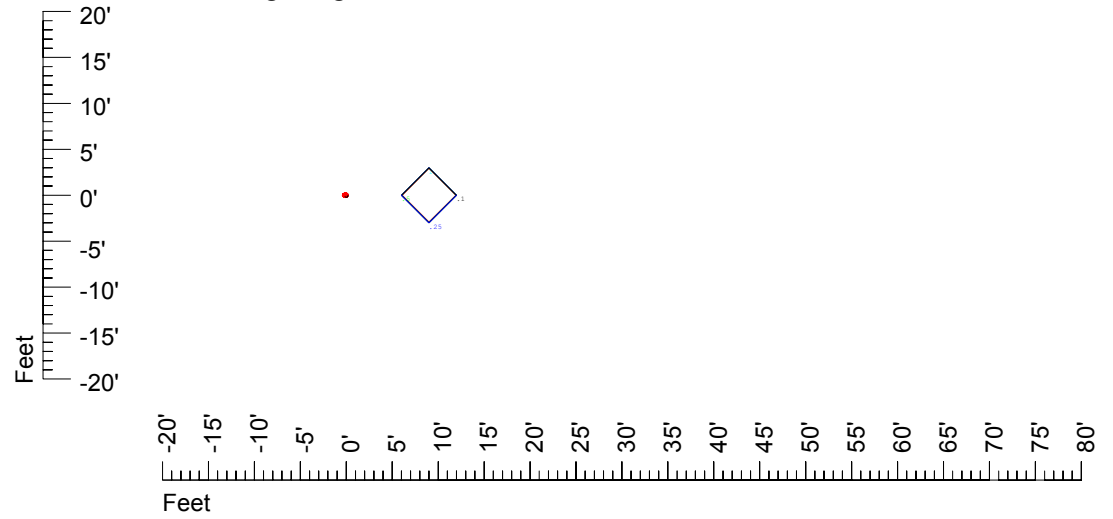

Mounting height 15' Tilt 30°