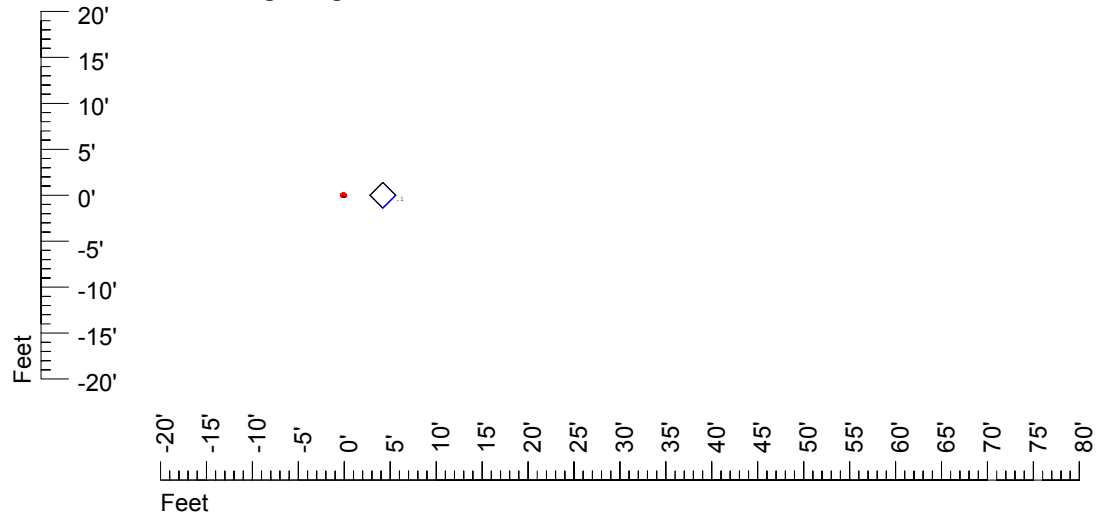

IES File: C9419

Lighting level in fc / Distance in feet

Vertical plan 0° to 180°
Horizontal plan 0°

— 2 fc — 1 fc — 0.5 fc — 0.25 fc — 0.1 fc

IES Photometric files C9419

Isoline template at 7' mounting height

Isoline values — 0.1 fc — 0.25 fc — 0.5 fc — 1.0 fc — 2.0 fc

Mounting height 7' Tilt 0°

Mounting height 7' Tilt 30°

Mounting height 7' Tilt 15°

Mounting height 7' Tilt 45°

IES Photometric files C9419

Isoline template at 9' mounting height

Isoline values — 0.1 fc — 0.25 fc — 0.5 fc — 1.0 fc — 2.0 fc

Mounting height 9' Tilt 0°

Mounting height 9' Tilt 30°

Mounting height 9' Tilt 15°

Mounting height 9' Tilt 45°

IES Photometric files C9419

Isoline template at 11' mounting height