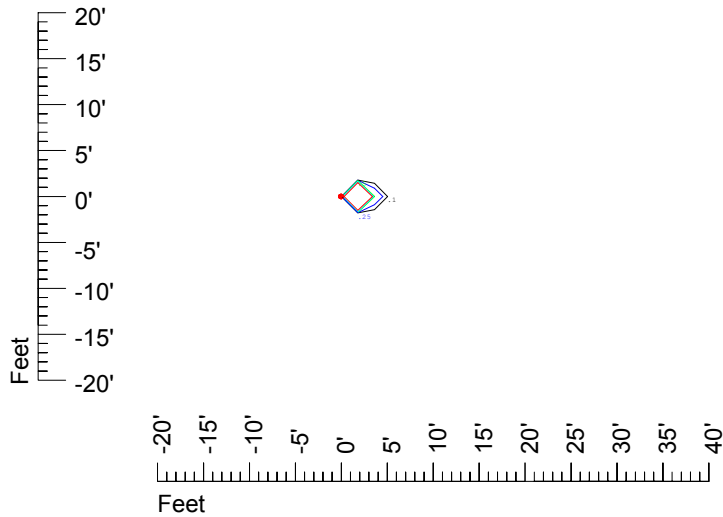

Isoline values — 0.1 fc — 0.25 fc — 0.5 fc — 1.0 fc — 2.0 fc

Mounting height 7' Tilt 0°

Mounting height 7' Tilt 30°

Mounting height 7' Tilt 15°

Mounting height 7' Tilt 45°

IES Photometric files C9419

Isoline template at 9' mounting height

Isoline values — 0.1 fc — 0.25 fc — 0.5 fc — 1.0 fc — 2.0 fc

Mounting height 9' Tilt 0°

Mounting height 9' Tilt 30°

Mounting height 9' Tilt 15°

Mounting height 9' Tilt 45°

IES Photometric files C9419

Isoline template at 11' mounting height

Isoline values — 0.1 fc — 0.25 fc — 0.5 fc — 1.0 fc — 2.0 fc

Mounting height 11' Tilt 0°

Mounting height 11' Tilt 30°

Mounting height 11' Tilt 15°

Mounting height 11' Tilt 45°

IES Photometric files C9419

Isoline template at 15' mounting height