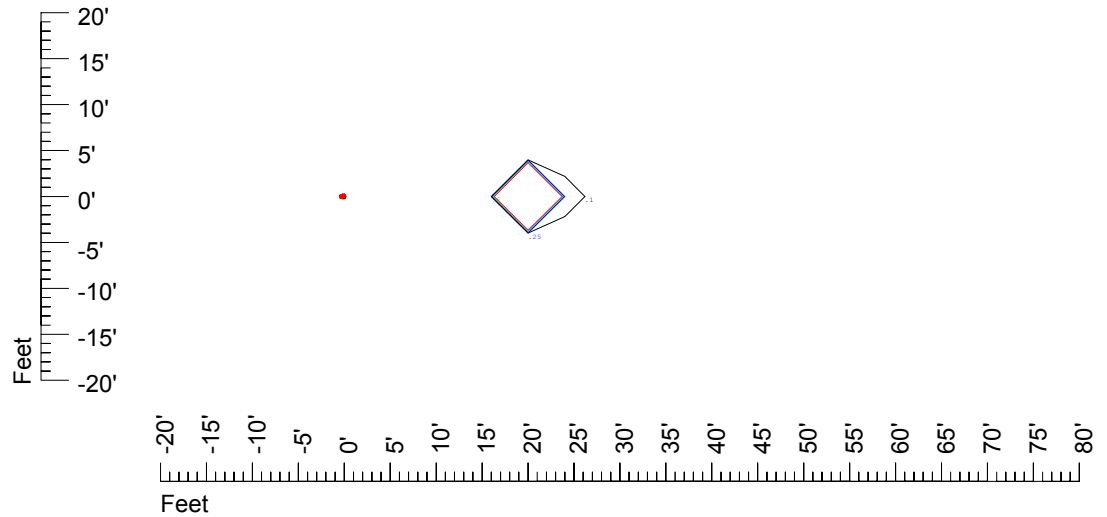

Isoline values — 0.1 fc — 0.25 fc — 0.5 fc — 1.0 fc — 2.0 fc

Mounting height 20' Tilt 0°

Mounting height 20' Tilt 30°

Mounting height 20' Tilt 15°

Mounting height 20' Tilt 45°

IES Photometric files C9419

Isoline template at 25' mounting height