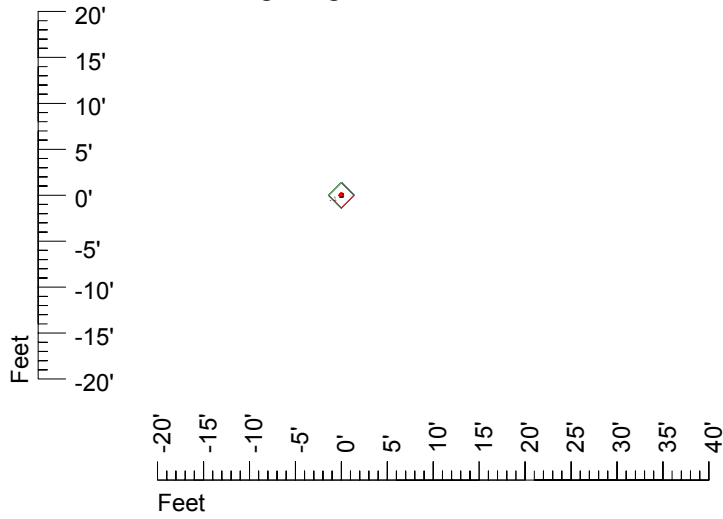

IES File: C9419

Lighting level in fc / Distance in feet

Vertical plan 0° to 180°
Horizontal plan 0°

— 2 fc — 1 fc — 0.5 fc — 0.25 fc — 0.1 fc

IES Photometric files C9419

Isoline template at 7' mounting height

Isoline values — 0.1 fc — 0.25 fc — 0.5 fc — 1.0 fc — 2.0 fc

Mounting height 7' Tilt 0°

Mounting height 7' Tilt 30°

Mounting height 7' Tilt 15°

Mounting height 7' Tilt 45°

IES Photometric files C9419

Isoline template at 9' mounting height

Isoline values — 0.1 fc — 0.25 fc — 0.5 fc — 1.0 fc — 2.0 fc

Mounting height 9' Tilt 0°

Mounting height 9' Tilt 30°

Mounting height 9' Tilt 15°

Mounting height 9' Tilt 45°

IES Photometric files C9419

Isoline template at 11' mounting height