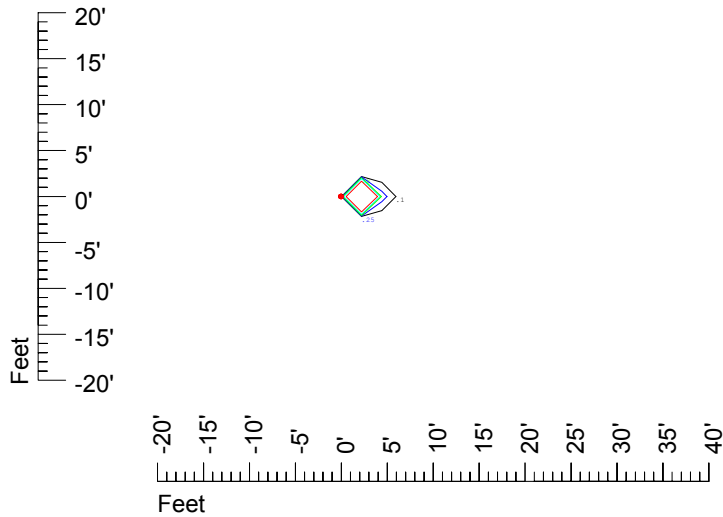

Isoline values — 0.1 fc — 0.25 fc — 0.5 fc — 1.0 fc — 2.0 fc

Mounting height 7' Tilt 0°

Mounting height 7' Tilt 30°

Mounting height 7' Tilt 15°

Mounting height 7' Tilt 45°

IES Photometric files C9419

Isoline template at 9' mounting height

Isoline values — 0.1 fc — 0.25 fc — 0.5 fc — 1.0 fc — 2.0 fc

Mounting height 9' Tilt 0°

Mounting height 9' Tilt 30°

Mounting height 9' Tilt 15°

Mounting height 9' Tilt 45°

IES Photometric files C9419

Isoline template at 11' mounting height

Isoline values — 0.1 fc — 0.25 fc — 0.5 fc — 1.0 fc — 2.0 fc

Mounting height 11' Tilt 0°

Mounting height 11' Tilt 30°

Mounting height 11' Tilt 15°

Mounting height 11' Tilt 45°

IES Photometric files C9419

Isoline template at 15' mounting height

Isoline values — 0.1 fc — 0.25 fc — 0.5 fc — 1.0 fc — 2.0 fc

Mounting height 15' Tilt 0°

Mounting height 15' Tilt 30°

Mounting height 15' Tilt 15°

Mounting height 15' Tilt 45°

IES Photometric files C9419

Isoline template at 20' mounting height