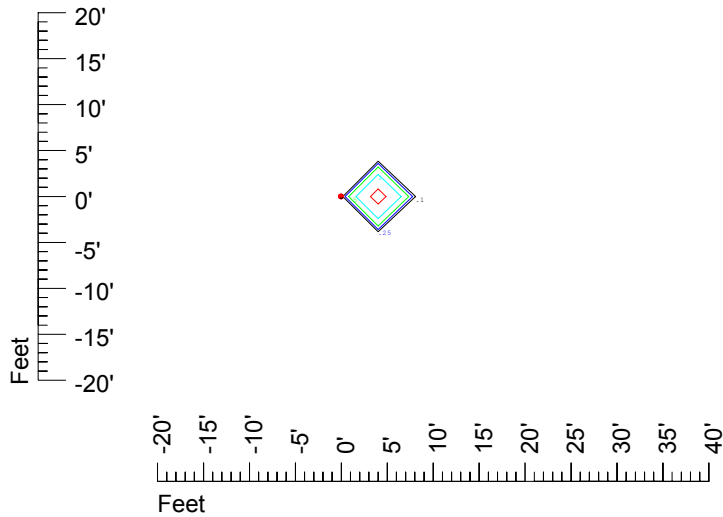

Isoline values — 0.1 fc — 0.25 fc — 0.5 fc — 1.0 fc — 2.0 fc

Mounting height 7' Tilt 0°

Mounting height 7' Tilt 30°

Mounting height 7' Tilt 15°

Mounting height 7' Tilt 45°

IES Photometric files C9419

Isoline template at 9' mounting height

Isoline values — 0.1 fc — 0.25 fc — 0.5 fc — 1.0 fc — 2.0 fc

Mounting height 15' Tilt 0°

Mounting height 15' Tilt 30°

Mounting height 15' Tilt 15°

Mounting height 15' Tilt 45°

IES Photometric files C9419

Isoline template at 20' mounting height

Isoline values — 0.1 fc — 0.25 fc — 0.5 fc — 1.0 fc — 2.0 fc

Mounting height 20' Tilt 0°

Mounting height 20' Tilt 30°

Mounting height 20' Tilt 15°

Mounting height 20' Tilt 45°

IES Photometric files C9419

Isoline template at 25' mounting height

Isoline values — 0.1 fc — 0.25 fc — 0.5 fc — 1.0 fc — 2.0 fc

Mounting height 25' Tilt 0°

Mounting height 25' Tilt 30°

Mounting height 25' Tilt 15°

Mounting height 25' Tilt 45°

IES Photometric files C9419

Isoline template at 30' mounting height