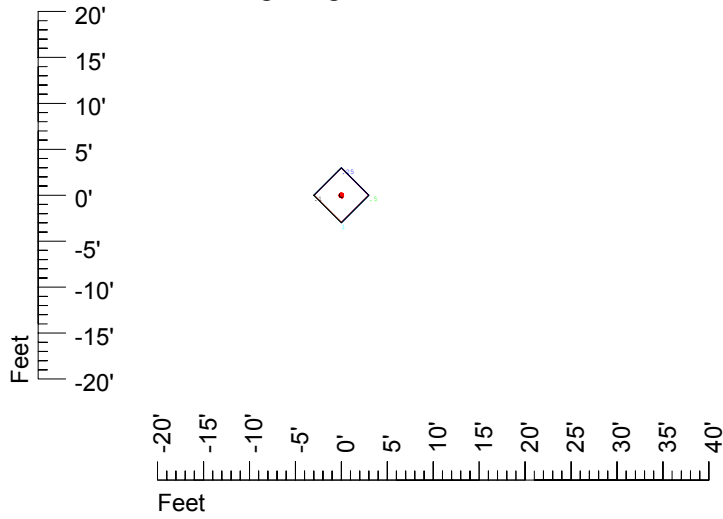

Isoline values — 0.1 fc — 0.25 fc — 0.5 fc — 1.0 fc — 2.0 fc

Mounting height 7' Tilt 0°

Mounting height 7' Tilt 30°

Mounting height 7' Tilt 15°

Mounting height 7' Tilt 45°

IES Photometric files C9419

Isoline template at 9' mounting height

Isoline values — 0.1 fc — 0.25 fc — 0.5 fc — 1.0 fc — 2.0 fc

Mounting height 9' Tilt 0°

Mounting height 9' Tilt 30°

Mounting height 9' Tilt 15°

Mounting height 9' Tilt 45°

IES Photometric files C9419

Isoline template at 11' mounting height

Isoline values — 0.1 fc — 0.25 fc — 0.5 fc — 1.0 fc — 2.0 fc

Mounting height 11' Tilt 0°

Mounting height 11' Tilt 30°

Mounting height 11' Tilt 15°

Mounting height 11' Tilt 45°

IES Photometric files C9419

Isoline template at 15' mounting height

Isoline values — 0.1 fc — 0.25 fc — 0.5 fc — 1.0 fc — 2.0 fc

Mounting height 15' Tilt 0°

Mounting height 15' Tilt 30°

Mounting height 15' Tilt 15°

Mounting height 15' Tilt 45°

IES Photometric files C9419

Isoline template at 20' mounting height