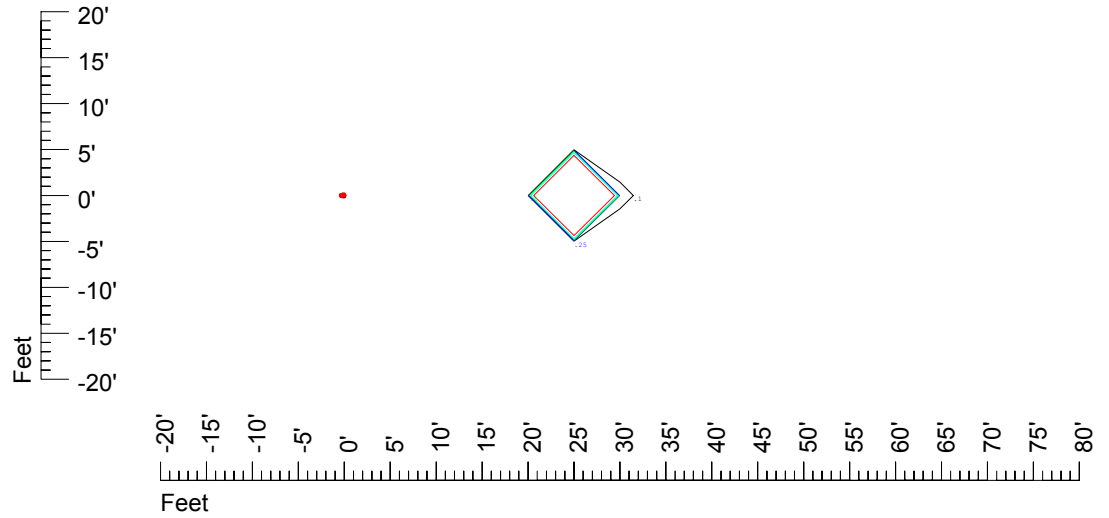

Isoline values — 0.1 fc — 0.25 fc — 0.5 fc — 1.0 fc — 2.0 fc

Mounting height 20' Tilt 0°

Mounting height 20' Tilt 30°

Mounting height 20' Tilt 15°

Mounting height 20' Tilt 45°

IES Photometric files C9419

Isoline template at 25' mounting height

Isoline values — 0.1 fc — 0.25 fc — 0.5 fc — 1.0 fc — 2.0 fc

Mounting height 25' Tilt 0°

Mounting height 25' Tilt 30°

Mounting height 25' Tilt 15°

Mounting height 25' Tilt 45°

IES Photometric files C9419

Isoline template at 30' mounting height