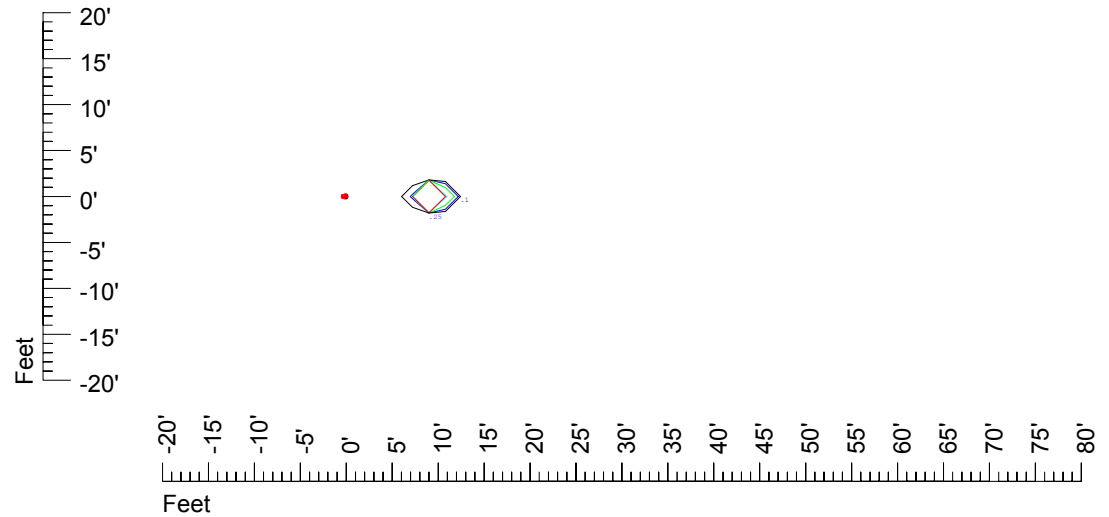

Isoline values — 0.1 fc — 0.25 fc — 0.5 fc — 1.0 fc — 2.0 fc

Mounting height 9' Tilt 0°

Mounting height 9' Tilt 30°

Mounting height 9' Tilt 15°

Mounting height 9' Tilt 45°

IES Photometric files C9419

Isoline template at 11' mounting height