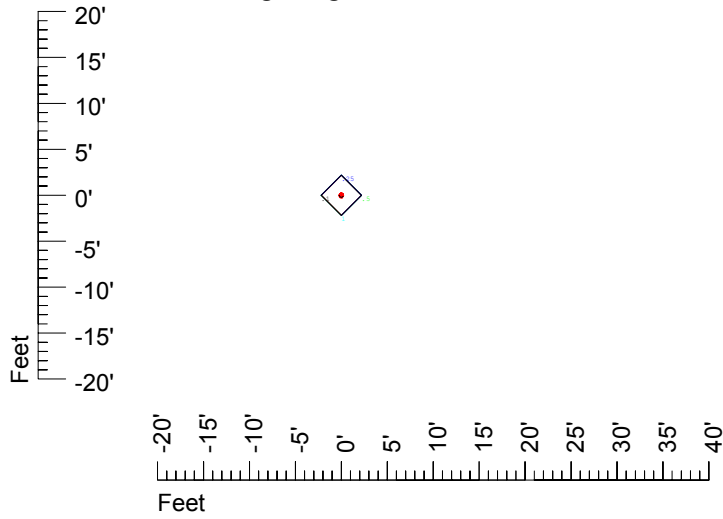

Isoline values — 0.1 fc — 0.25 fc — 0.5 fc — 1.0 fc — 2.0 fc

Mounting height 7' Tilt 0°

Mounting height 7' Tilt 30°

Mounting height 7' Tilt 15°

Mounting height 7' Tilt 45°

IES Photometric files C9419

Isoline template at 9' mounting height

Isoline values — 0.1 fc — 0.25 fc — 0.5 fc — 1.0 fc — 2.0 fc

Mounting height 9' Tilt 0°

Mounting height 9' Tilt 30°

Mounting height 9' Tilt 15°

Mounting height 9' Tilt 45°

IES Photometric files C9419

Isoline template at 11' mounting height

Isoline values — 0.1 fc — 0.25 fc — 0.5 fc — 1.0 fc — 2.0 fc

Mounting height 11' Tilt 0°

Mounting height 11' Tilt 30°

Mounting height 11' Tilt 15°

Mounting height 11' Tilt 45°

IES Photometric files C9419

Isoline template at 15' mounting height