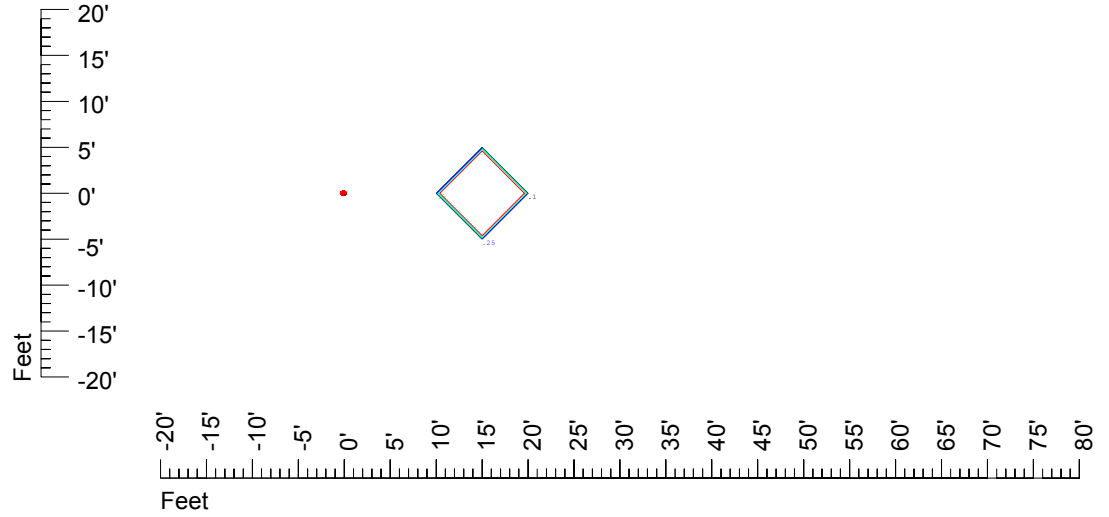

Mounting height 25' Tilt 30°