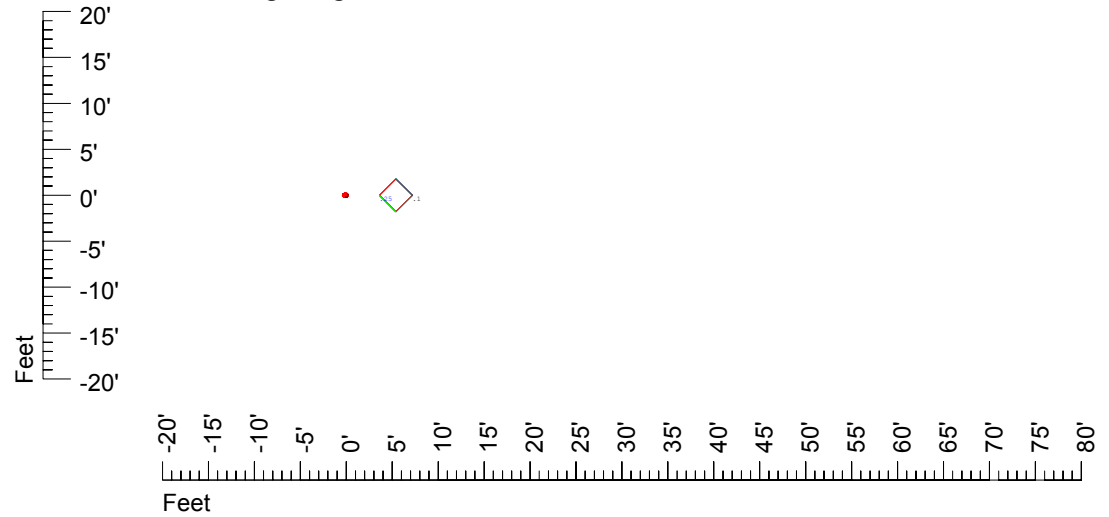

Isoline values — 0.1 fc — 0.25 fc — 0.5 fc — 1.0 fc — 2.0 fc

Mounting height 7' Tilt 0°

Mounting height 7' Tilt 30°

Mounting height 7' Tilt 15°

Mounting height 7' Tilt 45°

IES Photometric files C9419

Isoline template at 9' mounting height

Isoline values — 0.1 fc — 0.25 fc — 0.5 fc — 1.0 fc — 2.0 fc

Mounting height 9' Tilt 0°

Mounting height 9' Tilt 30°

Mounting height 9' Tilt 15°

Mounting height 9' Tilt 45°

IES Photometric files C9419

Isoline template at 11' mounting height