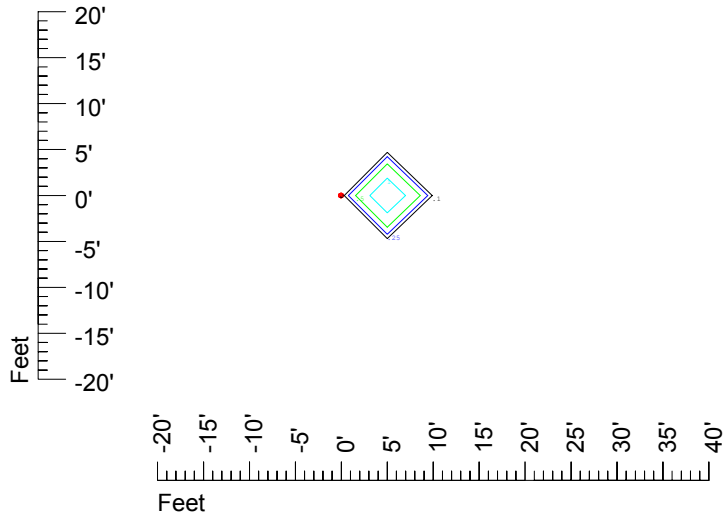

Isoline values — 0.1 fc — 0.25 fc — 0.5 fc — 1.0 fc — 2.0 fc

Mounting height 7' Tilt 0°

Mounting height 7' Tilt 30°

Mounting height 7' Tilt 15°

Mounting height 7' Tilt 45°

IES Photometric files C9419

Isoline template at 9' mounting height

Isoline values — 0.1 fc — 0.25 fc — 0.5 fc — 1.0 fc — 2.0 fc

Mounting height 11' Tilt 0°

Mounting height 11' Tilt 30°

Mounting height 11' Tilt 15°

Mounting height 11' Tilt 45°

IES Photometric files C9419

Isoline template at 15' mounting height

Isoline values — 0.1 fc — 0.25 fc — 0.5 fc — 1.0 fc — 2.0 fc

Mounting height 20' Tilt 0°

Mounting height 20' Tilt 30°

Mounting height 20' Tilt 15°

Mounting height 20' Tilt 45°

IES Photometric files C9419

Isoline template at 25' mounting height

Isoline values — 0.1 fc — 0.25 fc — 0.5 fc — 1.0 fc — 2.0 fc

Mounting height 25' Tilt 0°

Mounting height 25' Tilt 30°

Mounting height 25' Tilt 15°

Mounting height 25' Tilt 45°

IES Photometric files C9419

Isoline template at 30' mounting height