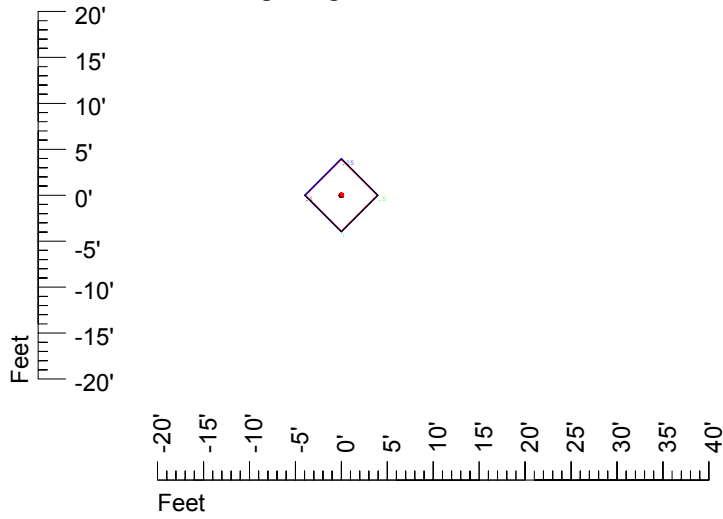

Isoline values — 0.1 fc — 0.25 fc — 0.5 fc — 1.0 fc — 2.0 fc

Mounting height 7' Tilt 0°

Mounting height 7' Tilt 30°

Mounting height 7' Tilt 15°

Mounting height 7' Tilt 45°

IES Photometric files C9419

Isoline template at 9' mounting height

Isoline values — 0.1 fc — 0.25 fc — 0.5 fc — 1.0 fc — 2.0 fc

Mounting height 11' Tilt 0°

Mounting height 11' Tilt 30°

Mounting height 11' Tilt 15°

Mounting height 11' Tilt 45°

IES Photometric files C9419

Isoline template at 15' mounting height

Isoline values — 0.1 fc — 0.25 fc — 0.5 fc — 1.0 fc — 2.0 fc

Mounting height 15' Tilt 0°

Mounting height 15' Tilt 30°

Mounting height 15' Tilt 15°

Mounting height 15' Tilt 45°

IES Photometric files C9419

Isoline template at 20' mounting height

Isoline values — 0.1 fc — 0.25 fc — 0.5 fc — 1.0 fc — 2.0 fc

Mounting height 20' Tilt 0°

Mounting height 20' Tilt 30°

Mounting height 20' Tilt 15°

Mounting height 20' Tilt 45°

IES Photometric files C9419

Isoline template at 25' mounting height