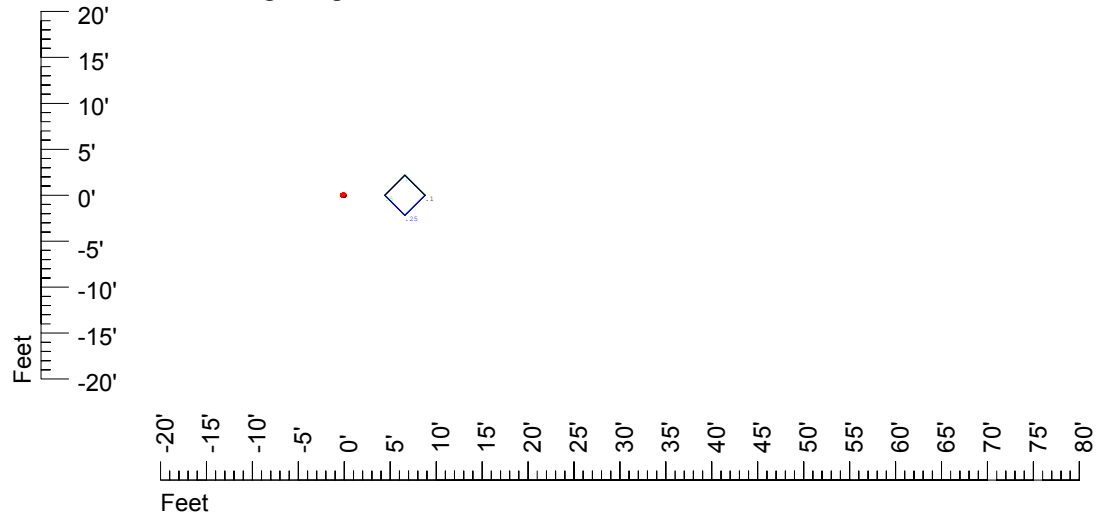

Isoline values — 0.1 fc — 0.25 fc — 0.5 fc — 1.0 fc — 2.0 fc

Mounting height 7' Tilt 0°

Mounting height 7' Tilt 30°

Mounting height 7' Tilt 15°

Mounting height 7' Tilt 45°

IES Photometric files C9419

Isoline template at 9' mounting height

Isoline values — 0.1 fc — 0.25 fc — 0.5 fc — 1.0 fc — 2.0 fc

Mounting height 9' Tilt 0°

Mounting height 9' Tilt 30°

Mounting height 9' Tilt 15°

Mounting height 9' Tilt 45°

IES Photometric files C9419

Isoline template at 11' mounting height

Isoline values — 0.1 fc — 0.25 fc — 0.5 fc — 1.0 fc — 2.0 fc

Mounting height 11' Tilt 0°

Mounting height 11' Tilt 30°

Mounting height 11' Tilt 15°

Mounting height 11' Tilt 45°

IES Photometric files C9419

Isoline template at 15' mounting height