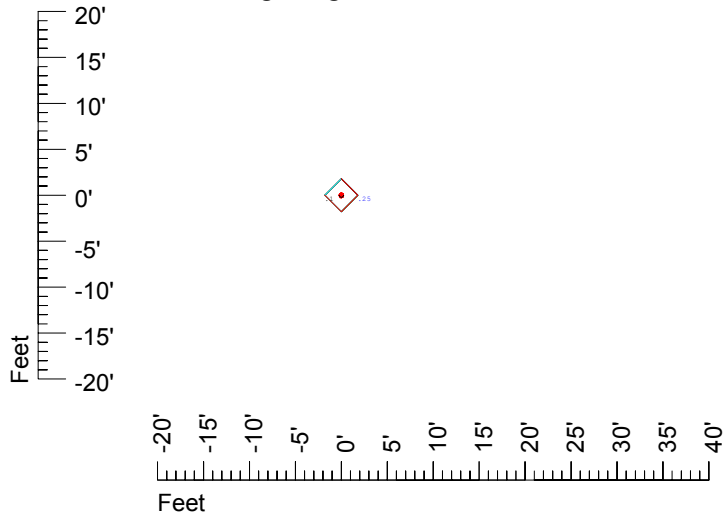

IES File: C9419

Lighting level in fc / Distance in feet

Vertical plan 0° to 180°
Horizontal plan 0°

— 2 fc — 1 fc — 0.5 fc — 0.25 fc — 0.1 fc

IES Photometric files C9419

Isoline template at 7' mounting height

Isoline values — 0.1 fc — 0.25 fc — 0.5 fc — 1.0 fc — 2.0 fc

Mounting height 7' Tilt 0°

Mounting height 7' Tilt 30°

Mounting height 7' Tilt 15°

Mounting height 7' Tilt 45°

IES Photometric files C9419

Isoline template at 9' mounting height

Isoline values — 0.1 fc — 0.25 fc — 0.5 fc — 1.0 fc — 2.0 fc

Mounting height 9' Tilt 0°

Mounting height 9' Tilt 30°

Mounting height 9' Tilt 15°

Mounting height 9' Tilt 45°

IES Photometric files C9419

Isoline template at 11' mounting height