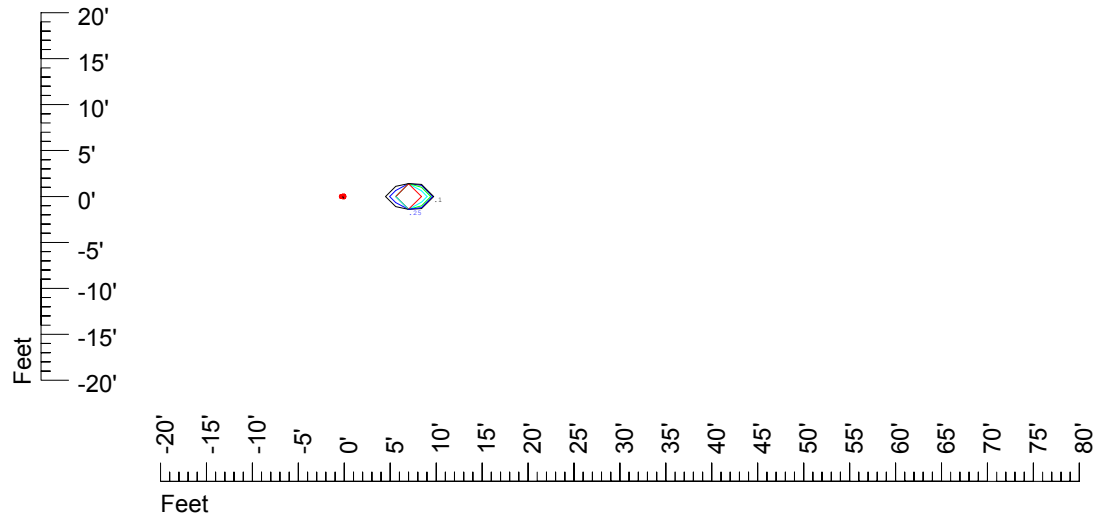

Isoline values — 0.1 fc — 0.25 fc — 0.5 fc — 1.0 fc — 2.0 fc

Mounting height 7' Tilt 0°

Mounting height 7' Tilt 30°

Mounting height 7' Tilt 15°

Mounting height 7' Tilt 45°

IES Photometric files C9419

Isoline template at 9' mounting height

Isoline values — 0.1 fc — 0.25 fc — 0.5 fc — 1.0 fc — 2.0 fc

Mounting height 9' Tilt 0°

Mounting height 9' Tilt 30°

Mounting height 9' Tilt 15°

Mounting height 9' Tilt 45°

IES Photometric files C9419

Isoline template at 11' mounting height