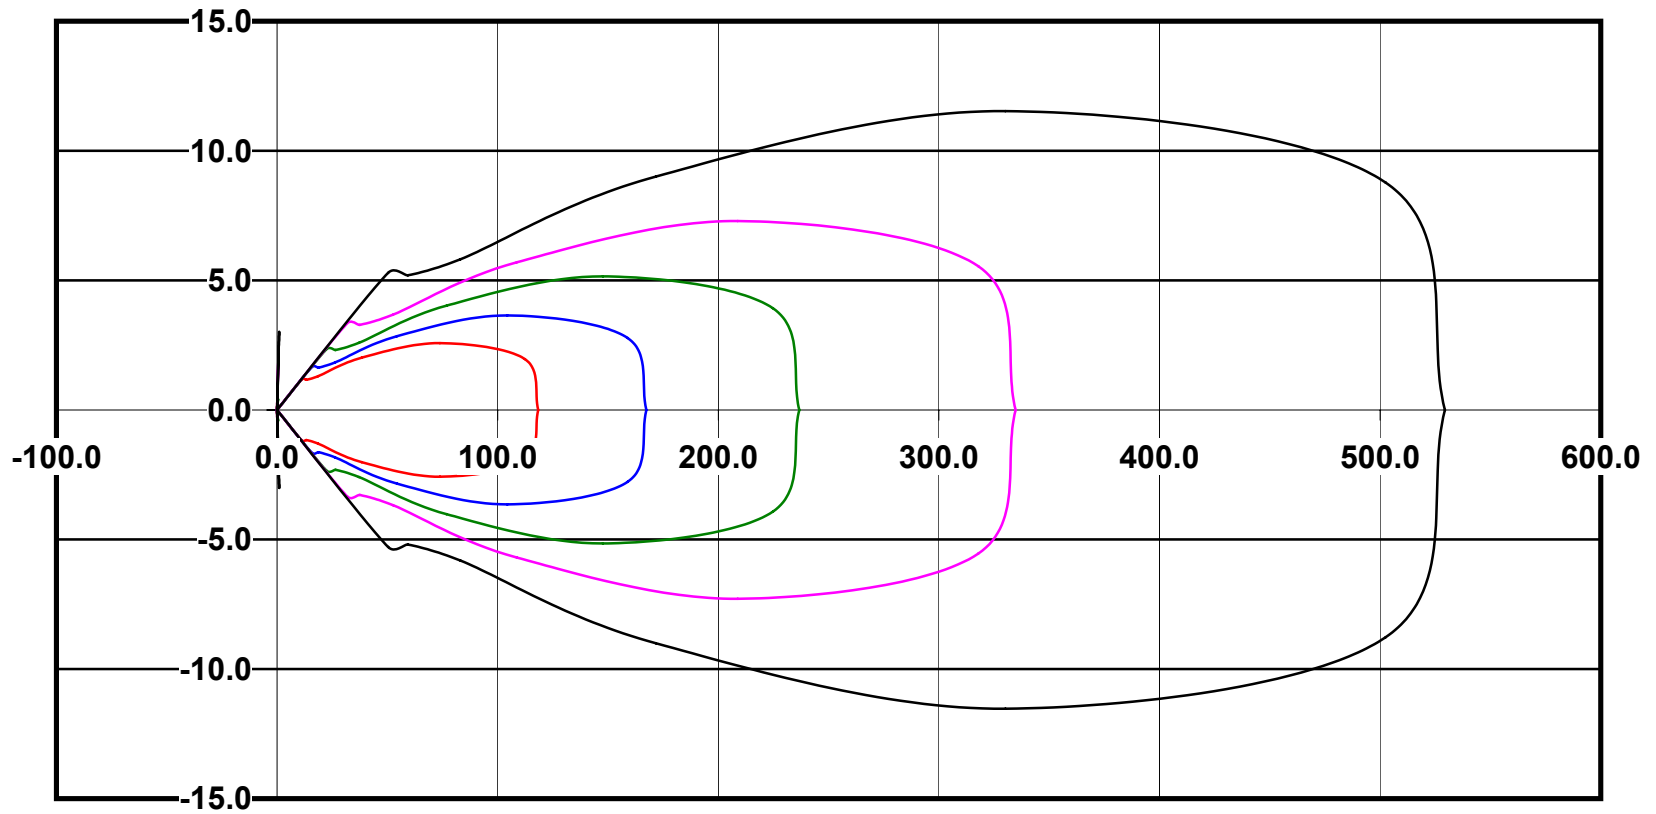

IES File: C9419

Lighting level in fc / Distance in feet

Vertical plan 0° to 180°
Horizontal plan 0°

— 2 fc — 1 fc — 0.5 fc — 0.25 fc — 0.1 fc

IES Photometric files C9419

Isoline template at 7' mounting height

Isoline values — 0.1 fc — 0.25 fc — 0.5 fc — 1.0 fc — 2.0 fc

Mounting height 7' Tilt 0°

Mounting height 7' Tilt 30°

Mounting height 7' Tilt 15°

Mounting height 7' Tilt 45°

IES Photometric files C9419

Isoline template at 9' mounting height

Isoline values — 0.1 fc — 0.25 fc — 0.5 fc — 1.0 fc — 2.0 fc

Mounting height 9' Tilt 0°

Mounting height 9' Tilt 30°

Mounting height 9' Tilt 15°

Mounting height 9' Tilt 45°

IES Photometric files C9419

Isoline template at 11' mounting height