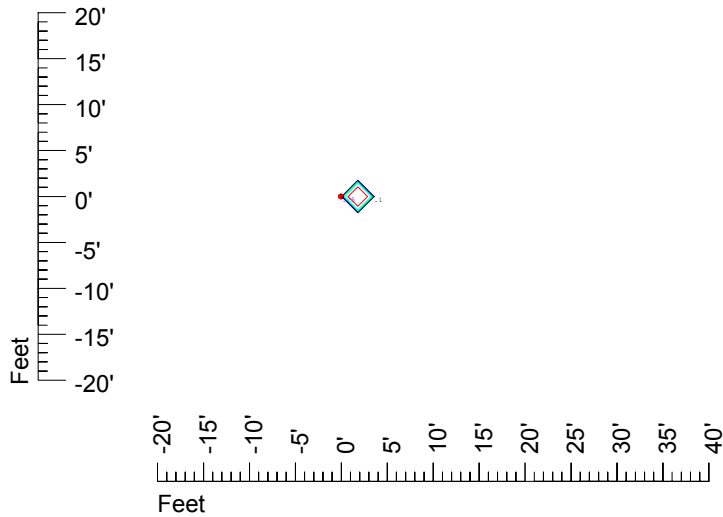

Isoline values — 0.1 fc — 0.25 fc — 0.5 fc — 1.0 fc — 2.0 fc

Mounting height 7' Tilt 0°

Mounting height 7' Tilt 30°

Mounting height 7' Tilt 15°

Mounting height 7' Tilt 45°

IES Photometric files C9409

Isoline template at 9' mounting height

Isoline values — 0.1 fc — 0.25 fc — 0.5 fc — 1.0 fc — 2.0 fc

Mounting height 9' Tilt 0°

Mounting height 9' Tilt 30°

Mounting height 9' Tilt 15°

Mounting height 9' Tilt 45°

IES Photometric files C9409

Isoline template at 11' mounting height

Isoline values — 0.1 fc — 0.25 fc — 0.5 fc — 1.0 fc — 2.0 fc

Mounting height 11' Tilt 0°

Mounting height 11' Tilt 30°

Mounting height 11' Tilt 15°

Mounting height 11' Tilt 45°

IES Photometric files C9409

Isoline template at 15' mounting height