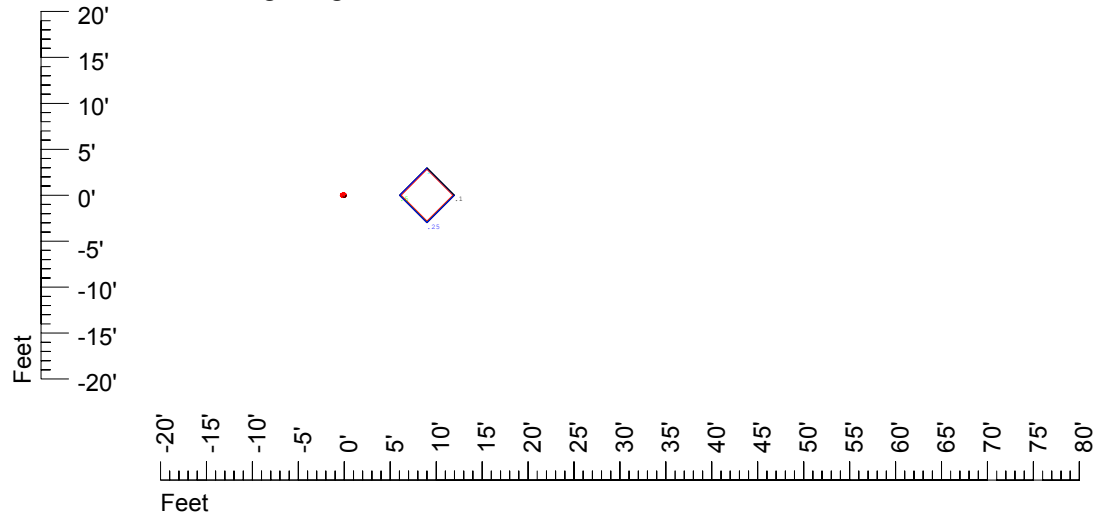

Mounting height 15' Tilt 30°