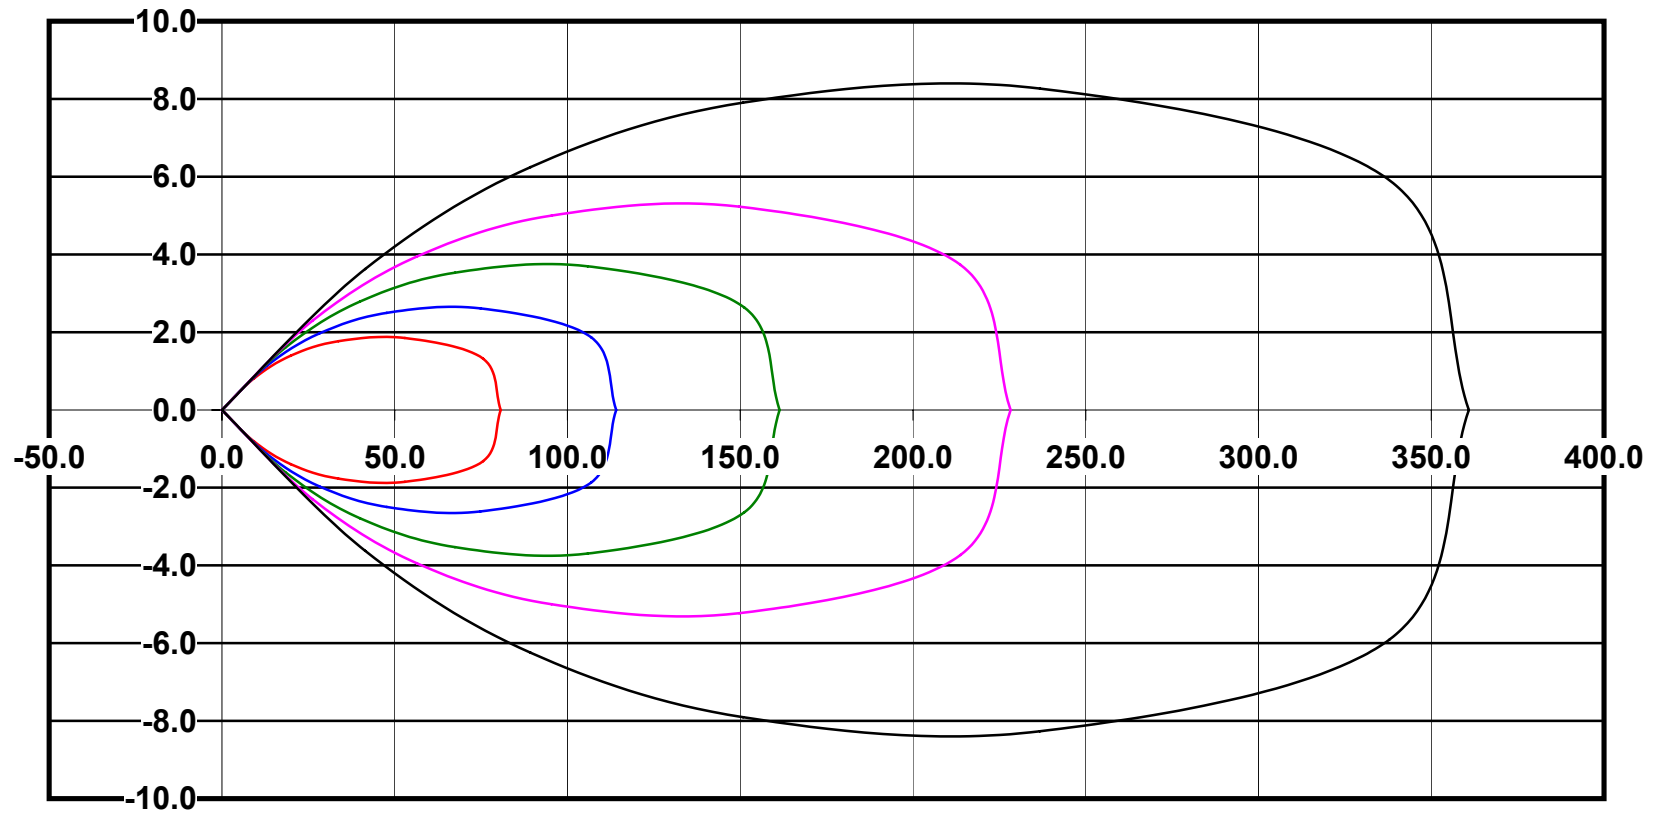

IES File: C9409**Lighting level in fc / Distance in feet**Vertical plan 0° to 180°
Horizontal plan 0°

— 2 fc — 1 fc — 0.5 fc — 0.25 fc — 0.1 fc

IES Photometric files C9409

Isoline template at 7' mounting height

Isoline values — 0.1 fc — 0.25 fc — 0.5 fc — 1.0 fc — 2.0 fc

Mounting height 7' Tilt 0°

Mounting height 7' Tilt 30°

Mounting height 7' Tilt 15°

Mounting height 7' Tilt 45°

IES Photometric files C9409

Isoline template at 9' mounting height