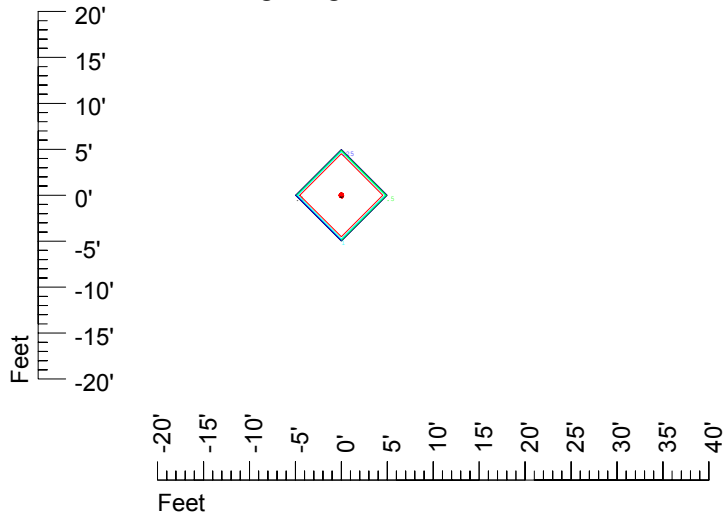

Isoline values — 0.1 fc — 0.25 fc — 0.5 fc — 1.0 fc — 2.0 fc

Mounting height 15' Tilt 0°

Mounting height 15' Tilt 30°

Mounting height 15' Tilt 15°

Mounting height 15' Tilt 45°

IES Photometric files C9409

Isoline template at 20' mounting height

Isoline values — 0.1 fc — 0.25 fc — 0.5 fc — 1.0 fc — 2.0 fc

Mounting height 20' Tilt 0°

Mounting height 20' Tilt 30°

Mounting height 20' Tilt 15°

Mounting height 20' Tilt 45°

IES Photometric files C9409

Isoline template at 25' mounting height

Isoline values — 0.1 fc — 0.25 fc — 0.5 fc — 1.0 fc — 2.0 fc

Mounting height 25' Tilt 0°

Mounting height 25' Tilt 30°

Mounting height 25' Tilt 15°

Mounting height 25' Tilt 45°

IES Photometric files C9409

Isoline template at 30' mounting height