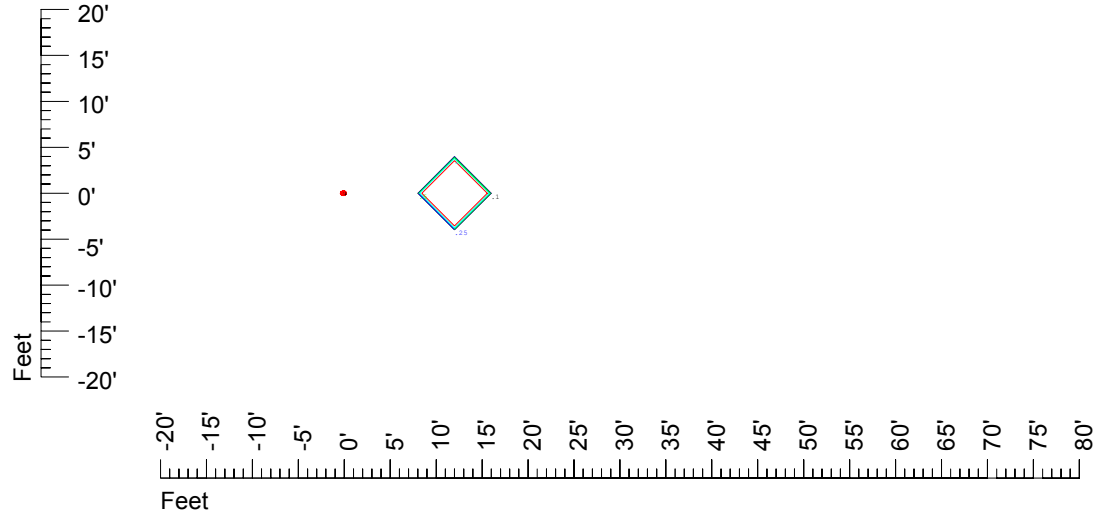

Mounting height 20' Tilt 30°