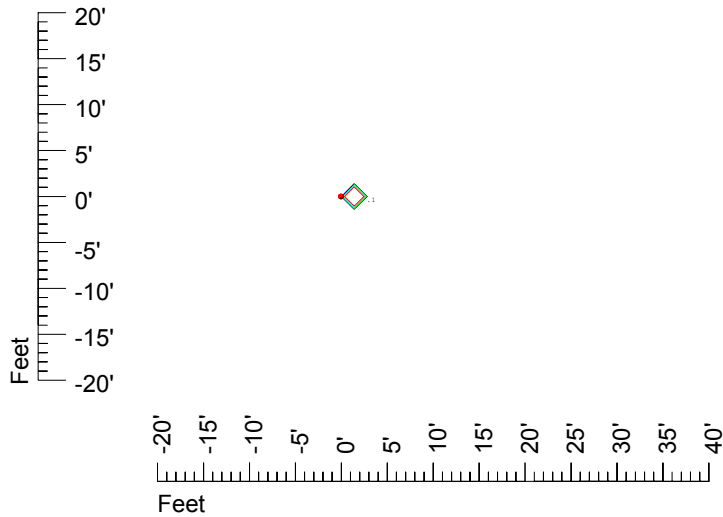

IES File: C9409**Lighting level in fc / Distance in feet**Vertical plan 0° to 180°
Horizontal plan 0°

— 2 fc — 1 fc — 0.5 fc — 0.25 fc — 0.1 fc

IES Photometric files C9409

Isoline template at 7' mounting height

Isoline values — 0.1 fc — 0.25 fc — 0.5 fc — 1.0 fc — 2.0 fc

Mounting height 7' Tilt 0°

Mounting height 7' Tilt 30°

Mounting height 7' Tilt 15°

Mounting height 7' Tilt 45°

IES Photometric files C9409

Isoline template at 9' mounting height

Isoline values — 0.1 fc — 0.25 fc — 0.5 fc — 1.0 fc — 2.0 fc

Mounting height 9' Tilt 0°

Mounting height 9' Tilt 30°

Mounting height 9' Tilt 15°

Mounting height 9' Tilt 45°

IES Photometric files C9409

Isoline template at 11' mounting height

Isoline values — 0.1 fc — 0.25 fc — 0.5 fc — 1.0 fc — 2.0 fc

Mounting height 11' Tilt 0°

Mounting height 11' Tilt 30°

Mounting height 11' Tilt 15°

Mounting height 11' Tilt 45°

IES Photometric files C9409

Isoline template at 15' mounting height