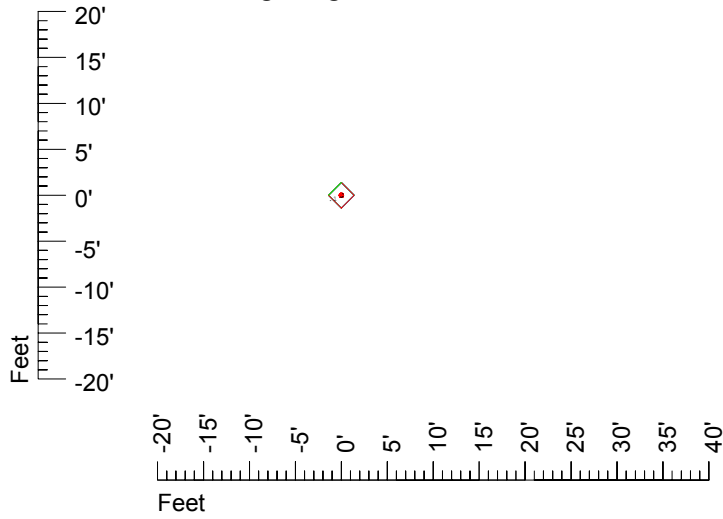

IES File: C9409**Lighting level in fc / Distance in feet**Vertical plan 0° to 180°
Horizontal plan 0°

— 2 fc — 1 fc — 0.5 fc — 0.25 fc — 0.1 fc

IES Photometric files C9409

Isoline template at 7' mounting height

Isoline values — 0.1 fc — 0.25 fc — 0.5 fc — 1.0 fc — 2.0 fc

Mounting height 7' Tilt 0°

Mounting height 7' Tilt 30°

Mounting height 7' Tilt 15°

Mounting height 7' Tilt 45°

IES Photometric files C9409

Isoline template at 9' mounting height

Isoline values — 0.1 fc — 0.25 fc — 0.5 fc — 1.0 fc — 2.0 fc

Mounting height 9' Tilt 0°

Mounting height 9' Tilt 30°

Mounting height 9' Tilt 15°

Mounting height 9' Tilt 45°

IES Photometric files C9409

Isoline template at 11' mounting height