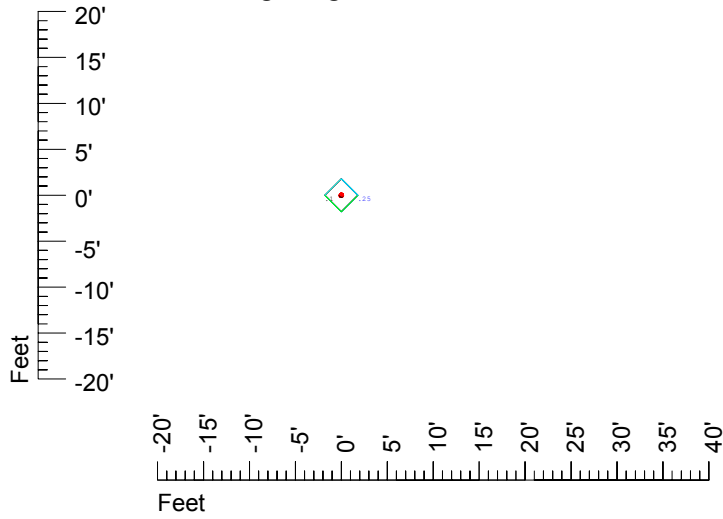

Isoline values — 0.1 fc — 0.25 fc — 0.5 fc — 1.0 fc — 2.0 fc

Mounting height 7' Tilt 0°

Mounting height 7' Tilt 30°

Mounting height 7' Tilt 15°

Mounting height 7' Tilt 45°

IES Photometric files C9409

Isoline template at 9' mounting height

Isoline values — 0.1 fc — 0.25 fc — 0.5 fc — 1.0 fc — 2.0 fc

Mounting height 9' Tilt 0°

Mounting height 9' Tilt 30°

Mounting height 9' Tilt 15°

Mounting height 9' Tilt 45°

IES Photometric files C9409

Isoline template at 11' mounting height