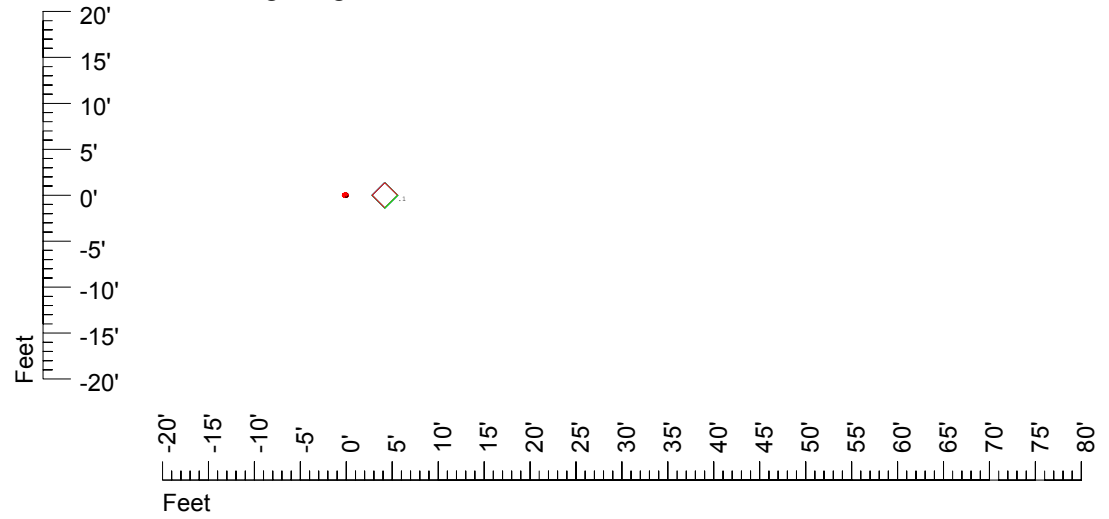

IES File: C9409**Lighting level in fc / Distance in feet**Vertical plan 0° to 180°
Horizontal plan 0°

— 2 fc — 1 fc — 0.5 fc — 0.25 fc — 0.1 fc

IES Photometric files C9409

Isoline template at 7' mounting height

Isoline values — 0.1 fc — 0.25 fc — 0.5 fc — 1.0 fc — 2.0 fc

Mounting height 7' Tilt 0°

Mounting height 7' Tilt 30°

Mounting height 7' Tilt 15°

Mounting height 7' Tilt 45°

IES Photometric files C9409

Isoline template at 9' mounting height