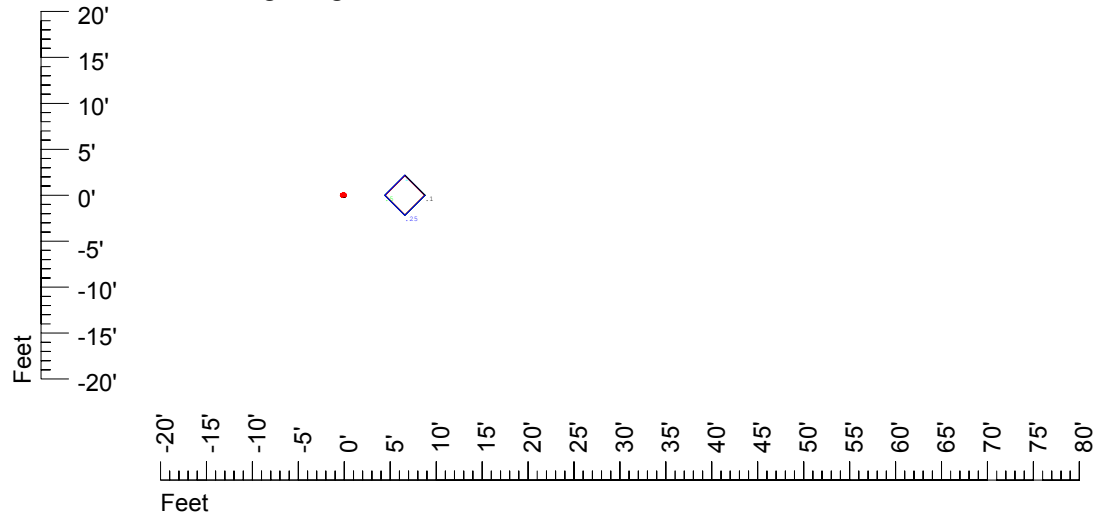

Mounting height 11' Tilt 30°