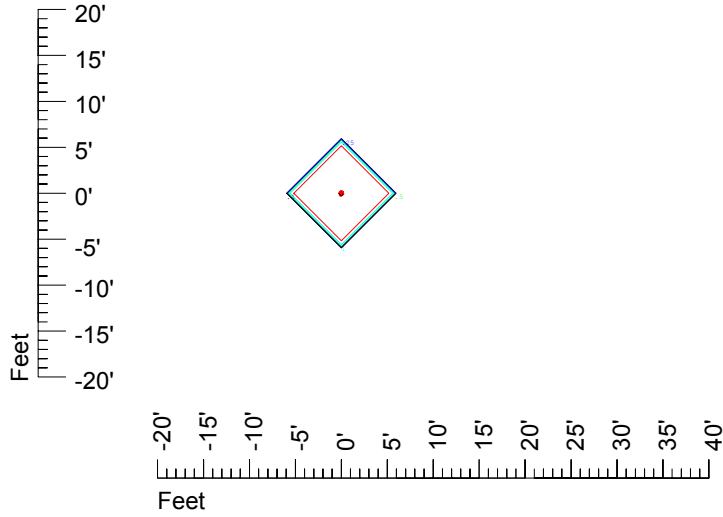

Isoline values — 0.1 fc — 0.25 fc — 0.5 fc — 1.0 fc — 2.0 fc

Mounting height 7' Tilt 0°

Mounting height 7' Tilt 30°

Mounting height 7' Tilt 15°

Mounting height 7' Tilt 45°

IES Photometric files C9409

Isoline template at 9' mounting height

Isoline values — 0.1 fc — 0.25 fc — 0.5 fc — 1.0 fc — 2.0 fc

Mounting height 20' Tilt 0°

Mounting height 20' Tilt 30°

Mounting height 20' Tilt 15°

Mounting height 20' Tilt 45°

IES Photometric files C9409

Isoline template at 25' mounting height

Isoline values — 0.1 fc — 0.25 fc — 0.5 fc — 1.0 fc — 2.0 fc

Mounting height 25' Tilt 0°

Mounting height 25' Tilt 30°

Mounting height 25' Tilt 15°

Mounting height 25' Tilt 45°

IES Photometric files C9409

Isoline template at 30' mounting height

Isoline values — 0.1 fc — 0.25 fc — 0.5 fc — 1.0 fc — 2.0 fc

Mounting height 30' Tilt 0°

Mounting height 30' Tilt 30°

Mounting height 30' Tilt 15°

Mounting height 30' Tilt 45°