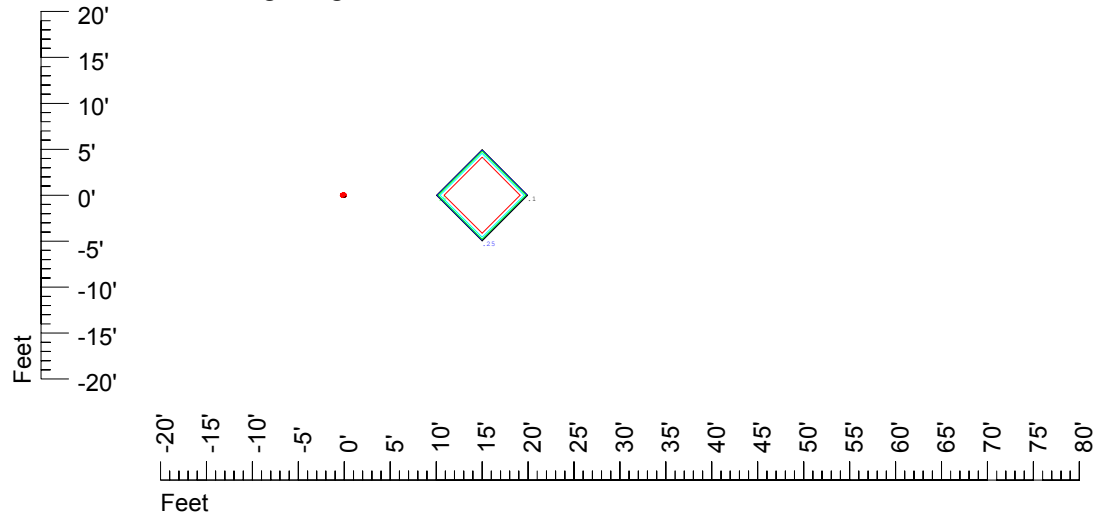

Mounting height 25' Tilt 30°