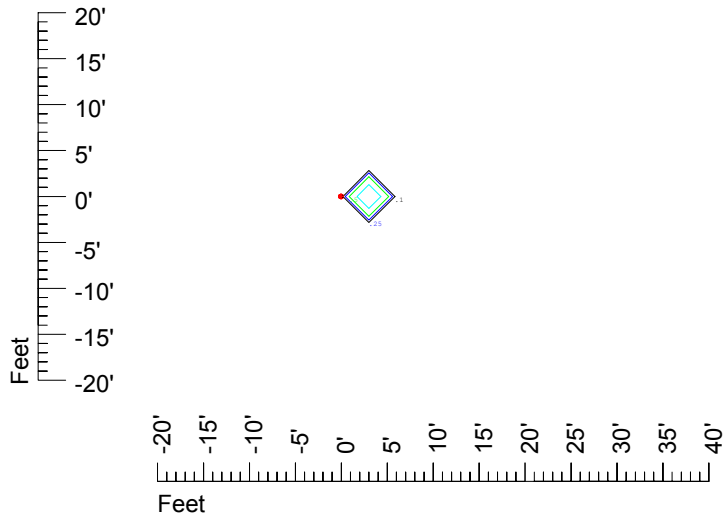

Isoline values — 0.1 fc — 0.25 fc — 0.5 fc — 1.0 fc — 2.0 fc

Mounting height 7' Tilt 0°

Mounting height 7' Tilt 30°

Mounting height 7' Tilt 15°

Mounting height 7' Tilt 45°

IES Photometric files C9409

Isoline template at 9' mounting height

Isoline values — 0.1 fc — 0.25 fc — 0.5 fc — 1.0 fc — 2.0 fc

Mounting height 11' Tilt 0°

Mounting height 11' Tilt 30°

Mounting height 11' Tilt 15°

Mounting height 11' Tilt 45°

IES Photometric files C9409

Isoline template at 15' mounting height

Isoline values — 0.1 fc — 0.25 fc — 0.5 fc — 1.0 fc — 2.0 fc

Mounting height 15' Tilt 0°

Mounting height 15' Tilt 30°

Mounting height 15' Tilt 15°

Mounting height 15' Tilt 45°

IES Photometric files C9409

Isoline template at 20' mounting height

Isoline values — 0.1 fc — 0.25 fc — 0.5 fc — 1.0 fc — 2.0 fc

Mounting height 20' Tilt 0°

Mounting height 20' Tilt 30°

Mounting height 20' Tilt 15°

Mounting height 20' Tilt 45°

IES Photometric files C9409

Isoline template at 25' mounting height