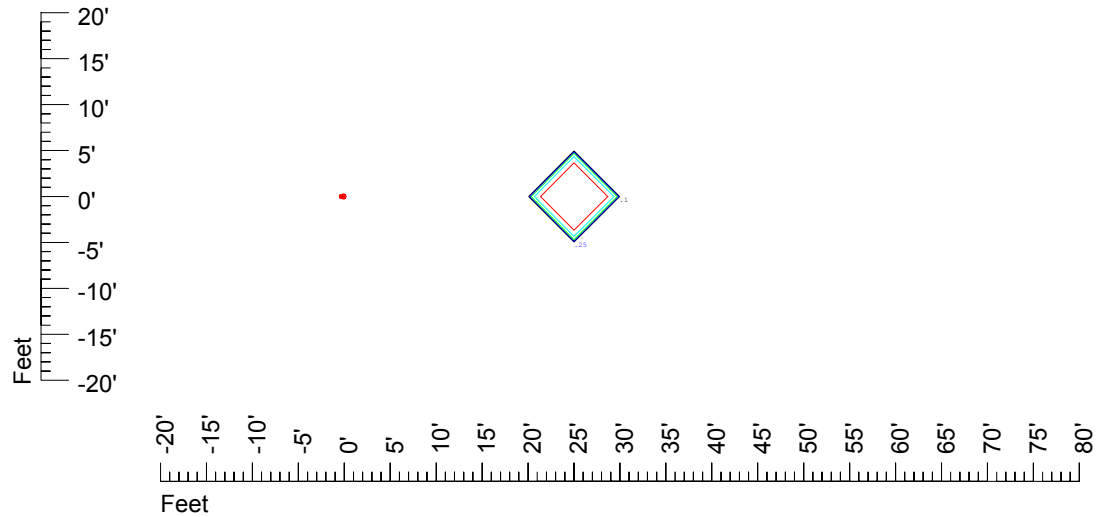

Isoline values — 0.1 fc — 0.25 fc — 0.5 fc — 1.0 fc — 2.0 fc

Mounting height 20' Tilt 0°

Mounting height 20' Tilt 30°

Mounting height 20' Tilt 15°

Mounting height 20' Tilt 45°

IES Photometric files C9409

Isoline template at 25' mounting height

Isoline values — 0.1 fc — 0.25 fc — 0.5 fc — 1.0 fc — 2.0 fc

Mounting height 25' Tilt 0°

Mounting height 25' Tilt 30°

Mounting height 25' Tilt 15°

Mounting height 25' Tilt 45°

IES Photometric files C9409

Isoline template at 30' mounting height

Isoline values — 0.1 fc — 0.25 fc — 0.5 fc — 1.0 fc — 2.0 fc

Mounting height 30' Tilt 0°

Mounting height 30' Tilt 30°

Mounting height 30' Tilt 15°

Mounting height 30' Tilt 45°