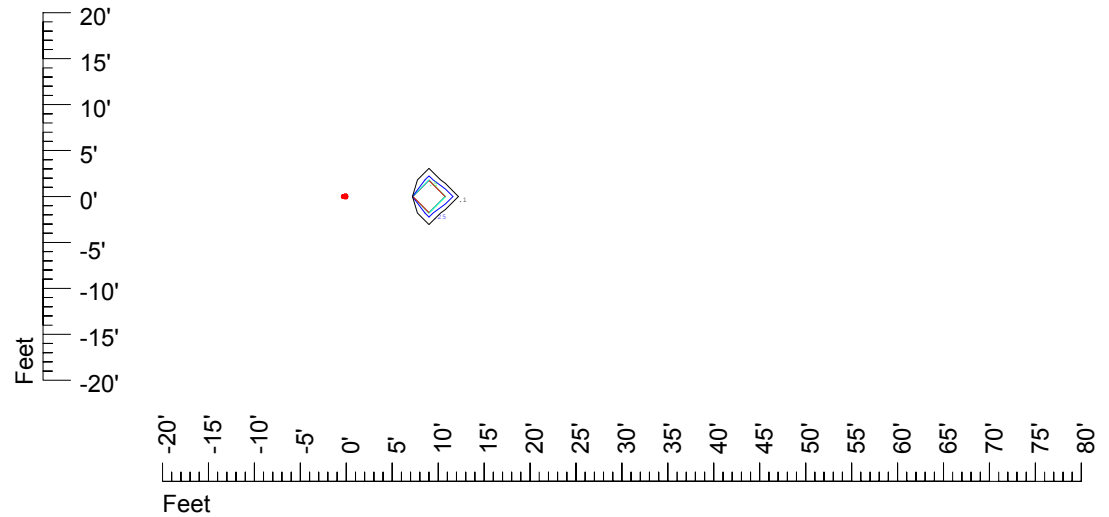

Isoline values — 0.1 fc — 0.25 fc — 0.5 fc — 1.0 fc — 2.0 fc

Mounting height 9' Tilt 0°

Mounting height 9' Tilt 30°

Mounting height 9' Tilt 15°

Mounting height 9' Tilt 45°

IES Photometric files C9409

Isoline template at 11' mounting height