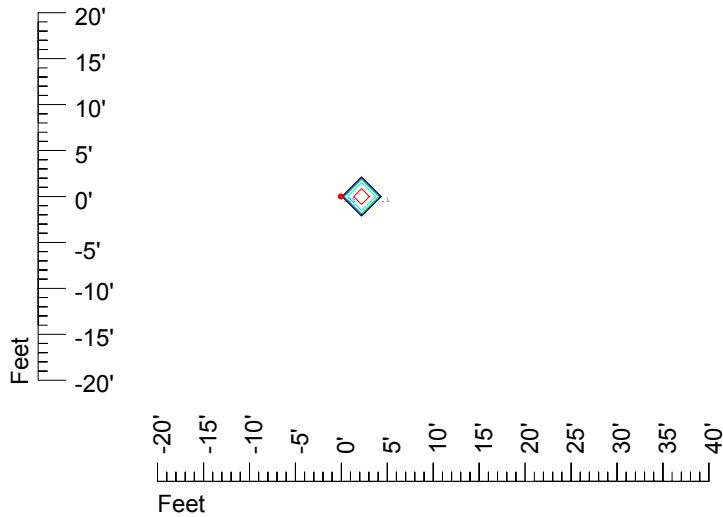

Isoline values — 0.1 fc — 0.25 fc — 0.5 fc — 1.0 fc — 2.0 fc

Mounting height 7' Tilt 0°

Mounting height 7' Tilt 30°

Mounting height 7' Tilt 15°

Mounting height 7' Tilt 45°

IES Photometric files C9409

Isoline template at 9' mounting height

Isoline values — 0.1 fc — 0.25 fc — 0.5 fc — 1.0 fc — 2.0 fc

Mounting height 9' Tilt 0°

Mounting height 9' Tilt 30°

Mounting height 9' Tilt 15°

Mounting height 9' Tilt 45°

IES Photometric files C9409

Isoline template at 11' mounting height

Isoline values — 0.1 fc — 0.25 fc — 0.5 fc — 1.0 fc — 2.0 fc

Mounting height 11' Tilt 0°

Mounting height 11' Tilt 30°

Mounting height 11' Tilt 15°

Mounting height 11' Tilt 45°

IES Photometric files C9409

Isoline template at 15' mounting height

Isoline values — 0.1 fc — 0.25 fc — 0.5 fc — 1.0 fc — 2.0 fc

Mounting height 15' Tilt 0°

Mounting height 15' Tilt 30°

Mounting height 15' Tilt 15°

Mounting height 15' Tilt 45°

IES Photometric files C9409

Isoline template at 20' mounting height