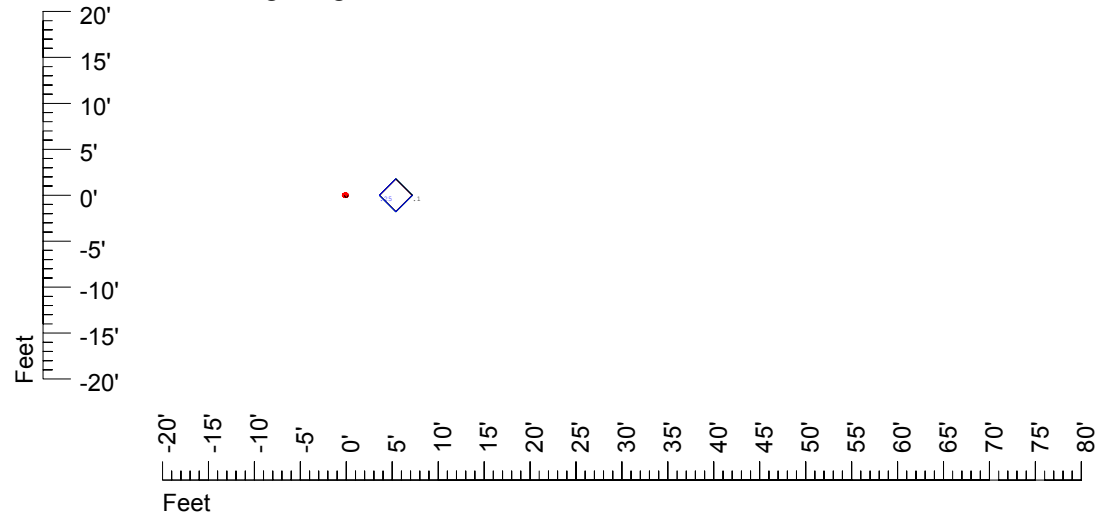

Isoline values — 0.1 fc — 0.25 fc — 0.5 fc — 1.0 fc — 2.0 fc

Mounting height 7' Tilt 0°

Mounting height 7' Tilt 30°

Mounting height 7' Tilt 15°

Mounting height 7' Tilt 45°

IES Photometric files C9409

Isoline template at 9' mounting height

Isoline values — 0.1 fc — 0.25 fc — 0.5 fc — 1.0 fc — 2.0 fc

Mounting height 9' Tilt 0°

Mounting height 9' Tilt 30°

Mounting height 9' Tilt 15°

Mounting height 9' Tilt 45°

IES Photometric files C9409

Isoline template at 11' mounting height