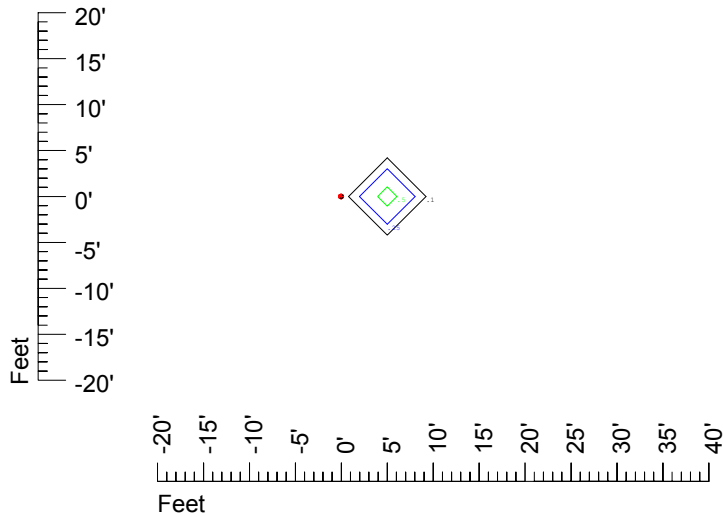

Isoline values — 0.1 fc — 0.25 fc — 0.5 fc — 1.0 fc — 2.0 fc

Mounting height 7' Tilt 0°

Mounting height 7' Tilt 30°

Mounting height 7' Tilt 15°

Mounting height 7' Tilt 45°

IES Photometric files C9409

Isoline template at 9' mounting height

Isoline values — 0.1 fc — 0.25 fc — 0.5 fc — 1.0 fc — 2.0 fc

Mounting height 20' Tilt 0°

Mounting height 20' Tilt 30°

Mounting height 20' Tilt 15°

Mounting height 20' Tilt 45°

IES Photometric files C9409

Isoline template at 25' mounting height

Isoline values — 0.1 fc — 0.25 fc — 0.5 fc — 1.0 fc — 2.0 fc

Mounting height 25' Tilt 0°

Mounting height 25' Tilt 30°

Mounting height 25' Tilt 15°

Mounting height 25' Tilt 45°

IES Photometric files C9409

Isoline template at 30' mounting height

Isoline values — 0.1 fc — 0.25 fc — 0.5 fc — 1.0 fc — 2.0 fc

Mounting height 30' Tilt 0°

Mounting height 30' Tilt 30°

Mounting height 30' Tilt 15°

Mounting height 30' Tilt 45°