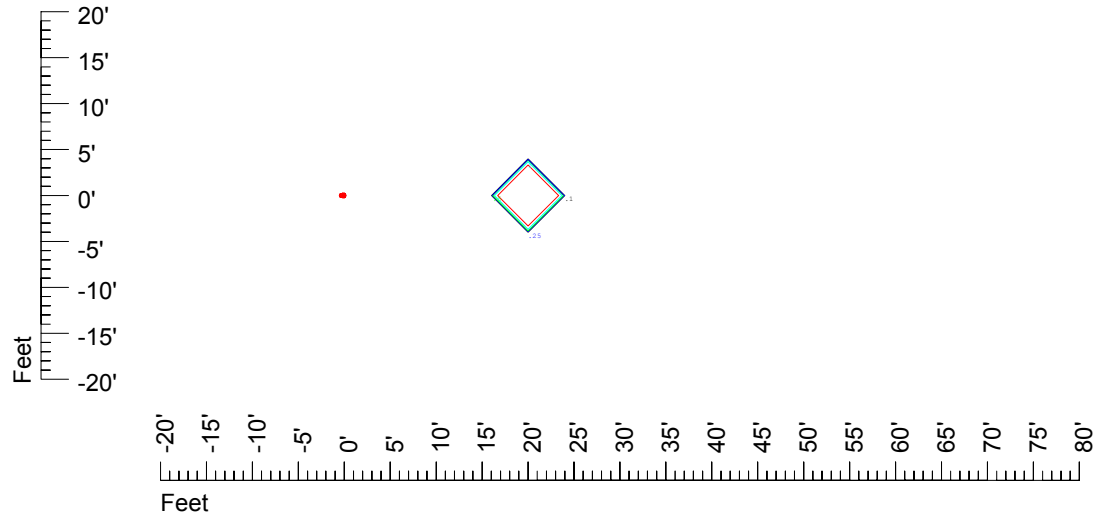

Isoline values — 0.1 fc — 0.25 fc — 0.5 fc — 1.0 fc — 2.0 fc

Mounting height 20' Tilt 0°

Mounting height 20' Tilt 30°

Mounting height 20' Tilt 15°

Mounting height 20' Tilt 45°

IES Photometric files C9409

Isoline template at 25' mounting height