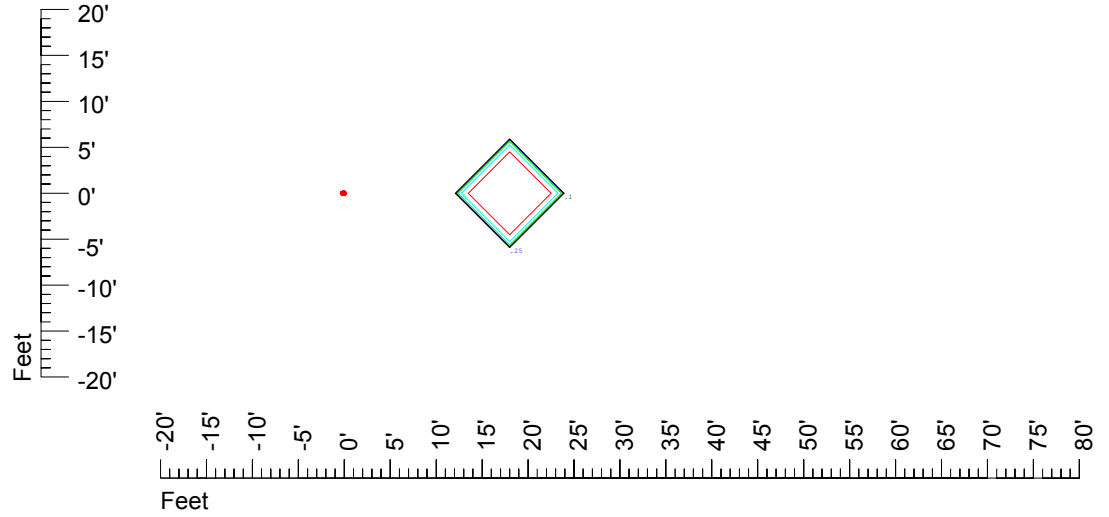

Isoline values — 0.1 fc — 0.25 fc — 0.5 fc — 1.0 fc — 2.0 fc

Mounting height 25' Tilt 0°

Mounting height 25' Tilt 30°

Mounting height 25' Tilt 15°

Mounting height 25' Tilt 45°

IES Photometric files C9409

Isoline template at 30' mounting height

Isoline values — 0.1 fc — 0.25 fc — 0.5 fc — 1.0 fc — 2.0 fc

Mounting height 30' Tilt 0°

Mounting height 30' Tilt 30°

Mounting height 30' Tilt 15°

Mounting height 30' Tilt 45°