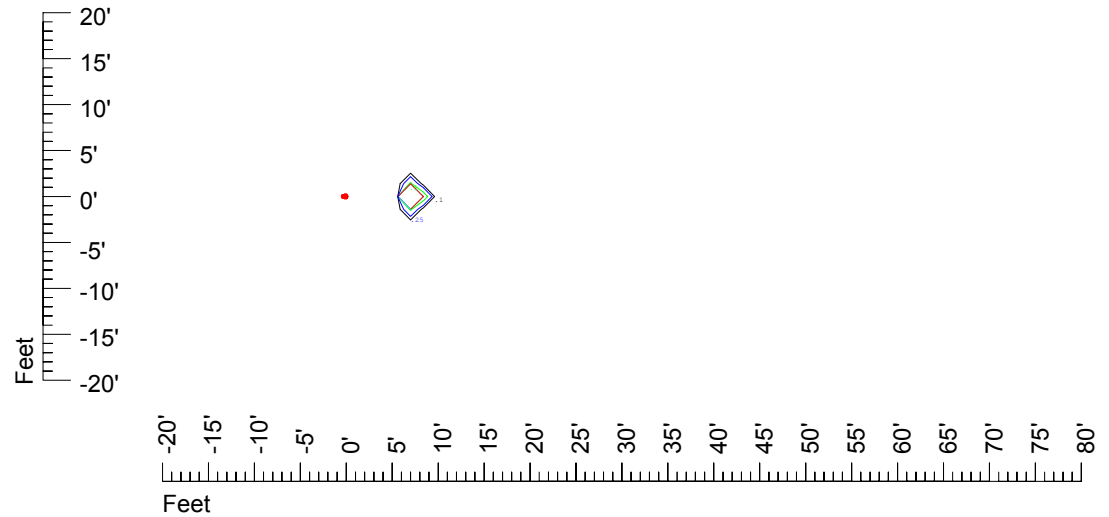

Isoline values — 0.1 fc — 0.25 fc — 0.5 fc — 1.0 fc — 2.0 fc

Mounting height 7' Tilt 0°

Mounting height 7' Tilt 30°

Mounting height 7' Tilt 15°

Mounting height 7' Tilt 45°

IES Photometric files C9409

Isoline template at 9' mounting height