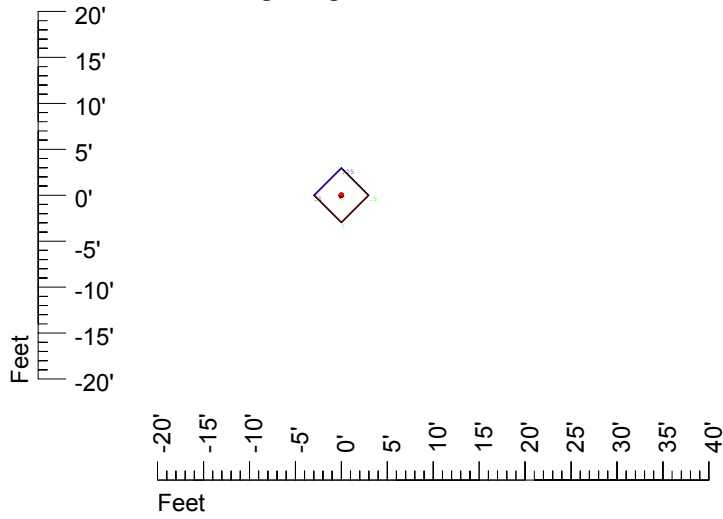

Isoline values — 0.1 fc — 0.25 fc — 0.5 fc — 1.0 fc — 2.0 fc

Mounting height 15' Tilt 0°