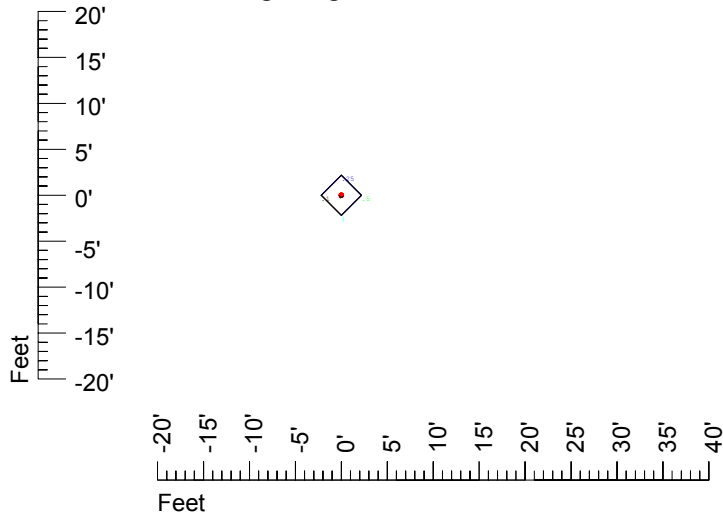

Isoline values — 0.1 fc — 0.25 fc — 0.5 fc — 1.0 fc — 2.0 fc

Mounting height 7' Tilt 0°

Mounting height 7' Tilt 30°

Mounting height 7' Tilt 15°

Mounting height 7' Tilt 45°

IES Photometric files C9409

Isoline template at 9' mounting height

Isoline values — 0.1 fc — 0.25 fc — 0.5 fc — 1.0 fc — 2.0 fc

Mounting height 9' Tilt 0°

Mounting height 9' Tilt 30°

Mounting height 9' Tilt 15°

Mounting height 9' Tilt 45°

IES Photometric files C9409

Isoline template at 11' mounting height

Isoline values — 0.1 fc — 0.25 fc — 0.5 fc — 1.0 fc — 2.0 fc

Mounting height 11' Tilt 0°

Mounting height 11' Tilt 30°

Mounting height 11' Tilt 15°

Mounting height 11' Tilt 45°

IES Photometric files C9409

Isoline template at 15' mounting height