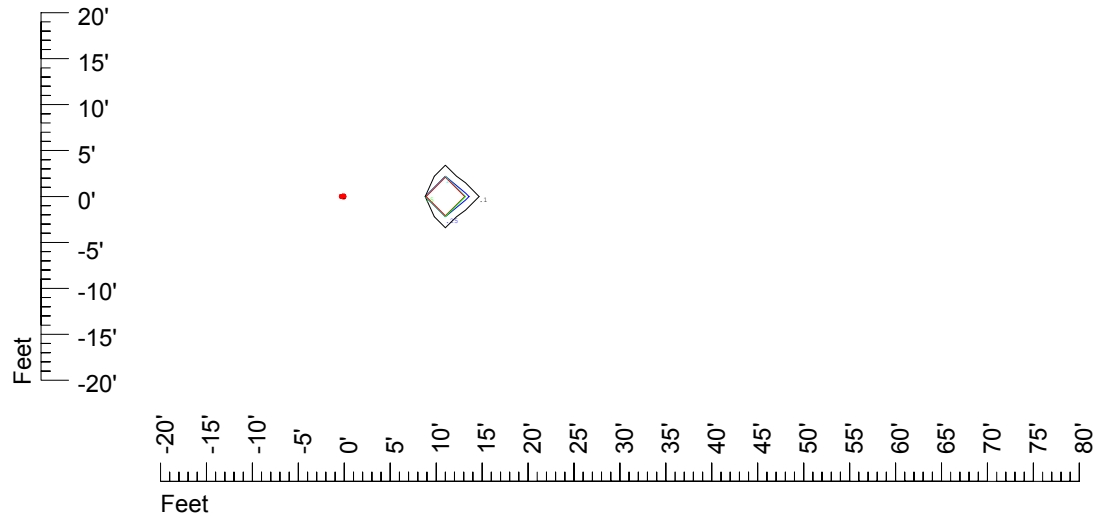

Isoline values — 0.1 fc — 0.25 fc — 0.5 fc — 1.0 fc — 2.0 fc

Mounting height 11' Tilt 0°

Mounting height 11' Tilt 30°

Mounting height 11' Tilt 15°

Mounting height 11' Tilt 45°

IES Photometric files C9409

Isoline template at 15' mounting height