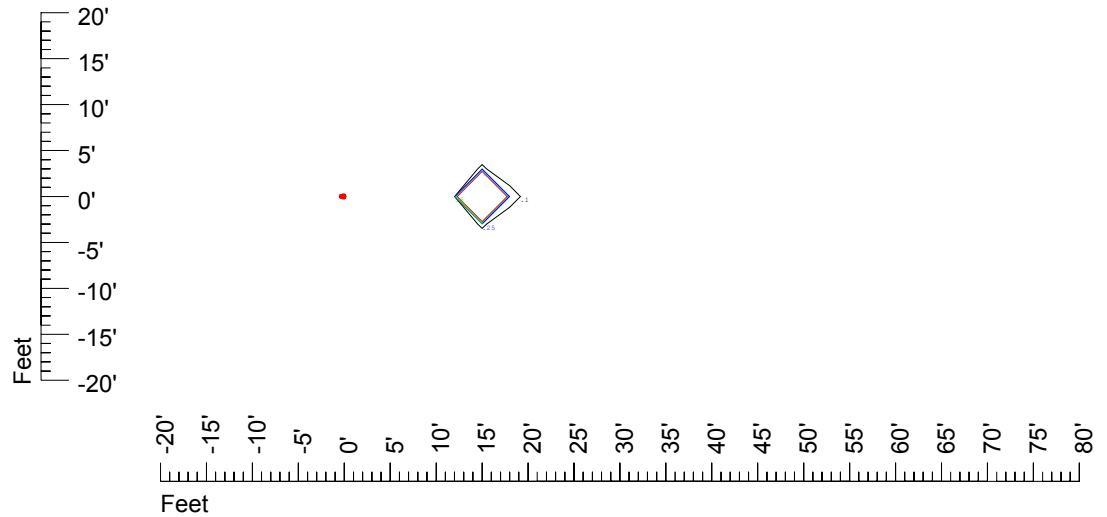

Isoline values — 0.1 fc — 0.25 fc — 0.5 fc — 1.0 fc — 2.0 fc

Mounting height 15' Tilt 0°

Mounting height 15' Tilt 30°

Mounting height 15' Tilt 15°

Mounting height 15' Tilt 45°

IES Photometric files C9409

Isoline template at 20' mounting height