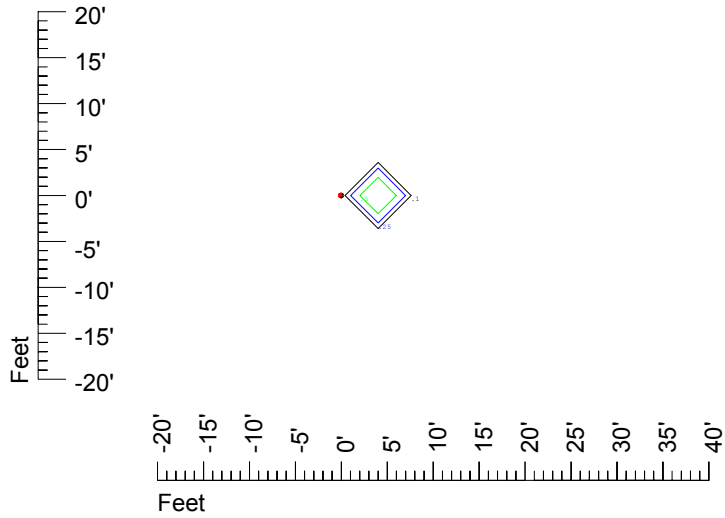

Isoline values — 0.1 fc — 0.25 fc — 0.5 fc — 1.0 fc — 2.0 fc

Mounting height 7' Tilt 0°

Mounting height 7' Tilt 30°

Mounting height 7' Tilt 15°

Mounting height 7' Tilt 45°

IES Photometric files C9409

Isoline template at 9' mounting height

Isoline values — 0.1 fc — 0.25 fc — 0.5 fc — 1.0 fc — 2.0 fc

Mounting height 15' Tilt 0°

Mounting height 15' Tilt 30°

Mounting height 15' Tilt 15°

Mounting height 15' Tilt 45°

IES Photometric files C9409

Isoline template at 20' mounting height

Isoline values — 0.1 fc — 0.25 fc — 0.5 fc — 1.0 fc — 2.0 fc

Mounting height 20' Tilt 0°

Mounting height 20' Tilt 30°

Mounting height 20' Tilt 15°

Mounting height 20' Tilt 45°

IES Photometric files C9409

Isoline template at 25' mounting height

Isoline values — 0.1 fc — 0.25 fc — 0.5 fc — 1.0 fc — 2.0 fc

Mounting height 25' Tilt 0°

Mounting height 25' Tilt 30°

Mounting height 25' Tilt 15°

Mounting height 25' Tilt 45°

IES Photometric files C9409

Isoline template at 30' mounting height