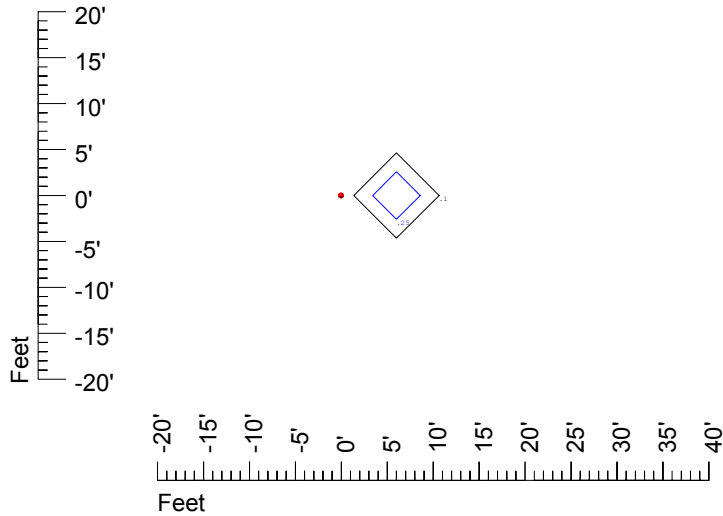

Isoline values — 0.1 fc — 0.25 fc — 0.5 fc — 1.0 fc — 2.0 fc

Mounting height 7' Tilt 0°

Mounting height 7' Tilt 30°

Mounting height 7' Tilt 15°

Mounting height 7' Tilt 45°

IES Photometric files C9409

Isoline template at 9' mounting height

Isoline values — 0.1 fc — 0.25 fc — 0.5 fc — 1.0 fc — 2.0 fc

Mounting height 20' Tilt 0°

Mounting height 20' Tilt 30°

Mounting height 20' Tilt 15°

Mounting height 20' Tilt 45°

IES Photometric files C9409

Isoline template at 25' mounting height

Isoline values — 0.1 fc — 0.25 fc — 0.5 fc — 1.0 fc — 2.0 fc

Mounting height 25' Tilt 0°

Mounting height 25' Tilt 30°

Mounting height 25' Tilt 15°

Mounting height 25' Tilt 45°

IES Photometric files C9409

Isoline template at 30' mounting height

Isoline values — 0.1 fc — 0.25 fc — 0.5 fc — 1.0 fc — 2.0 fc

Mounting height 30' Tilt 0°

Mounting height 30' Tilt 30°

Mounting height 30' Tilt 15°

Mounting height 30' Tilt 45°