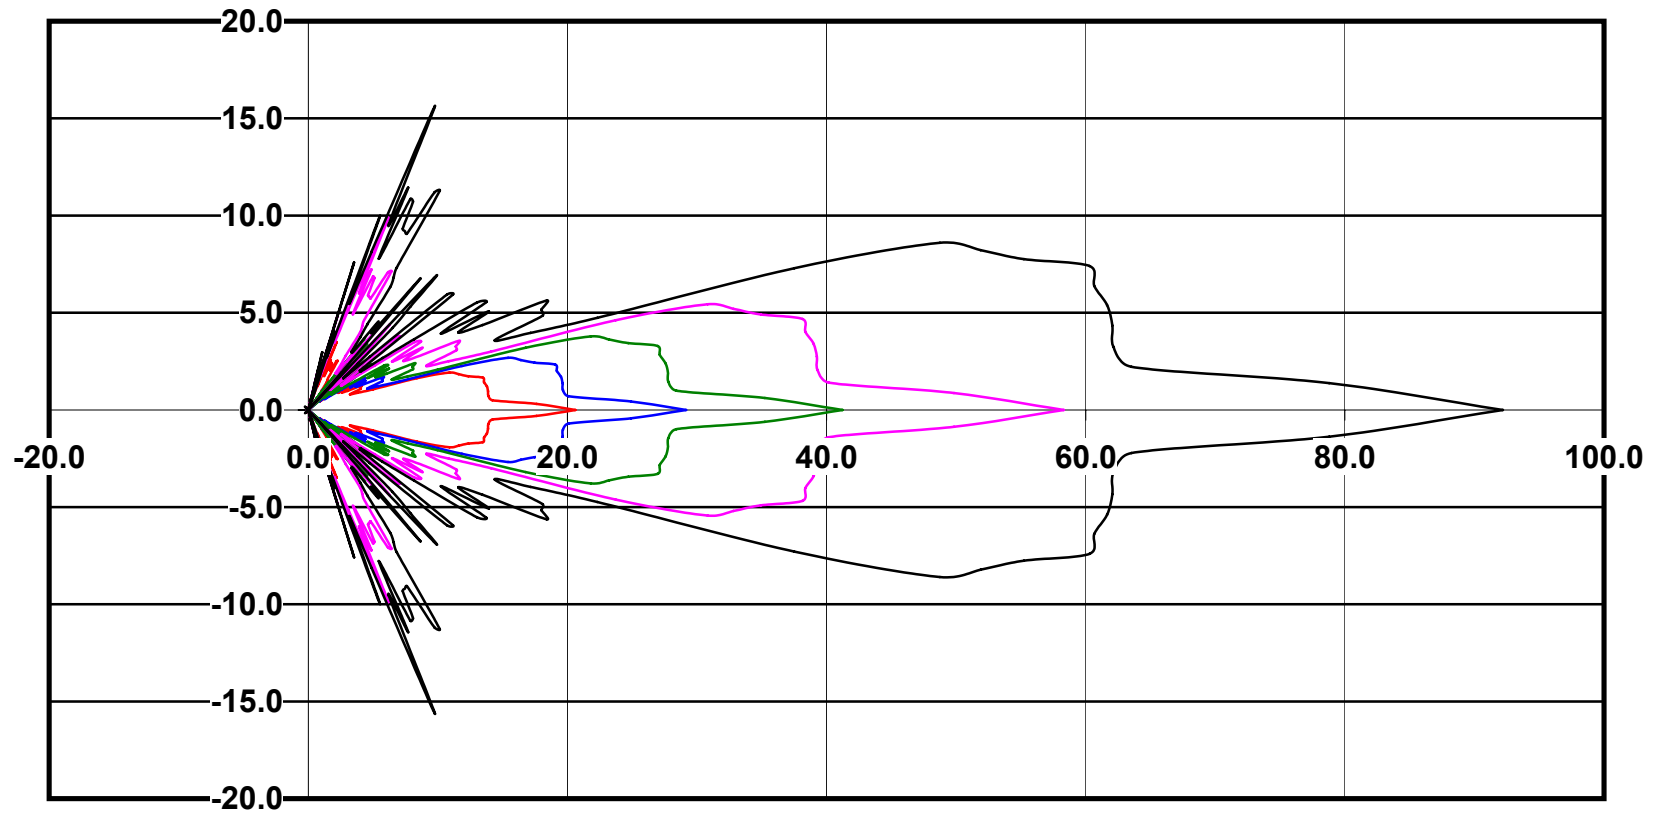

IES File: C9404

Lighting level in fc / Distance in feet

Vertical plan 0° to 180°
Horizontal plan 0°

— 2 fc — 1 fc — 0.5 fc — 0.25 fc — 0.1 fc

IES Photometric files C9404

Isoline template at 7' mounting height

Isoline values — 0.1 fc — 0.25 fc — 0.5 fc — 1.0 fc — 2.0 fc

Mounting height 7' Tilt 0°

Mounting height 7' Tilt 30°

Mounting height 7' Tilt 15°

Mounting height 7' Tilt 45°

IES Photometric files C9404

Isoline template at 9' mounting height

Isoline values — 0.1 fc — 0.25 fc — 0.5 fc — 1.0 fc — 2.0 fc

Mounting height 9' Tilt 0°

Mounting height 9' Tilt 30°

Mounting height 9' Tilt 15°

Mounting height 9' Tilt 45°

IES Photometric files C9404

Isoline template at 11' mounting height

Isoline values — 0.1 fc — 0.25 fc — 0.5 fc — 1.0 fc — 2.0 fc

Mounting height 20' Tilt 0°

Mounting height 20' Tilt 30°

Mounting height 20' Tilt 15°

Mounting height 20' Tilt 45°