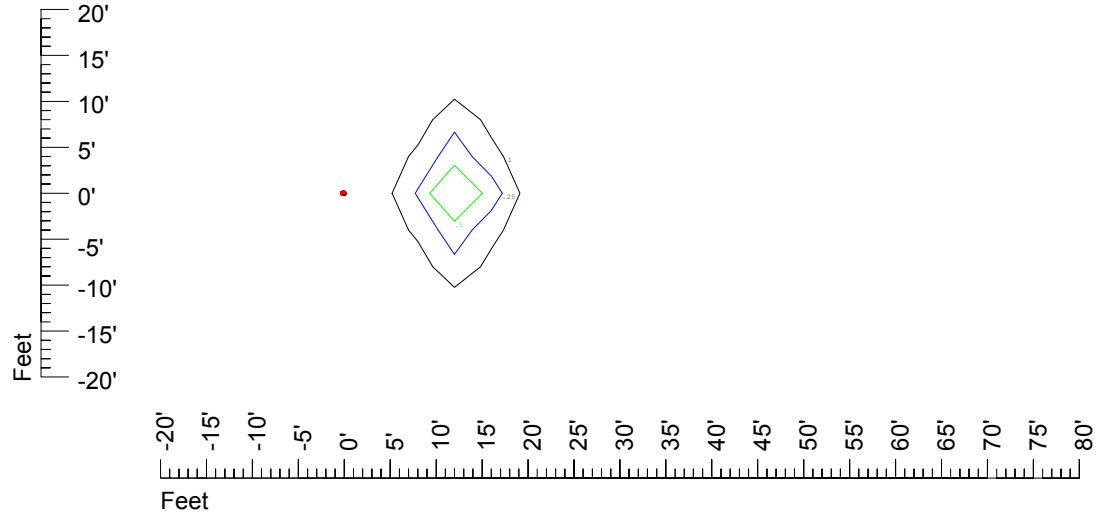

Isoline values — 0.1 fc — 0.25 fc — 0.5 fc — 1.0 fc — 2.0 fc

Mounting height 11' Tilt 0°

Mounting height 11' Tilt 30°

Mounting height 11' Tilt 15°

Mounting height 11' Tilt 45°

IES Photometric files C9404

Isoline template at 15' mounting height

Isoline values — 0.1 fc — 0.25 fc — 0.5 fc — 1.0 fc — 2.0 fc

Mounting height 15' Tilt 0°

Mounting height 15' Tilt 30°

Mounting height 15' Tilt 15°

Mounting height 15' Tilt 45°

IES Photometric files C9404

Isoline template at 20' mounting height

Isoline values — 0.1 fc — 0.25 fc — 0.5 fc — 1.0 fc — 2.0 fc

Mounting height 20' Tilt 0°

Mounting height 20' Tilt 30°

Mounting height 20' Tilt 15°

Mounting height 20' Tilt 45°