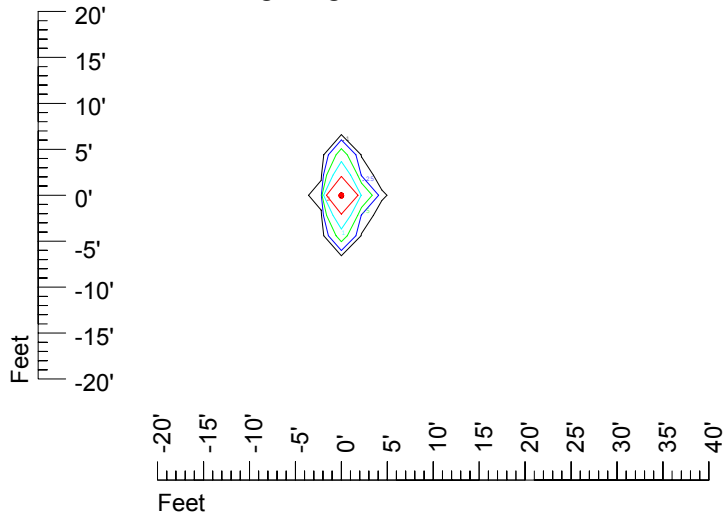

Isoline values — 0.1 fc — 0.25 fc — 0.5 fc — 1.0 fc — 2.0 fc

Mounting height 7' Tilt 0°

Mounting height 7' Tilt 30°

Mounting height 7' Tilt 15°

Mounting height 7' Tilt 45°

IES Photometric files C9404

Isoline template at 9' mounting height

Isoline values — 0.1 fc — 0.25 fc — 0.5 fc — 1.0 fc — 2.0 fc

Mounting height 9' Tilt 0°

Mounting height 9' Tilt 30°

Mounting height 9' Tilt 15°

Mounting height 9' Tilt 45°

IES Photometric files C9404

Isoline template at 11' mounting height

Isoline values — 0.1 fc — 0.25 fc — 0.5 fc — 1.0 fc — 2.0 fc

Mounting height 11' Tilt 0°

Mounting height 11' Tilt 30°

Mounting height 11' Tilt 15°

Mounting height 11' Tilt 45°

IES Photometric files C9404

Isoline template at 15' mounting height