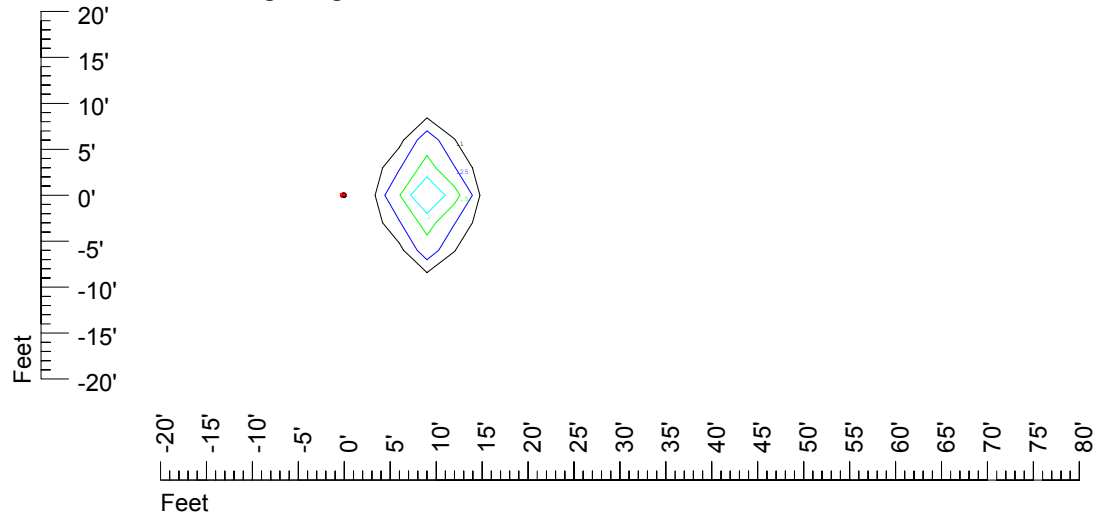

Mounting height 15' Tilt 30°