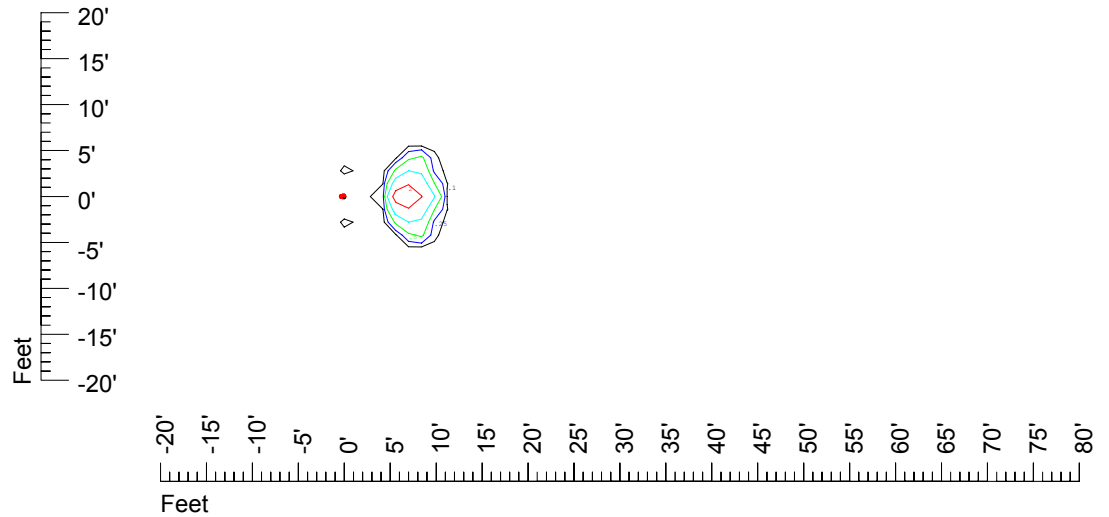

Isoline values — 0.1 fc — 0.25 fc — 0.5 fc — 1.0 fc — 2.0 fc

Mounting height 7' Tilt 0°

Mounting height 7' Tilt 30°

Mounting height 7' Tilt 15°

Mounting height 7' Tilt 45°

IES Photometric files C9404

Isoline template at 9' mounting height

Isoline values — 0.1 fc — 0.25 fc — 0.5 fc — 1.0 fc — 2.0 fc

Mounting height 9' Tilt 0°

Mounting height 9' Tilt 30°

Mounting height 9' Tilt 15°

Mounting height 9' Tilt 45°

IES Photometric files C9404

Isoline template at 11' mounting height

Isoline values — 0.1 fc — 0.25 fc — 0.5 fc — 1.0 fc — 2.0 fc

Mounting height 20' Tilt 0°

Mounting height 20' Tilt 30°

Mounting height 20' Tilt 15°

Mounting height 20' Tilt 45°