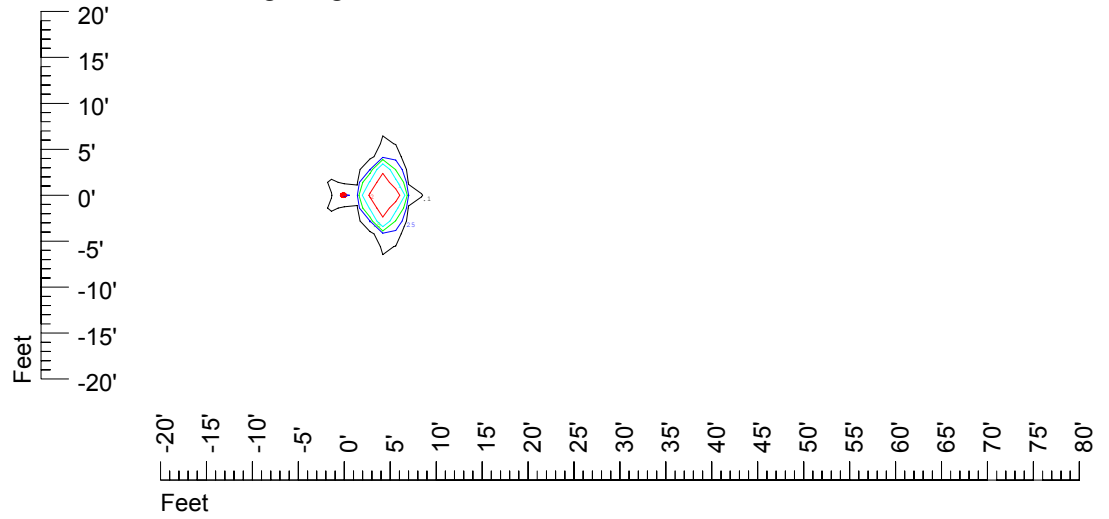

IES File: C9404

Lighting level in fc / Distance in feet

Vertical plan 0° to 180°
Horizontal plan 0°

— 2 fc — 1 fc — 0.5 fc — 0.25 fc — 0.1 fc

IES Photometric files C9404

Isoline template at 7' mounting height

Isoline values — 0.1 fc — 0.25 fc — 0.5 fc — 1.0 fc — 2.0 fc

Mounting height 7' Tilt 0°

Mounting height 7' Tilt 30°

Mounting height 7' Tilt 15°

Mounting height 7' Tilt 45°

IES Photometric files C9404

Isoline template at 9' mounting height

Isoline values — 0.1 fc — 0.25 fc — 0.5 fc — 1.0 fc — 2.0 fc

Mounting height 9' Tilt 0°

Mounting height 9' Tilt 30°

Mounting height 9' Tilt 15°

Mounting height 9' Tilt 45°

IES Photometric files C9404

Isoline template at 11' mounting height

Isoline values — 0.1 fc — 0.25 fc — 0.5 fc — 1.0 fc — 2.0 fc

Mounting height 20' Tilt 0°

Mounting height 20' Tilt 30°

Mounting height 20' Tilt 15°

Mounting height 20' Tilt 45°