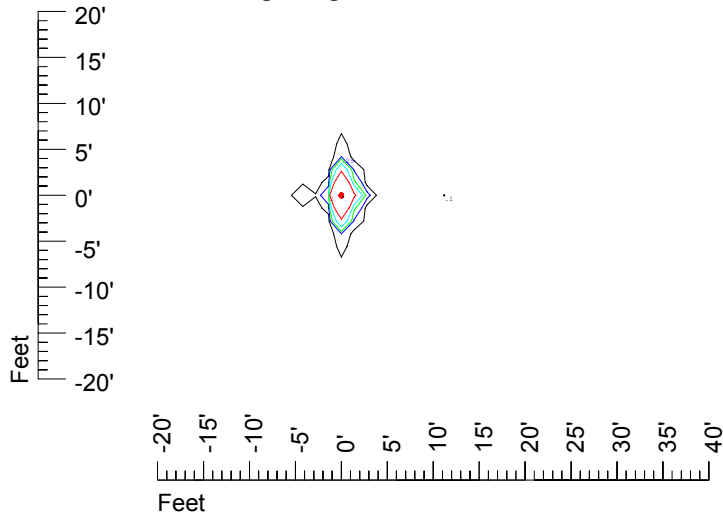

IES File: C9404

Lighting level in fc / Distance in feet

Vertical plan 0° to 180°
Horizontal plan 0°

— 2 fc — 1 fc — 0.5 fc — 0.25 fc — 0.1 fc

IES Photometric files C9404

Isoline template at 7' mounting height

Isoline values — 0.1 fc — 0.25 fc — 0.5 fc — 1.0 fc — 2.0 fc

Mounting height 7' Tilt 0°

Mounting height 7' Tilt 30°

Mounting height 7' Tilt 15°

Mounting height 7' Tilt 45°

IES Photometric files C9404

Isoline template at 9' mounting height

Isoline values — 0.1 fc — 0.25 fc — 0.5 fc — 1.0 fc — 2.0 fc

Mounting height 9' Tilt 0°

Mounting height 9' Tilt 30°

Mounting height 9' Tilt 15°

Mounting height 9' Tilt 45°

IES Photometric files C9404

Isoline template at 11' mounting height

Isoline values — 0.1 fc — 0.25 fc — 0.5 fc — 1.0 fc — 2.0 fc

Mounting height 20' Tilt 0°

Mounting height 20' Tilt 30°

Mounting height 20' Tilt 15°

Mounting height 20' Tilt 45°