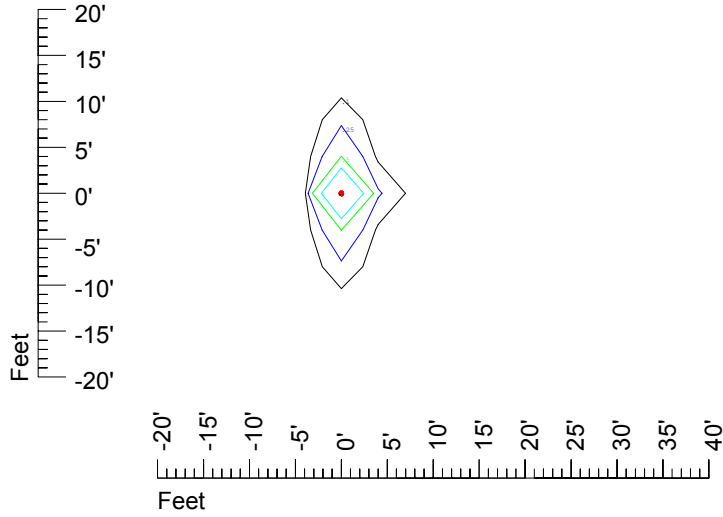

Isoline values — 0.1 fc — 0.25 fc — 0.5 fc — 1.0 fc — 2.0 fc

Mounting height 9' Tilt 0°

Mounting height 9' Tilt 30°

Mounting height 9' Tilt 15°

Mounting height 9' Tilt 45°

IES Photometric files C9404

Isoline template at 11' mounting height

Isoline values — 0.1 fc — 0.25 fc — 0.5 fc — 1.0 fc — 2.0 fc

Mounting height 11' Tilt 0°

Mounting height 11' Tilt 30°

Mounting height 11' Tilt 15°

Mounting height 11' Tilt 45°

IES Photometric files C9404

Isoline template at 15' mounting height

Isoline values — 0.1 fc — 0.25 fc — 0.5 fc — 1.0 fc — 2.0 fc

Mounting height 15' Tilt 0°

Mounting height 15' Tilt 30°

Mounting height 15' Tilt 15°

Mounting height 15' Tilt 45°

IES Photometric files C9404

Isoline template at 20' mounting height

Isoline values — 0.1 fc — 0.25 fc — 0.5 fc — 1.0 fc — 2.0 fc

Mounting height 20' Tilt 0°

Mounting height 20' Tilt 30°

Mounting height 20' Tilt 15°

Mounting height 20' Tilt 45°