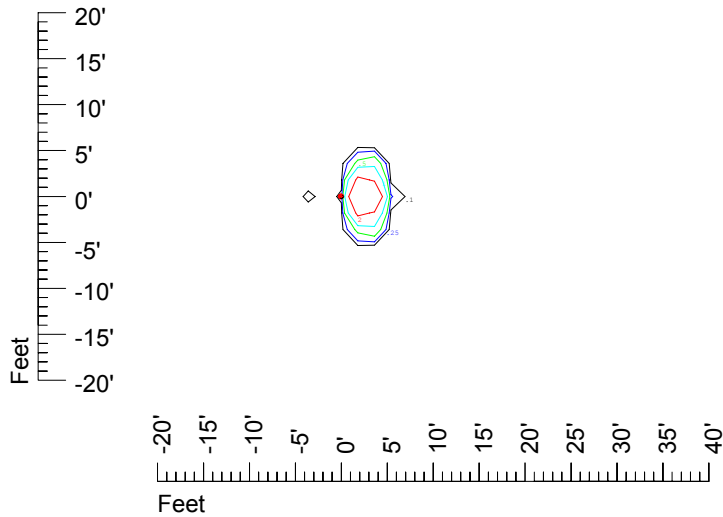

Isoline values — 0.1 fc — 0.25 fc — 0.5 fc — 1.0 fc — 2.0 fc

Mounting height 7' Tilt 0°

Mounting height 7' Tilt 30°

Mounting height 7' Tilt 15°

Mounting height 7' Tilt 45°

IES Photometric files C9404

Isoline template at 9' mounting height

Isoline values — 0.1 fc — 0.25 fc — 0.5 fc — 1.0 fc — 2.0 fc

Mounting height 9' Tilt 0°

Mounting height 9' Tilt 30°

Mounting height 9' Tilt 15°

Mounting height 9' Tilt 45°

IES Photometric files C9404

Isoline template at 11' mounting height

Isoline values — 0.1 fc — 0.25 fc — 0.5 fc — 1.0 fc — 2.0 fc

Mounting height 11' Tilt 0°

Mounting height 11' Tilt 30°

Mounting height 11' Tilt 15°

Mounting height 11' Tilt 45°

IES Photometric files C9404

Isoline template at 15' mounting height

Isoline values — 0.1 fc — 0.25 fc — 0.5 fc — 1.0 fc — 2.0 fc

Mounting height 20' Tilt 0°

Mounting height 20' Tilt 30°

Mounting height 20' Tilt 15°

Mounting height 20' Tilt 45°