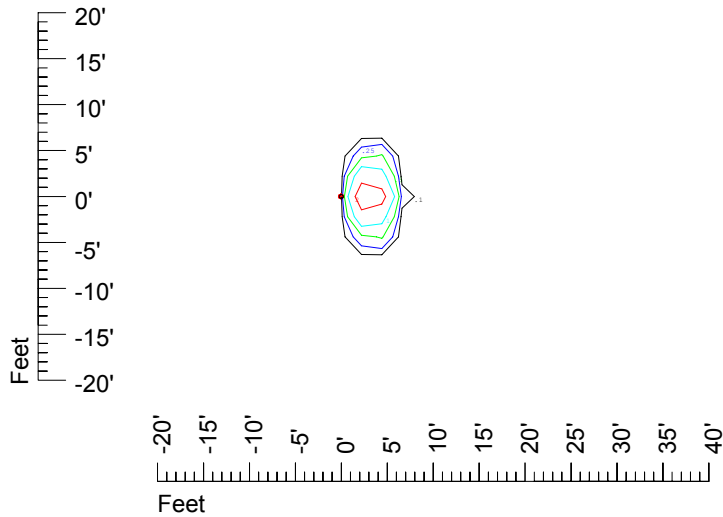

Isoline values — 0.1 fc — 0.25 fc — 0.5 fc — 1.0 fc — 2.0 fc

Mounting height 7' Tilt 0°

Mounting height 7' Tilt 30°

Mounting height 7' Tilt 15°

Mounting height 7' Tilt 45°

IES Photometric files C9404

Isoline template at 9' mounting height

Isoline values — 0.1 fc — 0.25 fc — 0.5 fc — 1.0 fc — 2.0 fc

Mounting height 9' Tilt 0°

Mounting height 9' Tilt 30°

Mounting height 9' Tilt 15°

Mounting height 9' Tilt 45°

IES Photometric files C9404

Isoline template at 11' mounting height

Isoline values — 0.1 fc — 0.25 fc — 0.5 fc — 1.0 fc — 2.0 fc

Mounting height 11' Tilt 0°

Mounting height 11' Tilt 30°

Mounting height 11' Tilt 15°

Mounting height 11' Tilt 45°

IES Photometric files C9404

Isoline template at 15' mounting height

Isoline values — 0.1 fc — 0.25 fc — 0.5 fc — 1.0 fc — 2.0 fc

Mounting height 15' Tilt 0°

Mounting height 15' Tilt 30°

Mounting height 15' Tilt 15°

Mounting height 15' Tilt 45°

IES Photometric files C9404

Isoline template at 20' mounting height