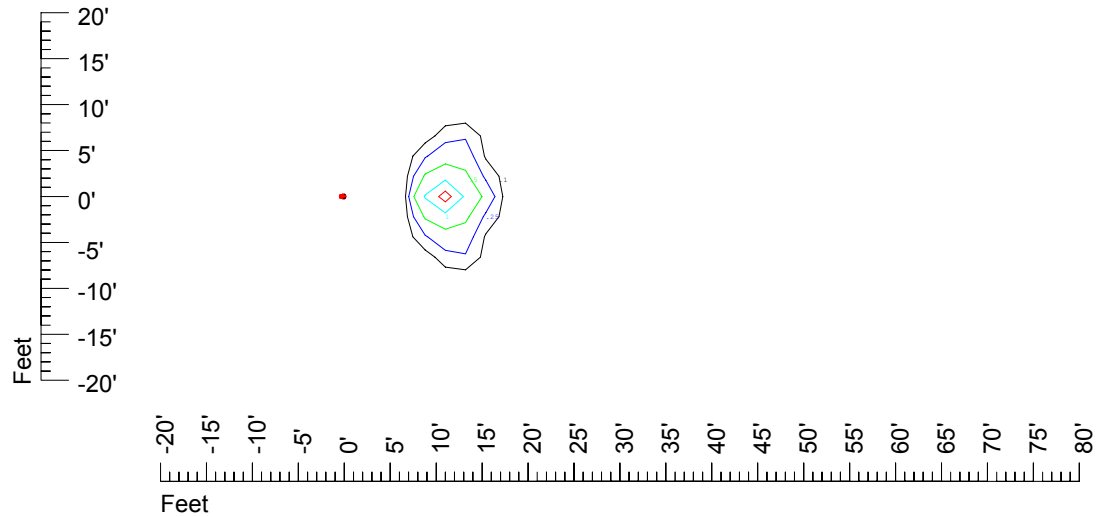

Isoline values — 0.1 fc — 0.25 fc — 0.5 fc — 1.0 fc — 2.0 fc

Mounting height 9' Tilt 0°

Mounting height 9' Tilt 30°

Mounting height 9' Tilt 15°

Mounting height 9' Tilt 45°

IES Photometric files C9404

Isoline template at 11' mounting height

Isoline values — 0.1 fc — 0.25 fc — 0.5 fc — 1.0 fc — 2.0 fc

Mounting height 11' Tilt 0°

Mounting height 11' Tilt 30°

Mounting height 11' Tilt 15°

Mounting height 11' Tilt 45°

IES Photometric files C9404

Isoline template at 15' mounting height