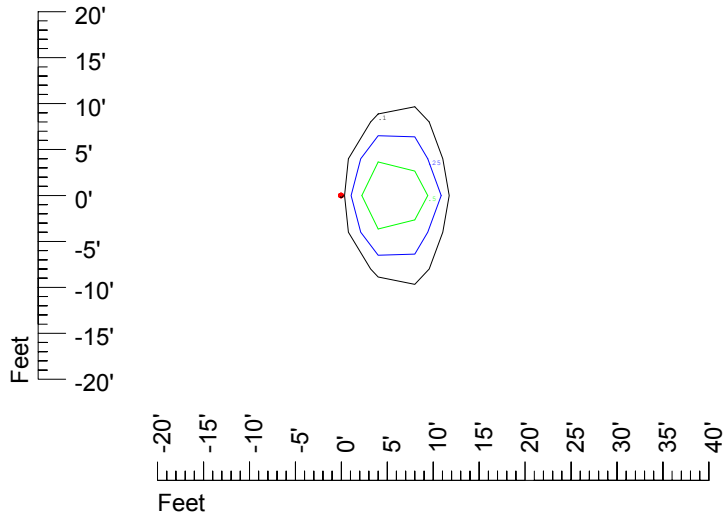

Isoline values — 0.1 fc — 0.25 fc — 0.5 fc — 1.0 fc — 2.0 fc

Mounting height 7' Tilt 0°

Mounting height 7' Tilt 30°

Mounting height 7' Tilt 15°

Mounting height 7' Tilt 45°

IES Photometric files C9404

Isoline template at 9' mounting height

Isoline values — 0.1 fc — 0.25 fc — 0.5 fc — 1.0 fc — 2.0 fc

Mounting height 11' Tilt 0°

Mounting height 11' Tilt 30°

Mounting height 11' Tilt 15°

Mounting height 11' Tilt 45°

IES Photometric files C9404

Isoline template at 15' mounting height

Isoline values — 0.1 fc — 0.25 fc — 0.5 fc — 1.0 fc — 2.0 fc

Mounting height 15' Tilt 0°

Mounting height 15' Tilt 30°

Mounting height 15' Tilt 15°

Mounting height 15' Tilt 45°

IES Photometric files C9404

Isoline template at 20' mounting height

Isoline values — 0.1 fc — 0.25 fc — 0.5 fc — 1.0 fc — 2.0 fc

Mounting height 20' Tilt 0°

Mounting height 20' Tilt 30°

Mounting height 20' Tilt 15°

Mounting height 20' Tilt 45°