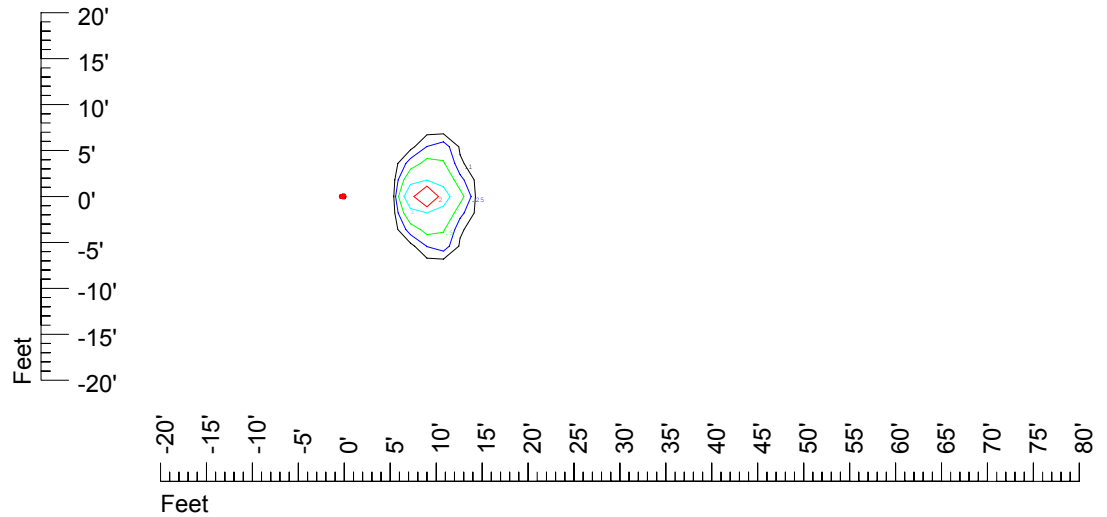

Isoline values — 0.1 fc — 0.25 fc — 0.5 fc — 1.0 fc — 2.0 fc

Mounting height 7' Tilt 0°

Mounting height 7' Tilt 30°

Mounting height 7' Tilt 15°

Mounting height 7' Tilt 45°

IES Photometric files C9404

Isoline template at 9' mounting height

Isoline values — 0.1 fc — 0.25 fc — 0.5 fc — 1.0 fc — 2.0 fc

Mounting height 9' Tilt 0°

Mounting height 9' Tilt 30°

Mounting height 9' Tilt 15°

Mounting height 9' Tilt 45°

IES Photometric files C9404

Isoline template at 11' mounting height

Isoline values — 0.1 fc — 0.25 fc — 0.5 fc — 1.0 fc — 2.0 fc

Mounting height 11' Tilt 0°

Mounting height 11' Tilt 30°

Mounting height 11' Tilt 15°

Mounting height 11' Tilt 45°

IES Photometric files C9404

Isoline template at 15' mounting height