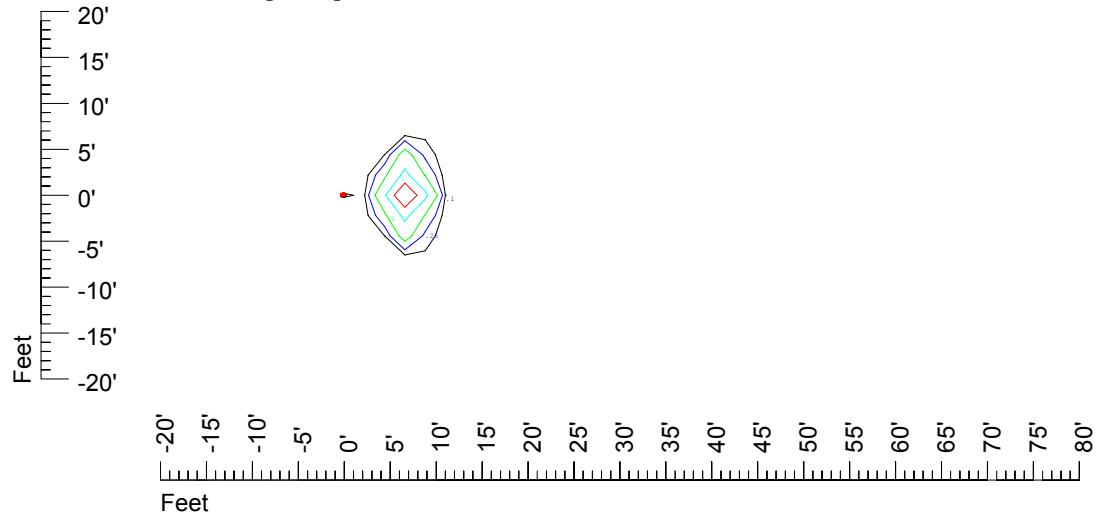

Isoline values — 0.1 fc — 0.25 fc — 0.5 fc — 1.0 fc — 2.0 fc

Mounting height 7' Tilt 0°

Mounting height 7' Tilt 30°

Mounting height 7' Tilt 15°

Mounting height 7' Tilt 45°

IES Photometric files C9404

Isoline template at 9' mounting height

Isoline values — 0.1 fc — 0.25 fc — 0.5 fc — 1.0 fc — 2.0 fc

Mounting height 9' Tilt 0°

Mounting height 9' Tilt 30°

Mounting height 9' Tilt 15°

Mounting height 9' Tilt 45°

IES Photometric files C9404

Isoline template at 11' mounting height

Isoline values — 0.1 fc — 0.25 fc — 0.5 fc — 1.0 fc — 2.0 fc

Mounting height 11' Tilt 0°

Mounting height 11' Tilt 30°

Mounting height 11' Tilt 15°

Mounting height 11' Tilt 45°

IES Photometric files C9404

Isoline template at 15' mounting height

Isoline values — 0.1 fc — 0.25 fc — 0.5 fc — 1.0 fc — 2.0 fc

Mounting height 20' Tilt 0°

Mounting height 20' Tilt 30°

Mounting height 20' Tilt 15°

Mounting height 20' Tilt 45°