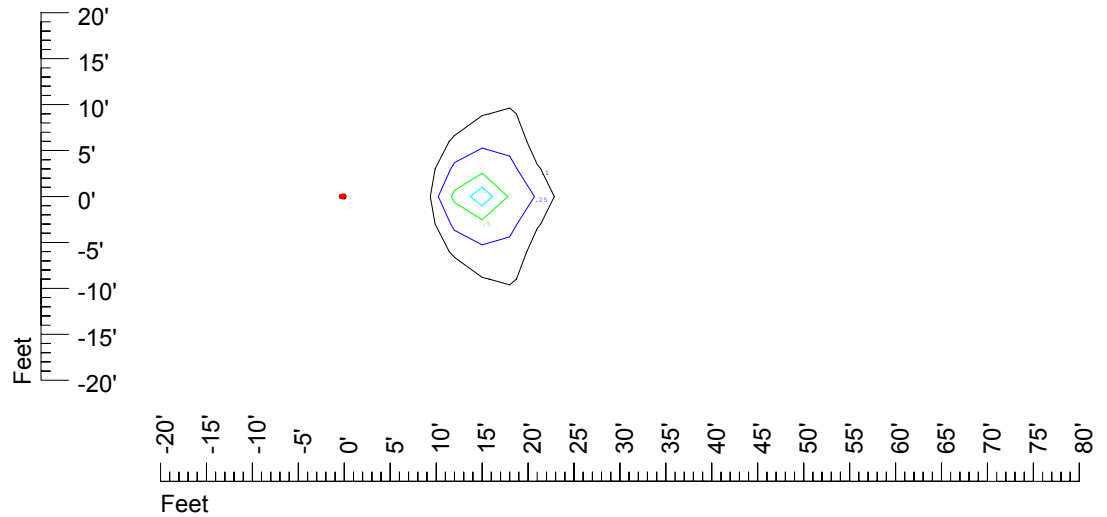

Isoline values — 0.1 fc — 0.25 fc — 0.5 fc — 1.0 fc — 2.0 fc

Mounting height 11' Tilt 0°

Mounting height 11' Tilt 30°

Mounting height 11' Tilt 15°

Mounting height 11' Tilt 45°

IES Photometric files C9404

Isoline template at 15' mounting height

Isoline values — 0.1 fc — 0.25 fc — 0.5 fc — 1.0 fc — 2.0 fc

Mounting height 15' Tilt 0°

Mounting height 15' Tilt 30°

Mounting height 15' Tilt 15°

Mounting height 15' Tilt 45°

IES Photometric files C9404

Isoline template at 20' mounting height

Isoline values — 0.1 fc — 0.25 fc — 0.5 fc — 1.0 fc — 2.0 fc

Mounting height 20' Tilt 0°

Mounting height 20' Tilt 30°

Mounting height 20' Tilt 15°

Mounting height 20' Tilt 45°