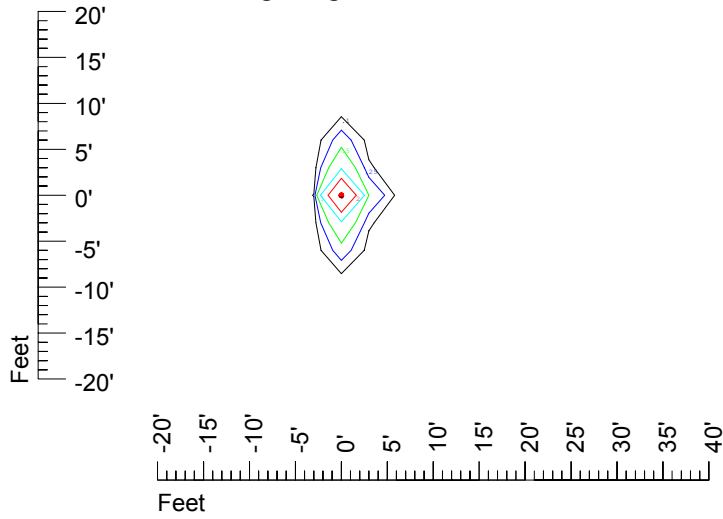

Isoline values — 0.1 fc — 0.25 fc — 0.5 fc — 1.0 fc — 2.0 fc

Mounting height 7' Tilt 0°

Mounting height 7' Tilt 30°

Mounting height 7' Tilt 15°

Mounting height 7' Tilt 45°

IES Photometric files C9404

Isoline template at 9' mounting height

Isoline values — 0.1 fc — 0.25 fc — 0.5 fc — 1.0 fc — 2.0 fc

Mounting height 9' Tilt 0°

Mounting height 9' Tilt 30°

Mounting height 9' Tilt 15°

Mounting height 9' Tilt 45°

IES Photometric files C9404

Isoline template at 11' mounting height

Isoline values — 0.1 fc — 0.25 fc — 0.5 fc — 1.0 fc — 2.0 fc

Mounting height 11' Tilt 0°

Mounting height 11' Tilt 30°

Mounting height 11' Tilt 15°

Mounting height 11' Tilt 45°

IES Photometric files C9404

Isoline template at 15' mounting height

Isoline values — 0.1 fc — 0.25 fc — 0.5 fc — 1.0 fc — 2.0 fc

Mounting height 15' Tilt 0°

Mounting height 15' Tilt 30°

Mounting height 15' Tilt 15°

Mounting height 15' Tilt 45°

IES Photometric files C9404

Isoline template at 20' mounting height