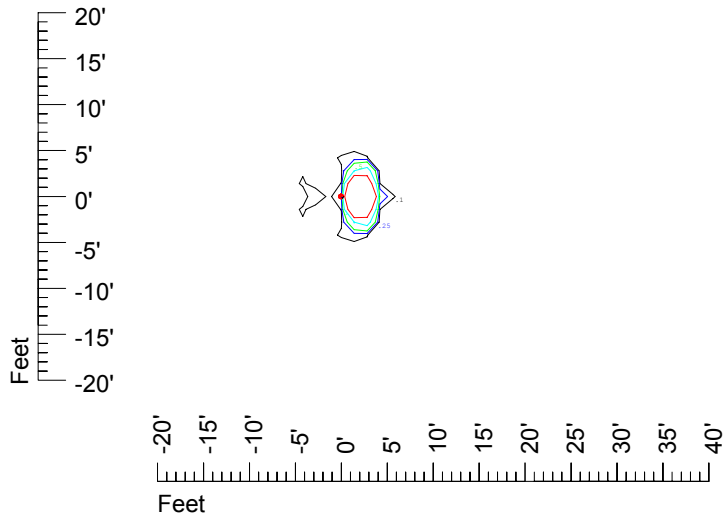

IES File: C9404

Lighting level in fc / Distance in feet

Vertical plan 0° to 180°
Horizontal plan 0°

— 2 fc — 1 fc — 0.5 fc — 0.25 fc — 0.1 fc

IES Photometric files C9404

Isoline template at 7' mounting height

Isoline values — 0.1 fc — 0.25 fc — 0.5 fc — 1.0 fc — 2.0 fc

Mounting height 7' Tilt 0°

Mounting height 7' Tilt 30°

Mounting height 7' Tilt 15°

Mounting height 7' Tilt 45°

IES Photometric files C9404

Isoline template at 9' mounting height

Isoline values — 0.1 fc — 0.25 fc — 0.5 fc — 1.0 fc — 2.0 fc

Mounting height 9' Tilt 0°

Mounting height 9' Tilt 30°

Mounting height 9' Tilt 15°

Mounting height 9' Tilt 45°

IES Photometric files C9404

Isoline template at 11' mounting height

Isoline values — 0.1 fc — 0.25 fc — 0.5 fc — 1.0 fc — 2.0 fc

Mounting height 11' Tilt 0°

Mounting height 11' Tilt 30°

Mounting height 11' Tilt 15°

Mounting height 11' Tilt 45°

IES Photometric files C9404

Isoline template at 15' mounting height