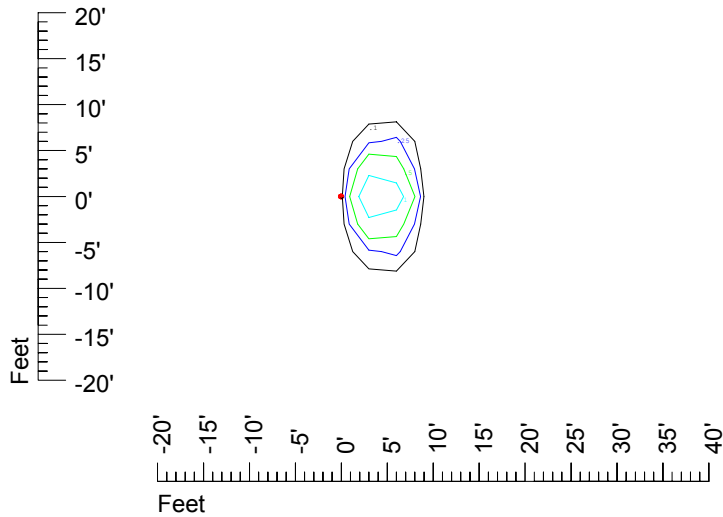

Isoline values — 0.1 fc — 0.25 fc — 0.5 fc — 1.0 fc — 2.0 fc

Mounting height 9' Tilt 0°

Mounting height 9' Tilt 30°

Mounting height 9' Tilt 15°

Mounting height 9' Tilt 45°

IES Photometric files C9404

Isoline template at 11' mounting height

Isoline values — 0.1 fc — 0.25 fc — 0.5 fc — 1.0 fc — 2.0 fc

Mounting height 11' Tilt 0°

Mounting height 11' Tilt 30°

Mounting height 11' Tilt 15°

Mounting height 11' Tilt 45°

IES Photometric files C9404

Isoline template at 15' mounting height

Isoline values — 0.1 fc — 0.25 fc — 0.5 fc — 1.0 fc — 2.0 fc

Mounting height 15' Tilt 0°

Mounting height 15' Tilt 30°

Mounting height 15' Tilt 15°

Mounting height 15' Tilt 45°

IES Photometric files C9404

Isoline template at 20' mounting height

Isoline values — 0.1 fc — 0.25 fc — 0.5 fc — 1.0 fc — 2.0 fc

Mounting height 20' Tilt 0°

Mounting height 20' Tilt 30°

Mounting height 20' Tilt 15°

Mounting height 20' Tilt 45°