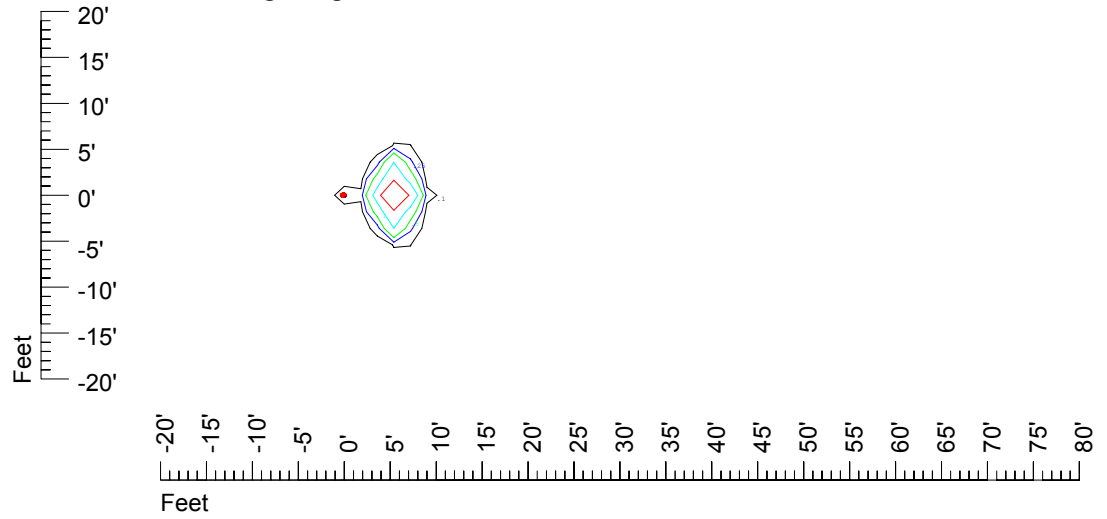

Isoline values — 0.1 fc — 0.25 fc — 0.5 fc — 1.0 fc — 2.0 fc

Mounting height 7' Tilt 0°

Mounting height 7' Tilt 30°

Mounting height 7' Tilt 15°

Mounting height 7' Tilt 45°

IES Photometric files C9404

Isoline template at 9' mounting height

Isoline values — 0.1 fc — 0.25 fc — 0.5 fc — 1.0 fc — 2.0 fc

Mounting height 9' Tilt 0°

Mounting height 9' Tilt 30°

Mounting height 9' Tilt 15°

Mounting height 9' Tilt 45°

IES Photometric files C9404

Isoline template at 11' mounting height

Isoline values — 0.1 fc — 0.25 fc — 0.5 fc — 1.0 fc — 2.0 fc

Mounting height 20' Tilt 0°

Mounting height 20' Tilt 30°

Mounting height 20' Tilt 15°

Mounting height 20' Tilt 45°