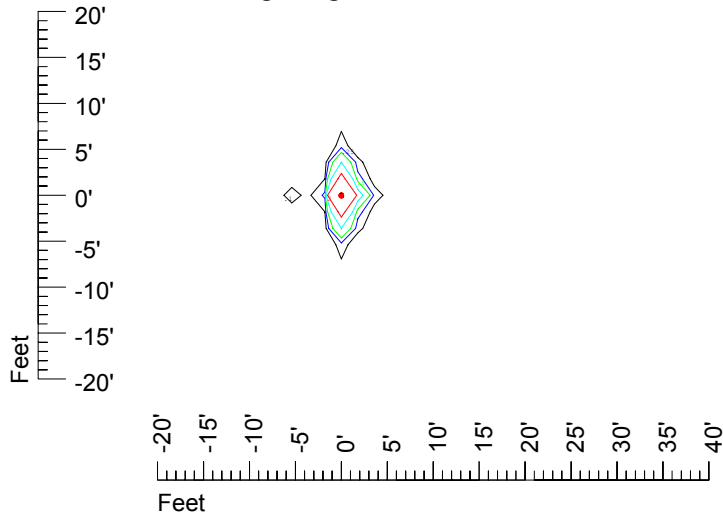

IES File: C9404

Lighting level in fc / Distance in feet

Vertical plan 0° to 180°
Horizontal plan 0°

— 2 fc — 1 fc — 0.5 fc — 0.25 fc — 0.1 fc

IES Photometric files C9404

Isoline template at 7' mounting height

Isoline values — 0.1 fc — 0.25 fc — 0.5 fc — 1.0 fc — 2.0 fc

Mounting height 7' Tilt 0°

Mounting height 7' Tilt 30°

Mounting height 7' Tilt 15°

Mounting height 7' Tilt 45°

IES Photometric files C9404

Isoline template at 9' mounting height

Isoline values — 0.1 fc — 0.25 fc — 0.5 fc — 1.0 fc — 2.0 fc

Mounting height 9' Tilt 0°

Mounting height 9' Tilt 30°

Mounting height 9' Tilt 15°

Mounting height 9' Tilt 45°

IES Photometric files C9404

Isoline template at 11' mounting height