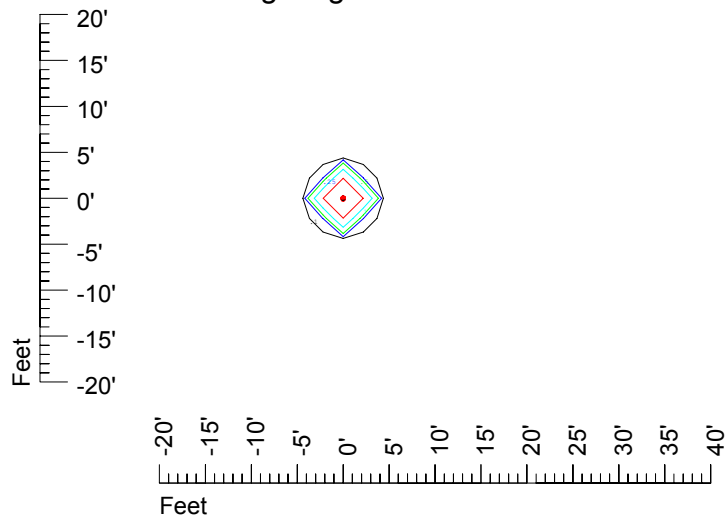

Isoline values — 0.1 fc — 0.25 fc — 0.5 fc — 1.0 fc — 2.0 fc

Mounting height 7' Tilt 0°

Mounting height 7' Tilt 30°

Mounting height 7' Tilt 15°

Mounting height 7' Tilt 45°

IES Photometric files C9305

Isoline template at 9' mounting height

Isoline values — 0.1 fc — 0.25 fc — 0.5 fc — 1.0 fc — 2.0 fc

Mounting height 9' Tilt 0°

Mounting height 9' Tilt 30°

Mounting height 9' Tilt 15°

Mounting height 9' Tilt 45°

IES Photometric files C9305

Isoline template at 11' mounting height

Isoline values — 0.1 fc — 0.25 fc — 0.5 fc — 1.0 fc — 2.0 fc

Mounting height 11' Tilt 0°

Mounting height 11' Tilt 30°

Mounting height 11' Tilt 15°

Mounting height 11' Tilt 45°

IES Photometric files C9305

Isoline template at 15' mounting height