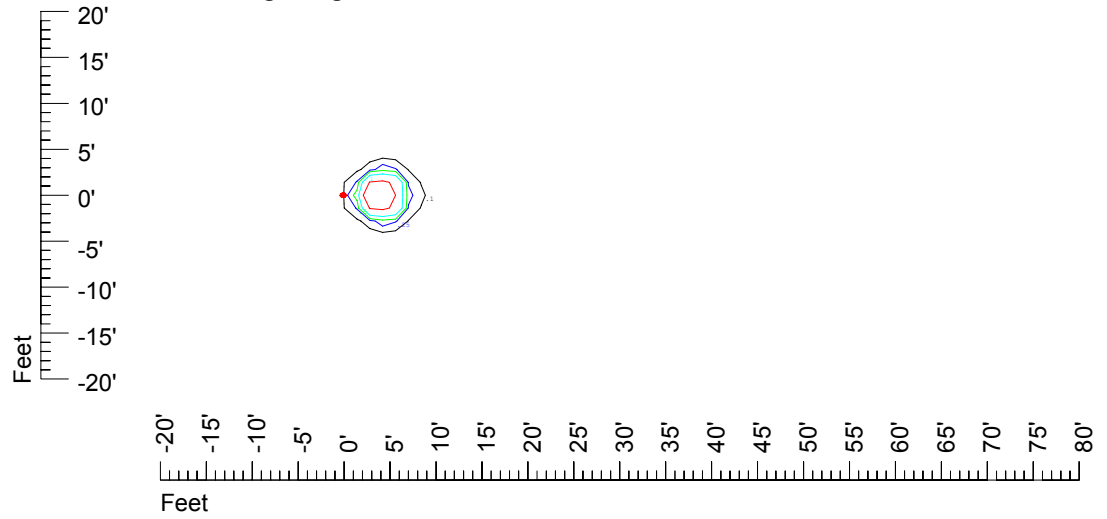

IES File: C9305

Lighting level in fc / Distance in feet

Vertical plan 0° to 180°
Horizontal plan 0°

— 2 fc — 1 fc — 0.5 fc — 0.25 fc — 0.1 fc

IES Photometric files C9305

Isoline template at 7' mounting height

Isoline values — 0.1 fc — 0.25 fc — 0.5 fc — 1.0 fc — 2.0 fc

Mounting height 7' Tilt 0°

Mounting height 7' Tilt 30°

Mounting height 7' Tilt 15°

Mounting height 7' Tilt 45°

IES Photometric files C9305

Isoline template at 9' mounting height