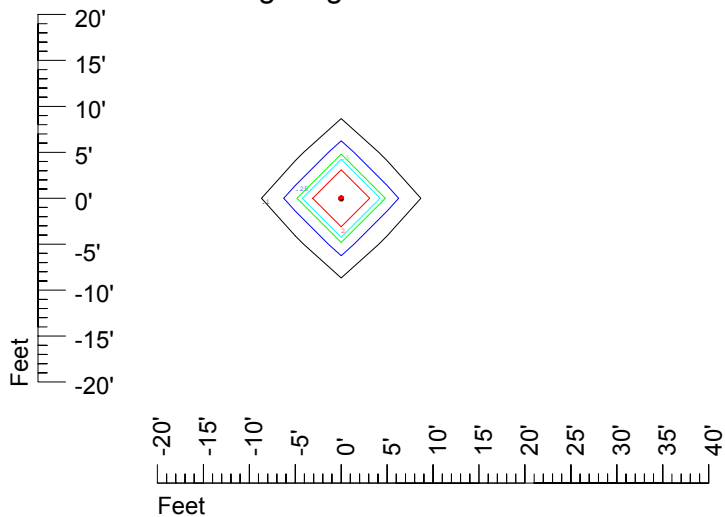

Mounting height 25' Tilt 0°

Mounting height 25' Tilt 15°