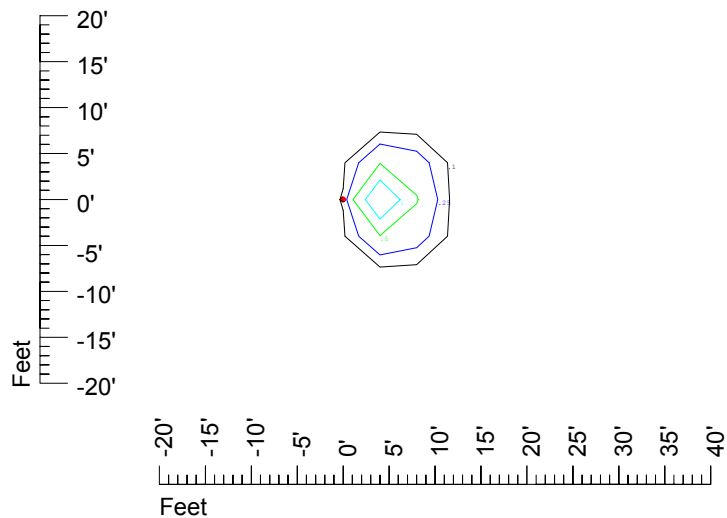

Isoline values — 0.1 fc — 0.25 fc — 0.5 fc — 1.0 fc — 2.0 fc

Mounting height 11' Tilt 0°

Mounting height 11' Tilt 30°

Mounting height 11' Tilt 15°

Mounting height 11' Tilt 45°

IES Photometric files C9305

Isoline template at 15' mounting height

Isoline values — 0.1 fc — 0.25 fc — 0.5 fc — 1.0 fc — 2.0 fc

Mounting height 15' Tilt 0°

Mounting height 15' Tilt 30°

Mounting height 15' Tilt 15°

Mounting height 15' Tilt 45°

IES Photometric files C9305

Isoline template at 20' mounting height

Isoline values — 0.1 fc — 0.25 fc — 0.5 fc — 1.0 fc — 2.0 fc

Mounting height 20' Tilt 0°

Mounting height 20' Tilt 30°

Mounting height 20' Tilt 15°

Mounting height 20' Tilt 45°

IES Photometric files C9305

Isoline template at 25' mounting height

Isoline values — 0.1 fc — 0.25 fc — 0.5 fc — 1.0 fc — 2.0 fc

Mounting height 25' Tilt 0°

Mounting height 25' Tilt 30°

Mounting height 25' Tilt 15°

Mounting height 25' Tilt 45°

IES Photometric files C9305

Isoline template at 30' mounting height