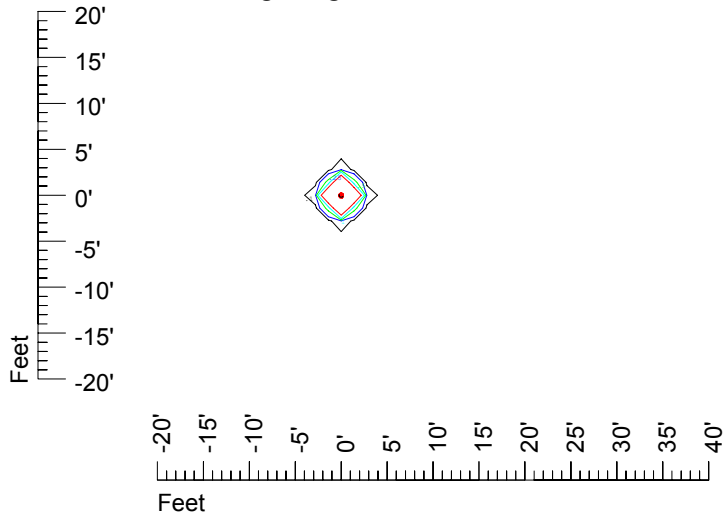

IES File: C9305

Lighting level in fc / Distance in feet

Vertical plan 0° to 180°
Horizontal plan 0°

— 2 fc — 1 fc — 0.5 fc — 0.25 fc — 0.1 fc

IES Photometric files C9305

Isoline template at 7' mounting height

Isoline values — 0.1 fc — 0.25 fc — 0.5 fc — 1.0 fc — 2.0 fc

Mounting height 7' Tilt 0°

Mounting height 7' Tilt 30°

Mounting height 7' Tilt 15°

Mounting height 7' Tilt 45°

IES Photometric files C9305

Isoline template at 9' mounting height

Isoline values — 0.1 fc — 0.25 fc — 0.5 fc — 1.0 fc — 2.0 fc

Mounting height 9' Tilt 0°

Mounting height 9' Tilt 30°

Mounting height 9' Tilt 15°

Mounting height 9' Tilt 45°

IES Photometric files C9305

Isoline template at 11' mounting height