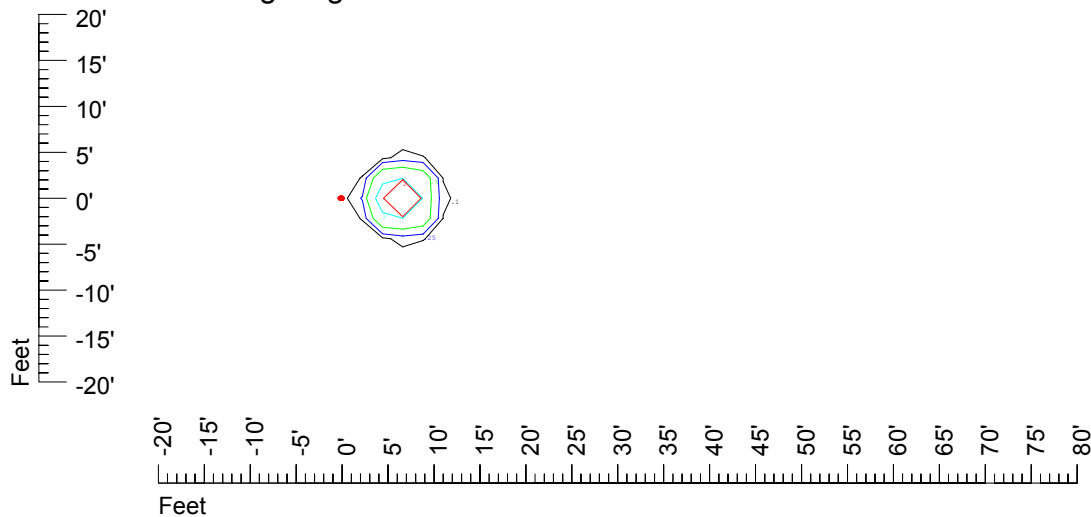

Mounting height 11' Tilt 30°

Mounting height 11' Tilt 45°