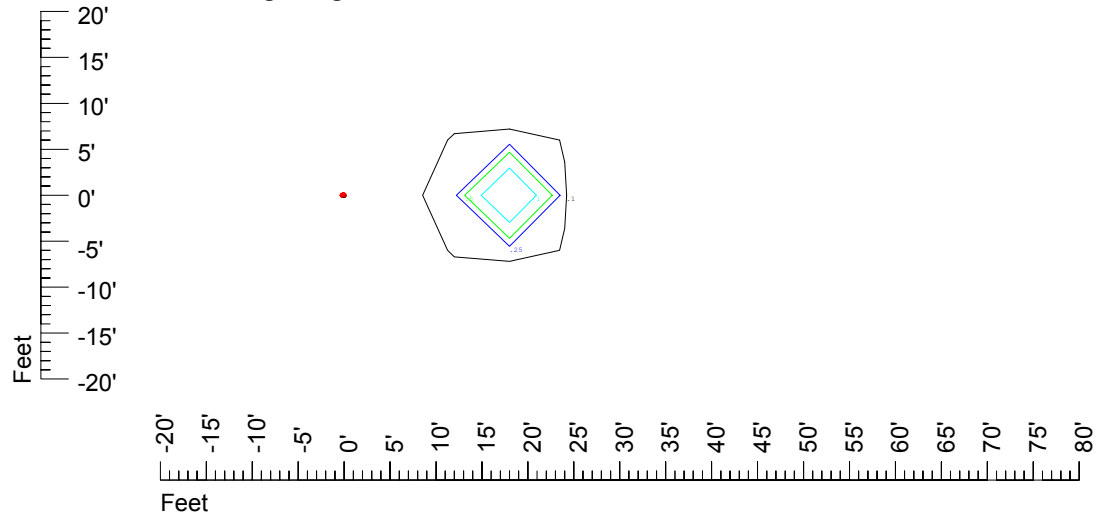

Isoline values — 0.1 fc — 0.25 fc — 0.5 fc — 1.0 fc — 2.0 fc

Mounting height 25' Tilt 0°

Mounting height 25' Tilt 30°

Mounting height 25' Tilt 15°

Mounting height 25' Tilt 45°

IES Photometric files C9305

Isoline template at 30' mounting height

Isoline values — 0.1 fc — 0.25 fc — 0.5 fc — 1.0 fc — 2.0 fc

Mounting height 30' Tilt 0°

Mounting height 30' Tilt 30°

Mounting height 30' Tilt 15°

Mounting height 30' Tilt 45°