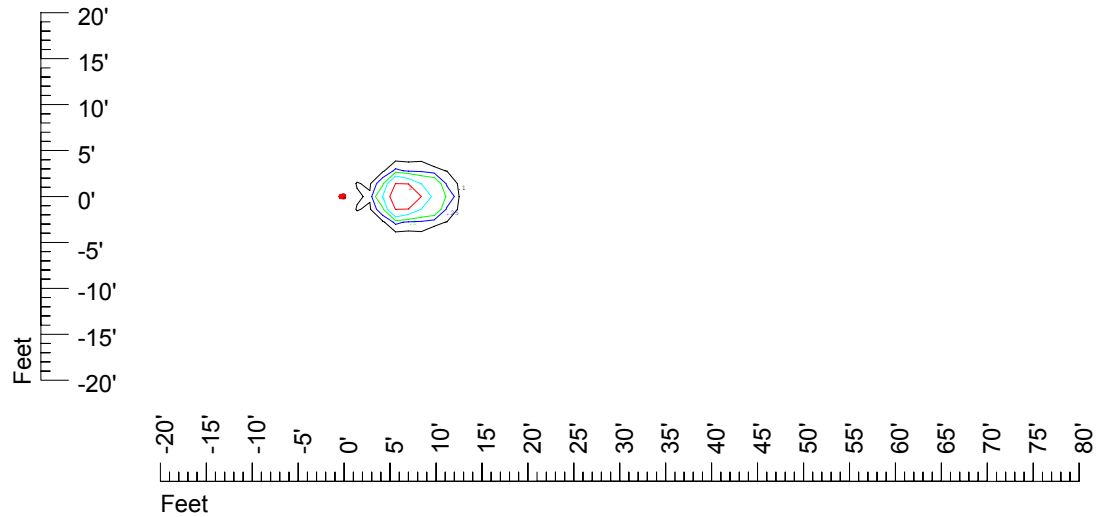

Isoline values — 0.1 fc — 0.25 fc — 0.5 fc — 1.0 fc — 2.0 fc

Mounting height 7' Tilt 0°

Mounting height 7' Tilt 30°

Mounting height 7' Tilt 15°

Mounting height 7' Tilt 45°

IES Photometric files C9305

Isoline template at 9' mounting height

Isoline values — 0.1 fc — 0.25 fc — 0.5 fc — 1.0 fc — 2.0 fc

Mounting height 9' Tilt 0°

Mounting height 9' Tilt 30°

Mounting height 9' Tilt 15°

Mounting height 9' Tilt 45°

IES Photometric files C9305

Isoline template at 11' mounting height