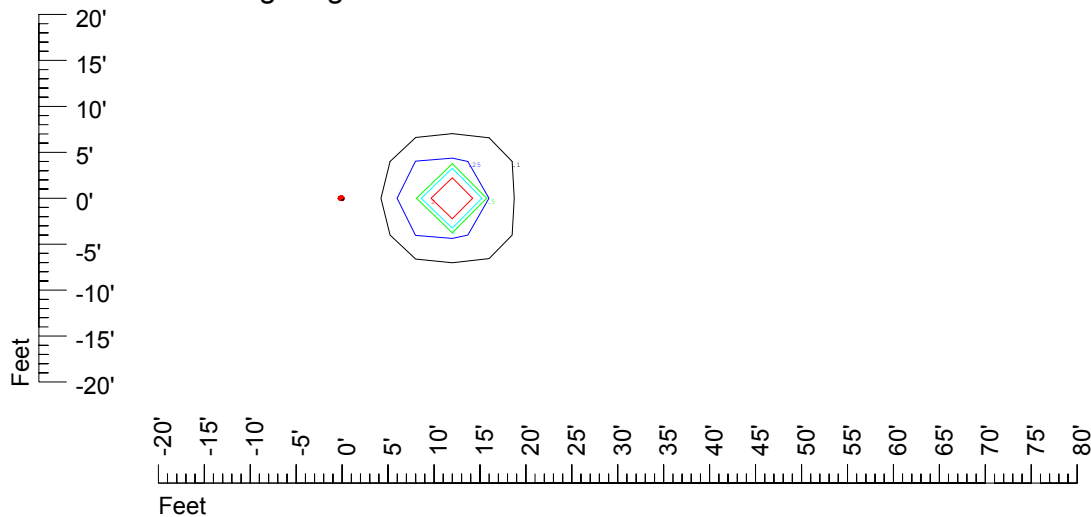

Mounting height 20' Tilt 30°

Mounting height 20' Tilt 45°