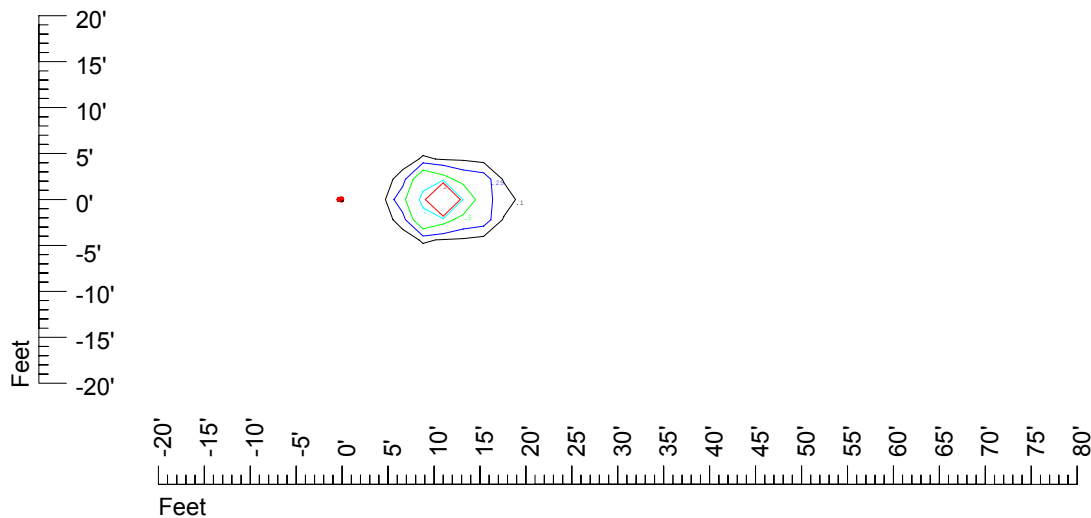

Isoline values — 0.1 fc — 0.25 fc — 0.5 fc — 1.0 fc — 2.0 fc

Mounting height 11' Tilt 0°

Mounting height 11' Tilt 30°

Mounting height 11' Tilt 15°

Mounting height 11' Tilt 45°

IES Photometric files C9305

Isoline template at 15' mounting height