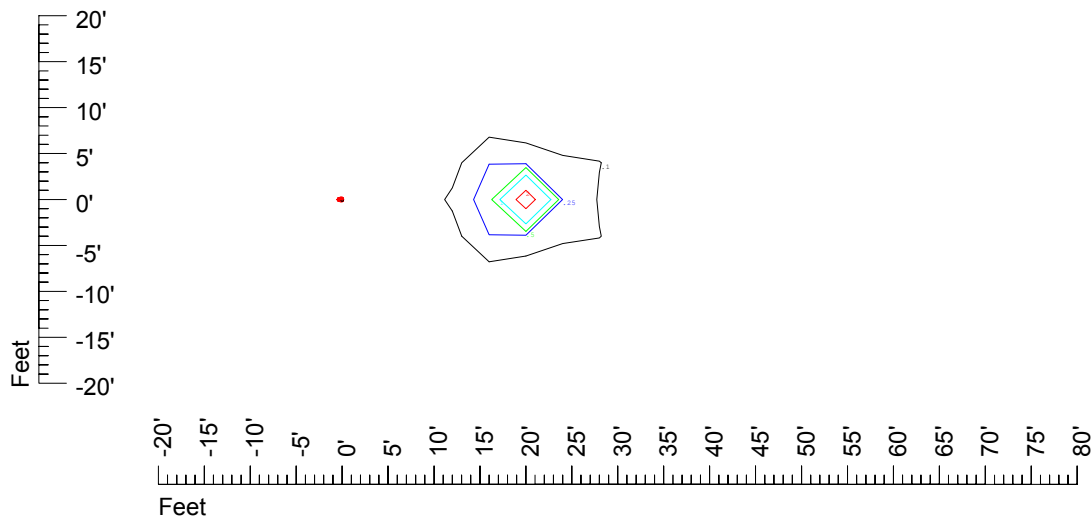

Isoline values — 0.1 fc — 0.25 fc — 0.5 fc — 1.0 fc — 2.0 fc

Mounting height 20' Tilt 0°

Mounting height 20' Tilt 30°

Mounting height 20' Tilt 15°

Mounting height 20' Tilt 45°

IES Photometric files C9305

Isoline template at 25' mounting height

Isoline values — 0.1 fc — 0.25 fc — 0.5 fc — 1.0 fc — 2.0 fc

Mounting height 25' Tilt 0°

Mounting height 25' Tilt 30°

Mounting height 25' Tilt 15°

Mounting height 25' Tilt 45°

IES Photometric files C9305

Isoline template at 30' mounting height