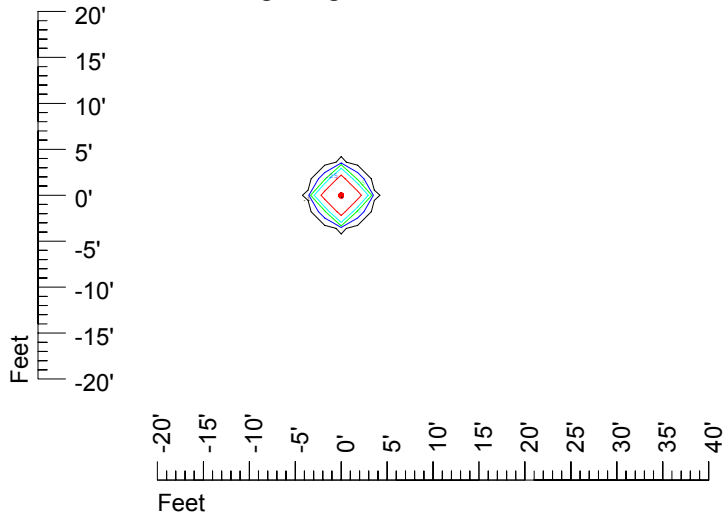

Isoline values — 0.1 fc — 0.25 fc — 0.5 fc — 1.0 fc — 2.0 fc

Mounting height 7' Tilt 0°

Mounting height 7' Tilt 30°

Mounting height 7' Tilt 15°

Mounting height 7' Tilt 45°

IES Photometric files C9305

Isoline template at 9' mounting height

Isoline values — 0.1 fc — 0.25 fc — 0.5 fc — 1.0 fc — 2.0 fc

Mounting height 9' Tilt 0°

Mounting height 9' Tilt 30°

Mounting height 9' Tilt 15°

Mounting height 9' Tilt 45°

IES Photometric files C9305

Isoline template at 11' mounting height