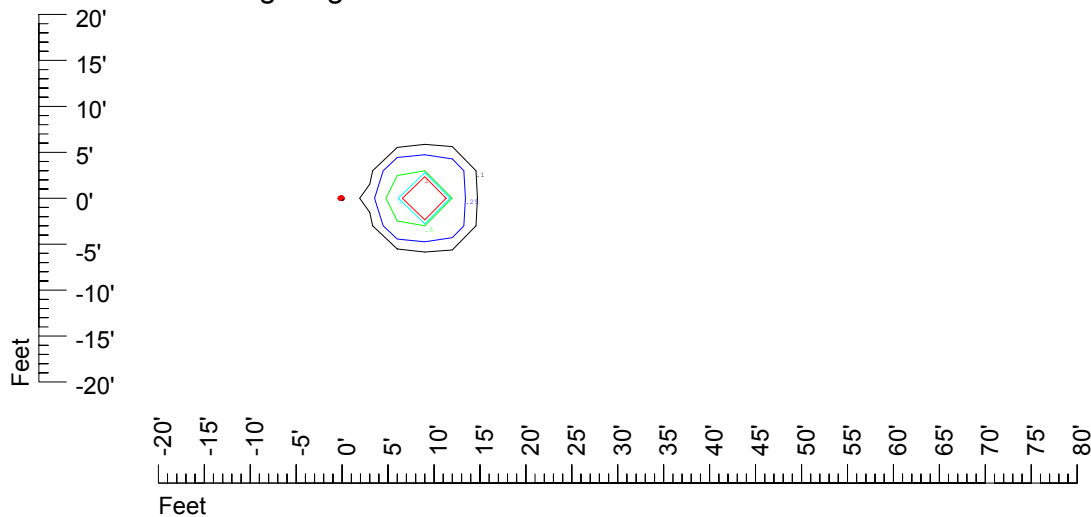

Mounting height 15' Tilt 30°

Mounting height 15' Tilt 45°