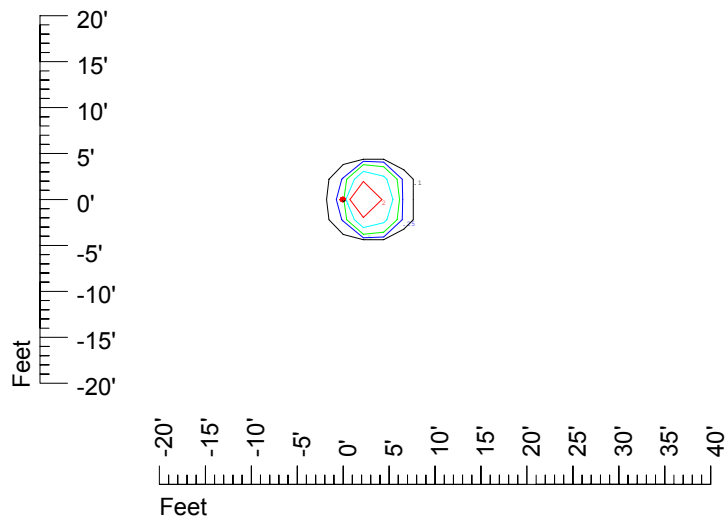

Isoline values — 0.1 fc — 0.25 fc — 0.5 fc — 1.0 fc — 2.0 fc

Mounting height 7' Tilt 0°

Mounting height 7' Tilt 30°

Mounting height 7' Tilt 15°

Mounting height 7' Tilt 45°

IES Photometric files C9305

Isoline template at 9' mounting height

Isoline values — 0.1 fc — 0.25 fc — 0.5 fc — 1.0 fc — 2.0 fc

Mounting height 9' Tilt 0°

Mounting height 9' Tilt 30°

Mounting height 9' Tilt 15°

Mounting height 9' Tilt 45°

IES Photometric files C9305

Isoline template at 11' mounting height

Isoline values — 0.1 fc — 0.25 fc — 0.5 fc — 1.0 fc — 2.0 fc

Mounting height 11' Tilt 0°

Mounting height 11' Tilt 30°

Mounting height 11' Tilt 15°

Mounting height 11' Tilt 45°

IES Photometric files C9305

Isoline template at 15' mounting height

Isoline values — 0.1 fc — 0.25 fc — 0.5 fc — 1.0 fc — 2.0 fc

Mounting height 15' Tilt 0°

Mounting height 15' Tilt 30°

Mounting height 15' Tilt 15°

Mounting height 15' Tilt 45°

IES Photometric files C9305

Isoline template at 20' mounting height