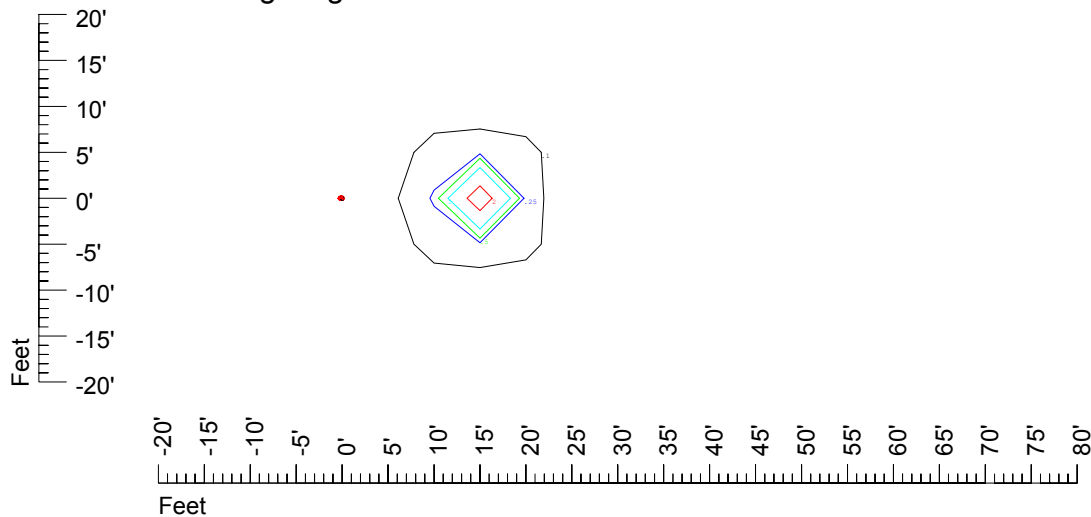

Mounting height 25' Tilt 30°

Mounting height 25' Tilt 45°