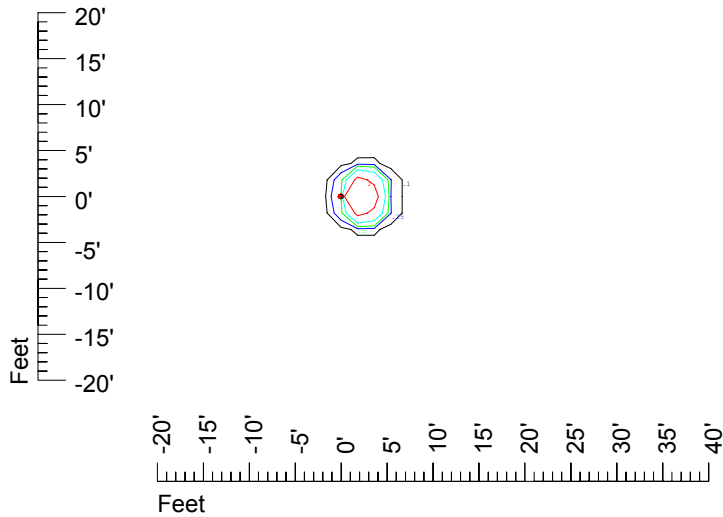

Isoline values — 0.1 fc — 0.25 fc — 0.5 fc — 1.0 fc — 2.0 fc

Mounting height 7' Tilt 0°

Mounting height 7' Tilt 30°

Mounting height 7' Tilt 15°

Mounting height 7' Tilt 45°

IES Photometric files C9305

Isoline template at 9' mounting height

Isoline values — 0.1 fc — 0.25 fc — 0.5 fc — 1.0 fc — 2.0 fc

Mounting height 9' Tilt 0°

Mounting height 9' Tilt 30°

Mounting height 9' Tilt 15°

Mounting height 9' Tilt 45°

IES Photometric files C9305

Isoline template at 11' mounting height

Isoline values — 0.1 fc — 0.25 fc — 0.5 fc — 1.0 fc — 2.0 fc

Mounting height 11' Tilt 0°

Mounting height 11' Tilt 30°

Mounting height 11' Tilt 15°

Mounting height 11' Tilt 45°

IES Photometric files C9305

Isoline template at 15' mounting height