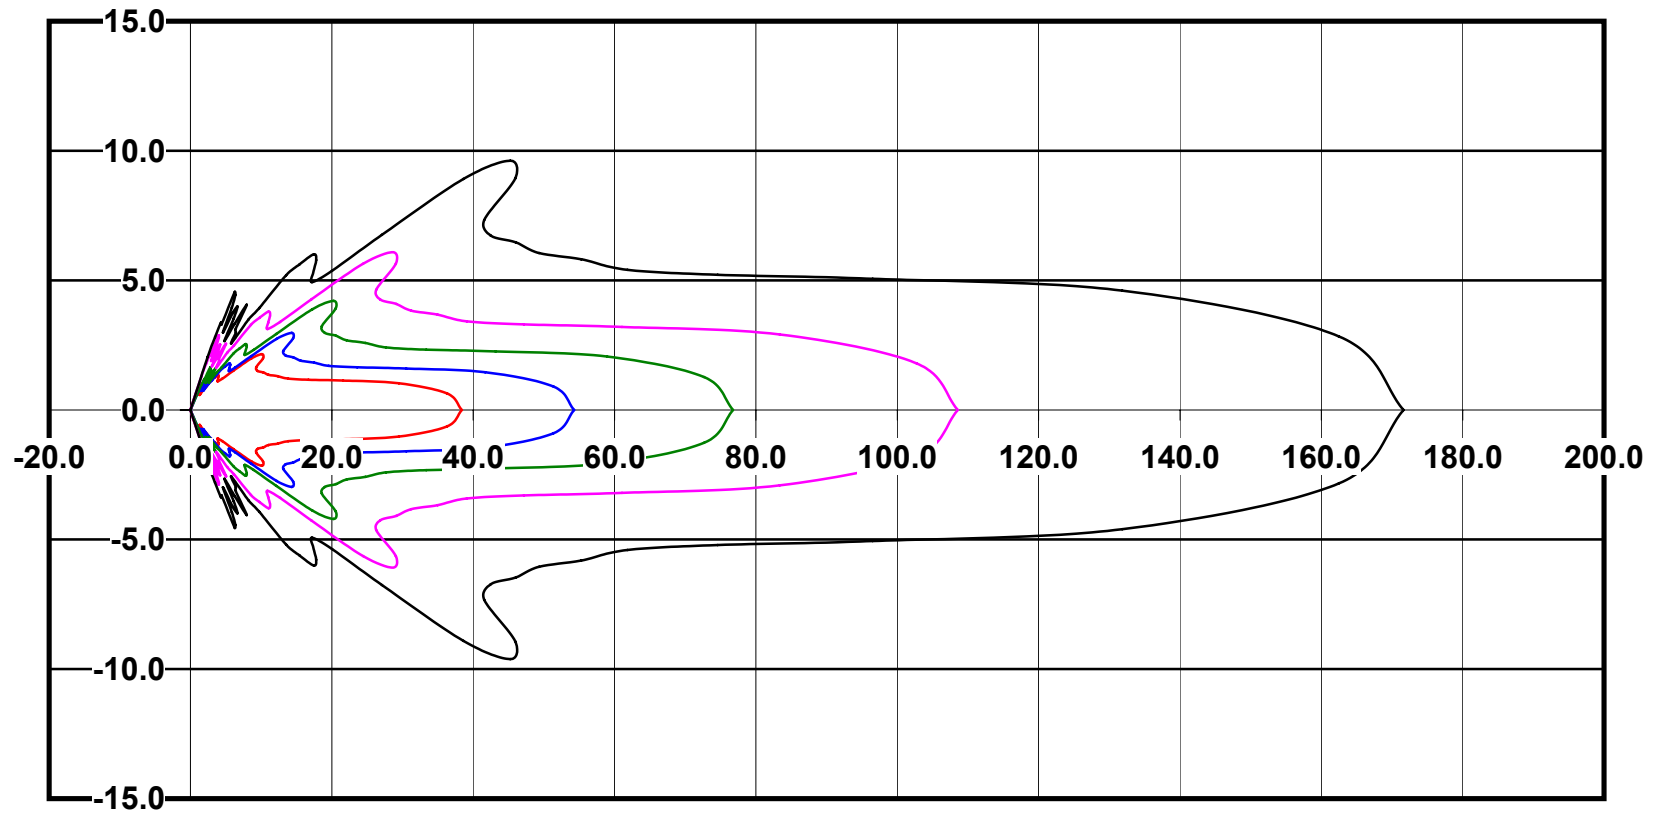

IES File: C9305

Lighting level in fc / Distance in feet

Vertical plan 0° to 180°
Horizontal plan 0°

— 2 fc — 1 fc — 0.5 fc — 0.25 fc — 0.1 fc

IES Photometric files C9305

Isoline template at 7' mounting height

Isoline values — 0.1 fc — 0.25 fc — 0.5 fc — 1.0 fc — 2.0 fc

Mounting height 7' Tilt 0°

Mounting height 7' Tilt 30°

Mounting height 7' Tilt 15°

Mounting height 7' Tilt 45°

IES Photometric files C9305

Isoline template at 9' mounting height