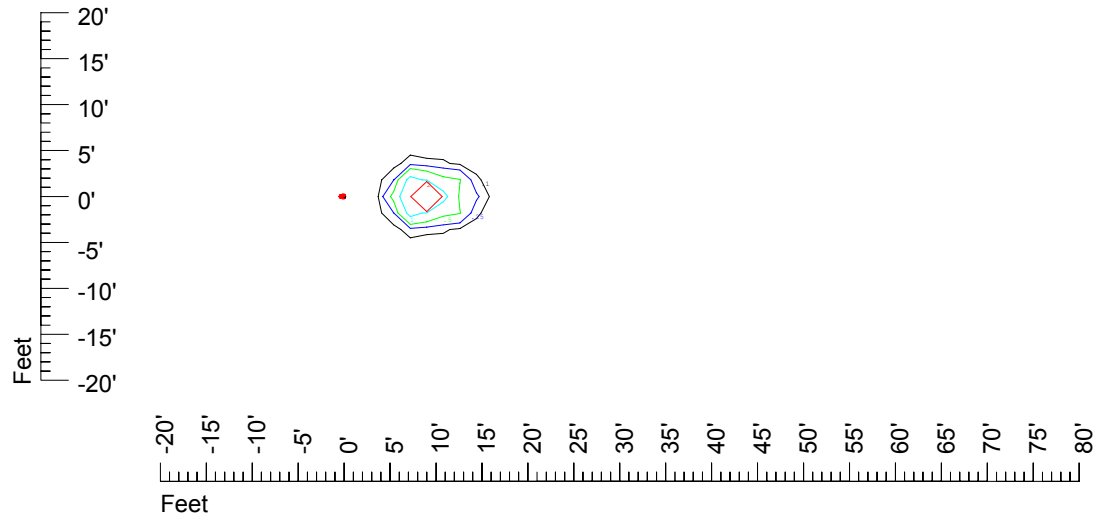

Isoline values — 0.1 fc — 0.25 fc — 0.5 fc — 1.0 fc — 2.0 fc

Mounting height 7' Tilt 0°

Mounting height 7' Tilt 30°

Mounting height 7' Tilt 15°

Mounting height 7' Tilt 45°

IES Photometric files C9305

Isoline template at 9' mounting height

Isoline values — 0.1 fc — 0.25 fc — 0.5 fc — 1.0 fc — 2.0 fc

Mounting height 9' Tilt 0°

Mounting height 9' Tilt 30°

Mounting height 9' Tilt 15°

Mounting height 9' Tilt 45°

IES Photometric files C9305

Isoline template at 11' mounting height