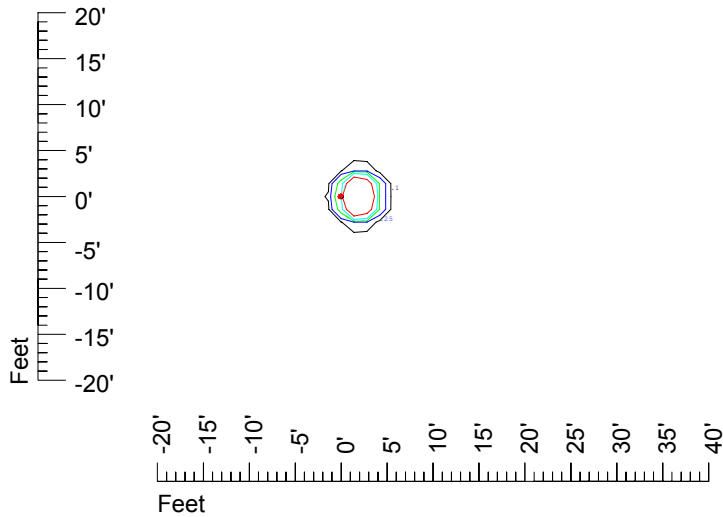

IES File: C9305

Lighting level in fc / Distance in feet

Vertical plan 0° to 180°
Horizontal plan 0°

— 2 fc — 1 fc — 0.5 fc — 0.25 fc — 0.1 fc

IES Photometric files C9305

Isoline template at 7' mounting height

Isoline values — 0.1 fc — 0.25 fc — 0.5 fc — 1.0 fc — 2.0 fc

Mounting height 7' Tilt 0°

Mounting height 7' Tilt 30°

Mounting height 7' Tilt 15°

Mounting height 7' Tilt 45°

IES Photometric files C9305

Isoline template at 9' mounting height

Isoline values — 0.1 fc — 0.25 fc — 0.5 fc — 1.0 fc — 2.0 fc

Mounting height 9' Tilt 0°

Mounting height 9' Tilt 30°

Mounting height 9' Tilt 15°

Mounting height 9' Tilt 45°

IES Photometric files C9305

Isoline template at 11' mounting height

Isoline values — 0.1 fc — 0.25 fc — 0.5 fc — 1.0 fc — 2.0 fc

Mounting height 11' Tilt 0°

Mounting height 11' Tilt 30°

Mounting height 11' Tilt 15°

Mounting height 11' Tilt 45°

IES Photometric files C9305

Isoline template at 15' mounting height