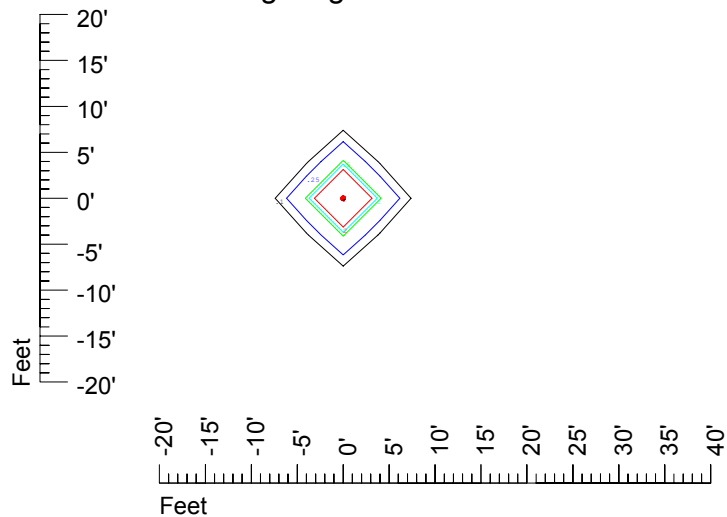

Isoline values — 0.1 fc — 0.25 fc — 0.5 fc — 1.0 fc — 2.0 fc

Mounting height 11' Tilt 0°

Mounting height 11' Tilt 30°

Mounting height 11' Tilt 15°

Mounting height 11' Tilt 45°

IES Photometric files C9305

Isoline template at 15' mounting height

Isoline values — 0.1 fc — 0.25 fc — 0.5 fc — 1.0 fc — 2.0 fc

Mounting height 15' Tilt 0°

Mounting height 15' Tilt 30°

Mounting height 15' Tilt 15°

Mounting height 15' Tilt 45°

IES Photometric files C9305

Isoline template at 20' mounting height

Isoline values — 0.1 fc — 0.25 fc — 0.5 fc — 1.0 fc — 2.0 fc

Mounting height 20' Tilt 0°

Mounting height 20' Tilt 30°

Mounting height 20' Tilt 15°

Mounting height 20' Tilt 45°

IES Photometric files C9305

Isoline template at 25' mounting height