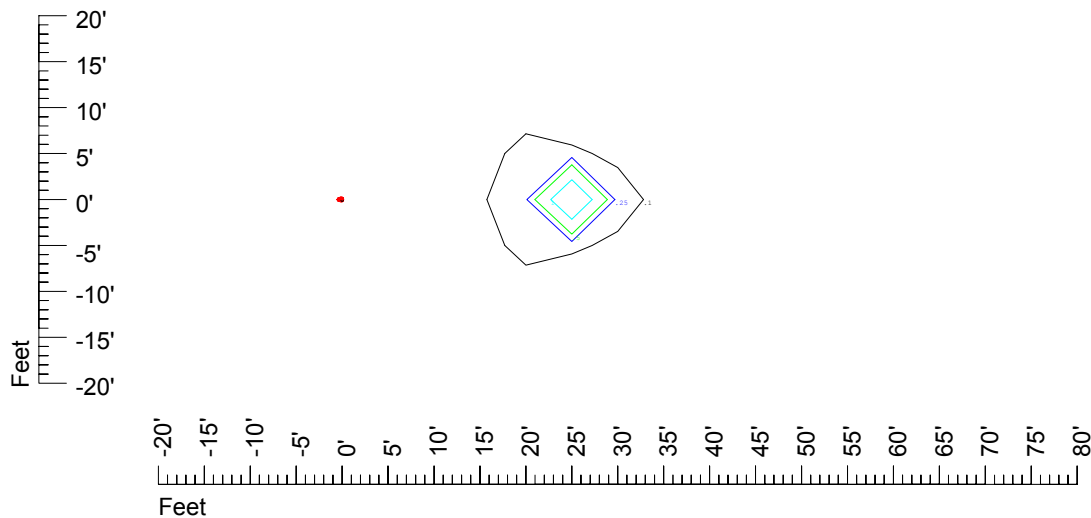

Isoline values — 0.1 fc — 0.25 fc — 0.5 fc — 1.0 fc — 2.0 fc

Mounting height 20' Tilt 0°

Mounting height 20' Tilt 30°

Mounting height 20' Tilt 15°

Mounting height 20' Tilt 45°

IES Photometric files C9305

Isoline template at 25' mounting height

Isoline values — 0.1 fc — 0.25 fc — 0.5 fc — 1.0 fc — 2.0 fc

Mounting height 25' Tilt 0°

Mounting height 25' Tilt 30°

Mounting height 25' Tilt 15°

Mounting height 25' Tilt 45°

IES Photometric files C9305

Isoline template at 30' mounting height

Isoline values — 0.1 fc — 0.25 fc — 0.5 fc — 1.0 fc — 2.0 fc

Mounting height 30' Tilt 0°

Mounting height 30' Tilt 30°

Mounting height 30' Tilt 15°

Mounting height 30' Tilt 45°