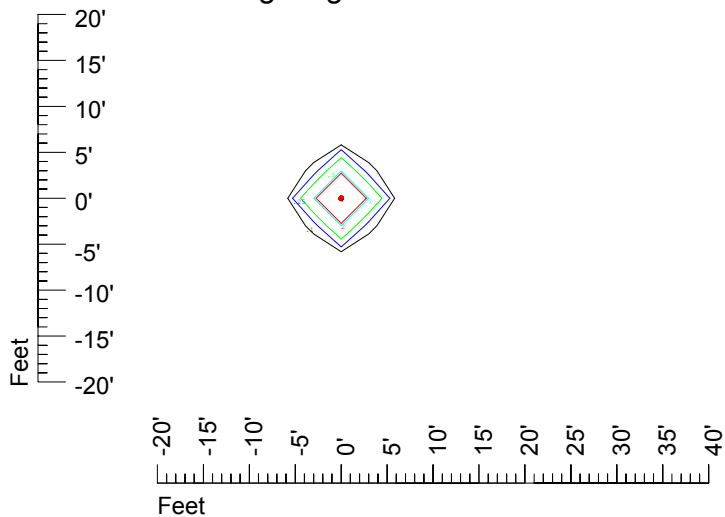

Mounting height 15' Tilt 0°

Mounting height 15' Tilt 15°