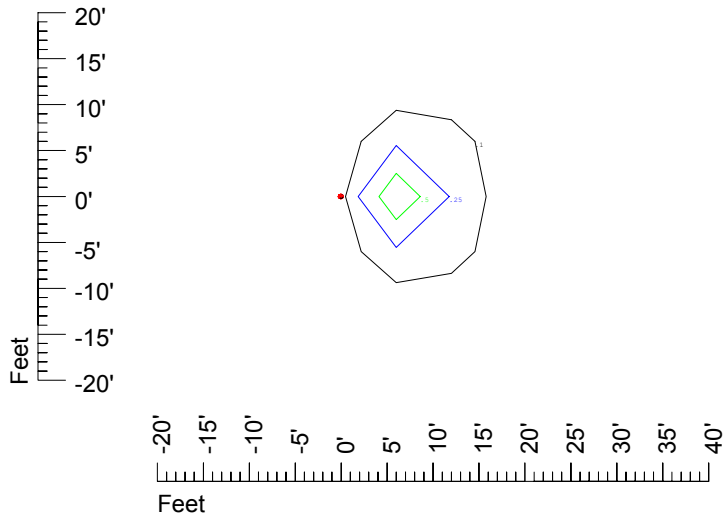

Isoline values — 0.1 fc — 0.25 fc — 0.5 fc — 1.0 fc — 2.0 fc

Mounting height 7' Tilt 0°

Mounting height 7' Tilt 30°

Mounting height 7' Tilt 15°

Mounting height 7' Tilt 45°

IES Photometric files C9305

Isoline template at 9' mounting height

Isoline values — 0.1 fc — 0.25 fc — 0.5 fc — 1.0 fc — 2.0 fc

Mounting height 20' Tilt 0°

Mounting height 20' Tilt 30°

Mounting height 20' Tilt 15°

Mounting height 20' Tilt 45°

IES Photometric files C9305

Isoline template at 25' mounting height

Isoline values — 0.1 fc — 0.25 fc — 0.5 fc — 1.0 fc — 2.0 fc

Mounting height 25' Tilt 0°

Mounting height 25' Tilt 30°

Mounting height 25' Tilt 15°

Mounting height 25' Tilt 45°

IES Photometric files C9305

Isoline template at 30' mounting height

Isoline values — 0.1 fc — 0.25 fc — 0.5 fc — 1.0 fc — 2.0 fc

Mounting height 30' Tilt 0°

Mounting height 30' Tilt 30°

Mounting height 30' Tilt 15°

Mounting height 30' Tilt 45°