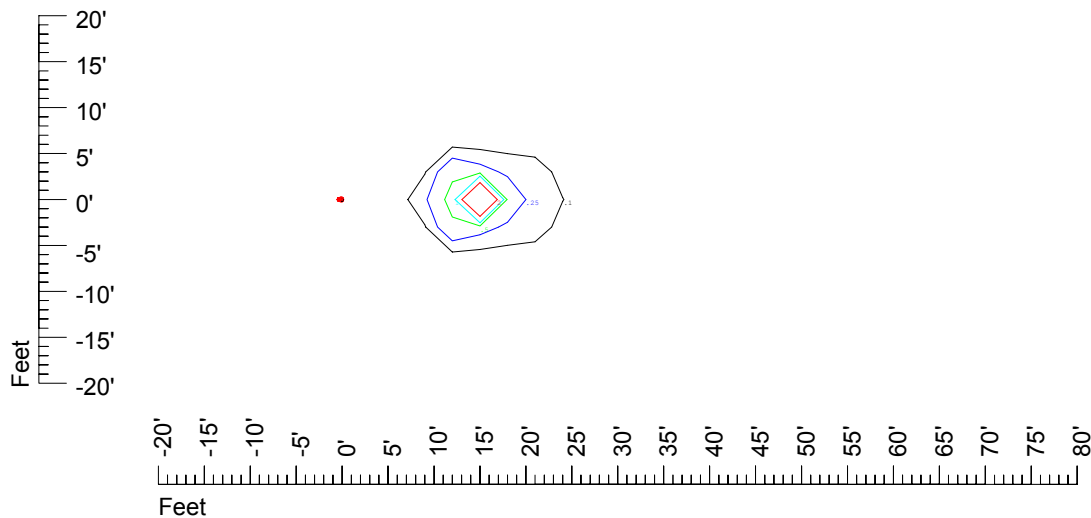

Isoline values — 0.1 fc — 0.25 fc — 0.5 fc — 1.0 fc — 2.0 fc

Mounting height 15' Tilt 0°

Mounting height 15' Tilt 30°

Mounting height 15' Tilt 15°

Mounting height 15' Tilt 45°

IES Photometric files C9305

Isoline template at 20' mounting height