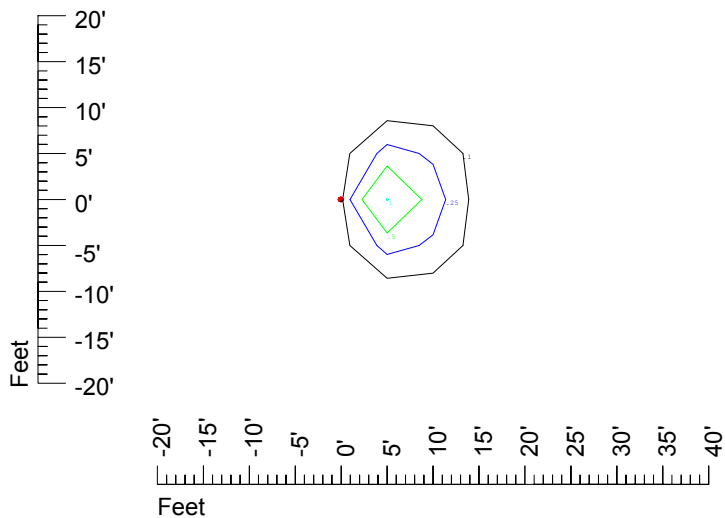

Isoline values — 0.1 fc — 0.25 fc — 0.5 fc — 1.0 fc — 2.0 fc

Mounting height 15' Tilt 0°

Mounting height 15' Tilt 30°

Mounting height 15' Tilt 15°

Mounting height 15' Tilt 45°

IES Photometric files C9305

Isoline template at 20' mounting height

Isoline values — 0.1 fc — 0.25 fc — 0.5 fc — 1.0 fc — 2.0 fc

Mounting height 20' Tilt 0°

Mounting height 20' Tilt 30°

Mounting height 20' Tilt 15°

Mounting height 20' Tilt 45°

IES Photometric files C9305

Isoline template at 25' mounting height

Isoline values — 0.1 fc — 0.25 fc — 0.5 fc — 1.0 fc — 2.0 fc

Mounting height 25' Tilt 0°

Mounting height 25' Tilt 30°

Mounting height 25' Tilt 15°

Mounting height 25' Tilt 45°

IES Photometric files C9305

Isoline template at 30' mounting height

Isoline values — 0.1 fc — 0.25 fc — 0.5 fc — 1.0 fc — 2.0 fc

Mounting height 30' Tilt 0°

Mounting height 30' Tilt 30°

Mounting height 30' Tilt 15°

Mounting height 30' Tilt 45°