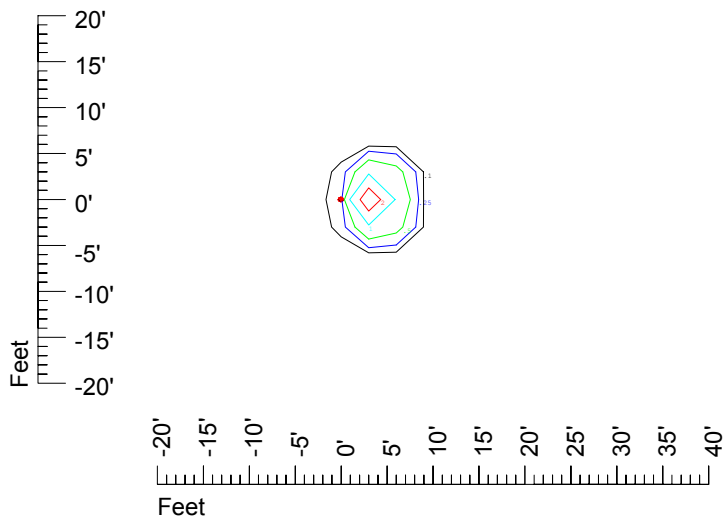

Isoline values — 0.1 fc — 0.25 fc — 0.5 fc — 1.0 fc — 2.0 fc

Mounting height 7' Tilt 0°

Mounting height 7' Tilt 30°

Mounting height 7' Tilt 15°

Mounting height 7' Tilt 45°

IES Photometric files C9305

Isoline template at 9' mounting height

Isoline values — 0.1 fc — 0.25 fc — 0.5 fc — 1.0 fc — 2.0 fc

Mounting height 11' Tilt 0°

Mounting height 11' Tilt 30°

Mounting height 11' Tilt 15°

Mounting height 11' Tilt 45°

IES Photometric files C9305

Isoline template at 15' mounting height

Isoline values — 0.1 fc — 0.25 fc — 0.5 fc — 1.0 fc — 2.0 fc

Mounting height 15' Tilt 0°

Mounting height 15' Tilt 30°

Mounting height 15' Tilt 15°

Mounting height 15' Tilt 45°

IES Photometric files C9305

Isoline template at 20' mounting height

Isoline values — 0.1 fc — 0.25 fc — 0.5 fc — 1.0 fc — 2.0 fc

Mounting height 20' Tilt 0°

Mounting height 20' Tilt 30°

Mounting height 20' Tilt 15°

Mounting height 20' Tilt 45°

IES Photometric files C9305

Isoline template at 25' mounting height