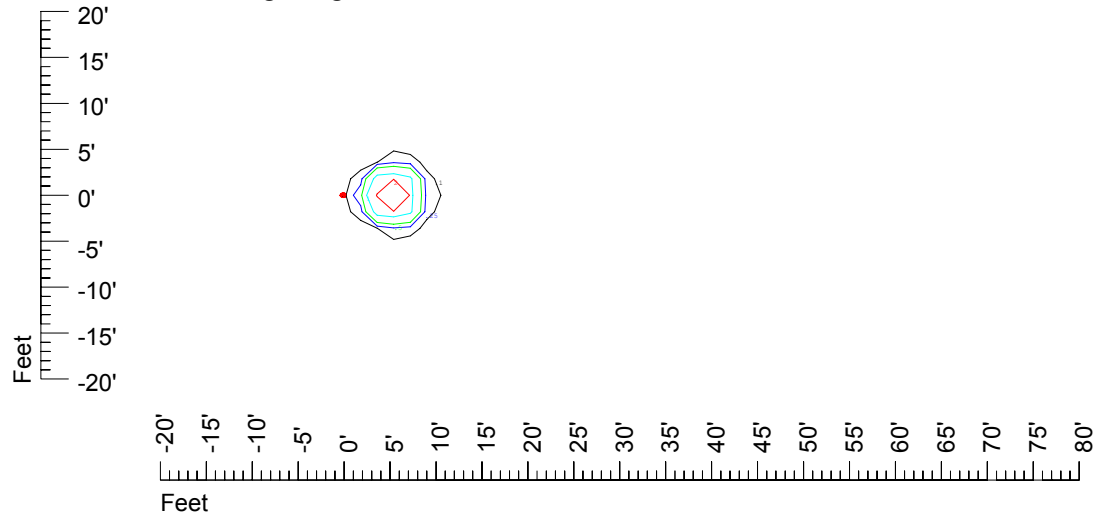

Isoline values — 0.1 fc — 0.25 fc — 0.5 fc — 1.0 fc — 2.0 fc

Mounting height 7' Tilt 0°

Mounting height 7' Tilt 30°

Mounting height 7' Tilt 15°

Mounting height 7' Tilt 45°

IES Photometric files C9305

Isoline template at 9' mounting height

Isoline values — 0.1 fc — 0.25 fc — 0.5 fc — 1.0 fc — 2.0 fc

Mounting height 9' Tilt 0°

Mounting height 9' Tilt 30°

Mounting height 9' Tilt 15°

Mounting height 9' Tilt 45°

IES Photometric files C9305

Isoline template at 11' mounting height