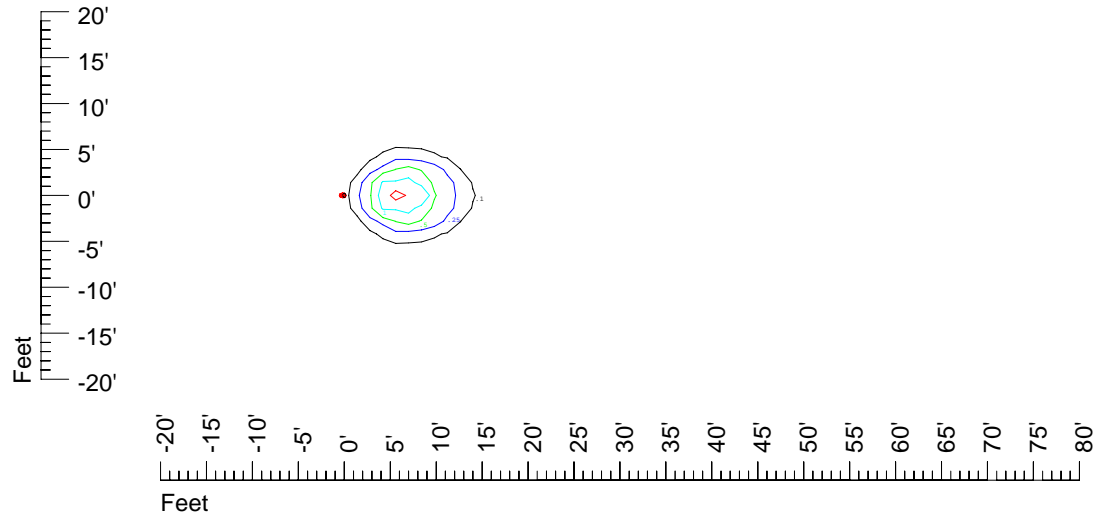

Isoline values — 0.1 fc — 0.25 fc — 0.5 fc — 1.0 fc — 2.0 fc

Mounting height 7' Tilt 0°

Mounting height 7' Tilt 30°

Mounting height 7' Tilt 15°

Mounting height 7' Tilt 45°

IES Photometric files C9304

Isoline template at 9' mounting height

Isoline values — 0.1 fc — 0.25 fc — 0.5 fc — 1.0 fc — 2.0 fc

Mounting height 9' Tilt 0°

Mounting height 9' Tilt 30°

Mounting height 9' Tilt 15°

Mounting height 9' Tilt 45°

IES Photometric files C9304

Isoline template at 11' mounting height