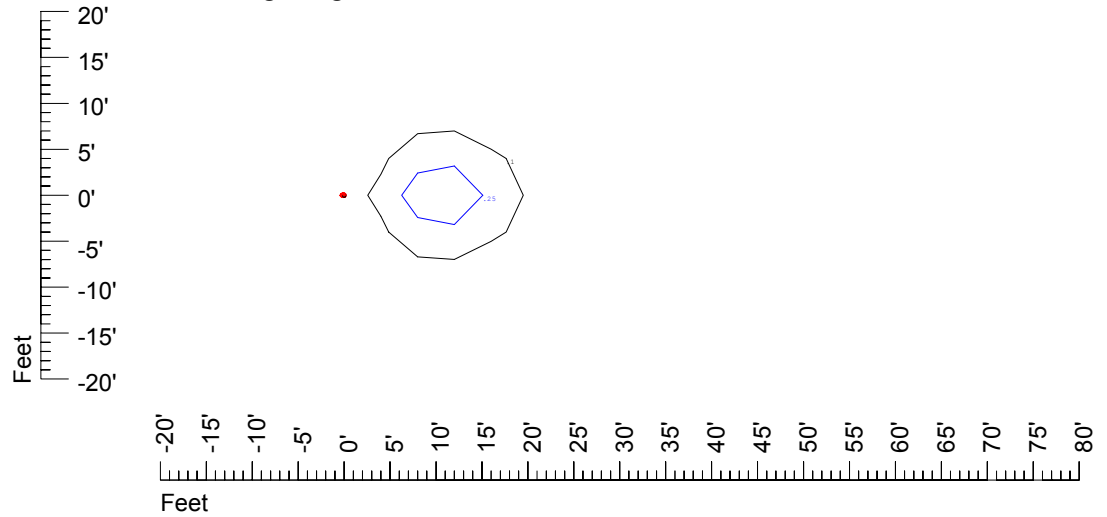

Isoline values — 0.1 fc — 0.25 fc — 0.5 fc — 1.0 fc — 2.0 fc

Mounting height 15' Tilt 0°

Mounting height 15' Tilt 30°

Mounting height 15' Tilt 15°

Mounting height 15' Tilt 45°

IES Photometric files C9304

Isoline template at 20' mounting height

Isoline values — 0.1 fc — 0.25 fc — 0.5 fc — 1.0 fc — 2.0 fc

Mounting height 20' Tilt 0°

Mounting height 20' Tilt 30°

Mounting height 20' Tilt 15°

Mounting height 20' Tilt 45°