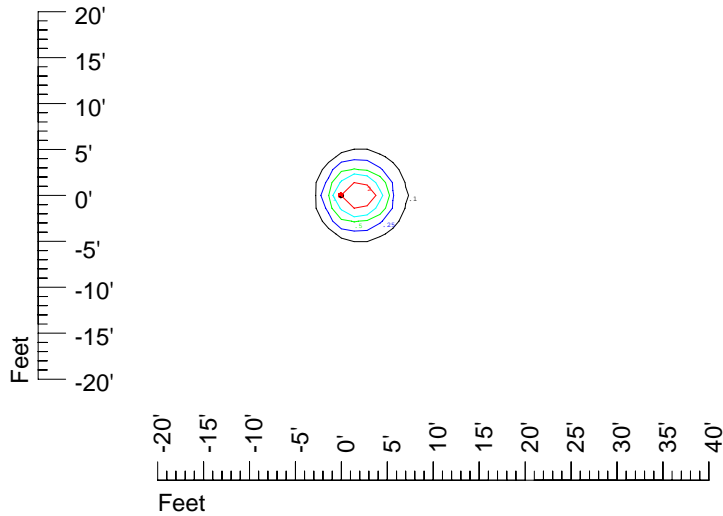

IES File: C9304

Lighting level in fc / Distance in feet

Vertical plan 0° to 180°
Horizontal plan 0°

— 2 fc — 1 fc — 0.5 fc — 0.25 fc — 0.1 fc

IES Photometric files C9304

Isoline template at 7' mounting height

Isoline values — 0.1 fc — 0.25 fc — 0.5 fc — 1.0 fc — 2.0 fc

Mounting height 7' Tilt 0°

Mounting height 7' Tilt 30°

Mounting height 7' Tilt 15°

Mounting height 7' Tilt 45°

IES Photometric files C9304

Isoline template at 9' mounting height

Isoline values — 0.1 fc — 0.25 fc — 0.5 fc — 1.0 fc — 2.0 fc

Mounting height 9' Tilt 0°

Mounting height 9' Tilt 30°

Mounting height 9' Tilt 15°

Mounting height 9' Tilt 45°

IES Photometric files C9304

Isoline template at 11' mounting height

Isoline values — 0.1 fc — 0.25 fc — 0.5 fc — 1.0 fc — 2.0 fc

Mounting height 11' Tilt 0°

Mounting height 11' Tilt 30°

Mounting height 11' Tilt 15°

Mounting height 11' Tilt 45°

IES Photometric files C9304

Isoline template at 15' mounting height