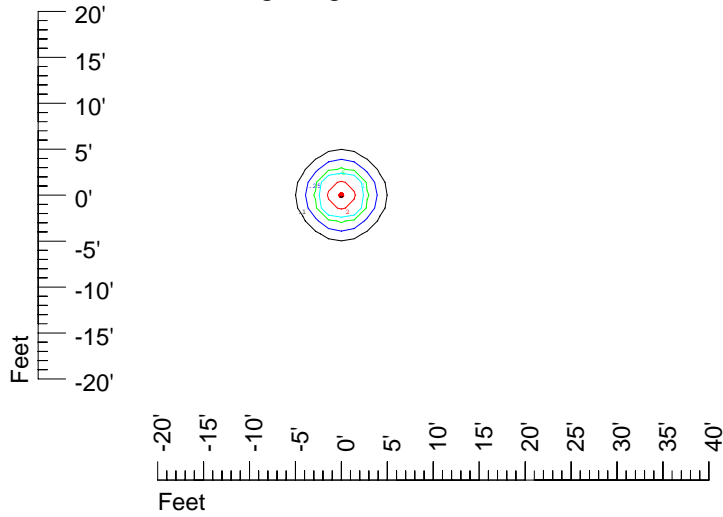

IES File: C9304

Lighting level in fc / Distance in feet

Vertical plan 0° to 180°
Horizontal plan 0°

— 2 fc — 1 fc — 0.5 fc — 0.25 fc — 0.1 fc

IES Photometric files C9304

Isoline template at 7' mounting height

Isoline values — 0.1 fc — 0.25 fc — 0.5 fc — 1.0 fc — 2.0 fc

Mounting height 7' Tilt 0°

Mounting height 7' Tilt 30°

Mounting height 7' Tilt 15°

Mounting height 7' Tilt 45°

IES Photometric files C9304

Isoline template at 9' mounting height

Isoline values — 0.1 fc — 0.25 fc — 0.5 fc — 1.0 fc — 2.0 fc

Mounting height 9' Tilt 0°

Mounting height 9' Tilt 30°

Mounting height 9' Tilt 15°

Mounting height 9' Tilt 45°

IES Photometric files C9304

Isoline template at 11' mounting height

Isoline values — 0.1 fc — 0.25 fc — 0.5 fc — 1.0 fc — 2.0 fc

Mounting height 20' Tilt 0°

Mounting height 20' Tilt 30°

Mounting height 20' Tilt 15°

Mounting height 20' Tilt 45°