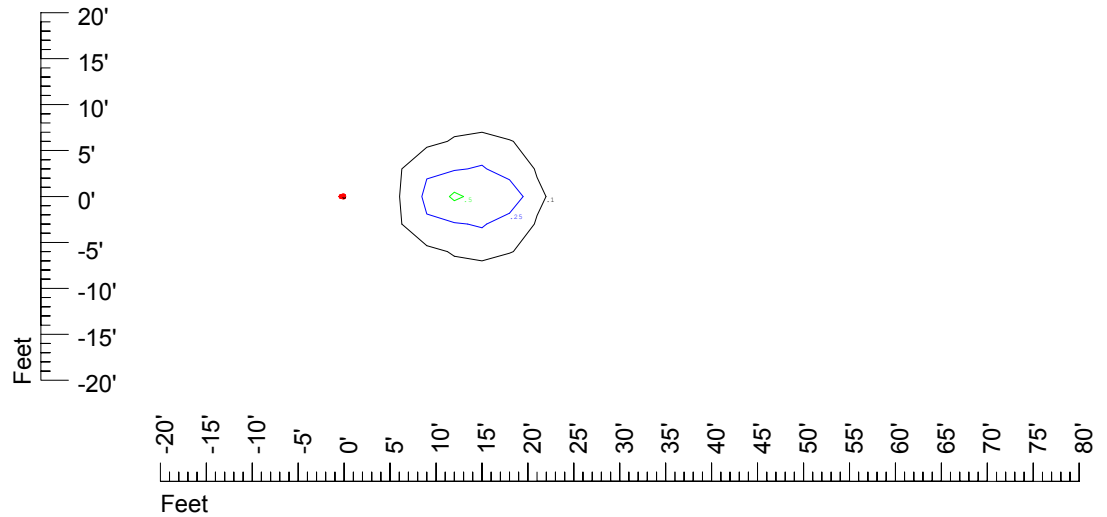

Isoline values — 0.1 fc — 0.25 fc — 0.5 fc — 1.0 fc — 2.0 fc

Mounting height 15' Tilt 0°

Mounting height 15' Tilt 30°

Mounting height 15' Tilt 15°

Mounting height 15' Tilt 45°

IES Photometric files C9304

Isoline template at 20' mounting height

Isoline values — 0.1 fc — 0.25 fc — 0.5 fc — 1.0 fc — 2.0 fc

Mounting height 20' Tilt 0°

Mounting height 20' Tilt 30°

Mounting height 20' Tilt 15°

Mounting height 20' Tilt 45°