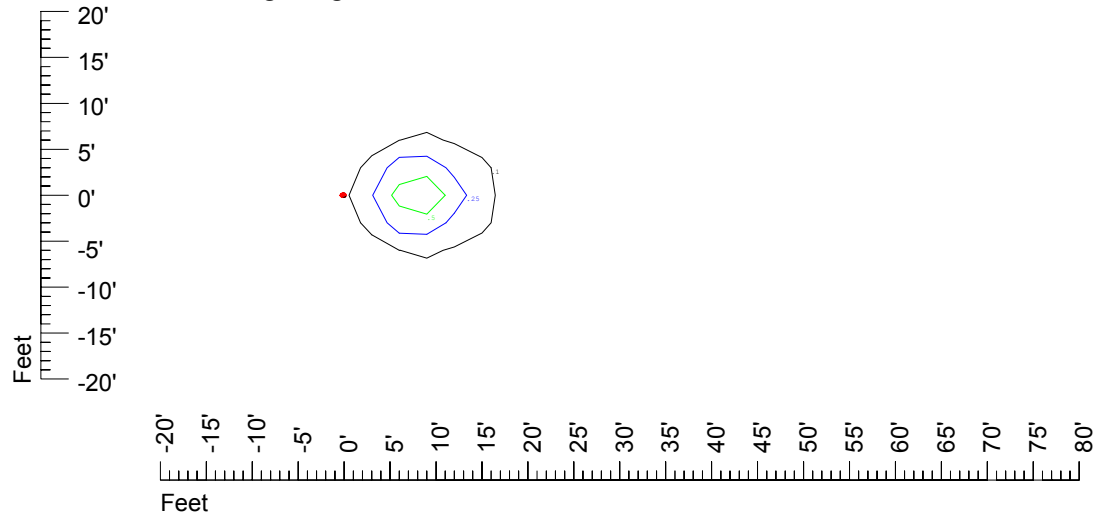

Isoline values — 0.1 fc — 0.25 fc — 0.5 fc — 1.0 fc — 2.0 fc

Mounting height 9' Tilt 0°

Mounting height 9' Tilt 30°

Mounting height 9' Tilt 15°

Mounting height 9' Tilt 45°

IES Photometric files C9304

Isoline template at 11' mounting height

Isoline values — 0.1 fc — 0.25 fc — 0.5 fc — 1.0 fc — 2.0 fc

Mounting height 11' Tilt 0°

Mounting height 11' Tilt 30°

Mounting height 11' Tilt 15°

Mounting height 11' Tilt 45°

IES Photometric files C9304

Isoline template at 15' mounting height

Isoline values — 0.1 fc — 0.25 fc — 0.5 fc — 1.0 fc — 2.0 fc

Mounting height 15' Tilt 0°

Mounting height 15' Tilt 30°

Mounting height 15' Tilt 15°

Mounting height 15' Tilt 45°

IES Photometric files C9304

Isoline template at 20' mounting height

Isoline values — 0.1 fc — 0.25 fc — 0.5 fc — 1.0 fc — 2.0 fc

Mounting height 20' Tilt 0°

Mounting height 20' Tilt 30°

Mounting height 20' Tilt 15°

Mounting height 20' Tilt 45°