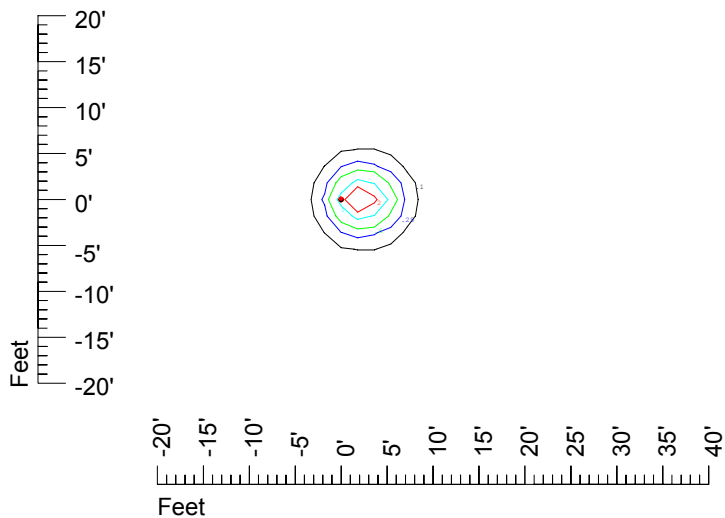

Isoline values — 0.1 fc — 0.25 fc — 0.5 fc — 1.0 fc — 2.0 fc

Mounting height 7' Tilt 0°

Mounting height 7' Tilt 30°

Mounting height 7' Tilt 15°

Mounting height 7' Tilt 45°

IES Photometric files C9304

Isoline template at 9' mounting height

Isoline values — 0.1 fc — 0.25 fc — 0.5 fc — 1.0 fc — 2.0 fc

Mounting height 9' Tilt 0°

Mounting height 9' Tilt 30°

Mounting height 9' Tilt 15°

Mounting height 9' Tilt 45°

IES Photometric files C9304

Isoline template at 11' mounting height

Isoline values — 0.1 fc — 0.25 fc — 0.5 fc — 1.0 fc — 2.0 fc

Mounting height 11' Tilt 0°

Mounting height 11' Tilt 30°

Mounting height 11' Tilt 15°

Mounting height 11' Tilt 45°

IES Photometric files C9304

Isoline template at 15' mounting height