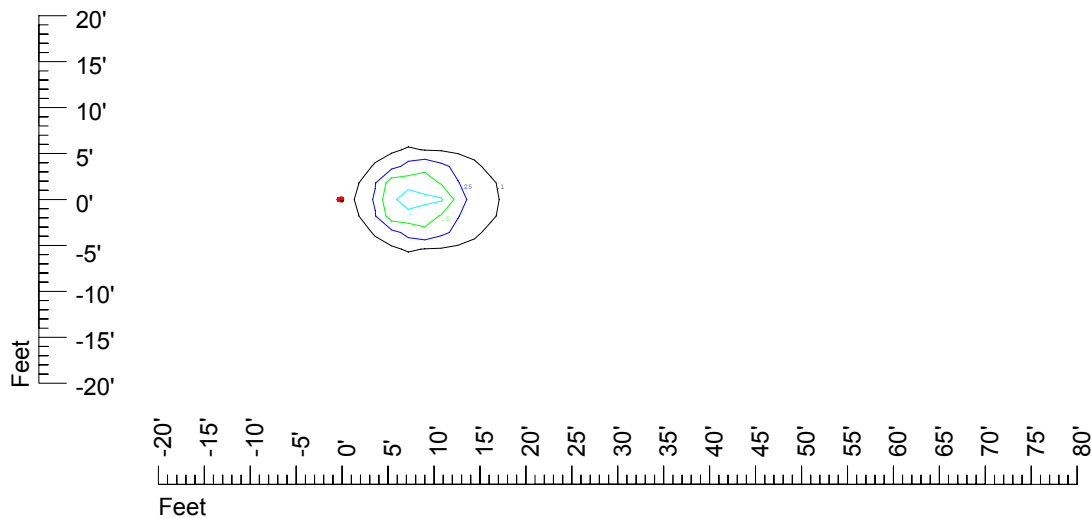

Isoline values — 0.1 fc — 0.25 fc — 0.5 fc — 1.0 fc — 2.0 fc

Mounting height 7' Tilt 0°

Mounting height 7' Tilt 30°

Mounting height 7' Tilt 15°

Mounting height 7' Tilt 45°

IES Photometric files C9304

Isoline template at 9' mounting height

Isoline values — 0.1 fc — 0.25 fc — 0.5 fc — 1.0 fc — 2.0 fc

Mounting height 9' Tilt 0°

Mounting height 9' Tilt 30°

Mounting height 9' Tilt 15°

Mounting height 9' Tilt 45°

IES Photometric files C9304

Isoline template at 11' mounting height

Isoline values — 0.1 fc — 0.25 fc — 0.5 fc — 1.0 fc — 2.0 fc

Mounting height 11' Tilt 0°

Mounting height 11' Tilt 30°

Mounting height 11' Tilt 15°

Mounting height 11' Tilt 45°

IES Photometric files C9304

Isoline template at 15' mounting height