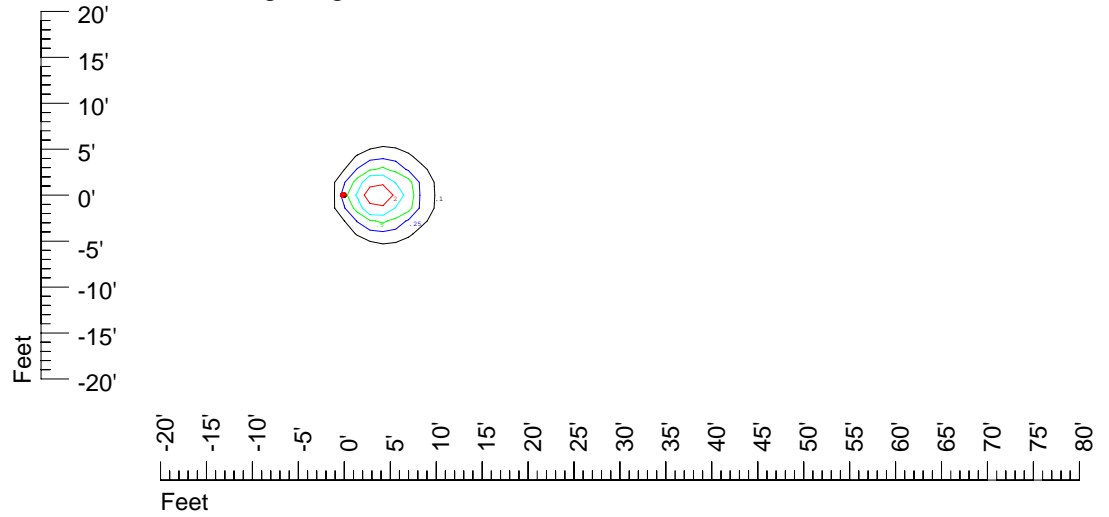

IES File: C9304

Lighting level in fc / Distance in feet

Vertical plan 0° to 180°
Horizontal plan 0°

— 2 fc — 1 fc — 0.5 fc — 0.25 fc — 0.1 fc

IES Photometric files C9304

Isoline template at 7' mounting height

Isoline values — 0.1 fc — 0.25 fc — 0.5 fc — 1.0 fc — 2.0 fc

Mounting height 7' Tilt 0°

Mounting height 7' Tilt 30°

Mounting height 7' Tilt 15°

Mounting height 7' Tilt 45°

IES Photometric files C9304

Isoline template at 9' mounting height

Isoline values — 0.1 fc — 0.25 fc — 0.5 fc — 1.0 fc — 2.0 fc

Mounting height 9' Tilt 0°

Mounting height 9' Tilt 30°

Mounting height 9' Tilt 15°

Mounting height 9' Tilt 45°

IES Photometric files C9304

Isoline template at 11' mounting height

Isoline values — 0.1 fc — 0.25 fc — 0.5 fc — 1.0 fc — 2.0 fc

Mounting height 20' Tilt 0°

Mounting height 20' Tilt 30°

Mounting height 20' Tilt 15°

Mounting height 20' Tilt 45°