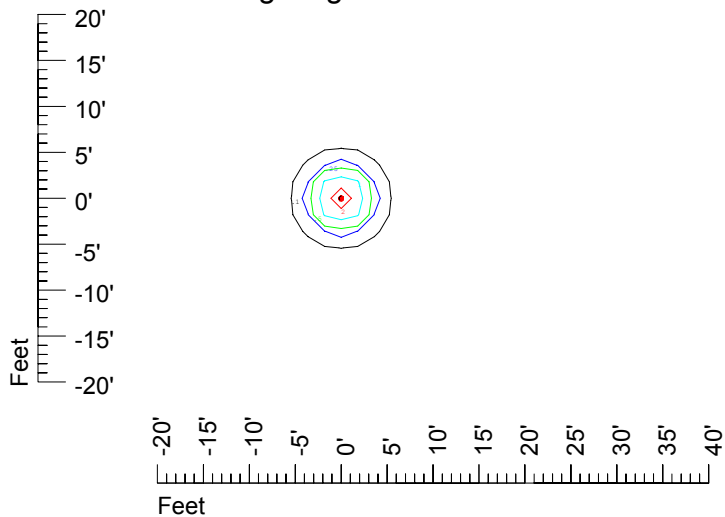

IES File: C9304

Lighting level in fc / Distance in feet

Vertical plan 0° to 180°
Horizontal plan 0°

— 2 fc — 1 fc — 0.5 fc — 0.25 fc — 0.1 fc

IES Photometric files C9304

Isoline template at 7' mounting height

Isoline values — 0.1 fc — 0.25 fc — 0.5 fc — 1.0 fc — 2.0 fc

Mounting height 7' Tilt 0°

Mounting height 7' Tilt 30°

Mounting height 7' Tilt 15°

Mounting height 7' Tilt 45°

IES Photometric files C9304

Isoline template at 9' mounting height

Isoline values — 0.1 fc — 0.25 fc — 0.5 fc — 1.0 fc — 2.0 fc

Mounting height 9' Tilt 0°

Mounting height 9' Tilt 30°

Mounting height 9' Tilt 15°

Mounting height 9' Tilt 45°

IES Photometric files C9304

Isoline template at 11' mounting height