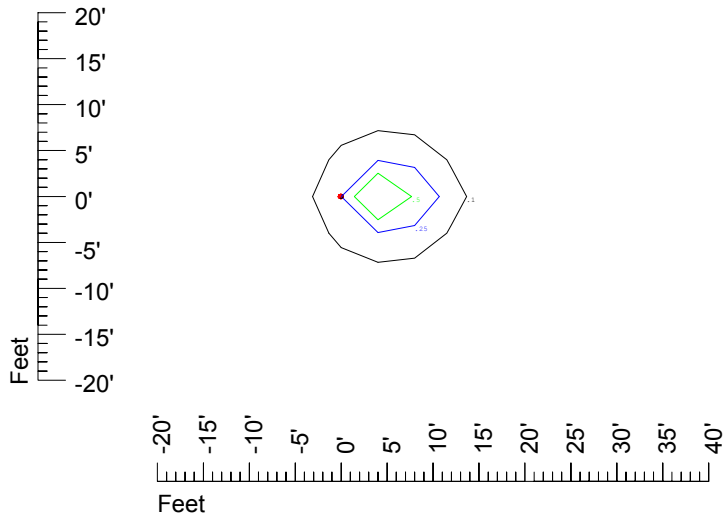

Isoline values — 0.1 fc — 0.25 fc — 0.5 fc — 1.0 fc — 2.0 fc

Mounting height 7' Tilt 0°

Mounting height 7' Tilt 30°

Mounting height 7' Tilt 15°

Mounting height 7' Tilt 45°

IES Photometric files C9304

Isoline template at 9' mounting height

Isoline values — 0.1 fc — 0.25 fc — 0.5 fc — 1.0 fc — 2.0 fc

Mounting height 11' Tilt 0°

Mounting height 11' Tilt 30°

Mounting height 11' Tilt 15°

Mounting height 11' Tilt 45°

IES Photometric files C9304

Isoline template at 15' mounting height

Isoline values — 0.1 fc — 0.25 fc — 0.5 fc — 1.0 fc — 2.0 fc

Mounting height 15' Tilt 0°

Mounting height 15' Tilt 30°

Mounting height 15' Tilt 15°

Mounting height 15' Tilt 45°

IES Photometric files C9304

Isoline template at 20' mounting height

Isoline values — 0.1 fc — 0.25 fc — 0.5 fc — 1.0 fc — 2.0 fc

Mounting height 20' Tilt 0°

Mounting height 20' Tilt 30°

Mounting height 20' Tilt 15°

Mounting height 20' Tilt 45°