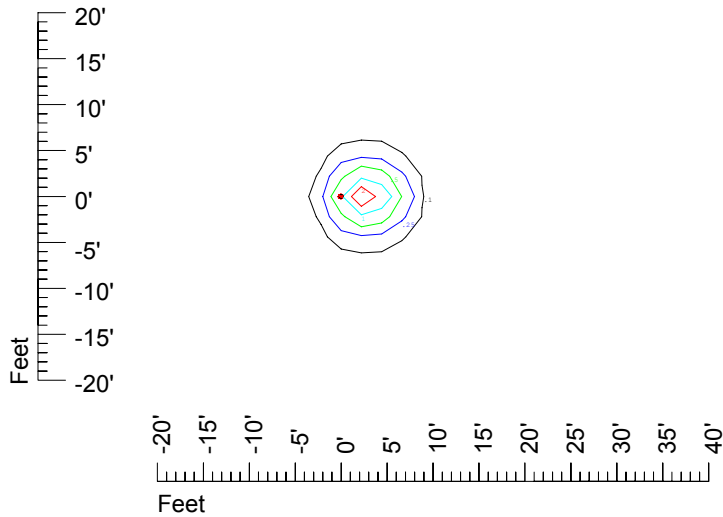

Isoline values — 0.1 fc — 0.25 fc — 0.5 fc — 1.0 fc — 2.0 fc

Mounting height 7' Tilt 0°

Mounting height 7' Tilt 30°

Mounting height 7' Tilt 15°

Mounting height 7' Tilt 45°

IES Photometric files C9304

Isoline template at 9' mounting height

Isoline values — 0.1 fc — 0.25 fc — 0.5 fc — 1.0 fc — 2.0 fc

Mounting height 9' Tilt 0°

Mounting height 9' Tilt 30°

Mounting height 9' Tilt 15°

Mounting height 9' Tilt 45°

IES Photometric files C9304

Isoline template at 11' mounting height

Isoline values — 0.1 fc — 0.25 fc — 0.5 fc — 1.0 fc — 2.0 fc

Mounting height 11' Tilt 0°

Mounting height 11' Tilt 30°

Mounting height 11' Tilt 15°

Mounting height 11' Tilt 45°

IES Photometric files C9304

Isoline template at 15' mounting height

Isoline values — 0.1 fc — 0.25 fc — 0.5 fc — 1.0 fc — 2.0 fc

Mounting height 15' Tilt 0°

Mounting height 15' Tilt 30°

Mounting height 15' Tilt 15°

Mounting height 15' Tilt 45°

IES Photometric files C9304

Isoline template at 20' mounting height