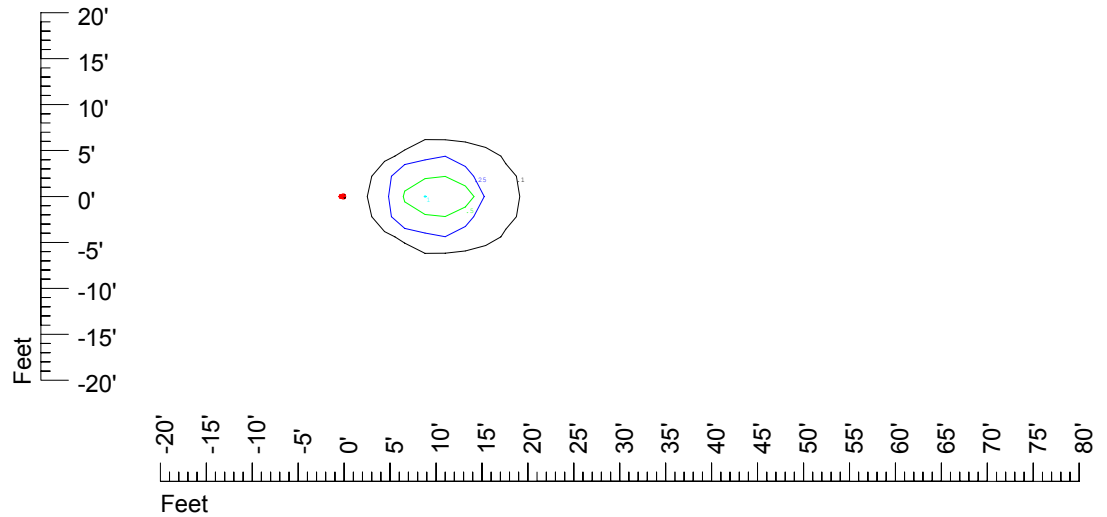

Isoline values — 0.1 fc — 0.25 fc — 0.5 fc — 1.0 fc — 2.0 fc

Mounting height 11' Tilt 0°

Mounting height 11' Tilt 30°

Mounting height 11' Tilt 15°

Mounting height 11' Tilt 45°

IES Photometric files C9304

Isoline template at 15' mounting height

Isoline values — 0.1 fc — 0.25 fc — 0.5 fc — 1.0 fc — 2.0 fc

Mounting height 20' Tilt 0°

Mounting height 20' Tilt 30°

Mounting height 20' Tilt 15°

Mounting height 20' Tilt 45°