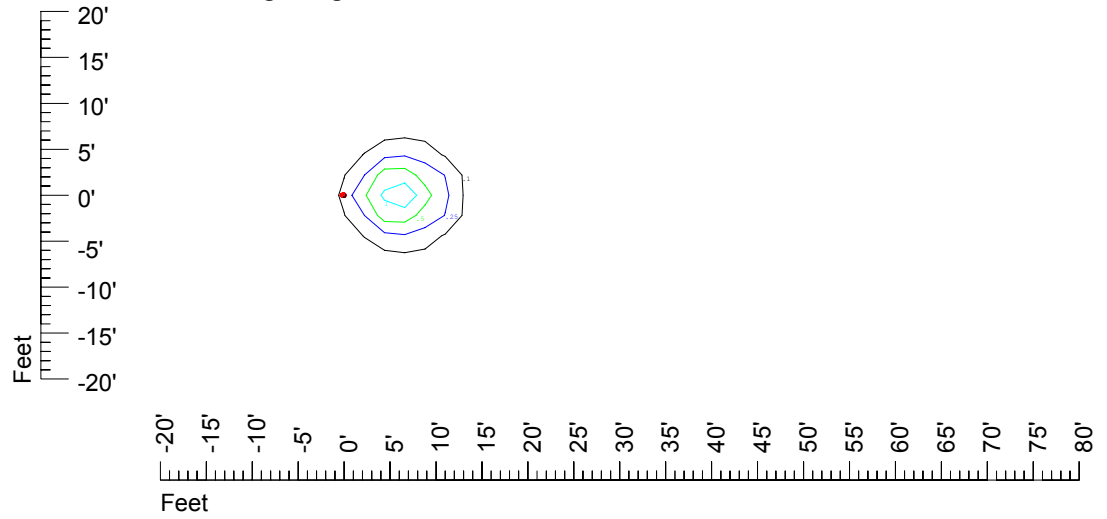

Isoline values — 0.1 fc — 0.25 fc — 0.5 fc — 1.0 fc — 2.0 fc

Mounting height 7' Tilt 0°

Mounting height 7' Tilt 30°

Mounting height 7' Tilt 15°

Mounting height 7' Tilt 45°

IES Photometric files C9304

Isoline template at 9' mounting height

Isoline values — 0.1 fc — 0.25 fc — 0.5 fc — 1.0 fc — 2.0 fc

Mounting height 9' Tilt 0°

Mounting height 9' Tilt 30°

Mounting height 9' Tilt 15°

Mounting height 9' Tilt 45°

IES Photometric files C9304

Isoline template at 11' mounting height

Isoline values — 0.1 fc — 0.25 fc — 0.5 fc — 1.0 fc — 2.0 fc

Mounting height 11' Tilt 0°

Mounting height 11' Tilt 30°

Mounting height 11' Tilt 15°

Mounting height 11' Tilt 45°

IES Photometric files C9304

Isoline template at 15' mounting height

Isoline values — 0.1 fc — 0.25 fc — 0.5 fc — 1.0 fc — 2.0 fc

Mounting height 20' Tilt 0°

Mounting height 20' Tilt 30°

Mounting height 20' Tilt 15°

Mounting height 20' Tilt 45°