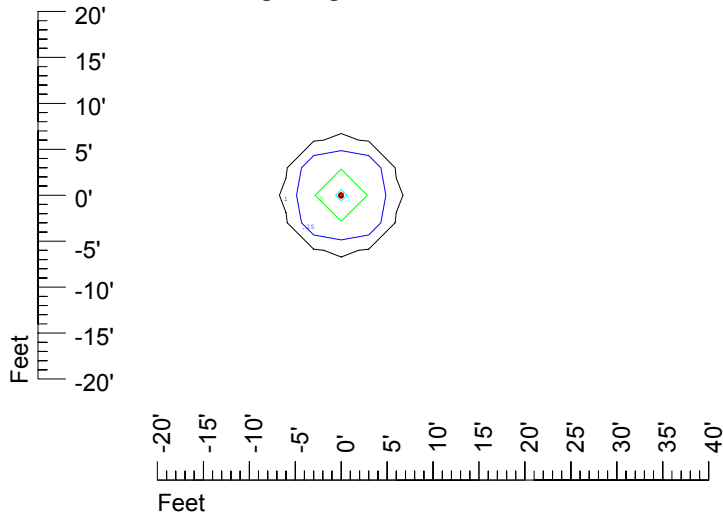

Isoline values — 0.1 fc — 0.25 fc — 0.5 fc — 1.0 fc — 2.0 fc

Mounting height 7' Tilt 0°

Mounting height 7' Tilt 30°

Mounting height 7' Tilt 15°

Mounting height 7' Tilt 45°

IES Photometric files C9304

Isoline template at 9' mounting height

Isoline values — 0.1 fc — 0.25 fc — 0.5 fc — 1.0 fc — 2.0 fc

Mounting height 9' Tilt 0°

Mounting height 9' Tilt 30°

Mounting height 9' Tilt 15°

Mounting height 9' Tilt 45°

IES Photometric files C9304

Isoline template at 11' mounting height

Isoline values — 0.1 fc — 0.25 fc — 0.5 fc — 1.0 fc — 2.0 fc

Mounting height 11' Tilt 0°

Mounting height 11' Tilt 30°

Mounting height 11' Tilt 15°

Mounting height 11' Tilt 45°

IES Photometric files C9304

Isoline template at 15' mounting height

Isoline values — 0.1 fc — 0.25 fc — 0.5 fc — 1.0 fc — 2.0 fc

Mounting height 15' Tilt 0°

Mounting height 15' Tilt 30°

Mounting height 15' Tilt 15°

Mounting height 15' Tilt 45°

IES Photometric files C9304

Isoline template at 20' mounting height