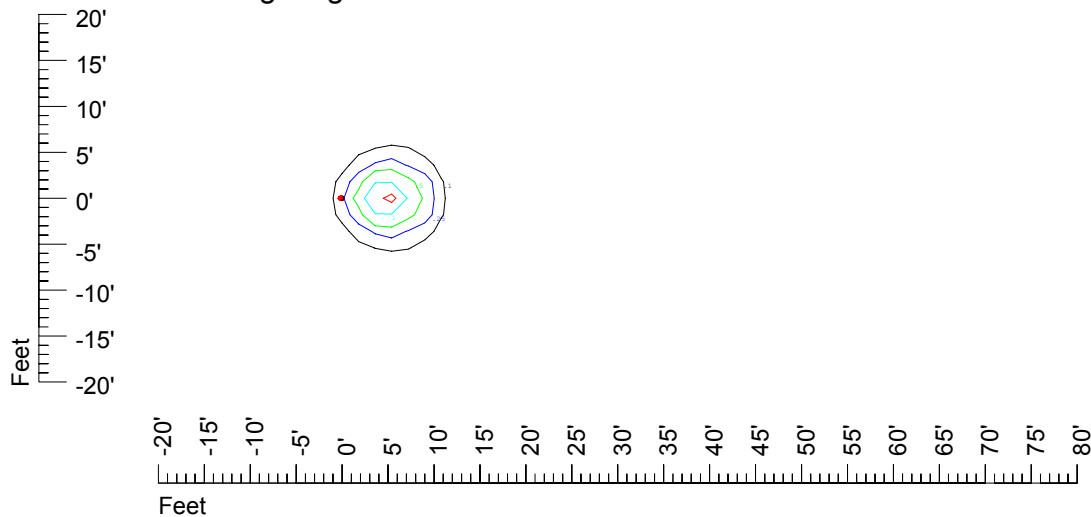

Isoline values — 0.1 fc — 0.25 fc — 0.5 fc — 1.0 fc — 2.0 fc

Mounting height 7' Tilt 0°

Mounting height 7' Tilt 30°

Mounting height 7' Tilt 15°

Mounting height 7' Tilt 45°

IES Photometric files C9304

Isoline template at 9' mounting height

Isoline values — 0.1 fc — 0.25 fc — 0.5 fc — 1.0 fc — 2.0 fc

Mounting height 9' Tilt 0°

Mounting height 9' Tilt 30°

Mounting height 9' Tilt 15°

Mounting height 9' Tilt 45°

IES Photometric files C9304

Isoline template at 11' mounting height