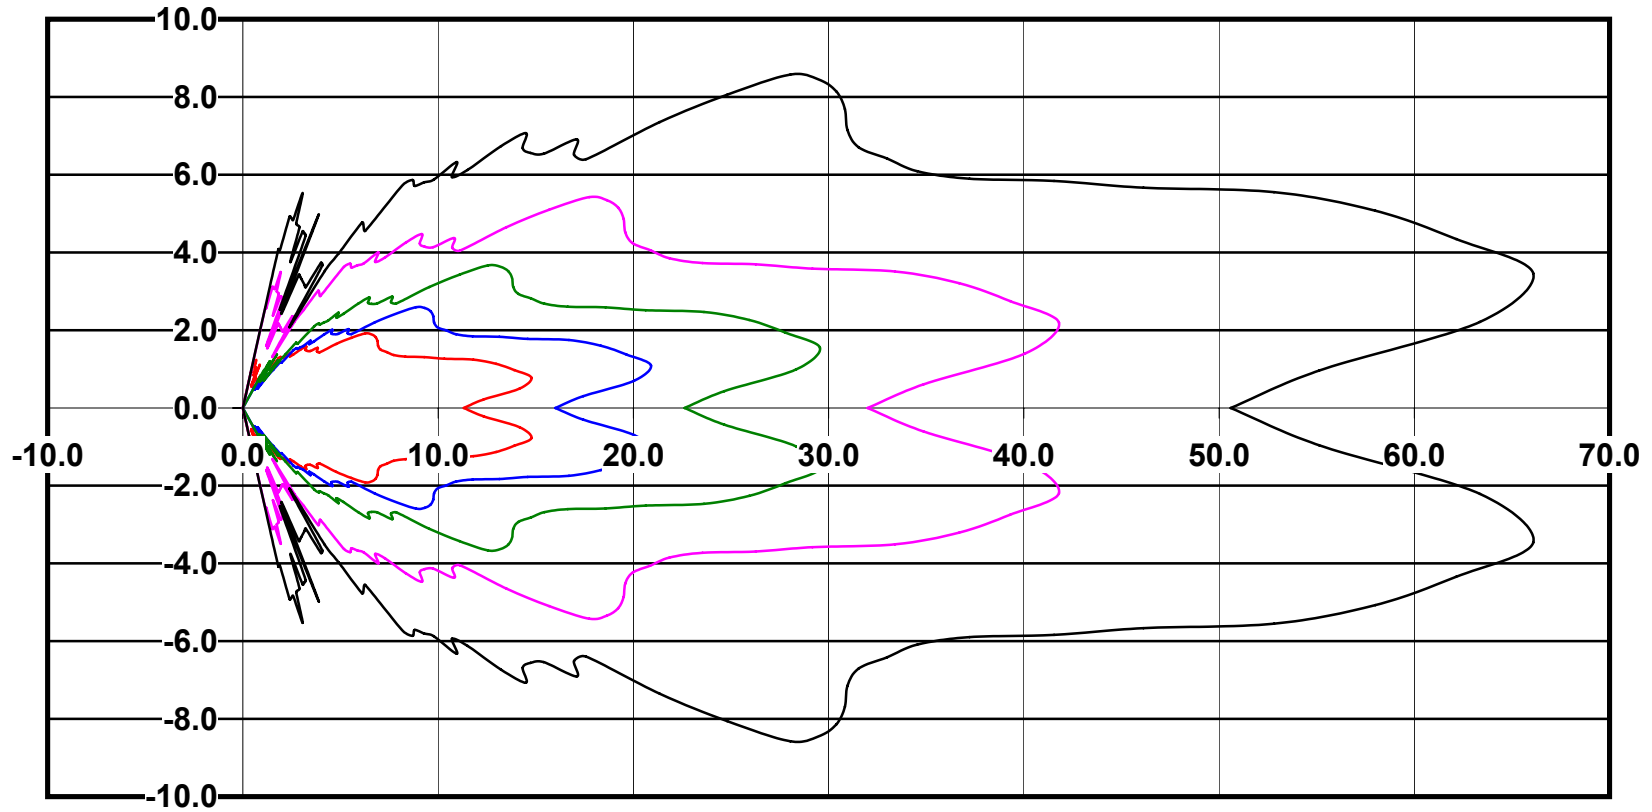

IES File: C9304

Lighting level in fc / Distance in feet

Vertical plan 0° to 180°
Horizontal plan 0°

— 2 fc — 1 fc — 0.5 fc — 0.25 fc — 0.1 fc

IES Photometric files C9304

Isoline template at 7' mounting height

Isoline values — 0.1 fc — 0.25 fc — 0.5 fc — 1.0 fc — 2.0 fc

Mounting height 7' Tilt 0°

Mounting height 7' Tilt 30°

Mounting height 7' Tilt 15°

Mounting height 7' Tilt 45°

IES Photometric files C9304

Isoline template at 9' mounting height

Isoline values — 0.1 fc — 0.25 fc — 0.5 fc — 1.0 fc — 2.0 fc

Mounting height 9' Tilt 0°

Mounting height 9' Tilt 30°

Mounting height 9' Tilt 15°

Mounting height 9' Tilt 45°

IES Photometric files C9304

Isoline template at 11' mounting height

Isoline values — 0.1 fc — 0.25 fc — 0.5 fc — 1.0 fc — 2.0 fc

Mounting height 20' Tilt 0°

Mounting height 20' Tilt 30°

Mounting height 20' Tilt 15°

Mounting height 20' Tilt 45°