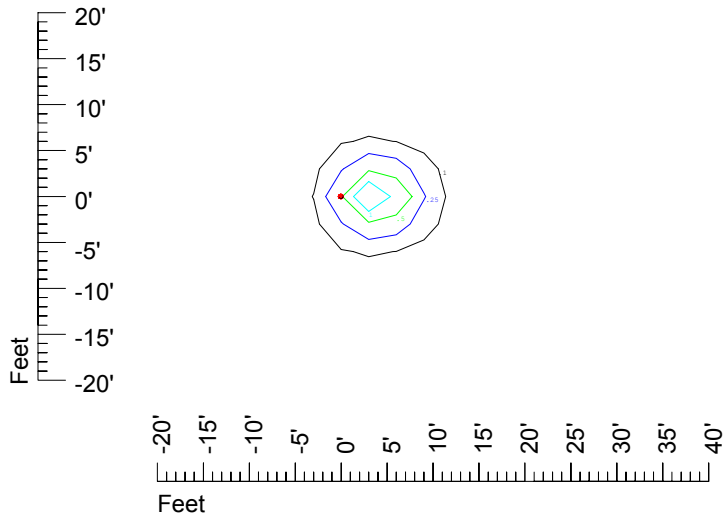

Isoline values — 0.1 fc — 0.25 fc — 0.5 fc — 1.0 fc — 2.0 fc

Mounting height 9' Tilt 0°

Mounting height 9' Tilt 30°

Mounting height 9' Tilt 15°

Mounting height 9' Tilt 45°

IES Photometric files C9304

Isoline template at 11' mounting height

Isoline values — 0.1 fc — 0.25 fc — 0.5 fc — 1.0 fc — 2.0 fc

Mounting height 11' Tilt 0°

Mounting height 11' Tilt 30°

Mounting height 11' Tilt 15°

Mounting height 11' Tilt 45°

IES Photometric files C9304

Isoline template at 15' mounting height

Isoline values — 0.1 fc — 0.25 fc — 0.5 fc — 1.0 fc — 2.0 fc

Mounting height 15' Tilt 0°

Mounting height 15' Tilt 30°

Mounting height 15' Tilt 15°

Mounting height 15' Tilt 45°

IES Photometric files C9304

Isoline template at 20' mounting height

Isoline values — 0.1 fc — 0.25 fc — 0.5 fc — 1.0 fc — 2.0 fc

Mounting height 20' Tilt 0°

Mounting height 20' Tilt 30°

Mounting height 20' Tilt 15°

Mounting height 20' Tilt 45°