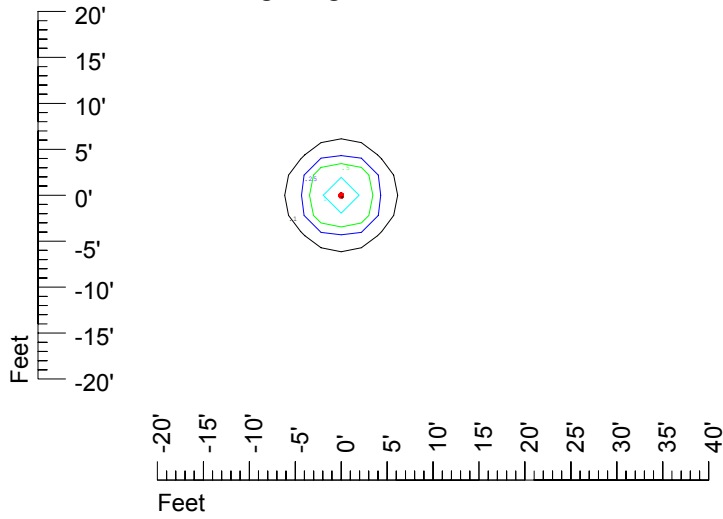

Isoline values — 0.1 fc — 0.25 fc — 0.5 fc — 1.0 fc — 2.0 fc

Mounting height 7' Tilt 0°

Mounting height 7' Tilt 30°

Mounting height 7' Tilt 15°

Mounting height 7' Tilt 45°

IES Photometric files C9304

Isoline template at 9' mounting height

Isoline values — 0.1 fc — 0.25 fc — 0.5 fc — 1.0 fc — 2.0 fc

Mounting height 9' Tilt 0°

Mounting height 9' Tilt 30°

Mounting height 9' Tilt 15°

Mounting height 9' Tilt 45°

IES Photometric files C9304

Isoline template at 11' mounting height

Isoline values — 0.1 fc — 0.25 fc — 0.5 fc — 1.0 fc — 2.0 fc

Mounting height 11' Tilt 0°

Mounting height 11' Tilt 30°

Mounting height 11' Tilt 15°

Mounting height 11' Tilt 45°

IES Photometric files C9304

Isoline template at 15' mounting height