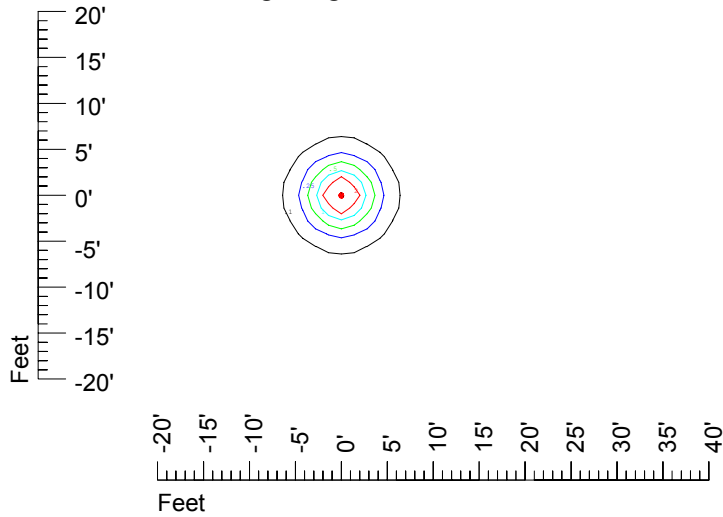

IES File: C9300

Lighting level in fc / Distance in feet

Vertical plan 0° to 180°
Horizontal plan 0°

— 2 fc — 1 fc — 0.5 fc — 0.25 fc — 0.1 fc

IES Photometric files C9300

Isoline template at 7' mounting height

Isoline values — 0.1 fc — 0.25 fc — 0.5 fc — 1.0 fc — 2.0 fc

Mounting height 7' Tilt 0°

Mounting height 7' Tilt 30°

Mounting height 7' Tilt 15°

Mounting height 7' Tilt 45°

IES Photometric files C9300

Isoline template at 9' mounting height

Isoline values — 0.1 fc — 0.25 fc — 0.5 fc — 1.0 fc — 2.0 fc

Mounting height 9' Tilt 0°

Mounting height 9' Tilt 30°

Mounting height 9' Tilt 15°

Mounting height 9' Tilt 45°

IES Photometric files C9300

Isoline template at 11' mounting height

Isoline values — 0.1 fc — 0.25 fc — 0.5 fc — 1.0 fc — 2.0 fc

Mounting height 20' Tilt 0°

Mounting height 20 Tilt 30°

Mounting height 20' Tilt 15°

Mounting height 20' Tilt 45°