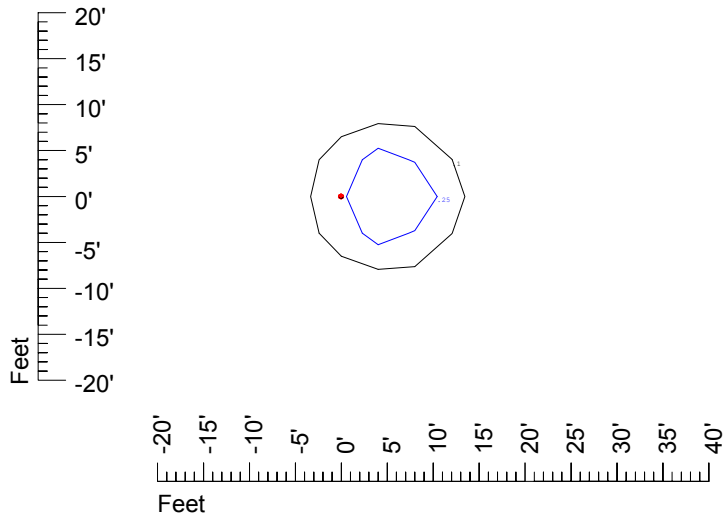

Isoline values — 0.1 fc — 0.25 fc — 0.5 fc — 1.0 fc — 2.0 fc

Mounting height 9' Tilt 0°

Mounting height 9' Tilt 30°

Mounting height 9' Tilt 15°

Mounting height 9' Tilt 45°

IES Photometric files C9300

Isoline template at 11' mounting height

Isoline values — 0.1 fc — 0.25 fc — 0.5 fc — 1.0 fc — 2.0 fc

Mounting height 11' Tilt 0°

Mounting height 11' Tilt 30°

Mounting height 11' Tilt 15°

Mounting height 11' Tilt 45°

IES Photometric files C9300

Isoline template at 15' mounting height

Isoline values — 0.1 fc — 0.25 fc — 0.5 fc — 1.0 fc — 2.0 fc

Mounting height 15' Tilt 0°

Mounting height 15 Tilt 30°

Mounting height 15' Tilt 15°

Mounting height 15' Tilt 45°

IES Photometric files C9300

Isoline template at 20' mounting height

Isoline values — 0.1 fc — 0.25 fc — 0.5 fc — 1.0 fc — 2.0 fc

Mounting height 20' Tilt 0°

Mounting height 20 Tilt 30°

Mounting height 20' Tilt 15°

Mounting height 20' Tilt 45°