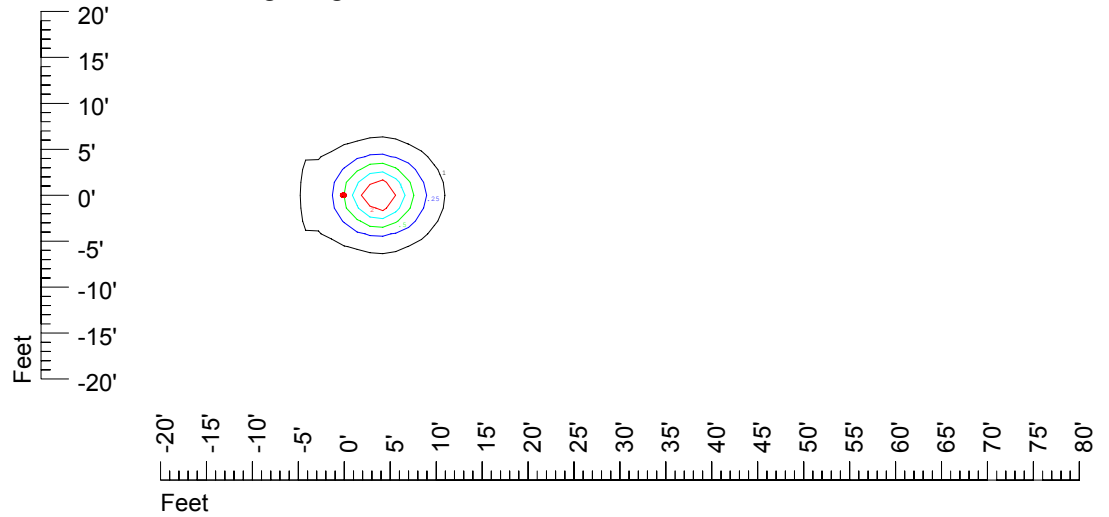

IES File: C9300

Lighting level in fc / Distance in feet

Vertical plan 0° to 180°
Horizontal plan 0°

— 2 fc — 1 fc — 0.5 fc — 0.25 fc — 0.1 fc

IES Photometric files C9300

Isoline template at 7' mounting height

Isoline values — 0.1 fc — 0.25 fc — 0.5 fc — 1.0 fc — 2.0 fc

Mounting height 7' Tilt 0°

Mounting height 7' Tilt 30°

Mounting height 7' Tilt 15°

Mounting height 7' Tilt 45°

IES Photometric files C9300

Isoline template at 9' mounting height

Isoline values — 0.1 fc — 0.25 fc — 0.5 fc — 1.0 fc — 2.0 fc

Mounting height 9' Tilt 0°

Mounting height 9' Tilt 30°

Mounting height 9' Tilt 15°

Mounting height 9' Tilt 45°

IES Photometric files C9300

Isoline template at 11' mounting height

Isoline values — 0.1 fc — 0.25 fc — 0.5 fc — 1.0 fc — 2.0 fc

Mounting height 20' Tilt 0°

Mounting height 20 Tilt 30°

Mounting height 20' Tilt 15°

Mounting height 20' Tilt 45°