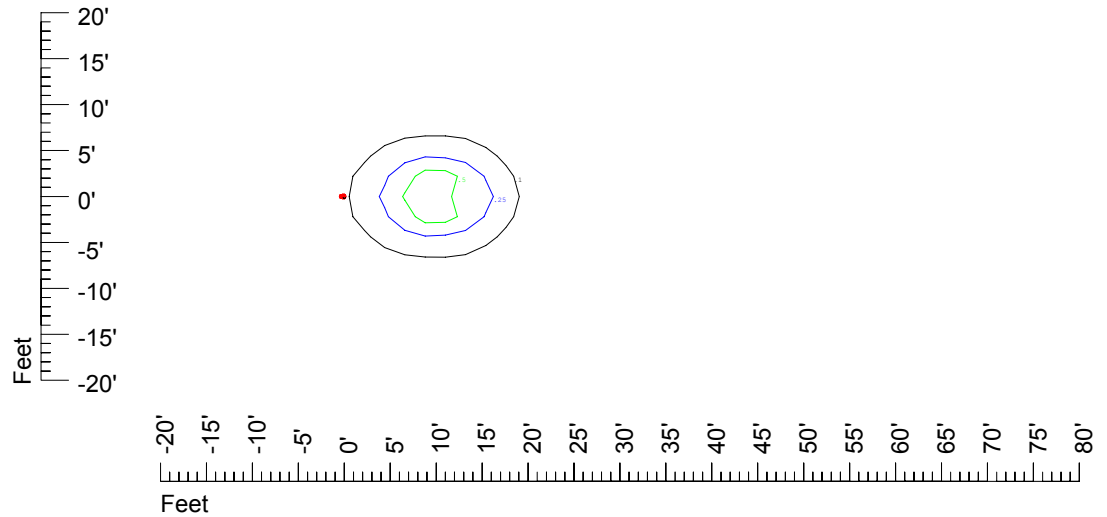

Isoline values — 0.1 fc — 0.25 fc — 0.5 fc — 1.0 fc — 2.0 fc

Mounting height 9' Tilt 0°

Mounting height 9' Tilt 30°

Mounting height 9' Tilt 15°

Mounting height 9' Tilt 45°

IES Photometric files C9300

Isoline template at 11' mounting height

Isoline values — 0.1 fc — 0.25 fc — 0.5 fc — 1.0 fc — 2.0 fc

Mounting height 11' Tilt 0°

Mounting height 11' Tilt 30°

Mounting height 11' Tilt 15°

Mounting height 11' Tilt 45°

IES Photometric files C9300

Isoline template at 15' mounting height

Isoline values — 0.1 fc — 0.25 fc — 0.5 fc — 1.0 fc — 2.0 fc

Mounting height 15' Tilt 0°

Mounting height 15 Tilt 30°

Mounting height 15' Tilt 15°

Mounting height 15' Tilt 45°

IES Photometric files C9300

Isoline template at 20' mounting height

Isoline values — 0.1 fc — 0.25 fc — 0.5 fc — 1.0 fc — 2.0 fc

Mounting height 20' Tilt 0°

Mounting height 20 Tilt 30°

Mounting height 20' Tilt 15°

Mounting height 20' Tilt 45°