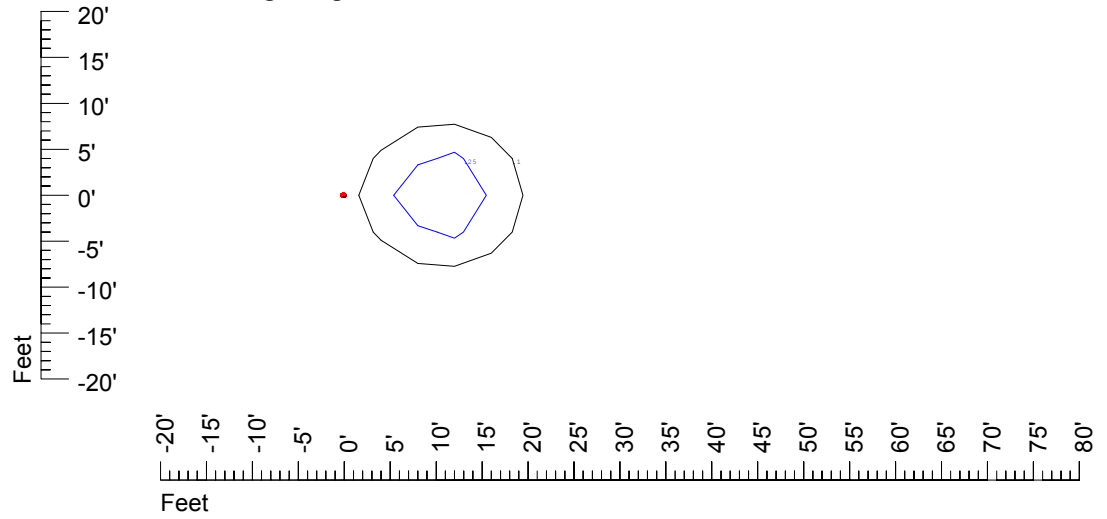

Isoline values — 0.1 fc — 0.25 fc — 0.5 fc — 1.0 fc — 2.0 fc

Mounting height 11' Tilt 0°

Mounting height 11' Tilt 30°

Mounting height 11' Tilt 15°

Mounting height 11' Tilt 45°

IES Photometric files C9300

Isoline template at 15' mounting height

Isoline values — 0.1 fc — 0.25 fc — 0.5 fc — 1.0 fc — 2.0 fc

Mounting height 15' Tilt 0°

Mounting height 15 Tilt 30°

Mounting height 15' Tilt 15°

Mounting height 15' Tilt 45°

IES Photometric files C9300

Isoline template at 20' mounting height

Isoline values — 0.1 fc — 0.25 fc — 0.5 fc — 1.0 fc — 2.0 fc

Mounting height 20' Tilt 0°

Mounting height 20 Tilt 30°

Mounting height 20' Tilt 15°

Mounting height 20' Tilt 45°