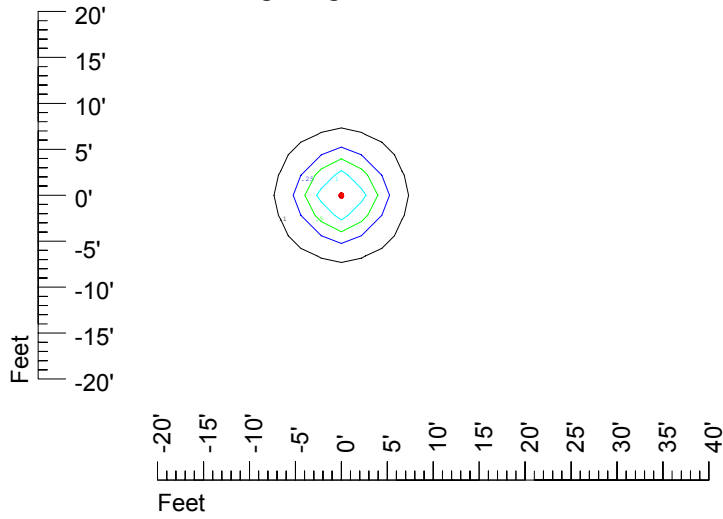

Isoline values — 0.1 fc — 0.25 fc — 0.5 fc — 1.0 fc — 2.0 fc

Mounting height 7' Tilt 0°

Mounting height 7' Tilt 30°

Mounting height 7' Tilt 15°

Mounting height 7' Tilt 45°

IES Photometric files C9300

Isoline template at 9' mounting height

Isoline values — 0.1 fc — 0.25 fc — 0.5 fc — 1.0 fc — 2.0 fc

Mounting height 9' Tilt 0°

Mounting height 9' Tilt 30°

Mounting height 9' Tilt 15°

Mounting height 9' Tilt 45°

IES Photometric files C9300

Isoline template at 11' mounting height

Isoline values — 0.1 fc — 0.25 fc — 0.5 fc — 1.0 fc — 2.0 fc

Mounting height 11' Tilt 0°

Mounting height 11' Tilt 30°

Mounting height 11' Tilt 15°

Mounting height 11' Tilt 45°

IES Photometric files C9300

Isoline template at 15' mounting height

Isoline values — 0.1 fc — 0.25 fc — 0.5 fc — 1.0 fc — 2.0 fc

Mounting height 15' Tilt 0°

Mounting height 15 Tilt 30°

Mounting height 15' Tilt 15°

Mounting height 15' Tilt 45°

IES Photometric files C9300

Isoline template at 20' mounting height