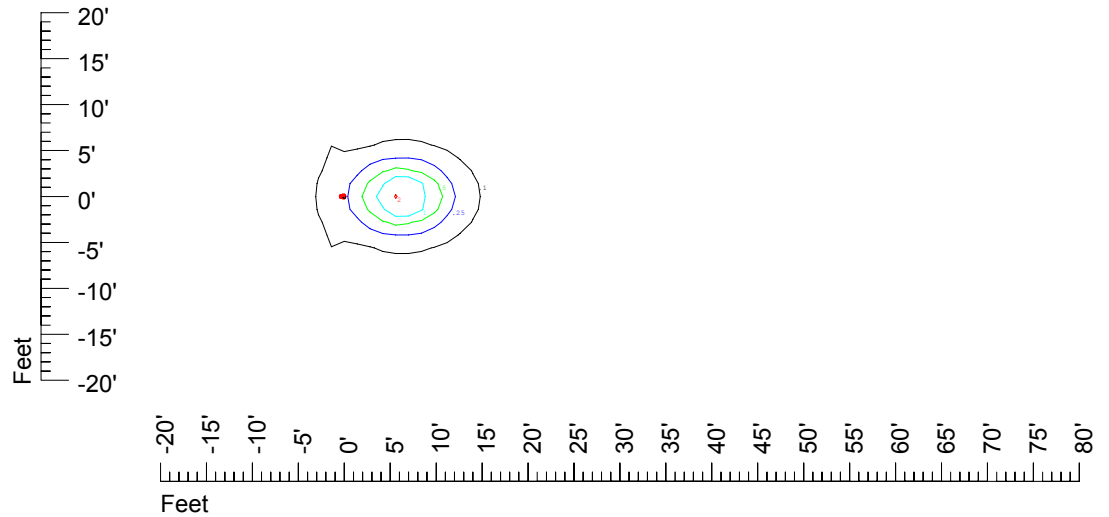

Isoline values — 0.1 fc — 0.25 fc — 0.5 fc — 1.0 fc — 2.0 fc

Mounting height 7' Tilt 0°

Mounting height 7' Tilt 30°

Mounting height 7' Tilt 15°

Mounting height 7' Tilt 45°

IES Photometric files C9300

Isoline template at 9' mounting height

Isoline values — 0.1 fc — 0.25 fc — 0.5 fc — 1.0 fc — 2.0 fc

Mounting height 9' Tilt 0°

Mounting height 9' Tilt 30°

Mounting height 9' Tilt 15°

Mounting height 9' Tilt 45°

IES Photometric files C9300

Isoline template at 11' mounting height

Isoline values — 0.1 fc — 0.25 fc — 0.5 fc — 1.0 fc — 2.0 fc

Mounting height 20' Tilt 0°

Mounting height 20 Tilt 30°

Mounting height 20' Tilt 15°

Mounting height 20' Tilt 45°