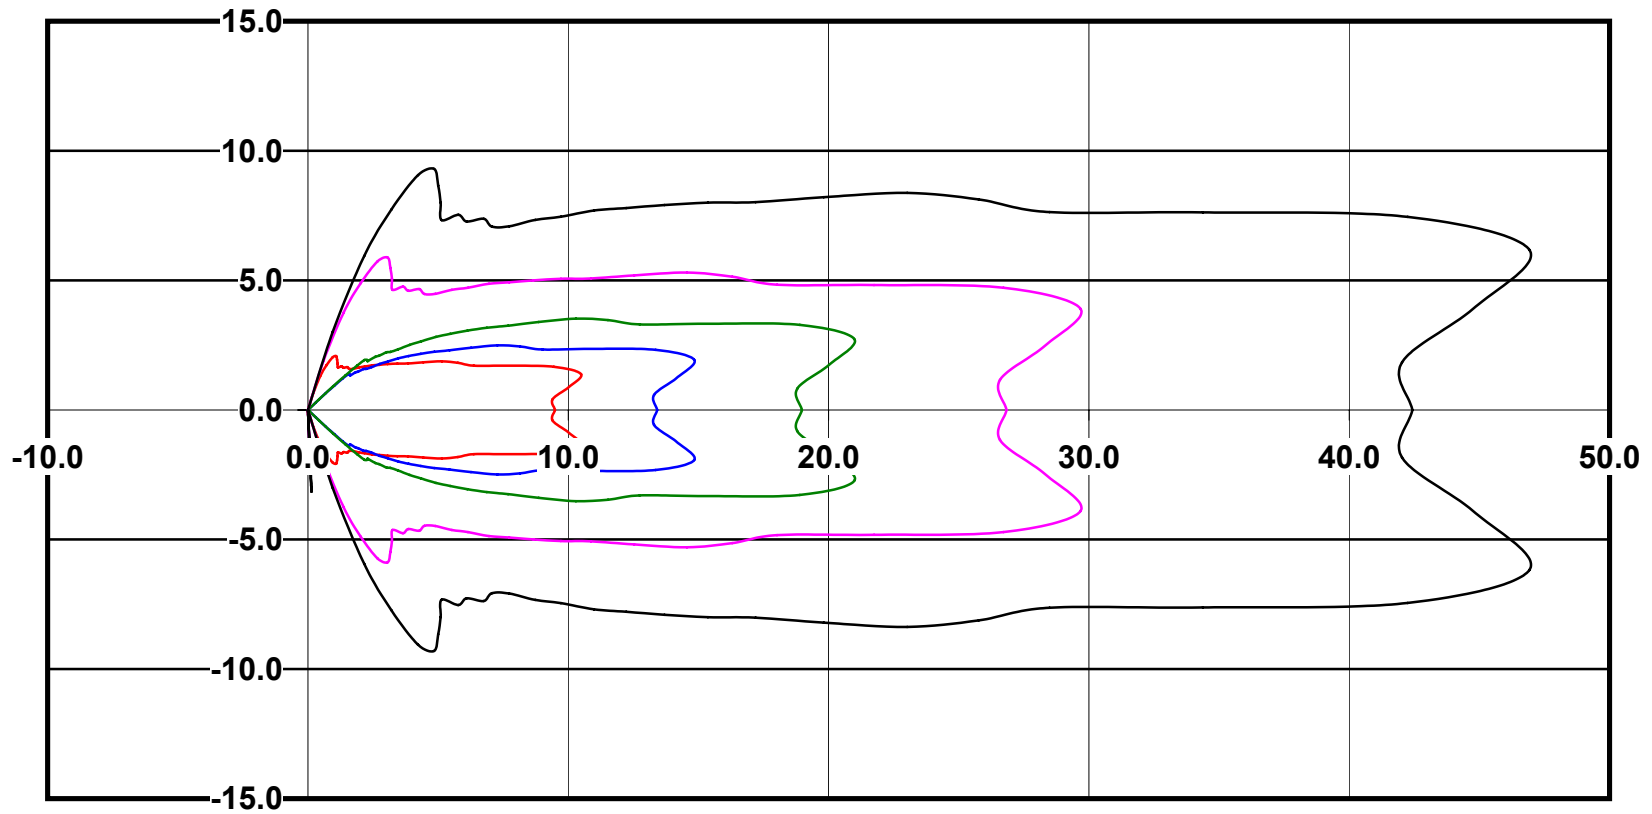

IES File: C9300

Lighting level in fc / Distance in feet

Vertical plan 0° to 180°
Horizontal plan 0°

— 2 fc — 1 fc — 0.5 fc — 0.25 fc — 0.1 fc

IES Photometric files C9300

Isoline template at 7' mounting height

Isoline values — 0.1 fc — 0.25 fc — 0.5 fc — 1.0 fc — 2.0 fc

Mounting height 7' Tilt 0°

Mounting height 7' Tilt 30°

Mounting height 7' Tilt 15°

Mounting height 7' Tilt 45°

IES Photometric files C9300

Isoline template at 9' mounting height

Isoline values — 0.1 fc — 0.25 fc — 0.5 fc — 1.0 fc — 2.0 fc

Mounting height 9' Tilt 0°

Mounting height 9' Tilt 30°

Mounting height 9' Tilt 15°

Mounting height 9' Tilt 45°

IES Photometric files C9300

Isoline template at 11' mounting height

Isoline values — 0.1 fc — 0.25 fc — 0.5 fc — 1.0 fc — 2.0 fc

Mounting height 20' Tilt 0°

Mounting height 20 Tilt 30°

Mounting height 20' Tilt 15°

Mounting height 20' Tilt 45°