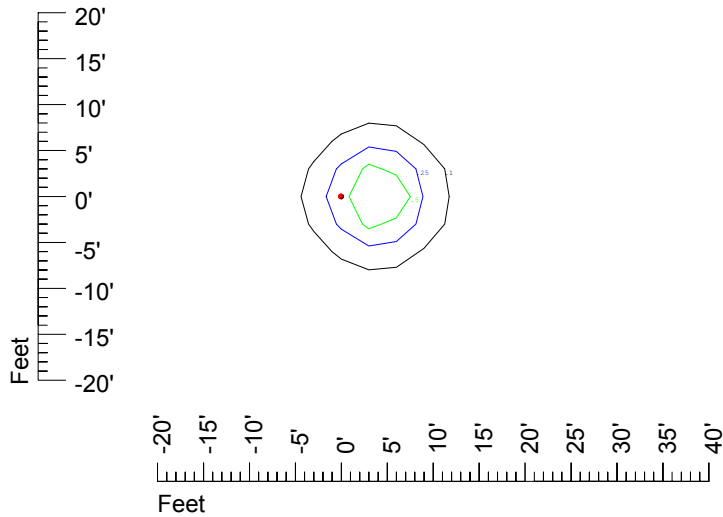

Isoline values — 0.1 fc — 0.25 fc — 0.5 fc — 1.0 fc — 2.0 fc

Mounting height 9' Tilt 0°

Mounting height 9' Tilt 30°

Mounting height 9' Tilt 15°

Mounting height 9' Tilt 45°

IES Photometric files C9300

Isoline template at 11' mounting height

Isoline values — 0.1 fc — 0.25 fc — 0.5 fc — 1.0 fc — 2.0 fc

Mounting height 11' Tilt 0°

Mounting height 11' Tilt 30°

Mounting height 11' Tilt 15°

Mounting height 11' Tilt 45°

IES Photometric files C9300

Isoline template at 15' mounting height

Isoline values — 0.1 fc — 0.25 fc — 0.5 fc — 1.0 fc — 2.0 fc

Mounting height 15' Tilt 0°

Mounting height 15 Tilt 30°

Mounting height 15' Tilt 15°

Mounting height 15' Tilt 45°

IES Photometric files C9300

Isoline template at 20' mounting height

Isoline values — 0.1 fc — 0.25 fc — 0.5 fc — 1.0 fc — 2.0 fc

Mounting height 20' Tilt 0°

Mounting height 20 Tilt 30°

Mounting height 20' Tilt 15°

Mounting height 20' Tilt 45°