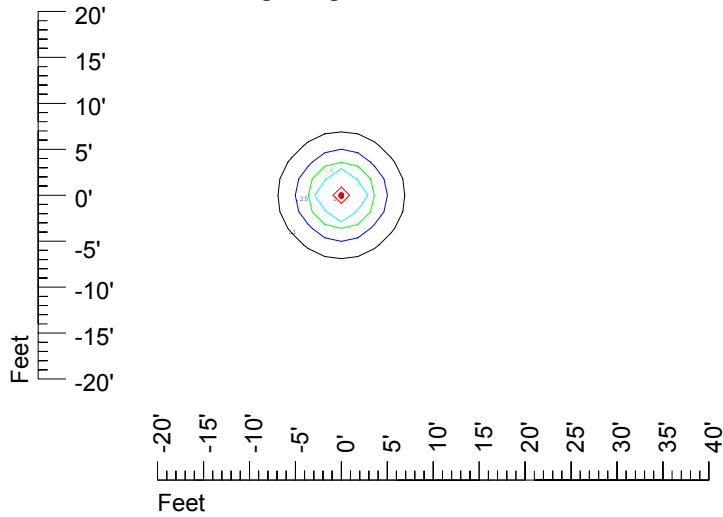

IES File: C9300

Lighting level in fc / Distance in feet

Vertical plan 0° to 180°
Horizontal plan 0°

— 2 fc — 1 fc — 0.5 fc — 0.25 fc — 0.1 fc

IES Photometric files C9300

Isoline template at 7' mounting height

Isoline values — 0.1 fc — 0.25 fc — 0.5 fc — 1.0 fc — 2.0 fc

Mounting height 7' Tilt 0°

Mounting height 7' Tilt 30°

Mounting height 7' Tilt 15°

Mounting height 7' Tilt 45°

IES Photometric files C9300

Isoline template at 9' mounting height

Isoline values — 0.1 fc — 0.25 fc — 0.5 fc — 1.0 fc — 2.0 fc

Mounting height 9' Tilt 0°

Mounting height 9' Tilt 30°

Mounting height 9' Tilt 15°

Mounting height 9' Tilt 45°

IES Photometric files C9300

Isoline template at 11' mounting height

Isoline values — 0.1 fc — 0.25 fc — 0.5 fc — 1.0 fc — 2.0 fc

Mounting height 11' Tilt 0°

Mounting height 11' Tilt 30°

Mounting height 11' Tilt 15°

Mounting height 11' Tilt 45°

IES Photometric files C9300

Isoline template at 15' mounting height