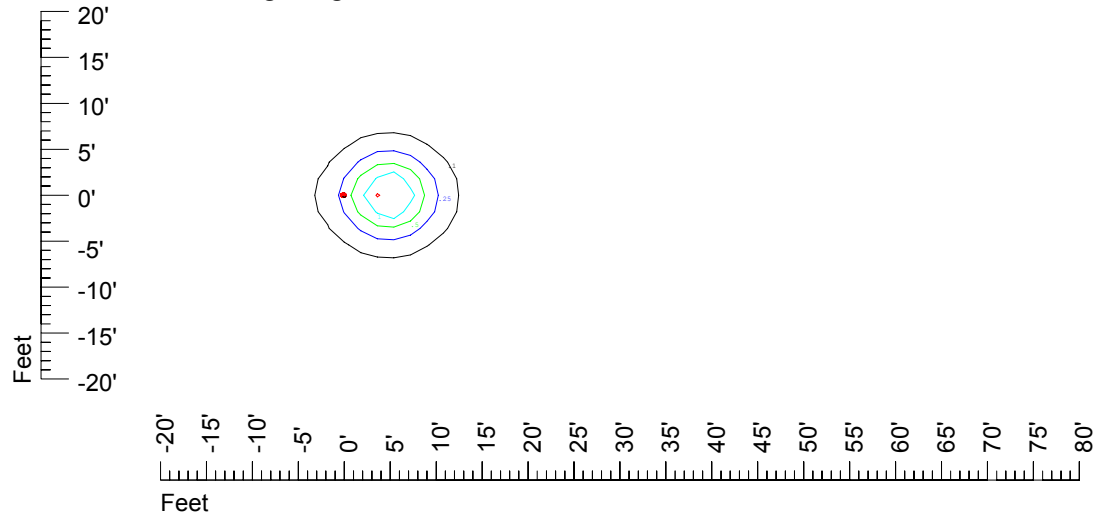

Isoline values — 0.1 fc — 0.25 fc — 0.5 fc — 1.0 fc — 2.0 fc

Mounting height 7' Tilt 0°

Mounting height 7' Tilt 30°

Mounting height 7' Tilt 15°

Mounting height 7' Tilt 45°

IES Photometric files C9300

Isoline template at 9' mounting height

Isoline values — 0.1 fc — 0.25 fc — 0.5 fc — 1.0 fc — 2.0 fc

Mounting height 9' Tilt 0°

Mounting height 9' Tilt 30°

Mounting height 9' Tilt 15°

Mounting height 9' Tilt 45°

IES Photometric files C9300

Isoline template at 11' mounting height

Isoline values — 0.1 fc — 0.25 fc — 0.5 fc — 1.0 fc — 2.0 fc

Mounting height 20' Tilt 0°

Mounting height 20 Tilt 30°

Mounting height 20' Tilt 15°

Mounting height 20' Tilt 45°