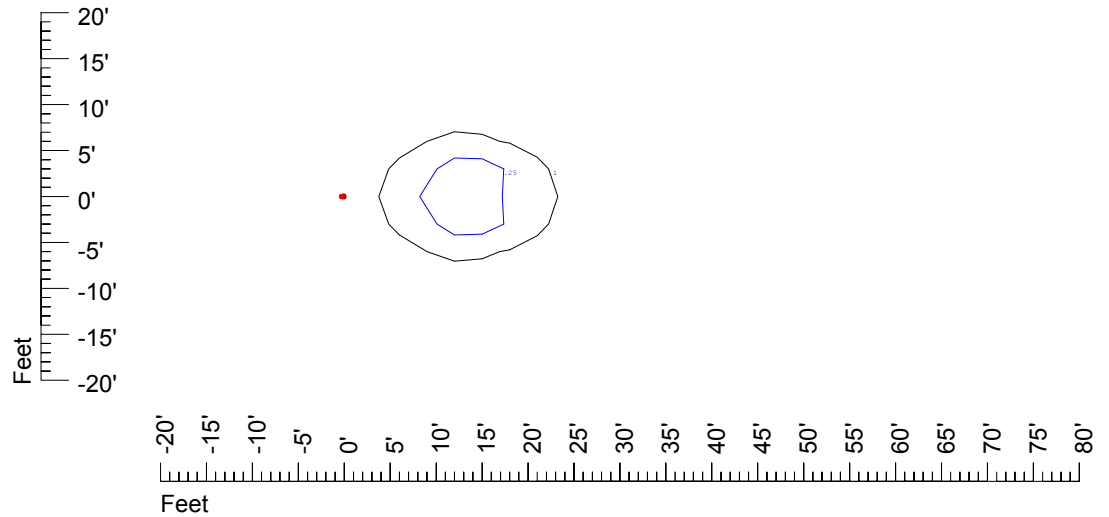

Isoline values — 0.1 fc — 0.25 fc — 0.5 fc — 1.0 fc — 2.0 fc

Mounting height 11' Tilt 0°

Mounting height 11' Tilt 30°

Mounting height 11' Tilt 15°

Mounting height 11' Tilt 45°

IES Photometric files C9300

Isoline template at 15' mounting height

Isoline values — 0.1 fc — 0.25 fc — 0.5 fc — 1.0 fc — 2.0 fc

Mounting height 15' Tilt 0°

Mounting height 15 Tilt 30°

Mounting height 15' Tilt 15°

Mounting height 15' Tilt 45°

IES Photometric files C9300

Isoline template at 20' mounting height

Isoline values — 0.1 fc — 0.25 fc — 0.5 fc — 1.0 fc — 2.0 fc

Mounting height 20' Tilt 0°

Mounting height 20 Tilt 30°

Mounting height 20' Tilt 15°

Mounting height 20' Tilt 45°