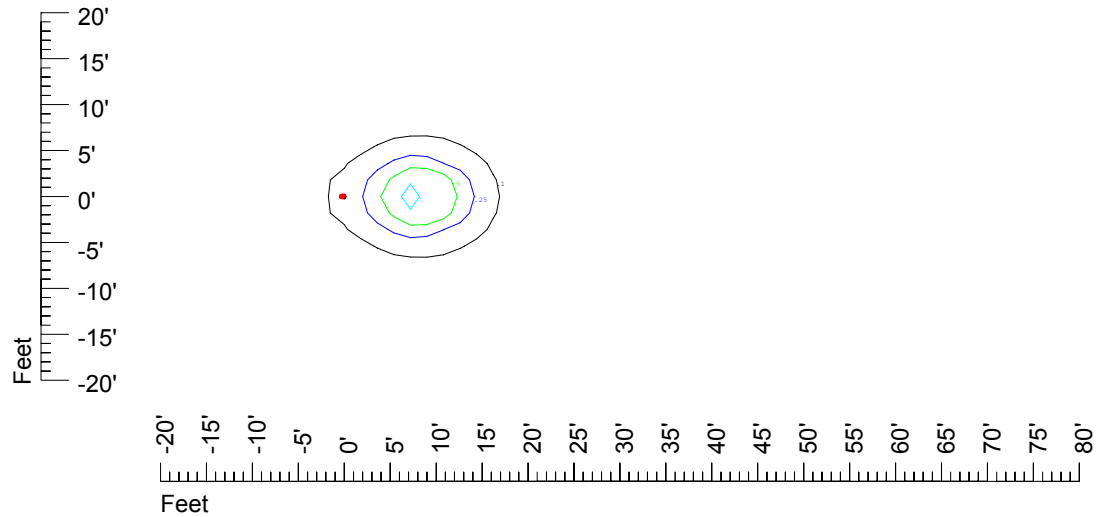

Isoline values — 0.1 fc — 0.25 fc — 0.5 fc — 1.0 fc — 2.0 fc

Mounting height 7' Tilt 0°

Mounting height 7' Tilt 30°

Mounting height 7' Tilt 15°

Mounting height 7' Tilt 45°

IES Photometric files C9300

Isoline template at 9' mounting height

Isoline values — 0.1 fc — 0.25 fc — 0.5 fc — 1.0 fc — 2.0 fc

Mounting height 9' Tilt 0°

Mounting height 9' Tilt 30°

Mounting height 9' Tilt 15°

Mounting height 9' Tilt 45°

IES Photometric files C9300

Isoline template at 11' mounting height

Isoline values — 0.1 fc — 0.25 fc — 0.5 fc — 1.0 fc — 2.0 fc

Mounting height 11' Tilt 0°

Mounting height 11' Tilt 30°

Mounting height 11' Tilt 15°

Mounting height 11' Tilt 45°

IES Photometric files C9300

Isoline template at 15' mounting height