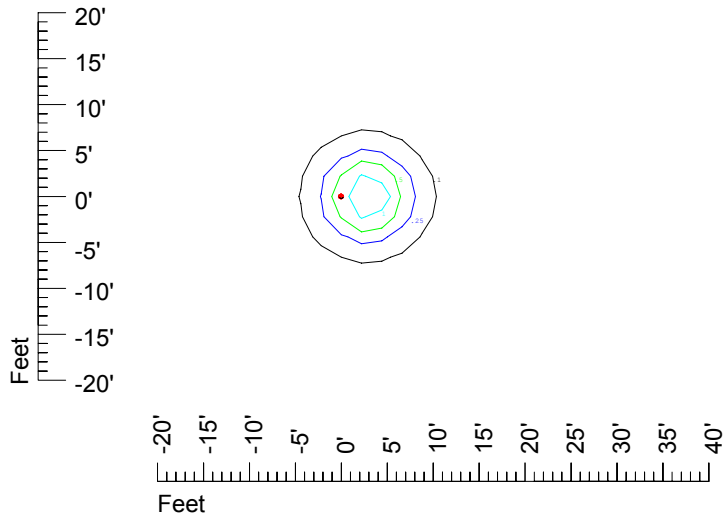

Isoline values — 0.1 fc — 0.25 fc — 0.5 fc — 1.0 fc — 2.0 fc

Mounting height 7' Tilt 0°

Mounting height 7' Tilt 30°

Mounting height 7' Tilt 15°

Mounting height 7' Tilt 45°

IES Photometric files C9300

Isoline template at 9' mounting height

Isoline values — 0.1 fc — 0.25 fc — 0.5 fc — 1.0 fc — 2.0 fc

Mounting height 9' Tilt 0°

Mounting height 9' Tilt 30°

Mounting height 9' Tilt 15°

Mounting height 9' Tilt 45°

IES Photometric files C9300

Isoline template at 11' mounting height

Isoline values — 0.1 fc — 0.25 fc — 0.5 fc — 1.0 fc — 2.0 fc

Mounting height 11' Tilt 0°

Mounting height 11' Tilt 30°

Mounting height 11' Tilt 15°

Mounting height 11' Tilt 45°

IES Photometric files C9300

Isoline template at 15' mounting height

Isoline values — 0.1 fc — 0.25 fc — 0.5 fc — 1.0 fc — 2.0 fc

Mounting height 15' Tilt 0°

Mounting height 15 Tilt 30°

Mounting height 15' Tilt 15°

Mounting height 15' Tilt 45°

IES Photometric files C9300

Isoline template at 20' mounting height