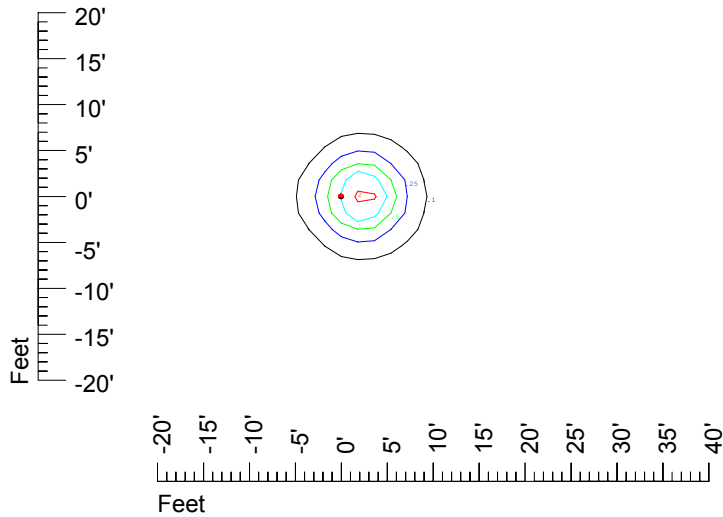

Isoline values — 0.1 fc — 0.25 fc — 0.5 fc — 1.0 fc — 2.0 fc

Mounting height 7' Tilt 0°

Mounting height 7' Tilt 30°

Mounting height 7' Tilt 15°

Mounting height 7' Tilt 45°

IES Photometric files C9300

Isoline template at 9' mounting height

Isoline values — 0.1 fc — 0.25 fc — 0.5 fc — 1.0 fc — 2.0 fc

Mounting height 9' Tilt 0°

Mounting height 9' Tilt 30°

Mounting height 9' Tilt 15°

Mounting height 9' Tilt 45°

IES Photometric files C9300

Isoline template at 11' mounting height

Isoline values — 0.1 fc — 0.25 fc — 0.5 fc — 1.0 fc — 2.0 fc

Mounting height 11' Tilt 0°

Mounting height 11' Tilt 30°

Mounting height 11' Tilt 15°

Mounting height 11' Tilt 45°

IES Photometric files C9300

Isoline template at 15' mounting height

Isoline values — 0.1 fc — 0.25 fc — 0.5 fc — 1.0 fc — 2.0 fc

Mounting height 15' Tilt 0°

Mounting height 15 Tilt 30°

Mounting height 15' Tilt 15°

Mounting height 15' Tilt 45°

IES Photometric files C9300

Isoline template at 20' mounting height