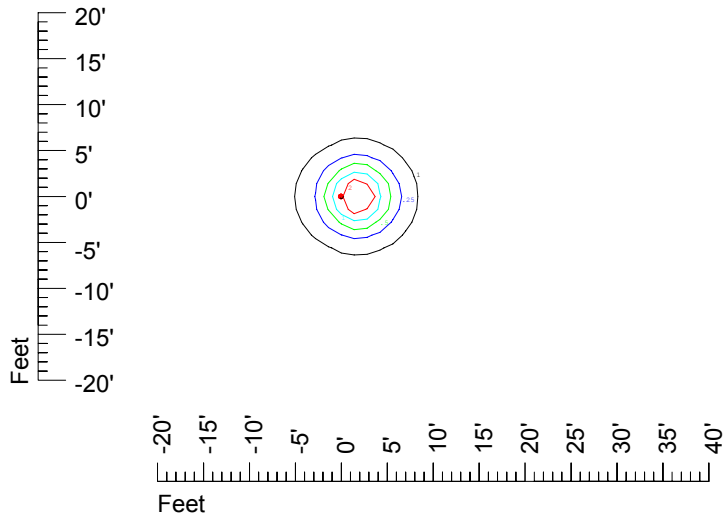

IES File: C9300

Lighting level in fc / Distance in feet

Vertical plan 0° to 180°
Horizontal plan 0°

— 2 fc — 1 fc — 0.5 fc — 0.25 fc — 0.1 fc

IES Photometric files C9300

Isoline template at 7' mounting height

Isoline values — 0.1 fc — 0.25 fc — 0.5 fc — 1.0 fc — 2.0 fc

Mounting height 7' Tilt 0°

Mounting height 7' Tilt 30°

Mounting height 7' Tilt 15°

Mounting height 7' Tilt 45°

IES Photometric files C9300

Isoline template at 9' mounting height

Isoline values — 0.1 fc — 0.25 fc — 0.5 fc — 1.0 fc — 2.0 fc

Mounting height 9' Tilt 0°

Mounting height 9' Tilt 30°

Mounting height 9' Tilt 15°

Mounting height 9' Tilt 45°

IES Photometric files C9300

Isoline template at 11' mounting height

Isoline values — 0.1 fc — 0.25 fc — 0.5 fc — 1.0 fc — 2.0 fc

Mounting height 11' Tilt 0°

Mounting height 11' Tilt 30°

Mounting height 11' Tilt 15°

Mounting height 11' Tilt 45°

IES Photometric files C9300

Isoline template at 15' mounting height