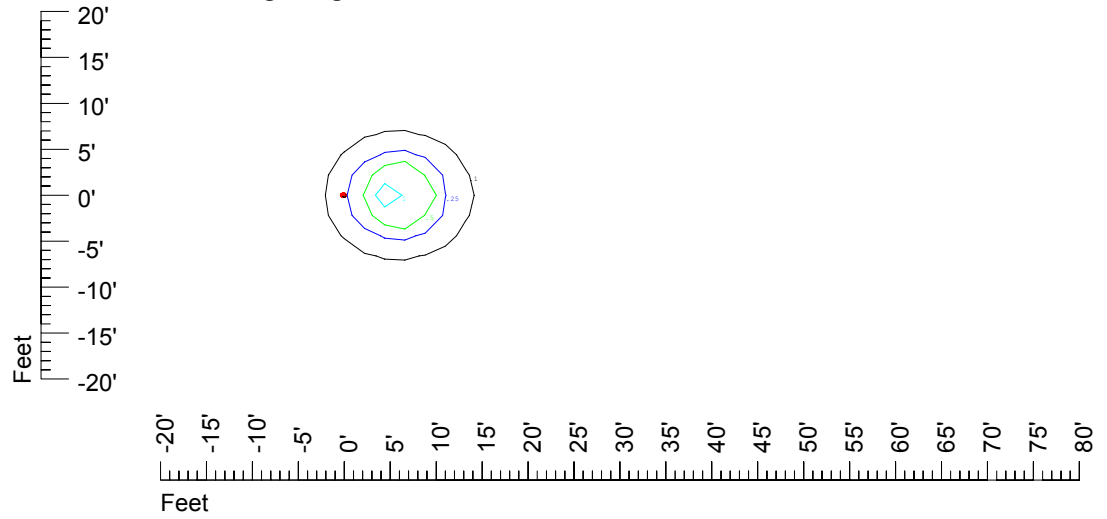

Isoline values — 0.1 fc — 0.25 fc — 0.5 fc — 1.0 fc — 2.0 fc

Mounting height 7' Tilt 0°

Mounting height 7' Tilt 30°

Mounting height 7' Tilt 15°

Mounting height 7' Tilt 45°

IES Photometric files C9300

Isoline template at 9' mounting height

Isoline values — 0.1 fc — 0.25 fc — 0.5 fc — 1.0 fc — 2.0 fc

Mounting height 9' Tilt 0°

Mounting height 9' Tilt 30°

Mounting height 9' Tilt 15°

Mounting height 9' Tilt 45°

IES Photometric files C9300

Isoline template at 11' mounting height

Isoline values — 0.1 fc — 0.25 fc — 0.5 fc — 1.0 fc — 2.0 fc

Mounting height 11' Tilt 0°

Mounting height 11' Tilt 30°

Mounting height 11' Tilt 15°

Mounting height 11' Tilt 45°

IES Photometric files C9300

Isoline template at 15' mounting height

Isoline values — 0.1 fc — 0.25 fc — 0.5 fc — 1.0 fc — 2.0 fc

Mounting height 20' Tilt 0°

Mounting height 20 Tilt 30°

Mounting height 20' Tilt 15°

Mounting height 20' Tilt 45°