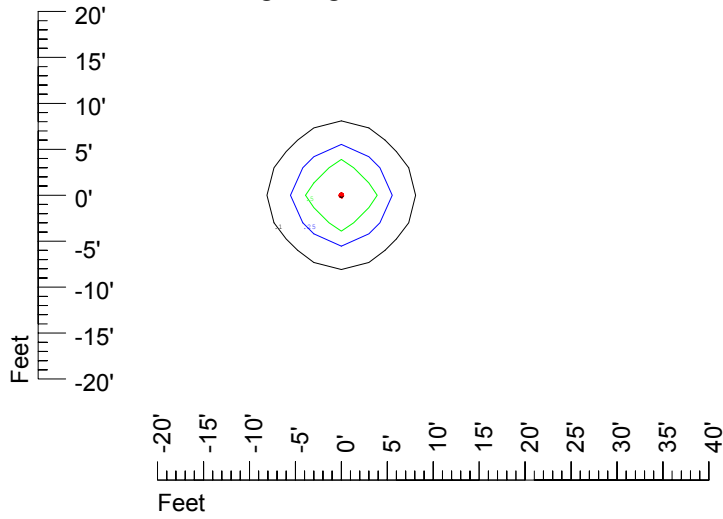

Isoline values — 0.1 fc — 0.25 fc — 0.5 fc — 1.0 fc — 2.0 fc

Mounting height 7' Tilt 0°

Mounting height 7' Tilt 30°

Mounting height 7' Tilt 15°

Mounting height 7' Tilt 45°

IES Photometric files C9300

Isoline template at 9' mounting height

Isoline values — 0.1 fc — 0.25 fc — 0.5 fc — 1.0 fc — 2.0 fc

Mounting height 9' Tilt 0°

Mounting height 9' Tilt 30°

Mounting height 9' Tilt 15°

Mounting height 9' Tilt 45°

IES Photometric files C9300

Isoline template at 11' mounting height

Isoline values — 0.1 fc — 0.25 fc — 0.5 fc — 1.0 fc — 2.0 fc

Mounting height 11' Tilt 0°

Mounting height 11' Tilt 30°

Mounting height 11' Tilt 15°

Mounting height 11' Tilt 45°

IES Photometric files C9300

Isoline template at 15' mounting height

Isoline values — 0.1 fc — 0.25 fc — 0.5 fc — 1.0 fc — 2.0 fc

Mounting height 15' Tilt 0°

Mounting height 15 Tilt 30°

Mounting height 15' Tilt 15°

Mounting height 15' Tilt 45°

IES Photometric files C9300

Isoline template at 20' mounting height