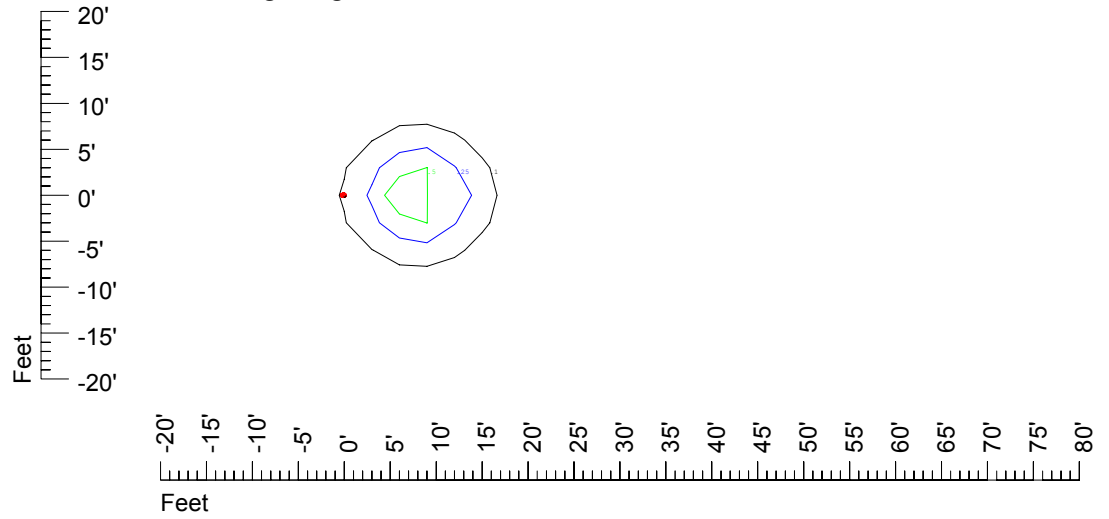

Isoline values — 0.1 fc — 0.25 fc — 0.5 fc — 1.0 fc — 2.0 fc

Mounting height 9' Tilt 0°

Mounting height 9' Tilt 30°

Mounting height 9' Tilt 15°

Mounting height 9' Tilt 45°

IES Photometric files C9300

Isoline template at 11' mounting height

Isoline values — 0.1 fc — 0.25 fc — 0.5 fc — 1.0 fc — 2.0 fc

Mounting height 11' Tilt 0°

Mounting height 11' Tilt 30°

Mounting height 11' Tilt 15°

Mounting height 11' Tilt 45°

IES Photometric files C9300

Isoline template at 15' mounting height

Isoline values — 0.1 fc — 0.25 fc — 0.5 fc — 1.0 fc — 2.0 fc

Mounting height 15' Tilt 0°

Mounting height 15 Tilt 30°

Mounting height 15' Tilt 15°

Mounting height 15' Tilt 45°

IES Photometric files C9300

Isoline template at 20' mounting height

Isoline values — 0.1 fc — 0.25 fc — 0.5 fc — 1.0 fc — 2.0 fc

Mounting height 20' Tilt 0°

Mounting height 20 Tilt 30°

Mounting height 20' Tilt 15°

Mounting height 20' Tilt 45°