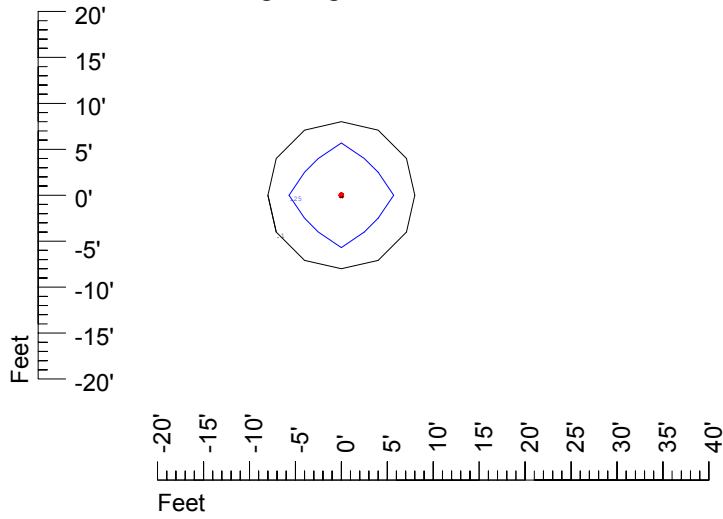

Isoline values — 0.1 fc — 0.25 fc — 0.5 fc — 1.0 fc — 2.0 fc

Mounting height 20' Tilt 0°