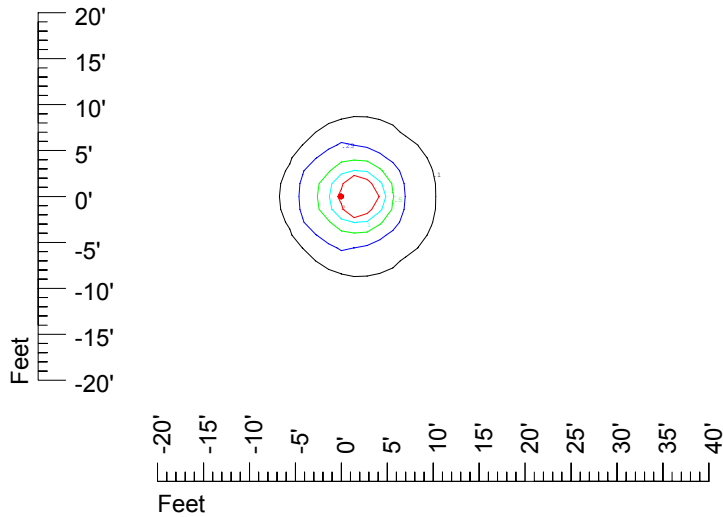

IES File: C9298

Lighting level in fc / Distance in feet

Vertical plan 0° to 180°
Horizontal plan 0°

— 2 fc — 1 fc — 0.5 fc — 0.25 fc — 0.1 fc

IES Photometric files C9298

Isoline template at 7' mounting height

Isoline values — 0.1 fc — 0.25 fc — 0.5 fc — 1.0 fc — 2.0 fc

Mounting height 7' Tilt 0°

Mounting height 7' Tilt 30°

Mounting height 7' Tilt 15°

Mounting height 7' Tilt 45°

IES Photometric files C9298

Isoline template at 9' mounting height

Isoline values — 0.1 fc — 0.25 fc — 0.5 fc — 1.0 fc — 2.0 fc

Mounting height 9' Tilt 0°

Mounting height 9' Tilt 30°

Mounting height 9' Tilt 15°

Mounting height 9' Tilt 45°

IES Photometric files C9298

Isoline template at 11' mounting height

Isoline values — 0.1 fc — 0.25 fc — 0.5 fc — 1.0 fc — 2.0 fc

Mounting height 11' Tilt 0°

Mounting height 11' Tilt 30°

Mounting height 11' Tilt 15°

Mounting height 11' Tilt 45°

IES Photometric files C9298

Isoline template at 15' mounting height