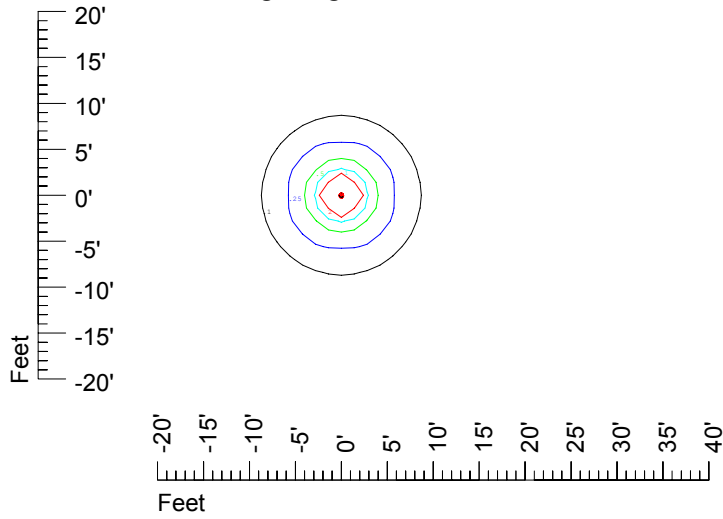

IES File: C9298

Lighting level in fc / Distance in feet

Vertical plan 0° to 180°
Horizontal plan 0°

— 2 fc — 1 fc — 0.5 fc — 0.25 fc — 0.1 fc

IES Photometric files C9298

Isoline template at 7' mounting height

Isoline values — 0.1 fc — 0.25 fc — 0.5 fc — 1.0 fc — 2.0 fc

Mounting height 7' Tilt 0°

Mounting height 7' Tilt 30°

Mounting height 7' Tilt 15°

Mounting height 7' Tilt 45°

IES Photometric files C9298

Isoline template at 9' mounting height

Isoline values — 0.1 fc — 0.25 fc — 0.5 fc — 1.0 fc — 2.0 fc

Mounting height 9' Tilt 0°

Mounting height 9' Tilt 30°

Mounting height 9' Tilt 15°

Mounting height 9' Tilt 45°

IES Photometric files C9298

Isoline template at 11' mounting height

Isoline values — 0.1 fc — 0.25 fc — 0.5 fc — 1.0 fc — 2.0 fc

Mounting height 20' Tilt 0°

Mounting height 20' Tilt 30°

Mounting height 20' Tilt 15°

Mounting height 20' Tilt 45°