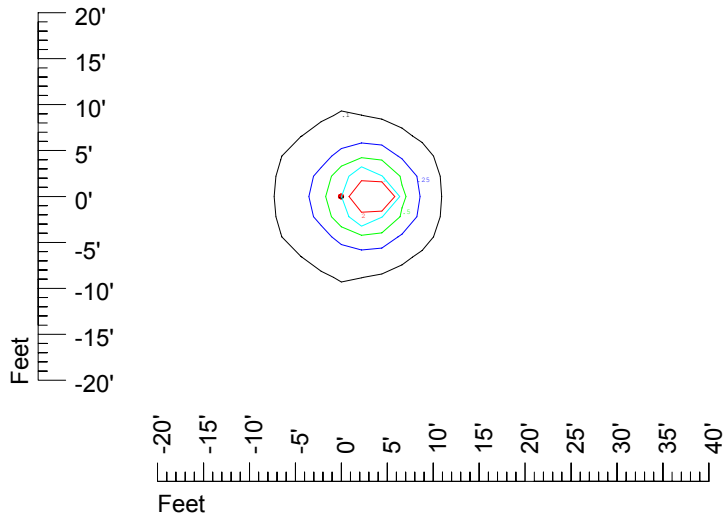

Isoline values — 0.1 fc — 0.25 fc — 0.5 fc — 1.0 fc — 2.0 fc

Mounting height 7' Tilt 0°

Mounting height 7' Tilt 30°

Mounting height 7' Tilt 15°

Mounting height 7' Tilt 45°

IES Photometric files C9298

Isoline template at 9' mounting height

Isoline values — 0.1 fc — 0.25 fc — 0.5 fc — 1.0 fc — 2.0 fc

Mounting height 9' Tilt 0°

Mounting height 9' Tilt 30°

Mounting height 9' Tilt 15°

Mounting height 9' Tilt 45°

IES Photometric files C9298

Isoline template at 11' mounting height

Isoline values — 0.1 fc — 0.25 fc — 0.5 fc — 1.0 fc — 2.0 fc

Mounting height 11' Tilt 0°

Mounting height 11' Tilt 30°

Mounting height 11' Tilt 15°

Mounting height 11' Tilt 45°

IES Photometric files C9298

Isoline template at 15' mounting height

Isoline values — 0.1 fc — 0.25 fc — 0.5 fc — 1.0 fc — 2.0 fc

Mounting height 15' Tilt 0°

Mounting height 15' Tilt 30°

Mounting height 15' Tilt 15°

Mounting height 15' Tilt 45°

IES Photometric files C9298

Isoline template at 20' mounting height