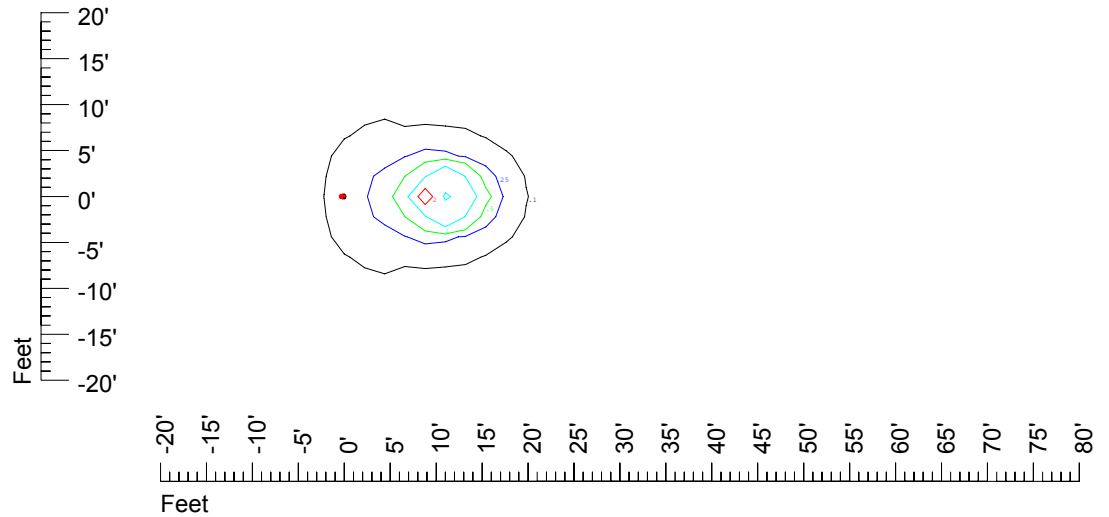

Isoline values — 0.1 fc — 0.25 fc — 0.5 fc — 1.0 fc — 2.0 fc

Mounting height 9' Tilt 0°

Mounting height 9' Tilt 30°

Mounting height 9' Tilt 15°

Mounting height 9' Tilt 45°

IES Photometric files C9298

Isoline template at 11' mounting height

Isoline values — 0.1 fc — 0.25 fc — 0.5 fc — 1.0 fc — 2.0 fc

Mounting height 11' Tilt 0°

Mounting height 11' Tilt 30°

Mounting height 11' Tilt 15°

Mounting height 11' Tilt 45°

IES Photometric files C9298

Isoline template at 15' mounting height

Isoline values — 0.1 fc — 0.25 fc — 0.5 fc — 1.0 fc — 2.0 fc

Mounting height 15' Tilt 0°

Mounting height 15' Tilt 30°

Mounting height 15' Tilt 15°

Mounting height 15' Tilt 45°

IES Photometric files C9298

Isoline template at 20' mounting height

Isoline values — 0.1 fc — 0.25 fc — 0.5 fc — 1.0 fc — 2.0 fc

Mounting height 20' Tilt 0°

Mounting height 20' Tilt 30°

Mounting height 20' Tilt 15°

Mounting height 20' Tilt 45°