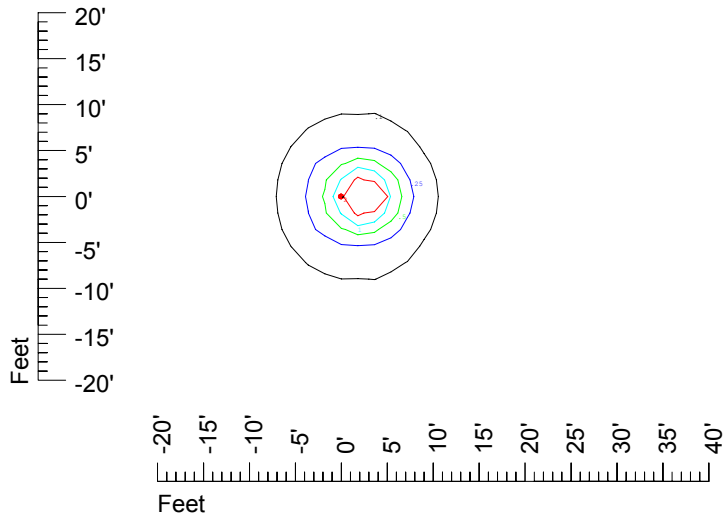

Isoline values — 0.1 fc — 0.25 fc — 0.5 fc — 1.0 fc — 2.0 fc

Mounting height 7' Tilt 0°

Mounting height 7' Tilt 30°

Mounting height 7' Tilt 15°

Mounting height 7' Tilt 45°

IES Photometric files C9298

Isoline template at 9' mounting height

Isoline values — 0.1 fc — 0.25 fc — 0.5 fc — 1.0 fc — 2.0 fc

Mounting height 9' Tilt 0°

Mounting height 9' Tilt 30°

Mounting height 9' Tilt 15°

Mounting height 9' Tilt 45°

IES Photometric files C9298

Isoline template at 11' mounting height

Isoline values — 0.1 fc — 0.25 fc — 0.5 fc — 1.0 fc — 2.0 fc

Mounting height 11' Tilt 0°

Mounting height 11' Tilt 30°

Mounting height 11' Tilt 15°

Mounting height 11' Tilt 45°

IES Photometric files C9298

Isoline template at 15' mounting height

Isoline values — 0.1 fc — 0.25 fc — 0.5 fc — 1.0 fc — 2.0 fc

Mounting height 15' Tilt 0°

Mounting height 15' Tilt 30°

Mounting height 15' Tilt 15°

Mounting height 15' Tilt 45°

IES Photometric files C9298

Isoline template at 20' mounting height