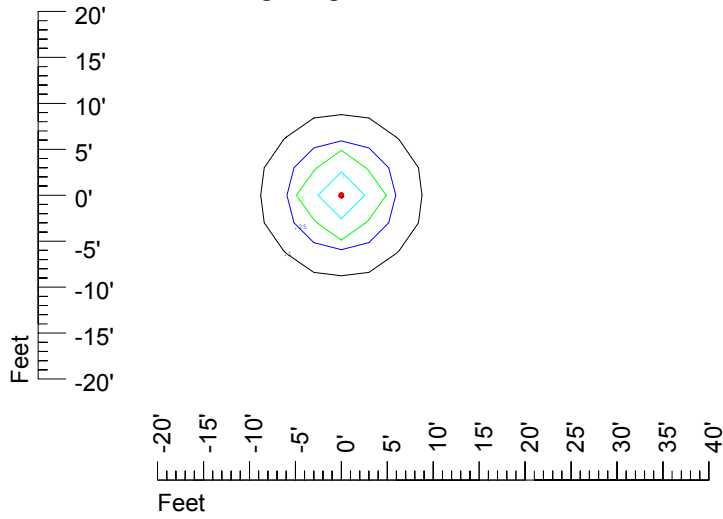

Isoline values — 0.1 fc — 0.25 fc — 0.5 fc — 1.0 fc — 2.0 fc

Mounting height 7' Tilt 0°

Mounting height 7' Tilt 30°

Mounting height 7' Tilt 15°

Mounting height 7' Tilt 45°

IES Photometric files C9298

Isoline template at 9' mounting height

Isoline values — 0.1 fc — 0.25 fc — 0.5 fc — 1.0 fc — 2.0 fc

Mounting height 9' Tilt 0°

Mounting height 9' Tilt 30°

Mounting height 9' Tilt 15°

Mounting height 9' Tilt 45°

IES Photometric files C9298

Isoline template at 11' mounting height

Isoline values — 0.1 fc — 0.25 fc — 0.5 fc — 1.0 fc — 2.0 fc

Mounting height 11' Tilt 0°

Mounting height 11' Tilt 30°

Mounting height 11' Tilt 15°

Mounting height 11' Tilt 45°

IES Photometric files C9298

Isoline template at 15' mounting height

Isoline values — 0.1 fc — 0.25 fc — 0.5 fc — 1.0 fc — 2.0 fc

Mounting height 15' Tilt 0°

Mounting height 15' Tilt 30°

Mounting height 15' Tilt 15°

Mounting height 15' Tilt 45°

IES Photometric files C9298

Isoline template at 20' mounting height