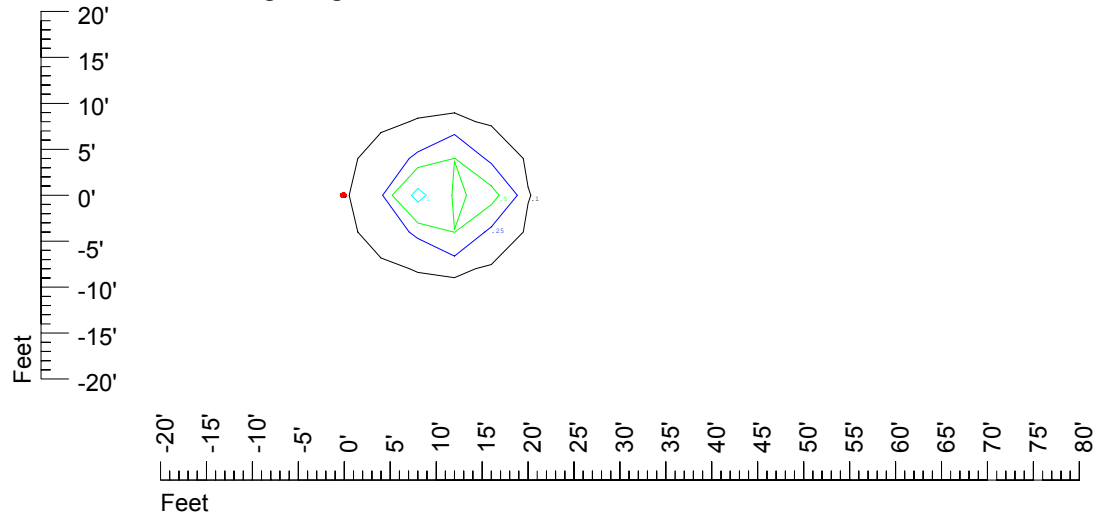

Isoline values — 0.1 fc — 0.25 fc — 0.5 fc — 1.0 fc — 2.0 fc

Mounting height 11' Tilt 0°

Mounting height 11' Tilt 30°

Mounting height 11' Tilt 15°

Mounting height 11' Tilt 45°

IES Photometric files C9298

Isoline template at 15' mounting height

Isoline values — 0.1 fc — 0.25 fc — 0.5 fc — 1.0 fc — 2.0 fc

Mounting height 15' Tilt 0°

Mounting height 15' Tilt 30°

Mounting height 15' Tilt 15°

Mounting height 15' Tilt 45°

IES Photometric files C9298

Isoline template at 20' mounting height

Isoline values — 0.1 fc — 0.25 fc — 0.5 fc — 1.0 fc — 2.0 fc

Mounting height 20' Tilt 0°

Mounting height 20' Tilt 30°

Mounting height 20' Tilt 15°

Mounting height 20' Tilt 45°