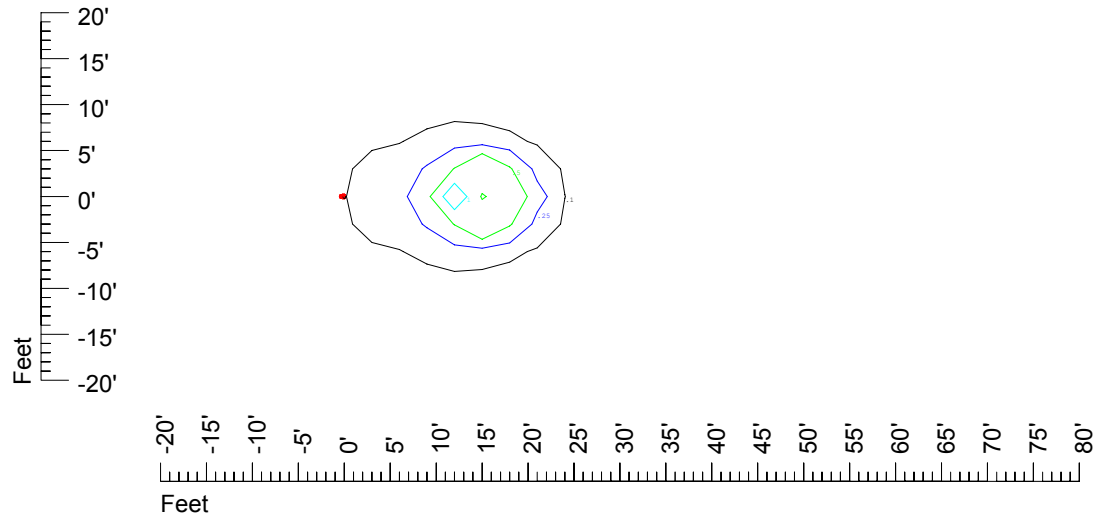

Isoline values — 0.1 fc — 0.25 fc — 0.5 fc — 1.0 fc — 2.0 fc

Mounting height 11' Tilt 0°

Mounting height 11' Tilt 30°

Mounting height 11' Tilt 15°

Mounting height 11' Tilt 45°

IES Photometric files C9298

Isoline template at 15' mounting height

Isoline values — 0.1 fc — 0.25 fc — 0.5 fc — 1.0 fc — 2.0 fc

Mounting height 15' Tilt 0°

Mounting height 15' Tilt 30°

Mounting height 15' Tilt 15°

Mounting height 15' Tilt 45°

IES Photometric files C9298

Isoline template at 20' mounting height

Isoline values — 0.1 fc — 0.25 fc — 0.5 fc — 1.0 fc — 2.0 fc

Mounting height 20' Tilt 0°

Mounting height 20' Tilt 30°

Mounting height 20' Tilt 15°

Mounting height 20' Tilt 45°