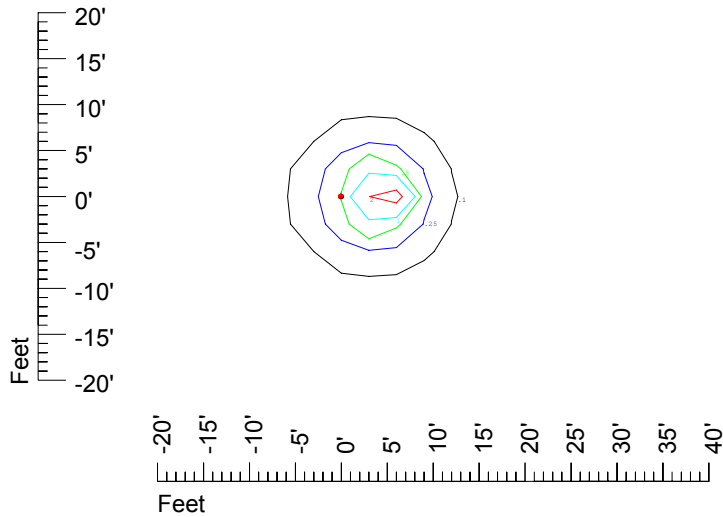

Isoline values — 0.1 fc — 0.25 fc — 0.5 fc — 1.0 fc — 2.0 fc

Mounting height 9' Tilt 0°

Mounting height 9' Tilt 30°

Mounting height 9' Tilt 15°

Mounting height 9' Tilt 45°

IES Photometric files C9298

Isoline template at 11' mounting height

Isoline values — 0.1 fc — 0.25 fc — 0.5 fc — 1.0 fc — 2.0 fc

Mounting height 11' Tilt 0°

Mounting height 11' Tilt 30°

Mounting height 11' Tilt 15°

Mounting height 11' Tilt 45°

IES Photometric files C9298

Isoline template at 15' mounting height

Isoline values — 0.1 fc — 0.25 fc — 0.5 fc — 1.0 fc — 2.0 fc

Mounting height 15' Tilt 0°

Mounting height 15' Tilt 30°

Mounting height 15' Tilt 15°

Mounting height 15' Tilt 45°

IES Photometric files C9298

Isoline template at 20' mounting height

Isoline values — 0.1 fc — 0.25 fc — 0.5 fc — 1.0 fc — 2.0 fc

Mounting height 20' Tilt 0°

Mounting height 20' Tilt 30°

Mounting height 20' Tilt 15°

Mounting height 20' Tilt 45°