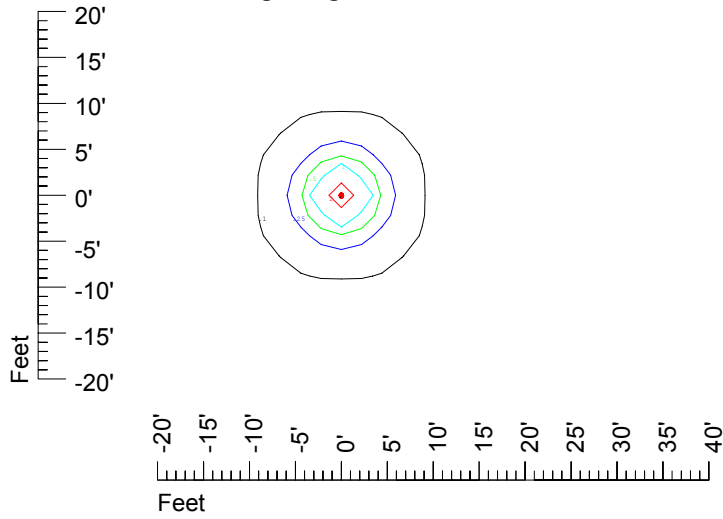

Isoline values — 0.1 fc — 0.25 fc — 0.5 fc — 1.0 fc — 2.0 fc

Mounting height 7' Tilt 0°

Mounting height 7' Tilt 30°

Mounting height 7' Tilt 15°

Mounting height 7' Tilt 45°

IES Photometric files C9298

Isoline template at 9' mounting height

Isoline values — 0.1 fc — 0.25 fc — 0.5 fc — 1.0 fc — 2.0 fc

Mounting height 9' Tilt 0°

Mounting height 9' Tilt 30°

Mounting height 9' Tilt 15°

Mounting height 9' Tilt 45°

IES Photometric files C9298

Isoline template at 11' mounting height

Isoline values — 0.1 fc — 0.25 fc — 0.5 fc — 1.0 fc — 2.0 fc

Mounting height 11' Tilt 0°

Mounting height 11' Tilt 30°

Mounting height 11' Tilt 15°

Mounting height 11' Tilt 45°

IES Photometric files C9298

Isoline template at 15' mounting height

Isoline values — 0.1 fc — 0.25 fc — 0.5 fc — 1.0 fc — 2.0 fc

Mounting height 15' Tilt 0°

Mounting height 15' Tilt 30°

Mounting height 15' Tilt 15°

Mounting height 15' Tilt 45°

IES Photometric files C9298

Isoline template at 20' mounting height