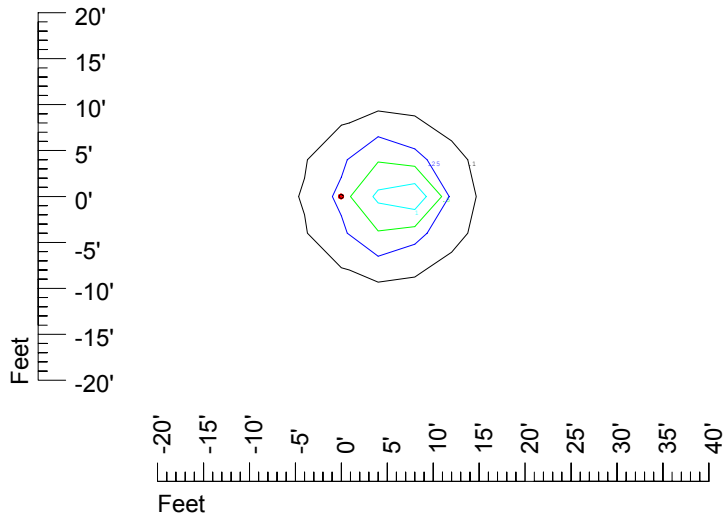

Isoline values — 0.1 fc — 0.25 fc — 0.5 fc — 1.0 fc — 2.0 fc

Mounting height 7' Tilt 0°

Mounting height 7' Tilt 30°

Mounting height 7' Tilt 15°

Mounting height 7' Tilt 45°

IES Photometric files C9298

Isoline template at 9' mounting height

Isoline values — 0.1 fc — 0.25 fc — 0.5 fc — 1.0 fc — 2.0 fc

Mounting height 11' Tilt 0°

Mounting height 11' Tilt 30°

Mounting height 11' Tilt 15°

Mounting height 11' Tilt 45°

IES Photometric files C9298

Isoline template at 15' mounting height

Isoline values — 0.1 fc — 0.25 fc — 0.5 fc — 1.0 fc — 2.0 fc

Mounting height 15' Tilt 0°

Mounting height 15' Tilt 30°

Mounting height 15' Tilt 15°

Mounting height 15' Tilt 45°

IES Photometric files C9298

Isoline template at 20' mounting height

Isoline values — 0.1 fc — 0.25 fc — 0.5 fc — 1.0 fc — 2.0 fc

Mounting height 20' Tilt 0°

Mounting height 20' Tilt 30°

Mounting height 20' Tilt 15°

Mounting height 20' Tilt 45°