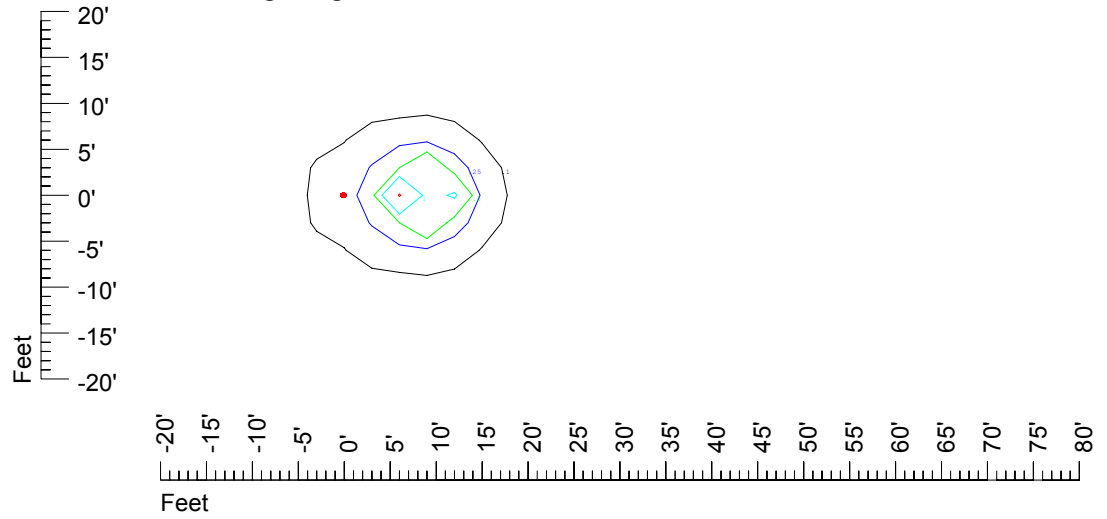

Mounting height 15' Tilt 30°

Mounting height 15' Tilt 45°