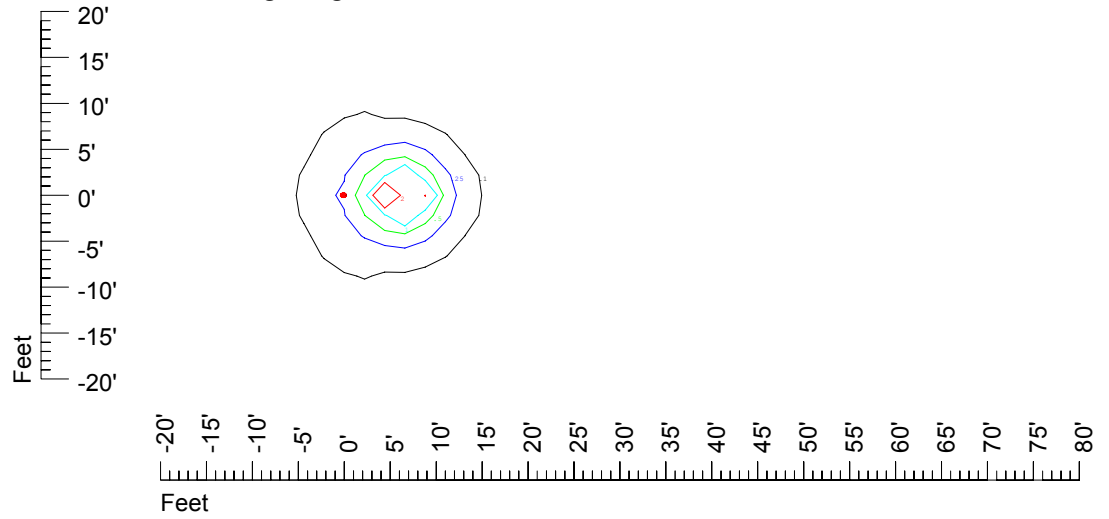

Isoline values — 0.1 fc — 0.25 fc — 0.5 fc — 1.0 fc — 2.0 fc

Mounting height 7' Tilt 0°

Mounting height 7' Tilt 30°

Mounting height 7' Tilt 15°

Mounting height 7' Tilt 45°

IES Photometric files C9298

Isoline template at 9' mounting height

Isoline values — 0.1 fc — 0.25 fc — 0.5 fc — 1.0 fc — 2.0 fc

Mounting height 9' Tilt 0°

Mounting height 9' Tilt 30°

Mounting height 9' Tilt 15°

Mounting height 9' Tilt 45°

IES Photometric files C9298

Isoline template at 11' mounting height

Isoline values — 0.1 fc — 0.25 fc — 0.5 fc — 1.0 fc — 2.0 fc

Mounting height 11' Tilt 0°

Mounting height 11' Tilt 30°

Mounting height 11' Tilt 15°

Mounting height 11' Tilt 45°

IES Photometric files C9298

Isoline template at 15' mounting height

Isoline values — 0.1 fc — 0.25 fc — 0.5 fc — 1.0 fc — 2.0 fc

Mounting height 20' Tilt 0°

Mounting height 20' Tilt 30°

Mounting height 20' Tilt 15°

Mounting height 20' Tilt 45°