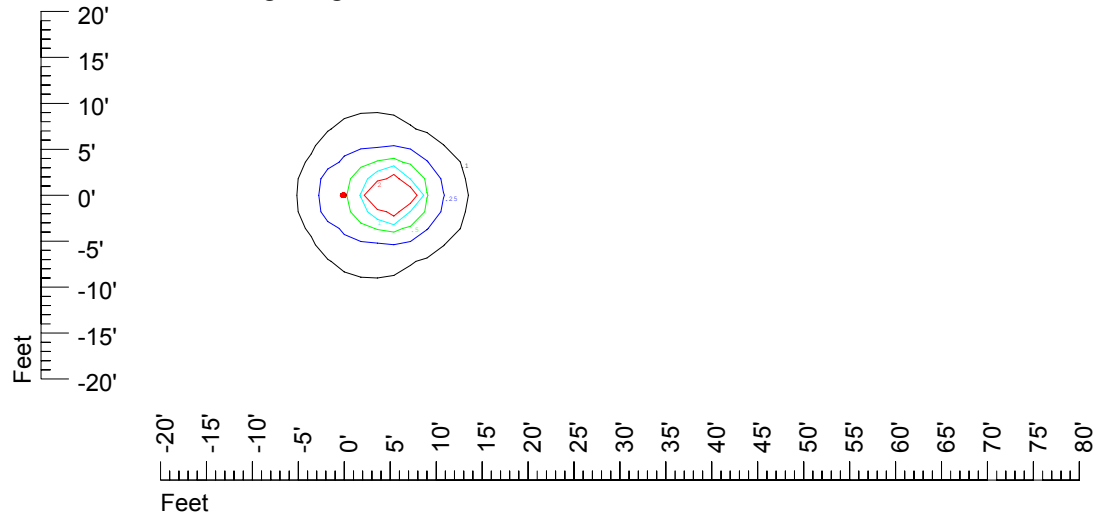

Isoline values — 0.1 fc — 0.25 fc — 0.5 fc — 1.0 fc — 2.0 fc

Mounting height 7' Tilt 0°

Mounting height 7' Tilt 30°

Mounting height 7' Tilt 15°

Mounting height 7' Tilt 45°

IES Photometric files C9298

Isoline template at 9' mounting height

Isoline values — 0.1 fc — 0.25 fc — 0.5 fc — 1.0 fc — 2.0 fc

Mounting height 9' Tilt 0°

Mounting height 9' Tilt 30°

Mounting height 9' Tilt 15°

Mounting height 9' Tilt 45°

IES Photometric files C9298

Isoline template at 11' mounting height

Isoline values — 0.1 fc — 0.25 fc — 0.5 fc — 1.0 fc — 2.0 fc

Mounting height 20' Tilt 0°

Mounting height 20' Tilt 30°

Mounting height 20' Tilt 15°

Mounting height 20' Tilt 45°