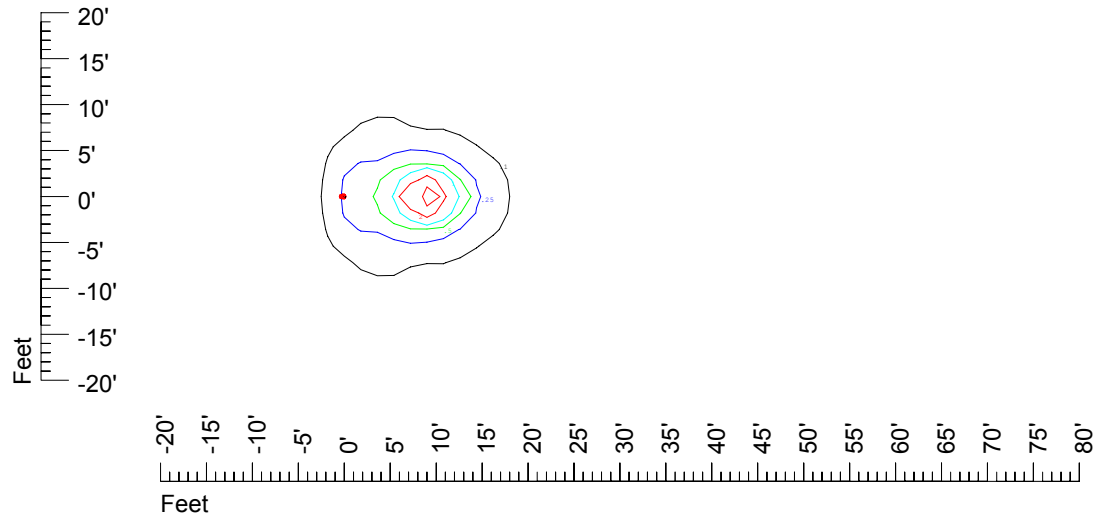

Isoline values — 0.1 fc — 0.25 fc — 0.5 fc — 1.0 fc — 2.0 fc

Mounting height 7' Tilt 0°

Mounting height 7' Tilt 30°

Mounting height 7' Tilt 15°

Mounting height 7' Tilt 45°

IES Photometric files C9298

Isoline template at 9' mounting height

Isoline values — 0.1 fc — 0.25 fc — 0.5 fc — 1.0 fc — 2.0 fc

Mounting height 9' Tilt 0°

Mounting height 9' Tilt 30°

Mounting height 9' Tilt 15°

Mounting height 9' Tilt 45°

IES Photometric files C9298

Isoline template at 11' mounting height

Isoline values — 0.1 fc — 0.25 fc — 0.5 fc — 1.0 fc — 2.0 fc

Mounting height 11' Tilt 0°

Mounting height 11' Tilt 30°

Mounting height 11' Tilt 15°

Mounting height 11' Tilt 45°

IES Photometric files C9298

Isoline template at 15' mounting height

Isoline values — 0.1 fc — 0.25 fc — 0.5 fc — 1.0 fc — 2.0 fc

Mounting height 20' Tilt 0°

Mounting height 20' Tilt 30°

Mounting height 20' Tilt 15°

Mounting height 20' Tilt 45°