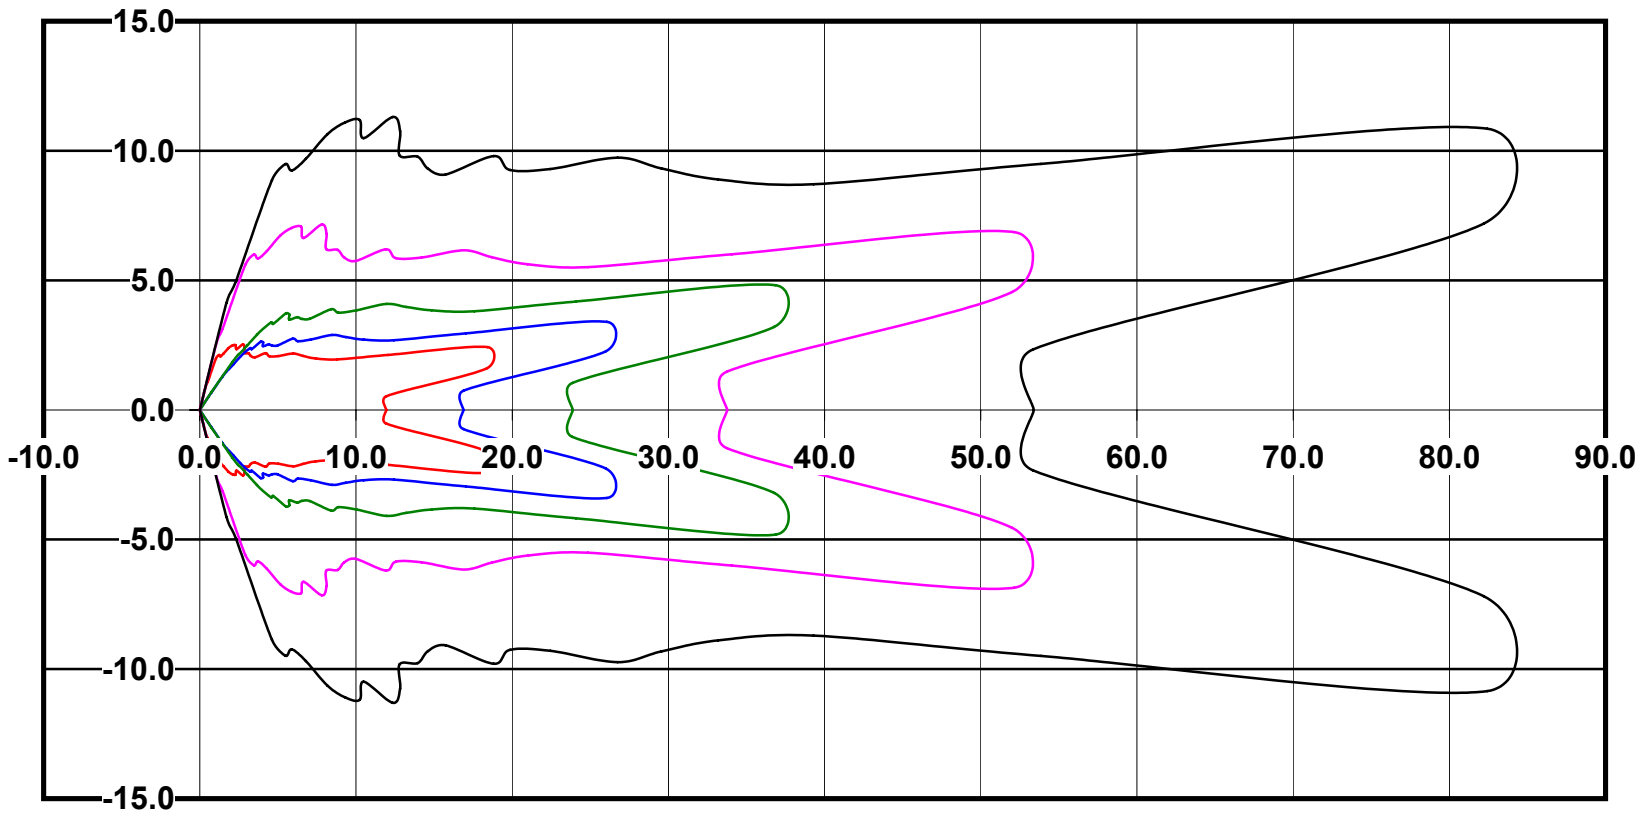

IES File: C9298

Lighting level in fc / Distance in feet

Vertical plan 0° to 180°
Horizontal plan 0°

— 2 fc — 1 fc — 0.5 fc — 0.25 fc — 0.1 fc

IES Photometric files C9298

Isoline template at 7' mounting height

Isoline values — 0.1 fc — 0.25 fc — 0.5 fc — 1.0 fc — 2.0 fc

Mounting height 7' Tilt 0°

Mounting height 7' Tilt 30°

Mounting height 7' Tilt 15°

Mounting height 7' Tilt 45°

IES Photometric files C9298

Isoline template at 9' mounting height

Isoline values — 0.1 fc — 0.25 fc — 0.5 fc — 1.0 fc — 2.0 fc

Mounting height 9' Tilt 0°

Mounting height 9' Tilt 30°

Mounting height 9' Tilt 15°

Mounting height 9' Tilt 45°

IES Photometric files C9298

Isoline template at 11' mounting height

Isoline values — 0.1 fc — 0.25 fc — 0.5 fc — 1.0 fc — 2.0 fc

Mounting height 20' Tilt 0°

Mounting height 20' Tilt 30°

Mounting height 20' Tilt 15°

Mounting height 20' Tilt 45°