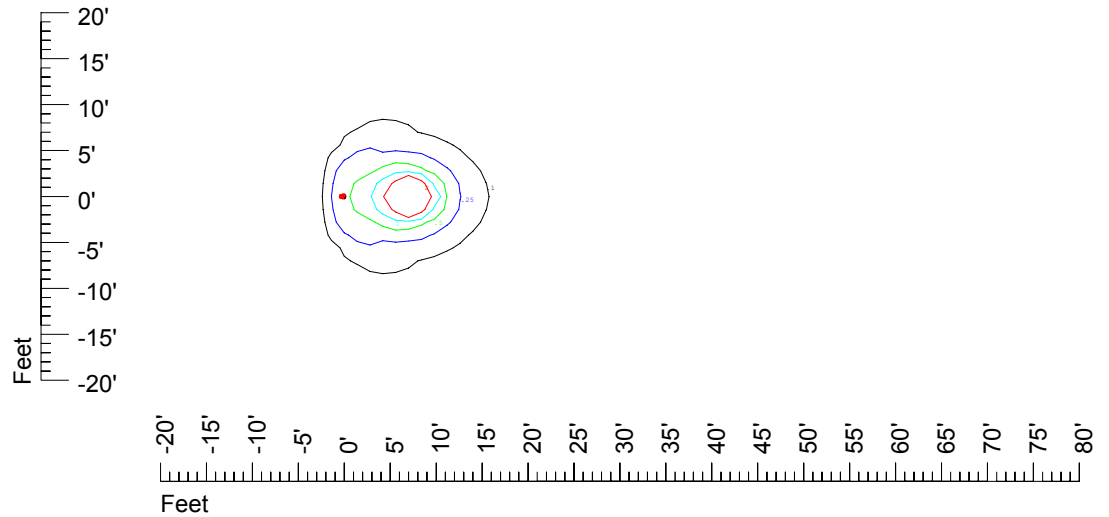

IES File: C9298

Lighting level in fc / Distance in feet

Vertical plan 0° to 180°
Horizontal plan 0°

— 2 fc — 1 fc — 0.5 fc — 0.25 fc — 0.1 fc

IES Photometric files C9298

Isoline template at 7' mounting height

Isoline values — 0.1 fc — 0.25 fc — 0.5 fc — 1.0 fc — 2.0 fc

Mounting height 7' Tilt 0°

Mounting height 7' Tilt 30°

Mounting height 7' Tilt 15°

Mounting height 7' Tilt 45°

IES Photometric files C9298

Isoline template at 9' mounting height

Isoline values — 0.1 fc — 0.25 fc — 0.5 fc — 1.0 fc — 2.0 fc

Mounting height 9' Tilt 0°

Mounting height 9' Tilt 30°

Mounting height 9' Tilt 15°

Mounting height 9' Tilt 45°

IES Photometric files C9298

Isoline template at 11' mounting height

Isoline values — 0.1 fc — 0.25 fc — 0.5 fc — 1.0 fc — 2.0 fc

Mounting height 20' Tilt 0°

Mounting height 20' Tilt 30°

Mounting height 20' Tilt 15°

Mounting height 20' Tilt 45°