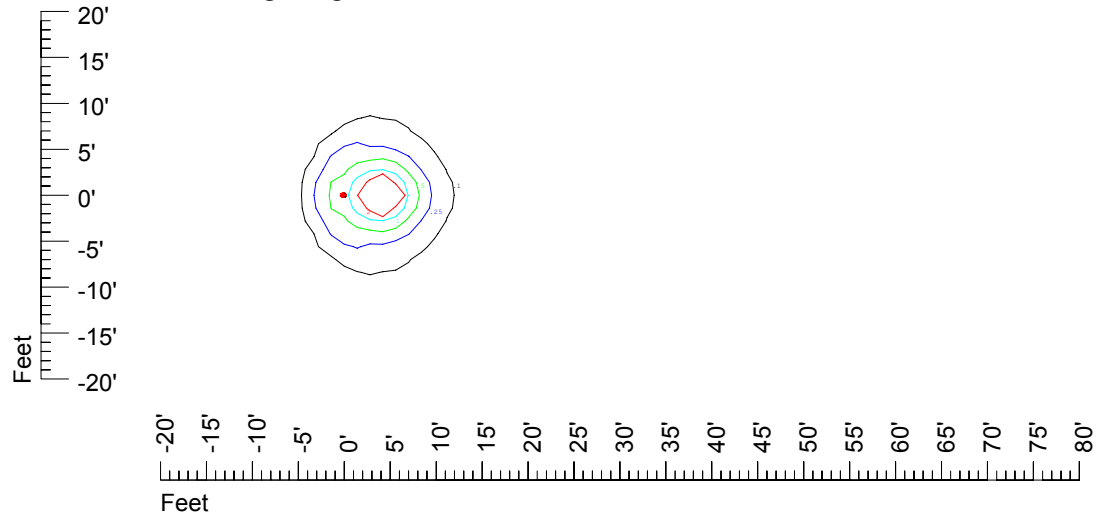

IES File: C9298

Lighting level in fc / Distance in feet

Vertical plan 0° to 180°
Horizontal plan 0°

— 2 fc — 1 fc — 0.5 fc — 0.25 fc — 0.1 fc

IES Photometric files C9298

Isoline template at 7' mounting height

Isoline values — 0.1 fc — 0.25 fc — 0.5 fc — 1.0 fc — 2.0 fc

Mounting height 7' Tilt 0°

Mounting height 7' Tilt 30°

Mounting height 7' Tilt 15°

Mounting height 7' Tilt 45°

IES Photometric files C9298

Isoline template at 9' mounting height

Isoline values — 0.1 fc — 0.25 fc — 0.5 fc — 1.0 fc — 2.0 fc

Mounting height 9' Tilt 0°

Mounting height 9' Tilt 30°

Mounting height 9' Tilt 15°

Mounting height 9' Tilt 45°

IES Photometric files C9298

Isoline template at 11' mounting height

Isoline values — 0.1 fc — 0.25 fc — 0.5 fc — 1.0 fc — 2.0 fc

Mounting height 20' Tilt 0°

Mounting height 20' Tilt 30°

Mounting height 20' Tilt 15°

Mounting height 20' Tilt 45°