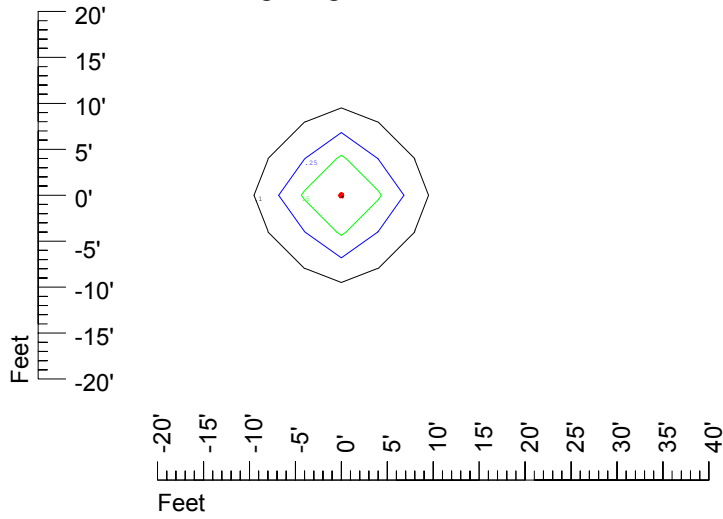

Mounting height 20' Tilt 15°

Isoline values — 0.1 fc — 0.25 fc — 0.5 fc — 1.0 fc — 2.0 fc

Mounting height 20' Tilt 0°