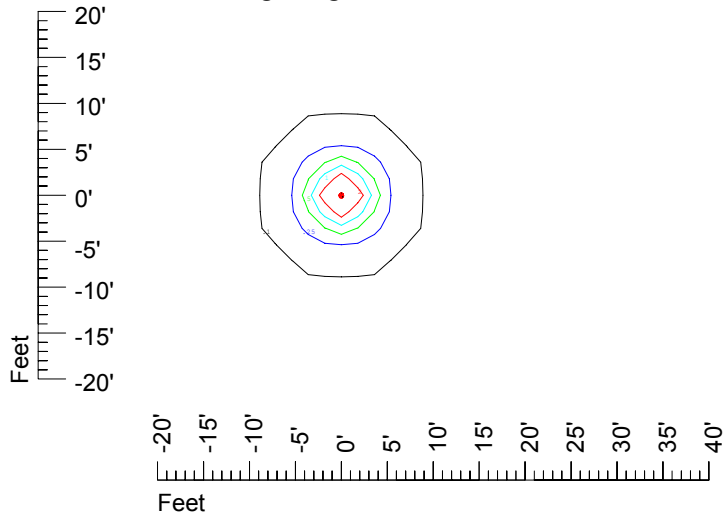

IES File: C9298

Lighting level in fc / Distance in feet

Vertical plan 0° to 180°
Horizontal plan 0°

— 2 fc — 1 fc — 0.5 fc — 0.25 fc — 0.1 fc

IES Photometric files C9298

Isoline template at 7' mounting height

Isoline values — 0.1 fc — 0.25 fc — 0.5 fc — 1.0 fc — 2.0 fc

Mounting height 7' Tilt 0°

Mounting height 7' Tilt 30°

Mounting height 7' Tilt 15°

Mounting height 7' Tilt 45°

IES Photometric files C9298

Isoline template at 9' mounting height

Isoline values — 0.1 fc — 0.25 fc — 0.5 fc — 1.0 fc — 2.0 fc

Mounting height 9' Tilt 0°

Mounting height 9' Tilt 30°

Mounting height 9' Tilt 15°

Mounting height 9' Tilt 45°

IES Photometric files C9298

Isoline template at 11' mounting height

Isoline values — 0.1 fc — 0.25 fc — 0.5 fc — 1.0 fc — 2.0 fc

Mounting height 11' Tilt 0°

Mounting height 11' Tilt 30°

Mounting height 11' Tilt 15°

Mounting height 11' Tilt 45°

IES Photometric files C9298

Isoline template at 15' mounting height