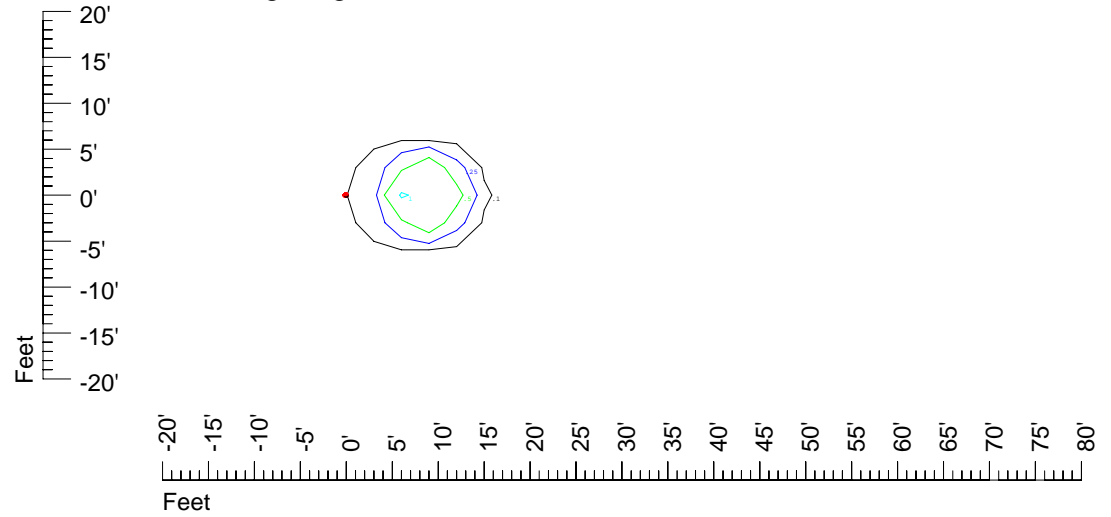

Isoline values — 0.1 fc — 0.25 fc — 0.5 fc — 1.0 fc — 2.0 fc

Mounting height 9' Tilt 0°

Mounting height 9' Tilt 30°

Mounting height 9' Tilt 15°

Mounting height 9' Tilt 45°

IES Photometric files C9295

Isoline template at 11' mounting height

Isoline values — 0.1 fc — 0.25 fc — 0.5 fc — 1.0 fc — 2.0 fc

Mounting height 11' Tilt 0°

Mounting height 11' Tilt 30°

Mounting height 11' Tilt 15°

Mounting height 11' Tilt 45°

IES Photometric files C9295

Isoline template at 15' mounting height

Isoline values — 0.1 fc — 0.25 fc — 0.5 fc — 1.0 fc — 2.0 fc

Mounting height 15' Tilt 0°

Mounting height 15' Tilt 30°

Mounting height 15' Tilt 15°

Mounting height 15' Tilt 45°

IES Photometric files C9295

Isoline template at 20' mounting height

Isoline values — 0.1 fc — 0.25 fc — 0.5 fc — 1.0 fc — 2.0 fc

Mounting height 20' Tilt 0°

Mounting height 20' Tilt 30°

Mounting height 20' Tilt 15°

Mounting height 20' Tilt 45°