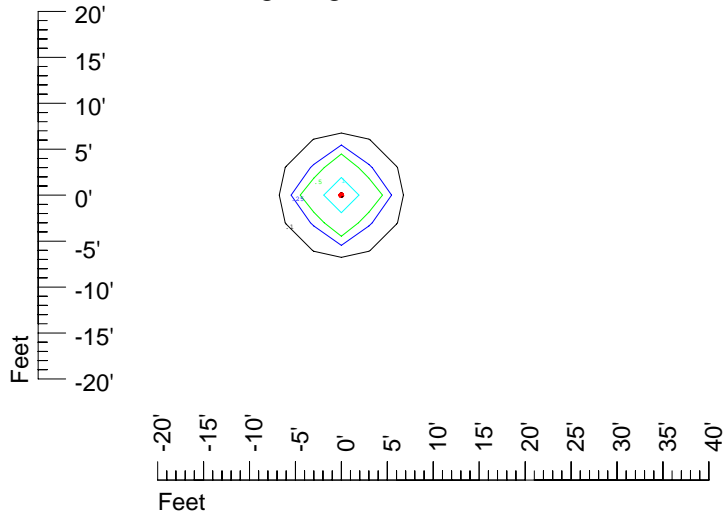

Isoline values — 0.1 fc — 0.25 fc — 0.5 fc — 1.0 fc — 2.0 fc

Mounting height 7' Tilt 0°

Mounting height 7' Tilt 30°

Mounting height 7' Tilt 15°

Mounting height 7' Tilt 45°

IES Photometric files C9295

Isoline template at 9' mounting height

Isoline values — 0.1 fc — 0.25 fc — 0.5 fc — 1.0 fc — 2.0 fc

Mounting height 9' Tilt 0°

Mounting height 9' Tilt 30°

Mounting height 9' Tilt 15°

Mounting height 9' Tilt 45°

IES Photometric files C9295

Isoline template at 11' mounting height

Isoline values — 0.1 fc — 0.25 fc — 0.5 fc — 1.0 fc — 2.0 fc

Mounting height 11' Tilt 0°

Mounting height 11' Tilt 30°

Mounting height 11' Tilt 15°

Mounting height 11' Tilt 45°

IES Photometric files C9295

Isoline template at 15' mounting height

Isoline values — 0.1 fc — 0.25 fc — 0.5 fc — 1.0 fc — 2.0 fc

Mounting height 15' Tilt 0°

Mounting height 15' Tilt 30°

Mounting height 15' Tilt 15°

Mounting height 15' Tilt 45°

IES Photometric files C9295

Isoline template at 20' mounting height