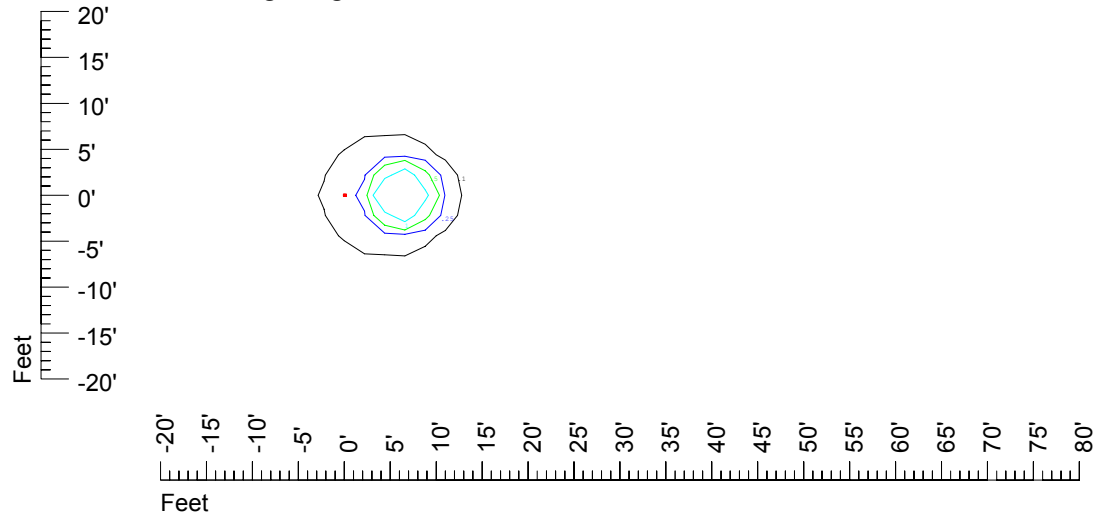

Isoline values — 0.1 fc — 0.25 fc — 0.5 fc — 1.0 fc — 2.0 fc

Mounting height 7' Tilt 0°

Mounting height 7' Tilt 30°

Mounting height 7' Tilt 15°

Mounting height 7' Tilt 45°

IES Photometric files C9295

Isoline template at 9' mounting height

Isoline values — 0.1 fc — 0.25 fc — 0.5 fc — 1.0 fc — 2.0 fc

Mounting height 9' Tilt 0°

Mounting height 9' Tilt 30°

Mounting height 9' Tilt 15°

Mounting height 9' Tilt 45°

IES Photometric files C9295

Isoline template at 11' mounting height

Isoline values — 0.1 fc — 0.25 fc — 0.5 fc — 1.0 fc — 2.0 fc

Mounting height 11' Tilt 0°

Mounting height 11' Tilt 30°

Mounting height 11' Tilt 15°

Mounting height 11' Tilt 45°

IES Photometric files C9295

Isoline template at 15' mounting height