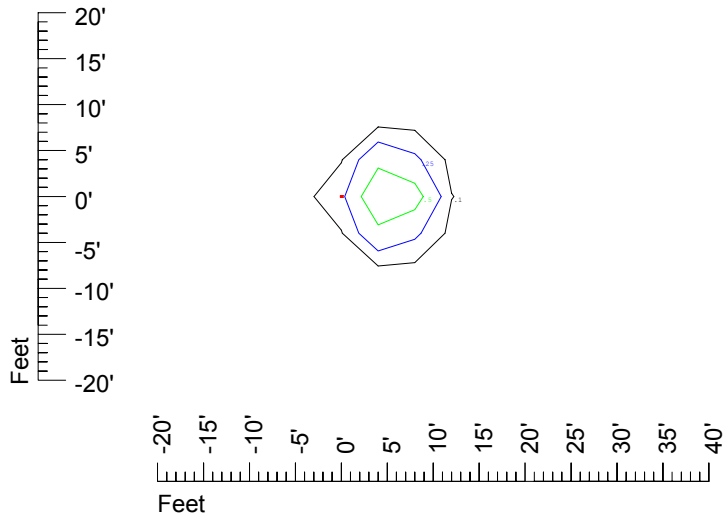

Isoline values — 0.1 fc — 0.25 fc — 0.5 fc — 1.0 fc — 2.0 fc

Mounting height 7' Tilt 0°

Mounting height 7' Tilt 30°

Mounting height 7' Tilt 15°

Mounting height 7' Tilt 45°

IES Photometric files C9295

Isoline template at 9' mounting height

Isoline values — 0.1 fc — 0.25 fc — 0.5 fc — 1.0 fc — 2.0 fc

Mounting height 11' Tilt 0°

Mounting height 11' Tilt 30°

Mounting height 11' Tilt 15°

Mounting height 11' Tilt 45°

IES Photometric files C9295

Isoline template at 15' mounting height

Isoline values — 0.1 fc — 0.25 fc — 0.5 fc — 1.0 fc — 2.0 fc

Mounting height 15' Tilt 0°

Mounting height 15' Tilt 30°

Mounting height 15' Tilt 15°

Mounting height 15' Tilt 45°

IES Photometric files C9295

Isoline template at 20' mounting height

Isoline values — 0.1 fc — 0.25 fc — 0.5 fc — 1.0 fc — 2.0 fc

Mounting height 20' Tilt 0°

Mounting height 20' Tilt 30°

Mounting height 20' Tilt 15°

Mounting height 20' Tilt 45°