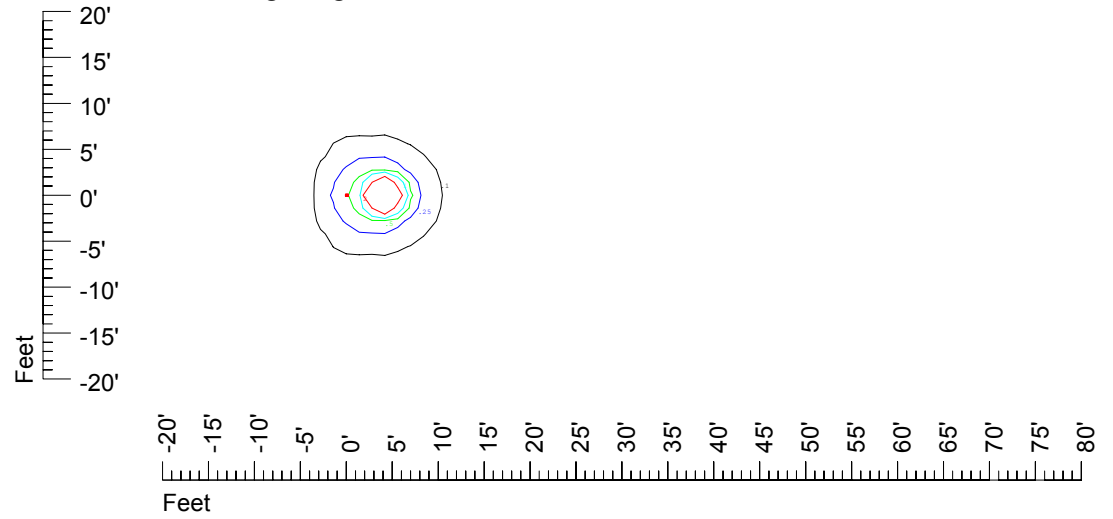

IES File: C9295

Lighting level in fc / Distance in feet

Vertical plan 0° to 180°
Horizontal plan 0°

— 2 fc — 1 fc — 0.5 fc — 0.25 fc — 0.1 fc

IES Photometric files C9295

Isoline template at 7' mounting height

Isoline values — 0.1 fc — 0.25 fc — 0.5 fc — 1.0 fc — 2.0 fc

Mounting height 7' Tilt 0°

Mounting height 7' Tilt 30°

Mounting height 7' Tilt 15°

Mounting height 7' Tilt 45°

IES Photometric files C9295

Isoline template at 9' mounting height

Isoline values — 0.1 fc — 0.25 fc — 0.5 fc — 1.0 fc — 2.0 fc

Mounting height 9' Tilt 0°

Mounting height 9' Tilt 30°

Mounting height 9' Tilt 15°

Mounting height 9' Tilt 45°

IES Photometric files C9295

Isoline template at 11' mounting height

Isoline values — 0.1 fc — 0.25 fc — 0.5 fc — 1.0 fc — 2.0 fc

Mounting height 20' Tilt 0°

Mounting height 20' Tilt 30°

Mounting height 20' Tilt 15°

Mounting height 20' Tilt 45°