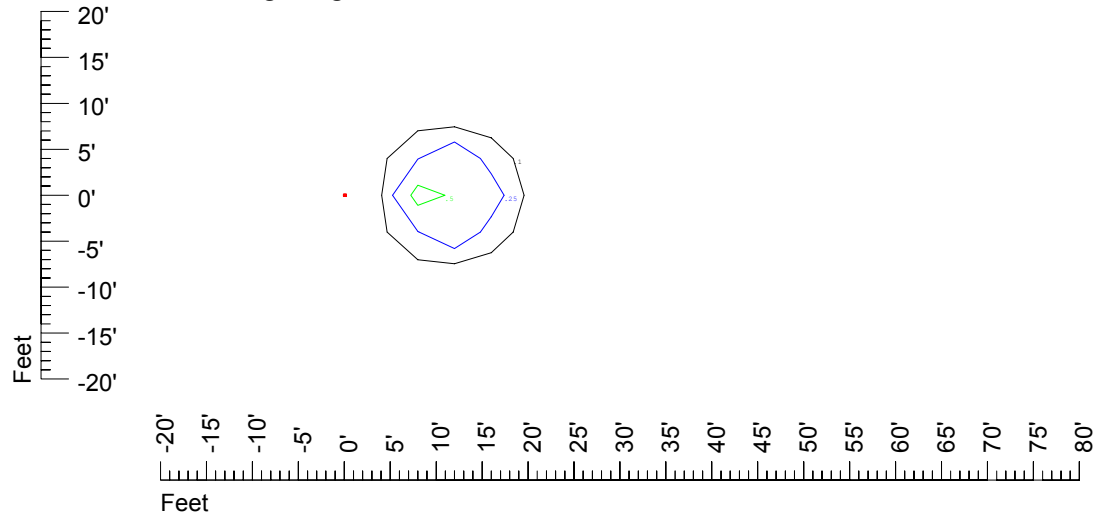

Isoline values — 0.1 fc — 0.25 fc — 0.5 fc — 1.0 fc — 2.0 fc

Mounting height 11' Tilt 0°

Mounting height 11' Tilt 30°

Mounting height 11' Tilt 15°

Mounting height 11' Tilt 45°

IES Photometric files C9295

Isoline template at 15' mounting height

Isoline values — 0.1 fc — 0.25 fc — 0.5 fc — 1.0 fc — 2.0 fc

Mounting height 15' Tilt 0°

Mounting height 15' Tilt 30°

Mounting height 15' Tilt 15°

Mounting height 15' Tilt 45°

IES Photometric files C9295

Isoline template at 20' mounting height

Isoline values — 0.1 fc — 0.25 fc — 0.5 fc — 1.0 fc — 2.0 fc

Mounting height 20' Tilt 0°

Mounting height 20' Tilt 30°

Mounting height 20' Tilt 15°

Mounting height 20' Tilt 45°