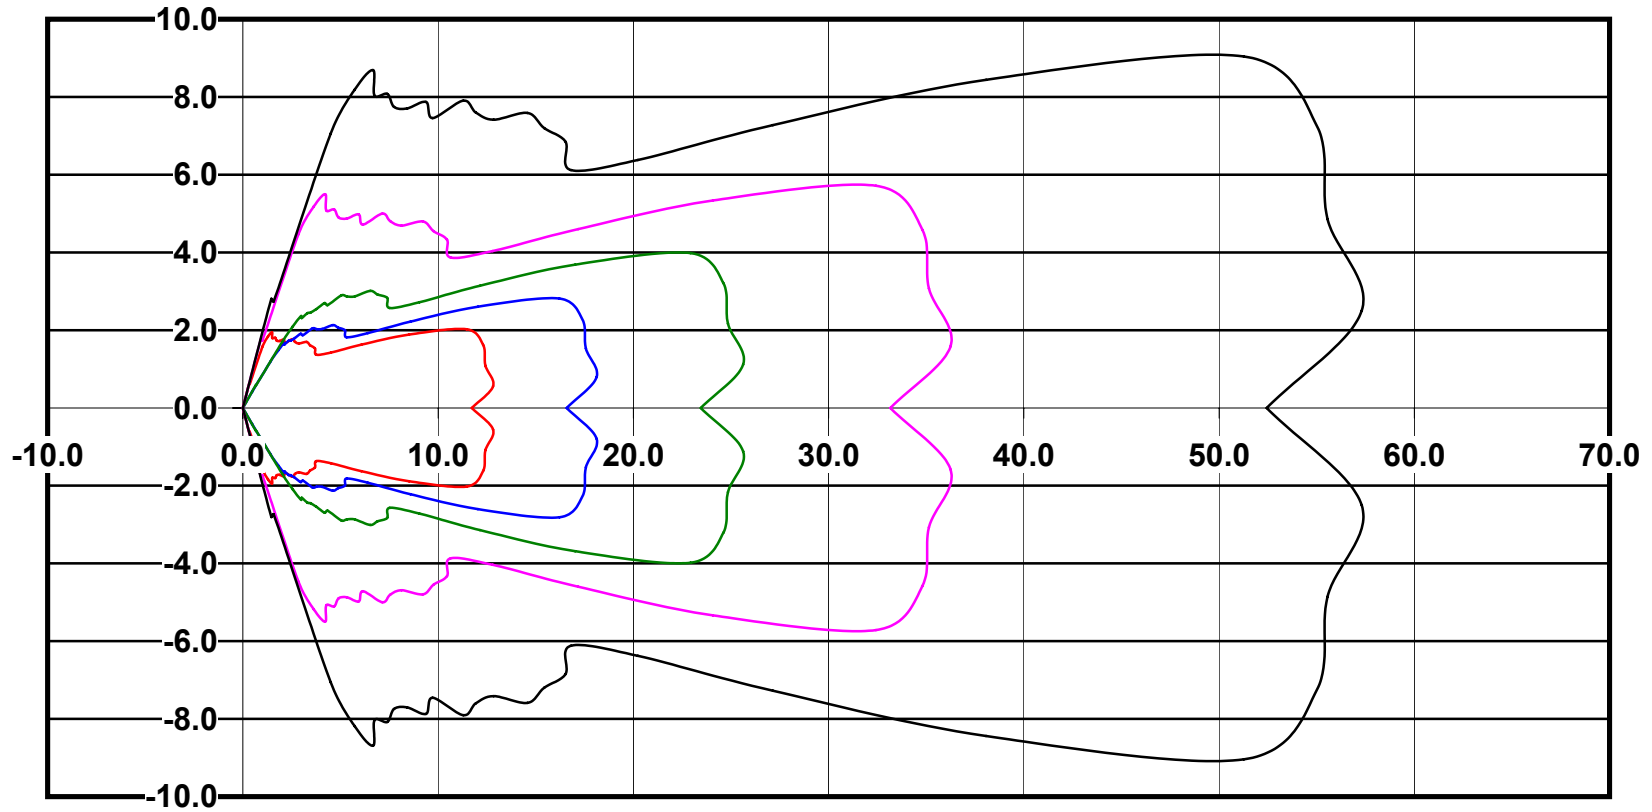

IES File: C9295

Lighting level in fc / Distance in feet

Vertical plan 0° to 180°
Horizontal plan 0°

— 2 fc — 1 fc — 0.5 fc — 0.25 fc — 0.1 fc

IES Photometric files C9295

Isoline template at 7' mounting height

Isoline values — 0.1 fc — 0.25 fc — 0.5 fc — 1.0 fc — 2.0 fc

Mounting height 7' Tilt 0°

Mounting height 7' Tilt 30°

Mounting height 7' Tilt 15°

Mounting height 7' Tilt 45°

IES Photometric files C9295

Isoline template at 9' mounting height

Isoline values — 0.1 fc — 0.25 fc — 0.5 fc — 1.0 fc — 2.0 fc

Mounting height 9' Tilt 0°

Mounting height 9' Tilt 30°

Mounting height 9' Tilt 15°

Mounting height 9' Tilt 45°

IES Photometric files C9295

Isoline template at 11' mounting height

Isoline values — 0.1 fc — 0.25 fc — 0.5 fc — 1.0 fc — 2.0 fc

Mounting height 20' Tilt 0°

Mounting height 20' Tilt 30°

Mounting height 20' Tilt 15°

Mounting height 20' Tilt 45°