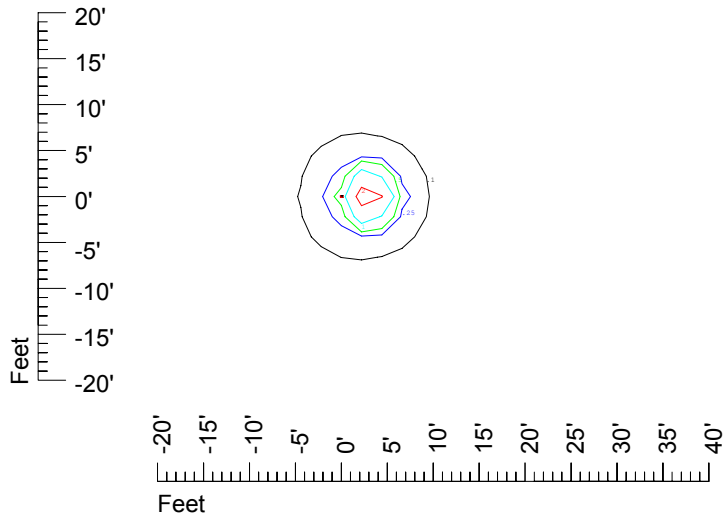

Isoline values — 0.1 fc — 0.25 fc — 0.5 fc — 1.0 fc — 2.0 fc

Mounting height 7' Tilt 0°

Mounting height 7' Tilt 30°

Mounting height 7' Tilt 15°

Mounting height 7' Tilt 45°

IES Photometric files C9295

Isoline template at 9' mounting height

Isoline values — 0.1 fc — 0.25 fc — 0.5 fc — 1.0 fc — 2.0 fc

Mounting height 9' Tilt 0°

Mounting height 9' Tilt 30°

Mounting height 9' Tilt 15°

Mounting height 9' Tilt 45°

IES Photometric files C9295

Isoline template at 11' mounting height

Isoline values — 0.1 fc — 0.25 fc — 0.5 fc — 1.0 fc — 2.0 fc

Mounting height 11' Tilt 0°

Mounting height 11' Tilt 30°

Mounting height 11' Tilt 15°

Mounting height 11' Tilt 45°

IES Photometric files C9295

Isoline template at 15' mounting height

Isoline values — 0.1 fc — 0.25 fc — 0.5 fc — 1.0 fc — 2.0 fc

Mounting height 15' Tilt 0°

Mounting height 15' Tilt 30°

Mounting height 15' Tilt 15°

Mounting height 15' Tilt 45°

IES Photometric files C9295

Isoline template at 20' mounting height