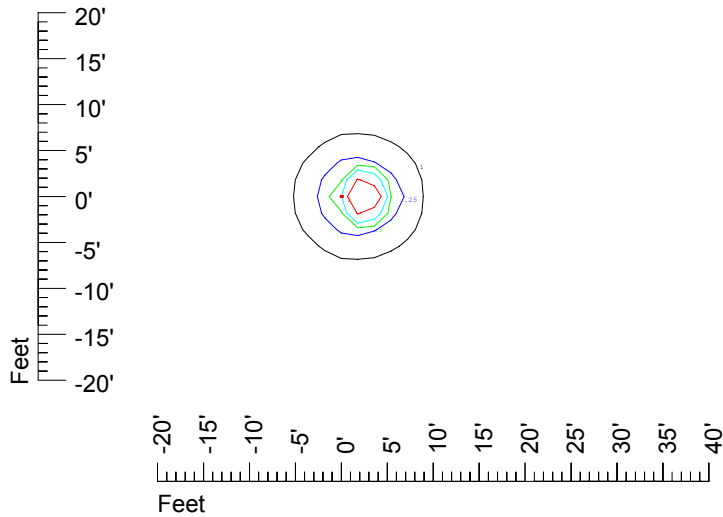

Isoline values — 0.1 fc — 0.25 fc — 0.5 fc — 1.0 fc — 2.0 fc

Mounting height 7' Tilt 0°

Mounting height 7' Tilt 30°

Mounting height 7' Tilt 15°

Mounting height 7' Tilt 45°

IES Photometric files C9295

Isoline template at 9' mounting height

Isoline values — 0.1 fc — 0.25 fc — 0.5 fc — 1.0 fc — 2.0 fc

Mounting height 9' Tilt 0°

Mounting height 9' Tilt 30°

Mounting height 9' Tilt 15°

Mounting height 9' Tilt 45°

IES Photometric files C9295

Isoline template at 11' mounting height

Isoline values — 0.1 fc — 0.25 fc — 0.5 fc — 1.0 fc — 2.0 fc

Mounting height 11' Tilt 0°

Mounting height 11' Tilt 30°

Mounting height 11' Tilt 15°

Mounting height 11' Tilt 45°

IES Photometric files C9295

Isoline template at 15' mounting height

Isoline values — 0.1 fc — 0.25 fc — 0.5 fc — 1.0 fc — 2.0 fc

Mounting height 15' Tilt 0°

Mounting height 15' Tilt 30°

Mounting height 15' Tilt 15°

Mounting height 15' Tilt 45°

IES Photometric files C9295

Isoline template at 20' mounting height