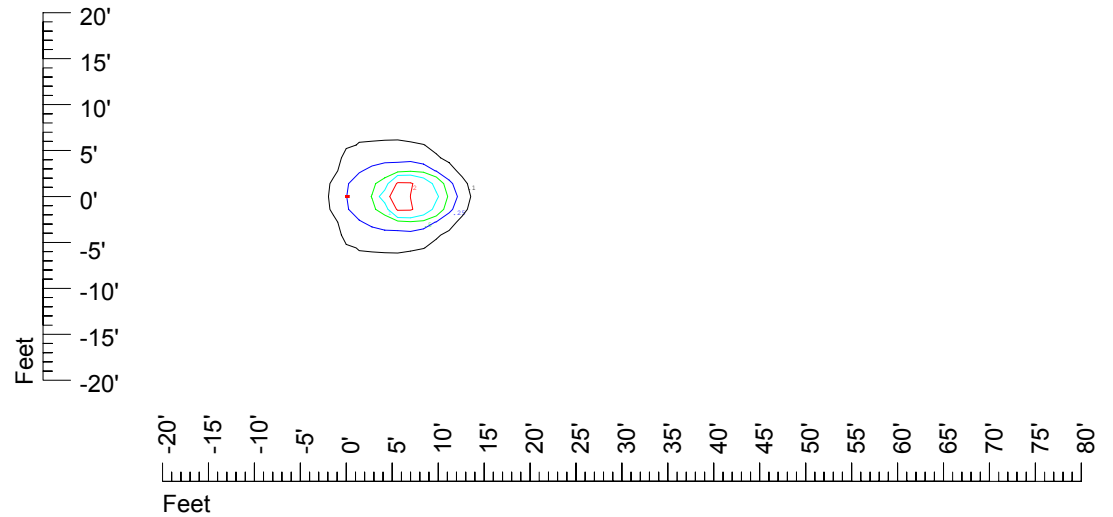

Isoline values — 0.1 fc — 0.25 fc — 0.5 fc — 1.0 fc — 2.0 fc

Mounting height 7' Tilt 0°

Mounting height 7' Tilt 30°

Mounting height 7' Tilt 15°

Mounting height 7' Tilt 45°

IES Photometric files C9295

Isoline template at 9' mounting height

Isoline values — 0.1 fc — 0.25 fc — 0.5 fc — 1.0 fc — 2.0 fc

Mounting height 9' Tilt 0°

Mounting height 9' Tilt 30°

Mounting height 9' Tilt 15°

Mounting height 9' Tilt 45°

IES Photometric files C9295

Isoline template at 11' mounting height