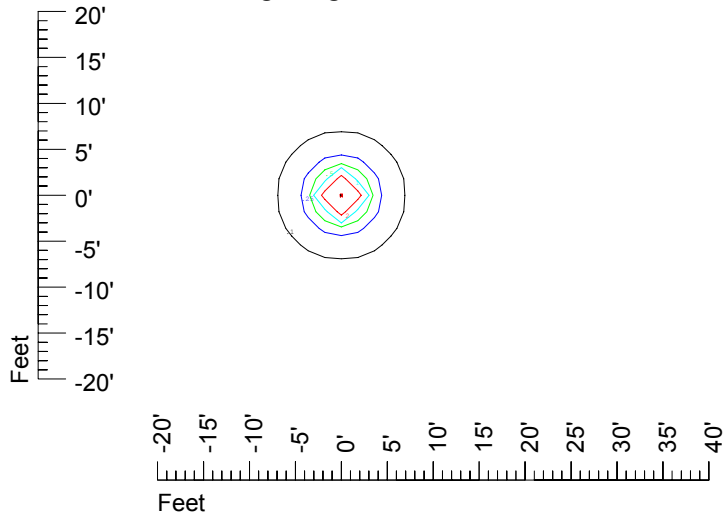

IES File: C9295

Lighting level in fc / Distance in feet

Vertical plan 0° to 180°
Horizontal plan 0°

— 2 fc — 1 fc — 0.5 fc — 0.25 fc — 0.1 fc

IES Photometric files C9295

Isoline template at 7' mounting height

Isoline values — 0.1 fc — 0.25 fc — 0.5 fc — 1.0 fc — 2.0 fc

Mounting height 7' Tilt 0°

Mounting height 7' Tilt 30°

Mounting height 7' Tilt 15°

Mounting height 7' Tilt 45°

IES Photometric files C9295

Isoline template at 9' mounting height

Isoline values — 0.1 fc — 0.25 fc — 0.5 fc — 1.0 fc — 2.0 fc

Mounting height 9' Tilt 0°

Mounting height 9' Tilt 30°

Mounting height 9' Tilt 15°

Mounting height 9' Tilt 45°

IES Photometric files C9295

Isoline template at 11' mounting height

Isoline values — 0.1 fc — 0.25 fc — 0.5 fc — 1.0 fc — 2.0 fc

Mounting height 11' Tilt 0°

Mounting height 11' Tilt 30°

Mounting height 11' Tilt 15°

Mounting height 11' Tilt 45°

IES Photometric files C9295

Isoline template at 15' mounting height