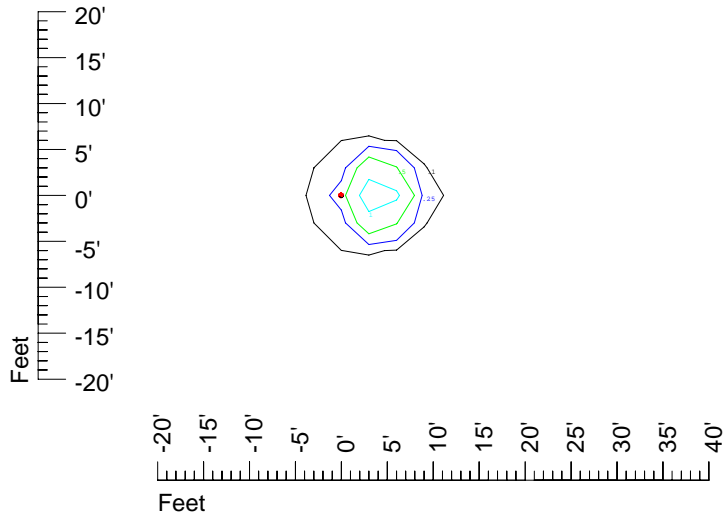

Isoline values — 0.1 fc — 0.25 fc — 0.5 fc — 1.0 fc — 2.0 fc

Mounting height 9' Tilt 0°

Mounting height 9' Tilt 30°

Mounting height 9' Tilt 15°

Mounting height 9' Tilt 45°

IES Photometric files C9295

Isoline template at 11' mounting height

Isoline values — 0.1 fc — 0.25 fc — 0.5 fc — 1.0 fc — 2.0 fc

Mounting height 11' Tilt 0°

Mounting height 11' Tilt 30°

Mounting height 11' Tilt 15°

Mounting height 11' Tilt 45°

IES Photometric files C9295

Isoline template at 15' mounting height

Isoline values — 0.1 fc — 0.25 fc — 0.5 fc — 1.0 fc — 2.0 fc

Mounting height 15' Tilt 0°

Mounting height 15' Tilt 30°

Mounting height 15' Tilt 15°

Mounting height 15' Tilt 45°

IES Photometric files C9295

Isoline template at 20' mounting height

Isoline values — 0.1 fc — 0.25 fc — 0.5 fc — 1.0 fc — 2.0 fc

Mounting height 20' Tilt 0°

Mounting height 20' Tilt 30°

Mounting height 20' Tilt 15°

Mounting height 20' Tilt 45°