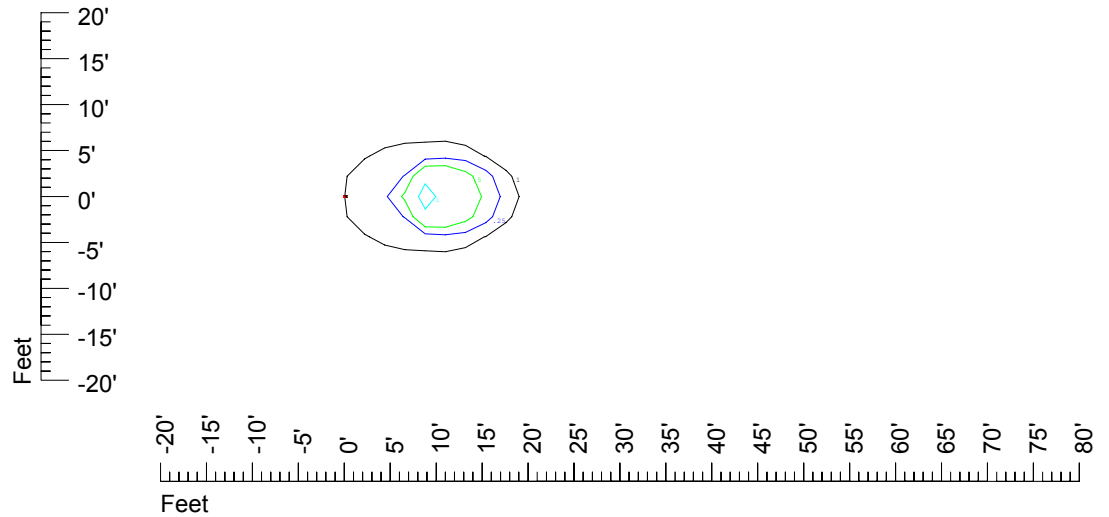

Isoline values — 0.1 fc — 0.25 fc — 0.5 fc — 1.0 fc — 2.0 fc

Mounting height 9' Tilt 0°

Mounting height 9' Tilt 30°

Mounting height 9' Tilt 15°

Mounting height 9' Tilt 45°

IES Photometric files C9295

Isoline template at 11' mounting height

Isoline values — 0.1 fc — 0.25 fc — 0.5 fc — 1.0 fc — 2.0 fc

Mounting height 11' Tilt 0°

Mounting height 11' Tilt 30°

Mounting height 11' Tilt 15°

Mounting height 11' Tilt 45°

IES Photometric files C9295

Isoline template at 15' mounting height

Isoline values — 0.1 fc — 0.25 fc — 0.5 fc — 1.0 fc — 2.0 fc

Mounting height 15' Tilt 0°

Mounting height 15' Tilt 30°

Mounting height 15' Tilt 15°

Mounting height 15' Tilt 45°

IES Photometric files C9295

Isoline template at 20' mounting height

Isoline values — 0.1 fc — 0.25 fc — 0.5 fc — 1.0 fc — 2.0 fc

Mounting height 20' Tilt 0°

Mounting height 20' Tilt 30°

Mounting height 20' Tilt 15°

Mounting height 20' Tilt 45°