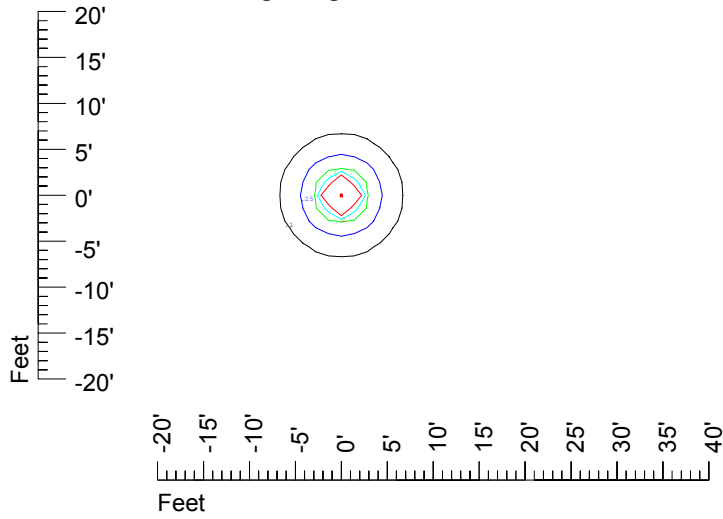

IES File: C9295

Lighting level in fc / Distance in feet

Vertical plan 0° to 180°
Horizontal plan 0°

— 2 fc — 1 fc — 0.5 fc — 0.25 fc — 0.1 fc

IES Photometric files C9295

Isoline template at 7' mounting height

Isoline values — 0.1 fc — 0.25 fc — 0.5 fc — 1.0 fc — 2.0 fc

Mounting height 7' Tilt 0°

Mounting height 7' Tilt 30°

Mounting height 7' Tilt 15°

Mounting height 7' Tilt 45°

IES Photometric files C9295

Isoline template at 9' mounting height

Isoline values — 0.1 fc — 0.25 fc — 0.5 fc — 1.0 fc — 2.0 fc

Mounting height 9' Tilt 0°

Mounting height 9' Tilt 30°

Mounting height 9' Tilt 15°

Mounting height 9' Tilt 45°

IES Photometric files C9295

Isoline template at 11' mounting height

Isoline values — 0.1 fc — 0.25 fc — 0.5 fc — 1.0 fc — 2.0 fc

Mounting height 20' Tilt 0°

Mounting height 20' Tilt 30°

Mounting height 20' Tilt 15°

Mounting height 20' Tilt 45°