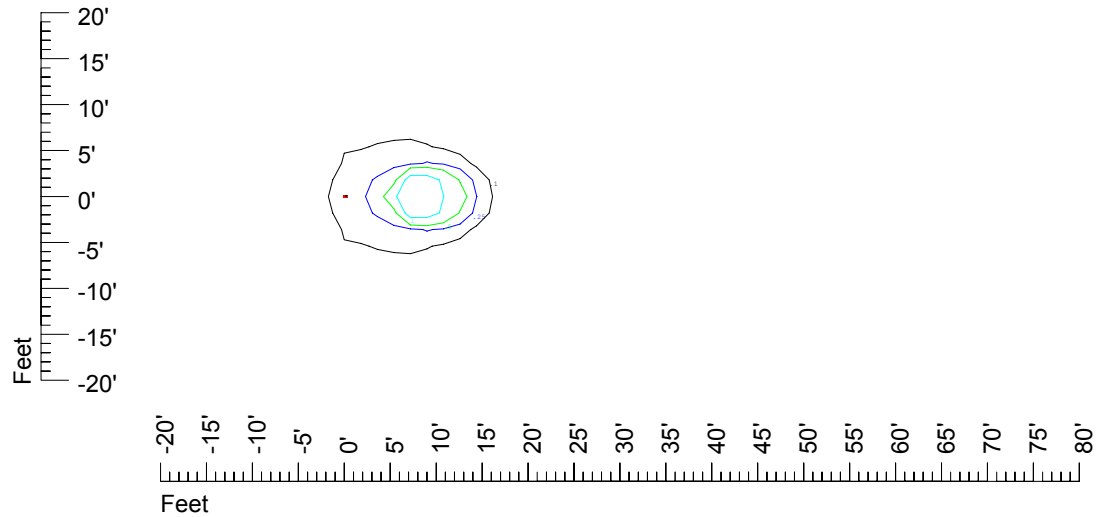

Isoline values — 0.1 fc — 0.25 fc — 0.5 fc — 1.0 fc — 2.0 fc

Mounting height 7' Tilt 0°

Mounting height 7' Tilt 30°

Mounting height 7' Tilt 15°

Mounting height 7' Tilt 45°

IES Photometric files C9295

Isoline template at 9' mounting height

Isoline values — 0.1 fc — 0.25 fc — 0.5 fc — 1.0 fc — 2.0 fc

Mounting height 9' Tilt 0°

Mounting height 9' Tilt 30°

Mounting height 9' Tilt 15°

Mounting height 9' Tilt 45°

IES Photometric files C9295

Isoline template at 11' mounting height

Isoline values — 0.1 fc — 0.25 fc — 0.5 fc — 1.0 fc — 2.0 fc

Mounting height 11' Tilt 0°

Mounting height 11' Tilt 30°

Mounting height 11' Tilt 15°

Mounting height 11' Tilt 45°

IES Photometric files C9295

Isoline template at 15' mounting height