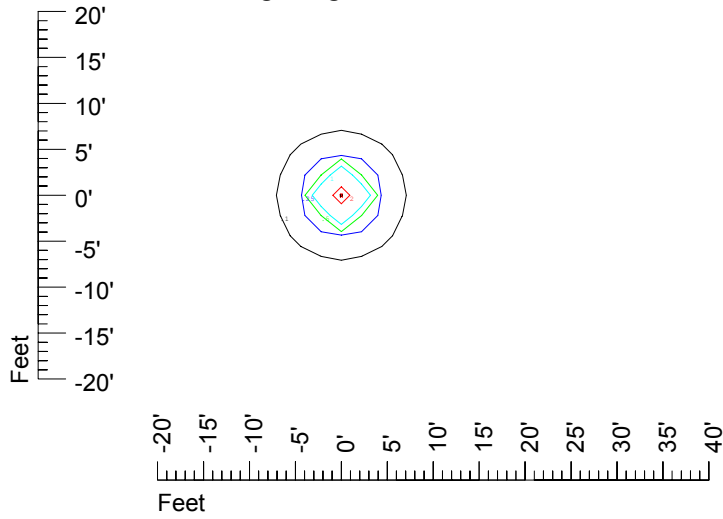

Isoline values — 0.1 fc — 0.25 fc — 0.5 fc — 1.0 fc — 2.0 fc

Mounting height 7' Tilt 0°

Mounting height 7' Tilt 30°

Mounting height 7' Tilt 15°

Mounting height 7' Tilt 45°

IES Photometric files C9295

Isoline template at 9' mounting height

Isoline values — 0.1 fc — 0.25 fc — 0.5 fc — 1.0 fc — 2.0 fc

Mounting height 9' Tilt 0°

Mounting height 9' Tilt 30°

Mounting height 9' Tilt 15°

Mounting height 9' Tilt 45°

IES Photometric files C9295

Isoline template at 11' mounting height

Isoline values — 0.1 fc — 0.25 fc — 0.5 fc — 1.0 fc — 2.0 fc

Mounting height 11' Tilt 0°

Mounting height 11' Tilt 30°

Mounting height 11' Tilt 15°

Mounting height 11' Tilt 45°

IES Photometric files C9295

Isoline template at 15' mounting height

Isoline values — 0.1 fc — 0.25 fc — 0.5 fc — 1.0 fc — 2.0 fc

Mounting height 15' Tilt 0°

Mounting height 15' Tilt 30°

Mounting height 15' Tilt 15°

Mounting height 15' Tilt 45°

IES Photometric files C9295

Isoline template at 20' mounting height