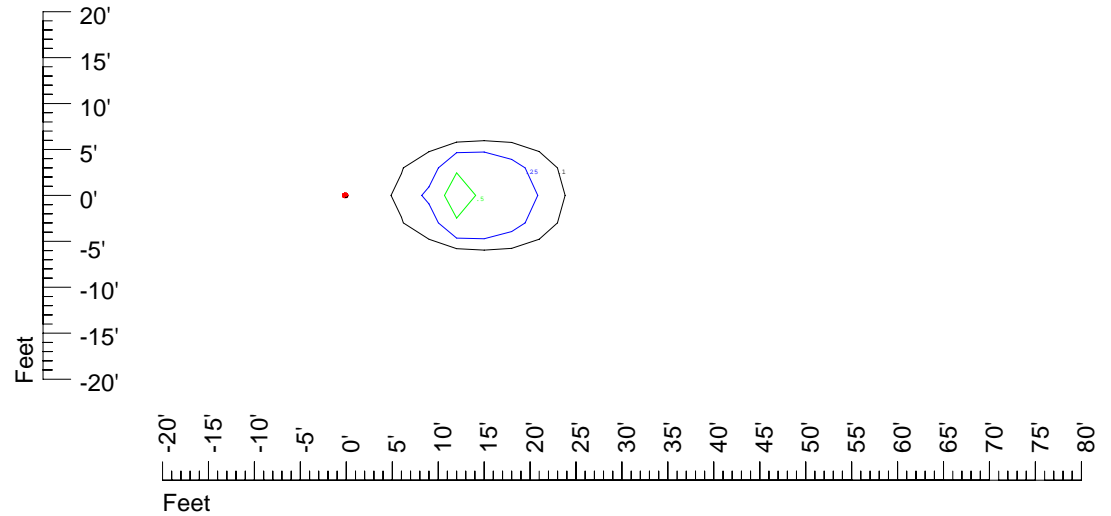

Isoline values — 0.1 fc — 0.25 fc — 0.5 fc — 1.0 fc — 2.0 fc

Mounting height 11' Tilt 0°

Mounting height 11' Tilt 30°

Mounting height 11' Tilt 15°

Mounting height 11' Tilt 45°

IES Photometric files C9295

Isoline template at 15' mounting height

Isoline values — 0.1 fc — 0.25 fc — 0.5 fc — 1.0 fc — 2.0 fc

Mounting height 15' Tilt 0°

Mounting height 15' Tilt 30°

Mounting height 15' Tilt 15°

Mounting height 15' Tilt 45°

IES Photometric files C9295

Isoline template at 20' mounting height

Isoline values — 0.1 fc — 0.25 fc — 0.5 fc — 1.0 fc — 2.0 fc

Mounting height 20' Tilt 0°

Mounting height 20' Tilt 30°

Mounting height 20' Tilt 15°

Mounting height 20' Tilt 45°