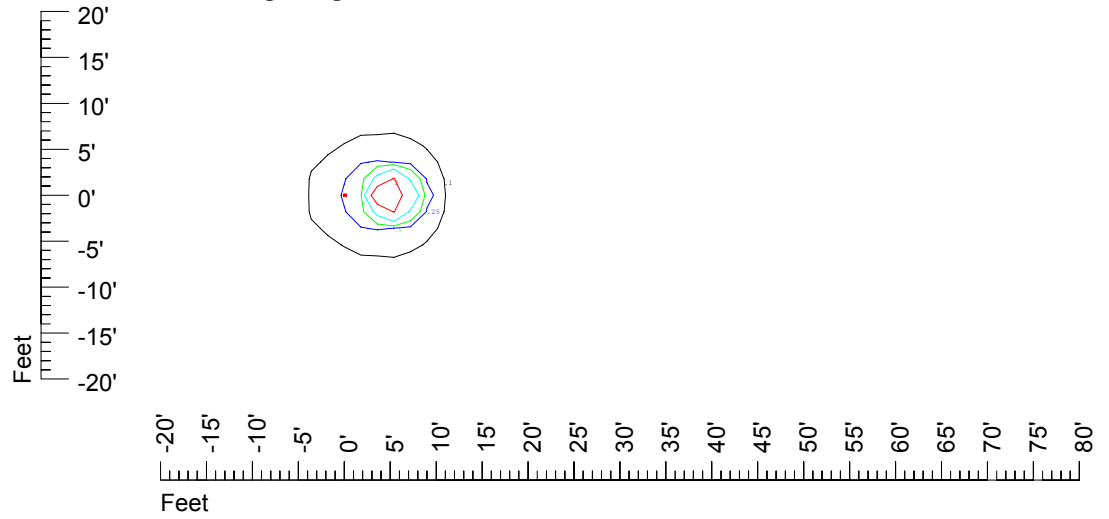

IES File: C9295

Lighting level in fc / Distance in feet

Vertical plan 0° to 180°
Horizontal plan 0°

— 2 fc — 1 fc — 0.5 fc — 0.25 fc — 0.1 fc

IES Photometric files C9295

Isoline template at 7' mounting height

Isoline values — 0.1 fc — 0.25 fc — 0.5 fc — 1.0 fc — 2.0 fc

Mounting height 7' Tilt 0°

Mounting height 7' Tilt 30°

Mounting height 7' Tilt 15°

Mounting height 7' Tilt 45°

IES Photometric files C9295

Isoline template at 9' mounting height

Isoline values — 0.1 fc — 0.25 fc — 0.5 fc — 1.0 fc — 2.0 fc

Mounting height 9' Tilt 0°

Mounting height 9' Tilt 30°

Mounting height 9' Tilt 15°

Mounting height 9' Tilt 45°

IES Photometric files C9295

Isoline template at 11' mounting height

Isoline values — 0.1 fc — 0.25 fc — 0.5 fc — 1.0 fc — 2.0 fc

Mounting height 20' Tilt 0°

Mounting height 20' Tilt 30°

Mounting height 20' Tilt 15°

Mounting height 20' Tilt 45°