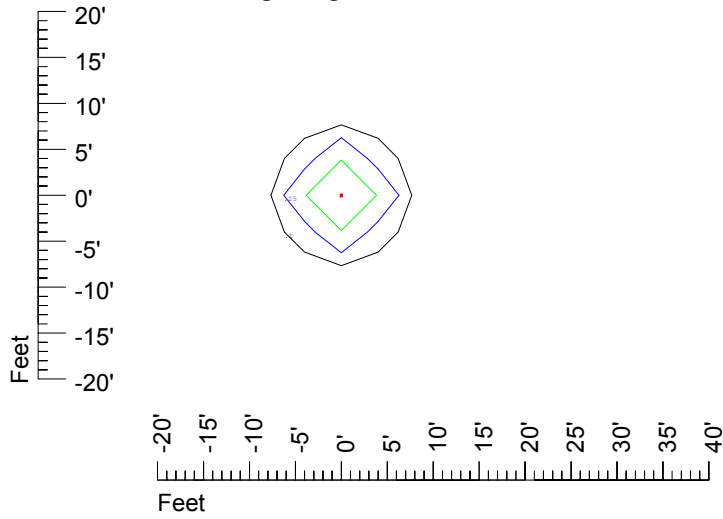

Isoline values — 0.1 fc — 0.25 fc — 0.5 fc — 1.0 fc — 2.0 fc

Mounting height 7' Tilt 0°

Mounting height 7' Tilt 30°

Mounting height 7' Tilt 15°

Mounting height 7' Tilt 45°

IES Photometric files C9295

Isoline template at 9' mounting height

Isoline values — 0.1 fc — 0.25 fc — 0.5 fc — 1.0 fc — 2.0 fc

Mounting height 11' Tilt 0°

Mounting height 11' Tilt 30°

Mounting height 11' Tilt 15°

Mounting height 11' Tilt 45°

IES Photometric files C9295

Isoline template at 15' mounting height

Isoline values — 0.1 fc — 0.25 fc — 0.5 fc — 1.0 fc — 2.0 fc

Mounting height 15' Tilt 0°

Mounting height 15' Tilt 30°

Mounting height 15' Tilt 15°

Mounting height 15' Tilt 45°

IES Photometric files C9295

Isoline template at 20' mounting height

Isoline values — 0.1 fc — 0.25 fc — 0.5 fc — 1.0 fc — 2.0 fc

Mounting height 20' Tilt 0°

Mounting height 20' Tilt 30°

Mounting height 20' Tilt 15°

Mounting height 20' Tilt 45°