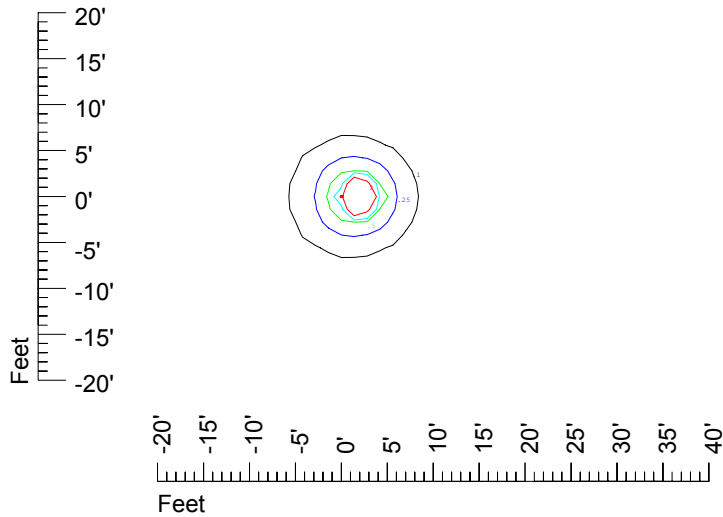

IES File: C9295

Lighting level in fc / Distance in feet

Vertical plan 0° to 180°
Horizontal plan 0°

— 2 fc — 1 fc — 0.5 fc — 0.25 fc — 0.1 fc

IES Photometric files C9295

Isoline template at 7' mounting height

Isoline values — 0.1 fc — 0.25 fc — 0.5 fc — 1.0 fc — 2.0 fc

Mounting height 7' Tilt 0°

Mounting height 7' Tilt 30°

Mounting height 7' Tilt 15°

Mounting height 7' Tilt 45°

IES Photometric files C9295

Isoline template at 9' mounting height

Isoline values — 0.1 fc — 0.25 fc — 0.5 fc — 1.0 fc — 2.0 fc

Mounting height 9' Tilt 0°

Mounting height 9' Tilt 30°

Mounting height 9' Tilt 15°

Mounting height 9' Tilt 45°

IES Photometric files C9295

Isoline template at 11' mounting height

Isoline values — 0.1 fc — 0.25 fc — 0.5 fc — 1.0 fc — 2.0 fc

Mounting height 11' Tilt 0°

Mounting height 11' Tilt 30°

Mounting height 11' Tilt 15°

Mounting height 11' Tilt 45°

IES Photometric files C9295

Isoline template at 15' mounting height