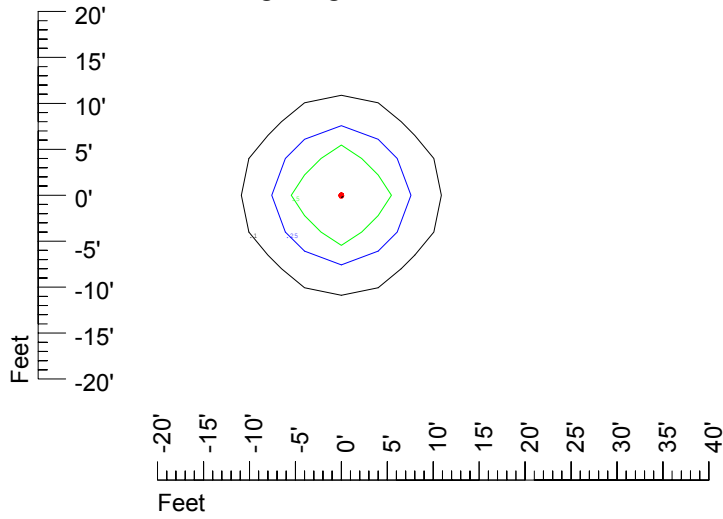

Isoline values — 0.1 fc — 0.25 fc — 0.5 fc — 1.0 fc — 2.0 fc

Mounting height 7' Tilt 0°

Mounting height 7' Tilt 30°

Mounting height 7' Tilt 15°

Mounting height 7' Tilt 45°

IES Photometric files C9293

Isoline template at 9' mounting height

Isoline values — 0.1 fc — 0.25 fc — 0.5 fc — 1.0 fc — 2.0 fc

Mounting height 11' Tilt 0°

Mounting height 11' Tilt 30°

Mounting height 11' Tilt 15°

Mounting height 11' Tilt 45°

IES Photometric files C9293

Isoline template at 15' mounting height

Isoline values — 0.1 fc — 0.25 fc — 0.5 fc — 1.0 fc — 2.0 fc

Mounting height 15' Tilt 0°

Mounting height 15' Tilt 30°

Mounting height 15' Tilt 15°

Mounting height 15' Tilt 45°

IES Photometric files C9293

Isoline template at 20' mounting height

Isoline values — 0.1 fc — 0.25 fc — 0.5 fc — 1.0 fc — 2.0 fc

Mounting height 20' Tilt 0°

Mounting height 20' Tilt 30°

Mounting height 20' Tilt 15°

Mounting height 20' Tilt 45°

IES Photometric files C9293

Isoline template at 25' mounting height