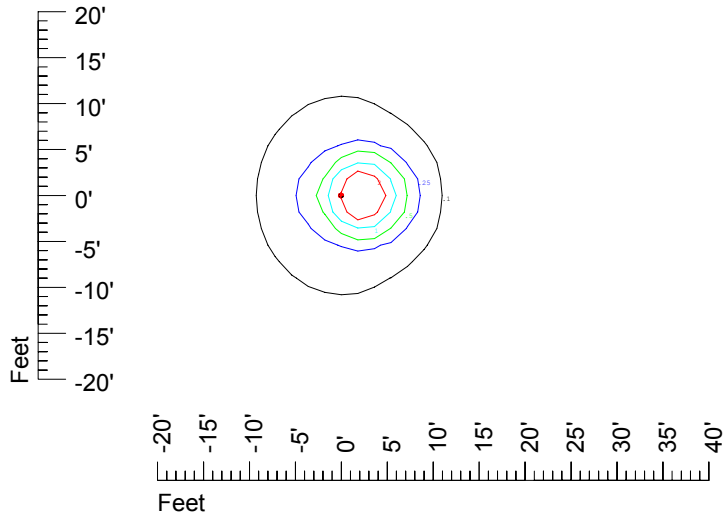

IES File: C9293

Lighting level in fc / Distance in feet

Vertical plan 0° to 180°
Horizontal plan 0°

— 2 fc — 1 fc — 0.5 fc — 0.25 fc — 0.1 fc

IES Photometric files C9293

Isoline template at 7' mounting height

Isoline values — 0.1 fc — 0.25 fc — 0.5 fc — 1.0 fc — 2.0 fc

Mounting height 7' Tilt 0°

Mounting height 7' Tilt 30°

Mounting height 7' Tilt 15°

Mounting height 7' Tilt 45°

IES Photometric files C9293

Isoline template at 9' mounting height

Isoline values — 0.1 fc — 0.25 fc — 0.5 fc — 1.0 fc — 2.0 fc

Mounting height 9' Tilt 0°

Mounting height 9' Tilt 30°

Mounting height 9' Tilt 15°

Mounting height 9' Tilt 45°

IES Photometric files C9293

Isoline template at 11' mounting height

Isoline values — 0.1 fc — 0.25 fc — 0.5 fc — 1.0 fc — 2.0 fc

Mounting height 11' Tilt 0°

Mounting height 11' Tilt 30°

Mounting height 11' Tilt 15°

Mounting height 11' Tilt 45°

IES Photometric files C9293

Isoline template at 15' mounting height