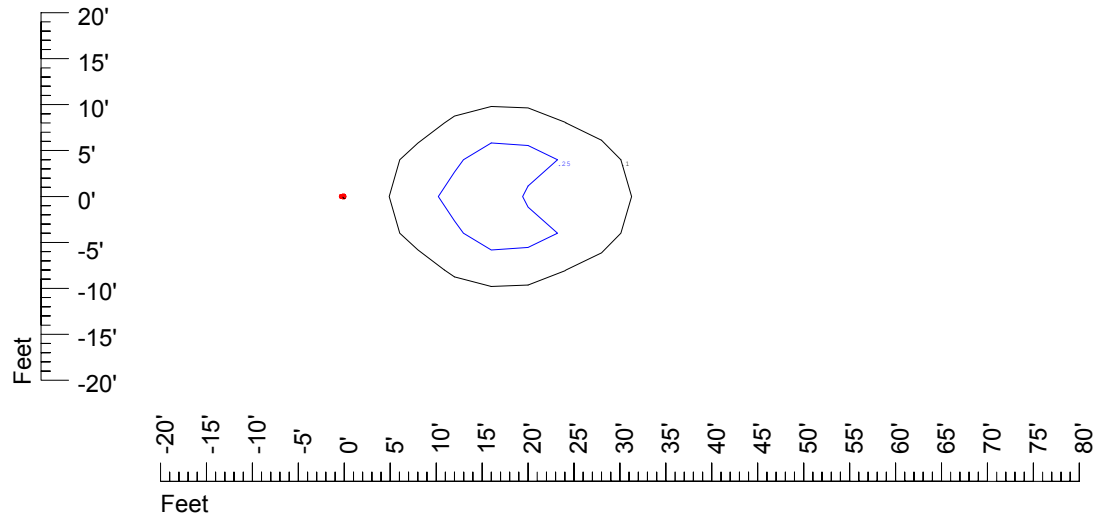

Isoline values — 0.1 fc — 0.25 fc — 0.5 fc — 1.0 fc — 2.0 fc

Mounting height 11' Tilt 0°

Mounting height 11' Tilt 30°

Mounting height 11' Tilt 15°

Mounting height 11' Tilt 45°

IES Photometric files C9293

Isoline template at 15' mounting height

Isoline values — 0.1 fc — 0.25 fc — 0.5 fc — 1.0 fc — 2.0 fc

Mounting height 15' Tilt 0°

Mounting height 15' Tilt 30°

Mounting height 15' Tilt 15°

Mounting height 15' Tilt 45°

IES Photometric files C9293

Isoline template at 20' mounting height

Isoline values — 0.1 fc — 0.25 fc — 0.5 fc — 1.0 fc — 2.0 fc

Mounting height 20' Tilt 0°

Mounting height 20' Tilt 30°

Mounting height 20' Tilt 15°

Mounting height 20' Tilt 45°

IES Photometric files C9293

Isoline template at 25' mounting height

Isoline values — 0.1 fc — 0.25 fc — 0.5 fc — 1.0 fc — 2.0 fc

Mounting height 25' Tilt 0°

Mounting height 25' Tilt 30°

Mounting height 25' Tilt 15°

Mounting height 25' Tilt 45°