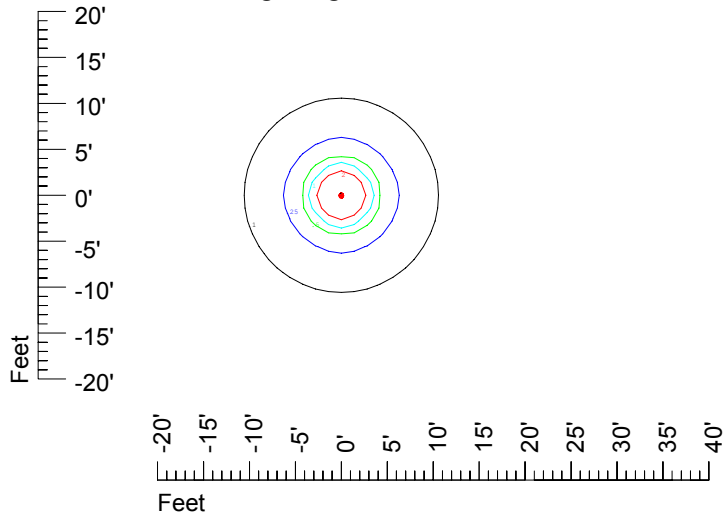

IES File: C9293

Lighting level in fc / Distance in feet

Vertical plan 0° to 180°
Horizontal plan 0°

— 2 fc — 1 fc — 0.5 fc — 0.25 fc — 0.1 fc

IES Photometric files C9293

Isoline template at 7' mounting height

Isoline values — 0.1 fc — 0.25 fc — 0.5 fc — 1.0 fc — 2.0 fc

Mounting height 7' Tilt 0°

Mounting height 7' Tilt 30°

Mounting height 7' Tilt 15°

Mounting height 7' Tilt 45°

IES Photometric files C9293

Isoline template at 9' mounting height

Isoline values — 0.1 fc — 0.25 fc — 0.5 fc — 1.0 fc — 2.0 fc

Mounting height 9' Tilt 0°

Mounting height 9' Tilt 30°

Mounting height 9' Tilt 15°

Mounting height 9' Tilt 45°

IES Photometric files C9293

Isoline template at 11' mounting height

Isoline values — 0.1 fc — 0.25 fc — 0.5 fc — 1.0 fc — 2.0 fc

Mounting height 20' Tilt 0°

Mounting height 20' Tilt 30°

Mounting height 20' Tilt 15°

Mounting height 20' Tilt 45°

IES Photometric files C9293

Isoline template at 25' mounting height