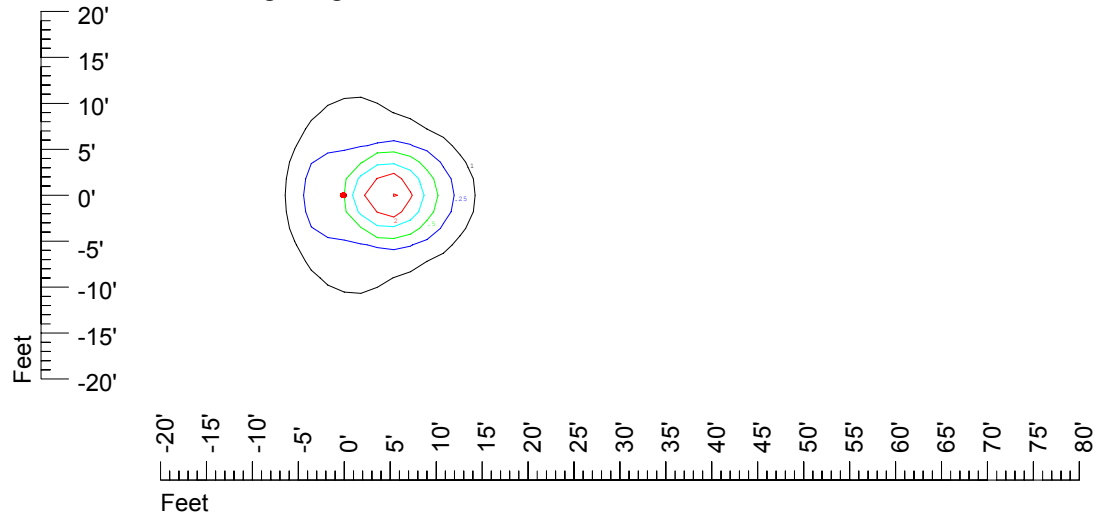

Isoline values — 0.1 fc — 0.25 fc — 0.5 fc — 1.0 fc — 2.0 fc

Mounting height 7' Tilt 0°

Mounting height 7' Tilt 30°

Mounting height 7' Tilt 15°

Mounting height 7' Tilt 45°

IES Photometric files C9293

Isoline template at 9' mounting height

Isoline values — 0.1 fc — 0.25 fc — 0.5 fc — 1.0 fc — 2.0 fc

Mounting height 9' Tilt 0°

Mounting height 9' Tilt 30°

Mounting height 9' Tilt 15°

Mounting height 9' Tilt 45°

IES Photometric files C9293

Isoline template at 11' mounting height