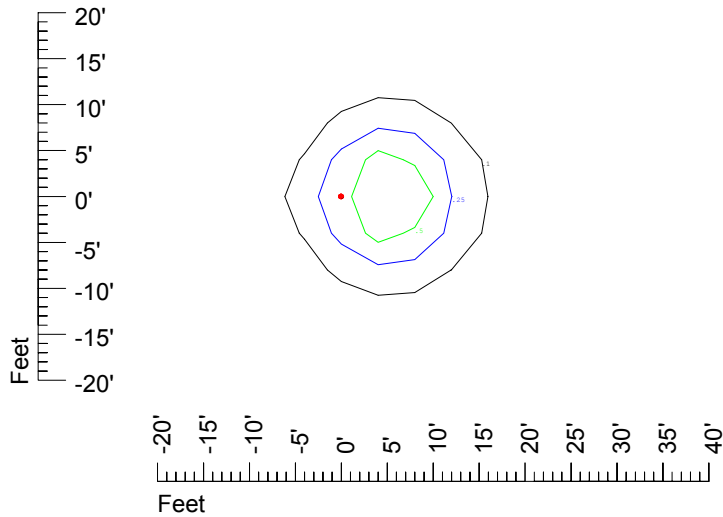

Isoline values — 0.1 fc — 0.25 fc — 0.5 fc — 1.0 fc — 2.0 fc

Mounting height 11' Tilt 0°

Mounting height 11' Tilt 30°

Mounting height 11' Tilt 15°

Mounting height 11' Tilt 45°

IES Photometric files C9293

Isoline template at 15' mounting height

Isoline values — 0.1 fc — 0.25 fc — 0.5 fc — 1.0 fc — 2.0 fc

Mounting height 15' Tilt 0°

Mounting height 15' Tilt 30°

Mounting height 15' Tilt 15°

Mounting height 15' Tilt 45°

IES Photometric files C9293

Isoline template at 20' mounting height

Isoline values — 0.1 fc — 0.25 fc — 0.5 fc — 1.0 fc — 2.0 fc

Mounting height 20' Tilt 0°

Mounting height 20' Tilt 30°

Mounting height 20' Tilt 15°

Mounting height 20' Tilt 45°

IES Photometric files C9293

Isoline template at 25' mounting height

Isoline values — 0.1 fc — 0.25 fc — 0.5 fc — 1.0 fc — 2.0 fc

Mounting height 25' Tilt 0°

Mounting height 25' Tilt 30°

Mounting height 25' Tilt 15°

Mounting height 25' Tilt 45°