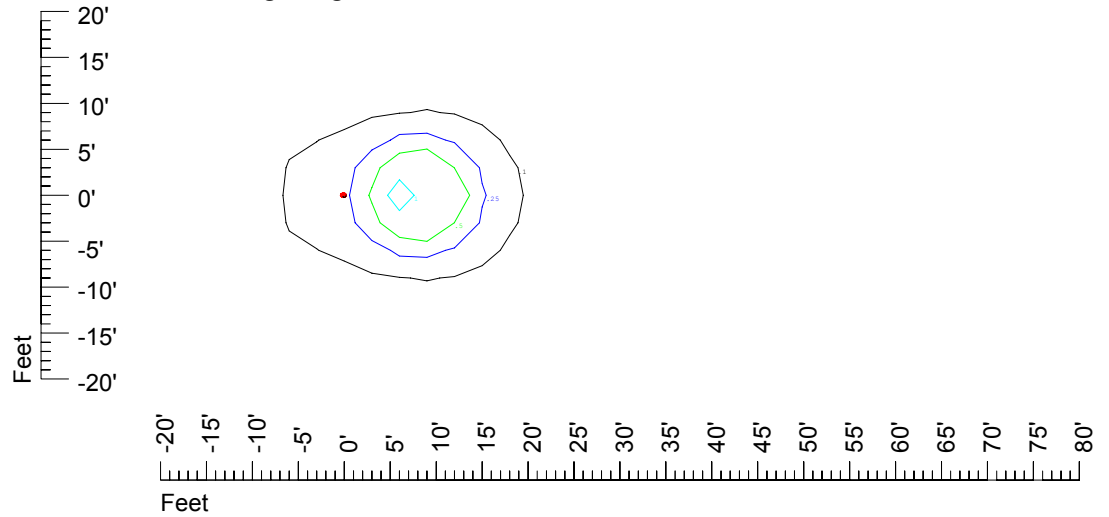

Isoline values — 0.1 fc — 0.25 fc — 0.5 fc — 1.0 fc — 2.0 fc

Mounting height 9' Tilt 0°

Mounting height 9' Tilt 30°

Mounting height 9' Tilt 15°

Mounting height 9' Tilt 45°

IES Photometric files C9293

Isoline template at 11' mounting height

Isoline values — 0.1 fc — 0.25 fc — 0.5 fc — 1.0 fc — 2.0 fc

Mounting height 11' Tilt 0°

Mounting height 11' Tilt 30°

Mounting height 11' Tilt 15°

Mounting height 11' Tilt 45°

IES Photometric files C9293

Isoline template at 15' mounting height

Isoline values — 0.1 fc — 0.25 fc — 0.5 fc — 1.0 fc — 2.0 fc

Mounting height 15' Tilt 0°

Mounting height 15' Tilt 30°

Mounting height 15' Tilt 15°

Mounting height 15' Tilt 45°

IES Photometric files C9293

Isoline template at 20' mounting height