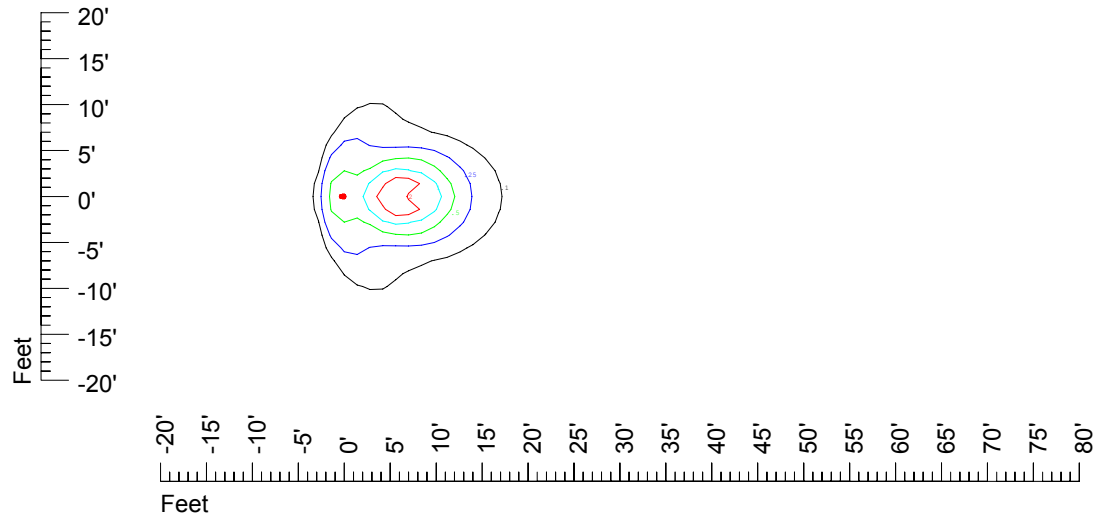

Isoline values — 0.1 fc — 0.25 fc — 0.5 fc — 1.0 fc — 2.0 fc

Mounting height 7' Tilt 0°

Mounting height 7' Tilt 30°

Mounting height 7' Tilt 15°

Mounting height 7' Tilt 45°

IES Photometric files C9293

Isoline template at 9' mounting height

Isoline values — 0.1 fc — 0.25 fc — 0.5 fc — 1.0 fc — 2.0 fc

Mounting height 9' Tilt 0°

Mounting height 9' Tilt 30°

Mounting height 9' Tilt 15°

Mounting height 9' Tilt 45°

IES Photometric files C9293

Isoline template at 11' mounting height