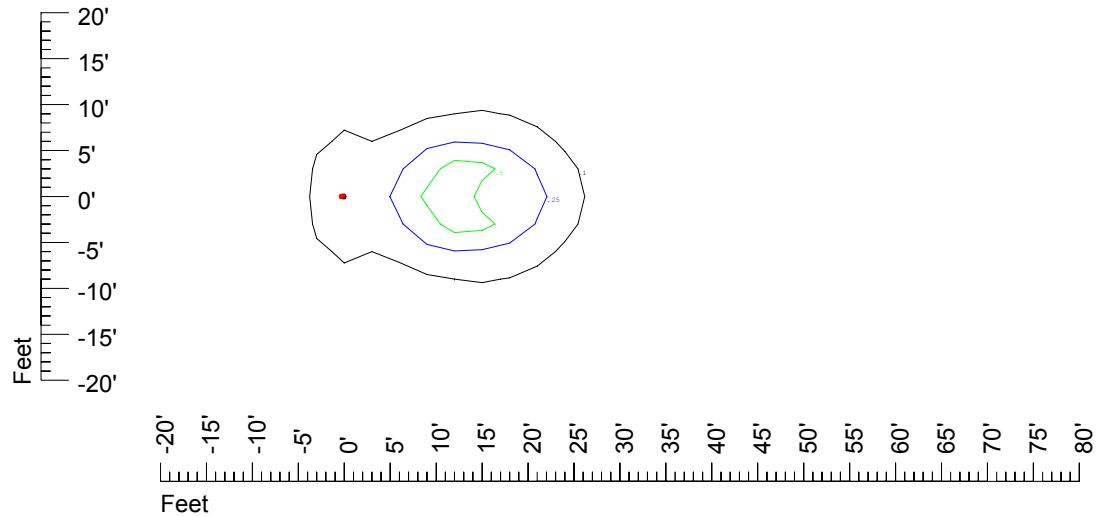

Isoline values — 0.1 fc — 0.25 fc — 0.5 fc — 1.0 fc — 2.0 fc

Mounting height 11' Tilt 0°

Mounting height 11' Tilt 30°

Mounting height 11' Tilt 15°

Mounting height 11' Tilt 45°

IES Photometric files C9293

Isoline template at 15' mounting height

Isoline values — 0.1 fc — 0.25 fc — 0.5 fc — 1.0 fc — 2.0 fc

Mounting height 15' Tilt 0°

Mounting height 15' Tilt 30°

Mounting height 15' Tilt 15°

Mounting height 15' Tilt 45°

IES Photometric files C9293

Isoline template at 20' mounting height

Isoline values — 0.1 fc — 0.25 fc — 0.5 fc — 1.0 fc — 2.0 fc

Mounting height 20' Tilt 0°

Mounting height 20' Tilt 30°

Mounting height 20' Tilt 15°

Mounting height 20' Tilt 45°

IES Photometric files C9293

Isoline template at 25' mounting height