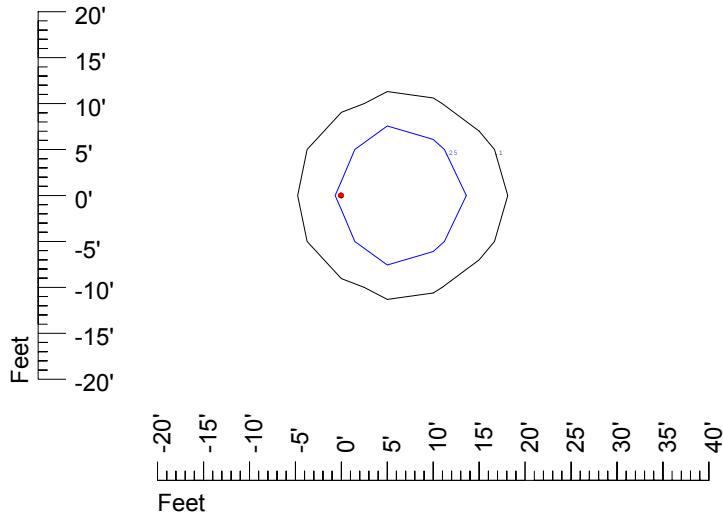

Isoline values — 0.1 fc — 0.25 fc — 0.5 fc — 1.0 fc — 2.0 fc

Mounting height 11' Tilt 0°

Mounting height 11' Tilt 30°

Mounting height 11' Tilt 15°

Mounting height 11' Tilt 45°

IES Photometric files C9293

Isoline template at 15' mounting height

Isoline values — 0.1 fc — 0.25 fc — 0.5 fc — 1.0 fc — 2.0 fc

Mounting height 15' Tilt 0°

Mounting height 15' Tilt 30°

Mounting height 15' Tilt 15°

Mounting height 15' Tilt 45°

IES Photometric files C9293

Isoline template at 20' mounting height

Isoline values — 0.1 fc — 0.25 fc — 0.5 fc — 1.0 fc — 2.0 fc

Mounting height 20' Tilt 0°

Mounting height 20' Tilt 30°

Mounting height 20' Tilt 15°

Mounting height 20' Tilt 45°

IES Photometric files C9293

Isoline template at 25' mounting height

Isoline values — 0.1 fc — 0.25 fc — 0.5 fc — 1.0 fc — 2.0 fc

Mounting height 25' Tilt 0°

Mounting height 25' Tilt 30°

Mounting height 25' Tilt 15°

Mounting height 25' Tilt 45°