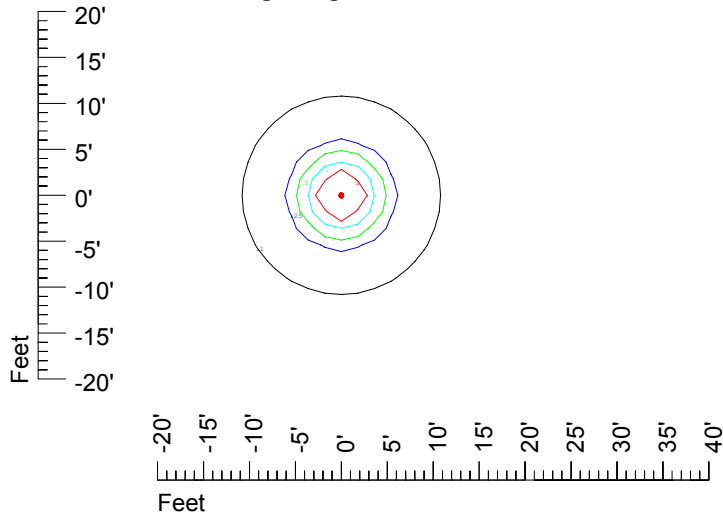

IES File: C9293

Lighting level in fc / Distance in feet

Vertical plan 0° to 180°
Horizontal plan 0°

— 2 fc — 1 fc — 0.5 fc — 0.25 fc — 0.1 fc

IES Photometric files C9293

Isoline template at 7' mounting height

Isoline values — 0.1 fc — 0.25 fc — 0.5 fc — 1.0 fc — 2.0 fc

Mounting height 7' Tilt 0°

Mounting height 7' Tilt 30°

Mounting height 7' Tilt 15°

Mounting height 7' Tilt 45°

IES Photometric files C9293

Isoline template at 9' mounting height

Isoline values — 0.1 fc — 0.25 fc — 0.5 fc — 1.0 fc — 2.0 fc

Mounting height 9' Tilt 0°

Mounting height 9' Tilt 30°

Mounting height 9' Tilt 15°

Mounting height 9' Tilt 45°

IES Photometric files C9293

Isoline template at 11' mounting height

Isoline values — 0.1 fc — 0.25 fc — 0.5 fc — 1.0 fc — 2.0 fc

Mounting height 11' Tilt 0°

Mounting height 11' Tilt 30°

Mounting height 11' Tilt 15°

Mounting height 11' Tilt 45°

IES Photometric files C9293

Isoline template at 15' mounting height