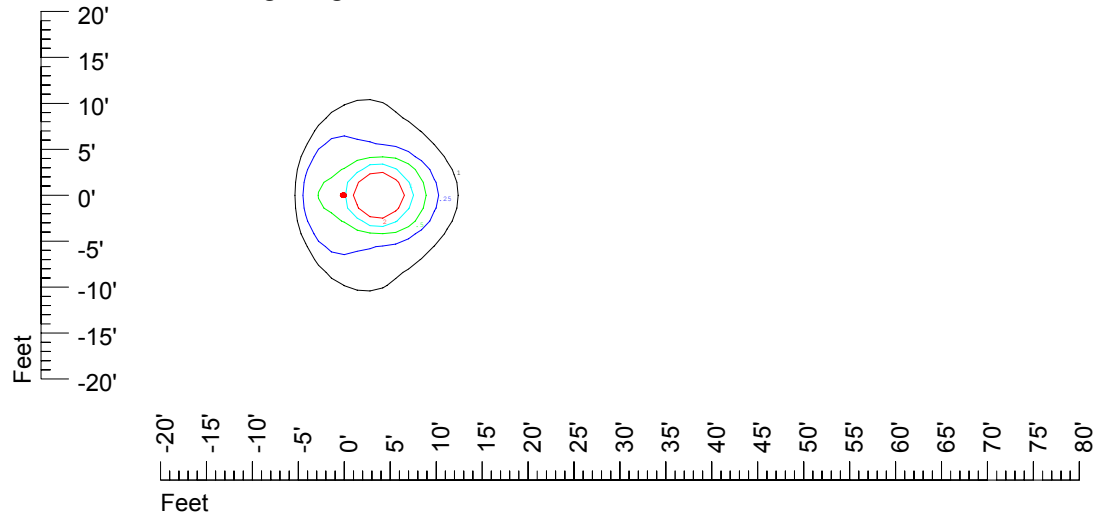

IES File: C9293

Lighting level in fc / Distance in feet

Vertical plan 0° to 180°
Horizontal plan 0°

— 2 fc — 1 fc — 0.5 fc — 0.25 fc — 0.1 fc

IES Photometric files C9293

Isoline template at 7' mounting height

Isoline values — 0.1 fc — 0.25 fc — 0.5 fc — 1.0 fc — 2.0 fc

Mounting height 7' Tilt 0°

Mounting height 7' Tilt 30°

Mounting height 7' Tilt 15°

Mounting height 7' Tilt 45°

IES Photometric files C9293

Isoline template at 9' mounting height

Isoline values — 0.1 fc — 0.25 fc — 0.5 fc — 1.0 fc — 2.0 fc

Mounting height 9' Tilt 0°

Mounting height 9' Tilt 30°

Mounting height 9' Tilt 15°

Mounting height 9' Tilt 45°

IES Photometric files C9293

Isoline template at 11' mounting height

Isoline values — 0.1 fc — 0.25 fc — 0.5 fc — 1.0 fc — 2.0 fc

Mounting height 25' Tilt 0°

Mounting height 25' Tilt 30°

Mounting height 25' Tilt 15°

Mounting height 25' Tilt 45°