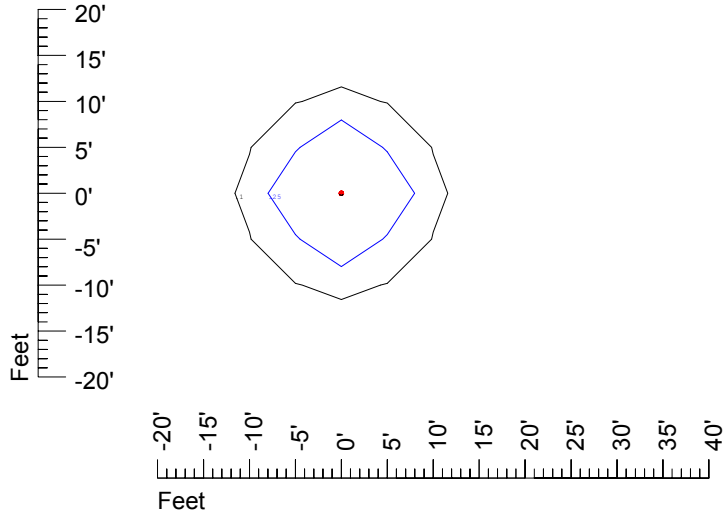

Mounting height 25' Tilt 15°

Isoline values — 0.1 fc — 0.25 fc — 0.5 fc — 1.0 fc — 2.0 fc

Mounting height 25' Tilt 0°