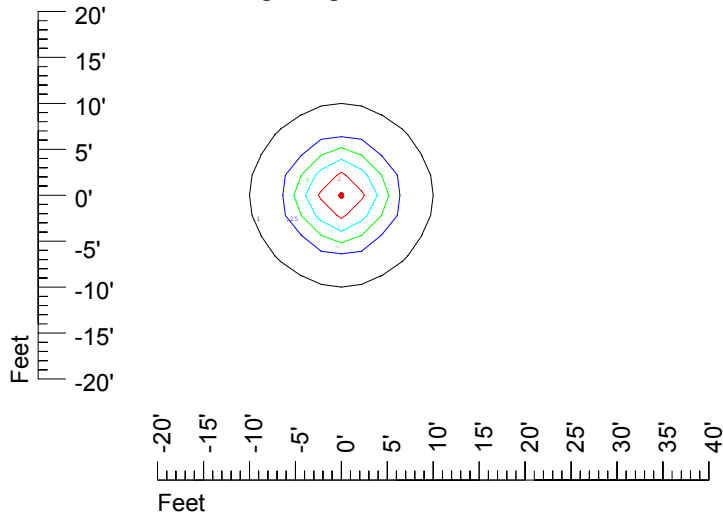

IES File: C9293

Lighting level in fc / Distance in feet

Vertical plan 0° to 180°
Horizontal plan 0°

— 2 fc — 1 fc — 0.5 fc — 0.25 fc — 0.1 fc

IES Photometric files C9293

Isoline template at 7' mounting height

Isoline values — 0.1 fc — 0.25 fc — 0.5 fc — 1.0 fc — 2.0 fc

Mounting height 7' Tilt 0°

Mounting height 7' Tilt 30°

Mounting height 7' Tilt 15°

Mounting height 7' Tilt 45°

IES Photometric files C9293

Isoline template at 9' mounting height

Isoline values — 0.1 fc — 0.25 fc — 0.5 fc — 1.0 fc — 2.0 fc

Mounting height 9' Tilt 0°

Mounting height 9' Tilt 30°

Mounting height 9' Tilt 15°

Mounting height 9' Tilt 45°

IES Photometric files C9293

Isoline template at 11' mounting height

Isoline values — 0.1 fc — 0.25 fc — 0.5 fc — 1.0 fc — 2.0 fc

Mounting height 11' Tilt 0°

Mounting height 11' Tilt 30°

Mounting height 11' Tilt 15°

Mounting height 11' Tilt 45°

IES Photometric files C9293

Isoline template at 15' mounting height