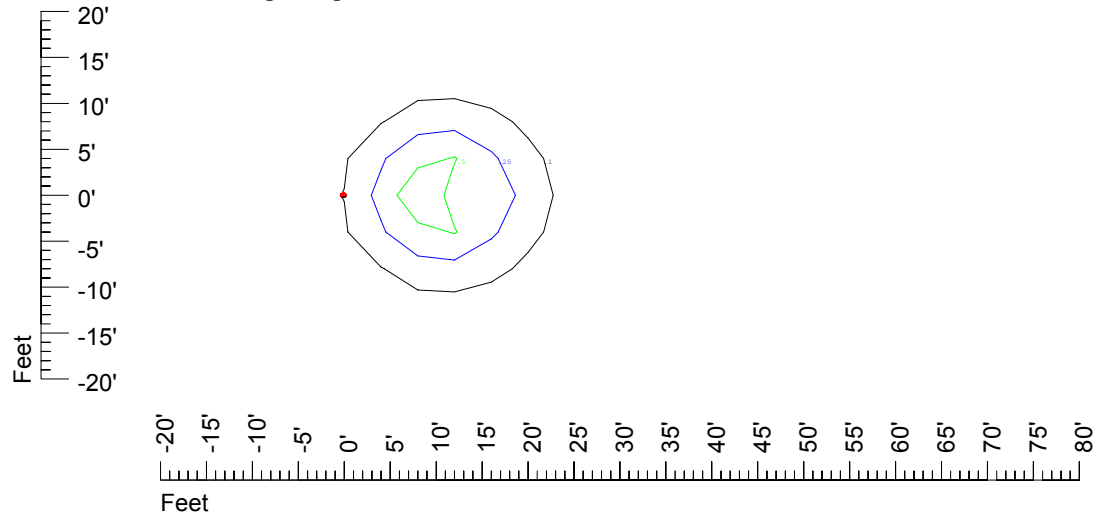

Isoline values — 0.1 fc — 0.25 fc — 0.5 fc — 1.0 fc — 2.0 fc

Mounting height 11' Tilt 0°

Mounting height 11' Tilt 30°

Mounting height 11' Tilt 15°

Mounting height 11' Tilt 45°

IES Photometric files C9293

Isoline template at 15' mounting height

Isoline values — 0.1 fc — 0.25 fc — 0.5 fc — 1.0 fc — 2.0 fc

Mounting height 15' Tilt 0°

Mounting height 15' Tilt 30°

Mounting height 15' Tilt 15°

Mounting height 15' Tilt 45°

IES Photometric files C9293

Isoline template at 20' mounting height

Isoline values — 0.1 fc — 0.25 fc — 0.5 fc — 1.0 fc — 2.0 fc

Mounting height 20' Tilt 0°

Mounting height 20' Tilt 30°

Mounting height 20' Tilt 15°

Mounting height 20' Tilt 45°

IES Photometric files C9293

Isoline template at 25' mounting height