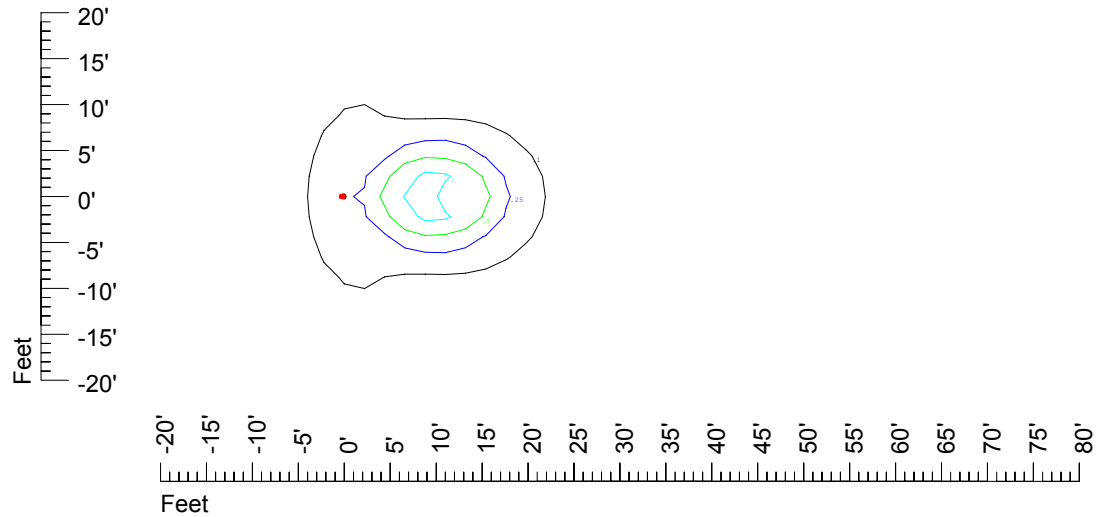

Isoline values — 0.1 fc — 0.25 fc — 0.5 fc — 1.0 fc — 2.0 fc

Mounting height 9' Tilt 0°

Mounting height 9' Tilt 30°

Mounting height 9' Tilt 15°

Mounting height 9' Tilt 45°

IES Photometric files C9293

Isoline template at 11' mounting height

Isoline values — 0.1 fc — 0.25 fc — 0.5 fc — 1.0 fc — 2.0 fc

Mounting height 11' Tilt 0°

Mounting height 11' Tilt 30°

Mounting height 11' Tilt 15°

Mounting height 11' Tilt 45°

IES Photometric files C9293

Isoline template at 15' mounting height

Isoline values — 0.1 fc — 0.25 fc — 0.5 fc — 1.0 fc — 2.0 fc

Mounting height 15' Tilt 0°

Mounting height 15' Tilt 30°

Mounting height 15' Tilt 15°

Mounting height 15' Tilt 45°

IES Photometric files C9293

Isoline template at 20' mounting height