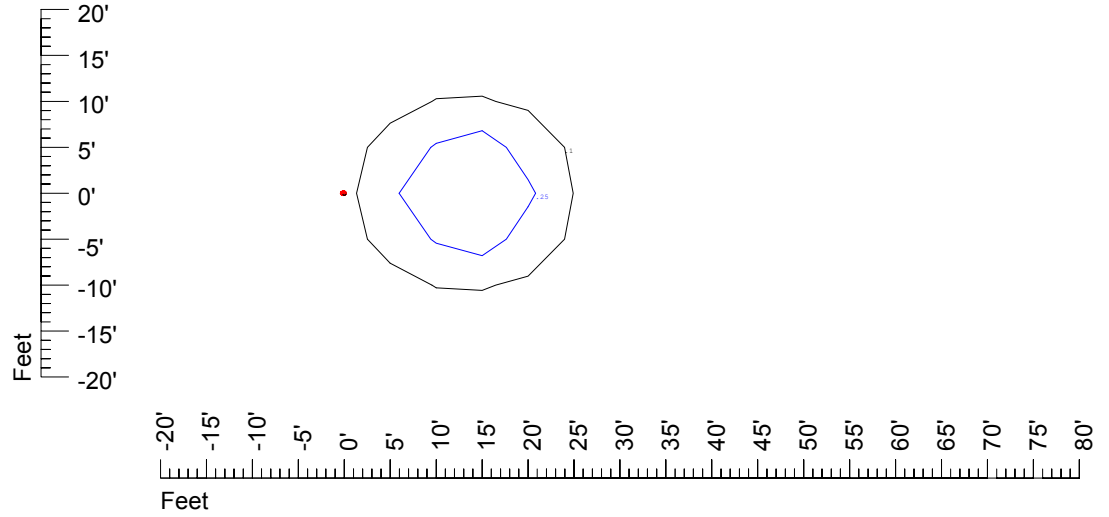

Isoline values — 0.1 fc — 0.25 fc — 0.5 fc — 1.0 fc — 2.0 fc

Mounting height 15' Tilt 0°

Mounting height 15' Tilt 30°

Mounting height 15' Tilt 15°

Mounting height 15' Tilt 45°

IES Photometric files C9293

Isoline template at 20' mounting height

Isoline values — 0.1 fc — 0.25 fc — 0.5 fc — 1.0 fc — 2.0 fc

Mounting height 20' Tilt 0°

Mounting height 20' Tilt 30°

Mounting height 20' Tilt 15°

Mounting height 20' Tilt 45°

IES Photometric files C9293

Isoline template at 25' mounting height

Isoline values — 0.1 fc — 0.25 fc — 0.5 fc — 1.0 fc — 2.0 fc

Mounting height 25' Tilt 0°

Mounting height 25' Tilt 30°

Mounting height 25' Tilt 15°

Mounting height 25' Tilt 45°