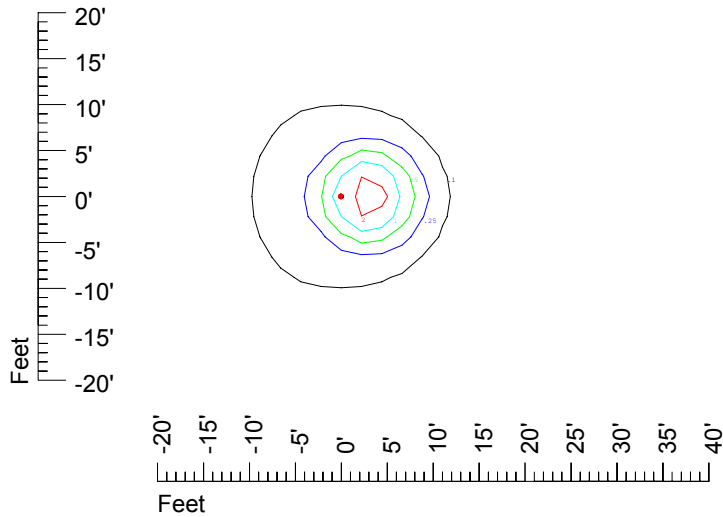

Isoline values — 0.1 fc — 0.25 fc — 0.5 fc — 1.0 fc — 2.0 fc

Mounting height 7' Tilt 0°

Mounting height 7' Tilt 30°

Mounting height 7' Tilt 15°

Mounting height 7' Tilt 45°

IES Photometric files C9293

Isoline template at 9' mounting height

Isoline values — 0.1 fc — 0.25 fc — 0.5 fc — 1.0 fc — 2.0 fc

Mounting height 9' Tilt 0°

Mounting height 9' Tilt 30°

Mounting height 9' Tilt 15°

Mounting height 9' Tilt 45°

IES Photometric files C9293

Isoline template at 11' mounting height

Isoline values — 0.1 fc — 0.25 fc — 0.5 fc — 1.0 fc — 2.0 fc

Mounting height 11' Tilt 0°

Mounting height 11' Tilt 30°

Mounting height 11' Tilt 15°

Mounting height 11' Tilt 45°

IES Photometric files C9293

Isoline template at 15' mounting height

Isoline values — 0.1 fc — 0.25 fc — 0.5 fc — 1.0 fc — 2.0 fc

Mounting height 15' Tilt 0°

Mounting height 15' Tilt 30°

Mounting height 15' Tilt 15°

Mounting height 15' Tilt 45°

IES Photometric files C9293

Isoline template at 20' mounting height