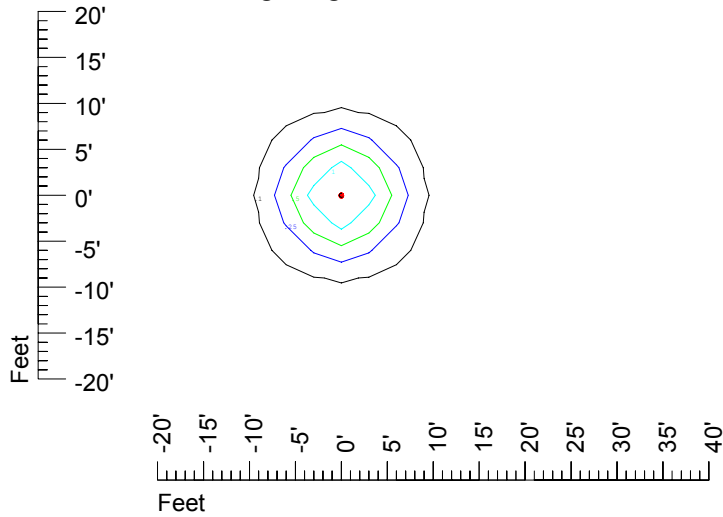

Isoline values — 0.1 fc — 0.25 fc — 0.5 fc — 1.0 fc — 2.0 fc

Mounting height 7' Tilt 0°

Mounting height 7' Tilt 30°

Mounting height 7' Tilt 15°

Mounting height 7' Tilt 45°

IES Photometric files C9293

Isoline template at 9' mounting height

Isoline values — 0.1 fc — 0.25 fc — 0.5 fc — 1.0 fc — 2.0 fc

Mounting height 9' Tilt 0°

Mounting height 9' Tilt 30°

Mounting height 9' Tilt 15°

Mounting height 9' Tilt 45°

IES Photometric files C9293

Isoline template at 11' mounting height

Isoline values — 0.1 fc — 0.25 fc — 0.5 fc — 1.0 fc — 2.0 fc

Mounting height 11' Tilt 0°

Mounting height 11' Tilt 30°

Mounting height 11' Tilt 15°

Mounting height 11' Tilt 45°

IES Photometric files C9293

Isoline template at 15' mounting height

Isoline values — 0.1 fc — 0.25 fc — 0.5 fc — 1.0 fc — 2.0 fc

Mounting height 15' Tilt 0°

Mounting height 15' Tilt 30°

Mounting height 15' Tilt 15°

Mounting height 15' Tilt 45°

IES Photometric files C9293

Isoline template at 20' mounting height