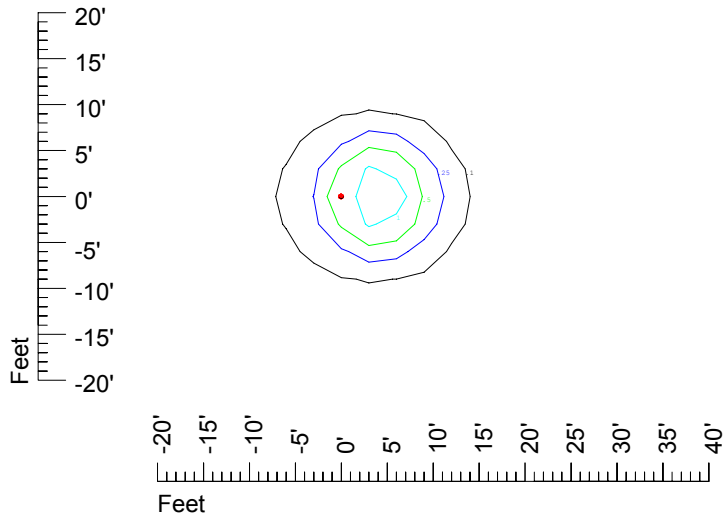

Isoline values — 0.1 fc — 0.25 fc — 0.5 fc — 1.0 fc — 2.0 fc

Mounting height 7' Tilt 0°

Mounting height 7' Tilt 30°

Mounting height 7' Tilt 15°

Mounting height 7' Tilt 45°

IES Photometric files C9293

Isoline template at 9' mounting height

Isoline values — 0.1 fc — 0.25 fc — 0.5 fc — 1.0 fc — 2.0 fc

Mounting height 11' Tilt 0°

Mounting height 11' Tilt 30°

Mounting height 11' Tilt 15°

Mounting height 11' Tilt 45°

IES Photometric files C9293

Isoline template at 15' mounting height

Isoline values — 0.1 fc — 0.25 fc — 0.5 fc — 1.0 fc — 2.0 fc

Mounting height 15' Tilt 0°

Mounting height 15' Tilt 30°

Mounting height 15' Tilt 15°

Mounting height 15' Tilt 45°

IES Photometric files C9293

Isoline template at 20' mounting height

Isoline values — 0.1 fc — 0.25 fc — 0.5 fc — 1.0 fc — 2.0 fc

Mounting height 20' Tilt 0°

Mounting height 20' Tilt 30°

Mounting height 20' Tilt 15°

Mounting height 20' Tilt 45°

IES Photometric files C9293

Isoline template at 25' mounting height