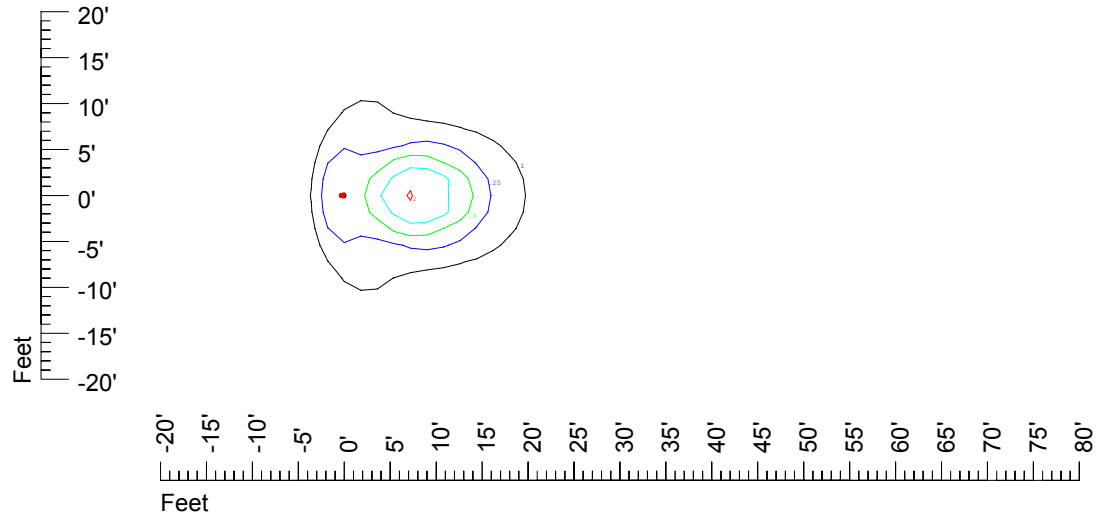

Isoline values — 0.1 fc — 0.25 fc — 0.5 fc — 1.0 fc — 2.0 fc

Mounting height 7' Tilt 0°

Mounting height 7' Tilt 30°

Mounting height 7' Tilt 15°

Mounting height 7' Tilt 45°

IES Photometric files C9293

Isoline template at 9' mounting height

Isoline values — 0.1 fc — 0.25 fc — 0.5 fc — 1.0 fc — 2.0 fc

Mounting height 9' Tilt 0°

Mounting height 9' Tilt 30°

Mounting height 9' Tilt 15°

Mounting height 9' Tilt 45°

IES Photometric files C9293

Isoline template at 11' mounting height

Isoline values — 0.1 fc — 0.25 fc — 0.5 fc — 1.0 fc — 2.0 fc

Mounting height 11' Tilt 0°

Mounting height 11' Tilt 30°

Mounting height 11' Tilt 15°

Mounting height 11' Tilt 45°

IES Photometric files C9293

Isoline template at 15' mounting height