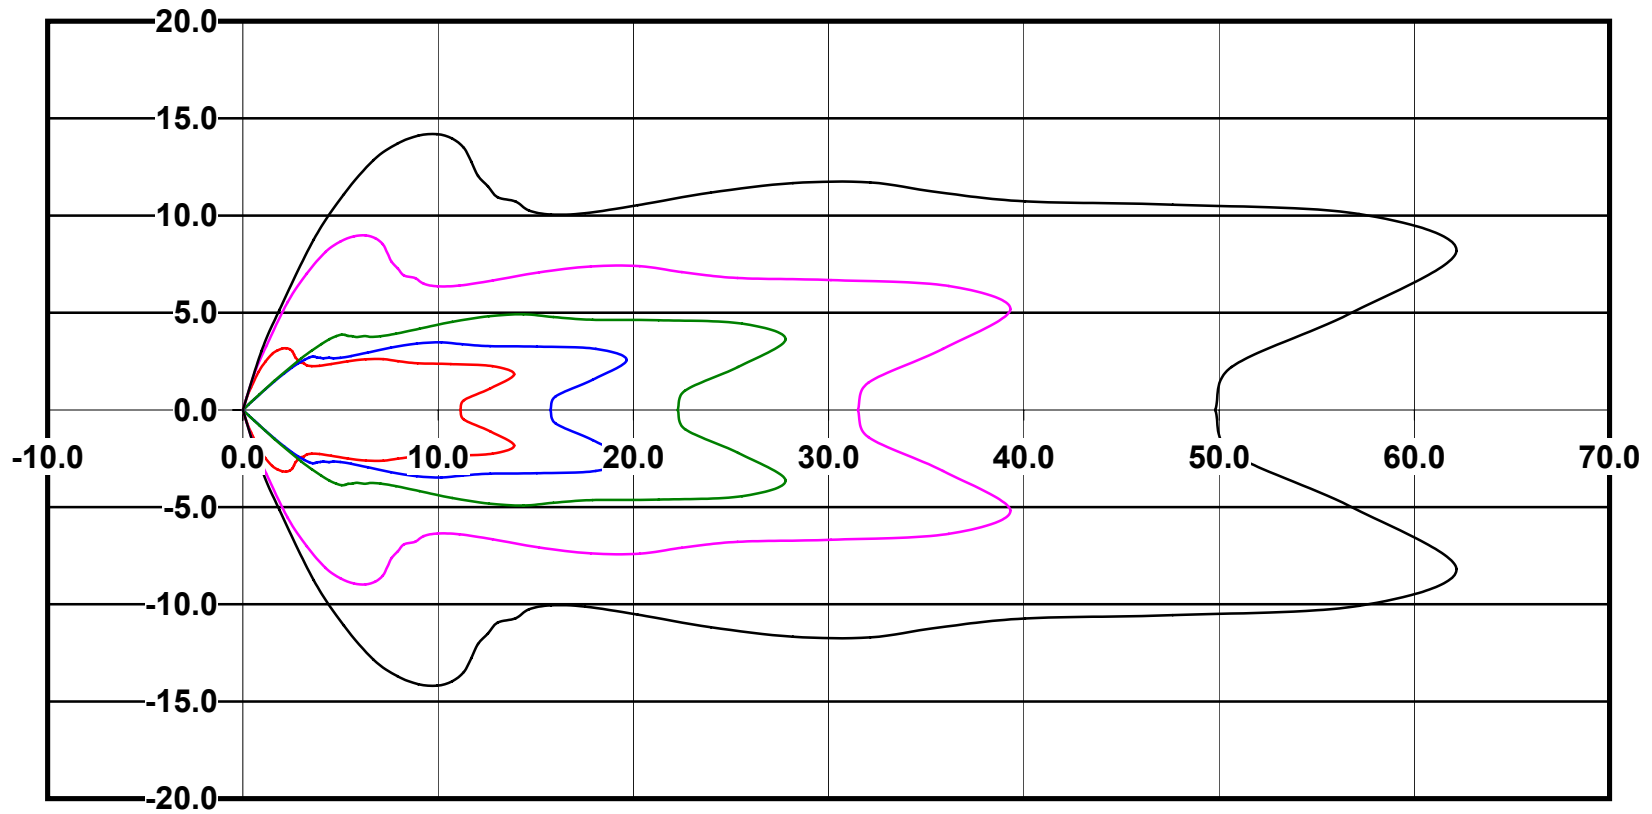

IES File: C9293

Lighting level in fc / Distance in feet

Vertical plan 0° to 180°
Horizontal plan 0°

— 2 fc — 1 fc — 0.5 fc — 0.25 fc — 0.1 fc

IES Photometric files C9293

Isoline template at 7' mounting height

Isoline values — 0.1 fc — 0.25 fc — 0.5 fc — 1.0 fc — 2.0 fc

Mounting height 7' Tilt 0°

Mounting height 7' Tilt 30°

Mounting height 7' Tilt 15°

Mounting height 7' Tilt 45°

IES Photometric files C9293

Isoline template at 9' mounting height

Isoline values — 0.1 fc — 0.25 fc — 0.5 fc — 1.0 fc — 2.0 fc

Mounting height 9' Tilt 0°

Mounting height 9' Tilt 30°

Mounting height 9' Tilt 15°

Mounting height 9' Tilt 45°

IES Photometric files C9293

Isoline template at 11' mounting height

Isoline values — 0.1 fc — 0.25 fc — 0.5 fc — 1.0 fc — 2.0 fc

Mounting height 25' Tilt 0°

Mounting height 25' Tilt 30°

Mounting height 25' Tilt 15°

Mounting height 25' Tilt 45°