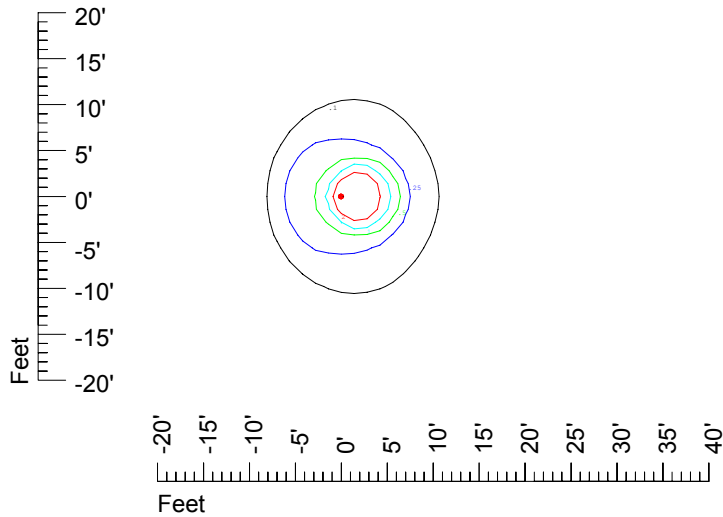

IES File: C9293

Lighting level in fc / Distance in feet

Vertical plan 0° to 180°
Horizontal plan 0°

— 2 fc — 1 fc — 0.5 fc — 0.25 fc — 0.1 fc

IES Photometric files C9293

Isoline template at 7' mounting height

Isoline values — 0.1 fc — 0.25 fc — 0.5 fc — 1.0 fc — 2.0 fc

Mounting height 7' Tilt 0°

Mounting height 7' Tilt 30°

Mounting height 7' Tilt 15°

Mounting height 7' Tilt 45°

IES Photometric files C9293

Isoline template at 9' mounting height

Isoline values — 0.1 fc — 0.25 fc — 0.5 fc — 1.0 fc — 2.0 fc

Mounting height 9' Tilt 0°

Mounting height 9' Tilt 30°

Mounting height 9' Tilt 15°

Mounting height 9' Tilt 45°

IES Photometric files C9293

Isoline template at 11' mounting height

Isoline values — 0.1 fc — 0.25 fc — 0.5 fc — 1.0 fc — 2.0 fc

Mounting height 11' Tilt 0°

Mounting height 11' Tilt 30°

Mounting height 11' Tilt 15°

Mounting height 11' Tilt 45°

IES Photometric files C9293

Isoline template at 15' mounting height