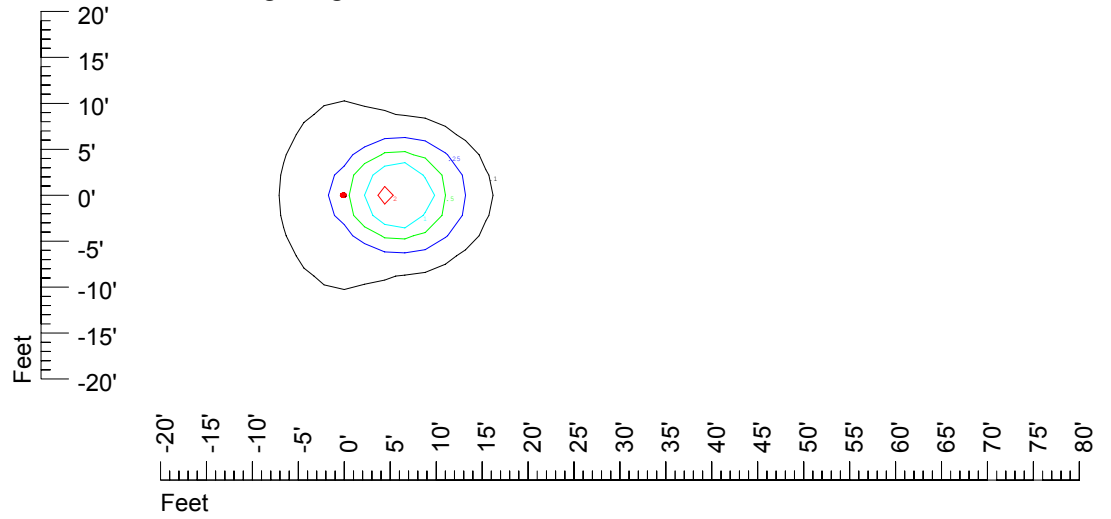

Isoline values — 0.1 fc — 0.25 fc — 0.5 fc — 1.0 fc — 2.0 fc

Mounting height 7' Tilt 0°

Mounting height 7' Tilt 30°

Mounting height 7' Tilt 15°

Mounting height 7' Tilt 45°

IES Photometric files C9293

Isoline template at 9' mounting height

Isoline values — 0.1 fc — 0.25 fc — 0.5 fc — 1.0 fc — 2.0 fc

Mounting height 9' Tilt 0°

Mounting height 9' Tilt 30°

Mounting height 9' Tilt 15°

Mounting height 9' Tilt 45°

IES Photometric files C9293

Isoline template at 11' mounting height

Isoline values — 0.1 fc — 0.25 fc — 0.5 fc — 1.0 fc — 2.0 fc

Mounting height 11' Tilt 0°

Mounting height 11' Tilt 30°

Mounting height 11' Tilt 15°

Mounting height 11' Tilt 45°

IES Photometric files C9293

Isoline template at 15' mounting height