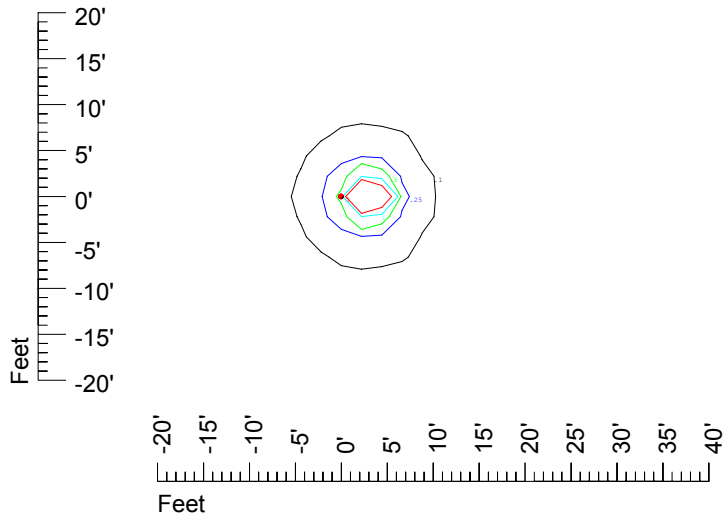

Isoline values — 0.1 fc — 0.25 fc — 0.5 fc — 1.0 fc — 2.0 fc

Mounting height 7' Tilt 0°

Mounting height 7' Tilt 30°

Mounting height 7' Tilt 15°

Mounting height 7' Tilt 45°

IES Photometric files C9292

Isoline template at 9' mounting height

Isoline values — 0.1 fc — 0.25 fc — 0.5 fc — 1.0 fc — 2.0 fc

Mounting height 9' Tilt 0°

Mounting height 9' Tilt 30°

Mounting height 9' Tilt 15°

Mounting height 9' Tilt 45°

IES Photometric files C9292

Isoline template at 11' mounting height

Isoline values — 0.1 fc — 0.25 fc — 0.5 fc — 1.0 fc — 2.0 fc

Mounting height 11' Tilt 0°

Mounting height 11' Tilt 30°

Mounting height 11' Tilt 15°

Mounting height 11' Tilt 45°

IES Photometric files C9292

Isoline template at 15' mounting height

Isoline values — 0.1 fc — 0.25 fc — 0.5 fc — 1.0 fc — 2.0 fc

Mounting height 15' Tilt 0°

Mounting height 15' Tilt 30°

Mounting height 15' Tilt 15°

Mounting height 15' Tilt 45°

IES Photometric files C9292

Isoline template at 20' mounting height