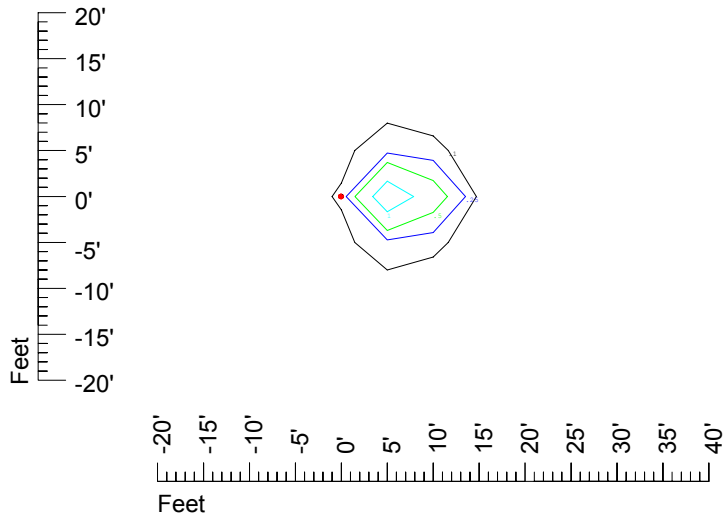

Isoline values — 0.1 fc — 0.25 fc — 0.5 fc — 1.0 fc — 2.0 fc

Mounting height 11' Tilt 0°

Mounting height 11' Tilt 30°

Mounting height 11' Tilt 15°

Mounting height 11' Tilt 45°

IES Photometric files C9292

Isoline template at 15' mounting height

Isoline values — 0.1 fc — 0.25 fc — 0.5 fc — 1.0 fc — 2.0 fc

Mounting height 15' Tilt 0°

Mounting height 15' Tilt 30°

Mounting height 15' Tilt 15°

Mounting height 15' Tilt 45°

IES Photometric files C9292

Isoline template at 20' mounting height

Isoline values — 0.1 fc — 0.25 fc — 0.5 fc — 1.0 fc — 2.0 fc

Mounting height 20' Tilt 0°

Mounting height 20' Tilt 30°

Mounting height 20' Tilt 15°

Mounting height 20' Tilt 45°

IES Photometric files C9292

Isoline template at 25' mounting height

Isoline values — 0.1 fc — 0.25 fc — 0.5 fc — 1.0 fc — 2.0 fc

Mounting height 25' Tilt 0°

Mounting height 25' Tilt 30°

Mounting height 25' Tilt 15°

Mounting height 25' Tilt 45°

IES Photometric files C9292

Isoline template at 30' mounting height