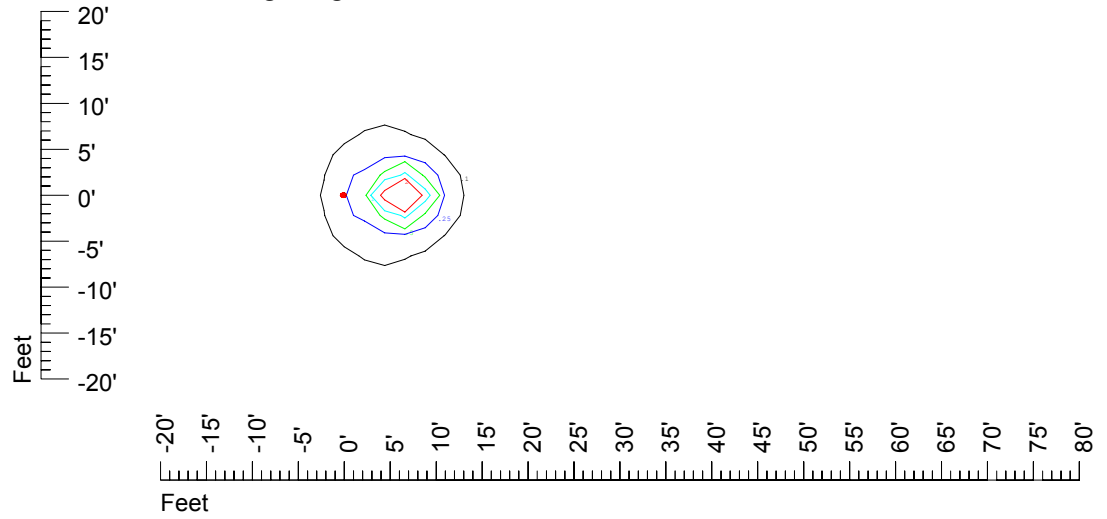

Isoline values — 0.1 fc — 0.25 fc — 0.5 fc — 1.0 fc — 2.0 fc

Mounting height 7' Tilt 0°

Mounting height 7' Tilt 30°

Mounting height 7' Tilt 15°

Mounting height 7' Tilt 45°

IES Photometric files C9292

Isoline template at 9' mounting height

Isoline values — 0.1 fc — 0.25 fc — 0.5 fc — 1.0 fc — 2.0 fc

Mounting height 9' Tilt 0°

Mounting height 9' Tilt 30°

Mounting height 9' Tilt 15°

Mounting height 9' Tilt 45°

IES Photometric files C9292

Isoline template at 11' mounting height

Isoline values — 0.1 fc — 0.25 fc — 0.5 fc — 1.0 fc — 2.0 fc

Mounting height 11' Tilt 0°

Mounting height 11' Tilt 30°

Mounting height 11' Tilt 15°

Mounting height 11' Tilt 45°

IES Photometric files C9292

Isoline template at 15' mounting height