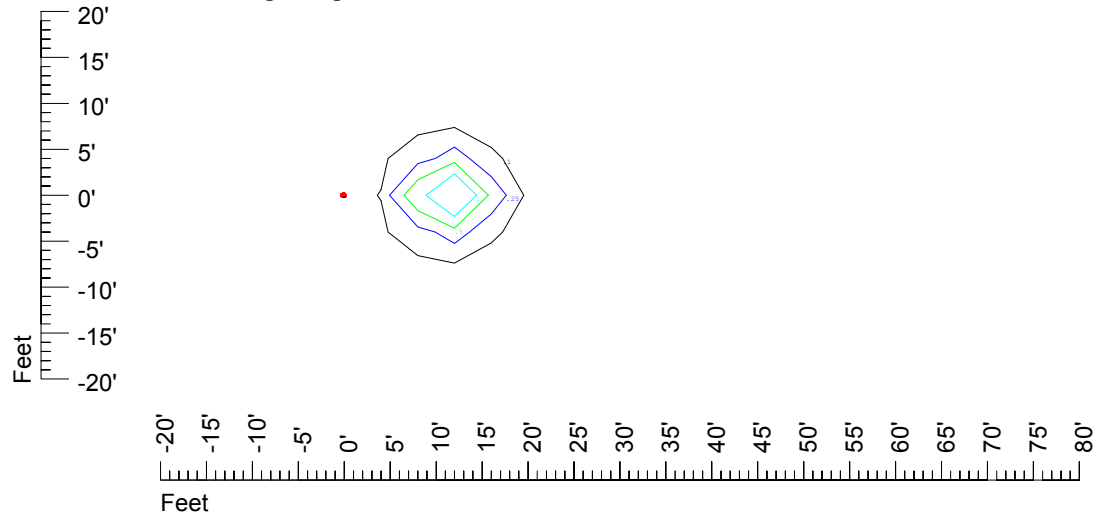

Mounting height 20' Tilt 30°