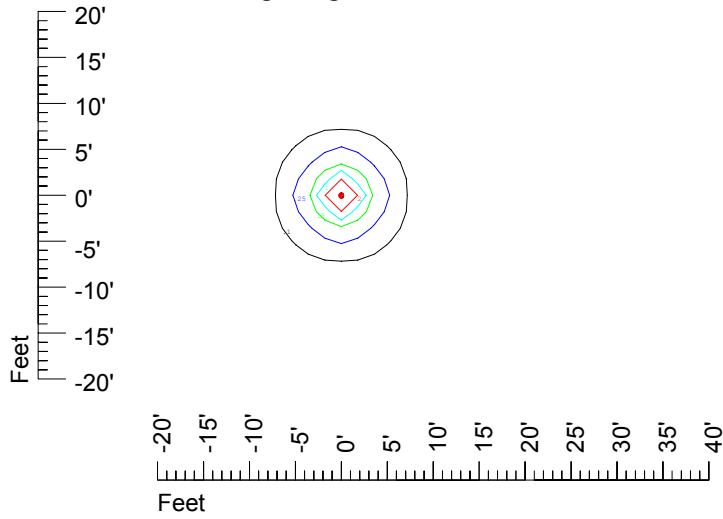

IES File: C9292

Lighting level in fc / Distance in feet

Vertical plan 0° to 180°
Horizontal plan 0°

— 2 fc — 1 fc — 0.5 fc — 0.25 fc — 0.1 fc

IES Photometric files C9292

Isoline template at 7' mounting height

Isoline values — 0.1 fc — 0.25 fc — 0.5 fc — 1.0 fc — 2.0 fc

Mounting height 7' Tilt 0°

Mounting height 7' Tilt 30°

Mounting height 7' Tilt 15°

Mounting height 7' Tilt 45°

IES Photometric files C9292

Isoline template at 9' mounting height

Isoline values — 0.1 fc — 0.25 fc — 0.5 fc — 1.0 fc — 2.0 fc

Mounting height 9' Tilt 0°

Mounting height 9' Tilt 30°

Mounting height 9' Tilt 15°

Mounting height 9' Tilt 45°

IES Photometric files C9292

Isoline template at 11' mounting height

Isoline values — 0.1 fc — 0.25 fc — 0.5 fc — 1.0 fc — 2.0 fc

Mounting height 11' Tilt 0°

Mounting height 11' Tilt 30°

Mounting height 11' Tilt 15°

Mounting height 11' Tilt 45°

IES Photometric files C9292

Isoline template at 15' mounting height