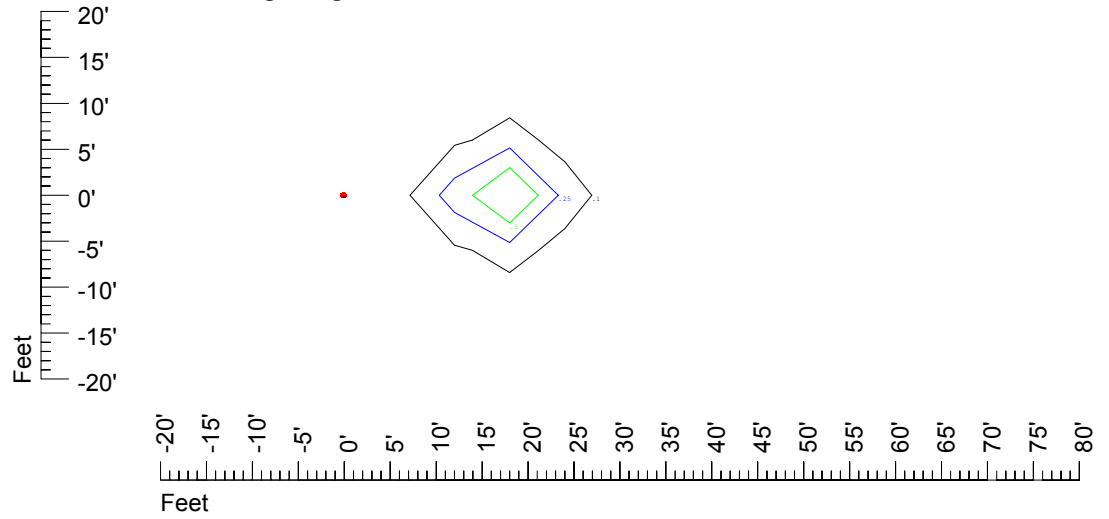

Mounting height 30' Tilt 30°