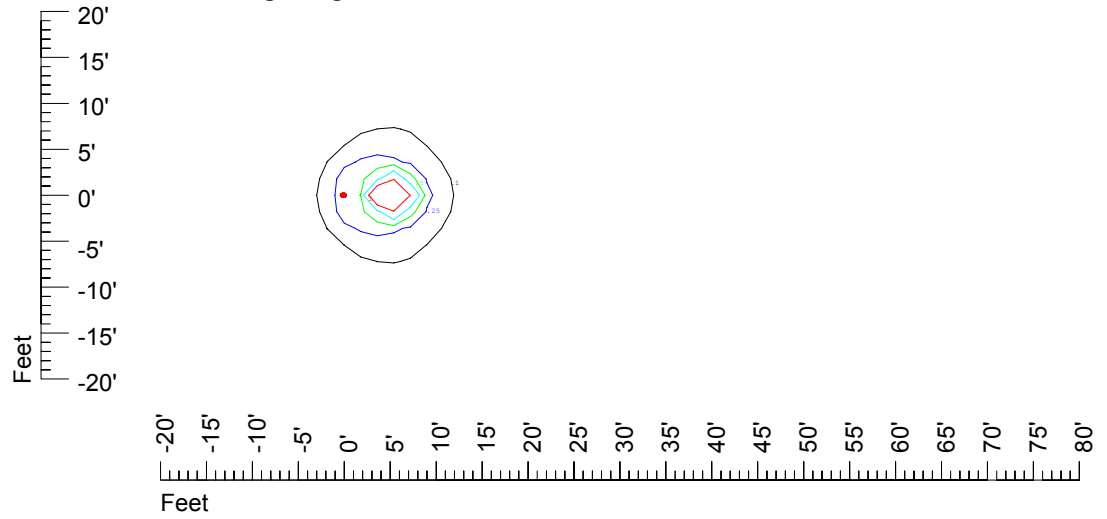

Isoline values — 0.1 fc — 0.25 fc — 0.5 fc — 1.0 fc — 2.0 fc

Mounting height 7' Tilt 0°

Mounting height 7' Tilt 30°

Mounting height 7' Tilt 15°

Mounting height 7' Tilt 45°

IES Photometric files C9292

Isoline template at 9' mounting height

Isoline values — 0.1 fc — 0.25 fc — 0.5 fc — 1.0 fc — 2.0 fc

Mounting height 9' Tilt 0°

Mounting height 9' Tilt 30°

Mounting height 9' Tilt 15°

Mounting height 9' Tilt 45°

IES Photometric files C9292

Isoline template at 11' mounting height