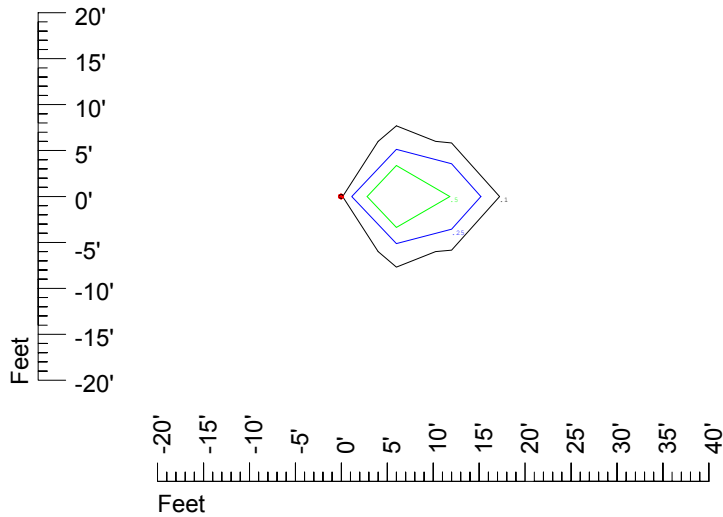

Isoline values — 0.1 fc — 0.25 fc — 0.5 fc — 1.0 fc — 2.0 fc

Mounting height 7' Tilt 0°

Mounting height 7' Tilt 30°

Mounting height 7' Tilt 15°

Mounting height 7' Tilt 45°

IES Photometric files C9292

Isoline template at 9' mounting height

Isoline values — 0.1 fc — 0.25 fc — 0.5 fc — 1.0 fc — 2.0 fc

Mounting height 20' Tilt 0°

Mounting height 20' Tilt 30°

Mounting height 20' Tilt 15°

Mounting height 20' Tilt 45°

IES Photometric files C9292

Isoline template at 25' mounting height

Isoline values — 0.1 fc — 0.25 fc — 0.5 fc — 1.0 fc — 2.0 fc

Mounting height 25' Tilt 0°

Mounting height 25' Tilt 30°

Mounting height 25' Tilt 15°

Mounting height 25' Tilt 45°

IES Photometric files C9292

Isoline template at 30' mounting height

Isoline values — 0.1 fc — 0.25 fc — 0.5 fc — 1.0 fc — 2.0 fc

Mounting height 30' Tilt 0°

Mounting height 30' Tilt 30°

Mounting height 30' Tilt 15°

Mounting height 30' Tilt 45°