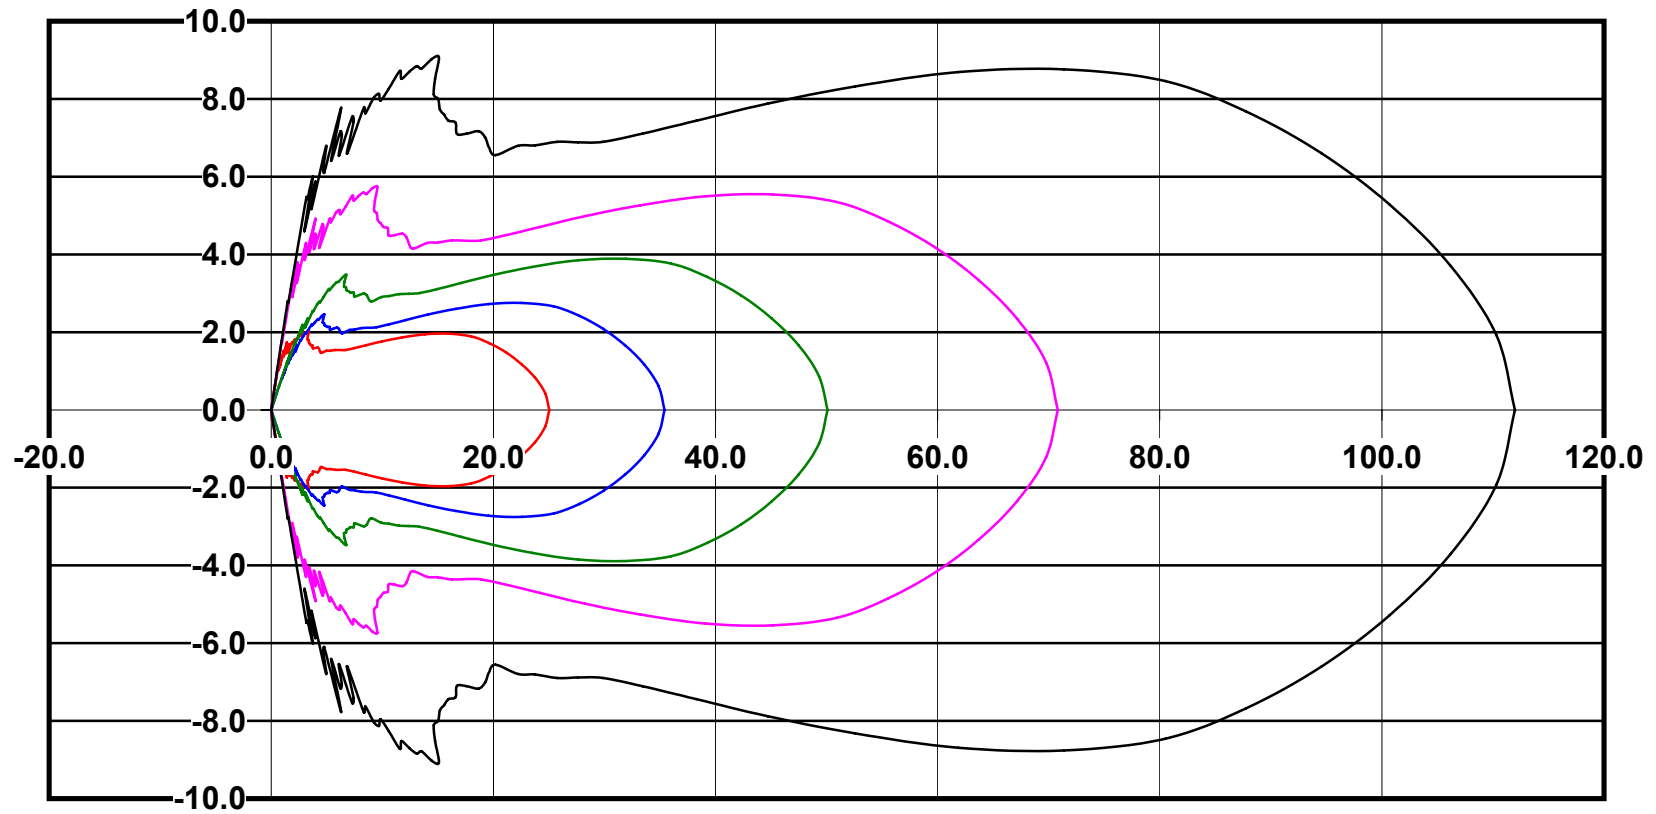

IES File: C9292

Lighting level in fc / Distance in feet

Vertical plan 0° to 180°
Horizontal plan 0°

— 2 fc — 1 fc — 0.5 fc — 0.25 fc — 0.1 fc

IES Photometric files C9292

Isoline template at 7' mounting height

Isoline values — 0.1 fc — 0.25 fc — 0.5 fc — 1.0 fc — 2.0 fc

Mounting height 7' Tilt 0°

Mounting height 7' Tilt 30°

Mounting height 7' Tilt 15°

Mounting height 7' Tilt 45°

IES Photometric files C9292

Isoline template at 9' mounting height

Isoline values — 0.1 fc — 0.25 fc — 0.5 fc — 1.0 fc — 2.0 fc

Mounting height 9' Tilt 0°

Mounting height 9' Tilt 30°

Mounting height 9' Tilt 15°

Mounting height 9' Tilt 45°

IES Photometric files C9292

Isoline template at 11' mounting height