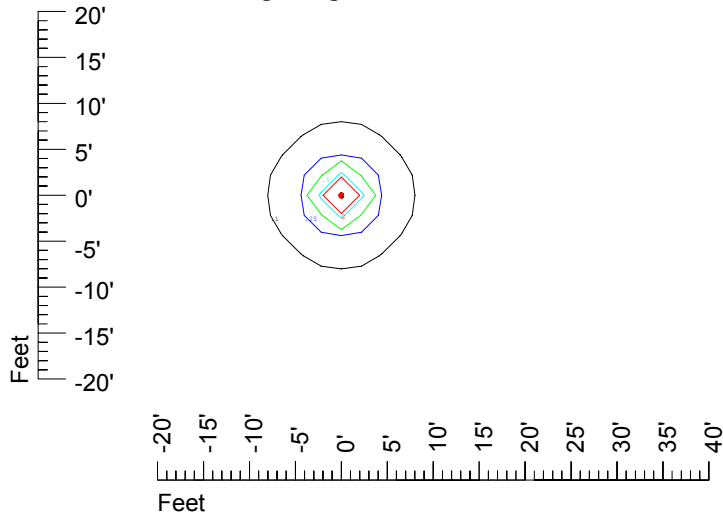

Isoline values — 0.1 fc — 0.25 fc — 0.5 fc — 1.0 fc — 2.0 fc

Mounting height 7' Tilt 0°

Mounting height 7' Tilt 30°

Mounting height 7' Tilt 15°

Mounting height 7' Tilt 45°

IES Photometric files C9292

Isoline template at 9' mounting height

Isoline values — 0.1 fc — 0.25 fc — 0.5 fc — 1.0 fc — 2.0 fc

Mounting height 9' Tilt 0°

Mounting height 9' Tilt 30°

Mounting height 9' Tilt 15°

Mounting height 9' Tilt 45°

IES Photometric files C9292

Isoline template at 11' mounting height

Isoline values — 0.1 fc — 0.25 fc — 0.5 fc — 1.0 fc — 2.0 fc

Mounting height 11' Tilt 0°

Mounting height 11' Tilt 30°

Mounting height 11' Tilt 15°

Mounting height 11' Tilt 45°

IES Photometric files C9292

Isoline template at 15' mounting height