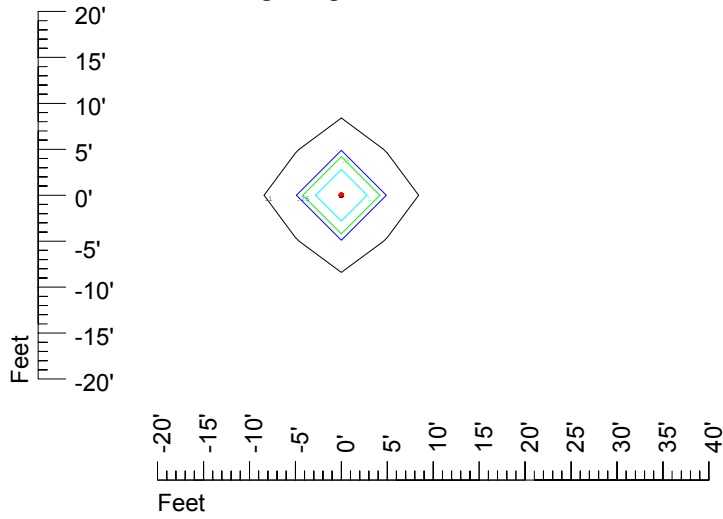

Isoline values — 0.1 fc — 0.25 fc — 0.5 fc — 1.0 fc — 2.0 fc

Mounting height 25' Tilt 0°