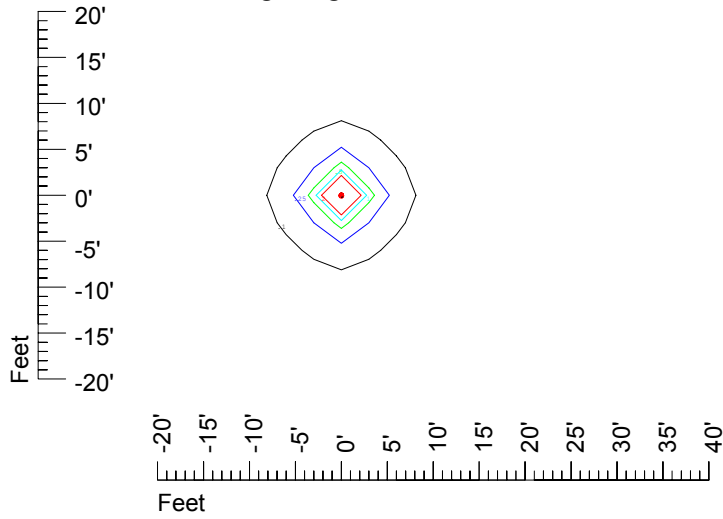

Isoline values — 0.1 fc — 0.25 fc — 0.5 fc — 1.0 fc — 2.0 fc

Mounting height 7' Tilt 0°

Mounting height 7' Tilt 30°

Mounting height 7' Tilt 15°

Mounting height 7' Tilt 45°

IES Photometric files C9292

Isoline template at 9' mounting height

Isoline values — 0.1 fc — 0.25 fc — 0.5 fc — 1.0 fc — 2.0 fc

Mounting height 9' Tilt 0°

Mounting height 9' Tilt 30°

Mounting height 9' Tilt 15°

Mounting height 9' Tilt 45°

IES Photometric files C9292

Isoline template at 11' mounting height

Isoline values — 0.1 fc — 0.25 fc — 0.5 fc — 1.0 fc — 2.0 fc

Mounting height 11' Tilt 0°

Mounting height 11' Tilt 30°

Mounting height 11' Tilt 15°

Mounting height 11' Tilt 45°

IES Photometric files C9292

Isoline template at 15' mounting height

Isoline values — 0.1 fc — 0.25 fc — 0.5 fc — 1.0 fc — 2.0 fc

Mounting height 15' Tilt 0°

Mounting height 15' Tilt 30°

Mounting height 15' Tilt 15°

Mounting height 15' Tilt 45°

IES Photometric files C9292

Isoline template at 20' mounting height