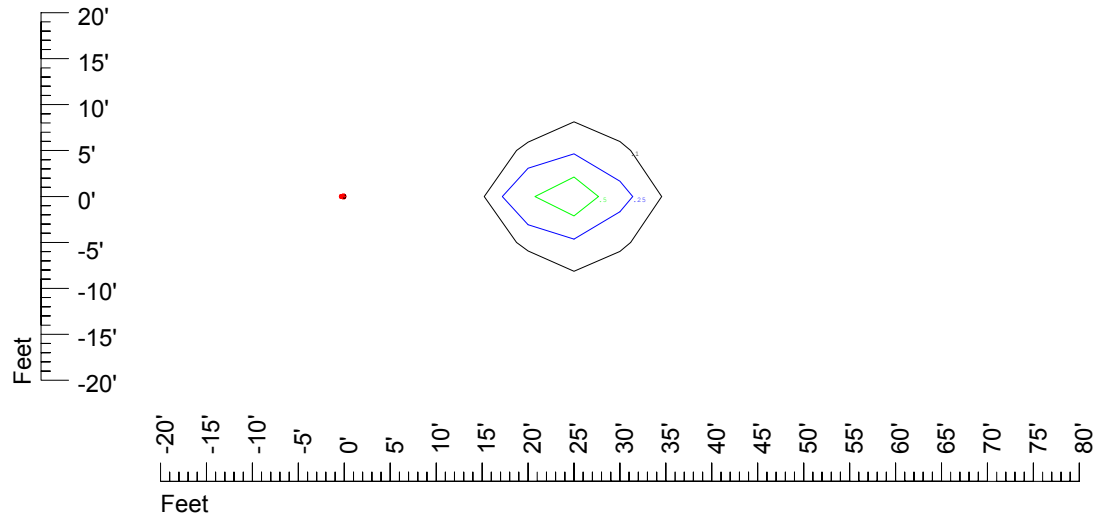

Isoline values — 0.1 fc — 0.25 fc — 0.5 fc — 1.0 fc — 2.0 fc

Mounting height 15' Tilt 0°

Mounting height 15' Tilt 30°

Mounting height 15' Tilt 15°

Mounting height 15' Tilt 45°

IES Photometric files C9292

Isoline template at 20' mounting height

Isoline values — 0.1 fc — 0.25 fc — 0.5 fc — 1.0 fc — 2.0 fc

Mounting height 20' Tilt 0°

Mounting height 20' Tilt 30°

Mounting height 20' Tilt 15°

Mounting height 20' Tilt 45°

IES Photometric files C9292

Isoline template at 25' mounting height

Isoline values — 0.1 fc — 0.25 fc — 0.5 fc — 1.0 fc — 2.0 fc

Mounting height 25' Tilt 0°

Mounting height 25' Tilt 30°

Mounting height 25' Tilt 15°

Mounting height 25' Tilt 45°

IES Photometric files C9292

Isoline template at 30' mounting height

Isoline values — 0.1 fc — 0.25 fc — 0.5 fc — 1.0 fc — 2.0 fc

Mounting height 30' Tilt 0°

Mounting height 30' Tilt 30°

Mounting height 30' Tilt 15°

Mounting height 30' Tilt 45°