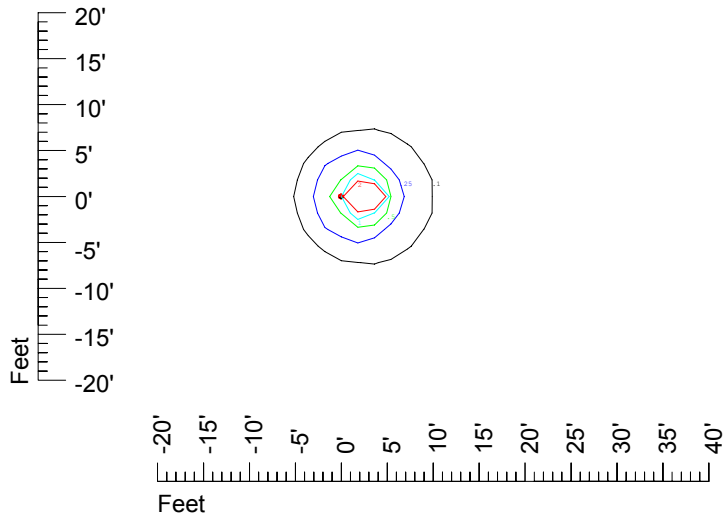

Isoline values — 0.1 fc — 0.25 fc — 0.5 fc — 1.0 fc — 2.0 fc

Mounting height 7' Tilt 0°

Mounting height 7' Tilt 30°

Mounting height 7' Tilt 15°

Mounting height 7' Tilt 45°

IES Photometric files C9292

Isoline template at 9' mounting height

Isoline values — 0.1 fc — 0.25 fc — 0.5 fc — 1.0 fc — 2.0 fc

Mounting height 9' Tilt 0°

Mounting height 9' Tilt 30°

Mounting height 9' Tilt 15°

Mounting height 9' Tilt 45°

IES Photometric files C9292

Isoline template at 11' mounting height

Isoline values — 0.1 fc — 0.25 fc — 0.5 fc — 1.0 fc — 2.0 fc

Mounting height 11' Tilt 0°

Mounting height 11' Tilt 30°

Mounting height 11' Tilt 15°

Mounting height 11' Tilt 45°

IES Photometric files C9292

Isoline template at 15' mounting height

Isoline values — 0.1 fc — 0.25 fc — 0.5 fc — 1.0 fc — 2.0 fc

Mounting height 15' Tilt 0°

Mounting height 15' Tilt 30°

Mounting height 15' Tilt 15°

Mounting height 15' Tilt 45°

IES Photometric files C9292

Isoline template at 20' mounting height