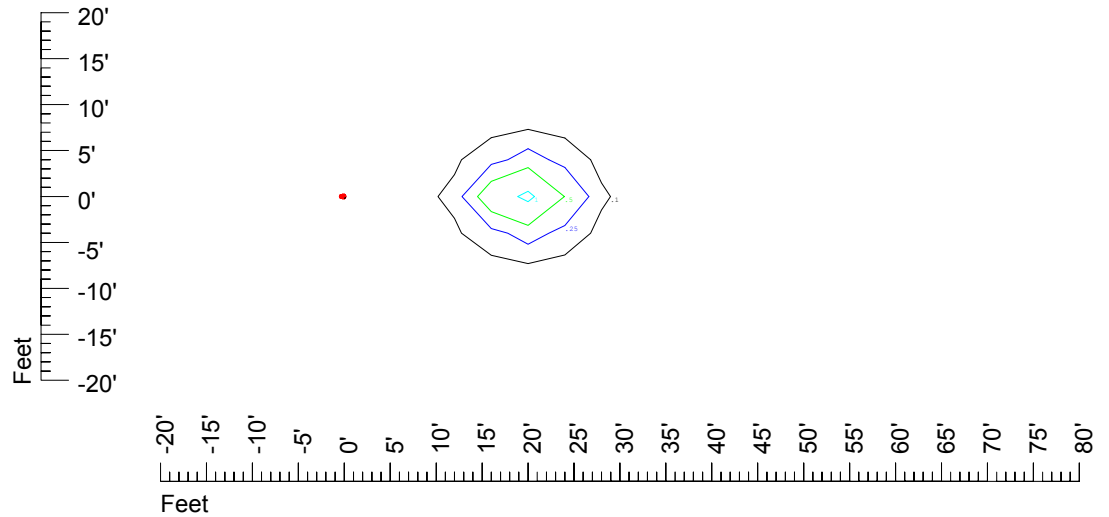

Isoline values — 0.1 fc — 0.25 fc — 0.5 fc — 1.0 fc — 2.0 fc

Mounting height 15' Tilt 0°

Mounting height 15' Tilt 30°

Mounting height 15' Tilt 15°

Mounting height 15' Tilt 45°

IES Photometric files C9292

Isoline template at 20' mounting height

Isoline values — 0.1 fc — 0.25 fc — 0.5 fc — 1.0 fc — 2.0 fc

Mounting height 20' Tilt 0°

Mounting height 20' Tilt 30°

Mounting height 20' Tilt 15°

Mounting height 20' Tilt 45°

IES Photometric files C9292

Isoline template at 25' mounting height

Isoline values — 0.1 fc — 0.25 fc — 0.5 fc — 1.0 fc — 2.0 fc

Mounting height 25' Tilt 0°

Mounting height 25' Tilt 30°

Mounting height 25' Tilt 15°

Mounting height 25' Tilt 45°

IES Photometric files C9292

Isoline template at 30' mounting height