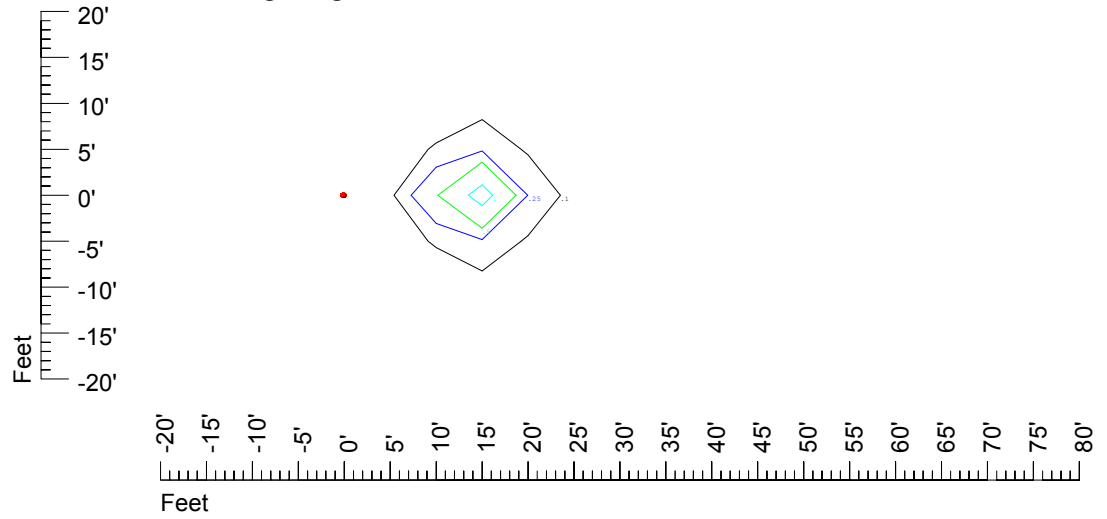

Mounting height 25' Tilt 30°