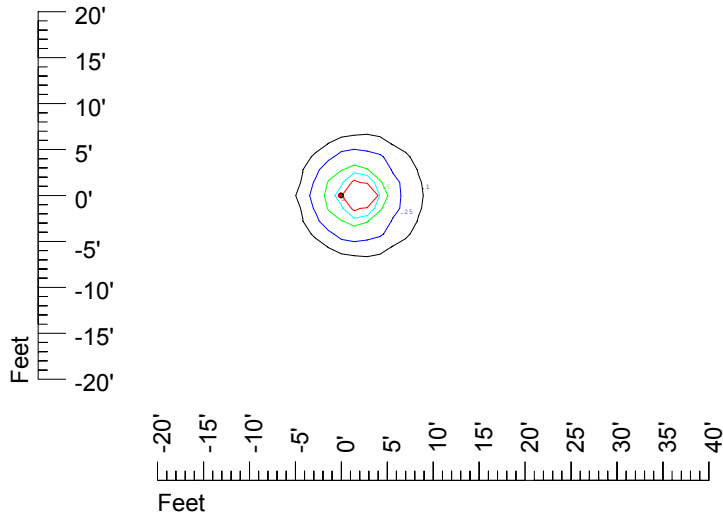

IES File: C9292

Lighting level in fc / Distance in feet

Vertical plan 0° to 180°
Horizontal plan 0°

— 2 fc — 1 fc — 0.5 fc — 0.25 fc — 0.1 fc

IES Photometric files C9292

Isoline template at 7' mounting height

Isoline values — 0.1 fc — 0.25 fc — 0.5 fc — 1.0 fc — 2.0 fc

Mounting height 7' Tilt 0°

Mounting height 7' Tilt 30°

Mounting height 7' Tilt 15°

Mounting height 7' Tilt 45°

IES Photometric files C9292

Isoline template at 9' mounting height

Isoline values — 0.1 fc — 0.25 fc — 0.5 fc — 1.0 fc — 2.0 fc

Mounting height 9' Tilt 0°

Mounting height 9' Tilt 30°

Mounting height 9' Tilt 15°

Mounting height 9' Tilt 45°

IES Photometric files C9292

Isoline template at 11' mounting height

Isoline values — 0.1 fc — 0.25 fc — 0.5 fc — 1.0 fc — 2.0 fc

Mounting height 11' Tilt 0°

Mounting height 11' Tilt 30°

Mounting height 11' Tilt 15°

Mounting height 11' Tilt 45°

IES Photometric files C9292

Isoline template at 15' mounting height