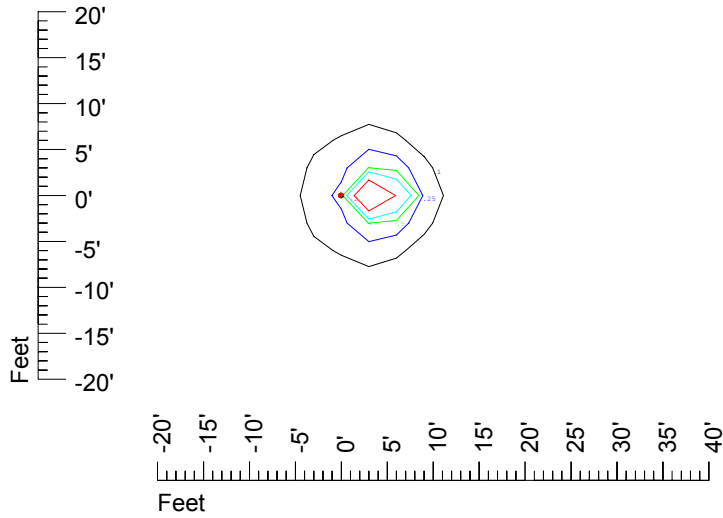

Isoline values — 0.1 fc — 0.25 fc — 0.5 fc — 1.0 fc — 2.0 fc

Mounting height 7' Tilt 0°

Mounting height 7' Tilt 30°

Mounting height 7' Tilt 15°

Mounting height 7' Tilt 45°

IES Photometric files C9292

Isoline template at 9' mounting height

Isoline values — 0.1 fc — 0.25 fc — 0.5 fc — 1.0 fc — 2.0 fc

Mounting height 11' Tilt 0°

Mounting height 11' Tilt 30°

Mounting height 11' Tilt 15°

Mounting height 11' Tilt 45°

IES Photometric files C9292

Isoline template at 15' mounting height

Isoline values — 0.1 fc — 0.25 fc — 0.5 fc — 1.0 fc — 2.0 fc

Mounting height 15' Tilt 0°

Mounting height 15' Tilt 30°

Mounting height 15' Tilt 15°

Mounting height 15' Tilt 45°

IES Photometric files C9292

Isoline template at 20' mounting height

Isoline values — 0.1 fc — 0.25 fc — 0.5 fc — 1.0 fc — 2.0 fc

Mounting height 20' Tilt 0°

Mounting height 20' Tilt 30°

Mounting height 20' Tilt 15°

Mounting height 20' Tilt 45°

IES Photometric files C9292

Isoline template at 25' mounting height