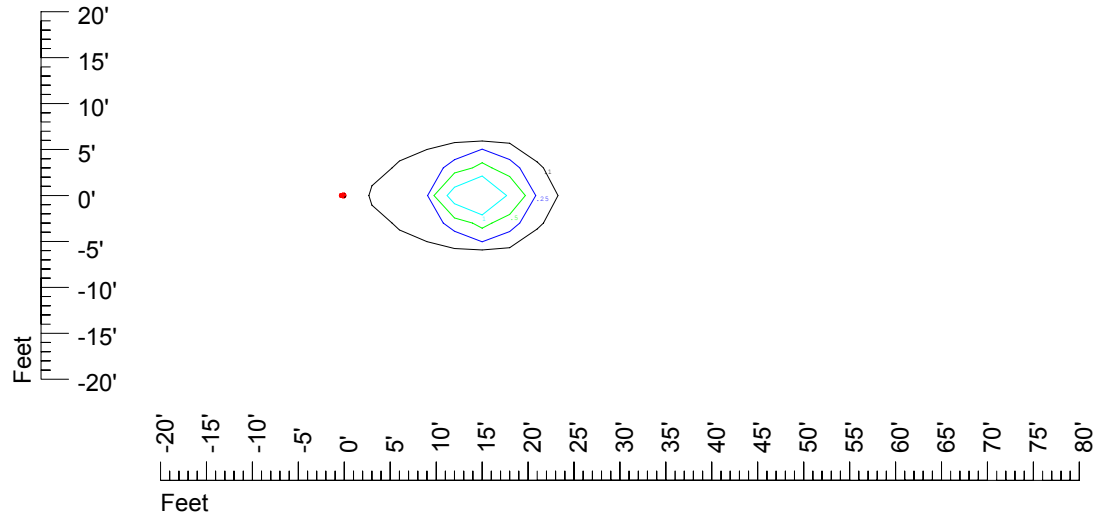

Isoline values — 0.1 fc — 0.25 fc — 0.5 fc — 1.0 fc — 2.0 fc

Mounting height 11' Tilt 0°

Mounting height 11' Tilt 30°

Mounting height 11' Tilt 15°

Mounting height 11' Tilt 45°

IES Photometric files C9292

Isoline template at 15' mounting height

Isoline values — 0.1 fc — 0.25 fc — 0.5 fc — 1.0 fc — 2.0 fc

Mounting height 15' Tilt 0°

Mounting height 15' Tilt 30°

Mounting height 15' Tilt 15°

Mounting height 15' Tilt 45°

IES Photometric files C9292

Isoline template at 20' mounting height

Isoline values — 0.1 fc — 0.25 fc — 0.5 fc — 1.0 fc — 2.0 fc

Mounting height 20' Tilt 0°

Mounting height 20' Tilt 30°

Mounting height 20' Tilt 15°

Mounting height 20' Tilt 45°

IES Photometric files C9292

Isoline template at 25' mounting height