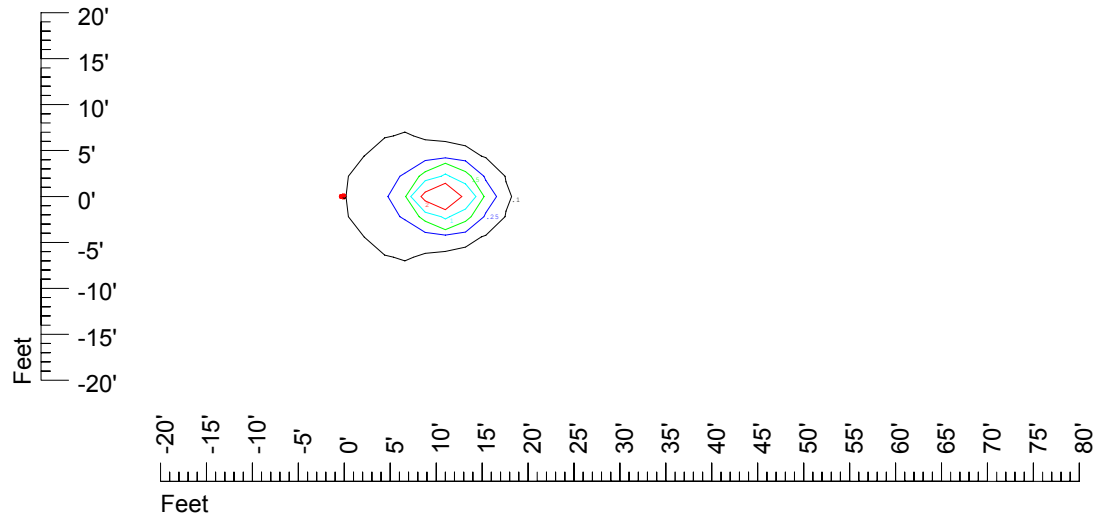

Isoline values — 0.1 fc — 0.25 fc — 0.5 fc — 1.0 fc — 2.0 fc

Mounting height 9' Tilt 0°

Mounting height 9' Tilt 30°

Mounting height 9' Tilt 15°

Mounting height 9' Tilt 45°

IES Photometric files C9292

Isoline template at 11' mounting height

Isoline values — 0.1 fc — 0.25 fc — 0.5 fc — 1.0 fc — 2.0 fc

Mounting height 11' Tilt 0°

Mounting height 11' Tilt 30°

Mounting height 11' Tilt 15°

Mounting height 11' Tilt 45°

IES Photometric files C9292

Isoline template at 15' mounting height

Isoline values — 0.1 fc — 0.25 fc — 0.5 fc — 1.0 fc — 2.0 fc

Mounting height 15' Tilt 0°

Mounting height 15' Tilt 30°

Mounting height 15' Tilt 15°

Mounting height 15' Tilt 45°

IES Photometric files C9292

Isoline template at 20' mounting height