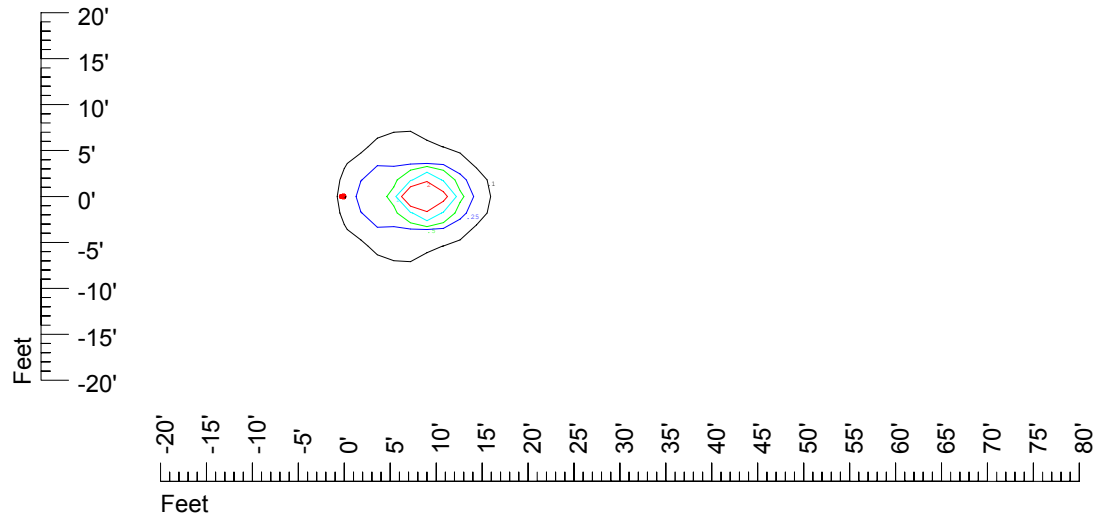

Isoline values — 0.1 fc — 0.25 fc — 0.5 fc — 1.0 fc — 2.0 fc

Mounting height 7' Tilt 0°

Mounting height 7' Tilt 30°

Mounting height 7' Tilt 15°

Mounting height 7' Tilt 45°

IES Photometric files C9292

Isoline template at 9' mounting height

Isoline values — 0.1 fc — 0.25 fc — 0.5 fc — 1.0 fc — 2.0 fc

Mounting height 9' Tilt 0°

Mounting height 9' Tilt 30°

Mounting height 9' Tilt 15°

Mounting height 9' Tilt 45°

IES Photometric files C9292

Isoline template at 11' mounting height

Isoline values — 0.1 fc — 0.25 fc — 0.5 fc — 1.0 fc — 2.0 fc

Mounting height 11' Tilt 0°

Mounting height 11' Tilt 30°

Mounting height 11' Tilt 15°

Mounting height 11' Tilt 45°

IES Photometric files C9292

Isoline template at 15' mounting height