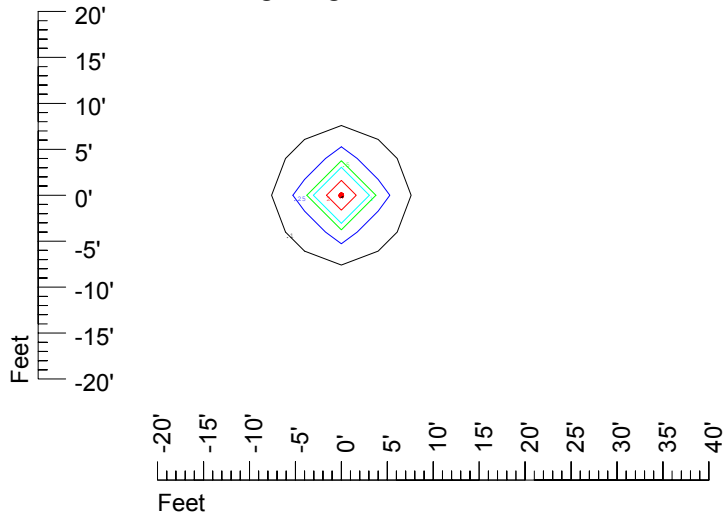

Isoline values — 0.1 fc — 0.25 fc — 0.5 fc — 1.0 fc — 2.0 fc

Mounting height 7' Tilt 0°

Mounting height 7' Tilt 30°

Mounting height 7' Tilt 15°

Mounting height 7' Tilt 45°

IES Photometric files C9292

Isoline template at 9' mounting height

Isoline values — 0.1 fc — 0.25 fc — 0.5 fc — 1.0 fc — 2.0 fc

Mounting height 11' Tilt 0°

Mounting height 11' Tilt 30°

Mounting height 11' Tilt 15°

Mounting height 11' Tilt 45°

IES Photometric files C9292

Isoline template at 15' mounting height

Isoline values — 0.1 fc — 0.25 fc — 0.5 fc — 1.0 fc — 2.0 fc

Mounting height 15' Tilt 0°

Mounting height 15' Tilt 30°

Mounting height 15' Tilt 15°

Mounting height 15' Tilt 45°

IES Photometric files C9292

Isoline template at 20' mounting height

Isoline values — 0.1 fc — 0.25 fc — 0.5 fc — 1.0 fc — 2.0 fc

Mounting height 20' Tilt 0°

Mounting height 20' Tilt 30°

Mounting height 20' Tilt 15°

Mounting height 20' Tilt 45°

IES Photometric files C9292

Isoline template at 25' mounting height