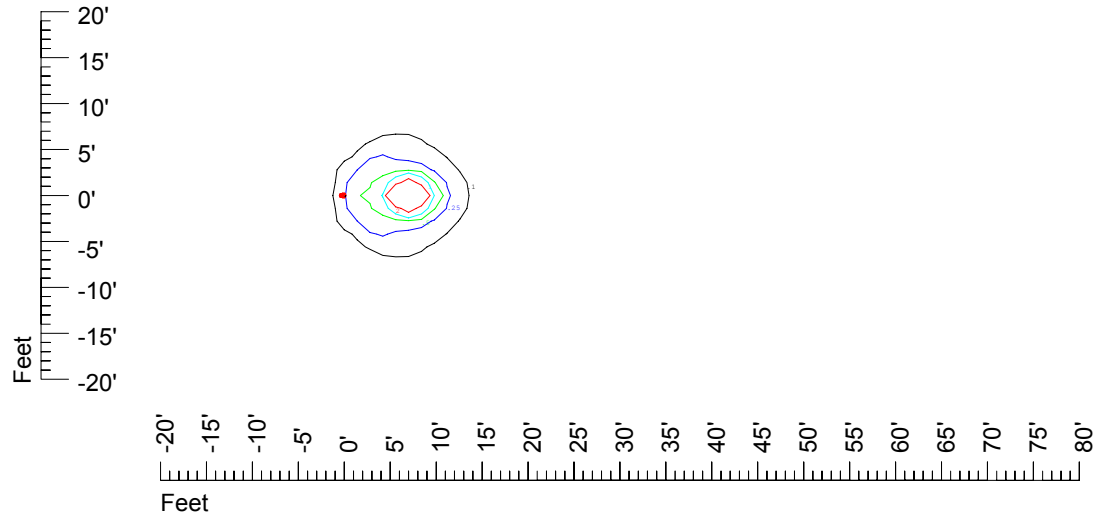

IES File: C9292

Lighting level in fc / Distance in feet

Vertical plan 0° to 180°
Horizontal plan 0°

— 2 fc — 1 fc — 0.5 fc — 0.25 fc — 0.1 fc

IES Photometric files C9292

Isoline template at 7' mounting height

Isoline values — 0.1 fc — 0.25 fc — 0.5 fc — 1.0 fc — 2.0 fc

Mounting height 7' Tilt 0°

Mounting height 7' Tilt 30°

Mounting height 7' Tilt 15°

Mounting height 7' Tilt 45°

IES Photometric files C9292

Isoline template at 9' mounting height

Isoline values — 0.1 fc — 0.25 fc — 0.5 fc — 1.0 fc — 2.0 fc

Mounting height 9' Tilt 0°

Mounting height 9' Tilt 30°

Mounting height 9' Tilt 15°

Mounting height 9' Tilt 45°

IES Photometric files C9292

Isoline template at 11' mounting height