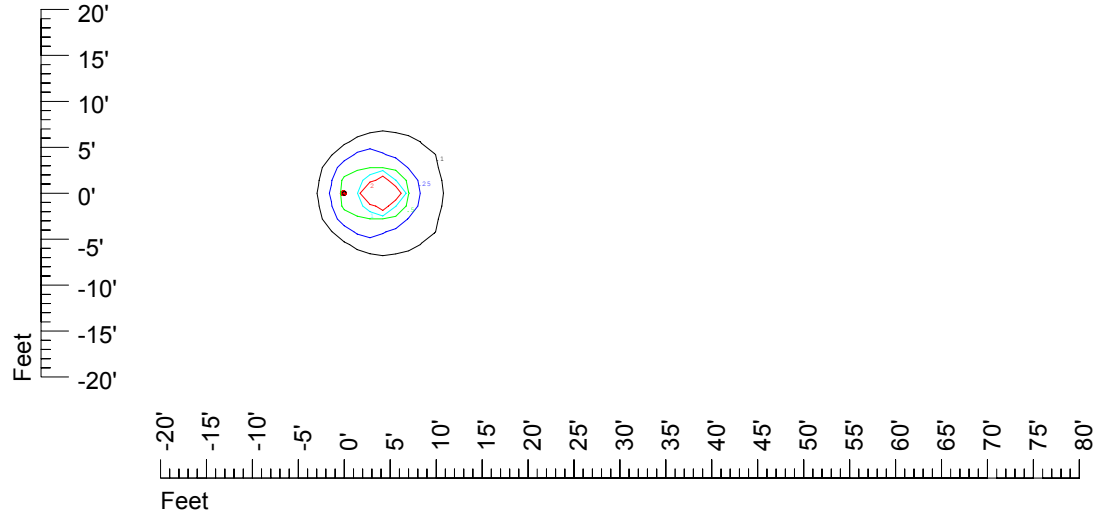

IES File: C9292

Lighting level in fc / Distance in feet

Vertical plan 0° to 180°
Horizontal plan 0°

— 2 fc — 1 fc — 0.5 fc — 0.25 fc — 0.1 fc

IES Photometric files C9292

Isoline template at 7' mounting height

Isoline values — 0.1 fc — 0.25 fc — 0.5 fc — 1.0 fc — 2.0 fc

Mounting height 7' Tilt 0°

Mounting height 7' Tilt 30°

Mounting height 7' Tilt 15°

Mounting height 7' Tilt 45°

IES Photometric files C9292

Isoline template at 9' mounting height

Isoline values — 0.1 fc — 0.25 fc — 0.5 fc — 1.0 fc — 2.0 fc

Mounting height 9' Tilt 0°

Mounting height 9' Tilt 30°

Mounting height 9' Tilt 15°

Mounting height 9' Tilt 45°

IES Photometric files C9292

Isoline template at 11' mounting height