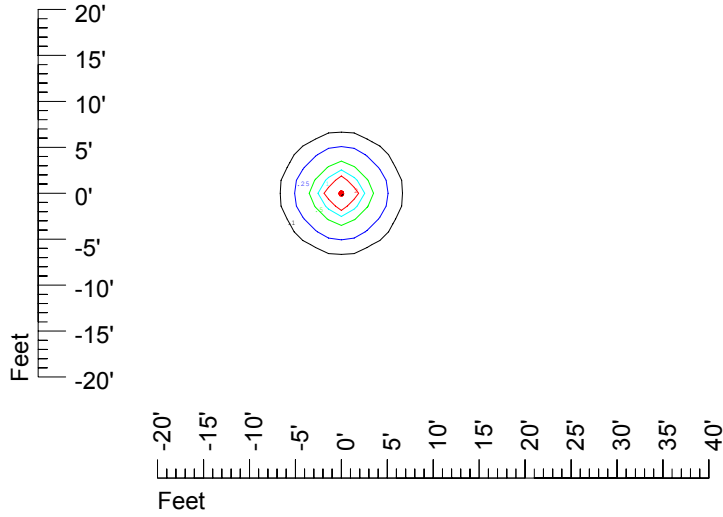

IES File: C9292

Lighting level in fc / Distance in feet

Vertical plan 0° to 180°
Horizontal plan 0°

— 2 fc — 1 fc — 0.5 fc — 0.25 fc — 0.1 fc

IES Photometric files C9292

Isoline template at 7' mounting height

Isoline values — 0.1 fc — 0.25 fc — 0.5 fc — 1.0 fc — 2.0 fc

Mounting height 7' Tilt 0°

Mounting height 7' Tilt 30°

Mounting height 7' Tilt 15°

Mounting height 7' Tilt 45°

IES Photometric files C9292

Isoline template at 9' mounting height

Isoline values — 0.1 fc — 0.25 fc — 0.5 fc — 1.0 fc — 2.0 fc

Mounting height 9' Tilt 0°

Mounting height 9' Tilt 30°

Mounting height 9' Tilt 15°

Mounting height 9' Tilt 45°

IES Photometric files C9292

Isoline template at 11' mounting height

Isoline values — 0.1 fc — 0.25 fc — 0.5 fc — 1.0 fc — 2.0 fc

Mounting height 11' Tilt 0°

Mounting height 11' Tilt 30°

Mounting height 11' Tilt 15°

Mounting height 11' Tilt 45°

IES Photometric files C9292

Isoline template at 15' mounting height