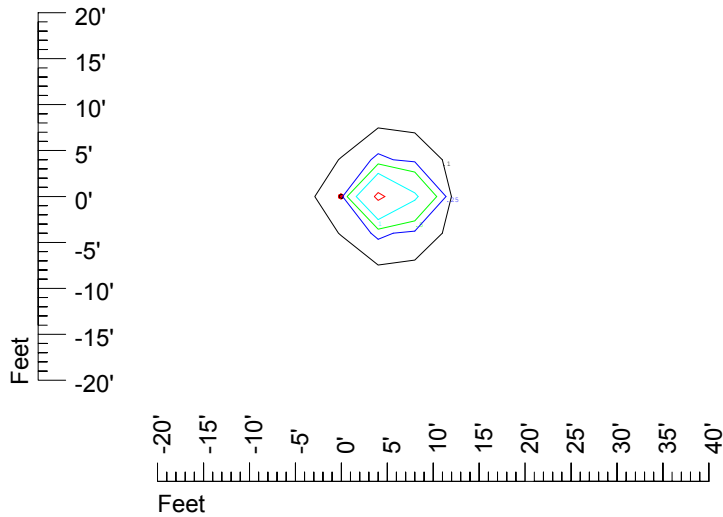

Isoline values — 0.1 fc — 0.25 fc — 0.5 fc — 1.0 fc — 2.0 fc

Mounting height 11' Tilt 0°

Mounting height 11' Tilt 30°

Mounting height 11' Tilt 15°

Mounting height 11' Tilt 45°

IES Photometric files C9292

Isoline template at 15' mounting height

Isoline values — 0.1 fc — 0.25 fc — 0.5 fc — 1.0 fc — 2.0 fc

Mounting height 15' Tilt 0°

Mounting height 15' Tilt 30°

Mounting height 15' Tilt 15°

Mounting height 15' Tilt 45°

IES Photometric files C9292

Isoline template at 20' mounting height

Isoline values — 0.1 fc — 0.25 fc — 0.5 fc — 1.0 fc — 2.0 fc

Mounting height 20' Tilt 0°

Mounting height 20' Tilt 30°

Mounting height 20' Tilt 15°

Mounting height 20' Tilt 45°

IES Photometric files C9292

Isoline template at 25' mounting height

Isoline values — 0.1 fc — 0.25 fc — 0.5 fc — 1.0 fc — 2.0 fc

Mounting height 25' Tilt 0°

Mounting height 25' Tilt 30°

Mounting height 25' Tilt 15°

Mounting height 25' Tilt 45°

IES Photometric files C9292

Isoline template at 30' mounting height