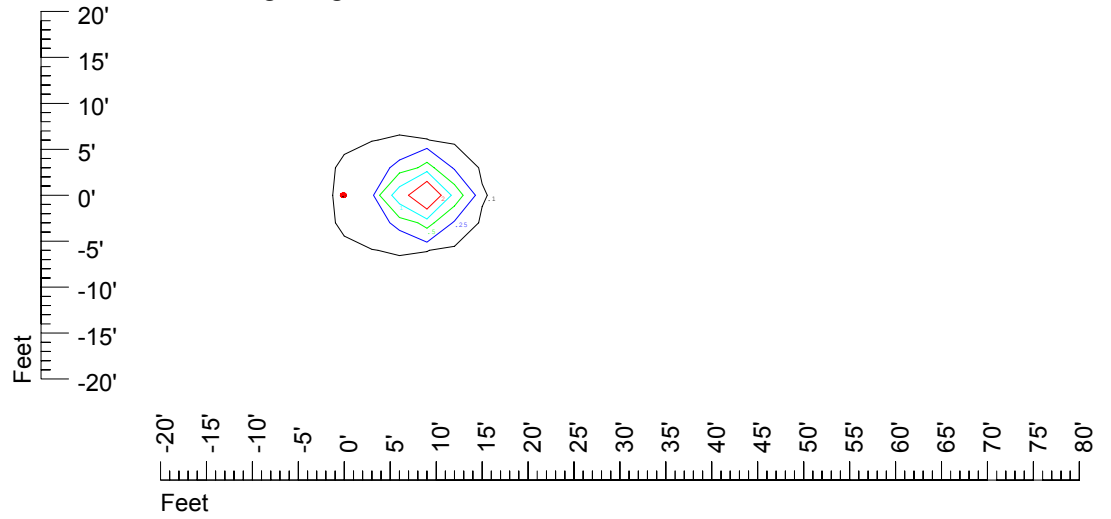

Mounting height 15' Tilt 30°