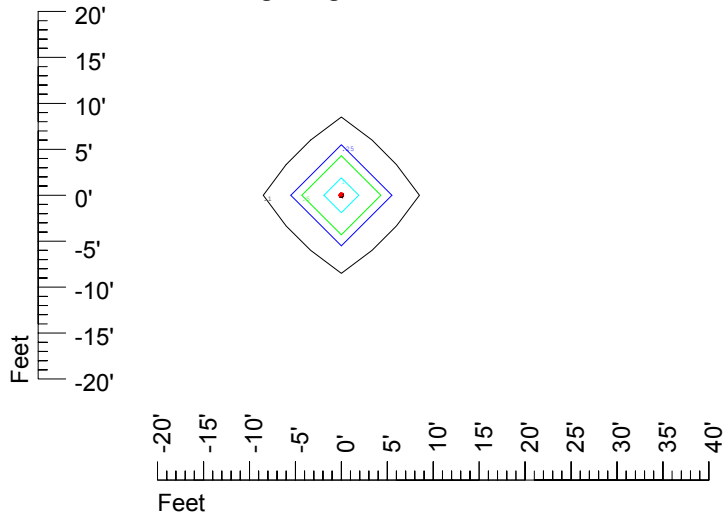

IES Photometric files C9292

Isoline template at 30' mounting height

Isoline values — 0.1 fc — 0.25 fc — 0.5 fc — 1.0 fc — 2.0 fc

Mounting height 30' Tilt 0°