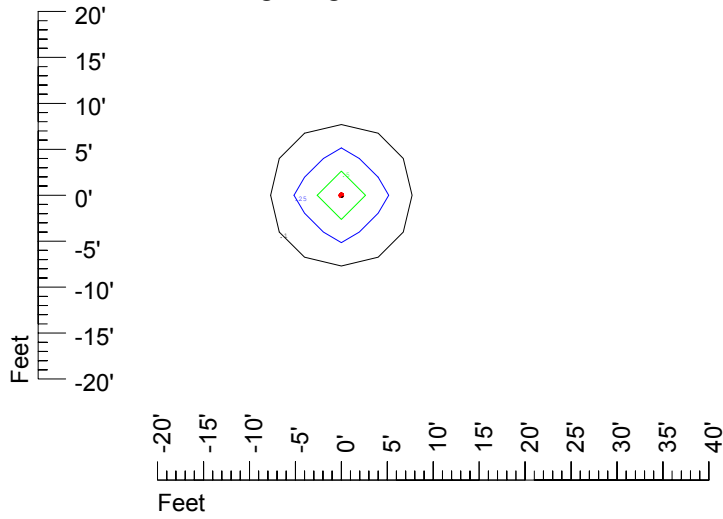

Mounting height 20' Tilt 15°

Isoline values — 0.1 fc — 0.25 fc — 0.5 fc — 1.0 fc — 2.0 fc

Mounting height 20' Tilt 0°