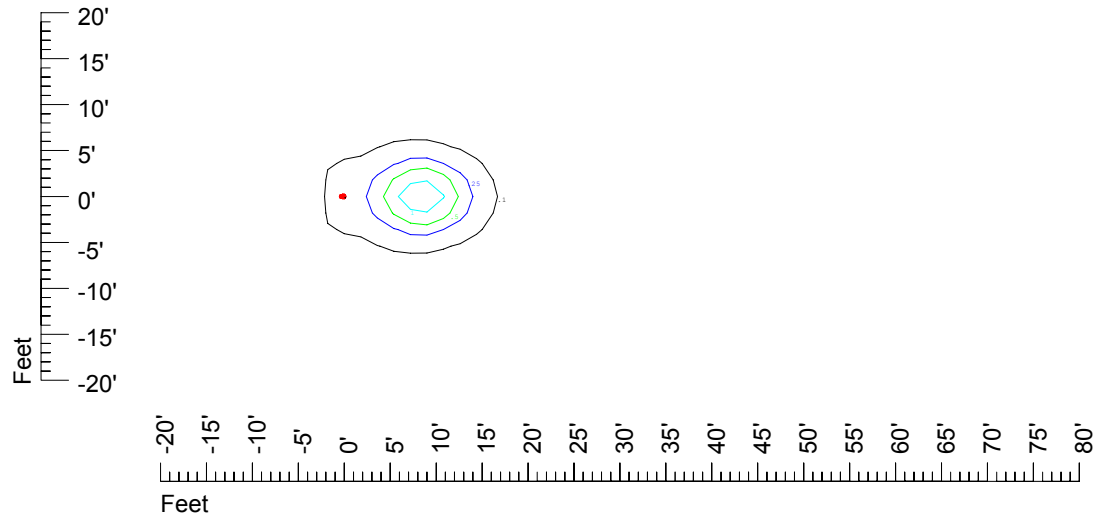

Isoline values — 0.1 fc — 0.25 fc — 0.5 fc — 1.0 fc — 2.0 fc

Mounting height 7' Tilt 0°

Mounting height 7' Tilt 30°

Mounting height 7' Tilt 15°

Mounting height 7' Tilt 45°

IES Photometric files C9291

Isoline template at 9' mounting height

Isoline values — 0.1 fc — 0.25 fc — 0.5 fc — 1.0 fc — 2.0 fc

Mounting height 9' Tilt 0°

Mounting height 9' Tilt 30°

Mounting height 9' Tilt 15°

Mounting height 9' Tilt 45°

IES Photometric files C9291

Isoline template at 11' mounting height

Isoline values — 0.1 fc — 0.25 fc — 0.5 fc — 1.0 fc — 2.0 fc

Mounting height 11' Tilt 0°

Mounting height 11' Tilt 30°

Mounting height 11' Tilt 15°

Mounting height 11' Tilt 45°

IES Photometric files C9291

Isoline template at 15' mounting height

Isoline values — 0.1 fc — 0.25 fc — 0.5 fc — 1.0 fc — 2.0 fc

Mounting height 20' Tilt 0°

Mounting height 20' Tilt 30°

Mounting height 20' Tilt 15°

Mounting height 20' Tilt 45°