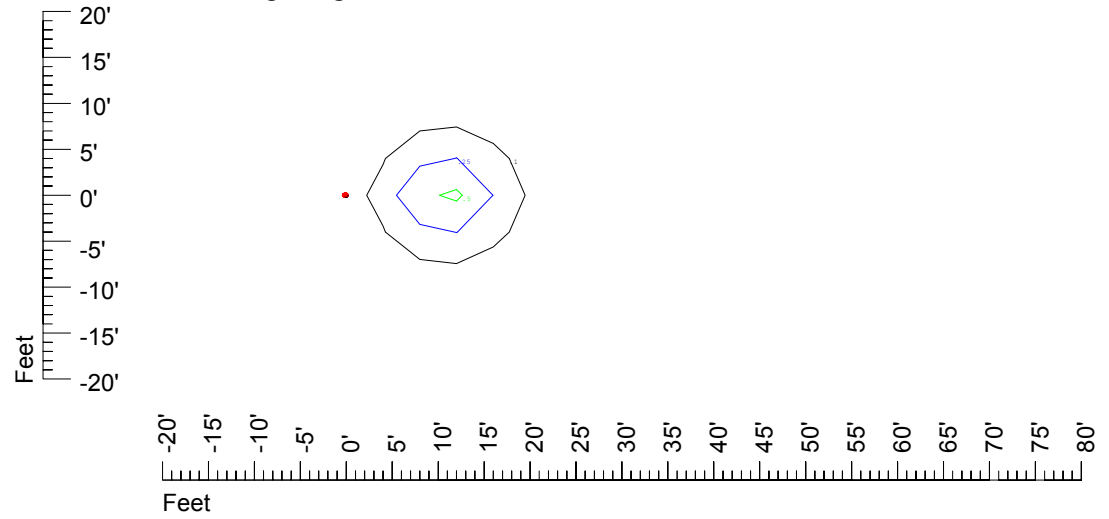

Isoline values — 0.1 fc — 0.25 fc — 0.5 fc — 1.0 fc — 2.0 fc

Mounting height 11' Tilt 0°

Mounting height 11' Tilt 30°

Mounting height 11' Tilt 15°

Mounting height 11' Tilt 45°

IES Photometric files C9291

Isoline template at 15' mounting height

Isoline values — 0.1 fc — 0.25 fc — 0.5 fc — 1.0 fc — 2.0 fc

Mounting height 15' Tilt 0°

Mounting height 15' Tilt 30°

Mounting height 15' Tilt 15°

Mounting height 15' Tilt 45°

IES Photometric files C9291

Isoline template at 20' mounting height

Isoline values — 0.1 fc — 0.25 fc — 0.5 fc — 1.0 fc — 2.0 fc

Mounting height 20' Tilt 0°

Mounting height 20' Tilt 30°

Mounting height 20' Tilt 15°

Mounting height 20' Tilt 45°