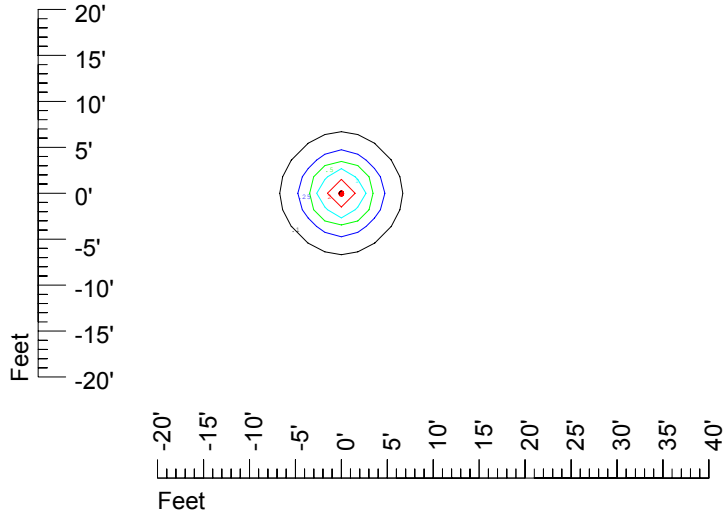

IES File: C9291

Lighting level in fc / Distance in feet

Vertical plan 0° to 180°
Horizontal plan 0°

— 2 fc — 1 fc — 0.5 fc — 0.25 fc — 0.1 fc

IES Photometric files C9291

Isoline template at 7' mounting height

Isoline values — 0.1 fc — 0.25 fc — 0.5 fc — 1.0 fc — 2.0 fc

Mounting height 7' Tilt 0°

Mounting height 7' Tilt 30°

Mounting height 7' Tilt 15°

Mounting height 7' Tilt 45°

IES Photometric files C9291

Isoline template at 9' mounting height

Isoline values — 0.1 fc — 0.25 fc — 0.5 fc — 1.0 fc — 2.0 fc

Mounting height 9' Tilt 0°

Mounting height 9' Tilt 30°

Mounting height 9' Tilt 15°

Mounting height 9' Tilt 45°

IES Photometric files C9291

Isoline template at 11' mounting height

Isoline values — 0.1 fc — 0.25 fc — 0.5 fc — 1.0 fc — 2.0 fc

Mounting height 11' Tilt 0°

Mounting height 11' Tilt 30°

Mounting height 11' Tilt 15°

Mounting height 11' Tilt 45°

IES Photometric files C9291

Isoline template at 15' mounting height