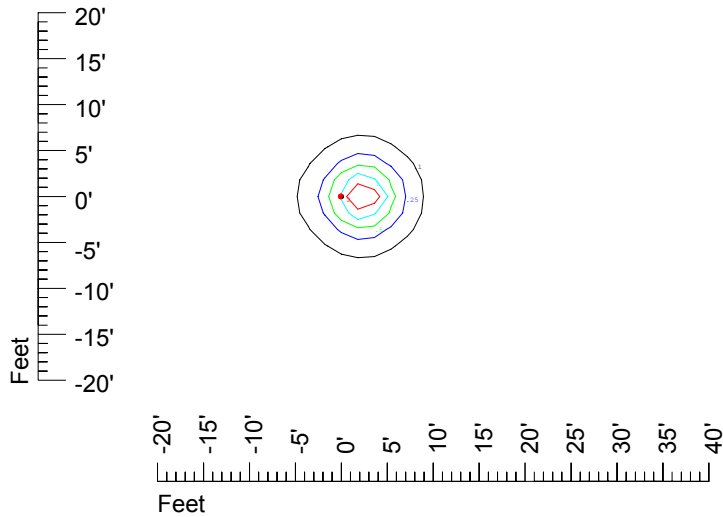

Isoline values — 0.1 fc — 0.25 fc — 0.5 fc — 1.0 fc — 2.0 fc

Mounting height 7' Tilt 0°

Mounting height 7' Tilt 30°

Mounting height 7' Tilt 15°

Mounting height 7' Tilt 45°

IES Photometric files C9291

Isoline template at 9' mounting height

Isoline values — 0.1 fc — 0.25 fc — 0.5 fc — 1.0 fc — 2.0 fc

Mounting height 9' Tilt 0°

Mounting height 9' Tilt 30°

Mounting height 9' Tilt 15°

Mounting height 9' Tilt 45°

IES Photometric files C9291

Isoline template at 11' mounting height

Isoline values — 0.1 fc — 0.25 fc — 0.5 fc — 1.0 fc — 2.0 fc

Mounting height 11' Tilt 0°

Mounting height 11' Tilt 30°

Mounting height 11' Tilt 15°

Mounting height 11' Tilt 45°

IES Photometric files C9291

Isoline template at 15' mounting height

Isoline values — 0.1 fc — 0.25 fc — 0.5 fc — 1.0 fc — 2.0 fc

Mounting height 15' Tilt 0°

Mounting height 15' Tilt 30°

Mounting height 15' Tilt 15°

Mounting height 15' Tilt 45°

IES Photometric files C9291

Isoline template at 20' mounting height