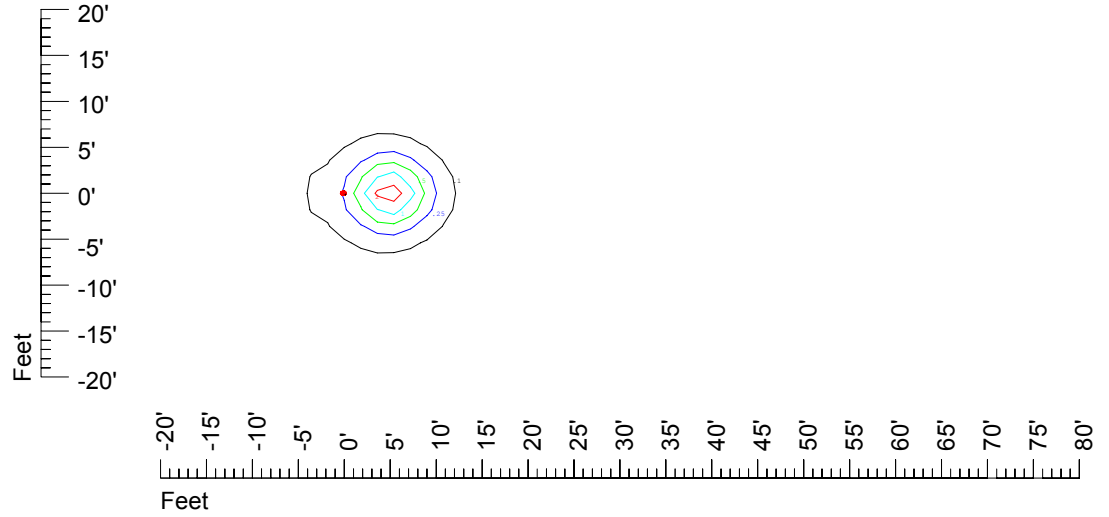

IES File: C9291

Lighting level in fc / Distance in feet

Vertical plan 0° to 180°
Horizontal plan 0°

— 2 fc — 1 fc — 0.5 fc — 0.25 fc — 0.1 fc

IES Photometric files C9291

Isoline template at 7' mounting height

Isoline values — 0.1 fc — 0.25 fc — 0.5 fc — 1.0 fc — 2.0 fc

Mounting height 7' Tilt 0°

Mounting height 7' Tilt 30°

Mounting height 7' Tilt 15°

Mounting height 7' Tilt 45°

IES Photometric files C9291

Isoline template at 9' mounting height

Isoline values — 0.1 fc — 0.25 fc — 0.5 fc — 1.0 fc — 2.0 fc

Mounting height 9' Tilt 0°

Mounting height 9' Tilt 30°

Mounting height 9' Tilt 15°

Mounting height 9' Tilt 45°

IES Photometric files C9291

Isoline template at 11' mounting height

Isoline values — 0.1 fc — 0.25 fc — 0.5 fc — 1.0 fc — 2.0 fc

Mounting height 20' Tilt 0°

Mounting height 20' Tilt 30°

Mounting height 20' Tilt 15°

Mounting height 20' Tilt 45°