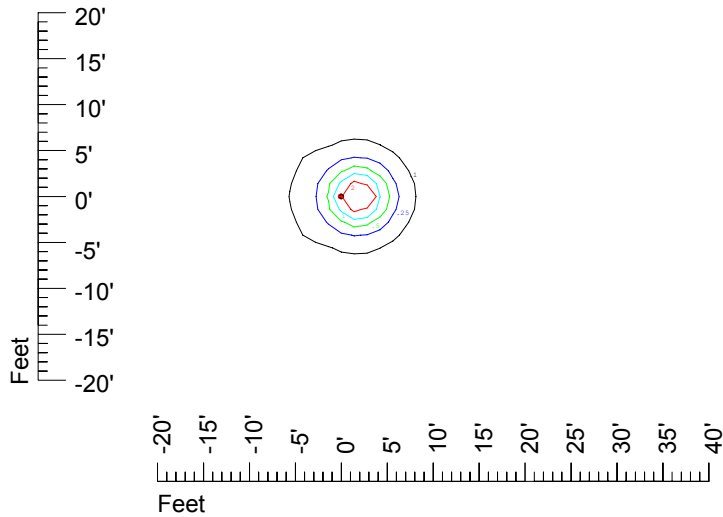

IES File: C9291

Lighting level in fc / Distance in feet

Vertical plan 0° to 180°
Horizontal plan 0°

— 2 fc — 1 fc — 0.5 fc — 0.25 fc — 0.1 fc

IES Photometric files C9291

Isoline template at 7' mounting height

Isoline values — 0.1 fc — 0.25 fc — 0.5 fc — 1.0 fc — 2.0 fc

Mounting height 7' Tilt 0°

Mounting height 7' Tilt 30°

Mounting height 7' Tilt 15°

Mounting height 7' Tilt 45°

IES Photometric files C9291

Isoline template at 9' mounting height

Isoline values — 0.1 fc — 0.25 fc — 0.5 fc — 1.0 fc — 2.0 fc

Mounting height 9' Tilt 0°

Mounting height 9' Tilt 30°

Mounting height 9' Tilt 15°

Mounting height 9' Tilt 45°

IES Photometric files C9291

Isoline template at 11' mounting height

Isoline values — 0.1 fc — 0.25 fc — 0.5 fc — 1.0 fc — 2.0 fc

Mounting height 11' Tilt 0°

Mounting height 11' Tilt 30°

Mounting height 11' Tilt 15°

Mounting height 11' Tilt 45°

IES Photometric files C9291

Isoline template at 15' mounting height