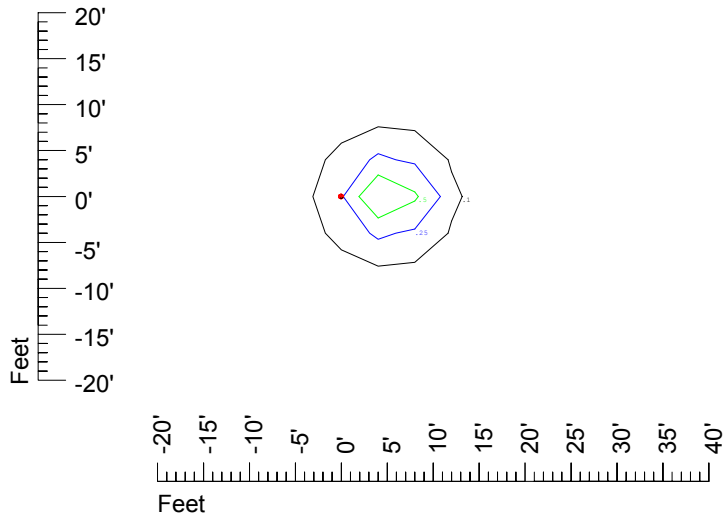

Isoline values — 0.1 fc — 0.25 fc — 0.5 fc — 1.0 fc — 2.0 fc

Mounting height 7' Tilt 0°

Mounting height 7' Tilt 30°

Mounting height 7' Tilt 15°

Mounting height 7' Tilt 45°

IES Photometric files C9291

Isoline template at 9' mounting height

Isoline values — 0.1 fc — 0.25 fc — 0.5 fc — 1.0 fc — 2.0 fc

Mounting height 11' Tilt 0°

Mounting height 11' Tilt 30°

Mounting height 11' Tilt 15°

Mounting height 11' Tilt 45°

IES Photometric files C9291

Isoline template at 15' mounting height

Isoline values — 0.1 fc — 0.25 fc — 0.5 fc — 1.0 fc — 2.0 fc

Mounting height 15' Tilt 0°

Mounting height 15' Tilt 30°

Mounting height 15' Tilt 15°

Mounting height 15' Tilt 45°

IES Photometric files C9291

Isoline template at 20' mounting height

Isoline values — 0.1 fc — 0.25 fc — 0.5 fc — 1.0 fc — 2.0 fc

Mounting height 20' Tilt 0°

Mounting height 20' Tilt 30°

Mounting height 20' Tilt 15°

Mounting height 20' Tilt 45°