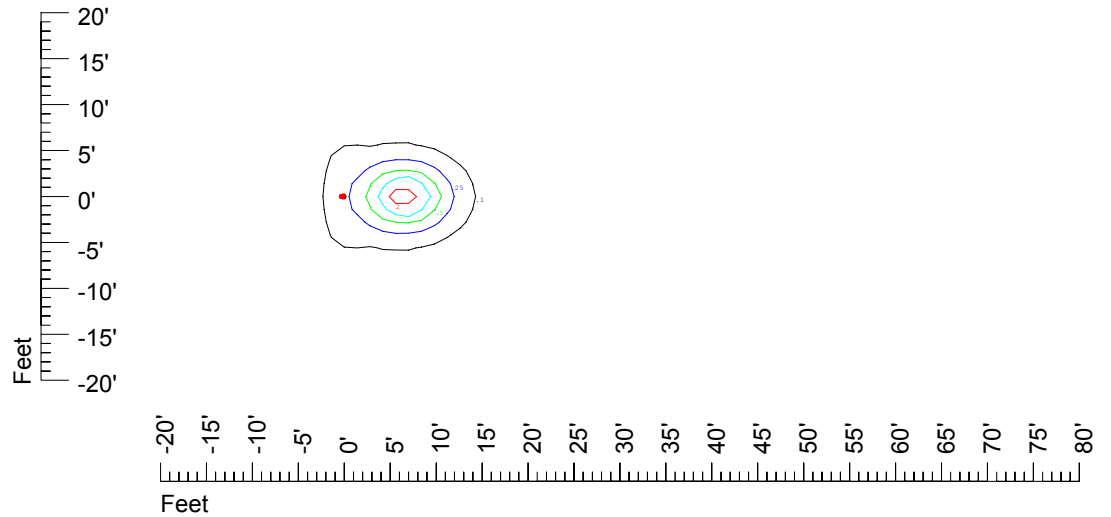

IES File: C9291

Lighting level in fc / Distance in feet

Vertical plan 0° to 180°
Horizontal plan 0°

— 2 fc — 1 fc — 0.5 fc — 0.25 fc — 0.1 fc

IES Photometric files C9291

Isoline template at 7' mounting height

Isoline values — 0.1 fc — 0.25 fc — 0.5 fc — 1.0 fc — 2.0 fc

Mounting height 7' Tilt 0°

Mounting height 7' Tilt 30°

Mounting height 7' Tilt 15°

Mounting height 7' Tilt 45°

IES Photometric files C9291

Isoline template at 9' mounting height

Isoline values — 0.1 fc — 0.25 fc — 0.5 fc — 1.0 fc — 2.0 fc

Mounting height 9' Tilt 0°

Mounting height 9' Tilt 30°

Mounting height 9' Tilt 15°

Mounting height 9' Tilt 45°

IES Photometric files C9291

Isoline template at 11' mounting height

Isoline values — 0.1 fc — 0.25 fc — 0.5 fc — 1.0 fc — 2.0 fc

Mounting height 20' Tilt 0°

Mounting height 20' Tilt 30°

Mounting height 20' Tilt 15°

Mounting height 20' Tilt 45°