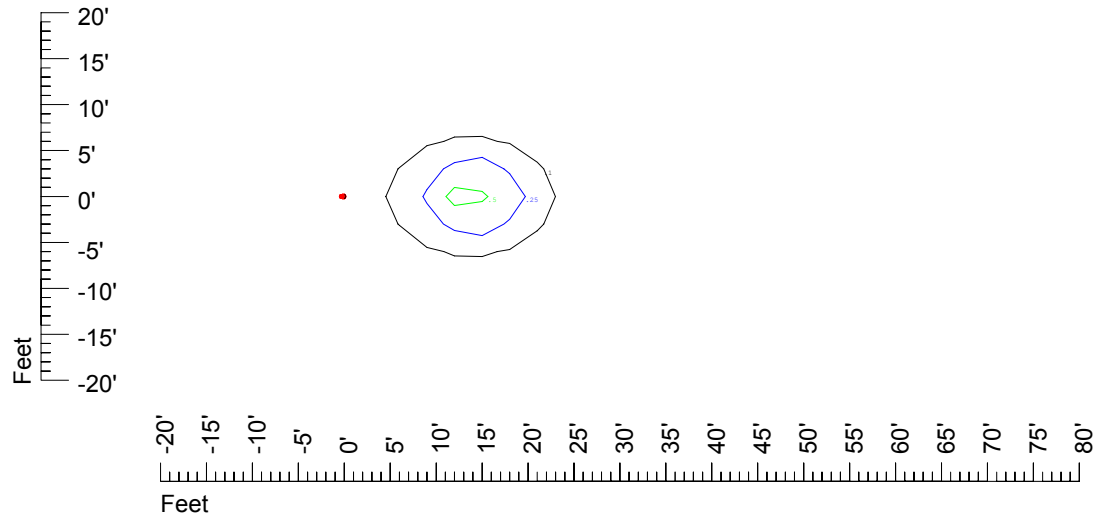

Isoline values — 0.1 fc — 0.25 fc — 0.5 fc — 1.0 fc — 2.0 fc

Mounting height 11' Tilt 0°

Mounting height 11' Tilt 30°

Mounting height 11' Tilt 15°

Mounting height 11' Tilt 45°

IES Photometric files C9291

Isoline template at 15' mounting height

Isoline values — 0.1 fc — 0.25 fc — 0.5 fc — 1.0 fc — 2.0 fc

Mounting height 15' Tilt 0°

Mounting height 15' Tilt 30°

Mounting height 15' Tilt 15°

Mounting height 15' Tilt 45°

IES Photometric files C9291

Isoline template at 20' mounting height

Isoline values — 0.1 fc — 0.25 fc — 0.5 fc — 1.0 fc — 2.0 fc

Mounting height 20' Tilt 0°

Mounting height 20' Tilt 30°

Mounting height 20' Tilt 15°

Mounting height 20' Tilt 45°