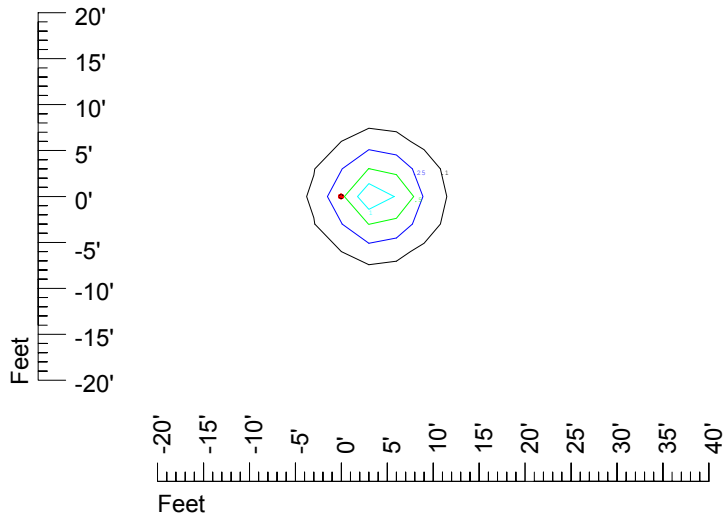

Isoline values — 0.1 fc — 0.25 fc — 0.5 fc — 1.0 fc — 2.0 fc

Mounting height 9' Tilt 0°

Mounting height 9' Tilt 30°

Mounting height 9' Tilt 15°

Mounting height 9' Tilt 45°

IES Photometric files C9291

Isoline template at 11' mounting height

Isoline values — 0.1 fc — 0.25 fc — 0.5 fc — 1.0 fc — 2.0 fc

Mounting height 11' Tilt 0°

Mounting height 11' Tilt 30°

Mounting height 11' Tilt 15°

Mounting height 11' Tilt 45°

IES Photometric files C9291

Isoline template at 15' mounting height

Isoline values — 0.1 fc — 0.25 fc — 0.5 fc — 1.0 fc — 2.0 fc

Mounting height 15' Tilt 0°

Mounting height 15' Tilt 30°

Mounting height 15' Tilt 15°

Mounting height 15' Tilt 45°

IES Photometric files C9291

Isoline template at 20' mounting height

Isoline values — 0.1 fc — 0.25 fc — 0.5 fc — 1.0 fc — 2.0 fc

Mounting height 20' Tilt 0°

Mounting height 20' Tilt 30°

Mounting height 20' Tilt 15°

Mounting height 20' Tilt 45°