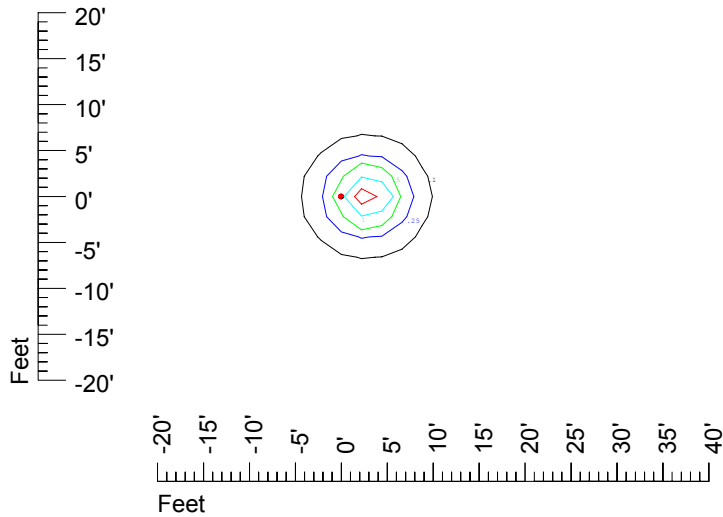

Isoline values — 0.1 fc — 0.25 fc — 0.5 fc — 1.0 fc — 2.0 fc

Mounting height 7' Tilt 0°

Mounting height 7' Tilt 30°

Mounting height 7' Tilt 15°

Mounting height 7' Tilt 45°

IES Photometric files C9291

Isoline template at 9' mounting height

Isoline values — 0.1 fc — 0.25 fc — 0.5 fc — 1.0 fc — 2.0 fc

Mounting height 9' Tilt 0°

Mounting height 9' Tilt 30°

Mounting height 9' Tilt 15°

Mounting height 9' Tilt 45°

IES Photometric files C9291

Isoline template at 11' mounting height

Isoline values — 0.1 fc — 0.25 fc — 0.5 fc — 1.0 fc — 2.0 fc

Mounting height 11' Tilt 0°

Mounting height 11' Tilt 30°

Mounting height 11' Tilt 15°

Mounting height 11' Tilt 45°

IES Photometric files C9291

Isoline template at 15' mounting height

Isoline values — 0.1 fc — 0.25 fc — 0.5 fc — 1.0 fc — 2.0 fc

Mounting height 15' Tilt 0°

Mounting height 15' Tilt 30°

Mounting height 15' Tilt 15°

Mounting height 15' Tilt 45°

IES Photometric files C9291

Isoline template at 20' mounting height