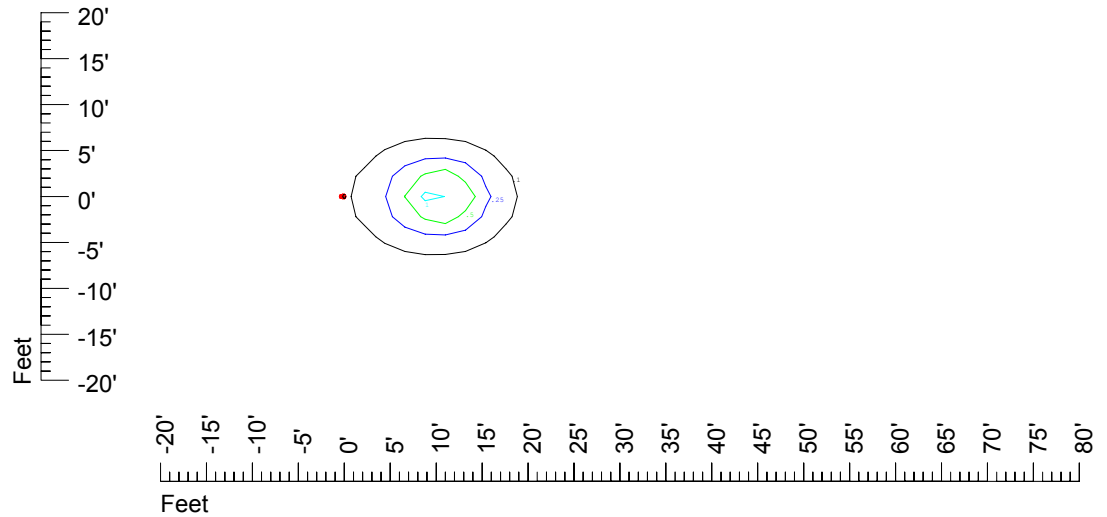

Isoline values — 0.1 fc — 0.25 fc — 0.5 fc — 1.0 fc — 2.0 fc

Mounting height 9' Tilt 0°

Mounting height 9' Tilt 30°

Mounting height 9' Tilt 15°

Mounting height 9' Tilt 45°

IES Photometric files C9291

Isoline template at 11' mounting height

Isoline values — 0.1 fc — 0.25 fc — 0.5 fc — 1.0 fc — 2.0 fc

Mounting height 11' Tilt 0°

Mounting height 11' Tilt 30°

Mounting height 11' Tilt 15°

Mounting height 11' Tilt 45°

IES Photometric files C9291

Isoline template at 15' mounting height

Isoline values — 0.1 fc — 0.25 fc — 0.5 fc — 1.0 fc — 2.0 fc

Mounting height 15' Tilt 0°

Mounting height 15' Tilt 30°

Mounting height 15' Tilt 15°

Mounting height 15' Tilt 45°

IES Photometric files C9291

Isoline template at 20' mounting height

Isoline values — 0.1 fc — 0.25 fc — 0.5 fc — 1.0 fc — 2.0 fc

Mounting height 20' Tilt 0°

Mounting height 20' Tilt 30°

Mounting height 20' Tilt 15°

Mounting height 20' Tilt 45°