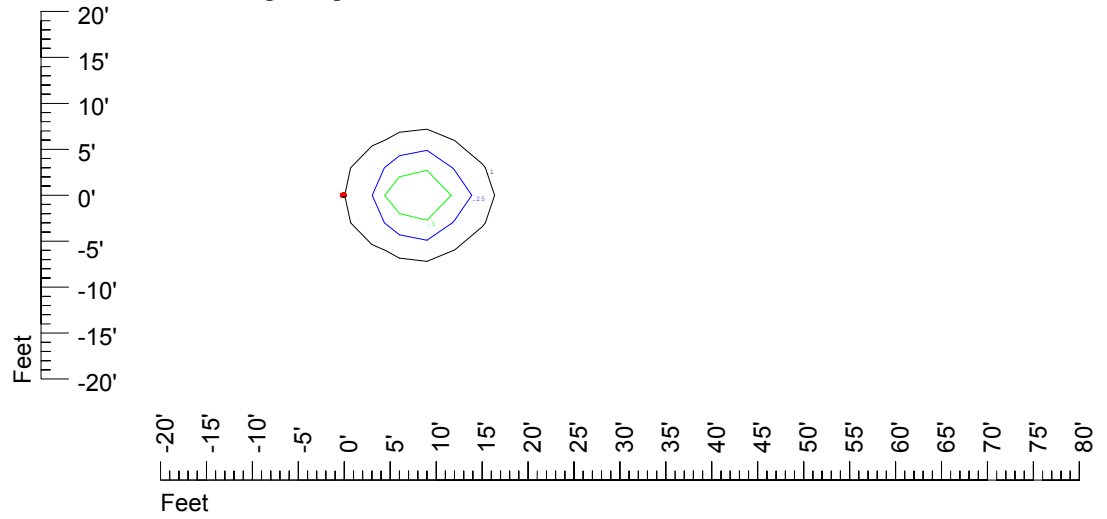

Isoline values — 0.1 fc — 0.25 fc — 0.5 fc — 1.0 fc — 2.0 fc

Mounting height 9' Tilt 0°

Mounting height 9' Tilt 30°

Mounting height 9' Tilt 15°

Mounting height 9' Tilt 45°

IES Photometric files C9291

Isoline template at 11' mounting height

Isoline values — 0.1 fc — 0.25 fc — 0.5 fc — 1.0 fc — 2.0 fc

Mounting height 11' Tilt 0°

Mounting height 11' Tilt 30°

Mounting height 11' Tilt 15°

Mounting height 11' Tilt 45°

IES Photometric files C9291

Isoline template at 15' mounting height

Isoline values — 0.1 fc — 0.25 fc — 0.5 fc — 1.0 fc — 2.0 fc

Mounting height 15' Tilt 0°

Mounting height 15' Tilt 30°

Mounting height 15' Tilt 15°

Mounting height 15' Tilt 45°

IES Photometric files C9291

Isoline template at 20' mounting height

Isoline values — 0.1 fc — 0.25 fc — 0.5 fc — 1.0 fc — 2.0 fc

Mounting height 20' Tilt 0°

Mounting height 20' Tilt 30°

Mounting height 20' Tilt 15°

Mounting height 20' Tilt 45°