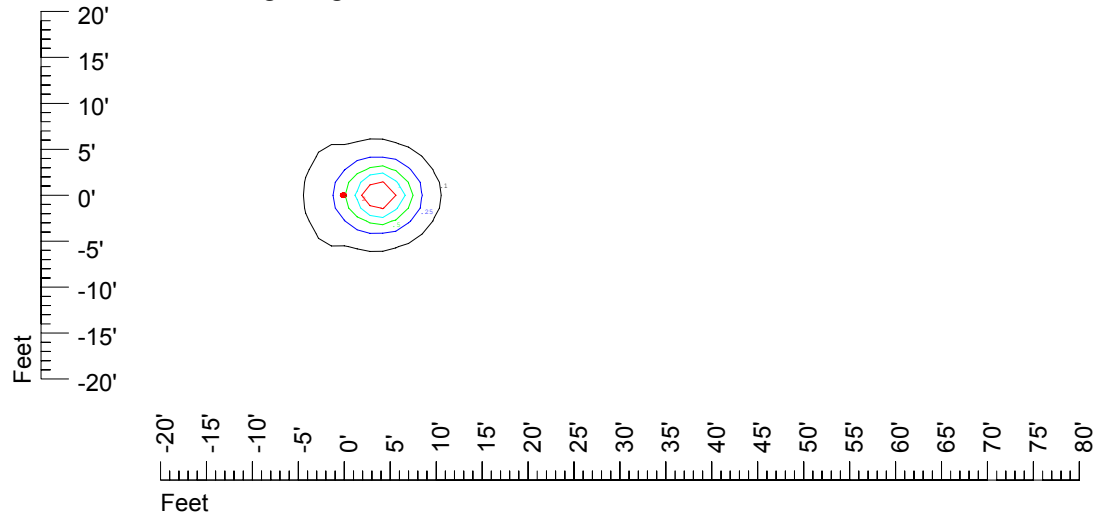

IES File: C9291

Lighting level in fc / Distance in feet

Vertical plan 0° to 180°
Horizontal plan 0°

— 2 fc — 1 fc — 0.5 fc — 0.25 fc — 0.1 fc

IES Photometric files C9291

Isoline template at 7' mounting height

Isoline values — 0.1 fc — 0.25 fc — 0.5 fc — 1.0 fc — 2.0 fc

Mounting height 7' Tilt 0°

Mounting height 7' Tilt 30°

Mounting height 7' Tilt 15°

Mounting height 7' Tilt 45°

IES Photometric files C9291

Isoline template at 9' mounting height

Isoline values — 0.1 fc — 0.25 fc — 0.5 fc — 1.0 fc — 2.0 fc

Mounting height 9' Tilt 0°

Mounting height 9' Tilt 30°

Mounting height 9' Tilt 15°

Mounting height 9' Tilt 45°

IES Photometric files C9291

Isoline template at 11' mounting height

Isoline values — 0.1 fc — 0.25 fc — 0.5 fc — 1.0 fc — 2.0 fc

Mounting height 20' Tilt 0°

Mounting height 20' Tilt 30°

Mounting height 20' Tilt 15°

Mounting height 20' Tilt 45°