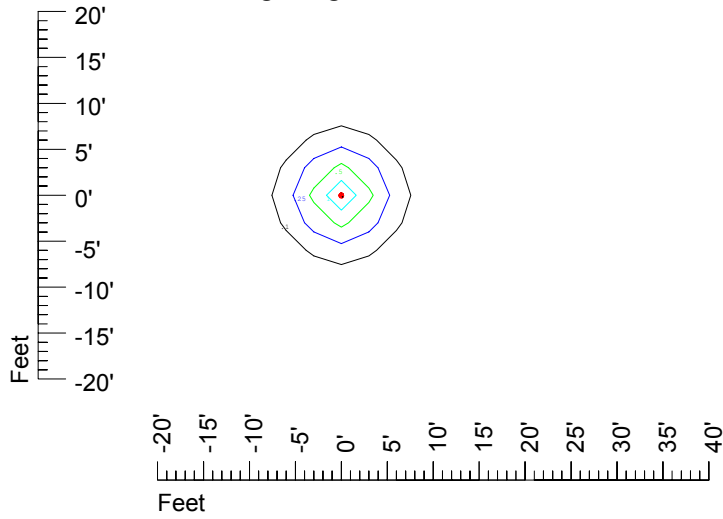

Isoline values — 0.1 fc — 0.25 fc — 0.5 fc — 1.0 fc — 2.0 fc

Mounting height 7' Tilt 0°

Mounting height 7' Tilt 30°

Mounting height 7' Tilt 15°

Mounting height 7' Tilt 45°

IES Photometric files C9291

Isoline template at 9' mounting height

Isoline values — 0.1 fc — 0.25 fc — 0.5 fc — 1.0 fc — 2.0 fc

Mounting height 9' Tilt 0°

Mounting height 9' Tilt 30°

Mounting height 9' Tilt 15°

Mounting height 9' Tilt 45°

IES Photometric files C9291

Isoline template at 11' mounting height

Isoline values — 0.1 fc — 0.25 fc — 0.5 fc — 1.0 fc — 2.0 fc

Mounting height 11' Tilt 0°

Mounting height 11' Tilt 30°

Mounting height 11' Tilt 15°

Mounting height 11' Tilt 45°

IES Photometric files C9291

Isoline template at 15' mounting height

Isoline values — 0.1 fc — 0.25 fc — 0.5 fc — 1.0 fc — 2.0 fc

Mounting height 15' Tilt 0°

Mounting height 15' Tilt 30°

Mounting height 15' Tilt 15°

Mounting height 15' Tilt 45°

IES Photometric files C9291

Isoline template at 20' mounting height