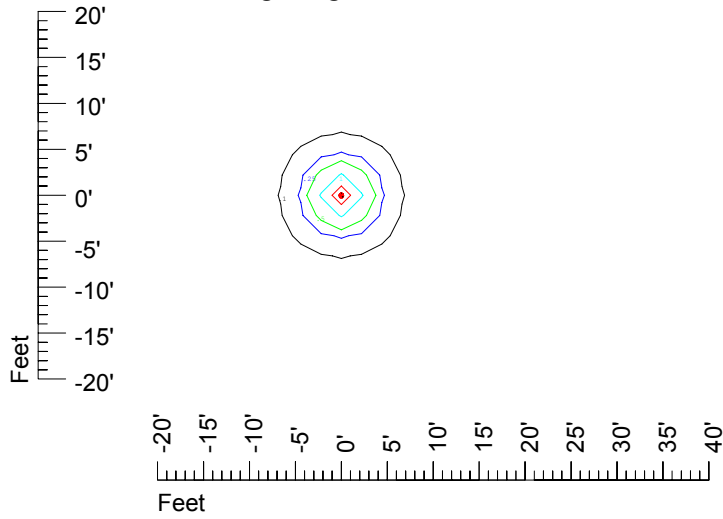

IES File: C9291

Lighting level in fc / Distance in feet

Vertical plan 0° to 180°
Horizontal plan 0°

— 2 fc — 1 fc — 0.5 fc — 0.25 fc — 0.1 fc

IES Photometric files C9291

Isoline template at 7' mounting height

Isoline values — 0.1 fc — 0.25 fc — 0.5 fc — 1.0 fc — 2.0 fc

Mounting height 7' Tilt 0°

Mounting height 7' Tilt 30°

Mounting height 7' Tilt 15°

Mounting height 7' Tilt 45°

IES Photometric files C9291

Isoline template at 9' mounting height

Isoline values — 0.1 fc — 0.25 fc — 0.5 fc — 1.0 fc — 2.0 fc

Mounting height 9' Tilt 0°

Mounting height 9' Tilt 30°

Mounting height 9' Tilt 15°

Mounting height 9' Tilt 45°

IES Photometric files C9291

Isoline template at 11' mounting height

Isoline values — 0.1 fc — 0.25 fc — 0.5 fc — 1.0 fc — 2.0 fc

Mounting height 11' Tilt 0°

Mounting height 11' Tilt 30°

Mounting height 11' Tilt 15°

Mounting height 11' Tilt 45°

IES Photometric files C9291

Isoline template at 15' mounting height