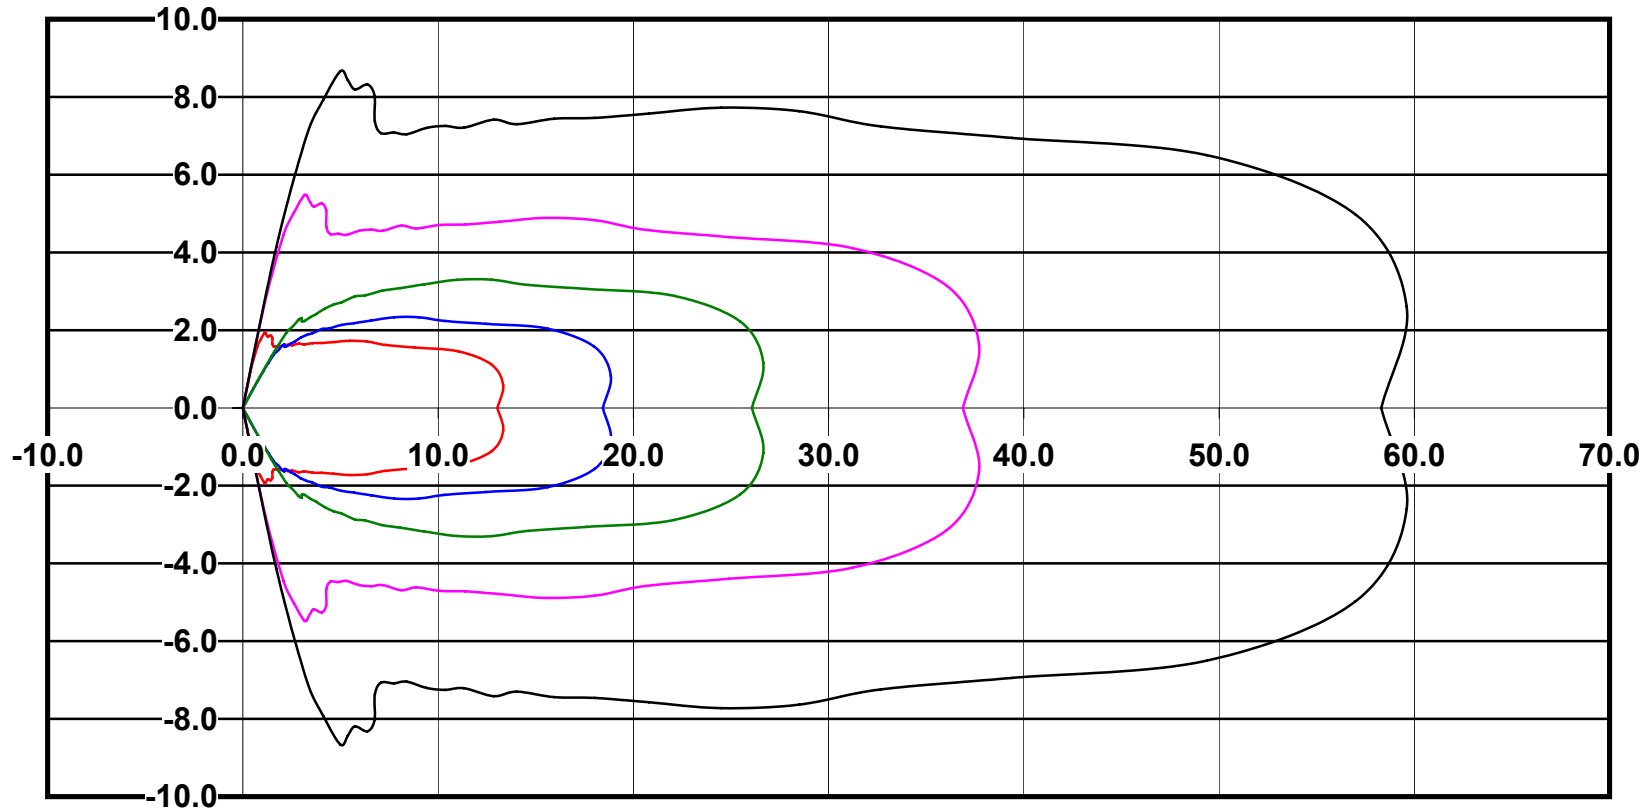

IES File: C9291

Lighting level in fc / Distance in feet

Vertical plan 0° to 180°
Horizontal plan 0°

— 2 fc — 1 fc — 0.5 fc — 0.25 fc — 0.1 fc

IES Photometric files C9291

Isoline template at 7' mounting height

Isoline values — 0.1 fc — 0.25 fc — 0.5 fc — 1.0 fc — 2.0 fc

Mounting height 7' Tilt 0°

Mounting height 7' Tilt 30°

Mounting height 7' Tilt 15°

Mounting height 7' Tilt 45°

IES Photometric files C9291

Isoline template at 9' mounting height

Isoline values — 0.1 fc — 0.25 fc — 0.5 fc — 1.0 fc — 2.0 fc

Mounting height 9' Tilt 0°

Mounting height 9' Tilt 30°

Mounting height 9' Tilt 15°

Mounting height 9' Tilt 45°

IES Photometric files C9291

Isoline template at 11' mounting height

Isoline values — 0.1 fc — 0.25 fc — 0.5 fc — 1.0 fc — 2.0 fc

Mounting height 20' Tilt 0°

Mounting height 20' Tilt 30°

Mounting height 20' Tilt 15°

Mounting height 20' Tilt 45°