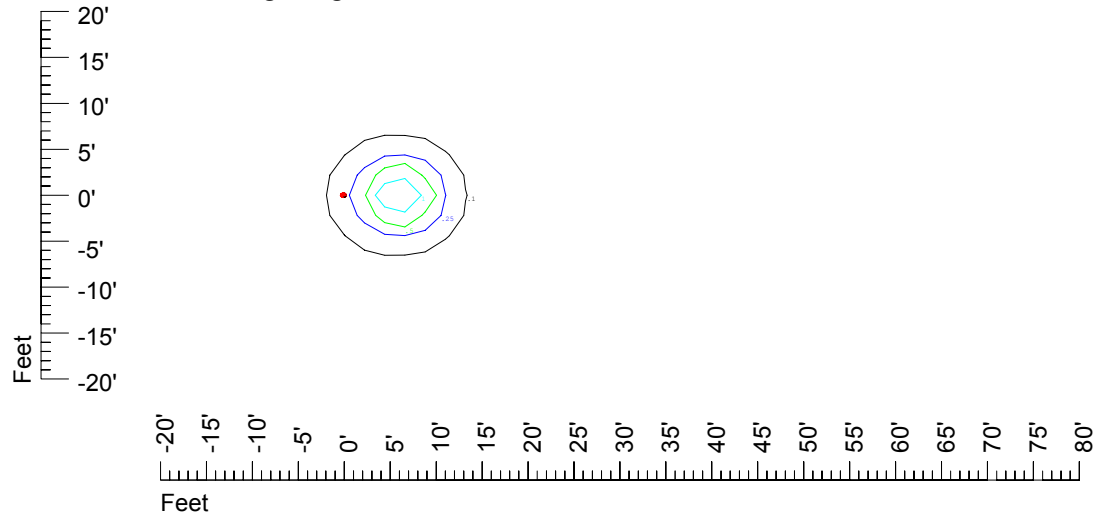

Isoline values — 0.1 fc — 0.25 fc — 0.5 fc — 1.0 fc — 2.0 fc

Mounting height 7' Tilt 0°

Mounting height 7' Tilt 30°

Mounting height 7' Tilt 15°

Mounting height 7' Tilt 45°

IES Photometric files C9291

Isoline template at 9' mounting height

Isoline values — 0.1 fc — 0.25 fc — 0.5 fc — 1.0 fc — 2.0 fc

Mounting height 9' Tilt 0°

Mounting height 9' Tilt 30°

Mounting height 9' Tilt 15°

Mounting height 9' Tilt 45°

IES Photometric files C9291

Isoline template at 11' mounting height

Isoline values — 0.1 fc — 0.25 fc — 0.5 fc — 1.0 fc — 2.0 fc

Mounting height 11' Tilt 0°

Mounting height 11' Tilt 30°

Mounting height 11' Tilt 15°

Mounting height 11' Tilt 45°

IES Photometric files C9291

Isoline template at 15' mounting height

Isoline values — 0.1 fc — 0.25 fc — 0.5 fc — 1.0 fc — 2.0 fc

Mounting height 20' Tilt 0°

Mounting height 20' Tilt 30°

Mounting height 20' Tilt 15°

Mounting height 20' Tilt 45°