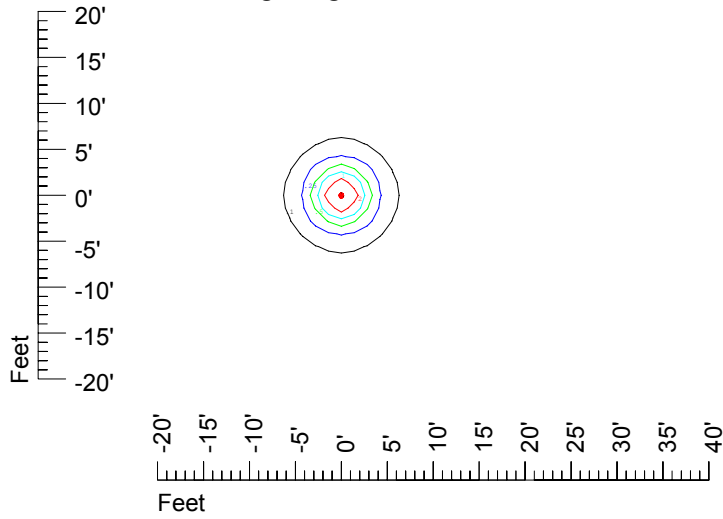

IES File: C9291

Lighting level in fc / Distance in feet

Vertical plan 0° to 180°
Horizontal plan 0°

— 2 fc — 1 fc — 0.5 fc — 0.25 fc — 0.1 fc

IES Photometric files C9291

Isoline template at 7' mounting height

Isoline values — 0.1 fc — 0.25 fc — 0.5 fc — 1.0 fc — 2.0 fc

Mounting height 7' Tilt 0°

Mounting height 7' Tilt 30°

Mounting height 7' Tilt 15°

Mounting height 7' Tilt 45°

IES Photometric files C9291

Isoline template at 9' mounting height

Isoline values — 0.1 fc — 0.25 fc — 0.5 fc — 1.0 fc — 2.0 fc

Mounting height 9' Tilt 0°

Mounting height 9' Tilt 30°

Mounting height 9' Tilt 15°

Mounting height 9' Tilt 45°

IES Photometric files C9291

Isoline template at 11' mounting height

Isoline values — 0.1 fc — 0.25 fc — 0.5 fc — 1.0 fc — 2.0 fc

Mounting height 20' Tilt 0°

Mounting height 20' Tilt 30°

Mounting height 20' Tilt 15°

Mounting height 20' Tilt 45°