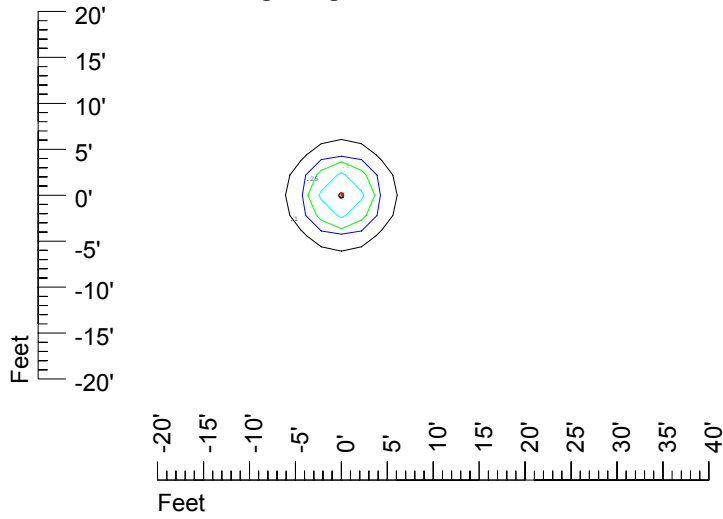

Isoline values — 0.1 fc — 0.25 fc — 0.5 fc — 1.0 fc — 2.0 fc

Mounting height 7' Tilt 0°

Mounting height 7' Tilt 30°

Mounting height 7' Tilt 15°

Mounting height 7' Tilt 45°

IES Photometric files C9289

Isoline template at 9' mounting height

Isoline values — 0.1 fc — 0.25 fc — 0.5 fc — 1.0 fc — 2.0 fc

Mounting height 9' Tilt 0°

Mounting height 9' Tilt 30°

Mounting height 9' Tilt 15°

Mounting height 9' Tilt 45°

IES Photometric files C9289

Isoline template at 11' mounting height

Isoline values — 0.1 fc — 0.25 fc — 0.5 fc — 1.0 fc — 2.0 fc

Mounting height 11' Tilt 0°

Mounting height 11' Tilt 30°

Mounting height 11' Tilt 15°

Mounting height 11' Tilt 45°

IES Photometric files C9289

Isoline template at 15' mounting height