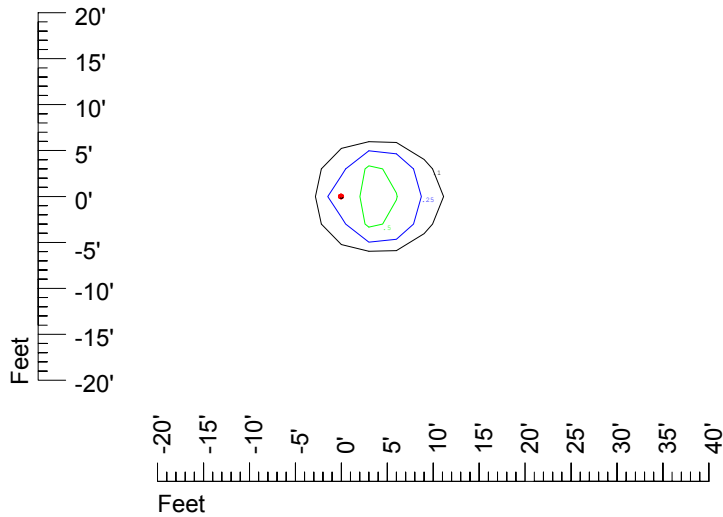

Isoline values — 0.1 fc — 0.25 fc — 0.5 fc — 1.0 fc — 2.0 fc

Mounting height 9' Tilt 0°

Mounting height 9' Tilt 30°

Mounting height 9' Tilt 15°

Mounting height 9' Tilt 45°

IES Photometric files C9289

Isoline template at 11' mounting height

Isoline values — 0.1 fc — 0.25 fc — 0.5 fc — 1.0 fc — 2.0 fc

Mounting height 11' Tilt 0°

Mounting height 11' Tilt 30°

Mounting height 11' Tilt 15°

Mounting height 11' Tilt 45°

IES Photometric files C9289

Isoline template at 15' mounting height

Isoline values — 0.1 fc — 0.25 fc — 0.5 fc — 1.0 fc — 2.0 fc

Mounting height 15' Tilt 0°

Mounting height 15' Tilt 30°

Mounting height 15' Tilt 15°

Mounting height 15' Tilt 45°

IES Photometric files C9289

Isoline template at 20' mounting height

Isoline values — 0.1 fc — 0.25 fc — 0.5 fc — 1.0 fc — 2.0 fc

Mounting height 20' Tilt 0°

Mounting height 20' Tilt 30°

Mounting height 20' Tilt 15°

Mounting height 20' Tilt 45°