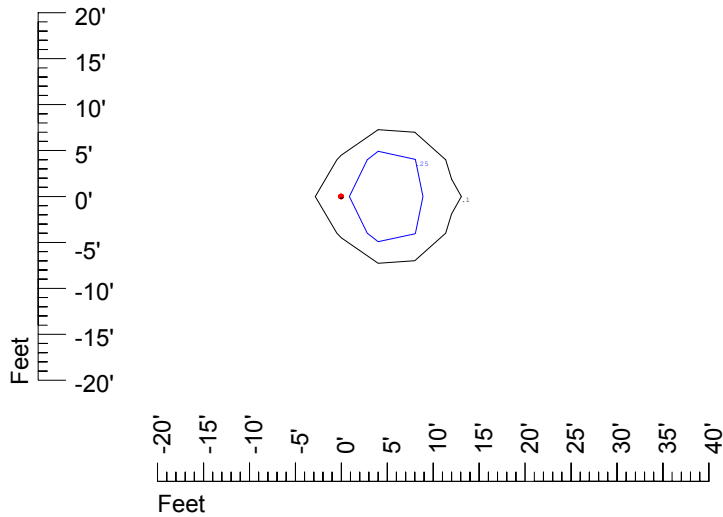

Isoline values — 0.1 fc — 0.25 fc — 0.5 fc — 1.0 fc — 2.0 fc

Mounting height 7' Tilt 0°

Mounting height 7' Tilt 30°

Mounting height 7' Tilt 15°

Mounting height 7' Tilt 45°

IES Photometric files C9289

Isoline template at 9' mounting height

Isoline values — 0.1 fc — 0.25 fc — 0.5 fc — 1.0 fc — 2.0 fc

Mounting height 11' Tilt 0°

Mounting height 11' Tilt 30°

Mounting height 11' Tilt 15°

Mounting height 11' Tilt 45°

IES Photometric files C9289

Isoline template at 15' mounting height

Isoline values — 0.1 fc — 0.25 fc — 0.5 fc — 1.0 fc — 2.0 fc

Mounting height 15' Tilt 0°

Mounting height 15' Tilt 30°

Mounting height 15' Tilt 15°

Mounting height 15' Tilt 45°

IES Photometric files C9289

Isoline template at 20' mounting height

Isoline values — 0.1 fc — 0.25 fc — 0.5 fc — 1.0 fc — 2.0 fc

Mounting height 20' Tilt 0°

Mounting height 20' Tilt 30°

Mounting height 20' Tilt 15°

Mounting height 20' Tilt 45°