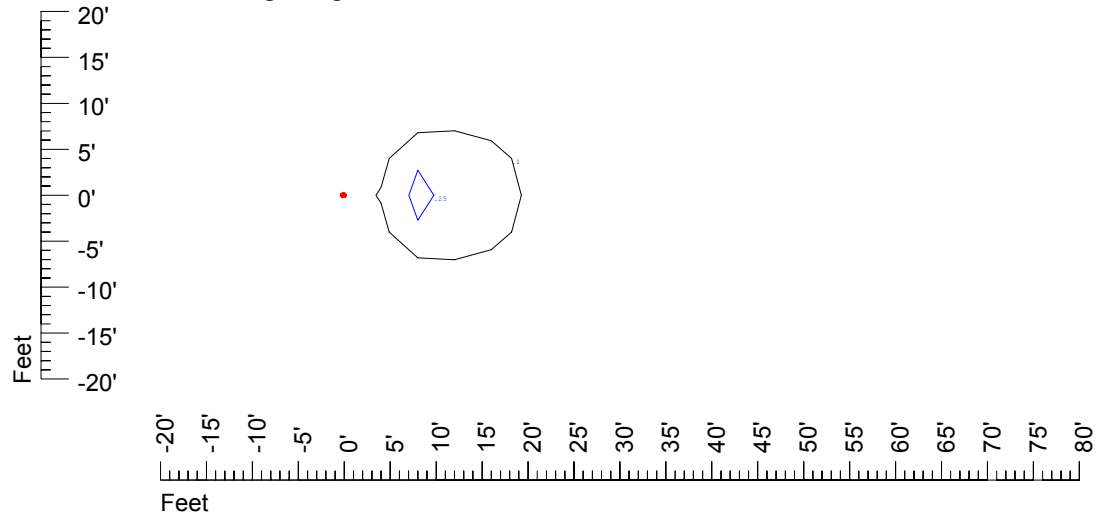

Isoline values — 0.1 fc — 0.25 fc — 0.5 fc — 1.0 fc — 2.0 fc

Mounting height 11' Tilt 0°

Mounting height 11' Tilt 30°

Mounting height 11' Tilt 15°

Mounting height 11' Tilt 45°

IES Photometric files C9289

Isoline template at 15' mounting height

Isoline values — 0.1 fc — 0.25 fc — 0.5 fc — 1.0 fc — 2.0 fc

Mounting height 15' Tilt 0°

Mounting height 15' Tilt 30°

Mounting height 15' Tilt 15°

Mounting height 15' Tilt 45°

IES Photometric files C9289

Isoline template at 20' mounting height

Isoline values — 0.1 fc — 0.25 fc — 0.5 fc — 1.0 fc — 2.0 fc

Mounting height 20' Tilt 0°

Mounting height 20' Tilt 30°

Mounting height 20' Tilt 15°

Mounting height 20' Tilt 45°