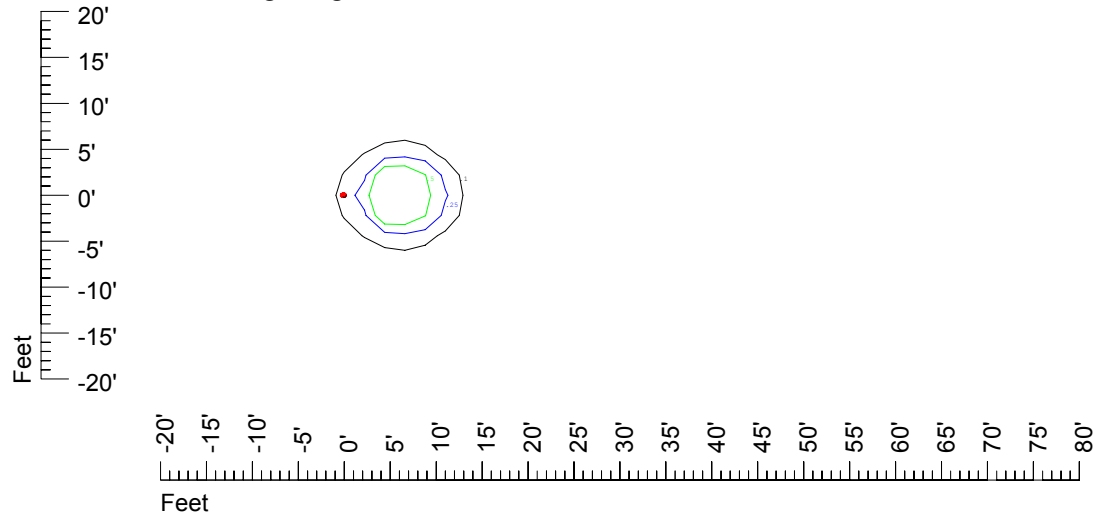

Isoline values — 0.1 fc — 0.25 fc — 0.5 fc — 1.0 fc — 2.0 fc

Mounting height 7' Tilt 0°

Mounting height 7' Tilt 30°

Mounting height 7' Tilt 15°

Mounting height 7' Tilt 45°

IES Photometric files C9289

Isoline template at 9' mounting height

Isoline values — 0.1 fc — 0.25 fc — 0.5 fc — 1.0 fc — 2.0 fc

Mounting height 9' Tilt 0°

Mounting height 9' Tilt 30°

Mounting height 9' Tilt 15°

Mounting height 9' Tilt 45°

IES Photometric files C9289

Isoline template at 11' mounting height

Isoline values — 0.1 fc — 0.25 fc — 0.5 fc — 1.0 fc — 2.0 fc

Mounting height 11' Tilt 0°

Mounting height 11' Tilt 30°

Mounting height 11' Tilt 15°

Mounting height 11' Tilt 45°

IES Photometric files C9289

Isoline template at 15' mounting height

Isoline values — 0.1 fc — 0.25 fc — 0.5 fc — 1.0 fc — 2.0 fc

Mounting height 20' Tilt 0°

Mounting height 20' Tilt 30°

Mounting height 20' Tilt 15°

Mounting height 20' Tilt 45°