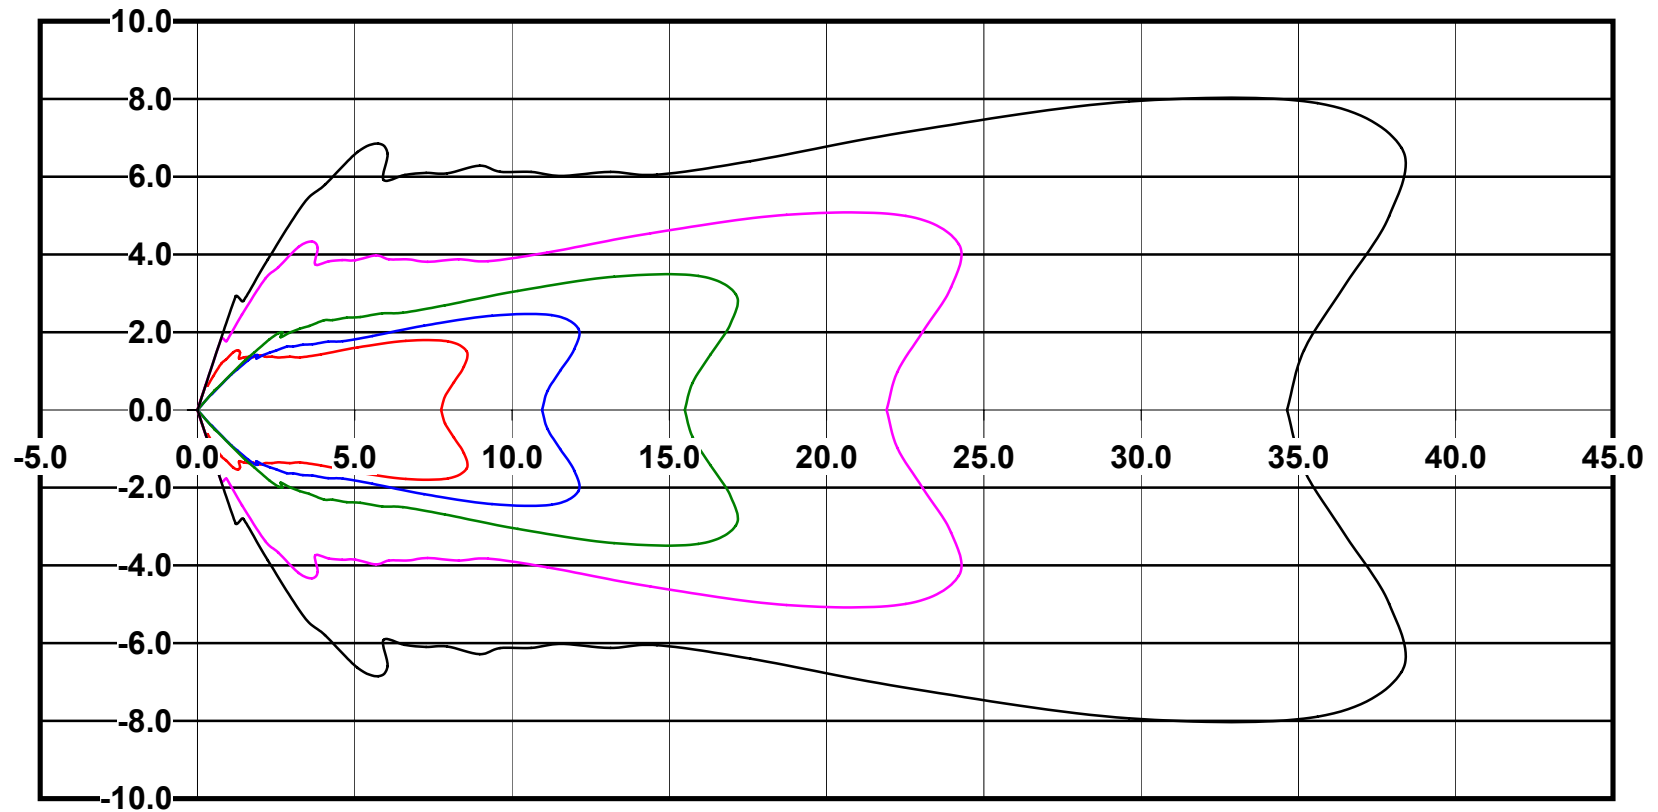

IES File: C9289

Lighting level in fc / Distance in feet

Vertical plan 0° to 180°
Horizontal plan 0°

— 2 fc — 1 fc — 0.5 fc — 0.25 fc — 0.1 fc

IES Photometric files C9289

Isoline template at 7' mounting height

Isoline values — 0.1 fc — 0.25 fc — 0.5 fc — 1.0 fc — 2.0 fc

Mounting height 7' Tilt 0°

Mounting height 7' Tilt 30°

Mounting height 7' Tilt 15°

Mounting height 7' Tilt 45°

IES Photometric files C9289

Isoline template at 9' mounting height

Isoline values — 0.1 fc — 0.25 fc — 0.5 fc — 1.0 fc — 2.0 fc

Mounting height 9' Tilt 0°

Mounting height 9' Tilt 30°

Mounting height 9' Tilt 15°

Mounting height 9' Tilt 45°

IES Photometric files C9289

Isoline template at 11' mounting height

Isoline values — 0.1 fc — 0.25 fc — 0.5 fc — 1.0 fc — 2.0 fc

Mounting height 20' Tilt 0°

Mounting height 20' Tilt 30°

Mounting height 20' Tilt 15°

Mounting height 20' Tilt 45°