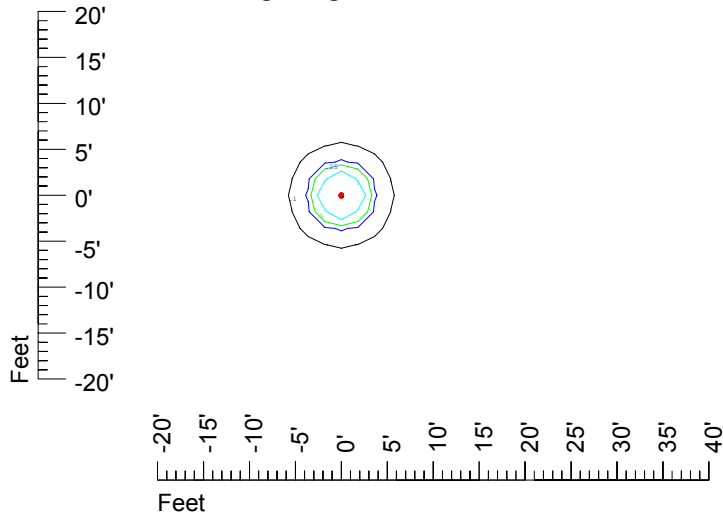

IES File: C9289

Lighting level in fc / Distance in feet

Vertical plan 0° to 180°
Horizontal plan 0°

— 2 fc — 1 fc — 0.5 fc — 0.25 fc — 0.1 fc

IES Photometric files C9289

Isoline template at 7' mounting height

Isoline values — 0.1 fc — 0.25 fc — 0.5 fc — 1.0 fc — 2.0 fc

Mounting height 7' Tilt 0°

Mounting height 7' Tilt 30°

Mounting height 7' Tilt 15°

Mounting height 7' Tilt 45°

IES Photometric files C9289

Isoline template at 9' mounting height

Isoline values — 0.1 fc — 0.25 fc — 0.5 fc — 1.0 fc — 2.0 fc

Mounting height 9' Tilt 0°

Mounting height 9' Tilt 30°

Mounting height 9' Tilt 15°

Mounting height 9' Tilt 45°

IES Photometric files C9289

Isoline template at 11' mounting height

Isoline values — 0.1 fc — 0.25 fc — 0.5 fc — 1.0 fc — 2.0 fc

Mounting height 11' Tilt 0°

Mounting height 11' Tilt 30°

Mounting height 11' Tilt 15°

Mounting height 11' Tilt 45°

IES Photometric files C9289

Isoline template at 15' mounting height