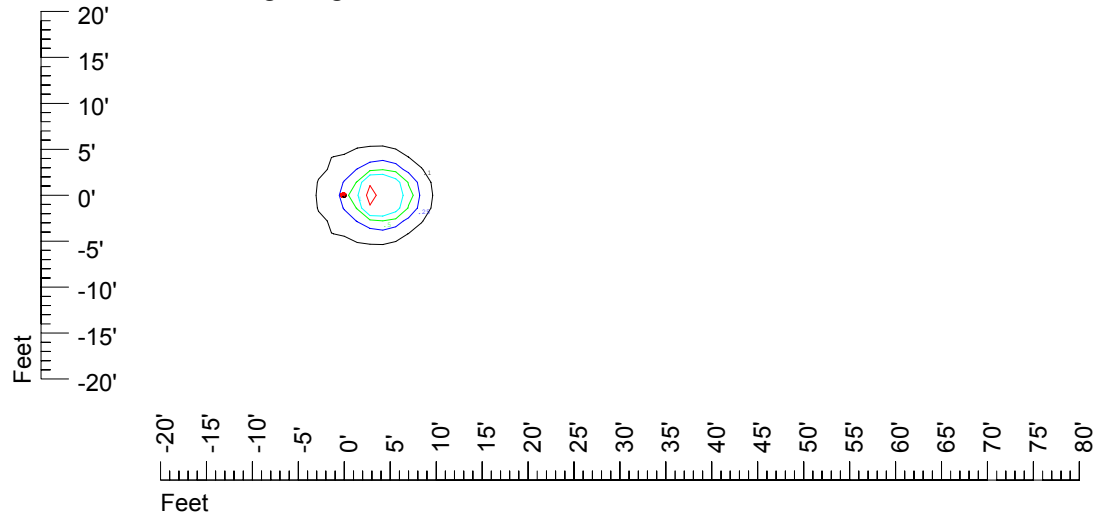

IES File: C9289

Lighting level in fc / Distance in feet

Vertical plan 0° to 180°
Horizontal plan 0°

— 2 fc — 1 fc — 0.5 fc — 0.25 fc — 0.1 fc

IES Photometric files C9289

Isoline template at 7' mounting height

Isoline values — 0.1 fc — 0.25 fc — 0.5 fc — 1.0 fc — 2.0 fc

Mounting height 7' Tilt 0°

Mounting height 7' Tilt 30°

Mounting height 7' Tilt 15°

Mounting height 7' Tilt 45°

IES Photometric files C9289

Isoline template at 9' mounting height

Isoline values — 0.1 fc — 0.25 fc — 0.5 fc — 1.0 fc — 2.0 fc

Mounting height 9' Tilt 0°

Mounting height 9' Tilt 30°

Mounting height 9' Tilt 15°

Mounting height 9' Tilt 45°

IES Photometric files C9289

Isoline template at 11' mounting height

Isoline values — 0.1 fc — 0.25 fc — 0.5 fc — 1.0 fc — 2.0 fc

Mounting height 20' Tilt 0°

Mounting height 20' Tilt 30°

Mounting height 20' Tilt 15°

Mounting height 20' Tilt 45°