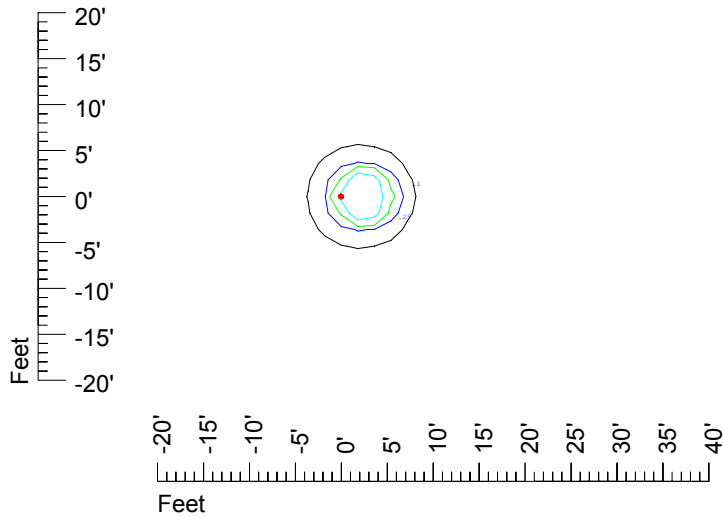

Isoline values — 0.1 fc — 0.25 fc — 0.5 fc — 1.0 fc — 2.0 fc

Mounting height 7' Tilt 0°

Mounting height 7' Tilt 30°

Mounting height 7' Tilt 15°

Mounting height 7' Tilt 45°

IES Photometric files C9289

Isoline template at 9' mounting height

Isoline values — 0.1 fc — 0.25 fc — 0.5 fc — 1.0 fc — 2.0 fc

Mounting height 9' Tilt 0°

Mounting height 9' Tilt 30°

Mounting height 9' Tilt 15°

Mounting height 9' Tilt 45°

IES Photometric files C9289

Isoline template at 11' mounting height

Isoline values — 0.1 fc — 0.25 fc — 0.5 fc — 1.0 fc — 2.0 fc

Mounting height 11' Tilt 0°

Mounting height 11' Tilt 30°

Mounting height 11' Tilt 15°

Mounting height 11' Tilt 45°

IES Photometric files C9289

Isoline template at 15' mounting height

Isoline values — 0.1 fc — 0.25 fc — 0.5 fc — 1.0 fc — 2.0 fc

Mounting height 15' Tilt 0°

Mounting height 15' Tilt 30°

Mounting height 15' Tilt 15°

Mounting height 15' Tilt 45°

IES Photometric files C9289

Isoline template at 20' mounting height