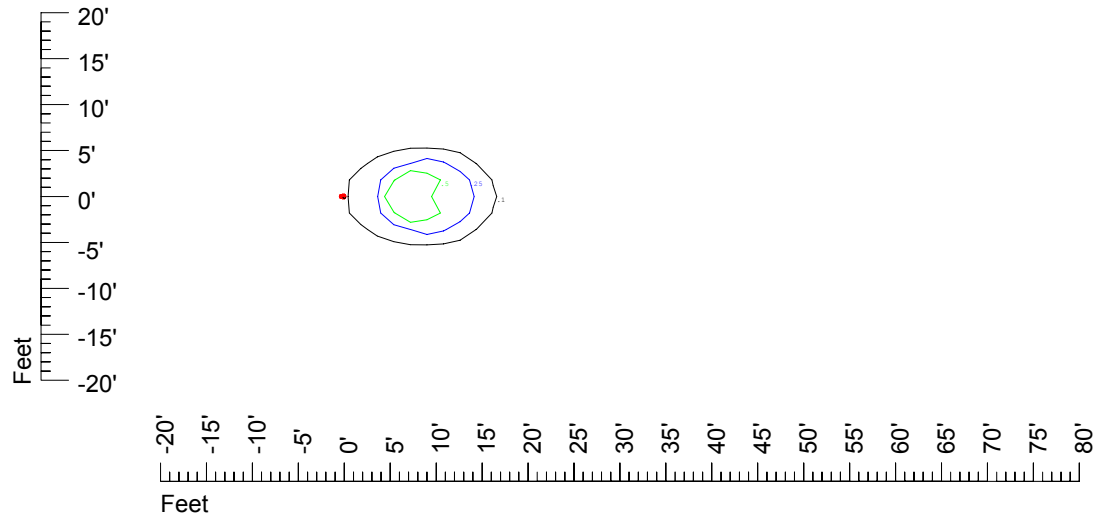

Isoline values — 0.1 fc — 0.25 fc — 0.5 fc — 1.0 fc — 2.0 fc

Mounting height 7' Tilt 0°

Mounting height 7' Tilt 30°

Mounting height 7' Tilt 15°

Mounting height 7' Tilt 45°

IES Photometric files C9289

Isoline template at 9' mounting height

Isoline values — 0.1 fc — 0.25 fc — 0.5 fc — 1.0 fc — 2.0 fc

Mounting height 9' Tilt 0°

Mounting height 9' Tilt 30°

Mounting height 9' Tilt 15°

Mounting height 9' Tilt 45°

IES Photometric files C9289

Isoline template at 11' mounting height

Isoline values — 0.1 fc — 0.25 fc — 0.5 fc — 1.0 fc — 2.0 fc

Mounting height 11' Tilt 0°

Mounting height 11' Tilt 30°

Mounting height 11' Tilt 15°

Mounting height 11' Tilt 45°

IES Photometric files C9289

Isoline template at 15' mounting height

Isoline values — 0.1 fc — 0.25 fc — 0.5 fc — 1.0 fc — 2.0 fc

Mounting height 20' Tilt 0°

Mounting height 20' Tilt 30°

Mounting height 20' Tilt 15°

Mounting height 20' Tilt 45°