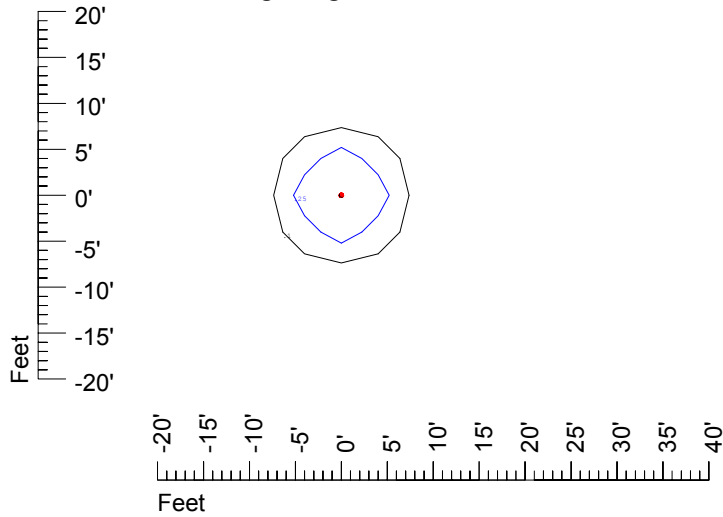

Isoline values — 0.1 fc — 0.25 fc — 0.5 fc — 1.0 fc — 2.0 fc

Mounting height 9' Tilt 0°

Mounting height 9' Tilt 30°

Mounting height 9' Tilt 15°

Mounting height 9' Tilt 45°

IES Photometric files C9289

Isoline template at 11' mounting height

Isoline values — 0.1 fc — 0.25 fc — 0.5 fc — 1.0 fc — 2.0 fc

Mounting height 11' Tilt 0°

Mounting height 11' Tilt 30°

Mounting height 11' Tilt 15°

Mounting height 11' Tilt 45°

IES Photometric files C9289

Isoline template at 15' mounting height

Isoline values — 0.1 fc — 0.25 fc — 0.5 fc — 1.0 fc — 2.0 fc

Mounting height 15' Tilt 0°

Mounting height 15' Tilt 30°

Mounting height 15' Tilt 15°

Mounting height 15' Tilt 45°

IES Photometric files C9289

Isoline template at 20' mounting height

Isoline values — 0.1 fc — 0.25 fc — 0.5 fc — 1.0 fc — 2.0 fc

Mounting height 20' Tilt 0°

Mounting height 20' Tilt 30°

Mounting height 20' Tilt 15°

Mounting height 20' Tilt 45°