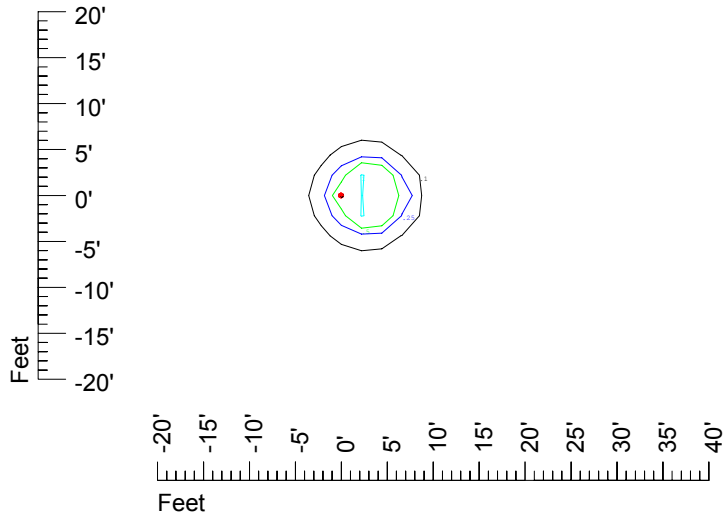

Isoline values — 0.1 fc — 0.25 fc — 0.5 fc — 1.0 fc — 2.0 fc

Mounting height 7' Tilt 0°

Mounting height 7' Tilt 30°

Mounting height 7' Tilt 15°

Mounting height 7' Tilt 45°

IES Photometric files C9289

Isoline template at 9' mounting height

Isoline values — 0.1 fc — 0.25 fc — 0.5 fc — 1.0 fc — 2.0 fc

Mounting height 9' Tilt 0°

Mounting height 9' Tilt 30°

Mounting height 9' Tilt 15°

Mounting height 9' Tilt 45°

IES Photometric files C9289

Isoline template at 11' mounting height

Isoline values — 0.1 fc — 0.25 fc — 0.5 fc — 1.0 fc — 2.0 fc

Mounting height 11' Tilt 0°

Mounting height 11' Tilt 30°

Mounting height 11' Tilt 15°

Mounting height 11' Tilt 45°

IES Photometric files C9289

Isoline template at 15' mounting height

Isoline values — 0.1 fc — 0.25 fc — 0.5 fc — 1.0 fc — 2.0 fc

Mounting height 15' Tilt 0°

Mounting height 15' Tilt 30°

Mounting height 15' Tilt 15°

Mounting height 15' Tilt 45°

IES Photometric files C9289

Isoline template at 20' mounting height