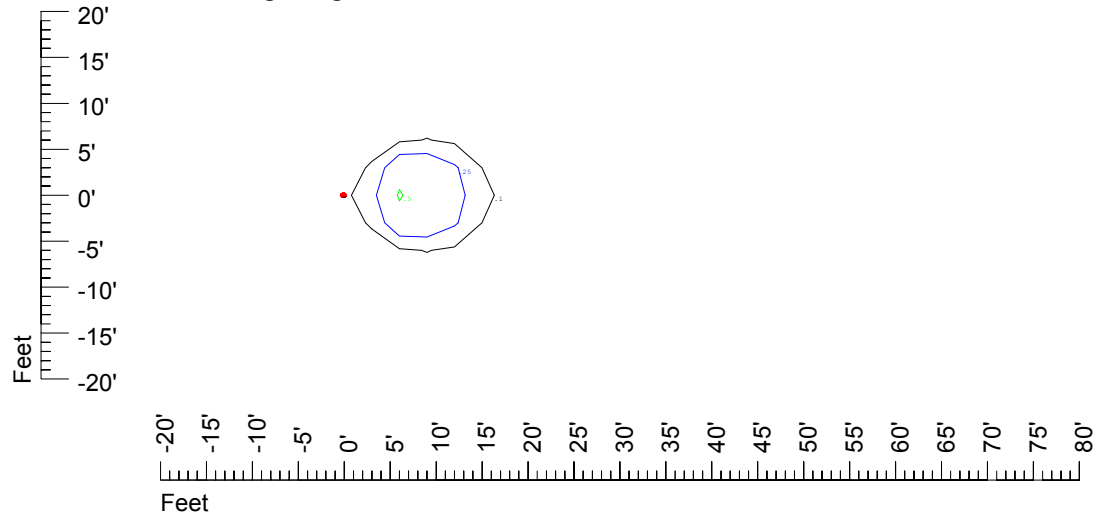

Isoline values — 0.1 fc — 0.25 fc — 0.5 fc — 1.0 fc — 2.0 fc

Mounting height 9' Tilt 0°

Mounting height 9' Tilt 30°

Mounting height 9' Tilt 15°

Mounting height 9' Tilt 45°

IES Photometric files C9289

Isoline template at 11' mounting height

Isoline values — 0.1 fc — 0.25 fc — 0.5 fc — 1.0 fc — 2.0 fc

Mounting height 11' Tilt 0°

Mounting height 11' Tilt 30°

Mounting height 11' Tilt 15°

Mounting height 11' Tilt 45°

IES Photometric files C9289

Isoline template at 15' mounting height

Isoline values — 0.1 fc — 0.25 fc — 0.5 fc — 1.0 fc — 2.0 fc

Mounting height 15' Tilt 0°

Mounting height 15' Tilt 30°

Mounting height 15' Tilt 15°

Mounting height 15' Tilt 45°

IES Photometric files C9289

Isoline template at 20' mounting height

Isoline values — 0.1 fc — 0.25 fc — 0.5 fc — 1.0 fc — 2.0 fc

Mounting height 20' Tilt 0°

Mounting height 20' Tilt 30°

Mounting height 20' Tilt 15°

Mounting height 20' Tilt 45°