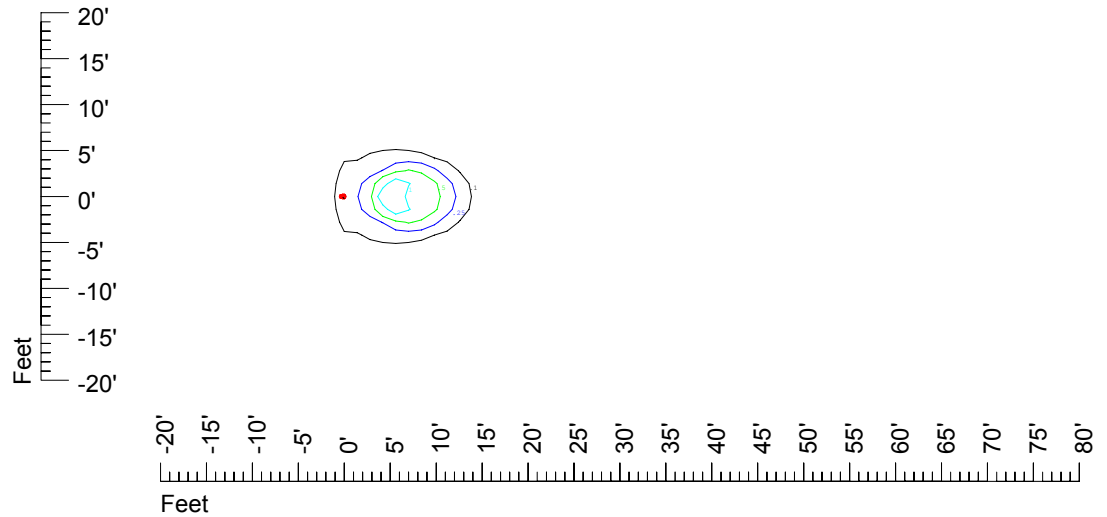

Isoline values — 0.1 fc — 0.25 fc — 0.5 fc — 1.0 fc — 2.0 fc

Mounting height 7' Tilt 0°

Mounting height 7' Tilt 30°

Mounting height 7' Tilt 15°

Mounting height 7' Tilt 45°

IES Photometric files C9289

Isoline template at 9' mounting height

Isoline values — 0.1 fc — 0.25 fc — 0.5 fc — 1.0 fc — 2.0 fc

Mounting height 9' Tilt 0°

Mounting height 9' Tilt 30°

Mounting height 9' Tilt 15°

Mounting height 9' Tilt 45°

IES Photometric files C9289

Isoline template at 11' mounting height

Isoline values — 0.1 fc — 0.25 fc — 0.5 fc — 1.0 fc — 2.0 fc

Mounting height 20' Tilt 0°

Mounting height 20' Tilt 30°

Mounting height 20' Tilt 15°

Mounting height 20' Tilt 45°