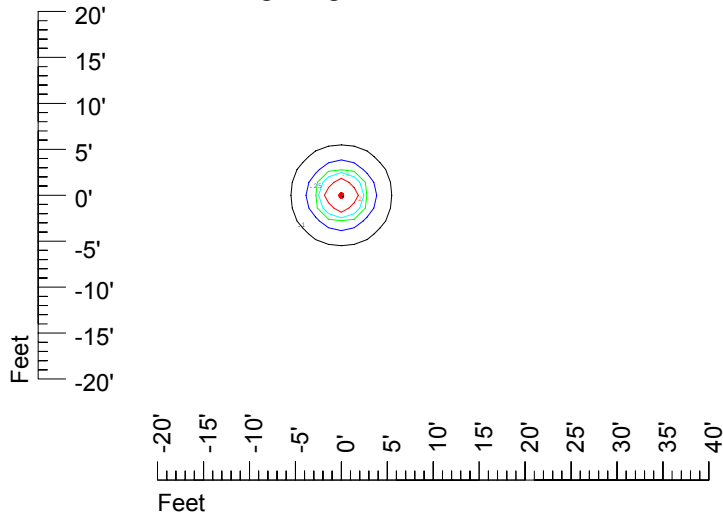

IES File: C9289

Lighting level in fc / Distance in feet

Vertical plan 0° to 180°
Horizontal plan 0°

— 2 fc — 1 fc — 0.5 fc — 0.25 fc — 0.1 fc

IES Photometric files C9289

Isoline template at 7' mounting height

Isoline values — 0.1 fc — 0.25 fc — 0.5 fc — 1.0 fc — 2.0 fc

Mounting height 7' Tilt 0°

Mounting height 7' Tilt 30°

Mounting height 7' Tilt 15°

Mounting height 7' Tilt 45°

IES Photometric files C9289

Isoline template at 9' mounting height

Isoline values — 0.1 fc — 0.25 fc — 0.5 fc — 1.0 fc — 2.0 fc

Mounting height 9' Tilt 0°

Mounting height 9' Tilt 30°

Mounting height 9' Tilt 15°

Mounting height 9' Tilt 45°

IES Photometric files C9289

Isoline template at 11' mounting height

Isoline values — 0.1 fc — 0.25 fc — 0.5 fc — 1.0 fc — 2.0 fc

Mounting height 20' Tilt 0°

Mounting height 20' Tilt 30°

Mounting height 20' Tilt 15°

Mounting height 20' Tilt 45°