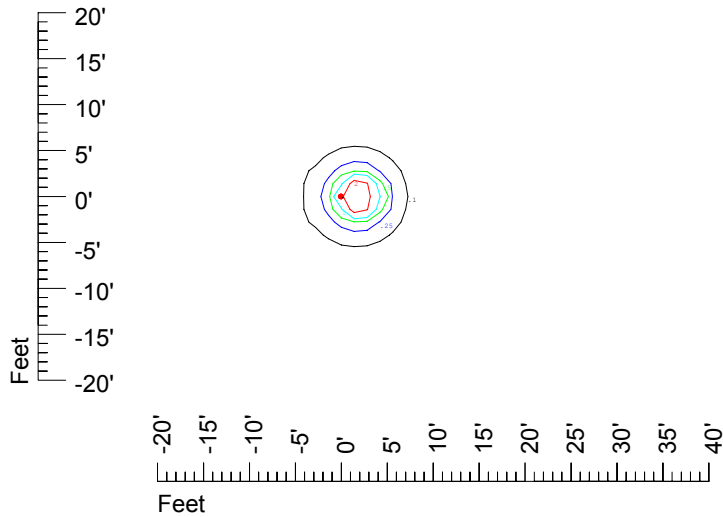

IES File: C9289

Lighting level in fc / Distance in feet

Vertical plan 0° to 180°
Horizontal plan 0°

— 2 fc — 1 fc — 0.5 fc — 0.25 fc — 0.1 fc

IES Photometric files C9289

Isoline template at 7' mounting height

Isoline values — 0.1 fc — 0.25 fc — 0.5 fc — 1.0 fc — 2.0 fc

Mounting height 7' Tilt 0°

Mounting height 7' Tilt 30°

Mounting height 7' Tilt 15°

Mounting height 7' Tilt 45°

IES Photometric files C9289

Isoline template at 9' mounting height

Isoline values — 0.1 fc — 0.25 fc — 0.5 fc — 1.0 fc — 2.0 fc

Mounting height 9' Tilt 0°

Mounting height 9' Tilt 30°

Mounting height 9' Tilt 15°

Mounting height 9' Tilt 45°

IES Photometric files C9289

Isoline template at 11' mounting height

Isoline values — 0.1 fc — 0.25 fc — 0.5 fc — 1.0 fc — 2.0 fc

Mounting height 11' Tilt 0°

Mounting height 11' Tilt 30°

Mounting height 11' Tilt 15°

Mounting height 11' Tilt 45°

IES Photometric files C9289

Isoline template at 15' mounting height