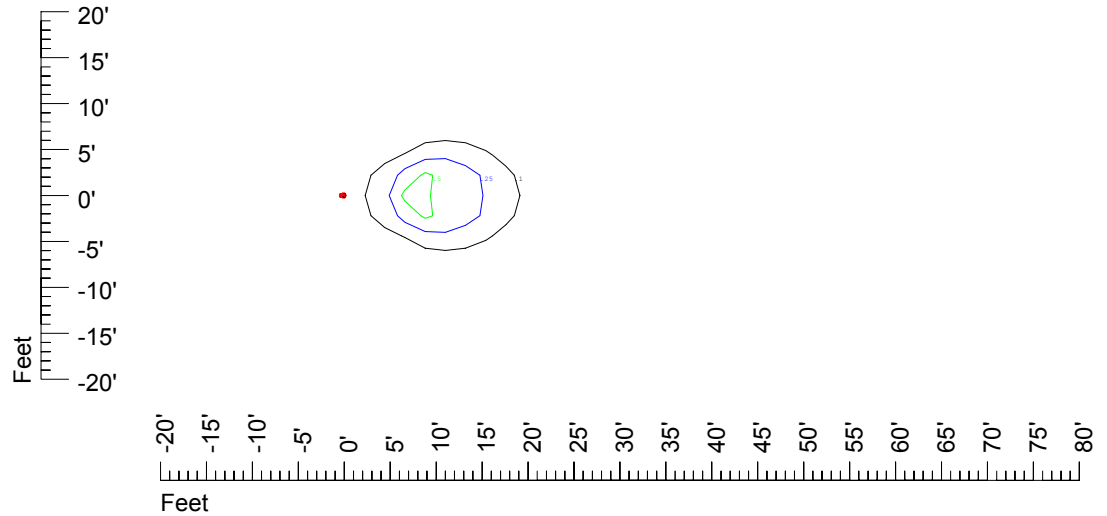

Isoline values — 0.1 fc — 0.25 fc — 0.5 fc — 1.0 fc — 2.0 fc

Mounting height 9' Tilt 0°

Mounting height 9' Tilt 30°

Mounting height 9' Tilt 15°

Mounting height 9' Tilt 45°

IES Photometric files C9289

Isoline template at 11' mounting height

Isoline values — 0.1 fc — 0.25 fc — 0.5 fc — 1.0 fc — 2.0 fc

Mounting height 11' Tilt 0°

Mounting height 11' Tilt 30°

Mounting height 11' Tilt 15°

Mounting height 11' Tilt 45°

IES Photometric files C9289

Isoline template at 15' mounting height

Isoline values — 0.1 fc — 0.25 fc — 0.5 fc — 1.0 fc — 2.0 fc

Mounting height 15' Tilt 0°

Mounting height 15' Tilt 30°

Mounting height 15' Tilt 15°

Mounting height 15' Tilt 45°

IES Photometric files C9289

Isoline template at 20' mounting height

Isoline values — 0.1 fc — 0.25 fc — 0.5 fc — 1.0 fc — 2.0 fc

Mounting height 20' Tilt 0°

Mounting height 20' Tilt 30°

Mounting height 20' Tilt 15°

Mounting height 20' Tilt 45°