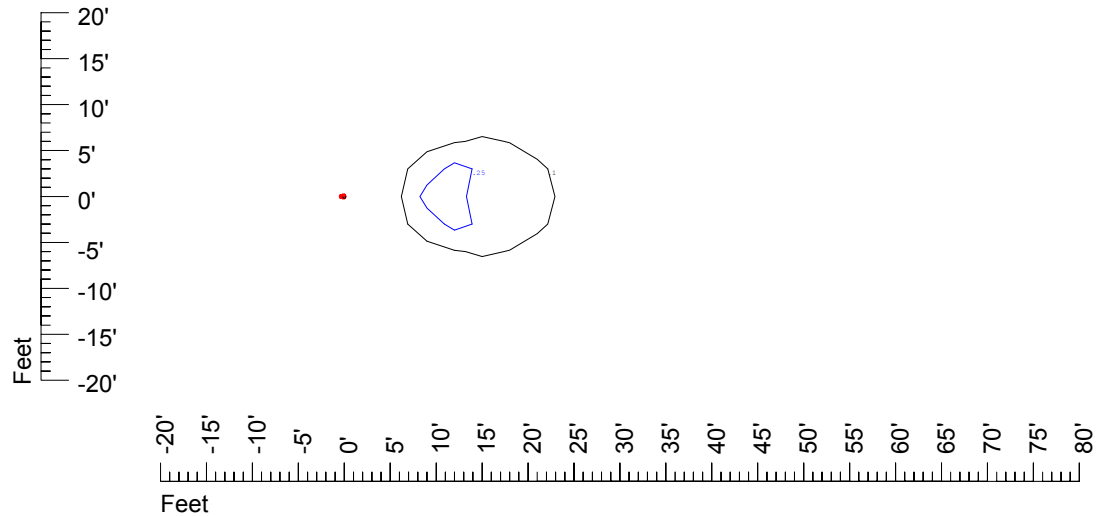

Isoline values — 0.1 fc — 0.25 fc — 0.5 fc — 1.0 fc — 2.0 fc

Mounting height 11' Tilt 0°

Mounting height 11' Tilt 30°

Mounting height 11' Tilt 15°

Mounting height 11' Tilt 45°

IES Photometric files C9289

Isoline template at 15' mounting height

Isoline values — 0.1 fc — 0.25 fc — 0.5 fc — 1.0 fc — 2.0 fc

Mounting height 15' Tilt 0°

Mounting height 15' Tilt 30°

Mounting height 15' Tilt 15°

Mounting height 15' Tilt 45°

IES Photometric files C9289

Isoline template at 20' mounting height

Isoline values — 0.1 fc — 0.25 fc — 0.5 fc — 1.0 fc — 2.0 fc

Mounting height 20' Tilt 0°

Mounting height 20' Tilt 30°

Mounting height 20' Tilt 15°

Mounting height 20' Tilt 45°