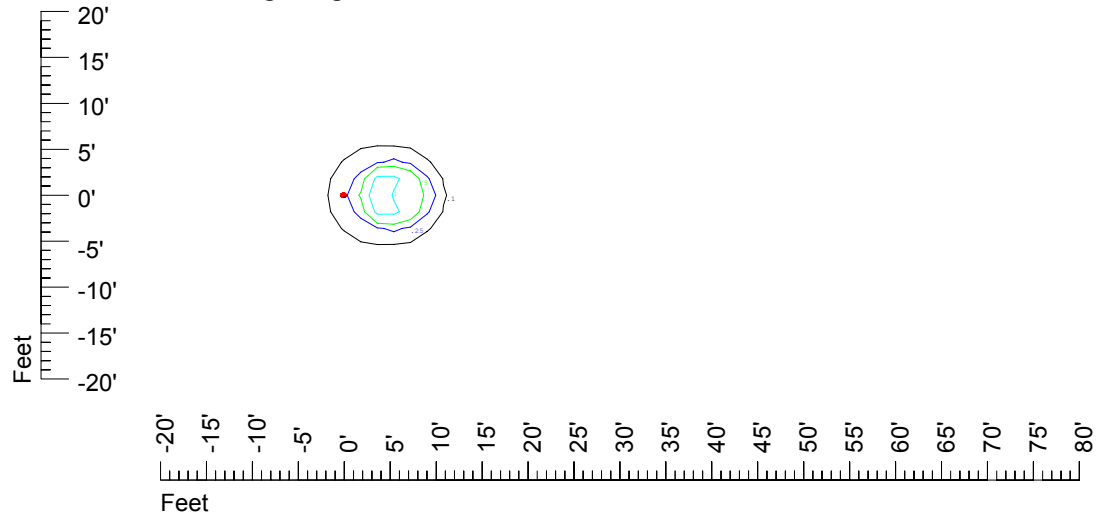

Isoline values — 0.1 fc — 0.25 fc — 0.5 fc — 1.0 fc — 2.0 fc

Mounting height 7' Tilt 0°

Mounting height 7' Tilt 30°

Mounting height 7' Tilt 15°

Mounting height 7' Tilt 45°

IES Photometric files C9289

Isoline template at 9' mounting height

Isoline values — 0.1 fc — 0.25 fc — 0.5 fc — 1.0 fc — 2.0 fc

Mounting height 9' Tilt 0°

Mounting height 9' Tilt 30°

Mounting height 9' Tilt 15°

Mounting height 9' Tilt 45°

IES Photometric files C9289

Isoline template at 11' mounting height

Isoline values — 0.1 fc — 0.25 fc — 0.5 fc — 1.0 fc — 2.0 fc

Mounting height 20' Tilt 0°

Mounting height 20' Tilt 30°

Mounting height 20' Tilt 15°

Mounting height 20' Tilt 45°