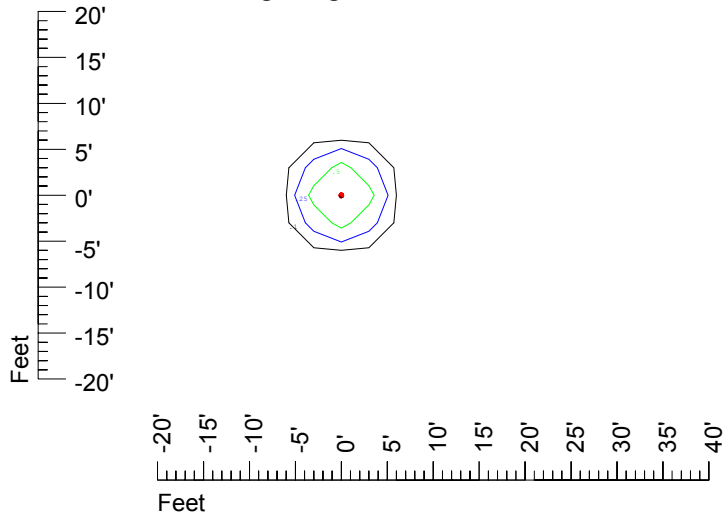

Isoline values — 0.1 fc — 0.25 fc — 0.5 fc — 1.0 fc — 2.0 fc

Mounting height 7' Tilt 0°

Mounting height 7' Tilt 30°

Mounting height 7' Tilt 15°

Mounting height 7' Tilt 45°

IES Photometric files C9289

Isoline template at 9' mounting height

Isoline values — 0.1 fc — 0.25 fc — 0.5 fc — 1.0 fc — 2.0 fc

Mounting height 9' Tilt 0°

Mounting height 9' Tilt 30°

Mounting height 9' Tilt 15°

Mounting height 9' Tilt 45°

IES Photometric files C9289

Isoline template at 11' mounting height

Isoline values — 0.1 fc — 0.25 fc — 0.5 fc — 1.0 fc — 2.0 fc

Mounting height 11' Tilt 0°

Mounting height 11' Tilt 30°

Mounting height 11' Tilt 15°

Mounting height 11' Tilt 45°

IES Photometric files C9289

Isoline template at 15' mounting height

Isoline values — 0.1 fc — 0.25 fc — 0.5 fc — 1.0 fc — 2.0 fc

Mounting height 15' Tilt 0°

Mounting height 15' Tilt 30°

Mounting height 15' Tilt 15°

Mounting height 15' Tilt 45°

IES Photometric files C9289

Isoline template at 20' mounting height