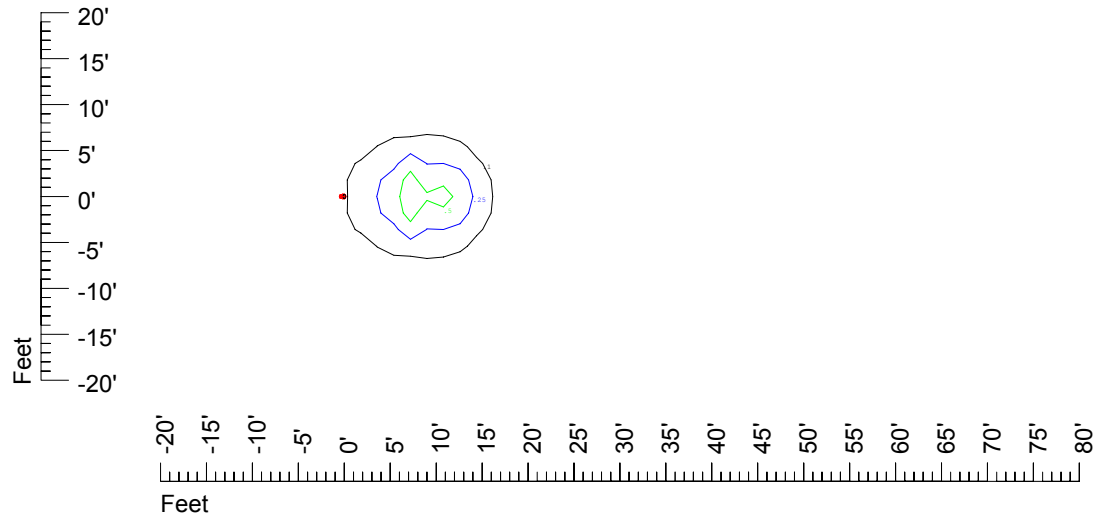

Isoline values — 0.1 fc — 0.25 fc — 0.5 fc — 1.0 fc — 2.0 fc

Mounting height 7' Tilt 0°

Mounting height 7' Tilt 30°

Mounting height 7' Tilt 15°

Mounting height 7' Tilt 45°

IES Photometric files C9286

Isoline template at 9' mounting height

Isoline values — 0.1 fc — 0.25 fc — 0.5 fc — 1.0 fc — 2.0 fc

Mounting height 9' Tilt 0°

Mounting height 9' Tilt 30°

Mounting height 9' Tilt 15°

Mounting height 9' Tilt 45°

IES Photometric files C9286

Isoline template at 11' mounting height

Isoline values — 0.1 fc — 0.25 fc — 0.5 fc — 1.0 fc — 2.0 fc

Mounting height 11' Tilt 0°

Mounting height 11' Tilt 30°

Mounting height 11' Tilt 15°

Mounting height 11' Tilt 45°

IES Photometric files C9286

Isoline template at 15' mounting height

Isoline values — 0.1 fc — 0.25 fc — 0.5 fc — 1.0 fc — 2.0 fc

Mounting height 20' Tilt 0°

Mounting height 20' Tilt 30°

Mounting height 20' Tilt 15°

Mounting height 20' Tilt 45°