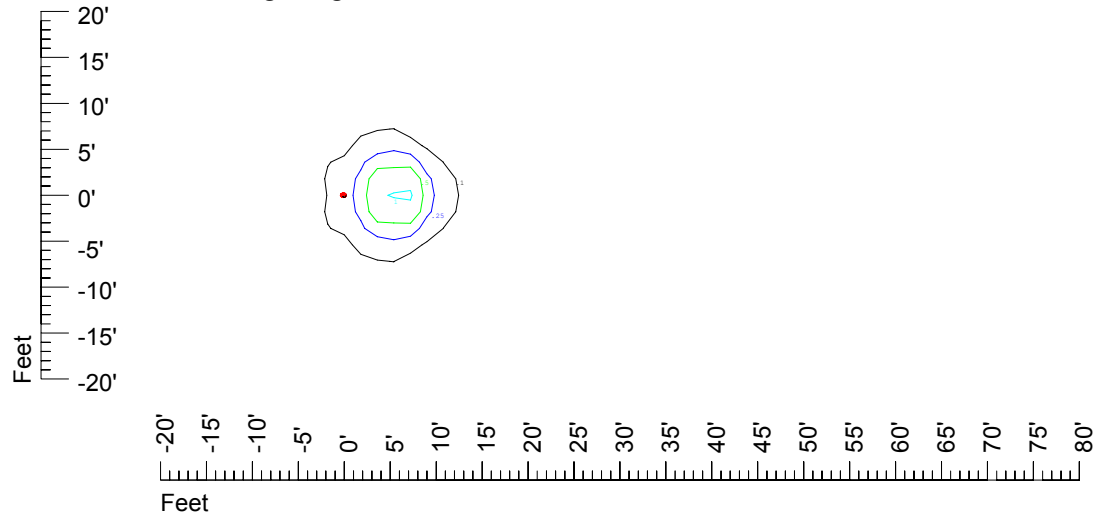

Isoline values — 0.1 fc — 0.25 fc — 0.5 fc — 1.0 fc — 2.0 fc

Mounting height 7' Tilt 0°

Mounting height 7' Tilt 30°

Mounting height 7' Tilt 15°

Mounting height 7' Tilt 45°

IES Photometric files C9286

Isoline template at 9' mounting height

Isoline values — 0.1 fc — 0.25 fc — 0.5 fc — 1.0 fc — 2.0 fc

Mounting height 9' Tilt 0°

Mounting height 9' Tilt 30°

Mounting height 9' Tilt 15°

Mounting height 9' Tilt 45°

IES Photometric files C9286

Isoline template at 11' mounting height

Isoline values — 0.1 fc — 0.25 fc — 0.5 fc — 1.0 fc — 2.0 fc

Mounting height 20' Tilt 0°

Mounting height 20' Tilt 30°

Mounting height 20' Tilt 15°

Mounting height 20' Tilt 45°