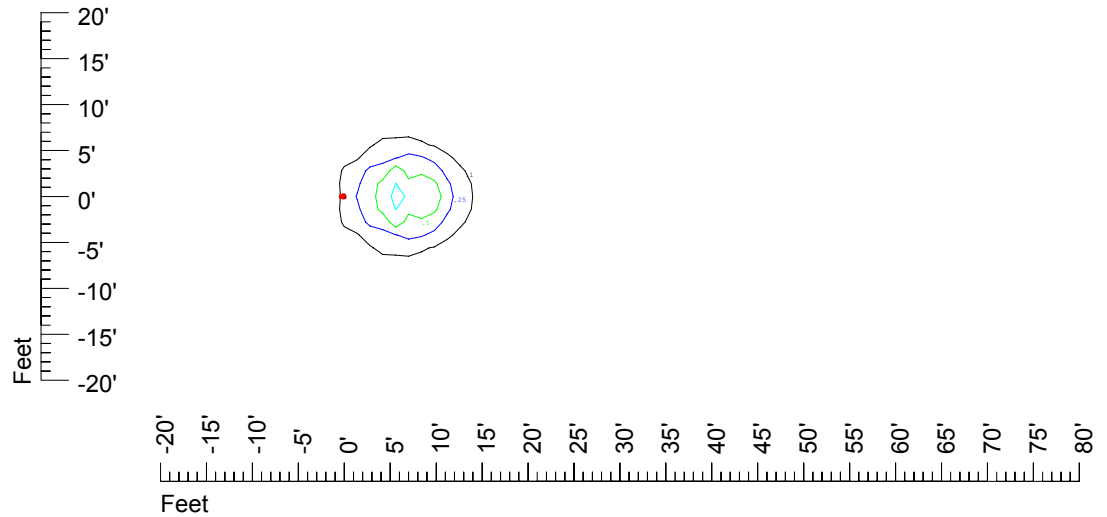

IES File: C9286

Lighting level in fc / Distance in feet

Vertical plan 0° to 180°
Horizontal plan 0°

— 2 fc — 1 fc — 0.5 fc — 0.25 fc — 0.1 fc

IES Photometric files C9286

Isoline template at 7' mounting height

Isoline values — 0.1 fc — 0.25 fc — 0.5 fc — 1.0 fc — 2.0 fc

Mounting height 7' Tilt 0°

Mounting height 7' Tilt 30°

Mounting height 7' Tilt 15°

Mounting height 7' Tilt 45°

IES Photometric files C9286

Isoline template at 9' mounting height

Isoline values — 0.1 fc — 0.25 fc — 0.5 fc — 1.0 fc — 2.0 fc

Mounting height 9' Tilt 0°

Mounting height 9' Tilt 30°

Mounting height 9' Tilt 15°

Mounting height 9' Tilt 45°

IES Photometric files C9286

Isoline template at 11' mounting height

Isoline values — 0.1 fc — 0.25 fc — 0.5 fc — 1.0 fc — 2.0 fc

Mounting height 20' Tilt 0°

Mounting height 20' Tilt 30°

Mounting height 20' Tilt 15°

Mounting height 20' Tilt 45°