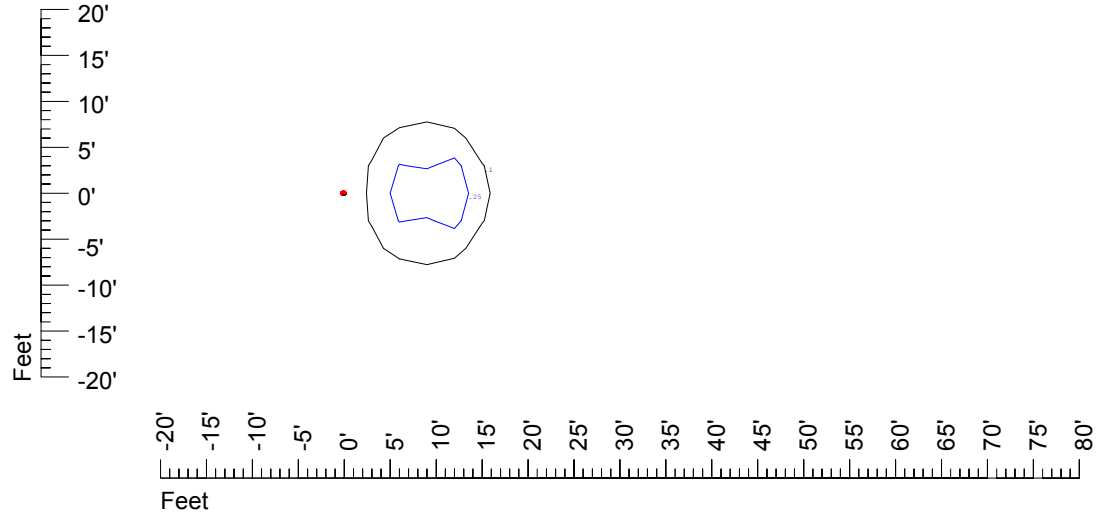

Isoline values — 0.1 fc — 0.25 fc — 0.5 fc — 1.0 fc — 2.0 fc

Mounting height 9' Tilt 0°

Mounting height 9' Tilt 30°

Mounting height 9' Tilt 15°

Mounting height 9' Tilt 45°

IES Photometric files C9286

Isoline template at 11' mounting height

Isoline values — 0.1 fc — 0.25 fc — 0.5 fc — 1.0 fc — 2.0 fc

Mounting height 11' Tilt 0°

Mounting height 11' Tilt 30°

Mounting height 11' Tilt 15°

Mounting height 11' Tilt 45°

IES Photometric files C9286

Isoline template at 15' mounting height

Isoline values — 0.1 fc — 0.25 fc — 0.5 fc — 1.0 fc — 2.0 fc

Mounting height 15' Tilt 0°

Mounting height 15' Tilt 30°

Mounting height 15' Tilt 15°

Mounting height 15' Tilt 45°

IES Photometric files C9286

Isoline template at 20' mounting height

Isoline values — 0.1 fc — 0.25 fc — 0.5 fc — 1.0 fc — 2.0 fc

Mounting height 20' Tilt 0°

Mounting height 20' Tilt 30°

Mounting height 20' Tilt 15°

Mounting height 20' Tilt 45°