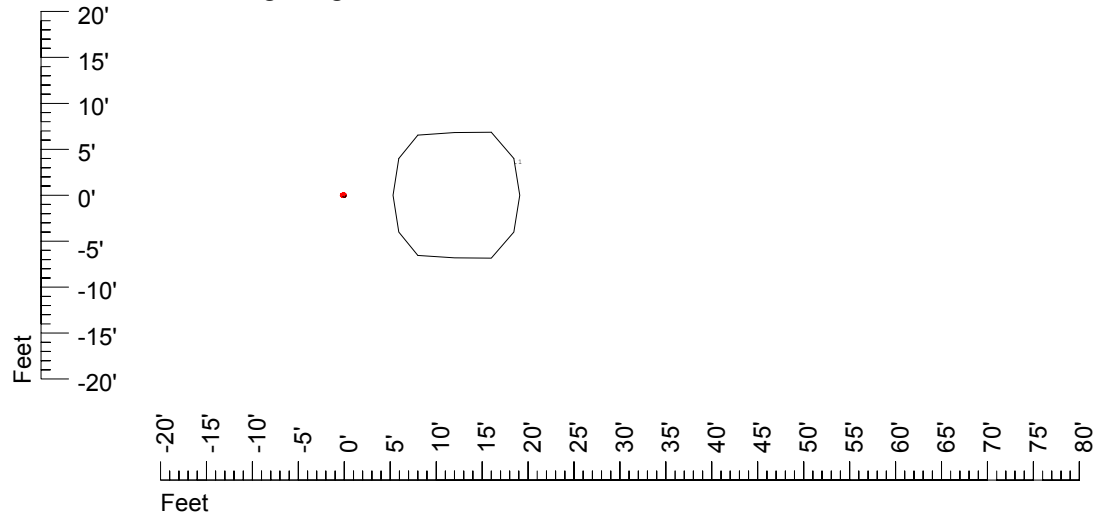

Isoline values — 0.1 fc — 0.25 fc — 0.5 fc — 1.0 fc — 2.0 fc

Mounting height 11' Tilt 0°

Mounting height 11' Tilt 30°

Mounting height 11' Tilt 15°

Mounting height 11' Tilt 45°

IES Photometric files C9286

Isoline template at 15' mounting height

Isoline values — 0.1 fc — 0.25 fc — 0.5 fc — 1.0 fc — 2.0 fc

Mounting height 15' Tilt 0°

Mounting height 15' Tilt 30°

Mounting height 15' Tilt 15°

Mounting height 15' Tilt 45°

IES Photometric files C9286

Isoline template at 20' mounting height

Isoline values — 0.1 fc — 0.25 fc — 0.5 fc — 1.0 fc — 2.0 fc

Mounting height 20' Tilt 0°

Mounting height 20' Tilt 30°

Mounting height 20' Tilt 15°

Mounting height 20' Tilt 45°