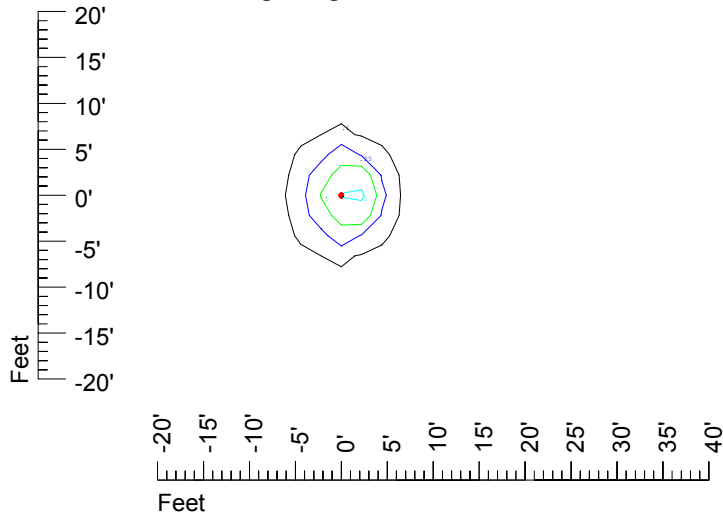

IES File: C9286

Lighting level in fc / Distance in feet

Vertical plan 0° to 180°
Horizontal plan 0°

— 2 fc — 1 fc — 0.5 fc — 0.25 fc — 0.1 fc

IES Photometric files C9286

Isoline template at 7' mounting height

Isoline values — 0.1 fc — 0.25 fc — 0.5 fc — 1.0 fc — 2.0 fc

Mounting height 7' Tilt 0°

Mounting height 7' Tilt 30°

Mounting height 7' Tilt 15°

Mounting height 7' Tilt 45°

IES Photometric files C9286

Isoline template at 9' mounting height

Isoline values — 0.1 fc — 0.25 fc — 0.5 fc — 1.0 fc — 2.0 fc

Mounting height 9' Tilt 0°

Mounting height 9' Tilt 30°

Mounting height 9' Tilt 15°

Mounting height 9' Tilt 45°

IES Photometric files C9286

Isoline template at 11' mounting height

Isoline values — 0.1 fc — 0.25 fc — 0.5 fc — 1.0 fc — 2.0 fc

Mounting height 11' Tilt 0°

Mounting height 11' Tilt 30°

Mounting height 11' Tilt 15°

Mounting height 11' Tilt 45°

IES Photometric files C9286

Isoline template at 15' mounting height