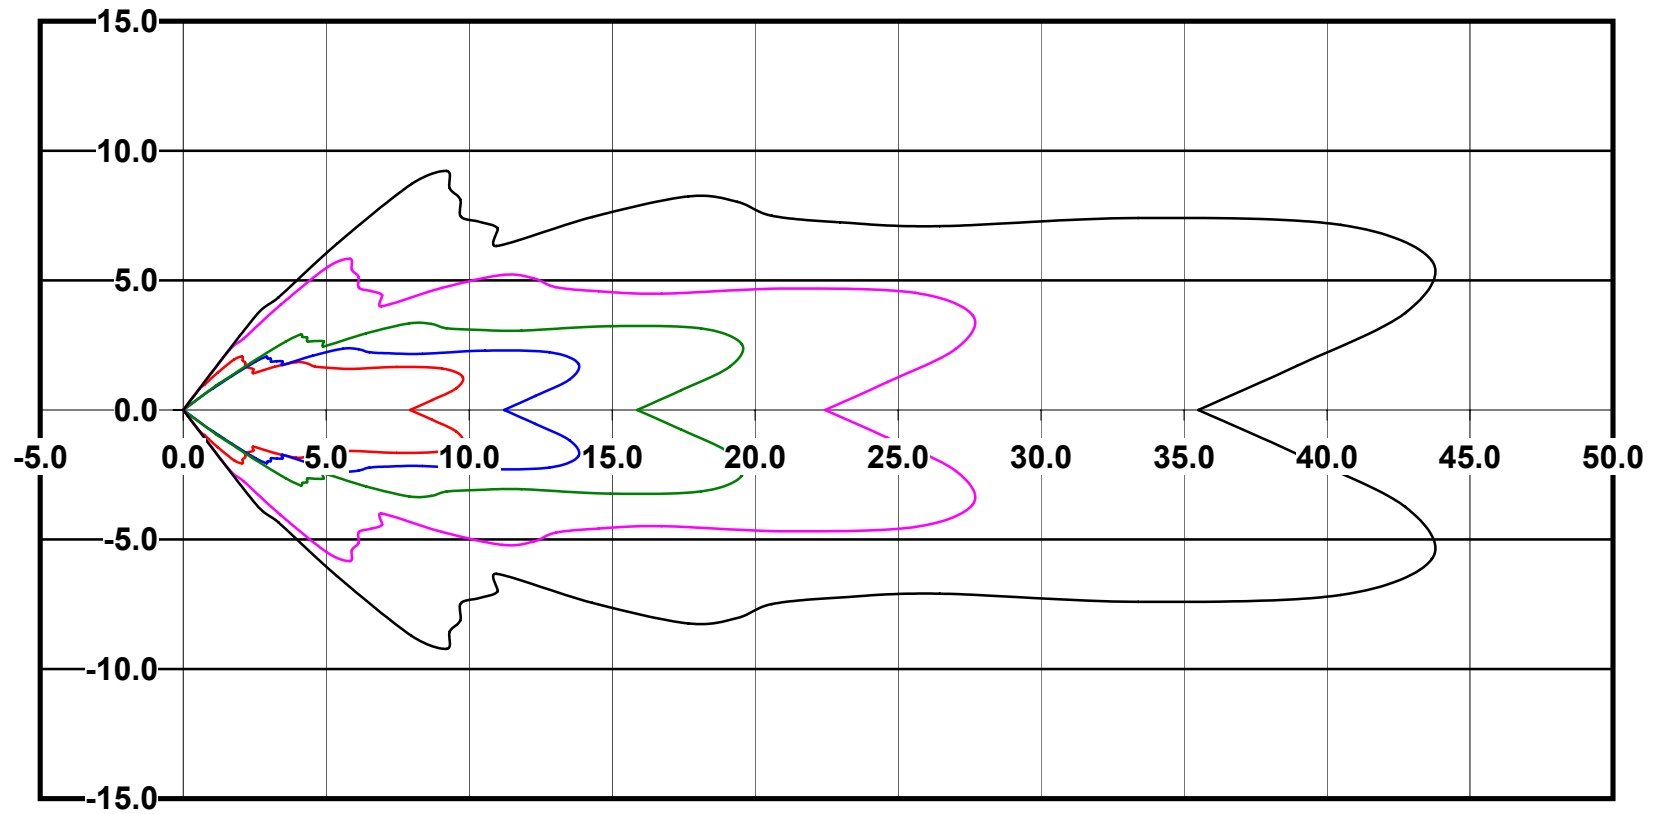

IES File: C9286

Lighting level in fc / Distance in feet

Vertical plan 0° to 180°
Horizontal plan 0°

— 2 fc — 1 fc — 0.5 fc — 0.25 fc — 0.1 fc

IES Photometric files C9286

Isoline template at 7' mounting height

Isoline values — 0.1 fc — 0.25 fc — 0.5 fc — 1.0 fc — 2.0 fc

Mounting height 7' Tilt 0°

Mounting height 7' Tilt 30°

Mounting height 7' Tilt 15°

Mounting height 7' Tilt 45°

IES Photometric files C9286

Isoline template at 9' mounting height

Isoline values — 0.1 fc — 0.25 fc — 0.5 fc — 1.0 fc — 2.0 fc

Mounting height 9' Tilt 0°

Mounting height 9' Tilt 30°

Mounting height 9' Tilt 15°

Mounting height 9' Tilt 45°

IES Photometric files C9286

Isoline template at 11' mounting height

Isoline values — 0.1 fc — 0.25 fc — 0.5 fc — 1.0 fc — 2.0 fc

Mounting height 20' Tilt 0°

Mounting height 20' Tilt 30°

Mounting height 20' Tilt 15°

Mounting height 20' Tilt 45°