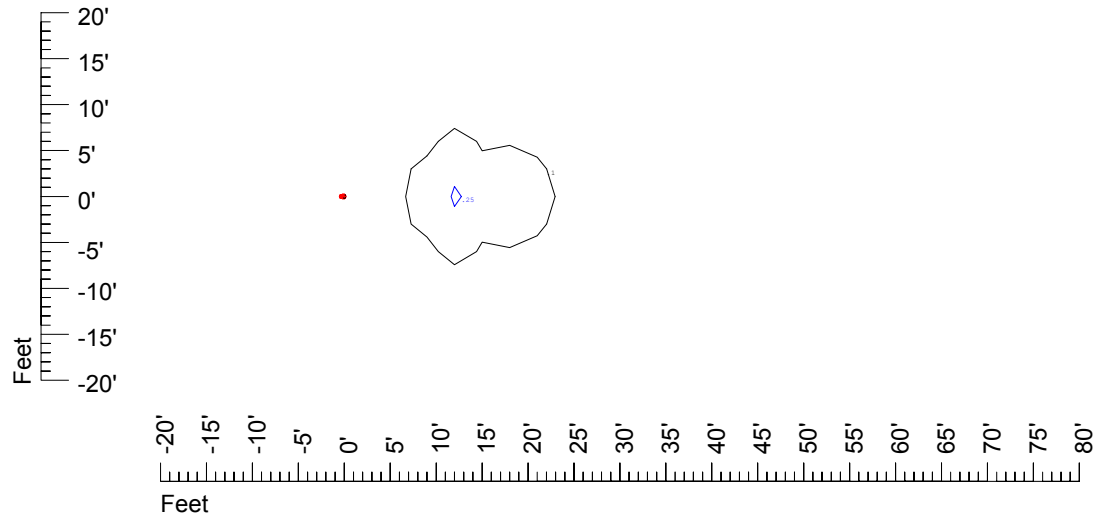

Isoline values — 0.1 fc — 0.25 fc — 0.5 fc — 1.0 fc — 2.0 fc

Mounting height 11' Tilt 0°

Mounting height 11' Tilt 30°

Mounting height 11' Tilt 15°

Mounting height 11' Tilt 45°

IES Photometric files C9286

Isoline template at 15' mounting height

Isoline values — 0.1 fc — 0.25 fc — 0.5 fc — 1.0 fc — 2.0 fc

Mounting height 15' Tilt 0°

Mounting height 15' Tilt 30°

Mounting height 15' Tilt 15°

Mounting height 15' Tilt 45°

IES Photometric files C9286

Isoline template at 20' mounting height

Isoline values — 0.1 fc — 0.25 fc — 0.5 fc — 1.0 fc — 2.0 fc

Mounting height 20' Tilt 0°

Mounting height 20' Tilt 30°

Mounting height 20' Tilt 15°

Mounting height 20' Tilt 45°