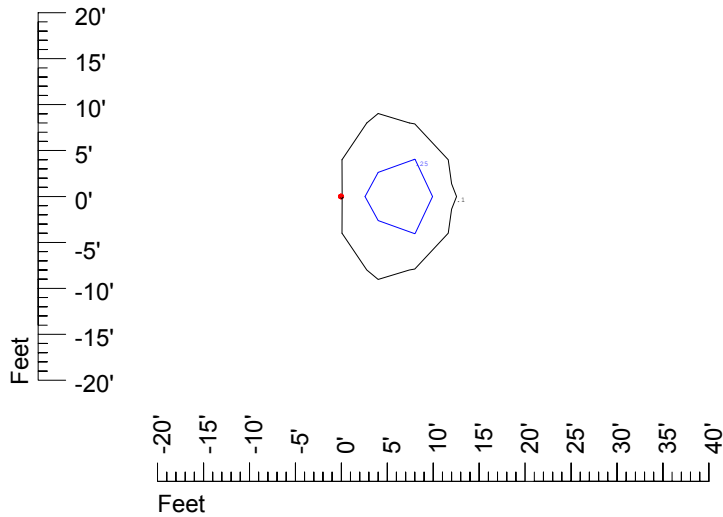

Isoline values — 0.1 fc — 0.25 fc — 0.5 fc — 1.0 fc — 2.0 fc

Mounting height 7' Tilt 0°

Mounting height 7' Tilt 30°

Mounting height 7' Tilt 15°

Mounting height 7' Tilt 45°

IES Photometric files C9286

Isoline template at 9' mounting height

Isoline values — 0.1 fc — 0.25 fc — 0.5 fc — 1.0 fc — 2.0 fc

Mounting height 11' Tilt 0°

Mounting height 11' Tilt 30°

Mounting height 11' Tilt 15°

Mounting height 11' Tilt 45°

IES Photometric files C9286

Isoline template at 15' mounting height

Isoline values — 0.1 fc — 0.25 fc — 0.5 fc — 1.0 fc — 2.0 fc

Mounting height 15' Tilt 0°

Mounting height 15' Tilt 30°

Mounting height 15' Tilt 15°

Mounting height 15' Tilt 45°

IES Photometric files C9286

Isoline template at 20' mounting height

Isoline values — 0.1 fc — 0.25 fc — 0.5 fc — 1.0 fc — 2.0 fc

Mounting height 20' Tilt 0°

Mounting height 20' Tilt 30°

Mounting height 20' Tilt 15°

Mounting height 20' Tilt 45°