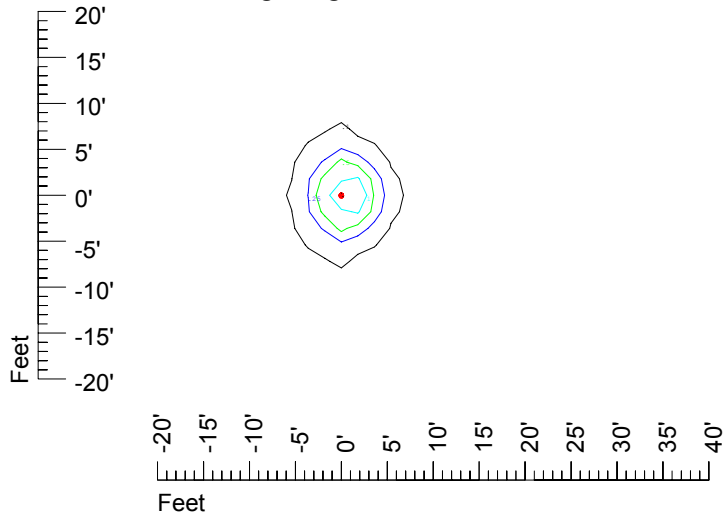

IES File: C9286

Lighting level in fc / Distance in feet

Vertical plan 0° to 180°
Horizontal plan 0°

— 2 fc — 1 fc — 0.5 fc — 0.25 fc — 0.1 fc

IES Photometric files C9286

Isoline template at 7' mounting height

Isoline values — 0.1 fc — 0.25 fc — 0.5 fc — 1.0 fc — 2.0 fc

Mounting height 7' Tilt 0°

Mounting height 7' Tilt 30°

Mounting height 7' Tilt 15°

Mounting height 7' Tilt 45°

IES Photometric files C9286

Isoline template at 9' mounting height

Isoline values — 0.1 fc — 0.25 fc — 0.5 fc — 1.0 fc — 2.0 fc

Mounting height 9' Tilt 0°

Mounting height 9' Tilt 30°

Mounting height 9' Tilt 15°

Mounting height 9' Tilt 45°

IES Photometric files C9286

Isoline template at 11' mounting height

Isoline values — 0.1 fc — 0.25 fc — 0.5 fc — 1.0 fc — 2.0 fc

Mounting height 11' Tilt 0°

Mounting height 11' Tilt 30°

Mounting height 11' Tilt 15°

Mounting height 11' Tilt 45°

IES Photometric files C9286

Isoline template at 15' mounting height