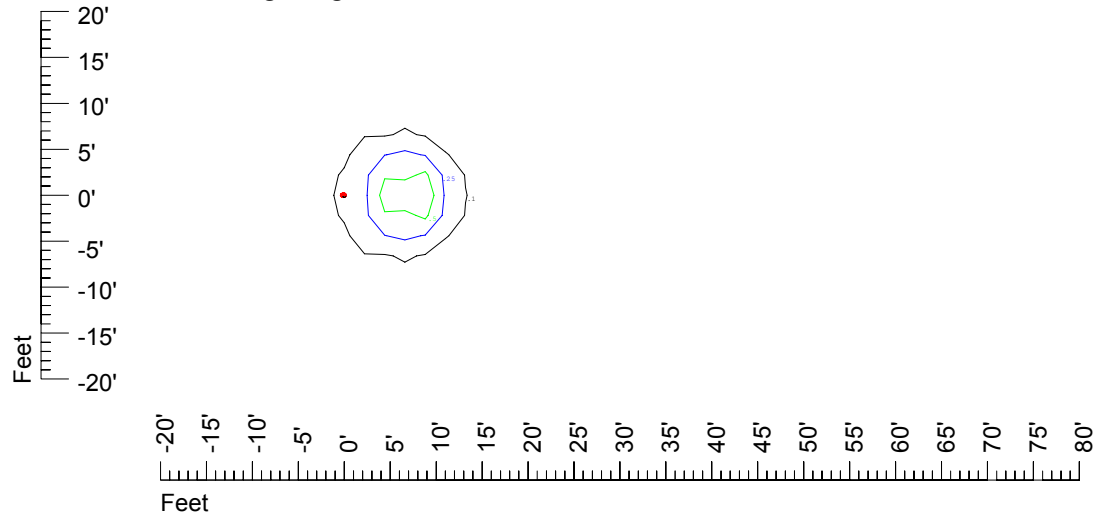

Isoline values — 0.1 fc — 0.25 fc — 0.5 fc — 1.0 fc — 2.0 fc

Mounting height 7' Tilt 0°

Mounting height 7' Tilt 30°

Mounting height 7' Tilt 15°

Mounting height 7' Tilt 45°

IES Photometric files C9286

Isoline template at 9' mounting height

Isoline values — 0.1 fc — 0.25 fc — 0.5 fc — 1.0 fc — 2.0 fc

Mounting height 9' Tilt 0°

Mounting height 9' Tilt 30°

Mounting height 9' Tilt 15°

Mounting height 9' Tilt 45°

IES Photometric files C9286

Isoline template at 11' mounting height

Isoline values — 0.1 fc — 0.25 fc — 0.5 fc — 1.0 fc — 2.0 fc

Mounting height 11' Tilt 0°

Mounting height 11' Tilt 30°

Mounting height 11' Tilt 15°

Mounting height 11' Tilt 45°

IES Photometric files C9286

Isoline template at 15' mounting height

Isoline values — 0.1 fc — 0.25 fc — 0.5 fc — 1.0 fc — 2.0 fc

Mounting height 20' Tilt 0°

Mounting height 20' Tilt 30°

Mounting height 20' Tilt 15°

Mounting height 20' Tilt 45°