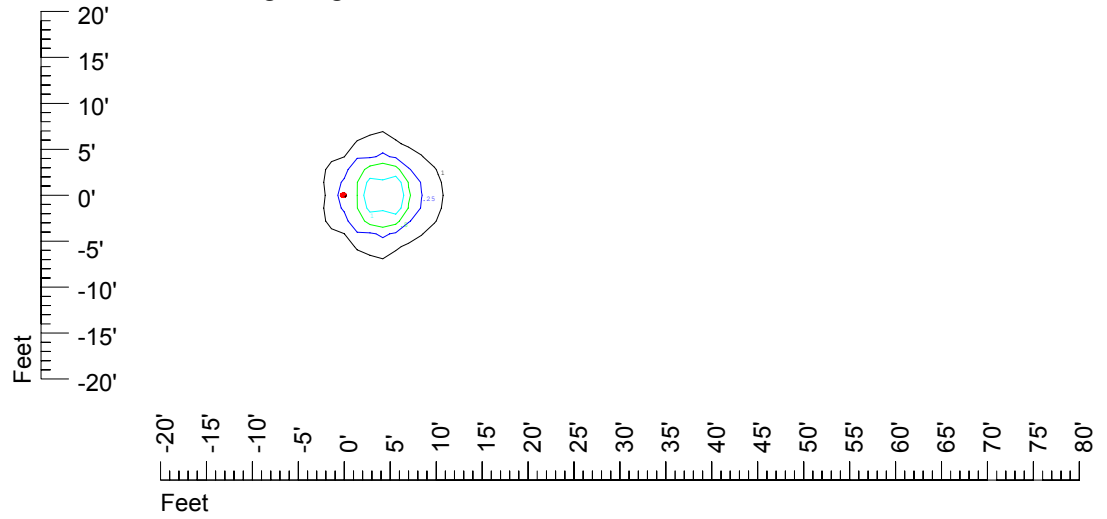

IES File: C9286

Lighting level in fc / Distance in feet

Vertical plan 0° to 180°
Horizontal plan 0°

— 2 fc — 1 fc — 0.5 fc — 0.25 fc — 0.1 fc

IES Photometric files C9286

Isoline template at 7' mounting height

Isoline values — 0.1 fc — 0.25 fc — 0.5 fc — 1.0 fc — 2.0 fc

Mounting height 7' Tilt 0°

Mounting height 7' Tilt 30°

Mounting height 7' Tilt 15°

Mounting height 7' Tilt 45°

IES Photometric files C9286

Isoline template at 9' mounting height

Isoline values — 0.1 fc — 0.25 fc — 0.5 fc — 1.0 fc — 2.0 fc

Mounting height 9' Tilt 0°

Mounting height 9' Tilt 30°

Mounting height 9' Tilt 15°

Mounting height 9' Tilt 45°

IES Photometric files C9286

Isoline template at 11' mounting height

Isoline values — 0.1 fc — 0.25 fc — 0.5 fc — 1.0 fc — 2.0 fc

Mounting height 20' Tilt 0°

Mounting height 20' Tilt 30°

Mounting height 20' Tilt 15°

Mounting height 20' Tilt 45°