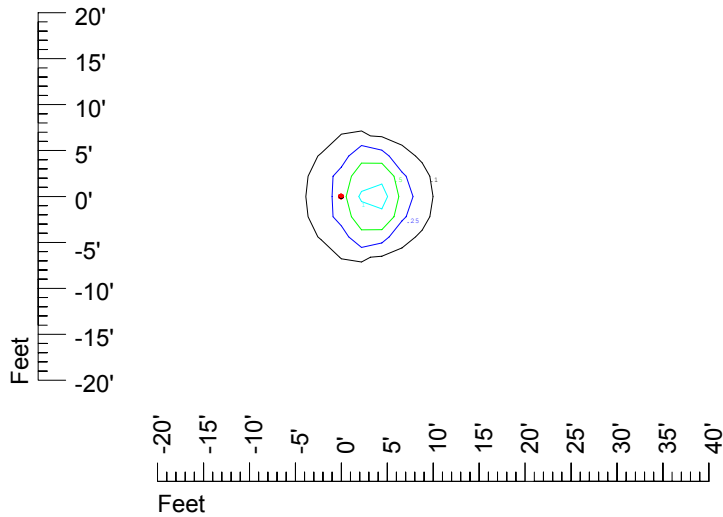

Isoline values — 0.1 fc — 0.25 fc — 0.5 fc — 1.0 fc — 2.0 fc

Mounting height 7' Tilt 0°

Mounting height 7' Tilt 30°

Mounting height 7' Tilt 15°

Mounting height 7' Tilt 45°

IES Photometric files C9286

Isoline template at 9' mounting height

Isoline values — 0.1 fc — 0.25 fc — 0.5 fc — 1.0 fc — 2.0 fc

Mounting height 9' Tilt 0°

Mounting height 9' Tilt 30°

Mounting height 9' Tilt 15°

Mounting height 9' Tilt 45°

IES Photometric files C9286

Isoline template at 11' mounting height

Isoline values — 0.1 fc — 0.25 fc — 0.5 fc — 1.0 fc — 2.0 fc

Mounting height 11' Tilt 0°

Mounting height 11' Tilt 30°

Mounting height 11' Tilt 15°

Mounting height 11' Tilt 45°

IES Photometric files C9286

Isoline template at 15' mounting height

Isoline values — 0.1 fc — 0.25 fc — 0.5 fc — 1.0 fc — 2.0 fc

Mounting height 15' Tilt 0°

Mounting height 15' Tilt 30°

Mounting height 15' Tilt 15°

Mounting height 15' Tilt 45°

IES Photometric files C9286

Isoline template at 20' mounting height