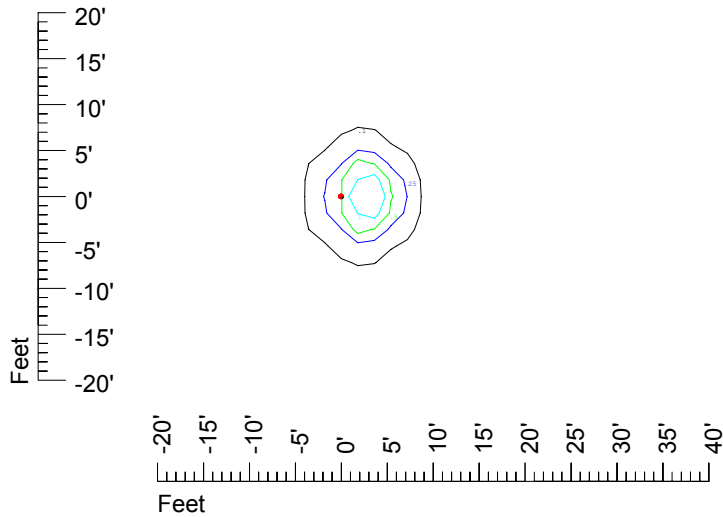

IES File: C9286

Lighting level in fc / Distance in feet

Vertical plan 0° to 180°
Horizontal plan 0°

— 2 fc — 1 fc — 0.5 fc — 0.25 fc — 0.1 fc

IES Photometric files C9286

Isoline template at 7' mounting height

Isoline values — 0.1 fc — 0.25 fc — 0.5 fc — 1.0 fc — 2.0 fc

Mounting height 7' Tilt 0°

Mounting height 7' Tilt 30°

Mounting height 7' Tilt 15°

Mounting height 7' Tilt 45°

IES Photometric files C9286

Isoline template at 9' mounting height

Isoline values — 0.1 fc — 0.25 fc — 0.5 fc — 1.0 fc — 2.0 fc

Mounting height 9' Tilt 0°

Mounting height 9' Tilt 30°

Mounting height 9' Tilt 15°

Mounting height 9' Tilt 45°

IES Photometric files C9286

Isoline template at 11' mounting height

Isoline values — 0.1 fc — 0.25 fc — 0.5 fc — 1.0 fc — 2.0 fc

Mounting height 11' Tilt 0°

Mounting height 11' Tilt 30°

Mounting height 11' Tilt 15°

Mounting height 11' Tilt 45°

IES Photometric files C9286

Isoline template at 15' mounting height