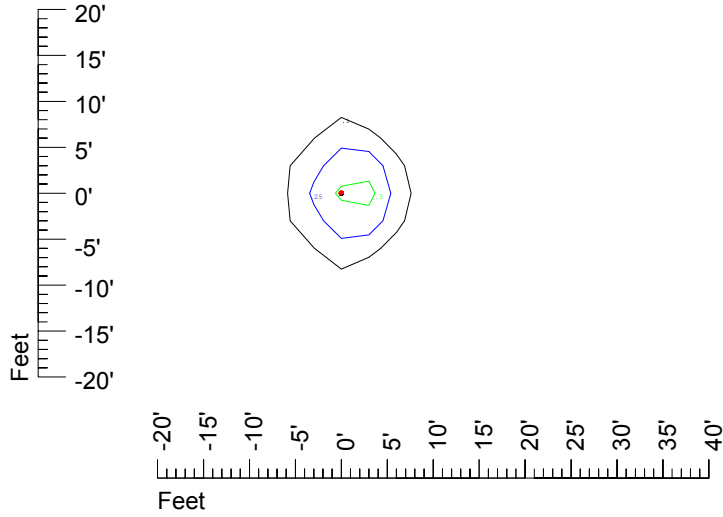

Isoline values — 0.1 fc — 0.25 fc — 0.5 fc — 1.0 fc — 2.0 fc

Mounting height 7' Tilt 0°

Mounting height 7' Tilt 30°

Mounting height 7' Tilt 15°

Mounting height 7' Tilt 45°

IES Photometric files C9286

Isoline template at 9' mounting height

Isoline values — 0.1 fc — 0.25 fc — 0.5 fc — 1.0 fc — 2.0 fc

Mounting height 9' Tilt 0°

Mounting height 9' Tilt 30°

Mounting height 9' Tilt 15°

Mounting height 9' Tilt 45°

IES Photometric files C9286

Isoline template at 11' mounting height

Isoline values — 0.1 fc — 0.25 fc — 0.5 fc — 1.0 fc — 2.0 fc

Mounting height 11' Tilt 0°

Mounting height 11' Tilt 30°

Mounting height 11' Tilt 15°

Mounting height 11' Tilt 45°

IES Photometric files C9286

Isoline template at 15' mounting height

Isoline values — 0.1 fc — 0.25 fc — 0.5 fc — 1.0 fc — 2.0 fc

Mounting height 15' Tilt 0°

Mounting height 15' Tilt 30°

Mounting height 15' Tilt 15°

Mounting height 15' Tilt 45°

IES Photometric files C9286

Isoline template at 20' mounting height