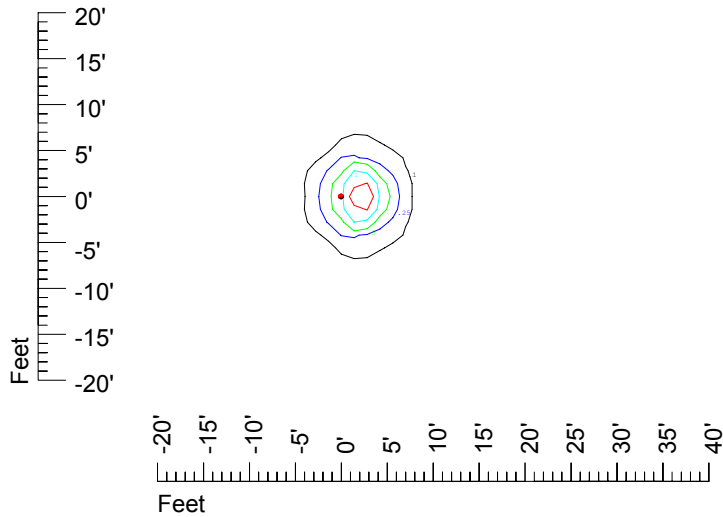

IES File: C9286

Lighting level in fc / Distance in feet

Vertical plan 0° to 180°
Horizontal plan 0°

— 2 fc — 1 fc — 0.5 fc — 0.25 fc — 0.1 fc

IES Photometric files C9286

Isoline template at 7' mounting height

Isoline values — 0.1 fc — 0.25 fc — 0.5 fc — 1.0 fc — 2.0 fc

Mounting height 7' Tilt 0°

Mounting height 7' Tilt 30°

Mounting height 7' Tilt 15°

Mounting height 7' Tilt 45°

IES Photometric files C9286

Isoline template at 9' mounting height

Isoline values — 0.1 fc — 0.25 fc — 0.5 fc — 1.0 fc — 2.0 fc

Mounting height 9' Tilt 0°

Mounting height 9' Tilt 30°

Mounting height 9' Tilt 15°

Mounting height 9' Tilt 45°

IES Photometric files C9286

Isoline template at 11' mounting height

Isoline values — 0.1 fc — 0.25 fc — 0.5 fc — 1.0 fc — 2.0 fc

Mounting height 11' Tilt 0°

Mounting height 11' Tilt 30°

Mounting height 11' Tilt 15°

Mounting height 11' Tilt 45°

IES Photometric files C9286

Isoline template at 15' mounting height