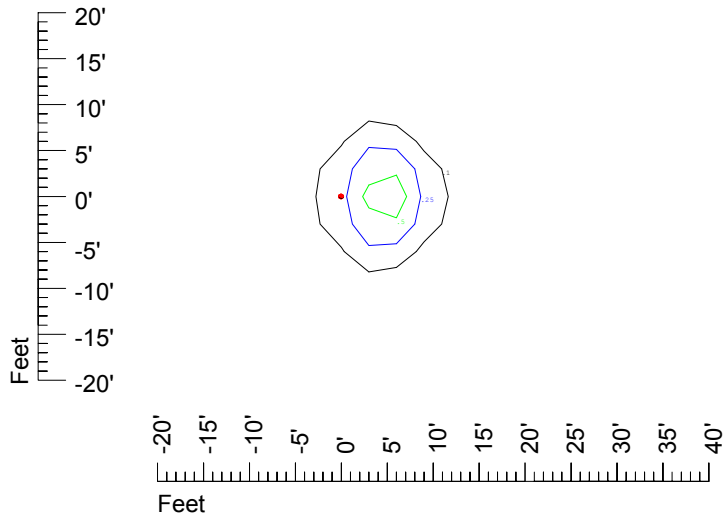

Isoline values — 0.1 fc — 0.25 fc — 0.5 fc — 1.0 fc — 2.0 fc

Mounting height 9' Tilt 0°

Mounting height 9' Tilt 30°

Mounting height 9' Tilt 15°

Mounting height 9' Tilt 45°

IES Photometric files C9286

Isoline template at 11' mounting height

Isoline values — 0.1 fc — 0.25 fc — 0.5 fc — 1.0 fc — 2.0 fc

Mounting height 11' Tilt 0°

Mounting height 11' Tilt 30°

Mounting height 11' Tilt 15°

Mounting height 11' Tilt 45°

IES Photometric files C9286

Isoline template at 15' mounting height

Isoline values — 0.1 fc — 0.25 fc — 0.5 fc — 1.0 fc — 2.0 fc

Mounting height 15' Tilt 0°

Mounting height 15' Tilt 30°

Mounting height 15' Tilt 15°

Mounting height 15' Tilt 45°

IES Photometric files C9286

Isoline template at 20' mounting height

Isoline values — 0.1 fc — 0.25 fc — 0.5 fc — 1.0 fc — 2.0 fc

Mounting height 20' Tilt 0°

Mounting height 20' Tilt 30°

Mounting height 20' Tilt 15°

Mounting height 20' Tilt 45°