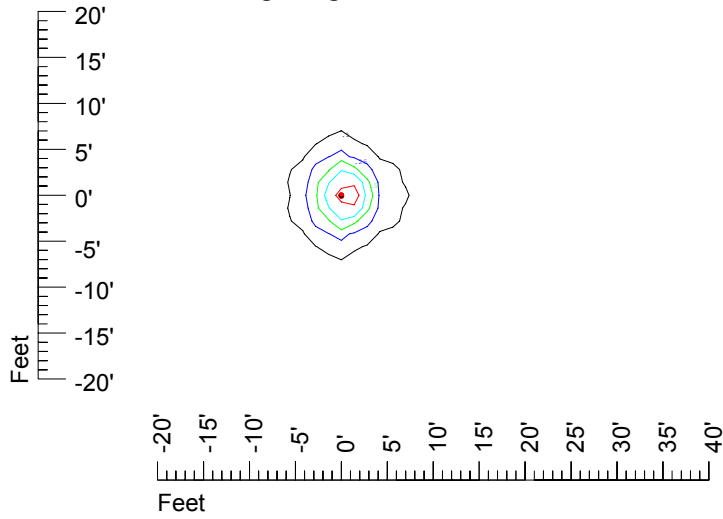

IES File: C9286

Lighting level in fc / Distance in feet

Vertical plan 0° to 180°
Horizontal plan 0°

— 2 fc — 1 fc — 0.5 fc — 0.25 fc — 0.1 fc

IES Photometric files C9286

Isoline template at 7' mounting height

Isoline values — 0.1 fc — 0.25 fc — 0.5 fc — 1.0 fc — 2.0 fc

Mounting height 7' Tilt 0°

Mounting height 7' Tilt 30°

Mounting height 7' Tilt 15°

Mounting height 7' Tilt 45°

IES Photometric files C9286

Isoline template at 9' mounting height

Isoline values — 0.1 fc — 0.25 fc — 0.5 fc — 1.0 fc — 2.0 fc

Mounting height 9' Tilt 0°

Mounting height 9' Tilt 30°

Mounting height 9' Tilt 15°

Mounting height 9' Tilt 45°

IES Photometric files C9286

Isoline template at 11' mounting height

Isoline values — 0.1 fc — 0.25 fc — 0.5 fc — 1.0 fc — 2.0 fc

Mounting height 20' Tilt 0°

Mounting height 20' Tilt 30°

Mounting height 20' Tilt 15°

Mounting height 20' Tilt 45°