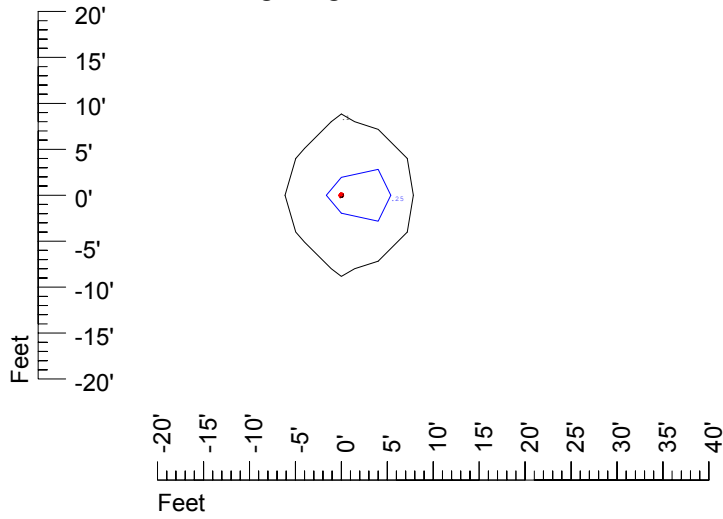

Mounting height 20' Tilt 15°

Isoline values — 0.1 fc — 0.25 fc — 0.5 fc — 1.0 fc — 2.0 fc

Mounting height 20' Tilt 0°