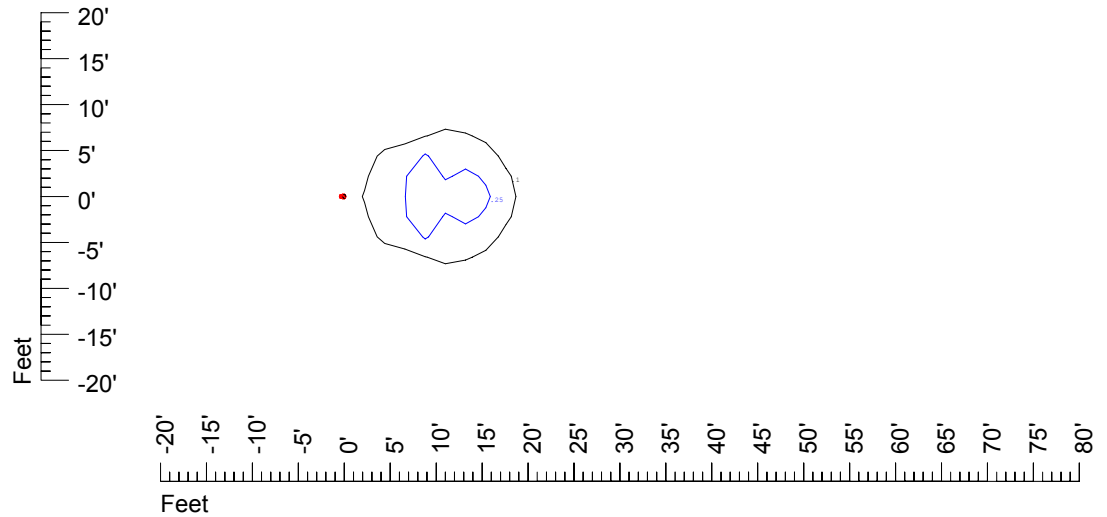

Isoline values — 0.1 fc — 0.25 fc — 0.5 fc — 1.0 fc — 2.0 fc

Mounting height 9' Tilt 0°

Mounting height 9' Tilt 30°

Mounting height 9' Tilt 15°

Mounting height 9' Tilt 45°

IES Photometric files C9286

Isoline template at 11' mounting height

Isoline values — 0.1 fc — 0.25 fc — 0.5 fc — 1.0 fc — 2.0 fc

Mounting height 11' Tilt 0°

Mounting height 11' Tilt 30°

Mounting height 11' Tilt 15°

Mounting height 11' Tilt 45°

IES Photometric files C9286

Isoline template at 15' mounting height

Isoline values — 0.1 fc — 0.25 fc — 0.5 fc — 1.0 fc — 2.0 fc

Mounting height 15' Tilt 0°

Mounting height 15' Tilt 30°

Mounting height 15' Tilt 15°

Mounting height 15' Tilt 45°

IES Photometric files C9286

Isoline template at 20' mounting height

Isoline values — 0.1 fc — 0.25 fc — 0.5 fc — 1.0 fc — 2.0 fc

Mounting height 20' Tilt 0°

Mounting height 20' Tilt 30°

Mounting height 20' Tilt 15°

Mounting height 20' Tilt 45°