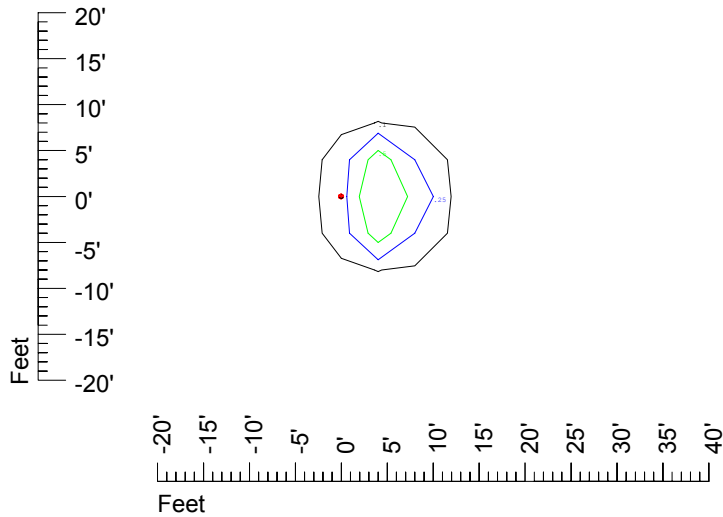

Isoline values — 0.1 fc — 0.25 fc — 0.5 fc — 1.0 fc — 2.0 fc

Mounting height 7' Tilt 0°

Mounting height 7' Tilt 30°

Mounting height 7' Tilt 15°

Mounting height 7' Tilt 45°

IES Photometric files C9283

Isoline template at 9' mounting height

Isoline values — 0.1 fc — 0.25 fc — 0.5 fc — 1.0 fc — 2.0 fc

Mounting height 11' Tilt 0°

Mounting height 11' Tilt 30°

Mounting height 11' Tilt 15°

Mounting height 11' Tilt 45°

IES Photometric files C9283

Isoline template at 15' mounting height

Isoline values — 0.1 fc — 0.25 fc — 0.5 fc — 1.0 fc — 2.0 fc

Mounting height 15' Tilt 0°

Mounting height 15' Tilt 30°

Mounting height 15' Tilt 15°

Mounting height 15' Tilt 45°

IES Photometric files C9283

Isoline template at 20' mounting height

Isoline values — 0.1 fc — 0.25 fc — 0.5 fc — 1.0 fc — 2.0 fc

Mounting height 20' Tilt 0°

Mounting height 20' Tilt 30°

Mounting height 20' Tilt 15°

Mounting height 20' Tilt 45°