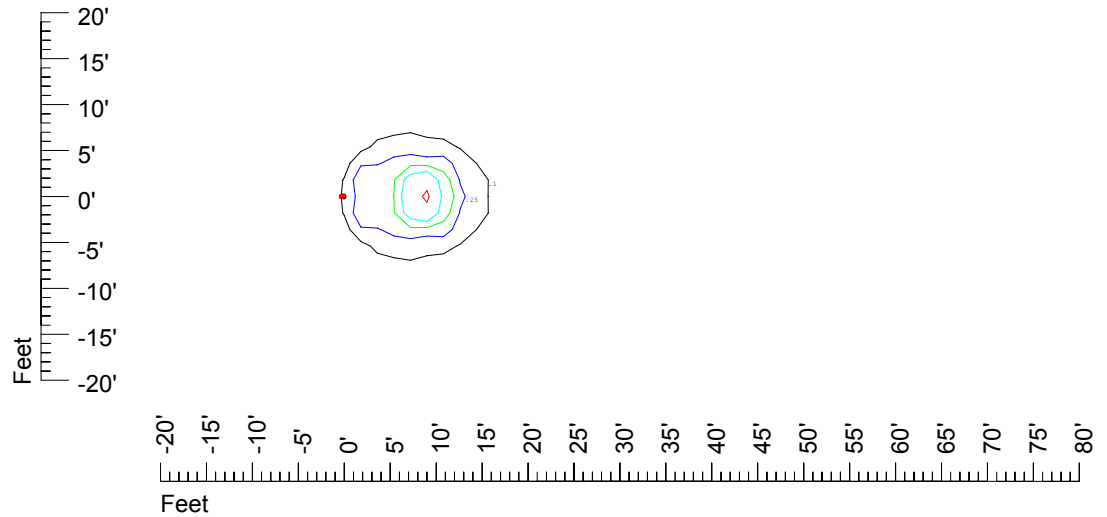

Isoline values — 0.1 fc — 0.25 fc — 0.5 fc — 1.0 fc — 2.0 fc

Mounting height 7' Tilt 0°

Mounting height 7' Tilt 30°

Mounting height 7' Tilt 15°

Mounting height 7' Tilt 45°

IES Photometric files C9283

Isoline template at 9' mounting height

Isoline values — 0.1 fc — 0.25 fc — 0.5 fc — 1.0 fc — 2.0 fc

Mounting height 9' Tilt 0°

Mounting height 9' Tilt 30°

Mounting height 9' Tilt 15°

Mounting height 9' Tilt 45°

IES Photometric files C9283

Isoline template at 11' mounting height

Isoline values — 0.1 fc — 0.25 fc — 0.5 fc — 1.0 fc — 2.0 fc

Mounting height 11' Tilt 0°

Mounting height 11' Tilt 30°

Mounting height 11' Tilt 15°

Mounting height 11' Tilt 45°

IES Photometric files C9283

Isoline template at 15' mounting height

Isoline values — 0.1 fc — 0.25 fc — 0.5 fc — 1.0 fc — 2.0 fc

Mounting height 20' Tilt 0°

Mounting height 20' Tilt 30°

Mounting height 20' Tilt 15°

Mounting height 20' Tilt 45°