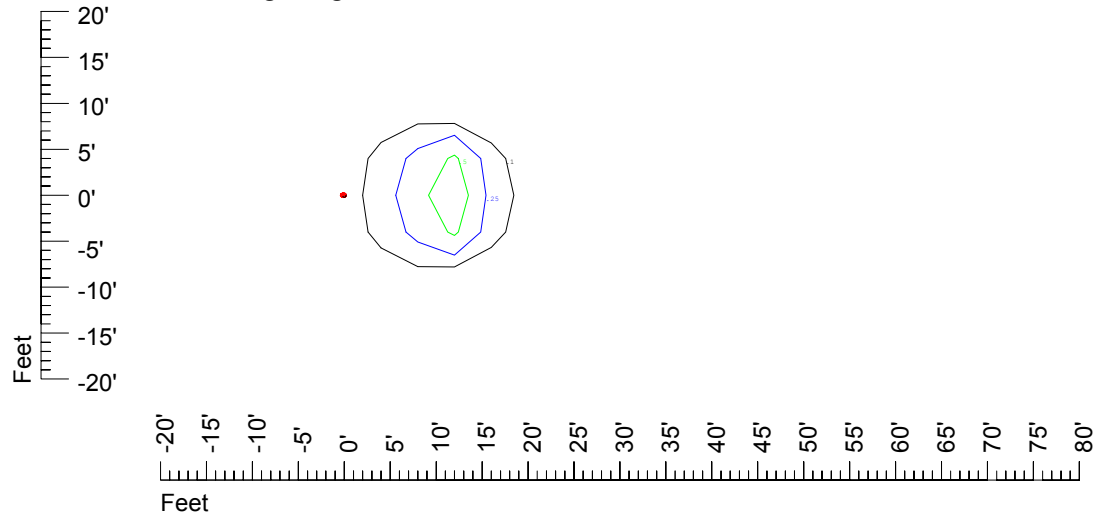

Isoline values — 0.1 fc — 0.25 fc — 0.5 fc — 1.0 fc — 2.0 fc

Mounting height 11' Tilt 0°

Mounting height 11' Tilt 30°

Mounting height 11' Tilt 15°

Mounting height 11' Tilt 45°

IES Photometric files C9283

Isoline template at 15' mounting height

Isoline values — 0.1 fc — 0.25 fc — 0.5 fc — 1.0 fc — 2.0 fc

Mounting height 15' Tilt 0°

Mounting height 15' Tilt 30°

Mounting height 15' Tilt 15°

Mounting height 15' Tilt 45°

IES Photometric files C9283

Isoline template at 20' mounting height

Isoline values — 0.1 fc — 0.25 fc — 0.5 fc — 1.0 fc — 2.0 fc

Mounting height 20' Tilt 0°

Mounting height 20' Tilt 30°

Mounting height 20' Tilt 15°

Mounting height 20' Tilt 45°