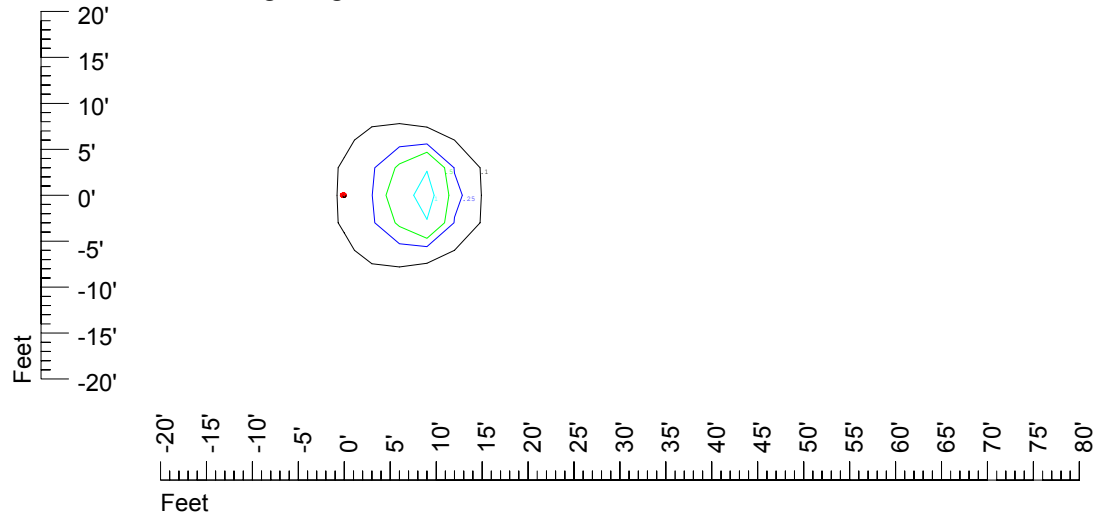

Isoline values — 0.1 fc — 0.25 fc — 0.5 fc — 1.0 fc — 2.0 fc

Mounting height 9' Tilt 0°

Mounting height 9' Tilt 30°

Mounting height 9' Tilt 15°

Mounting height 9' Tilt 45°

IES Photometric files C9283

Isoline template at 11' mounting height

Isoline values — 0.1 fc — 0.25 fc — 0.5 fc — 1.0 fc — 2.0 fc

Mounting height 11' Tilt 0°

Mounting height 11' Tilt 30°

Mounting height 11' Tilt 15°

Mounting height 11' Tilt 45°

IES Photometric files C9283

Isoline template at 15' mounting height

Isoline values — 0.1 fc — 0.25 fc — 0.5 fc — 1.0 fc — 2.0 fc

Mounting height 15' Tilt 0°

Mounting height 15' Tilt 30°

Mounting height 15' Tilt 15°

Mounting height 15' Tilt 45°

IES Photometric files C9283

Isoline template at 20' mounting height

Isoline values — 0.1 fc — 0.25 fc — 0.5 fc — 1.0 fc — 2.0 fc

Mounting height 20' Tilt 0°

Mounting height 20' Tilt 30°

Mounting height 20' Tilt 15°

Mounting height 20' Tilt 45°