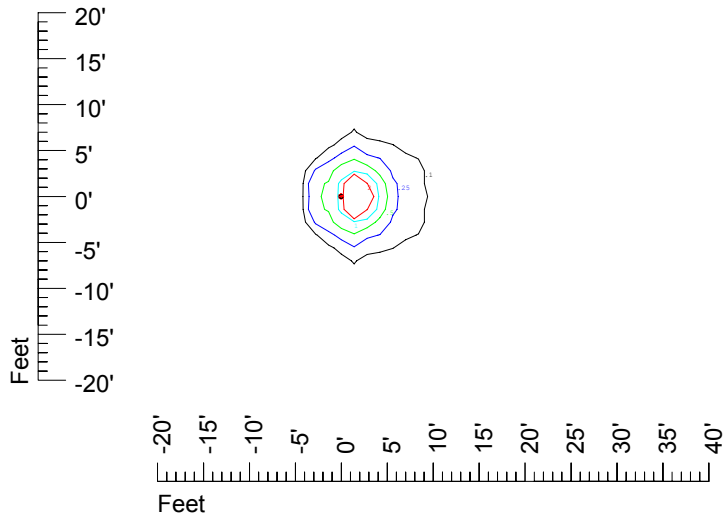

IES File: C9283

Lighting level in fc / Distance in feet

Vertical plan 0° to 180°
Horizontal plan 0°

— 2 fc — 1 fc — 0.5 fc — 0.25 fc — 0.1 fc

IES Photometric files C9283

Isoline template at 7' mounting height

Isoline values — 0.1 fc — 0.25 fc — 0.5 fc — 1.0 fc — 2.0 fc

Mounting height 7' Tilt 0°

Mounting height 7' Tilt 30°

Mounting height 7' Tilt 15°

Mounting height 7' Tilt 45°

IES Photometric files C9283

Isoline template at 9' mounting height

Isoline values — 0.1 fc — 0.25 fc — 0.5 fc — 1.0 fc — 2.0 fc

Mounting height 9' Tilt 0°

Mounting height 9' Tilt 30°

Mounting height 9' Tilt 15°

Mounting height 9' Tilt 45°

IES Photometric files C9283

Isoline template at 11' mounting height

Isoline values — 0.1 fc — 0.25 fc — 0.5 fc — 1.0 fc — 2.0 fc

Mounting height 11' Tilt 0°

Mounting height 11' Tilt 30°

Mounting height 11' Tilt 15°

Mounting height 11' Tilt 45°

IES Photometric files C9283

Isoline template at 15' mounting height