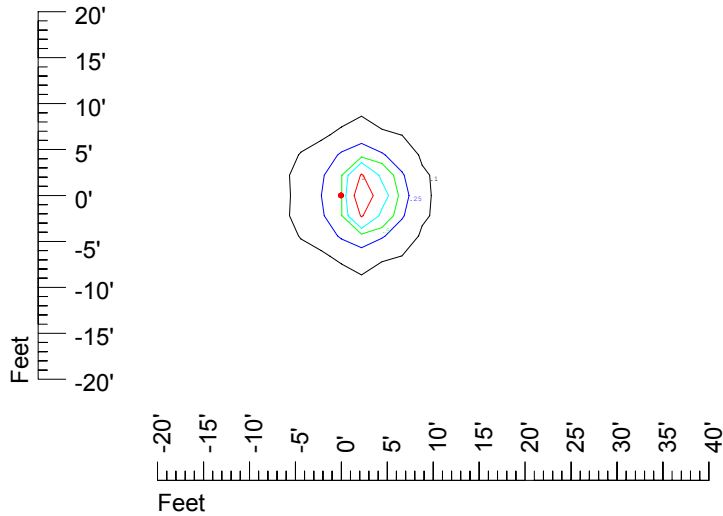

Isoline values — 0.1 fc — 0.25 fc — 0.5 fc — 1.0 fc — 2.0 fc

Mounting height 7' Tilt 0°

Mounting height 7' Tilt 30°

Mounting height 7' Tilt 15°

Mounting height 7' Tilt 45°

IES Photometric files C9283

Isoline template at 9' mounting height

Isoline values — 0.1 fc — 0.25 fc — 0.5 fc — 1.0 fc — 2.0 fc

Mounting height 9' Tilt 0°

Mounting height 9' Tilt 30°

Mounting height 9' Tilt 15°

Mounting height 9' Tilt 45°

IES Photometric files C9283

Isoline template at 11' mounting height

Isoline values — 0.1 fc — 0.25 fc — 0.5 fc — 1.0 fc — 2.0 fc

Mounting height 11' Tilt 0°

Mounting height 11' Tilt 30°

Mounting height 11' Tilt 15°

Mounting height 11' Tilt 45°

IES Photometric files C9283

Isoline template at 15' mounting height

Isoline values — 0.1 fc — 0.25 fc — 0.5 fc — 1.0 fc — 2.0 fc

Mounting height 15' Tilt 0°

Mounting height 15' Tilt 30°

Mounting height 15' Tilt 15°

Mounting height 15' Tilt 45°

IES Photometric files C9283

Isoline template at 20' mounting height