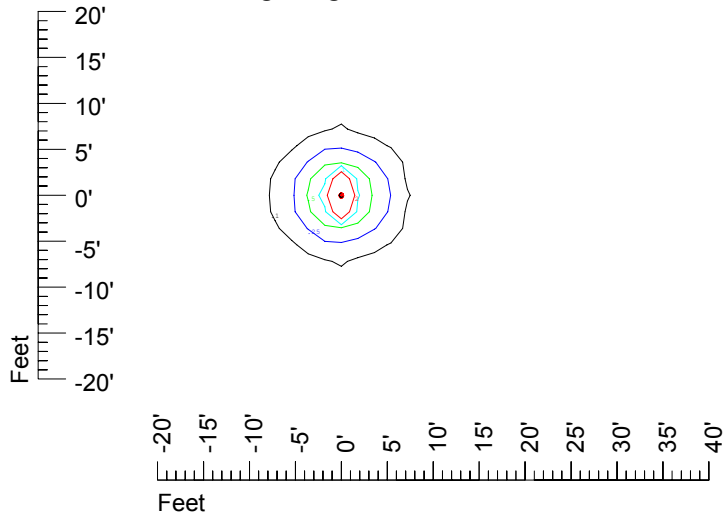

IES File: C9283

Lighting level in fc / Distance in feet

Vertical plan 0° to 180°
Horizontal plan 0°

— 2 fc — 1 fc — 0.5 fc — 0.25 fc — 0.1 fc

IES Photometric files C9283

Isoline template at 7' mounting height

Isoline values — 0.1 fc — 0.25 fc — 0.5 fc — 1.0 fc — 2.0 fc

Mounting height 7' Tilt 0°

Mounting height 7' Tilt 30°

Mounting height 7' Tilt 15°

Mounting height 7' Tilt 45°

IES Photometric files C9283

Isoline template at 9' mounting height

Isoline values — 0.1 fc — 0.25 fc — 0.5 fc — 1.0 fc — 2.0 fc

Mounting height 9' Tilt 0°

Mounting height 9' Tilt 30°

Mounting height 9' Tilt 15°

Mounting height 9' Tilt 45°

IES Photometric files C9283

Isoline template at 11' mounting height

Isoline values — 0.1 fc — 0.25 fc — 0.5 fc — 1.0 fc — 2.0 fc

Mounting height 11' Tilt 0°

Mounting height 11' Tilt 30°

Mounting height 11' Tilt 15°

Mounting height 11' Tilt 45°

IES Photometric files C9283

Isoline template at 15' mounting height