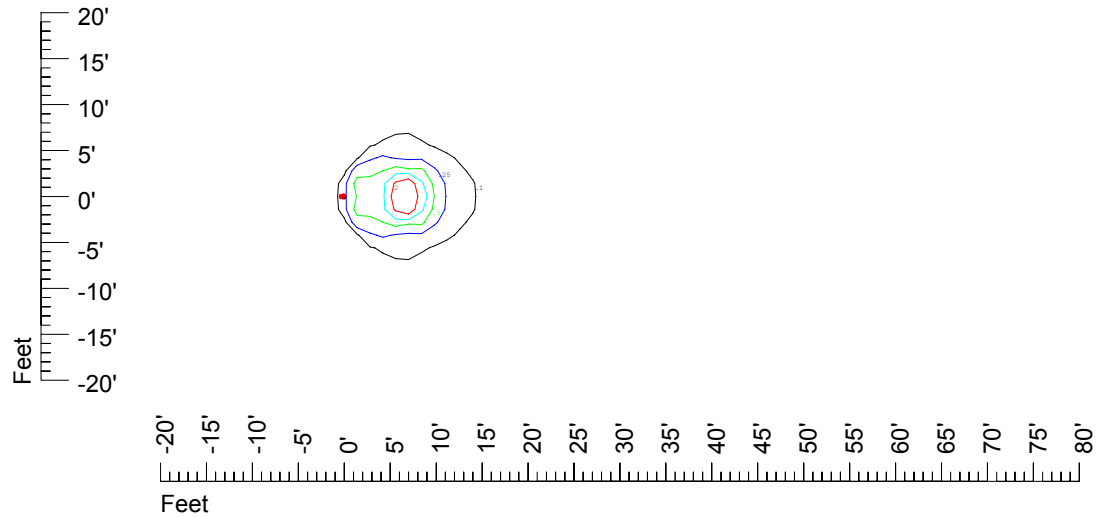

Isoline values — 0.1 fc — 0.25 fc — 0.5 fc — 1.0 fc — 2.0 fc

Mounting height 7' Tilt 0°

Mounting height 7' Tilt 30°

Mounting height 7' Tilt 15°

Mounting height 7' Tilt 45°

IES Photometric files C9283

Isoline template at 9' mounting height

Isoline values — 0.1 fc — 0.25 fc — 0.5 fc — 1.0 fc — 2.0 fc

Mounting height 9' Tilt 0°

Mounting height 9' Tilt 30°

Mounting height 9' Tilt 15°

Mounting height 9' Tilt 45°

IES Photometric files C9283

Isoline template at 11' mounting height

Isoline values — 0.1 fc — 0.25 fc — 0.5 fc — 1.0 fc — 2.0 fc

Mounting height 20' Tilt 0°

Mounting height 20' Tilt 30°

Mounting height 20' Tilt 15°

Mounting height 20' Tilt 45°