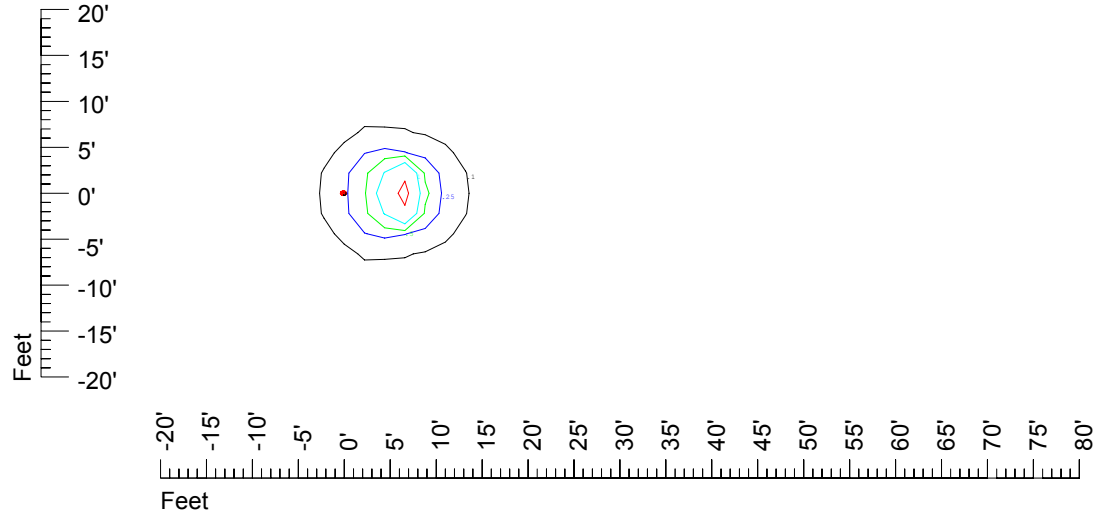

Isoline values — 0.1 fc — 0.25 fc — 0.5 fc — 1.0 fc — 2.0 fc

Mounting height 7' Tilt 0°

Mounting height 7' Tilt 30°

Mounting height 7' Tilt 15°

Mounting height 7' Tilt 45°

IES Photometric files C9283

Isoline template at 9' mounting height

Isoline values — 0.1 fc — 0.25 fc — 0.5 fc — 1.0 fc — 2.0 fc

Mounting height 9' Tilt 0°

Mounting height 9' Tilt 30°

Mounting height 9' Tilt 15°

Mounting height 9' Tilt 45°

IES Photometric files C9283

Isoline template at 11' mounting height

Isoline values — 0.1 fc — 0.25 fc — 0.5 fc — 1.0 fc — 2.0 fc

Mounting height 11' Tilt 0°

Mounting height 11' Tilt 30°

Mounting height 11' Tilt 15°

Mounting height 11' Tilt 45°

IES Photometric files C9283

Isoline template at 15' mounting height

Isoline values — 0.1 fc — 0.25 fc — 0.5 fc — 1.0 fc — 2.0 fc

Mounting height 20' Tilt 0°

Mounting height 20' Tilt 30°

Mounting height 20' Tilt 15°

Mounting height 20' Tilt 45°