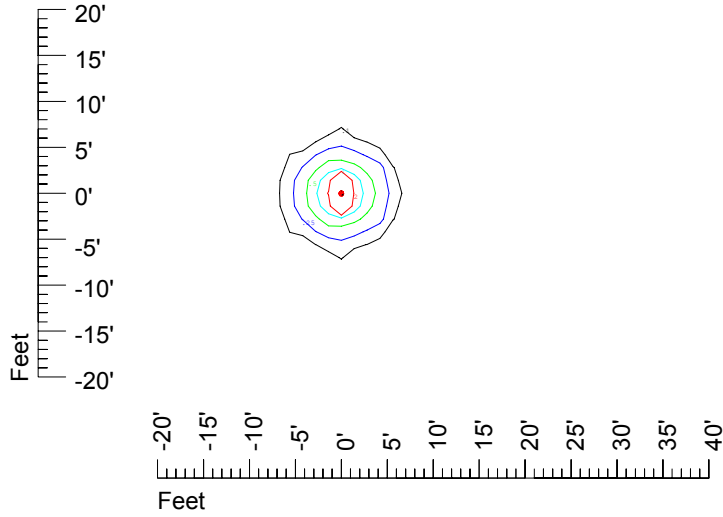

IES File: C9283

Lighting level in fc / Distance in feet

Vertical plan 0° to 180°
Horizontal plan 0°

— 2 fc — 1 fc — 0.5 fc — 0.25 fc — 0.1 fc

IES Photometric files C9283

Isoline template at 7' mounting height

Isoline values — 0.1 fc — 0.25 fc — 0.5 fc — 1.0 fc — 2.0 fc

Mounting height 7' Tilt 0°

Mounting height 7' Tilt 30°

Mounting height 7' Tilt 15°

Mounting height 7' Tilt 45°

IES Photometric files C9283

Isoline template at 9' mounting height

Isoline values — 0.1 fc — 0.25 fc — 0.5 fc — 1.0 fc — 2.0 fc

Mounting height 9' Tilt 0°

Mounting height 9' Tilt 30°

Mounting height 9' Tilt 15°

Mounting height 9' Tilt 45°

IES Photometric files C9283

Isoline template at 11' mounting height

Isoline values — 0.1 fc — 0.25 fc — 0.5 fc — 1.0 fc — 2.0 fc

Mounting height 20' Tilt 0°

Mounting height 20' Tilt 30°

Mounting height 20' Tilt 15°

Mounting height 20' Tilt 45°