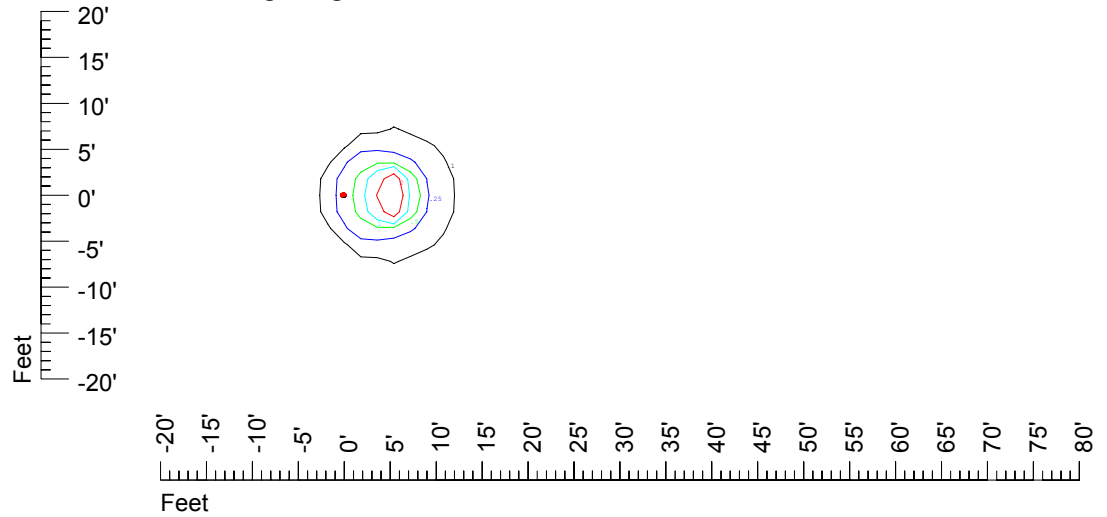

IES File: C9283

Lighting level in fc / Distance in feet

Vertical plan 0° to 180°
Horizontal plan 0°

— 2 fc — 1 fc — 0.5 fc — 0.25 fc — 0.1 fc

IES Photometric files C9283

Isoline template at 7' mounting height

Isoline values — 0.1 fc — 0.25 fc — 0.5 fc — 1.0 fc — 2.0 fc

Mounting height 7' Tilt 0°

Mounting height 7' Tilt 30°

Mounting height 7' Tilt 15°

Mounting height 7' Tilt 45°

IES Photometric files C9283

Isoline template at 9' mounting height

Isoline values — 0.1 fc — 0.25 fc — 0.5 fc — 1.0 fc — 2.0 fc

Mounting height 9' Tilt 0°

Mounting height 9' Tilt 30°

Mounting height 9' Tilt 15°

Mounting height 9' Tilt 45°

IES Photometric files C9283

Isoline template at 11' mounting height

Isoline values — 0.1 fc — 0.25 fc — 0.5 fc — 1.0 fc — 2.0 fc

Mounting height 20' Tilt 0°

Mounting height 20' Tilt 30°

Mounting height 20' Tilt 15°

Mounting height 20' Tilt 45°