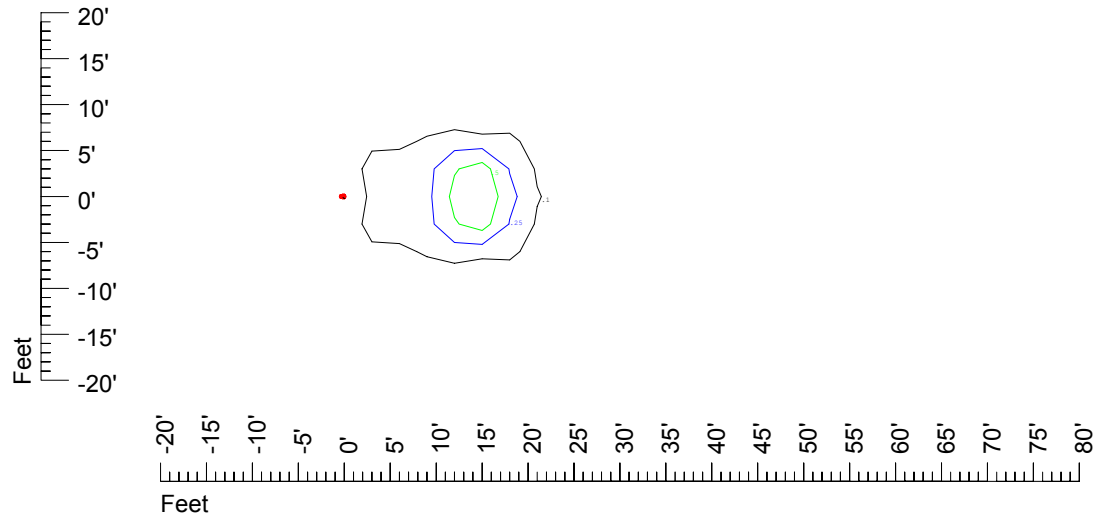

Isoline values — 0.1 fc — 0.25 fc — 0.5 fc — 1.0 fc — 2.0 fc

Mounting height 11' Tilt 0°

Mounting height 11' Tilt 30°

Mounting height 11' Tilt 15°

Mounting height 11' Tilt 45°

IES Photometric files C9283

Isoline template at 15' mounting height

Isoline values — 0.1 fc — 0.25 fc — 0.5 fc — 1.0 fc — 2.0 fc

Mounting height 15' Tilt 0°

Mounting height 15' Tilt 30°

Mounting height 15' Tilt 15°

Mounting height 15' Tilt 45°

IES Photometric files C9283

Isoline template at 20' mounting height

Isoline values — 0.1 fc — 0.25 fc — 0.5 fc — 1.0 fc — 2.0 fc

Mounting height 20' Tilt 0°

Mounting height 20' Tilt 30°

Mounting height 20' Tilt 15°

Mounting height 20' Tilt 45°