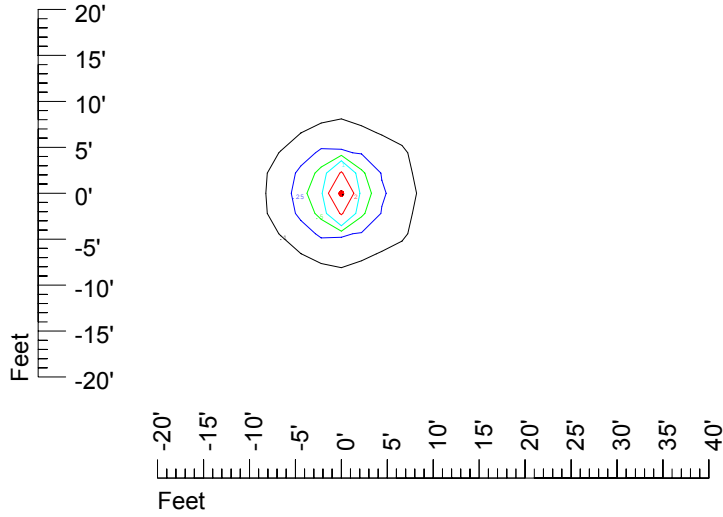

Isoline values — 0.1 fc — 0.25 fc — 0.5 fc — 1.0 fc — 2.0 fc

Mounting height 7' Tilt 0°

Mounting height 7' Tilt 30°

Mounting height 7' Tilt 15°

Mounting height 7' Tilt 45°

IES Photometric files C9283

Isoline template at 9' mounting height

Isoline values — 0.1 fc — 0.25 fc — 0.5 fc — 1.0 fc — 2.0 fc

Mounting height 9' Tilt 0°

Mounting height 9' Tilt 30°

Mounting height 9' Tilt 15°

Mounting height 9' Tilt 45°

IES Photometric files C9283

Isoline template at 11' mounting height

Isoline values — 0.1 fc — 0.25 fc — 0.5 fc — 1.0 fc — 2.0 fc

Mounting height 11' Tilt 0°

Mounting height 11' Tilt 30°

Mounting height 11' Tilt 15°

Mounting height 11' Tilt 45°

IES Photometric files C9283

Isoline template at 15' mounting height

Isoline values — 0.1 fc — 0.25 fc — 0.5 fc — 1.0 fc — 2.0 fc

Mounting height 15' Tilt 0°

Mounting height 15' Tilt 30°

Mounting height 15' Tilt 15°

Mounting height 15' Tilt 45°

IES Photometric files C9283

Isoline template at 20' mounting height