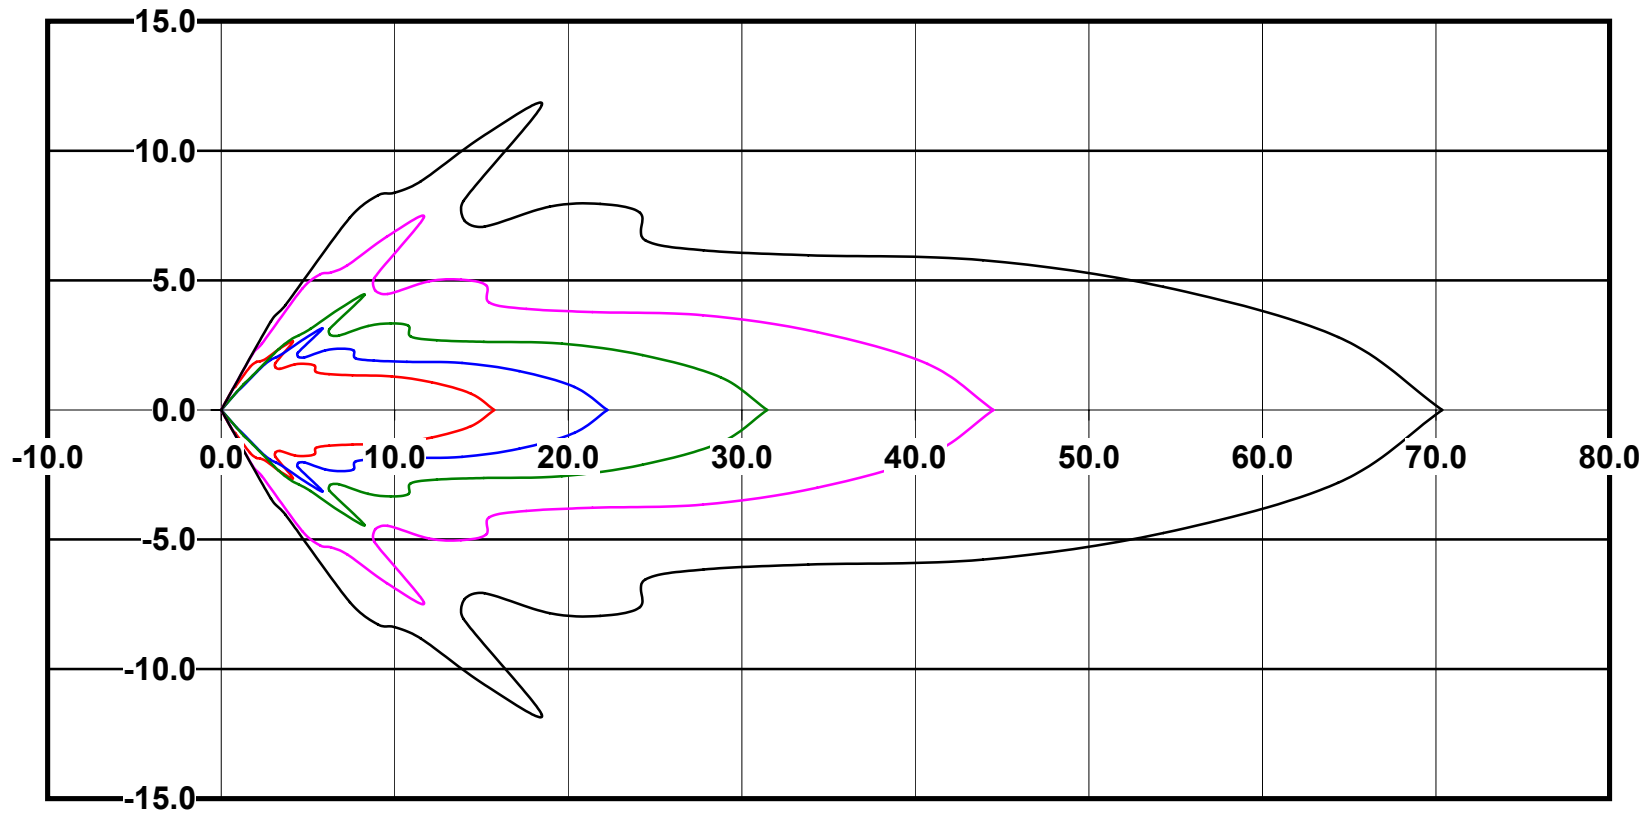

IES File: C9283

Lighting level in fc / Distance in feet

Vertical plan 0° to 180°
Horizontal plan 0°

— 2 fc — 1 fc — 0.5 fc — 0.25 fc — 0.1 fc

IES Photometric files C9283

Isoline template at 7' mounting height

Isoline values — 0.1 fc — 0.25 fc — 0.5 fc — 1.0 fc — 2.0 fc

Mounting height 7' Tilt 0°

Mounting height 7' Tilt 30°

Mounting height 7' Tilt 15°

Mounting height 7' Tilt 45°

IES Photometric files C9283

Isoline template at 9' mounting height

Isoline values — 0.1 fc — 0.25 fc — 0.5 fc — 1.0 fc — 2.0 fc

Mounting height 9' Tilt 0°

Mounting height 9' Tilt 30°

Mounting height 9' Tilt 15°

Mounting height 9' Tilt 45°

IES Photometric files C9283

Isoline template at 11' mounting height

Isoline values — 0.1 fc — 0.25 fc — 0.5 fc — 1.0 fc — 2.0 fc

Mounting height 20' Tilt 0°

Mounting height 20' Tilt 30°

Mounting height 20' Tilt 15°

Mounting height 20' Tilt 45°