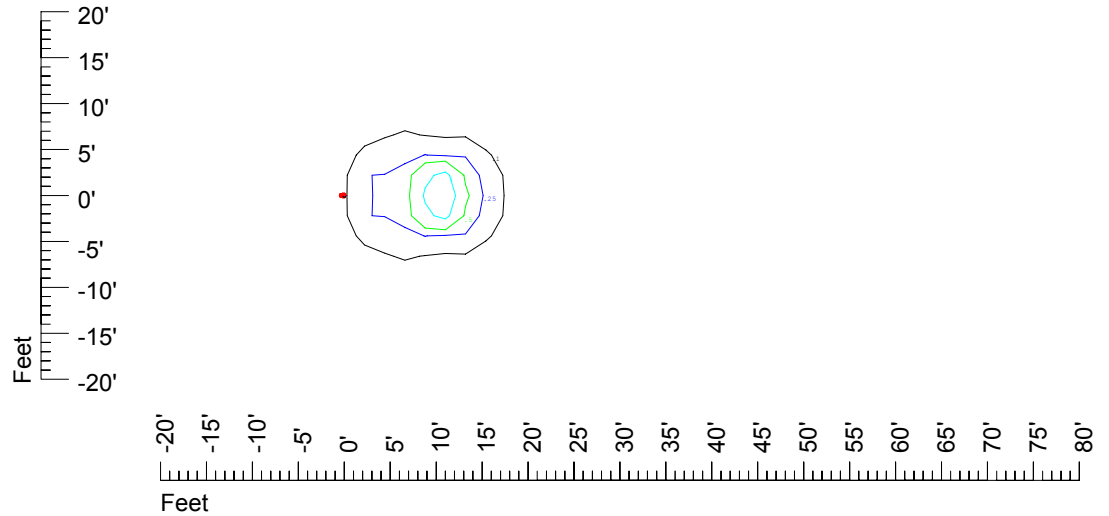

Isoline values — 0.1 fc — 0.25 fc — 0.5 fc — 1.0 fc — 2.0 fc

Mounting height 9' Tilt 0°

Mounting height 9' Tilt 30°

Mounting height 9' Tilt 15°

Mounting height 9' Tilt 45°

IES Photometric files C9283

Isoline template at 11' mounting height

Isoline values — 0.1 fc — 0.25 fc — 0.5 fc — 1.0 fc — 2.0 fc

Mounting height 11' Tilt 0°

Mounting height 11' Tilt 30°

Mounting height 11' Tilt 15°

Mounting height 11' Tilt 45°

IES Photometric files C9283

Isoline template at 15' mounting height

Isoline values — 0.1 fc — 0.25 fc — 0.5 fc — 1.0 fc — 2.0 fc

Mounting height 15' Tilt 0°

Mounting height 15' Tilt 30°

Mounting height 15' Tilt 15°

Mounting height 15' Tilt 45°

IES Photometric files C9283

Isoline template at 20' mounting height

Isoline values — 0.1 fc — 0.25 fc — 0.5 fc — 1.0 fc — 2.0 fc

Mounting height 20' Tilt 0°

Mounting height 20' Tilt 30°

Mounting height 20' Tilt 15°

Mounting height 20' Tilt 45°