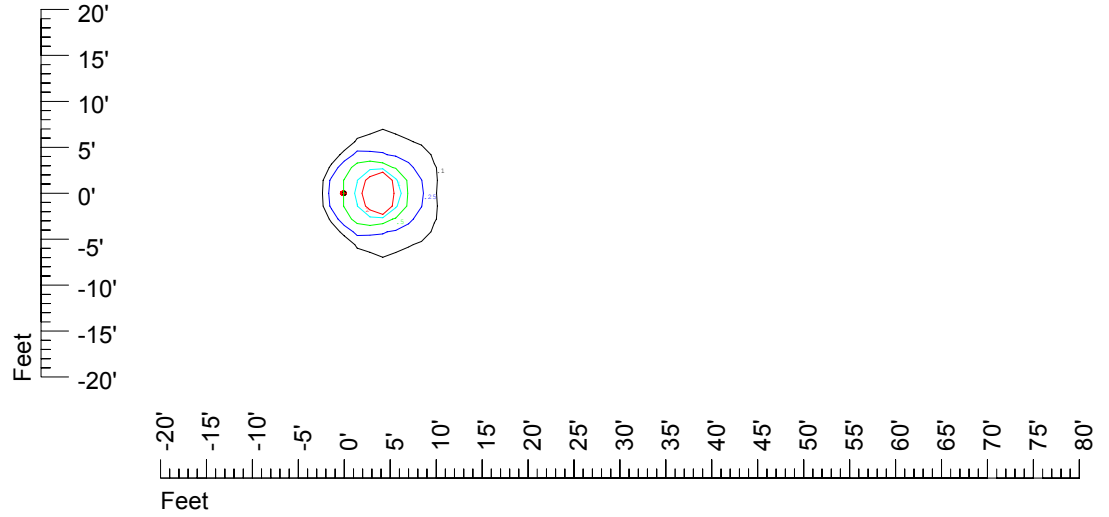

IES File: C9283

Lighting level in fc / Distance in feet

Vertical plan 0° to 180°
Horizontal plan 0°

— 2 fc — 1 fc — 0.5 fc — 0.25 fc — 0.1 fc

IES Photometric files C9283

Isoline template at 7' mounting height

Isoline values — 0.1 fc — 0.25 fc — 0.5 fc — 1.0 fc — 2.0 fc

Mounting height 7' Tilt 0°

Mounting height 7' Tilt 30°

Mounting height 7' Tilt 15°

Mounting height 7' Tilt 45°

IES Photometric files C9283

Isoline template at 9' mounting height

Isoline values — 0.1 fc — 0.25 fc — 0.5 fc — 1.0 fc — 2.0 fc

Mounting height 9' Tilt 0°

Mounting height 9' Tilt 30°

Mounting height 9' Tilt 15°

Mounting height 9' Tilt 45°

IES Photometric files C9283

Isoline template at 11' mounting height

Isoline values — 0.1 fc — 0.25 fc — 0.5 fc — 1.0 fc — 2.0 fc

Mounting height 20' Tilt 0°

Mounting height 20' Tilt 30°

Mounting height 20' Tilt 15°

Mounting height 20' Tilt 45°