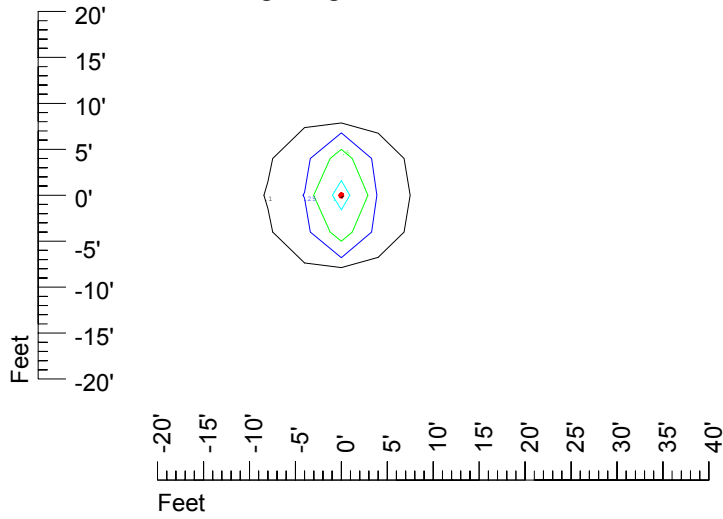

Mounting height 20' Tilt 15°

Isoline values — 0.1 fc — 0.25 fc — 0.5 fc — 1.0 fc — 2.0 fc

Mounting height 20' Tilt 0°