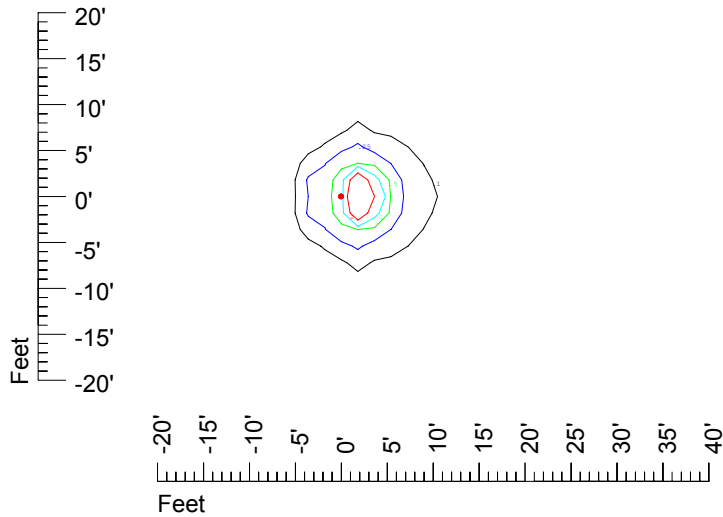

IES File: C9283

Lighting level in fc / Distance in feet

Vertical plan 0° to 180°
Horizontal plan 0°

— 2 fc — 1 fc — 0.5 fc — 0.25 fc — 0.1 fc

IES Photometric files C9283

Isoline template at 7' mounting height

Isoline values — 0.1 fc — 0.25 fc — 0.5 fc — 1.0 fc — 2.0 fc

Mounting height 7' Tilt 0°

Mounting height 7' Tilt 30°

Mounting height 7' Tilt 15°

Mounting height 7' Tilt 45°

IES Photometric files C9283

Isoline template at 9' mounting height

Isoline values — 0.1 fc — 0.25 fc — 0.5 fc — 1.0 fc — 2.0 fc

Mounting height 9' Tilt 0°

Mounting height 9' Tilt 30°

Mounting height 9' Tilt 15°

Mounting height 9' Tilt 45°

IES Photometric files C9283

Isoline template at 11' mounting height

Isoline values — 0.1 fc — 0.25 fc — 0.5 fc — 1.0 fc — 2.0 fc

Mounting height 11' Tilt 0°

Mounting height 11' Tilt 30°

Mounting height 11' Tilt 15°

Mounting height 11' Tilt 45°

IES Photometric files C9283

Isoline template at 15' mounting height