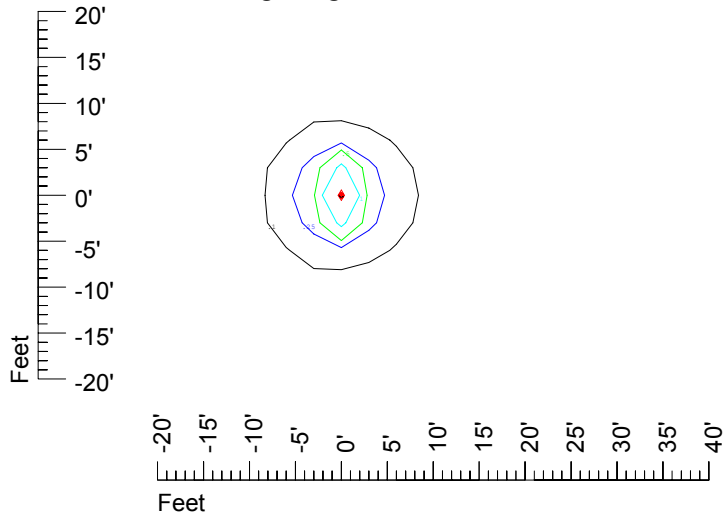

Isoline values — 0.1 fc — 0.25 fc — 0.5 fc — 1.0 fc — 2.0 fc

Mounting height 7' Tilt 0°

Mounting height 7' Tilt 30°

Mounting height 7' Tilt 15°

Mounting height 7' Tilt 45°

IES Photometric files C9283

Isoline template at 9' mounting height

Isoline values — 0.1 fc — 0.25 fc — 0.5 fc — 1.0 fc — 2.0 fc

Mounting height 9' Tilt 0°

Mounting height 9' Tilt 30°

Mounting height 9' Tilt 15°

Mounting height 9' Tilt 45°

IES Photometric files C9283

Isoline template at 11' mounting height

Isoline values — 0.1 fc — 0.25 fc — 0.5 fc — 1.0 fc — 2.0 fc

Mounting height 11' Tilt 0°

Mounting height 11' Tilt 30°

Mounting height 11' Tilt 15°

Mounting height 11' Tilt 45°

IES Photometric files C9283

Isoline template at 15' mounting height

Isoline values — 0.1 fc — 0.25 fc — 0.5 fc — 1.0 fc — 2.0 fc

Mounting height 15' Tilt 0°

Mounting height 15' Tilt 30°

Mounting height 15' Tilt 15°

Mounting height 15' Tilt 45°

IES Photometric files C9283

Isoline template at 20' mounting height