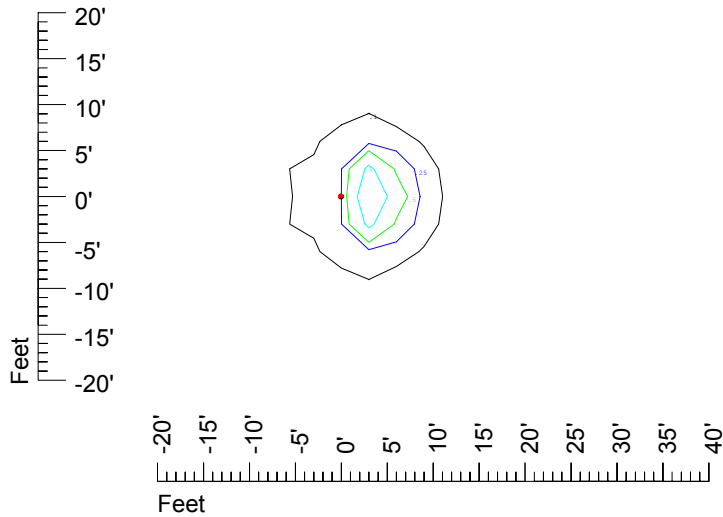

Isoline values — 0.1 fc — 0.25 fc — 0.5 fc — 1.0 fc — 2.0 fc

Mounting height 7' Tilt 0°

Mounting height 7' Tilt 30°

Mounting height 7' Tilt 15°

Mounting height 7' Tilt 45°

IES Photometric files C9283

Isoline template at 9' mounting height

Isoline values — 0.1 fc — 0.25 fc — 0.5 fc — 1.0 fc — 2.0 fc

Mounting height 11' Tilt 0°

Mounting height 11' Tilt 30°

Mounting height 11' Tilt 15°

Mounting height 11' Tilt 45°

IES Photometric files C9283

Isoline template at 15' mounting height

Isoline values — 0.1 fc — 0.25 fc — 0.5 fc — 1.0 fc — 2.0 fc

Mounting height 15' Tilt 0°

Mounting height 15' Tilt 30°

Mounting height 15' Tilt 15°

Mounting height 15' Tilt 45°

IES Photometric files C9283

Isoline template at 20' mounting height

Isoline values — 0.1 fc — 0.25 fc — 0.5 fc — 1.0 fc — 2.0 fc

Mounting height 20' Tilt 0°

Mounting height 20' Tilt 30°

Mounting height 20' Tilt 15°

Mounting height 20' Tilt 45°