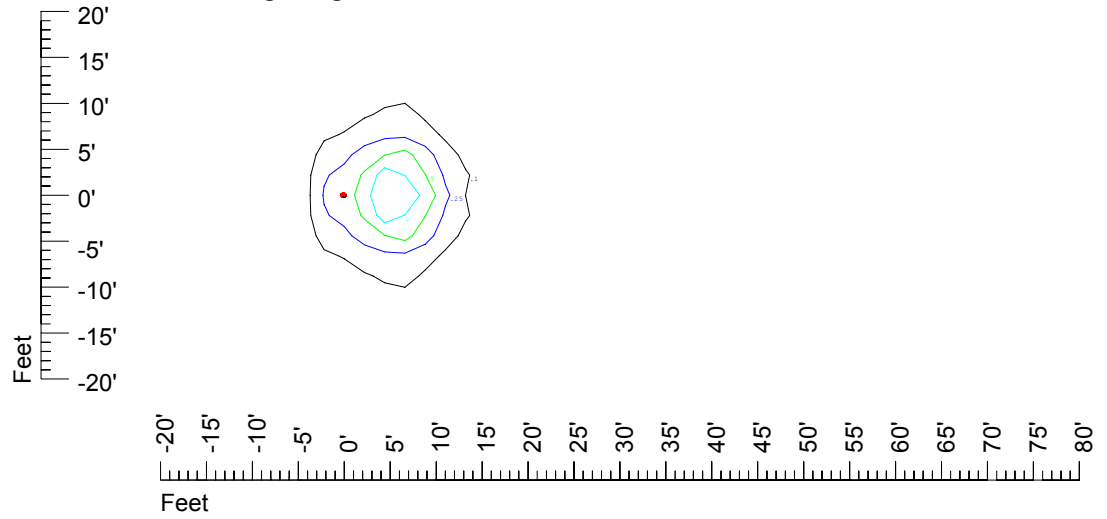

Isoline values — 0.1 fc — 0.25 fc — 0.5 fc — 1.0 fc — 2.0 fc

Mounting height 7' Tilt 0°

Mounting height 7' Tilt 30°

Mounting height 7' Tilt 15°

Mounting height 7' Tilt 45°

IES Photometric files C9282

Isoline template at 9' mounting height

Isoline values — 0.1 fc — 0.25 fc — 0.5 fc — 1.0 fc — 2.0 fc

Mounting height 9' Tilt 0°

Mounting height 9' Tilt 30°

Mounting height 9' Tilt 15°

Mounting height 9' Tilt 45°

IES Photometric files C9282

Isoline template at 11' mounting height

Isoline values — 0.1 fc — 0.25 fc — 0.5 fc — 1.0 fc — 2.0 fc

Mounting height 11' Tilt 0°

Mounting height 11' Tilt 30°

Mounting height 11' Tilt 15°

Mounting height 11' Tilt 45°

IES Photometric files C9282

Isoline template at 15' mounting height

Isoline values — 0.1 fc — 0.25 fc — 0.5 fc — 1.0 fc — 2.0 fc

Mounting height 20' Tilt 0°

Mounting height 20' Tilt 30°

Mounting height 20' Tilt 15°

Mounting height 20' Tilt 45°