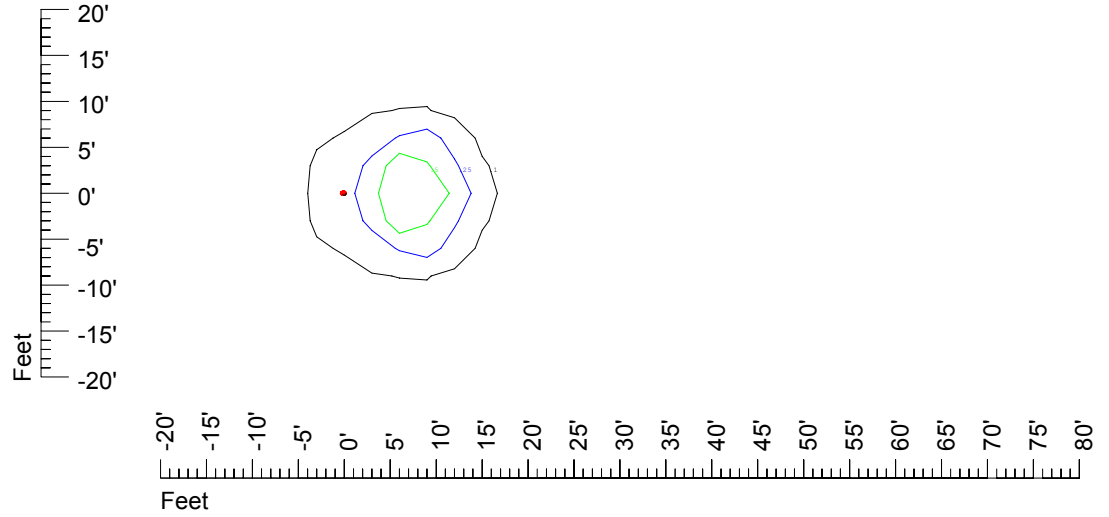

Isoline values — 0.1 fc — 0.25 fc — 0.5 fc — 1.0 fc — 2.0 fc

Mounting height 9' Tilt 0°

Mounting height 9' Tilt 30°

Mounting height 9' Tilt 15°

Mounting height 9' Tilt 45°

IES Photometric files C9282

Isoline template at 11' mounting height

Isoline values — 0.1 fc — 0.25 fc — 0.5 fc — 1.0 fc — 2.0 fc

Mounting height 11' Tilt 0°

Mounting height 11' Tilt 30°

Mounting height 11' Tilt 15°

Mounting height 11' Tilt 45°

IES Photometric files C9282

Isoline template at 15' mounting height

Isoline values — 0.1 fc — 0.25 fc — 0.5 fc — 1.0 fc — 2.0 fc

Mounting height 15' Tilt 0°

Mounting height 15' Tilt 30°

Mounting height 15' Tilt 15°

Mounting height 15' Tilt 45°

IES Photometric files C9282

Isoline template at 20' mounting height

Isoline values — 0.1 fc — 0.25 fc — 0.5 fc — 1.0 fc — 2.0 fc

Mounting height 20' Tilt 0°

Mounting height 20' Tilt 30°

Mounting height 20' Tilt 15°

Mounting height 20' Tilt 45°