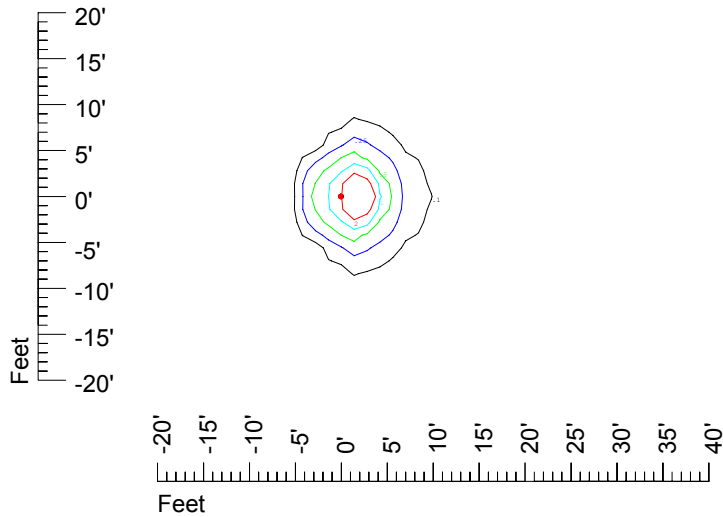

IES File: C9282

Lighting level in fc / Distance in feet

Vertical plan 0° to 180°
Horizontal plan 0°

— 2 fc — 1 fc — 0.5 fc — 0.25 fc — 0.1 fc

IES Photometric files C9282

Isoline template at 7' mounting height

Isoline values — 0.1 fc — 0.25 fc — 0.5 fc — 1.0 fc — 2.0 fc

Mounting height 7' Tilt 0°

Mounting height 7' Tilt 30°

Mounting height 7' Tilt 15°

Mounting height 7' Tilt 45°

IES Photometric files C9282

Isoline template at 9' mounting height

Isoline values — 0.1 fc — 0.25 fc — 0.5 fc — 1.0 fc — 2.0 fc

Mounting height 9' Tilt 0°

Mounting height 9' Tilt 30°

Mounting height 9' Tilt 15°

Mounting height 9' Tilt 45°

IES Photometric files C9282

Isoline template at 11' mounting height

Isoline values — 0.1 fc — 0.25 fc — 0.5 fc — 1.0 fc — 2.0 fc

Mounting height 11' Tilt 0°

Mounting height 11' Tilt 30°

Mounting height 11' Tilt 15°

Mounting height 11' Tilt 45°

IES Photometric files C9282

Isoline template at 15' mounting height