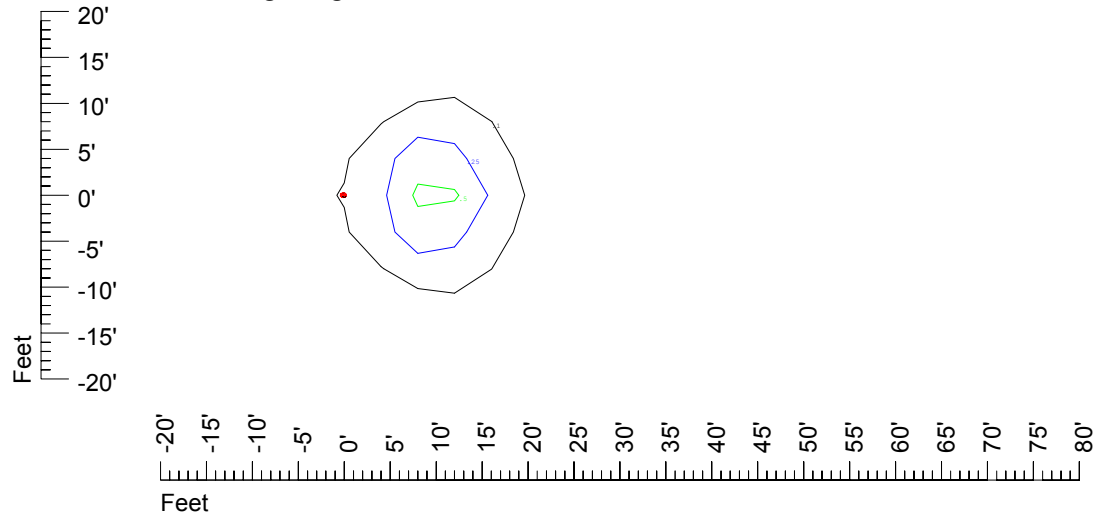

Isoline values — 0.1 fc — 0.25 fc — 0.5 fc — 1.0 fc — 2.0 fc

Mounting height 11' Tilt 0°

Mounting height 11' Tilt 30°

Mounting height 11' Tilt 15°

Mounting height 11' Tilt 45°

IES Photometric files C9282

Isoline template at 15' mounting height

Isoline values — 0.1 fc — 0.25 fc — 0.5 fc — 1.0 fc — 2.0 fc

Mounting height 15' Tilt 0°

Mounting height 15' Tilt 30°

Mounting height 15' Tilt 15°

Mounting height 15' Tilt 45°

IES Photometric files C9282

Isoline template at 20' mounting height

Isoline values — 0.1 fc — 0.25 fc — 0.5 fc — 1.0 fc — 2.0 fc

Mounting height 20' Tilt 0°

Mounting height 20' Tilt 30°

Mounting height 20' Tilt 15°

Mounting height 20' Tilt 45°