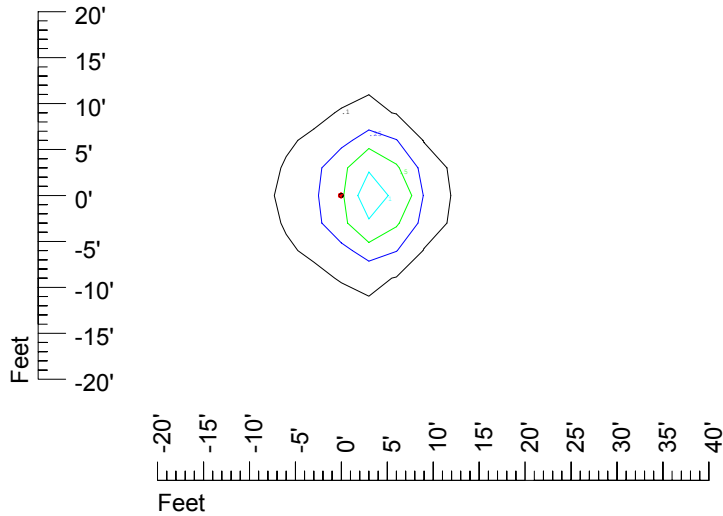

Isoline values — 0.1 fc — 0.25 fc — 0.5 fc — 1.0 fc — 2.0 fc

Mounting height 9' Tilt 0°

Mounting height 9' Tilt 30°

Mounting height 9' Tilt 15°

Mounting height 9' Tilt 45°

IES Photometric files C9282

Isoline template at 11' mounting height

Isoline values — 0.1 fc — 0.25 fc — 0.5 fc — 1.0 fc — 2.0 fc

Mounting height 11' Tilt 0°

Mounting height 11' Tilt 30°

Mounting height 11' Tilt 15°

Mounting height 11' Tilt 45°

IES Photometric files C9282

Isoline template at 15' mounting height

Isoline values — 0.1 fc — 0.25 fc — 0.5 fc — 1.0 fc — 2.0 fc

Mounting height 15' Tilt 0°

Mounting height 15' Tilt 30°

Mounting height 15' Tilt 15°

Mounting height 15' Tilt 45°

IES Photometric files C9282

Isoline template at 20' mounting height

Isoline values — 0.1 fc — 0.25 fc — 0.5 fc — 1.0 fc — 2.0 fc

Mounting height 20' Tilt 0°

Mounting height 20' Tilt 30°

Mounting height 20' Tilt 15°

Mounting height 20' Tilt 45°