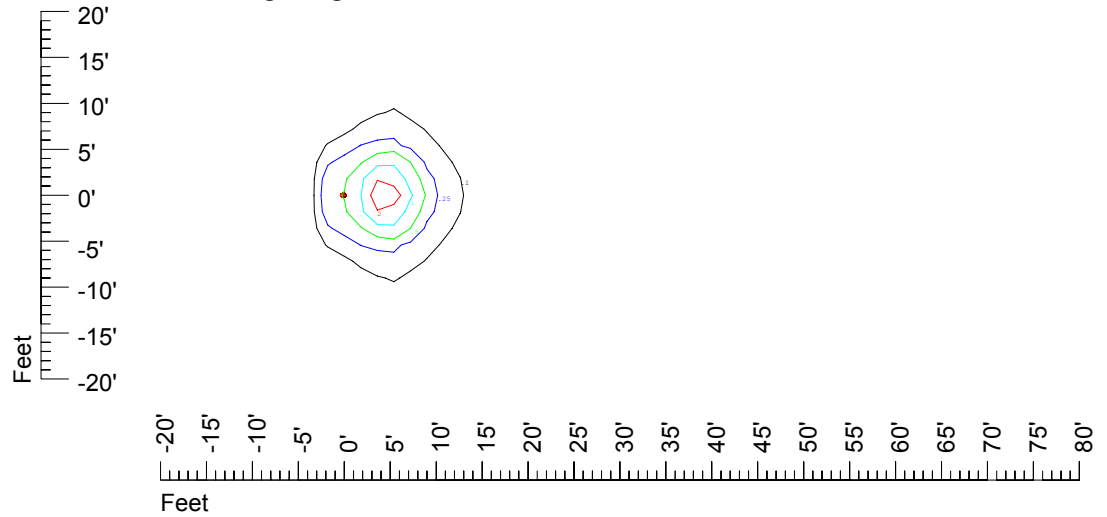

IES File: C9282

Lighting level in fc / Distance in feet

Vertical plan 0° to 180°
Horizontal plan 0°

— 2 fc — 1 fc — 0.5 fc — 0.25 fc — 0.1 fc

IES Photometric files C9282

Isoline template at 7' mounting height

Isoline values — 0.1 fc — 0.25 fc — 0.5 fc — 1.0 fc — 2.0 fc

Mounting height 7' Tilt 0°

Mounting height 7' Tilt 30°

Mounting height 7' Tilt 15°

Mounting height 7' Tilt 45°

IES Photometric files C9282

Isoline template at 9' mounting height

Isoline values — 0.1 fc — 0.25 fc — 0.5 fc — 1.0 fc — 2.0 fc

Mounting height 9' Tilt 0°

Mounting height 9' Tilt 30°

Mounting height 9' Tilt 15°

Mounting height 9' Tilt 45°

IES Photometric files C9282

Isoline template at 11' mounting height

Isoline values — 0.1 fc — 0.25 fc — 0.5 fc — 1.0 fc — 2.0 fc

Mounting height 20' Tilt 0°

Mounting height 20' Tilt 30°

Mounting height 20' Tilt 15°

Mounting height 20' Tilt 45°