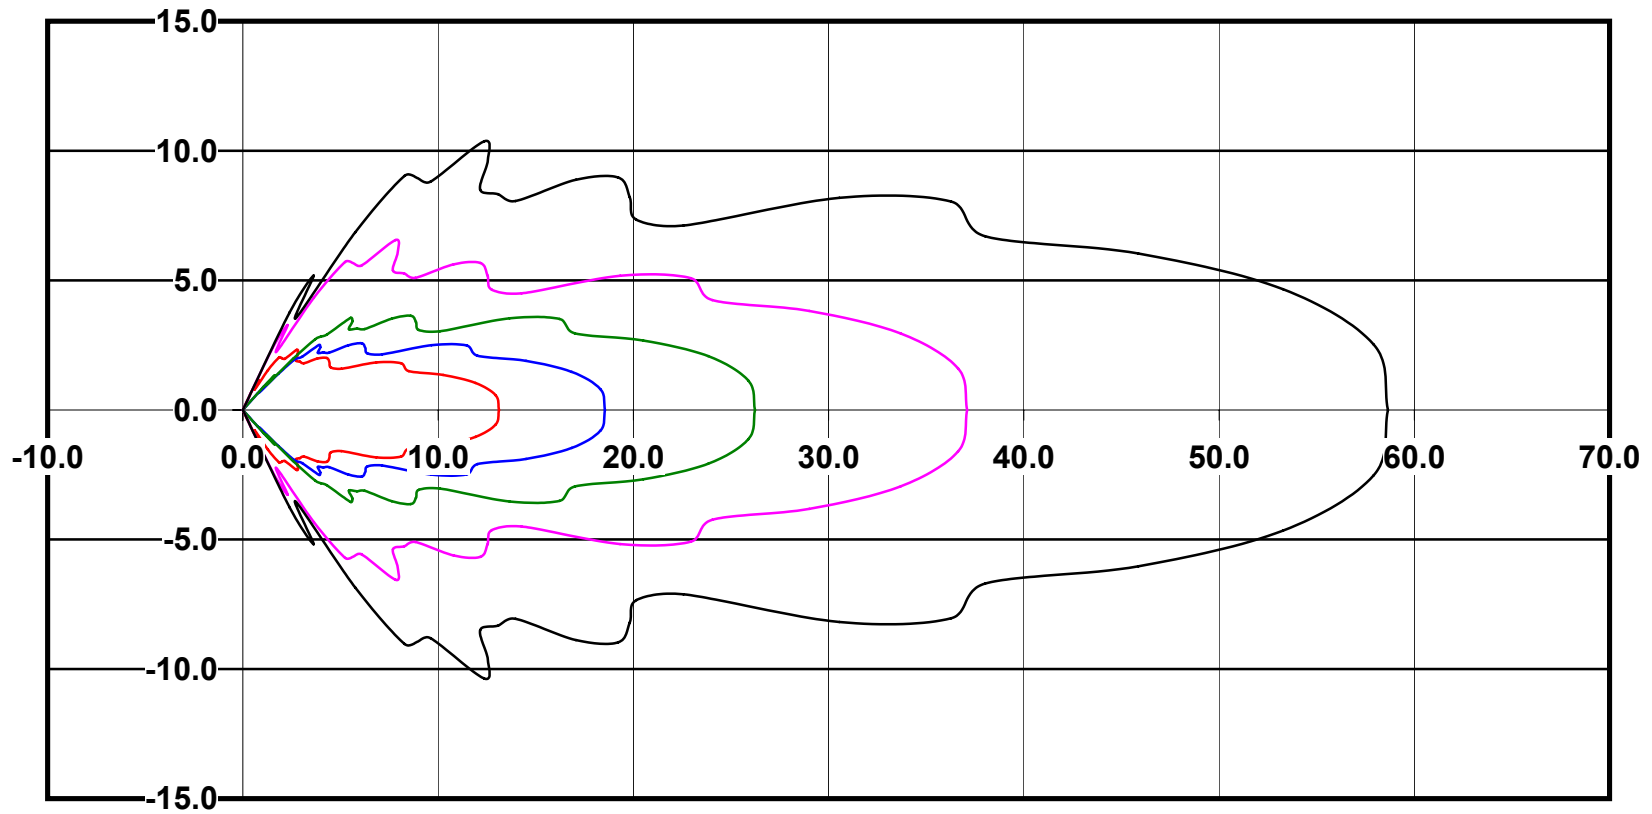

IES File: C9282

Lighting level in fc / Distance in feet

Vertical plan 0° to 180°
Horizontal plan 0°

— 2 fc — 1 fc — 0.5 fc — 0.25 fc — 0.1 fc

IES Photometric files C9282

Isoline template at 7' mounting height

Isoline values — 0.1 fc — 0.25 fc — 0.5 fc — 1.0 fc — 2.0 fc

Mounting height 7' Tilt 0°

Mounting height 7' Tilt 30°

Mounting height 7' Tilt 15°

Mounting height 7' Tilt 45°

IES Photometric files C9282

Isoline template at 9' mounting height

Isoline values — 0.1 fc — 0.25 fc — 0.5 fc — 1.0 fc — 2.0 fc

Mounting height 9' Tilt 0°

Mounting height 9' Tilt 30°

Mounting height 9' Tilt 15°

Mounting height 9' Tilt 45°

IES Photometric files C9282

Isoline template at 11' mounting height

Isoline values — 0.1 fc — 0.25 fc — 0.5 fc — 1.0 fc — 2.0 fc

Mounting height 20' Tilt 0°

Mounting height 20' Tilt 30°

Mounting height 20' Tilt 15°

Mounting height 20' Tilt 45°