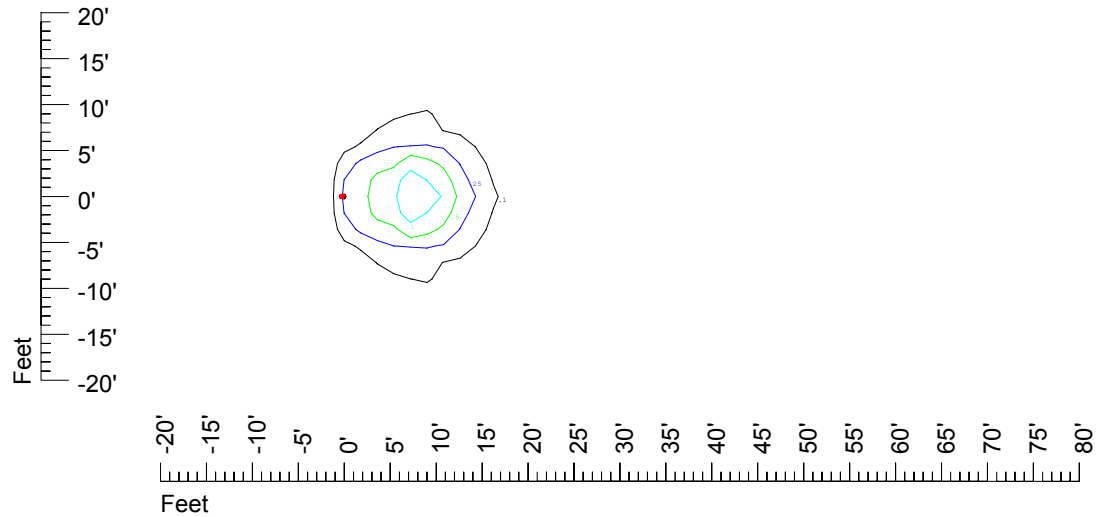

Isoline values — 0.1 fc — 0.25 fc — 0.5 fc — 1.0 fc — 2.0 fc

Mounting height 7' Tilt 0°

Mounting height 7' Tilt 30°

Mounting height 7' Tilt 15°

Mounting height 7' Tilt 45°

IES Photometric files C9282

Isoline template at 9' mounting height

Isoline values — 0.1 fc — 0.25 fc — 0.5 fc — 1.0 fc — 2.0 fc

Mounting height 9' Tilt 0°

Mounting height 9' Tilt 30°

Mounting height 9' Tilt 15°

Mounting height 9' Tilt 45°

IES Photometric files C9282

Isoline template at 11' mounting height

Isoline values — 0.1 fc — 0.25 fc — 0.5 fc — 1.0 fc — 2.0 fc

Mounting height 11' Tilt 0°

Mounting height 11' Tilt 30°

Mounting height 11' Tilt 15°

Mounting height 11' Tilt 45°

IES Photometric files C9282

Isoline template at 15' mounting height

Isoline values — 0.1 fc — 0.25 fc — 0.5 fc — 1.0 fc — 2.0 fc

Mounting height 20' Tilt 0°

Mounting height 20' Tilt 30°

Mounting height 20' Tilt 15°

Mounting height 20' Tilt 45°