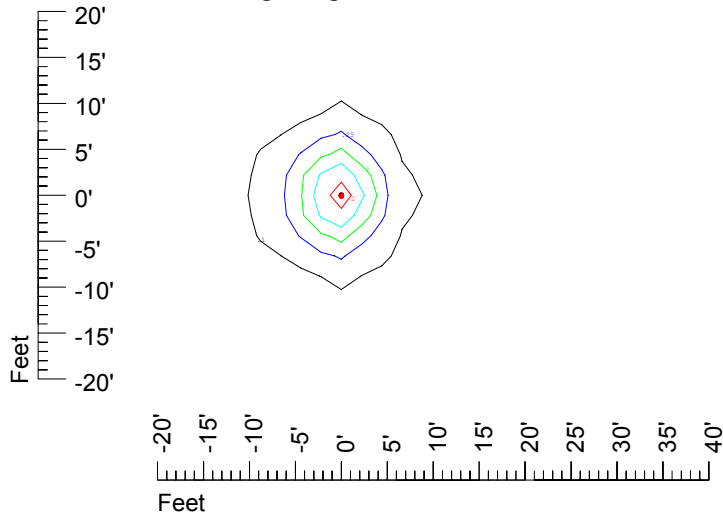

IES File: C9282

Lighting level in fc / Distance in feet

Vertical plan 0° to 180°
Horizontal plan 0°

— 2 fc — 1 fc — 0.5 fc — 0.25 fc — 0.1 fc

IES Photometric files C9282

Isoline template at 7' mounting height

Isoline values — 0.1 fc — 0.25 fc — 0.5 fc — 1.0 fc — 2.0 fc

Mounting height 7' Tilt 0°

Mounting height 7' Tilt 30°

Mounting height 7' Tilt 15°

Mounting height 7' Tilt 45°

IES Photometric files C9282

Isoline template at 9' mounting height

Isoline values — 0.1 fc — 0.25 fc — 0.5 fc — 1.0 fc — 2.0 fc

Mounting height 9' Tilt 0°

Mounting height 9' Tilt 30°

Mounting height 9' Tilt 15°

Mounting height 9' Tilt 45°

IES Photometric files C9282

Isoline template at 11' mounting height

Isoline values — 0.1 fc — 0.25 fc — 0.5 fc — 1.0 fc — 2.0 fc

Mounting height 11' Tilt 0°

Mounting height 11' Tilt 30°

Mounting height 11' Tilt 15°

Mounting height 11' Tilt 45°

IES Photometric files C9282

Isoline template at 15' mounting height