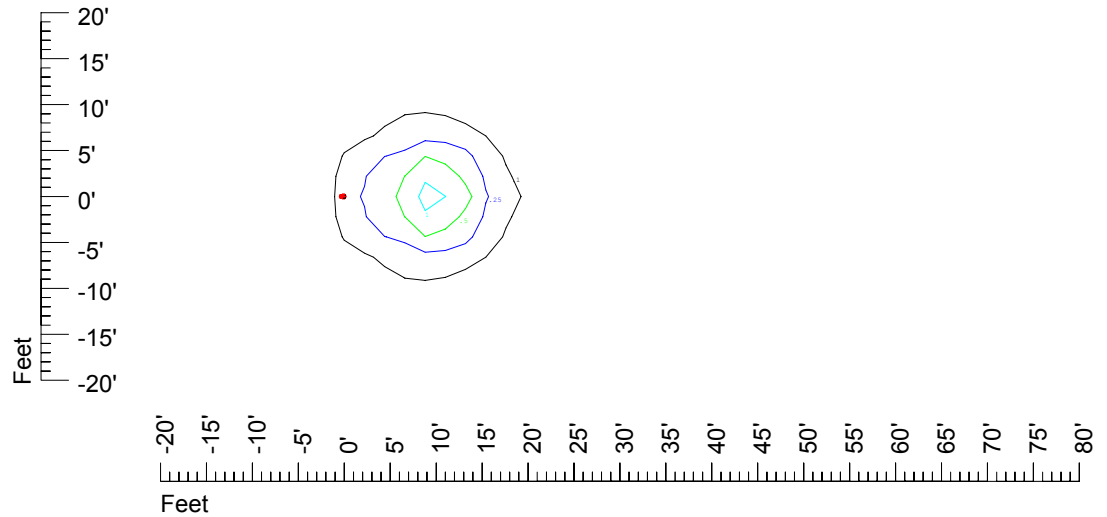

Isoline values — 0.1 fc — 0.25 fc — 0.5 fc — 1.0 fc — 2.0 fc

Mounting height 9' Tilt 0°

Mounting height 9' Tilt 30°

Mounting height 9' Tilt 15°

Mounting height 9' Tilt 45°

IES Photometric files C9282

Isoline template at 11' mounting height

Isoline values — 0.1 fc — 0.25 fc — 0.5 fc — 1.0 fc — 2.0 fc

Mounting height 11' Tilt 0°

Mounting height 11' Tilt 30°

Mounting height 11' Tilt 15°

Mounting height 11' Tilt 45°

IES Photometric files C9282

Isoline template at 15' mounting height

Isoline values — 0.1 fc — 0.25 fc — 0.5 fc — 1.0 fc — 2.0 fc

Mounting height 15' Tilt 0°

Mounting height 15' Tilt 30°

Mounting height 15' Tilt 15°

Mounting height 15' Tilt 45°

IES Photometric files C9282

Isoline template at 20' mounting height

Isoline values — 0.1 fc — 0.25 fc — 0.5 fc — 1.0 fc — 2.0 fc

Mounting height 20' Tilt 0°

Mounting height 20' Tilt 30°

Mounting height 20' Tilt 15°

Mounting height 20' Tilt 45°