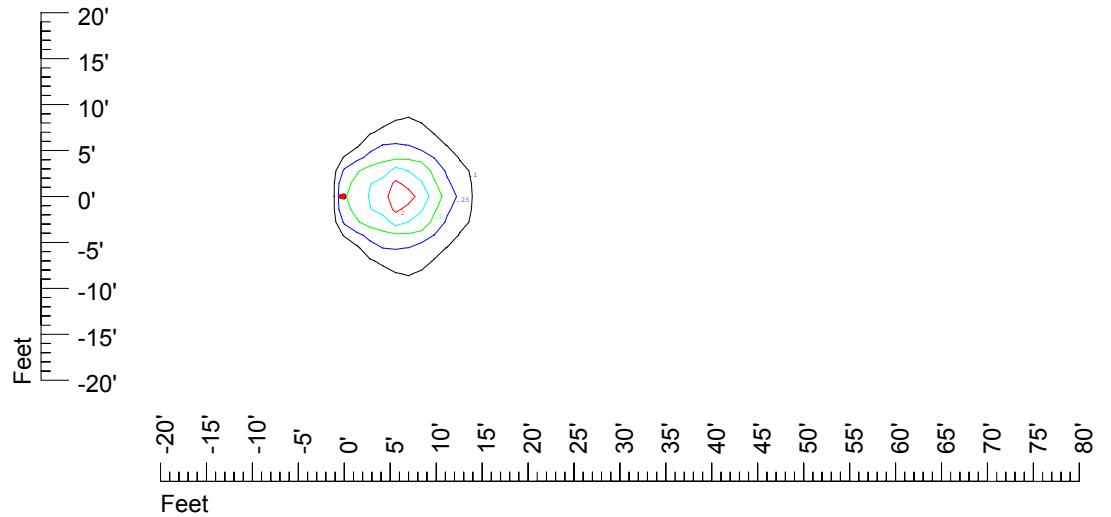

IES File: C9282

Lighting level in fc / Distance in feet

Vertical plan 0° to 180°
Horizontal plan 0°

— 2 fc — 1 fc — 0.5 fc — 0.25 fc — 0.1 fc

IES Photometric files C9282

Isoline template at 7' mounting height

Isoline values — 0.1 fc — 0.25 fc — 0.5 fc — 1.0 fc — 2.0 fc

Mounting height 7' Tilt 0°

Mounting height 7' Tilt 30°

Mounting height 7' Tilt 15°

Mounting height 7' Tilt 45°

IES Photometric files C9282

Isoline template at 9' mounting height

Isoline values — 0.1 fc — 0.25 fc — 0.5 fc — 1.0 fc — 2.0 fc

Mounting height 9' Tilt 0°

Mounting height 9' Tilt 30°

Mounting height 9' Tilt 15°

Mounting height 9' Tilt 45°

IES Photometric files C9282

Isoline template at 11' mounting height

Isoline values — 0.1 fc — 0.25 fc — 0.5 fc — 1.0 fc — 2.0 fc

Mounting height 20' Tilt 0°

Mounting height 20' Tilt 30°

Mounting height 20' Tilt 15°

Mounting height 20' Tilt 45°