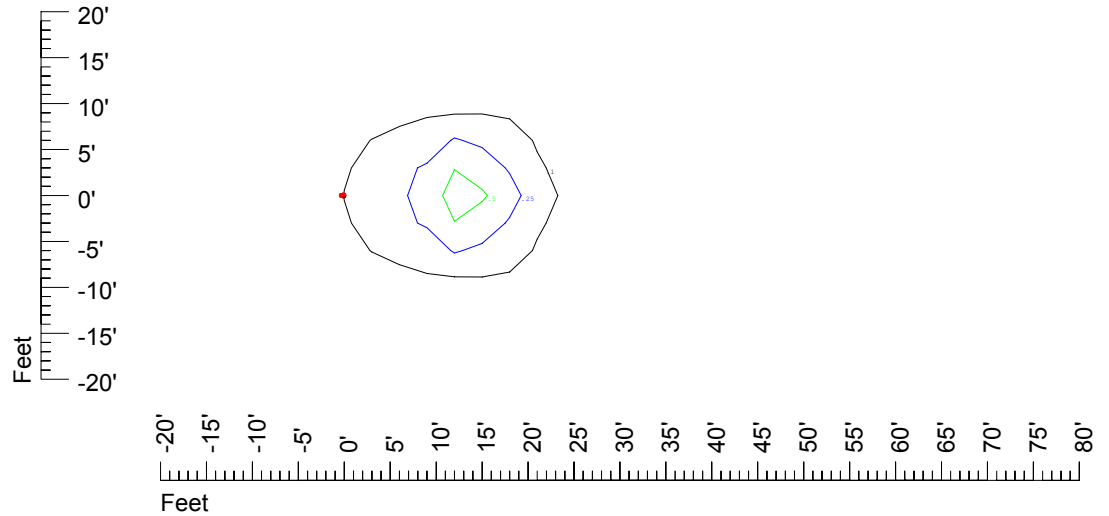

Isoline values — 0.1 fc — 0.25 fc — 0.5 fc — 1.0 fc — 2.0 fc

Mounting height 11' Tilt 0°

Mounting height 11' Tilt 30°

Mounting height 11' Tilt 15°

Mounting height 11' Tilt 45°

IES Photometric files C9282

Isoline template at 15' mounting height

Isoline values — 0.1 fc — 0.25 fc — 0.5 fc — 1.0 fc — 2.0 fc

Mounting height 15' Tilt 0°

Mounting height 15' Tilt 30°

Mounting height 15' Tilt 15°

Mounting height 15' Tilt 45°

IES Photometric files C9282

Isoline template at 20' mounting height

Isoline values — 0.1 fc — 0.25 fc — 0.5 fc — 1.0 fc — 2.0 fc

Mounting height 20' Tilt 0°

Mounting height 20' Tilt 30°

Mounting height 20' Tilt 15°

Mounting height 20' Tilt 45°