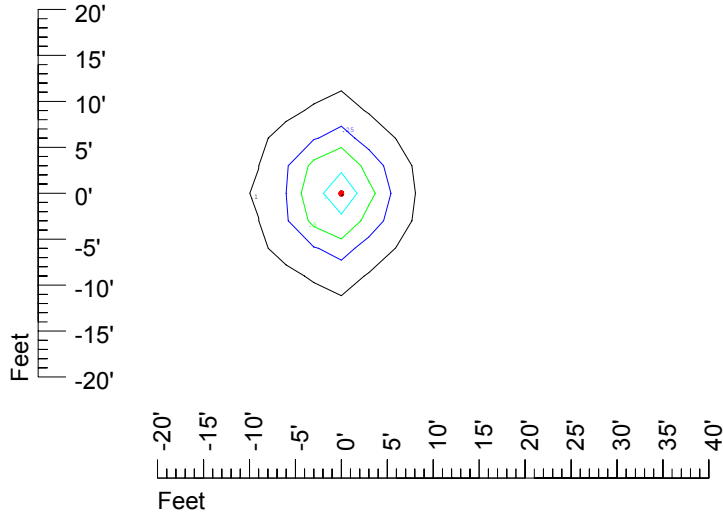

Isoline values — 0.1 fc — 0.25 fc — 0.5 fc — 1.0 fc — 2.0 fc

Mounting height 7' Tilt 0°

Mounting height 7' Tilt 30°

Mounting height 7' Tilt 15°

Mounting height 7' Tilt 45°

IES Photometric files C9282

Isoline template at 9' mounting height

Isoline values — 0.1 fc — 0.25 fc — 0.5 fc — 1.0 fc — 2.0 fc

Mounting height 9' Tilt 0°

Mounting height 9' Tilt 30°

Mounting height 9' Tilt 15°

Mounting height 9' Tilt 45°

IES Photometric files C9282

Isoline template at 11' mounting height

Isoline values — 0.1 fc — 0.25 fc — 0.5 fc — 1.0 fc — 2.0 fc

Mounting height 11' Tilt 0°

Mounting height 11' Tilt 30°

Mounting height 11' Tilt 15°

Mounting height 11' Tilt 45°

IES Photometric files C9282

Isoline template at 15' mounting height

Isoline values — 0.1 fc — 0.25 fc — 0.5 fc — 1.0 fc — 2.0 fc

Mounting height 15' Tilt 0°

Mounting height 15' Tilt 30°

Mounting height 15' Tilt 15°

Mounting height 15' Tilt 45°

IES Photometric files C9282

Isoline template at 20' mounting height