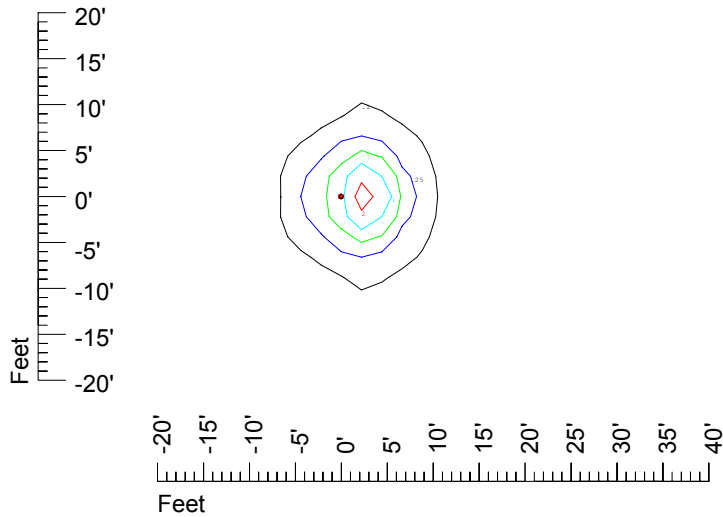

Isoline values — 0.1 fc — 0.25 fc — 0.5 fc — 1.0 fc — 2.0 fc

Mounting height 7' Tilt 0°

Mounting height 7' Tilt 30°

Mounting height 7' Tilt 15°

Mounting height 7' Tilt 45°

IES Photometric files C9282

Isoline template at 9' mounting height

Isoline values — 0.1 fc — 0.25 fc — 0.5 fc — 1.0 fc — 2.0 fc

Mounting height 9' Tilt 0°

Mounting height 9' Tilt 30°

Mounting height 9' Tilt 15°

Mounting height 9' Tilt 45°

IES Photometric files C9282

Isoline template at 11' mounting height

Isoline values — 0.1 fc — 0.25 fc — 0.5 fc — 1.0 fc — 2.0 fc

Mounting height 11' Tilt 0°

Mounting height 11' Tilt 30°

Mounting height 11' Tilt 15°

Mounting height 11' Tilt 45°

IES Photometric files C9282

Isoline template at 15' mounting height

Isoline values — 0.1 fc — 0.25 fc — 0.5 fc — 1.0 fc — 2.0 fc

Mounting height 15' Tilt 0°

Mounting height 15' Tilt 30°

Mounting height 15' Tilt 15°

Mounting height 15' Tilt 45°

IES Photometric files C9282

Isoline template at 20' mounting height