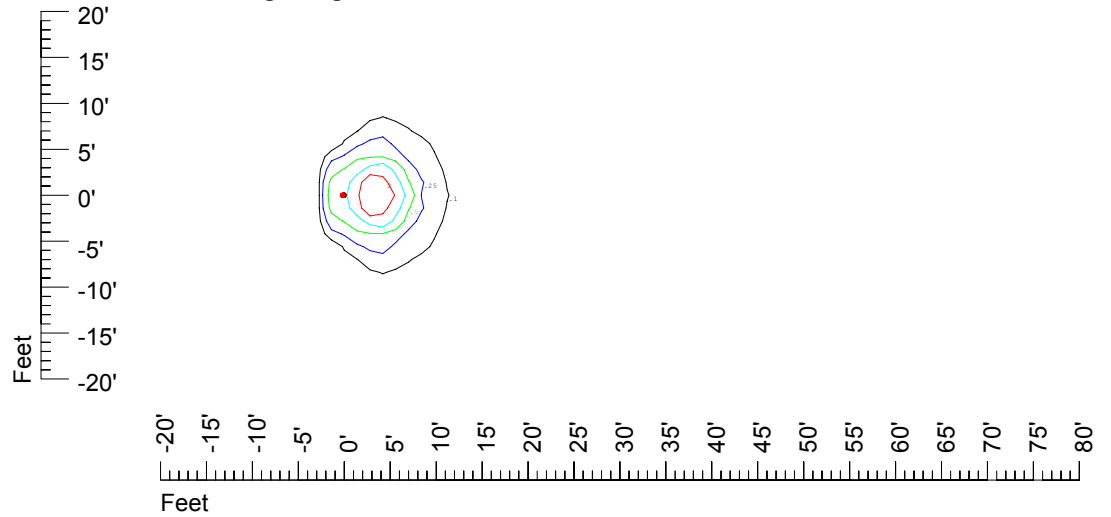

IES File: C9282

Lighting level in fc / Distance in feet

Vertical plan 0° to 180°
Horizontal plan 0°

— 2 fc — 1 fc — 0.5 fc — 0.25 fc — 0.1 fc

IES Photometric files C9282

Isoline template at 7' mounting height

Isoline values — 0.1 fc — 0.25 fc — 0.5 fc — 1.0 fc — 2.0 fc

Mounting height 7' Tilt 0°

Mounting height 7' Tilt 30°

Mounting height 7' Tilt 15°

Mounting height 7' Tilt 45°

IES Photometric files C9282

Isoline template at 9' mounting height

Isoline values — 0.1 fc — 0.25 fc — 0.5 fc — 1.0 fc — 2.0 fc

Mounting height 9' Tilt 0°

Mounting height 9' Tilt 30°

Mounting height 9' Tilt 15°

Mounting height 9' Tilt 45°

IES Photometric files C9282

Isoline template at 11' mounting height

Isoline values — 0.1 fc — 0.25 fc — 0.5 fc — 1.0 fc — 2.0 fc

Mounting height 20' Tilt 0°

Mounting height 20' Tilt 30°

Mounting height 20' Tilt 15°

Mounting height 20' Tilt 45°