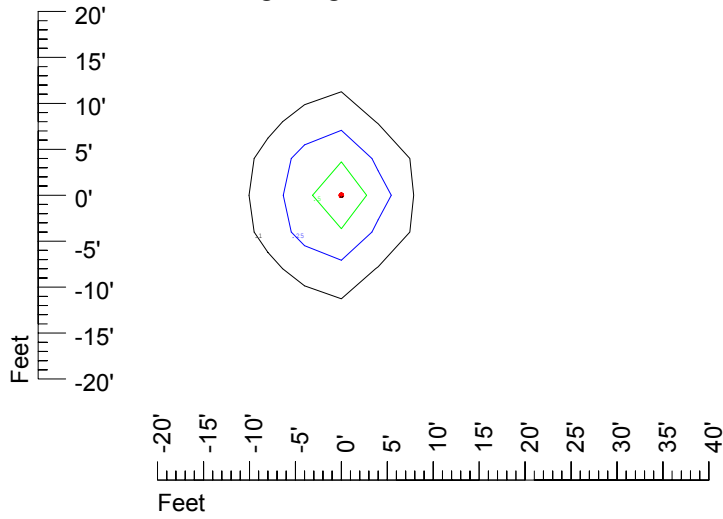

Mounting height 20' Tilt 15°

Isoline values — 0.1 fc — 0.25 fc — 0.5 fc — 1.0 fc — 2.0 fc

Mounting height 20' Tilt 0°