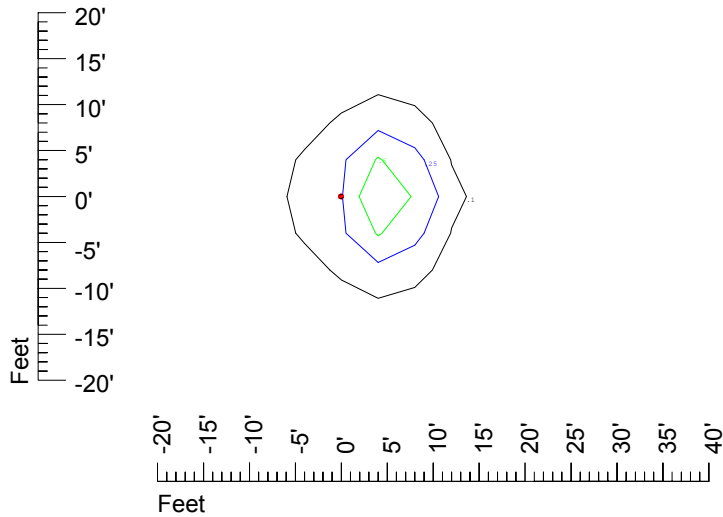

Isoline values — 0.1 fc — 0.25 fc — 0.5 fc — 1.0 fc — 2.0 fc

Mounting height 9' Tilt 0°

Mounting height 9' Tilt 30°

Mounting height 9' Tilt 15°

Mounting height 9' Tilt 45°

IES Photometric files C9282

Isoline template at 11' mounting height

Isoline values — 0.1 fc — 0.25 fc — 0.5 fc — 1.0 fc — 2.0 fc

Mounting height 11' Tilt 0°

Mounting height 11' Tilt 30°

Mounting height 11' Tilt 15°

Mounting height 11' Tilt 45°

IES Photometric files C9282

Isoline template at 15' mounting height

Isoline values — 0.1 fc — 0.25 fc — 0.5 fc — 1.0 fc — 2.0 fc

Mounting height 15' Tilt 0°

Mounting height 15' Tilt 30°

Mounting height 15' Tilt 15°

Mounting height 15' Tilt 45°

IES Photometric files C9282

Isoline template at 20' mounting height

Isoline values — 0.1 fc — 0.25 fc — 0.5 fc — 1.0 fc — 2.0 fc

Mounting height 20' Tilt 0°

Mounting height 20' Tilt 30°

Mounting height 20' Tilt 15°

Mounting height 20' Tilt 45°