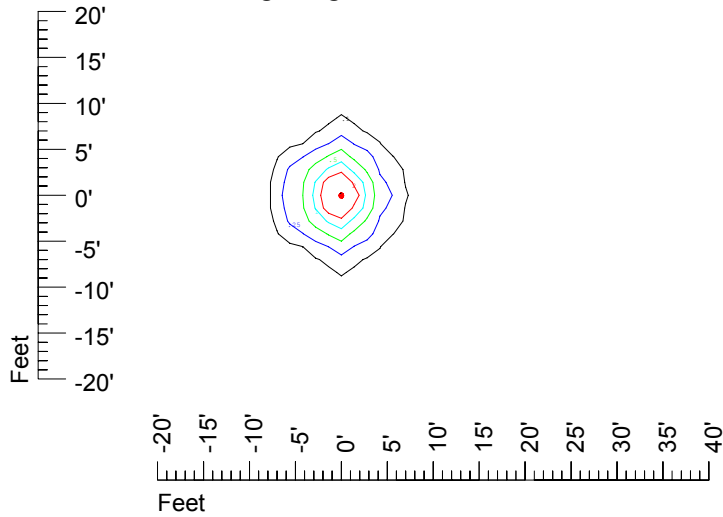

IES File: C9282

Lighting level in fc / Distance in feet

Vertical plan 0° to 180°
Horizontal plan 0°

— 2 fc — 1 fc — 0.5 fc — 0.25 fc — 0.1 fc

IES Photometric files C9282

Isoline template at 7' mounting height

Isoline values — 0.1 fc — 0.25 fc — 0.5 fc — 1.0 fc — 2.0 fc

Mounting height 7' Tilt 0°

Mounting height 7' Tilt 30°

Mounting height 7' Tilt 15°

Mounting height 7' Tilt 45°

IES Photometric files C9282

Isoline template at 9' mounting height

Isoline values — 0.1 fc — 0.25 fc — 0.5 fc — 1.0 fc — 2.0 fc

Mounting height 9' Tilt 0°

Mounting height 9' Tilt 30°

Mounting height 9' Tilt 15°

Mounting height 9' Tilt 45°

IES Photometric files C9282

Isoline template at 11' mounting height

Isoline values — 0.1 fc — 0.25 fc — 0.5 fc — 1.0 fc — 2.0 fc

Mounting height 20' Tilt 0°

Mounting height 20' Tilt 30°

Mounting height 20' Tilt 15°

Mounting height 20' Tilt 45°