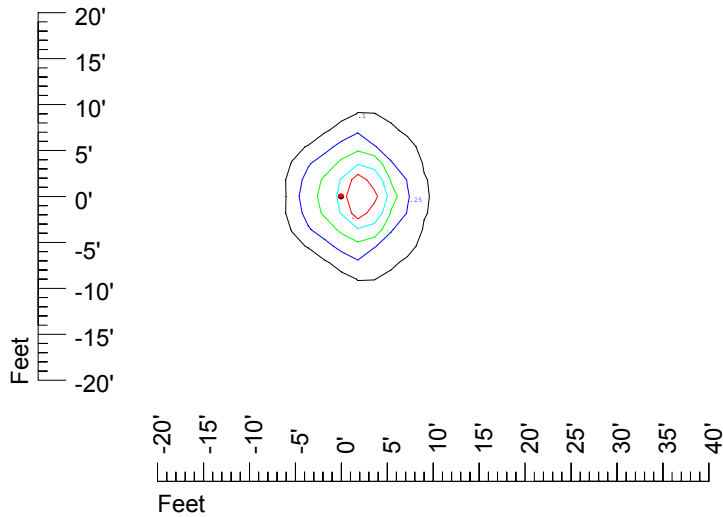

IES File: C9282

Lighting level in fc / Distance in feet

Vertical plan 0° to 180°
Horizontal plan 0°

— 2 fc — 1 fc — 0.5 fc — 0.25 fc — 0.1 fc

IES Photometric files C9282

Isoline template at 7' mounting height

Isoline values — 0.1 fc — 0.25 fc — 0.5 fc — 1.0 fc — 2.0 fc

Mounting height 7' Tilt 0°

Mounting height 7' Tilt 30°

Mounting height 7' Tilt 15°

Mounting height 7' Tilt 45°

IES Photometric files C9282

Isoline template at 9' mounting height

Isoline values — 0.1 fc — 0.25 fc — 0.5 fc — 1.0 fc — 2.0 fc

Mounting height 9' Tilt 0°

Mounting height 9' Tilt 30°

Mounting height 9' Tilt 15°

Mounting height 9' Tilt 45°

IES Photometric files C9282

Isoline template at 11' mounting height

Isoline values — 0.1 fc — 0.25 fc — 0.5 fc — 1.0 fc — 2.0 fc

Mounting height 11' Tilt 0°

Mounting height 11' Tilt 30°

Mounting height 11' Tilt 15°

Mounting height 11' Tilt 45°

IES Photometric files C9282

Isoline template at 15' mounting height