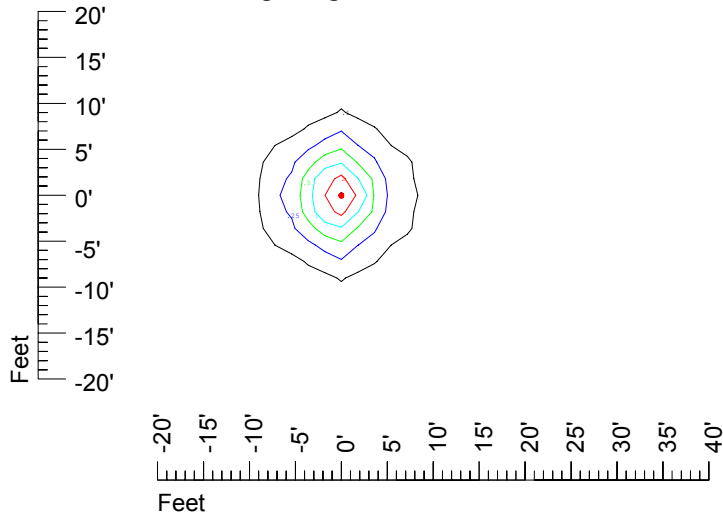

IES File: C9282

Lighting level in fc / Distance in feet

Vertical plan 0° to 180°
Horizontal plan 0°

— 2 fc — 1 fc — 0.5 fc — 0.25 fc — 0.1 fc

IES Photometric files C9282

Isoline template at 7' mounting height

Isoline values — 0.1 fc — 0.25 fc — 0.5 fc — 1.0 fc — 2.0 fc

Mounting height 7' Tilt 0°

Mounting height 7' Tilt 30°

Mounting height 7' Tilt 15°

Mounting height 7' Tilt 45°

IES Photometric files C9282

Isoline template at 9' mounting height

Isoline values — 0.1 fc — 0.25 fc — 0.5 fc — 1.0 fc — 2.0 fc

Mounting height 9' Tilt 0°

Mounting height 9' Tilt 30°

Mounting height 9' Tilt 15°

Mounting height 9' Tilt 45°

IES Photometric files C9282

Isoline template at 11' mounting height

Isoline values — 0.1 fc — 0.25 fc — 0.5 fc — 1.0 fc — 2.0 fc

Mounting height 11' Tilt 0°

Mounting height 11' Tilt 30°

Mounting height 11' Tilt 15°

Mounting height 11' Tilt 45°

IES Photometric files C9282

Isoline template at 15' mounting height