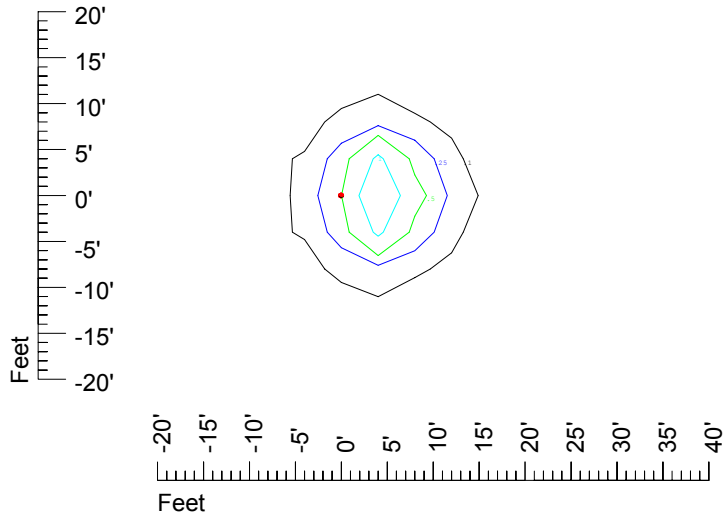

Isoline values — 0.1 fc — 0.25 fc — 0.5 fc — 1.0 fc — 2.0 fc

Mounting height 11' Tilt 0°

Mounting height 11' Tilt 30°

Mounting height 11' Tilt 15°

Mounting height 11' Tilt 45°

IES Photometric files C9281

Isoline template at 15' mounting height

Isoline values — 0.1 fc — 0.25 fc — 0.5 fc — 1.0 fc — 2.0 fc

Mounting height 15' Tilt 0°

Mounting height 15' Tilt 30°

Mounting height 15' Tilt 15°

Mounting height 15' Tilt 45°

IES Photometric files C9281

Isoline template at 20' mounting height

Isoline values — 0.1 fc — 0.25 fc — 0.5 fc — 1.0 fc — 2.0 fc

Mounting height 20' Tilt 0°

Mounting height 20' Tilt 30°

Mounting height 20' Tilt 15°

Mounting height 20' Tilt 45°

IES Photometric files C9281

Isoline template at 25' mounting height

Isoline values — 0.1 fc — 0.25 fc — 0.5 fc — 1.0 fc — 2.0 fc

Mounting height 25' Tilt 0°

Mounting height 25' Tilt 30°

Mounting height 25' Tilt 15°

Mounting height 25' Tilt 45°

IES Photometric files C9281

Isoline template at 30' mounting height