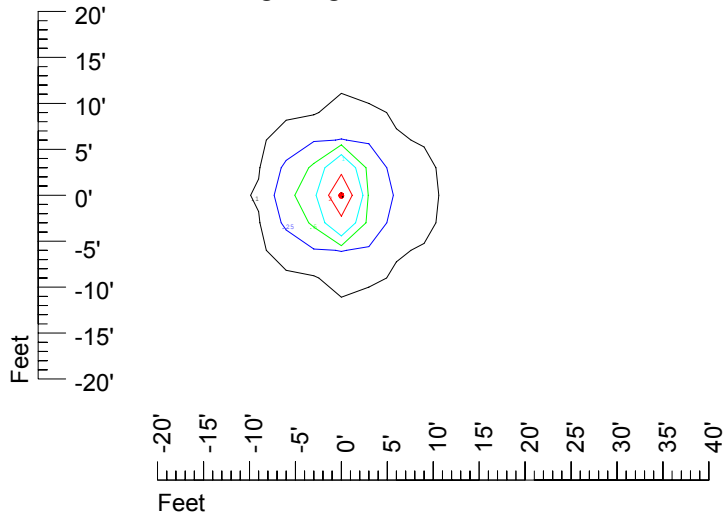

Isoline values — 0.1 fc — 0.25 fc — 0.5 fc — 1.0 fc — 2.0 fc

Mounting height 7' Tilt 0°

Mounting height 7' Tilt 30°

Mounting height 7' Tilt 15°

Mounting height 7' Tilt 45°

IES Photometric files C9281

Isoline template at 11' mounting height

Isoline values — 0.1 fc — 0.25 fc — 0.5 fc — 1.0 fc — 2.0 fc

Mounting height 11' Tilt 0°

Mounting height 11' Tilt 30°

Mounting height 11' Tilt 15°

Mounting height 11' Tilt 45°

IES Photometric files C9281

Isoline template at 15' mounting height

Isoline values — 0.1 fc — 0.25 fc — 0.5 fc — 1.0 fc — 2.0 fc

Mounting height 15' Tilt 0°

Mounting height 15' Tilt 30°

Mounting height 15' Tilt 15°

Mounting height 15' Tilt 45°

IES Photometric files C9281

Isoline template at 20' mounting height

Isoline values — 0.1 fc — 0.25 fc — 0.5 fc — 1.0 fc — 2.0 fc

Mounting height 20' Tilt 0°

Mounting height 20' Tilt 30°

Mounting height 20' Tilt 15°

Mounting height 20' Tilt 45°

IES Photometric files C9281

Isoline template at 25' mounting height