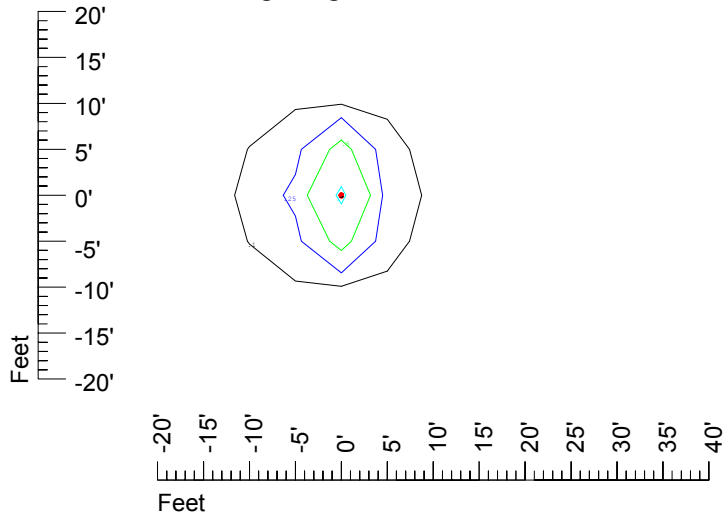

Isoline values — 0.1 fc — 0.25 fc — 0.5 fc — 1.0 fc — 2.0 fc

Mounting height 11' Tilt 0°

Mounting height 11' Tilt 30°

Mounting height 11' Tilt 15°

Mounting height 11' Tilt 45°

IES Photometric files C9281

Isoline template at 15' mounting height

Isoline values — 0.1 fc — 0.25 fc — 0.5 fc — 1.0 fc — 2.0 fc

Mounting height 15' Tilt 0°

Mounting height 15' Tilt 30°

Mounting height 15' Tilt 15°

Mounting height 15' Tilt 45°

IES Photometric files C9281

Isoline template at 20' mounting height

Isoline values — 0.1 fc — 0.25 fc — 0.5 fc — 1.0 fc — 2.0 fc

Mounting height 20' Tilt 0°

Mounting height 20' Tilt 30°

Mounting height 20' Tilt 15°

Mounting height 20' Tilt 45°

IES Photometric files C9281

Isoline template at 25' mounting height

Isoline values — 0.1 fc — 0.25 fc — 0.5 fc — 1.0 fc — 2.0 fc

Mounting height 25' Tilt 0°

Mounting height 25' Tilt 30°

Mounting height 25' Tilt 15°

Mounting height 25' Tilt 45°

IES Photometric files C9281

Isoline template at 30' mounting height