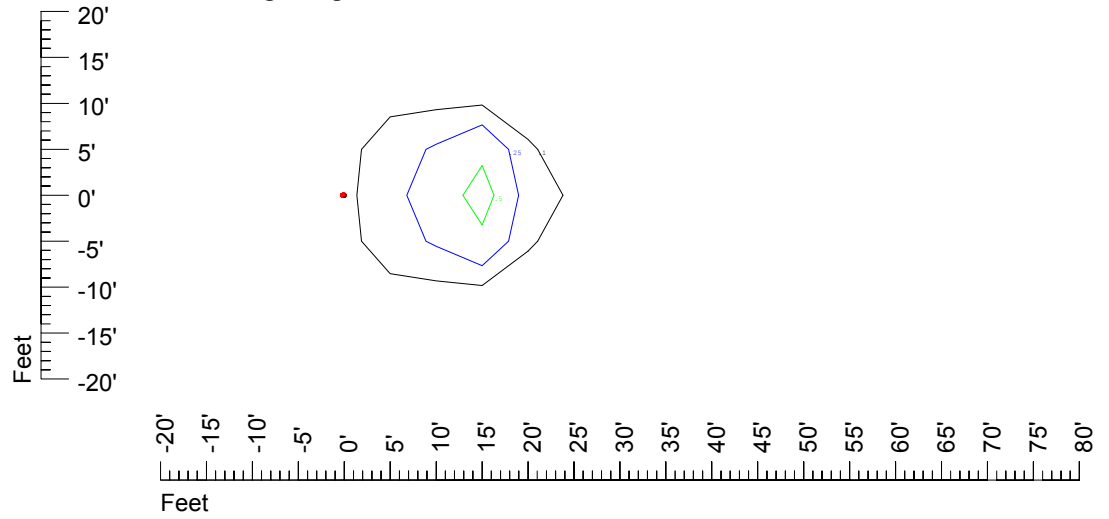

Isoline values — 0.1 fc — 0.25 fc — 0.5 fc — 1.0 fc — 2.0 fc

Mounting height 15' Tilt 0°

Mounting height 15' Tilt 30°

Mounting height 15' Tilt 15°

Mounting height 15' Tilt 45°

IES Photometric files C9281

Isoline template at 20' mounting height

Isoline values — 0.1 fc — 0.25 fc — 0.5 fc — 1.0 fc — 2.0 fc

Mounting height 20' Tilt 0°

Mounting height 20' Tilt 30°

Mounting height 20' Tilt 15°

Mounting height 20' Tilt 45°

IES Photometric files C9281

Isoline template at 25' mounting height

Isoline values — 0.1 fc — 0.25 fc — 0.5 fc — 1.0 fc — 2.0 fc

Mounting height 25' Tilt 0°

Mounting height 25' Tilt 30°

Mounting height 25' Tilt 15°

Mounting height 25' Tilt 45°

IES Photometric files C9281

Isoline template at 30' mounting height