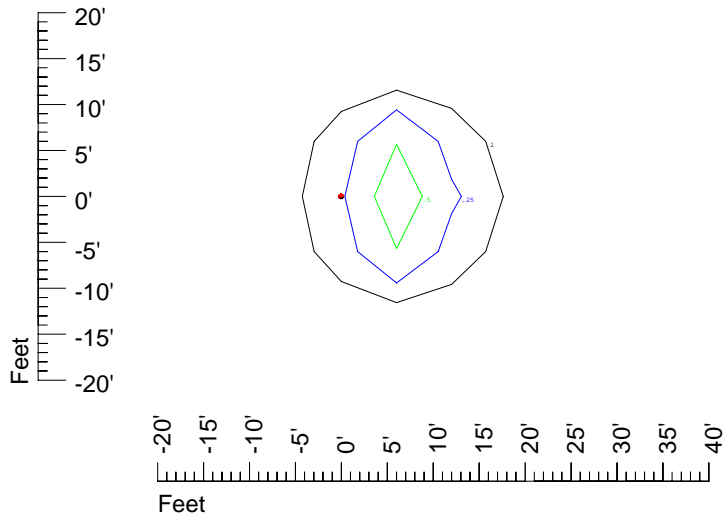

Isoline values — 0.1 fc — 0.25 fc — 0.5 fc — 1.0 fc — 2.0 fc

Mounting height 15' Tilt 0°

Mounting height 15' Tilt 30°

Mounting height 15' Tilt 15°

Mounting height 15' Tilt 45°

IES Photometric files C9281

Isoline template at 20' mounting height

Isoline values — 0.1 fc — 0.25 fc — 0.5 fc — 1.0 fc — 2.0 fc

Mounting height 20' Tilt 0°

Mounting height 20' Tilt 30°

Mounting height 20' Tilt 15°

Mounting height 20' Tilt 45°

IES Photometric files C9281

Isoline template at 25' mounting height

Isoline values — 0.1 fc — 0.25 fc — 0.5 fc — 1.0 fc — 2.0 fc

Mounting height 25' Tilt 0°

Mounting height 25' Tilt 30°

Mounting height 25' Tilt 15°

Mounting height 25' Tilt 45°

IES Photometric files C9281

Isoline template at 30' mounting height

Isoline values — 0.1 fc — 0.25 fc — 0.5 fc — 1.0 fc — 2.0 fc

Mounting height 30' Tilt 0°

Mounting height 30' Tilt 30°

Mounting height 30' Tilt 15°

Mounting height 30' Tilt 45°