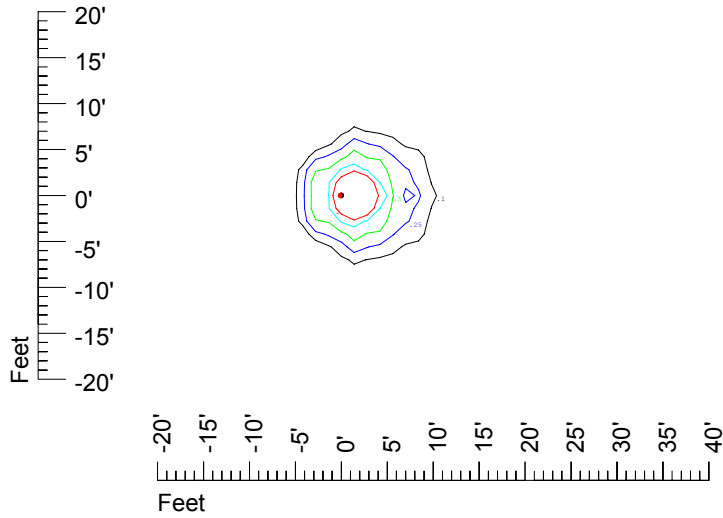

IES File: C9281

Lighting level in fc / Distance in feet

Vertical plan 0° to 180°
Horizontal plan 0°

— 2 fc — 1 fc — 0.5 fc — 0.25 fc — 0.1 fc

IES Photometric files C9281

Isoline template at 7' mounting height

Isoline values — 0.1 fc — 0.25 fc — 0.5 fc — 1.0 fc — 2.0 fc

Mounting height 7' Tilt 0°

Mounting height 7' Tilt 30°

Mounting height 7' Tilt 15°

Mounting height 7' Tilt 45°

IES Photometric files C9281

Isoline template at 11' mounting height

Isoline values — 0.1 fc — 0.25 fc — 0.5 fc — 1.0 fc — 2.0 fc

Mounting height 11' Tilt 0°

Mounting height 11' Tilt 30°

Mounting height 11' Tilt 15°

Mounting height 11' Tilt 45°

IES Photometric files C9281

Isoline template at 15' mounting height

Isoline values — 0.1 fc — 0.25 fc — 0.5 fc — 1.0 fc — 2.0 fc

Mounting height 15' Tilt 0°

Mounting height 15' Tilt 30°

Mounting height 15' Tilt 15°

Mounting height 15' Tilt 45°

IES Photometric files C9281

Isoline template at 20' mounting height