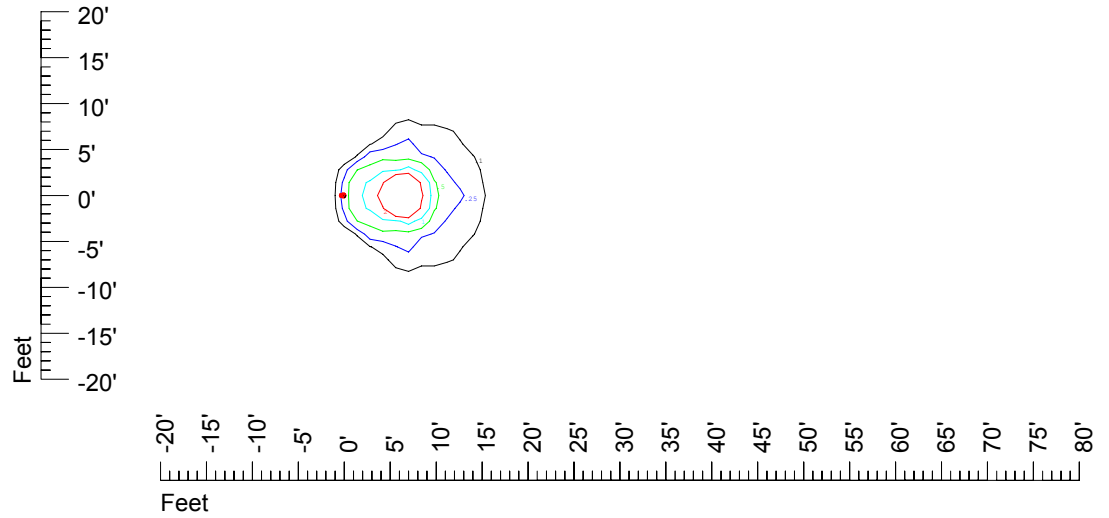

IES File: C9281

Lighting level in fc / Distance in feet

Vertical plan 0° to 180°
Horizontal plan 0°

— 2 fc — 1 fc — 0.5 fc — 0.25 fc — 0.1 fc

IES Photometric files C9281

Isoline template at 7' mounting height

Isoline values — 0.1 fc — 0.25 fc — 0.5 fc — 1.0 fc — 2.0 fc

Mounting height 7' Tilt 0°

Mounting height 7' Tilt 30°

Mounting height 7' Tilt 15°

Mounting height 7' Tilt 45°

IES Photometric files C9281

Isoline template at 11' mounting height

Isoline values — 0.1 fc — 0.25 fc — 0.5 fc — 1.0 fc — 2.0 fc

Mounting height 11' Tilt 0°

Mounting height 11' Tilt 30°

Mounting height 11' Tilt 15°

Mounting height 11' Tilt 45°

IES Photometric files C9281

Isoline template at 15' mounting height