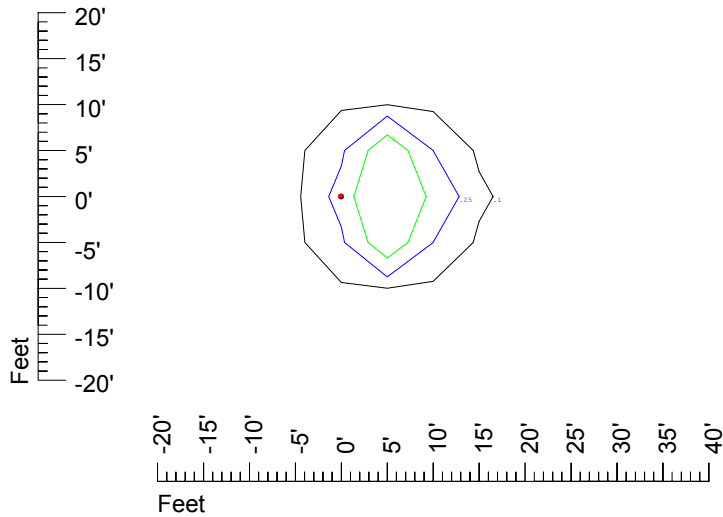

Isoline values — 0.1 fc — 0.25 fc — 0.5 fc — 1.0 fc — 2.0 fc

Mounting height 11' Tilt 0°

Mounting height 11' Tilt 30°

Mounting height 11' Tilt 15°

Mounting height 11' Tilt 45°

IES Photometric files C9281

Isoline template at 15' mounting height

Isoline values — 0.1 fc — 0.25 fc — 0.5 fc — 1.0 fc — 2.0 fc

Mounting height 15' Tilt 0°

Mounting height 15' Tilt 30°

Mounting height 15' Tilt 15°

Mounting height 15' Tilt 45°

IES Photometric files C9281

Isoline template at 20' mounting height

Isoline values — 0.1 fc — 0.25 fc — 0.5 fc — 1.0 fc — 2.0 fc

Mounting height 20' Tilt 0°

Mounting height 20' Tilt 30°

Mounting height 20' Tilt 15°

Mounting height 20' Tilt 45°

IES Photometric files C9281

Isoline template at 25' mounting height

Isoline values — 0.1 fc — 0.25 fc — 0.5 fc — 1.0 fc — 2.0 fc

Mounting height 25' Tilt 0°

Mounting height 25' Tilt 30°

Mounting height 25' Tilt 15°

Mounting height 25' Tilt 45°

IES Photometric files C9281

Isoline template at 30' mounting height