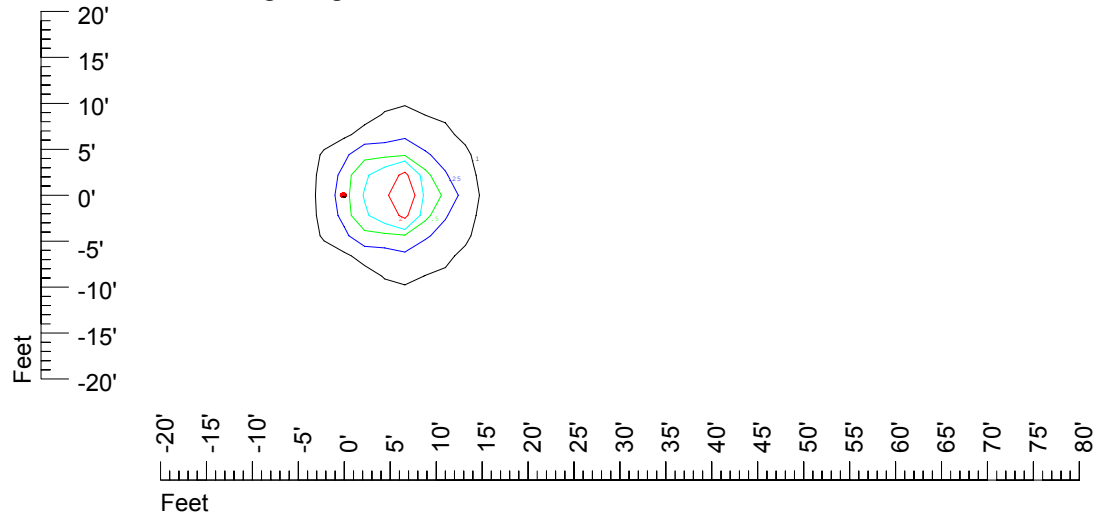

IES File: C9281

Lighting level in fc / Distance in feet

Vertical plan 0° to 180°
Horizontal plan 0°

— 2 fc — 1 fc — 0.5 fc — 0.25 fc — 0.1 fc

IES Photometric files C9281

Isoline template at 7' mounting height

Isoline values — 0.1 fc — 0.25 fc — 0.5 fc — 1.0 fc — 2.0 fc

Mounting height 7' Tilt 0°

Mounting height 7' Tilt 30°

Mounting height 7' Tilt 15°

Mounting height 7' Tilt 45°

IES Photometric files C9281

Isoline template at 11' mounting height

Isoline values — 0.1 fc — 0.25 fc — 0.5 fc — 1.0 fc — 2.0 fc

Mounting height 11' Tilt 0°

Mounting height 11' Tilt 30°

Mounting height 11' Tilt 15°

Mounting height 11' Tilt 45°

IES Photometric files C9281

Isoline template at 15' mounting height