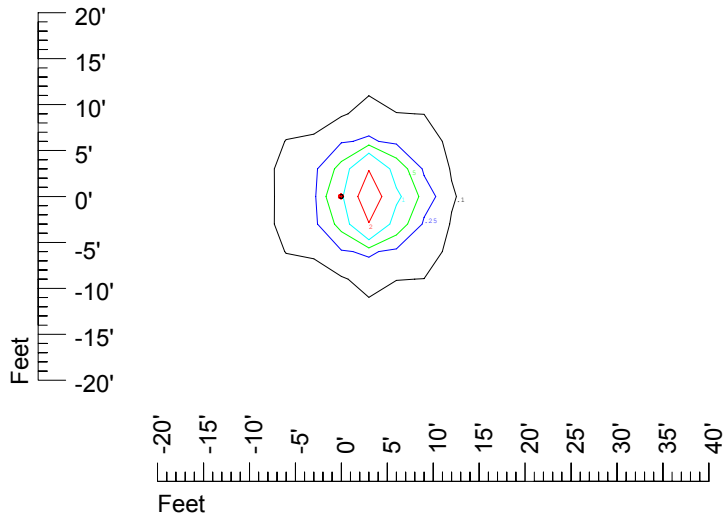

Isoline values — 0.1 fc — 0.25 fc — 0.5 fc — 1.0 fc — 2.0 fc

Mounting height 7' Tilt 0°

Mounting height 7' Tilt 30°

Mounting height 7' Tilt 15°

Mounting height 7' Tilt 45°

IES Photometric files C9281

Isoline template at 11' mounting height

Isoline values — 0.1 fc — 0.25 fc — 0.5 fc — 1.0 fc — 2.0 fc

Mounting height 11' Tilt 0°

Mounting height 11' Tilt 30°

Mounting height 11' Tilt 15°

Mounting height 11' Tilt 45°

IES Photometric files C9281

Isoline template at 15' mounting height

Isoline values — 0.1 fc — 0.25 fc — 0.5 fc — 1.0 fc — 2.0 fc

Mounting height 15' Tilt 0°

Mounting height 15' Tilt 30°

Mounting height 15' Tilt 15°

Mounting height 15' Tilt 45°

IES Photometric files C9281

Isoline template at 20' mounting height

Isoline values — 0.1 fc — 0.25 fc — 0.5 fc — 1.0 fc — 2.0 fc

Mounting height 20' Tilt 0°

Mounting height 20' Tilt 30°

Mounting height 20' Tilt 15°

Mounting height 20' Tilt 45°

IES Photometric files C9281

Isoline template at 25' mounting height