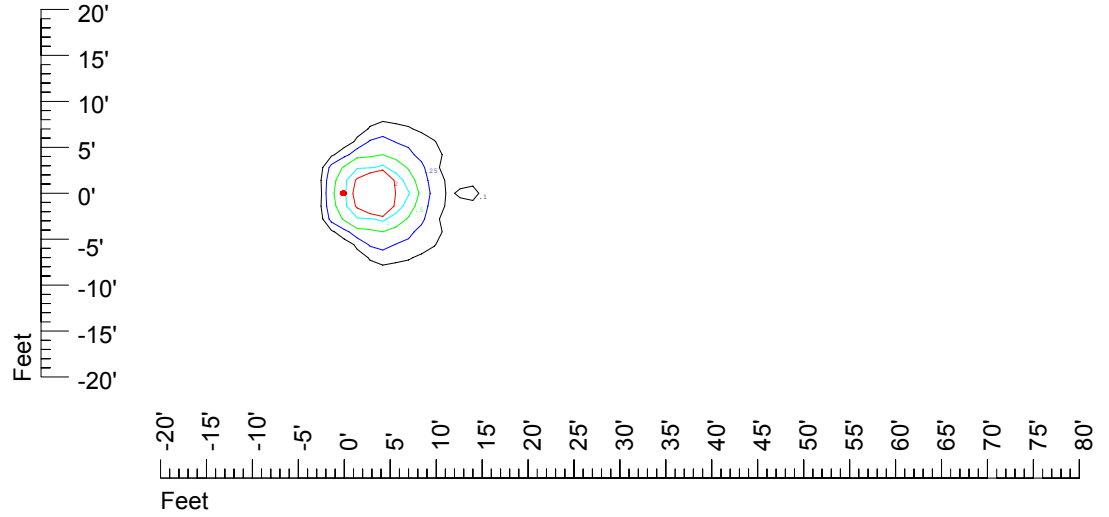

IES File: C9281

Lighting level in fc / Distance in feet

Vertical plan 0° to 180°
Horizontal plan 0°

— 2 fc — 1 fc — 0.5 fc — 0.25 fc — 0.1 fc

IES Photometric files C9281

Isoline template at 7' mounting height

Isoline values — 0.1 fc — 0.25 fc — 0.5 fc — 1.0 fc — 2.0 fc

Mounting height 7' Tilt 0°

Mounting height 7' Tilt 30°

Mounting height 7' Tilt 15°

Mounting height 7' Tilt 45°

IES Photometric files C9281

Isoline template at 11' mounting height

Isoline values — 0.1 fc — 0.25 fc — 0.5 fc — 1.0 fc — 2.0 fc

Mounting height 11' Tilt 0°

Mounting height 11' Tilt 30°

Mounting height 11' Tilt 15°

Mounting height 11' Tilt 45°

IES Photometric files C9281

Isoline template at 15' mounting height

Isoline values — 0.1 fc — 0.25 fc — 0.5 fc — 1.0 fc — 2.0 fc

Mounting height 30' Tilt 0°

Mounting height 30' Tilt 30°

Mounting height 30' Tilt 15°

Mounting height 30' Tilt 45°