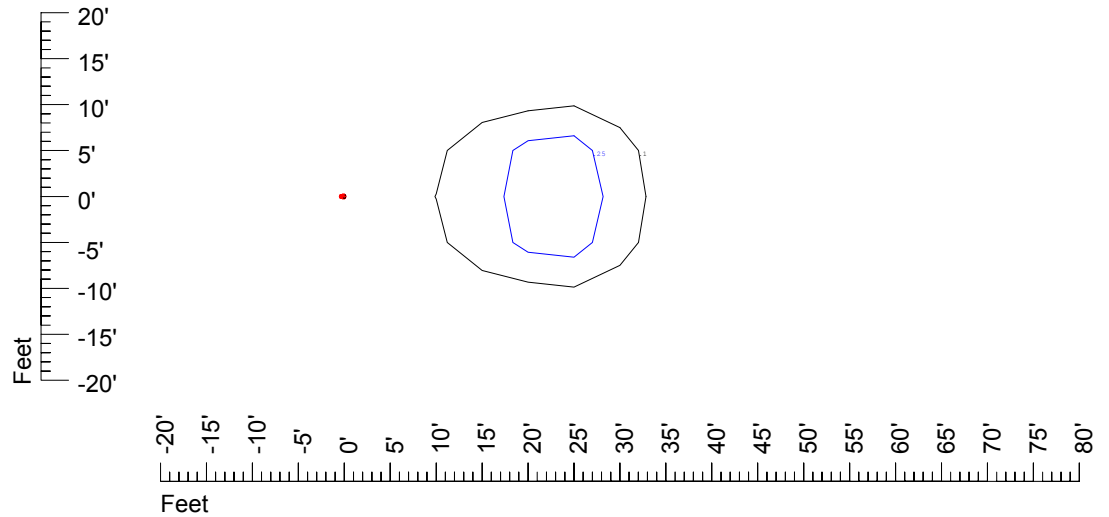

Isoline values — 0.1 fc — 0.25 fc — 0.5 fc — 1.0 fc — 2.0 fc

Mounting height 15' Tilt 0°

Mounting height 15' Tilt 30°

Mounting height 15' Tilt 15°

Mounting height 15' Tilt 45°

IES Photometric files C9281

Isoline template at 20' mounting height

Isoline values — 0.1 fc — 0.25 fc — 0.5 fc — 1.0 fc — 2.0 fc

Mounting height 20' Tilt 0°

Mounting height 20' Tilt 30°

Mounting height 20' Tilt 15°

Mounting height 20' Tilt 45°

IES Photometric files C9281

Isoline template at 25' mounting height

Isoline values — 0.1 fc — 0.25 fc — 0.5 fc — 1.0 fc — 2.0 fc

Mounting height 25' Tilt 0°

Mounting height 25' Tilt 30°

Mounting height 25' Tilt 15°

Mounting height 25' Tilt 45°

IES Photometric files C9281

Isoline template at 30' mounting height

Isoline values — 0.1 fc — 0.25 fc — 0.5 fc — 1.0 fc — 2.0 fc

Mounting height 30' Tilt 0°

Mounting height 30' Tilt 30°

Mounting height 30' Tilt 15°

Mounting height 30' Tilt 45°