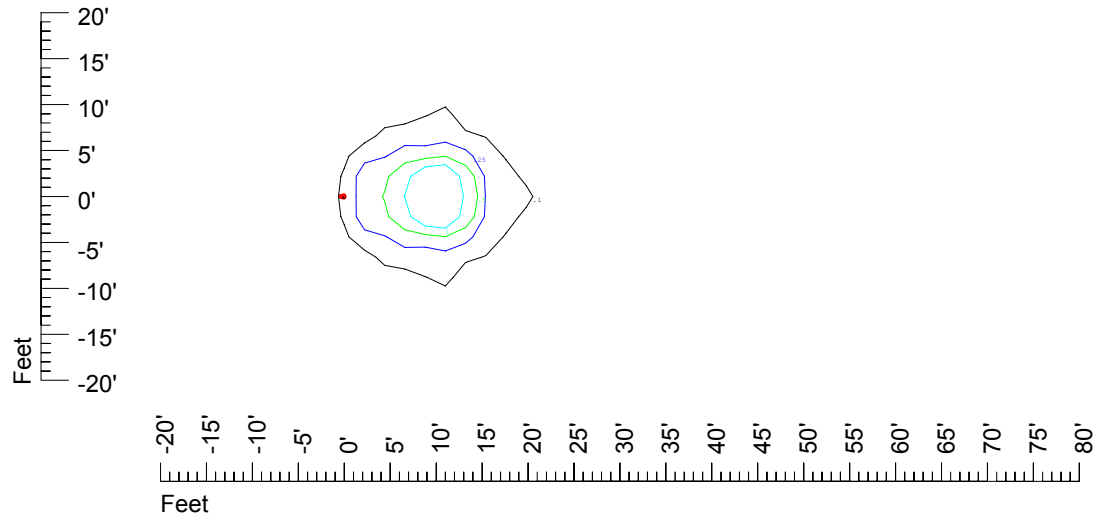

Isoline values — 0.1 fc — 0.25 fc — 0.5 fc — 1.0 fc — 2.0 fc

Mounting height 7' Tilt 0°

Mounting height 7' Tilt 30°

Mounting height 7' Tilt 15°

Mounting height 7' Tilt 45°

IES Photometric files C9281

Isoline template at 11' mounting height

Isoline values — 0.1 fc — 0.25 fc — 0.5 fc — 1.0 fc — 2.0 fc

Mounting height 11' Tilt 0°

Mounting height 11' Tilt 30°

Mounting height 11' Tilt 15°

Mounting height 11' Tilt 45°

IES Photometric files C9281

Isoline template at 15' mounting height

Isoline values — 0.1 fc — 0.25 fc — 0.5 fc — 1.0 fc — 2.0 fc

Mounting height 15' Tilt 0°

Mounting height 15' Tilt 30°

Mounting height 15' Tilt 15°

Mounting height 15' Tilt 45°

IES Photometric files C9281

Isoline template at 20' mounting height