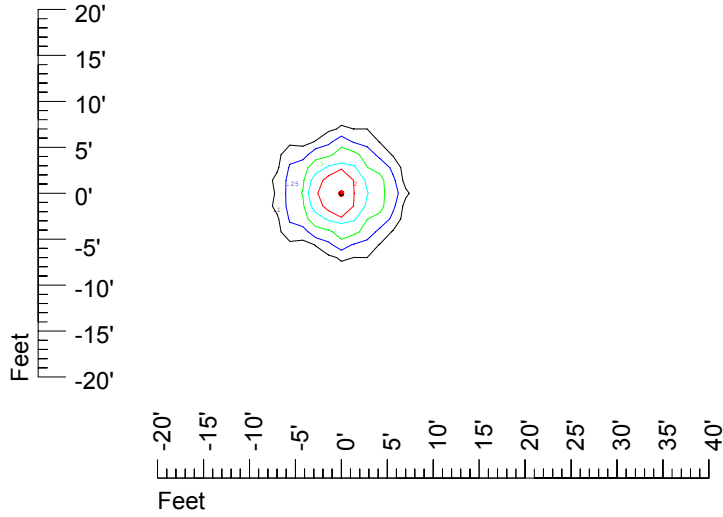

IES File: C9281

Lighting level in fc / Distance in feet

Vertical plan 0° to 180°
Horizontal plan 0°

— 2 fc — 1 fc — 0.5 fc — 0.25 fc — 0.1 fc

IES Photometric files C9281

Isoline template at 7' mounting height

Isoline values — 0.1 fc — 0.25 fc — 0.5 fc — 1.0 fc — 2.0 fc

Mounting height 7' Tilt 0°

Mounting height 7' Tilt 30°

Mounting height 7' Tilt 15°

Mounting height 7' Tilt 45°

IES Photometric files C9281

Isoline template at 11' mounting height

Isoline values — 0.1 fc — 0.25 fc — 0.5 fc — 1.0 fc — 2.0 fc

Mounting height 11' Tilt 0°

Mounting height 11' Tilt 30°

Mounting height 11' Tilt 15°

Mounting height 11' Tilt 45°

IES Photometric files C9281

Isoline template at 15' mounting height

Isoline values — 0.1 fc — 0.25 fc — 0.5 fc — 1.0 fc — 2.0 fc

Mounting height 15' Tilt 0°

Mounting height 15' Tilt 30°

Mounting height 15' Tilt 15°

Mounting height 15' Tilt 45°

IES Photometric files C9281

Isoline template at 20' mounting height