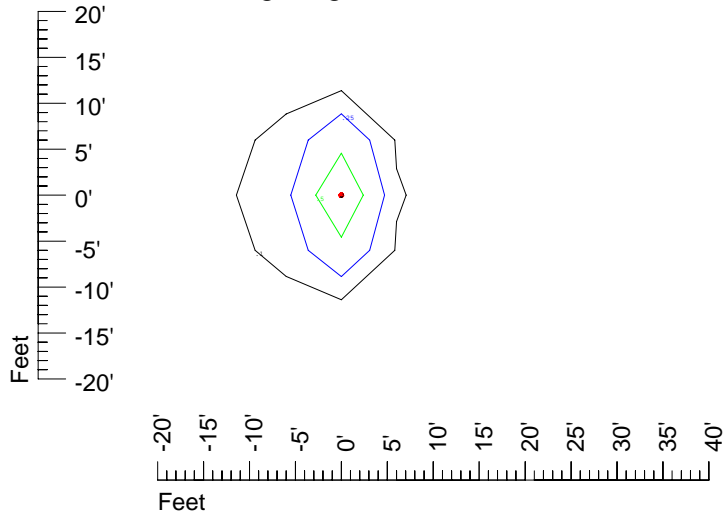

Isoline values — 0.1 fc — 0.25 fc — 0.5 fc — 1.0 fc — 2.0 fc

Mounting height 15' Tilt 0°

Mounting height 15' Tilt 30°

Mounting height 15' Tilt 15°

Mounting height 15' Tilt 45°

IES Photometric files C9281

Isoline template at 20' mounting height

Isoline values — 0.1 fc — 0.25 fc — 0.5 fc — 1.0 fc — 2.0 fc

Mounting height 20' Tilt 0°

Mounting height 20' Tilt 30°

Mounting height 20' Tilt 15°

Mounting height 20' Tilt 45°

IES Photometric files C9281

Isoline template at 25' mounting height

Isoline values — 0.1 fc — 0.25 fc — 0.5 fc — 1.0 fc — 2.0 fc

Mounting height 25' Tilt 0°

Mounting height 25' Tilt 30°

Mounting height 25' Tilt 15°

Mounting height 25' Tilt 45°

IES Photometric files C9281

Isoline template at 30' mounting height

Isoline values — 0.1 fc — 0.25 fc — 0.5 fc — 1.0 fc — 2.0 fc

Mounting height 30' Tilt 0°

Mounting height 30' Tilt 30°

Mounting height 30' Tilt 15°

Mounting height 30' Tilt 45°