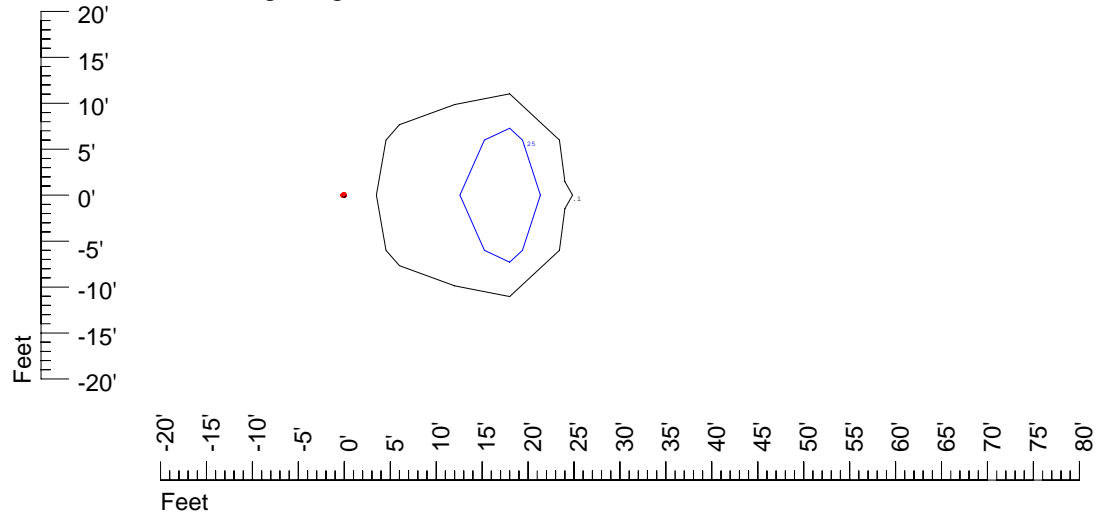

Isoline values — 0.1 fc — 0.25 fc — 0.5 fc — 1.0 fc — 2.0 fc

Mounting height 20' Tilt 0°

Mounting height 20' Tilt 30°

Mounting height 20' Tilt 15°

Mounting height 20' Tilt 45°

IES Photometric files C9281

Isoline template at 25' mounting height

Isoline values — 0.1 fc — 0.25 fc — 0.5 fc — 1.0 fc — 2.0 fc

Mounting height 25' Tilt 0°

Mounting height 25' Tilt 30°

Mounting height 25' Tilt 15°

Mounting height 25' Tilt 45°

IES Photometric files C9281

Isoline template at 30' mounting height

Isoline values — 0.1 fc — 0.25 fc — 0.5 fc — 1.0 fc — 2.0 fc

Mounting height 30' Tilt 0°

Mounting height 30' Tilt 30°

Mounting height 30' Tilt 15°

Mounting height 30' Tilt 45°