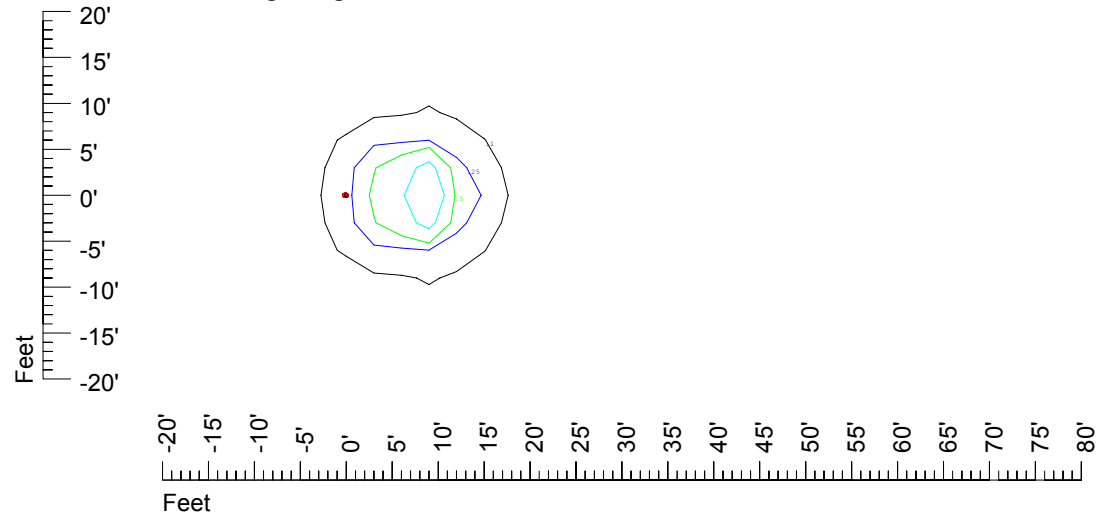

Isoline values — 0.1 fc — 0.25 fc — 0.5 fc — 1.0 fc — 2.0 fc

Mounting height 7' Tilt 0°

Mounting height 7' Tilt 30°

Mounting height 7' Tilt 15°

Mounting height 7' Tilt 45°

IES Photometric files C9281

Isoline template at 11' mounting height

Isoline values — 0.1 fc — 0.25 fc — 0.5 fc — 1.0 fc — 2.0 fc

Mounting height 11' Tilt 0°

Mounting height 11' Tilt 30°

Mounting height 11' Tilt 15°

Mounting height 11' Tilt 45°

IES Photometric files C9281

Isoline template at 15' mounting height

Isoline values — 0.1 fc — 0.25 fc — 0.5 fc — 1.0 fc — 2.0 fc

Mounting height 15' Tilt 0°

Mounting height 15' Tilt 30°

Mounting height 15' Tilt 15°

Mounting height 15' Tilt 45°

IES Photometric files C9281

Isoline template at 20' mounting height