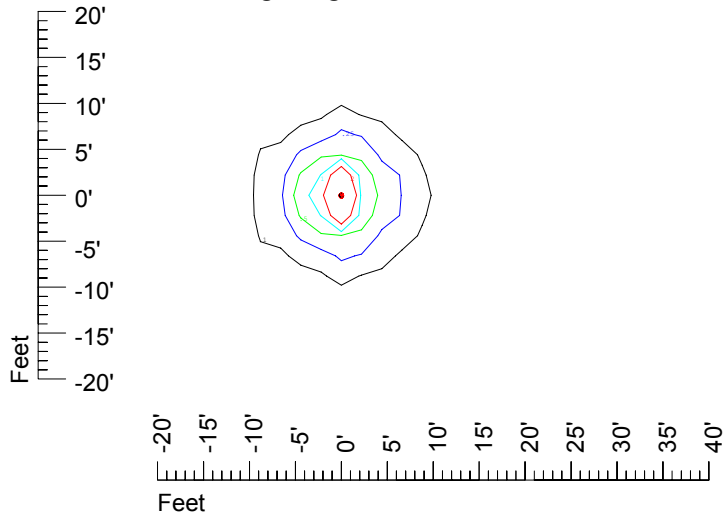

IES File: C9281

Lighting level in fc / Distance in feet

Vertical plan 0° to 180°
Horizontal plan 0°

— 2 fc — 1 fc — 0.5 fc — 0.25 fc — 0.1 fc

IES Photometric files C9281

Isoline template at 7' mounting height

Isoline values — 0.1 fc — 0.25 fc — 0.5 fc — 1.0 fc — 2.0 fc

Mounting height 7' Tilt 0°

Mounting height 7' Tilt 30°

Mounting height 7' Tilt 15°

Mounting height 7' Tilt 45°

IES Photometric files C9281

Isoline template at 11' mounting height

Isoline values — 0.1 fc — 0.25 fc — 0.5 fc — 1.0 fc — 2.0 fc

Mounting height 11' Tilt 0°

Mounting height 11' Tilt 30°

Mounting height 11' Tilt 15°

Mounting height 11' Tilt 45°

IES Photometric files C9281

Isoline template at 15' mounting height

Isoline values — 0.1 fc — 0.25 fc — 0.5 fc — 1.0 fc — 2.0 fc

Mounting height 15' Tilt 0°

Mounting height 15' Tilt 30°

Mounting height 15' Tilt 15°

Mounting height 15' Tilt 45°

IES Photometric files C9281

Isoline template at 20' mounting height