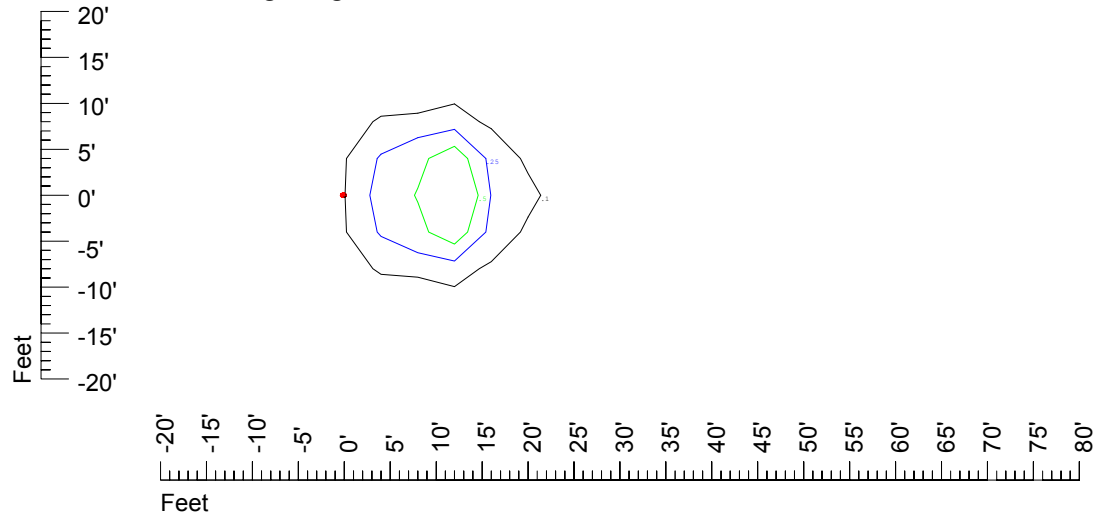

Isoline values — 0.1 fc — 0.25 fc — 0.5 fc — 1.0 fc — 2.0 fc

Mounting height 7' Tilt 0°

Mounting height 7' Tilt 30°

Mounting height 7' Tilt 15°

Mounting height 7' Tilt 45°

IES Photometric files C9281

Isoline template at 11' mounting height

Isoline values — 0.1 fc — 0.25 fc — 0.5 fc — 1.0 fc — 2.0 fc

Mounting height 11' Tilt 0°

Mounting height 11' Tilt 30°

Mounting height 11' Tilt 15°

Mounting height 11' Tilt 45°

IES Photometric files C9281

Isoline template at 15' mounting height

Isoline values — 0.1 fc — 0.25 fc — 0.5 fc — 1.0 fc — 2.0 fc

Mounting height 15' Tilt 0°

Mounting height 15' Tilt 30°

Mounting height 15' Tilt 15°

Mounting height 15' Tilt 45°

IES Photometric files C9281

Isoline template at 20' mounting height

Isoline values — 0.1 fc — 0.25 fc — 0.5 fc — 1.0 fc — 2.0 fc

Mounting height 20' Tilt 0°

Mounting height 20' Tilt 30°

Mounting height 20' Tilt 15°

Mounting height 20' Tilt 45°

IES Photometric files C9281

Isoline template at 25' mounting height