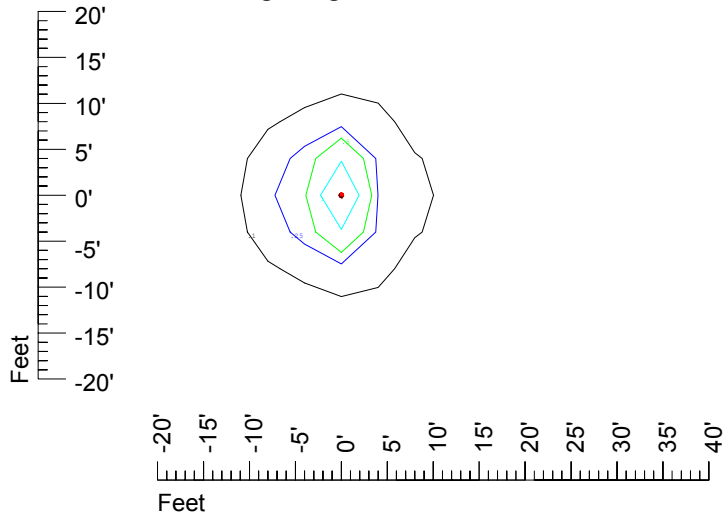

Isoline values — 0.1 fc — 0.25 fc — 0.5 fc — 1.0 fc — 2.0 fc

Mounting height 7' Tilt 0°

Mounting height 7' Tilt 30°

Mounting height 7' Tilt 15°

Mounting height 7' Tilt 45°

IES Photometric files C9281

Isoline template at 11' mounting height

Isoline values — 0.1 fc — 0.25 fc — 0.5 fc — 1.0 fc — 2.0 fc

Mounting height 11' Tilt 0°

Mounting height 11' Tilt 30°

Mounting height 11' Tilt 15°

Mounting height 11' Tilt 45°

IES Photometric files C9281

Isoline template at 15' mounting height

Isoline values — 0.1 fc — 0.25 fc — 0.5 fc — 1.0 fc — 2.0 fc

Mounting height 15' Tilt 0°

Mounting height 15' Tilt 30°

Mounting height 15' Tilt 15°

Mounting height 15' Tilt 45°

IES Photometric files C9281

Isoline template at 20' mounting height

Isoline values — 0.1 fc — 0.25 fc — 0.5 fc — 1.0 fc — 2.0 fc

Mounting height 20' Tilt 0°

Mounting height 20' Tilt 30°

Mounting height 20' Tilt 15°

Mounting height 20' Tilt 45°

IES Photometric files C9281

Isoline template at 25' mounting height