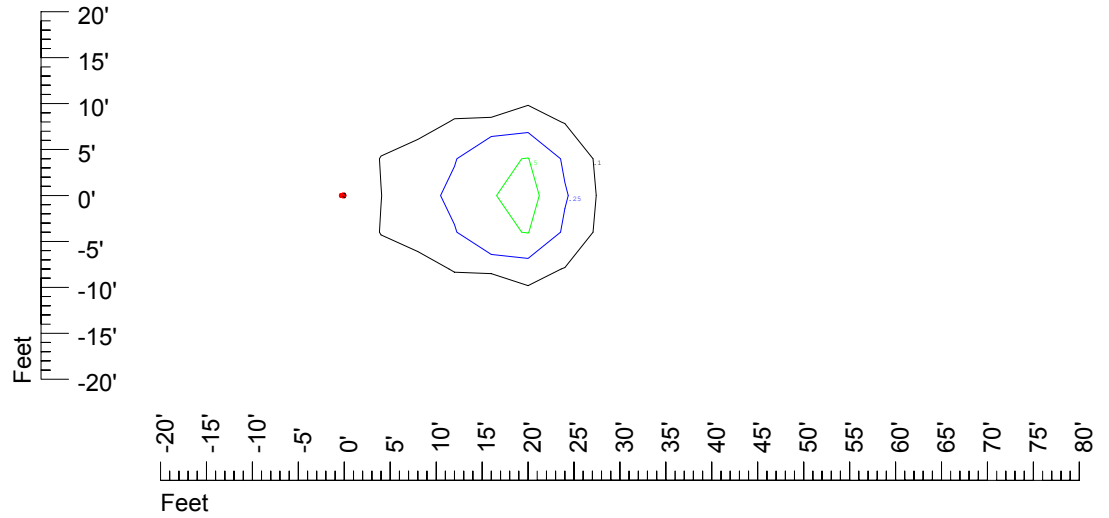

Isoline values — 0.1 fc — 0.25 fc — 0.5 fc — 1.0 fc — 2.0 fc

Mounting height 11' Tilt 0°

Mounting height 11' Tilt 30°

Mounting height 11' Tilt 15°

Mounting height 11' Tilt 45°

IES Photometric files C9281

Isoline template at 15' mounting height

Isoline values — 0.1 fc — 0.25 fc — 0.5 fc — 1.0 fc — 2.0 fc

Mounting height 15' Tilt 0°

Mounting height 15' Tilt 30°

Mounting height 15' Tilt 15°

Mounting height 15' Tilt 45°

IES Photometric files C9281

Isoline template at 20' mounting height

Isoline values — 0.1 fc — 0.25 fc — 0.5 fc — 1.0 fc — 2.0 fc

Mounting height 20' Tilt 0°

Mounting height 20' Tilt 30°

Mounting height 20' Tilt 15°

Mounting height 20' Tilt 45°

IES Photometric files C9281

Isoline template at 25' mounting height

Isoline values — 0.1 fc — 0.25 fc — 0.5 fc — 1.0 fc — 2.0 fc

Mounting height 25' Tilt 0°

Mounting height 25' Tilt 30°

Mounting height 25' Tilt 15°

Mounting height 25' Tilt 45°

IES Photometric files C9281

Isoline template at 30' mounting height