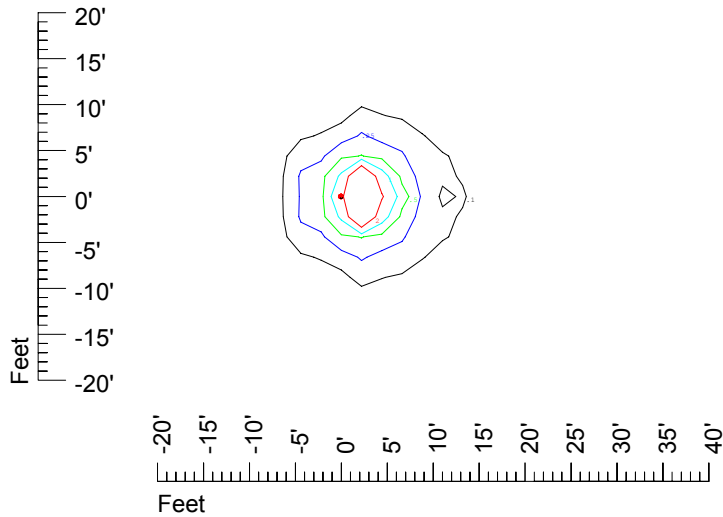

Isoline values — 0.1 fc — 0.25 fc — 0.5 fc — 1.0 fc — 2.0 fc

Mounting height 7' Tilt 0°

Mounting height 7' Tilt 30°

Mounting height 7' Tilt 15°

Mounting height 7' Tilt 45°

IES Photometric files C9281

Isoline template at 11' mounting height

Isoline values — 0.1 fc — 0.25 fc — 0.5 fc — 1.0 fc — 2.0 fc

Mounting height 11' Tilt 0°

Mounting height 11' Tilt 30°

Mounting height 11' Tilt 15°

Mounting height 11' Tilt 45°

IES Photometric files C9281

Isoline template at 15' mounting height

Isoline values — 0.1 fc — 0.25 fc — 0.5 fc — 1.0 fc — 2.0 fc

Mounting height 15' Tilt 0°

Mounting height 15' Tilt 30°

Mounting height 15' Tilt 15°

Mounting height 15' Tilt 45°

IES Photometric files C9281

Isoline template at 20' mounting height

Isoline values — 0.1 fc — 0.25 fc — 0.5 fc — 1.0 fc — 2.0 fc

Mounting height 20' Tilt 0°

Mounting height 20' Tilt 30°

Mounting height 20' Tilt 15°

Mounting height 20' Tilt 45°

IES Photometric files C9281

Isoline template at 25' mounting height