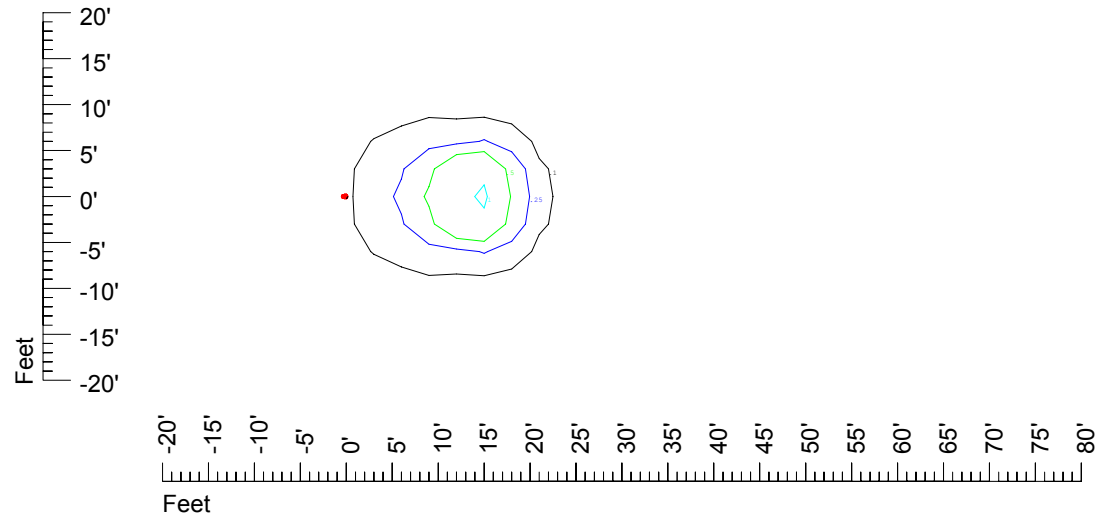

Isoline values — 0.1 fc — 0.25 fc — 0.5 fc — 1.0 fc — 2.0 fc

Mounting height 11' Tilt 0°

Mounting height 11' Tilt 30°

Mounting height 11' Tilt 15°

Mounting height 11' Tilt 45°

IES Photometric files C9281

Isoline template at 15' mounting height

Isoline values — 0.1 fc — 0.25 fc — 0.5 fc — 1.0 fc — 2.0 fc

Mounting height 15' Tilt 0°

Mounting height 15' Tilt 30°

Mounting height 15' Tilt 15°

Mounting height 15' Tilt 45°

IES Photometric files C9281

Isoline template at 20' mounting height

Isoline values — 0.1 fc — 0.25 fc — 0.5 fc — 1.0 fc — 2.0 fc

Mounting height 20' Tilt 0°

Mounting height 20' Tilt 30°

Mounting height 20' Tilt 15°

Mounting height 20' Tilt 45°

IES Photometric files C9281

Isoline template at 25' mounting height