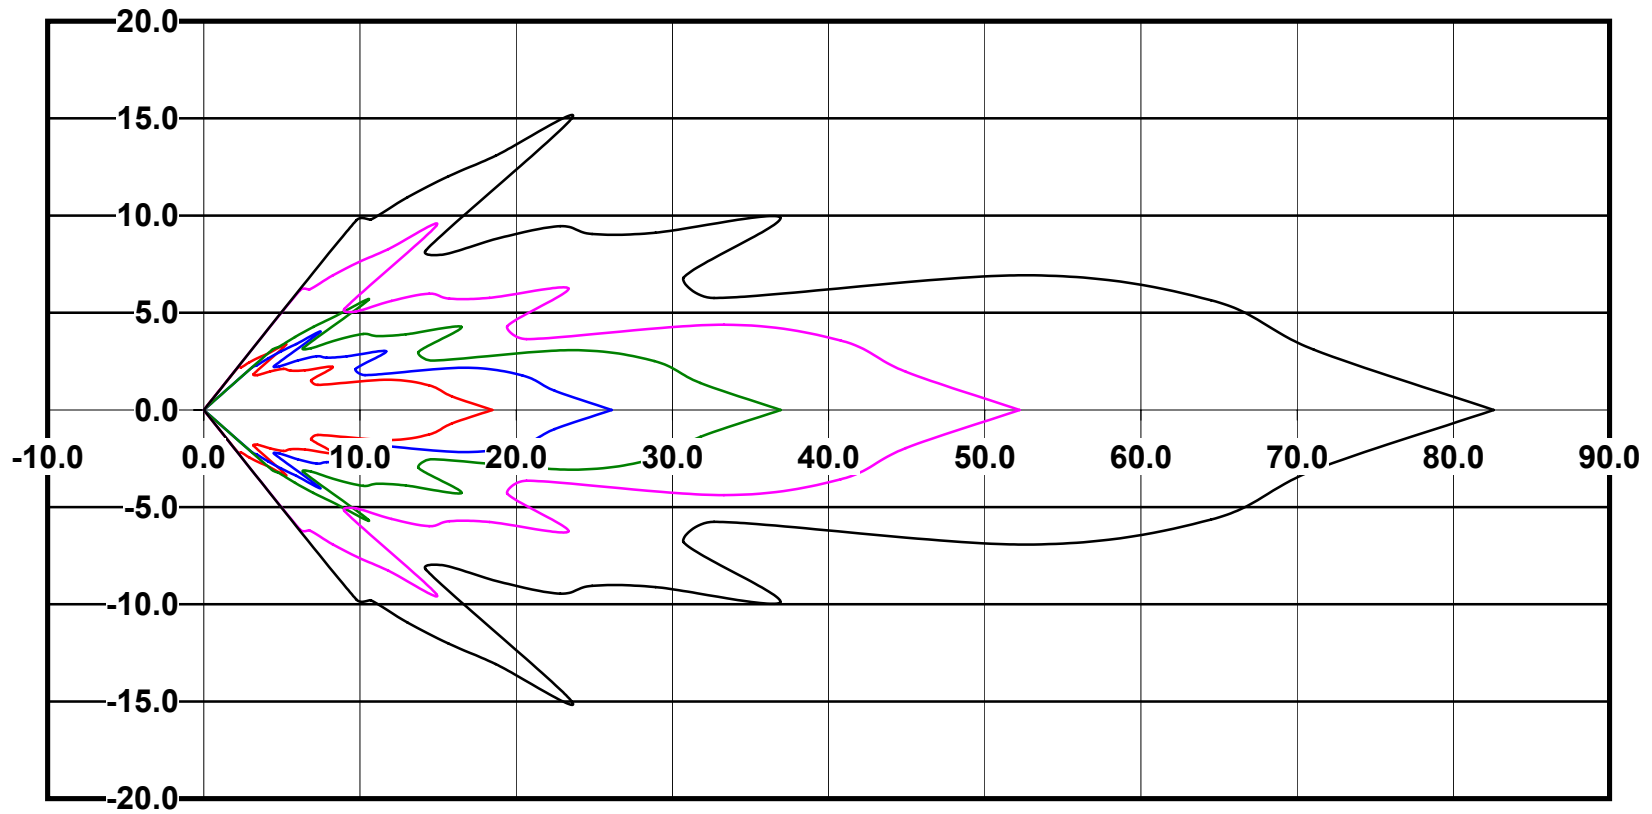

IES File: C9281

Lighting level in fc / Distance in feet

Vertical plan 0° to 180°
Horizontal plan 0°

— 2 fc — 1 fc — 0.5 fc — 0.25 fc — 0.1 fc

IES Photometric files C9281

Isoline template at 7' mounting height

Isoline values — 0.1 fc — 0.25 fc — 0.5 fc — 1.0 fc — 2.0 fc

Mounting height 7' Tilt 0°

Mounting height 7' Tilt 30°

Mounting height 7' Tilt 15°

Mounting height 7' Tilt 45°

IES Photometric files C9281

Isoline template at 11' mounting height

Isoline values — 0.1 fc — 0.25 fc — 0.5 fc — 1.0 fc — 2.0 fc

Mounting height 11' Tilt 0°

Mounting height 11' Tilt 30°

Mounting height 11' Tilt 15°

Mounting height 11' Tilt 45°

IES Photometric files C9281

Isoline template at 15' mounting height

Isoline values — 0.1 fc — 0.25 fc — 0.5 fc — 1.0 fc — 2.0 fc

Mounting height 15' Tilt 0°

Mounting height 15' Tilt 30°

Mounting height 15' Tilt 15°

Mounting height 15' Tilt 45°

IES Photometric files C9281

Isoline template at 20' mounting height