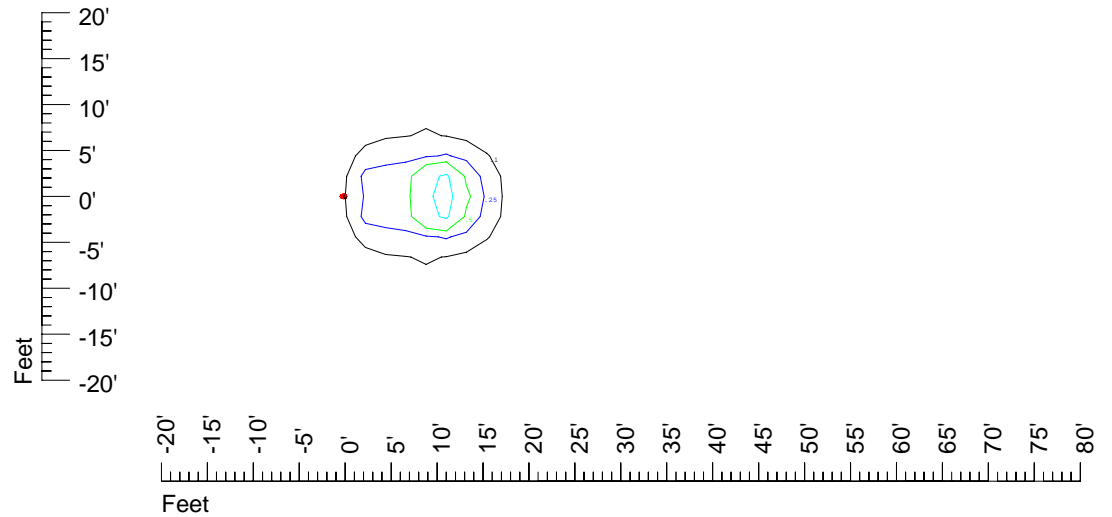

Isoline values — 0.1 fc — 0.25 fc — 0.5 fc — 1.0 fc — 2.0 fc

Mounting height 9' Tilt 0°

Mounting height 9' Tilt 30°

Mounting height 9' Tilt 15°

Mounting height 9' Tilt 45°

IES Photometric files C9280

Isoline template at 11 mounting height

Isoline values — 0.1 fc — 0.25 fc — 0.5 fc — 1.0 fc — 2.0 fc

Mounting height 11' Tilt 0°

Mounting height 11' Tilt 30°

Mounting height 11' Tilt 15°

Mounting height 11' Tilt 45°

IES Photometric files C9280

Isoline template at 15 mounting height

Isoline values — 0.1 fc — 0.25 fc — 0.5 fc — 1.0 fc — 2.0 fc

Mounting height 15' Tilt 0°

Mounting height 15' Tilt 30°

Mounting height 15' Tilt 15°

Mounting height 15' Tilt 45°

IES Photometric files C9280

Isoline template at 20 mounting height