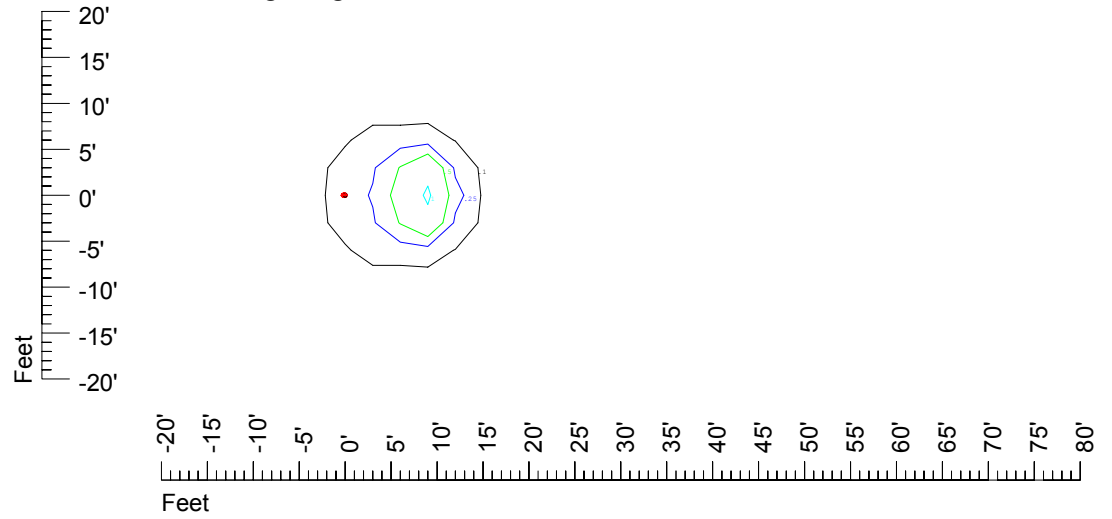

Mounting height 15' Tilt 30°