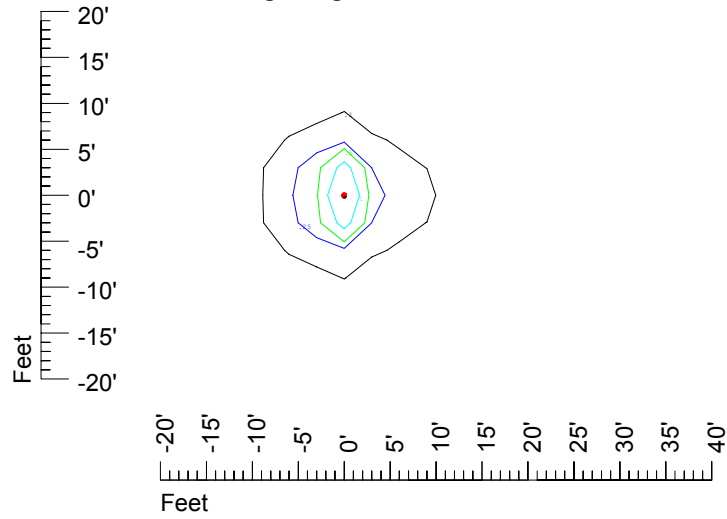

Isoline values — 0.1 fc — 0.25 fc — 0.5 fc — 1.0 fc — 2.0 fc

Mounting height 7' Tilt 0°

Mounting height 7' Tilt 30°

Mounting height 7' Tilt 15°

Mounting height 7' Tilt 45°

IES Photometric files C9280

Isoline template at 9 mounting height

Isoline values — 0.1 fc — 0.25 fc — 0.5 fc — 1.0 fc — 2.0 fc

Mounting height 9' Tilt 0°

Mounting height 9' Tilt 30°

Mounting height 9' Tilt 15°

Mounting height 9' Tilt 45°

IES Photometric files C9280

Isoline template at 11 mounting height

Isoline values — 0.1 fc — 0.25 fc — 0.5 fc — 1.0 fc — 2.0 fc

Mounting height 11' Tilt 0°

Mounting height 11' Tilt 30°

Mounting height 11' Tilt 15°

Mounting height 11' Tilt 45°

IES Photometric files C9280

Isoline template at 15 mounting height

Isoline values — 0.1 fc — 0.25 fc — 0.5 fc — 1.0 fc — 2.0 fc

Mounting height 15' Tilt 0°

Mounting height 15' Tilt 30°

Mounting height 15' Tilt 15°

Mounting height 15' Tilt 45°

IES Photometric files C9280

Isoline template at 20 mounting height