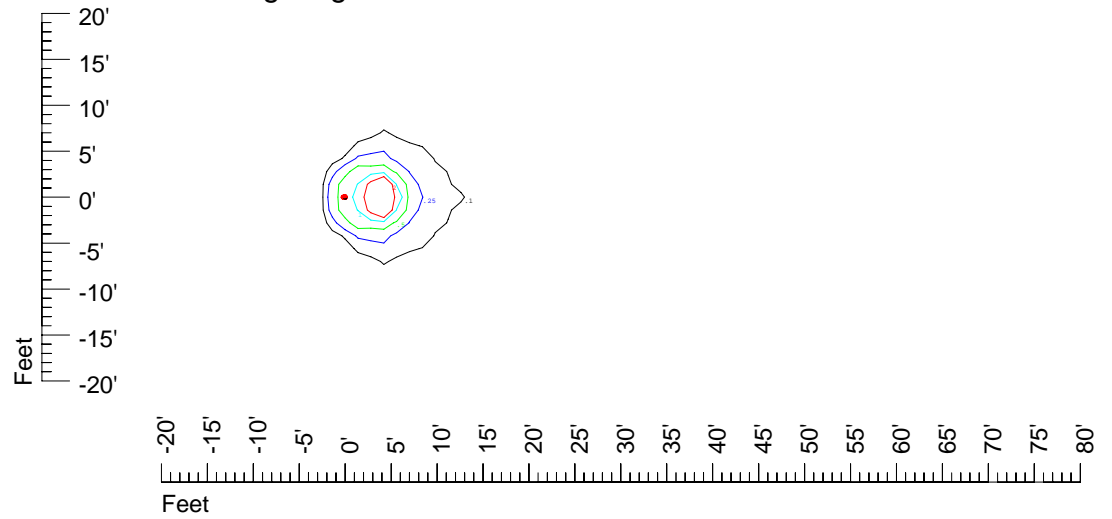

IES File: C9280

Lighting level in fc / Distance in feet

Vertical plan 0° to 180°
Horizontal plan 0°

— 2 fc — 1 fc — 0.5 fc — 0.25 fc — 0.1 fc

IES Photometric files C9280

Isoline template at 7' mounting height

Isoline values — 0.1 fc — 0.25 fc — 0.5 fc — 1.0 fc — 2.0 fc

Mounting height 7' Tilt 0°

Mounting height 7' Tilt 30°

Mounting height 7' Tilt 15°

Mounting height 7' Tilt 45°

IES Photometric files C9280

Isoline template at 9 mounting height

Isoline values — 0.1 fc — 0.25 fc — 0.5 fc — 1.0 fc — 2.0 fc

Mounting height 9' Tilt 0°

Mounting height 9' Tilt 30°

Mounting height 9' Tilt 15°

Mounting height 9' Tilt 45°

IES Photometric files C9280

Isoline template at 11 mounting height

Isoline values — 0.1 fc — 0.25 fc — 0.5 fc — 1.0 fc — 2.0 fc

Mounting height 25' Tilt 0°

Mounting height 25' Tilt 30°

Mounting height 25' Tilt 15°

Mounting height 25' Tilt 45°