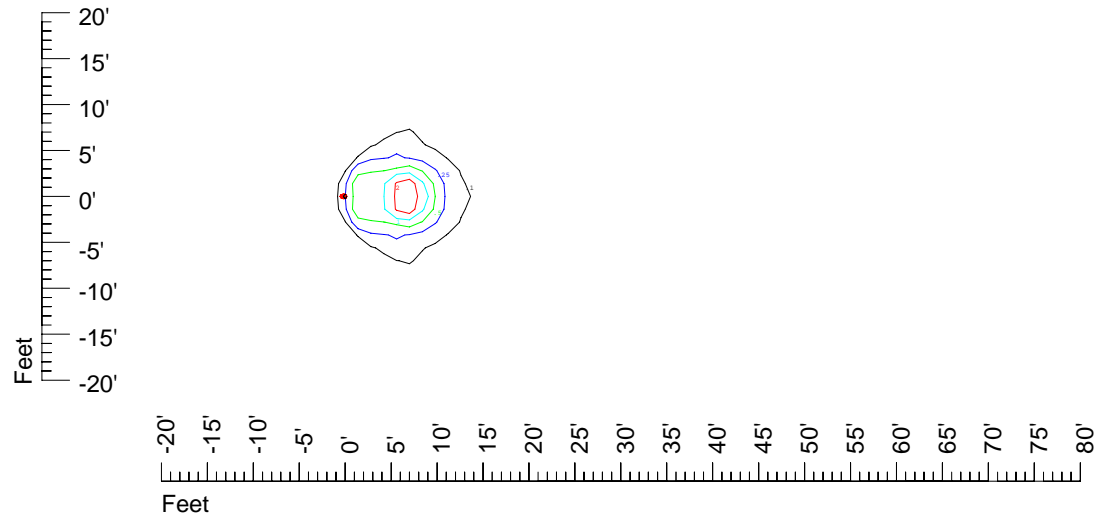

Isoline values — 0.1 fc — 0.25 fc — 0.5 fc — 1.0 fc — 2.0 fc

Mounting height 7' Tilt 0°

Mounting height 7' Tilt 30°

Mounting height 7' Tilt 15°

Mounting height 7' Tilt 45°

IES Photometric files C9280

Isoline template at 9 mounting height

Isoline values — 0.1 fc — 0.25 fc — 0.5 fc — 1.0 fc — 2.0 fc

Mounting height 9' Tilt 0°

Mounting height 9' Tilt 30°

Mounting height 9' Tilt 15°

Mounting height 9' Tilt 45°

IES Photometric files C9280

Isoline template at 11 mounting height