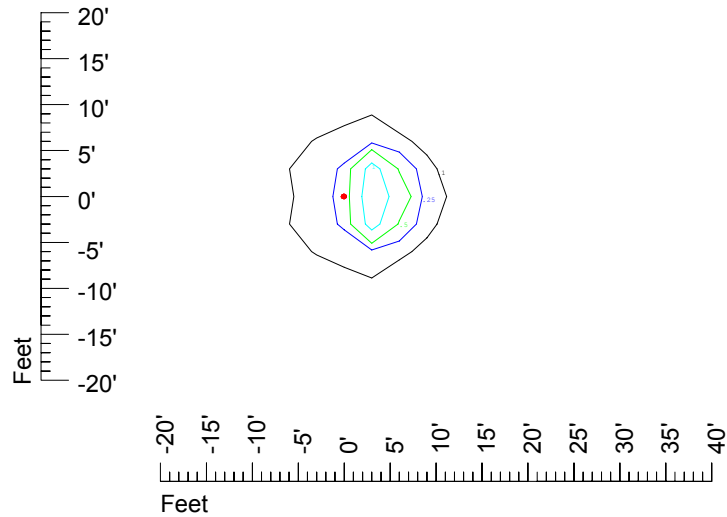

Isoline values — 0.1 fc — 0.25 fc — 0.5 fc — 1.0 fc — 2.0 fc

Mounting height 7' Tilt 0°

Mounting height 7' Tilt 30°

Mounting height 7' Tilt 15°

Mounting height 7' Tilt 45°

IES Photometric files C9280

Isoline template at 9 mounting height

Isoline values — 0.1 fc — 0.25 fc — 0.5 fc — 1.0 fc — 2.0 fc

Mounting height 11' Tilt 0°

Mounting height 11' Tilt 30°

Mounting height 11' Tilt 15°

Mounting height 11' Tilt 45°

IES Photometric files C9280

Isoline template at 15 mounting height

Isoline values — 0.1 fc — 0.25 fc — 0.5 fc — 1.0 fc — 2.0 fc

Mounting height 15' Tilt 0°

Mounting height 15' Tilt 30°

Mounting height 15' Tilt 15°

Mounting height 15' Tilt 45°

IES Photometric files C9280

Isoline template at 20 mounting height

Isoline values — 0.1 fc — 0.25 fc — 0.5 fc — 1.0 fc — 2.0 fc

Mounting height 20' Tilt 0°

Mounting height 20' Tilt 30°

Mounting height 20' Tilt 15°

Mounting height 20' Tilt 45°

IES Photometric files C9280

Isoline template at 25 mounting height