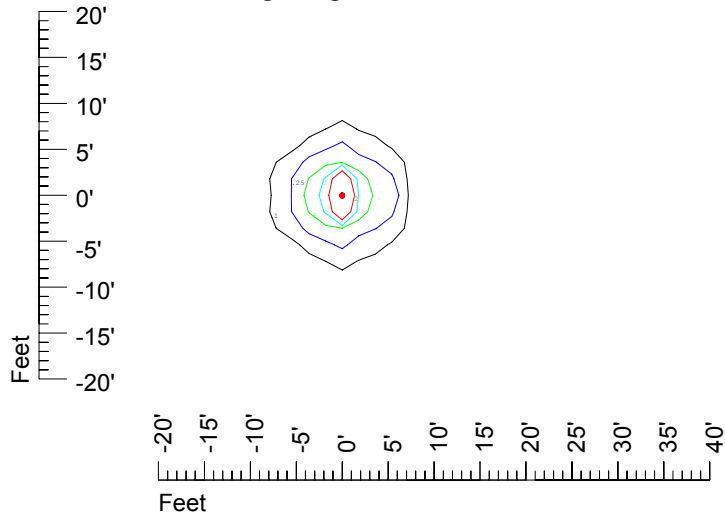

IES File: C9280

Lighting level in fc / Distance in feet

Vertical plan 0° to 180°
Horizontal plan 0°

— 2 fc — 1 fc — 0.5 fc — 0.25 fc — 0.1 fc

IES Photometric files C9280

Isoline template at 7' mounting height

Isoline values — 0.1 fc — 0.25 fc — 0.5 fc — 1.0 fc — 2.0 fc

Mounting height 7' Tilt 0°

Mounting height 7' Tilt 30°

Mounting height 7' Tilt 15°

Mounting height 7' Tilt 45°

IES Photometric files C9280

Isoline template at 9 mounting height

Isoline values — 0.1 fc — 0.25 fc — 0.5 fc — 1.0 fc — 2.0 fc

Mounting height 9' Tilt 0°

Mounting height 9' Tilt 30°

Mounting height 9' Tilt 15°

Mounting height 9' Tilt 45°

IES Photometric files C9280

Isoline template at 11 mounting height

Isoline values — 0.1 fc — 0.25 fc — 0.5 fc — 1.0 fc — 2.0 fc

Mounting height 11' Tilt 0°

Mounting height 11' Tilt 30°

Mounting height 11' Tilt 15°

Mounting height 11' Tilt 45°

IES Photometric files C9280

Isoline template at 15 mounting height