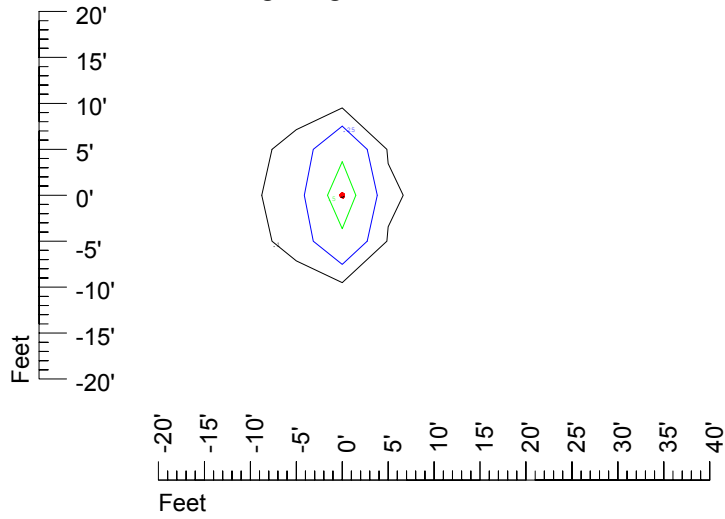

Isoline values — 0.1 fc — 0.25 fc — 0.5 fc — 1.0 fc — 2.0 fc

Mounting height 11' Tilt 0°

Mounting height 11' Tilt 30°

Mounting height 11' Tilt 15°

Mounting height 11' Tilt 45°

IES Photometric files C9280

Isoline template at 15 mounting height

Isoline values — 0.1 fc — 0.25 fc — 0.5 fc — 1.0 fc — 2.0 fc

Mounting height 15' Tilt 0°

Mounting height 15' Tilt 30°

Mounting height 15' Tilt 15°

Mounting height 15' Tilt 45°

IES Photometric files C9280

Isoline template at 20 mounting height

Isoline values — 0.1 fc — 0.25 fc — 0.5 fc — 1.0 fc — 2.0 fc

Mounting height 20' Tilt 0°

Mounting height 20' Tilt 30°

Mounting height 20' Tilt 15°

Mounting height 20' Tilt 45°

IES Photometric files C9280

Isoline template at 25 mounting height

Isoline values — 0.1 fc — 0.25 fc — 0.5 fc — 1.0 fc — 2.0 fc

Mounting height 25' Tilt 0°

Mounting height 25' Tilt 30°

Mounting height 25' Tilt 15°

Mounting height 25' Tilt 45°