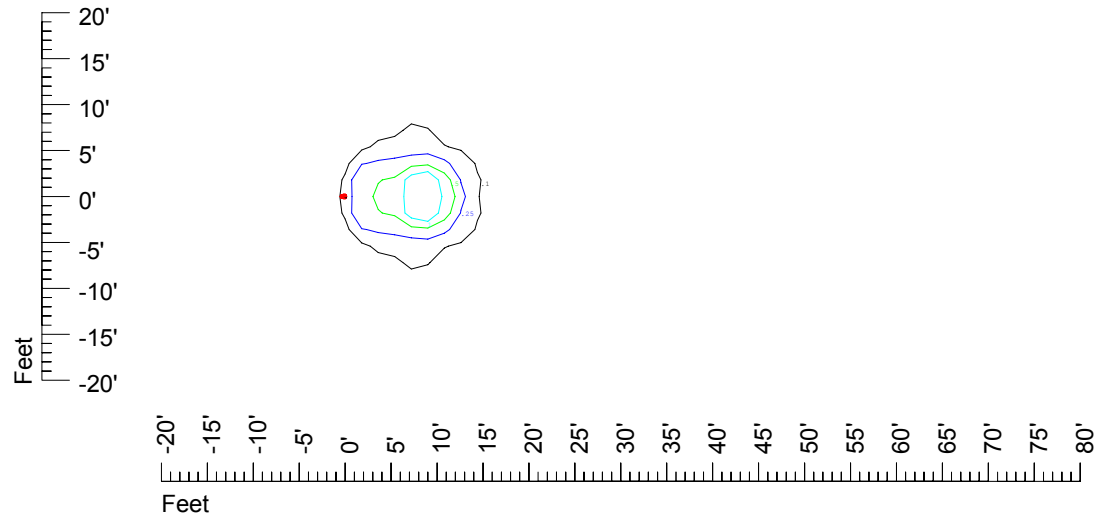

Isoline values — 0.1 fc — 0.25 fc — 0.5 fc — 1.0 fc — 2.0 fc

Mounting height 7' Tilt 0°

Mounting height 7' Tilt 30°

Mounting height 7' Tilt 15°

Mounting height 7' Tilt 45°

IES Photometric files C9280

Isoline template at 9 mounting height

Isoline values — 0.1 fc — 0.25 fc — 0.5 fc — 1.0 fc — 2.0 fc

Mounting height 9' Tilt 0°

Mounting height 9' Tilt 30°

Mounting height 9' Tilt 15°

Mounting height 9' Tilt 45°

IES Photometric files C9280

Isoline template at 11 mounting height

Isoline values — 0.1 fc — 0.25 fc — 0.5 fc — 1.0 fc — 2.0 fc

Mounting height 11' Tilt 0°

Mounting height 11' Tilt 30°

Mounting height 11' Tilt 15°

Mounting height 11' Tilt 45°

IES Photometric files C9280

Isoline template at 15 mounting height