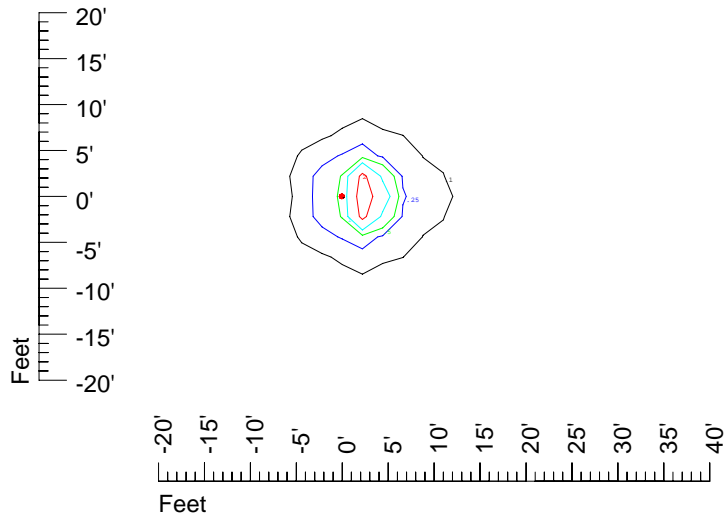

Isoline values — 0.1 fc — 0.25 fc — 0.5 fc — 1.0 fc — 2.0 fc

Mounting height 7' Tilt 0°

Mounting height 7' Tilt 30°

Mounting height 7' Tilt 15°

Mounting height 7' Tilt 45°

IES Photometric files C9280

Isoline template at 9 mounting height

Isoline values — 0.1 fc — 0.25 fc — 0.5 fc — 1.0 fc — 2.0 fc

Mounting height 9' Tilt 0°

Mounting height 9' Tilt 30°

Mounting height 9' Tilt 15°

Mounting height 9' Tilt 45°

IES Photometric files C9280

Isoline template at 11 mounting height

Isoline values — 0.1 fc — 0.25 fc — 0.5 fc — 1.0 fc — 2.0 fc

Mounting height 11' Tilt 0°

Mounting height 11' Tilt 30°

Mounting height 11' Tilt 15°

Mounting height 11' Tilt 45°

IES Photometric files C9280

Isoline template at 15 mounting height

Isoline values — 0.1 fc — 0.25 fc — 0.5 fc — 1.0 fc — 2.0 fc

Mounting height 15' Tilt 0°

Mounting height 15' Tilt 30°

Mounting height 15' Tilt 15°

Mounting height 15' Tilt 45°

IES Photometric files C9280

Isoline template at 20 mounting height