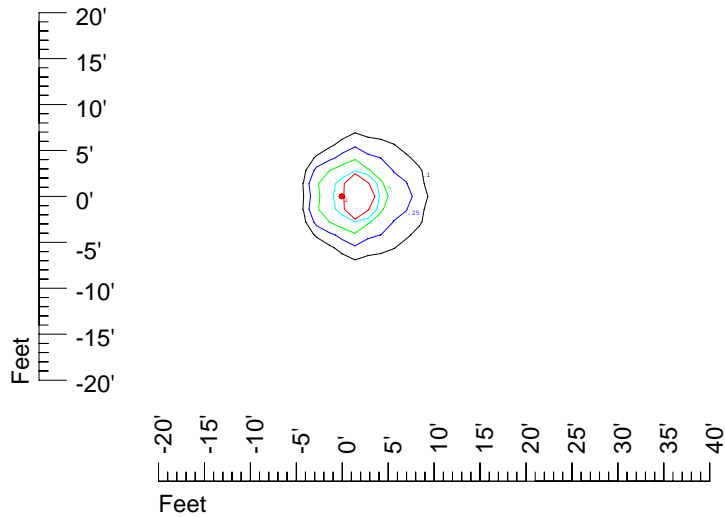

IES File: C9280

Lighting level in fc / Distance in feet

Vertical plan 0° to 180°
Horizontal plan 0°

— 2 fc — 1 fc — 0.5 fc — 0.25 fc — 0.1 fc

IES Photometric files C9280

Isoline template at 7' mounting height

Isoline values — 0.1 fc — 0.25 fc — 0.5 fc — 1.0 fc — 2.0 fc

Mounting height 7' Tilt 0°

Mounting height 7' Tilt 30°

Mounting height 7' Tilt 15°

Mounting height 7' Tilt 45°

IES Photometric files C9280

Isoline template at 9 mounting height

Isoline values — 0.1 fc — 0.25 fc — 0.5 fc — 1.0 fc — 2.0 fc

Mounting height 9' Tilt 0°

Mounting height 9' Tilt 30°

Mounting height 9' Tilt 15°

Mounting height 9' Tilt 45°

IES Photometric files C9280

Isoline template at 11 mounting height

Isoline values — 0.1 fc — 0.25 fc — 0.5 fc — 1.0 fc — 2.0 fc

Mounting height 11' Tilt 0°

Mounting height 11' Tilt 30°

Mounting height 11' Tilt 15°

Mounting height 11' Tilt 45°

IES Photometric files C9280

Isoline template at 15 mounting height