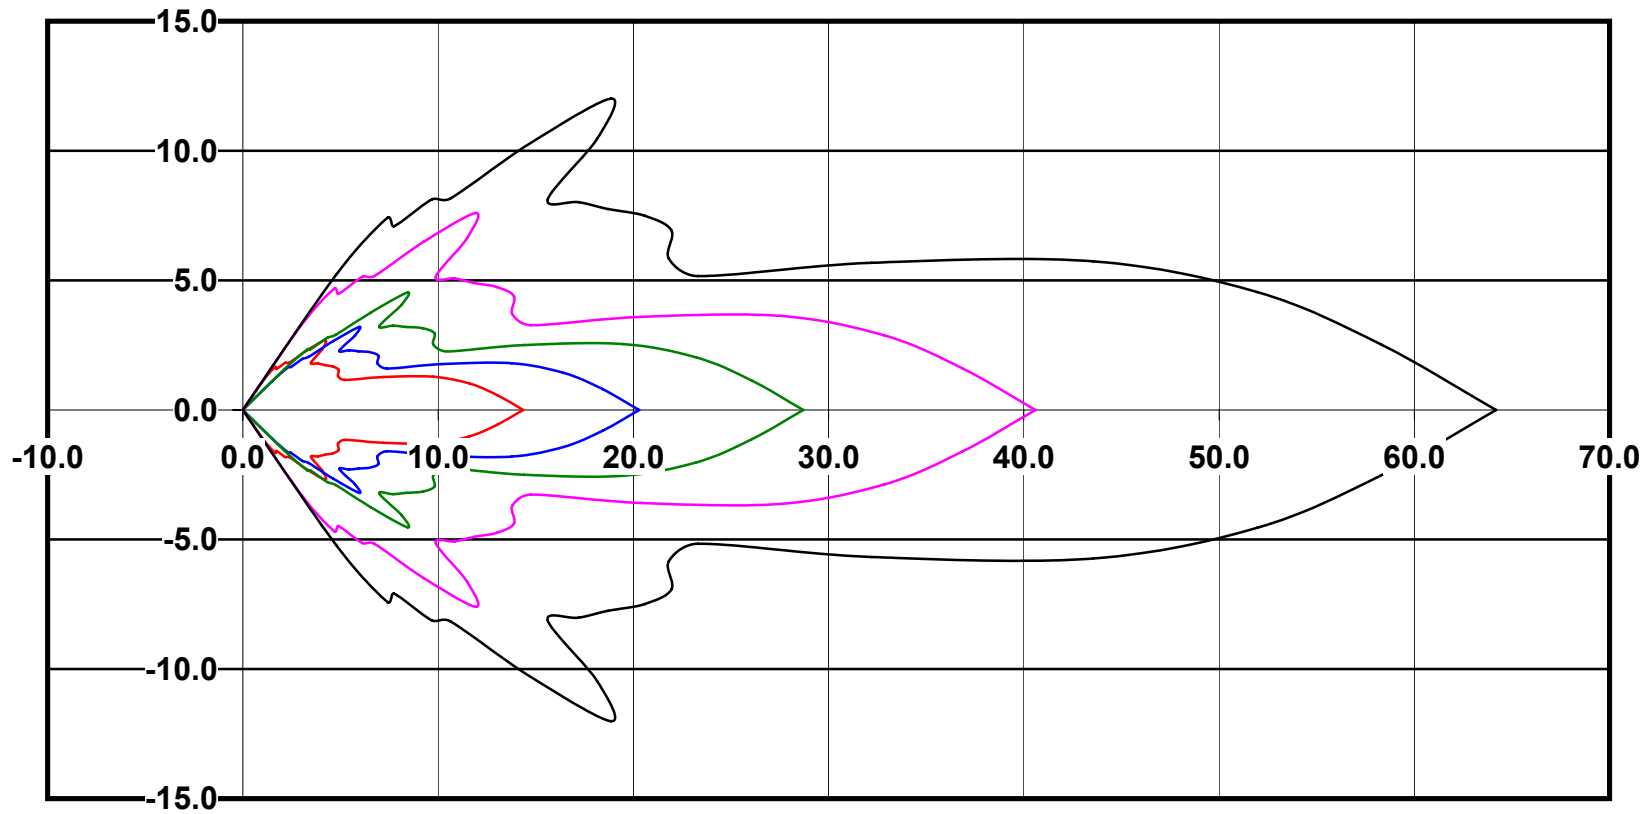

IES File: C9280

Lighting level in fc / Distance in feet

Vertical plan 0° to 180°
Horizontal plan 0°

— 2 fc — 1 fc — 0.5 fc — 0.25 fc — 0.1 fc

IES Photometric files C9280

Isoline template at 7' mounting height

Isoline values — 0.1 fc — 0.25 fc — 0.5 fc — 1.0 fc — 2.0 fc

Mounting height 7' Tilt 0°

Mounting height 7' Tilt 30°

Mounting height 7' Tilt 15°

Mounting height 7' Tilt 45°

IES Photometric files C9280

Isoline template at 9 mounting height

Isoline values — 0.1 fc — 0.25 fc — 0.5 fc — 1.0 fc — 2.0 fc

Mounting height 9' Tilt 0°

Mounting height 9' Tilt 30°

Mounting height 9' Tilt 15°

Mounting height 9' Tilt 45°

IES Photometric files C9280

Isoline template at 11 mounting height