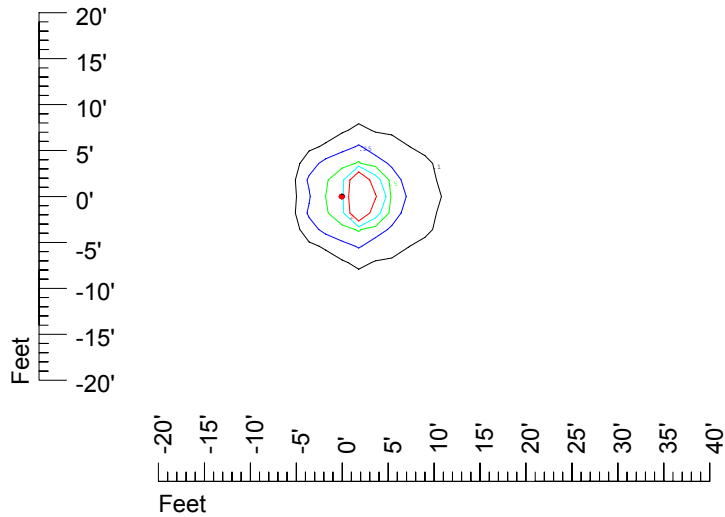

IES File: C9280

Lighting level in fc / Distance in feet

Vertical plan 0° to 180°
Horizontal plan 0°

— 2 fc — 1 fc — 0.5 fc — 0.25 fc — 0.1 fc

IES Photometric files C9280

Isoline template at 7' mounting height

Isoline values — 0.1 fc — 0.25 fc — 0.5 fc — 1.0 fc — 2.0 fc

Mounting height 7' Tilt 0°

Mounting height 7' Tilt 30°

Mounting height 7' Tilt 15°

Mounting height 7' Tilt 45°

IES Photometric files C9280

Isoline template at 9 mounting height

Isoline values — 0.1 fc — 0.25 fc — 0.5 fc — 1.0 fc — 2.0 fc

Mounting height 9' Tilt 0°

Mounting height 9' Tilt 30°

Mounting height 9' Tilt 15°

Mounting height 9' Tilt 45°

IES Photometric files C9280

Isoline template at 11 mounting height

Isoline values — 0.1 fc — 0.25 fc — 0.5 fc — 1.0 fc — 2.0 fc

Mounting height 11' Tilt 0°

Mounting height 11' Tilt 30°

Mounting height 11' Tilt 15°

Mounting height 11' Tilt 45°

IES Photometric files C9280

Isoline template at 15 mounting height