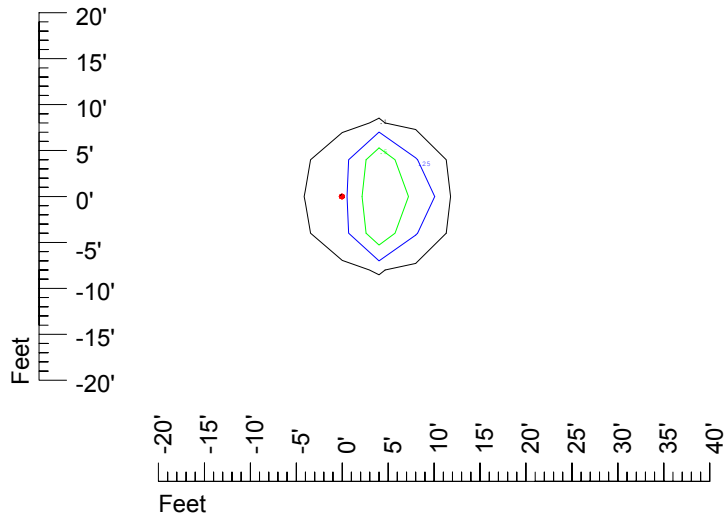

Isoline values — 0.1 fc — 0.25 fc — 0.5 fc — 1.0 fc — 2.0 fc

Mounting height 11' Tilt 0°

Mounting height 11' Tilt 30°

Mounting height 11' Tilt 15°

Mounting height 11' Tilt 45°

IES Photometric files C9280

Isoline template at 15 mounting height

Isoline values — 0.1 fc — 0.25 fc — 0.5 fc — 1.0 fc — 2.0 fc

Mounting height 15' Tilt 0°

Mounting height 15' Tilt 30°

Mounting height 15' Tilt 15°

Mounting height 15' Tilt 45°

IES Photometric files C9280

Isoline template at 20 mounting height

Isoline values — 0.1 fc — 0.25 fc — 0.5 fc — 1.0 fc — 2.0 fc

Mounting height 20' Tilt 0°

Mounting height 20' Tilt 30°

Mounting height 20' Tilt 15°

Mounting height 20' Tilt 45°

IES Photometric files C9280

Isoline template at 25 mounting height

Isoline values — 0.1 fc — 0.25 fc — 0.5 fc — 1.0 fc — 2.0 fc

Mounting height 25' Tilt 0°

Mounting height 25' Tilt 30°

Mounting height 25' Tilt 15°

Mounting height 25' Tilt 45°