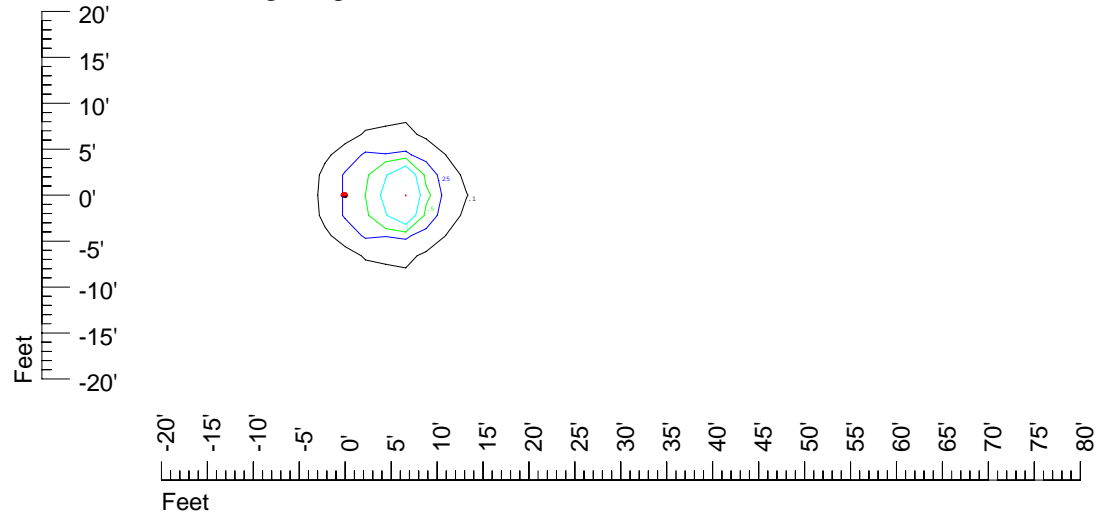

Isoline values — 0.1 fc — 0.25 fc — 0.5 fc — 1.0 fc — 2.0 fc

Mounting height 7' Tilt 0°

Mounting height 7' Tilt 30°

Mounting height 7' Tilt 15°

Mounting height 7' Tilt 45°

IES Photometric files C9280

Isoline template at 9 mounting height

Isoline values — 0.1 fc — 0.25 fc — 0.5 fc — 1.0 fc — 2.0 fc

Mounting height 9' Tilt 0°

Mounting height 9' Tilt 30°

Mounting height 9' Tilt 15°

Mounting height 9' Tilt 45°

IES Photometric files C9280

Isoline template at 11 mounting height

Isoline values — 0.1 fc — 0.25 fc — 0.5 fc — 1.0 fc — 2.0 fc

Mounting height 11' Tilt 0°

Mounting height 11' Tilt 30°

Mounting height 11' Tilt 15°

Mounting height 11' Tilt 45°

IES Photometric files C9280

Isoline template at 15 mounting height