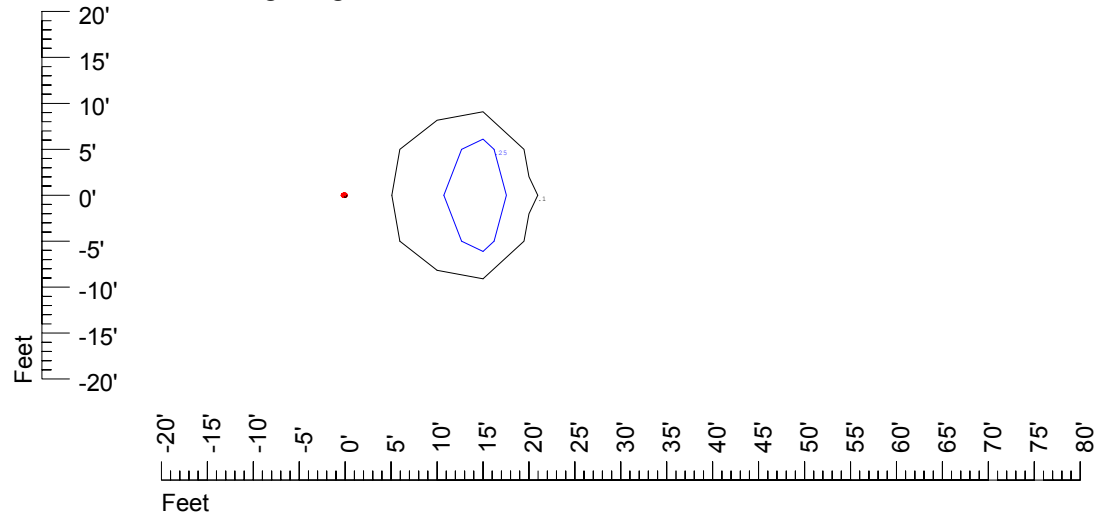

Isoline values — 0.1 fc — 0.25 fc — 0.5 fc — 1.0 fc — 2.0 fc

Mounting height 20' Tilt 0°

Mounting height 20' Tilt 30°

Mounting height 20' Tilt 15°

Mounting height 20' Tilt 45°

IES Photometric files C9280

Isoline template at 25 mounting height

Isoline values — 0.1 fc — 0.25 fc — 0.5 fc — 1.0 fc — 2.0 fc

Mounting height 25' Tilt 0°

Mounting height 25' Tilt 30°

Mounting height 25' Tilt 15°

Mounting height 25' Tilt 45°