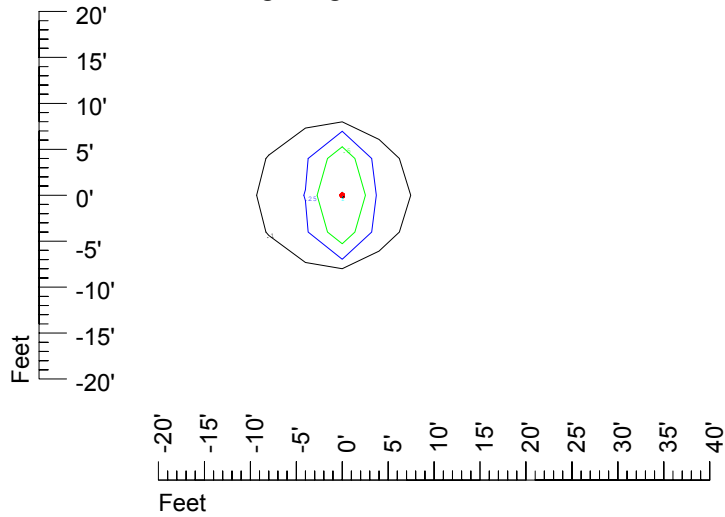

Isoline values — 0.1 fc — 0.25 fc — 0.5 fc — 1.0 fc — 2.0 fc

Mounting height 7' Tilt 0°

Mounting height 7' Tilt 30°

Mounting height 7' Tilt 15°

Mounting height 7' Tilt 45°

IES Photometric files C9280

Isoline template at 9 mounting height

Isoline values — 0.1 fc — 0.25 fc — 0.5 fc — 1.0 fc — 2.0 fc

Mounting height 11' Tilt 0°

Mounting height 11' Tilt 30°

Mounting height 11' Tilt 15°

Mounting height 11' Tilt 45°

IES Photometric files C9280

Isoline template at 15 mounting height

Isoline values — 0.1 fc — 0.25 fc — 0.5 fc — 1.0 fc — 2.0 fc

Mounting height 15' Tilt 0°

Mounting height 15' Tilt 30°

Mounting height 15' Tilt 15°

Mounting height 15' Tilt 45°

IES Photometric files C9280

Isoline template at 20 mounting height

Isoline values — 0.1 fc — 0.25 fc — 0.5 fc — 1.0 fc — 2.0 fc

Mounting height 20' Tilt 0°

Mounting height 20' Tilt 30°

Mounting height 20' Tilt 15°

Mounting height 20' Tilt 45°

IES Photometric files C9280

Isoline template at 25 mounting height