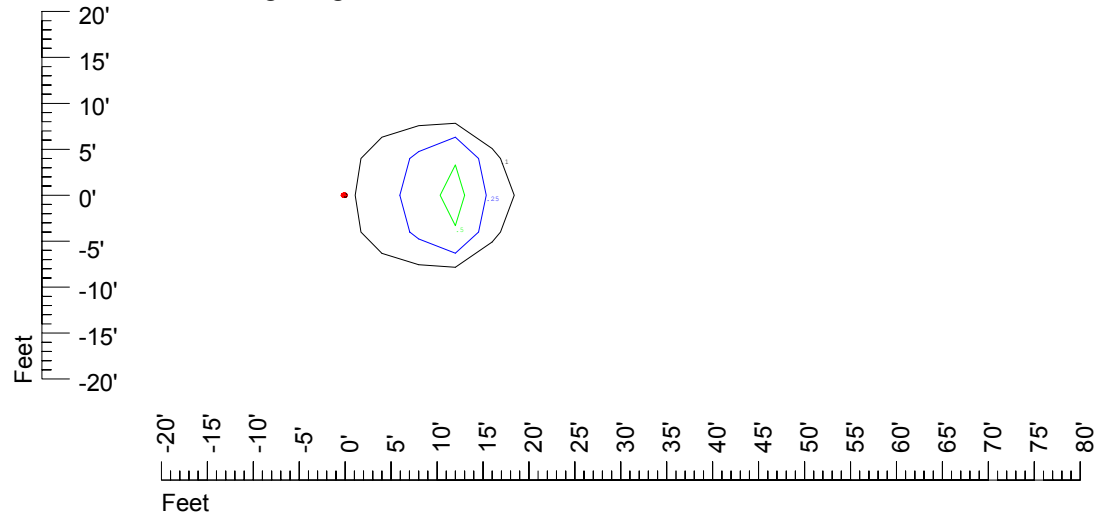

Isoline values — 0.1 fc — 0.25 fc — 0.5 fc — 1.0 fc — 2.0 fc

Mounting height 11' Tilt 0°

Mounting height 11' Tilt 30°

Mounting height 11' Tilt 15°

Mounting height 11' Tilt 45°

IES Photometric files C9280

Isoline template at 15 mounting height

Isoline values — 0.1 fc — 0.25 fc — 0.5 fc — 1.0 fc — 2.0 fc

Mounting height 15' Tilt 0°

Mounting height 15' Tilt 30°

Mounting height 15' Tilt 15°

Mounting height 15' Tilt 45°

IES Photometric files C9280

Isoline template at 20 mounting height

Isoline values — 0.1 fc — 0.25 fc — 0.5 fc — 1.0 fc — 2.0 fc

Mounting height 20' Tilt 0°

Mounting height 20' Tilt 30°

Mounting height 20' Tilt 15°

Mounting height 20' Tilt 45°

IES Photometric files C9280

Isoline template at 25 mounting height