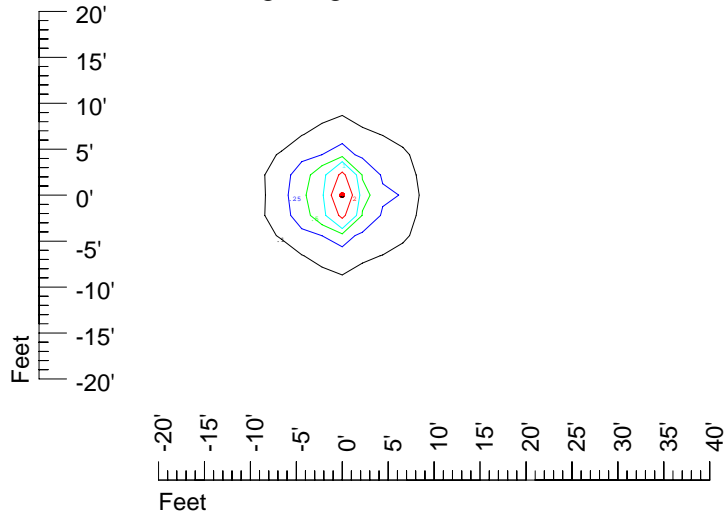

Isoline values — 0.1 fc — 0.25 fc — 0.5 fc — 1.0 fc — 2.0 fc

Mounting height 7' Tilt 0°

Mounting height 7' Tilt 30°

Mounting height 7' Tilt 15°

Mounting height 7' Tilt 45°

IES Photometric files C9280

Isoline template at 9 mounting height

Isoline values — 0.1 fc — 0.25 fc — 0.5 fc — 1.0 fc — 2.0 fc

Mounting height 9' Tilt 0°

Mounting height 9' Tilt 30°

Mounting height 9' Tilt 15°

Mounting height 9' Tilt 45°

IES Photometric files C9280

Isoline template at 11 mounting height

Isoline values — 0.1 fc — 0.25 fc — 0.5 fc — 1.0 fc — 2.0 fc

Mounting height 11' Tilt 0°

Mounting height 11' Tilt 30°

Mounting height 11' Tilt 15°

Mounting height 11' Tilt 45°

IES Photometric files C9280

Isoline template at 15 mounting height

Isoline values — 0.1 fc — 0.25 fc — 0.5 fc — 1.0 fc — 2.0 fc

Mounting height 15' Tilt 0°

Mounting height 15' Tilt 30°

Mounting height 15' Tilt 15°

Mounting height 15' Tilt 45°

IES Photometric files C9280

Isoline template at 20 mounting height