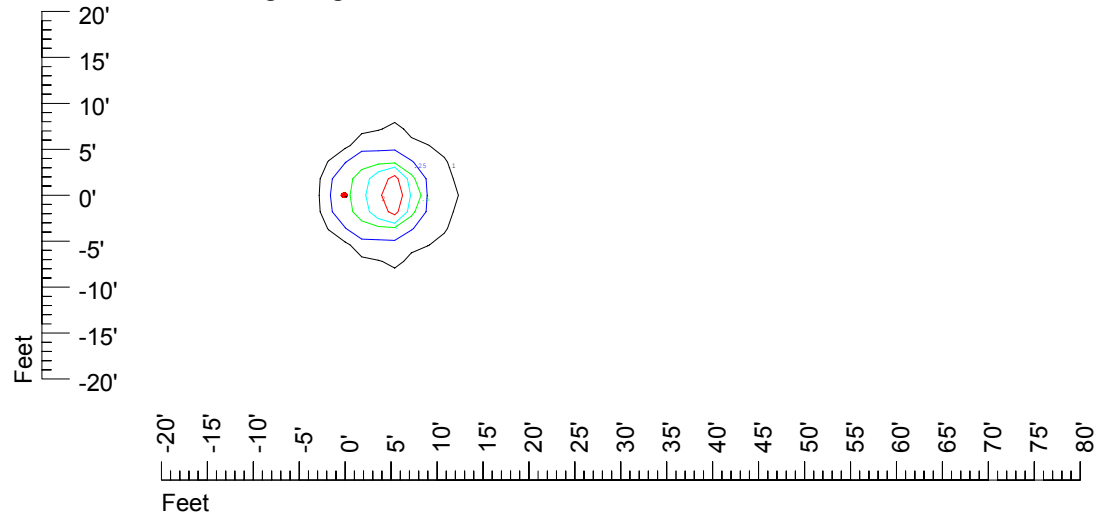

Isoline values — 0.1 fc — 0.25 fc — 0.5 fc — 1.0 fc — 2.0 fc

Mounting height 7' Tilt 0°

Mounting height 7' Tilt 30°

Mounting height 7' Tilt 15°

Mounting height 7' Tilt 45°

IES Photometric files C9280

Isoline template at 9 mounting height

Isoline values — 0.1 fc — 0.25 fc — 0.5 fc — 1.0 fc — 2.0 fc

Mounting height 9' Tilt 0°

Mounting height 9' Tilt 30°

Mounting height 9' Tilt 15°

Mounting height 9' Tilt 45°

IES Photometric files C9280

Isoline template at 11 mounting height