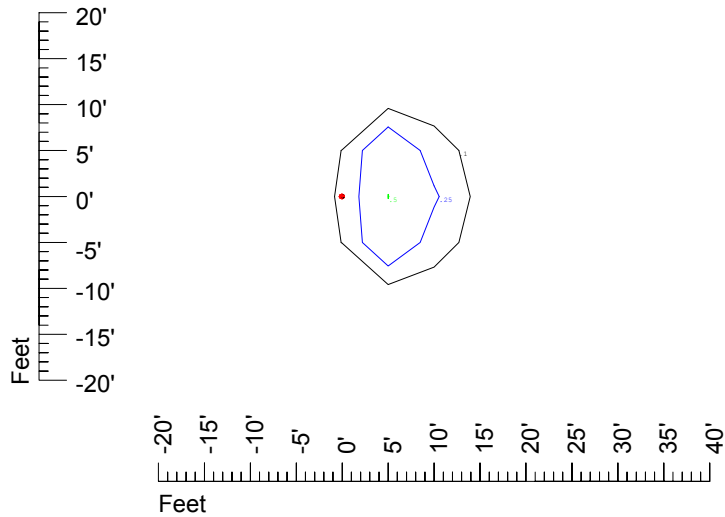

Isoline values — 0.1 fc — 0.25 fc — 0.5 fc — 1.0 fc — 2.0 fc

Mounting height 11' Tilt 0°

Mounting height 11' Tilt 30°

Mounting height 11' Tilt 15°

Mounting height 11' Tilt 45°

IES Photometric files C9280

Isoline template at 15 mounting height

Isoline values — 0.1 fc — 0.25 fc — 0.5 fc — 1.0 fc — 2.0 fc

Mounting height 15' Tilt 0°

Mounting height 15' Tilt 30°

Mounting height 15' Tilt 15°

Mounting height 15' Tilt 45°

IES Photometric files C9280

Isoline template at 20 mounting height

Isoline values — 0.1 fc — 0.25 fc — 0.5 fc — 1.0 fc — 2.0 fc

Mounting height 20' Tilt 0°

Mounting height 20' Tilt 30°

Mounting height 20' Tilt 15°

Mounting height 20' Tilt 45°

IES Photometric files C9280

Isoline template at 25 mounting height

Isoline values — 0.1 fc — 0.25 fc — 0.5 fc — 1.0 fc — 2.0 fc

Mounting height 25' Tilt 0°

Mounting height 25' Tilt 30°

Mounting height 25' Tilt 15°

Mounting height 25' Tilt 45°