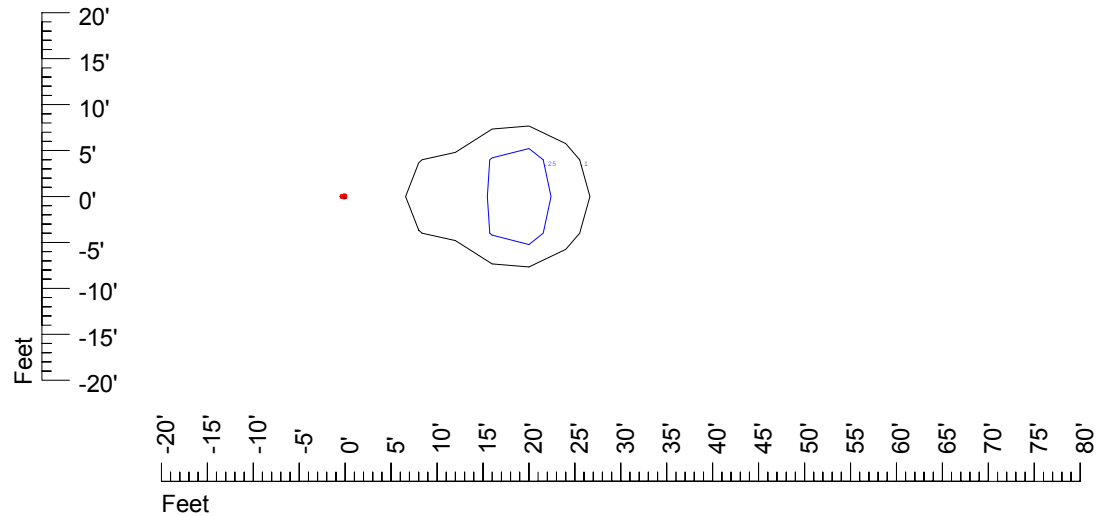

Isoline values — 0.1 fc — 0.25 fc — 0.5 fc — 1.0 fc — 2.0 fc

Mounting height 20' Tilt 0°

Mounting height 20' Tilt 30°

Mounting height 20' Tilt 15°

Mounting height 20' Tilt 45°

IES Photometric files C9280

Isoline template at 25 mounting height

Isoline values — 0.1 fc — 0.25 fc — 0.5 fc — 1.0 fc — 2.0 fc

Mounting height 25' Tilt 0°

Mounting height 25' Tilt 30°

Mounting height 25' Tilt 15°

Mounting height 25' Tilt 45°