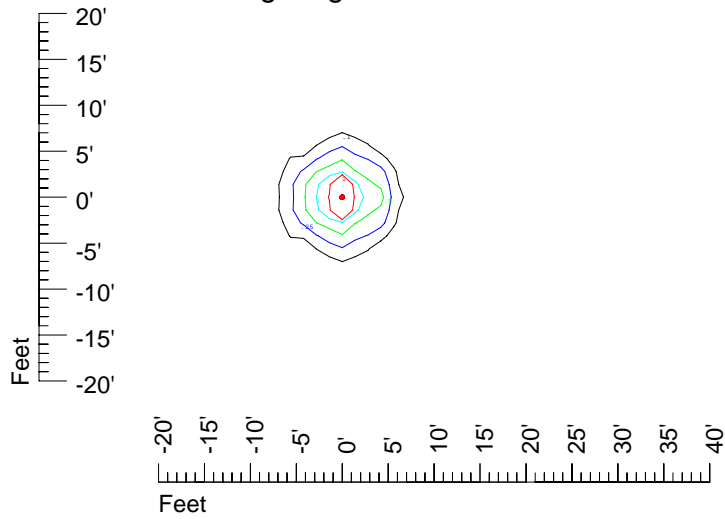

IES File: C9280

Lighting level in fc / Distance in feet

Vertical plan 0° to 180°
Horizontal plan 0°

— 2 fc — 1 fc — 0.5 fc — 0.25 fc — 0.1 fc

IES Photometric files C9280

Isoline template at 7' mounting height

Isoline values — 0.1 fc — 0.25 fc — 0.5 fc — 1.0 fc — 2.0 fc

Mounting height 7' Tilt 0°

Mounting height 7' Tilt 30°

Mounting height 7' Tilt 15°

Mounting height 7' Tilt 45°

IES Photometric files C9280

Isoline template at 9 mounting height

Isoline values — 0.1 fc — 0.25 fc — 0.5 fc — 1.0 fc — 2.0 fc

Mounting height 9' Tilt 0°

Mounting height 9' Tilt 30°

Mounting height 9' Tilt 15°

Mounting height 9' Tilt 45°

IES Photometric files C9280

Isoline template at 11 mounting height

Isoline values — 0.1 fc — 0.25 fc — 0.5 fc — 1.0 fc — 2.0 fc

Mounting height 25' Tilt 0°

Mounting height 25' Tilt 30°

Mounting height 25' Tilt 15°

Mounting height 25' Tilt 45°