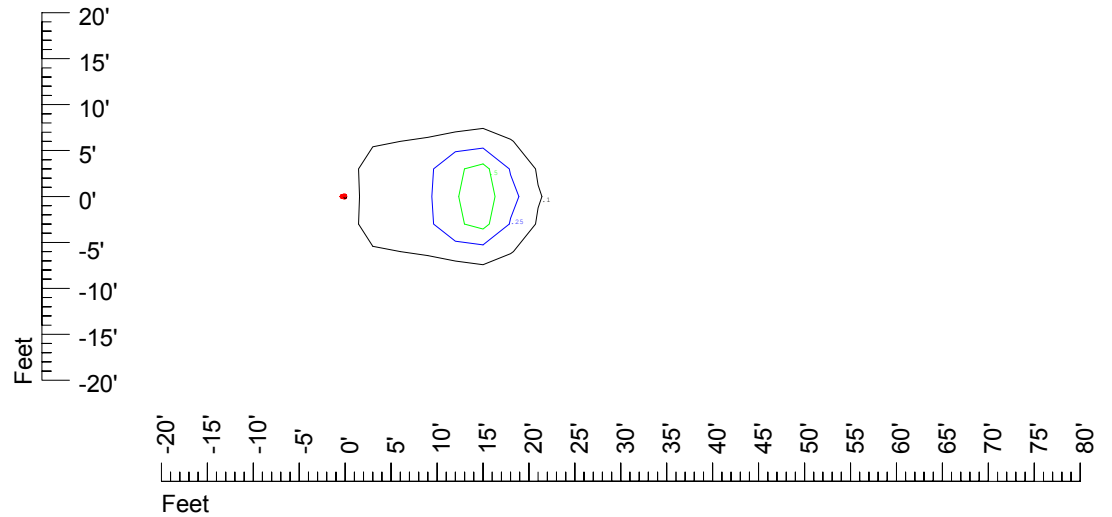

Isoline values — 0.1 fc — 0.25 fc — 0.5 fc — 1.0 fc — 2.0 fc

Mounting height 11' Tilt 0°

Mounting height 11' Tilt 30°

Mounting height 11' Tilt 15°

Mounting height 11' Tilt 45°

IES Photometric files C9280

Isoline template at 15 mounting height

Isoline values — 0.1 fc — 0.25 fc — 0.5 fc — 1.0 fc — 2.0 fc

Mounting height 15' Tilt 0°

Mounting height 15' Tilt 30°

Mounting height 15' Tilt 15°

Mounting height 15' Tilt 45°

IES Photometric files C9280

Isoline template at 20 mounting height

Isoline values — 0.1 fc — 0.25 fc — 0.5 fc — 1.0 fc — 2.0 fc

Mounting height 20' Tilt 0°

Mounting height 20' Tilt 30°

Mounting height 20' Tilt 15°

Mounting height 20' Tilt 45°

IES Photometric files C9280

Isoline template at 25 mounting height