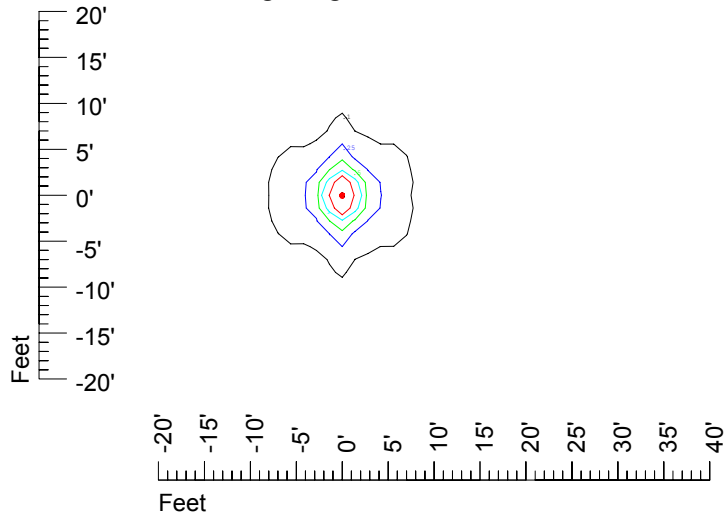

IES File: C9279

Lighting level in fc / Distance in feet

Vertical plan 0° to 180°
Horizontal plan 0°

— 2 fc — 1 fc — 0.5 fc — 0.25 fc — 0.1 fc

IES Photometric files C9279

Isoline template at 7' mounting height

Isoline values — 0.1 fc — 0.25 fc — 0.5 fc — 1.0 fc — 2.0 fc

Mounting height 7' Tilt 0°

Mounting height 7' Tilt 30°

Mounting height 7' Tilt 15°

Mounting height 7' Tilt 45°

IES Photometric files C9279

Isoline template at 9' mounting height

Isoline values — 0.1 fc — 0.25 fc — 0.5 fc — 1.0 fc — 2.0 fc

Mounting height 9' Tilt 0°

Mounting height 9' Tilt 30°

Mounting height 9' Tilt 15°

Mounting height 9' Tilt 45°

IES Photometric files C9279

Isoline template at 11 mounting height

Isoline values — 0.1 fc — 0.25 fc — 0.5 fc — 1.0 fc — 2.0 fc

Mounting height 20' Tilt 0°

Mounting height 20' Tilt 30°

Mounting height 20' Tilt 15°

Mounting height 20' Tilt 45°