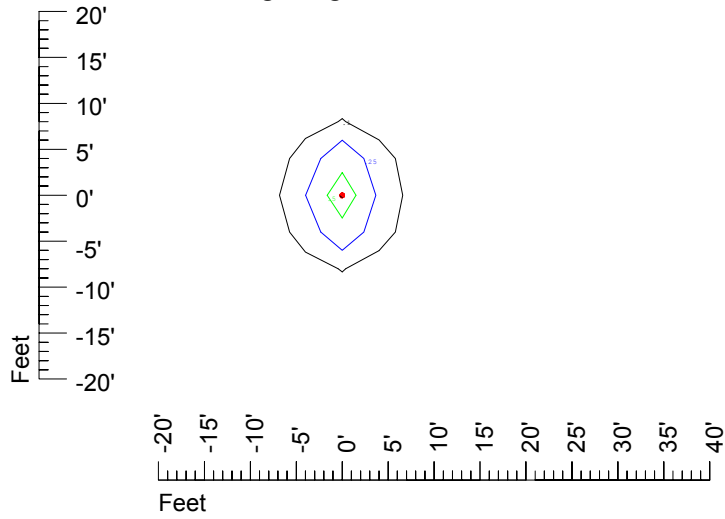

Isoline values — 0.1 fc — 0.25 fc — 0.5 fc — 1.0 fc — 2.0 fc

Mounting height 9' Tilt 0°

Mounting height 9' Tilt 30°

Mounting height 9' Tilt 15°

Mounting height 9' Tilt 45°

IES Photometric files C9279

Isoline template at 11 mounting height

Isoline values — 0.1 fc — 0.25 fc — 0.5 fc — 1.0 fc — 2.0 fc

Mounting height 11' Tilt 0°

Mounting height 11' Tilt 30°

Mounting height 11' Tilt 15°

Mounting height 11' Tilt 45°

IES Photometric files C9279

Isoline template at 15 mounting height

Isoline values — 0.1 fc — 0.25 fc — 0.5 fc — 1.0 fc — 2.0 fc

Mounting height 15' Tilt 0°

Mounting height 15' Tilt 30°

Mounting height 15' Tilt 15°

Mounting height 15' Tilt 45°

IES Photometric files C9279

Isoline template at 20 mounting height

Isoline values — 0.1 fc — 0.25 fc — 0.5 fc — 1.0 fc — 2.0 fc

Mounting height 20' Tilt 0°

Mounting height 20' Tilt 30°

Mounting height 20' Tilt 15°

Mounting height 20' Tilt 45°