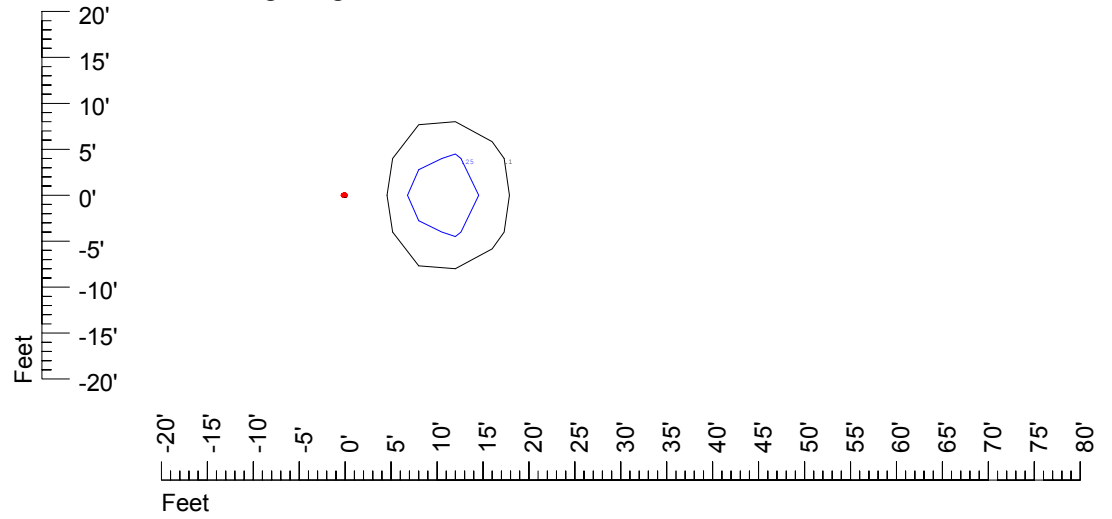

Isoline values — 0.1 fc — 0.25 fc — 0.5 fc — 1.0 fc — 2.0 fc

Mounting height 11' Tilt 0°

Mounting height 11' Tilt 30°

Mounting height 11' Tilt 15°

Mounting height 11' Tilt 45°

IES Photometric files C9279

Isoline template at 15 mounting height

Isoline values — 0.1 fc — 0.25 fc — 0.5 fc — 1.0 fc — 2.0 fc

Mounting height 15' Tilt 0°

Mounting height 15' Tilt 30°

Mounting height 15' Tilt 15°

Mounting height 15' Tilt 45°

IES Photometric files C9279

Isoline template at 20 mounting height

Isoline values — 0.1 fc — 0.25 fc — 0.5 fc — 1.0 fc — 2.0 fc

Mounting height 20' Tilt 0°

Mounting height 20' Tilt 30°

Mounting height 20' Tilt 15°

Mounting height 20' Tilt 45°