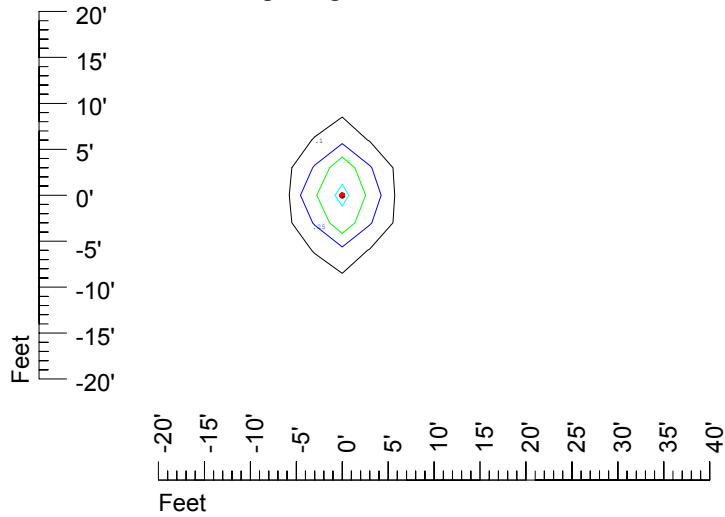

Isoline values — 0.1 fc — 0.25 fc — 0.5 fc — 1.0 fc — 2.0 fc

Mounting height 7' Tilt 0°

Mounting height 7' Tilt 30°

Mounting height 7' Tilt 15°

Mounting height 7' Tilt 45°

IES Photometric files C9279

Isoline template at 9' mounting height

Isoline values — 0.1 fc — 0.25 fc — 0.5 fc — 1.0 fc — 2.0 fc

Mounting height 9' Tilt 0°

Mounting height 9' Tilt 30°

Mounting height 9' Tilt 15°

Mounting height 9' Tilt 45°

IES Photometric files C9279

Isoline template at 11 mounting height

Isoline values — 0.1 fc — 0.25 fc — 0.5 fc — 1.0 fc — 2.0 fc

Mounting height 11' Tilt 0°

Mounting height 11' Tilt 30°

Mounting height 11' Tilt 15°

Mounting height 11' Tilt 45°

IES Photometric files C9279

Isoline template at 15 mounting height

Isoline values — 0.1 fc — 0.25 fc — 0.5 fc — 1.0 fc — 2.0 fc

Mounting height 15' Tilt 0°

Mounting height 15' Tilt 30°

Mounting height 15' Tilt 15°

Mounting height 15' Tilt 45°

IES Photometric files C9279

Isoline template at 20 mounting height