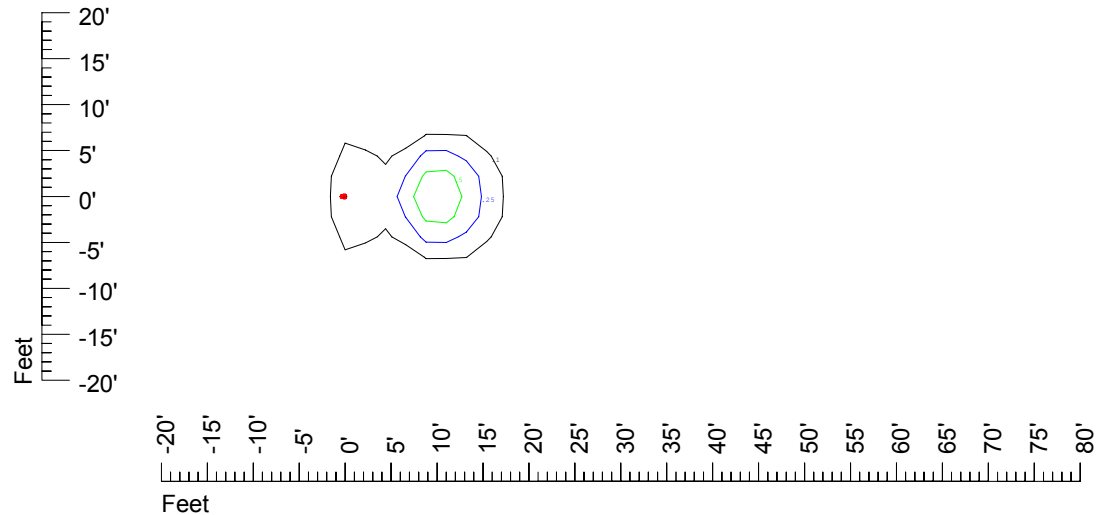

Isoline values — 0.1 fc — 0.25 fc — 0.5 fc — 1.0 fc — 2.0 fc

Mounting height 11' Tilt 0°

Mounting height 11' Tilt 30°

Mounting height 11' Tilt 15°

Mounting height 11' Tilt 45°

IES Photometric files C9279

Isoline template at 15 mounting height