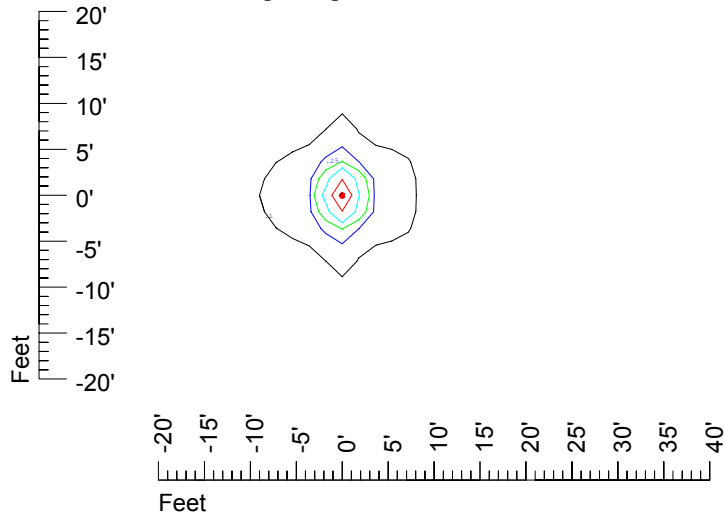

IES File: C9279

Lighting level in fc / Distance in feet

Vertical plan 0° to 180°
Horizontal plan 0°

— 2 fc — 1 fc — 0.5 fc — 0.25 fc — 0.1 fc

IES Photometric files C9279

Isoline template at 7' mounting height

Isoline values — 0.1 fc — 0.25 fc — 0.5 fc — 1.0 fc — 2.0 fc

Mounting height 7' Tilt 0°

Mounting height 7' Tilt 30°

Mounting height 7' Tilt 15°

Mounting height 7' Tilt 45°

IES Photometric files C9279

Isoline template at 9' mounting height

Isoline values — 0.1 fc — 0.25 fc — 0.5 fc — 1.0 fc — 2.0 fc

Mounting height 9' Tilt 0°

Mounting height 9' Tilt 30°

Mounting height 9' Tilt 15°

Mounting height 9' Tilt 45°

IES Photometric files C9279

Isoline template at 11 mounting height

Isoline values — 0.1 fc — 0.25 fc — 0.5 fc — 1.0 fc — 2.0 fc

Mounting height 20' Tilt 0°

Mounting height 20' Tilt 30°

Mounting height 20' Tilt 15°

Mounting height 20' Tilt 45°