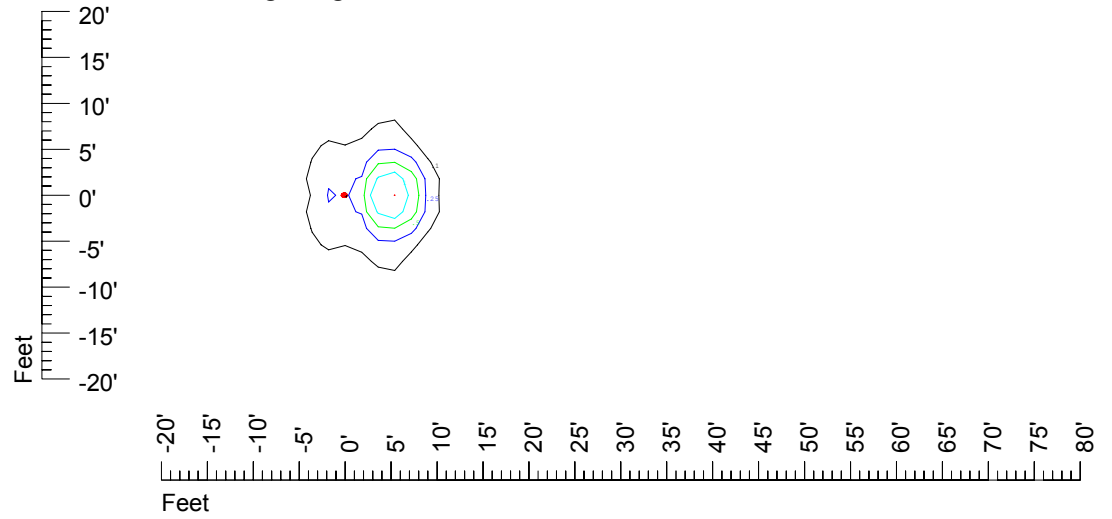

Isoline values — 0.1 fc — 0.25 fc — 0.5 fc — 1.0 fc — 2.0 fc

Mounting height 7' Tilt 0°

Mounting height 7' Tilt 30°

Mounting height 7' Tilt 15°

Mounting height 7' Tilt 45°

IES Photometric files C9279

Isoline template at 9' mounting height

Isoline values — 0.1 fc — 0.25 fc — 0.5 fc — 1.0 fc — 2.0 fc

Mounting height 9' Tilt 0°

Mounting height 9' Tilt 30°

Mounting height 9' Tilt 15°

Mounting height 9' Tilt 45°

IES Photometric files C9279

Isoline template at 11 mounting height

Isoline values — 0.1 fc — 0.25 fc — 0.5 fc — 1.0 fc — 2.0 fc

Mounting height 20' Tilt 0°

Mounting height 20' Tilt 30°

Mounting height 20' Tilt 15°

Mounting height 20' Tilt 45°