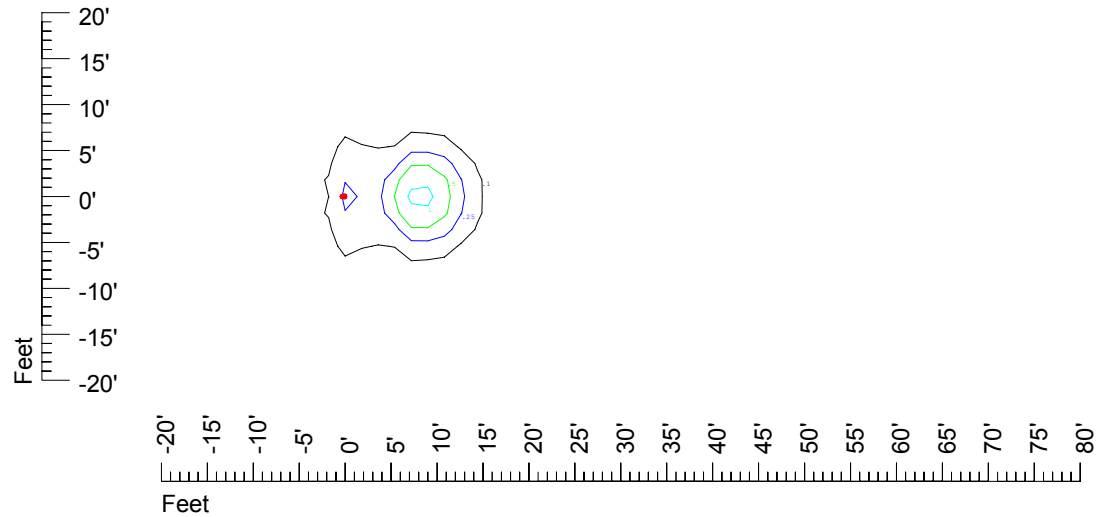

Isoline values — 0.1 fc — 0.25 fc — 0.5 fc — 1.0 fc — 2.0 fc

Mounting height 7' Tilt 0°

Mounting height 7' Tilt 30°

Mounting height 7' Tilt 15°

Mounting height 7' Tilt 45°

IES Photometric files C9279

Isoline template at 9' mounting height

Isoline values — 0.1 fc — 0.25 fc — 0.5 fc — 1.0 fc — 2.0 fc

Mounting height 9' Tilt 0°

Mounting height 9' Tilt 30°

Mounting height 9' Tilt 15°

Mounting height 9' Tilt 45°

IES Photometric files C9279

Isoline template at 11 mounting height

Isoline values — 0.1 fc — 0.25 fc — 0.5 fc — 1.0 fc — 2.0 fc

Mounting height 11' Tilt 0°

Mounting height 11' Tilt 30°

Mounting height 11' Tilt 15°

Mounting height 11' Tilt 45°

IES Photometric files C9279

Isoline template at 15 mounting height

Isoline values — 0.1 fc — 0.25 fc — 0.5 fc — 1.0 fc — 2.0 fc

Mounting height 20' Tilt 0°

Mounting height 20' Tilt 30°

Mounting height 20' Tilt 15°

Mounting height 20' Tilt 45°