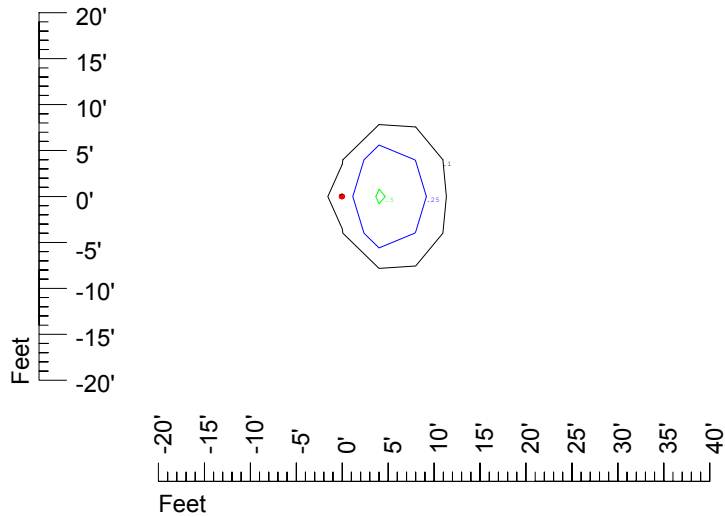

Isoline values — 0.1 fc — 0.25 fc — 0.5 fc — 1.0 fc — 2.0 fc

Mounting height 7' Tilt 0°

Mounting height 7' Tilt 30°

Mounting height 7' Tilt 15°

Mounting height 7' Tilt 45°

IES Photometric files C9279

Isoline template at 9' mounting height

Isoline values — 0.1 fc — 0.25 fc — 0.5 fc — 1.0 fc — 2.0 fc

Mounting height 11' Tilt 0°

Mounting height 11' Tilt 30°

Mounting height 11' Tilt 15°

Mounting height 11' Tilt 45°

IES Photometric files C9279

Isoline template at 15 mounting height

Isoline values — 0.1 fc — 0.25 fc — 0.5 fc — 1.0 fc — 2.0 fc

Mounting height 15' Tilt 0°

Mounting height 15' Tilt 30°

Mounting height 15' Tilt 15°

Mounting height 15' Tilt 45°

IES Photometric files C9279

Isoline template at 20 mounting height

Isoline values — 0.1 fc — 0.25 fc — 0.5 fc — 1.0 fc — 2.0 fc

Mounting height 20' Tilt 0°

Mounting height 20' Tilt 30°

Mounting height 20' Tilt 15°

Mounting height 20' Tilt 45°