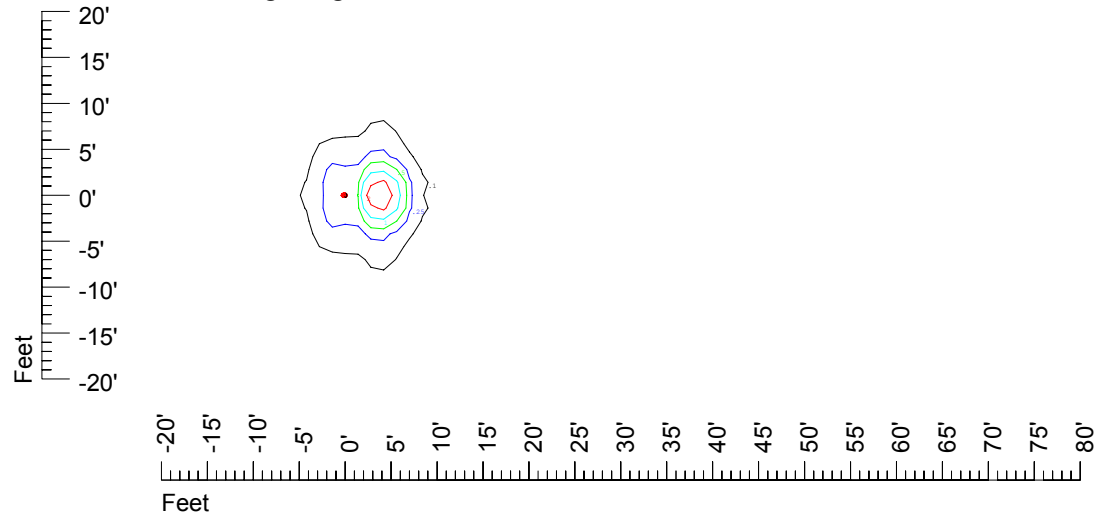

IES File: C9279

Lighting level in fc / Distance in feet

Vertical plan 0° to 180°
Horizontal plan 0°

— 2 fc — 1 fc — 0.5 fc — 0.25 fc — 0.1 fc

IES Photometric files C9279

Isoline template at 7' mounting height

Isoline values — 0.1 fc — 0.25 fc — 0.5 fc — 1.0 fc — 2.0 fc

Mounting height 7' Tilt 0°

Mounting height 7' Tilt 30°

Mounting height 7' Tilt 15°

Mounting height 7' Tilt 45°

IES Photometric files C9279

Isoline template at 9' mounting height

Isoline values — 0.1 fc — 0.25 fc — 0.5 fc — 1.0 fc — 2.0 fc

Mounting height 9' Tilt 0°

Mounting height 9' Tilt 30°

Mounting height 9' Tilt 15°

Mounting height 9' Tilt 45°

IES Photometric files C9279

Isoline template at 11 mounting height

Isoline values — 0.1 fc — 0.25 fc — 0.5 fc — 1.0 fc — 2.0 fc

Mounting height 20' Tilt 0°

Mounting height 20' Tilt 30°

Mounting height 20' Tilt 15°

Mounting height 20' Tilt 45°