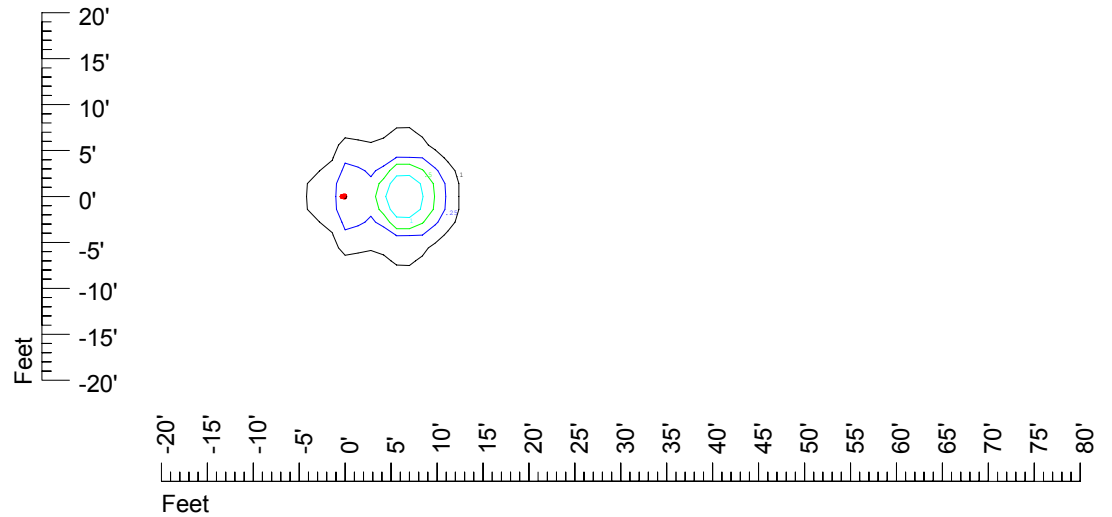

Isoline values — 0.1 fc — 0.25 fc — 0.5 fc — 1.0 fc — 2.0 fc

Mounting height 7' Tilt 0°

Mounting height 7' Tilt 30°

Mounting height 7' Tilt 15°

Mounting height 7' Tilt 45°

IES Photometric files C9279

Isoline template at 9' mounting height

Isoline values — 0.1 fc — 0.25 fc — 0.5 fc — 1.0 fc — 2.0 fc

Mounting height 9' Tilt 0°

Mounting height 9' Tilt 30°

Mounting height 9' Tilt 15°

Mounting height 9' Tilt 45°

IES Photometric files C9279

Isoline template at 11 mounting height

Isoline values — 0.1 fc — 0.25 fc — 0.5 fc — 1.0 fc — 2.0 fc

Mounting height 20' Tilt 0°

Mounting height 20' Tilt 30°

Mounting height 20' Tilt 15°

Mounting height 20' Tilt 45°