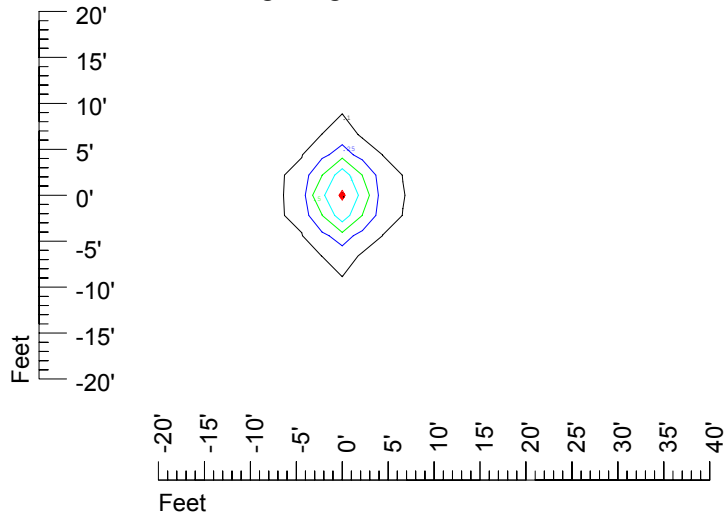

Isoline values — 0.1 fc — 0.25 fc — 0.5 fc — 1.0 fc — 2.0 fc

Mounting height 7' Tilt 0°

Mounting height 7' Tilt 30°

Mounting height 7' Tilt 15°

Mounting height 7' Tilt 45°

IES Photometric files C9279

Isoline template at 9' mounting height

Isoline values — 0.1 fc — 0.25 fc — 0.5 fc — 1.0 fc — 2.0 fc

Mounting height 9' Tilt 0°

Mounting height 9' Tilt 30°

Mounting height 9' Tilt 15°

Mounting height 9' Tilt 45°

IES Photometric files C9279

Isoline template at 11 mounting height

Isoline values — 0.1 fc — 0.25 fc — 0.5 fc — 1.0 fc — 2.0 fc

Mounting height 11' Tilt 0°

Mounting height 11' Tilt 30°

Mounting height 11' Tilt 15°

Mounting height 11' Tilt 45°

IES Photometric files C9279

Isoline template at 15 mounting height

Isoline values — 0.1 fc — 0.25 fc — 0.5 fc — 1.0 fc — 2.0 fc

Mounting height 15' Tilt 0°

Mounting height 15' Tilt 30°

Mounting height 15' Tilt 15°

Mounting height 15' Tilt 45°

IES Photometric files C9279

Isoline template at 20 mounting height