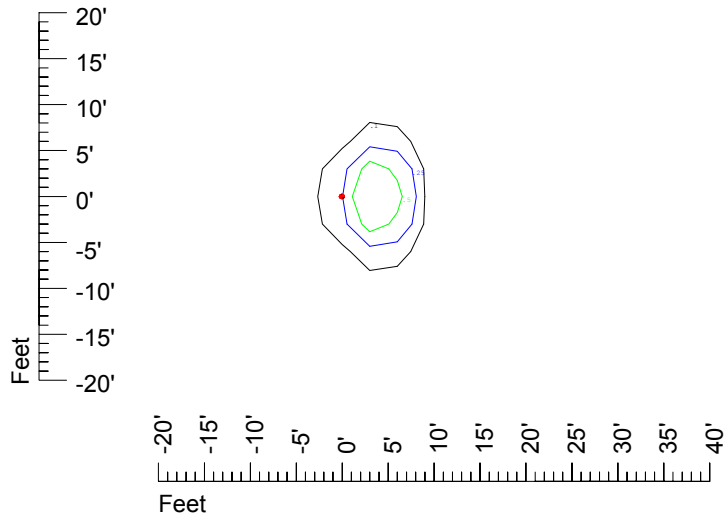

Isoline values — 0.1 fc — 0.25 fc — 0.5 fc — 1.0 fc — 2.0 fc

Mounting height 7' Tilt 0°

Mounting height 7' Tilt 30°

Mounting height 7' Tilt 15°

Mounting height 7' Tilt 45°

IES Photometric files C9279

Isoline template at 9' mounting height

Isoline values — 0.1 fc — 0.25 fc — 0.5 fc — 1.0 fc — 2.0 fc

Mounting height 11' Tilt 0°

Mounting height 11' Tilt 30°

Mounting height 11' Tilt 15°

Mounting height 11' Tilt 45°

IES Photometric files C9279

Isoline template at 15 mounting height

Isoline values — 0.1 fc — 0.25 fc — 0.5 fc — 1.0 fc — 2.0 fc

Mounting height 15' Tilt 0°

Mounting height 15' Tilt 30°

Mounting height 15' Tilt 15°

Mounting height 15' Tilt 45°

IES Photometric files C9279

Isoline template at 20 mounting height

Isoline values — 0.1 fc — 0.25 fc — 0.5 fc — 1.0 fc — 2.0 fc

Mounting height 20' Tilt 0°

Mounting height 20' Tilt 30°

Mounting height 20' Tilt 15°

Mounting height 20' Tilt 45°