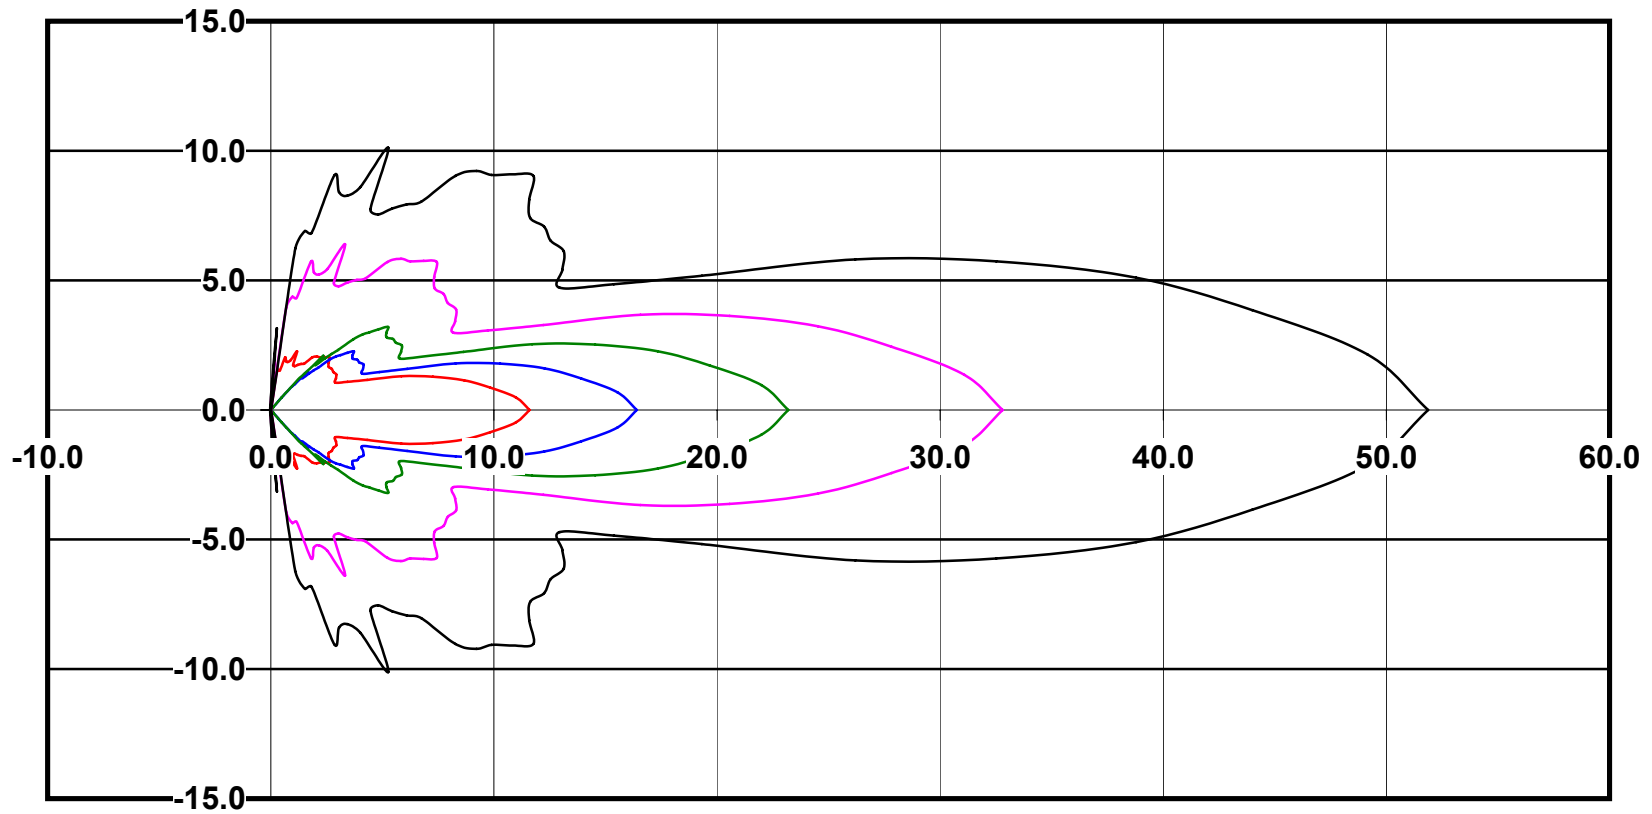

IES File: C9279

Lighting level in fc / Distance in feet

Vertical plan 0° to 180°
Horizontal plan 0°

— 2 fc — 1 fc — 0.5 fc — 0.25 fc — 0.1 fc

IES Photometric files C9279

Isoline template at 7' mounting height

Isoline values — 0.1 fc — 0.25 fc — 0.5 fc — 1.0 fc — 2.0 fc

Mounting height 7' Tilt 0°

Mounting height 7' Tilt 30°

Mounting height 7' Tilt 15°

Mounting height 7' Tilt 45°

IES Photometric files C9279

Isoline template at 9' mounting height

Isoline values — 0.1 fc — 0.25 fc — 0.5 fc — 1.0 fc — 2.0 fc

Mounting height 9' Tilt 0°

Mounting height 9' Tilt 30°

Mounting height 9' Tilt 15°

Mounting height 9' Tilt 45°

IES Photometric files C9279

Isoline template at 11 mounting height

Isoline values — 0.1 fc — 0.25 fc — 0.5 fc — 1.0 fc — 2.0 fc

Mounting height 20' Tilt 0°

Mounting height 20' Tilt 30°

Mounting height 20' Tilt 15°

Mounting height 20' Tilt 45°