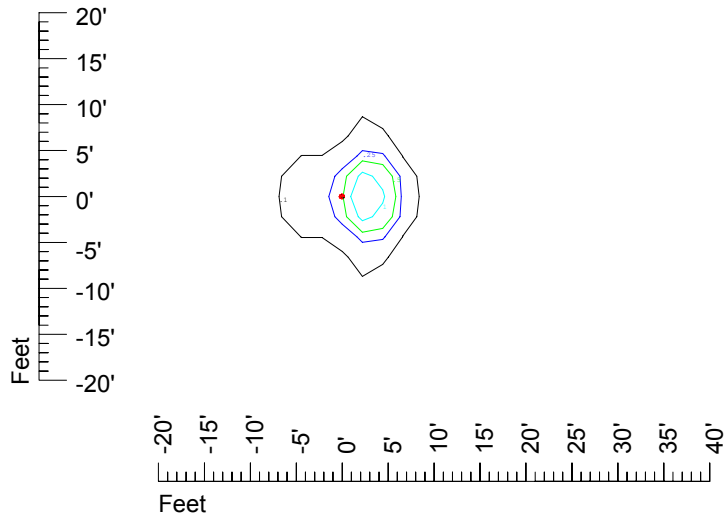

Isoline values — 0.1 fc — 0.25 fc — 0.5 fc — 1.0 fc — 2.0 fc

Mounting height 7' Tilt 0°

Mounting height 7' Tilt 30°

Mounting height 7' Tilt 15°

Mounting height 7' Tilt 45°

IES Photometric files C9279

Isoline template at 9' mounting height

Isoline values — 0.1 fc — 0.25 fc — 0.5 fc — 1.0 fc — 2.0 fc

Mounting height 9' Tilt 0°

Mounting height 9' Tilt 30°

Mounting height 9' Tilt 15°

Mounting height 9' Tilt 45°

IES Photometric files C9279

Isoline template at 11 mounting height

Isoline values — 0.1 fc — 0.25 fc — 0.5 fc — 1.0 fc — 2.0 fc

Mounting height 11' Tilt 0°

Mounting height 11' Tilt 30°

Mounting height 11' Tilt 15°

Mounting height 11' Tilt 45°

IES Photometric files C9279

Isoline template at 15 mounting height

Isoline values — 0.1 fc — 0.25 fc — 0.5 fc — 1.0 fc — 2.0 fc

Mounting height 15' Tilt 0°

Mounting height 15' Tilt 30°

Mounting height 15' Tilt 15°

Mounting height 15' Tilt 45°

IES Photometric files C9279

Isoline template at 20 mounting height