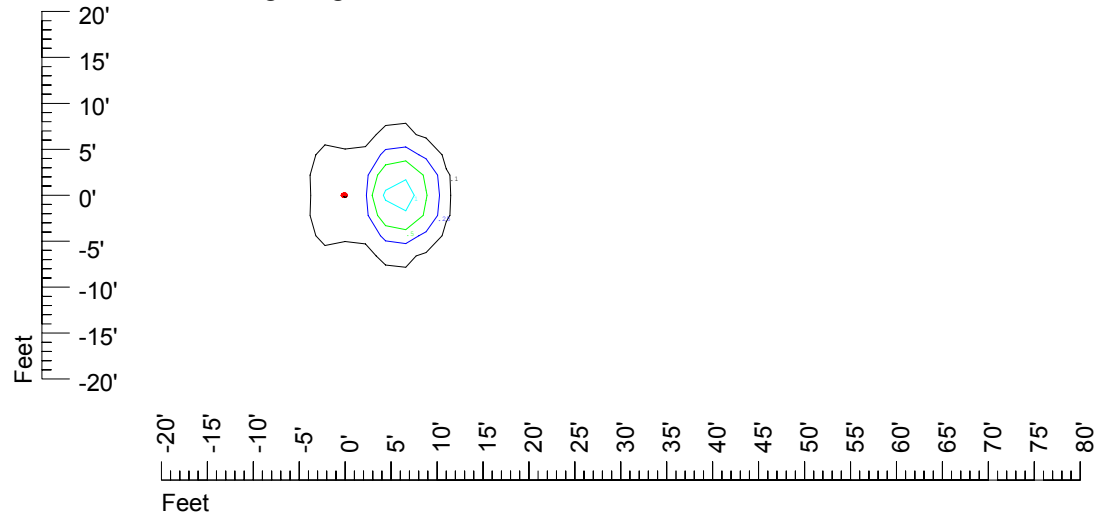

Isoline values — 0.1 fc — 0.25 fc — 0.5 fc — 1.0 fc — 2.0 fc

Mounting height 7' Tilt 0°

Mounting height 7' Tilt 30°

Mounting height 7' Tilt 15°

Mounting height 7' Tilt 45°

IES Photometric files C9279

Isoline template at 9' mounting height

Isoline values — 0.1 fc — 0.25 fc — 0.5 fc — 1.0 fc — 2.0 fc

Mounting height 9' Tilt 0°

Mounting height 9' Tilt 30°

Mounting height 9' Tilt 15°

Mounting height 9' Tilt 45°

IES Photometric files C9279

Isoline template at 11 mounting height

Isoline values — 0.1 fc — 0.25 fc — 0.5 fc — 1.0 fc — 2.0 fc

Mounting height 11' Tilt 0°

Mounting height 11' Tilt 30°

Mounting height 11' Tilt 15°

Mounting height 11' Tilt 45°

IES Photometric files C9279

Isoline template at 15 mounting height