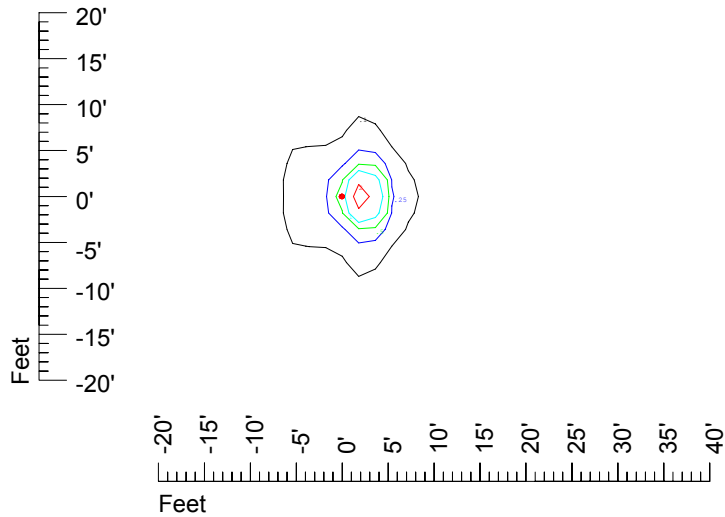

Isoline values — 0.1 fc — 0.25 fc — 0.5 fc — 1.0 fc — 2.0 fc

Mounting height 7' Tilt 0°

Mounting height 7' Tilt 30°

Mounting height 7' Tilt 15°

Mounting height 7' Tilt 45°

IES Photometric files C9279

Isoline template at 9' mounting height

Isoline values — 0.1 fc — 0.25 fc — 0.5 fc — 1.0 fc — 2.0 fc

Mounting height 9' Tilt 0°

Mounting height 9' Tilt 30°

Mounting height 9' Tilt 15°

Mounting height 9' Tilt 45°

IES Photometric files C9279

Isoline template at 11 mounting height

Isoline values — 0.1 fc — 0.25 fc — 0.5 fc — 1.0 fc — 2.0 fc

Mounting height 11' Tilt 0°

Mounting height 11' Tilt 30°

Mounting height 11' Tilt 15°

Mounting height 11' Tilt 45°

IES Photometric files C9279

Isoline template at 15 mounting height

Isoline values — 0.1 fc — 0.25 fc — 0.5 fc — 1.0 fc — 2.0 fc

Mounting height 15' Tilt 0°

Mounting height 15' Tilt 30°

Mounting height 15' Tilt 15°

Mounting height 15' Tilt 45°

IES Photometric files C9279

Isoline template at 20 mounting height