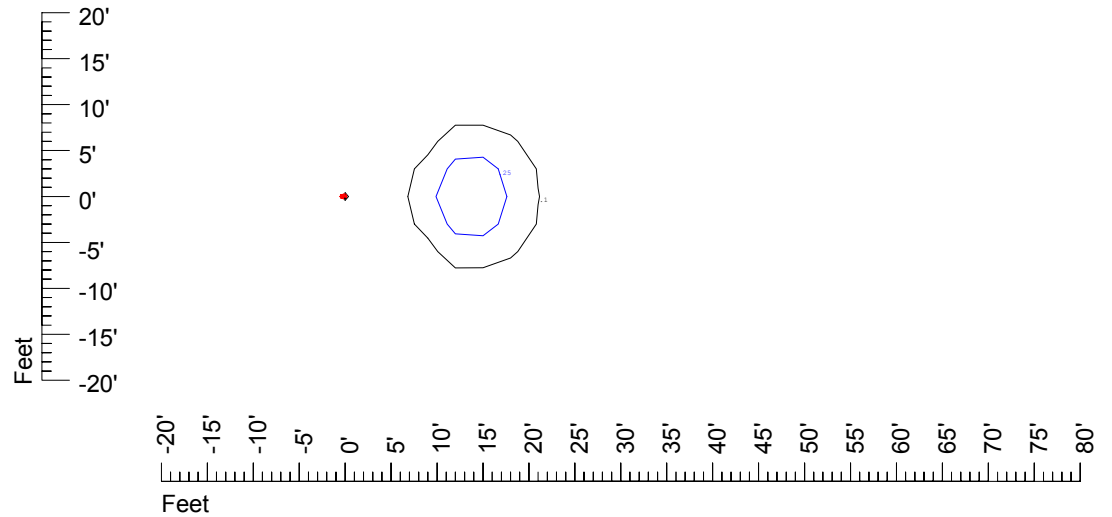

Isoline values — 0.1 fc — 0.25 fc — 0.5 fc — 1.0 fc — 2.0 fc

Mounting height 11' Tilt 0°

Mounting height 11' Tilt 30°

Mounting height 11' Tilt 15°

Mounting height 11' Tilt 45°

IES Photometric files C9279

Isoline template at 15 mounting height

Isoline values — 0.1 fc — 0.25 fc — 0.5 fc — 1.0 fc — 2.0 fc

Mounting height 15' Tilt 0°

Mounting height 15' Tilt 30°

Mounting height 15' Tilt 15°

Mounting height 15' Tilt 45°

IES Photometric files C9279

Isoline template at 20 mounting height

Isoline values — 0.1 fc — 0.25 fc — 0.5 fc — 1.0 fc — 2.0 fc

Mounting height 20' Tilt 0°

Mounting height 20' Tilt 30°

Mounting height 20' Tilt 15°

Mounting height 20' Tilt 45°