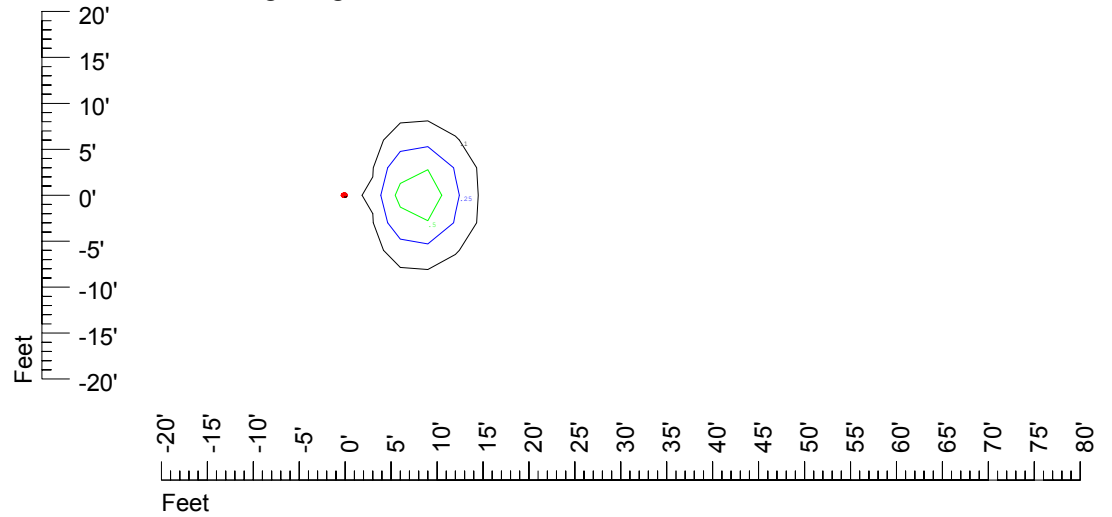

Mounting height 15' Tilt 30°