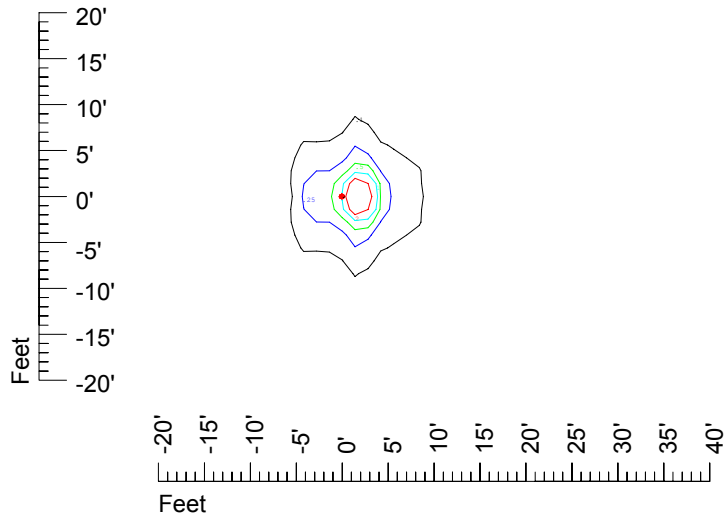

IES File: C9279

Lighting level in fc / Distance in feet

Vertical plan 0° to 180°
Horizontal plan 0°

— 2 fc — 1 fc — 0.5 fc — 0.25 fc — 0.1 fc

IES Photometric files C9279

Isoline template at 7' mounting height

Isoline values — 0.1 fc — 0.25 fc — 0.5 fc — 1.0 fc — 2.0 fc

Mounting height 7' Tilt 0°

Mounting height 7' Tilt 30°

Mounting height 7' Tilt 15°

Mounting height 7' Tilt 45°

IES Photometric files C9279

Isoline template at 9' mounting height

Isoline values — 0.1 fc — 0.25 fc — 0.5 fc — 1.0 fc — 2.0 fc

Mounting height 9' Tilt 0°

Mounting height 9' Tilt 30°

Mounting height 9' Tilt 15°

Mounting height 9' Tilt 45°

IES Photometric files C9279

Isoline template at 11 mounting height

Isoline values — 0.1 fc — 0.25 fc — 0.5 fc — 1.0 fc — 2.0 fc

Mounting height 20' Tilt 0°

Mounting height 20' Tilt 30°

Mounting height 20' Tilt 15°

Mounting height 20' Tilt 45°