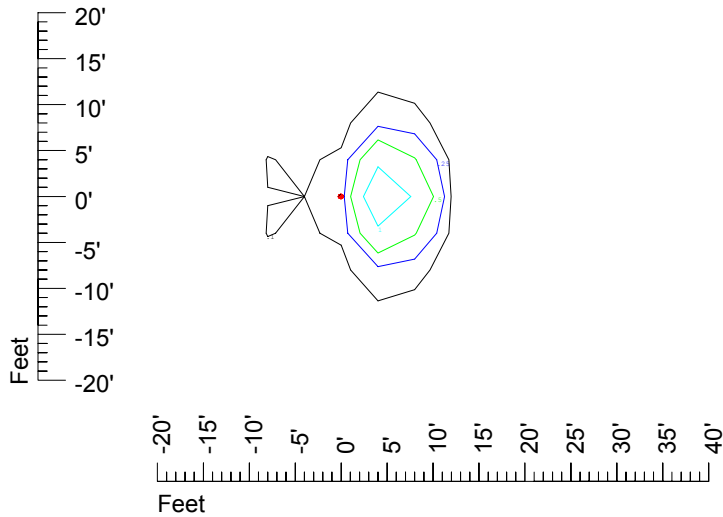

## Isoline template at 20' mounting height

Isoline values — 0.1 fc — 0.25 fc — 0.5 fc — 1.0 fc — 2.0 fc

Mounting height 20' Tilt 0°

Mounting height 20' Tilt 30°

Mounting height 20' Tilt 15°

Mounting height 20' Tilt 45°