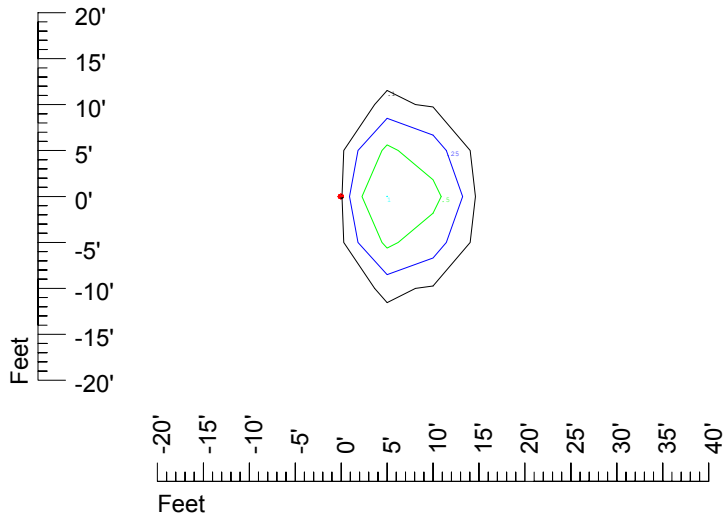

## Isoline template at 25' mounting height

Isoline values — 0.1 fc — 0.25 fc — 0.5 fc — 1.0 fc — 2.0 fc

Mounting height 25' Tilt 0°

Mounting height 25' Tilt 30°

Mounting height 25' Tilt 15°

Mounting height 25' Tilt 45°