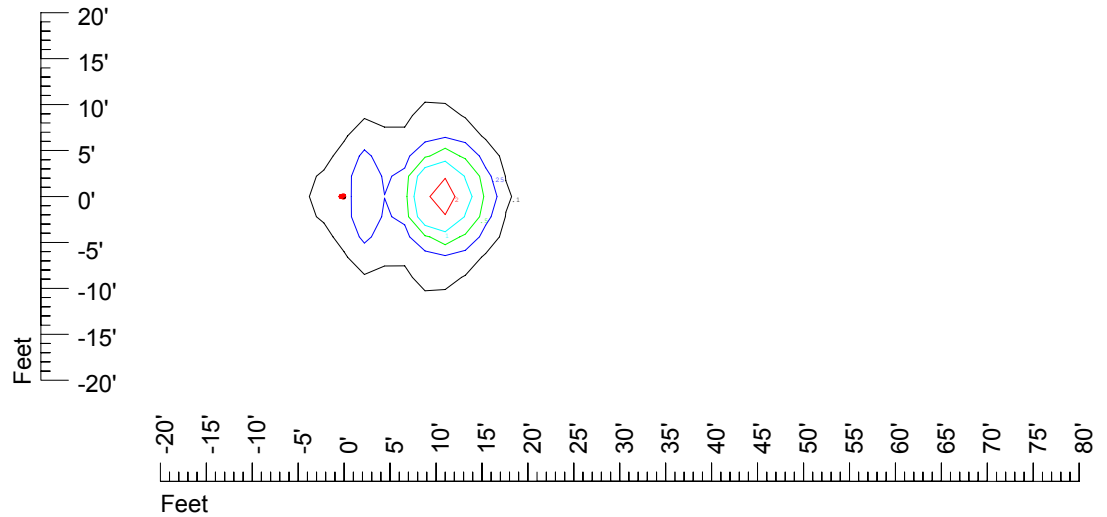

## Isoline template at 11' mounting height

Isoline values — 0.1 fc — 0.25 fc — 0.5 fc — 1.0 fc — 2.0 fc

Mounting height 11' Tilt 0°

Mounting height 11' Tilt 30°

Mounting height 11' Tilt 15°

Mounting height 11' Tilt 45°