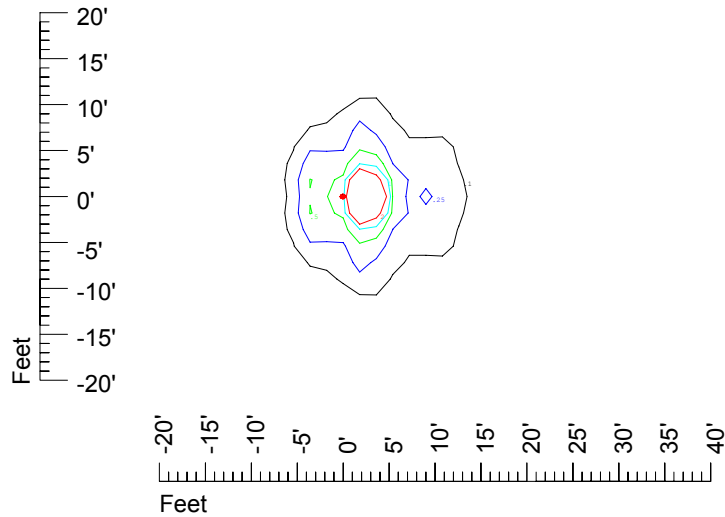

## Isoline template at 7' mounting height

Isoline values — 0.1 fc — 0.25 fc — 0.5 fc — 1.0 fc — 2.0 fc

Mounting height 7' Tilt 0°

Mounting height 7' Tilt 30°

Mounting height 7' Tilt 15°

Mounting height 7' Tilt 45°

## Isoline template at 9' mounting height

Isoline values — 0.1 fc — 0.25 fc — 0.5 fc — 1.0 fc — 2.0 fc

Mounting height 9' Tilt 0°

Mounting height 9' Tilt 30°

Mounting height 9' Tilt 15°

Mounting height 9' Tilt 45°