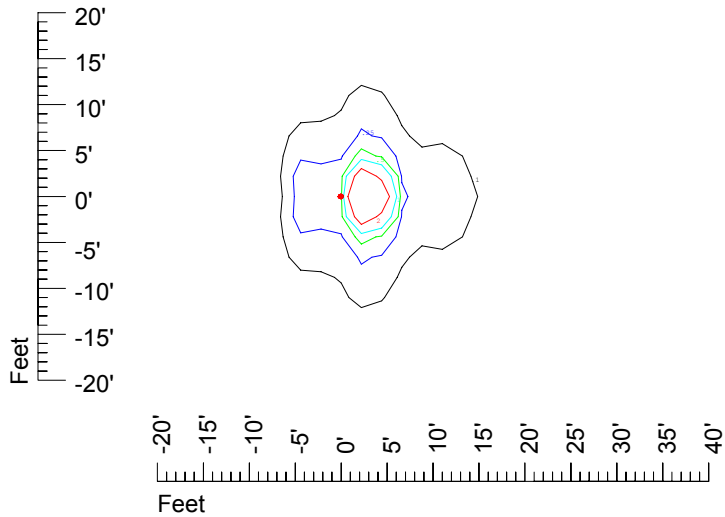

## Isoline template at 11' mounting height

Isoline values — 0.1 fc — 0.25 fc — 0.5 fc — 1.0 fc — 2.0 fc

Mounting height 11' Tilt 0°

Mounting height 11' Tilt 30°

Mounting height 11' Tilt 15°

Mounting height 11' Tilt 45°