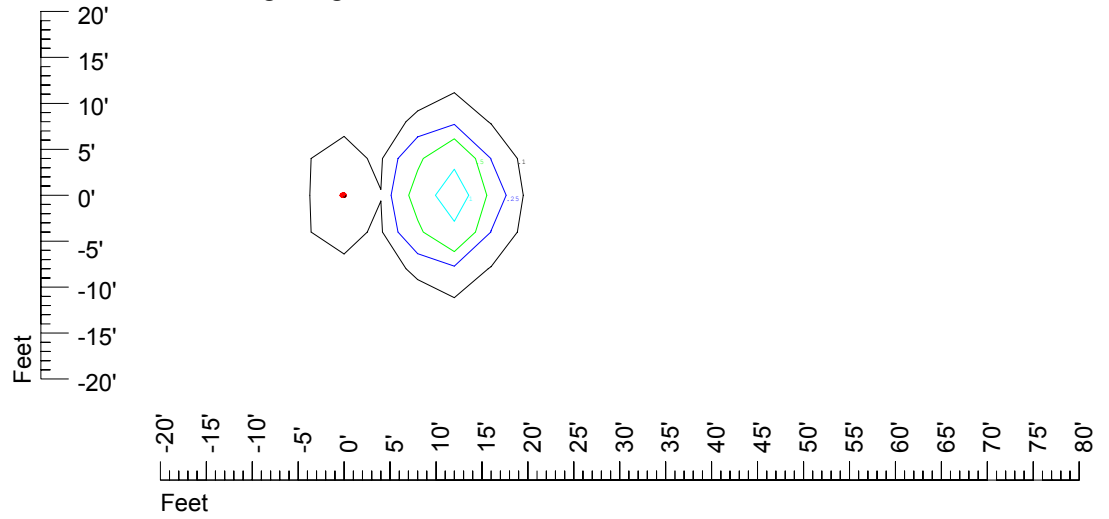

## Isoline template at 20' mounting height

Isoline values — 0.1 fc — 0.25 fc — 0.5 fc — 1.0 fc — 2.0 fc

Mounting height 20' Tilt 0°

Mounting height 20' Tilt 30°

Mounting height 20' Tilt 15°

Mounting height 20' Tilt 45°