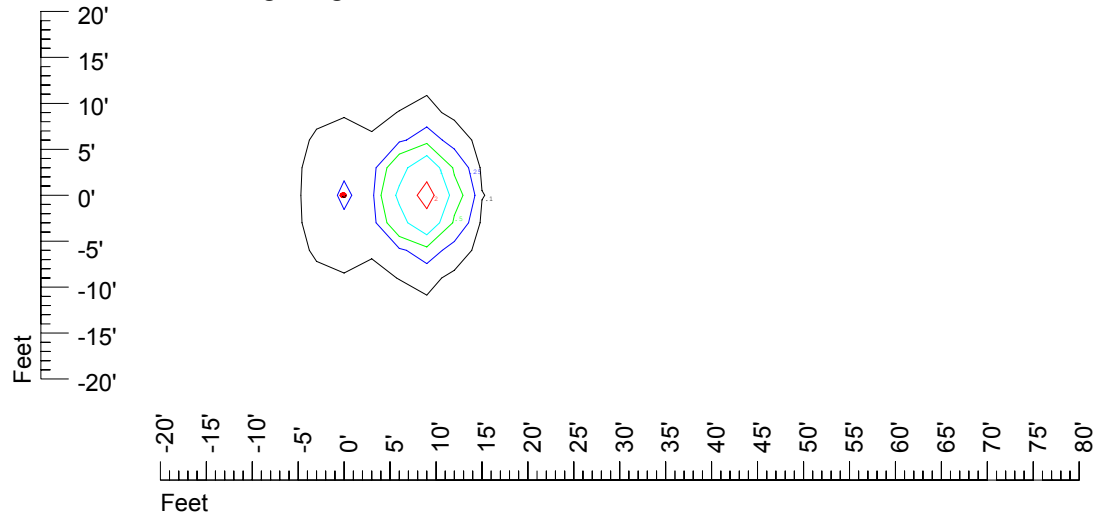

## Isoline template at 15' mounting height

Isoline values — 0.1 fc — 0.25 fc — 0.5 fc — 1.0 fc — 2.0 fc

Mounting height 15' Tilt 0°

Mounting height 15' Tilt 30°

Mounting height 15' Tilt 15°

Mounting height 15' Tilt 45°