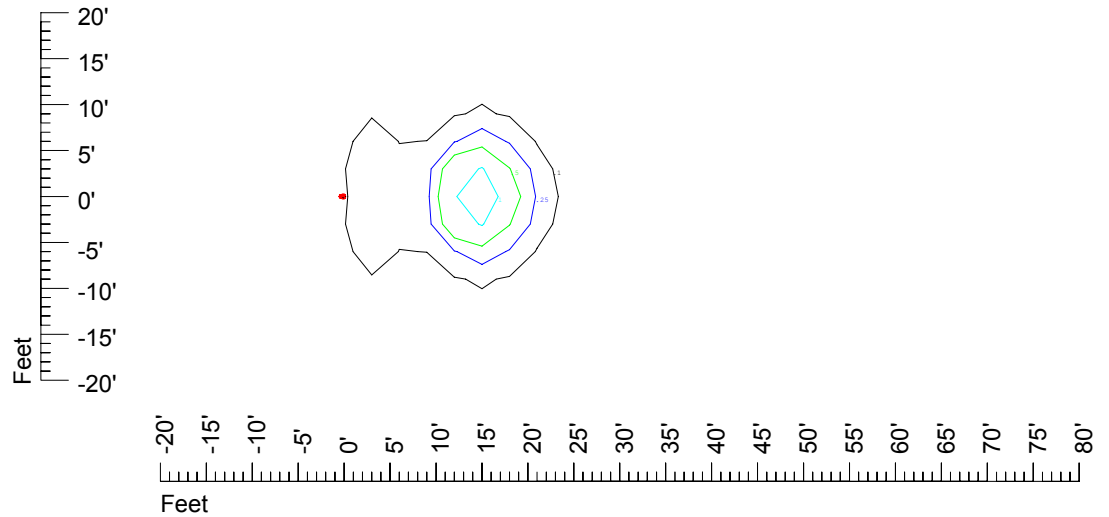

## Isoline template at 15' mounting height

Isoline values — 0.1 fc — 0.25 fc — 0.5 fc — 1.0 fc — 2.0 fc

Mounting height 15' Tilt 0°

Mounting height 15' Tilt 30°

Mounting height 15' Tilt 15°

Mounting height 15' Tilt 45°