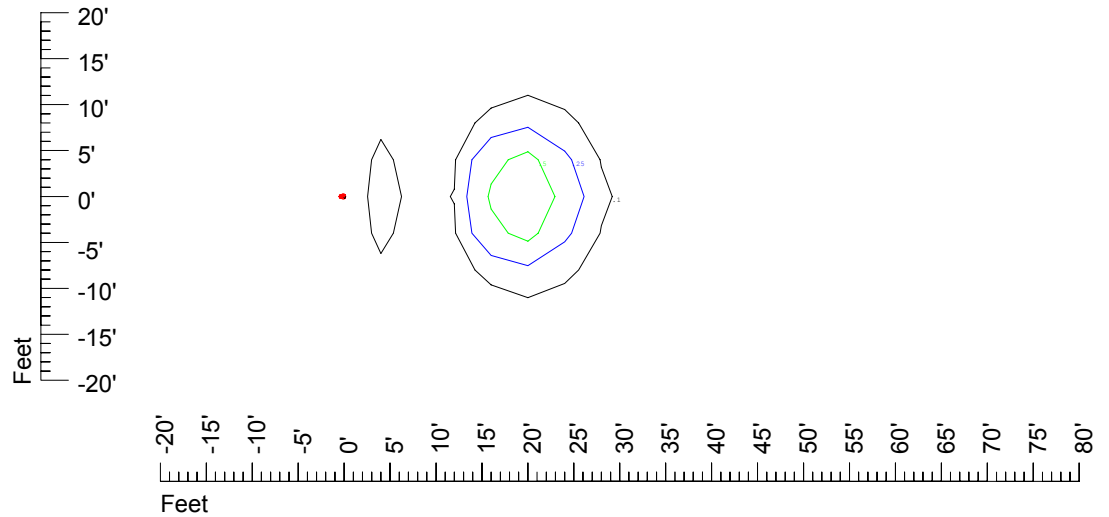

## Isoline template at 20' mounting height

Isoline values — 0.1 fc — 0.25 fc — 0.5 fc — 1.0 fc — 2.0 fc

Mounting height 20' Tilt 0°

Mounting height 20' Tilt 30°

Mounting height 20' Tilt 15°

Mounting height 20' Tilt 45°