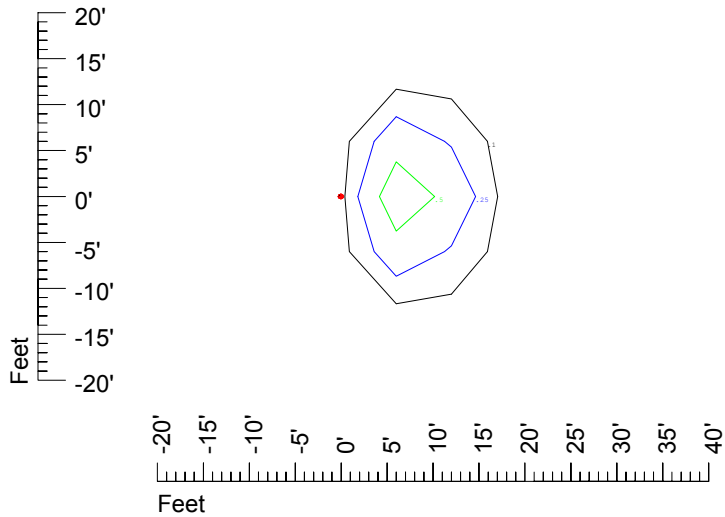

## Isoline template at 25' mounting height

Isoline values — 0.1 fc — 0.25 fc — 0.5 fc — 1.0 fc — 2.0 fc

Mounting height 25' Tilt 0°

Mounting height 25' Tilt 30°

Mounting height 25' Tilt 15°

Mounting height 25' Tilt 45°

## Isoline template at 30' mounting height

Isoline values — 0.1 fc — 0.25 fc — 0.5 fc — 1.0 fc — 2.0 fc

Mounting height 30' Tilt 0°

Mounting height 30' Tilt 30°

Mounting height 30' Tilt 15°

Mounting height 30' Tilt 45°