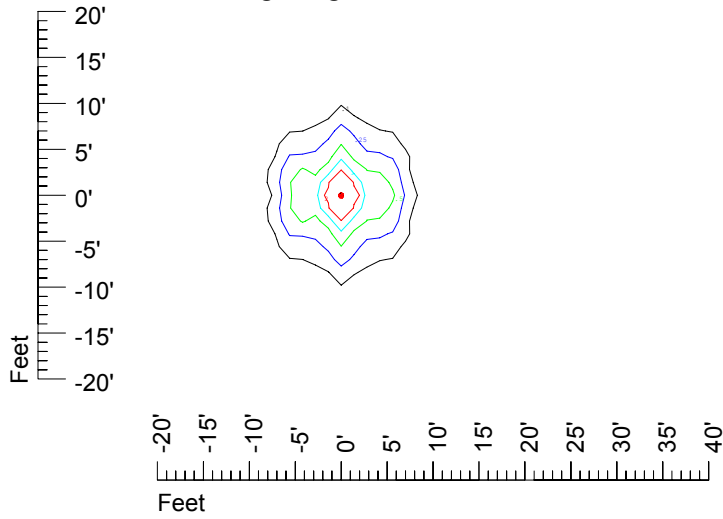

**IES File: C9278**

**Lighting level in fc / Distance in feet**

Vertical plan 0° to 180°  
Horizontal plan 0°

— 2 fc — 1 fc — 0.5 fc — 0.25 fc — 0.1 fc

## Isoline template at 7' mounting height

Isoline values — 0.1 fc — 0.25 fc — 0.5 fc — 1.0 fc — 2.0 fc

Mounting height 7' Tilt 0°

Mounting height 7' Tilt 30°

Mounting height 7' Tilt 15°

Mounting height 7' Tilt 45°