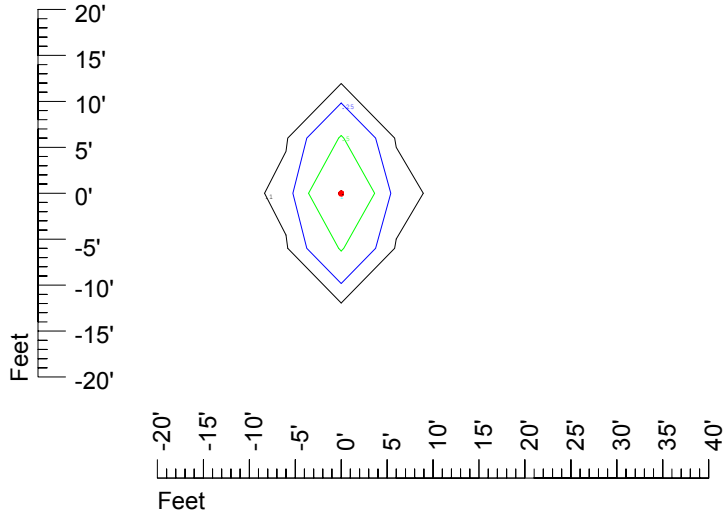

Mounting height 30' Tilt 15°

Isoline values — 0.1 fc — 0.25 fc — 0.5 fc — 1.0 fc — 2.0 fc

Mounting height 30' Tilt 0°