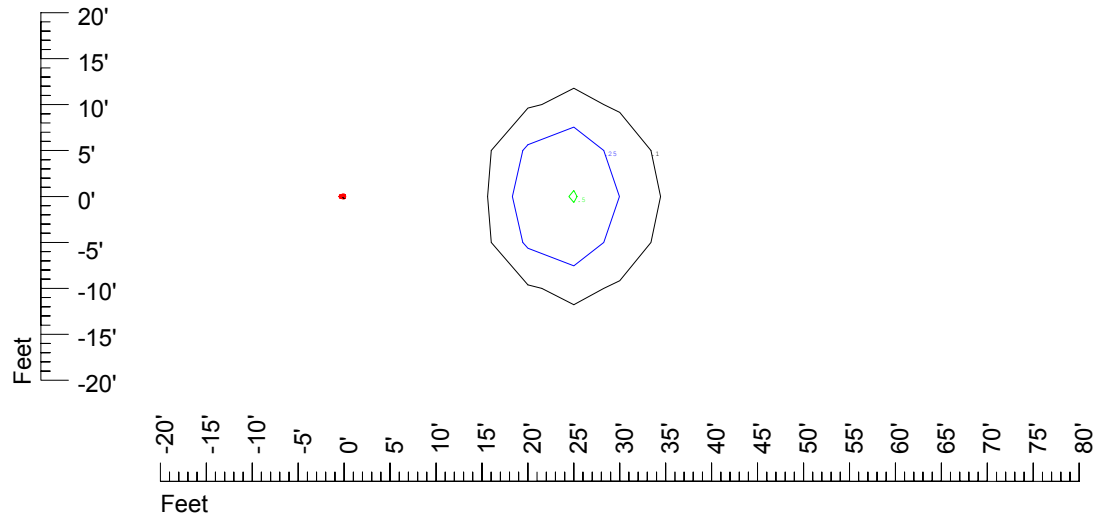

## Isoline template at 25' mounting height

Isoline values — 0.1 fc — 0.25 fc — 0.5 fc — 1.0 fc — 2.0 fc

Mounting height 25' Tilt 0°

Mounting height 25' Tilt 30°

Mounting height 25' Tilt 15°

Mounting height 25' Tilt 45°