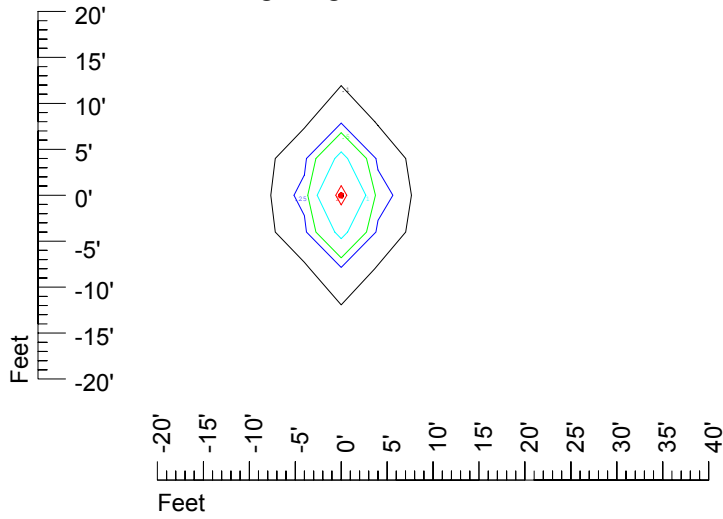

Mounting height 20' Tilt 15°

Isoline values — 0.1 fc — 0.25 fc — 0.5 fc — 1.0 fc — 2.0 fc

Mounting height 20' Tilt 0°