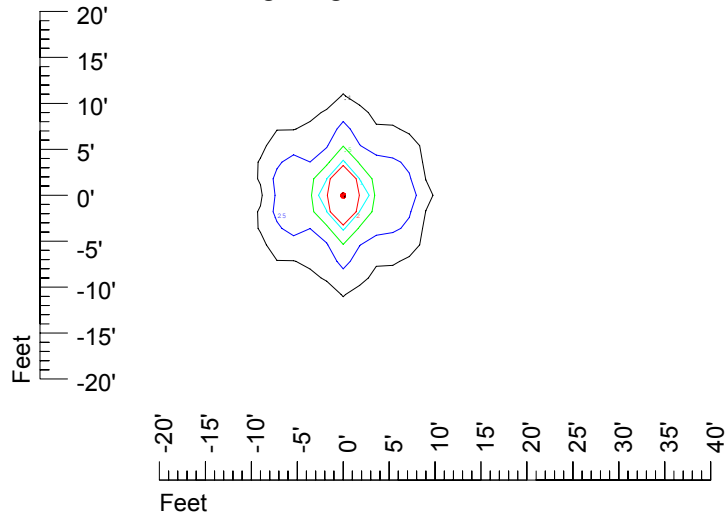

Mounting height 9' Tilt 0°

Mounting height 9' Tilt 15°