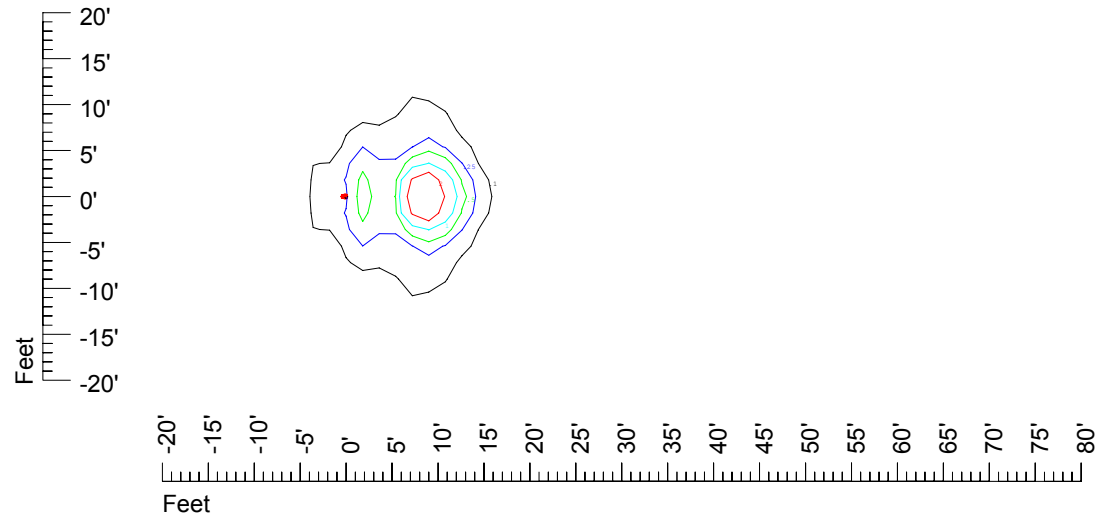

## Isoline template at 9' mounting height

Isoline values — 0.1 fc — 0.25 fc — 0.5 fc — 1.0 fc — 2.0 fc

Mounting height 9' Tilt 0°

Mounting height 9' Tilt 30°

Mounting height 9' Tilt 15°

Mounting height 9' Tilt 45°