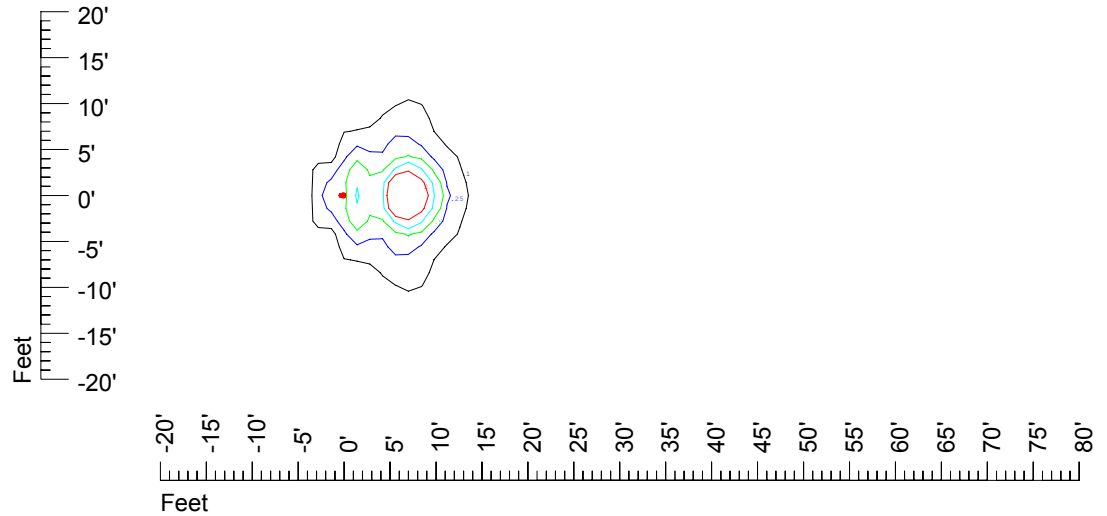

## Isoline template at 7' mounting height

Isoline values — 0.1 fc — 0.25 fc — 0.5 fc — 1.0 fc — 2.0 fc

Mounting height 7' Tilt 0°

Mounting height 7' Tilt 30°

Mounting height 7' Tilt 15°

Mounting height 7' Tilt 45°