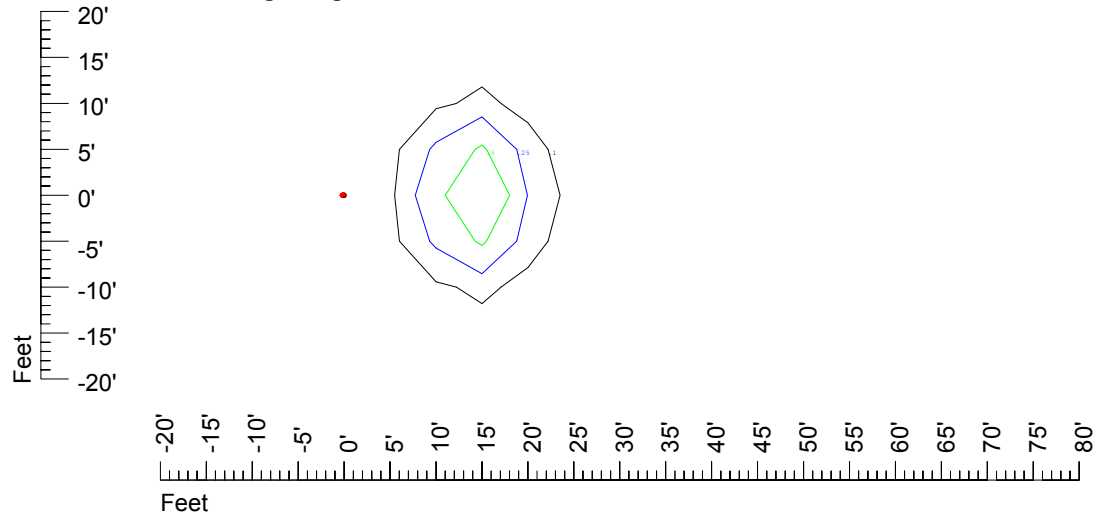

## Isoline template at 25' mounting height

Isoline values — 0.1 fc — 0.25 fc — 0.5 fc — 1.0 fc — 2.0 fc

Mounting height 25' Tilt 0°

Mounting height 25' Tilt 30°

Mounting height 25' Tilt 15°

Mounting height 25' Tilt 45°