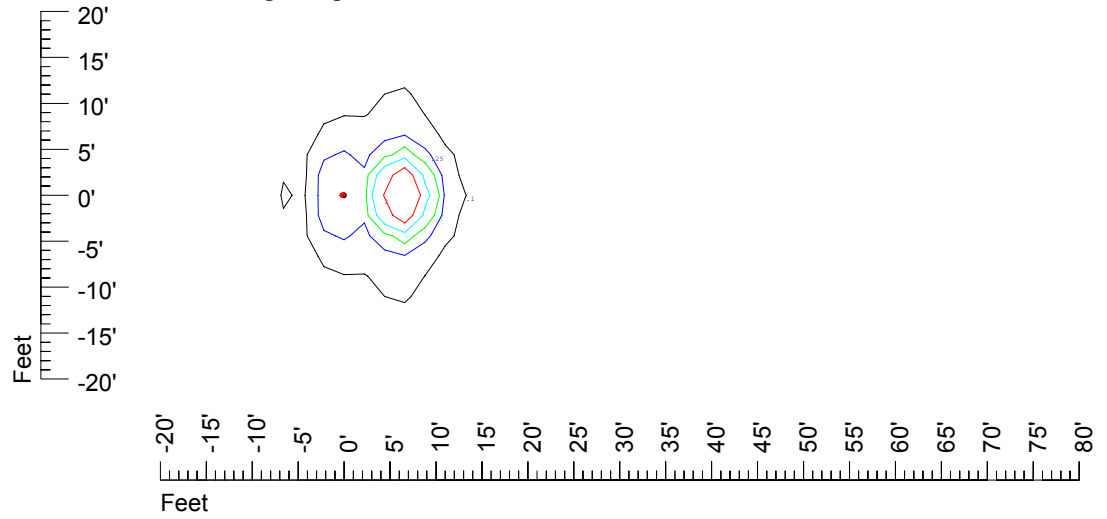

## Isoline template at 11' mounting height

Isoline values — 0.1 fc — 0.25 fc — 0.5 fc — 1.0 fc — 2.0 fc

Mounting height 11' Tilt 0°

Mounting height 11' Tilt 30°

Mounting height 11' Tilt 15°

Mounting height 11' Tilt 45°