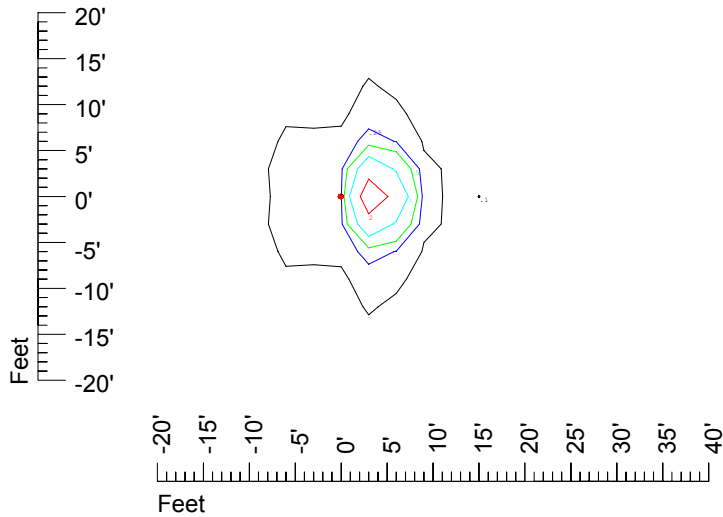

## Isoline template at 15' mounting height

Isoline values — 0.1 fc — 0.25 fc — 0.5 fc — 1.0 fc — 2.0 fc

Mounting height 15' Tilt 0°

Mounting height 15' Tilt 30°

Mounting height 15' Tilt 15°

Mounting height 15' Tilt 45°