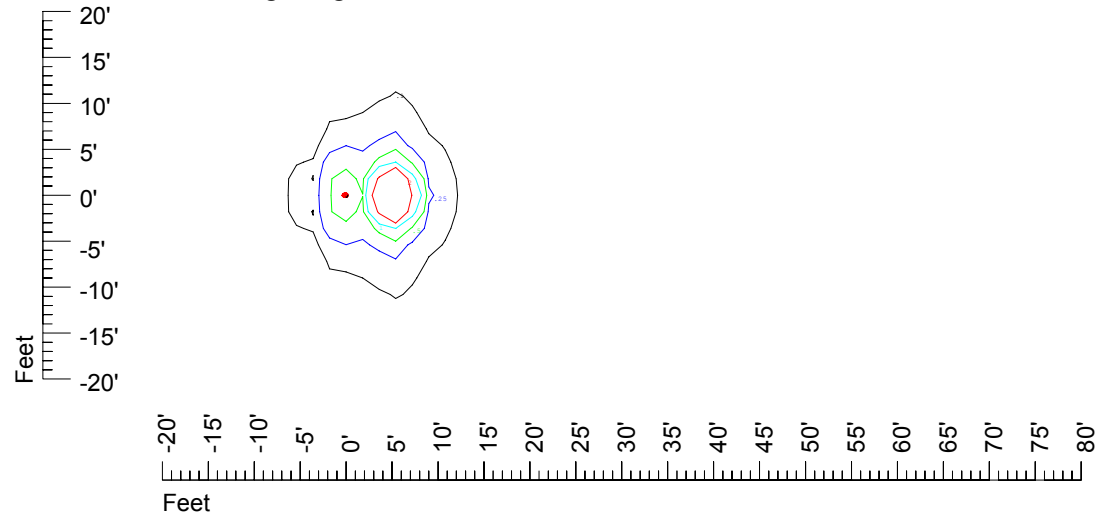

## Isoline template at 9' mounting height

Isoline values — 0.1 fc — 0.25 fc — 0.5 fc — 1.0 fc — 2.0 fc

Mounting height 9' Tilt 0°

Mounting height 9' Tilt 30°

Mounting height 9' Tilt 15°

Mounting height 9' Tilt 45°