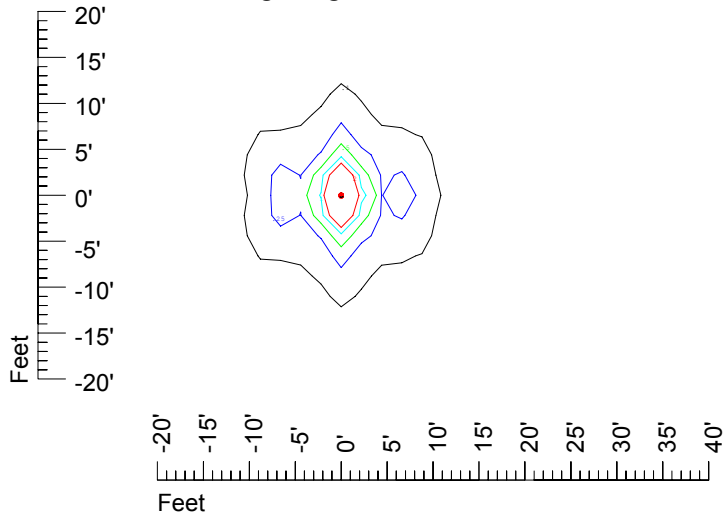

Mounting height 11' Tilt 15°

Isoline values — 0.1 fc — 0.25 fc — 0.5 fc — 1.0 fc — 2.0 fc

Mounting height 11' Tilt 0°