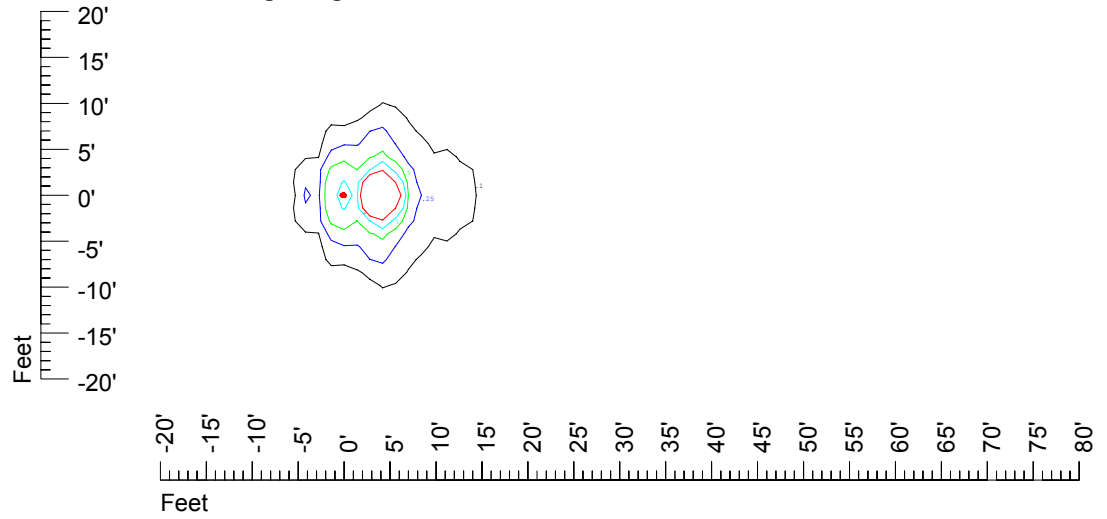

## Isoline template at 7' mounting height

Isoline values — 0.1 fc — 0.25 fc — 0.5 fc — 1.0 fc — 2.0 fc

Mounting height 7' Tilt 0°

Mounting height 7' Tilt 30°

Mounting height 7' Tilt 15°

Mounting height 7' Tilt 45°