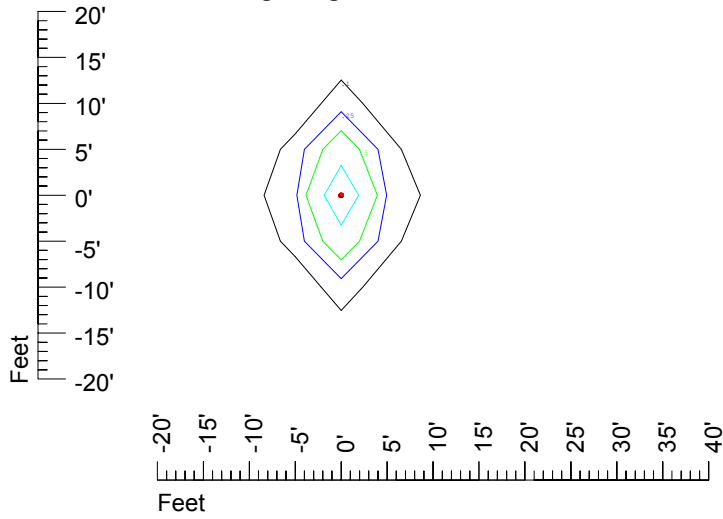

Mounting height 25' Tilt 15°

Isoline values — 0.1 fc — 0.25 fc — 0.5 fc — 1.0 fc — 2.0 fc

Mounting height 25' Tilt 0°