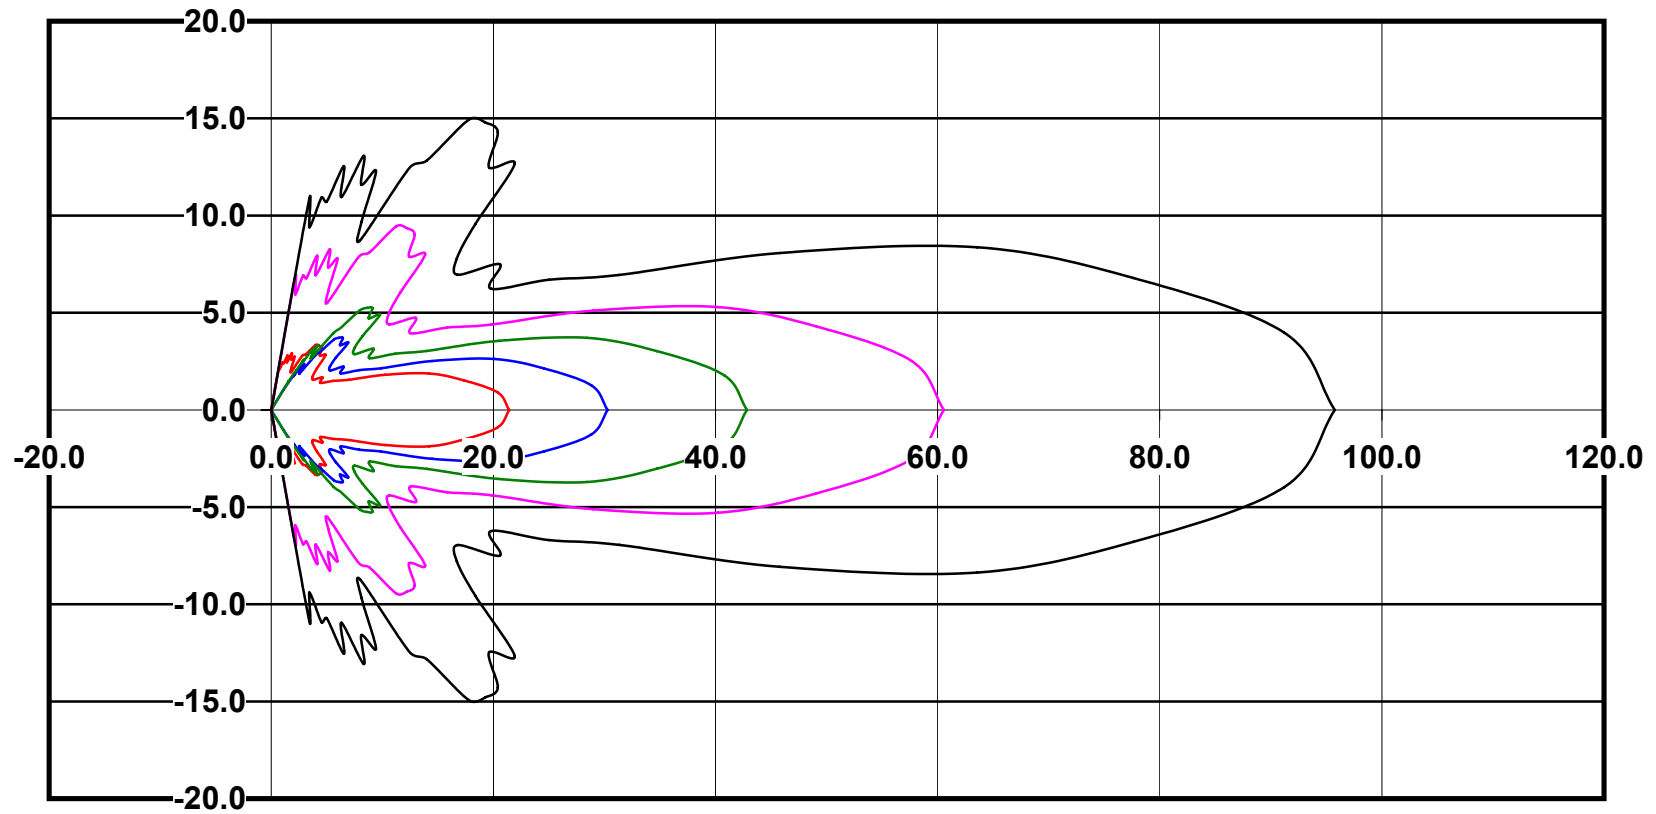

**IES File: C9278**

**Lighting level in fc / Distance in feet**

Vertical plan 0° to 180°  
Horizontal plan 0°

— 2 fc — 1 fc — 0.5 fc — 0.25 fc — 0.1 fc

## Isoline template at 7' mounting height

Isoline values — 0.1 fc — 0.25 fc — 0.5 fc — 1.0 fc — 2.0 fc

Mounting height 7' Tilt 0°

Mounting height 7' Tilt 30°

Mounting height 7' Tilt 15°

Mounting height 7' Tilt 45°