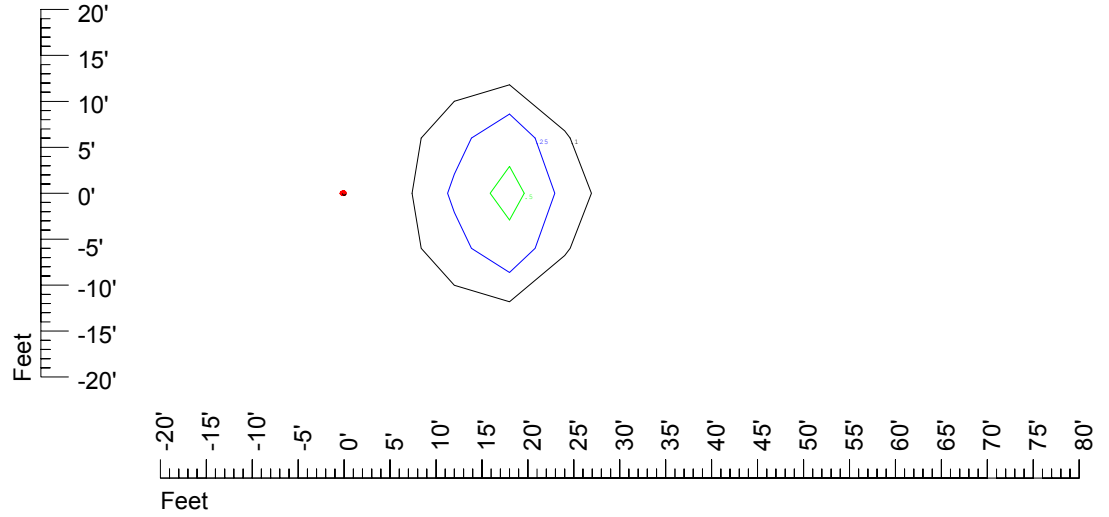

## Isoline template at 30' mounting height

Isoline values — 0.1 fc — 0.25 fc — 0.5 fc — 1.0 fc — 2.0 fc

Mounting height 30' Tilt 0°

Mounting height 30' Tilt 30°

Mounting height 30' Tilt 15°

Mounting height 30' Tilt 45°