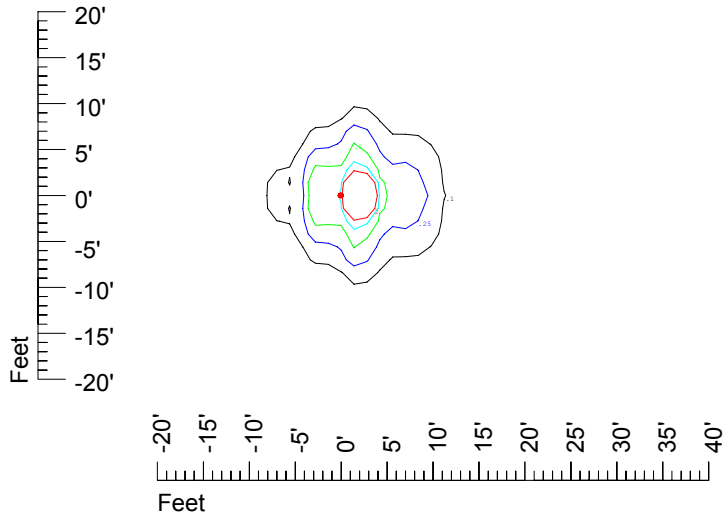

## Isoline template at 7' mounting height

Isoline values — 0.1 fc — 0.25 fc — 0.5 fc — 1.0 fc — 2.0 fc

Mounting height 7' Tilt 0°

Mounting height 7' Tilt 30°

Mounting height 7' Tilt 15°

Mounting height 7' Tilt 45°