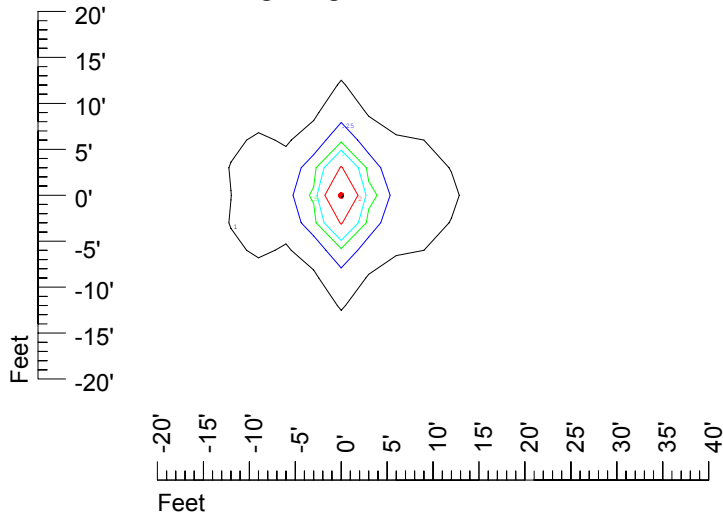

Mounting height 15' Tilt 15°

Isoline values — 0.1 fc — 0.25 fc — 0.5 fc — 1.0 fc — 2.0 fc

Mounting height 15' Tilt 0°