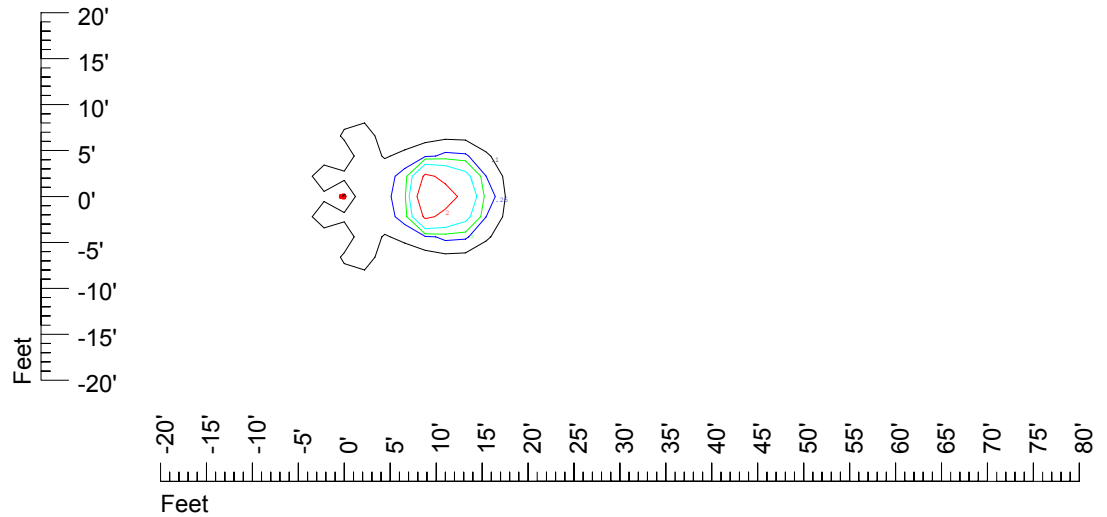

Isoline values — 0.1 fc — 0.25 fc — 0.5 fc — 1.0 fc — 2.0 fc

Mounting height 7' Tilt 0°

Mounting height 7' Tilt 30°

Mounting height 7' Tilt 15°

Mounting height 7' Tilt 45°

IES Photometric files C9274

Isoline template at 9' mounting height

Isoline values — 0.1 fc — 0.25 fc — 0.5 fc — 1.0 fc — 2.0 fc

Mounting height 9' Tilt 0°

Mounting height 9' Tilt 30°

Mounting height 9' Tilt 15°

Mounting height 9' Tilt 45°

IES Photometric files C9274

Isoline template at 11' mounting height

Isoline values — 0.1 fc — 0.25 fc — 0.5 fc — 1.0 fc — 2.0 fc

Mounting height 11' Tilt 0°

Mounting height 11' Tilt 30°

Mounting height 11' Tilt 15°

Mounting height 11' Tilt 45°

IES Photometric files C9274

Isoline template at 15' mounting height

Isoline values — 0.1 fc — 0.25 fc — 0.5 fc — 1.0 fc — 2.0 fc

Mounting height 15' Tilt 0°

Mounting height 15' Tilt 30°

Mounting height 15' Tilt 15°

Mounting height 15' Tilt 45°

IES Photometric files C9274

Isoline template at 20' mounting height