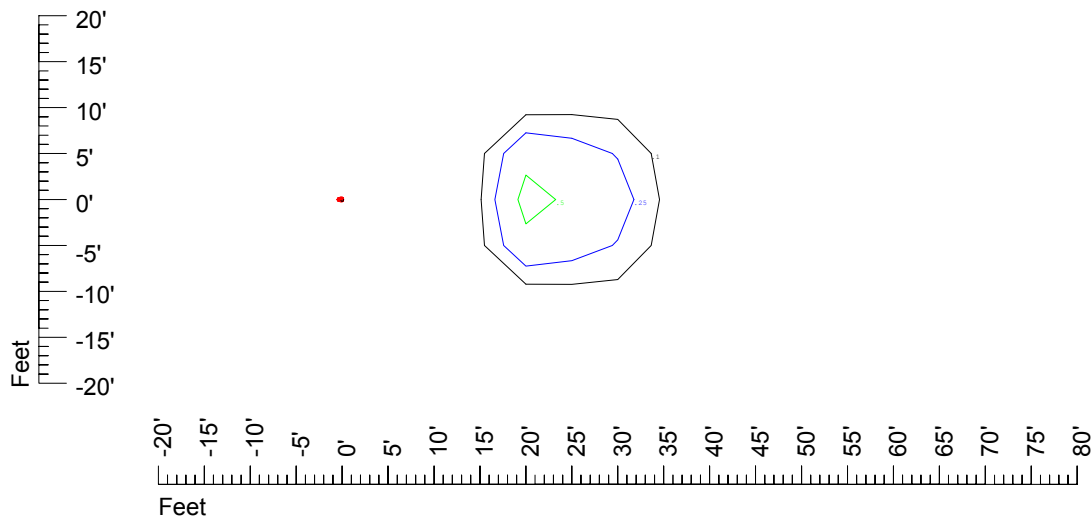

Isoline values — 0.1 fc — 0.25 fc — 0.5 fc — 1.0 fc — 2.0 fc

Mounting height 20' Tilt 0°

Mounting height 20' Tilt 30°

Mounting height 20' Tilt 15°

Mounting height 20' Tilt 45°

IES Photometric files C9274

Isoline template at 25' mounting height

Isoline values — 0.1 fc — 0.25 fc — 0.5 fc — 1.0 fc — 2.0 fc

Mounting height 25' Tilt 0°

Mounting height 25' Tilt 30°

Mounting height 25' Tilt 15°

Mounting height 25' Tilt 45°

IES Photometric files C9274

Isoline template at 30' mounting height

Isoline values — 0.1 fc — 0.25 fc — 0.5 fc — 1.0 fc — 2.0 fc

Mounting height 30' Tilt 0°

Mounting height 30' Tilt 30°

Mounting height 30' Tilt 15°

Mounting height 30' Tilt 45°