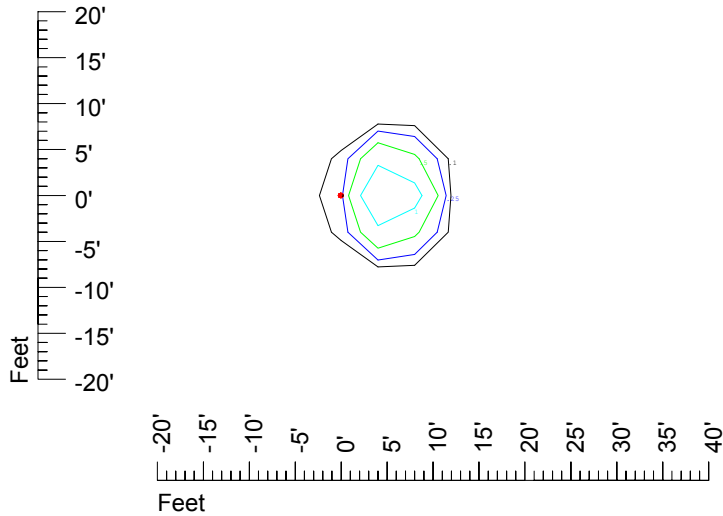

Isoline values — 0.1 fc — 0.25 fc — 0.5 fc — 1.0 fc — 2.0 fc

Mounting height 11' Tilt 0°

Mounting height 11' Tilt 30°

Mounting height 11' Tilt 15°

Mounting height 11' Tilt 45°

IES Photometric files C9274

Isoline template at 15' mounting height

Isoline values — 0.1 fc — 0.25 fc — 0.5 fc — 1.0 fc — 2.0 fc

Mounting height 15' Tilt 0°

Mounting height 15' Tilt 30°

Mounting height 15' Tilt 15°

Mounting height 15' Tilt 45°

IES Photometric files C9274

Isoline template at 20' mounting height

Isoline values — 0.1 fc — 0.25 fc — 0.5 fc — 1.0 fc — 2.0 fc

Mounting height 20' Tilt 0°

Mounting height 20' Tilt 30°

Mounting height 20' Tilt 15°

Mounting height 20' Tilt 45°

IES Photometric files C9274

Isoline template at 25' mounting height

Isoline values — 0.1 fc — 0.25 fc — 0.5 fc — 1.0 fc — 2.0 fc

Mounting height 25' Tilt 0°

Mounting height 25' Tilt 30°

Mounting height 25' Tilt 15°

Mounting height 25' Tilt 45°

IES Photometric files C9274

Isoline template at 30' mounting height