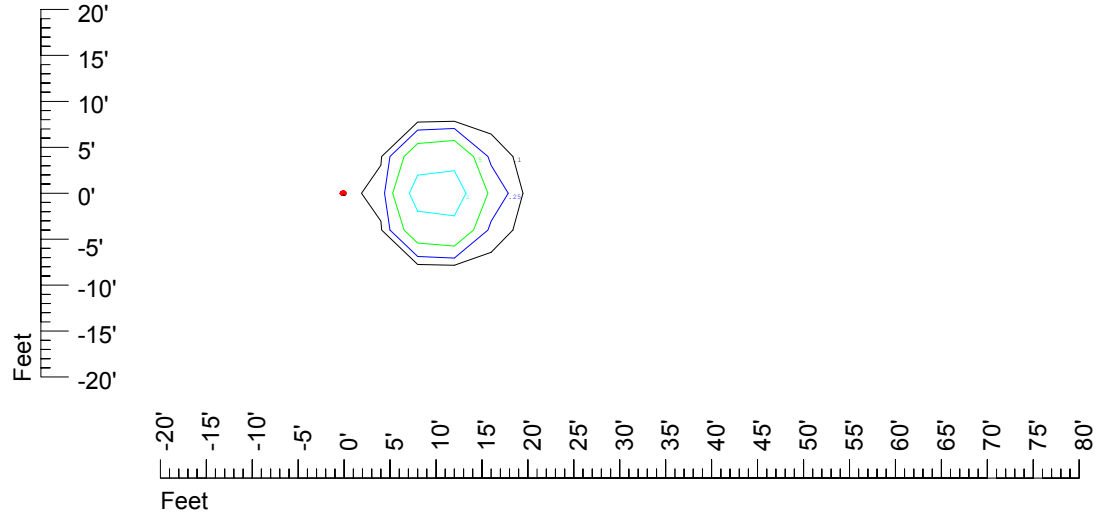

Isoline values — 0.1 fc — 0.25 fc — 0.5 fc — 1.0 fc — 2.0 fc

Mounting height 11' Tilt 0°

Mounting height 11' Tilt 30°

Mounting height 11' Tilt 15°

Mounting height 11' Tilt 45°

IES Photometric files C9274

Isoline template at 15' mounting height

Isoline values — 0.1 fc — 0.25 fc — 0.5 fc — 1.0 fc — 2.0 fc

Mounting height 15' Tilt 0°

Mounting height 15' Tilt 30°

Mounting height 15' Tilt 15°

Mounting height 15' Tilt 45°

IES Photometric files C9274

Isoline template at 20' mounting height

Isoline values — 0.1 fc — 0.25 fc — 0.5 fc — 1.0 fc — 2.0 fc

Mounting height 20' Tilt 0°

Mounting height 20' Tilt 30°

Mounting height 20' Tilt 15°

Mounting height 20' Tilt 45°

IES Photometric files C9274

Isoline template at 25' mounting height