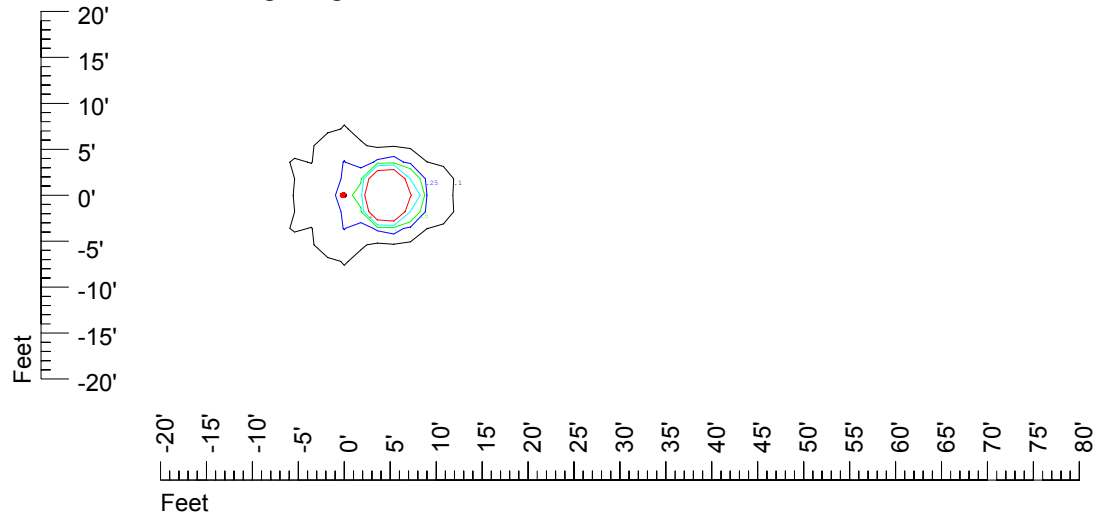

Isoline values — 0.1 fc — 0.25 fc — 0.5 fc — 1.0 fc — 2.0 fc

Mounting height 7' Tilt 0°

Mounting height 7' Tilt 30°

Mounting height 7' Tilt 15°

Mounting height 7' Tilt 45°

IES Photometric files C9274

Isoline template at 9' mounting height

Isoline values — 0.1 fc — 0.25 fc — 0.5 fc — 1.0 fc — 2.0 fc

Mounting height 9' Tilt 0°

Mounting height 9' Tilt 30°

Mounting height 9' Tilt 15°

Mounting height 9' Tilt 45°

IES Photometric files C9274

Isoline template at 11' mounting height