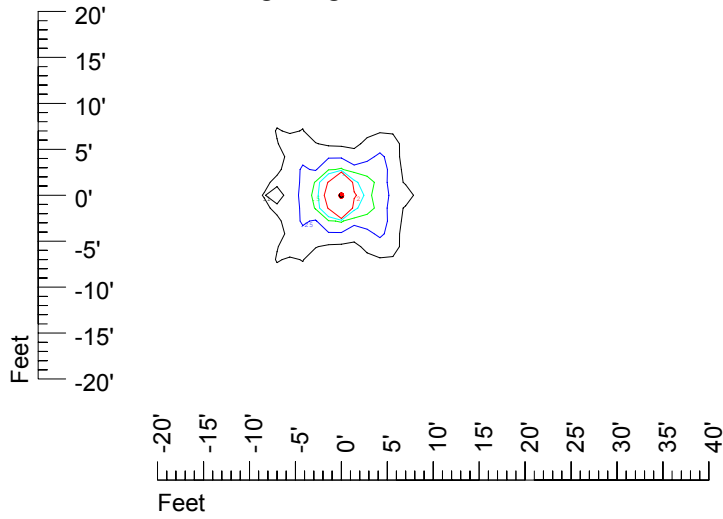

IES File: C9274

Lighting level in fc / Distance in feet

Vertical plan 0° to 180°
Horizontal plan 0°

— 2 fc — 1 fc — 0.5 fc — 0.25 fc — 0.1 fc

IES Photometric files C9274

Isoline template at 7' mounting height

Isoline values — 0.1 fc — 0.25 fc — 0.5 fc — 1.0 fc — 2.0 fc

Mounting height 7' Tilt 0°

Mounting height 7' Tilt 30°

Mounting height 7' Tilt 15°

Mounting height 7' Tilt 45°

IES Photometric files C9274

Isoline template at 9' mounting height

Isoline values — 0.1 fc — 0.25 fc — 0.5 fc — 1.0 fc — 2.0 fc

Mounting height 9' Tilt 0°

Mounting height 9' Tilt 30°

Mounting height 9' Tilt 15°

Mounting height 9' Tilt 45°

IES Photometric files C9274

Isoline template at 11' mounting height

Isoline values — 0.1 fc — 0.25 fc — 0.5 fc — 1.0 fc — 2.0 fc

Mounting height 20' Tilt 0°

Mounting height 20' Tilt 30°

Mounting height 20' Tilt 15°

Mounting height 20' Tilt 45°

IES Photometric files C9274

Isoline template at 25' mounting height