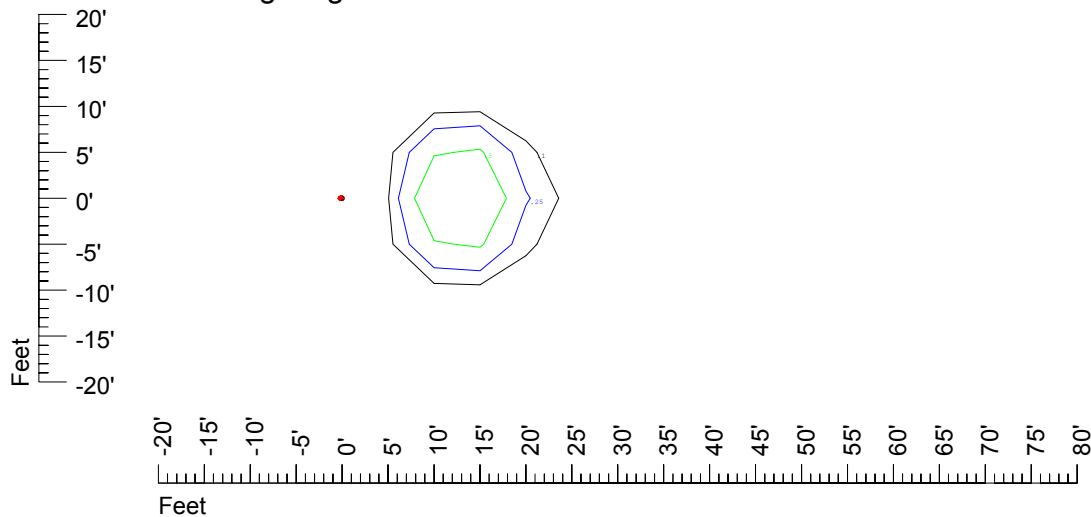

Mounting height 25' Tilt 30°

Mounting height 25' Tilt 45°