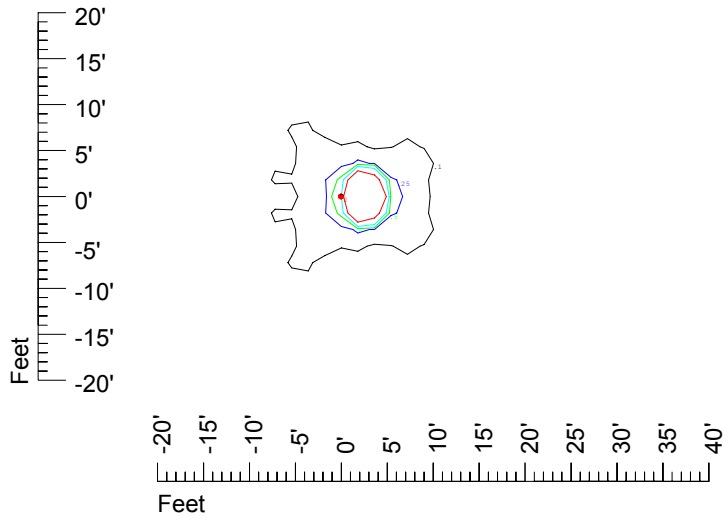

Isoline values — 0.1 fc — 0.25 fc — 0.5 fc — 1.0 fc — 2.0 fc

Mounting height 7' Tilt 0°

Mounting height 7' Tilt 30°

Mounting height 7' Tilt 15°

Mounting height 7' Tilt 45°

IES Photometric files C9274

Isoline template at 9' mounting height

Isoline values — 0.1 fc — 0.25 fc — 0.5 fc — 1.0 fc — 2.0 fc

Mounting height 9' Tilt 0°

Mounting height 9' Tilt 30°

Mounting height 9' Tilt 15°

Mounting height 9' Tilt 45°

IES Photometric files C9274

Isoline template at 11' mounting height

Isoline values — 0.1 fc — 0.25 fc — 0.5 fc — 1.0 fc — 2.0 fc

Mounting height 11' Tilt 0°

Mounting height 11' Tilt 30°

Mounting height 11' Tilt 15°

Mounting height 11' Tilt 45°

IES Photometric files C9274

Isoline template at 15' mounting height

Isoline values — 0.1 fc — 0.25 fc — 0.5 fc — 1.0 fc — 2.0 fc

Mounting height 15' Tilt 0°

Mounting height 15' Tilt 30°

Mounting height 15' Tilt 15°

Mounting height 15' Tilt 45°

IES Photometric files C9274

Isoline template at 20' mounting height