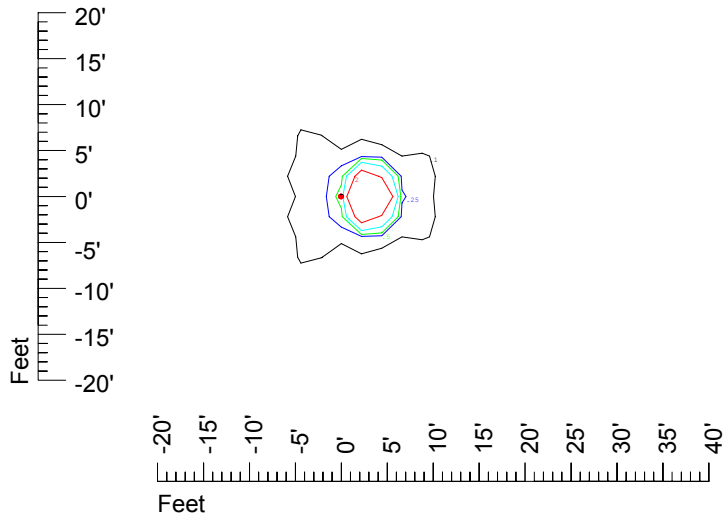

Isoline values — 0.1 fc — 0.25 fc — 0.5 fc — 1.0 fc — 2.0 fc

Mounting height 7' Tilt 0°

Mounting height 7' Tilt 30°

Mounting height 7' Tilt 15°

Mounting height 7' Tilt 45°

IES Photometric files C9274

Isoline template at 9' mounting height

Isoline values — 0.1 fc — 0.25 fc — 0.5 fc — 1.0 fc — 2.0 fc

Mounting height 9' Tilt 0°

Mounting height 9' Tilt 30°

Mounting height 9' Tilt 15°

Mounting height 9' Tilt 45°

IES Photometric files C9274

Isoline template at 11' mounting height

Isoline values — 0.1 fc — 0.25 fc — 0.5 fc — 1.0 fc — 2.0 fc

Mounting height 11' Tilt 0°

Mounting height 11' Tilt 30°

Mounting height 11' Tilt 15°

Mounting height 11' Tilt 45°

IES Photometric files C9274

Isoline template at 15' mounting height

Isoline values — 0.1 fc — 0.25 fc — 0.5 fc — 1.0 fc — 2.0 fc

Mounting height 15' Tilt 0°

Mounting height 15' Tilt 30°

Mounting height 15' Tilt 15°

Mounting height 15' Tilt 45°

IES Photometric files C9274

Isoline template at 20' mounting height