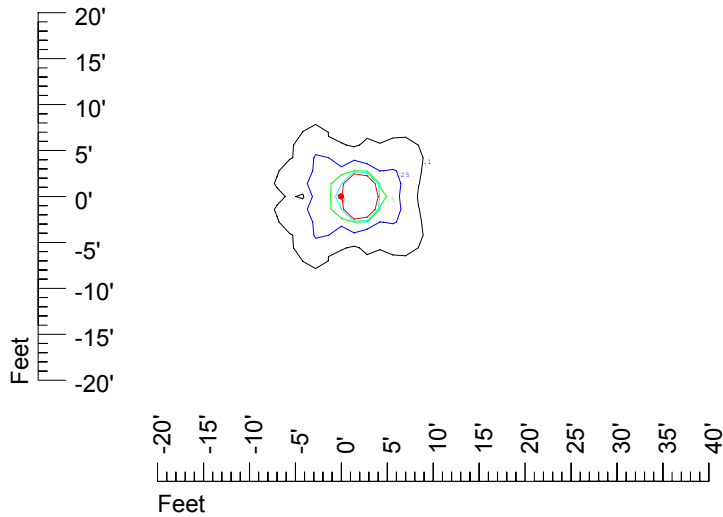

IES File: C9274

Lighting level in fc / Distance in feet

Vertical plan 0° to 180°
Horizontal plan 0°

— 2 fc — 1 fc — 0.5 fc — 0.25 fc — 0.1 fc

IES Photometric files C9274

Isoline template at 7' mounting height

Isoline values — 0.1 fc — 0.25 fc — 0.5 fc — 1.0 fc — 2.0 fc

Mounting height 7' Tilt 0°

Mounting height 7' Tilt 30°

Mounting height 7' Tilt 15°

Mounting height 7' Tilt 45°

IES Photometric files C9274

Isoline template at 9' mounting height

Isoline values — 0.1 fc — 0.25 fc — 0.5 fc — 1.0 fc — 2.0 fc

Mounting height 9' Tilt 0°

Mounting height 9' Tilt 30°

Mounting height 9' Tilt 15°

Mounting height 9' Tilt 45°

IES Photometric files C9274

Isoline template at 11' mounting height

Isoline values — 0.1 fc — 0.25 fc — 0.5 fc — 1.0 fc — 2.0 fc

Mounting height 11' Tilt 0°

Mounting height 11' Tilt 30°

Mounting height 11' Tilt 15°

Mounting height 11' Tilt 45°

IES Photometric files C9274

Isoline template at 15' mounting height