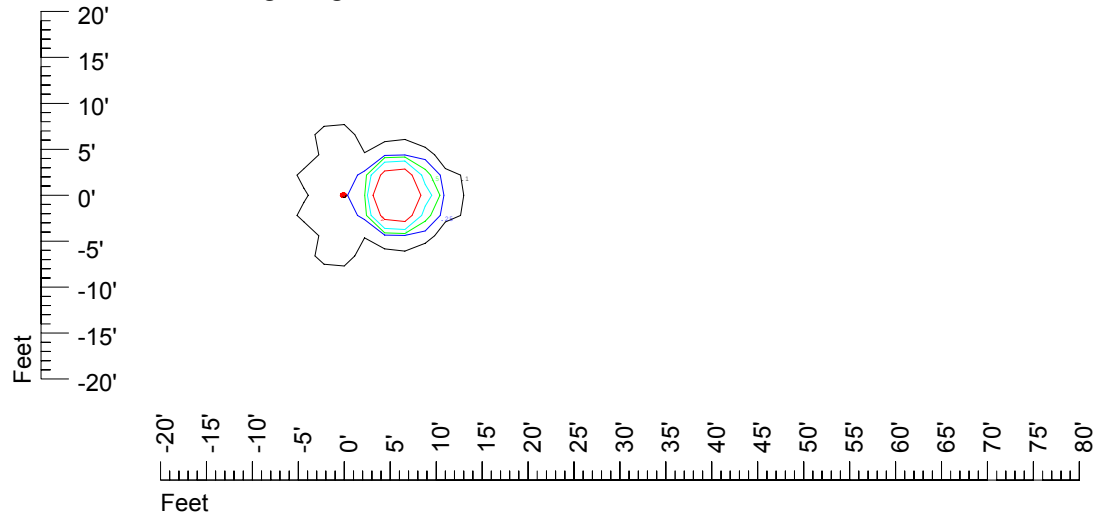

Isoline values — 0.1 fc — 0.25 fc — 0.5 fc — 1.0 fc — 2.0 fc

Mounting height 7' Tilt 0°

Mounting height 7' Tilt 30°

Mounting height 7' Tilt 15°

Mounting height 7' Tilt 45°

IES Photometric files C9274

Isoline template at 9' mounting height

Isoline values — 0.1 fc — 0.25 fc — 0.5 fc — 1.0 fc — 2.0 fc

Mounting height 9' Tilt 0°

Mounting height 9' Tilt 30°

Mounting height 9' Tilt 15°

Mounting height 9' Tilt 45°

IES Photometric files C9274

Isoline template at 11' mounting height

Isoline values — 0.1 fc — 0.25 fc — 0.5 fc — 1.0 fc — 2.0 fc

Mounting height 11' Tilt 0°

Mounting height 11' Tilt 30°

Mounting height 11' Tilt 15°

Mounting height 11' Tilt 45°

IES Photometric files C9274

Isoline template at 15' mounting height