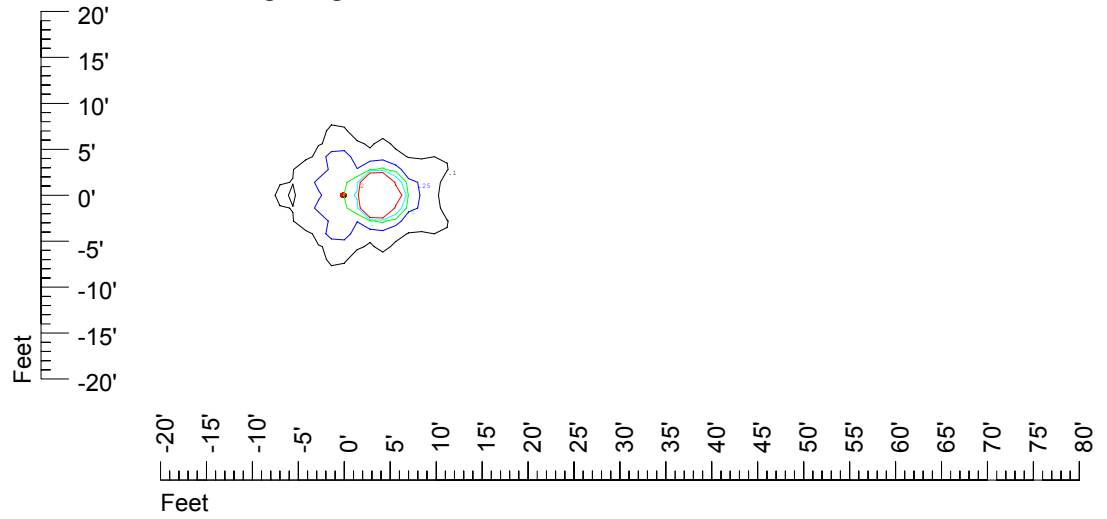

IES File: C9274

Lighting level in fc / Distance in feet

Vertical plan 0° to 180°
Horizontal plan 0°

— 2 fc — 1 fc — 0.5 fc — 0.25 fc — 0.1 fc

IES Photometric files C9274

Isoline template at 7' mounting height

Isoline values — 0.1 fc — 0.25 fc — 0.5 fc — 1.0 fc — 2.0 fc

Mounting height 7' Tilt 0°

Mounting height 7' Tilt 30°

Mounting height 7' Tilt 15°

Mounting height 7' Tilt 45°

IES Photometric files C9274

Isoline template at 9' mounting height

Isoline values — 0.1 fc — 0.25 fc — 0.5 fc — 1.0 fc — 2.0 fc

Mounting height 9' Tilt 0°

Mounting height 9' Tilt 30°

Mounting height 9' Tilt 15°

Mounting height 9' Tilt 45°

IES Photometric files C9274

Isoline template at 11' mounting height