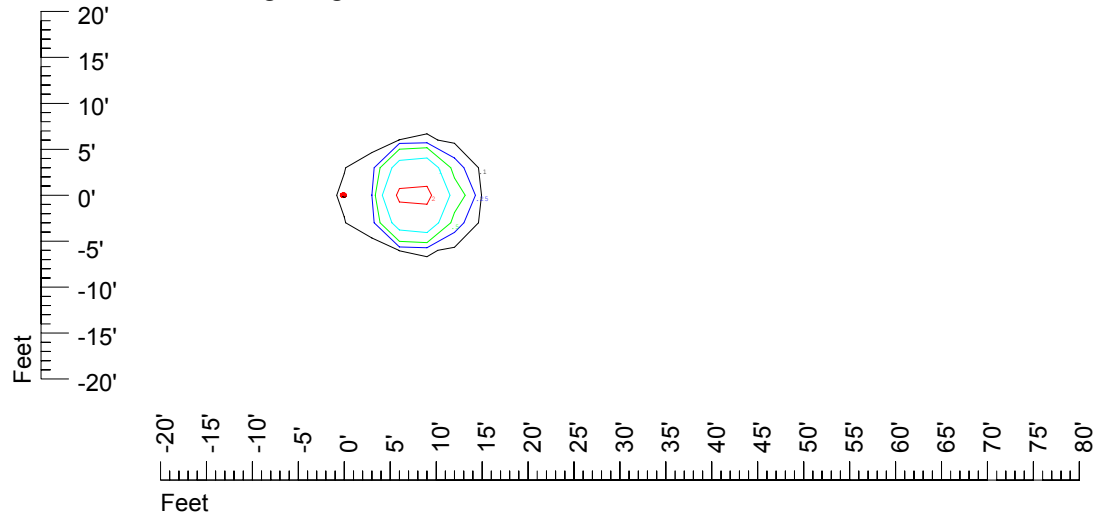

Isoline values — 0.1 fc — 0.25 fc — 0.5 fc — 1.0 fc — 2.0 fc

Mounting height 9' Tilt 0°

Mounting height 9' Tilt 30°

Mounting height 9' Tilt 15°

Mounting height 9' Tilt 45°

IES Photometric files C9274

Isoline template at 11' mounting height

Isoline values — 0.1 fc — 0.25 fc — 0.5 fc — 1.0 fc — 2.0 fc

Mounting height 11' Tilt 0°

Mounting height 11' Tilt 30°

Mounting height 11' Tilt 15°

Mounting height 11' Tilt 45°

IES Photometric files C9274

Isoline template at 15' mounting height

Isoline values — 0.1 fc — 0.25 fc — 0.5 fc — 1.0 fc — 2.0 fc

Mounting height 15' Tilt 0°

Mounting height 15' Tilt 30°

Mounting height 15' Tilt 15°

Mounting height 15' Tilt 45°

IES Photometric files C9274

Isoline template at 20' mounting height