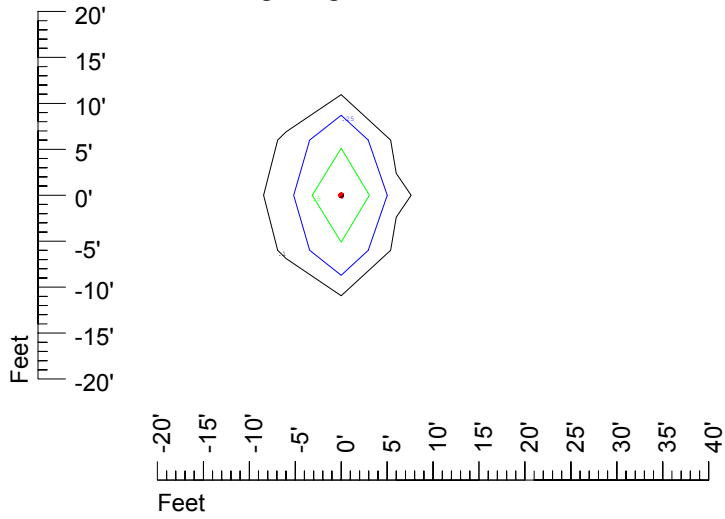

Isoline values — 0.1 fc — 0.25 fc — 0.5 fc — 1.0 fc — 2.0 fc

Mounting height 15' Tilt 0°

Mounting height 15' Tilt 30°

Mounting height 15' Tilt 15°

Mounting height 15' Tilt 45°

IES Photometric files C9274

Isoline template at 20' mounting height

Isoline values — 0.1 fc — 0.25 fc — 0.5 fc — 1.0 fc — 2.0 fc

Mounting height 20' Tilt 0°

Mounting height 20' Tilt 30°

Mounting height 20' Tilt 15°

Mounting height 20' Tilt 45°

IES Photometric files C9274

Isoline template at 25' mounting height

Isoline values — 0.1 fc — 0.25 fc — 0.5 fc — 1.0 fc — 2.0 fc

Mounting height 25' Tilt 0°

Mounting height 25' Tilt 30°

Mounting height 25' Tilt 15°

Mounting height 25' Tilt 45°

IES Photometric files C9274

Isoline template at 30' mounting height

Isoline values — 0.1 fc — 0.25 fc — 0.5 fc — 1.0 fc — 2.0 fc

Mounting height 30' Tilt 0°

Mounting height 30' Tilt 30°

Mounting height 30' Tilt 15°

Mounting height 30' Tilt 45°