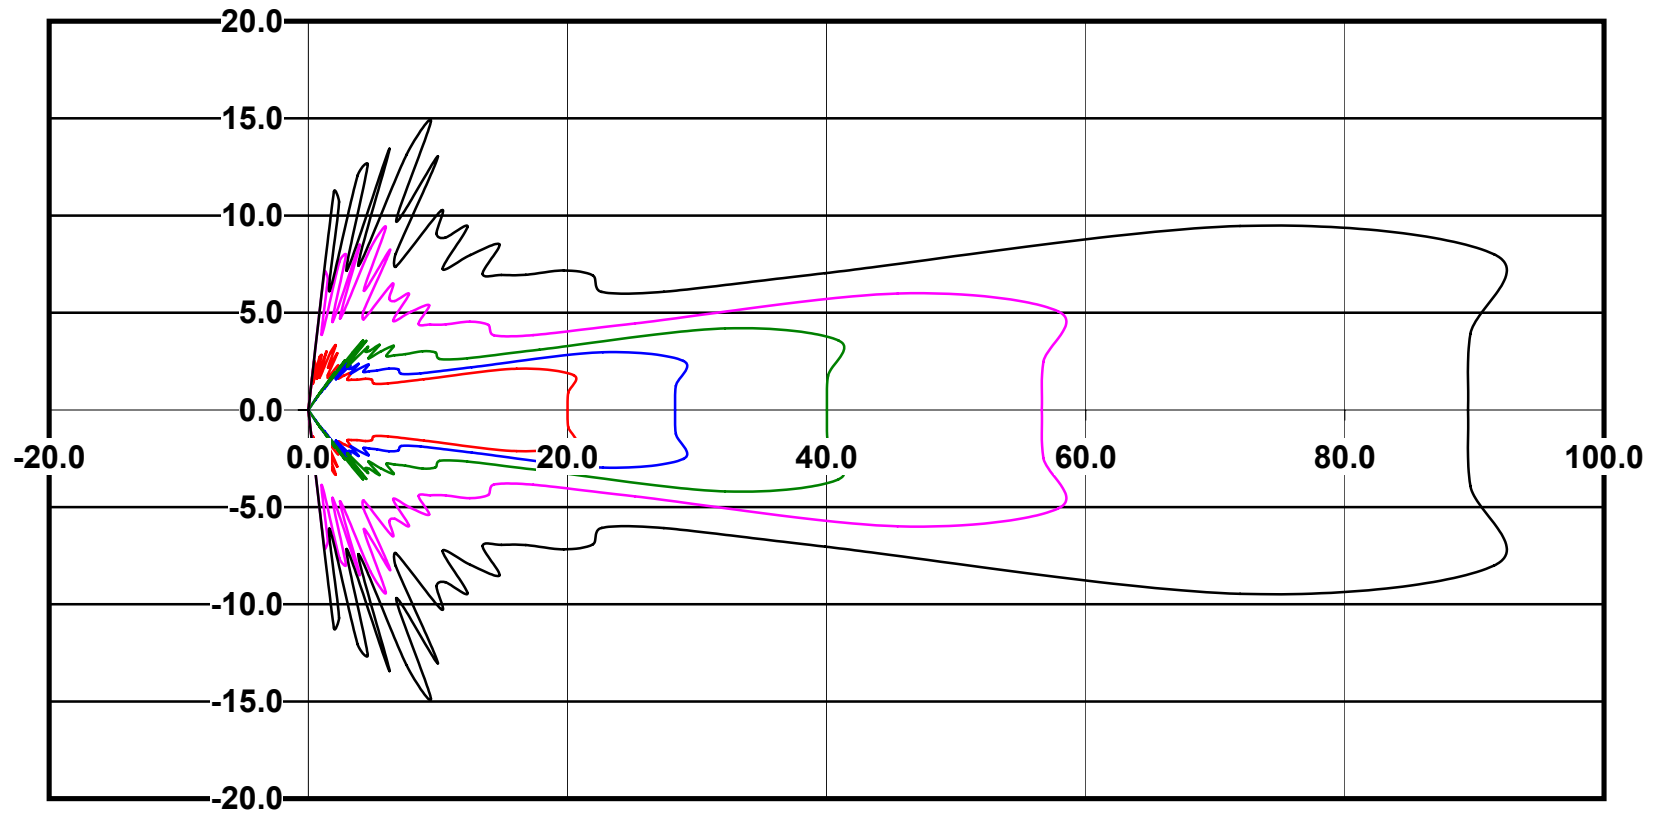

IES File: C9274

Lighting level in fc / Distance in feet

Vertical plan 0° to 180°
Horizontal plan 0°

— 2 fc — 1 fc — 0.5 fc — 0.25 fc — 0.1 fc

IES Photometric files C9274

Isoline template at 7' mounting height

Isoline values — 0.1 fc — 0.25 fc — 0.5 fc — 1.0 fc — 2.0 fc

Mounting height 7' Tilt 0°

Mounting height 7' Tilt 30°

Mounting height 7' Tilt 15°

Mounting height 7' Tilt 45°

IES Photometric files C9274

Isoline template at 9' mounting height

Isoline values — 0.1 fc — 0.25 fc — 0.5 fc — 1.0 fc — 2.0 fc

Mounting height 9' Tilt 0°

Mounting height 9' Tilt 30°

Mounting height 9' Tilt 15°

Mounting height 9' Tilt 45°

IES Photometric files C9274

Isoline template at 11' mounting height

Isoline values — 0.1 fc — 0.25 fc — 0.5 fc — 1.0 fc — 2.0 fc

Mounting height 11' Tilt 0°

Mounting height 11' Tilt 30°

Mounting height 11' Tilt 15°

Mounting height 11' Tilt 45°

IES Photometric files C9274

Isoline template at 15' mounting height