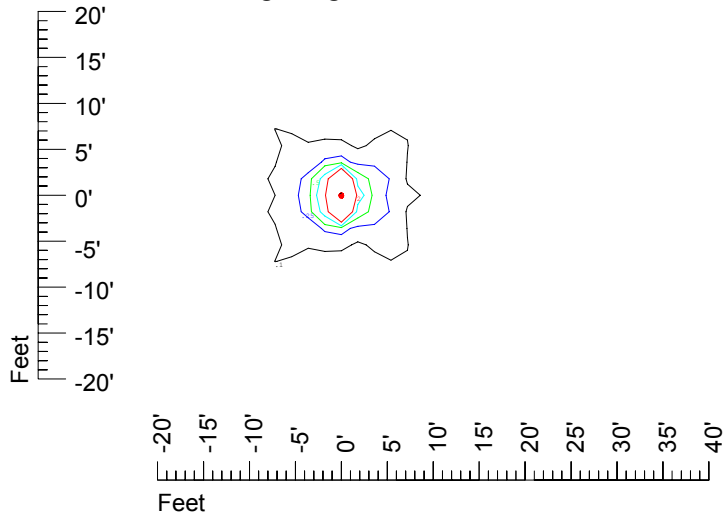

IES File: C9274

Lighting level in fc / Distance in feet

Vertical plan 0° to 180°
Horizontal plan 0°

— 2 fc — 1 fc — 0.5 fc — 0.25 fc — 0.1 fc

IES Photometric files C9274

Isoline template at 7' mounting height

Isoline values — 0.1 fc — 0.25 fc — 0.5 fc — 1.0 fc — 2.0 fc

Mounting height 7' Tilt 0°

Mounting height 7' Tilt 30°

Mounting height 7' Tilt 15°

Mounting height 7' Tilt 45°

IES Photometric files C9274

Isoline template at 9' mounting height

Isoline values — 0.1 fc — 0.25 fc — 0.5 fc — 1.0 fc — 2.0 fc

Mounting height 9' Tilt 0°

Mounting height 9' Tilt 30°

Mounting height 9' Tilt 15°

Mounting height 9' Tilt 45°

IES Photometric files C9274

Isoline template at 11' mounting height

Isoline values — 0.1 fc — 0.25 fc — 0.5 fc — 1.0 fc — 2.0 fc

Mounting height 11' Tilt 0°

Mounting height 11' Tilt 30°

Mounting height 11' Tilt 15°

Mounting height 11' Tilt 45°

IES Photometric files C9274

Isoline template at 15' mounting height