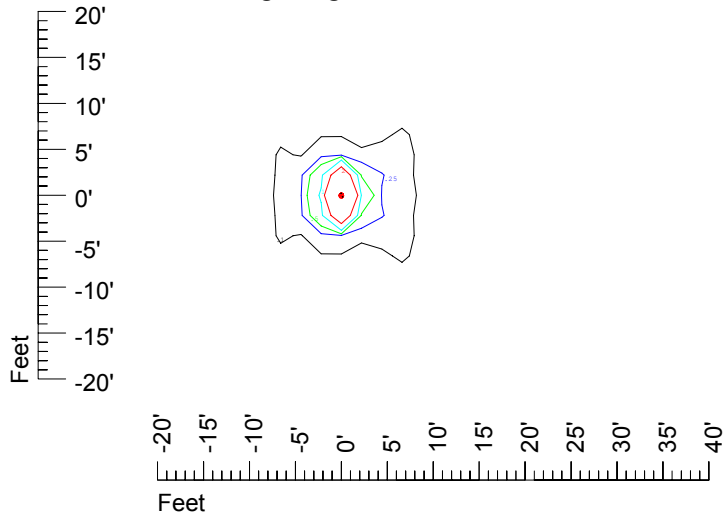

Isoline values — 0.1 fc — 0.25 fc — 0.5 fc — 1.0 fc — 2.0 fc

Mounting height 7' Tilt 0°

Mounting height 7' Tilt 30°

Mounting height 7' Tilt 15°

Mounting height 7' Tilt 45°

IES Photometric files C9274

Isoline template at 9' mounting height

Isoline values — 0.1 fc — 0.25 fc — 0.5 fc — 1.0 fc — 2.0 fc

Mounting height 9' Tilt 0°

Mounting height 9' Tilt 30°

Mounting height 9' Tilt 15°

Mounting height 9' Tilt 45°

IES Photometric files C9274

Isoline template at 11' mounting height

Isoline values — 0.1 fc — 0.25 fc — 0.5 fc — 1.0 fc — 2.0 fc

Mounting height 11' Tilt 0°

Mounting height 11' Tilt 30°

Mounting height 11' Tilt 15°

Mounting height 11' Tilt 45°

IES Photometric files C9274

Isoline template at 15' mounting height