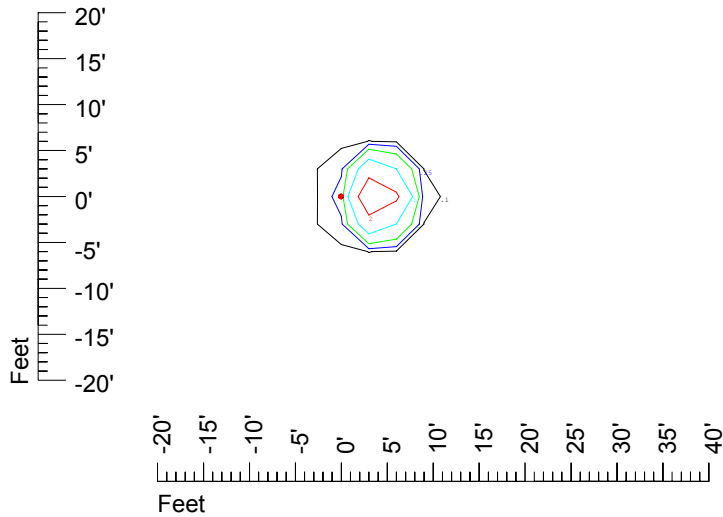

Isoline values — 0.1 fc — 0.25 fc — 0.5 fc — 1.0 fc — 2.0 fc

Mounting height 7' Tilt 0°

Mounting height 7' Tilt 30°

Mounting height 7' Tilt 15°

Mounting height 7' Tilt 45°

IES Photometric files C9274

Isoline template at 9' mounting height

Isoline values — 0.1 fc — 0.25 fc — 0.5 fc — 1.0 fc — 2.0 fc

Mounting height 11' Tilt 0°

Mounting height 11' Tilt 30°

Mounting height 11' Tilt 15°

Mounting height 11' Tilt 45°

IES Photometric files C9274

Isoline template at 15' mounting height

Isoline values — 0.1 fc — 0.25 fc — 0.5 fc — 1.0 fc — 2.0 fc

Mounting height 15' Tilt 0°

Mounting height 15' Tilt 30°

Mounting height 15' Tilt 15°

Mounting height 15' Tilt 45°

IES Photometric files C9274

Isoline template at 20' mounting height

Isoline values — 0.1 fc — 0.25 fc — 0.5 fc — 1.0 fc — 2.0 fc

Mounting height 20' Tilt 0°

Mounting height 20' Tilt 30°

Mounting height 20' Tilt 15°

Mounting height 20' Tilt 45°

IES Photometric files C9274

Isoline template at 25' mounting height