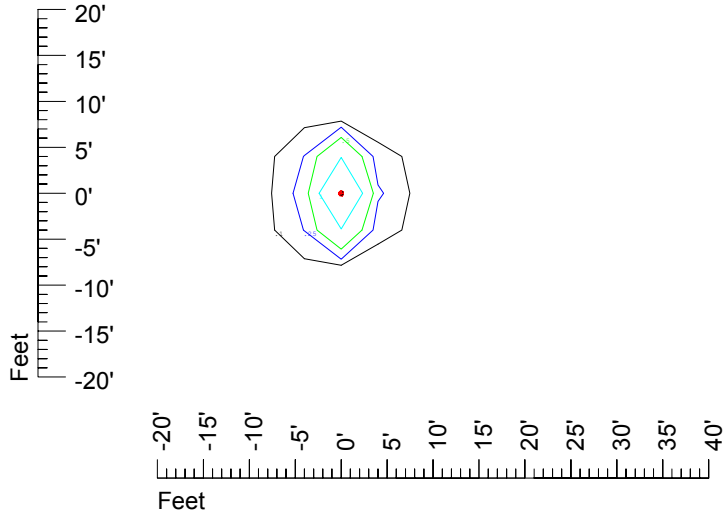

Isoline values — 0.1 fc — 0.25 fc — 0.5 fc — 1.0 fc — 2.0 fc

Mounting height 7' Tilt 0°

Mounting height 7' Tilt 30°

Mounting height 7' Tilt 15°

Mounting height 7' Tilt 45°

IES Photometric files C9274

Isoline template at 9' mounting height

Isoline values — 0.1 fc — 0.25 fc — 0.5 fc — 1.0 fc — 2.0 fc

Mounting height 11' Tilt 0°

Mounting height 11' Tilt 30°

Mounting height 11' Tilt 15°

Mounting height 11' Tilt 45°

IES Photometric files C9274

Isoline template at 15' mounting height

Isoline values — 0.1 fc — 0.25 fc — 0.5 fc — 1.0 fc — 2.0 fc

Mounting height 15' Tilt 0°

Mounting height 15' Tilt 30°

Mounting height 15' Tilt 15°

Mounting height 15' Tilt 45°

IES Photometric files C9274

Isoline template at 20' mounting height

Isoline values — 0.1 fc — 0.25 fc — 0.5 fc — 1.0 fc — 2.0 fc

Mounting height 20' Tilt 0°

Mounting height 20' Tilt 30°

Mounting height 20' Tilt 15°

Mounting height 20' Tilt 45°

IES Photometric files C9274

Isoline template at 25' mounting height