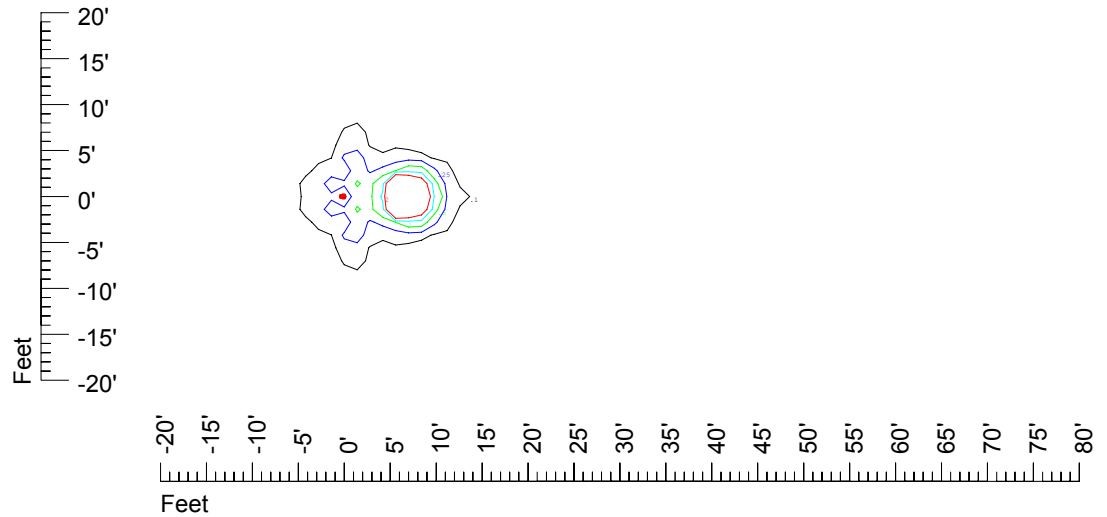

Isoline values — 0.1 fc — 0.25 fc — 0.5 fc — 1.0 fc — 2.0 fc

Mounting height 7' Tilt 0°

Mounting height 7' Tilt 30°

Mounting height 7' Tilt 15°

Mounting height 7' Tilt 45°

IES Photometric files C9274

Isoline template at 9' mounting height

Isoline values — 0.1 fc — 0.25 fc — 0.5 fc — 1.0 fc — 2.0 fc

Mounting height 9' Tilt 0°

Mounting height 9' Tilt 30°

Mounting height 9' Tilt 15°

Mounting height 9' Tilt 45°

IES Photometric files C9274

Isoline template at 11' mounting height