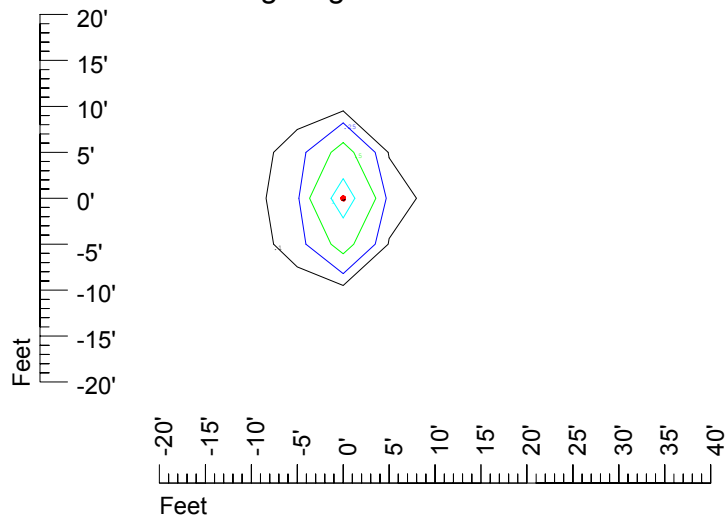

Isoline values — 0.1 fc — 0.25 fc — 0.5 fc — 1.0 fc — 2.0 fc

Mounting height 11' Tilt 0°

Mounting height 11' Tilt 30°

Mounting height 11' Tilt 15°

Mounting height 11' Tilt 45°

IES Photometric files C9274

Isoline template at 15' mounting height

Isoline values — 0.1 fc — 0.25 fc — 0.5 fc — 1.0 fc — 2.0 fc

Mounting height 15' Tilt 0°

Mounting height 15' Tilt 30°

Mounting height 15' Tilt 15°

Mounting height 15' Tilt 45°

IES Photometric files C9274

Isoline template at 20' mounting height

Isoline values — 0.1 fc — 0.25 fc — 0.5 fc — 1.0 fc — 2.0 fc

Mounting height 20' Tilt 0°

Mounting height 20' Tilt 30°

Mounting height 20' Tilt 15°

Mounting height 20' Tilt 45°

IES Photometric files C9274

Isoline template at 25' mounting height

Isoline values — 0.1 fc — 0.25 fc — 0.5 fc — 1.0 fc — 2.0 fc

Mounting height 25' Tilt 0°

Mounting height 25' Tilt 30°

Mounting height 25' Tilt 15°

Mounting height 25' Tilt 45°

IES Photometric files C9274

Isoline template at 30' mounting height