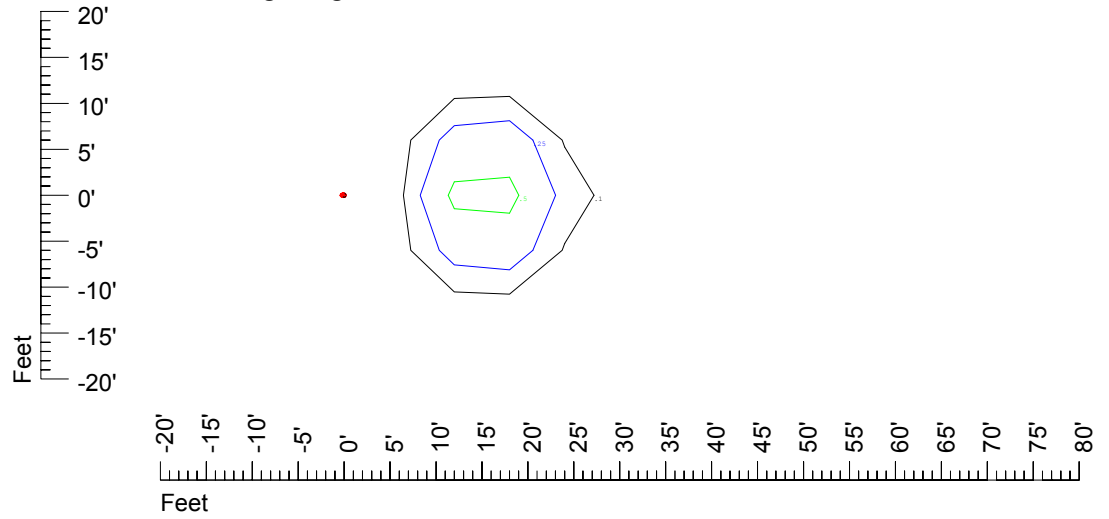

Isoline values — 0.1 fc — 0.25 fc — 0.5 fc — 1.0 fc — 2.0 fc

Mounting height 20' Tilt 0°

Mounting height 20' Tilt 30°

Mounting height 20' Tilt 15°

Mounting height 20' Tilt 45°

IES Photometric files C9274

Isoline template at 25' mounting height

Isoline values — 0.1 fc — 0.25 fc — 0.5 fc — 1.0 fc — 2.0 fc

Mounting height 25' Tilt 0°

Mounting height 25' Tilt 30°

Mounting height 25' Tilt 15°

Mounting height 25' Tilt 45°

IES Photometric files C9274

Isoline template at 30' mounting height

Isoline values — 0.1 fc — 0.25 fc — 0.5 fc — 1.0 fc — 2.0 fc

Mounting height 30' Tilt 0°

Mounting height 30' Tilt 30°

Mounting height 30' Tilt 15°

Mounting height 30' Tilt 45°