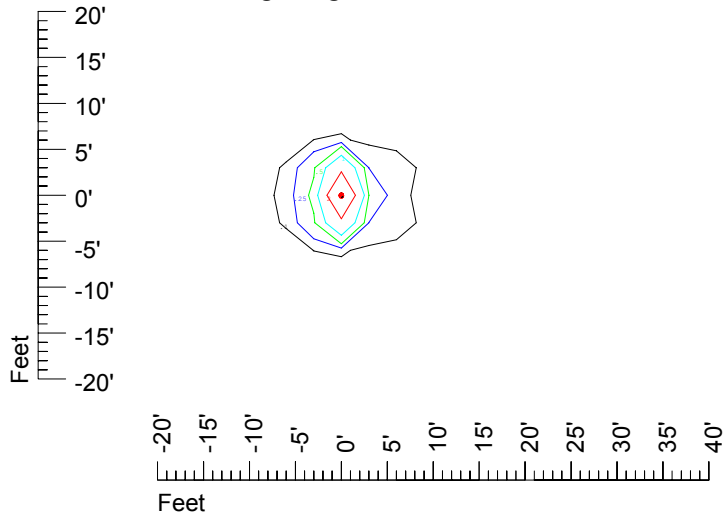

Isoline values — 0.1 fc — 0.25 fc — 0.5 fc — 1.0 fc — 2.0 fc

Mounting height 7' Tilt 0°

Mounting height 7' Tilt 30°

Mounting height 7' Tilt 15°

Mounting height 7' Tilt 45°

IES Photometric files C9274

Isoline template at 9' mounting height

Isoline values — 0.1 fc — 0.25 fc — 0.5 fc — 1.0 fc — 2.0 fc

Mounting height 9' Tilt 0°

Mounting height 9' Tilt 30°

Mounting height 9' Tilt 15°

Mounting height 9' Tilt 45°

IES Photometric files C9274

Isoline template at 11' mounting height

Isoline values — 0.1 fc — 0.25 fc — 0.5 fc — 1.0 fc — 2.0 fc

Mounting height 11' Tilt 0°

Mounting height 11' Tilt 30°

Mounting height 11' Tilt 15°

Mounting height 11' Tilt 45°

IES Photometric files C9274

Isoline template at 15' mounting height

Isoline values — 0.1 fc — 0.25 fc — 0.5 fc — 1.0 fc — 2.0 fc

Mounting height 15' Tilt 0°

Mounting height 15' Tilt 30°

Mounting height 15' Tilt 15°

Mounting height 15' Tilt 45°

IES Photometric files C9274

Isoline template at 20' mounting height