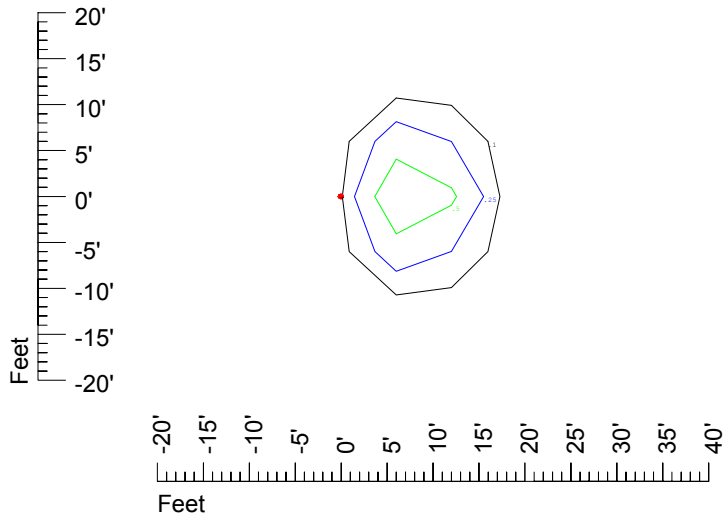

Isoline values — 0.1 fc — 0.25 fc — 0.5 fc — 1.0 fc — 2.0 fc

Mounting height 15' Tilt 0°

Mounting height 15' Tilt 30°

Mounting height 15' Tilt 15°

Mounting height 15' Tilt 45°

IES Photometric files C9274

Isoline template at 20' mounting height

Isoline values — 0.1 fc — 0.25 fc — 0.5 fc — 1.0 fc — 2.0 fc

Mounting height 20' Tilt 0°

Mounting height 20' Tilt 30°

Mounting height 20' Tilt 15°

Mounting height 20' Tilt 45°

IES Photometric files C9274

Isoline template at 25' mounting height

Isoline values — 0.1 fc — 0.25 fc — 0.5 fc — 1.0 fc — 2.0 fc

Mounting height 25' Tilt 0°

Mounting height 25' Tilt 30°

Mounting height 25' Tilt 15°

Mounting height 25' Tilt 45°

IES Photometric files C9274

Isoline template at 30' mounting height

Isoline values — 0.1 fc — 0.25 fc — 0.5 fc — 1.0 fc — 2.0 fc

Mounting height 30' Tilt 0°

Mounting height 30' Tilt 30°

Mounting height 30' Tilt 15°

Mounting height 30' Tilt 45°