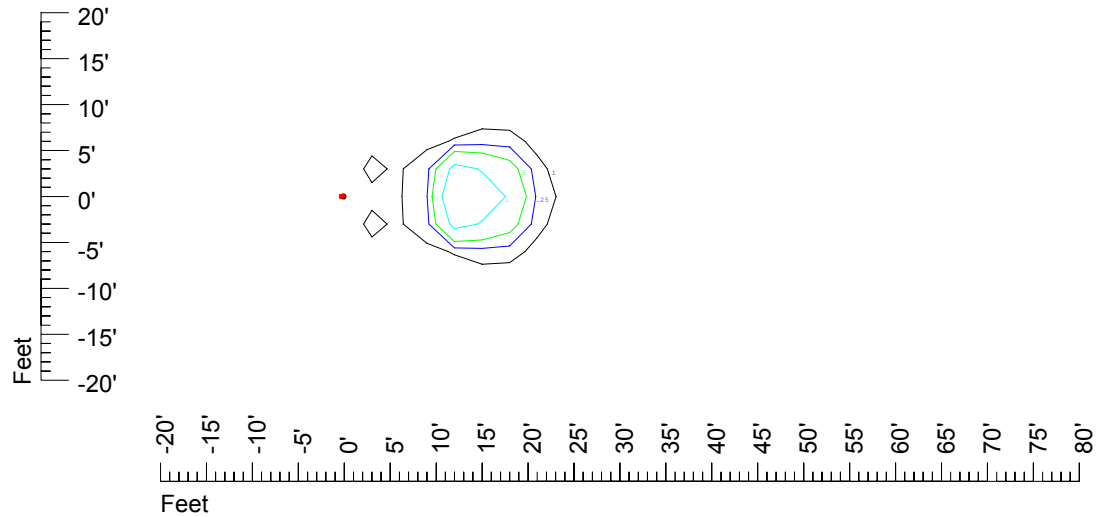

Isoline values — 0.1 fc — 0.25 fc — 0.5 fc — 1.0 fc — 2.0 fc

Mounting height 11' Tilt 0°

Mounting height 11' Tilt 30°

Mounting height 11' Tilt 15°

Mounting height 11' Tilt 45°

IES Photometric files C9274

Isoline template at 15' mounting height

Isoline values — 0.1 fc — 0.25 fc — 0.5 fc — 1.0 fc — 2.0 fc

Mounting height 15' Tilt 0°

Mounting height 15' Tilt 30°

Mounting height 15' Tilt 15°

Mounting height 15' Tilt 45°

IES Photometric files C9274

Isoline template at 20' mounting height

Isoline values — 0.1 fc — 0.25 fc — 0.5 fc — 1.0 fc — 2.0 fc

Mounting height 20' Tilt 0°

Mounting height 20' Tilt 30°

Mounting height 20' Tilt 15°

Mounting height 20' Tilt 45°

IES Photometric files C9274

Isoline template at 25' mounting height