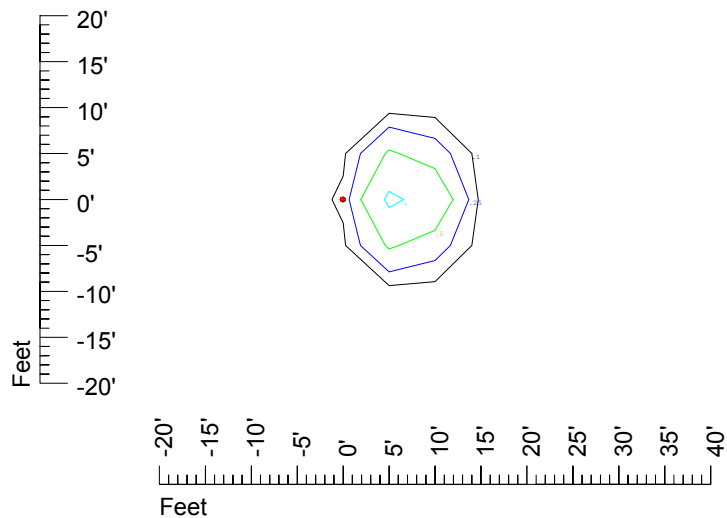

Isoline values — 0.1 fc — 0.25 fc — 0.5 fc — 1.0 fc — 2.0 fc

Mounting height 11' Tilt 0°

Mounting height 11' Tilt 30°

Mounting height 11' Tilt 15°

Mounting height 11' Tilt 45°

IES Photometric files C9274

Isoline template at 15' mounting height

Isoline values — 0.1 fc — 0.25 fc — 0.5 fc — 1.0 fc — 2.0 fc

Mounting height 15' Tilt 0°

Mounting height 15' Tilt 30°

Mounting height 15' Tilt 15°

Mounting height 15' Tilt 45°

IES Photometric files C9274

Isoline template at 20' mounting height

Isoline values — 0.1 fc — 0.25 fc — 0.5 fc — 1.0 fc — 2.0 fc

Mounting height 20' Tilt 0°

Mounting height 20' Tilt 30°

Mounting height 20' Tilt 15°

Mounting height 20' Tilt 45°

IES Photometric files C9274

Isoline template at 25' mounting height

Isoline values — 0.1 fc — 0.25 fc — 0.5 fc — 1.0 fc — 2.0 fc

Mounting height 25' Tilt 0°

Mounting height 25' Tilt 30°

Mounting height 25' Tilt 15°

Mounting height 25' Tilt 45°

IES Photometric files C9274

Isoline template at 30' mounting height