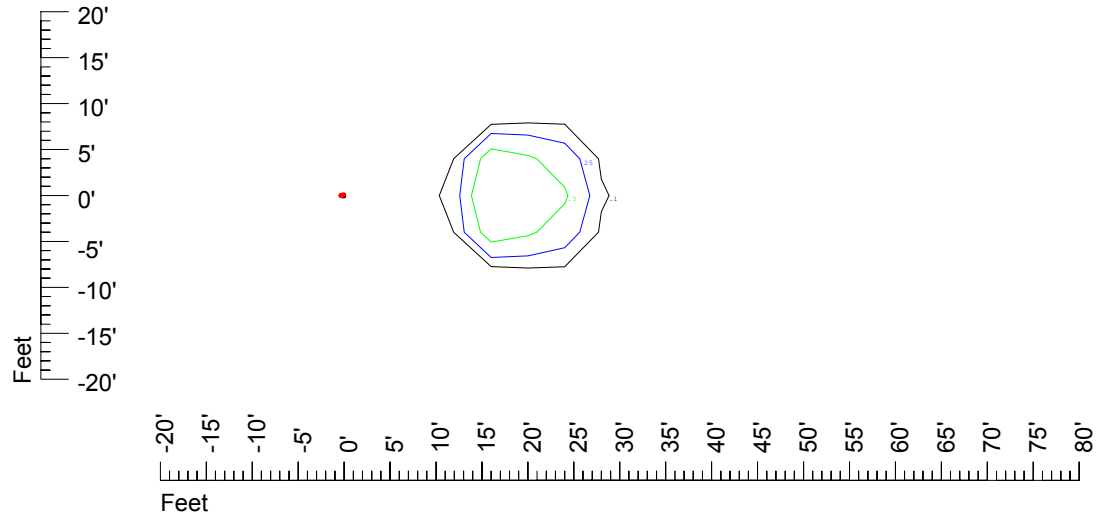

Isoline values — 0.1 fc — 0.25 fc — 0.5 fc — 1.0 fc — 2.0 fc

Mounting height 15' Tilt 0°

Mounting height 15' Tilt 30°

Mounting height 15' Tilt 15°

Mounting height 15' Tilt 45°

IES Photometric files C9274

Isoline template at 20' mounting height

Isoline values — 0.1 fc — 0.25 fc — 0.5 fc — 1.0 fc — 2.0 fc

Mounting height 20' Tilt 0°

Mounting height 20' Tilt 30°

Mounting height 20' Tilt 15°

Mounting height 20' Tilt 45°

IES Photometric files C9274

Isoline template at 25' mounting height

Isoline values — 0.1 fc — 0.25 fc — 0.5 fc — 1.0 fc — 2.0 fc

Mounting height 25' Tilt 0°

Mounting height 25' Tilt 30°

Mounting height 25' Tilt 15°

Mounting height 25' Tilt 45°

IES Photometric files C9274

Isoline template at 30' mounting height