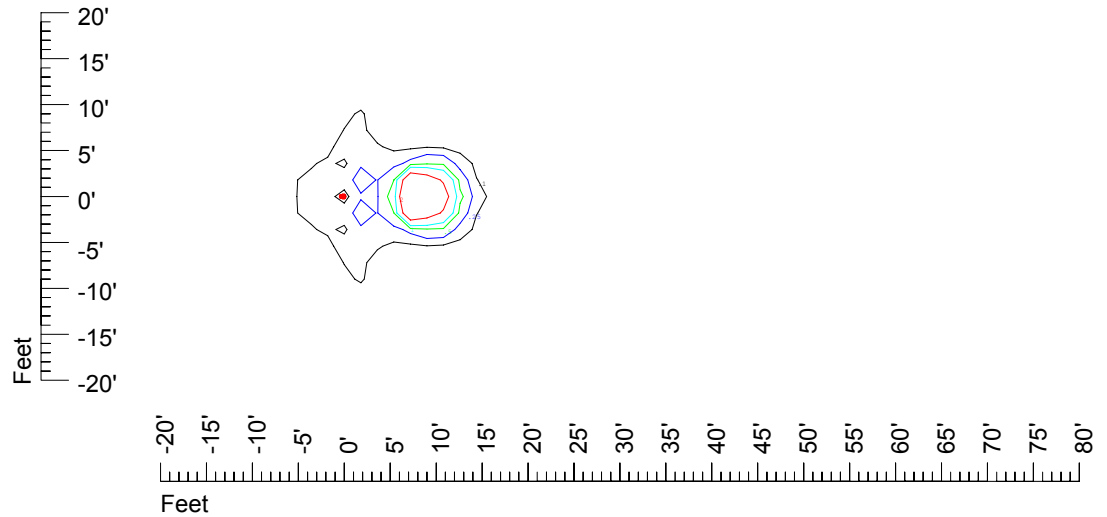

Isoline values — 0.1 fc — 0.25 fc — 0.5 fc — 1.0 fc — 2.0 fc

Mounting height 7' Tilt 0°

Mounting height 7' Tilt 30°

Mounting height 7' Tilt 15°

Mounting height 7' Tilt 45°

IES Photometric files C9274

Isoline template at 9' mounting height

Isoline values — 0.1 fc — 0.25 fc — 0.5 fc — 1.0 fc — 2.0 fc

Mounting height 9' Tilt 0°

Mounting height 9' Tilt 30°

Mounting height 9' Tilt 15°

Mounting height 9' Tilt 45°

IES Photometric files C9274

Isoline template at 11' mounting height

Isoline values — 0.1 fc — 0.25 fc — 0.5 fc — 1.0 fc — 2.0 fc

Mounting height 11' Tilt 0°

Mounting height 11' Tilt 30°

Mounting height 11' Tilt 15°

Mounting height 11' Tilt 45°

IES Photometric files C9274

Isoline template at 15' mounting height