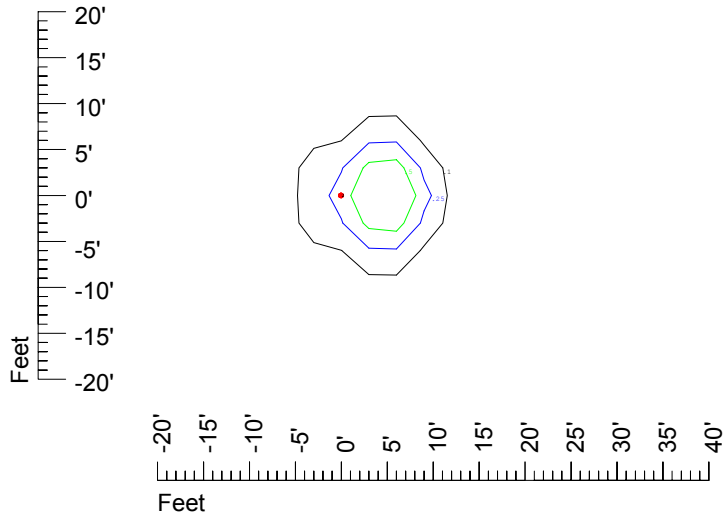

## Isoline template at 7' mounting height

Isoline values — 0.1 fc — 0.25 fc — 0.5 fc — 1.0 fc — 2.0 fc

Mounting height 7' Tilt 0°

Mounting height 7' Tilt 30°

Mounting height 7' Tilt 15°

Mounting height 7' Tilt 45°

## Isoline template at 11' mounting height

Isoline values — 0.1 fc — 0.25 fc — 0.5 fc — 1.0 fc — 2.0 fc

Mounting height 11' Tilt 0°

Mounting height 11' Tilt 30°

Mounting height 11' Tilt 15°

Mounting height 11' Tilt 45°

## Isoline template at 15' mounting height

Isoline values — 0.1 fc — 0.25 fc — 0.5 fc — 1.0 fc — 2.0 fc

Mounting height 15' Tilt 0°

Mounting height 15' Tilt 30°

Mounting height 15' Tilt 15°

Mounting height 15' Tilt 45°

## Isoline template at 20' mounting height

Isoline values — 0.1 fc — 0.25 fc — 0.5 fc — 1.0 fc — 2.0 fc

Mounting height 20' Tilt 0°

Mounting height 20' Tilt 30°

Mounting height 20' Tilt 15°

Mounting height 20' Tilt 45°