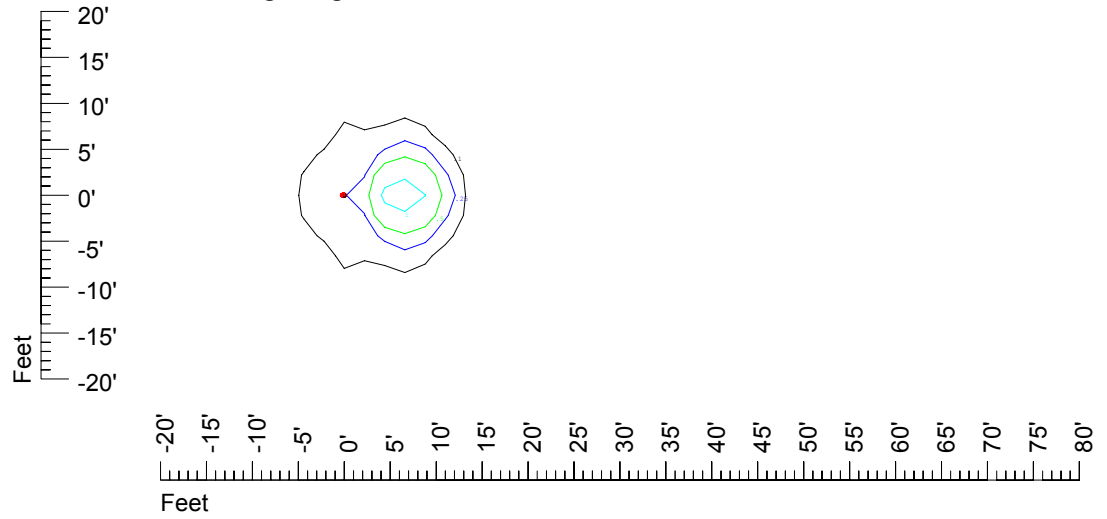

## Isoline template at 11' mounting height

Isoline values — 0.1 fc — 0.25 fc — 0.5 fc — 1.0 fc — 2.0 fc

Mounting height 11' Tilt 0°

Mounting height 11' Tilt 30°

Mounting height 11' Tilt 15°

Mounting height 11' Tilt 45°