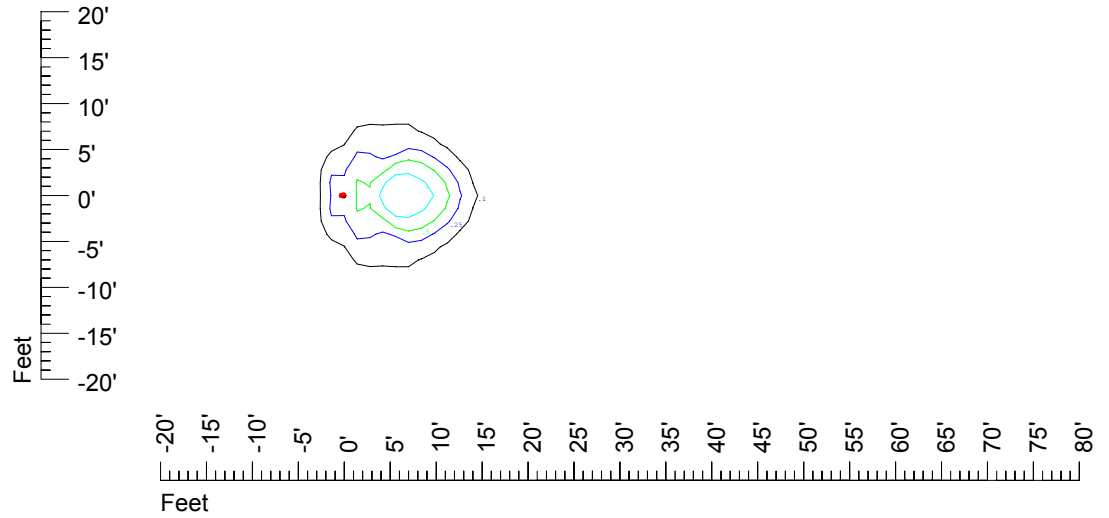

## Isoline template at 7' mounting height

Isoline values — 0.1 fc — 0.25 fc — 0.5 fc — 1.0 fc — 2.0 fc

Mounting height 7' Tilt 0°

Mounting height 7' Tilt 30°

Mounting height 7' Tilt 15°

Mounting height 7' Tilt 45°