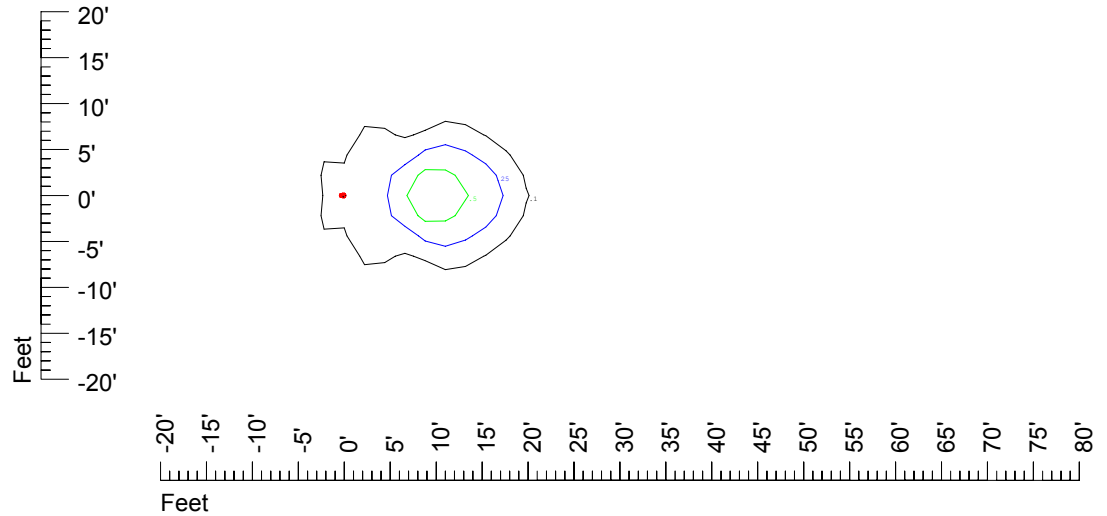

## Isoline template at 11' mounting height

Isoline values — 0.1 fc — 0.25 fc — 0.5 fc — 1.0 fc — 2.0 fc

Mounting height 11' Tilt 0°

Mounting height 11' Tilt 30°

Mounting height 11' Tilt 15°

Mounting height 11' Tilt 45°