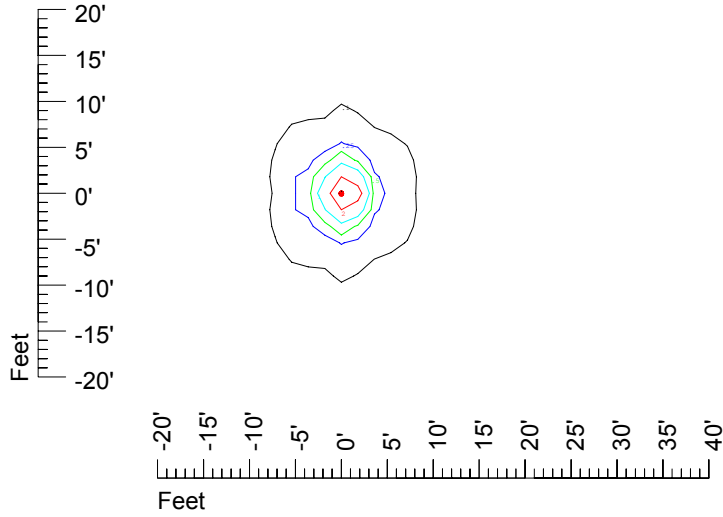

Mounting height 9' Tilt 15°

Isoline values — 0.1 fc — 0.25 fc — 0.5 fc — 1.0 fc — 2.0 fc

Mounting height 9' Tilt 0°