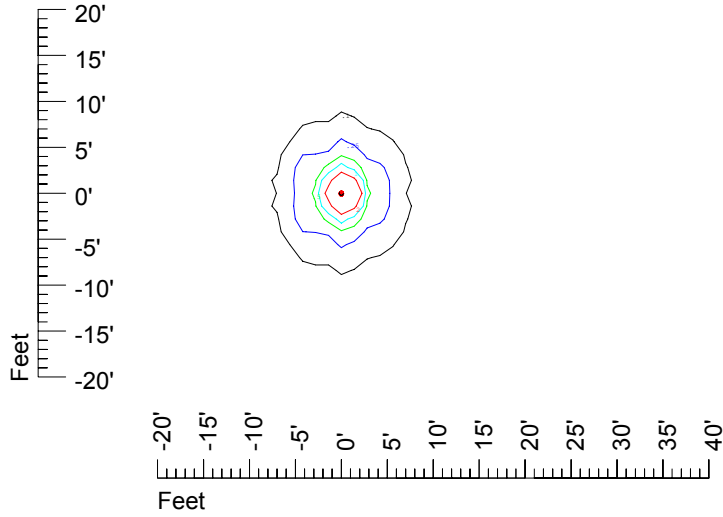

**IES File: C9271**

**Lighting level in fc / Distance in feet**

Vertical plan 0° to 180°  
Horizontal plan 0°

— 2 fc — 1 fc — 0.5 fc — 0.25 fc — 0.1 fc

## Isoline template at 7' mounting height

Isoline values — 0.1 fc — 0.25 fc — 0.5 fc — 1.0 fc — 2.0 fc

Mounting height 7' Tilt 0°

Mounting height 7' Tilt 30°

Mounting height 7' Tilt 15°

Mounting height 7' Tilt 45°

## Isoline template at 20' mounting height

Isoline values — 0.1 fc — 0.25 fc — 0.5 fc — 1.0 fc — 2.0 fc

Mounting height 20' Tilt 0°

Mounting height 20' Tilt 30°

Mounting height 20' Tilt 15°

Mounting height 20' Tilt 45°