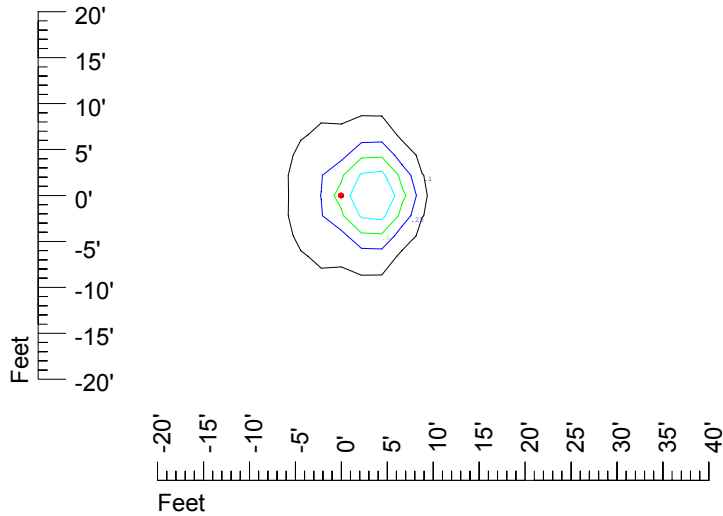

## Isoline template at 11' mounting height

Isoline values — 0.1 fc — 0.25 fc — 0.5 fc — 1.0 fc — 2.0 fc

Mounting height 11' Tilt 0°

Mounting height 11' Tilt 30°

Mounting height 11' Tilt 15°

Mounting height 11' Tilt 45°