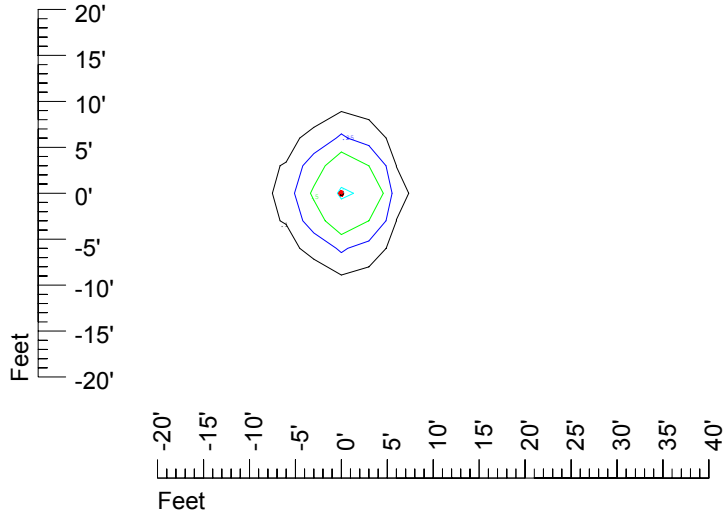

Mounting height 15' Tilt 15°

Isoline values — 0.1 fc — 0.25 fc — 0.5 fc — 1.0 fc — 2.0 fc

Mounting height 15' Tilt 0°