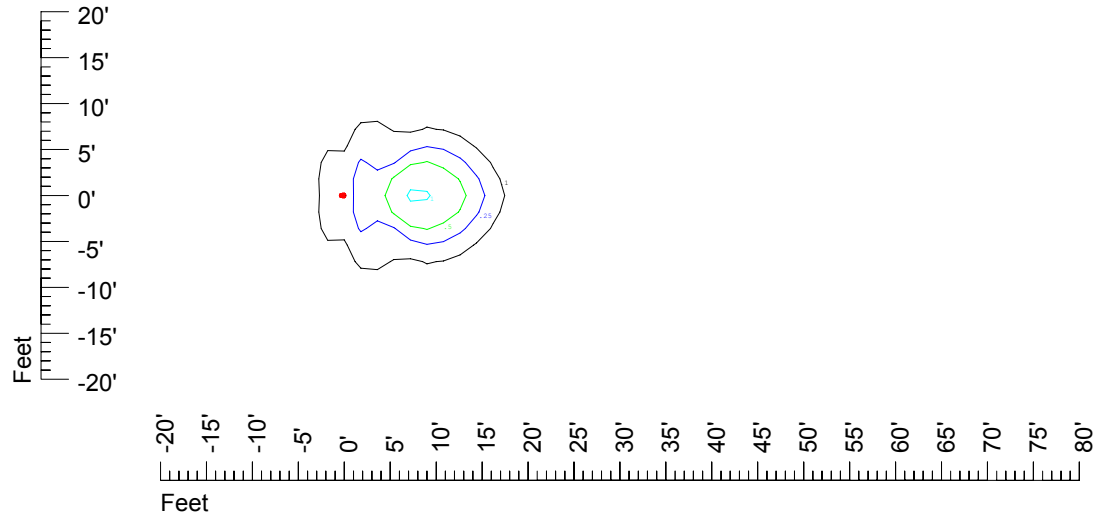

## Isoline template at 9' mounting height

Isoline values — 0.1 fc — 0.25 fc — 0.5 fc — 1.0 fc — 2.0 fc

Mounting height 9' Tilt 0°

Mounting height 9' Tilt 30°

Mounting height 9' Tilt 15°

Mounting height 9' Tilt 45°