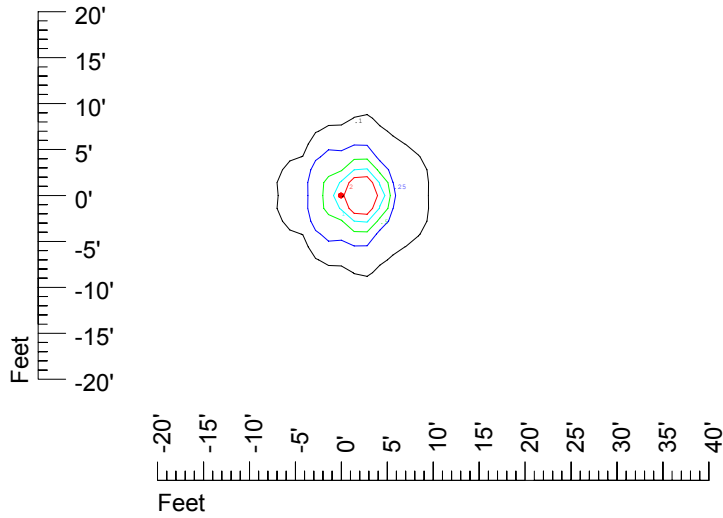

**IES File: C9271**

**Lighting level in fc / Distance in feet**

Vertical plan 0° to 180°  
Horizontal plan 0°

— 2 fc — 1 fc — 0.5 fc — 0.25 fc — 0.1 fc

## Isoline template at 7' mounting height

Isoline values — 0.1 fc — 0.25 fc — 0.5 fc — 1.0 fc — 2.0 fc

Mounting height 7' Tilt 0°

Mounting height 7' Tilt 30°

Mounting height 7' Tilt 15°

Mounting height 7' Tilt 45°