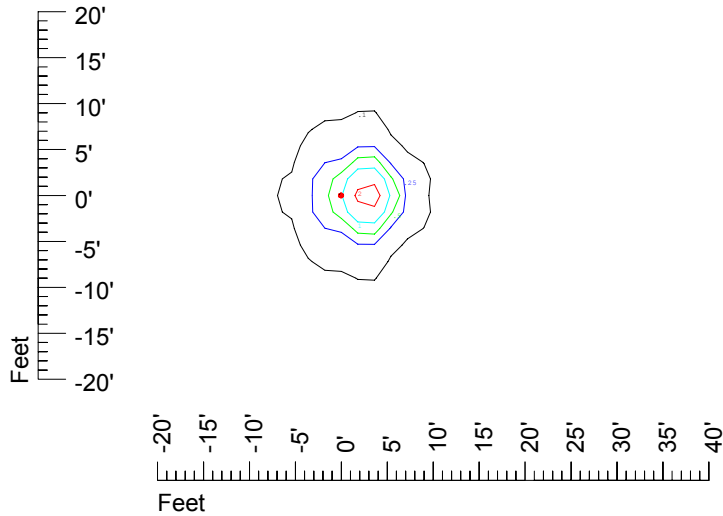

## Isoline template at 7' mounting height

Isoline values — 0.1 fc — 0.25 fc — 0.5 fc — 1.0 fc — 2.0 fc

Mounting height 7' Tilt 0°

Mounting height 7' Tilt 30°

Mounting height 7' Tilt 15°

Mounting height 7' Tilt 45°

## Isoline template at 9' mounting height

Isoline values — 0.1 fc — 0.25 fc — 0.5 fc — 1.0 fc — 2.0 fc

Mounting height 9' Tilt 0°

Mounting height 9' Tilt 30°

Mounting height 9' Tilt 15°

Mounting height 9' Tilt 45°