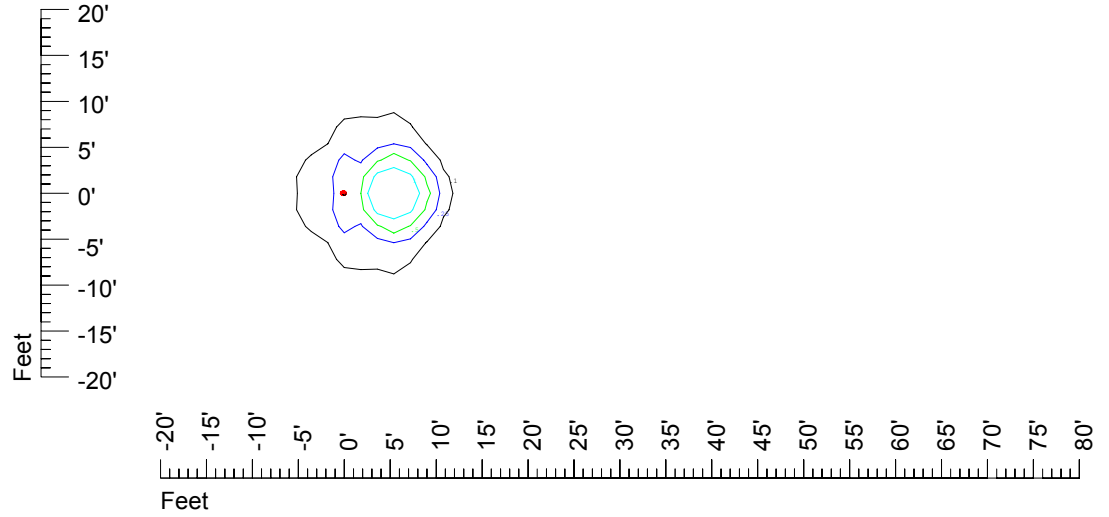

## Isoline template at 9' mounting height

Isoline values — 0.1 fc — 0.25 fc — 0.5 fc — 1.0 fc — 2.0 fc

Mounting height 9' Tilt 0°

Mounting height 9' Tilt 30°

Mounting height 9' Tilt 15°

Mounting height 9' Tilt 45°