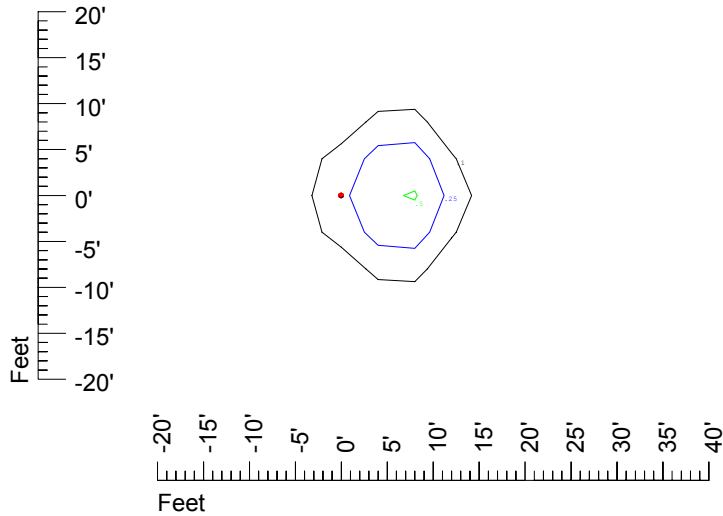

## Isoline template at 7' mounting height

Isoline values — 0.1 fc — 0.25 fc — 0.5 fc — 1.0 fc — 2.0 fc

Mounting height 7' Tilt 0°

Mounting height 7' Tilt 30°

Mounting height 7' Tilt 15°

Mounting height 7' Tilt 45°

## Isoline template at 11' mounting height

Isoline values — 0.1 fc — 0.25 fc — 0.5 fc — 1.0 fc — 2.0 fc

Mounting height 11' Tilt 0°

Mounting height 11' Tilt 30°

Mounting height 11' Tilt 15°

Mounting height 11' Tilt 45°

## Isoline template at 15' mounting height

Isoline values — 0.1 fc — 0.25 fc — 0.5 fc — 1.0 fc — 2.0 fc

Mounting height 15' Tilt 0°

Mounting height 15' Tilt 30°

Mounting height 15' Tilt 15°

Mounting height 15' Tilt 45°

## Isoline template at 20' mounting height

Isoline values — 0.1 fc — 0.25 fc — 0.5 fc — 1.0 fc — 2.0 fc

Mounting height 20' Tilt 0°

Mounting height 20' Tilt 30°

Mounting height 20' Tilt 15°

Mounting height 20' Tilt 45°