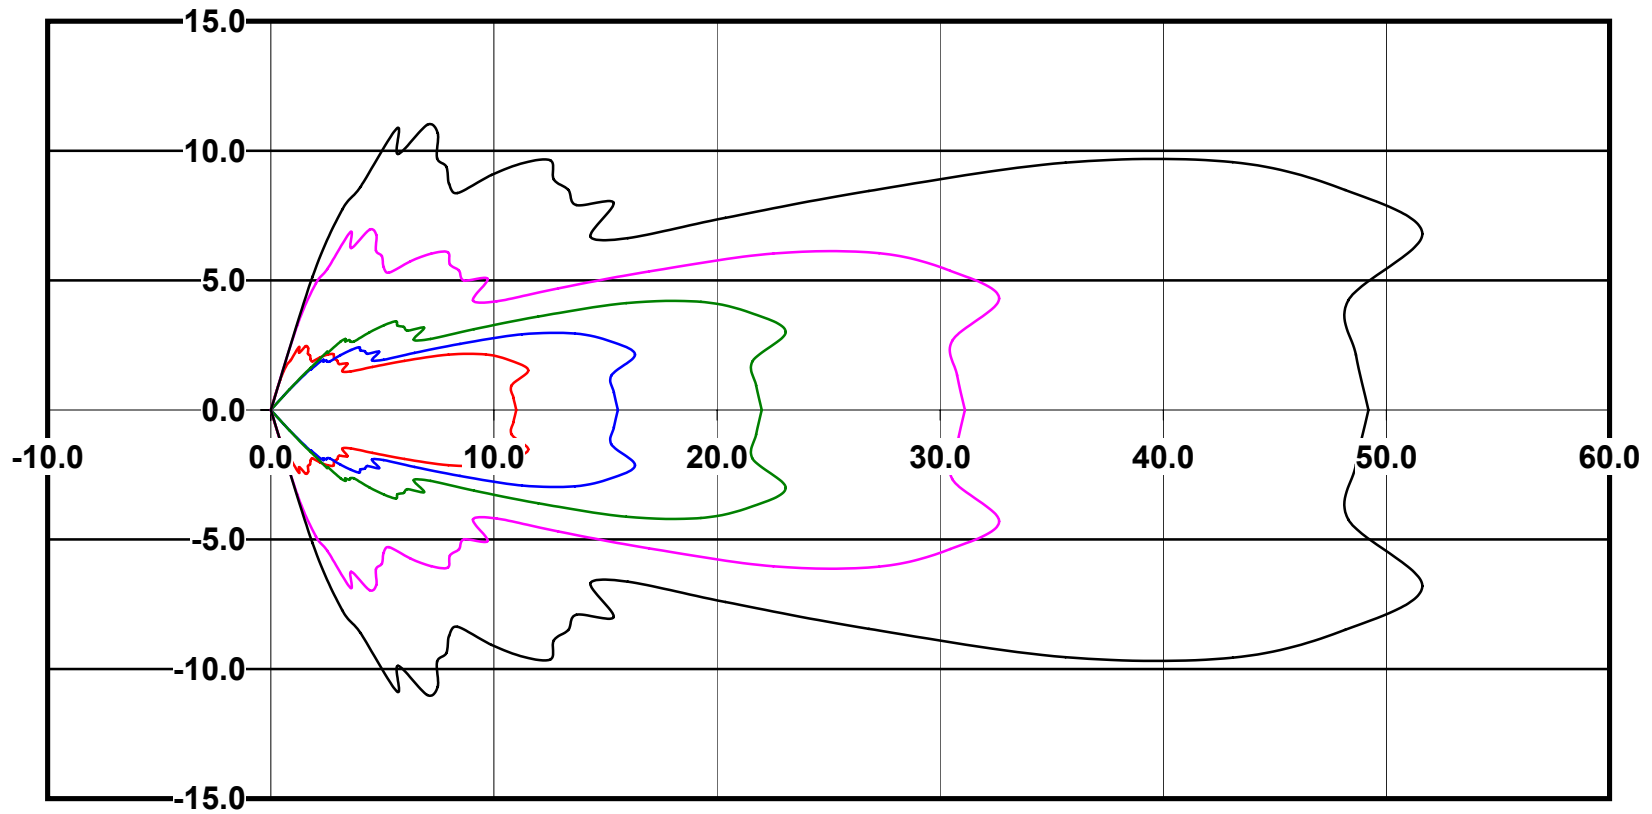

**IES File: C9271**

**Lighting level in fc / Distance in feet**

Vertical plan 0° to 180°  
Horizontal plan 0°

— 2 fc — 1 fc — 0.5 fc — 0.25 fc — 0.1 fc

## Isoline template at 7' mounting height

Isoline values — 0.1 fc — 0.25 fc — 0.5 fc — 1.0 fc — 2.0 fc

Mounting height 7' Tilt 0°

Mounting height 7' Tilt 30°

Mounting height 7' Tilt 15°

Mounting height 7' Tilt 45°