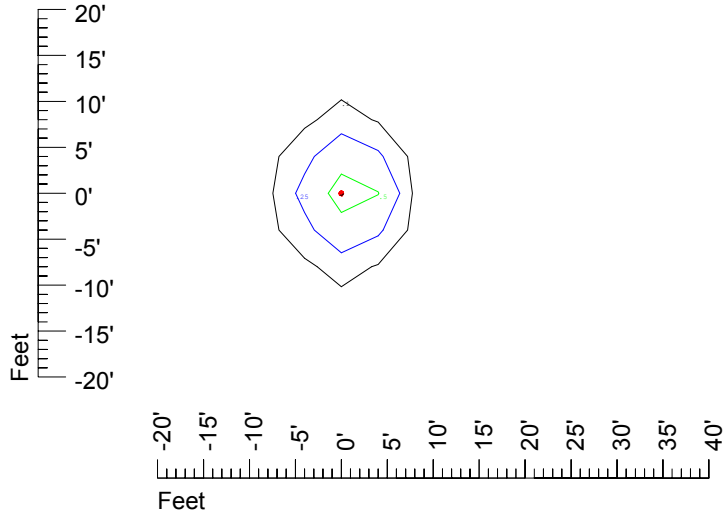

Mounting height 20' Tilt 15°

Isoline values — 0.1 fc — 0.25 fc — 0.5 fc — 1.0 fc — 2.0 fc

Mounting height 20' Tilt 0°