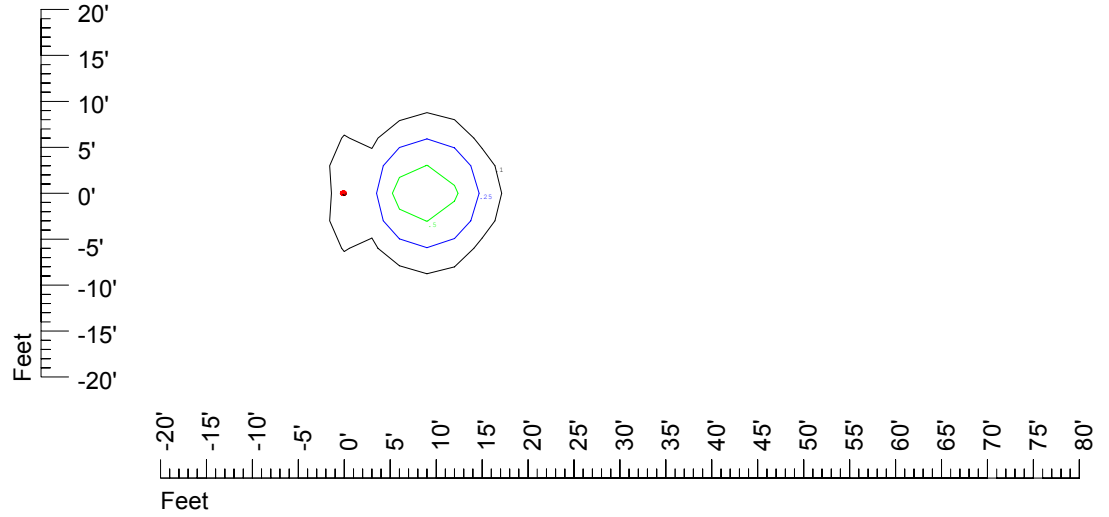

## Isoline template at 15' mounting height

Isoline values — 0.1 fc — 0.25 fc — 0.5 fc — 1.0 fc — 2.0 fc

Mounting height 15' Tilt 0°

Mounting height 15' Tilt 30°

Mounting height 15' Tilt 15°

Mounting height 15' Tilt 45°