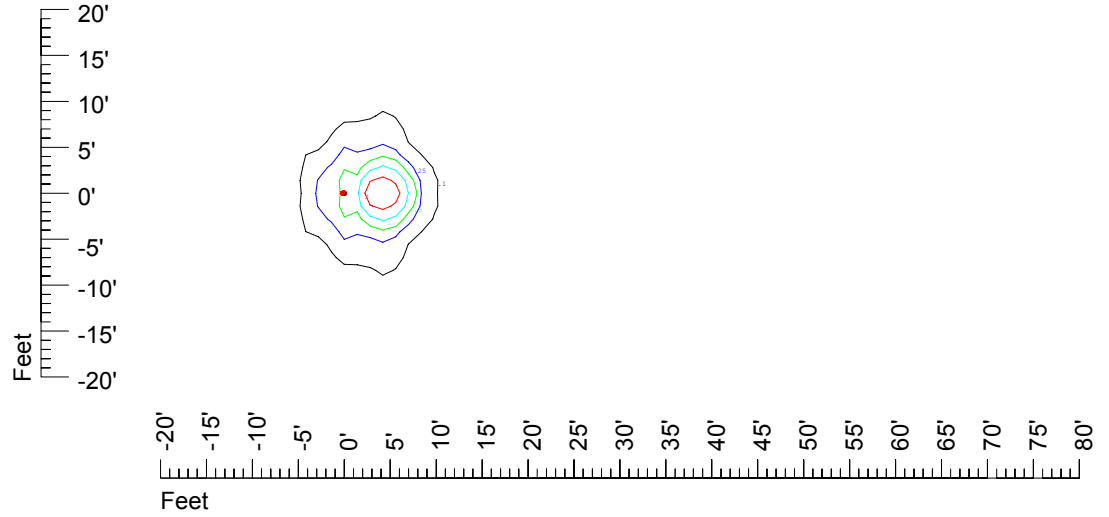

## Isoline template at 7' mounting height

Isoline values — 0.1 fc — 0.25 fc — 0.5 fc — 1.0 fc — 2.0 fc

Mounting height 7' Tilt 0°

Mounting height 7' Tilt 30°

Mounting height 7' Tilt 15°

Mounting height 7' Tilt 45°