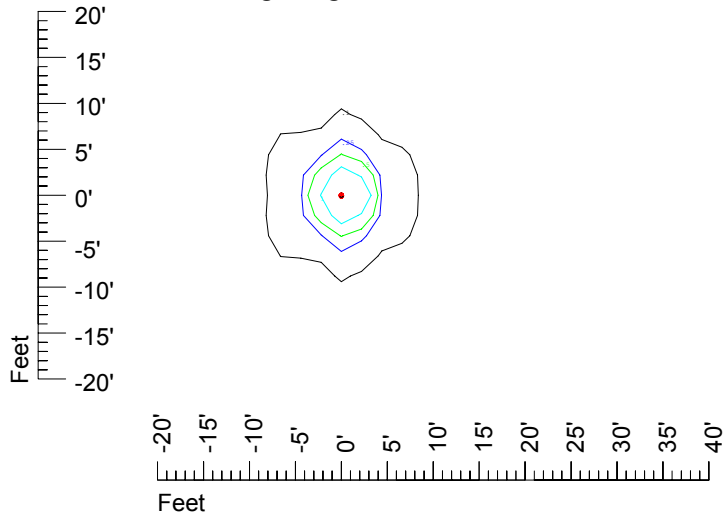

Mounting height 11' Tilt 15°

Isoline values — 0.1 fc — 0.25 fc — 0.5 fc — 1.0 fc — 2.0 fc

Mounting height 11' Tilt 0°