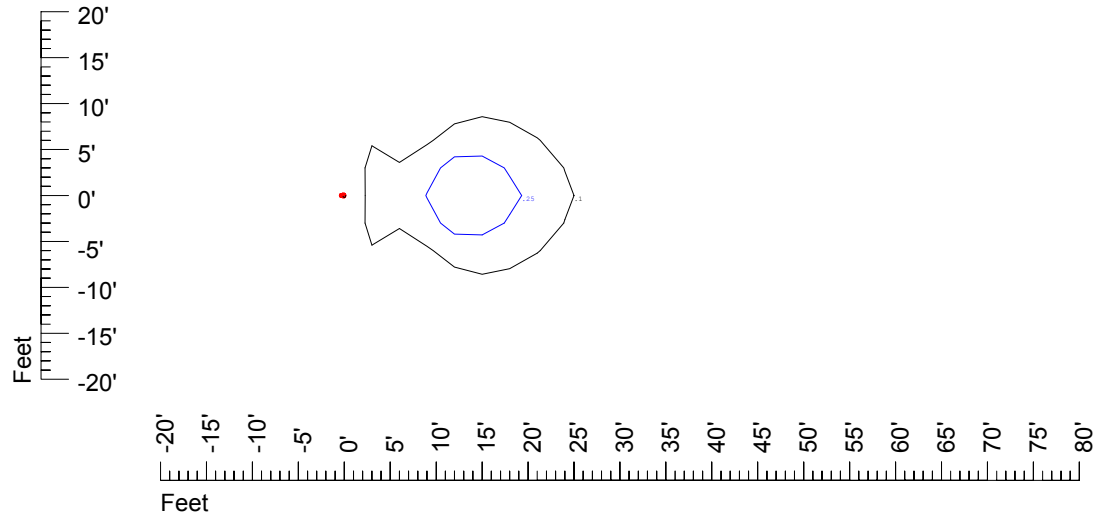

## Isoline template at 15' mounting height

Isoline values — 0.1 fc — 0.25 fc — 0.5 fc — 1.0 fc — 2.0 fc

Mounting height 15' Tilt 0°

Mounting height 15' Tilt 30°

Mounting height 15' Tilt 15°

Mounting height 15' Tilt 45°