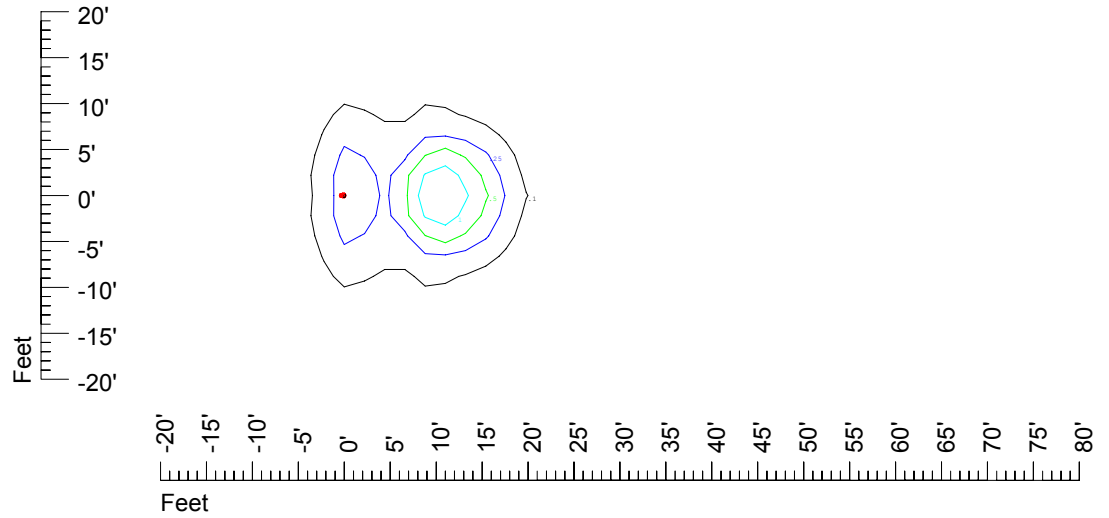

## Isoline template at 11' mounting height

Isoline values — 0.1 fc — 0.25 fc — 0.5 fc — 1.0 fc — 2.0 fc

Mounting height 11' Tilt 0°

Mounting height 11' Tilt 30°

Mounting height 11' Tilt 15°

Mounting height 11' Tilt 45°