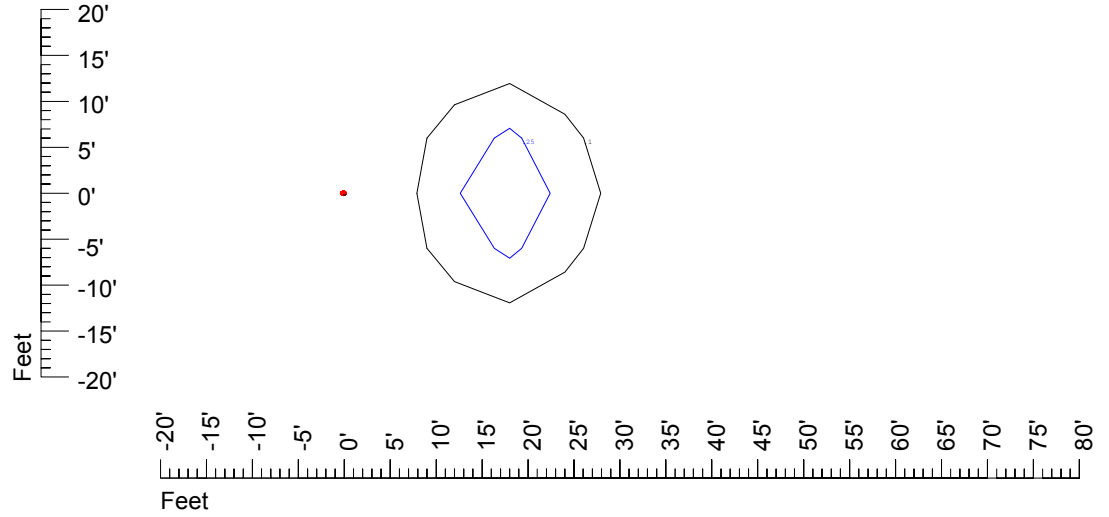

## Isoline template at 30' mounting height

Isoline values — 0.1 fc — 0.25 fc — 0.5 fc — 1.0 fc — 2.0 fc

Mounting height 30' Tilt 0°

Mounting height 30' Tilt 30°

Mounting height 30' Tilt 15°

Mounting height 30' Tilt 45°