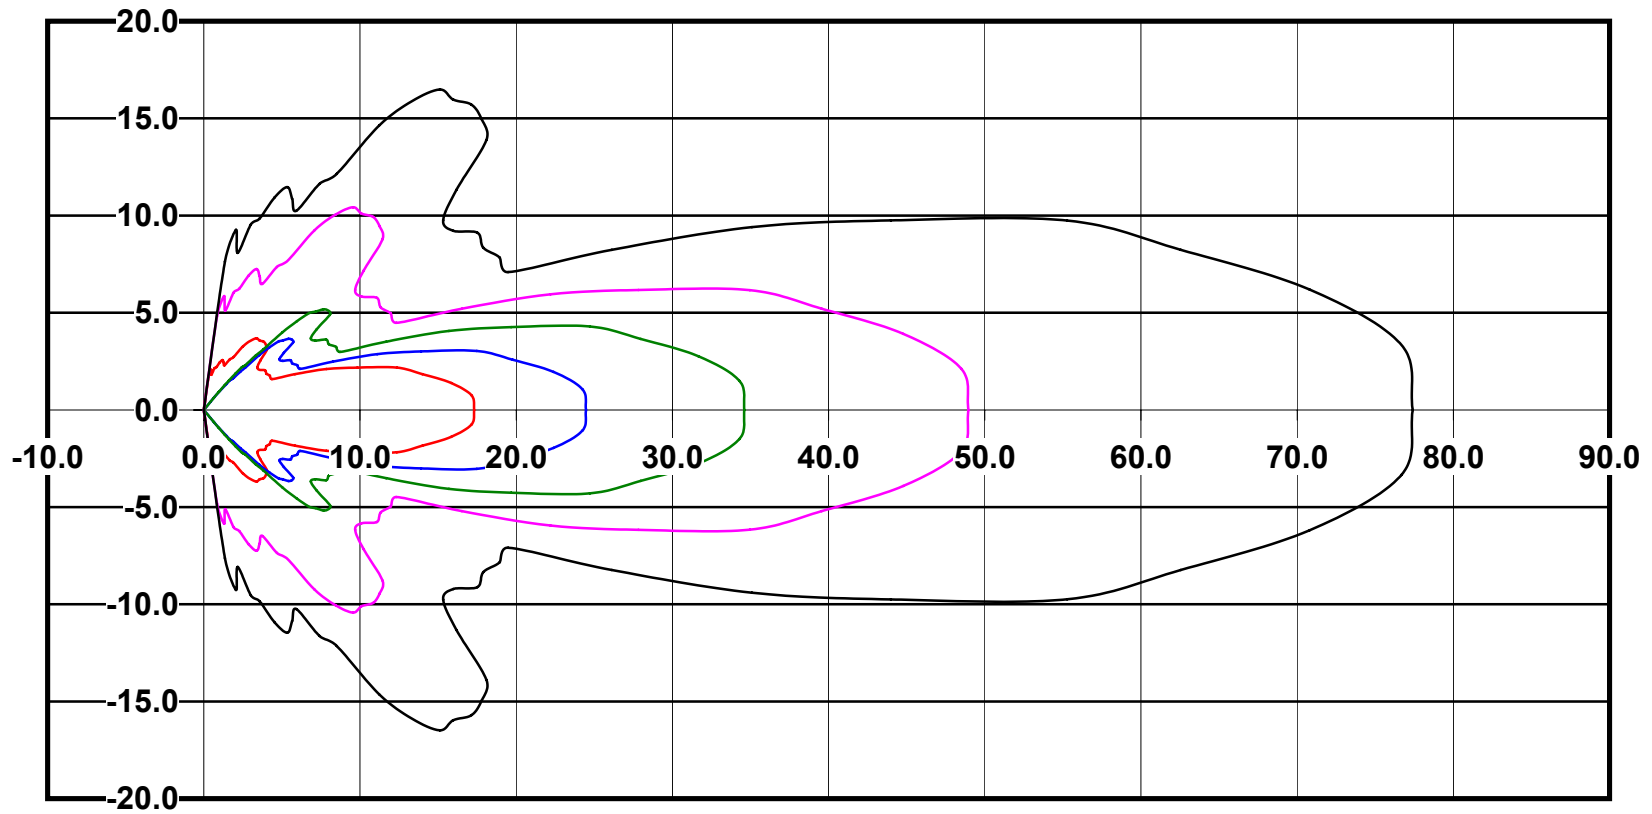

**IES File: C9268**

**Lighting level in fc / Distance in feet**

Vertical plan 0° to 180°  
Horizontal plan 0°

— 2 fc — 1 fc — 0.5 fc — 0.25 fc — 0.1 fc

## Isoline template at 7' mounting height

Isoline values — 0.1 fc — 0.25 fc — 0.5 fc — 1.0 fc — 2.0 fc

Mounting height 7' Tilt 0°

Mounting height 7' Tilt 30°

Mounting height 7' Tilt 15°

Mounting height 7' Tilt 45°