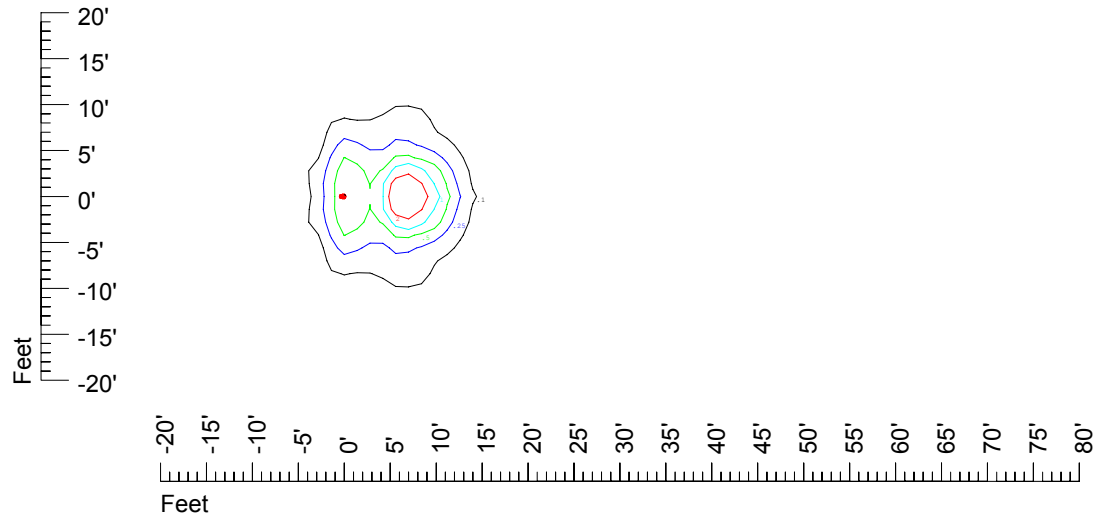

## Isoline template at 7' mounting height

Isoline values — 0.1 fc — 0.25 fc — 0.5 fc — 1.0 fc — 2.0 fc

Mounting height 7' Tilt 0°

Mounting height 7' Tilt 30°

Mounting height 7' Tilt 15°

Mounting height 7' Tilt 45°