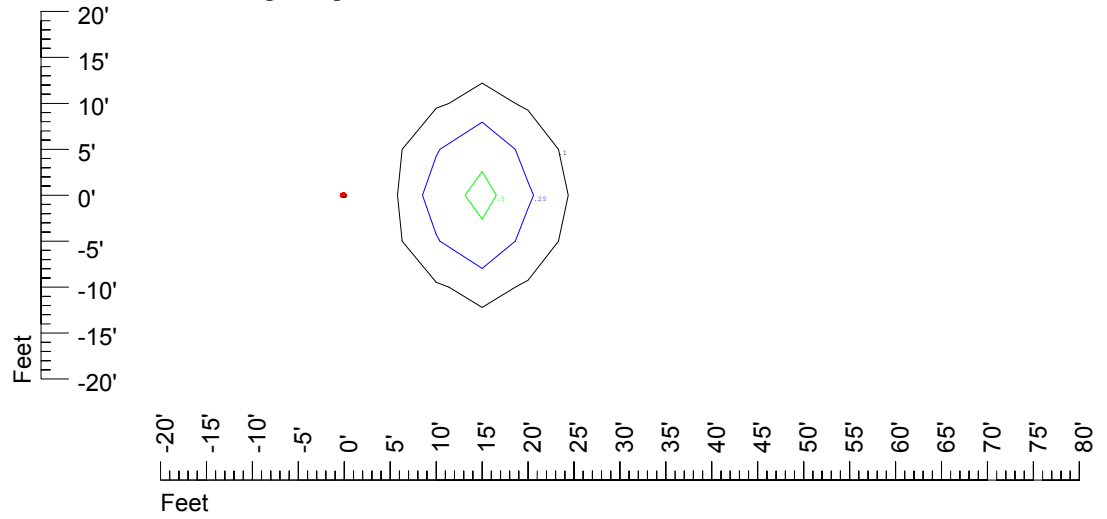

## Isoline template at 25' mounting height

Isoline values — 0.1 fc — 0.25 fc — 0.5 fc — 1.0 fc — 2.0 fc

Mounting height 25' Tilt 0°

Mounting height 25' Tilt 30°

Mounting height 25' Tilt 15°

Mounting height 25' Tilt 45°