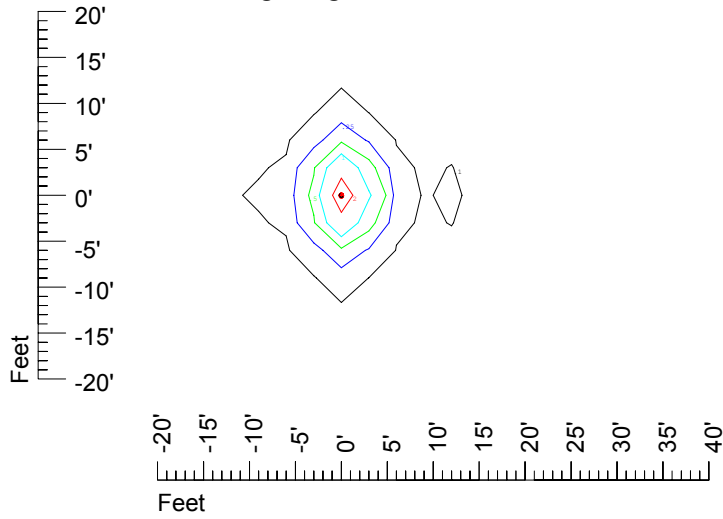

Mounting height 15' Tilt 15°

Isoline values — 0.1 fc — 0.25 fc — 0.5 fc — 1.0 fc — 2.0 fc

Mounting height 15' Tilt 0°