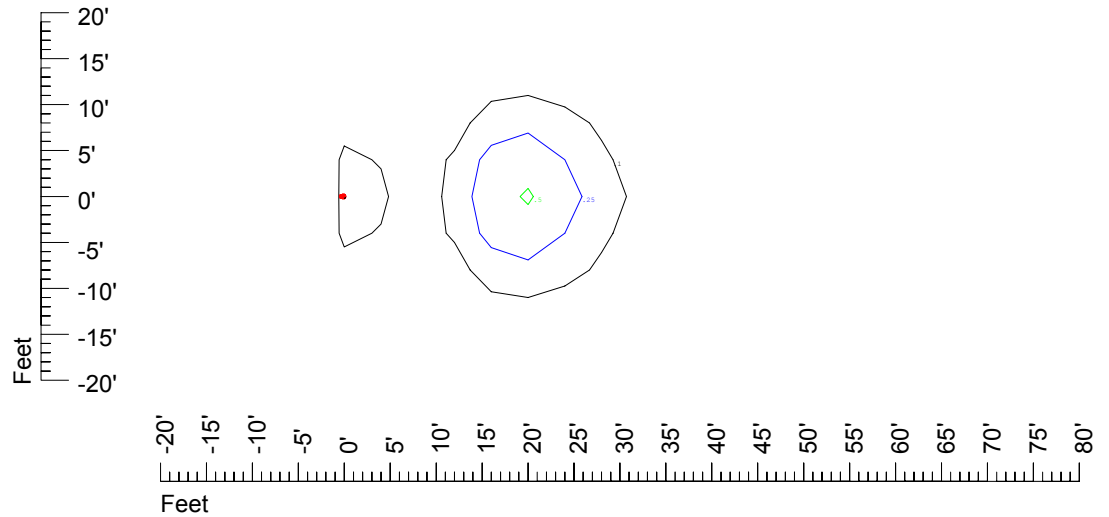

## Isoline template at 20' mounting height

Isoline values — 0.1 fc — 0.25 fc — 0.5 fc — 1.0 fc — 2.0 fc

Mounting height 20' Tilt 0°

Mounting height 20' Tilt 30°

Mounting height 20' Tilt 15°

Mounting height 20' Tilt 45°