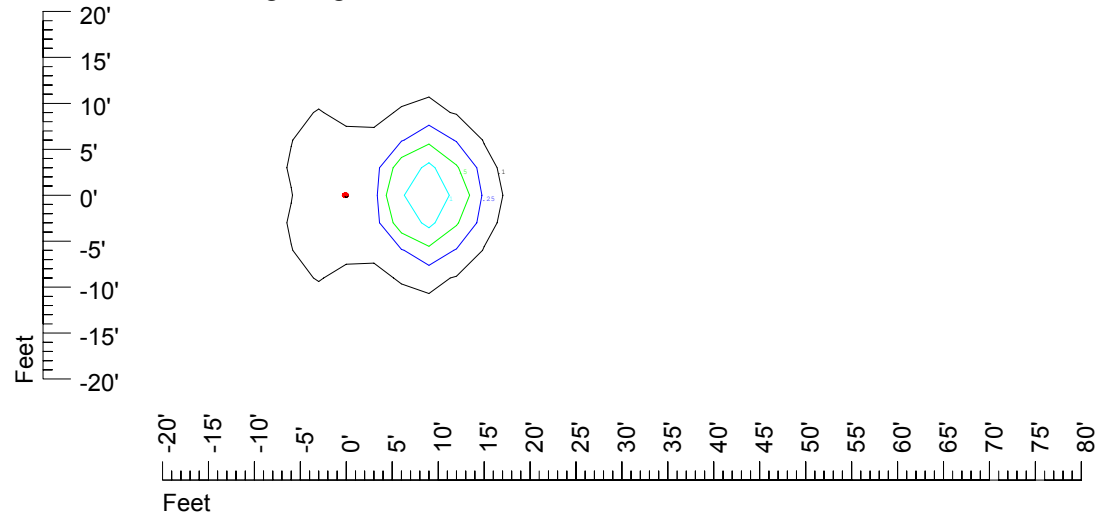

## Isoline template at 15' mounting height

Isoline values — 0.1 fc — 0.25 fc — 0.5 fc — 1.0 fc — 2.0 fc

Mounting height 15' Tilt 0°

Mounting height 15' Tilt 30°

Mounting height 15' Tilt 15°

Mounting height 15' Tilt 45°