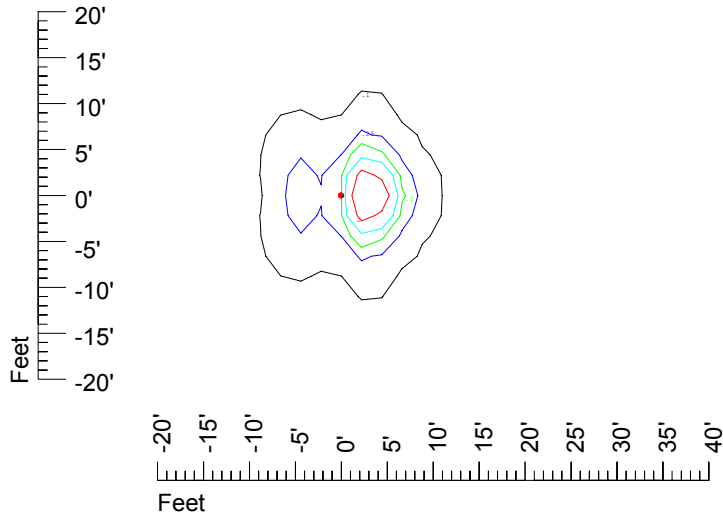

## Isoline template at 11' mounting height

Isoline values — 0.1 fc — 0.25 fc — 0.5 fc — 1.0 fc — 2.0 fc

Mounting height 11' Tilt 0°

Mounting height 11' Tilt 30°

Mounting height 11' Tilt 15°

Mounting height 11' Tilt 45°