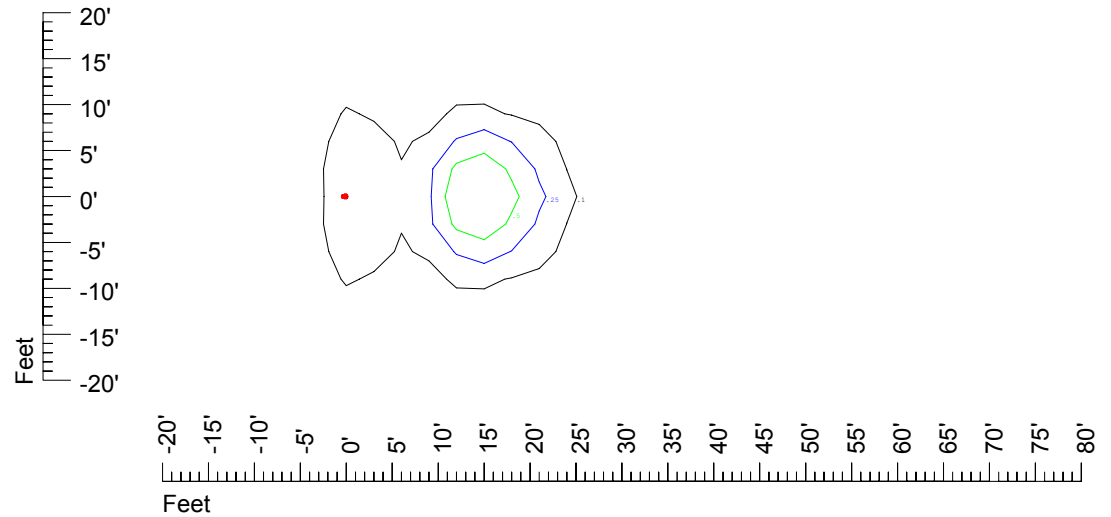

## Isoline template at 15' mounting height

Isoline values — 0.1 fc — 0.25 fc — 0.5 fc — 1.0 fc — 2.0 fc

Mounting height 15' Tilt 0°

Mounting height 15' Tilt 30°

Mounting height 15' Tilt 15°

Mounting height 15' Tilt 45°