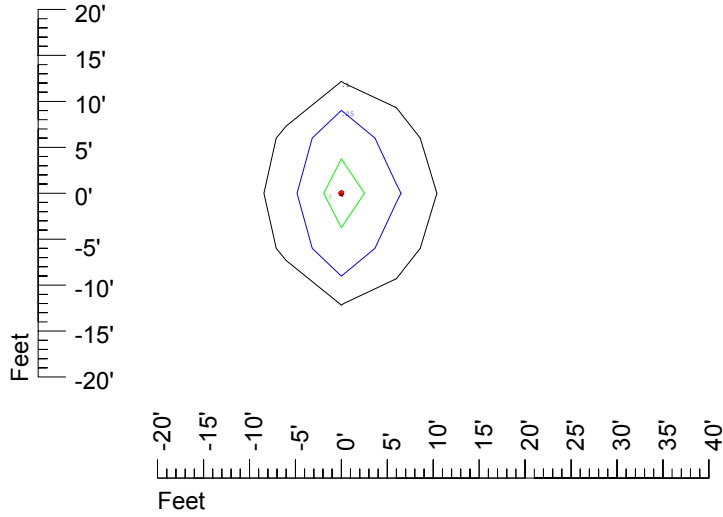

Mounting height 30' Tilt 15°

Isoline values — 0.1 fc — 0.25 fc — 0.5 fc — 1.0 fc — 2.0 fc

Mounting height 30' Tilt 0°