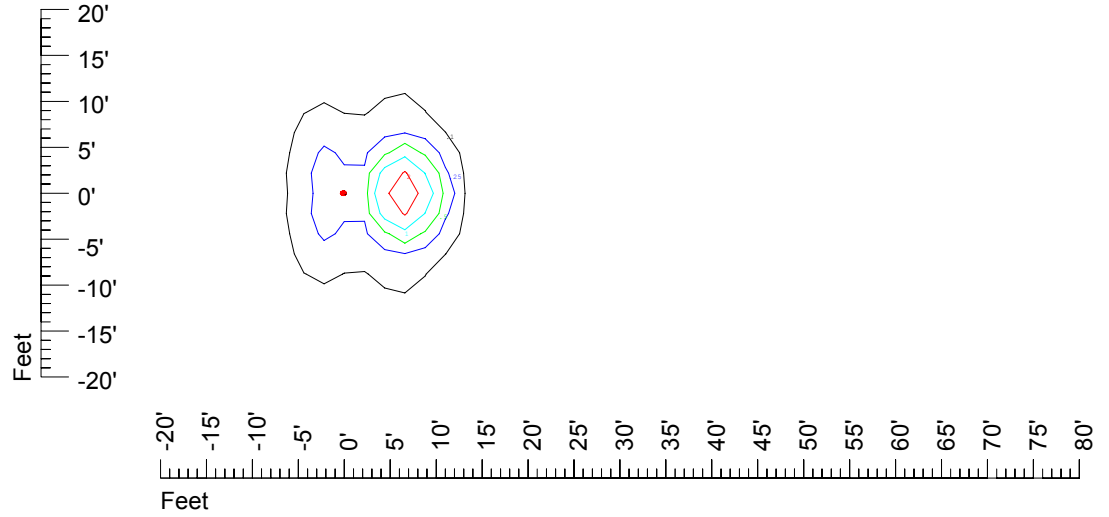

## Isoline template at 11' mounting height

Isoline values — 0.1 fc — 0.25 fc — 0.5 fc — 1.0 fc — 2.0 fc

Mounting height 11' Tilt 0°

Mounting height 11' Tilt 30°

Mounting height 11' Tilt 15°

Mounting height 11' Tilt 45°