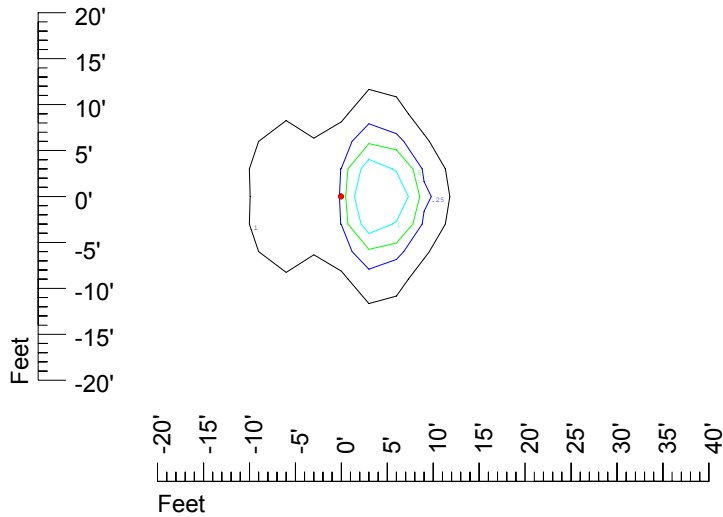

## Isoline template at 15' mounting height

Isoline values — 0.1 fc — 0.25 fc — 0.5 fc — 1.0 fc — 2.0 fc

Mounting height 15' Tilt 0°

Mounting height 15' Tilt 30°

Mounting height 15' Tilt 15°

Mounting height 15' Tilt 45°