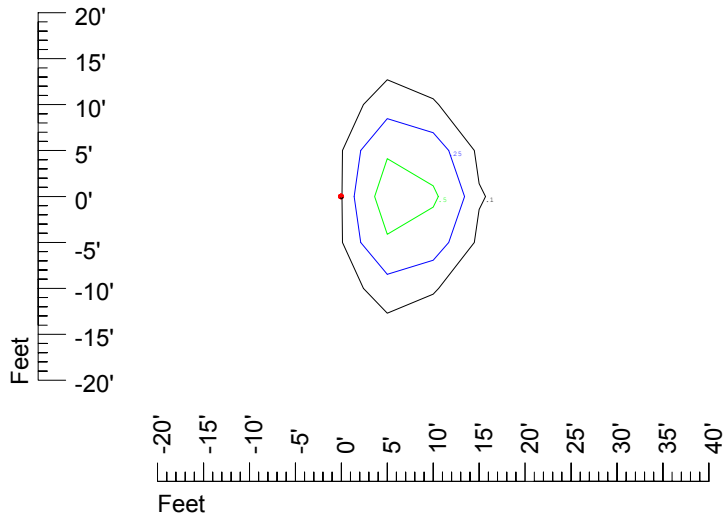

## Isoline template at 25' mounting height

Isoline values — 0.1 fc — 0.25 fc — 0.5 fc — 1.0 fc — 2.0 fc

Mounting height 25' Tilt 0°

Mounting height 25' Tilt 30°

Mounting height 25' Tilt 15°

Mounting height 25' Tilt 45°