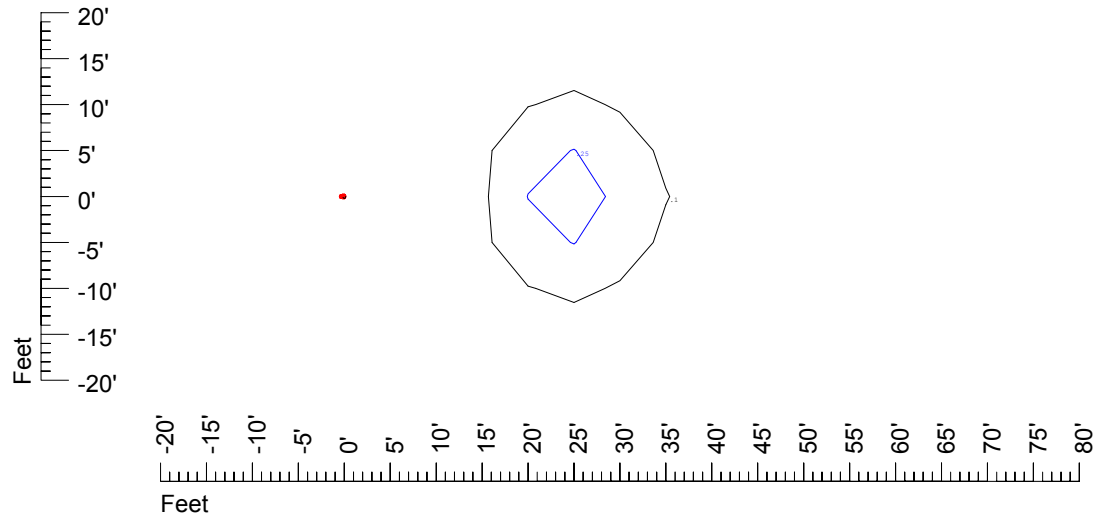

## Isoline template at 25' mounting height

Isoline values — 0.1 fc — 0.25 fc — 0.5 fc — 1.0 fc — 2.0 fc

Mounting height 25' Tilt 0°

Mounting height 25' Tilt 30°

Mounting height 25' Tilt 15°

Mounting height 25' Tilt 45°