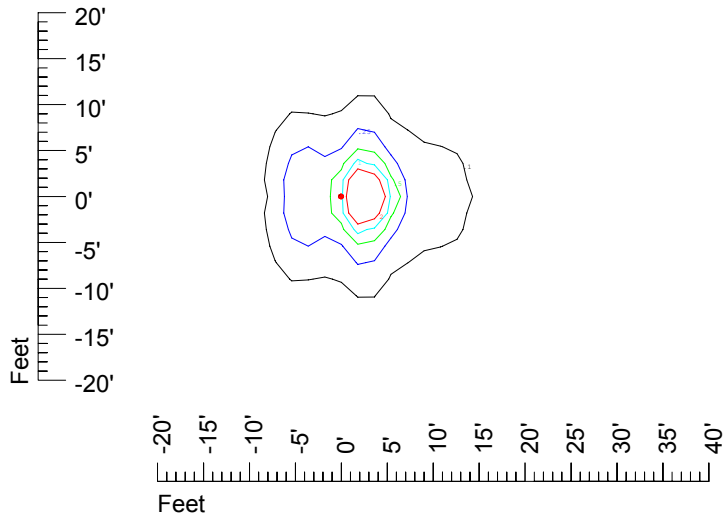

## Isoline template at 7' mounting height

Isoline values — 0.1 fc — 0.25 fc — 0.5 fc — 1.0 fc — 2.0 fc

Mounting height 7' Tilt 0°

Mounting height 7' Tilt 30°

Mounting height 7' Tilt 15°

Mounting height 7' Tilt 45°

## Isoline template at 9' mounting height

Isoline values — 0.1 fc — 0.25 fc — 0.5 fc — 1.0 fc — 2.0 fc

Mounting height 9' Tilt 0°

Mounting height 9' Tilt 30°

Mounting height 9' Tilt 15°

Mounting height 9' Tilt 45°