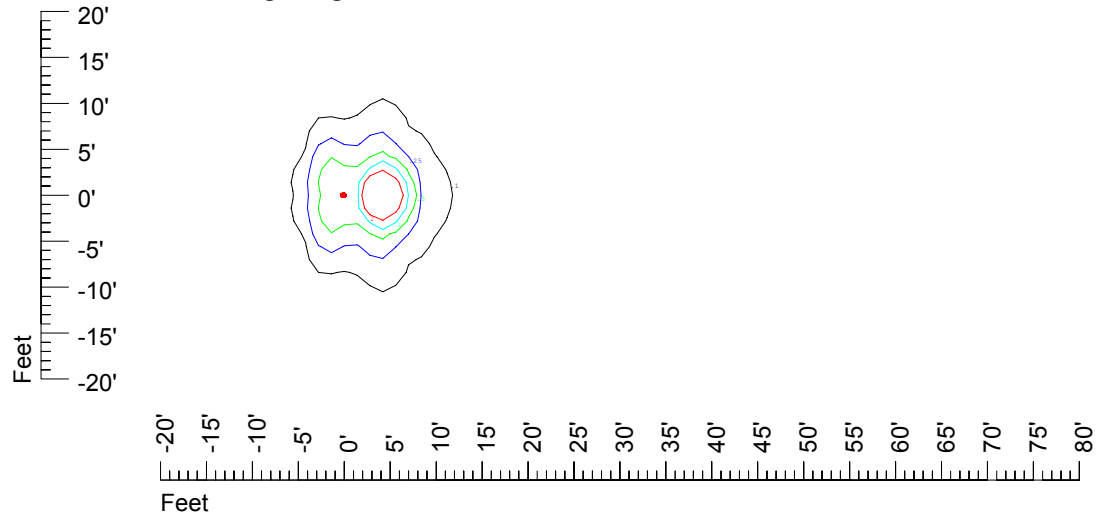

## Isoline template at 7' mounting height

Isoline values — 0.1 fc — 0.25 fc — 0.5 fc — 1.0 fc — 2.0 fc

Mounting height 7' Tilt 0°

Mounting height 7' Tilt 30°

Mounting height 7' Tilt 15°

Mounting height 7' Tilt 45°