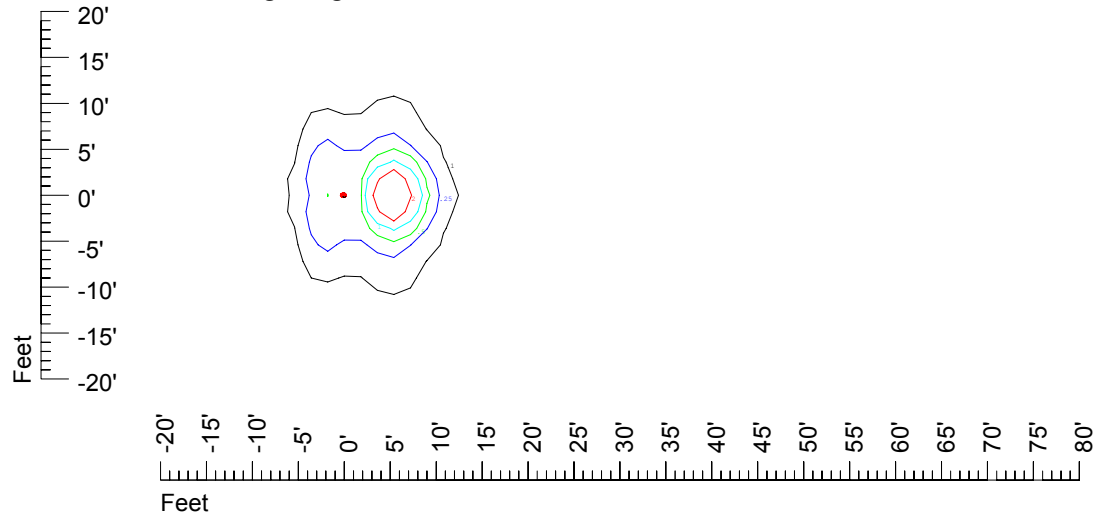

## Isoline template at 9' mounting height

Isoline values — 0.1 fc — 0.25 fc — 0.5 fc — 1.0 fc — 2.0 fc

Mounting height 9' Tilt 0°

Mounting height 9' Tilt 30°

Mounting height 9' Tilt 15°

Mounting height 9' Tilt 45°