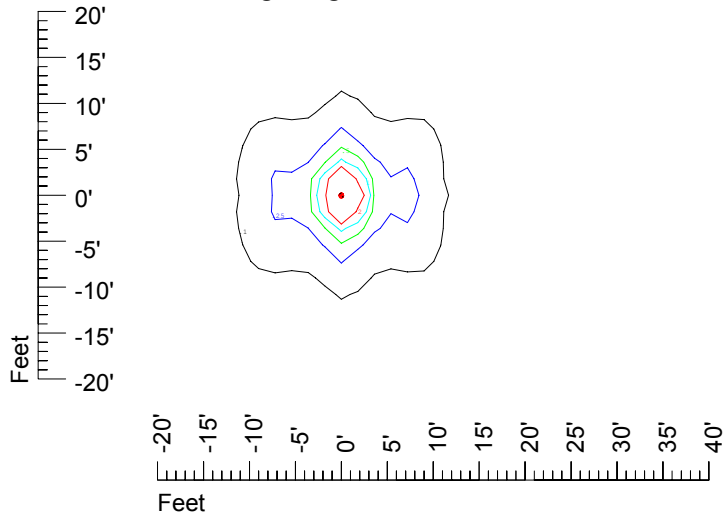

Mounting height 9' Tilt 0°

Mounting height 9' Tilt 15°