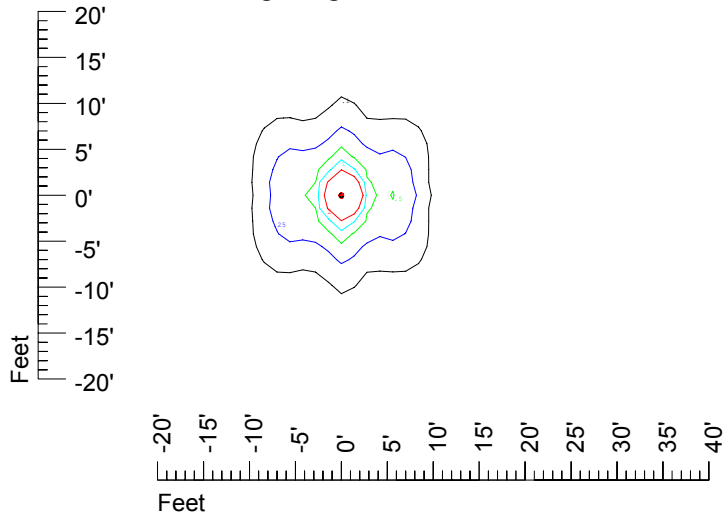

**IES File: C9268**

**Lighting level in fc / Distance in feet**

Vertical plan 0° to 180°  
Horizontal plan 0°

— 2 fc — 1 fc — 0.5 fc — 0.25 fc — 0.1 fc

## Isoline template at 7' mounting height

Isoline values — 0.1 fc — 0.25 fc — 0.5 fc — 1.0 fc — 2.0 fc

Mounting height 7' Tilt 0°

Mounting height 7' Tilt 30°

Mounting height 7' Tilt 15°

Mounting height 7' Tilt 45°