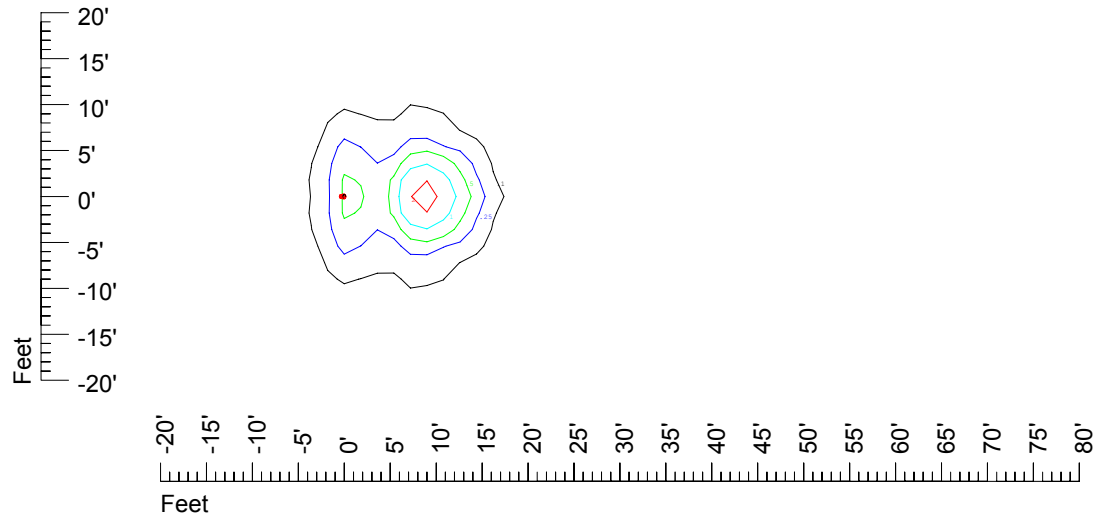

## Isoline template at 9' mounting height

Isoline values — 0.1 fc — 0.25 fc — 0.5 fc — 1.0 fc — 2.0 fc

Mounting height 9' Tilt 0°

Mounting height 9' Tilt 30°

Mounting height 9' Tilt 15°

Mounting height 9' Tilt 45°