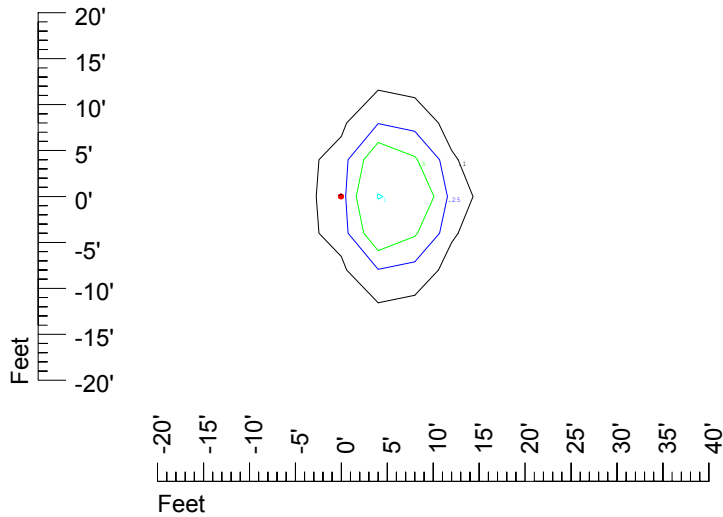

## Isoline template at 20' mounting height

Isoline values — 0.1 fc — 0.25 fc — 0.5 fc — 1.0 fc — 2.0 fc

Mounting height 20' Tilt 0°

Mounting height 20' Tilt 30°

Mounting height 20' Tilt 15°

Mounting height 20' Tilt 45°