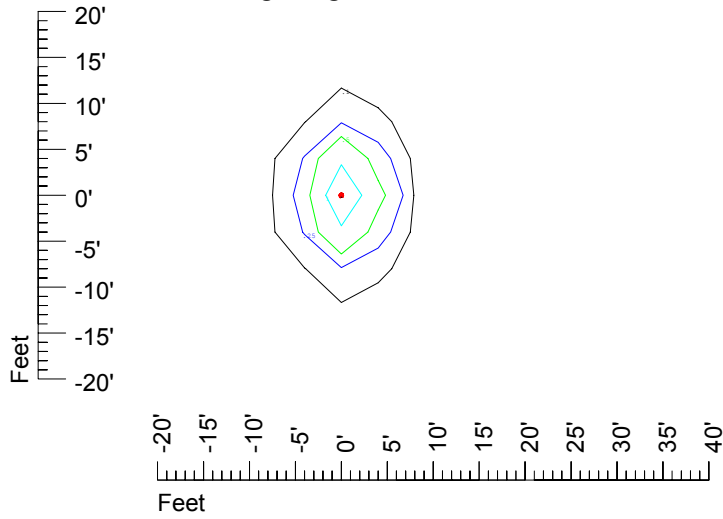

Isoline values — 0.1 fc — 0.25 fc — 0.5 fc — 1.0 fc — 2.0 fc

Mounting height 20' Tilt 0°