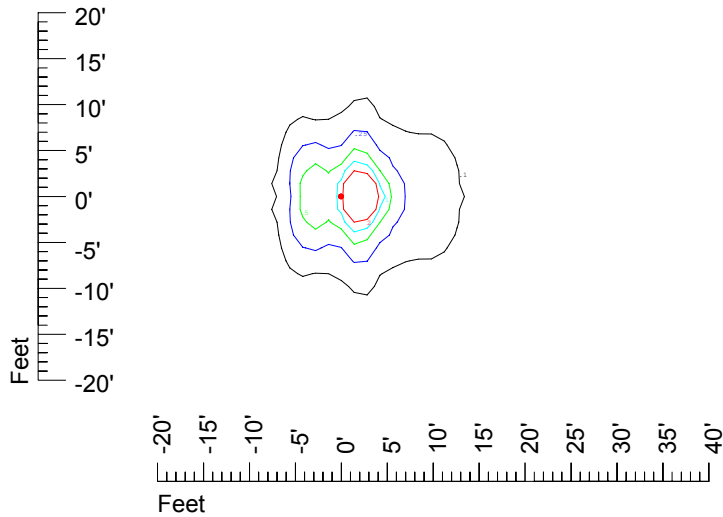

**IES File: C9268**

**Lighting level in fc / Distance in feet**

Vertical plan 0° to 180°  
Horizontal plan 0°

— 2 fc — 1 fc — 0.5 fc — 0.25 fc — 0.1 fc

## Isoline template at 7' mounting height

Isoline values — 0.1 fc — 0.25 fc — 0.5 fc — 1.0 fc — 2.0 fc

Mounting height 7' Tilt 0°

Mounting height 7' Tilt 30°

Mounting height 7' Tilt 15°

Mounting height 7' Tilt 45°