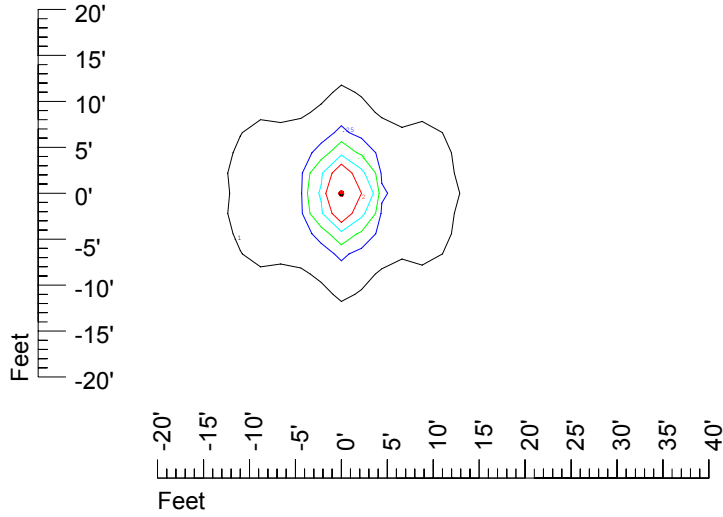

Mounting height 11' Tilt 15°

Isoline values — 0.1 fc — 0.25 fc — 0.5 fc — 1.0 fc — 2.0 fc

Mounting height 11' Tilt 0°