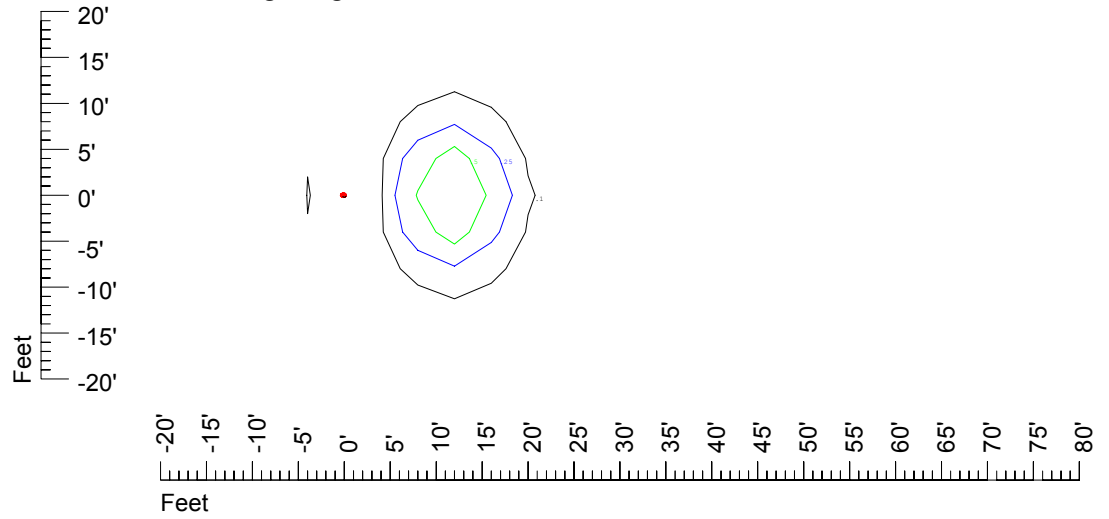

## Isoline template at 20' mounting height

Isoline values — 0.1 fc — 0.25 fc — 0.5 fc — 1.0 fc — 2.0 fc

Mounting height 20' Tilt 0°

Mounting height 20' Tilt 30°

Mounting height 20' Tilt 15°

Mounting height 20' Tilt 45°