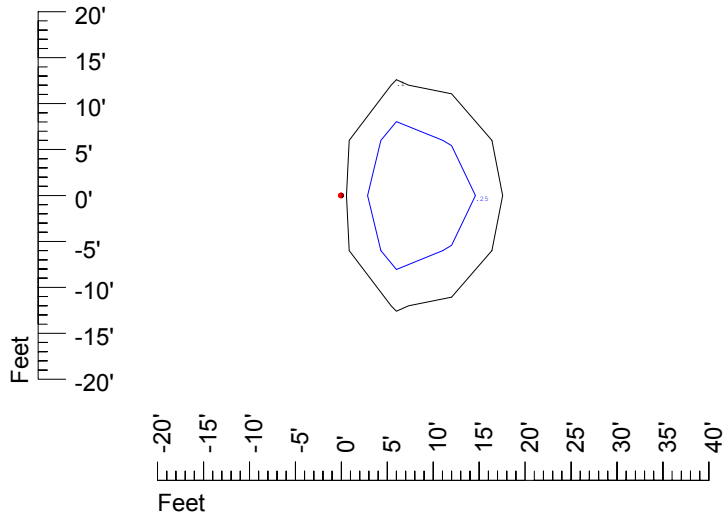

## Isoline template at 25' mounting height

Isoline values — 0.1 fc — 0.25 fc — 0.5 fc — 1.0 fc — 2.0 fc

Mounting height 25' Tilt 0°

Mounting height 25' Tilt 30°

Mounting height 25' Tilt 15°

Mounting height 25' Tilt 45°

## Isoline template at 30' mounting height

Isoline values — 0.1 fc — 0.25 fc — 0.5 fc — 1.0 fc — 2.0 fc

Mounting height 30' Tilt 0°

Mounting height 30' Tilt 30°

Mounting height 30' Tilt 15°

Mounting height 30' Tilt 45°