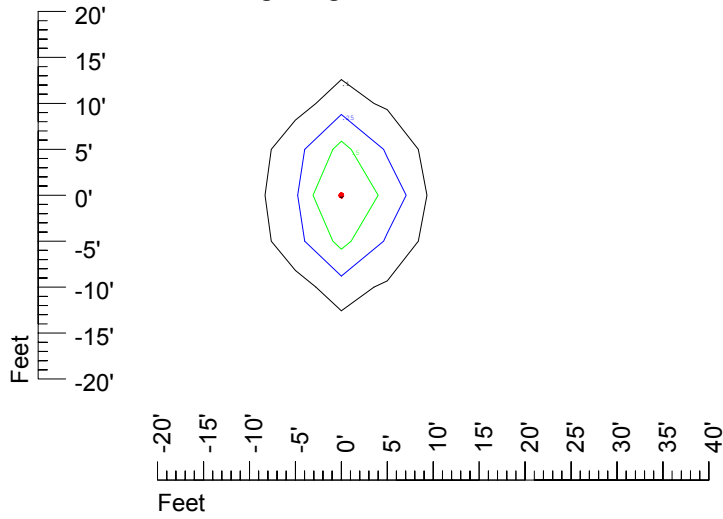

Mounting height 25' Tilt 15°

Isoline values — 0.1 fc — 0.25 fc — 0.5 fc — 1.0 fc — 2.0 fc

Mounting height 25' Tilt 0°