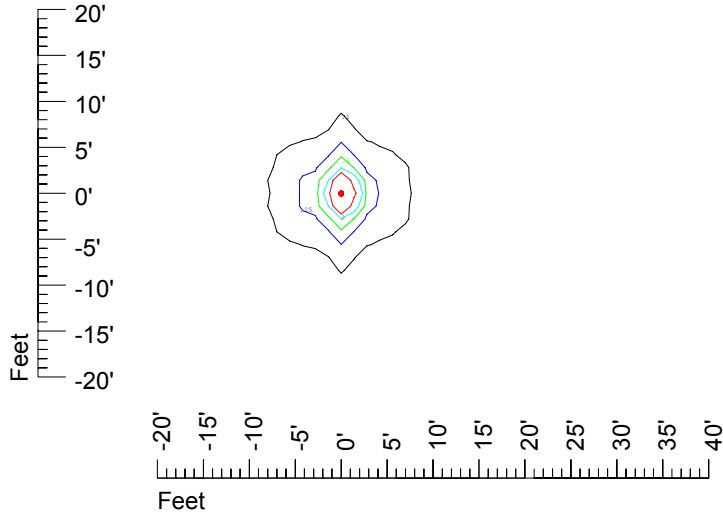

IES File: C9266

Lighting level in fc / Distance in feet

Vertical plan 0° to 180°
Horizontal plan 0°

— 2 fc — 1 fc — 0.5 fc — 0.25 fc — 0.1 fc

IES Photometric files C9266

Isoline template at 7 mounting height

Isoline values — 0.1 fc — 0.25 fc — 0.5 fc — 1.0 fc — 2.0 fc

Mounting height 7' Tilt 0°

Mounting height 7' Tilt 30°

Mounting height 7' Tilt 15°

Mounting height 7' Tilt 45°

IES Photometric files C9266

Isoline template at 9 mounting height

Isoline values — 0.1 fc — 0.25 fc — 0.5 fc — 1.0 fc — 2.0 fc

Mounting height 9' Tilt 0°

Mounting height 9' Tilt 30°

Mounting height 9' Tilt 15°

Mounting height 9' Tilt 45°

IES Photometric files C9266

Isoline template at 11 mounting height

Isoline values — 0.1 fc — 0.25 fc — 0.5 fc — 1.0 fc — 2.0 fc

Mounting height 20' Tilt 0°

Mounting height 20' Tilt 30°

Mounting height 20' Tilt 15°

Mounting height 20' Tilt 45°