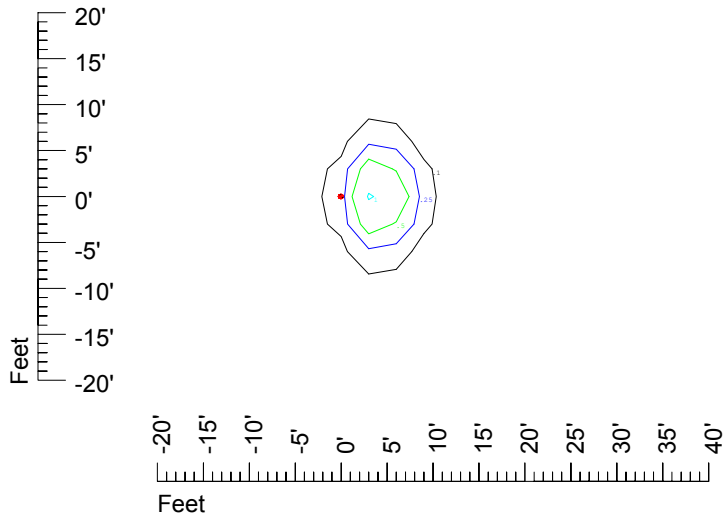

Isoline values — 0.1 fc — 0.25 fc — 0.5 fc — 1.0 fc — 2.0 fc

Mounting height 9' Tilt 0°

Mounting height 9' Tilt 30°

Mounting height 9' Tilt 15°

Mounting height 9' Tilt 45°

IES Photometric files C9266

Isoline template at 11 mounting height

Isoline values — 0.1 fc — 0.25 fc — 0.5 fc — 1.0 fc — 2.0 fc

Mounting height 11 Tilt 0°

Mounting height 11' Tilt 30°

Mounting height 11' Tilt 15°

Mounting height 11' Tilt 45°

IES Photometric files C9266

Isoline template at 15 mounting height

Isoline values — 0.1 fc — 0.25 fc — 0.5 fc — 1.0 fc — 2.0 fc

Mounting height 15' Tilt 0°

Mounting height 15' Tilt 30°

Mounting height 15' Tilt 15°

Mounting height 15' Tilt 45°

IES Photometric files C9266

Isoline template at 20 mounting height

Isoline values — 0.1 fc — 0.25 fc — 0.5 fc — 1.0 fc — 2.0 fc

Mounting height 20' Tilt 0°

Mounting height 20' Tilt 30°

Mounting height 20' Tilt 15°

Mounting height 20' Tilt 45°