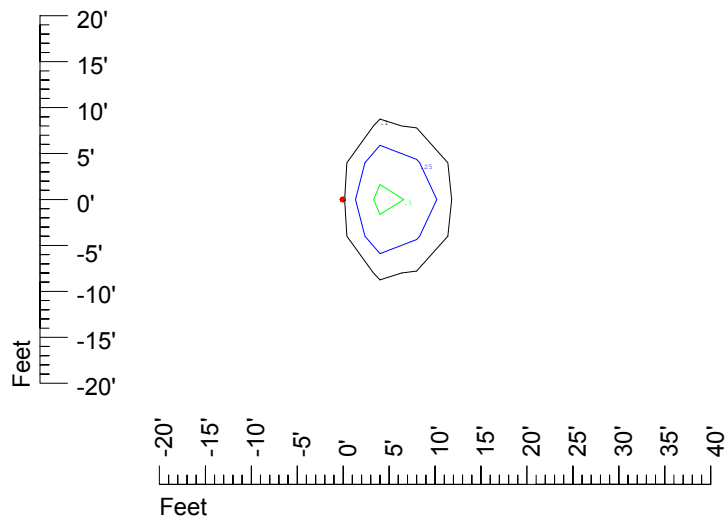

Isoline values — 0.1 fc — 0.25 fc — 0.5 fc — 1.0 fc — 2.0 fc

Mounting height 7' Tilt 0°

Mounting height 7' Tilt 30°

Mounting height 7' Tilt 15°

Mounting height 7' Tilt 45°

IES Photometric files C9266

Isoline template at 9 mounting height

Isoline values — 0.1 fc — 0.25 fc — 0.5 fc — 1.0 fc — 2.0 fc

Mounting height 11 Tilt 0°

Mounting height 11' Tilt 30°

Mounting height 11' Tilt 15°

Mounting height 11' Tilt 45°

IES Photometric files C9266

Isoline template at 15 mounting height

Isoline values — 0.1 fc — 0.25 fc — 0.5 fc — 1.0 fc — 2.0 fc

Mounting height 15' Tilt 0°

Mounting height 15' Tilt 30°

Mounting height 15' Tilt 15°

Mounting height 15' Tilt 45°

IES Photometric files C9266

Isoline template at 20 mounting height

Isoline values — 0.1 fc — 0.25 fc — 0.5 fc — 1.0 fc — 2.0 fc

Mounting height 20' Tilt 0°

Mounting height 20' Tilt 30°

Mounting height 20' Tilt 15°

Mounting height 20' Tilt 45°