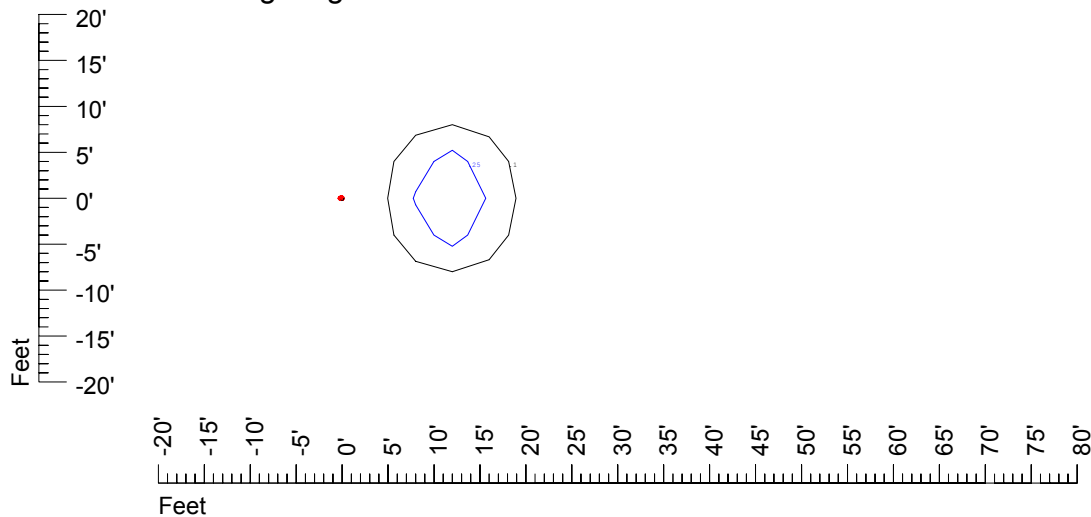

Isoline values — 0.1 fc — 0.25 fc — 0.5 fc — 1.0 fc — 2.0 fc

Mounting height 11 Tilt 0°

Mounting height 11' Tilt 30°

Mounting height 11' Tilt 15°

Mounting height 11' Tilt 45°

IES Photometric files C9266

Isoline template at 15 mounting height

Isoline values — 0.1 fc — 0.25 fc — 0.5 fc — 1.0 fc — 2.0 fc

Mounting height 15' Tilt 0°

Mounting height 15' Tilt 30°

Mounting height 15' Tilt 15°

Mounting height 15' Tilt 45°

IES Photometric files C9266

Isoline template at 20 mounting height

Isoline values — 0.1 fc — 0.25 fc — 0.5 fc — 1.0 fc — 2.0 fc

Mounting height 20' Tilt 0°

Mounting height 20' Tilt 30°

Mounting height 20' Tilt 15°

Mounting height 20' Tilt 45°