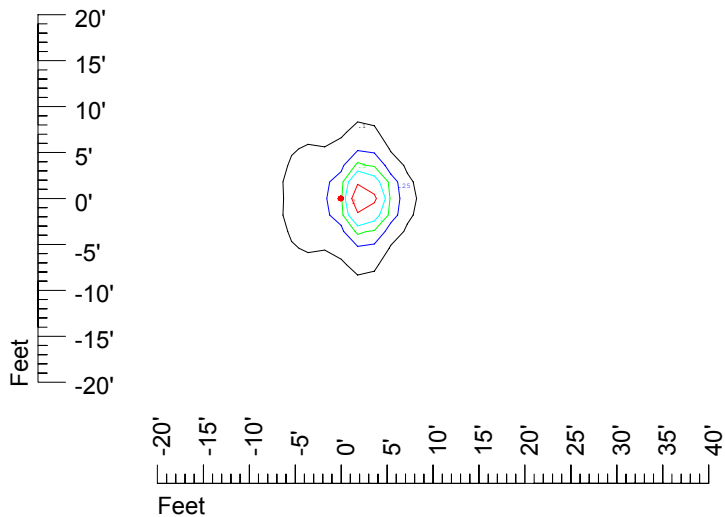

IES File: C9266

Lighting level in fc / Distance in feet

Vertical plan 0° to 180°
Horizontal plan 0°

— 2 fc — 1 fc — 0.5 fc — 0.25 fc — 0.1 fc

IES Photometric files C9266

Isoline template at 7 mounting height

Isoline values — 0.1 fc — 0.25 fc — 0.5 fc — 1.0 fc — 2.0 fc

Mounting height 7' Tilt 0°

Mounting height 7' Tilt 30°

Mounting height 7' Tilt 15°

Mounting height 7' Tilt 45°

IES Photometric files C9266

Isoline template at 9 mounting height

Isoline values — 0.1 fc — 0.25 fc — 0.5 fc — 1.0 fc — 2.0 fc

Mounting height 9' Tilt 0°

Mounting height 9' Tilt 30°

Mounting height 9' Tilt 15°

Mounting height 9' Tilt 45°

IES Photometric files C9266

Isoline template at 11 mounting height

Isoline values — 0.1 fc — 0.25 fc — 0.5 fc — 1.0 fc — 2.0 fc

Mounting height 11 Tilt 0°

Mounting height 11' Tilt 30°

Mounting height 11' Tilt 15°

Mounting height 11' Tilt 45°

IES Photometric files C9266

Isoline template at 15 mounting height