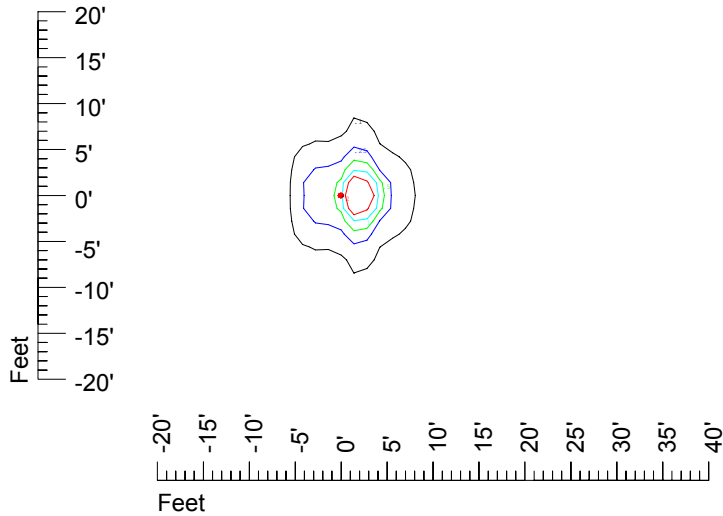

IES File: C9266

Lighting level in fc / Distance in feet

Vertical plan 0° to 180°
Horizontal plan 0°

— 2 fc — 1 fc — 0.5 fc — 0.25 fc — 0.1 fc

IES Photometric files C9266

Isoline template at 7 mounting height

Isoline values — 0.1 fc — 0.25 fc — 0.5 fc — 1.0 fc — 2.0 fc

Mounting height 7' Tilt 0°

Mounting height 7' Tilt 30°

Mounting height 7' Tilt 15°

Mounting height 7' Tilt 45°

IES Photometric files C9266

Isoline template at 9 mounting height

Isoline values — 0.1 fc — 0.25 fc — 0.5 fc — 1.0 fc — 2.0 fc

Mounting height 9' Tilt 0°

Mounting height 9' Tilt 30°

Mounting height 9' Tilt 15°

Mounting height 9' Tilt 45°

IES Photometric files C9266

Isoline template at 11 mounting height

Isoline values — 0.1 fc — 0.25 fc — 0.5 fc — 1.0 fc — 2.0 fc

Mounting height 20' Tilt 0°

Mounting height 20' Tilt 30°

Mounting height 20' Tilt 15°

Mounting height 20' Tilt 45°