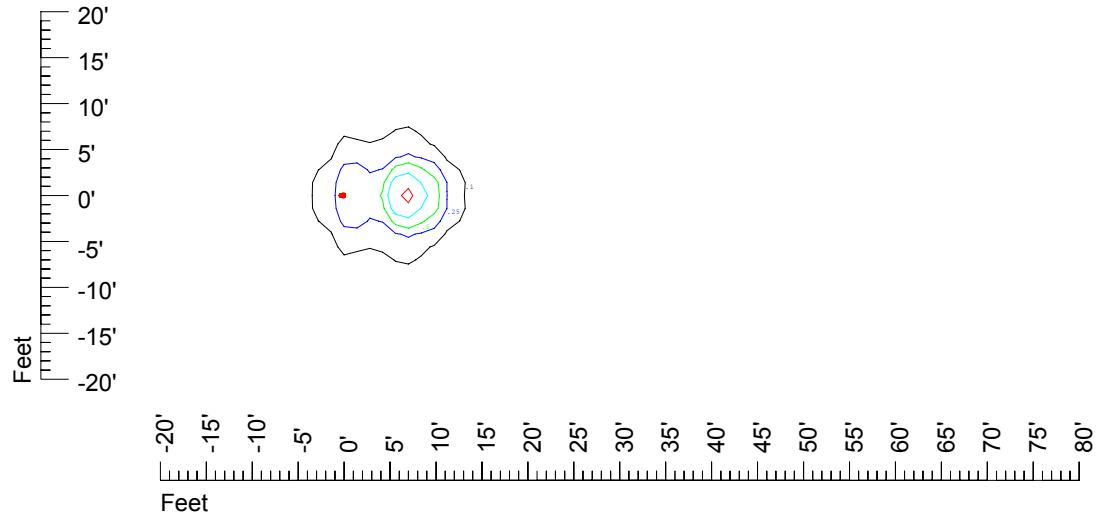

Isoline values — 0.1 fc — 0.25 fc — 0.5 fc — 1.0 fc — 2.0 fc

Mounting height 7' Tilt 0°

Mounting height 7' Tilt 30°

Mounting height 7' Tilt 15°

Mounting height 7' Tilt 45°

IES Photometric files C9266

Isoline template at 9 mounting height

Isoline values — 0.1 fc — 0.25 fc — 0.5 fc — 1.0 fc — 2.0 fc

Mounting height 9' Tilt 0°

Mounting height 9' Tilt 30°

Mounting height 9' Tilt 15°

Mounting height 9' Tilt 45°

IES Photometric files C9266

Isoline template at 11 mounting height

Isoline values — 0.1 fc — 0.25 fc — 0.5 fc — 1.0 fc — 2.0 fc

Mounting height 20' Tilt 0°

Mounting height 20' Tilt 30°

Mounting height 20' Tilt 15°

Mounting height 20' Tilt 45°