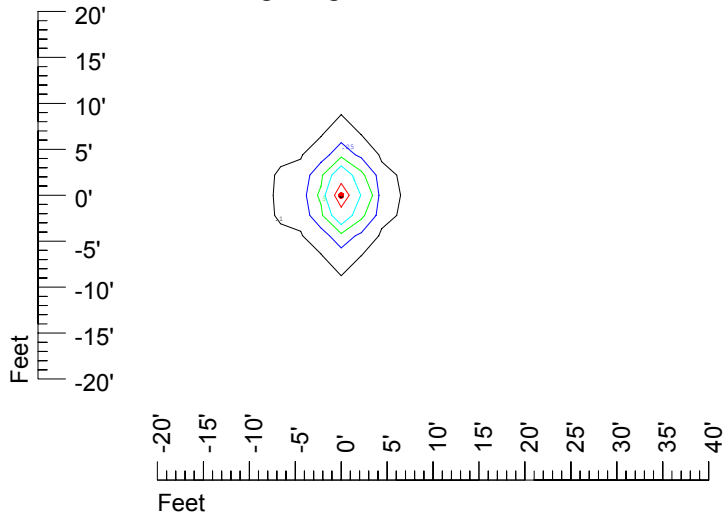

IES File: C9266

Lighting level in fc / Distance in feet

Vertical plan 0° to 180°
Horizontal plan 0°

— 2 fc — 1 fc — 0.5 fc — 0.25 fc — 0.1 fc

IES Photometric files C9266

Isoline template at 7 mounting height

Isoline values — 0.1 fc — 0.25 fc — 0.5 fc — 1.0 fc — 2.0 fc

Mounting height 7' Tilt 0°

Mounting height 7' Tilt 30°

Mounting height 7' Tilt 15°

Mounting height 7' Tilt 45°

IES Photometric files C9266

Isoline template at 9 mounting height

Isoline values — 0.1 fc — 0.25 fc — 0.5 fc — 1.0 fc — 2.0 fc

Mounting height 9' Tilt 0°

Mounting height 9' Tilt 30°

Mounting height 9' Tilt 15°

Mounting height 9' Tilt 45°

IES Photometric files C9266

Isoline template at 11 mounting height

Isoline values — 0.1 fc — 0.25 fc — 0.5 fc — 1.0 fc — 2.0 fc

Mounting height 11 Tilt 0°

Mounting height 11' Tilt 30°

Mounting height 11' Tilt 15°

Mounting height 11' Tilt 45°

IES Photometric files C9266

Isoline template at 15 mounting height