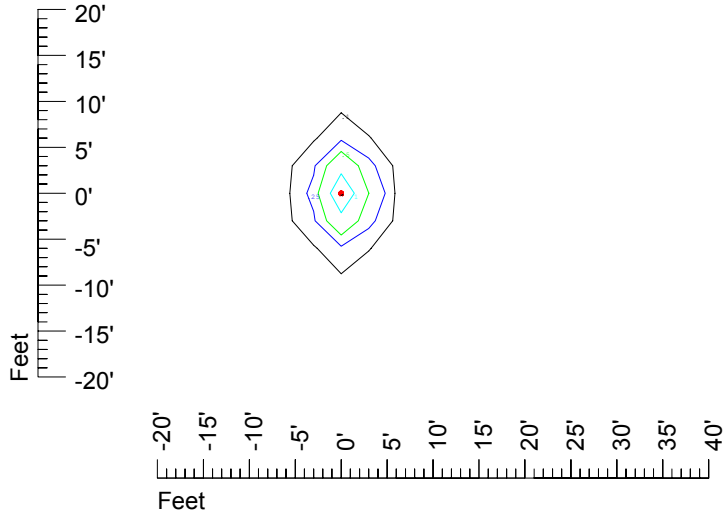

Isoline values — 0.1 fc — 0.25 fc — 0.5 fc — 1.0 fc — 2.0 fc

Mounting height 7' Tilt 0°

Mounting height 7' Tilt 30°

Mounting height 7' Tilt 15°

Mounting height 7' Tilt 45°

IES Photometric files C9266

Isoline template at 9 mounting height

Isoline values — 0.1 fc — 0.25 fc — 0.5 fc — 1.0 fc — 2.0 fc

Mounting height 9' Tilt 0°

Mounting height 9' Tilt 30°

Mounting height 9' Tilt 15°

Mounting height 9' Tilt 45°

IES Photometric files C9266

Isoline template at 11 mounting height

Isoline values — 0.1 fc — 0.25 fc — 0.5 fc — 1.0 fc — 2.0 fc

Mounting height 11 Tilt 0°

Mounting height 11' Tilt 30°

Mounting height 11' Tilt 15°

Mounting height 11' Tilt 45°

IES Photometric files C9266

Isoline template at 15 mounting height

Isoline values — 0.1 fc — 0.25 fc — 0.5 fc — 1.0 fc — 2.0 fc

Mounting height 15' Tilt 0°

Mounting height 15' Tilt 30°

Mounting height 15' Tilt 15°

Mounting height 15' Tilt 45°

IES Photometric files C9266

Isoline template at 20 mounting height