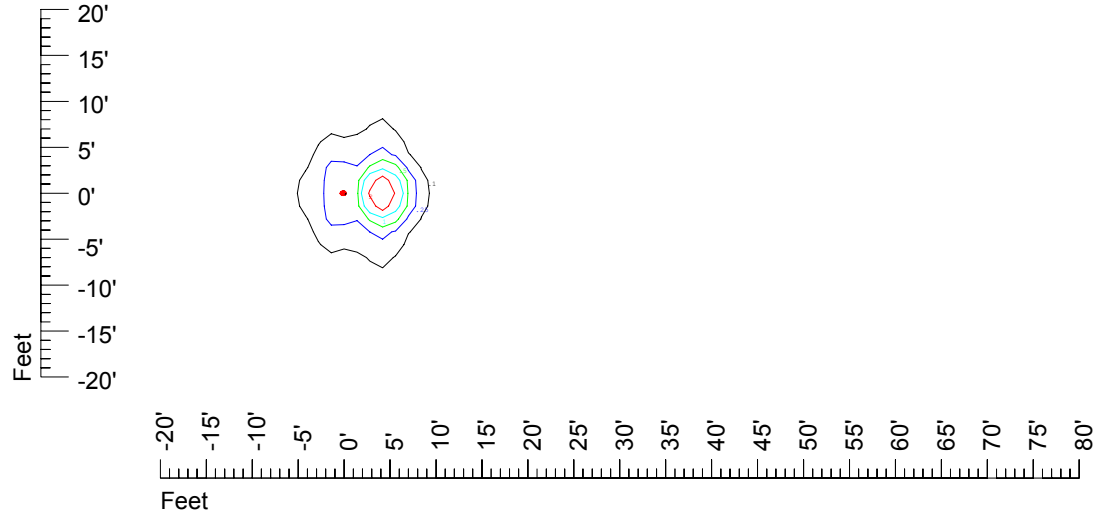

IES File: C9266

Lighting level in fc / Distance in feet

Vertical plan 0° to 180°
Horizontal plan 0°

— 2 fc — 1 fc — 0.5 fc — 0.25 fc — 0.1 fc

IES Photometric files C9266

Isoline template at 7 mounting height

Isoline values — 0.1 fc — 0.25 fc — 0.5 fc — 1.0 fc — 2.0 fc

Mounting height 7' Tilt 0°

Mounting height 7' Tilt 30°

Mounting height 7' Tilt 15°

Mounting height 7' Tilt 45°

IES Photometric files C9266

Isoline template at 9 mounting height

Isoline values — 0.1 fc — 0.25 fc — 0.5 fc — 1.0 fc — 2.0 fc

Mounting height 9' Tilt 0°

Mounting height 9' Tilt 30°

Mounting height 9' Tilt 15°

Mounting height 9' Tilt 45°

IES Photometric files C9266

Isoline template at 11 mounting height

Isoline values — 0.1 fc — 0.25 fc — 0.5 fc — 1.0 fc — 2.0 fc

Mounting height 20' Tilt 0°

Mounting height 20' Tilt 30°

Mounting height 20' Tilt 15°

Mounting height 20' Tilt 45°