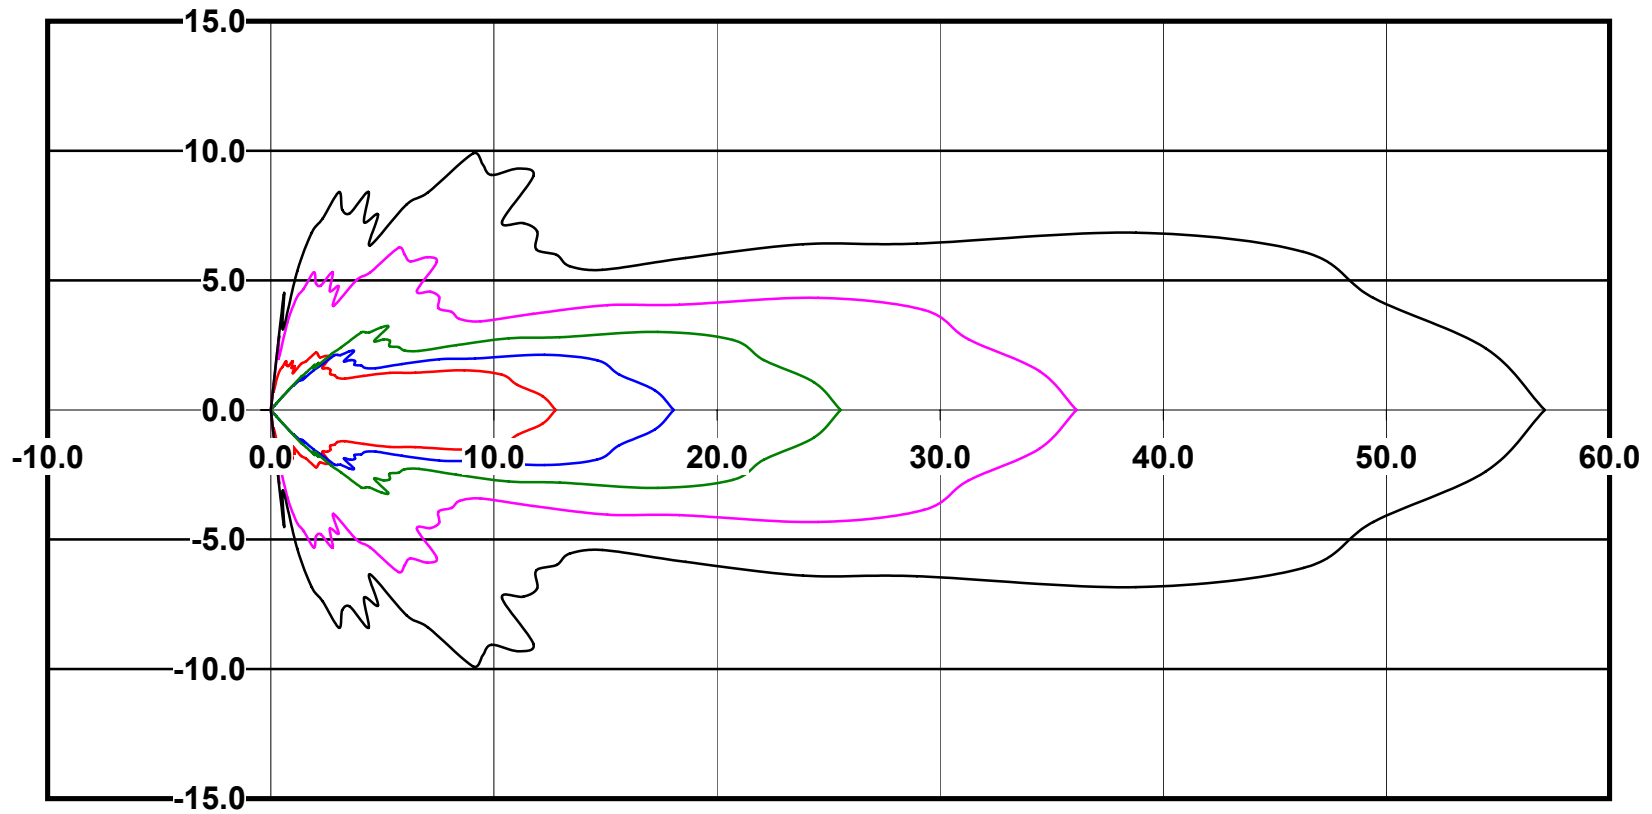

IES File: C9266

Lighting level in fc / Distance in feet

Vertical plan 0° to 180°
Horizontal plan 0°

— 2 fc — 1 fc — 0.5 fc — 0.25 fc — 0.1 fc

IES Photometric files C9266

Isoline template at 7 mounting height

Isoline values — 0.1 fc — 0.25 fc — 0.5 fc — 1.0 fc — 2.0 fc

Mounting height 7' Tilt 0°

Mounting height 7' Tilt 30°

Mounting height 7' Tilt 15°

Mounting height 7' Tilt 45°

IES Photometric files C9266

Isoline template at 9 mounting height

Isoline values — 0.1 fc — 0.25 fc — 0.5 fc — 1.0 fc — 2.0 fc

Mounting height 9' Tilt 0°

Mounting height 9' Tilt 30°

Mounting height 9' Tilt 15°

Mounting height 9' Tilt 45°

IES Photometric files C9266

Isoline template at 11 mounting height

Isoline values — 0.1 fc — 0.25 fc — 0.5 fc — 1.0 fc — 2.0 fc

Mounting height 20' Tilt 0°

Mounting height 20' Tilt 30°

Mounting height 20' Tilt 15°

Mounting height 20' Tilt 45°