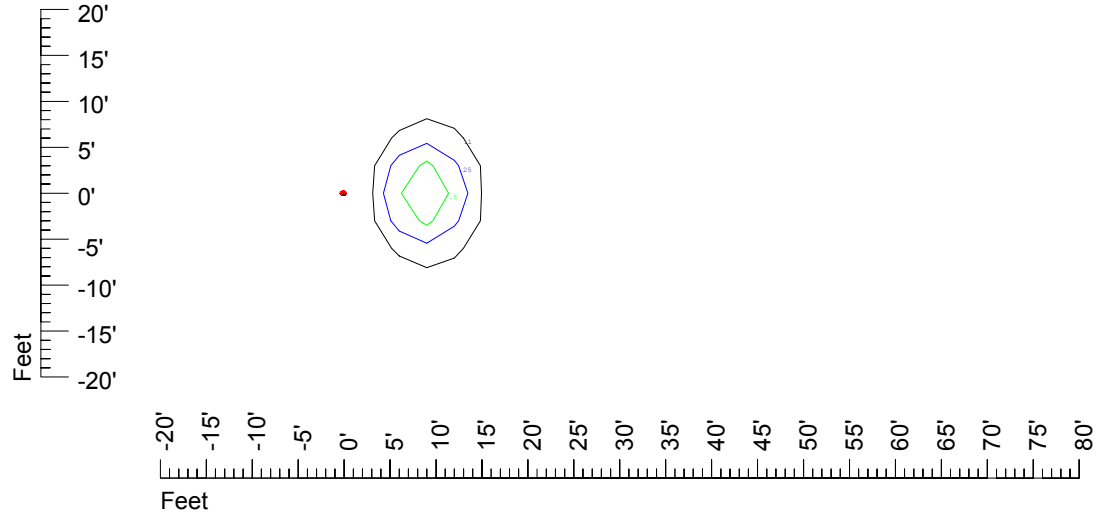

Mounting height 15' Tilt 30°

Mounting height 15' Tilt 45°