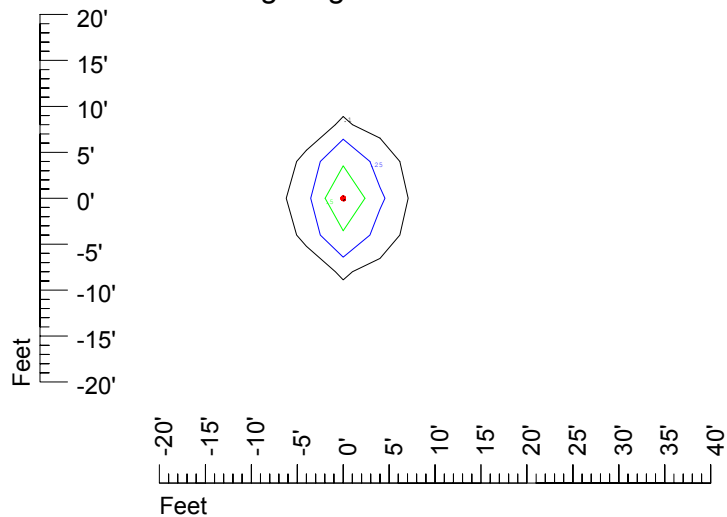

Isoline values — 0.1 fc — 0.25 fc — 0.5 fc — 1.0 fc — 2.0 fc

Mounting height 9' Tilt 0°

Mounting height 9' Tilt 30°

Mounting height 9' Tilt 15°

Mounting height 9' Tilt 45°

IES Photometric files C9266

Isoline template at 11 mounting height

Isoline values — 0.1 fc — 0.25 fc — 0.5 fc — 1.0 fc — 2.0 fc

Mounting height 11 Tilt 0°

Mounting height 11' Tilt 30°

Mounting height 11' Tilt 15°

Mounting height 11' Tilt 45°

IES Photometric files C9266

Isoline template at 15 mounting height

Isoline values — 0.1 fc — 0.25 fc — 0.5 fc — 1.0 fc — 2.0 fc

Mounting height 15' Tilt 0°

Mounting height 15' Tilt 30°

Mounting height 15' Tilt 15°

Mounting height 15' Tilt 45°

IES Photometric files C9266

Isoline template at 20 mounting height

Isoline values — 0.1 fc — 0.25 fc — 0.5 fc — 1.0 fc — 2.0 fc

Mounting height 20' Tilt 0°

Mounting height 20' Tilt 30°

Mounting height 20' Tilt 15°

Mounting height 20' Tilt 45°