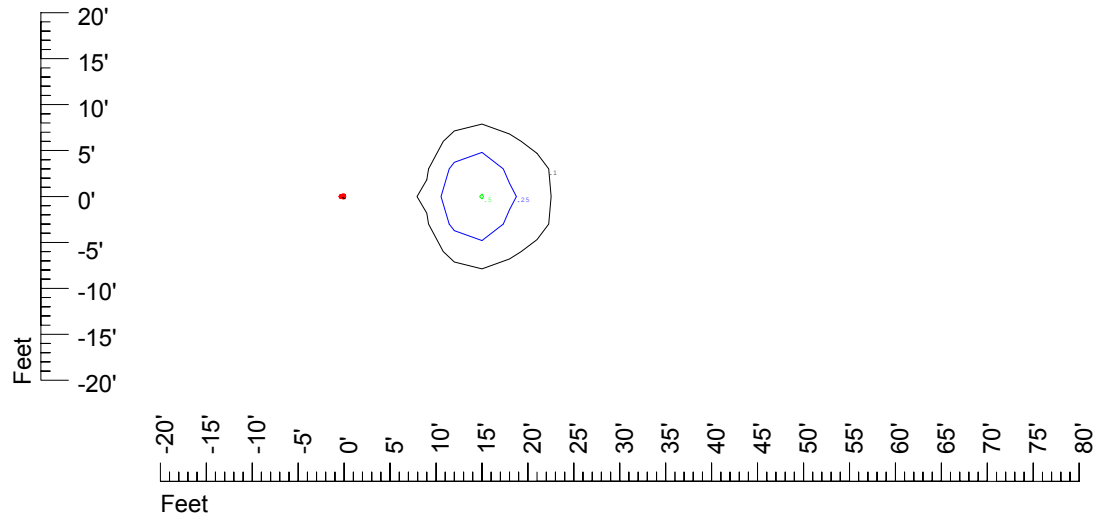

Isoline values — 0.1 fc — 0.25 fc — 0.5 fc — 1.0 fc — 2.0 fc

Mounting height 15' Tilt 0°

Mounting height 15' Tilt 30°

Mounting height 15' Tilt 15°

Mounting height 15' Tilt 45°

IES Photometric files C9266

Isoline template at 20 mounting height

Isoline values — 0.1 fc — 0.25 fc — 0.5 fc — 1.0 fc — 2.0 fc

Mounting height 20' Tilt 0°

Mounting height 20' Tilt 30°

Mounting height 20' Tilt 15°

Mounting height 20' Tilt 45°