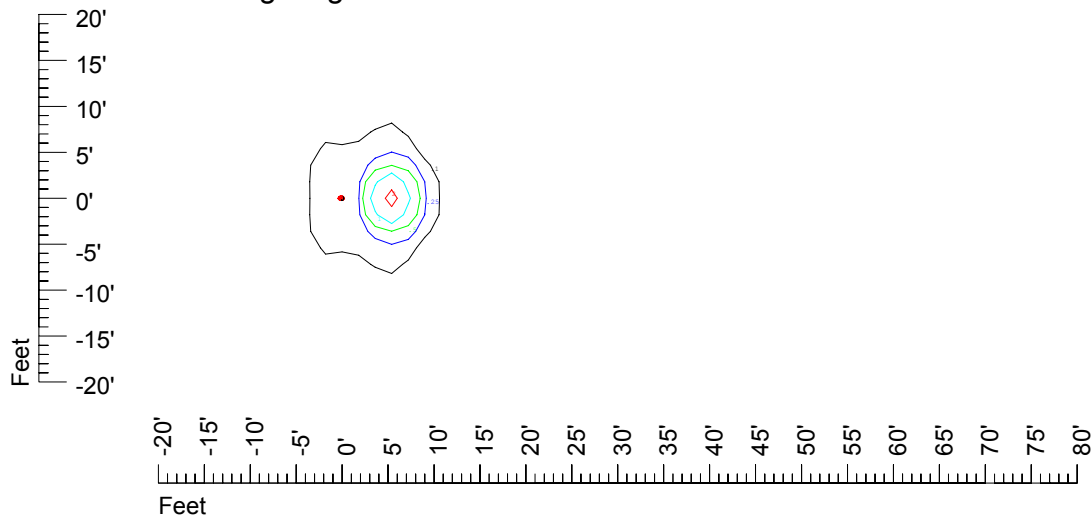

Isoline values — 0.1 fc — 0.25 fc — 0.5 fc — 1.0 fc — 2.0 fc

Mounting height 7' Tilt 0°

Mounting height 7' Tilt 30°

Mounting height 7' Tilt 15°

Mounting height 7' Tilt 45°

IES Photometric files C9266

Isoline template at 9 mounting height

Isoline values — 0.1 fc — 0.25 fc — 0.5 fc — 1.0 fc — 2.0 fc

Mounting height 9' Tilt 0°

Mounting height 9' Tilt 30°

Mounting height 9' Tilt 15°

Mounting height 9' Tilt 45°

IES Photometric files C9266

Isoline template at 11 mounting height