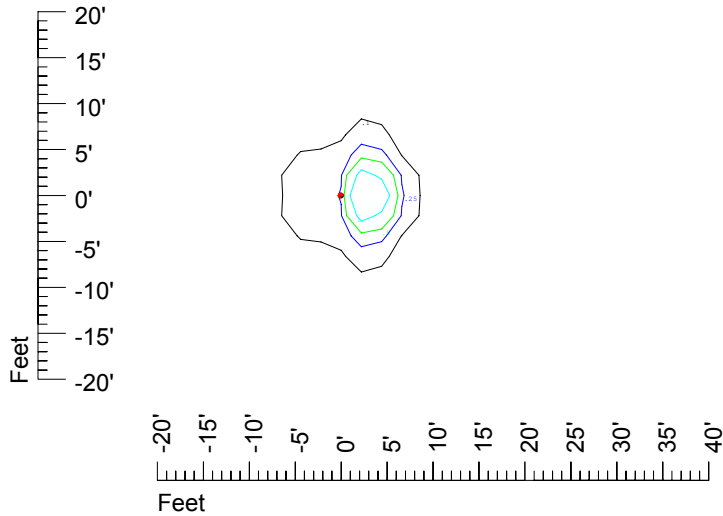

Isoline values — 0.1 fc — 0.25 fc — 0.5 fc — 1.0 fc — 2.0 fc

Mounting height 7' Tilt 0°

Mounting height 7' Tilt 30°

Mounting height 7' Tilt 15°

Mounting height 7' Tilt 45°

IES Photometric files C9266

Isoline template at 9 mounting height

Isoline values — 0.1 fc — 0.25 fc — 0.5 fc — 1.0 fc — 2.0 fc

Mounting height 9' Tilt 0°

Mounting height 9' Tilt 30°

Mounting height 9' Tilt 15°

Mounting height 9' Tilt 45°

IES Photometric files C9266

Isoline template at 11 mounting height

Isoline values — 0.1 fc — 0.25 fc — 0.5 fc — 1.0 fc — 2.0 fc

Mounting height 11 Tilt 0°

Mounting height 11' Tilt 30°

Mounting height 11' Tilt 15°

Mounting height 11' Tilt 45°

IES Photometric files C9266

Isoline template at 15 mounting height

Isoline values — 0.1 fc — 0.25 fc — 0.5 fc — 1.0 fc — 2.0 fc

Mounting height 15' Tilt 0°

Mounting height 15' Tilt 30°

Mounting height 15' Tilt 15°

Mounting height 15' Tilt 45°

IES Photometric files C9266

Isoline template at 20 mounting height