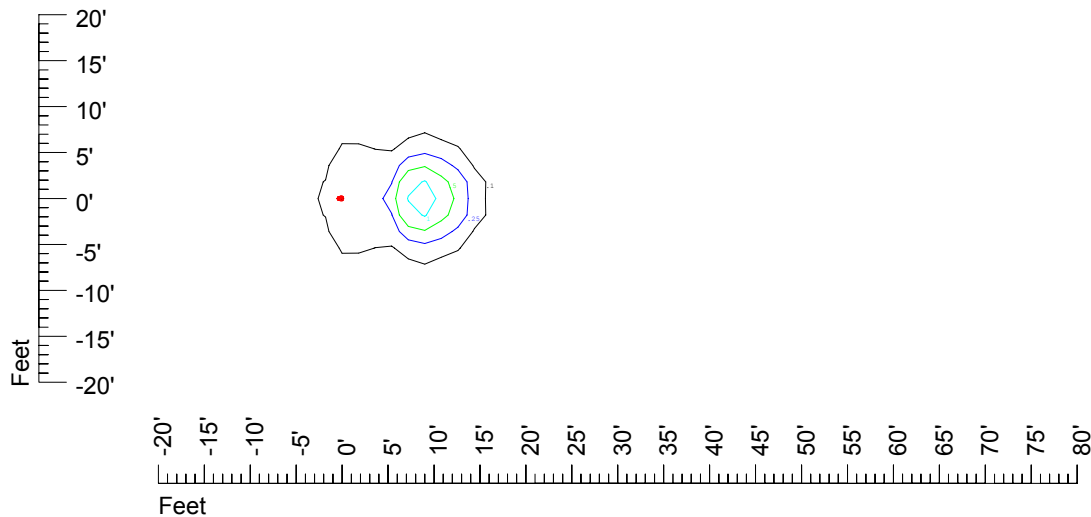

Isoline values — 0.1 fc — 0.25 fc — 0.5 fc — 1.0 fc — 2.0 fc

Mounting height 7' Tilt 0°

Mounting height 7' Tilt 30°

Mounting height 7' Tilt 15°

Mounting height 7' Tilt 45°

IES Photometric files C9266

Isoline template at 9 mounting height

Isoline values — 0.1 fc — 0.25 fc — 0.5 fc — 1.0 fc — 2.0 fc

Mounting height 9' Tilt 0°

Mounting height 9' Tilt 30°

Mounting height 9' Tilt 15°

Mounting height 9' Tilt 45°

IES Photometric files C9266

Isoline template at 11 mounting height