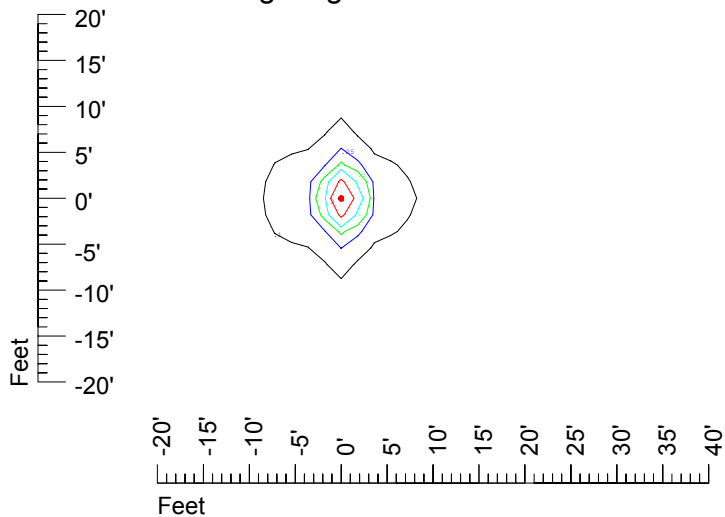

IES File: C9266

Lighting level in fc / Distance in feet

Vertical plan 0° to 180°
Horizontal plan 0°

— 2 fc — 1 fc — 0.5 fc — 0.25 fc — 0.1 fc

IES Photometric files C9266

Isoline template at 7 mounting height

Isoline values — 0.1 fc — 0.25 fc — 0.5 fc — 1.0 fc — 2.0 fc

Mounting height 7' Tilt 0°

Mounting height 7' Tilt 30°

Mounting height 7' Tilt 15°

Mounting height 7' Tilt 45°

IES Photometric files C9266

Isoline template at 9 mounting height

Isoline values — 0.1 fc — 0.25 fc — 0.5 fc — 1.0 fc — 2.0 fc

Mounting height 9' Tilt 0°

Mounting height 9' Tilt 30°

Mounting height 9' Tilt 15°

Mounting height 9' Tilt 45°

IES Photometric files C9266

Isoline template at 11 mounting height

Isoline values — 0.1 fc — 0.25 fc — 0.5 fc — 1.0 fc — 2.0 fc

Mounting height 20' Tilt 0°

Mounting height 20' Tilt 30°

Mounting height 20' Tilt 15°

Mounting height 20' Tilt 45°