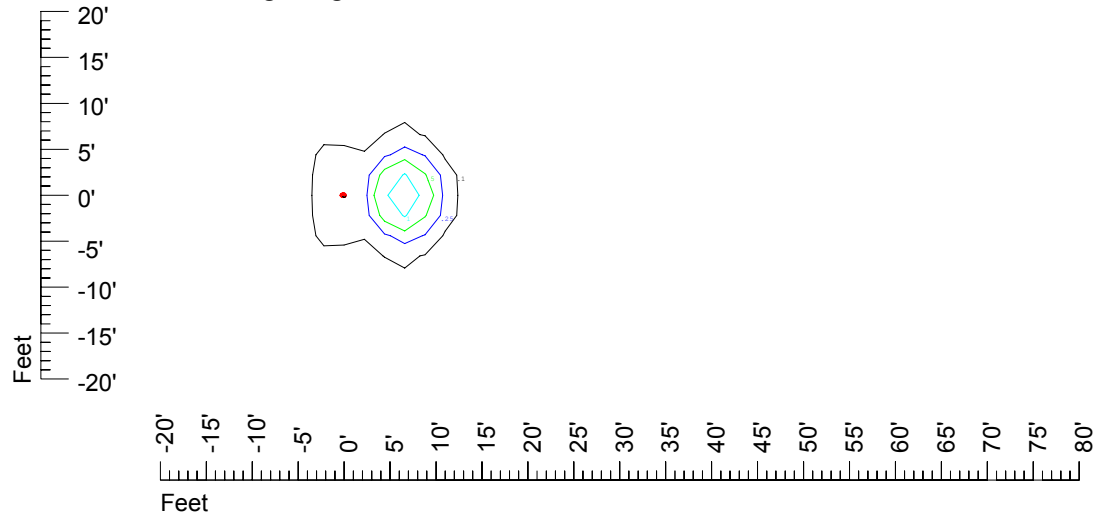

Isoline values — 0.1 fc — 0.25 fc — 0.5 fc — 1.0 fc — 2.0 fc

Mounting height 7' Tilt 0°

Mounting height 7' Tilt 30°

Mounting height 7' Tilt 15°

Mounting height 7' Tilt 45°

IES Photometric files C9266

Isoline template at 9 mounting height

Isoline values — 0.1 fc — 0.25 fc — 0.5 fc — 1.0 fc — 2.0 fc

Mounting height 9' Tilt 0°

Mounting height 9' Tilt 30°

Mounting height 9' Tilt 15°

Mounting height 9' Tilt 45°

IES Photometric files C9266

Isoline template at 11 mounting height

Isoline values — 0.1 fc — 0.25 fc — 0.5 fc — 1.0 fc — 2.0 fc

Mounting height 11 Tilt 0°

Mounting height 11' Tilt 30°

Mounting height 11' Tilt 15°

Mounting height 11' Tilt 45°

IES Photometric files C9266

Isoline template at 15 mounting height

Isoline values — 0.1 fc — 0.25 fc — 0.5 fc — 1.0 fc — 2.0 fc

Mounting height 20' Tilt 0°

Mounting height 20' Tilt 30°

Mounting height 20' Tilt 15°

Mounting height 20' Tilt 45°