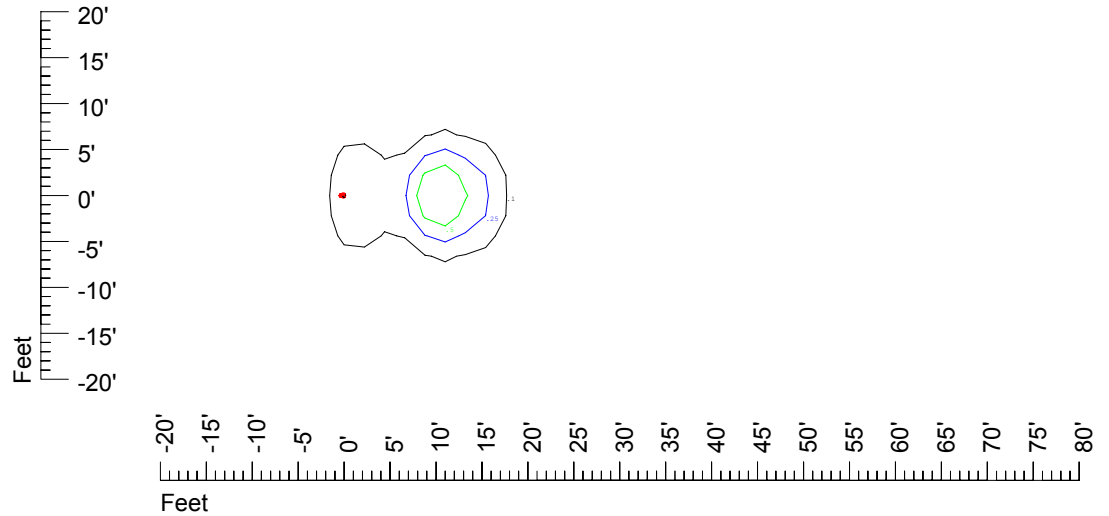

Isoline values — 0.1 fc — 0.25 fc — 0.5 fc — 1.0 fc — 2.0 fc

Mounting height 9' Tilt 0°

Mounting height 9' Tilt 30°

Mounting height 9' Tilt 15°

Mounting height 9' Tilt 45°

IES Photometric files C9266

Isoline template at 11 mounting height

Isoline values — 0.1 fc — 0.25 fc — 0.5 fc — 1.0 fc — 2.0 fc

Mounting height 11 Tilt 0°

Mounting height 11' Tilt 30°

Mounting height 11' Tilt 15°

Mounting height 11' Tilt 45°

IES Photometric files C9266

Isoline template at 15 mounting height

Isoline values — 0.1 fc — 0.25 fc — 0.5 fc — 1.0 fc — 2.0 fc

Mounting height 15' Tilt 0°

Mounting height 15' Tilt 30°

Mounting height 15' Tilt 15°

Mounting height 15' Tilt 45°

IES Photometric files C9266

Isoline template at 20 mounting height

Isoline values — 0.1 fc — 0.25 fc — 0.5 fc — 1.0 fc — 2.0 fc

Mounting height 20' Tilt 0°

Mounting height 20' Tilt 30°

Mounting height 20' Tilt 15°

Mounting height 20' Tilt 45°