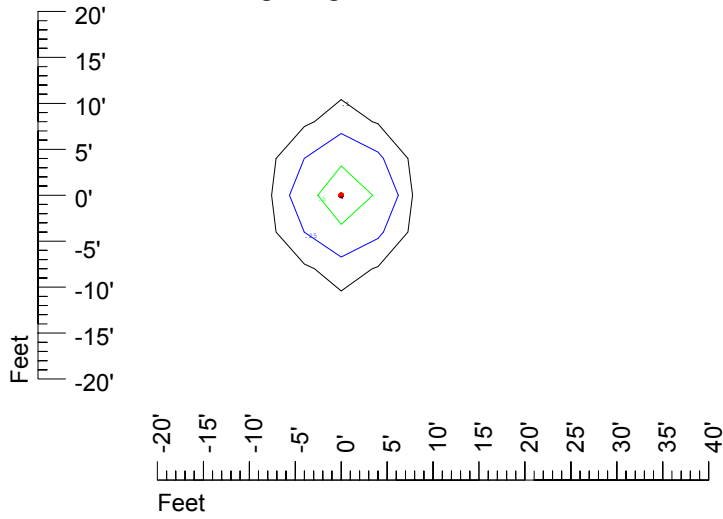

Mounting height 20' Tilt 15°

Isoline values — 0.1 fc — 0.25 fc — 0.5 fc — 1.0 fc — 2.0 fc

Mounting height 20' Tilt 0°