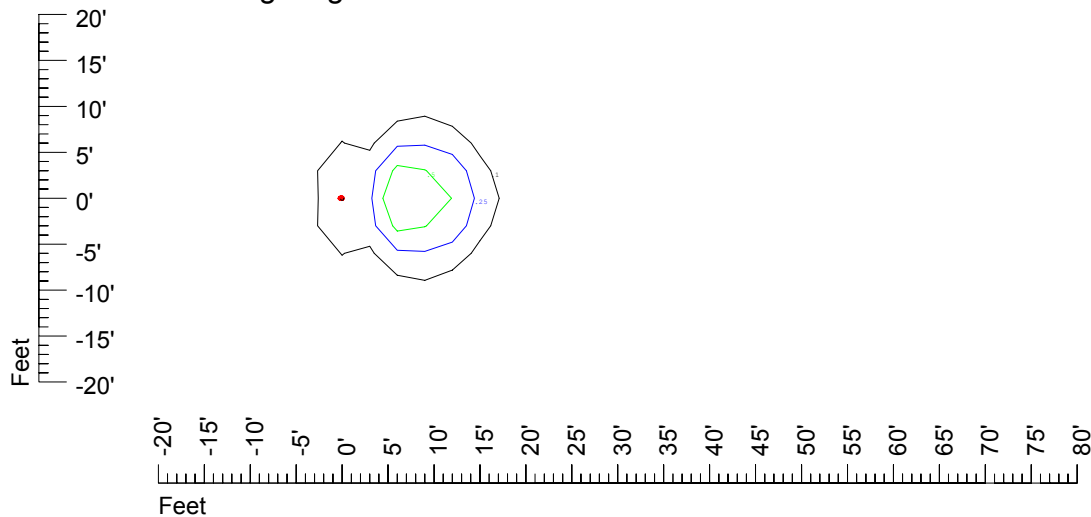

Isoline values — 0.1 fc — 0.25 fc — 0.5 fc — 1.0 fc — 2.0 fc

Mounting height 9' Tilt 0°

Mounting height 9' Tilt 30°

Mounting height 9' Tilt 15°

Mounting height 9' Tilt 45°

IES Photometric files C9265

Isoline template at 11 mounting height

Isoline values — 0.1 fc — 0.25 fc — 0.5 fc — 1.0 fc — 2.0 fc

Mounting height 11 Tilt 0°

Mounting height 11' Tilt 30°

Mounting height 11' Tilt 15°

Mounting height 11' Tilt 45°

IES Photometric files C9265

Isoline template at 15 mounting height

Isoline values — 0.1 fc — 0.25 fc — 0.5 fc — 1.0 fc — 2.0 fc

Mounting height 15' Tilt 0°

Mounting height 15' Tilt 30°

Mounting height 15' Tilt 15°

Mounting height 15' Tilt 45°

IES Photometric files C9265

Isoline template at 20 mounting height

Isoline values — 0.1 fc — 0.25 fc — 0.5 fc — 1.0 fc — 2.0 fc

Mounting height 20' Tilt 0°

Mounting height 20' Tilt 30°

Mounting height 20' Tilt 15°

Mounting height 20' Tilt 45°