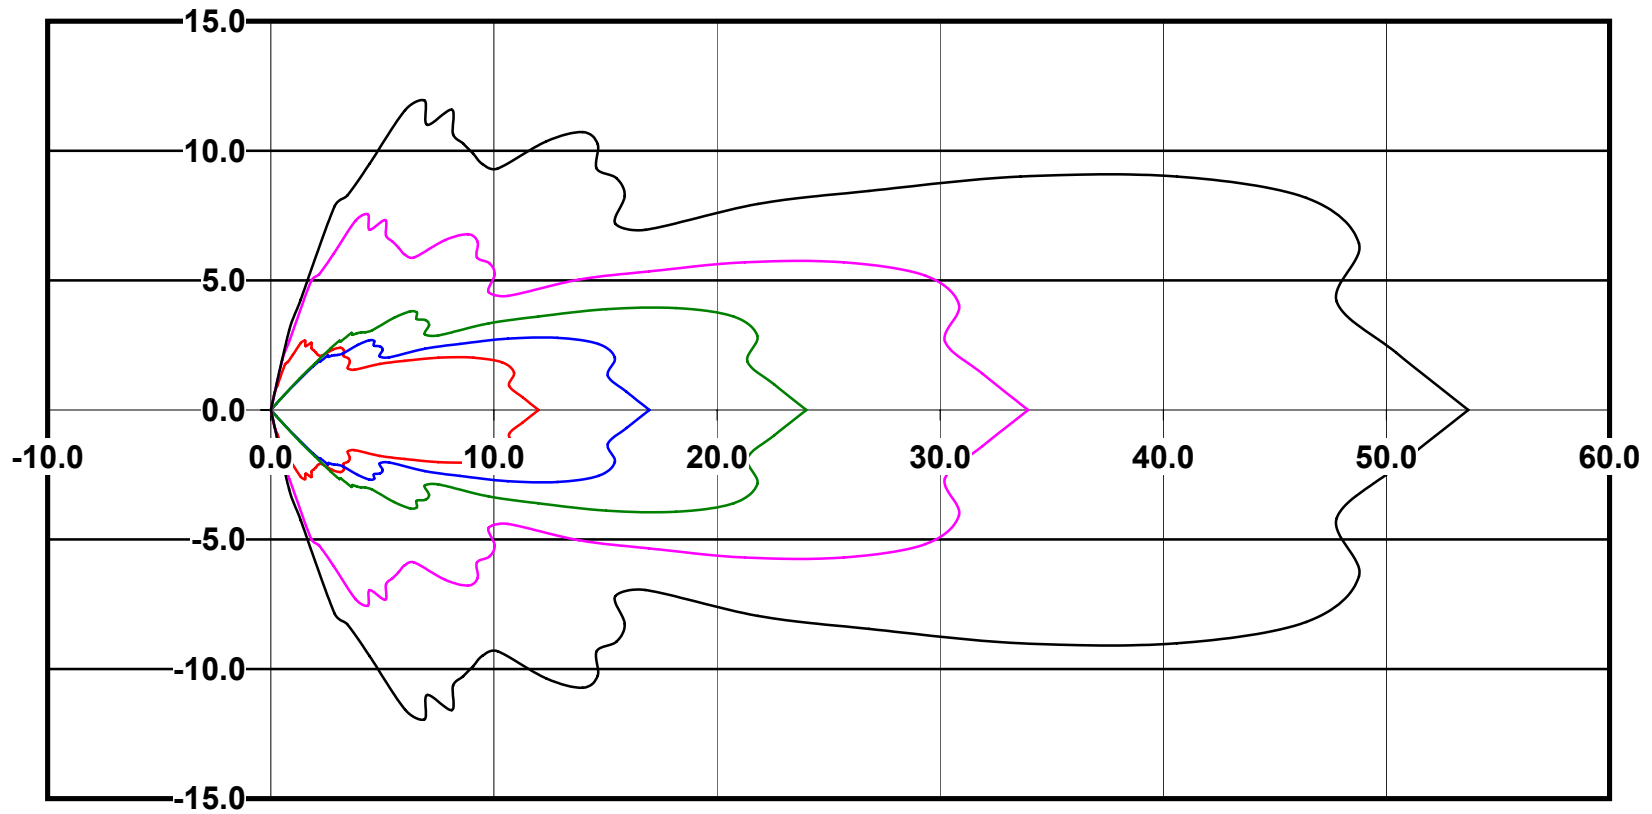

IES File: C9265

Lighting level in fc / Distance in feet

Vertical plan 0° to 180°
Horizontal plan 0°

— 2 fc — 1 fc — 0.5 fc — 0.25 fc — 0.1 fc

IES Photometric files C9265

Isoline template at 7 mounting height

Isoline values — 0.1 fc — 0.25 fc — 0.5 fc — 1.0 fc — 2.0 fc

Mounting height 7' Tilt 0°

Mounting height 7' Tilt 30°

Mounting height 7' Tilt 15°

Mounting height 7' Tilt 45°

IES Photometric files C9265

Isoline template at 9 mounting height

Isoline values — 0.1 fc — 0.25 fc — 0.5 fc — 1.0 fc — 2.0 fc

Mounting height 9' Tilt 0°

Mounting height 9' Tilt 30°

Mounting height 9' Tilt 15°

Mounting height 9' Tilt 45°

IES Photometric files C9265

Isoline template at 11 mounting height

Isoline values — 0.1 fc — 0.25 fc — 0.5 fc — 1.0 fc — 2.0 fc

Mounting height 20' Tilt 0°

Mounting height 20' Tilt 30°

Mounting height 20' Tilt 15°

Mounting height 20' Tilt 45°