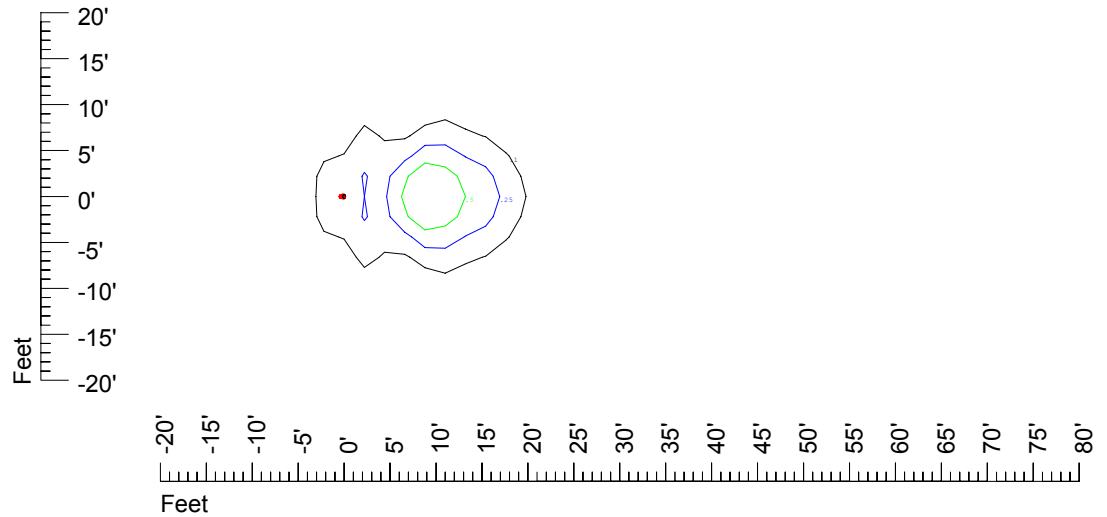

Isoline values — 0.1 fc — 0.25 fc — 0.5 fc — 1.0 fc — 2.0 fc

Mounting height 9' Tilt 0°

Mounting height 9' Tilt 30°

Mounting height 9' Tilt 15°

Mounting height 9' Tilt 45°

IES Photometric files C9265

Isoline template at 11 mounting height

Isoline values — 0.1 fc — 0.25 fc — 0.5 fc — 1.0 fc — 2.0 fc

Mounting height 11 Tilt 0°

Mounting height 11' Tilt 30°

Mounting height 11' Tilt 15°

Mounting height 11' Tilt 45°

IES Photometric files C9265

Isoline template at 15 mounting height

Isoline values — 0.1 fc — 0.25 fc — 0.5 fc — 1.0 fc — 2.0 fc

Mounting height 20' Tilt 0°

Mounting height 20' Tilt 30°

Mounting height 20' Tilt 15°

Mounting height 20' Tilt 45°