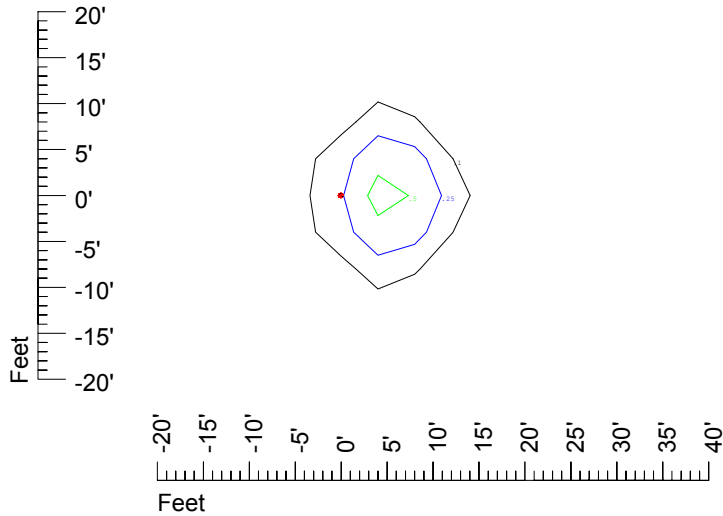

Isoline values — 0.1 fc — 0.25 fc — 0.5 fc — 1.0 fc — 2.0 fc

Mounting height 7' Tilt 0°

Mounting height 7' Tilt 30°

Mounting height 7' Tilt 15°

Mounting height 7' Tilt 45°

IES Photometric files C9265

Isoline template at 9 mounting height

Isoline values — 0.1 fc — 0.25 fc — 0.5 fc — 1.0 fc — 2.0 fc

Mounting height 11 Tilt 0°

Mounting height 11' Tilt 30°

Mounting height 11' Tilt 15°

Mounting height 11' Tilt 45°

IES Photometric files C9265

Isoline template at 15 mounting height

Isoline values — 0.1 fc — 0.25 fc — 0.5 fc — 1.0 fc — 2.0 fc

Mounting height 15' Tilt 0°

Mounting height 15' Tilt 30°

Mounting height 15' Tilt 15°

Mounting height 15' Tilt 45°

IES Photometric files C9265

Isoline template at 20 mounting height

Isoline values — 0.1 fc — 0.25 fc — 0.5 fc — 1.0 fc — 2.0 fc

Mounting height 20' Tilt 0°

Mounting height 20' Tilt 30°

Mounting height 20' Tilt 15°

Mounting height 20' Tilt 45°