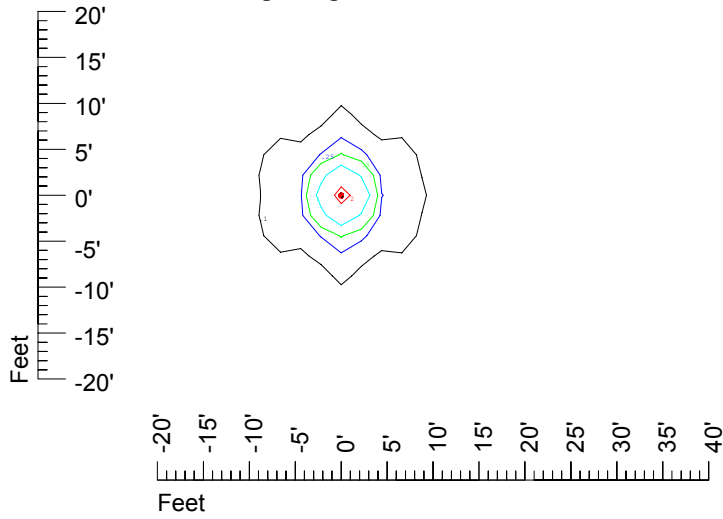

IES File: C9265

Lighting level in fc / Distance in feet

Vertical plan 0° to 180°
Horizontal plan 0°

— 2 fc — 1 fc — 0.5 fc — 0.25 fc — 0.1 fc

IES Photometric files C9265

Isoline template at 7 mounting height

Isoline values — 0.1 fc — 0.25 fc — 0.5 fc — 1.0 fc — 2.0 fc

Mounting height 7' Tilt 0°

Mounting height 7' Tilt 30°

Mounting height 7' Tilt 15°

Mounting height 7' Tilt 45°

IES Photometric files C9265

Isoline template at 9 mounting height

Isoline values — 0.1 fc — 0.25 fc — 0.5 fc — 1.0 fc — 2.0 fc

Mounting height 9' Tilt 0°

Mounting height 9' Tilt 30°

Mounting height 9' Tilt 15°

Mounting height 9' Tilt 45°

IES Photometric files C9265

Isoline template at 11 mounting height

Isoline values — 0.1 fc — 0.25 fc — 0.5 fc — 1.0 fc — 2.0 fc

Mounting height 11 Tilt 0°

Mounting height 11' Tilt 30°

Mounting height 11' Tilt 15°

Mounting height 11' Tilt 45°

IES Photometric files C9265

Isoline template at 15 mounting height