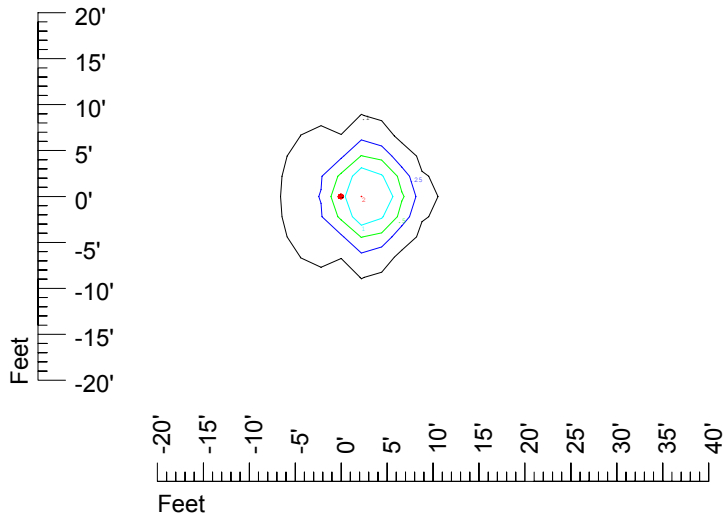

Isoline values — 0.1 fc — 0.25 fc — 0.5 fc — 1.0 fc — 2.0 fc

Mounting height 7' Tilt 0°

Mounting height 7' Tilt 30°

Mounting height 7' Tilt 15°

Mounting height 7' Tilt 45°

IES Photometric files C9265

Isoline template at 9 mounting height

Isoline values — 0.1 fc — 0.25 fc — 0.5 fc — 1.0 fc — 2.0 fc

Mounting height 9' Tilt 0°

Mounting height 9' Tilt 30°

Mounting height 9' Tilt 15°

Mounting height 9' Tilt 45°

IES Photometric files C9265

Isoline template at 11 mounting height

Isoline values — 0.1 fc — 0.25 fc — 0.5 fc — 1.0 fc — 2.0 fc

Mounting height 11 Tilt 0°

Mounting height 11' Tilt 30°

Mounting height 11' Tilt 15°

Mounting height 11' Tilt 45°

IES Photometric files C9265

Isoline template at 15 mounting height

Isoline values — 0.1 fc — 0.25 fc — 0.5 fc — 1.0 fc — 2.0 fc

Mounting height 15' Tilt 0°

Mounting height 15' Tilt 30°

Mounting height 15' Tilt 15°

Mounting height 15' Tilt 45°

IES Photometric files C9265

Isoline template at 20 mounting height