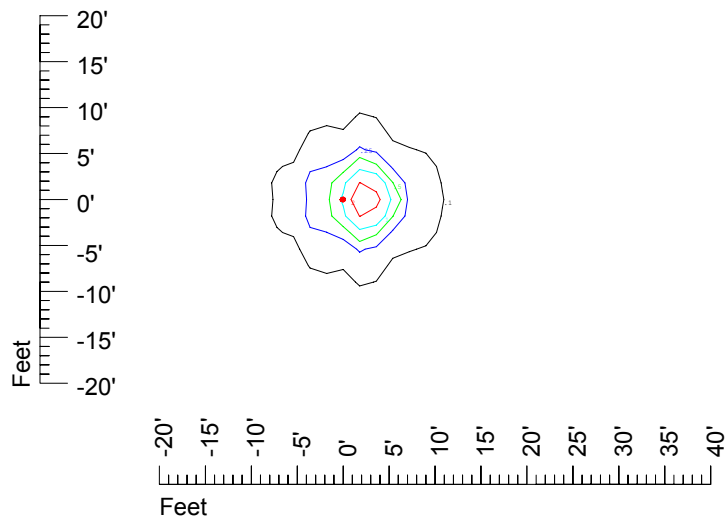

IES File: C9265

Lighting level in fc / Distance in feet

Vertical plan 0° to 180°
Horizontal plan 0°

— 2 fc — 1 fc — 0.5 fc — 0.25 fc — 0.1 fc

IES Photometric files C9265

Isoline template at 7 mounting height

Isoline values — 0.1 fc — 0.25 fc — 0.5 fc — 1.0 fc — 2.0 fc

Mounting height 7' Tilt 0°

Mounting height 7' Tilt 30°

Mounting height 7' Tilt 15°

Mounting height 7' Tilt 45°

IES Photometric files C9265

Isoline template at 9 mounting height

Isoline values — 0.1 fc — 0.25 fc — 0.5 fc — 1.0 fc — 2.0 fc

Mounting height 9' Tilt 0°

Mounting height 9' Tilt 30°

Mounting height 9' Tilt 15°

Mounting height 9' Tilt 45°

IES Photometric files C9265

Isoline template at 11 mounting height

Isoline values — 0.1 fc — 0.25 fc — 0.5 fc — 1.0 fc — 2.0 fc

Mounting height 11 Tilt 0°

Mounting height 11' Tilt 30°

Mounting height 11' Tilt 15°

Mounting height 11' Tilt 45°

IES Photometric files C9265

Isoline template at 15 mounting height