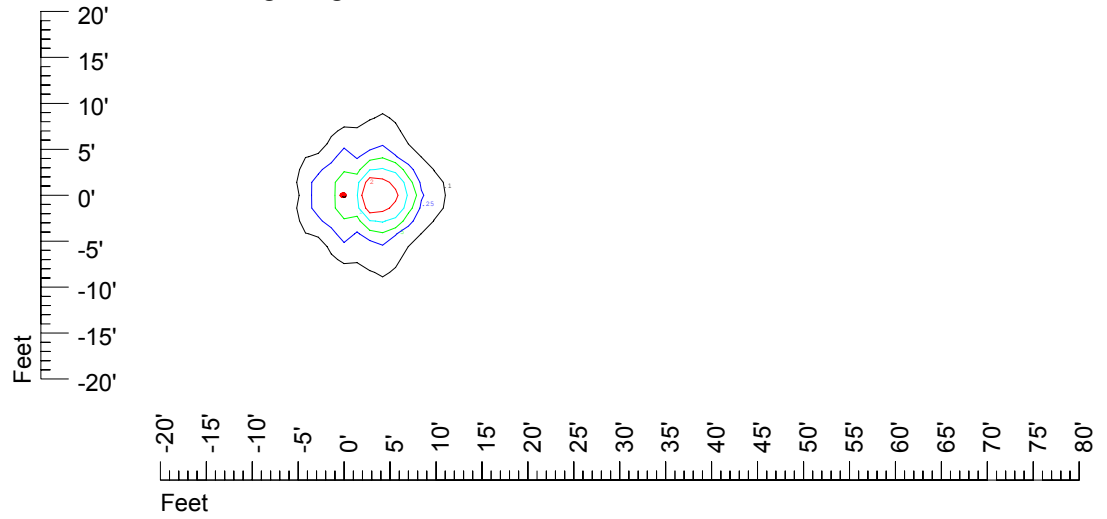

IES File: C9265

Lighting level in fc / Distance in feet

Vertical plan 0° to 180°
Horizontal plan 0°

— 2 fc — 1 fc — 0.5 fc — 0.25 fc — 0.1 fc

IES Photometric files C9265

Isoline template at 7 mounting height

Isoline values — 0.1 fc — 0.25 fc — 0.5 fc — 1.0 fc — 2.0 fc

Mounting height 7' Tilt 0°

Mounting height 7' Tilt 30°

Mounting height 7' Tilt 15°

Mounting height 7' Tilt 45°

IES Photometric files C9265

Isoline template at 9 mounting height

Isoline values — 0.1 fc — 0.25 fc — 0.5 fc — 1.0 fc — 2.0 fc

Mounting height 9' Tilt 0°

Mounting height 9' Tilt 30°

Mounting height 9' Tilt 15°

Mounting height 9' Tilt 45°

IES Photometric files C9265

Isoline template at 11 mounting height

Isoline values — 0.1 fc — 0.25 fc — 0.5 fc — 1.0 fc — 2.0 fc

Mounting height 20' Tilt 0°

Mounting height 20' Tilt 30°

Mounting height 20' Tilt 15°

Mounting height 20' Tilt 45°