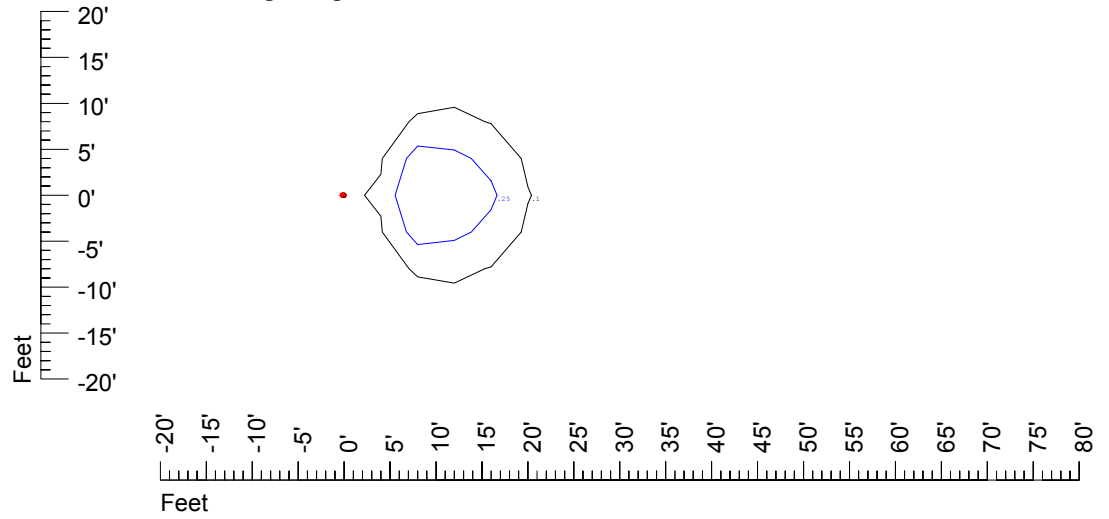

Isoline values — 0.1 fc — 0.25 fc — 0.5 fc — 1.0 fc — 2.0 fc

Mounting height 11 Tilt 0°

Mounting height 11' Tilt 30°

Mounting height 11' Tilt 15°

Mounting height 11' Tilt 45°

IES Photometric files C9265

Isoline template at 15 mounting height

Isoline values — 0.1 fc — 0.25 fc — 0.5 fc — 1.0 fc — 2.0 fc

Mounting height 15' Tilt 0°

Mounting height 15' Tilt 30°

Mounting height 15' Tilt 15°

Mounting height 15' Tilt 45°

IES Photometric files C9265

Isoline template at 20 mounting height

Isoline values — 0.1 fc — 0.25 fc — 0.5 fc — 1.0 fc — 2.0 fc

Mounting height 20' Tilt 0°

Mounting height 20' Tilt 30°

Mounting height 20' Tilt 15°

Mounting height 20' Tilt 45°