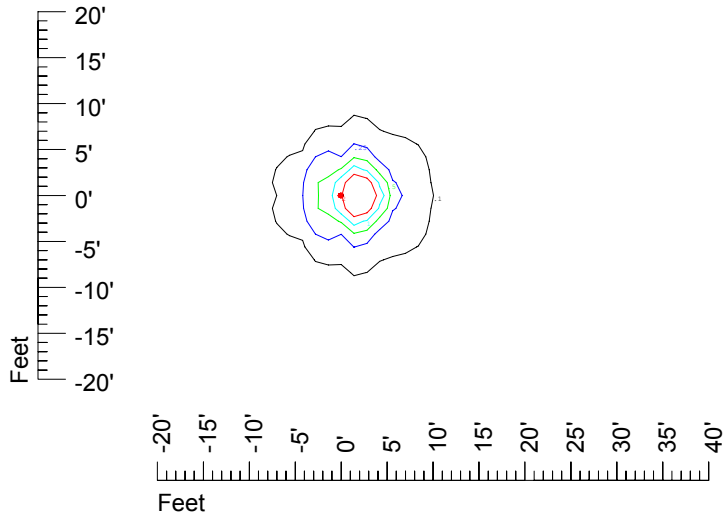

IES File: C9265

Lighting level in fc / Distance in feet

Vertical plan 0° to 180°
Horizontal plan 0°

— 2 fc — 1 fc — 0.5 fc — 0.25 fc — 0.1 fc

IES Photometric files C9265

Isoline template at 7 mounting height

Isoline values — 0.1 fc — 0.25 fc — 0.5 fc — 1.0 fc — 2.0 fc

Mounting height 7' Tilt 0°

Mounting height 7' Tilt 30°

Mounting height 7' Tilt 15°

Mounting height 7' Tilt 45°

IES Photometric files C9265

Isoline template at 9 mounting height

Isoline values — 0.1 fc — 0.25 fc — 0.5 fc — 1.0 fc — 2.0 fc

Mounting height 9' Tilt 0°

Mounting height 9' Tilt 30°

Mounting height 9' Tilt 15°

Mounting height 9' Tilt 45°

IES Photometric files C9265

Isoline template at 11 mounting height

Isoline values — 0.1 fc — 0.25 fc — 0.5 fc — 1.0 fc — 2.0 fc

Mounting height 20' Tilt 0°

Mounting height 20' Tilt 30°

Mounting height 20' Tilt 15°

Mounting height 20' Tilt 45°