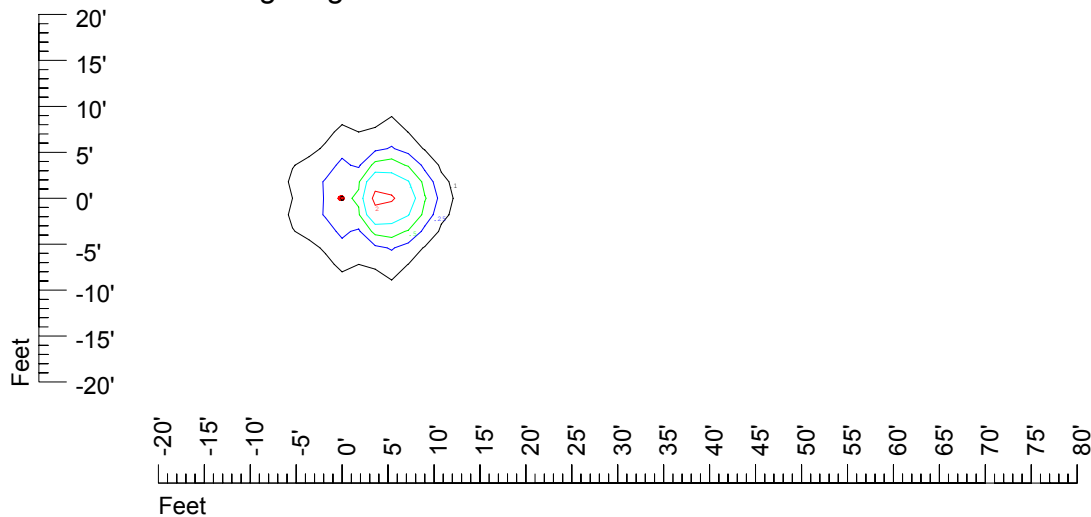

Isoline values — 0.1 fc — 0.25 fc — 0.5 fc — 1.0 fc — 2.0 fc

Mounting height 7' Tilt 0°

Mounting height 7' Tilt 30°

Mounting height 7' Tilt 15°

Mounting height 7' Tilt 45°

IES Photometric files C9265

Isoline template at 9 mounting height

Isoline values — 0.1 fc — 0.25 fc — 0.5 fc — 1.0 fc — 2.0 fc

Mounting height 9' Tilt 0°

Mounting height 9' Tilt 30°

Mounting height 9' Tilt 15°

Mounting height 9' Tilt 45°

IES Photometric files C9265

Isoline template at 11 mounting height

Isoline values — 0.1 fc — 0.25 fc — 0.5 fc — 1.0 fc — 2.0 fc

Mounting height 20' Tilt 0°

Mounting height 20' Tilt 30°

Mounting height 20' Tilt 15°

Mounting height 20' Tilt 45°