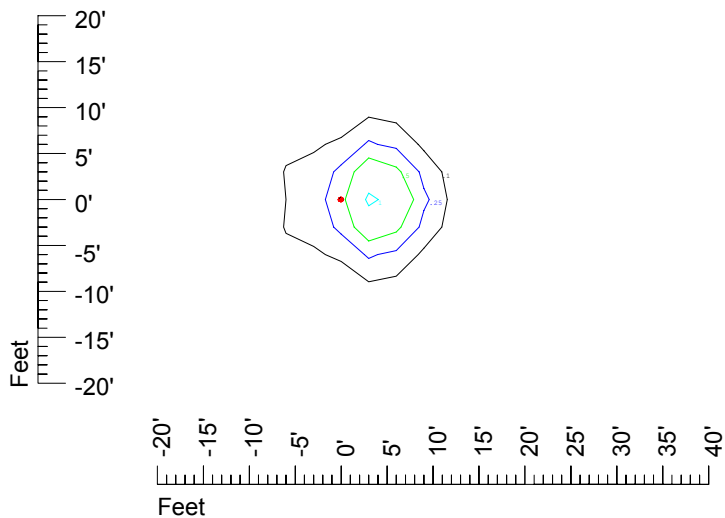

Isoline values — 0.1 fc — 0.25 fc — 0.5 fc — 1.0 fc — 2.0 fc

Mounting height 9' Tilt 0°

Mounting height 9' Tilt 30°

Mounting height 9' Tilt 15°

Mounting height 9' Tilt 45°

IES Photometric files C9265

Isoline template at 11 mounting height

Isoline values — 0.1 fc — 0.25 fc — 0.5 fc — 1.0 fc — 2.0 fc

Mounting height 11 Tilt 0°

Mounting height 11' Tilt 30°

Mounting height 11' Tilt 15°

Mounting height 11' Tilt 45°

IES Photometric files C9265

Isoline template at 15 mounting height

Isoline values — 0.1 fc — 0.25 fc — 0.5 fc — 1.0 fc — 2.0 fc

Mounting height 15' Tilt 0°

Mounting height 15' Tilt 30°

Mounting height 15' Tilt 15°

Mounting height 15' Tilt 45°

IES Photometric files C9265

Isoline template at 20 mounting height

Isoline values — 0.1 fc — 0.25 fc — 0.5 fc — 1.0 fc — 2.0 fc

Mounting height 20' Tilt 0°

Mounting height 20' Tilt 30°

Mounting height 20' Tilt 15°

Mounting height 20' Tilt 45°