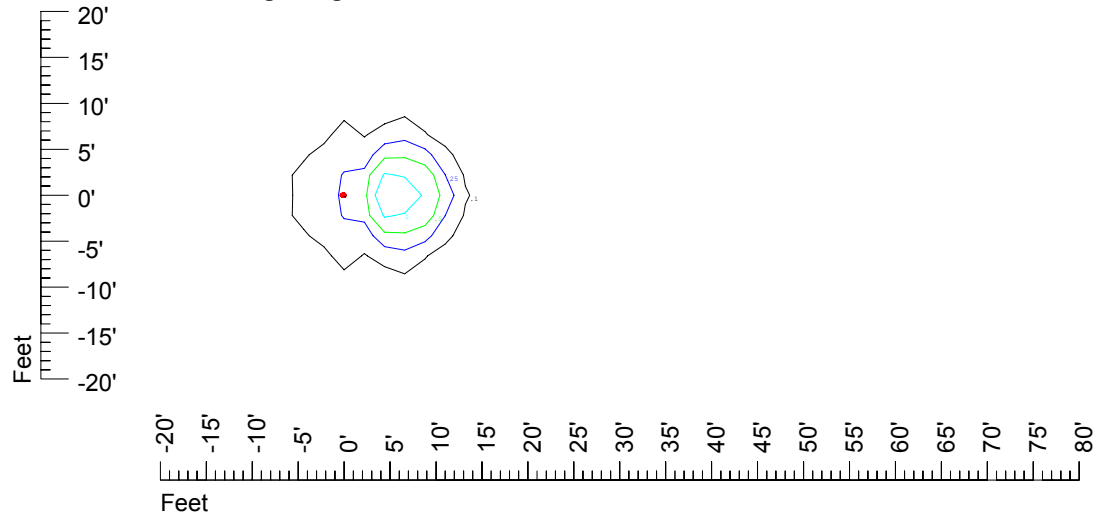

Isoline values — 0.1 fc — 0.25 fc — 0.5 fc — 1.0 fc — 2.0 fc

Mounting height 7' Tilt 0°

Mounting height 7' Tilt 30°

Mounting height 7' Tilt 15°

Mounting height 7' Tilt 45°

IES Photometric files C9265

Isoline template at 9 mounting height

Isoline values — 0.1 fc — 0.25 fc — 0.5 fc — 1.0 fc — 2.0 fc

Mounting height 9' Tilt 0°

Mounting height 9' Tilt 30°

Mounting height 9' Tilt 15°

Mounting height 9' Tilt 45°

IES Photometric files C9265

Isoline template at 11 mounting height

Isoline values — 0.1 fc — 0.25 fc — 0.5 fc — 1.0 fc — 2.0 fc

Mounting height 11 Tilt 0°

Mounting height 11' Tilt 30°

Mounting height 11' Tilt 15°

Mounting height 11' Tilt 45°

IES Photometric files C9265

Isoline template at 15 mounting height

Isoline values — 0.1 fc — 0.25 fc — 0.5 fc — 1.0 fc — 2.0 fc

Mounting height 20' Tilt 0°

Mounting height 20' Tilt 30°

Mounting height 20' Tilt 15°

Mounting height 20' Tilt 45°