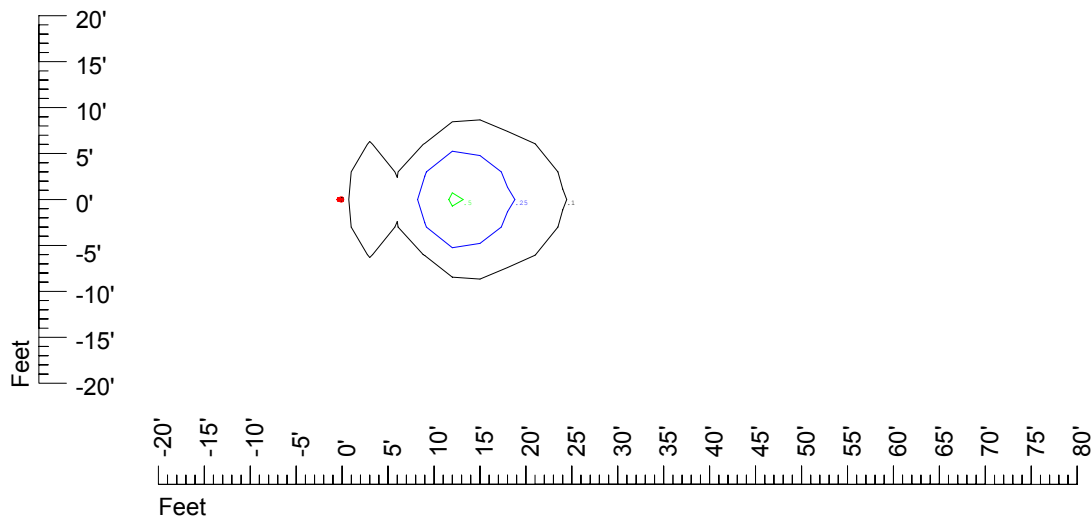

Isoline values — 0.1 fc — 0.25 fc — 0.5 fc — 1.0 fc — 2.0 fc

Mounting height 11 Tilt 0°

Mounting height 11' Tilt 30°

Mounting height 11' Tilt 15°

Mounting height 11' Tilt 45°

IES Photometric files C9265

Isoline template at 15 mounting height

Isoline values — 0.1 fc — 0.25 fc — 0.5 fc — 1.0 fc — 2.0 fc

Mounting height 15' Tilt 0°

Mounting height 15' Tilt 30°

Mounting height 15' Tilt 15°

Mounting height 15' Tilt 45°

IES Photometric files C9265

Isoline template at 20 mounting height

Isoline values — 0.1 fc — 0.25 fc — 0.5 fc — 1.0 fc — 2.0 fc

Mounting height 20' Tilt 0°

Mounting height 20' Tilt 30°

Mounting height 20' Tilt 15°

Mounting height 20' Tilt 45°