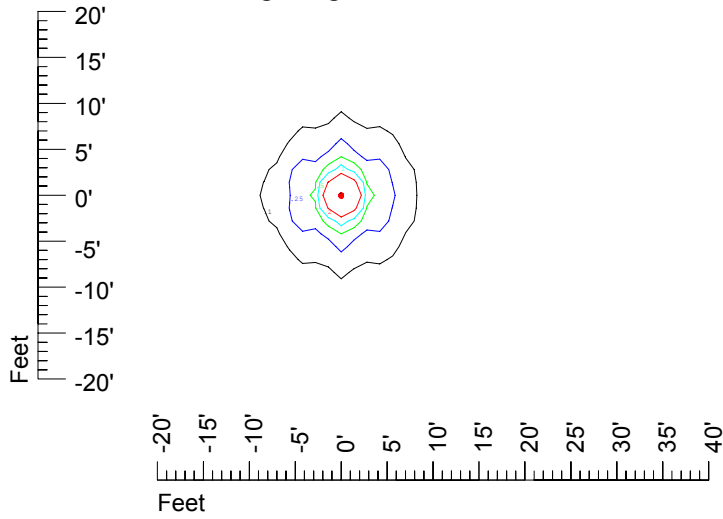

IES File: C9265

Lighting level in fc / Distance in feet

Vertical plan 0° to 180°
Horizontal plan 0°

— 2 fc — 1 fc — 0.5 fc — 0.25 fc — 0.1 fc

IES Photometric files C9265

Isoline template at 7 mounting height

Isoline values — 0.1 fc — 0.25 fc — 0.5 fc — 1.0 fc — 2.0 fc

Mounting height 7' Tilt 0°

Mounting height 7' Tilt 30°

Mounting height 7' Tilt 15°

Mounting height 7' Tilt 45°

IES Photometric files C9265

Isoline template at 9 mounting height

Isoline values — 0.1 fc — 0.25 fc — 0.5 fc — 1.0 fc — 2.0 fc

Mounting height 9' Tilt 0°

Mounting height 9' Tilt 30°

Mounting height 9' Tilt 15°

Mounting height 9' Tilt 45°

IES Photometric files C9265

Isoline template at 11 mounting height

Isoline values — 0.1 fc — 0.25 fc — 0.5 fc — 1.0 fc — 2.0 fc

Mounting height 20' Tilt 0°

Mounting height 20' Tilt 30°

Mounting height 20' Tilt 15°

Mounting height 20' Tilt 45°