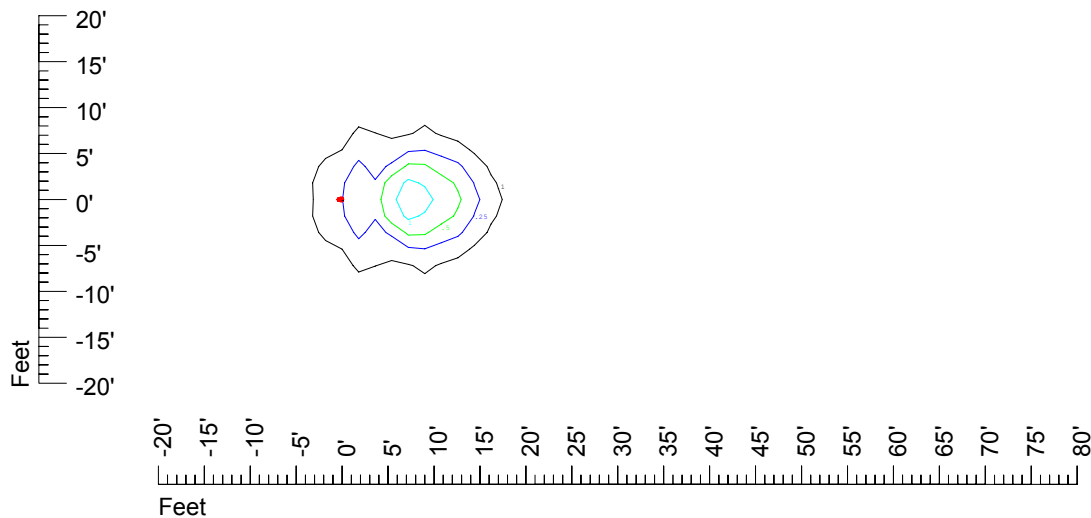

Isoline values — 0.1 fc — 0.25 fc — 0.5 fc — 1.0 fc — 2.0 fc

Mounting height 7' Tilt 0°

Mounting height 7' Tilt 30°

Mounting height 7' Tilt 15°

Mounting height 7' Tilt 45°

IES Photometric files C9265

Isoline template at 9 mounting height

Isoline values — 0.1 fc — 0.25 fc — 0.5 fc — 1.0 fc — 2.0 fc

Mounting height 9' Tilt 0°

Mounting height 9' Tilt 30°

Mounting height 9' Tilt 15°

Mounting height 9' Tilt 45°

IES Photometric files C9265

Isoline template at 11 mounting height

Isoline values — 0.1 fc — 0.25 fc — 0.5 fc — 1.0 fc — 2.0 fc

Mounting height 11 Tilt 0°

Mounting height 11' Tilt 30°

Mounting height 11' Tilt 15°

Mounting height 11' Tilt 45°

IES Photometric files C9265

Isoline template at 15 mounting height