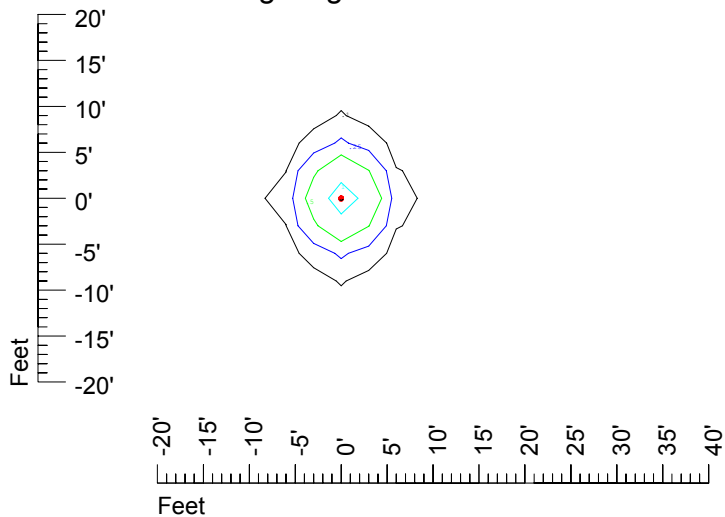

Isoline values — 0.1 fc — 0.25 fc — 0.5 fc — 1.0 fc — 2.0 fc

Mounting height 7' Tilt 0°

Mounting height 7' Tilt 30°

Mounting height 7' Tilt 15°

Mounting height 7' Tilt 45°

IES Photometric files C9265

Isoline template at 9 mounting height

Isoline values — 0.1 fc — 0.25 fc — 0.5 fc — 1.0 fc — 2.0 fc

Mounting height 9' Tilt 0°

Mounting height 9' Tilt 30°

Mounting height 9' Tilt 15°

Mounting height 9' Tilt 45°

IES Photometric files C9265

Isoline template at 11 mounting height

Isoline values — 0.1 fc — 0.25 fc — 0.5 fc — 1.0 fc — 2.0 fc

Mounting height 11 Tilt 0°

Mounting height 11' Tilt 30°

Mounting height 11' Tilt 15°

Mounting height 11' Tilt 45°

IES Photometric files C9265

Isoline template at 15 mounting height

Isoline values — 0.1 fc — 0.25 fc — 0.5 fc — 1.0 fc — 2.0 fc

Mounting height 15' Tilt 0°

Mounting height 15' Tilt 30°

Mounting height 15' Tilt 15°

Mounting height 15' Tilt 45°

IES Photometric files C9265

Isoline template at 20 mounting height