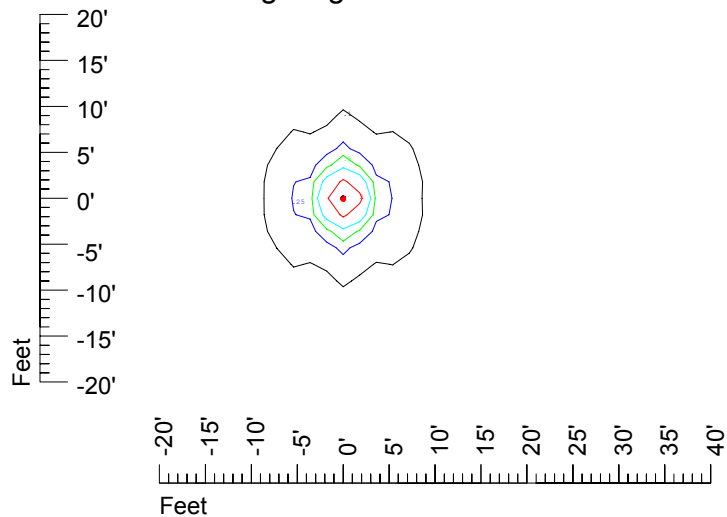

IES File: C9265

Lighting level in fc / Distance in feet

Vertical plan 0° to 180°
Horizontal plan 0°

— 2 fc — 1 fc — 0.5 fc — 0.25 fc — 0.1 fc

IES Photometric files C9265

Isoline template at 7 mounting height

Isoline values — 0.1 fc — 0.25 fc — 0.5 fc — 1.0 fc — 2.0 fc

Mounting height 7' Tilt 0°

Mounting height 7' Tilt 30°

Mounting height 7' Tilt 15°

Mounting height 7' Tilt 45°

IES Photometric files C9265

Isoline template at 9 mounting height

Isoline values — 0.1 fc — 0.25 fc — 0.5 fc — 1.0 fc — 2.0 fc

Mounting height 9' Tilt 0°

Mounting height 9' Tilt 30°

Mounting height 9' Tilt 15°

Mounting height 9' Tilt 45°

IES Photometric files C9265

Isoline template at 11 mounting height

Isoline values — 0.1 fc — 0.25 fc — 0.5 fc — 1.0 fc — 2.0 fc

Mounting height 20' Tilt 0°

Mounting height 20' Tilt 30°

Mounting height 20' Tilt 15°

Mounting height 20' Tilt 45°