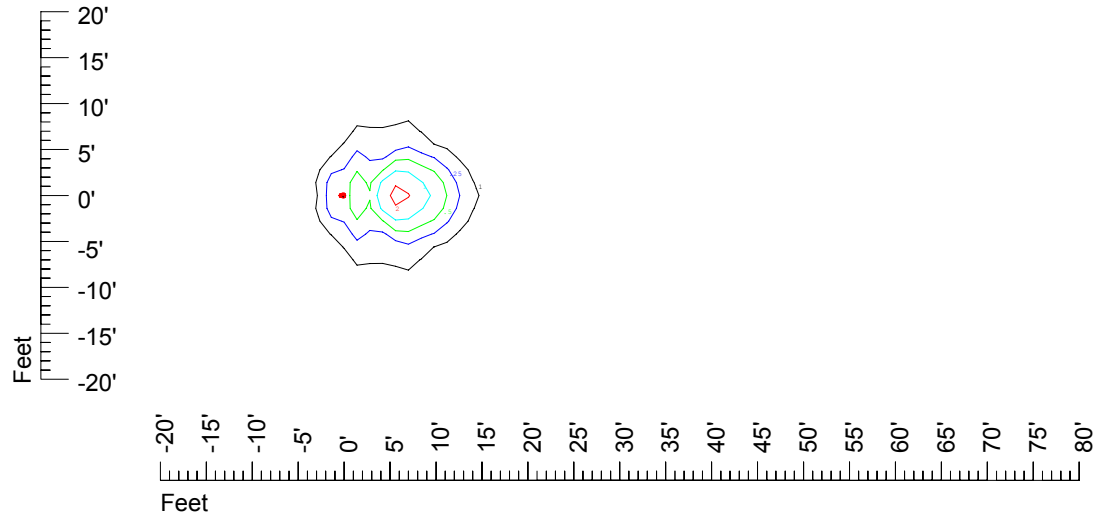

Isoline values — 0.1 fc — 0.25 fc — 0.5 fc — 1.0 fc — 2.0 fc

Mounting height 7' Tilt 0°

Mounting height 7' Tilt 30°

Mounting height 7' Tilt 15°

Mounting height 7' Tilt 45°

IES Photometric files C9265

Isoline template at 9 mounting height

Isoline values — 0.1 fc — 0.25 fc — 0.5 fc — 1.0 fc — 2.0 fc

Mounting height 9' Tilt 0°

Mounting height 9' Tilt 30°

Mounting height 9' Tilt 15°

Mounting height 9' Tilt 45°

IES Photometric files C9265

Isoline template at 11 mounting height

Isoline values — 0.1 fc — 0.25 fc — 0.5 fc — 1.0 fc — 2.0 fc

Mounting height 20' Tilt 0°

Mounting height 20' Tilt 30°

Mounting height 20' Tilt 15°

Mounting height 20' Tilt 45°