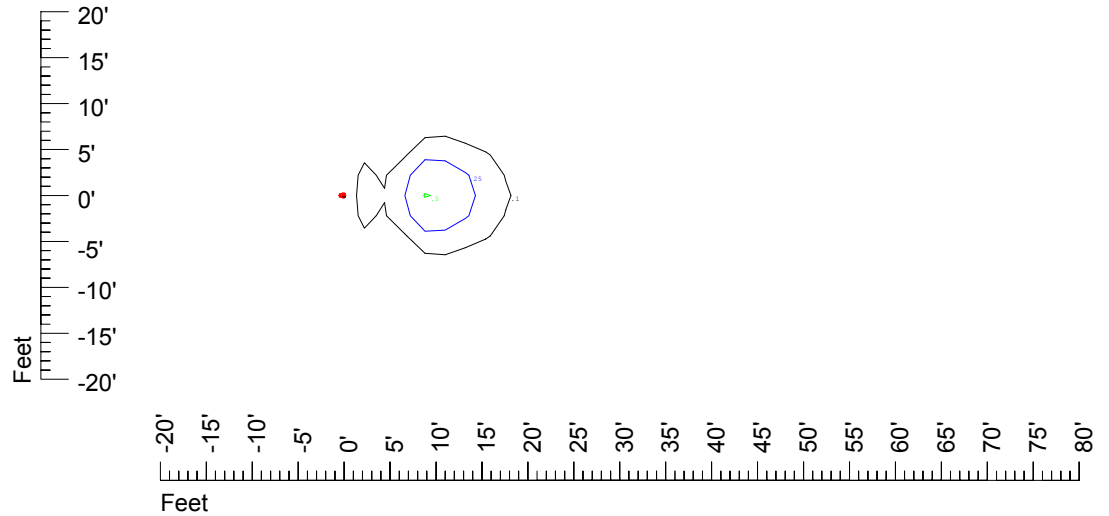

Isoline values — 0.1 fc — 0.25 fc — 0.5 fc — 1.0 fc — 2.0 fc

Mounting height 9' Tilt 0°

Mounting height 9' Tilt 30°

Mounting height 9' Tilt 15°

Mounting height 9' Tilt 45°

IES Photometric files C9264

Isoline template at 11 mounting height

Isoline values — 0.1 fc — 0.25 fc — 0.5 fc — 1.0 fc — 2.0 fc

Mounting height 11' Tilt 0°

Mounting height 11' Tilt 30°

Mounting height 11' Tilt 15°

Mounting height 11' Tilt 45°

IES Photometric files C9264

Isoline template at 15 mounting height

Isoline values — 0.1 fc — 0.25 fc — 0.5 fc — 1.0 fc — 2.0 fc

Mounting height 20' Tilt 0°

Mounting height 20' Tilt 30°

Mounting height 20' Tilt 15°

Mounting height 20' Tilt 45°