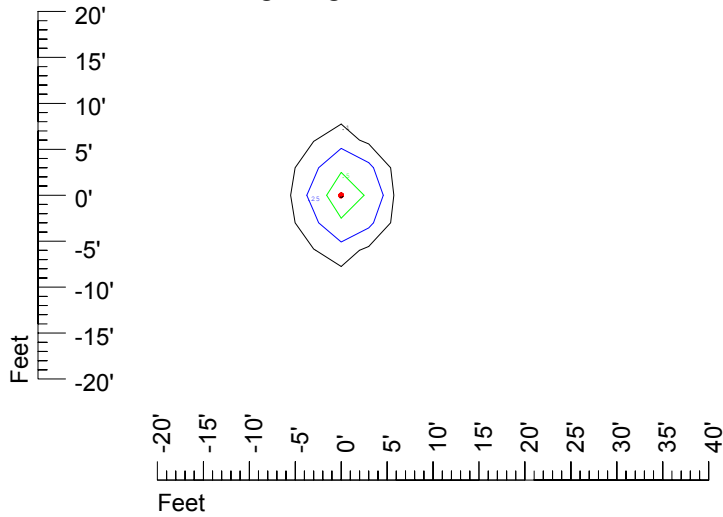

Isoline values — 0.1 fc — 0.25 fc — 0.5 fc — 1.0 fc — 2.0 fc

Mounting height 7' Tilt 0°

Mounting height 7' Tilt 30°

Mounting height 7' Tilt 15°

Mounting height 7' Tilt 45°

IES Photometric files C9264

Isoline template at 9 mounting height

Isoline values — 0.1 fc — 0.25 fc — 0.5 fc — 1.0 fc — 2.0 fc

Mounting height 9' Tilt 0°

Mounting height 9' Tilt 30°

Mounting height 9' Tilt 15°

Mounting height 9' Tilt 45°

IES Photometric files C9264

Isoline template at 11 mounting height

Isoline values — 0.1 fc — 0.25 fc — 0.5 fc — 1.0 fc — 2.0 fc

Mounting height 11' Tilt 0°

Mounting height 11' Tilt 30°

Mounting height 11' Tilt 15°

Mounting height 11' Tilt 45°

IES Photometric files C9264

Isoline template at 15 mounting height

Isoline values — 0.1 fc — 0.25 fc — 0.5 fc — 1.0 fc — 2.0 fc

Mounting height 15' Tilt 0°

Mounting height 15' Tilt 30°

Mounting height 15' Tilt 15°

Mounting height 15' Tilt 45°

IES Photometric files C9264

Isoline template at 20 mounting height