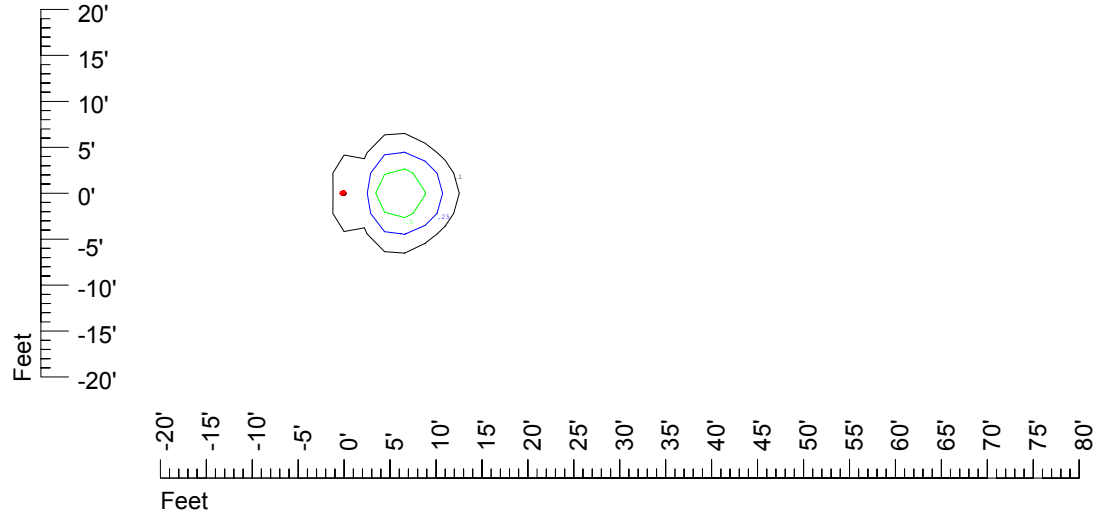

Isoline values — 0.1 fc — 0.25 fc — 0.5 fc — 1.0 fc — 2.0 fc

Mounting height 7' Tilt 0°

Mounting height 7' Tilt 30°

Mounting height 7' Tilt 15°

Mounting height 7' Tilt 45°

IES Photometric files C9264

Isoline template at 9 mounting height

Isoline values — 0.1 fc — 0.25 fc — 0.5 fc — 1.0 fc — 2.0 fc

Mounting height 9' Tilt 0°

Mounting height 9' Tilt 30°

Mounting height 9' Tilt 15°

Mounting height 9' Tilt 45°

IES Photometric files C9264

Isoline template at 11 mounting height

Isoline values — 0.1 fc — 0.25 fc — 0.5 fc — 1.0 fc — 2.0 fc

Mounting height 11' Tilt 0°

Mounting height 11' Tilt 30°

Mounting height 11' Tilt 15°

Mounting height 11' Tilt 45°

IES Photometric files C9264

Isoline template at 15 mounting height

Isoline values — 0.1 fc — 0.25 fc — 0.5 fc — 1.0 fc — 2.0 fc

Mounting height 20' Tilt 0°

Mounting height 20' Tilt 30°

Mounting height 20' Tilt 15°

Mounting height 20' Tilt 45°