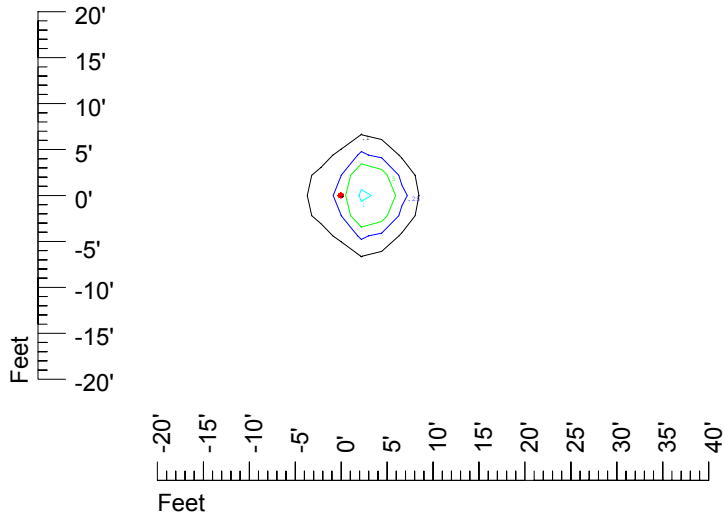

Isoline values — 0.1 fc — 0.25 fc — 0.5 fc — 1.0 fc — 2.0 fc

Mounting height 7' Tilt 0°

Mounting height 7' Tilt 30°

Mounting height 7' Tilt 15°

Mounting height 7' Tilt 45°

IES Photometric files C9264

Isoline template at 9 mounting height

Isoline values — 0.1 fc — 0.25 fc — 0.5 fc — 1.0 fc — 2.0 fc

Mounting height 9' Tilt 0°

Mounting height 9' Tilt 30°

Mounting height 9' Tilt 15°

Mounting height 9' Tilt 45°

IES Photometric files C9264

Isoline template at 11 mounting height

Isoline values — 0.1 fc — 0.25 fc — 0.5 fc — 1.0 fc — 2.0 fc

Mounting height 11' Tilt 0°

Mounting height 11' Tilt 30°

Mounting height 11' Tilt 15°

Mounting height 11' Tilt 45°

IES Photometric files C9264

Isoline template at 15 mounting height

Isoline values — 0.1 fc — 0.25 fc — 0.5 fc — 1.0 fc — 2.0 fc

Mounting height 15' Tilt 0°

Mounting height 15' Tilt 30°

Mounting height 15' Tilt 15°

Mounting height 15' Tilt 45°

IES Photometric files C9264

Isoline template at 20 mounting height