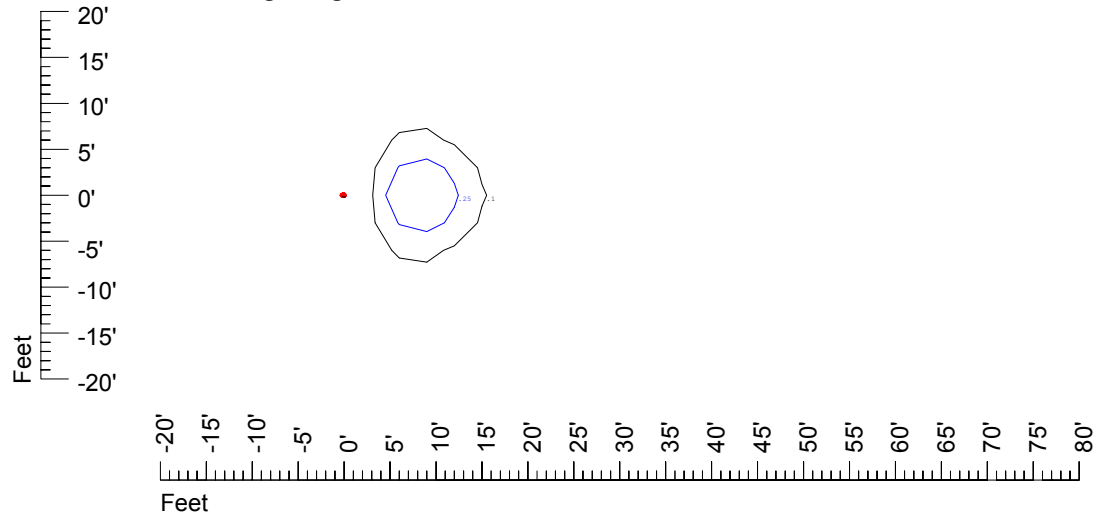

Mounting height 15' Tilt 30°

Mounting height 15' Tilt 45°