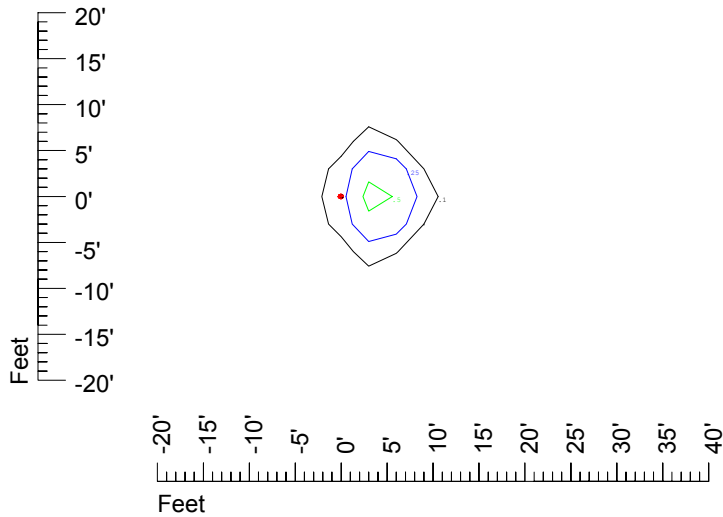

Isoline values — 0.1 fc — 0.25 fc — 0.5 fc — 1.0 fc — 2.0 fc

Mounting height 9' Tilt 0°

Mounting height 9' Tilt 30°

Mounting height 9' Tilt 15°

Mounting height 9' Tilt 45°

IES Photometric files C9264

Isoline template at 11 mounting height

Isoline values — 0.1 fc — 0.25 fc — 0.5 fc — 1.0 fc — 2.0 fc

Mounting height 11' Tilt 0°

Mounting height 11' Tilt 30°

Mounting height 11' Tilt 15°

Mounting height 11' Tilt 45°

IES Photometric files C9264

Isoline template at 15 mounting height

Isoline values — 0.1 fc — 0.25 fc — 0.5 fc — 1.0 fc — 2.0 fc

Mounting height 15' Tilt 0°

Mounting height 15' Tilt 30°

Mounting height 15' Tilt 15°

Mounting height 15' Tilt 45°

IES Photometric files C9264

Isoline template at 20 mounting height

Isoline values — 0.1 fc — 0.25 fc — 0.5 fc — 1.0 fc — 2.0 fc

Mounting height 20' Tilt 0°

Mounting height 20' Tilt 30°

Mounting height 20' Tilt 15°

Mounting height 20' Tilt 45°