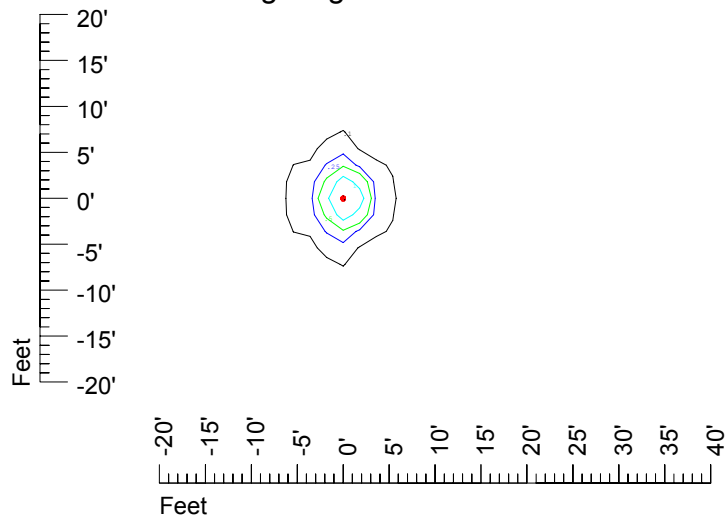

IES File: C9264

Lighting level in fc / Distance in feet

Vertical plan 0° to 180°
Horizontal plan 0°

— 2 fc — 1 fc — 0.5 fc — 0.25 fc — 0.1 fc

IES Photometric files C9264

Isoline template at 7 mounting height

Isoline values — 0.1 fc — 0.25 fc — 0.5 fc — 1.0 fc — 2.0 fc

Mounting height 7' Tilt 0°

Mounting height 7' Tilt 30°

Mounting height 7' Tilt 15°

Mounting height 7' Tilt 45°

IES Photometric files C9264

Isoline template at 9 mounting height

Isoline values — 0.1 fc — 0.25 fc — 0.5 fc — 1.0 fc — 2.0 fc

Mounting height 9' Tilt 0°

Mounting height 9' Tilt 30°

Mounting height 9' Tilt 15°

Mounting height 9' Tilt 45°

IES Photometric files C9264

Isoline template at 11 mounting height

Isoline values — 0.1 fc — 0.25 fc — 0.5 fc — 1.0 fc — 2.0 fc

Mounting height 20' Tilt 0°

Mounting height 20' Tilt 30°

Mounting height 20' Tilt 15°

Mounting height 20' Tilt 45°