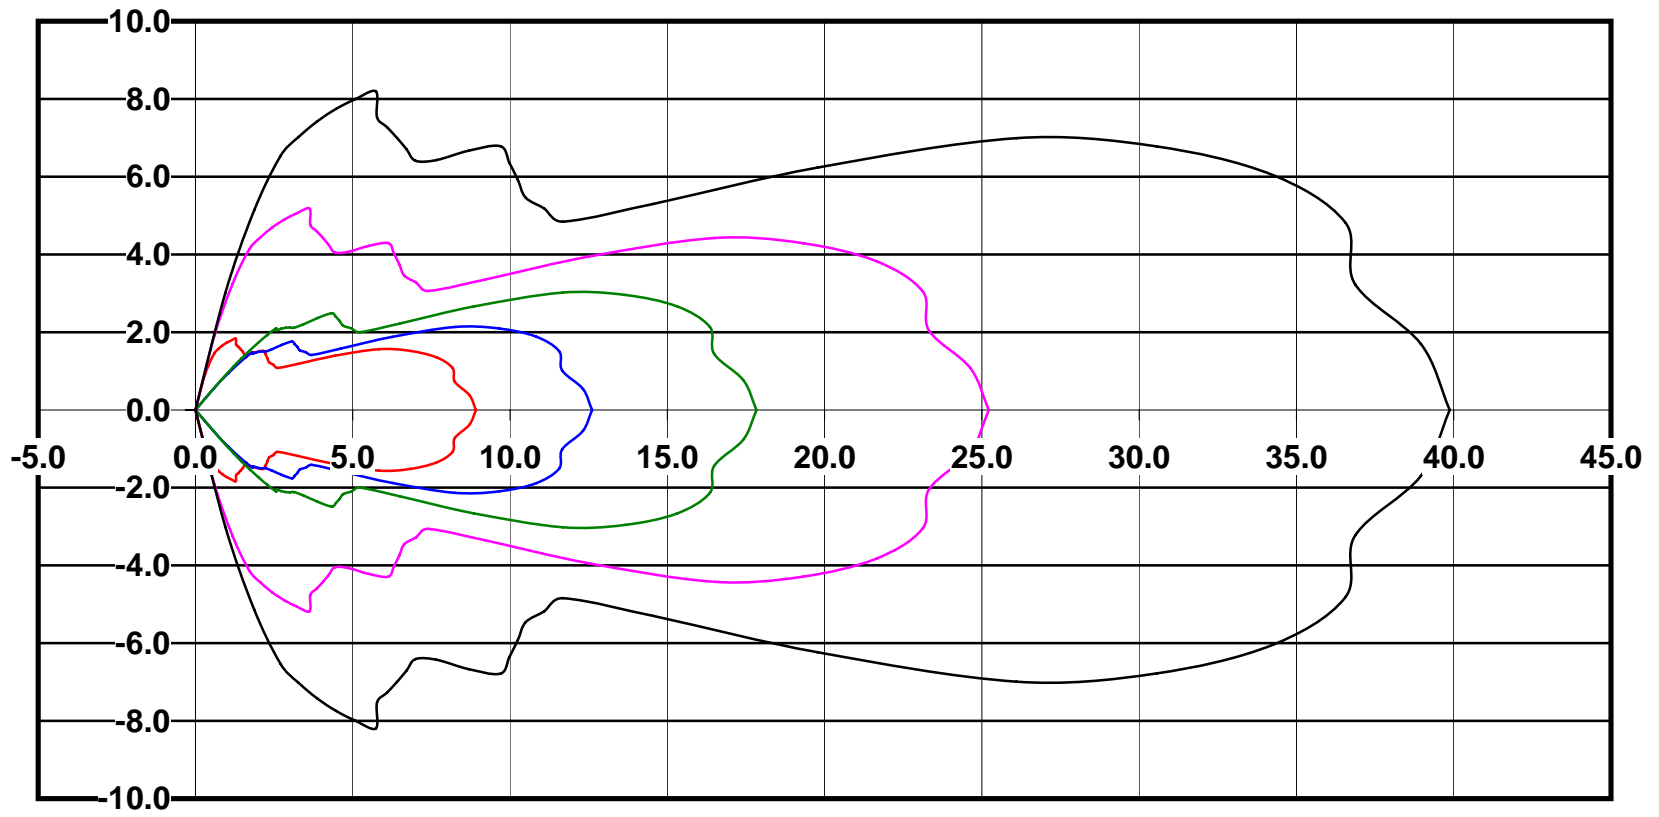

IES File: C9264

Lighting level in fc / Distance in feet

Vertical plan 0° to 180°
Horizontal plan 0°

— 2 fc — 1 fc — 0.5 fc — 0.25 fc — 0.1 fc

IES Photometric files C9264

Isoline template at 7 mounting height

Isoline values — 0.1 fc — 0.25 fc — 0.5 fc — 1.0 fc — 2.0 fc

Mounting height 7' Tilt 0°

Mounting height 7' Tilt 30°

Mounting height 7' Tilt 15°

Mounting height 7' Tilt 45°

IES Photometric files C9264

Isoline template at 9 mounting height

Isoline values — 0.1 fc — 0.25 fc — 0.5 fc — 1.0 fc — 2.0 fc

Mounting height 9' Tilt 0°

Mounting height 9' Tilt 30°

Mounting height 9' Tilt 15°

Mounting height 9' Tilt 45°

IES Photometric files C9264

Isoline template at 11 mounting height

Isoline values — 0.1 fc — 0.25 fc — 0.5 fc — 1.0 fc — 2.0 fc

Mounting height 20' Tilt 0°

Mounting height 20' Tilt 30°

Mounting height 20' Tilt 15°

Mounting height 20' Tilt 45°