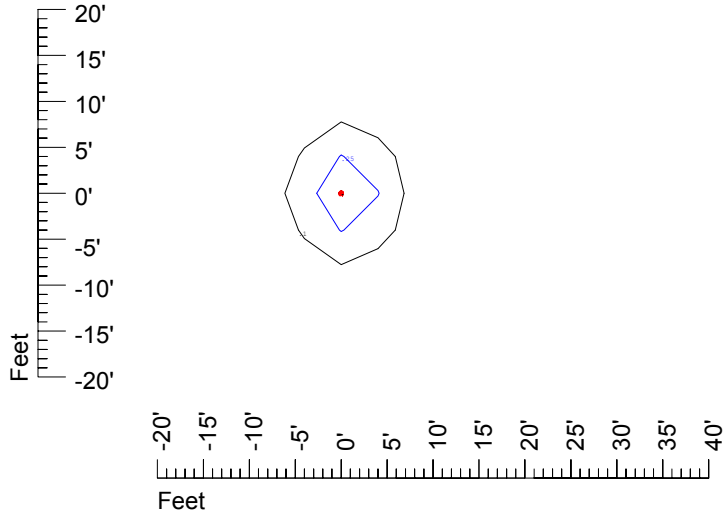

Mounting height 20' Tilt 15°

Isoline values — 0.1 fc — 0.25 fc — 0.5 fc — 1.0 fc — 2.0 fc

Mounting height 20' Tilt 0°