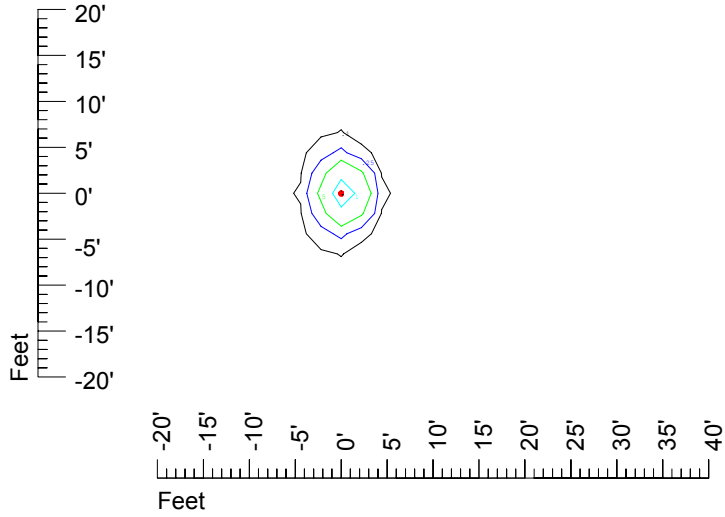

Isoline values — 0.1 fc — 0.25 fc — 0.5 fc — 1.0 fc — 2.0 fc

Mounting height 7' Tilt 0°

Mounting height 7' Tilt 30°

Mounting height 7' Tilt 15°

Mounting height 7' Tilt 45°

IES Photometric files C9264

Isoline template at 9 mounting height

Isoline values — 0.1 fc — 0.25 fc — 0.5 fc — 1.0 fc — 2.0 fc

Mounting height 9' Tilt 0°

Mounting height 9' Tilt 30°

Mounting height 9' Tilt 15°

Mounting height 9' Tilt 45°

IES Photometric files C9264

Isoline template at 11 mounting height

Isoline values — 0.1 fc — 0.25 fc — 0.5 fc — 1.0 fc — 2.0 fc

Mounting height 11' Tilt 0°

Mounting height 11' Tilt 30°

Mounting height 11' Tilt 15°

Mounting height 11' Tilt 45°

IES Photometric files C9264

Isoline template at 15 mounting height