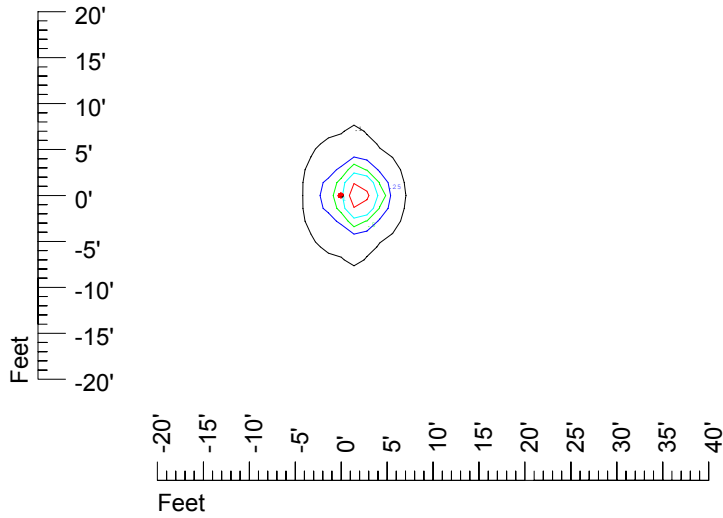

IES File: C9264

Lighting level in fc / Distance in feet

Vertical plan 0° to 180°
Horizontal plan 0°

— 2 fc — 1 fc — 0.5 fc — 0.25 fc — 0.1 fc

IES Photometric files C9264

Isoline template at 7 mounting height

Isoline values — 0.1 fc — 0.25 fc — 0.5 fc — 1.0 fc — 2.0 fc

Mounting height 7' Tilt 0°

Mounting height 7' Tilt 30°

Mounting height 7' Tilt 15°

Mounting height 7' Tilt 45°

IES Photometric files C9264

Isoline template at 9 mounting height

Isoline values — 0.1 fc — 0.25 fc — 0.5 fc — 1.0 fc — 2.0 fc

Mounting height 9' Tilt 0°

Mounting height 9' Tilt 30°

Mounting height 9' Tilt 15°

Mounting height 9' Tilt 45°

IES Photometric files C9264

Isoline template at 11 mounting height

Isoline values — 0.1 fc — 0.25 fc — 0.5 fc — 1.0 fc — 2.0 fc

Mounting height 11' Tilt 0°

Mounting height 11' Tilt 30°

Mounting height 11' Tilt 15°

Mounting height 11' Tilt 45°

IES Photometric files C9264

Isoline template at 15 mounting height