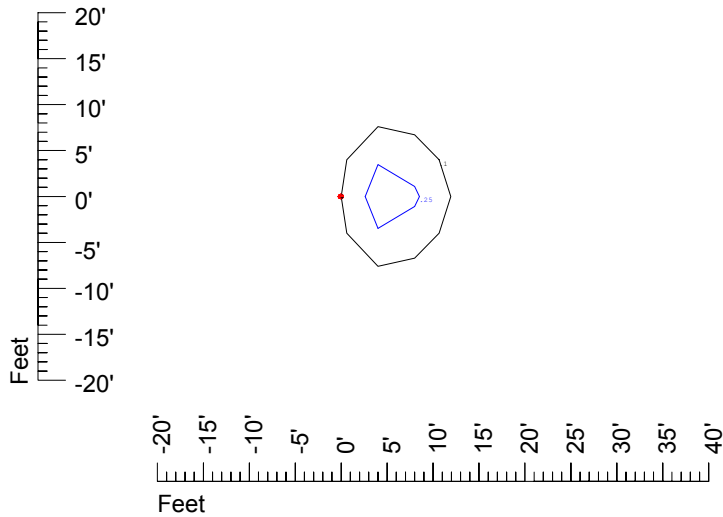

Isoline values — 0.1 fc — 0.25 fc — 0.5 fc — 1.0 fc — 2.0 fc

Mounting height 7' Tilt 0°

Mounting height 7' Tilt 30°

Mounting height 7' Tilt 15°

Mounting height 7' Tilt 45°

IES Photometric files C9264

Isoline template at 9 mounting height

Isoline values — 0.1 fc — 0.25 fc — 0.5 fc — 1.0 fc — 2.0 fc

Mounting height 11' Tilt 0°

Mounting height 11' Tilt 30°

Mounting height 11' Tilt 15°

Mounting height 11' Tilt 45°

IES Photometric files C9264

Isoline template at 15 mounting height

Isoline values — 0.1 fc — 0.25 fc — 0.5 fc — 1.0 fc — 2.0 fc

Mounting height 15' Tilt 0°

Mounting height 15' Tilt 30°

Mounting height 15' Tilt 15°

Mounting height 15' Tilt 45°

IES Photometric files C9264

Isoline template at 20 mounting height

Isoline values — 0.1 fc — 0.25 fc — 0.5 fc — 1.0 fc — 2.0 fc

Mounting height 20' Tilt 0°

Mounting height 20' Tilt 30°

Mounting height 20' Tilt 15°

Mounting height 20' Tilt 45°