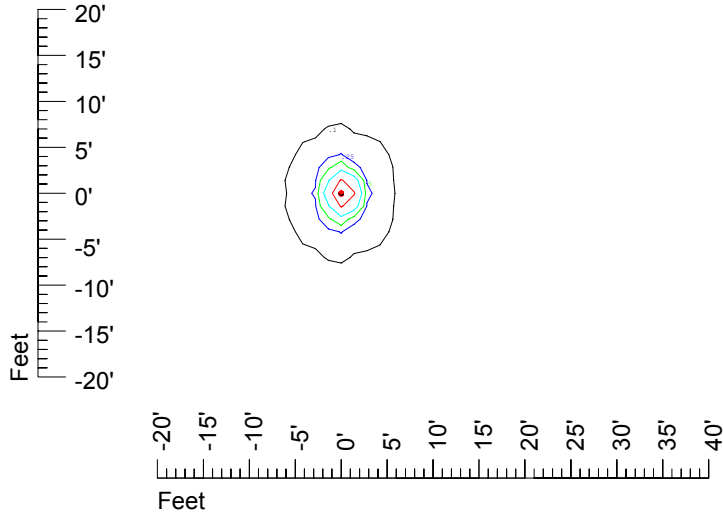

IES File: C9264

Lighting level in fc / Distance in feet

Vertical plan 0° to 180°
Horizontal plan 0°

— 2 fc — 1 fc — 0.5 fc — 0.25 fc — 0.1 fc

IES Photometric files C9264

Isoline template at 7 mounting height

Isoline values — 0.1 fc — 0.25 fc — 0.5 fc — 1.0 fc — 2.0 fc

Mounting height 7' Tilt 0°

Mounting height 7' Tilt 30°

Mounting height 7' Tilt 15°

Mounting height 7' Tilt 45°

IES Photometric files C9264

Isoline template at 9 mounting height

Isoline values — 0.1 fc — 0.25 fc — 0.5 fc — 1.0 fc — 2.0 fc

Mounting height 9' Tilt 0°

Mounting height 9' Tilt 30°

Mounting height 9' Tilt 15°

Mounting height 9' Tilt 45°

IES Photometric files C9264

Isoline template at 11 mounting height

Isoline values — 0.1 fc — 0.25 fc — 0.5 fc — 1.0 fc — 2.0 fc

Mounting height 20' Tilt 0°

Mounting height 20' Tilt 30°

Mounting height 20' Tilt 15°

Mounting height 20' Tilt 45°