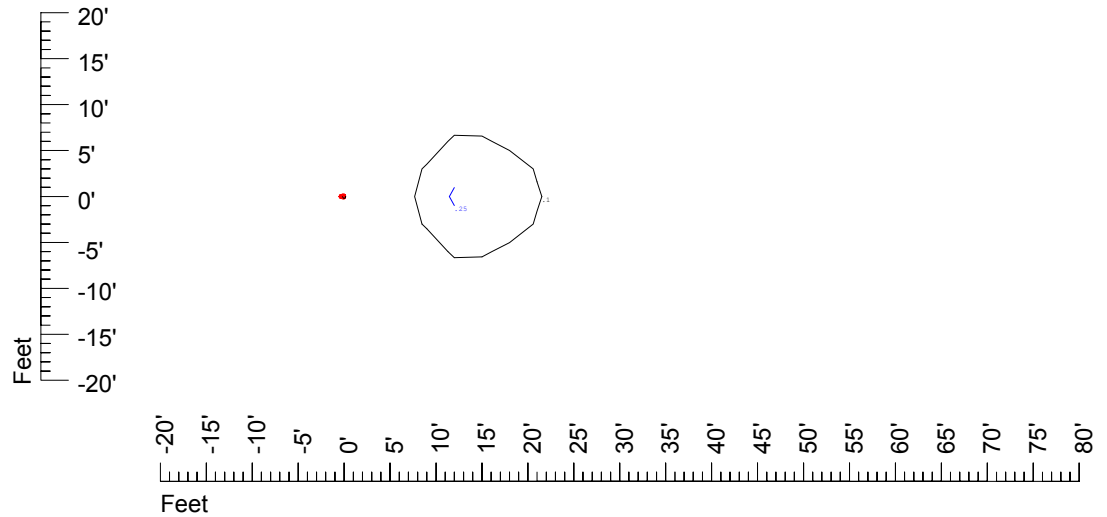

Isoline values — 0.1 fc — 0.25 fc — 0.5 fc — 1.0 fc — 2.0 fc

Mounting height 15' Tilt 0°

Mounting height 15' Tilt 30°

Mounting height 15' Tilt 15°

Mounting height 15' Tilt 45°

IES Photometric files C9264

Isoline template at 20 mounting height

Isoline values — 0.1 fc — 0.25 fc — 0.5 fc — 1.0 fc — 2.0 fc

Mounting height 20' Tilt 0°

Mounting height 20' Tilt 30°

Mounting height 20' Tilt 15°

Mounting height 20' Tilt 45°