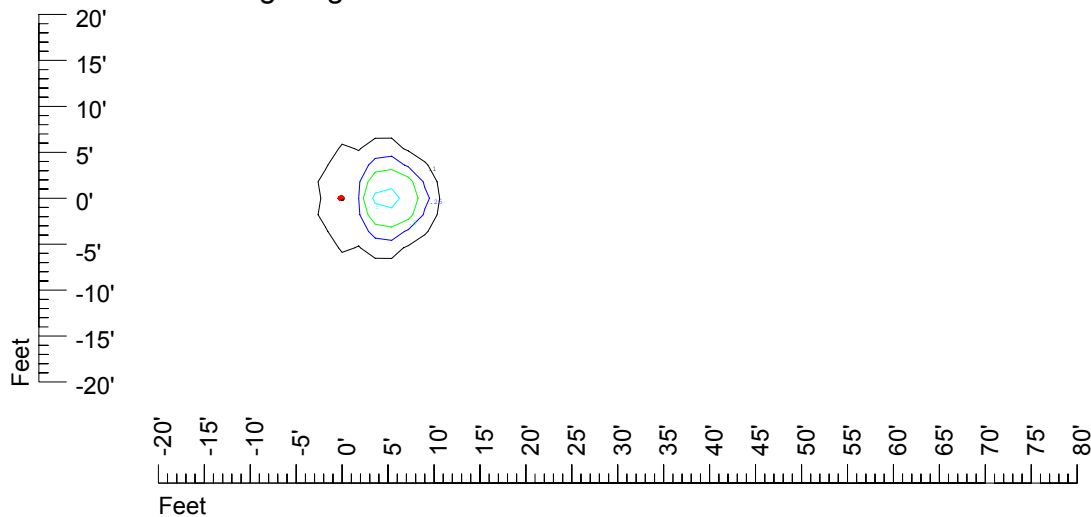

Isoline values — 0.1 fc — 0.25 fc — 0.5 fc — 1.0 fc — 2.0 fc

Mounting height 7' Tilt 0°

Mounting height 7' Tilt 30°

Mounting height 7' Tilt 15°

Mounting height 7' Tilt 45°

IES Photometric files C9264

Isoline template at 9 mounting height

Isoline values — 0.1 fc — 0.25 fc — 0.5 fc — 1.0 fc — 2.0 fc

Mounting height 9' Tilt 0°

Mounting height 9' Tilt 30°

Mounting height 9' Tilt 15°

Mounting height 9' Tilt 45°

IES Photometric files C9264

Isoline template at 11 mounting height

Isoline values — 0.1 fc — 0.25 fc — 0.5 fc — 1.0 fc — 2.0 fc

Mounting height 20' Tilt 0°

Mounting height 20' Tilt 30°

Mounting height 20' Tilt 15°

Mounting height 20' Tilt 45°