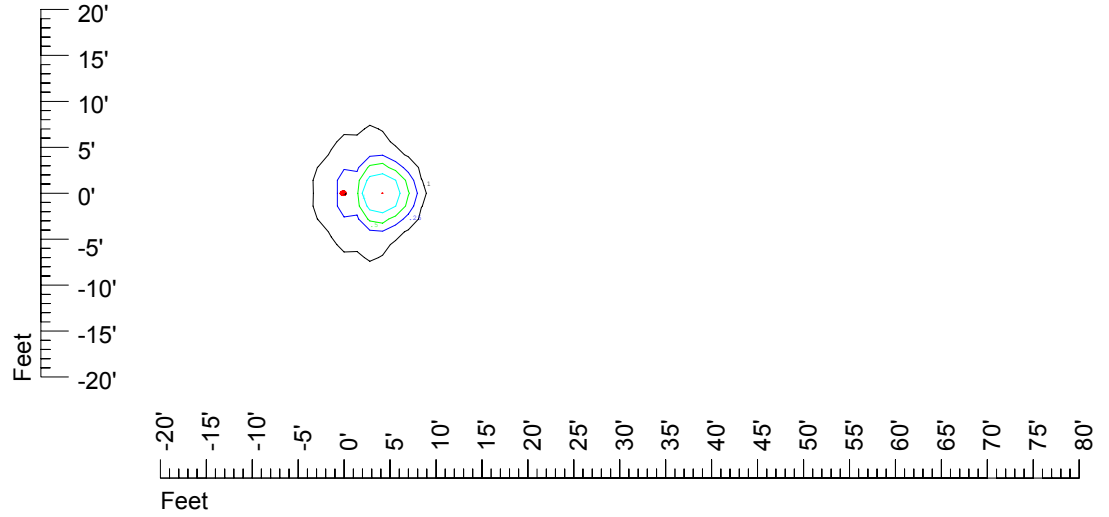

IES File: C9264

Lighting level in fc / Distance in feet

Vertical plan 0° to 180°
Horizontal plan 0°

— 2 fc — 1 fc — 0.5 fc — 0.25 fc — 0.1 fc

IES Photometric files C9264

Isoline template at 7 mounting height

Isoline values — 0.1 fc — 0.25 fc — 0.5 fc — 1.0 fc — 2.0 fc

Mounting height 7' Tilt 0°

Mounting height 7' Tilt 30°

Mounting height 7' Tilt 15°

Mounting height 7' Tilt 45°

IES Photometric files C9264

Isoline template at 9 mounting height

Isoline values — 0.1 fc — 0.25 fc — 0.5 fc — 1.0 fc — 2.0 fc

Mounting height 20' Tilt 0°

Mounting height 20' Tilt 30°

Mounting height 20' Tilt 15°

Mounting height 20' Tilt 45°