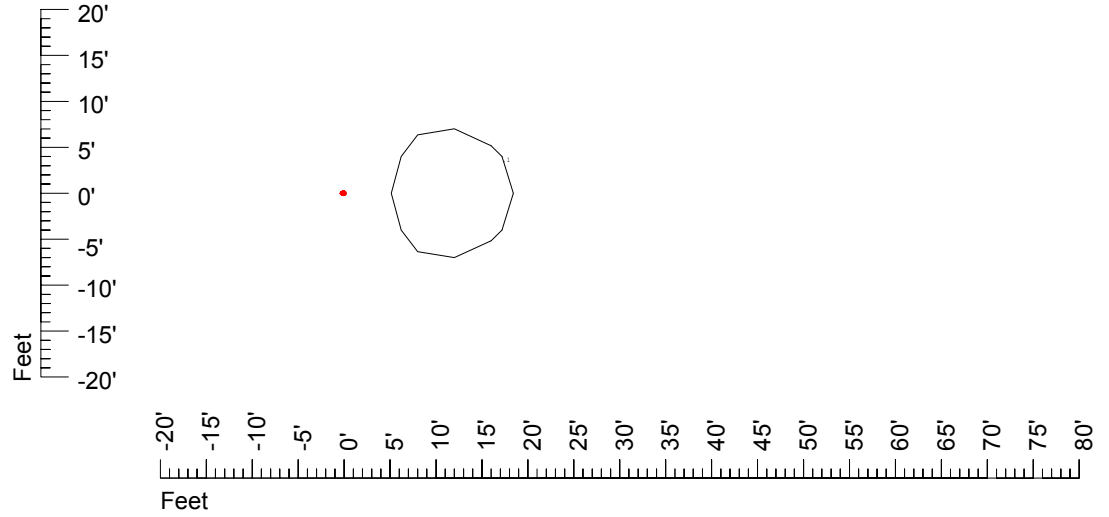

Isoline values — 0.1 fc — 0.25 fc — 0.5 fc — 1.0 fc — 2.0 fc

Mounting height 15' Tilt 0°

Mounting height 15' Tilt 30°

Mounting height 15' Tilt 15°

Mounting height 15' Tilt 45°

IES Photometric files C9264

Isoline template at 20 mounting height

Isoline values — 0.1 fc — 0.25 fc — 0.5 fc — 1.0 fc — 2.0 fc

Mounting height 20' Tilt 0°

Mounting height 20' Tilt 30°

Mounting height 20' Tilt 15°

Mounting height 20' Tilt 45°