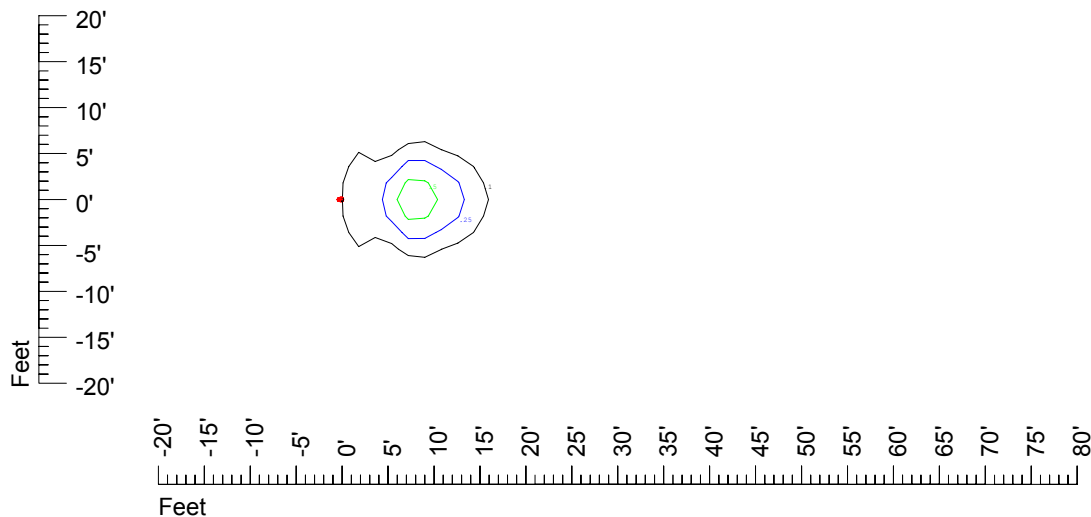

Isoline values — 0.1 fc — 0.25 fc — 0.5 fc — 1.0 fc — 2.0 fc

Mounting height 7' Tilt 0°

Mounting height 7' Tilt 30°

Mounting height 7' Tilt 15°

Mounting height 7' Tilt 45°

IES Photometric files C9264

Isoline template at 9 mounting height

Isoline values — 0.1 fc — 0.25 fc — 0.5 fc — 1.0 fc — 2.0 fc

Mounting height 9' Tilt 0°

Mounting height 9' Tilt 30°

Mounting height 9' Tilt 15°

Mounting height 9' Tilt 45°

IES Photometric files C9264

Isoline template at 11 mounting height

Isoline values — 0.1 fc — 0.25 fc — 0.5 fc — 1.0 fc — 2.0 fc

Mounting height 11' Tilt 0°

Mounting height 11' Tilt 30°

Mounting height 11' Tilt 15°

Mounting height 11' Tilt 45°

IES Photometric files C9264

Isoline template at 15 mounting height