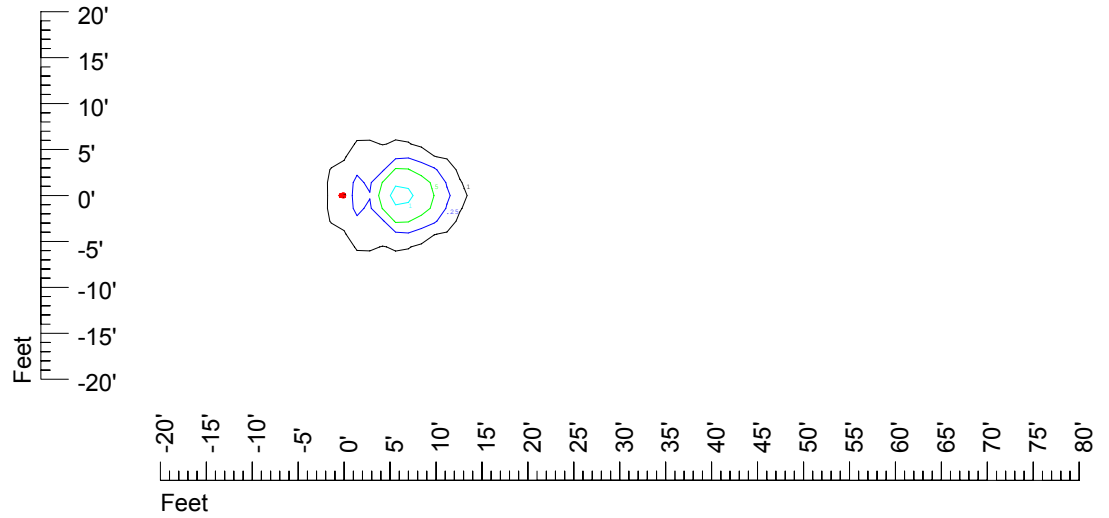

Isoline values — 0.1 fc — 0.25 fc — 0.5 fc — 1.0 fc — 2.0 fc

Mounting height 7' Tilt 0°

Mounting height 7' Tilt 30°

Mounting height 7' Tilt 15°

Mounting height 7' Tilt 45°

IES Photometric files C9264

Isoline template at 9 mounting height

Isoline values — 0.1 fc — 0.25 fc — 0.5 fc — 1.0 fc — 2.0 fc

Mounting height 9' Tilt 0°

Mounting height 9' Tilt 30°

Mounting height 9' Tilt 15°

Mounting height 9' Tilt 45°

IES Photometric files C9264

Isoline template at 11 mounting height

Isoline values — 0.1 fc — 0.25 fc — 0.5 fc — 1.0 fc — 2.0 fc

Mounting height 20' Tilt 0°

Mounting height 20' Tilt 30°

Mounting height 20' Tilt 15°

Mounting height 20' Tilt 45°