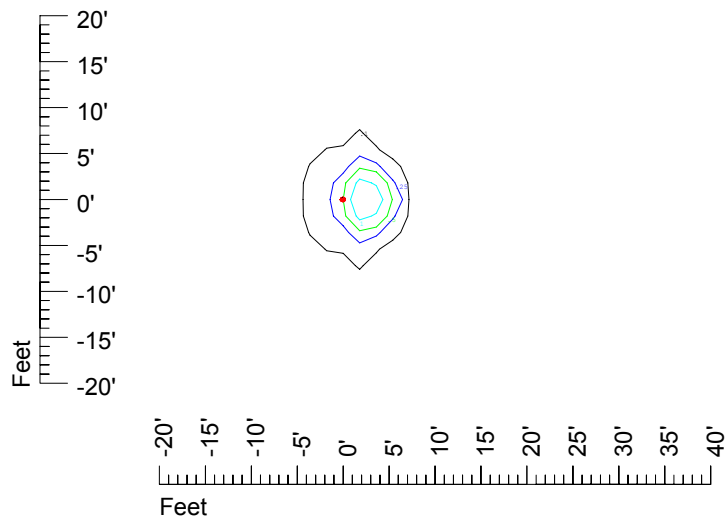

Isoline values — 0.1 fc — 0.25 fc — 0.5 fc — 1.0 fc — 2.0 fc

Mounting height 7' Tilt 0°

Mounting height 7' Tilt 30°

Mounting height 7' Tilt 15°

Mounting height 7' Tilt 45°

IES Photometric files C9264

Isoline template at 9 mounting height

Isoline values — 0.1 fc — 0.25 fc — 0.5 fc — 1.0 fc — 2.0 fc

Mounting height 9' Tilt 0°

Mounting height 9' Tilt 30°

Mounting height 9' Tilt 15°

Mounting height 9' Tilt 45°

IES Photometric files C9264

Isoline template at 11 mounting height

Isoline values — 0.1 fc — 0.25 fc — 0.5 fc — 1.0 fc — 2.0 fc

Mounting height 11' Tilt 0°

Mounting height 11' Tilt 30°

Mounting height 11' Tilt 15°

Mounting height 11' Tilt 45°

IES Photometric files C9264

Isoline template at 15 mounting height