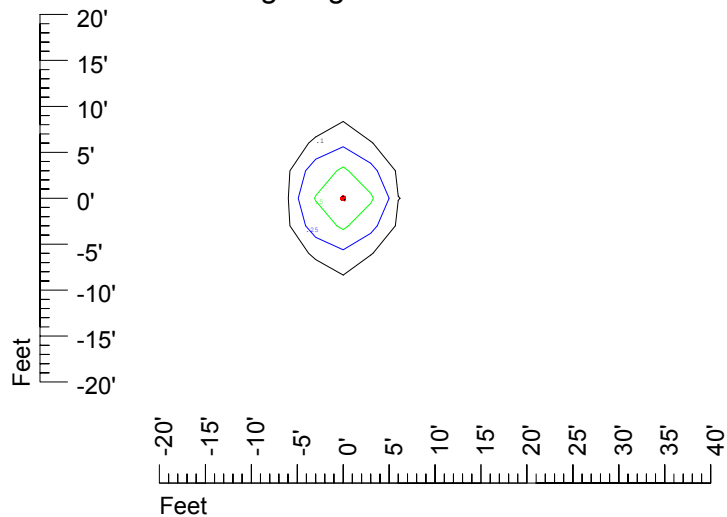

Isoline values — 0.1 fc — 0.25 fc — 0.5 fc — 1.0 fc — 2.0 fc

Mounting height 7' Tilt 0°

Mounting height 7' Tilt 30°

Mounting height 7' Tilt 15°

Mounting height 7' Tilt 45°

IES Photometric files C9263

Isoline template at 9' mounting height

Isoline values — 0.1 fc — 0.25 fc — 0.5 fc — 1.0 fc — 2.0 fc

Mounting height 9' Tilt 0°

Mounting height 9' Tilt 30°

Mounting height 9' Tilt 15°

Mounting height 9' Tilt 45°

IES Photometric files C9263

Isoline template at 11 mounting height

Isoline values — 0.1 fc — 0.25 fc — 0.5 fc — 1.0 fc — 2.0 fc

Mounting height 11 Tilt 0°

Mounting height 11' Tilt 30°

Mounting height 11' Tilt 15°

Mounting height 11' Tilt 45°

IES Photometric files C9263

Isoline template at 15 mounting height

Isoline values — 0.1 fc — 0.25 fc — 0.5 fc — 1.0 fc — 2.0 fc

Mounting height 15' Tilt 0°

Mounting height 15' Tilt 30°

Mounting height 15' Tilt 15°

Mounting height 15' Tilt 45°

IES Photometric files C9263

Isoline template at 20 mounting height