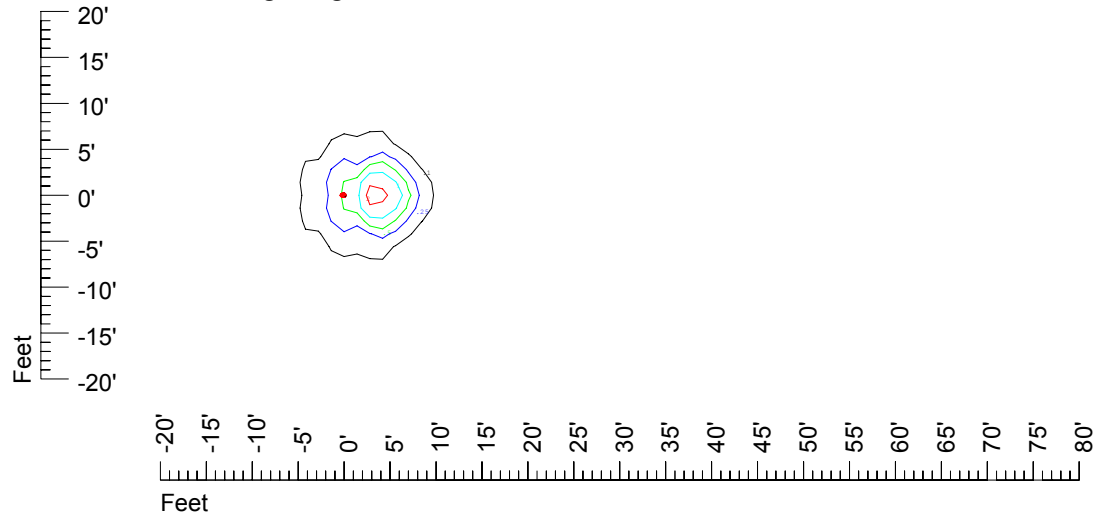

IES File: C9263

Lighting level in fc / Distance in feet

Vertical plan 0° to 180°
Horizontal plan 0°

— 2 fc — 1 fc — 0.5 fc — 0.25 fc — 0.1 fc

IES Photometric files C9263

Isoline template at 7' mounting height

Isoline values — 0.1 fc — 0.25 fc — 0.5 fc — 1.0 fc — 2.0 fc

Mounting height 7' Tilt 0°

Mounting height 7' Tilt 30°

Mounting height 7' Tilt 15°

Mounting height 7' Tilt 45°

IES Photometric files C9263

Isoline template at 9' mounting height

Isoline values — 0.1 fc — 0.25 fc — 0.5 fc — 1.0 fc — 2.0 fc

Mounting height 9' Tilt 0°

Mounting height 9' Tilt 30°

Mounting height 9' Tilt 15°

Mounting height 9' Tilt 45°

IES Photometric files C9263

Isoline template at 11 mounting height

Isoline values — 0.1 fc — 0.25 fc — 0.5 fc — 1.0 fc — 2.0 fc

Mounting height 20' Tilt 0°

Mounting height 20' Tilt 30°

Mounting height 20' Tilt 15°

Mounting height 20' Tilt 45°