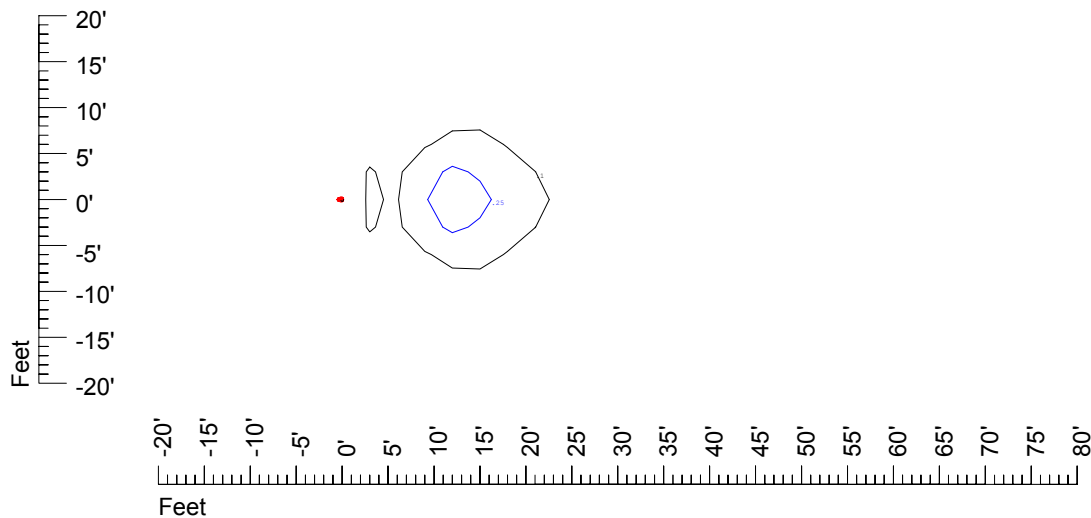

Isoline values — 0.1 fc — 0.25 fc — 0.5 fc — 1.0 fc — 2.0 fc

Mounting height 11 Tilt 0°

Mounting height 11' Tilt 30°

Mounting height 11' Tilt 15°

Mounting height 11' Tilt 45°

IES Photometric files C9263

Isoline template at 15 mounting height

Isoline values — 0.1 fc — 0.25 fc — 0.5 fc — 1.0 fc — 2.0 fc

Mounting height 15' Tilt 0°

Mounting height 15' Tilt 30°

Mounting height 15' Tilt 15°

Mounting height 15' Tilt 45°

IES Photometric files C9263

Isoline template at 20 mounting height

Isoline values — 0.1 fc — 0.25 fc — 0.5 fc — 1.0 fc — 2.0 fc

Mounting height 20' Tilt 0°

Mounting height 20' Tilt 30°

Mounting height 20' Tilt 15°

Mounting height 20' Tilt 45°