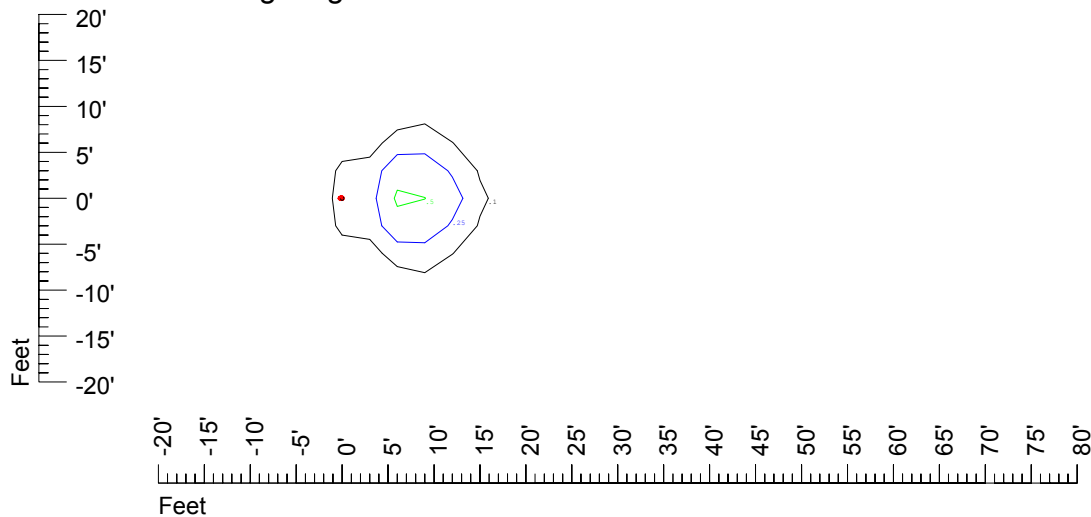

Mounting height 15' Tilt 30°

Mounting height 15' Tilt 45°