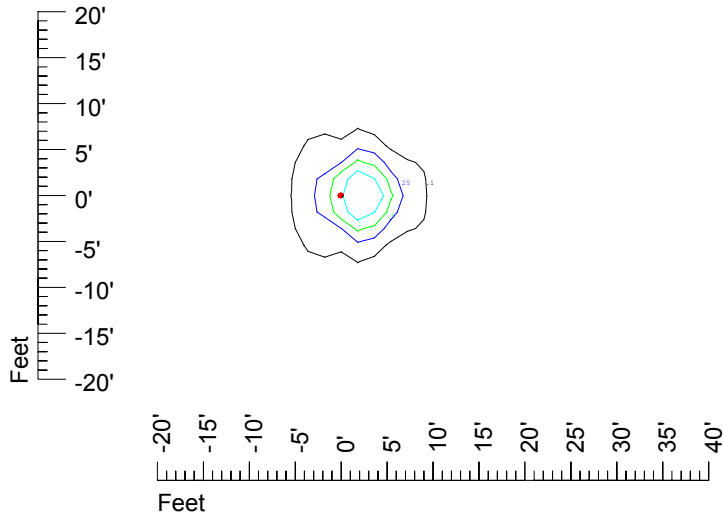

IES File: C9263

Lighting level in fc / Distance in feet

Vertical plan 0° to 180°
Horizontal plan 0°

— 2 fc — 1 fc — 0.5 fc — 0.25 fc — 0.1 fc

IES Photometric files C9263

Isoline template at 7' mounting height

Isoline values — 0.1 fc — 0.25 fc — 0.5 fc — 1.0 fc — 2.0 fc

Mounting height 7' Tilt 0°

Mounting height 7' Tilt 30°

Mounting height 7' Tilt 15°

Mounting height 7' Tilt 45°

IES Photometric files C9263

Isoline template at 9' mounting height

Isoline values — 0.1 fc — 0.25 fc — 0.5 fc — 1.0 fc — 2.0 fc

Mounting height 9' Tilt 0°

Mounting height 9' Tilt 30°

Mounting height 9' Tilt 15°

Mounting height 9' Tilt 45°

IES Photometric files C9263

Isoline template at 11 mounting height

Isoline values — 0.1 fc — 0.25 fc — 0.5 fc — 1.0 fc — 2.0 fc

Mounting height 11 Tilt 0°

Mounting height 11' Tilt 30°

Mounting height 11' Tilt 15°

Mounting height 11' Tilt 45°

IES Photometric files C9263

Isoline template at 15 mounting height