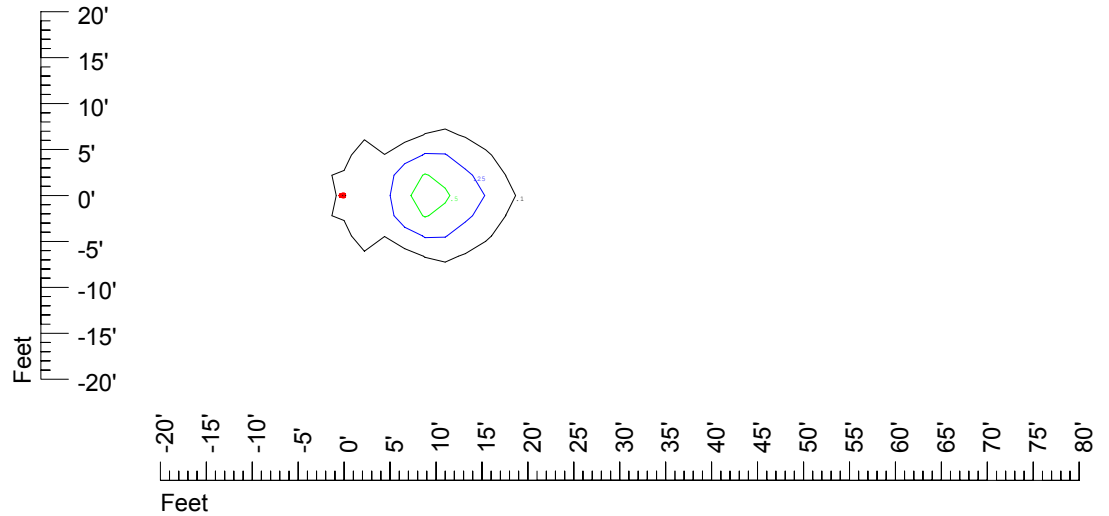

Isoline values — 0.1 fc — 0.25 fc — 0.5 fc — 1.0 fc — 2.0 fc

Mounting height 9' Tilt 0°

Mounting height 9' Tilt 30°

Mounting height 9' Tilt 15°

Mounting height 9' Tilt 45°

IES Photometric files C9263

Isoline template at 11 mounting height

Isoline values — 0.1 fc — 0.25 fc — 0.5 fc — 1.0 fc — 2.0 fc

Mounting height 11 Tilt 0°

Mounting height 11' Tilt 30°

Mounting height 11' Tilt 15°

Mounting height 11' Tilt 45°

IES Photometric files C9263

Isoline template at 15 mounting height

Isoline values — 0.1 fc — 0.25 fc — 0.5 fc — 1.0 fc — 2.0 fc

Mounting height 15' Tilt 0°

Mounting height 15' Tilt 30°

Mounting height 15' Tilt 15°

Mounting height 15' Tilt 45°

IES Photometric files C9263

Isoline template at 20 mounting height

Isoline values — 0.1 fc — 0.25 fc — 0.5 fc — 1.0 fc — 2.0 fc

Mounting height 20' Tilt 0°

Mounting height 20' Tilt 30°

Mounting height 20' Tilt 15°

Mounting height 20' Tilt 45°