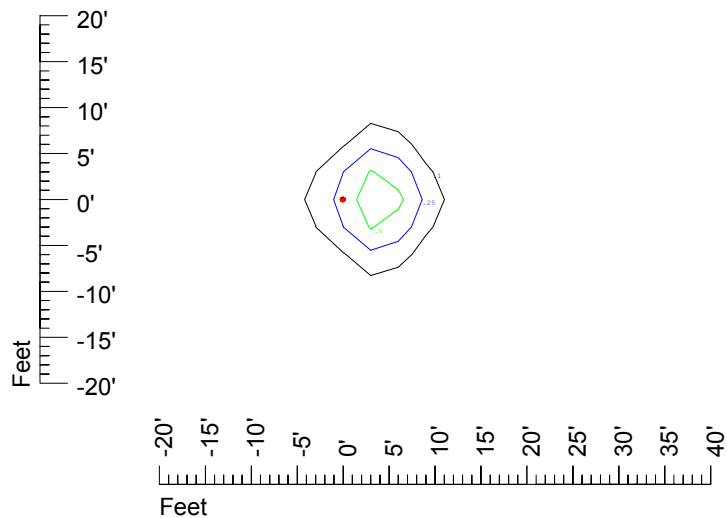

Isoline values — 0.1 fc — 0.25 fc — 0.5 fc — 1.0 fc — 2.0 fc

Mounting height 7' Tilt 0°

Mounting height 7' Tilt 30°

Mounting height 7' Tilt 15°

Mounting height 7' Tilt 45°

IES Photometric files C9263

Isoline template at 9' mounting height

Isoline values — 0.1 fc — 0.25 fc — 0.5 fc — 1.0 fc — 2.0 fc

Mounting height 11 Tilt 0°

Mounting height 11' Tilt 30°

Mounting height 11' Tilt 15°

Mounting height 11' Tilt 45°

IES Photometric files C9263

Isoline template at 15 mounting height

Isoline values — 0.1 fc — 0.25 fc — 0.5 fc — 1.0 fc — 2.0 fc

Mounting height 15' Tilt 0°

Mounting height 15' Tilt 30°

Mounting height 15' Tilt 15°

Mounting height 15' Tilt 45°

IES Photometric files C9263

Isoline template at 20 mounting height

Isoline values — 0.1 fc — 0.25 fc — 0.5 fc — 1.0 fc — 2.0 fc

Mounting height 20' Tilt 0°

Mounting height 20' Tilt 30°

Mounting height 20' Tilt 15°

Mounting height 20' Tilt 45°