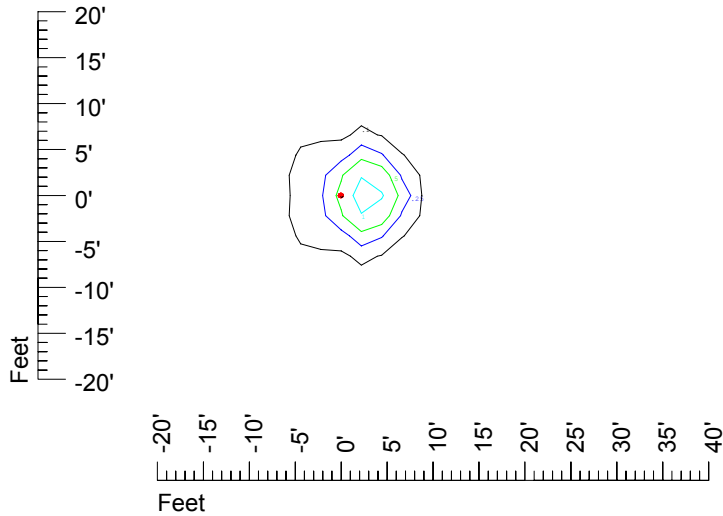

Isoline values — 0.1 fc — 0.25 fc — 0.5 fc — 1.0 fc — 2.0 fc

Mounting height 7' Tilt 0°

Mounting height 7' Tilt 30°

Mounting height 7' Tilt 15°

Mounting height 7' Tilt 45°

IES Photometric files C9263

Isoline template at 9' mounting height

Isoline values — 0.1 fc — 0.25 fc — 0.5 fc — 1.0 fc — 2.0 fc

Mounting height 9' Tilt 0°

Mounting height 9' Tilt 30°

Mounting height 9' Tilt 15°

Mounting height 9' Tilt 45°

IES Photometric files C9263

Isoline template at 11 mounting height

Isoline values — 0.1 fc — 0.25 fc — 0.5 fc — 1.0 fc — 2.0 fc

Mounting height 11 Tilt 0°

Mounting height 11' Tilt 30°

Mounting height 11' Tilt 15°

Mounting height 11' Tilt 45°

IES Photometric files C9263

Isoline template at 15 mounting height

Isoline values — 0.1 fc — 0.25 fc — 0.5 fc — 1.0 fc — 2.0 fc

Mounting height 15' Tilt 0°

Mounting height 15' Tilt 30°

Mounting height 15' Tilt 15°

Mounting height 15' Tilt 45°

IES Photometric files C9263

Isoline template at 20 mounting height