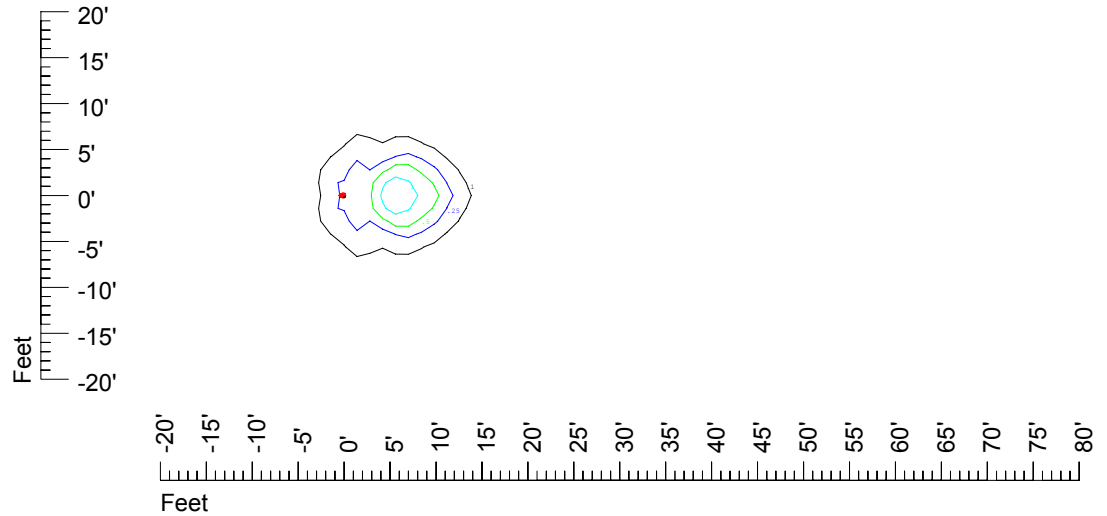

IES File: C9263

Lighting level in fc / Distance in feet

Vertical plan 0° to 180°
Horizontal plan 0°

— 2 fc — 1 fc — 0.5 fc — 0.25 fc — 0.1 fc

IES Photometric files C9263

Isoline template at 7' mounting height

Isoline values — 0.1 fc — 0.25 fc — 0.5 fc — 1.0 fc — 2.0 fc

Mounting height 7' Tilt 0°

Mounting height 7' Tilt 30°

Mounting height 7' Tilt 15°

Mounting height 7' Tilt 45°

IES Photometric files C9263

Isoline template at 9' mounting height

Isoline values — 0.1 fc — 0.25 fc — 0.5 fc — 1.0 fc — 2.0 fc

Mounting height 9' Tilt 0°

Mounting height 9' Tilt 30°

Mounting height 9' Tilt 15°

Mounting height 9' Tilt 45°

IES Photometric files C9263

Isoline template at 11 mounting height

Isoline values — 0.1 fc — 0.25 fc — 0.5 fc — 1.0 fc — 2.0 fc

Mounting height 20' Tilt 0°

Mounting height 20' Tilt 30°

Mounting height 20' Tilt 15°

Mounting height 20' Tilt 45°