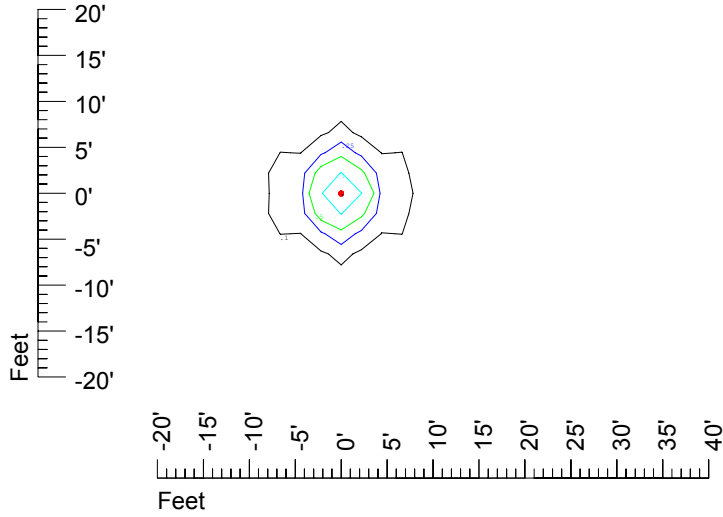

IES File: C9263

Lighting level in fc / Distance in feet

Vertical plan 0° to 180°
Horizontal plan 0°

— 2 fc — 1 fc — 0.5 fc — 0.25 fc — 0.1 fc

IES Photometric files C9263

Isoline template at 7' mounting height

Isoline values — 0.1 fc — 0.25 fc — 0.5 fc — 1.0 fc — 2.0 fc

Mounting height 7' Tilt 0°

Mounting height 7' Tilt 30°

Mounting height 7' Tilt 15°

Mounting height 7' Tilt 45°

IES Photometric files C9263

Isoline template at 9' mounting height

Isoline values — 0.1 fc — 0.25 fc — 0.5 fc — 1.0 fc — 2.0 fc

Mounting height 9' Tilt 0°

Mounting height 9' Tilt 30°

Mounting height 9' Tilt 15°

Mounting height 9' Tilt 45°

IES Photometric files C9263

Isoline template at 11 mounting height

Isoline values — 0.1 fc — 0.25 fc — 0.5 fc — 1.0 fc — 2.0 fc

Mounting height 11 Tilt 0°

Mounting height 11' Tilt 30°

Mounting height 11' Tilt 15°

Mounting height 11' Tilt 45°

IES Photometric files C9263

Isoline template at 15 mounting height