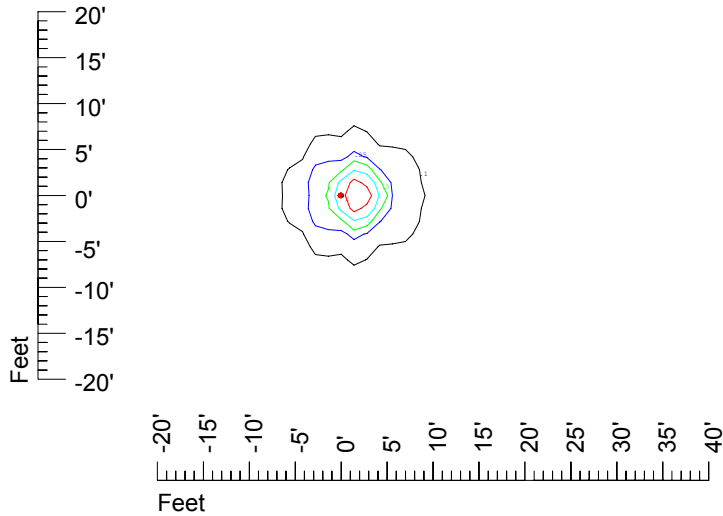

IES File: C9263

Lighting level in fc / Distance in feet

Vertical plan 0° to 180°
Horizontal plan 0°

— 2 fc — 1 fc — 0.5 fc — 0.25 fc — 0.1 fc

IES Photometric files C9263

Isoline template at 7' mounting height

Isoline values — 0.1 fc — 0.25 fc — 0.5 fc — 1.0 fc — 2.0 fc

Mounting height 7' Tilt 0°

Mounting height 7' Tilt 30°

Mounting height 7' Tilt 15°

Mounting height 7' Tilt 45°

IES Photometric files C9263

Isoline template at 9' mounting height

Isoline values — 0.1 fc — 0.25 fc — 0.5 fc — 1.0 fc — 2.0 fc

Mounting height 9' Tilt 0°

Mounting height 9' Tilt 30°

Mounting height 9' Tilt 15°

Mounting height 9' Tilt 45°

IES Photometric files C9263

Isoline template at 11 mounting height

Isoline values — 0.1 fc — 0.25 fc — 0.5 fc — 1.0 fc — 2.0 fc

Mounting height 20' Tilt 0°

Mounting height 20' Tilt 30°

Mounting height 20' Tilt 15°

Mounting height 20' Tilt 45°