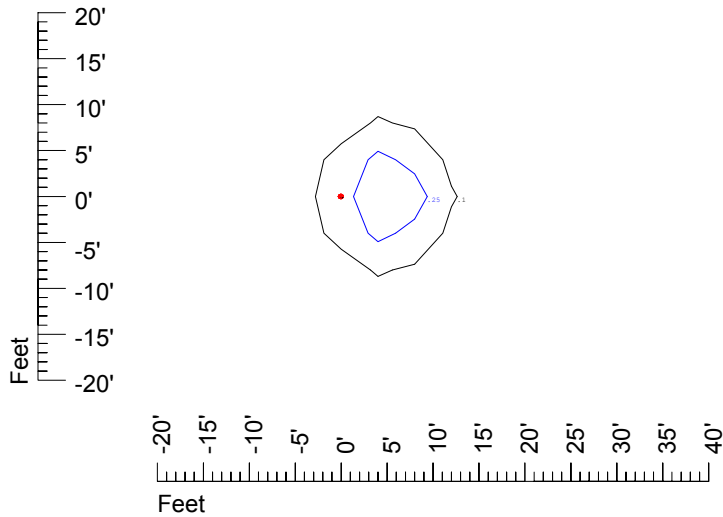

Isoline values — 0.1 fc — 0.25 fc — 0.5 fc — 1.0 fc — 2.0 fc

Mounting height 7' Tilt 0°

Mounting height 7' Tilt 30°

Mounting height 7' Tilt 15°

Mounting height 7' Tilt 45°

IES Photometric files C9263

Isoline template at 9' mounting height

Isoline values — 0.1 fc — 0.25 fc — 0.5 fc — 1.0 fc — 2.0 fc

Mounting height 11 Tilt 0°

Mounting height 11' Tilt 30°

Mounting height 11' Tilt 15°

Mounting height 11' Tilt 45°

IES Photometric files C9263

Isoline template at 15 mounting height

Isoline values — 0.1 fc — 0.25 fc — 0.5 fc — 1.0 fc — 2.0 fc

Mounting height 15' Tilt 0°

Mounting height 15' Tilt 30°

Mounting height 15' Tilt 15°

Mounting height 15' Tilt 45°

IES Photometric files C9263

Isoline template at 20 mounting height

Isoline values — 0.1 fc — 0.25 fc — 0.5 fc — 1.0 fc — 2.0 fc

Mounting height 20' Tilt 0°

Mounting height 20' Tilt 30°

Mounting height 20' Tilt 15°

Mounting height 20' Tilt 45°