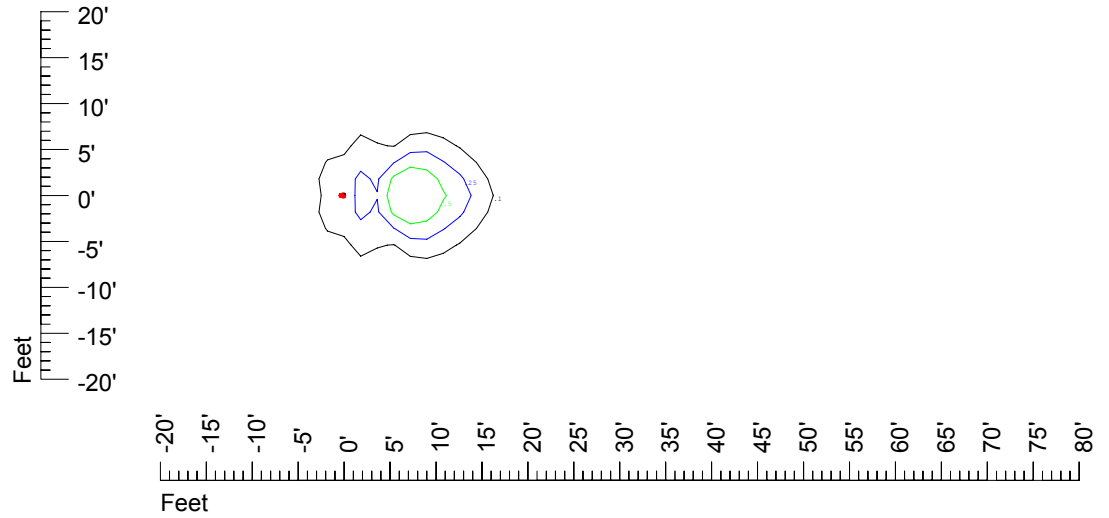

Isoline values — 0.1 fc — 0.25 fc — 0.5 fc — 1.0 fc — 2.0 fc

Mounting height 7' Tilt 0°

Mounting height 7' Tilt 30°

Mounting height 7' Tilt 15°

Mounting height 7' Tilt 45°

IES Photometric files C9263

Isoline template at 9' mounting height

Isoline values — 0.1 fc — 0.25 fc — 0.5 fc — 1.0 fc — 2.0 fc

Mounting height 9' Tilt 0°

Mounting height 9' Tilt 30°

Mounting height 9' Tilt 15°

Mounting height 9' Tilt 45°

IES Photometric files C9263

Isoline template at 11 mounting height

Isoline values — 0.1 fc — 0.25 fc — 0.5 fc — 1.0 fc — 2.0 fc

Mounting height 11 Tilt 0°

Mounting height 11' Tilt 30°

Mounting height 11' Tilt 15°

Mounting height 11' Tilt 45°

IES Photometric files C9263

Isoline template at 15 mounting height

Isoline values — 0.1 fc — 0.25 fc — 0.5 fc — 1.0 fc — 2.0 fc

Mounting height 20' Tilt 0°

Mounting height 20' Tilt 30°

Mounting height 20' Tilt 15°

Mounting height 20' Tilt 45°