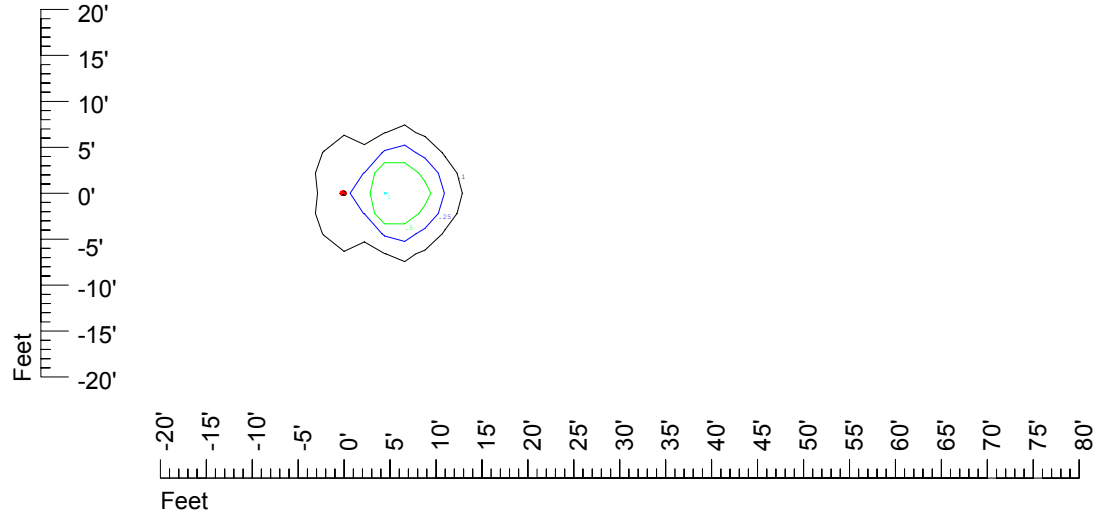

Isoline values — 0.1 fc — 0.25 fc — 0.5 fc — 1.0 fc — 2.0 fc

Mounting height 7' Tilt 0°

Mounting height 7' Tilt 30°

Mounting height 7' Tilt 15°

Mounting height 7' Tilt 45°

IES Photometric files C9263

Isoline template at 9' mounting height

Isoline values — 0.1 fc — 0.25 fc — 0.5 fc — 1.0 fc — 2.0 fc

Mounting height 9' Tilt 0°

Mounting height 9' Tilt 30°

Mounting height 9' Tilt 15°

Mounting height 9' Tilt 45°

IES Photometric files C9263

Isoline template at 11 mounting height

Isoline values — 0.1 fc — 0.25 fc — 0.5 fc — 1.0 fc — 2.0 fc

Mounting height 11 Tilt 0°

Mounting height 11' Tilt 30°

Mounting height 11' Tilt 15°

Mounting height 11' Tilt 45°

IES Photometric files C9263

Isoline template at 15 mounting height

Isoline values — 0.1 fc — 0.25 fc — 0.5 fc — 1.0 fc — 2.0 fc

Mounting height 20' Tilt 0°

Mounting height 20' Tilt 30°

Mounting height 20' Tilt 15°

Mounting height 20' Tilt 45°