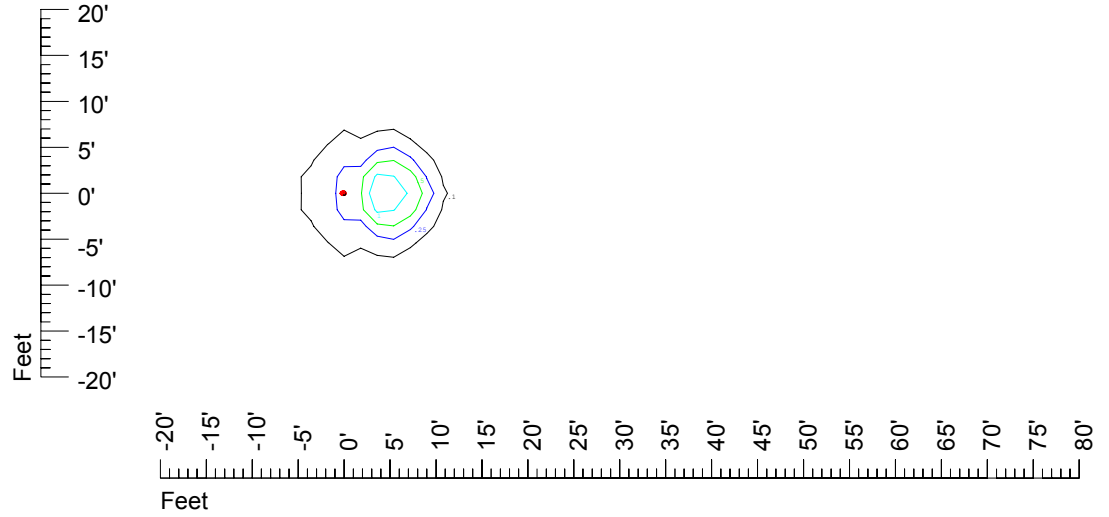

IES File: C9263

Lighting level in fc / Distance in feet

Vertical plan 0° to 180°
Horizontal plan 0°

— 2 fc — 1 fc — 0.5 fc — 0.25 fc — 0.1 fc

IES Photometric files C9263

Isoline template at 7' mounting height

Isoline values — 0.1 fc — 0.25 fc — 0.5 fc — 1.0 fc — 2.0 fc

Mounting height 7' Tilt 0°

Mounting height 7' Tilt 30°

Mounting height 7' Tilt 15°

Mounting height 7' Tilt 45°

IES Photometric files C9263

Isoline template at 9' mounting height

Isoline values — 0.1 fc — 0.25 fc — 0.5 fc — 1.0 fc — 2.0 fc

Mounting height 9' Tilt 0°

Mounting height 9' Tilt 30°

Mounting height 9' Tilt 15°

Mounting height 9' Tilt 45°

IES Photometric files C9263

Isoline template at 11 mounting height

Isoline values — 0.1 fc — 0.25 fc — 0.5 fc — 1.0 fc — 2.0 fc

Mounting height 20' Tilt 0°

Mounting height 20' Tilt 30°

Mounting height 20' Tilt 15°

Mounting height 20' Tilt 45°