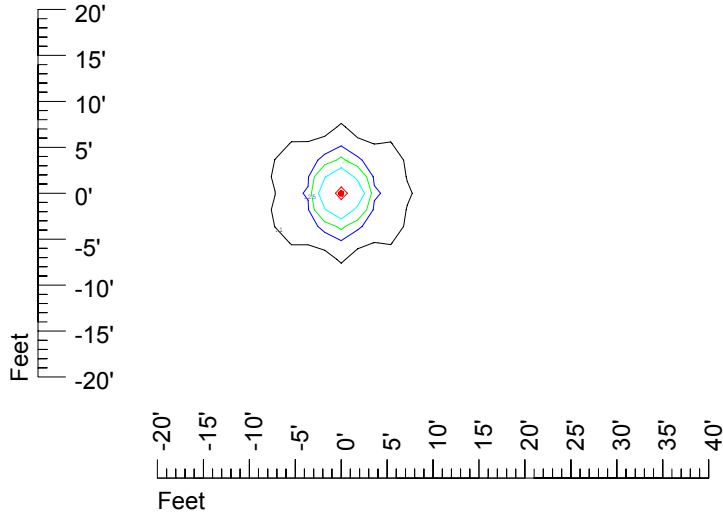

IES File: C9263

Lighting level in fc / Distance in feet

Vertical plan 0° to 180°
Horizontal plan 0°

— 2 fc — 1 fc — 0.5 fc — 0.25 fc — 0.1 fc

IES Photometric files C9263

Isoline template at 7' mounting height

Isoline values — 0.1 fc — 0.25 fc — 0.5 fc — 1.0 fc — 2.0 fc

Mounting height 7' Tilt 0°

Mounting height 7' Tilt 30°

Mounting height 7' Tilt 15°

Mounting height 7' Tilt 45°

IES Photometric files C9263

Isoline template at 9' mounting height

Isoline values — 0.1 fc — 0.25 fc — 0.5 fc — 1.0 fc — 2.0 fc

Mounting height 9' Tilt 0°

Mounting height 9' Tilt 30°

Mounting height 9' Tilt 15°

Mounting height 9' Tilt 45°

IES Photometric files C9263

Isoline template at 11 mounting height

Isoline values — 0.1 fc — 0.25 fc — 0.5 fc — 1.0 fc — 2.0 fc

Mounting height 20' Tilt 0°

Mounting height 20' Tilt 30°

Mounting height 20' Tilt 15°

Mounting height 20' Tilt 45°