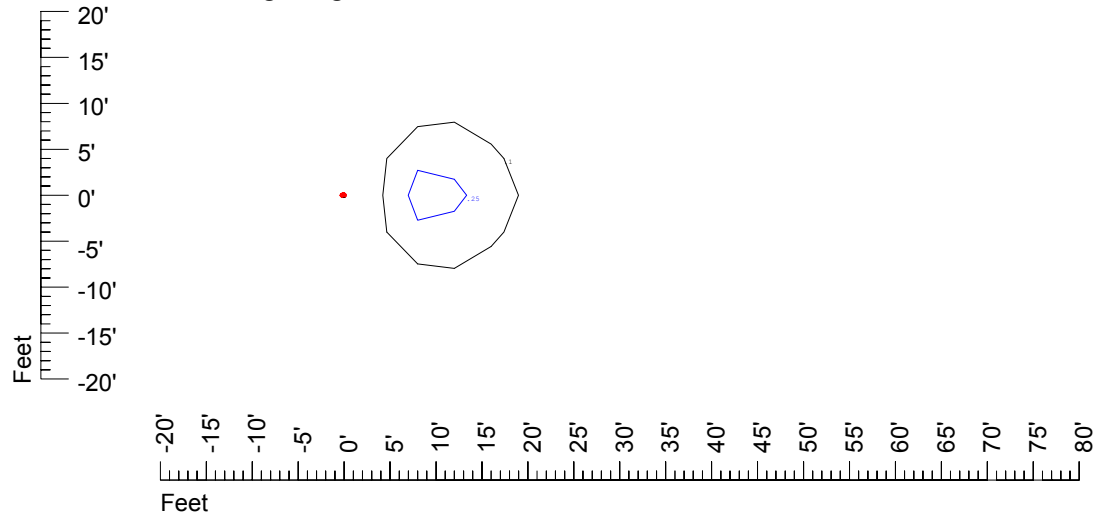

Isoline values — 0.1 fc — 0.25 fc — 0.5 fc — 1.0 fc — 2.0 fc

Mounting height 11 Tilt 0°

Mounting height 11' Tilt 30°

Mounting height 11' Tilt 15°

Mounting height 11' Tilt 45°

IES Photometric files C9263

Isoline template at 15 mounting height

Isoline values — 0.1 fc — 0.25 fc — 0.5 fc — 1.0 fc — 2.0 fc

Mounting height 15' Tilt 0°

Mounting height 15' Tilt 30°

Mounting height 15' Tilt 15°

Mounting height 15' Tilt 45°

IES Photometric files C9263

Isoline template at 20 mounting height

Isoline values — 0.1 fc — 0.25 fc — 0.5 fc — 1.0 fc — 2.0 fc

Mounting height 20' Tilt 0°

Mounting height 20' Tilt 30°

Mounting height 20' Tilt 15°

Mounting height 20' Tilt 45°