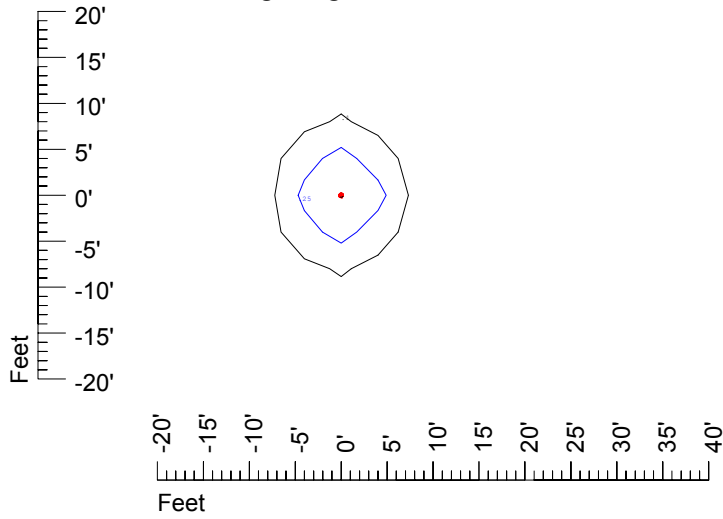

Mounting height 20' Tilt 15°

Isoline values — 0.1 fc — 0.25 fc — 0.5 fc — 1.0 fc — 2.0 fc

Mounting height 20' Tilt 0°