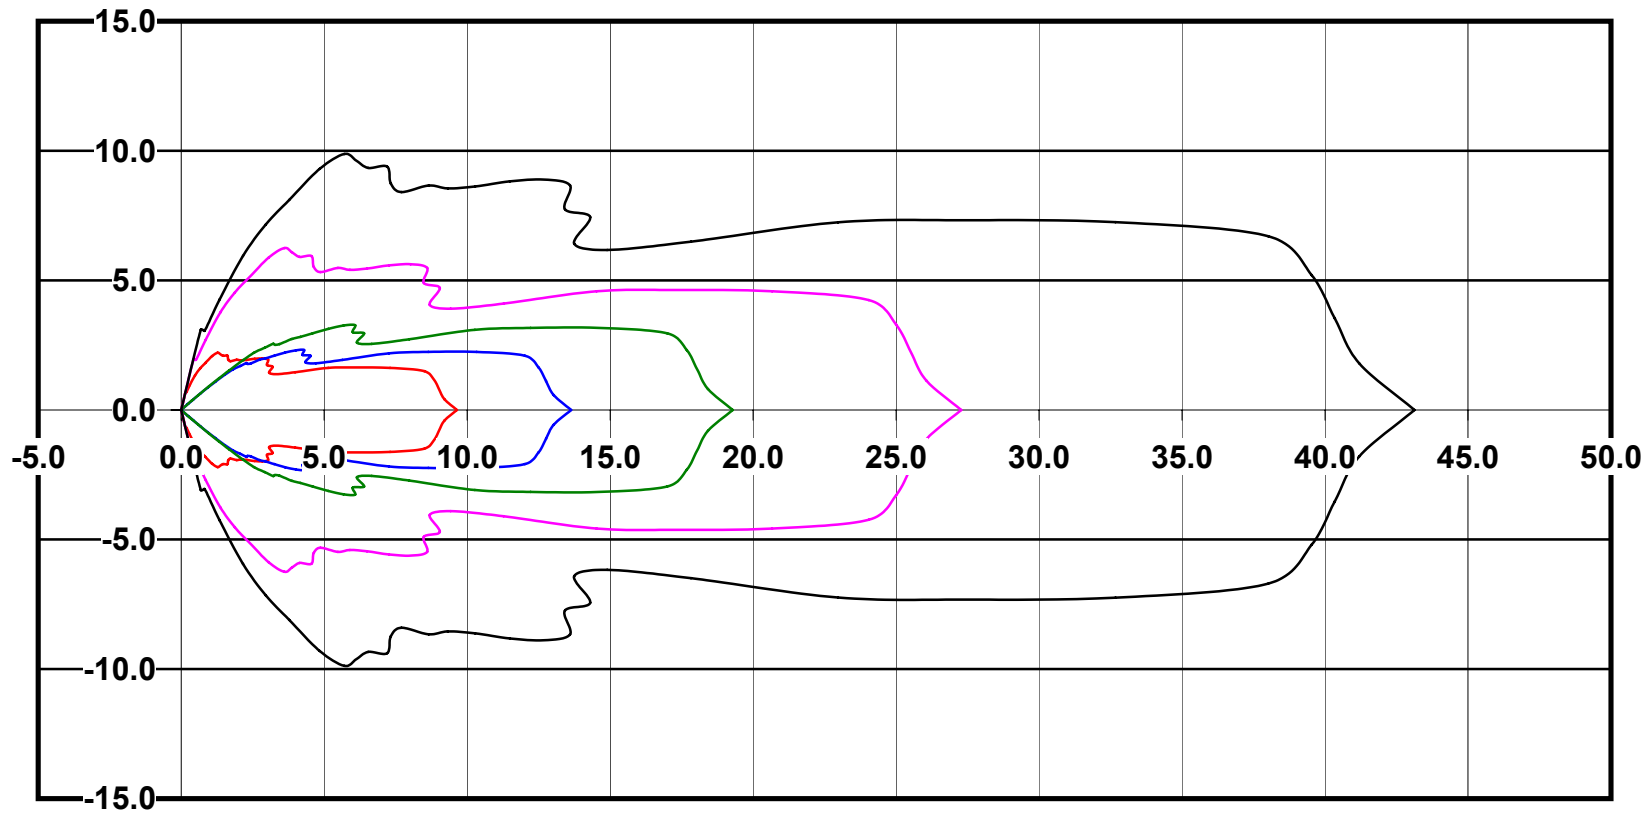

IES File: C9263

Lighting level in fc / Distance in feet

Vertical plan 0° to 180°
Horizontal plan 0°

— 2 fc — 1 fc — 0.5 fc — 0.25 fc — 0.1 fc

IES Photometric files C9263

Isoline template at 7' mounting height

Isoline values — 0.1 fc — 0.25 fc — 0.5 fc — 1.0 fc — 2.0 fc

Mounting height 7' Tilt 0°

Mounting height 7' Tilt 30°

Mounting height 7' Tilt 15°

Mounting height 7' Tilt 45°

IES Photometric files C9263

Isoline template at 9' mounting height

Isoline values — 0.1 fc — 0.25 fc — 0.5 fc — 1.0 fc — 2.0 fc

Mounting height 9' Tilt 0°

Mounting height 9' Tilt 30°

Mounting height 9' Tilt 15°

Mounting height 9' Tilt 45°

IES Photometric files C9263

Isoline template at 11 mounting height

Isoline values — 0.1 fc — 0.25 fc — 0.5 fc — 1.0 fc — 2.0 fc

Mounting height 20' Tilt 0°

Mounting height 20' Tilt 30°

Mounting height 20' Tilt 15°

Mounting height 20' Tilt 45°