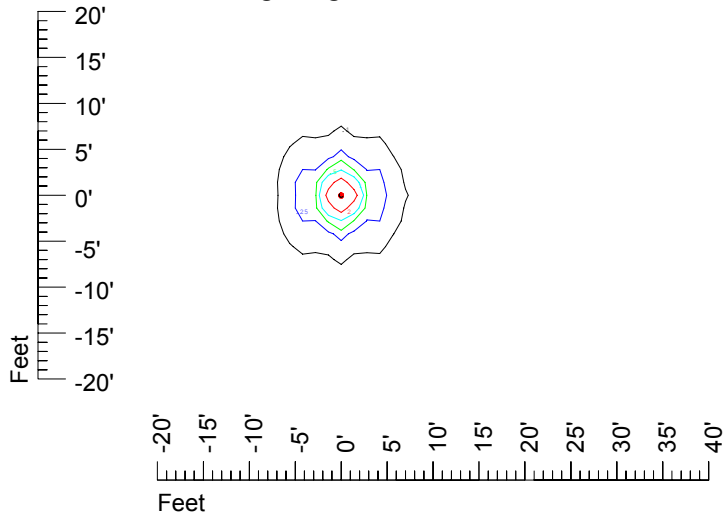

IES File: C9263

Lighting level in fc / Distance in feet

Vertical plan 0° to 180°
Horizontal plan 0°

— 2 fc — 1 fc — 0.5 fc — 0.25 fc — 0.1 fc

IES Photometric files C9263

Isoline template at 7' mounting height

Isoline values — 0.1 fc — 0.25 fc — 0.5 fc — 1.0 fc — 2.0 fc

Mounting height 7' Tilt 0°

Mounting height 7' Tilt 30°

Mounting height 7' Tilt 15°

Mounting height 7' Tilt 45°

IES Photometric files C9263

Isoline template at 9' mounting height

Isoline values — 0.1 fc — 0.25 fc — 0.5 fc — 1.0 fc — 2.0 fc

Mounting height 9' Tilt 0°

Mounting height 9' Tilt 30°

Mounting height 9' Tilt 15°

Mounting height 9' Tilt 45°

IES Photometric files C9263

Isoline template at 11 mounting height

Isoline values — 0.1 fc — 0.25 fc — 0.5 fc — 1.0 fc — 2.0 fc

Mounting height 20' Tilt 0°

Mounting height 20' Tilt 30°

Mounting height 20' Tilt 15°

Mounting height 20' Tilt 45°