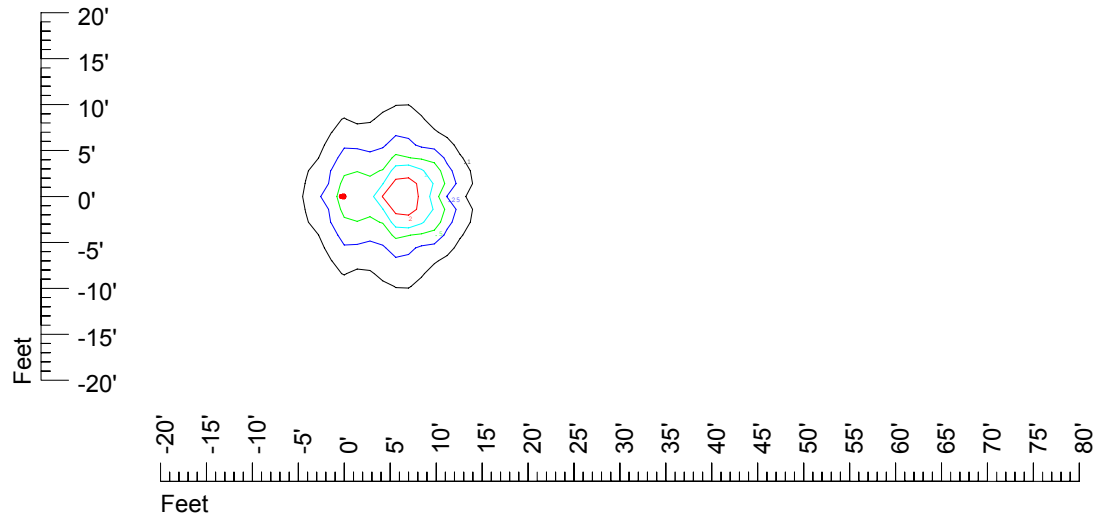

Isoline values — 0.1 fc — 0.25 fc — 0.5 fc — 1.0 fc — 2.0 fc

Mounting height 7' Tilt 0°

Mounting height 7' Tilt 30°

Mounting height 7' Tilt 15°

Mounting height 7' Tilt 45°

IES Photometric files C9260

Isoline template at 9' mounting height

Isoline values — 0.1 fc — 0.25 fc — 0.5 fc — 1.0 fc — 2.0 fc

Mounting height 9' Tilt 0°

Mounting height 9' Tilt 30°

Mounting height 9' Tilt 15°

Mounting height 9' Tilt 45°

IES Photometric files C9260

Isoline template at 11' mounting height