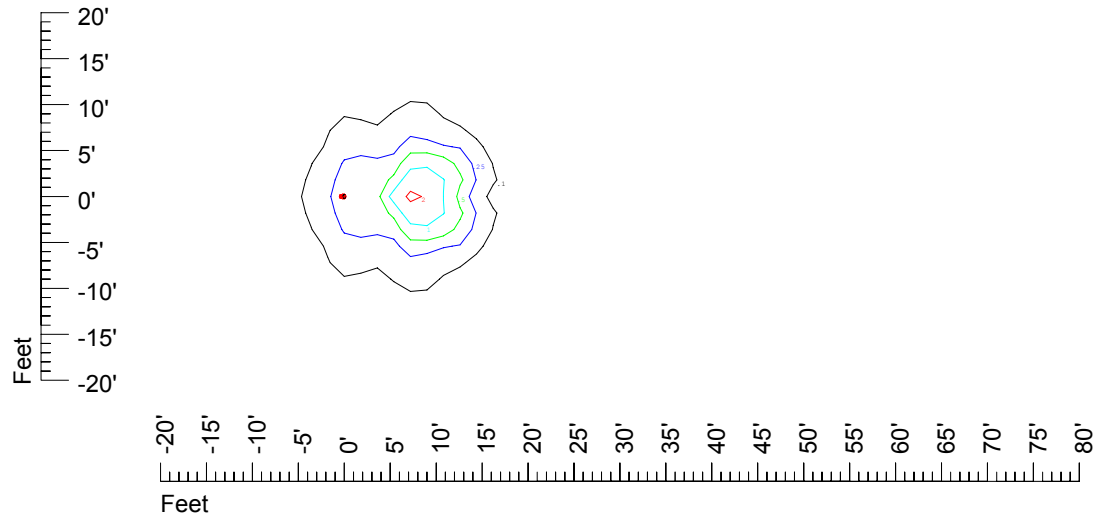

Isoline values — 0.1 fc — 0.25 fc — 0.5 fc — 1.0 fc — 2.0 fc

Mounting height 7' Tilt 0°

Mounting height 7' Tilt 30°

Mounting height 7' Tilt 15°

Mounting height 7' Tilt 45°

IES Photometric files C9260

Isoline template at 9' mounting height

Isoline values — 0.1 fc — 0.25 fc — 0.5 fc — 1.0 fc — 2.0 fc

Mounting height 9' Tilt 0°

Mounting height 9' Tilt 30°

Mounting height 9' Tilt 15°

Mounting height 9' Tilt 45°

IES Photometric files C9260

Isoline template at 11' mounting height

Isoline values — 0.1 fc — 0.25 fc — 0.5 fc — 1.0 fc — 2.0 fc

Mounting height 11' Tilt 0°

Mounting height 11' Tilt 30°

Mounting height 11' Tilt 15°

Mounting height 11' Tilt 45°

IES Photometric files C9260

Isoline template at 15' mounting height