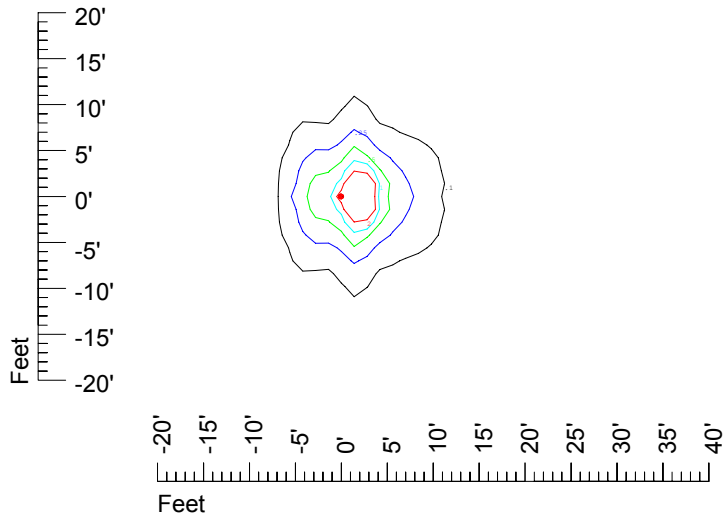

IES File: C9260

Lighting level in fc / Distance in feet

Vertical plan 0° to 180°
Horizontal plan 0°

— 2 fc — 1 fc — 0.5 fc — 0.25 fc — 0.1 fc

IES Photometric files C9260

Isoline template at 7' mounting height

Isoline values — 0.1 fc — 0.25 fc — 0.5 fc — 1.0 fc — 2.0 fc

Mounting height 7' Tilt 0°

Mounting height 7' Tilt 30°

Mounting height 7' Tilt 15°

Mounting height 7' Tilt 45°

IES Photometric files C9260

Isoline template at 9' mounting height

Isoline values — 0.1 fc — 0.25 fc — 0.5 fc — 1.0 fc — 2.0 fc

Mounting height 9' Tilt 0°

Mounting height 9' Tilt 30°

Mounting height 9' Tilt 15°

Mounting height 9' Tilt 45°

IES Photometric files C9260

Isoline template at 11' mounting height

Isoline values — 0.1 fc — 0.25 fc — 0.5 fc — 1.0 fc — 2.0 fc

Mounting height 11' Tilt 0°

Mounting height 11' Tilt 30°

Mounting height 11' Tilt 15°

Mounting height 11' Tilt 45°

IES Photometric files C9260

Isoline template at 15' mounting height