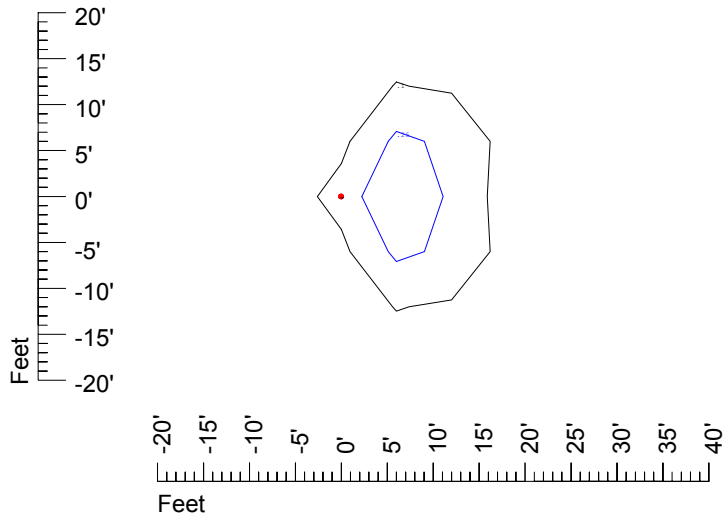

Isoline values — 0.1 fc — 0.25 fc — 0.5 fc — 1.0 fc — 2.0 fc

Mounting height 7' Tilt 0°

Mounting height 7' Tilt 30°

Mounting height 7' Tilt 15°

Mounting height 7' Tilt 45°

IES Photometric files C9260

Isoline template at 9' mounting height

Isoline values — 0.1 fc — 0.25 fc — 0.5 fc — 1.0 fc — 2.0 fc

Mounting height 20' Tilt 0°

Mounting height 20' Tilt 30°

Mounting height 20' Tilt 15°

Mounting height 20' Tilt 45°

IES Photometric files C9260

Isoline template at 25' mounting height

Isoline values — 0.1 fc — 0.25 fc — 0.5 fc — 1.0 fc — 2.0 fc

Mounting height 25' Tilt 0°

Mounting height 25' Tilt 30°

Mounting height 25' Tilt 15°

Mounting height 25' Tilt 45°

IES Photometric files C9260

Isoline template at 30' mounting height

Isoline values — 0.1 fc — 0.25 fc — 0.5 fc — 1.0 fc — 2.0 fc

Mounting height 30' Tilt 0°

Mounting height 30' Tilt 30°

Mounting height 30' Tilt 15°

Mounting height 30' Tilt 45°