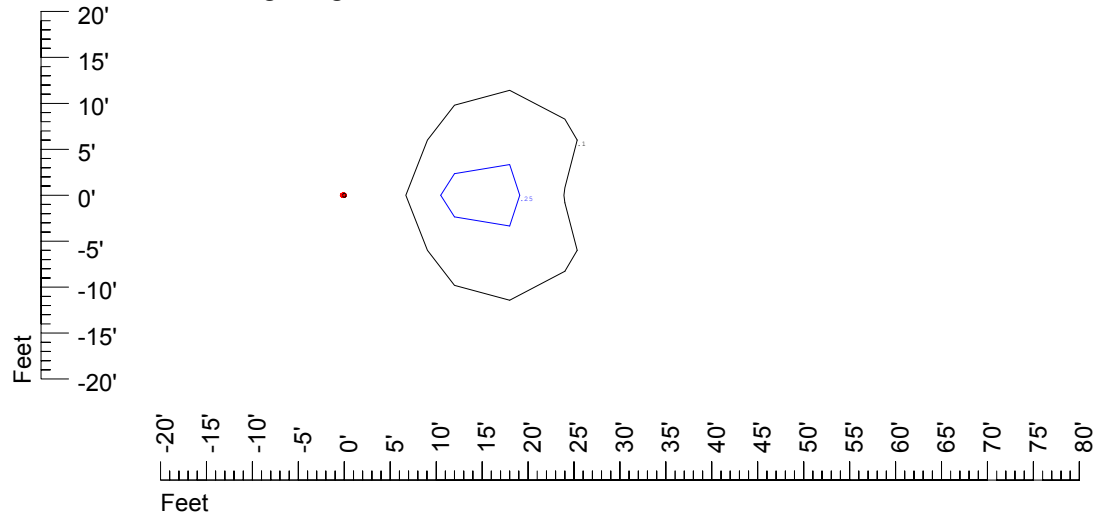

Mounting height 30' Tilt 30°