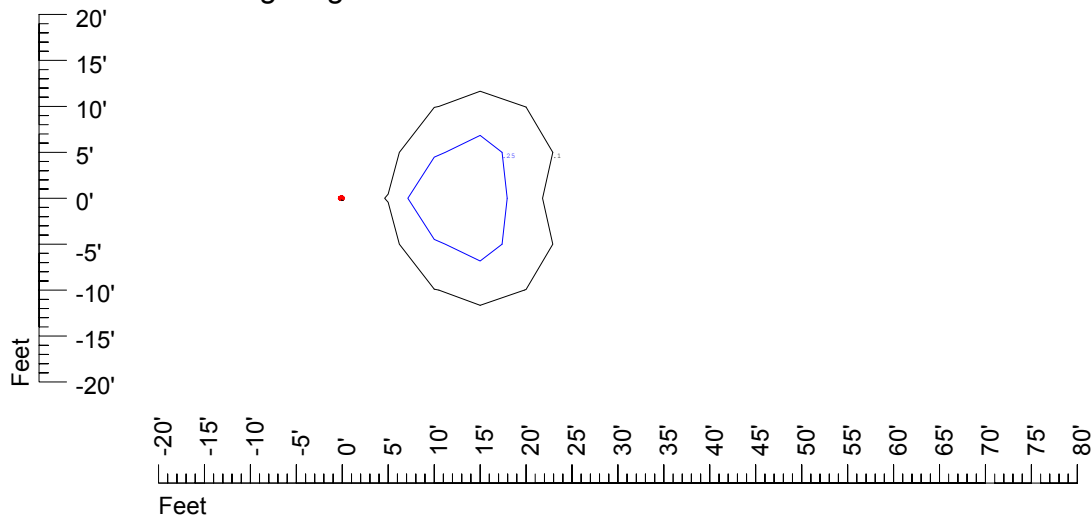

Mounting height 25' Tilt 30°