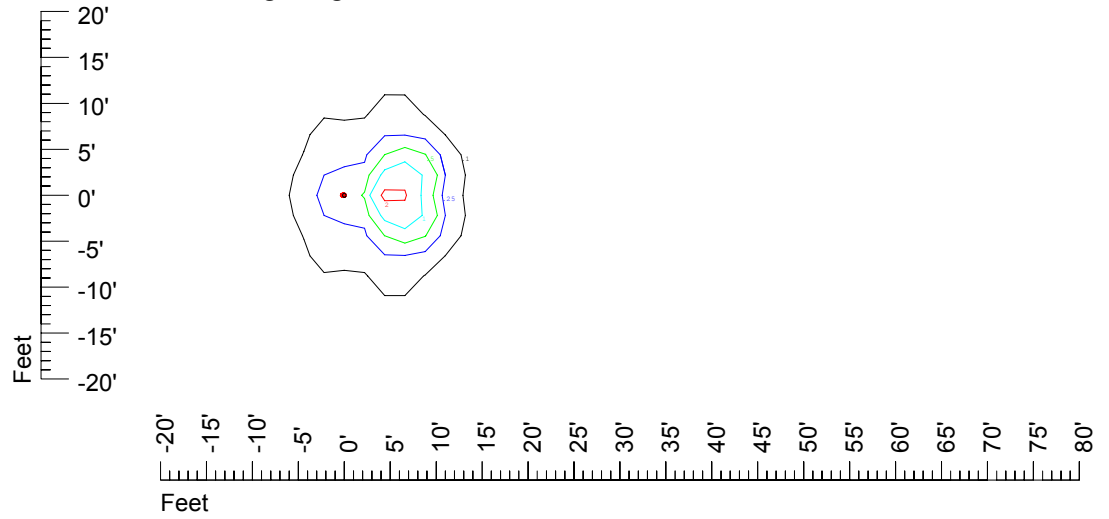

Isoline values — 0.1 fc — 0.25 fc — 0.5 fc — 1.0 fc — 2.0 fc

Mounting height 7' Tilt 0°

Mounting height 7' Tilt 30°

Mounting height 7' Tilt 15°

Mounting height 7' Tilt 45°

IES Photometric files C9260

Isoline template at 9' mounting height

Isoline values — 0.1 fc — 0.25 fc — 0.5 fc — 1.0 fc — 2.0 fc

Mounting height 9' Tilt 0°

Mounting height 9' Tilt 30°

Mounting height 9' Tilt 15°

Mounting height 9' Tilt 45°

IES Photometric files C9260

Isoline template at 11' mounting height

Isoline values — 0.1 fc — 0.25 fc — 0.5 fc — 1.0 fc — 2.0 fc

Mounting height 11' Tilt 0°

Mounting height 11' Tilt 30°

Mounting height 11' Tilt 15°

Mounting height 11' Tilt 45°

IES Photometric files C9260

Isoline template at 15' mounting height