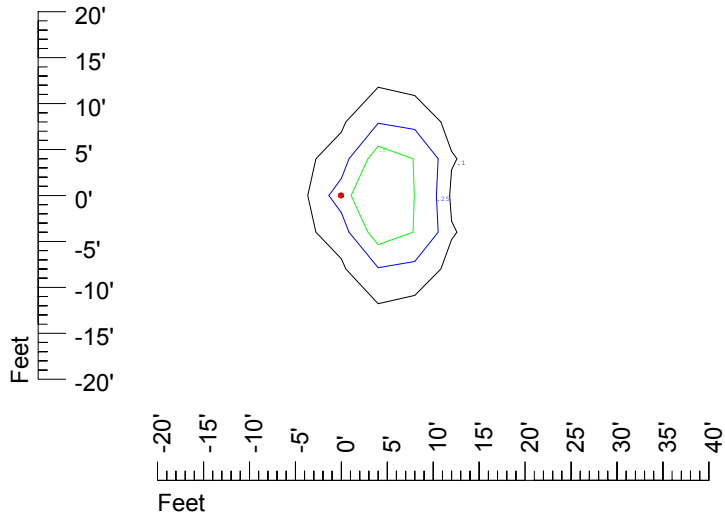

Isoline values — 0.1 fc — 0.25 fc — 0.5 fc — 1.0 fc — 2.0 fc

Mounting height 11' Tilt 0°

Mounting height 11' Tilt 30°

Mounting height 11' Tilt 15°

Mounting height 11' Tilt 45°

IES Photometric files C9260

Isoline template at 15' mounting height

Isoline values — 0.1 fc — 0.25 fc — 0.5 fc — 1.0 fc — 2.0 fc

Mounting height 15' Tilt 0°

Mounting height 15' Tilt 30°

Mounting height 15' Tilt 15°

Mounting height 15' Tilt 45°

IES Photometric files C9260

Isoline template at 20' mounting height

Isoline values — 0.1 fc — 0.25 fc — 0.5 fc — 1.0 fc — 2.0 fc

Mounting height 20' Tilt 0°

Mounting height 20' Tilt 30°

Mounting height 20' Tilt 15°

Mounting height 20' Tilt 45°

IES Photometric files C9260

Isoline template at 25' mounting height

Isoline values — 0.1 fc — 0.25 fc — 0.5 fc — 1.0 fc — 2.0 fc

Mounting height 25' Tilt 0°

Mounting height 25' Tilt 30°

Mounting height 25' Tilt 15°

Mounting height 25' Tilt 45°

IES Photometric files C9260

Isoline template at 30' mounting height