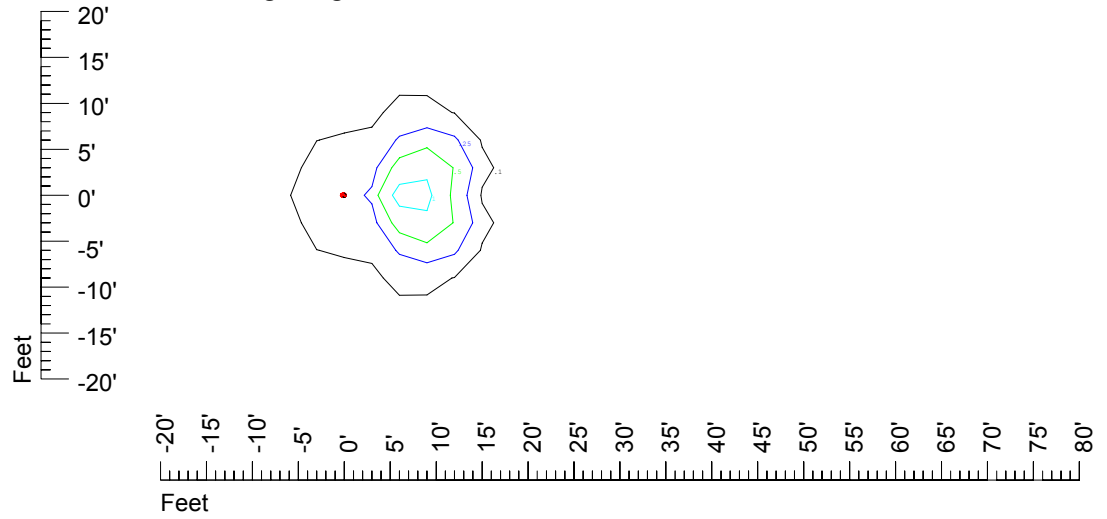

Isoline values — 0.1 fc — 0.25 fc — 0.5 fc — 1.0 fc — 2.0 fc

Mounting height 9' Tilt 0°

Mounting height 9' Tilt 30°

Mounting height 9' Tilt 15°

Mounting height 9' Tilt 45°

IES Photometric files C9260

Isoline template at 11' mounting height

Isoline values — 0.1 fc — 0.25 fc — 0.5 fc — 1.0 fc — 2.0 fc

Mounting height 11' Tilt 0°

Mounting height 11' Tilt 30°

Mounting height 11' Tilt 15°

Mounting height 11' Tilt 45°

IES Photometric files C9260

Isoline template at 15' mounting height

Isoline values — 0.1 fc — 0.25 fc — 0.5 fc — 1.0 fc — 2.0 fc

Mounting height 15' Tilt 0°

Mounting height 15' Tilt 30°

Mounting height 15' Tilt 15°

Mounting height 15' Tilt 45°

IES Photometric files C9260

Isoline template at 20' mounting height