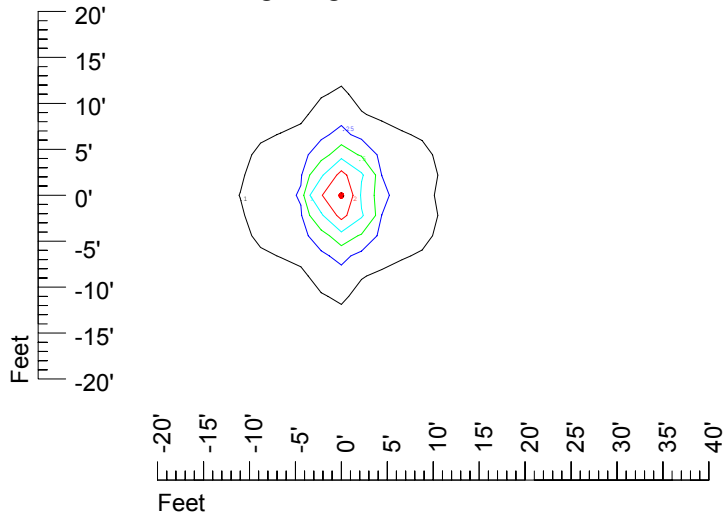

IES File: C9260

Lighting level in fc / Distance in feet

Vertical plan 0° to 180°
Horizontal plan 0°

— 2 fc — 1 fc — 0.5 fc — 0.25 fc — 0.1 fc

IES Photometric files C9260

Isoline template at 7' mounting height

Isoline values — 0.1 fc — 0.25 fc — 0.5 fc — 1.0 fc — 2.0 fc

Mounting height 7' Tilt 0°

Mounting height 7' Tilt 30°

Mounting height 7' Tilt 15°

Mounting height 7' Tilt 45°

IES Photometric files C9260

Isoline template at 9' mounting height

Isoline values — 0.1 fc — 0.25 fc — 0.5 fc — 1.0 fc — 2.0 fc

Mounting height 9' Tilt 0°

Mounting height 9' Tilt 30°

Mounting height 9' Tilt 15°

Mounting height 9' Tilt 45°

IES Photometric files C9260

Isoline template at 11' mounting height

Isoline values — 0.1 fc — 0.25 fc — 0.5 fc — 1.0 fc — 2.0 fc

Mounting height 11' Tilt 0°

Mounting height 11' Tilt 30°

Mounting height 11' Tilt 15°

Mounting height 11' Tilt 45°

IES Photometric files C9260

Isoline template at 15' mounting height