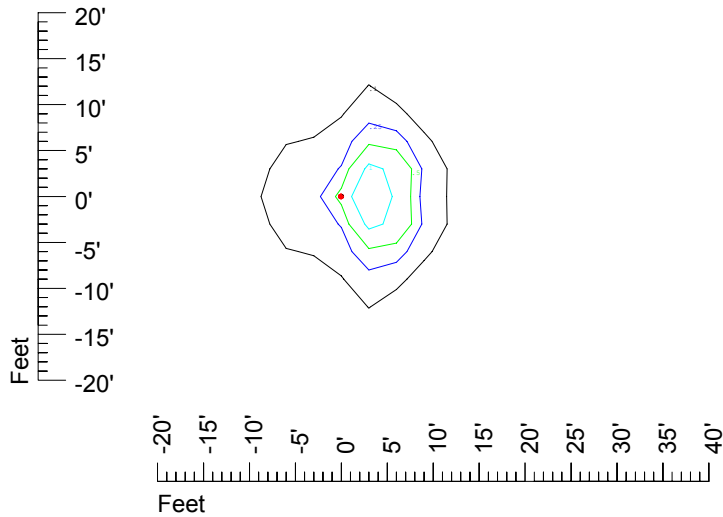

Isoline values — 0.1 fc — 0.25 fc — 0.5 fc — 1.0 fc — 2.0 fc

Mounting height 7' Tilt 0°

Mounting height 7' Tilt 30°

Mounting height 7' Tilt 15°

Mounting height 7' Tilt 45°

IES Photometric files C9260

Isoline template at 9' mounting height

Isoline values — 0.1 fc — 0.25 fc — 0.5 fc — 1.0 fc — 2.0 fc

Mounting height 11' Tilt 0°

Mounting height 11' Tilt 30°

Mounting height 11' Tilt 15°

Mounting height 11' Tilt 45°

IES Photometric files C9260

Isoline template at 15' mounting height

Isoline values — 0.1 fc — 0.25 fc — 0.5 fc — 1.0 fc — 2.0 fc

Mounting height 15' Tilt 0°

Mounting height 15' Tilt 30°

Mounting height 15' Tilt 15°

Mounting height 15' Tilt 45°

IES Photometric files C9260

Isoline template at 20' mounting height

Isoline values — 0.1 fc — 0.25 fc — 0.5 fc — 1.0 fc — 2.0 fc

Mounting height 20' Tilt 0°

Mounting height 20' Tilt 30°

Mounting height 20' Tilt 15°

Mounting height 20' Tilt 45°

IES Photometric files C9260

Isoline template at 25' mounting height