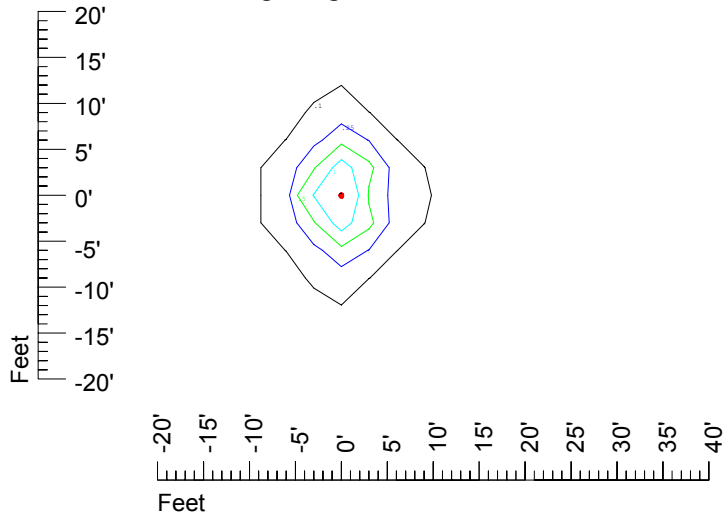

Isoline values — 0.1 fc — 0.25 fc — 0.5 fc — 1.0 fc — 2.0 fc

Mounting height 7' Tilt 0°

Mounting height 7' Tilt 30°

Mounting height 7' Tilt 15°

Mounting height 7' Tilt 45°

IES Photometric files C9260

Isoline template at 9' mounting height

Isoline values — 0.1 fc — 0.25 fc — 0.5 fc — 1.0 fc — 2.0 fc

Mounting height 9' Tilt 0°

Mounting height 9' Tilt 30°

Mounting height 9' Tilt 15°

Mounting height 9' Tilt 45°

IES Photometric files C9260

Isoline template at 11' mounting height

Isoline values — 0.1 fc — 0.25 fc — 0.5 fc — 1.0 fc — 2.0 fc

Mounting height 11' Tilt 0°

Mounting height 11' Tilt 30°

Mounting height 11' Tilt 15°

Mounting height 11' Tilt 45°

IES Photometric files C9260

Isoline template at 15' mounting height

Isoline values — 0.1 fc — 0.25 fc — 0.5 fc — 1.0 fc — 2.0 fc

Mounting height 15' Tilt 0°

Mounting height 15' Tilt 30°

Mounting height 15' Tilt 15°

Mounting height 15' Tilt 45°

IES Photometric files C9260

Isoline template at 20' mounting height