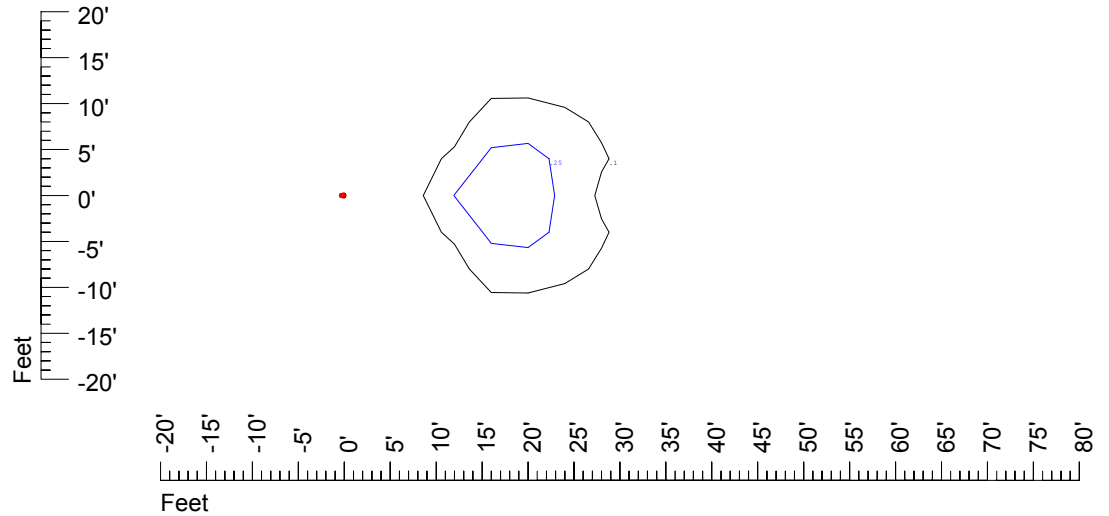

Isoline values — 0.1 fc — 0.25 fc — 0.5 fc — 1.0 fc — 2.0 fc

Mounting height 15' Tilt 0°

Mounting height 15' Tilt 30°

Mounting height 15' Tilt 15°

Mounting height 15' Tilt 45°

IES Photometric files C9260

Isoline template at 20' mounting height

Isoline values — 0.1 fc — 0.25 fc — 0.5 fc — 1.0 fc — 2.0 fc

Mounting height 20' Tilt 0°

Mounting height 20' Tilt 30°

Mounting height 20' Tilt 15°

Mounting height 20' Tilt 45°

IES Photometric files C9260

Isoline template at 25' mounting height

Isoline values — 0.1 fc — 0.25 fc — 0.5 fc — 1.0 fc — 2.0 fc

Mounting height 25' Tilt 0°

Mounting height 25' Tilt 30°

Mounting height 25' Tilt 15°

Mounting height 25' Tilt 45°

IES Photometric files C9260

Isoline template at 30' mounting height