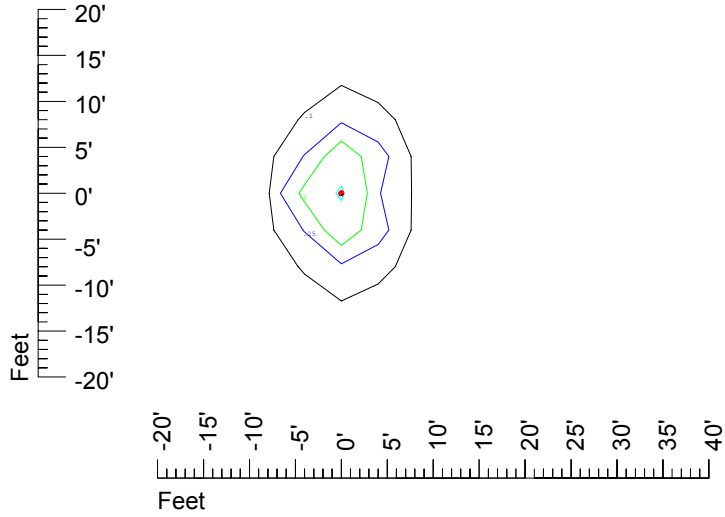

Isoline values — 0.1 fc — 0.25 fc — 0.5 fc — 1.0 fc — 2.0 fc

Mounting height 7' Tilt 0°

Mounting height 7' Tilt 30°

Mounting height 7' Tilt 15°

Mounting height 7' Tilt 45°

IES Photometric files C9260

Isoline template at 9' mounting height

Isoline values — 0.1 fc — 0.25 fc — 0.5 fc — 1.0 fc — 2.0 fc

Mounting height 11' Tilt 0°

Mounting height 11' Tilt 30°

Mounting height 11' Tilt 15°

Mounting height 11' Tilt 45°

IES Photometric files C9260

Isoline template at 15' mounting height

Isoline values — 0.1 fc — 0.25 fc — 0.5 fc — 1.0 fc — 2.0 fc

Mounting height 15' Tilt 0°

Mounting height 15' Tilt 30°

Mounting height 15' Tilt 15°

Mounting height 15' Tilt 45°

IES Photometric files C9260

Isoline template at 20' mounting height

Isoline values — 0.1 fc — 0.25 fc — 0.5 fc — 1.0 fc — 2.0 fc

Mounting height 20' Tilt 0°

Mounting height 20' Tilt 30°

Mounting height 20' Tilt 15°

Mounting height 20' Tilt 45°

IES Photometric files C9260

Isoline template at 25' mounting height