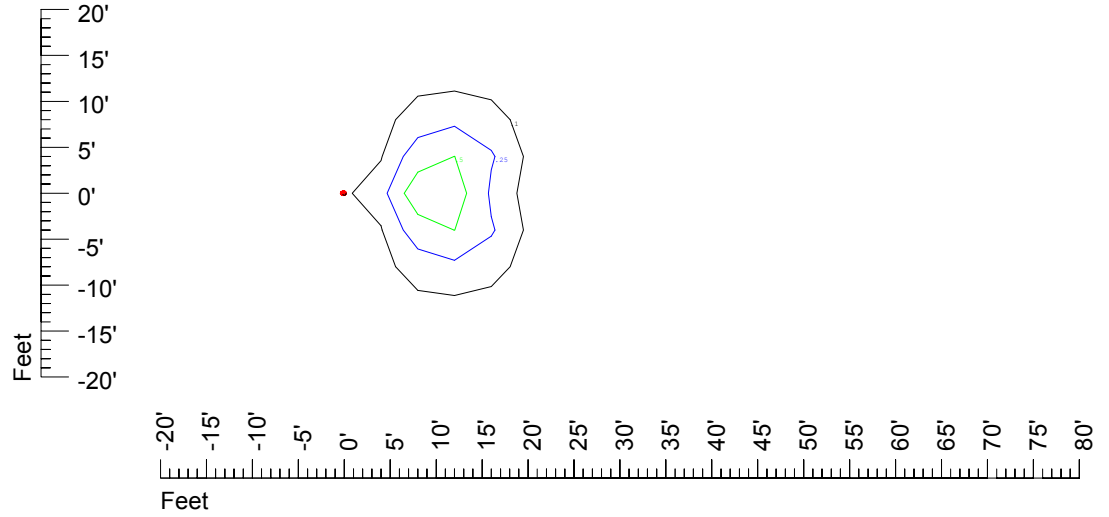

Isoline values — 0.1 fc — 0.25 fc — 0.5 fc — 1.0 fc — 2.0 fc

Mounting height 11' Tilt 0°

Mounting height 11' Tilt 30°

Mounting height 11' Tilt 15°

Mounting height 11' Tilt 45°

IES Photometric files C9260

Isoline template at 15' mounting height

Isoline values — 0.1 fc — 0.25 fc — 0.5 fc — 1.0 fc — 2.0 fc

Mounting height 15' Tilt 0°

Mounting height 15' Tilt 30°

Mounting height 15' Tilt 15°

Mounting height 15' Tilt 45°

IES Photometric files C9260

Isoline template at 20' mounting height

Isoline values — 0.1 fc — 0.25 fc — 0.5 fc — 1.0 fc — 2.0 fc

Mounting height 20' Tilt 0°

Mounting height 20' Tilt 30°

Mounting height 20' Tilt 15°

Mounting height 20' Tilt 45°

IES Photometric files C9260

Isoline template at 25' mounting height