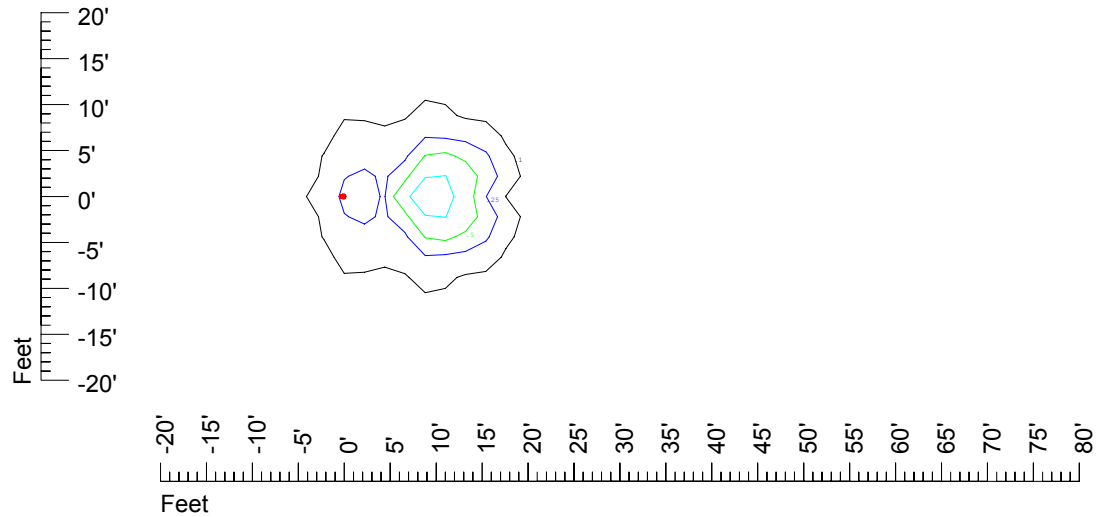

Isoline values — 0.1 fc — 0.25 fc — 0.5 fc — 1.0 fc — 2.0 fc

Mounting height 9' Tilt 0°

Mounting height 9' Tilt 30°

Mounting height 9' Tilt 15°

Mounting height 9' Tilt 45°

IES Photometric files C9260

Isoline template at 11' mounting height

Isoline values — 0.1 fc — 0.25 fc — 0.5 fc — 1.0 fc — 2.0 fc

Mounting height 11' Tilt 0°

Mounting height 11' Tilt 30°

Mounting height 11' Tilt 15°

Mounting height 11' Tilt 45°

IES Photometric files C9260

Isoline template at 15' mounting height

Isoline values — 0.1 fc — 0.25 fc — 0.5 fc — 1.0 fc — 2.0 fc

Mounting height 15' Tilt 0°

Mounting height 15' Tilt 30°

Mounting height 15' Tilt 15°

Mounting height 15' Tilt 45°

IES Photometric files C9260

Isoline template at 20' mounting height