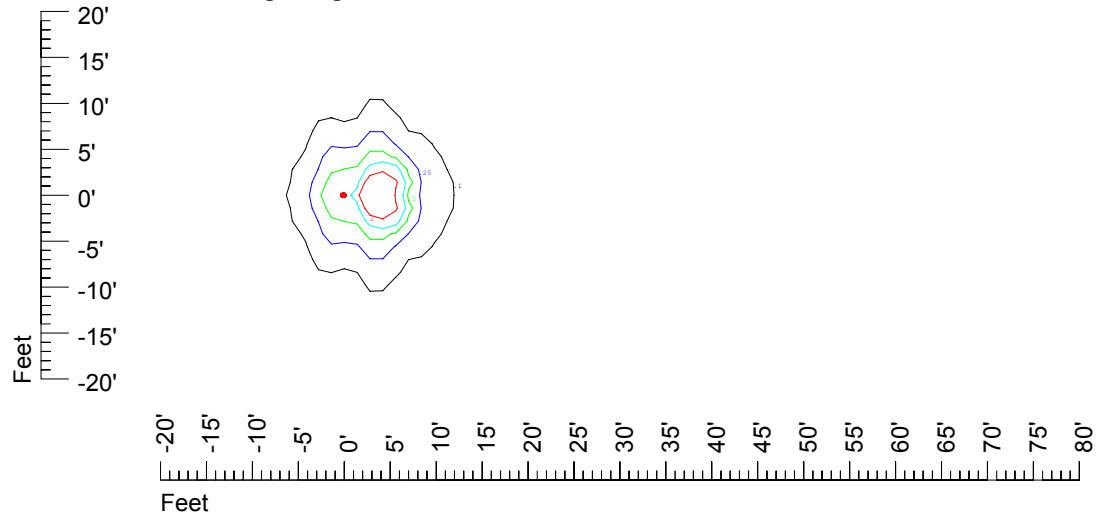

IES File: C9260

Lighting level in fc / Distance in feet

Vertical plan 0° to 180°
Horizontal plan 0°

— 2 fc — 1 fc — 0.5 fc — 0.25 fc — 0.1 fc

IES Photometric files C9260

Isoline template at 7' mounting height

Isoline values — 0.1 fc — 0.25 fc — 0.5 fc — 1.0 fc — 2.0 fc

Mounting height 7' Tilt 0°

Mounting height 7' Tilt 30°

Mounting height 7' Tilt 15°

Mounting height 7' Tilt 45°

IES Photometric files C9260

Isoline template at 9' mounting height

Isoline values — 0.1 fc — 0.25 fc — 0.5 fc — 1.0 fc — 2.0 fc

Mounting height 9' Tilt 0°

Mounting height 9' Tilt 30°

Mounting height 9' Tilt 15°

Mounting height 9' Tilt 45°

IES Photometric files C9260

Isoline template at 11' mounting height