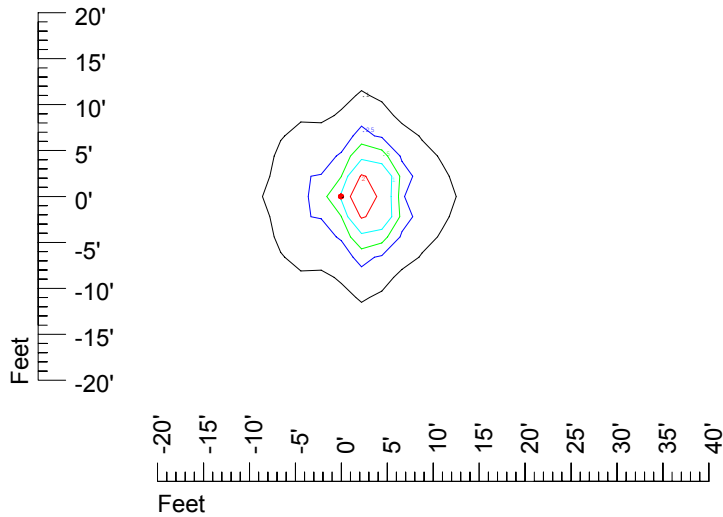

Isoline values — 0.1 fc — 0.25 fc — 0.5 fc — 1.0 fc — 2.0 fc

Mounting height 7' Tilt 0°

Mounting height 7' Tilt 30°

Mounting height 7' Tilt 15°

Mounting height 7' Tilt 45°

IES Photometric files C9260

Isoline template at 9' mounting height

Isoline values — 0.1 fc — 0.25 fc — 0.5 fc — 1.0 fc — 2.0 fc

Mounting height 9' Tilt 0°

Mounting height 9' Tilt 30°

Mounting height 9' Tilt 15°

Mounting height 9' Tilt 45°

IES Photometric files C9260

Isoline template at 11' mounting height

Isoline values — 0.1 fc — 0.25 fc — 0.5 fc — 1.0 fc — 2.0 fc

Mounting height 11' Tilt 0°

Mounting height 11' Tilt 30°

Mounting height 11' Tilt 15°

Mounting height 11' Tilt 45°

IES Photometric files C9260

Isoline template at 15' mounting height

Isoline values — 0.1 fc — 0.25 fc — 0.5 fc — 1.0 fc — 2.0 fc

Mounting height 15' Tilt 0°

Mounting height 15' Tilt 30°

Mounting height 15' Tilt 15°

Mounting height 15' Tilt 45°

IES Photometric files C9260

Isoline template at 20' mounting height