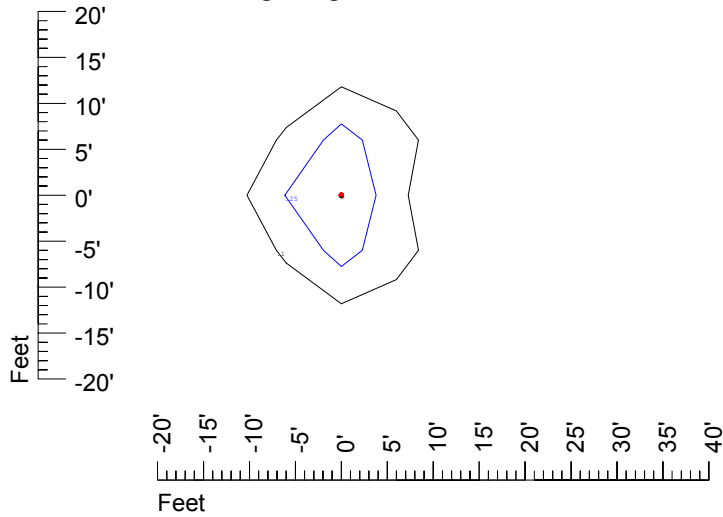

IES Photometric files C9260

Isoline template at 30' mounting height

Isoline values — 0.1 fc — 0.25 fc — 0.5 fc — 1.0 fc — 2.0 fc

Mounting height 30' Tilt 0°