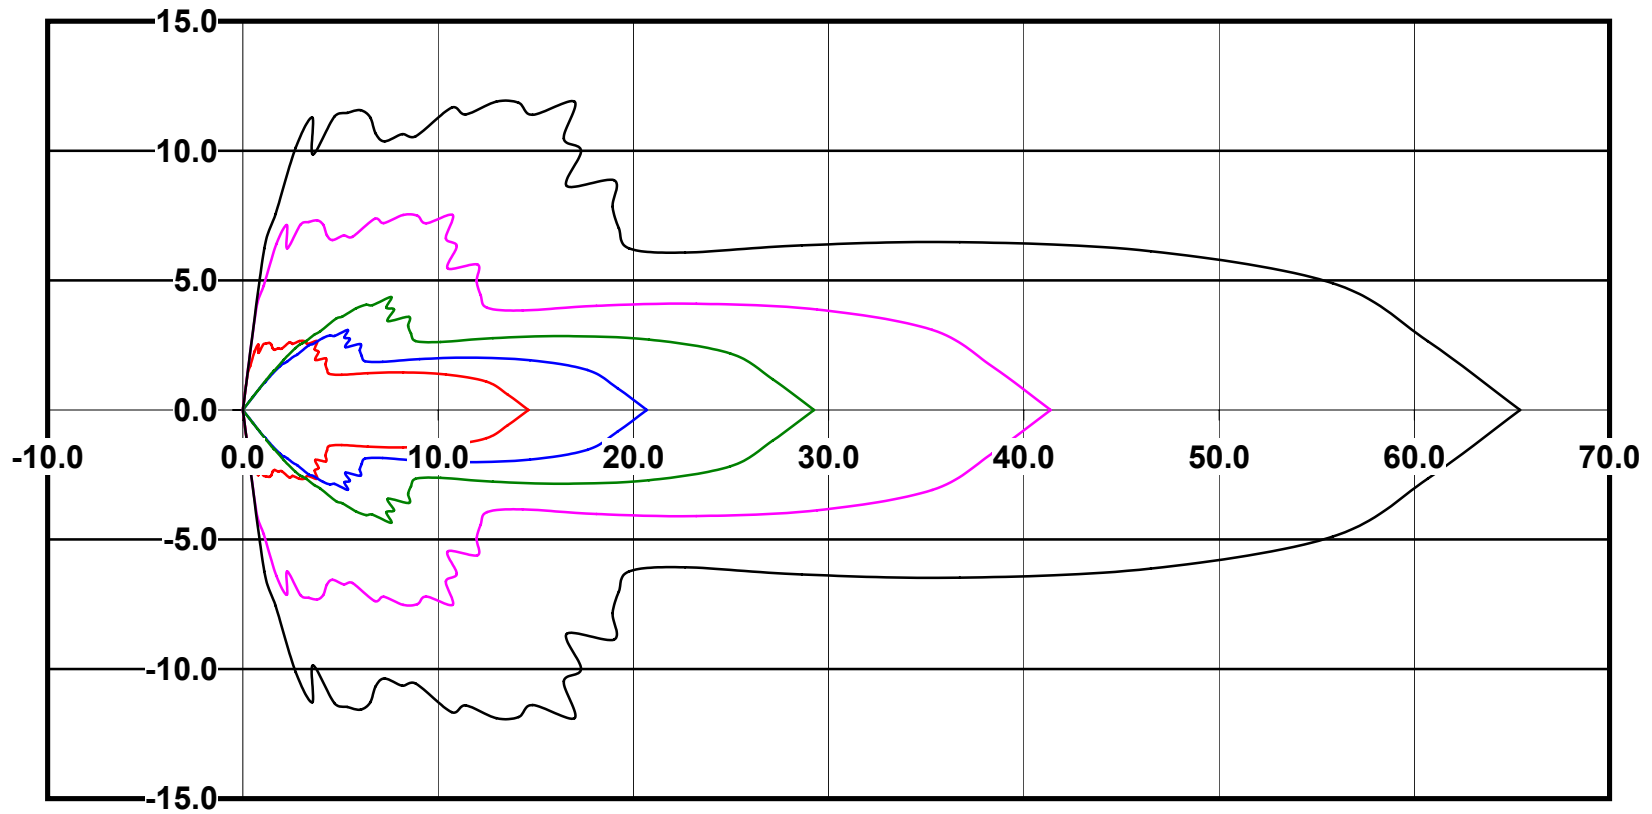

IES File: C9260

Lighting level in fc / Distance in feet

Vertical plan 0° to 180°
Horizontal plan 0°

— 2 fc — 1 fc — 0.5 fc — 0.25 fc — 0.1 fc

IES Photometric files C9260

Isoline template at 7' mounting height

Isoline values — 0.1 fc — 0.25 fc — 0.5 fc — 1.0 fc — 2.0 fc

Mounting height 7' Tilt 0°

Mounting height 7' Tilt 30°

Mounting height 7' Tilt 15°

Mounting height 7' Tilt 45°

IES Photometric files C9260

Isoline template at 9' mounting height

Isoline values — 0.1 fc — 0.25 fc — 0.5 fc — 1.0 fc — 2.0 fc

Mounting height 9' Tilt 0°

Mounting height 9' Tilt 30°

Mounting height 9' Tilt 15°

Mounting height 9' Tilt 45°

IES Photometric files C9260

Isoline template at 11' mounting height