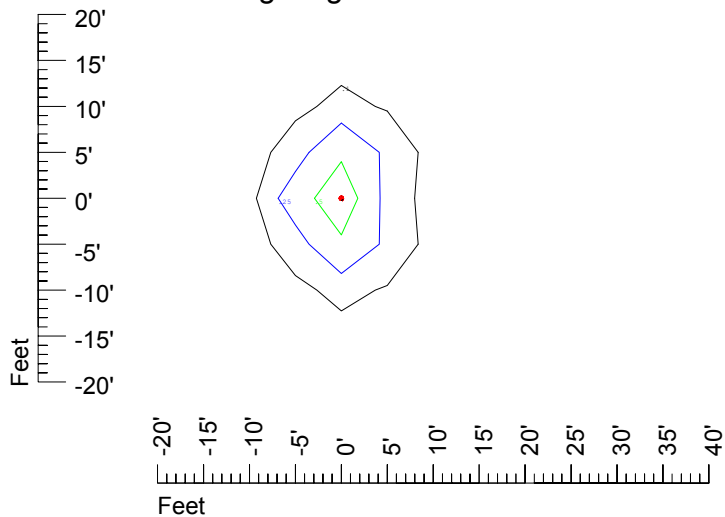

Isoline values — 0.1 fc — 0.25 fc — 0.5 fc — 1.0 fc — 2.0 fc

Mounting height 11' Tilt 0°

Mounting height 11' Tilt 30°

Mounting height 11' Tilt 15°

Mounting height 11' Tilt 45°

IES Photometric files C9260

Isoline template at 15' mounting height

Isoline values — 0.1 fc — 0.25 fc — 0.5 fc — 1.0 fc — 2.0 fc

Mounting height 15' Tilt 0°

Mounting height 15' Tilt 30°

Mounting height 15' Tilt 15°

Mounting height 15' Tilt 45°

IES Photometric files C9260

Isoline template at 20' mounting height

Isoline values — 0.1 fc — 0.25 fc — 0.5 fc — 1.0 fc — 2.0 fc

Mounting height 20' Tilt 0°

Mounting height 20' Tilt 30°

Mounting height 20' Tilt 15°

Mounting height 20' Tilt 45°

IES Photometric files C9260

Isoline template at 25' mounting height

Isoline values — 0.1 fc — 0.25 fc — 0.5 fc — 1.0 fc — 2.0 fc

Mounting height 25' Tilt 0°

Mounting height 25' Tilt 30°

Mounting height 25' Tilt 15°

Mounting height 25' Tilt 45°

IES Photometric files C9260

Isoline template at 30' mounting height