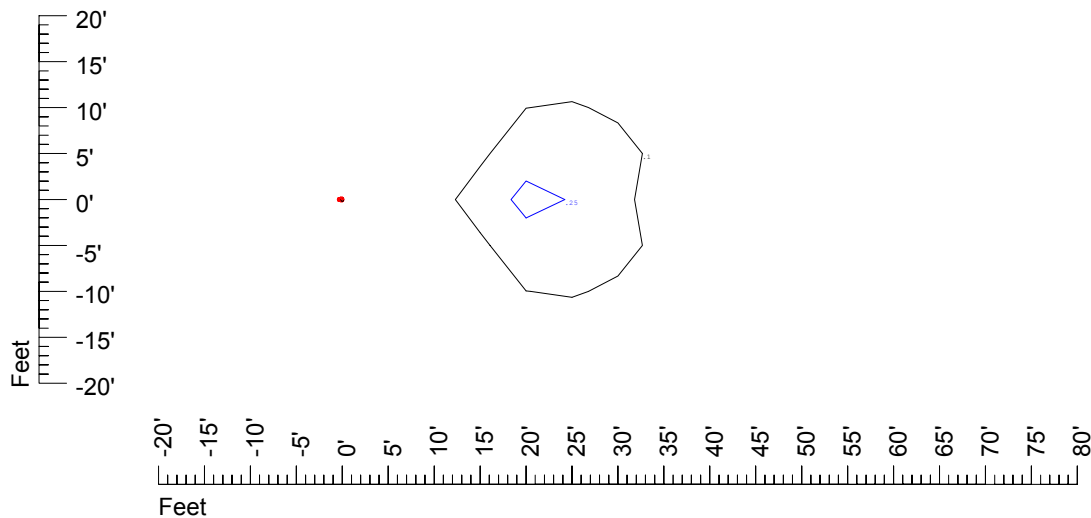

Isoline values — 0.1 fc — 0.25 fc — 0.5 fc — 1.0 fc — 2.0 fc

Mounting height 20' Tilt 0°

Mounting height 20' Tilt 30°

Mounting height 20' Tilt 15°

Mounting height 20' Tilt 45°

IES Photometric files C9260

Isoline template at 25' mounting height

Isoline values — 0.1 fc — 0.25 fc — 0.5 fc — 1.0 fc — 2.0 fc

Mounting height 25' Tilt 0°

Mounting height 25' Tilt 30°

Mounting height 25' Tilt 15°

Mounting height 25' Tilt 45°

IES Photometric files C9260

Isoline template at 30' mounting height

Isoline values — 0.1 fc — 0.25 fc — 0.5 fc — 1.0 fc — 2.0 fc

Mounting height 30' Tilt 0°

Mounting height 30' Tilt 30°

Mounting height 30' Tilt 15°

Mounting height 30' Tilt 45°