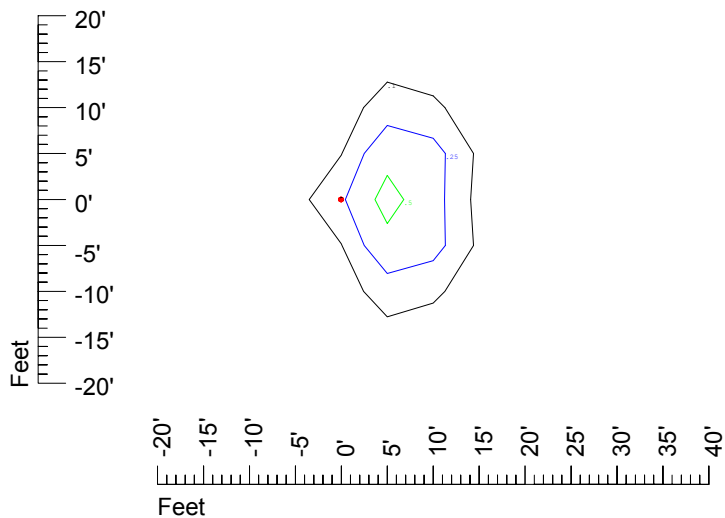

Isoline values — 0.1 fc — 0.25 fc — 0.5 fc — 1.0 fc — 2.0 fc

Mounting height 15' Tilt 0°

Mounting height 15' Tilt 30°

Mounting height 15' Tilt 15°

Mounting height 15' Tilt 45°

IES Photometric files C9260

Isoline template at 20' mounting height

Isoline values — 0.1 fc — 0.25 fc — 0.5 fc — 1.0 fc — 2.0 fc

Mounting height 20' Tilt 0°

Mounting height 20' Tilt 30°

Mounting height 20' Tilt 15°

Mounting height 20' Tilt 45°

IES Photometric files C9260

Isoline template at 25' mounting height

Isoline values — 0.1 fc — 0.25 fc — 0.5 fc — 1.0 fc — 2.0 fc

Mounting height 25' Tilt 0°

Mounting height 25' Tilt 30°

Mounting height 25' Tilt 15°

Mounting height 25' Tilt 45°

IES Photometric files C9260

Isoline template at 30' mounting height

Isoline values — 0.1 fc — 0.25 fc — 0.5 fc — 1.0 fc — 2.0 fc

Mounting height 30' Tilt 0°

Mounting height 30' Tilt 30°

Mounting height 30' Tilt 15°

Mounting height 30' Tilt 45°