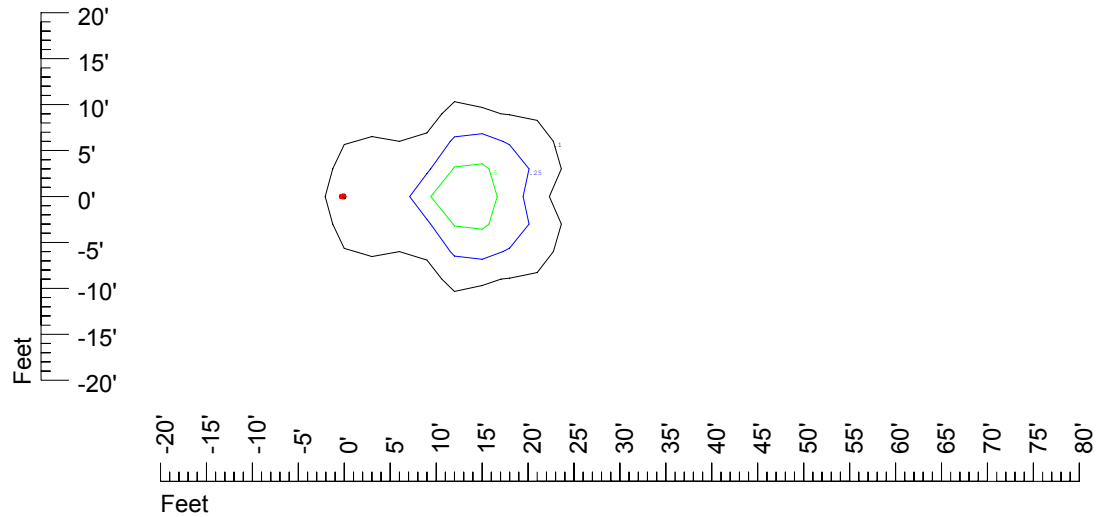

Isoline values — 0.1 fc — 0.25 fc — 0.5 fc — 1.0 fc — 2.0 fc

Mounting height 11' Tilt 0°

Mounting height 11' Tilt 30°

Mounting height 11' Tilt 15°

Mounting height 11' Tilt 45°

IES Photometric files C9260

Isoline template at 15' mounting height

Isoline values — 0.1 fc — 0.25 fc — 0.5 fc — 1.0 fc — 2.0 fc

Mounting height 15' Tilt 0°

Mounting height 15' Tilt 30°

Mounting height 15' Tilt 15°

Mounting height 15' Tilt 45°

IES Photometric files C9260

Isoline template at 20' mounting height