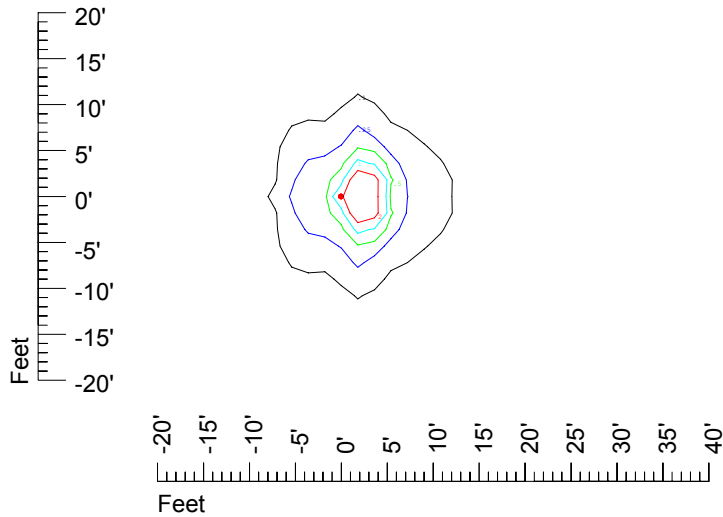

IES File: C9260

Lighting level in fc / Distance in feet

Vertical plan 0° to 180°
Horizontal plan 0°

— 2 fc — 1 fc — 0.5 fc — 0.25 fc — 0.1 fc

IES Photometric files C9260

Isoline template at 7' mounting height

Isoline values — 0.1 fc — 0.25 fc — 0.5 fc — 1.0 fc — 2.0 fc

Mounting height 7' Tilt 0°

Mounting height 7' Tilt 30°

Mounting height 7' Tilt 15°

Mounting height 7' Tilt 45°

IES Photometric files C9260

Isoline template at 9' mounting height

Isoline values — 0.1 fc — 0.25 fc — 0.5 fc — 1.0 fc — 2.0 fc

Mounting height 9' Tilt 0°

Mounting height 9' Tilt 30°

Mounting height 9' Tilt 15°

Mounting height 9' Tilt 45°

IES Photometric files C9260

Isoline template at 11' mounting height

Isoline values — 0.1 fc — 0.25 fc — 0.5 fc — 1.0 fc — 2.0 fc

Mounting height 11' Tilt 0°

Mounting height 11' Tilt 30°

Mounting height 11' Tilt 15°

Mounting height 11' Tilt 45°

IES Photometric files C9260

Isoline template at 15' mounting height