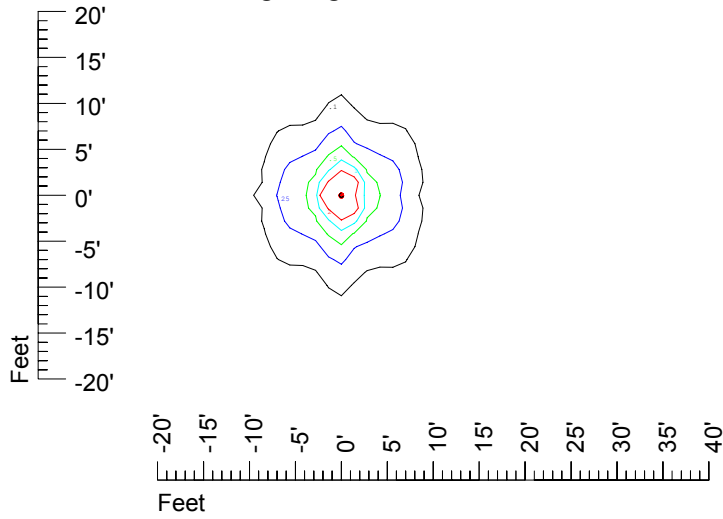

IES File: C9260

Lighting level in fc / Distance in feet

Vertical plan 0° to 180°
Horizontal plan 0°

— 2 fc — 1 fc — 0.5 fc — 0.25 fc — 0.1 fc

IES Photometric files C9260

Isoline template at 7' mounting height

Isoline values — 0.1 fc — 0.25 fc — 0.5 fc — 1.0 fc — 2.0 fc

Mounting height 7' Tilt 0°

Mounting height 7' Tilt 30°

Mounting height 7' Tilt 15°

Mounting height 7' Tilt 45°

IES Photometric files C9260

Isoline template at 9' mounting height

Isoline values — 0.1 fc — 0.25 fc — 0.5 fc — 1.0 fc — 2.0 fc

Mounting height 9' Tilt 0°

Mounting height 9' Tilt 30°

Mounting height 9' Tilt 15°

Mounting height 9' Tilt 45°

IES Photometric files C9260

Isoline template at 11' mounting height

Isoline values — 0.1 fc — 0.25 fc — 0.5 fc — 1.0 fc — 2.0 fc

Mounting height 11' Tilt 0°

Mounting height 11' Tilt 30°

Mounting height 11' Tilt 15°

Mounting height 11' Tilt 45°

IES Photometric files C9260

Isoline template at 15' mounting height