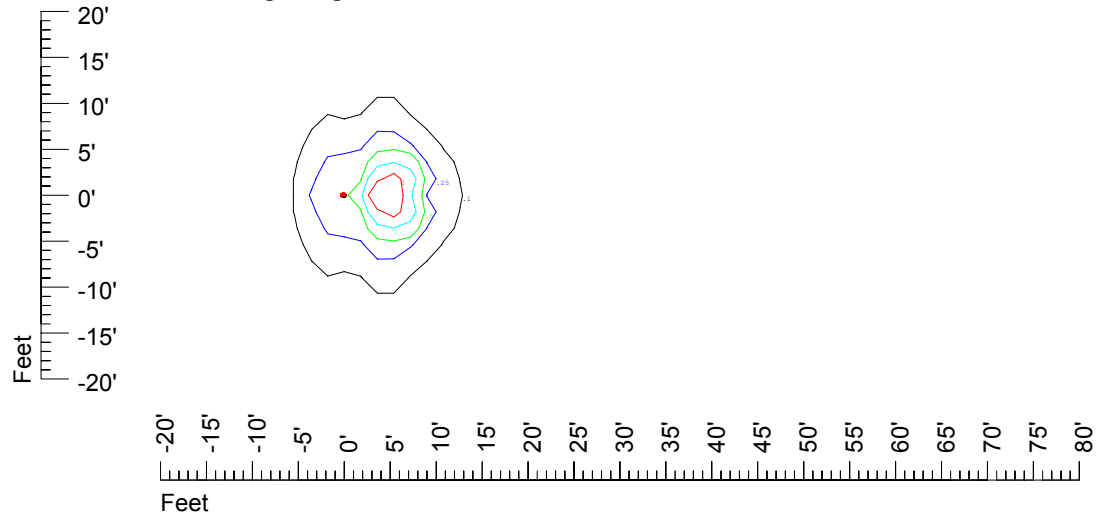

Isoline values — 0.1 fc — 0.25 fc — 0.5 fc — 1.0 fc — 2.0 fc

Mounting height 7' Tilt 0°

Mounting height 7' Tilt 30°

Mounting height 7' Tilt 15°

Mounting height 7' Tilt 45°

IES Photometric files C9260

Isoline template at 9' mounting height

Isoline values — 0.1 fc — 0.25 fc — 0.5 fc — 1.0 fc — 2.0 fc

Mounting height 9' Tilt 0°

Mounting height 9' Tilt 30°

Mounting height 9' Tilt 15°

Mounting height 9' Tilt 45°

IES Photometric files C9260

Isoline template at 11' mounting height