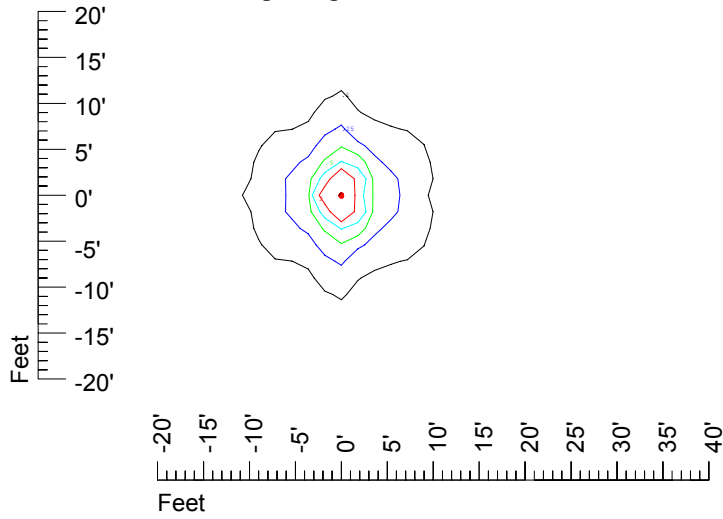

IES File: C9260

Lighting level in fc / Distance in feet

Vertical plan 0° to 180°
Horizontal plan 0°

— 2 fc — 1 fc — 0.5 fc — 0.25 fc — 0.1 fc

IES Photometric files C9260

Isoline template at 7' mounting height

Isoline values — 0.1 fc — 0.25 fc — 0.5 fc — 1.0 fc — 2.0 fc

Mounting height 7' Tilt 0°

Mounting height 7' Tilt 30°

Mounting height 7' Tilt 15°

Mounting height 7' Tilt 45°

IES Photometric files C9260

Isoline template at 9' mounting height

Isoline values — 0.1 fc — 0.25 fc — 0.5 fc — 1.0 fc — 2.0 fc

Mounting height 9' Tilt 0°

Mounting height 9' Tilt 30°

Mounting height 9' Tilt 15°

Mounting height 9' Tilt 45°

IES Photometric files C9260

Isoline template at 11' mounting height

Isoline values — 0.1 fc — 0.25 fc — 0.5 fc — 1.0 fc — 2.0 fc

Mounting height 11' Tilt 0°

Mounting height 11' Tilt 30°

Mounting height 11' Tilt 15°

Mounting height 11' Tilt 45°

IES Photometric files C9260

Isoline template at 15' mounting height